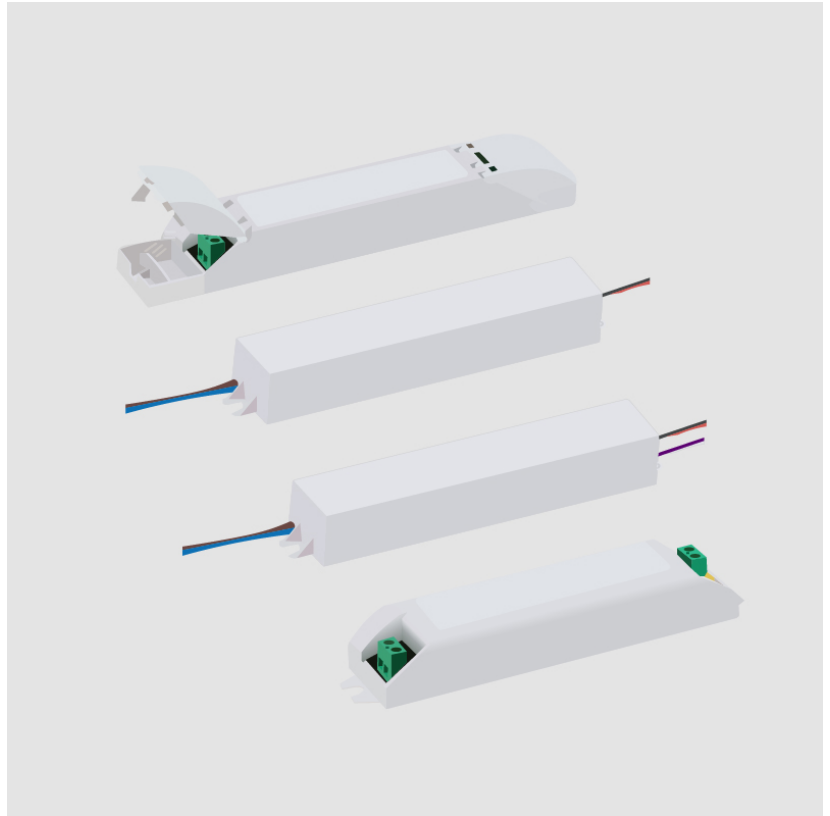

A1250004- COMPONENTS

DVO0400024MP

DESCRIPTION

MeanWell - PWM-40-24 - 0-10Vdc / Resistance / 10V PWM
Dimming - Dim-to-Off - 14.4-40W - 24Vdc - 120-277Vac - LED
power supply -Used with ENCP8 -Available with IP68 - Outdoor
Rated - Enclosure TBD

PHYSICAL

Length (mm): 150

Length (in): 5 ²⁹/₃₂

Width (mm): 53

Width (in): 2 ⁷/₃₂

Height (mm): 35

Height (in): 1 ³/₆

Weight (kg): 0.49

Weight (lbs): 1.08

Fixture Material: Plastic

ELECTRICAL

Lamp Type: LED

Input Wattage (W): 45

Total Output Wattage (W): 14.4-40

Dimming: 0-10V Dimming to 0%

Driver Type: Constant Voltage - Universal

Driver Class: Class 2

Input Voltage (V): 120 - 277

Output Voltage (V): 24

Constant Voltage (V): 24

RATINGS AND CERTIFICATIONS

Certified By: UR Listed

IP rating: IP67