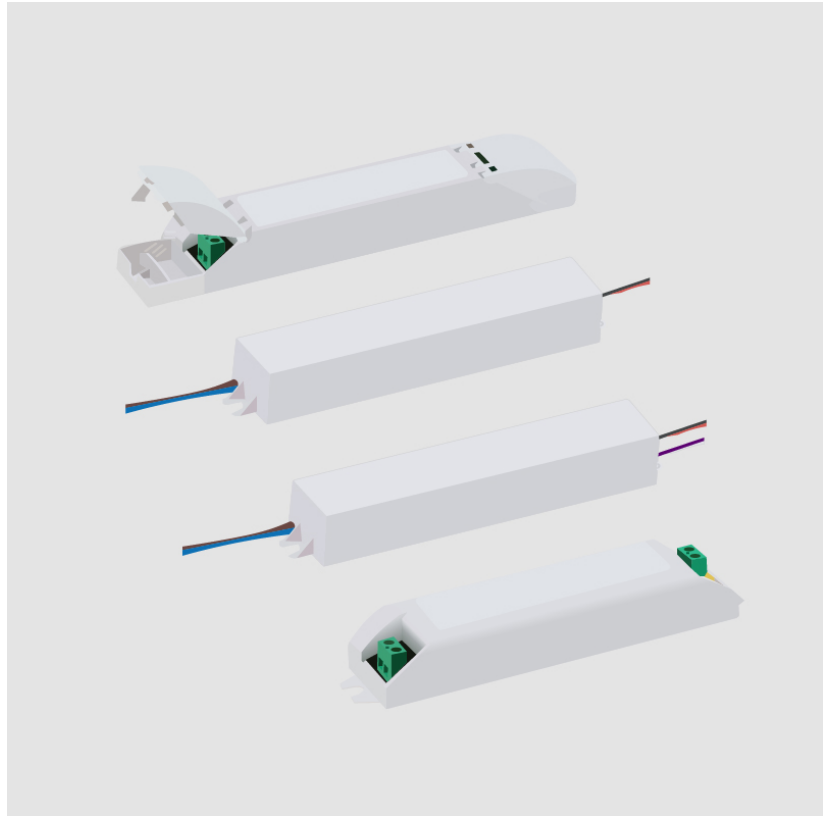

A1250004- COMPONENTS

DPH0600024EL

DESCRIPTION

EMCOD - MLE60-24DC - Phase dimming (LE / TE) @120Vac only - 3-60W - 24Vdc - 120-277Vac - (Outdoor) LED power supply w/UL approved enclosure

GENERAL

Division: Architectural : Components : LED Drivers

PHYSICAL

Length (mm): 187.96

Length (in): 7 ³/₈

Width (mm): 91.94

Width (in): 3 ⁵/₈

Height (mm): 25.9

Height (in): 1

Weight (kg): 0.1

Weight (lbs): 0.24

Fixture Material: Metal

ELECTRICAL

Lamp Type: LED

Total Output Wattage (W): 3-60

Dimming: Phase Dimming (120Vac Only)

Driver Type: Constant Voltage - Universal

Input Voltage (V): 120 - 277

Output Voltage (V): 24

Constant Voltage (V): 24

LED

Efficiency (%): 90

RATINGS AND CERTIFICATIONS

Certified By: UL Listed

IP rating: IP67