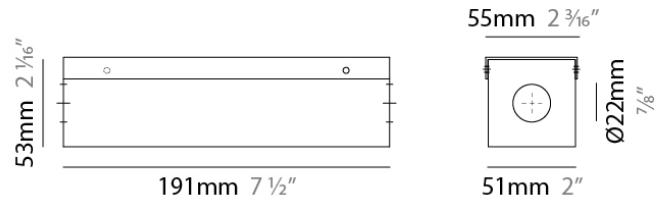

PROJECT
TYPE
NOTES
QUANTITY
DATE

A1250004- COMPONENTS

ENCP5

DESCRIPTION

Empty Metal Enclosure for Driver - IP20 - Indoor Rated

GENERAL

Division: Architectural

PHYSICAL

Shape: Rectangle

Length (mm): 191

Length (in): 7 1/2"

Width (mm): 55

Width (in): 2 3/16"

Height (mm): 54

Height (in): 2 1/8"

Fixture Material: Metal

RATINGS AND CERTIFICATIONS

IP rating: IP20