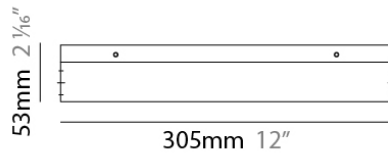

PROJECT	_____
TYPE	_____
NOTES	_____
QUANTITY	_____
DATE	_____

A1250004- COMPONENTS

ENCP8

DESCRIPTION

Empty Metal Enclosure for Driver - IP20 - Indoor Rated

GENERAL

Division: Architectural : Components

PHYSICAL

Shape: Rectangle

Length (mm): 305

Length (in): 12

Width (mm): 92

Width (in): 3 5/8

Height (mm): 54

Height (in): 2 1/8

Fixture Material: Metal

RATINGS AND CERTIFICATIONS

IP rating: IP20