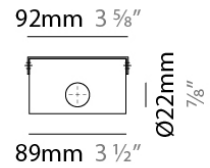

PROJECT	_____
TYPE	_____
NOTES	_____
QUANTITY	_____
DATE	_____

A1250004- COMPONENTS

ENCP8

DESCRIPTION

Empty Metal Enclosure for Driver - IP20 - Indoor Rated

GENERAL

Division: Architectural : Components

PHYSICAL

Shape: Rectangle

Length (mm): 305

Length (in): 12

Width (mm): 92

Width (in): 3 5/8

Height (mm): 54

Height (in): 2 1/8

Fixture Material: Metal

RATINGS AND CERTIFICATIONS

IP rating: IP20