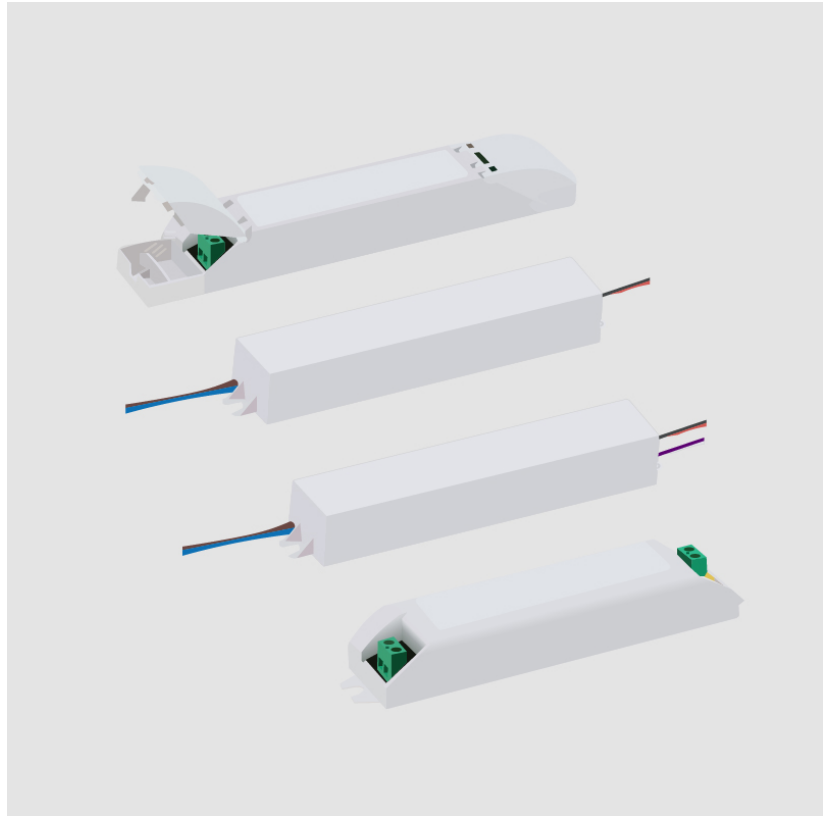

A1250004- COMPONENTS

PROJECT

TYPE

NOTES

QUANTITY

DATE

DND0400024MF

DESCRIPTION

MeanWell - LPF-40-24 - Non-dimming - 40.08W - 24Vdc - 120 / 277Vac - LED power supply -Used with ENCP6 -Available with IP68-Outdoor Rated -ENCP20, ENCP22

GENERAL

Division: Architectural : Components : LED Drivers

PHYSICAL

Length (mm): 162.5

Length (in): 6 ³/₈

Width (mm): 43

Width (in): 1 ¹¹/₁₆

Height (mm): 32

Height (in): 1 ⁹/₃₂

Weight (kg): 0.44

Fixture Material: Plastic

ELECTRICAL

Lamp Type: LED

Total Output Wattage (W): 14.4-40.08

Dimming: Non-Dimmable

Driver Type: Constant Voltage - 120Vac

Driver Class: Class 2

Input Voltage (V): 120

Output Voltage (V): 24

RATINGS AND CERTIFICATIONS

Certified By: UR Listed

IP rating: IP67