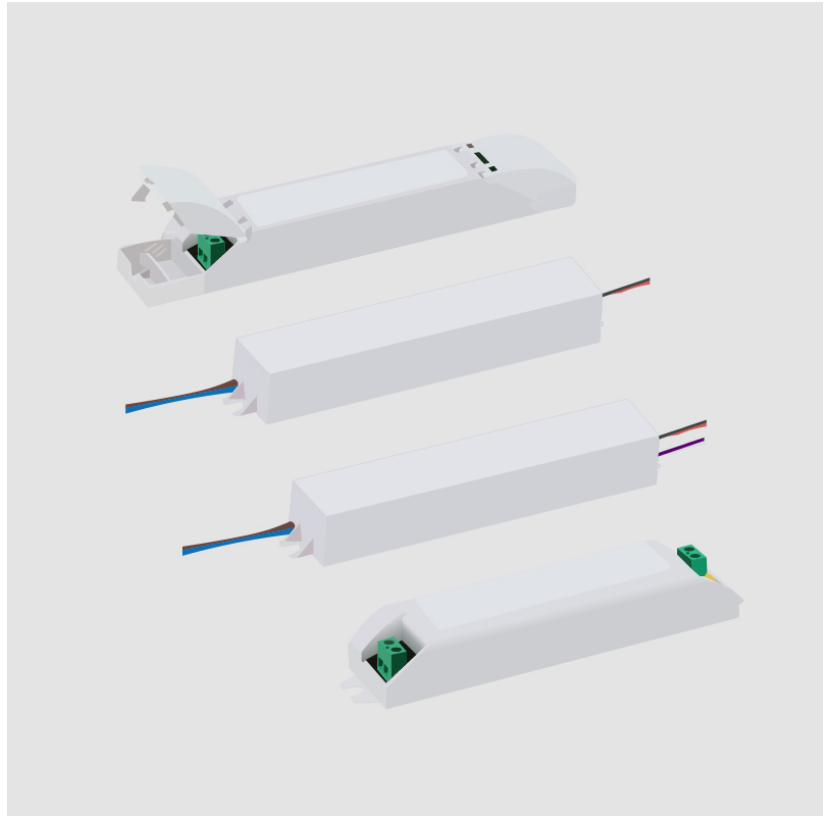

A300394- COMPONENTS

DTM0150350ES

DESCRIPTION

ERP - ESS015W-0350-42 - 0-10Vdc & Phase [Leading and Trailing Edge @120Vac only] dimming - 15W - 350mA - 120 / 277Vac - LED power supply -Used with ENCP3 -Available with IP68-Outdoor Rated -ENCP20, ENCP22

GENERAL

Division: Architectural : Components : LED Drivers

PHYSICAL

Length (mm): 84

Length (in): 3 1/2

Width (mm): 40

Width (in): 1 9/16

Height (mm): 25.2

Height (in): 1

Weight (kg): 0.154

Weight (lbs): 0.339

Fixture Material: Plastic

ELECTRICAL

Lamp Type: LED

Total Output Wattage (W): 8.4-14.7

Dimming: Tri-Mode (Non-Dimming and Phase Dimming (120Vac only) and 0-10V Dimming)

Driver Type: Constant Current - Universal

Driver Class: Class 2

Input Voltage (V): 120 - 277

Constant Current (MA): 350

Constant Voltage (V): 28-42

Upon Request: 0-10Vdc dimming / Phase dimming @120Vac only / 277Vac

RATINGS AND CERTIFICATIONS

Certified By: UR Listed

Code Compliance: Title 24 commercial Installation

IP rating: Dry / Damp