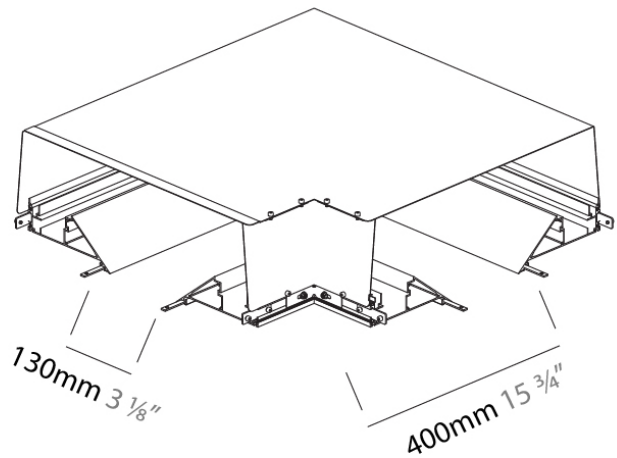

A32L4130-TRI-SYS COMPONENTS

A38592-

DESCRIPTION

2Look4Light 130 System - Corner Coupler 90° - Black

GENERAL

Series: 2Look4 130
Partner: Prolicht
Division: Architectural

PHYSICAL

Length (mm): 561
Length (in): 22 ¹/₁₆
Width (mm): 561
Width (in): 22 ¹/₁₆
Height (mm): 177
Height (in): 6 ¹⁵/₁₆
Weight (kg): 6.259
Weight (lbs): 13.80

Fixture Finish: SSR / BKV / CWI / CRY / HAB / UFT / ITA / RUA / FTG / MYG / LOD / PUS / FRO / FUP / KIA / POP / BLS / SPG / MEY / GOH / CHC / COM / ABZ / JAG / OBR / MOS / ROR

Fixture Material: Aluminum

RATINGS AND CERTIFICATIONS

Certified By: Certified for North American Standards
IP rating: IP20