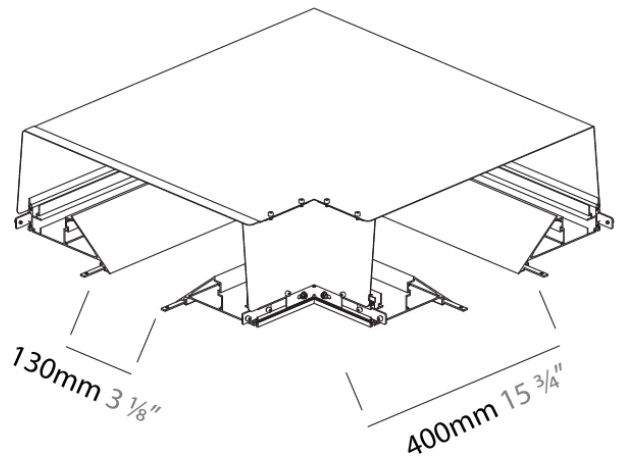

A32L4130-TRI-SYS COMPONENTS

A38593-

DESCRIPTION

2Look4Light 130 System - Corner Coupler 90° - White

GENERAL

Series: 2Look4 130

Partner: Prolicht

Division: Architectural

PHYSICAL

Length (mm): 561

Length (in): 22 ¹/₁₆

Width (mm): 561

Width (in): 22 ¹/₁₆

Height (mm): 177

Height (in): 6 ¹⁵/₁₆

Weight (kg): 6.259

Weight (lbs): 13.80

Fixture Finish: SSR / BKV / CWI / CRY / HAB / UFT / ITA / RUA / FTG / MYG / LOD / PUS / FRO / FUP / KIA / POP / BLS / SPG / MEY / GOH / CHC / COM / ABZ / JAG / OBR / MOS / ROR

Fixture Material: Aluminum

RATINGS AND CERTIFICATIONS

Certified By: Certified for North American Standards

IP rating: IP20