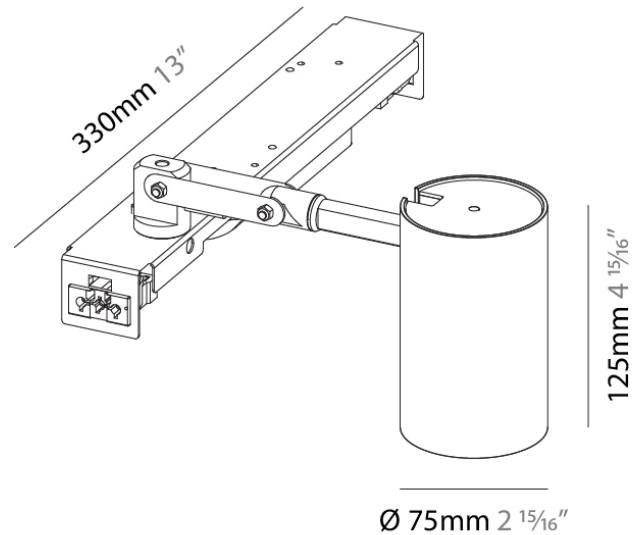

GENERAL

Series: Imagine
Subseries: Imagine 75
Brand: Prolicht
Division: Architectural

PHYSICAL

Shape: Cylinder
Diameter (mm): 75
Diameter (in): 2 15/16
Length (mm): 330
Length (in): 13
Height (mm): 125
Height (in): 4 15/16
Light Distribution: Adjustable / Direct
Weight (kg): 0.896
Weight (lbs): 1.975
Fixture Finish: SSR / BKV / CWI / CRY / HAB / UFT / ITA / RUA / FTG / MYG / LOD / PUS / FRO / FUP / KIA / POP / BLS / SPG / MEY / GOH / GUM / CHC / COM / ABZ / JAG / OBR / MOS / ROR
Fixture Material: Aluminum Die Cast

ELECTRICAL

Input Wattage Range: 20 - 29 W
Lamp Type: LED (Zhaga Standard)
Input Wattage (W): 27.6
Total Output Wattage (W): 26.4
Dimming: Tri-Mode (Non-Dimming and Phase Dimming (120Vac only) and 0-10V Dimming)
Driver Included: Yes
Driver Location: Integrated
Driver Type: Constant Current - Universal
Driver Class: Class 2
Input Voltage (V): 120 - 277
Constant Current (MA): 700

LED

Number of LEDs: 1
Color Temperature (°K): 2700 / 3000 / 3500 / 4000
Max. Delivered Lumen (lm): 1929 / 2007 / 2127 / 2170
Nominal Lumen (lm): 2909 / 3028 / 3208 / 3273
CRI: >90 CRI
Efficiency (%): 62
Lamp Life (hrs): 50000
Upon Request: Special Color Temperature Special Led

OPTICAL

Reflector: 16 / 32
Adjustability: Rotational 180°; Tilt 50°
Upon Request: Special Beam Angles

RATINGS AND CERTIFICATIONS

Certified By: Certified for North American Standards
IP rating: IP20