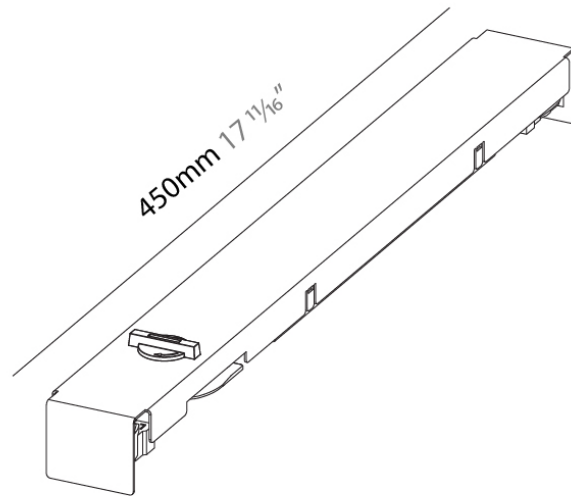

A32L4130-TRI-SYS COMPONENTS

A3860500

DESCRIPTION

2Look4 80 / 130 Systems - 24 Volt Power Feed

GENERAL

Series: 2Look4 80

Partner: Prolicht

Division: Architectural

PHYSICAL

Shape: Rectangle

Length (mm): 450

Length (in): 17 ⁷/₁₀

Width (mm): 55

Width (in): 2 ²/₁₀

Height (mm): 44

Height (in): 1 ⁷/₁₀

Weight (kg): 0.583

Weight (lbs): 1.29

Fixture Material: Aluminum

RATINGS AND CERTIFICATIONS

Certified By: Certified for North American Standards

IP rating: IP20