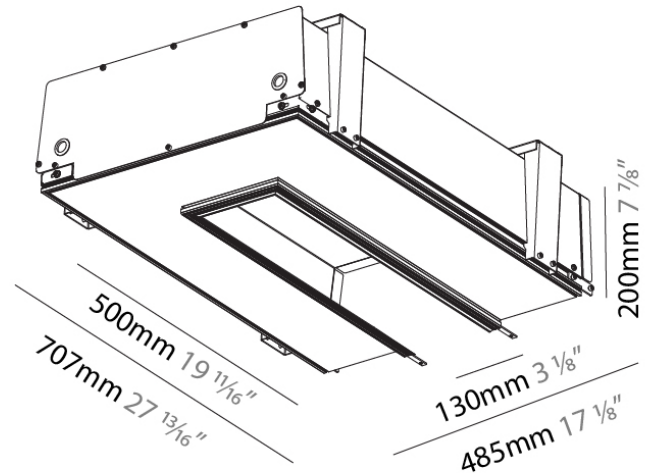

PROJECT	
TYPE	
NOTES	
QUANTITY	
DATE	

A32L4130-TRI-SYS COMPONENTS TRIMLESS

A38831-

DESCRIPTION

2Look4 130 Track - 500mm/19 11/16" / 1000mm/39 3/8" / 1500mm/59 1/16" / 1800mm/70 7/8" - Start Module - Black Profile - Frame - Color Options 1-29

GENERAL

Series: 2Look4 130
Partner: Prolicht
Division: Architectural
Installation: Trimless
Product Type: Linear Profiles
Mounting Location: Ceiling

PHYSICAL

Shape: Rectangle
Length (mm): 500 / 1000 / 1500 / 1800
Length (in): 19 11/16"
Width (mm): 130
Width (in): 5 1/8"
Height (mm): 200
Height (in): 7 7/8"
Ceiling Thickness (mm): 12.5
Ceiling Thickness (in): 1/2
Min. Recessing Depth (mm): 200
Min. Recessing Depth (in): 7 7/8"
Fixture Finish: SSR / BKV / CWI / CRY / HAB / UFT / ITA / RUA / FTG / MYG / LOD / PUS / FRO / FUP / KIA / POP / BLS / SPG / MEY / GOH / CHC / COM / ABZ / JAG / OBR / MOS / ROR
Fixture Material: Aluminum

RATINGS AND CERTIFICATIONS

Certified By: Certified for North American Standards
IP rating: IP20