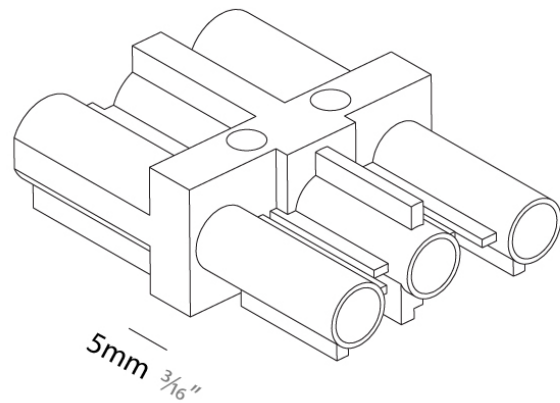

PROJECT	
TYPE	
NOTES	
QUANTITY	
DATE	

A32L4130-TRI-SYS COMPONENTS

A3859700

DESCRIPTION

2Look4Light Systems - Plug Connectors - 5 Wire

GENERAL

Series: 2Look4 80

Partner: Prolight

Division: Architectural

PHYSICAL

Length (mm): 38

Length (in): 1 1/2

Width (mm): 24

Width (in): 15/16

Height (mm): 14

Height (in): 9/16

Weight (kg): 0.01

Weight (lbs): 0.022

Fixture Material: Plastic

RATINGS AND CERTIFICATIONS

Certified By: Certified for North American Standards