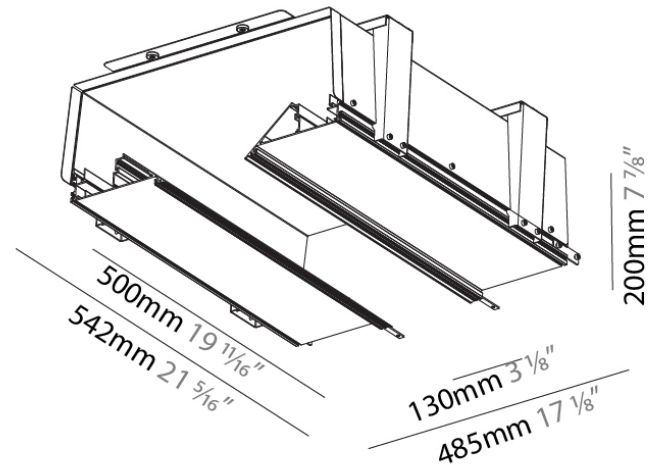

PROJECT	
TYPE	
NOTES	
QUANTITY	
DATE	

A32L4130-TRI-SYS COMPONENTS TRIMLESS

A38833

DESCRIPTION

2Look4 130 Track - 500mm/19 11/16" / 1000mm/39 3/8" / 1500mm/59 1/16" / 1900mm/74 133/16" - Middle Module - Black Profile - Frame - Color Options 1-29

GENERAL

Series: 2Look4 130
Partner: Prolicht
Division: Architectural
Installation: Trimless
Product Type: Linear Profiles
Mounting Location: Ceiling

PHYSICAL

Shape: Rectangle
Length (mm): 500 / 1000 / 1500 / 1900
Length (in): 19 11/16
Width (mm): 130
Width (in): 5 1/8
Height (mm): 200
Height (in): 7 7/8
Ceiling Thickness (mm): 12.5
Ceiling Thickness (in): 1/2
Min. Recessing Depth (mm): 200
Min. Recessing Depth (in): 7 7/8
Fixture Finish: SSR / BKV / CWI / CRY / HAB / UFT / ITA / RUA / FTG / MYG / LOD / PUS / FRO / FUP / KIA / POP / BLS / SPG / MEY / GOH / CHC / COM / ABZ / JAG / OBR / MOS / ROR
Fixture Material: Aluminum

RATINGS AND CERTIFICATIONS

Certified By: Certified for North American Standards
IP rating: IP20