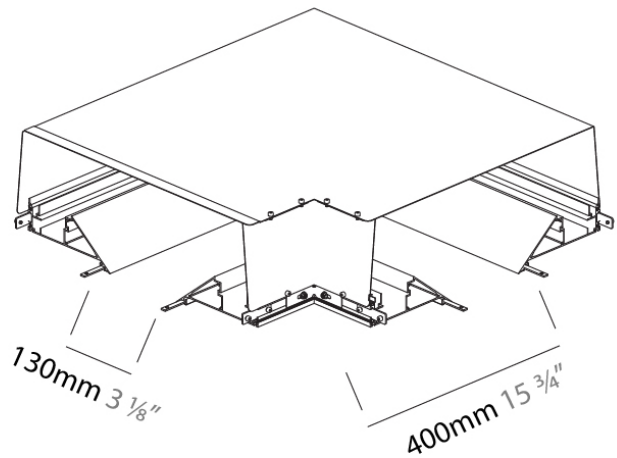

PROJECT	
TYPE	
NOTES	
QUANTITY	
DATE	

A32L4130-TRI-SYS COMPONENTS

A38593-

DESCRIPTION

2Look4Light 130 System - Corner Coupler 90° - White

GENERAL

Series: 2Look4 130

Partner: Prolicht

Division: Architectural

PHYSICAL

Length (mm): 561

Length (in): 22 ¹/₁₆

Width (mm): 561

Width (in): 22 ¹/₁₆

Height (mm): 177

Height (in): 6 ¹⁵/₁₆

Weight (kg): 6.259

Weight (lbs): 13.80

Fixture Finish: SSR / BKV / CWI / CRY / HAB / UFT / ITA / RUA / FTG / MYG / LOD / PUS / FRO / FUP / KIA / POP / BLS / SPG / MEY / GOH / CHC / COM / ABZ / JAG / OBR / MOS / ROR

Fixture Material: Aluminum

RATINGS AND CERTIFICATIONS

Certified By: Certified for North American Standards

IP rating: IP20