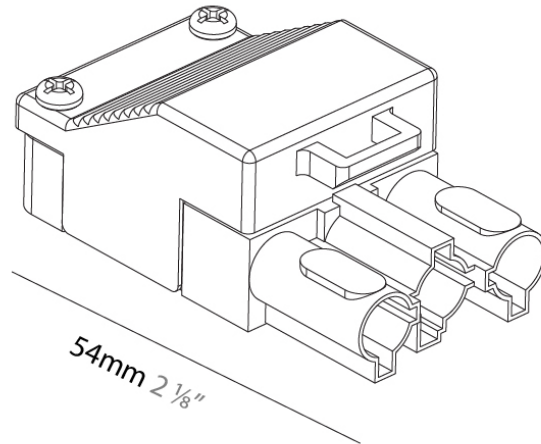

A32L4130-TRI-SYS COMPONENTS

A3859400

DESCRIPTION

2Look4Light Imagine - Power Feed Socket - 3 Wire

GENERAL

Series: 2Look4 80

Partner: Prolicht

Division: Architectural

PHYSICAL

Length (mm): 54

Length (in): 2 1/8

Width (mm): 28

Width (in): 1 1/8

Height (mm): 22

Height (in): 9/10

Weight (kg): 0.01

Weight (lbs): 0.022

Fixture Material: Plastic

RATINGS AND CERTIFICATIONS

Certified By: Certified for North American Standards

IP rating: IP20