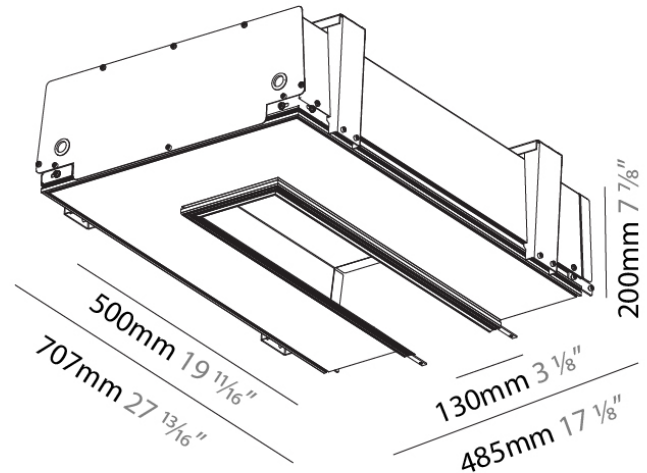

PROJECT	
TYPE	
NOTES	
QUANTITY	
DATE	

A32L4130-TRI-SYS COMPONENTS TRIMLESS

A38830-

DESCRIPTION

2Look4 130 Track - 500mm/19 11/16" / 1000mm/39 3/8" / 1500mm/59 1/16" / 1800mm/70 7/8" - Start Module - White Profile - Frame - Color Options 1-29

GENERAL

Series: 2Look4 130
Partner: Prolicht
Division: Architectural
Installation: Trimless
Product Type: Linear Profiles
Mounting Location: Ceiling

PHYSICAL

Shape: Rectangle
Length (mm): 500 / 1000 / 1500 / 1800
Length (in): 19 11/16"
Width (mm): 130
Width (in): 5 1/8"
Height (mm): 200
Height (in): 7 7/8"
Ceiling Thickness (mm): 12.5
Ceiling Thickness (in): 1/2
Min. Recessing Depth (mm): 200
Min. Recessing Depth (in): 7 7/8"
Fixture Finish: SSR / BKV / CWI / CRY / HAB / UFT / ITA / RUA / FTG / MYG / LOD / PUS / FRO / FUP / KIA / POP / BLS / SPG / MEY / GOH / CHC / COM / ABZ / JAG / OBR / MOS / ROR
Fixture Material: Aluminum

RATINGS AND CERTIFICATIONS

Certified By: Certified for North American Standards
IP rating: IP20