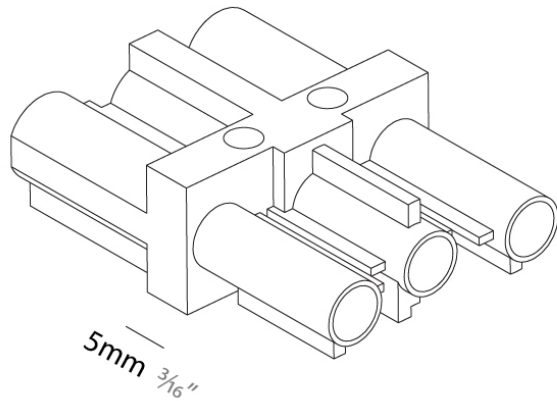

PROJECT	
TYPE	
NOTES	
QUANTITY	
DATE	

A32L4130-TRI-SYS COMPONENTS

A3859700

DESCRIPTION

2Look4Light Systems - Plug Connectors - 5 Wire

GENERAL

Series: 2Look4 80

Partner: Prolicht

Division: Architectural

PHYSICAL

Length (mm): 38

Length (in): 1 1/2

Width (mm): 24

Width (in): 15/16

Height (mm): 14

Height (in): 9/16

Weight (kg): 0.01

Weight (lbs): 0.022

Fixture Material: Plastic

RATINGS AND CERTIFICATIONS

Certified By: Certified for North American Standards