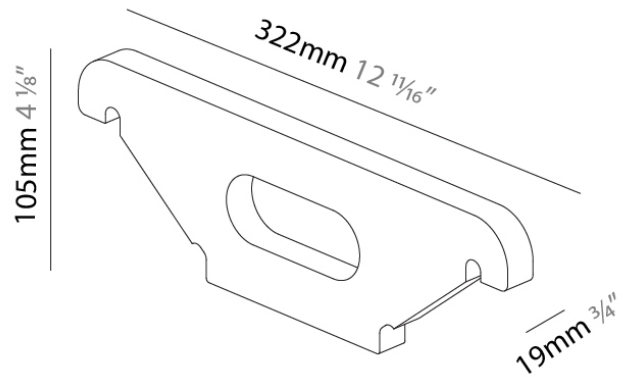

A32L4130-TRI-SYS COMPONENTS

A3860400

DESCRIPTION

2Look4Light 130 System - Frame Alignment Kit

GENERAL

Series: 2Look4 130

Partner: Prolicht

Division: Architectural

PHYSICAL

Length (mm): 322

Length (in): 12 ¹¹/₁₆

Width (mm): 19

Width (in): 3/4

Height (mm): 105

Height (in): 4 ¹/₈

Weight (kg): 0.234

Weight (lbs): 0.52

Fixture Material: Aluminum

RATINGS AND CERTIFICATIONS

Certified By: Certified for North American Standards

IP rating: IP20