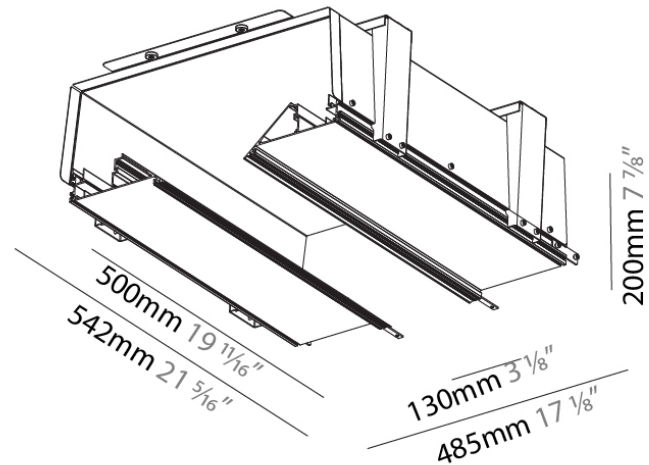

PROJECT	
TYPE	
NOTES	
QUANTITY	
DATE	

A32L4130-TRI-SYS COMPONENTS TRIMLESS

A38833

DESCRIPTION

2Look4 130 Track - 500mm/19 11/16" / 1000mm/39 3/8" / 1500mm/59 1/16" / 1900mm/74 133/16" - Middle Module - Black Profile - Frame - Color Options 1-29

GENERAL

Series: 2Look4 130
Partner: Prolicht
Division: Architectural
Installation: Trimless
Product Type: Linear Profiles
Mounting Location: Ceiling

PHYSICAL

Shape: Rectangle
Length (mm): 500 / 1000 / 1500 / 1900
Length (in): 19 11/16
Width (mm): 130
Width (in): 5 1/8
Height (mm): 200
Height (in): 7 7/8
Ceiling Thickness (mm): 12.5
Ceiling Thickness (in): 1/2
Min. Recessing Depth (mm): 200
Min. Recessing Depth (in): 7 7/8
Fixture Finish: SSR / BKV / CWI / CRY / HAB / UFT / ITA / RUA / FTG / MYG / LOD / PUS / FRO / FUP / KIA / POP / BLS / SPG / MEY / GOH / CHC / COM / ABZ / JAG / OBR / MOS / ROR
Fixture Material: Aluminum

RATINGS AND CERTIFICATIONS

Certified By: Certified for North American Standards
IP rating: IP20