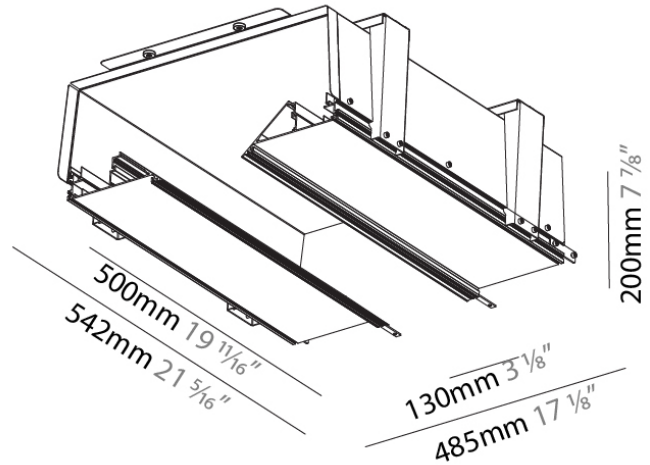

PROJECT	
TYPE	
NOTES	
QUANTITY	
DATE	

A32L4130-TRI-SYS COMPONENTS TRIMLESS

A38832-

DESCRIPTION

2Look4 130 Track - 500mm/19 11/16" / 1000mm/39 3/8" / 1500mm/59 1/16" / 1800mm/70 7/8" - Middle Module - White Profile

GENERAL

Series: 2Look4 130
Partner: Prolicht
Division: Architectural
Installation: Trimless
Product Type: Linear Profiles
Mounting Location: Ceiling

PHYSICAL

Shape: Rectangle
Length (mm): 500 / 1000 / 1500 / 1800
Length (in): 19 11/16"
Width (mm): 130
Width (in): 5 1/8"
Height (mm): 200
Height (in): 7 7/8"
Ceiling Thickness (mm): 12.5
Ceiling Thickness (in): 1/2
Min. Recessing Depth (mm): 200
Min. Recessing Depth (in): 7 7/8"
Fixture Finish: SSR / BKV / CWI / CRY / HAB / UFT / ITA / RUA / FTG / MYG / LOD / PUS / FRO / FUP / KIA / POP / BLS / SPG / MEY / GOH / CHC / COM / ABZ / JAG / OBR / MOS / ROR
Fixture Material: Aluminum

RATINGS AND CERTIFICATIONS

Certified By: Certified for North American Standards
IP rating: IP20