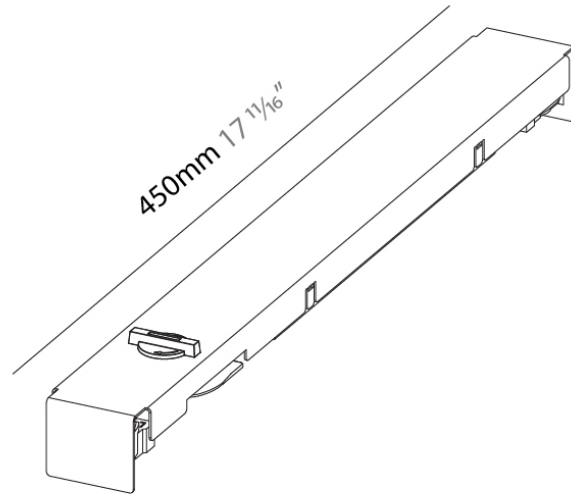

A32L4130-TRI-SYS COMPONENTS

A3860500

DESCRIPTION

2Look4 80 / 130 Systems - 24 Volt Power Feed

GENERAL

Series: 2Look4 80

Partner: Prolicht

Division: Architectural

PHYSICAL

Shape: Rectangle

Length (mm): 450

Length (in): 17 ⁷/₁₀

Width (mm): 55

Width (in): 2 ²/₁₀

Height (mm): 44

Height (in): 1 ⁷/₁₀

Weight (kg): 0.583

Weight (lbs): 1.29

Fixture Material: Aluminum

RATINGS AND CERTIFICATIONS

Certified By: Certified for North American Standards

IP rating: IP20