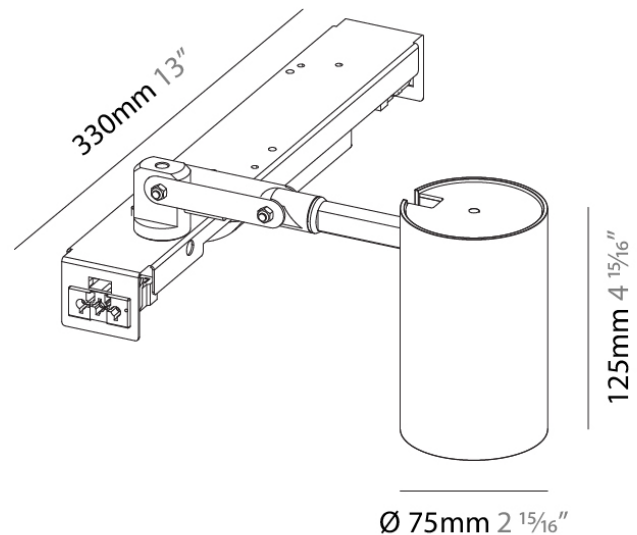

GENERAL

Series: Imagine
Subseries: Imagine 75
Brand: Prolicht
Division: Architectural

PHYSICAL

Shape: Cylinder
Diameter (mm): 75
Diameter (in): 2 15/16
Length (mm): 330
Length (in): 13
Height (mm): 125
Height (in): 4 15/16
Light Distribution: Adjustable / Direct
Weight (kg): 0.891
Weight (lbs): 1.96
Fixture Finish: SSR / BKV / CWI / CRY / HAB / UFT / ITA / RUA / FTG / MYG / LOD / PUS / FRO / FUP / KIA / POP / BLS / SPG / MEY / GOH / GUM / CHC / COM / ABZ / JAG / OBR / MOS / ROR
Fixture Material: Aluminum Die Cast

ELECTRICAL

Input Wattage Range: 10 - 19 W
Lamp Type: LED (Zhaga Standard)
Input Wattage (W): 13.7
Total Output Wattage (W): 12.1
Dimming: Tri-Mode (Non-Dimming and Phase Dimming (120Vac only) and 0-10V Dimming)
Driver Included: Yes
Driver Location: Integrated
Driver Type: Constant Current - Universal
Driver Class: Class 2
Input Voltage (V): 120 - 277
Constant Current (MA): 350

LED

Delivered Lumen Range: 1000 - 1999 lm
Number of LEDs: 1
Color Temperature (°K): 2700 / 3000 / 3500 / 4000
Max. Delivered Lumen (lm): 1124 / 1210 / 1258 / 1284
Nominal Lumen (lm): 1246 / 1342 / 1396 / 1424
CRI: >90 CRI
Efficiency (%): 91
Lamp Life (hrs): 50000
Upon Request: Special Color Temperature Special Led

OPTICAL

Reflector°: 12
Adjustability: Rotational 180°; Tilt 50°
Upon Request: Special Beam Angles

RATINGS AND CERTIFICATIONS

Certified By: Certified for North American Standards
IP rating: IP20