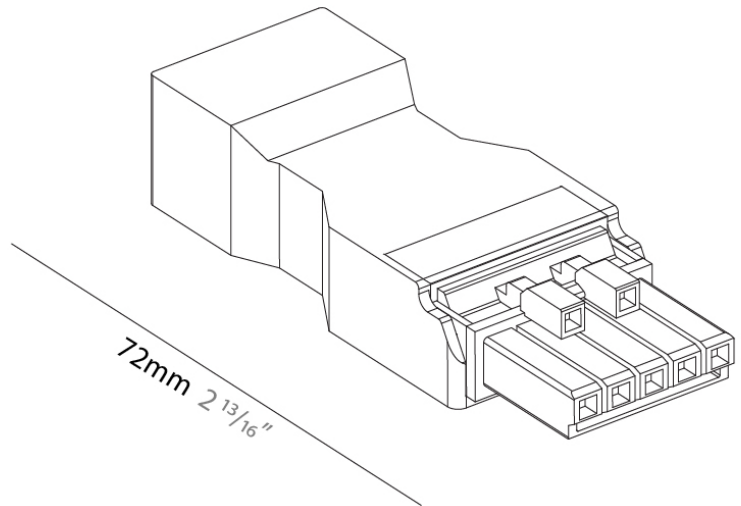

A32L4130-TRI-SYS COMPONENTS

A3859500

DESCRIPTION

2Look4Light Imagine - Power Feed Socket - 5 Wire

GENERAL

Series: 2Look4 80

Partner: Prolicht

Division: Architectural

PHYSICAL

Length (mm): 54

Length (in): 2 1/8

Width (mm): 28

Width (in): 1 1/8

Height (mm): 22

Height (in): 9/10

Weight (kg): 0.01

Weight (lbs): 3/8

Fixture Material: Plastic

RATINGS AND CERTIFICATIONS

Certified By: Certified for North American Standards

IP rating: IP20