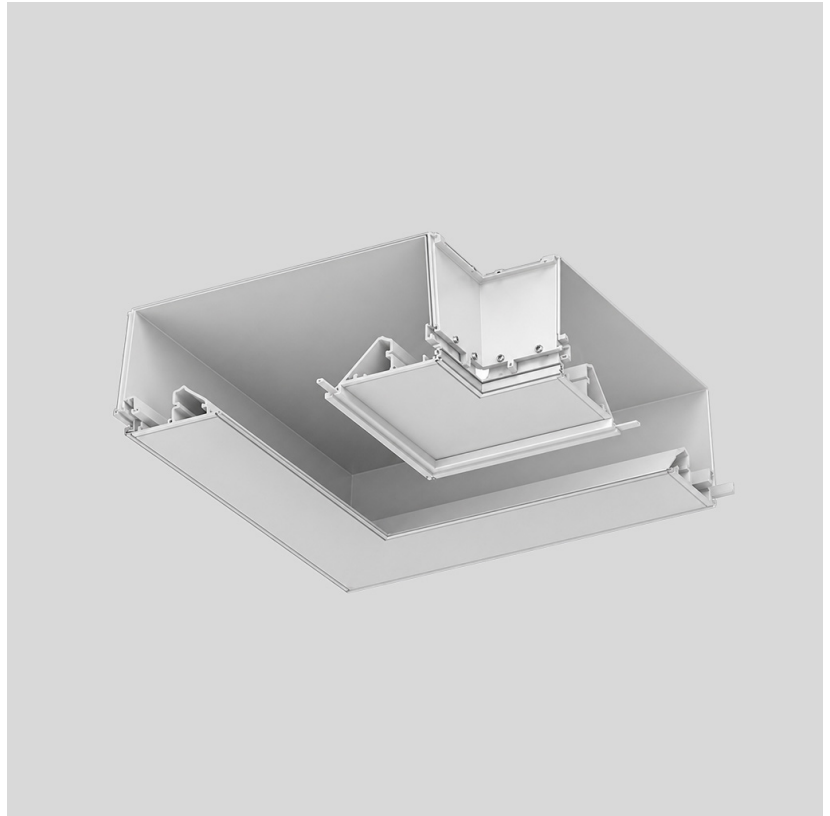

A32L4130-TRI-SYS COMPONENTS

A38593-

DESCRIPTION

2Look4Light 130 System - Corner Coupler 90° - White

GENERAL

Series: 2Look4 130

Partner: Prolicht

Division: Architectural

PHYSICAL

Length (mm): 561

Length (in): 22 ¹/₁₆

Width (mm): 561

Width (in): 22 ¹/₁₆

Height (mm): 177

Height (in): 6 ¹⁵/₁₆

Weight (kg): 6.259

Weight (lbs): 13.80

Fixture Finish: SSR / BKV / CWI / CRY / HAB / UFT / ITA / RUA / FTG / MYG / LOD / PUS / FRO / FUP / KIA / POP / BLS / SPG / MEY / GOH / CHC / COM / ABZ / JAG / OBR / MOS / ROR

Fixture Material: Aluminum

RATINGS AND CERTIFICATIONS

Certified By: Certified for North American Standards

IP rating: IP20