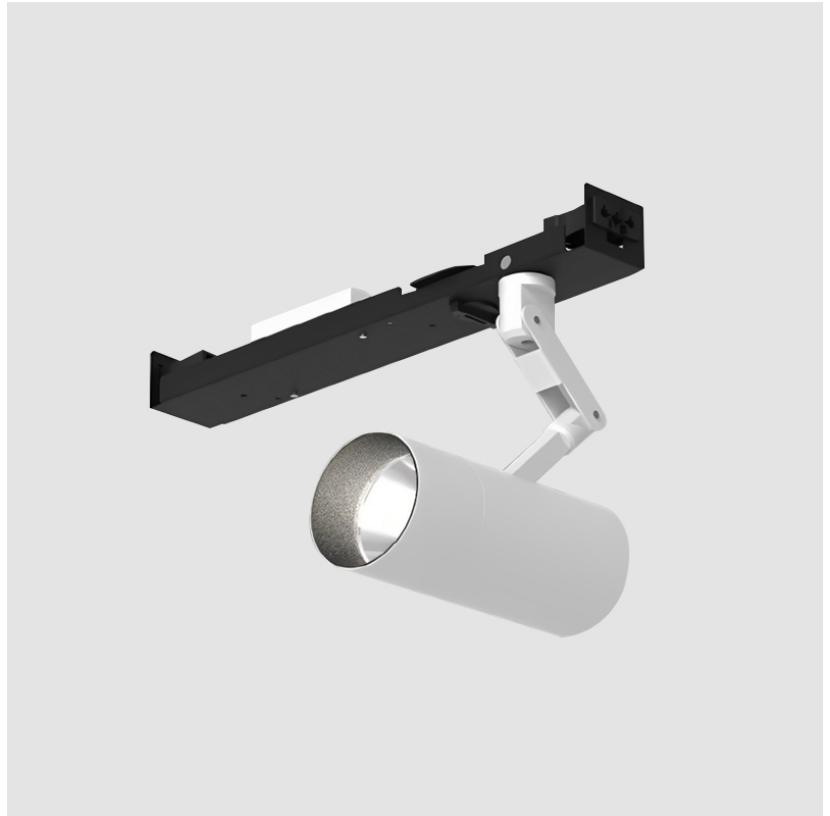

GENERAL

Series: Imagine
Subseries: Imagine 75
Partner: Prolicht
Division: Architectural
Light Distribution: Adjustable

PHYSICAL

Aperture Sizes - Downlights: 2"
Shape: Cylinder
Diameter (mm): 75
Diameter (in): 2 ¹⁵/₁₆
Length (mm): 330
Length (in): 13
Height (mm): 125
Height (in): 4 ¹⁵/₁₆
Weight (kg): 0.896
Weight (lbs): 1.975
Fixture Finish: SSR / BKV / CWI / CRY / HAB / UFT / ITA / RUA / FTG / MYG / LOD / PUS / FRO / FUP / KIA / POP / BLS / SPG / MEY / GOH / CHC / COM / ABZ / JAG / OBR / MOS / ROR
Fixture Material: Aluminum Die Cast

ELECTRICAL

Input Wattage Range: 20 - 29 W
Lamp Type: LED (Zhaga Standard)
Input Wattage (W): 27.6
Total Output Wattage (W): 26.4
Dimming: Tri-Mode (Non-Dimming and Phase Dimming (120Vac only) and 0-10V Dimming)
Driver Included: Yes
Driver Location: Integrated
Driver Type: Constant Current - Universal
Driver Class: Class 2
Input Voltage (V): 120 - 277
Constant Current (MA): 700

LED

Number of LEDs: 1
Color Temperature (°K): 2700 / 3000 / 3500 / 4000
Max. Delivered Lumen (lm): 1929 / 2007 / 2127 / 2170
Nominal Lumen (lm): 2909 / 3028 / 3208 / 3273
CRI: >90 CRI
Efficiency (%): 62
Lamp Life (hrs): 50000
Upon Request: Special Color Temperature Special Led

OPTICAL

Reflector°: 16 / 32
Adjustability: Rotational 180°; Tilt 50°
Upon Request: Special Beam Angles

RATINGS AND CERTIFICATIONS

Certified By: Certified for North American Standards
IP rating: IP20