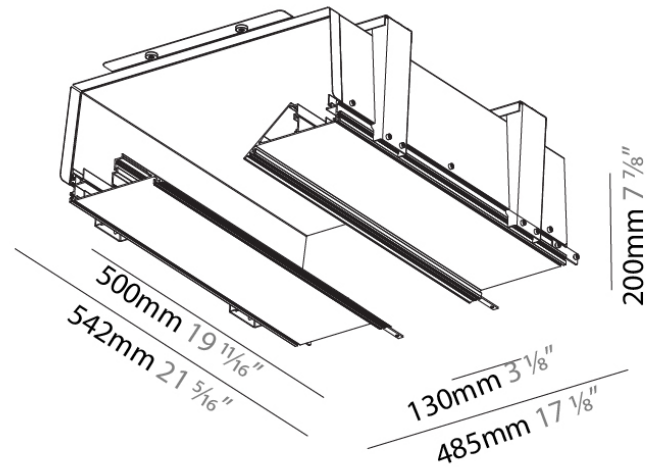

PROJECT	
TYPE	
NOTES	
QUANTITY	
DATE	

A32L4130-TRI-SYS COMPONENTS TRIMLESS

A38833

DESCRIPTION

2Look4 130 Track - 500mm/19 11/16" / 1000mm/39 3/8" / 1500mm/59 1/16" / 1900mm/74 133/16" - Middle Module - Black Profile - Frame - Color Options 1-29

GENERAL

Series: 2Look4 130
Partner: Prolicht
Division: Architectural
Installation: Trimless
Product Type: Linear Profiles
Mounting Location: Ceiling

PHYSICAL

Shape: Rectangle
Length (mm): 500 / 1000 / 1500 / 1900
Length (in): 19 11/16
Width (mm): 130
Width (in): 5 1/8
Height (mm): 200
Height (in): 7 7/8
Ceiling Thickness (mm): 12.5
Ceiling Thickness (in): 1/2
Min. Recessing Depth (mm): 200
Min. Recessing Depth (in): 7 7/8
Fixture Finish: SSR / BKV / CWI / CRY / HAB / UFT / ITA / RUA / FTG / MYG / LOD / PUS / FRO / FUP / KIA / POP / BLS / SPG / MEY / GOH / CHC / COM / ABZ / JAG / OBR / MOS / ROR
Fixture Material: Aluminum

RATINGS AND CERTIFICATIONS

Certified By: Certified for North American Standards
IP rating: IP20