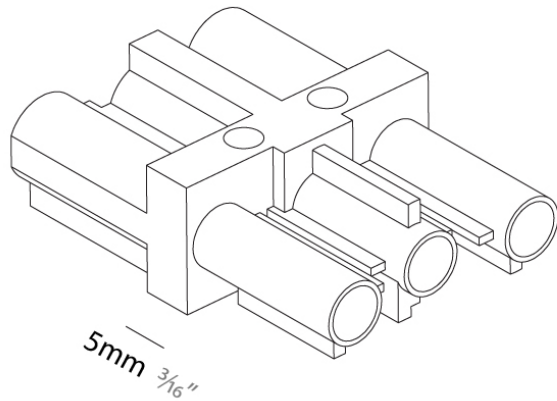

PROJECT	
TYPE	
NOTES	
QUANTITY	
DATE	

A32L4130-TRI-SYS COMPONENTS

A3859600

DESCRIPTION

2Look4Light Imagine - Plug Connectors - 3 Wire

GENERAL

Series: 2Look4 80

Partner: Prolight

Division: Architectural

PHYSICAL

Length (mm): 38

Length (in): 1 1/2

Width (mm): 28

Width (in): 1 1/8

Height (mm): 13

Height (in): 1/2

Weight (kg): 0.01

Weight (lbs): 0.022

Fixture Material: Plastic

RATINGS AND CERTIFICATIONS

Certified By: Certified for North American Standards

IP rating: IP20