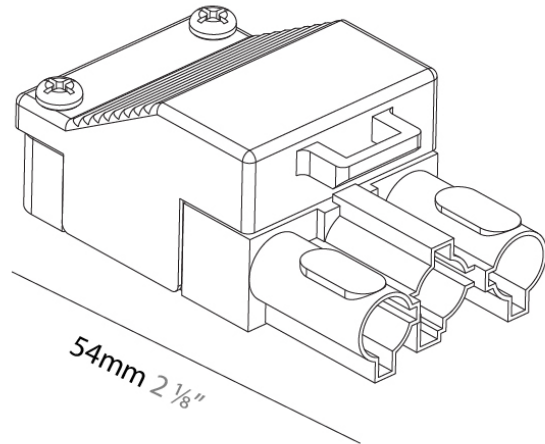

A32L4130-TRI-SYS COMPONENTS

A3859400

DESCRIPTION

2Look4Light Imagine - Power Feed Socket - 3 Wire

GENERAL

Series: 2Look4 80

Partner: Prolicht

Division: Architectural

PHYSICAL

Length (mm): 54

Length (in): 2 1/8

Width (mm): 28

Width (in): 1 1/8

Height (mm): 22

Height (in): 9/10

Weight (kg): 0.01

Weight (lbs): 0.022

Fixture Material: Plastic

RATINGS AND CERTIFICATIONS

Certified By: Certified for North American Standards

IP rating: IP20