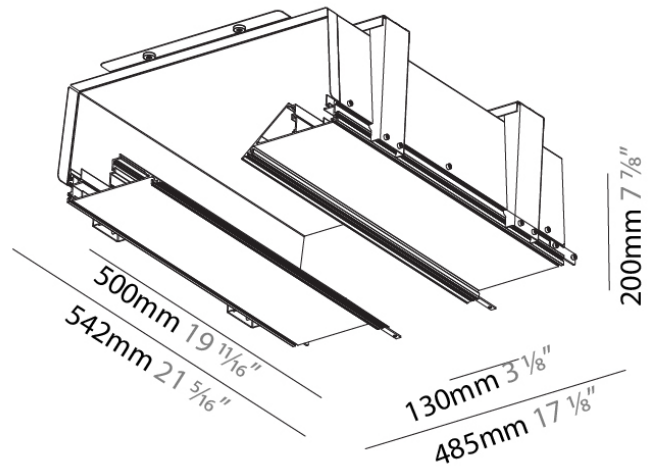

PROJECT	
TYPE	
NOTES	
QUANTITY	
DATE	

A32L4130-TRI-SYS COMPONENTS TRIMLESS

A38832-

DESCRIPTION

2Look4 130 Track - 500mm/19 11/16" / 1000mm/39 3/8" / 1500mm/59 1/16" / 1800mm/70 7/8" - Middle Module - White Profile

GENERAL

Series: 2Look4 130
Partner: Prolicht
Division: Architectural
Installation: Trimless
Product Type: Linear Profiles
Mounting Location: Ceiling

PHYSICAL

Shape: Rectangle
Length (mm): 500 / 1000 / 1500 / 1800
Length (in): 19 11/16
Width (mm): 130
Width (in): 5 1/8
Height (mm): 200
Height (in): 7 7/8
Ceiling Thickness (mm): 12.5
Ceiling Thickness (in): 1/2
Min. Recessing Depth (mm): 200
Min. Recessing Depth (in): 7 7/8
Fixture Finish: SSR / BKV / CWI / CRY / HAB / UFT / ITA / RUA / FTG / MYG / LOD / PUS / FRO / FUP / KIA / POP / BLS / SPG / MEY / GOH / CHC / COM / ABZ / JAG / OBR / MOS / ROR
Fixture Material: Aluminum

RATINGS AND CERTIFICATIONS

Certified By: Certified for North American Standards
IP rating: IP20