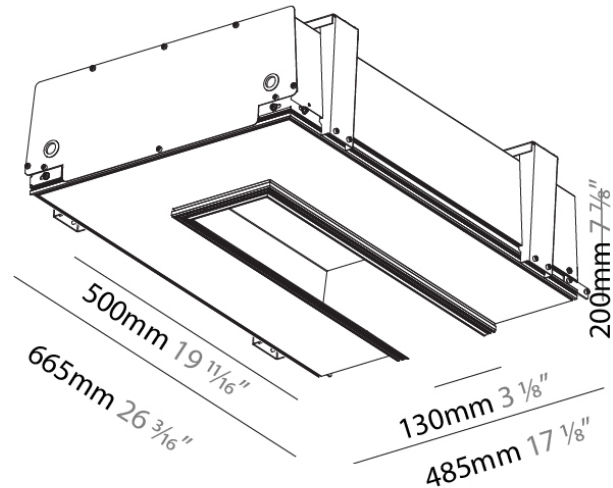

PROJECT	
TYPE	
NOTES	
QUANTITY	
DATE	

A32L4130-TRI-SYS COMPONENTS TRIMLESS

A38835-

DESCRIPTION

2Look4 130 Track - 500mm/19 11/16" / 1000mm/39 3/8" / 1500mm/59 1/16" / 1800mm/70 7/8" - End Module - Black Profile - Frame - Color Options 1-29

GENERAL

Series: 2Look4 130
Partner: Prolicht
Division: Architectural
Installation: Trimless
Product Type: Linear Profiles
Mounting Location: Ceiling

PHYSICAL

Shape: Rectangle
Length (mm): 500 / 1000 / 1500 / 1800
Length (in): 19 11/16
Width (mm): 130
Width (in): 5 1/8
Height (mm): 200
Height (in): 7 7/8
Ceiling Thickness (mm): 12.5
Ceiling Thickness (in): 1/2
Min. Recessing Depth (mm): 200
Min. Recessing Depth (in): 7 7/8
Fixture Finish: SSR / BKV / CWI / CRY / HAB / UFT / ITA / RUA / FTG / MYG / LOD / PUS / FRO / FUP / KIA / POP / BLS / SPG / MEY / GOH / CHC / COM / ABZ / JAG / OBR / MOS / ROR
Fixture Material: Aluminum

RATINGS AND CERTIFICATIONS

Certified By: Certified for North American Standards
IP rating: IP20