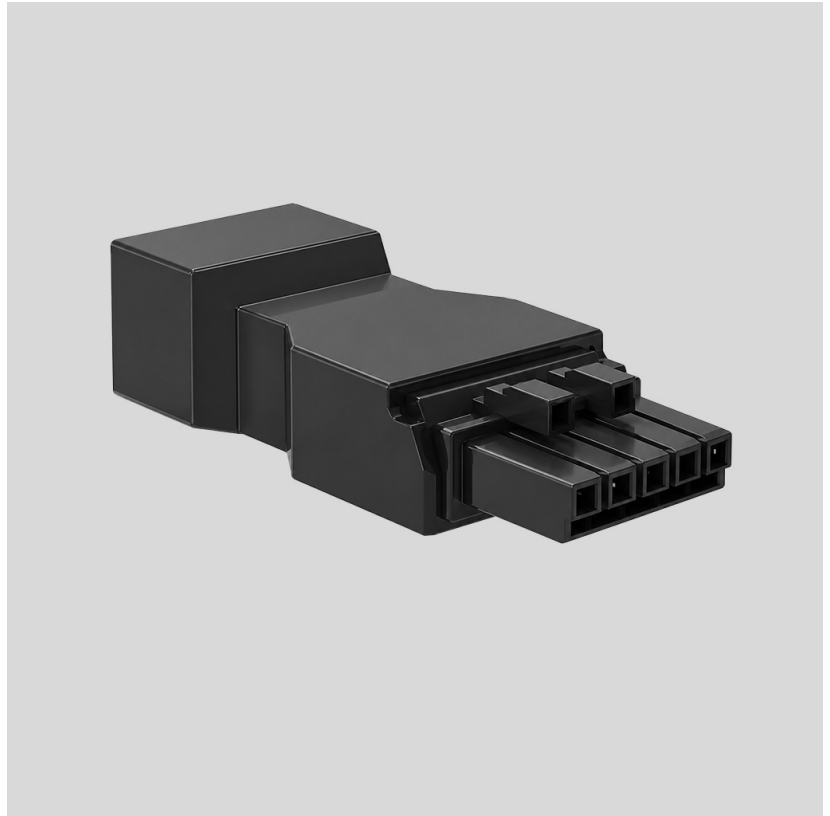

Weight (kg): 0.01

Weight (lbs): 3/8

Fixture Material: Plastic

RATINGS AND CERTIFICATIONS

Certified By: Certified for North American Standards

IP rating: IP20

PROJECT	
TYPE	
NOTES	
QUANTITY	
DATE	

A32L4130-TRI-SYS COMPONENTS