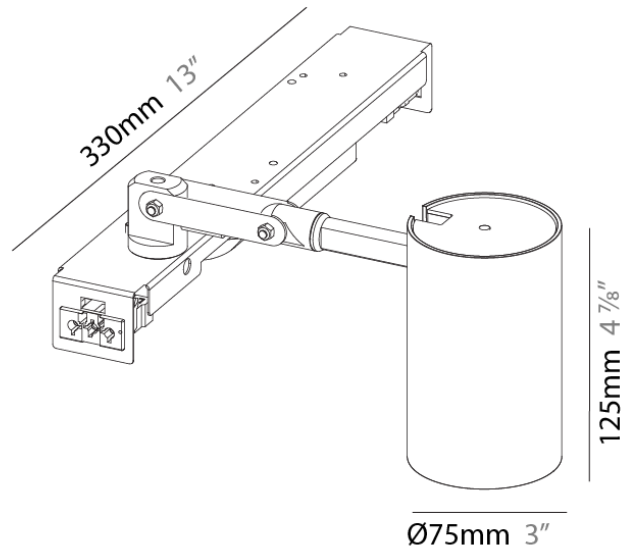

GENERAL

Series: Imagine
Subseries: Imagine 75
Partner: Prolicht
Division: Architectural
Light Distribution: Adjustable

PHYSICAL

Aperture Sizes - Downlights: 2"
Shape: Cylinder
Diameter (mm): 75
Diameter (in): 2 ¹⁵/₁₆
Length (mm): 330
Length (in): 13
Height (mm): 125
Height (in): 4 ¹⁵/₁₆
Weight (kg): 0.896
Weight (lbs): 1.975
Fixture Finish: SSR / BKV / CWI / CRY / HAB / UFT / ITA / RUA / FTG / MYG / LOD / PUS / FRO / FUP / KIA / POP / BLS / SPG / MEY / GOH / CHC / COM / ABZ / JAG / OBR / MOS / ROR
Fixture Material: Aluminum Die Cast

ELECTRICAL

Input Wattage Range: 20 - 29 W
Lamp Type: LED (Zhaga Standard)
Input Wattage (W): 27.6
Total Output Wattage (W): 26.4
Dimming: Tri-Mode (Non-Dimming and Phase Dimming (120Vac only) and 0-10V Dimming)
Driver Included: Yes
Driver Location: Integrated
Driver Type: Constant Current - Universal
Driver Class: Class 2
Input Voltage (V): 120 - 277
Constant Current (MA): 700

LED

Number of LEDs: 1
Color Temperature (°K): 2700 / 3000 / 3500 / 4000
Max. Delivered Lumen (lm): 1929 / 2007 / 2127 / 2170
Nominal Lumen (lm): 2909 / 3028 / 3208 / 3273
CRI: >90 CRI
Efficiency (%): 62
Lamp Life (hrs): 50000
Upon Request: Special Color Temperature Special Led

OPTICAL

Reflector°: 16 / 32
Adjustability: Rotational 180°; Tilt 50°
Upon Request: Special Beam Angles

RATINGS AND CERTIFICATIONS

Certified By: Certified for North American Standards
IP rating: IP20