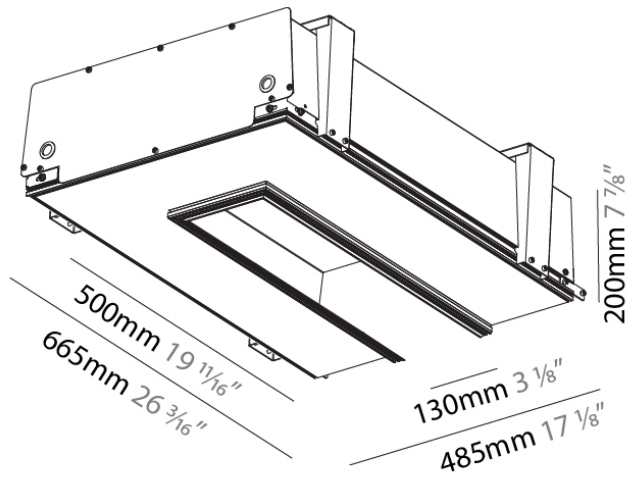

PROJECT	
TYPE	
NOTES	
QUANTITY	
DATE	

A32L4130-TRI-SYS COMPONENTS TRIMLESS

A38834-

DESCRIPTION

2Look4 130 Track - 500mm/19 11/16" / 1000mm/39 3/8" / 1500mm/59 1/16" / 1800mm/70 7/8" - End Module - White Profile - Frame - Color Options 1-29

GENERAL

Series: 2Look4 130
Partner: Prolicht
Division: Architectural
Installation: Trimless
Product Type: Linear Profiles
Mounting Location: Ceiling

PHYSICAL

Shape: Rectangle
Length (mm): 500 / 1000 / 1500 / 1800
Length (in): 19 11/16"
Width (mm): 130
Width (in): 5 1/8"
Height (mm): 200
Height (in): 7 7/8"
Ceiling Thickness (mm): 12.5
Ceiling Thickness (in): 1/2
Min. Recessing Depth (mm): 200
Min. Recessing Depth (in): 7 7/8"
Fixture Finish: SSR / BKV / CWI / CRY / HAB / UFT / ITA / RUA / FTG / MYG / LOD / PUS / FRO / FUP / KIA / POP / BLS / SPG / MEY / GOH / CHC / COM / ABZ / JAG / OBR / MOS / ROR
Fixture Material: Aluminum

RATINGS AND CERTIFICATIONS

Certified By: Certified for North American Standards
IP rating: IP20