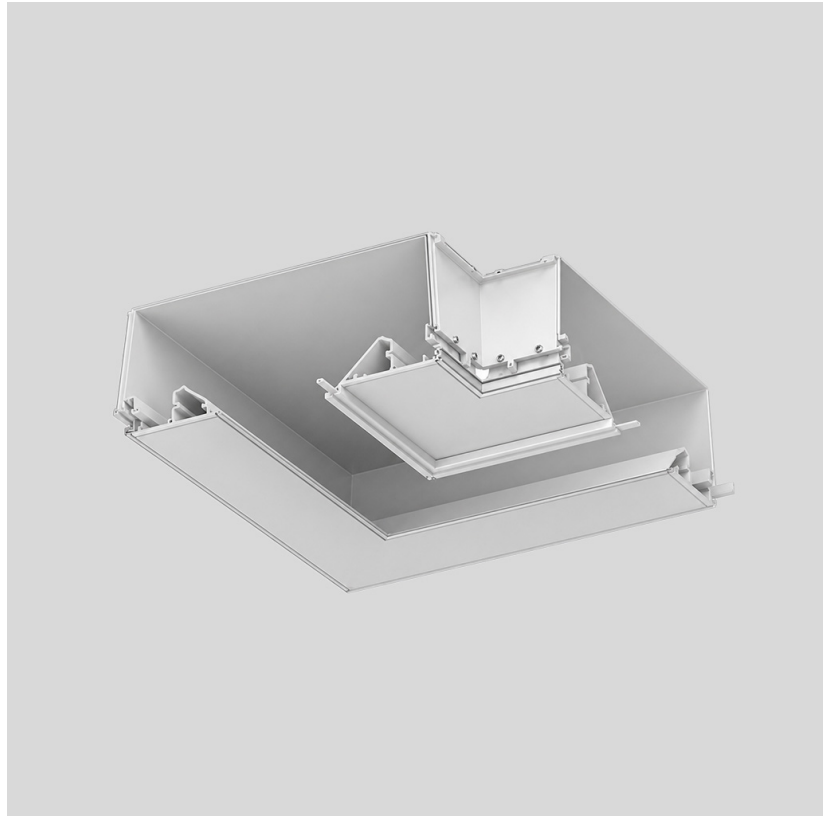

PROJECT	
TYPE	
NOTES	
QUANTITY	
DATE	

A32L4130-TRI-SYS COMPONENTS

A38593-

DESCRIPTION

2Look4Light 130 System - Corner Coupler 90° - White

GENERAL

Series: 2Look4 130

Partner: Prolicht

Division: Architectural

PHYSICAL

Length (mm): 561

Length (in): 22 ¹/₁₆

Width (mm): 561

Width (in): 22 ¹/₁₆

Height (mm): 177

Height (in): 6 ¹⁵/₁₆

Weight (kg): 6.259

Weight (lbs): 13.80

Fixture Finish: SSR / BKV / CWI / CRY / HAB / UFT / ITA / RUA / FTG / MYG / LOD / PUS / FRO / FUP / KIA / POP / BLS / SPG / MEY / GOH / CHC / COM / ABZ / JAG / OBR / MOS / ROR

Fixture Material: Aluminum

RATINGS AND CERTIFICATIONS

Certified By: Certified for North American Standards

IP rating: IP20