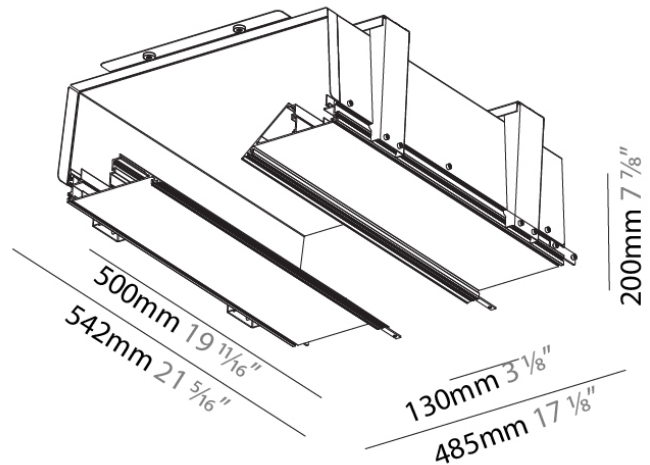

PROJECT	
TYPE	
NOTES	
QUANTITY	
DATE	

A32L4130-TRI-SYS COMPONENTS TRIMLESS

A38832-

DESCRIPTION

2Look4 130 Track - 500mm/19 11/16" / 1000mm/39 3/8" / 1500mm/59 1/16" / 1800mm/70 7/8" - Middle Module - White Profile

GENERAL

Series: 2Look4 130
Partner: Prolicht
Division: Architectural
Installation: Trimless
Product Type: Linear Profiles
Mounting Location: Ceiling

PHYSICAL

Shape: Rectangle
Length (mm): 500 / 1000 / 1500 / 1800
Length (in): 19 11/16"
Width (mm): 130
Width (in): 5 1/8"
Height (mm): 200
Height (in): 7 7/8"
Ceiling Thickness (mm): 12.5
Ceiling Thickness (in): 1/2
Min. Recessing Depth (mm): 200
Min. Recessing Depth (in): 7 7/8"
Fixture Finish: SSR / BKV / CWI / CRY / HAB / UFT / ITA / RUA / FTG / MYG / LOD / PUS / FRO / FUP / KIA / POP / BLS / SPG / MEY / GOH / CHC / COM / ABZ / JAG / OBR / MOS / ROR
Fixture Material: Aluminum

RATINGS AND CERTIFICATIONS

Certified By: Certified for North American Standards
IP rating: IP20