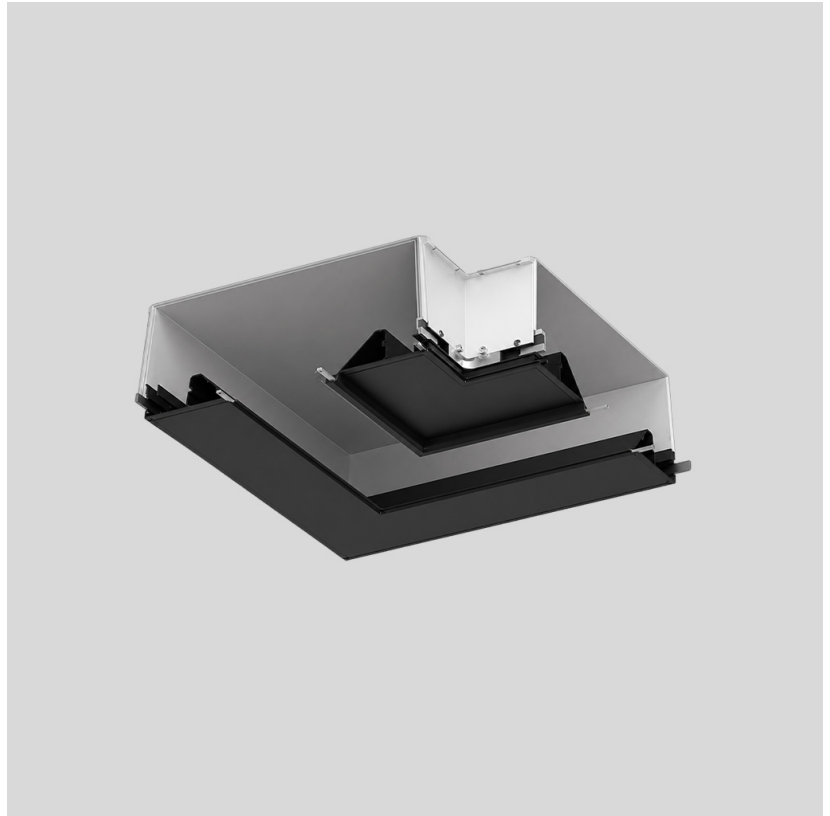

A32L4130-TRI-SYS COMPONENTS

A38592-

DESCRIPTION

2Look4Light 130 System - Corner Coupler 90° - Black

GENERAL

Series: 2Look4 130

Partner: Prolicht

Division: Architectural

PHYSICAL

Length (mm): 561

Length (in): 22 ¹/₁₆

Width (mm): 561

Width (in): 22 ¹/₁₆

Height (mm): 177

Height (in): 6 ¹⁵/₁₆

Weight (kg): 6.259

Weight (lbs): 13.80

Fixture Finish: SSR / BKV / CWI / CRY / HAB / UFT / ITA / RUA / FTG / MYG / LOD / PUS / FRO / FUP / KIA / POP / BLS / SPG / MEY / GOH / CHC / COM / ABZ / JAG / OBR / MOS / ROR

Fixture Material: Aluminum

RATINGS AND CERTIFICATIONS

Certified By: Certified for North American Standards

IP rating: IP20