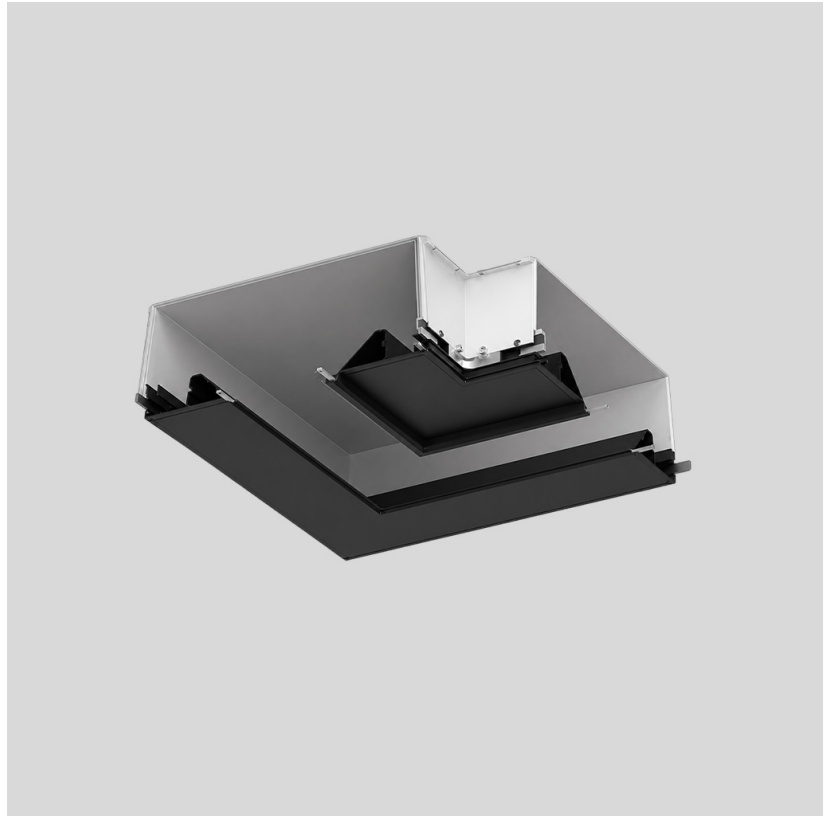

A32L4130-TRI-SYS COMPONENTS

A38592-

DESCRIPTION

2Look4Light 130 System - Corner Coupler 90° - Black

GENERAL

Series: 2Look4 130
Partner: Prolicht
Division: Architectural

PHYSICAL

Length (mm): 561
Length (in): 22 ¹/₁₆
Width (mm): 561
Width (in): 22 ¹/₁₆
Height (mm): 177
Height (in): 6 ¹⁵/₁₆
Weight (kg): 6.259
Weight (lbs): 13.80

Fixture Finish: SSR / BKV / CWI / CRY / HAB / UFT / ITA / RUA / FTG / MYG / LOD / PUS / FRO / FUP / KIA / POP / BLS / SPG / MEY / GOH / CHC / COM / ABZ / JAG / OBR / MOS / ROR

Fixture Material: Aluminum

RATINGS AND CERTIFICATIONS

Certified By: Certified for North American Standards
IP rating: IP20