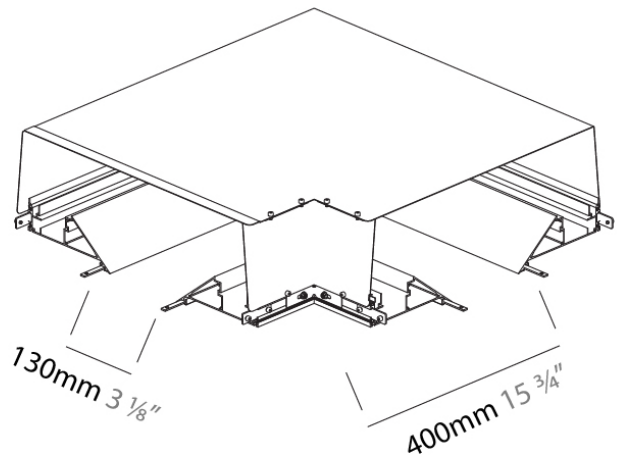

A32L4130-TRI-SYS COMPONENTS

A38592-

DESCRIPTION

2Look4Light 130 System - Corner Coupler 90° - Black

GENERAL

Series: 2Look4 130

Partner: Prolicht

Division: Architectural

PHYSICAL

Length (mm): 561

Length (in): 22 ¹/₁₆

Width (mm): 561

Width (in): 22 ¹/₁₆

Height (mm): 177

Height (in): 6 ¹⁵/₁₆

Weight (kg): 6.259

Weight (lbs): 13.80

Fixture Finish: SSR / BKV / CWI / CRY / HAB / UFT / ITA / RUA / FTG / MYG / LOD / PUS / FRO / FUP / KIA / POP / BLS / SPG / MEY / GOH / CHC / COM / ABZ / JAG / OBR / MOS / ROR

Fixture Material: Aluminum

RATINGS AND CERTIFICATIONS

Certified By: Certified for North American Standards

IP rating: IP20