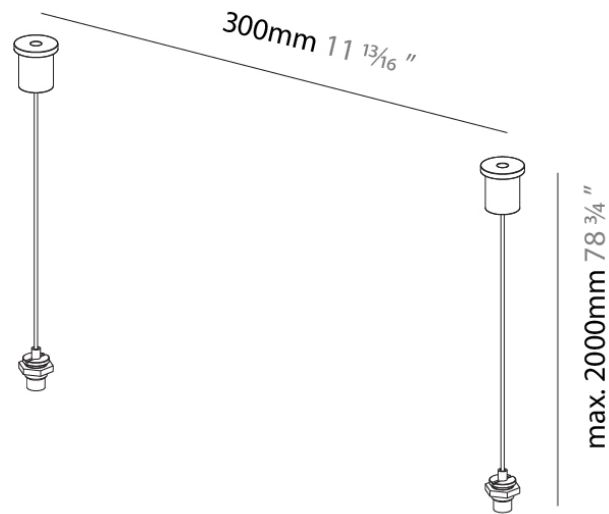

A32L4130-TRI-SYS COMPONENTS

A3859000

DESCRIPTION

2Look4Light Imagine - Support Cable

GENERAL

Series: 2Look4 160

Partner: Prolicht

Division: Architectural

PHYSICAL

Length (mm): 40

Length (in): 1 ⁶/₁₀

Width (mm): 20

Width (in): 8/10

Height (mm): 2000

Height (in): 78 ³/₄

Weight (kg): 0.167

Weight (lbs): 0.368

Fixture Material: Aluminum

RATINGS AND CERTIFICATIONS

Certified By: Certified for North American Standards

IP rating: IP20