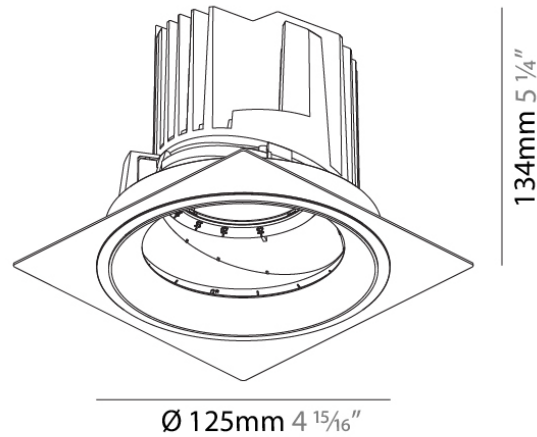

GENERAL

Series: Bioniq
Brand: Prolicht
Division: Architectural
Subcategory: Downlight

PHYSICAL

Shape: Round
Diameter (mm): 125
Diameter (in): 4 15/16
Height (mm): 136
Height (in): 5 3/8
Min. Recessing Depth (mm): 200
Min. Recessing Depth (in): 7 7/8
Light Distribution: Adjustable / Downlight
Weight (kg): 0.686
Weight (lbs): 1.512
Fixture Finish: SSR / BKV / CWI / CRY / HAB / UFT / ITA / RUA / FTG / MYG / LOD / PUS / FRO / FUP / KIA / POP / BLS / SPG / MEY / GOH / GUM / CHC / COM / ABZ / JAG / OBR / MOS / ROR
Fixture Material: Aluminum Die Cast

ELECTRICAL

Input Wattage Range: 20 - 29 W
Lamp Type: LED (Zhaga Standard)
Input Wattage (W): 26.4
Dimming: Tri-Mode (Non-Dimming and Phase Dimming (120Vac only) and 0-10V Dimming)
Driver Included: Yes
Driver Location: External
Driver Type: Constant Current - Universal
Driver Class: Class 2
Input Voltage (V): 120 - 277
Constant Current (mA): 700

LED

Delivered Lumen Range: 2000 - 2999 lm
Number of LEDs: 1
Color Temperature (°K): 2700 / 3000 / 3500 / 4000
Max. Delivered Lumen (lm): 2030 / 2080 / 2185 / 2230
Nominal Lumen (lm): 3210 / 3290 / 3459 / 3530
CRI: >90 CRI
Lamp Life (hrs): 50000
Upon Request: RGB-W Tunable White Special Color Temperature Special LED

OPTICAL

Reflector°: 18 / 36
Adjustability: Rotational 355°; Tilt 30°
Upon Request: Special Beam Angles

RATINGS AND CERTIFICATIONS

Certified By: Certified for North American Standards
IP rating: IP20