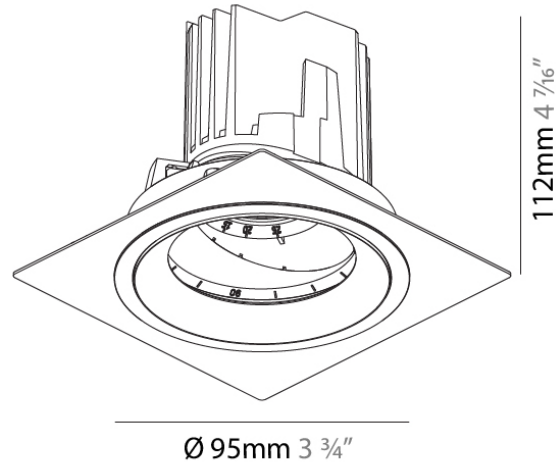

Mounting Location: Ceiling

PHYSICAL

Shape: Rectangle

Length (mm): 1000

Length (in): 39 ³/₆

Width (mm): 39

Width (in): 1 ³/₁₆

Height (mm): 31

PHYSICAL

Shape: Round
 Diameter (mm): 95
 Diameter (in): 3 3/4
 Height (mm): 112
 Height (in): 4 7/16
 Min. Recessing Depth (mm): 180
 Min. Recessing Depth (in): 7 1/16
 Light Distribution: Adjustable / Downlight
 Weight (kg): 0.379
 Weight (lbs): 0.836
 Fixture Finish: SSR / BKV / CWI / CRY / HAB / UFT / ITA / RUA / FTG / MYG / LOD / PUS / FRO / FUP / KIA / POP / BLS / SPG / MEY / GOH / GUM / CHC / COM / ABZ / JAG / OBR / MOS / ROR
 Fixture Material: Aluminum

OPTICAL

Reflector°: 20 / 40 / 60
 Adjustability: Rotational 355°; Tilt 30°
 Upon Request: Special Beam Angles

RATINGS AND CERTIFICATIONS

Certified By: Certified for North American Standards
 IP rating: IP20

GENERAL

Series: Bioniq
 Brand: Prolicht
 Division: Architectural
 Subcategory: Downlight

PHYSICAL

Shape: Round
 Diameter (mm): 125
 Diameter (in): 4 15/16
 Height (mm): 136
 Height (in): 5 3/8
 Min. Recessing Depth (mm): 200
 Min. Recessing Depth (in): 7 7/8
 Light Distribution: Adjustable / Downlight
 Weight (kg): 0.686
 Weight (lbs): 1.512
 Fixture Finish: SSR / BKV / CWI / CRY / HAB / UFT / ITA / RUA / FTG / MYG / LOD / PUS / FRO / FUP / KIA / POP / BLS / SPG / MEY / GOH / GUM / CHC / COM / ABZ / JAG / OBR / MOS / ROR
 Fixture Material: Aluminum Die Cast