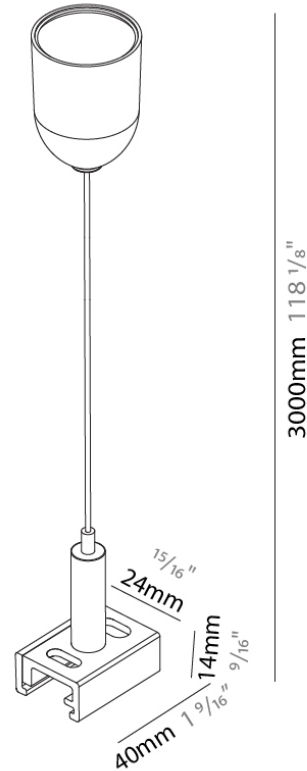

A32L420-TRK-TRI-SYS COMPONENTS TRACK

PROJECT _____

TYPE _____

NOTES _____

QUANTITY _____

DATE _____

STR510-

DESCRIPTION

Track - Suspension Cable Kit 3000mm -

GENERAL

Partner: Prolight

Division: Architectural

Installation: Track

PHYSICAL

Fixture Finish: WHI / BLK / GRY

Fixture Material: Aluminum

RATINGS AND CERTIFICATIONS

Certified By: Certified for North American Standards

IP rating: IP20

A