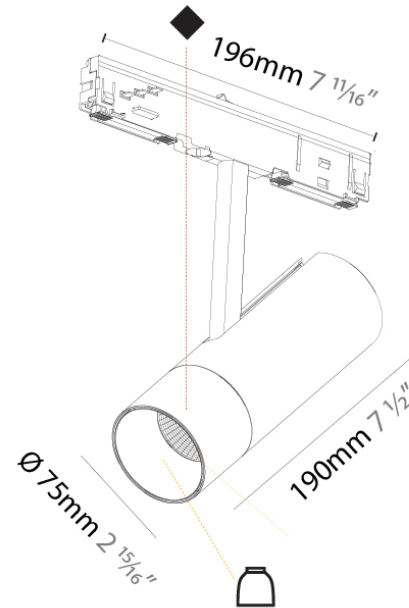

GENERAL

Series: Imagine
Subseries: Imagine 75
Partner: Prolicht
Division: Architectural
Light Distribution: Adjustable

PHYSICAL

Aperture Sizes - Downlights: 2"
Shape: Cylinder
Diameter (mm): 75
Diameter (in): 2 15/16
Length (mm): 196
Length (in): 7 11/16
Height (mm): 190
Height (in): 7 1/2
Weight (kg): 0.768
Weight (lbs): 1.69
Fixture Finish: SSR / BKV / CWI / CRY / HAB / UFT / ITA / RUA / FTG / MYG / LOD / PUS / FRO / FUP / KIA / POP / BLS / SPG / MEY / GOH / CHC / COM / ABZ / JAG / OBR / MOS / ROR
Fixture Material: Aluminum Die Cast

ELECTRICAL

Input Wattage Range: 10 - 19 W
Lamp Type: LED (Zhaga Standard)
Input Wattage (W): 12.1 (2700K) / 14.7
Total Output Wattage (W): 11 (2700K) / 13.5
Dimming: Tri-Mode (Non-Dimming and Phase Dimming (120Vac only) and 0-10V Dimming)
Driver Included: Yes
Driver Location: Integrated
Driver Type: Constant Current - Universal
Driver Class: Class 2
Input Voltage (V): 120 - 277
Constant Current (MA): 350

LED

Delivered Lumen Range: 500 - 1999 lm
Number of LEDs: 1
Color Temperature (°K): 2700 / 3000 / 3500 / 4000
Max. Delivered Lumen (lm): 890 / 990 / 1078 / 1100
Nominal Lumen (lm): 960 / 1070 / 1156 / 1180
CRI: >90 CRI
Lamp Life (hrs): 50000
Upon Request: Special Color Temperature Special LED

OPTICAL

Reflector°: 10
Adjustability: Rotational 350°; Tilt 90°
Upon Request: Special Beam Angles

RATINGS AND CERTIFICATIONS

Certified By: Certified for North American Standards
IP rating: IP20