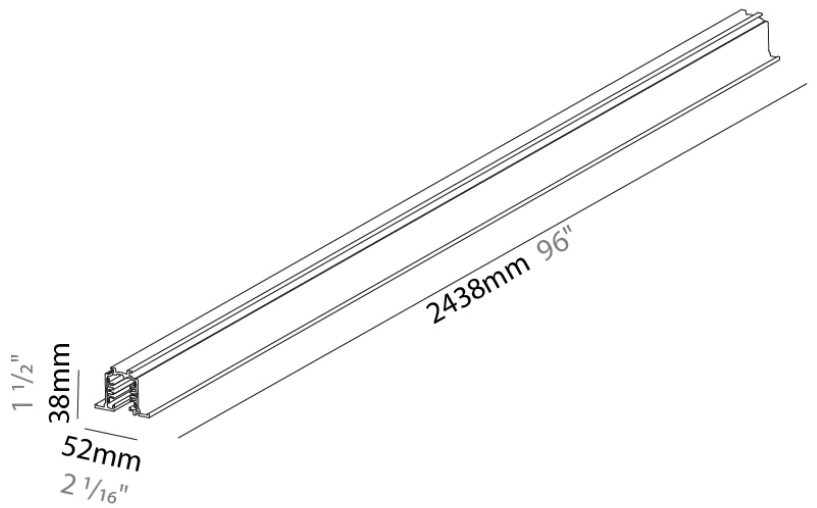

PROJECT	
TYPE	
NOTES	
QUANTITY	
DATE	

A32L420-TRK-TRI-SYS COMPONENTS TRACK

STRR4800-

DESCRIPTION

Track - 8' Recessed Mount 3-Circuit Track - Gray

GENERAL

Partner: Prolight

Division: Architectural

Installation: Track

PHYSICAL

Shape: Rectangle

Length (mm): 2438

Length (in): 96

Width (mm): 32

Width (in): 1 1/4

Height (mm): 38

Height (in): 1 1/2

Fixture Finish: WHI / BLK / GRY

Fixture Material: Aluminum

RATINGS AND CERTIFICATIONS

Certified By: Certified for North American Standards

IP rating: IP20