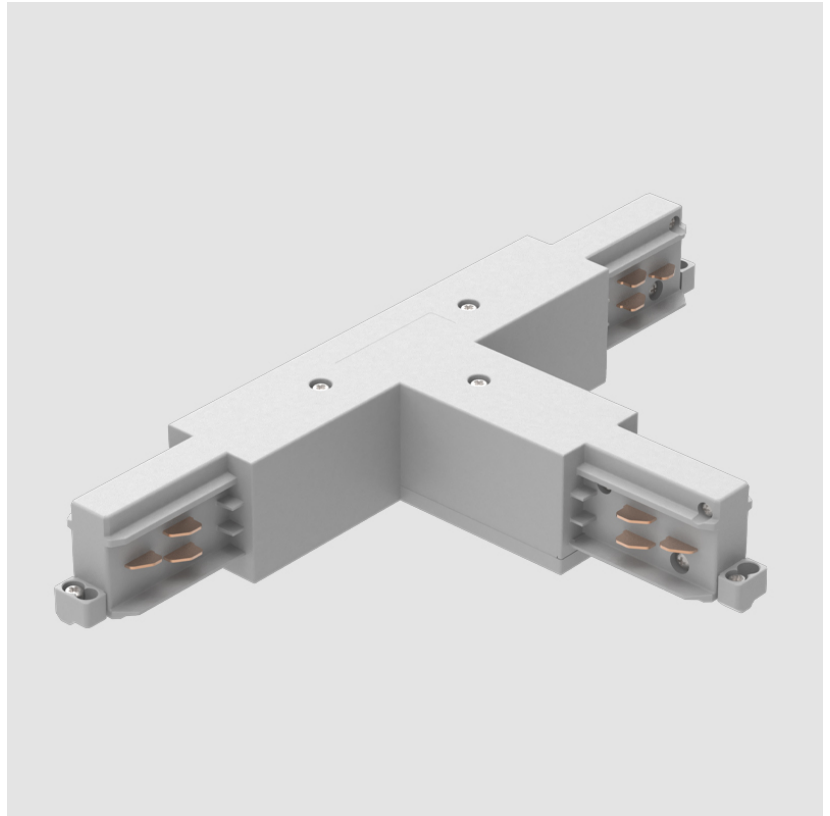

PROJECT	
TYPE	
NOTES	
QUANTITY	
DATE	

A32L420-TRK-TRI-SYS COMPONENTS TRACK

STR40001-

DESCRIPTION

Track - T-Connector, Outside (Feedable) -

GENERAL

Partner: Prolight

Division: Architectural

Installation: Track

PHYSICAL

Length (mm): 254

Length (in): 10

Width (mm): 143

Width (in): 5 ⁵/₈

Height (mm): 38

Height (in): 1 ¹/₂

Fixture Finish: WHI / BLK / GRY

Fixture Material: Aluminum

RATINGS AND CERTIFICATIONS

Certified By: Certified for North American Standards

IP rating: IP20