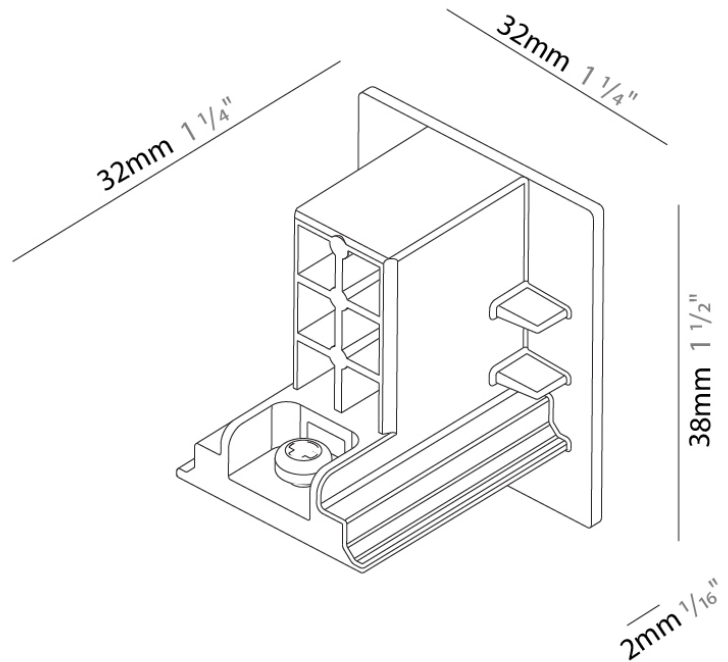

A32L420-TRK-TRI-SYS COMPONENTS SURFACE

STR4100-

DESCRIPTION

Track - Surface - End Cap -

GENERAL

Partner: Prolicht

Division: Architectural

Installation: Surface

PHYSICAL

Length (mm): 32

Length (in): 1 1/4

Width (mm): 32

Width (in): 1 1/4

Height (mm): 38

Height (in): 1 1/2

Fixture Finish: WHI / BLK / GRY

Fixture Material: Aluminum

RATINGS AND CERTIFICATIONS

Certified By: Certified for North American Standards

IP rating: IP20