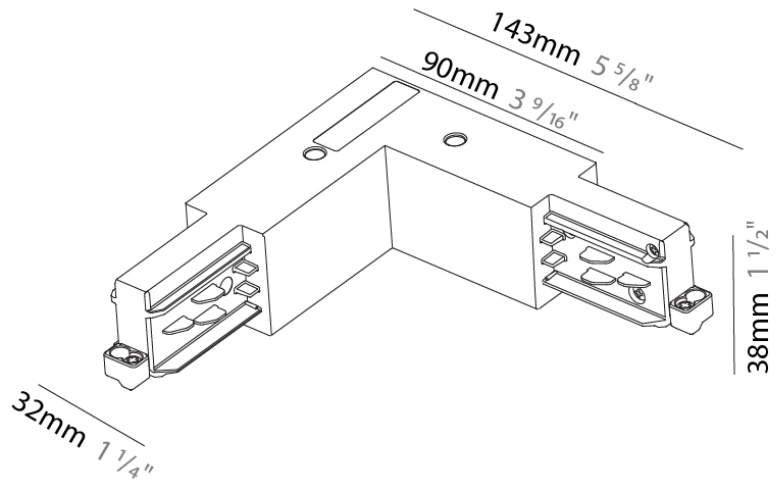

PROJECT	
TYPE	
NOTES	
QUANTITY	
DATE	

A32L420-TRK-TRI-SYS COMPONENTS TRACK

STR3400-

DESCRIPTION

Track - L-Connector, Outside Corner (Feedable) -

GENERAL

Partner: Prolight

Division: Architectural

Installation: Track

PHYSICAL

Length (mm): 143

Length (in): 5 ⁵/₈

Width (mm): 32

Width (in): 1 ¹/₄

Height (mm): 38

Height (in): 1 ¹/₂

Fixture Finish: WHI / BLK / GRY

Fixture Material: Aluminum

RATINGS AND CERTIFICATIONS

Certified By: Certified for North American Standards

IP rating: IP20

A