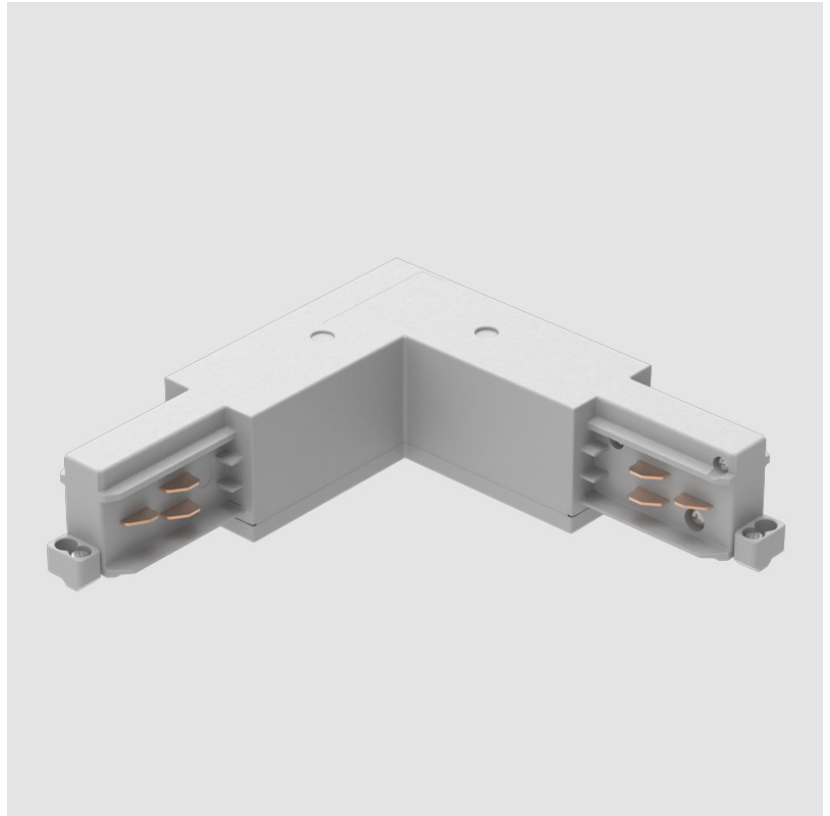

PROJECT	
TYPE	
NOTES	
QUANTITY	
DATE	

A32L420-TRK-TRI-SYS COMPONENTS TRACK

STR3400-

DESCRIPTION

Track - L-Connector, Outside Corner (Feedable) -

GENERAL

Partner: Prolight

Division: Architectural

Installation: Track

PHYSICAL

Length (mm): 143

Length (in): 5 ⁵/₈

Width (mm): 32

Width (in): 1 ¹/₄

Height (mm): 38

Height (in): 1 ¹/₂

Fixture Finish: WHI / BLK / GRY

Fixture Material: Aluminum

RATINGS AND CERTIFICATIONS

Certified By: Certified for North American Standards

IP rating: IP20

A