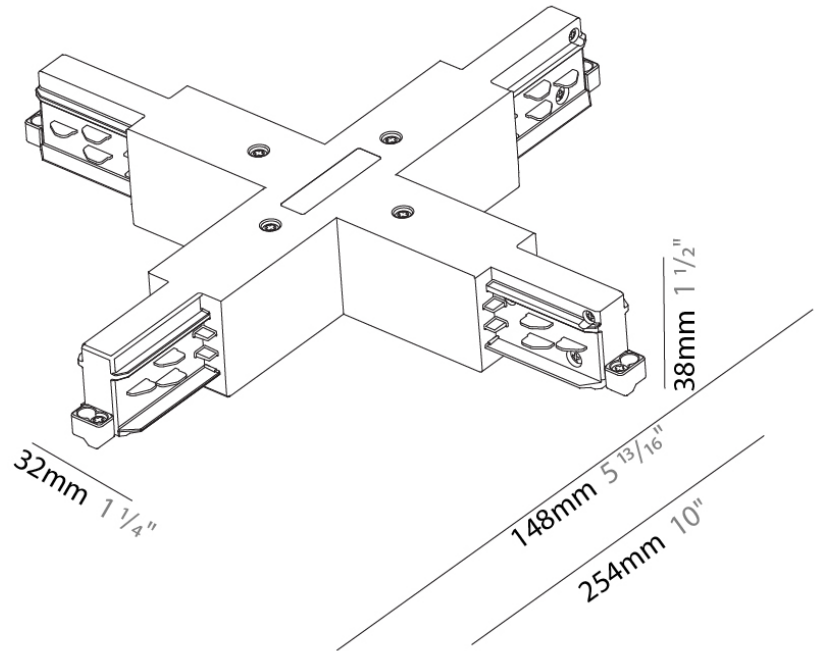

A32L420-TRK-TRI-SYS COMPONENTS TRACK

STR380-

DESCRIPTION
Track - X-Connector (Feedable) - _____

GENERAL
Partner: Prolight
Division: Architectural
Installation: Track

PHYSICAL
Length (mm): 148
Length (in): 5 ¹³/₁₆
Width (mm): 148
Width (in): 5 ¹³/₁₆
Height (mm): 38
Height (in): 1 ¹/₂
Fixture Finish: WHI / BLK / GRY
Fixture Material: Aluminum

RATINGS AND CERTIFICATIONS
Certified By: Certified for North American Standards
IP rating: IP20