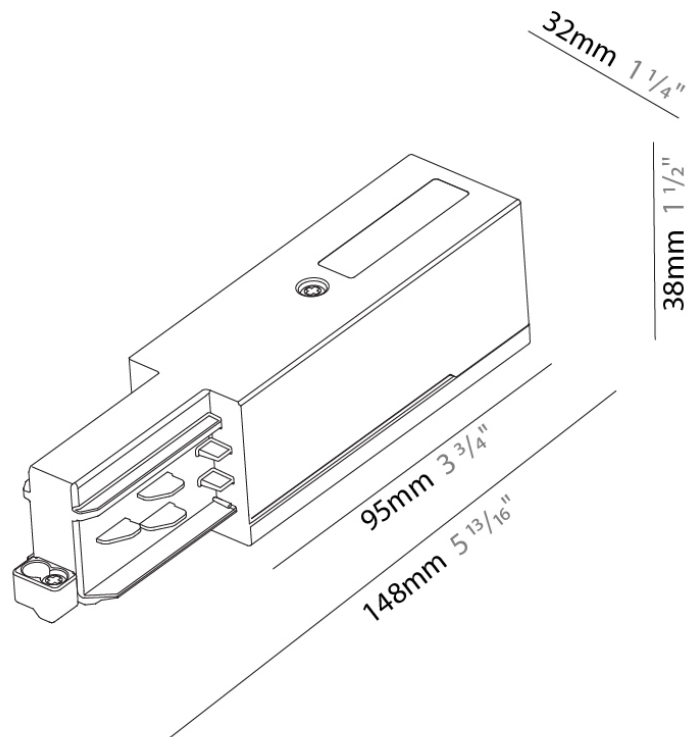

PROJECT	
TYPE	
NOTES	
QUANTITY	
DATE	

A32L420-TRK-TRI-SYS COMPONENTS TRACK

STR121-

DESCRIPTION

Track - End Feed - Left Side

GENERAL

Partner: Prolicht

Division: Architectural

Installation: Track

PHYSICAL

Length (mm): 148

Length (in): 5 ¹³/₁₆

Width (mm): 32

Width (in): 1 ¹/₄

Height (mm): 38

Height (in): 1 ¹/₂

Fixture Finish: WHI / BLK / GRY

Fixture Material: Aluminum

RATINGS AND CERTIFICATIONS

Certified By: Certified for North American Standards

IP rating: IP20

A