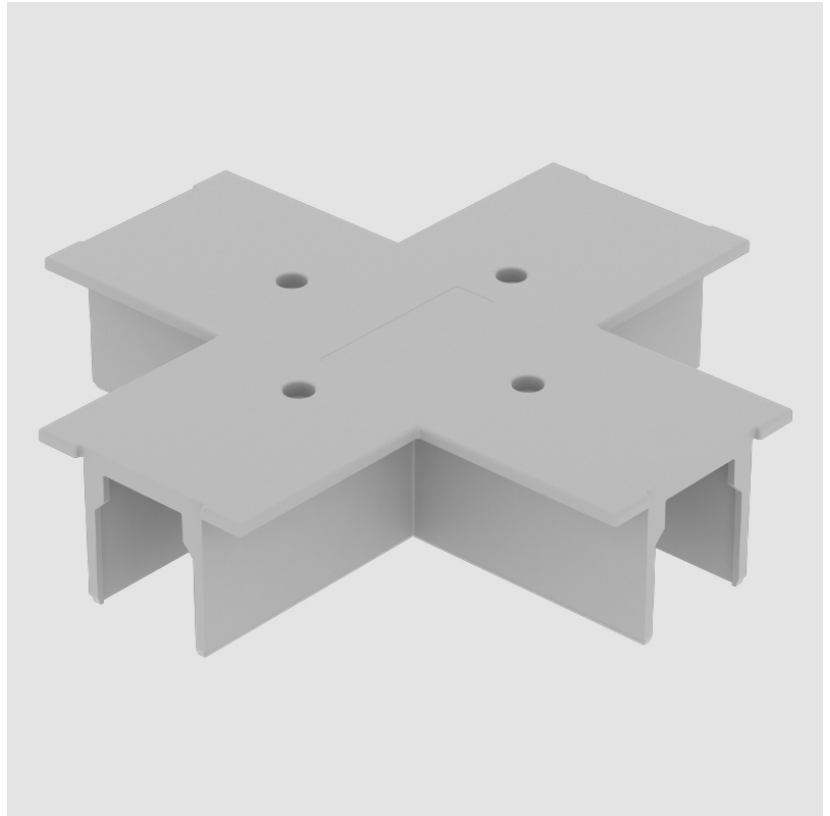

A32L420-TRK-TRI-SYS COMPONENTS TRACK

STR9017R-

DESCRIPTION
Track - Cover Cross Connector

GENERAL
Partner: Prolicht
Division: Architectural
Installation: Track

PHYSICAL
Length (mm): 148
Length (in): 5 ¹³/₁₆
Width (mm): 148
Width (in): 5 ¹³/₁₆
Height (mm): 34
Height (in): 1 ⁵/₁₆
Fixture Finish: WHI / BLK / GRY
Fixture Material: Aluminum