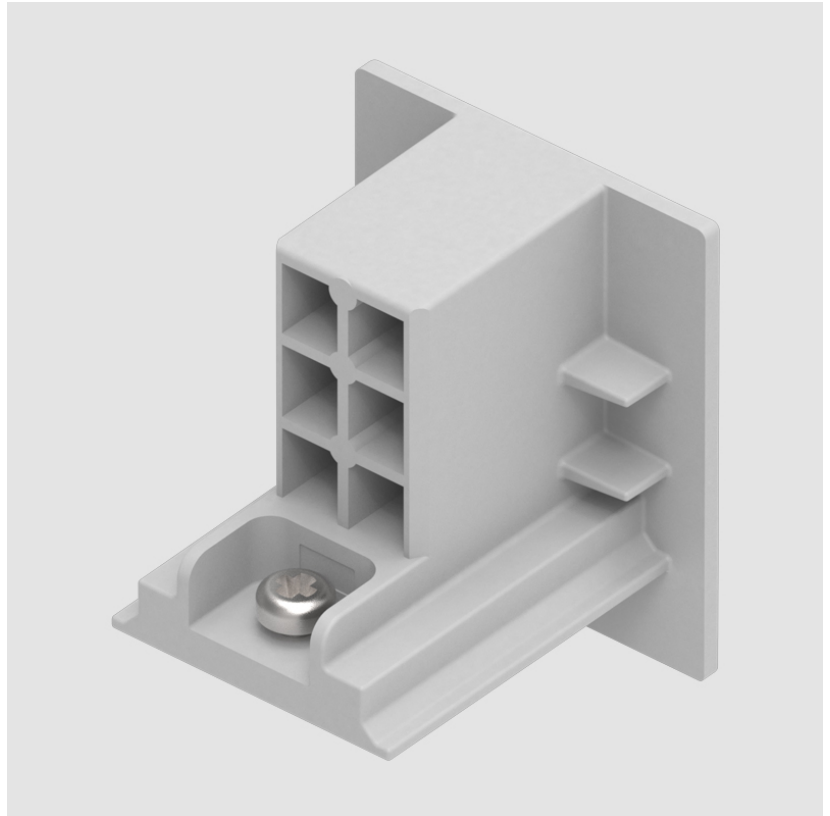

A32L420-TRK-TRI-SYS COMPONENTS SURFACE

STR4100-

DESCRIPTION

Track - Surface - End Cap -

GENERAL

Partner: Prolicht

Division: Architectural

Installation: Surface

PHYSICAL

Length (mm): 32

Length (in): 1 1/4

Width (mm): 32

Width (in): 1 1/4

Height (mm): 38

Height (in): 1 1/2

Fixture Finish: WHI / BLK / GRY

Fixture Material: Aluminum

RATINGS AND CERTIFICATIONS

Certified By: Certified for North American Standards

IP rating: IP20