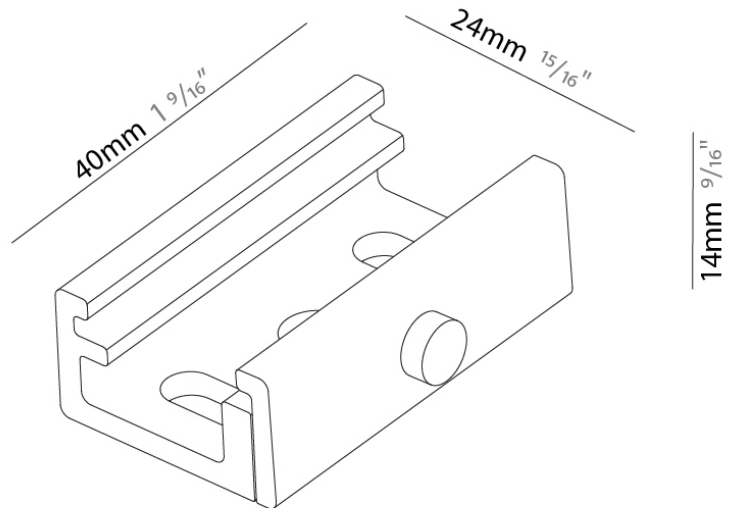

PROJECT	
TYPE	
NOTES	
QUANTITY	
DATE	

A32L420-TRK-TRI-SYS COMPONENTS TRACK

STR512-

DESCRIPTION
Track - Ceiling Mounting Bracket

GENERAL
Partner: Prolight
Division: Architectural
Installation: Track

PHYSICAL
Length (mm): 40
Length (in): 1 9/16
Width (mm): 24
Width (in): 15/16
Height (mm): 14
Height (in): 9/16
Fixture Finish: WHI / BLK
Fixture Material: Aluminum

RATINGS AND CERTIFICATIONS
Certified By: Certified for North American Standards
IP rating: IP20