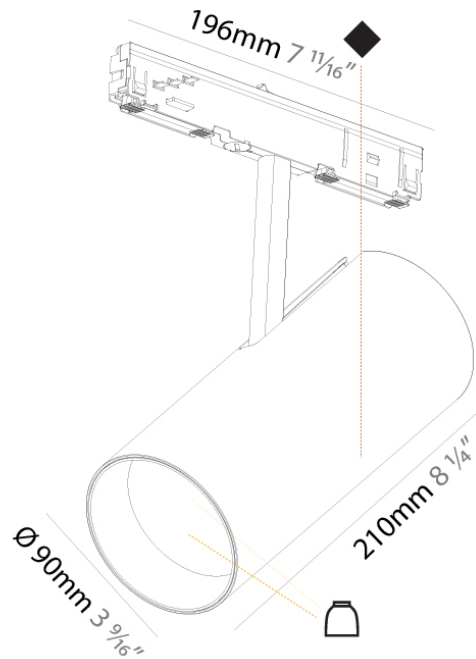

PHYSICAL

Aperture Sizes - Downlights: 2"
 Shape: Cylinder
 Diameter (mm): 75
 Diameter (in): 2 15/16
 Length (mm): 196
 Length (in): 7 11/16
 Height (mm): 190
 Height (in): 7 1/2
 Weight (kg): 0.768
 Weight (lbs): 1.693
 Fixture Finish: SSR / BKV / CWI / CRY / HAB / UFT / ITA / RUA / FTG / MYG / LOD / PUS / FRO / FUP / KIA / POP / BLS / SPG / MEY / GOH / CHC / COM / ABZ / JAG / OBR / MOS / ROR
 Fixture Material: Aluminum Die Cast

GENERAL

Series: Imagine
 Subseries: Imagine 90
 Partner: Prolicht
 Division: Architectural
 Light Distribution: Adjustable

PHYSICAL

Aperture Sizes - Downlights: 3"
 Shape: Cylinder
 Diameter (mm): 90
 Diameter (in): 3 1/2
 Length (mm): 196
 Length (in): 7 11/16
 Height (mm): 210
 Height (in): 8 1/4
 Weight (kg): 0.886
 Weight (lbs): 1.95
 Fixture Finish: SSR / BKV / CWI / CRY / HAB / UFT / ITA / RUA / FTG / MYG / LOD / PUS / FRO / FUP / KIA / POP / BLS / SPG / MEY / GOH / CHC / COM / ABZ / JAG / OBR / MOS / ROR
 Fixture Material: Aluminum Die Cast

OPTICAL

Reflector°: 18 / 26 / 40
 Adjustability: Rotational 350°; Tilt 90°
 Upon Request: Special Beam Angles

RATINGS AND CERTIFICATIONS

Certified By: Certified for North American Standards
 IP rating: IP20

Aperture Sizes - Downlights: 2"
 Shape: Cylinder
 Diameter (mm): 75
 Diameter (in): 2 ¹⁵/₁₆
 Height (mm): 204
 Height (in): 8 ¹/₁₆
 Weight (kg): 0.768
 Fixture Finish: SSR / BKV / CWI / CRY / HAB / UFT / ITA / RUA / FTG / MYG / LOD / PUS / FRO / FUP / KIA / POP / BLS / SPG / MEY / GOH / CHC / COM / ABZ / JAG / OBR / MOS / ROR
 Fixture Material: Aluminum Die Cast