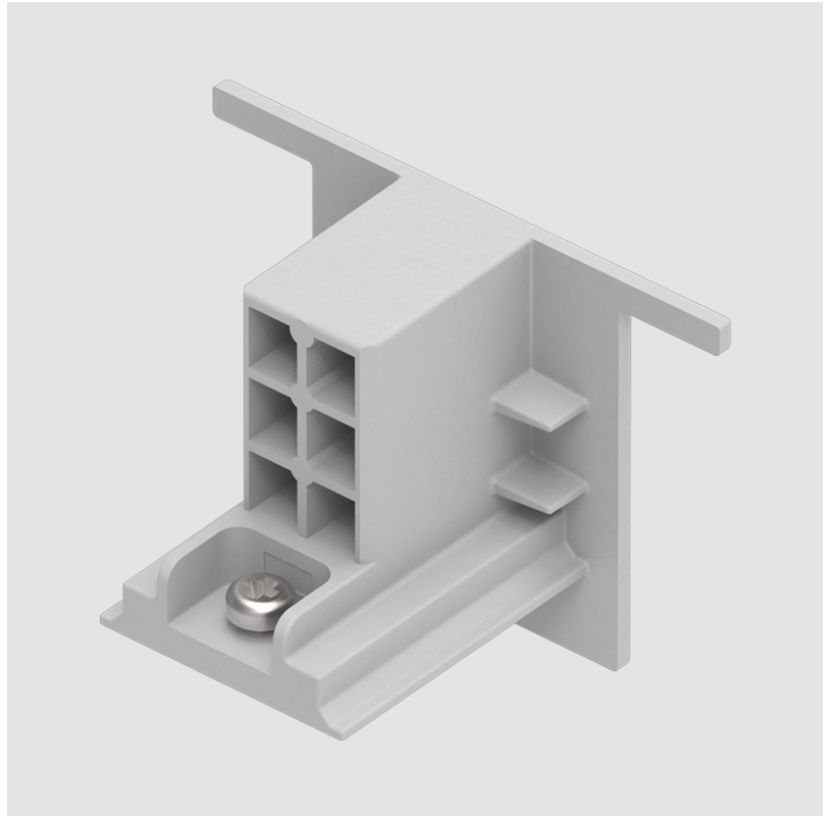

A32L420-TRK-TRI-SYS COMPONENTS SURFACE

STRR4100-

DESCRIPTION
Track - Recessed - End Cap -

GENERAL
Partner: Prolicht
Division: Architectural
Installation: Surface

PHYSICAL
Length (mm): 32
Length (in): 1 ¼
Width (mm): 32
Width (in): 1 ¼
Height (mm): 38
Height (in): 1 ½
Fixture Finish: WHI / BLK / GRY
Fixture Material: Aluminum

RATINGS AND CERTIFICATIONS
Certified By: Certified for North American Standards
IP rating: IP20