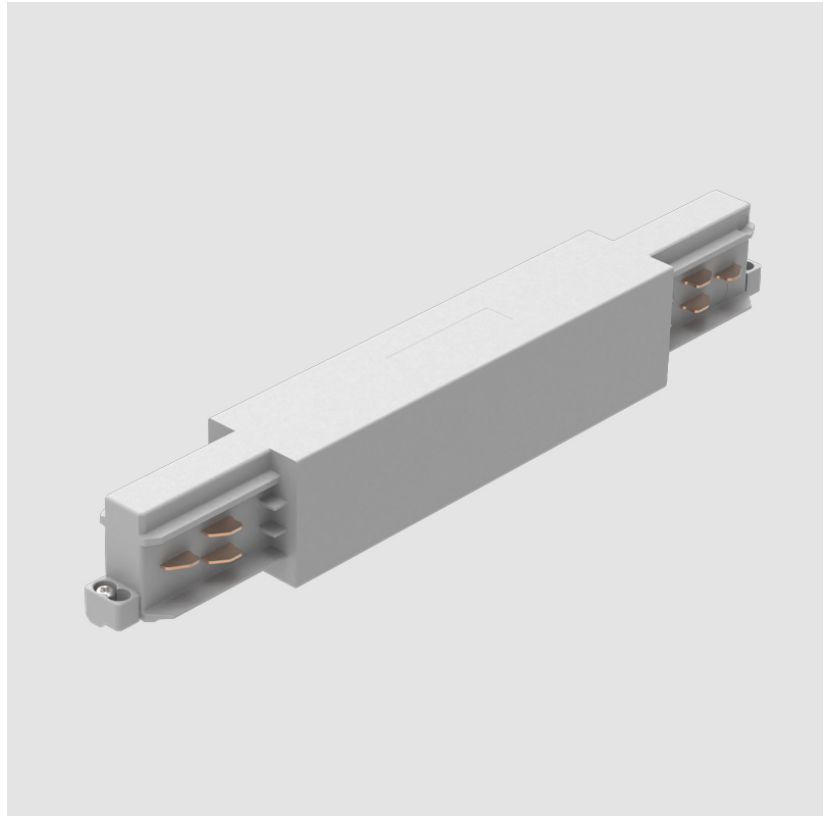

PROJECT	
TYPE	
NOTES	
QUANTITY	
DATE	

A32L420-TRK-TRI-SYS COMPONENTS TRACK

STR141-

DESCRIPTION

Track - Central Feed -

GENERAL

Partner: Prolight

Division: Architectural

Installation: Track

PHYSICAL

Length (mm): 254

Length (in): 10

Width (mm): 32

Width (in): 1 1/4

Height (mm): 38

Height (in): 1 5/16

Fixture Finish: WHI / BLK / GRY

Fixture Material: Aluminum

RATINGS AND CERTIFICATIONS

Certified By: Certified for North American Standards

IP rating: IP20

A