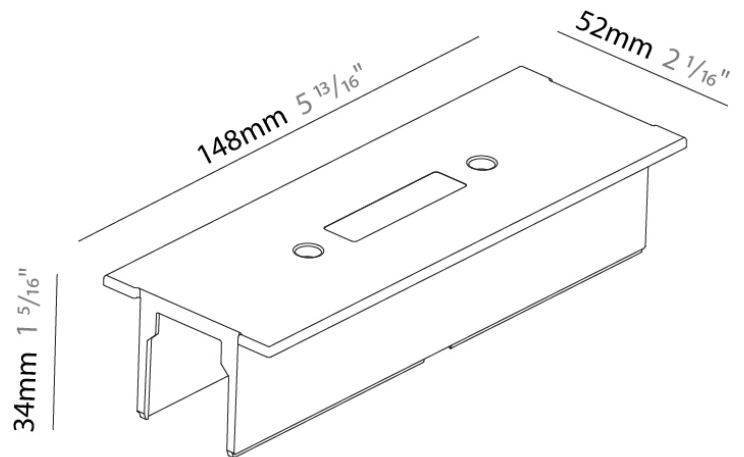

Length (mm): 148

Length (in): 5 ¹³/₁₆

Width (mm): 52

Width (in): 2 ¹/₁₆

Height (mm): 34

Height (in): 1 ⁵/₁₆

Fixture Finish: WHI / BLK / GRY

Fixture Material: Aluminum