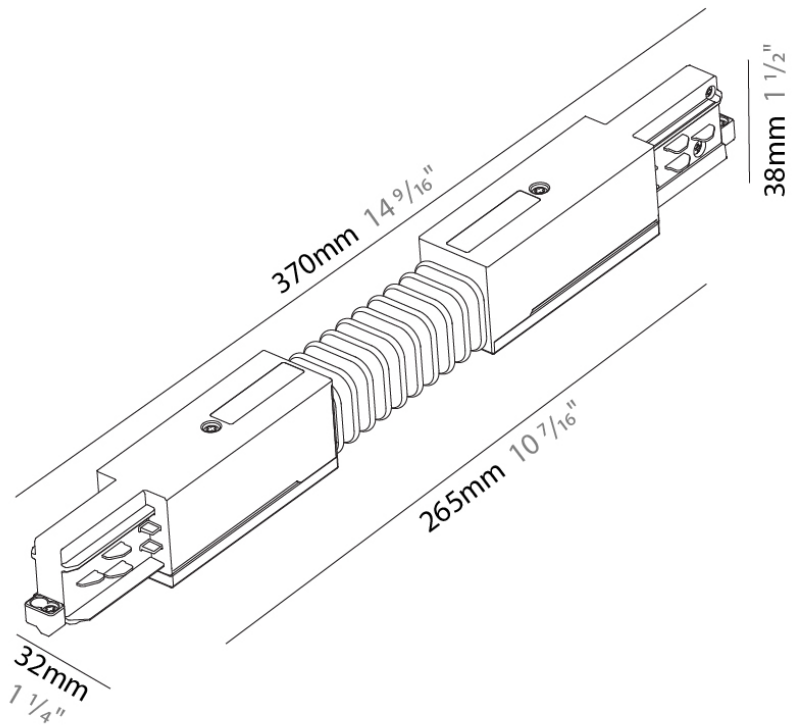

PROJECT	
TYPE	
NOTES	
QUANTITY	
DATE	

A32L420-TRK-TRI-SYS COMPONENTS TRACK

STR2300-

DESCRIPTION

Track - Flexible Connector -

GENERAL

Partner: Prolicht

Division: Architectural

Installation: Track

PHYSICAL

Length (mm): 370

Length (in): 14 ⁹/₁₆

Width (mm): 32

Width (in): 1 ¹/₄

Height (mm): 38

Height (in): 1 ⁵/₁₆

Fixture Finish: WHI / BLK / GRY

Fixture Material: Aluminum

RATINGS AND CERTIFICATIONS

Certified By: Certified for North American Standards

IP rating: IP20