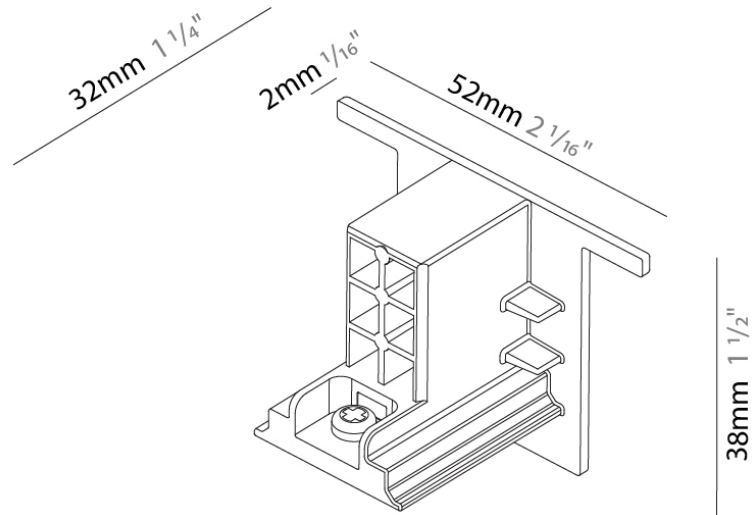

A32L420-TRK-TRI-SYS COMPONENTS SURFACE

STRR4100-

DESCRIPTION
Track - Recessed - End Cap -

GENERAL
Partner: Prolicht
Division: Architectural
Installation: Surface

PHYSICAL
Length (mm): 32
Length (in): 1 ¼
Width (mm): 32
Width (in): 1 ¼
Height (mm): 38
Height (in): 1 ½
Fixture Finish: WHI / BLK / GRY
Fixture Material: Aluminum

RATINGS AND CERTIFICATIONS
Certified By: Certified for North American Standards
IP rating: IP20