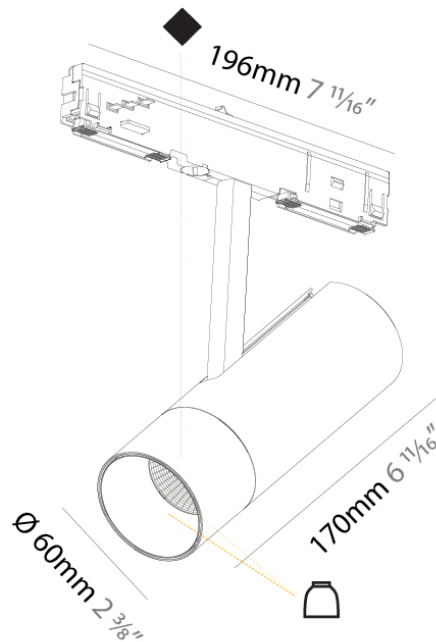

GENERAL

Series: Imagine
Subseries: Imagine 60
Partner: Prolight
Division: Architectural
Light Distribution: Adjustable

PHYSICAL

Aperture Sizes - Downlights: 2"
Shape: Cylinder
Diameter (mm): 60
Diameter (in): 2 3/8
Length (mm): 196
Length (in): 7 11/16
Height (mm): 170
Height (in): 6 11/16
Weight (kg): 0.564
Weight (lbs): 1.24
Fixture Finish: SSR / BKV / CWI / CRY / HAB / UFT / ITA / RUA / FTG / MYG / LOD / PUS / FRO / FUP / KIA / POP / BLS / SPG / MEY / GOH / CHC / COM / ABZ / JAG / OBR / MOS / ROR
Fixture Material: Aluminum Die Cast

ELECTRICAL

Input Wattage Range: 10 - 19 W
Lamp Type: LED (Zhaga Standard)
Input Wattage (W): 12.1 (2700K) / 14.7
Total Output Wattage (W): 11 (2700K) / 13.5
Dimming: Tri-Mode (Non-Dimming and Phase Dimming (120Vac only) and 0-10V Dimming)
Driver Included: Yes
Driver Location: Integrated
Driver Type: Constant Current - Universal
Driver Class: Class 2
Input Voltage (V): 120 - 277
Constant Current (MA): 350

LED

Delivered Lumen Range: 500 - 999 lm
Number of LEDs: 1
Color Temperature (°K): 2700 / 3000 / 3500 / 4000
Max. Delivered Lumen (lm): 520 / 580 / 627 / 640
Nominal Lumen (lm): 960 / 1070 / 1156 / 1180
CRI: >90 CRI
Lamp Life (hrs): 50000
Upon Request: Special Color Temperature Special LED

OPTICAL

Reflector°: 10
Beam Angle: 10
Adjustability: Rotational 350°; Tilt 90°
Upon Request: Special Beam Angles

RATINGS AND CERTIFICATIONS

Certified By: Certified for North American Standards
IP rating: IP20