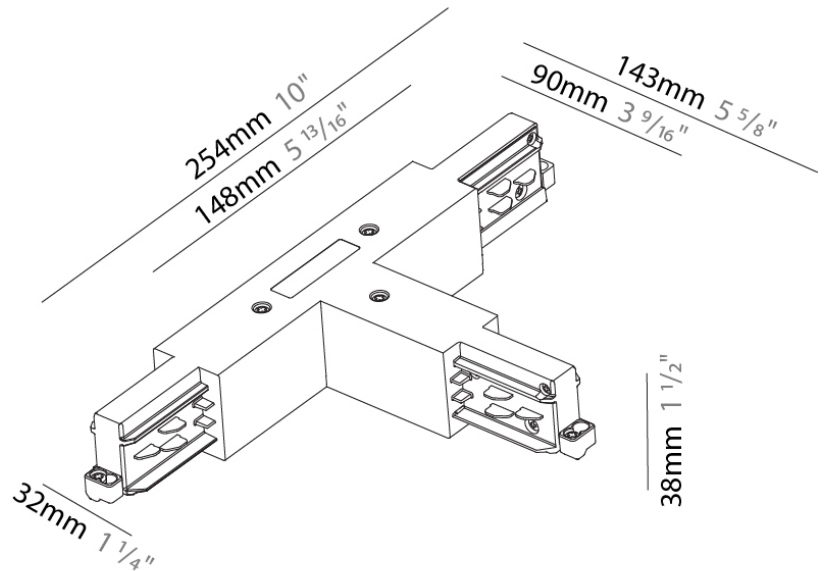

PROJECT	
TYPE	
NOTES	
QUANTITY	
DATE	

A32L420-TRK-TRI-SYS COMPONENTS TRACK

STR3900-

DESCRIPTION

Track - T-Connector, Inside (Feedable) -

GENERAL

Partner: Prolicht

Division: Architectural

Installation: Track

PHYSICAL

Length (mm): 254

Length (in): 10

Width (mm): 143

Width (in): $5 \frac{13}{16}$

Height (mm): 38

Height (in): $1 \frac{1}{2}$

Fixture Finish: WHI / BLK / GRY

Fixture Material: Aluminum

RATINGS AND CERTIFICATIONS

Certified By: Certified for North American Standards

IP rating: IP20