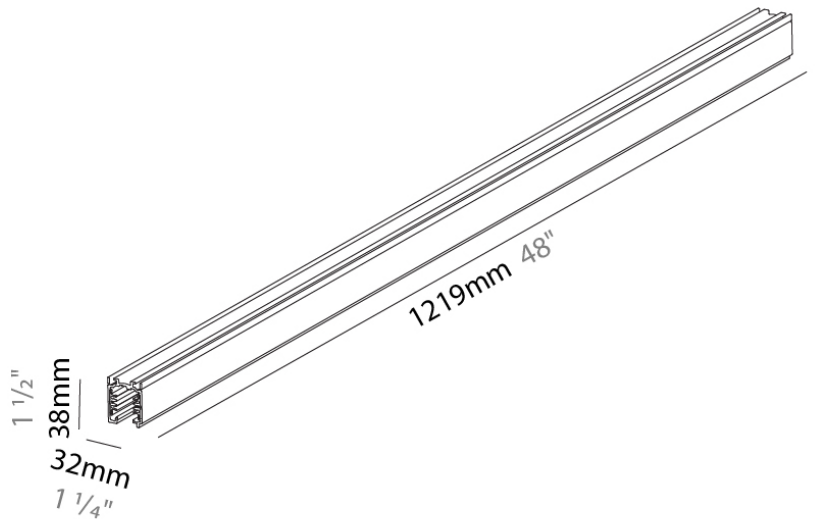

A32L420-TRK-TRI-SYS COMPONENTS TRACK

STRS4400-

DESCRIPTION

Track - 4' Surface Mount 3-Circuit Track - 120V

GENERAL

Partner: Prolight

Division: Architectural

Installation: Track

PHYSICAL

Shape: Rectangle

Length (mm): 1219

Length (in): 48

Width (mm): 32

Width (in): 1 1/4

Height (mm): 38

Height (in): 1 1/2

Fixture Finish: WHI / BLK / GRY

Fixture Material: Aluminum

ELECTRICAL

Driver Included: No

RATINGS AND CERTIFICATIONS

Certified By: Certified for North American Standards

IP rating: IP20