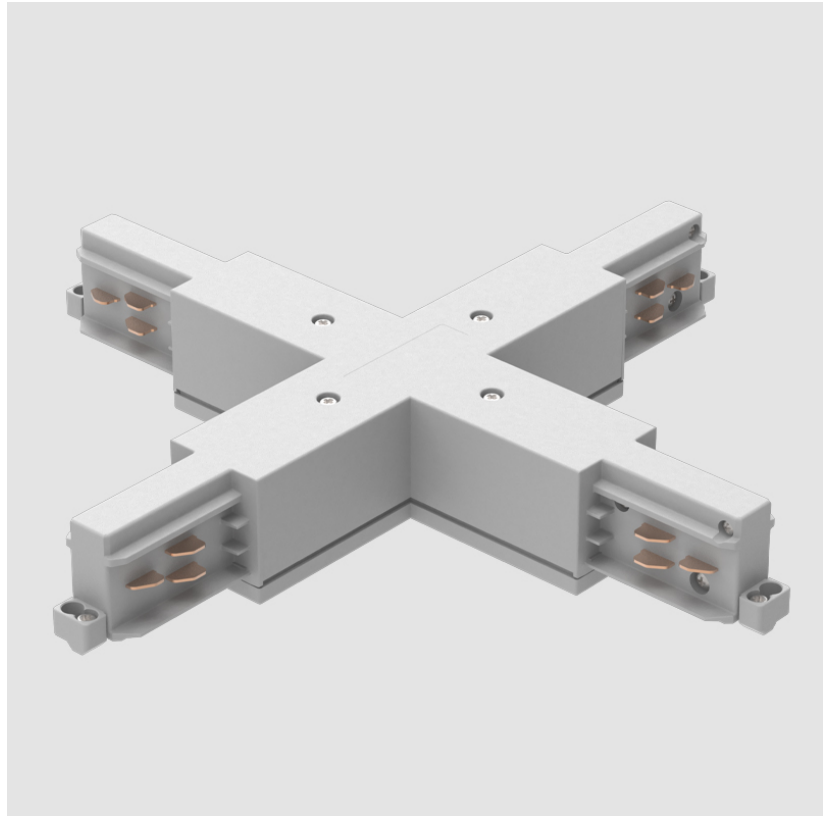

A32L420-TRK-TRI-SYS COMPONENTS TRACK

STR380-

DESCRIPTION
Track - X-Connector (Feedable) - _____

GENERAL
Partner: Prolight
Division: Architectural
Installation: Track

PHYSICAL
Length (mm): 148
Length (in): 5 ¹³/₁₆
Width (mm): 148
Width (in): 5 ¹³/₁₆
Height (mm): 38
Height (in): 1 ¹/₂
Fixture Finish: WHI / BLK / GRY
Fixture Material: Aluminum

RATINGS AND CERTIFICATIONS
Certified By: Certified for North American Standards
IP rating: IP20