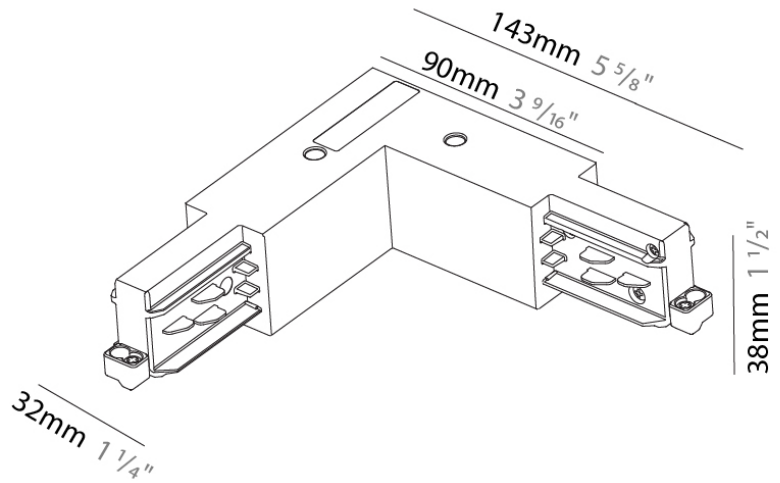

PROJECT	
TYPE	
NOTES	
QUANTITY	
DATE	

A32L420-TRK-TRI-SYS COMPONENTS TRACK

STR3500-

DESCRIPTION

Track - 3-Circuit L-Connector, Inside Corner (Feedable)

GENERAL

Partner: Prolicht

Division: Architectural

Installation: Track

PHYSICAL

Length (mm): 143

Length (in): 5 ⁵/₈

Width (mm): 32

Width (in): 1 ¹/₄

Height (mm): 38

Height (in): 1 ¹/₂

Fixture Finish: WHI / BLK / GRY

Fixture Material: Aluminum

RATINGS AND CERTIFICATIONS

Certified By: Certified for North American Standards

IP rating: IP20