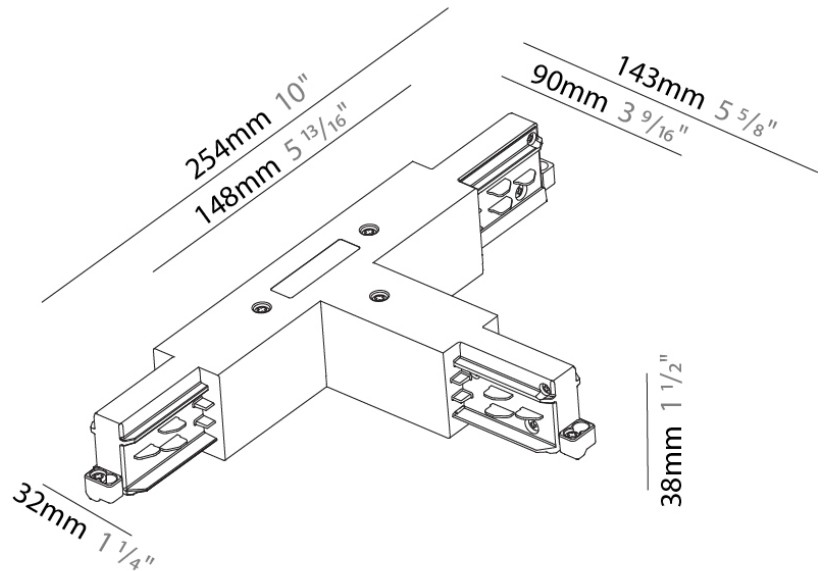

PROJECT	
TYPE	
NOTES	
QUANTITY	
DATE	

A32L420-TRK-TRI-SYS COMPONENTS TRACK

STR40001-

DESCRIPTION

Track - T-Connector, Outside (Feedable) -

GENERAL

Partner: Prolight

Division: Architectural

Installation: Track

PHYSICAL

Length (mm): 254

Length (in): 10

Width (mm): 143

Width (in): 5 ⁵/₈

Height (mm): 38

Height (in): 1 ¹/₂

Fixture Finish: WHI / BLK / GRY

Fixture Material: Aluminum

RATINGS AND CERTIFICATIONS

Certified By: Certified for North American Standards

IP rating: IP20