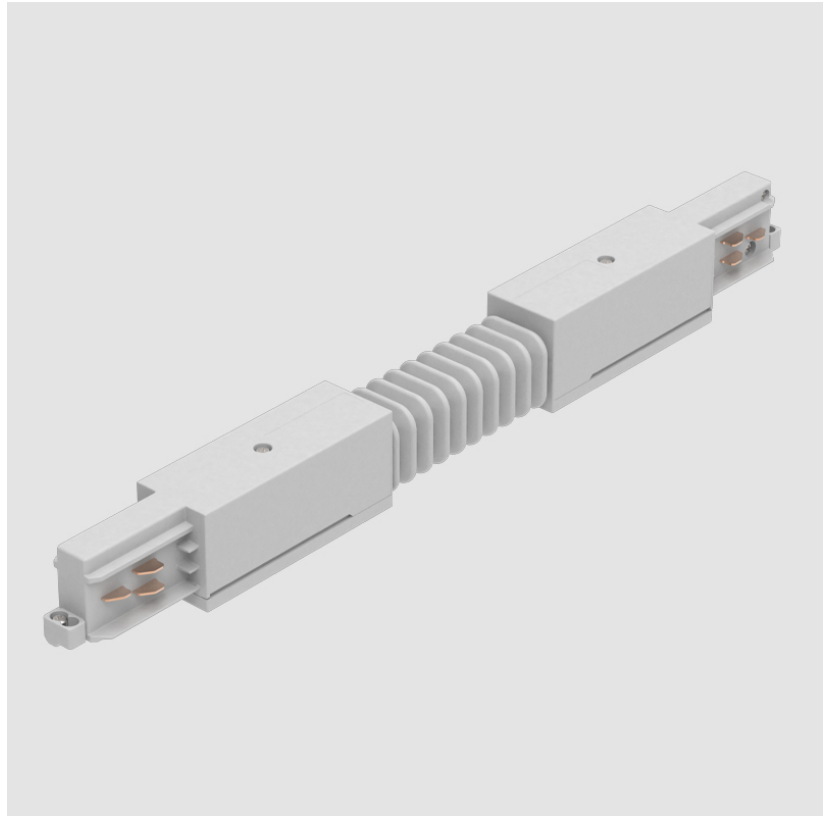

PROJECT	
TYPE	
NOTES	
QUANTITY	
DATE	

A32L420-TRK-TRI-SYS COMPONENTS TRACK

STR2300-

DESCRIPTION

Track - Flexible Connector -

GENERAL

Partner: Prolicht

Division: Architectural

Installation: Track

PHYSICAL

Length (mm): 370

Length (in): 14 ⁹/₁₆

Width (mm): 32

Width (in): 1 ¹/₄

Height (mm): 38

Height (in): 1 ⁵/₁₆

Fixture Finish: WHI / BLK / GRY

Fixture Material: Aluminum

RATINGS AND CERTIFICATIONS

Certified By: Certified for North American Standards

IP rating: IP20