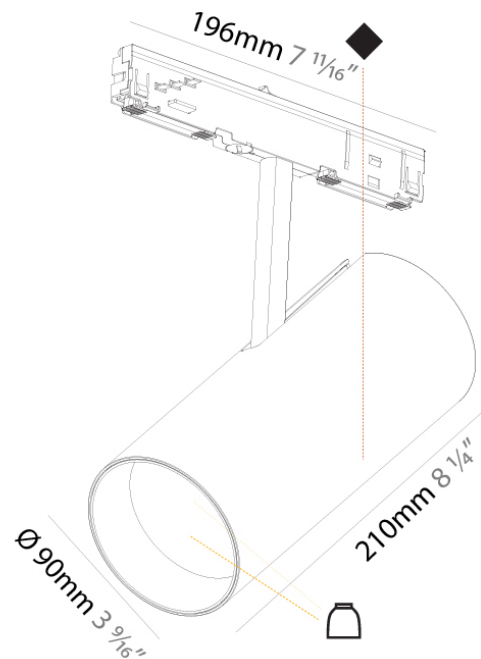

PHYSICAL

Aperture Sizes - Downlights: 2"
 Shape: Cylinder
 Diameter (mm): 75
 Diameter (in): 2 15/16
 Length (mm): 196
 Length (in): 7 11/16
 Height (mm): 190
 Height (in): 7 1/2
 Weight (kg): 0.768
 Weight (lbs): 1.693
 Fixture Finish: SSR / BKV / CWI / CRY / HAB / UFT / ITA / RUA / FTG / MYG / LOD / PUS / FRO / FUP / KIA / POP / BLS / SPG / MEY / GOH / CHC / COM / ABZ / JAG / OBR / MOS / ROR
 Fixture Material: Aluminum Die Cast

Diameter (in): 3 1/2

Length (mm): 196

Length (in): 7 11/16

Height (mm): 210

Height (in): 8 1/4

Weight (kg): 0.903

Weight (lbs): 1.99

Fixture Finish: SSR / BKV / CWI / CRY / HAB / UFT / ITA / RUA / FTG / MYG / LOD / PUS / FRO / FUP / KIA / POP / BLS / SPG / MEY / GOH / CHC / COM / ABZ / JAG / OBR / MOS / ROR

OPTICAL

Reflector°: 10

Beam Angle: 10

Adjustability: Rotational 350°; Tilt 90°

Upon Request: Special Beam Angles

RATINGS AND CERTIFICATIONS

Certified By: Certified for North American Standards

IP rating: IP20

GENERAL

Series: Imagine
 Subseries: Imagine 90
 Partner: Prolicht
 Division: Architectural
 Light Distribution: Adjustable

PHYSICAL

Aperture Sizes - Downlights: 3"
 Shape: Cylinder
 Diameter (mm): 90
 Diameter (in): 3 1/2
 Length (mm): 196
 Length (in): 7 11/16
 Height (mm): 210
 Height (in): 8 1/4
 Weight (kg): 0.886
 Weight (lbs): 1.95
 Fixture Finish: SSR / BKV / CWI / CRY / HAB / UFT / ITA / RUA / FTG / MYG / LOD / PUS / FRO / FUP / KIA / POP / BLS / SPG / MEY / GOH / CHC / COM / ABZ / JAG / OBR / MOS / ROR
 Fixture Material: Aluminum Die Cast