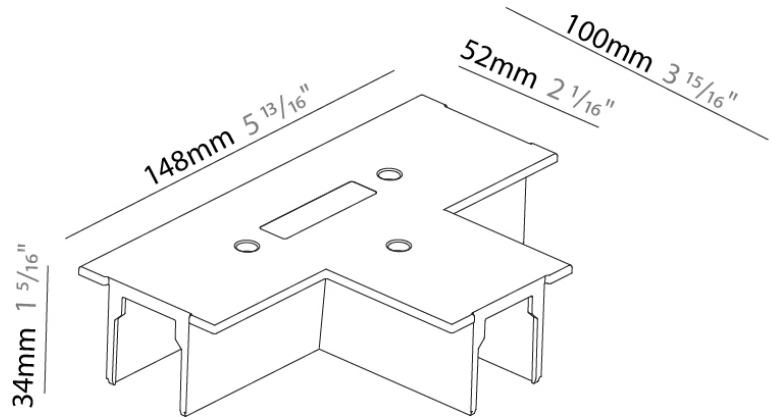

Length (in): $5 \frac{13}{16}$

Width (mm): 100

Width (in): $3 \frac{15}{16}$

Height (mm): 34

Height (in): $1 \frac{5}{16}$

Fixture Finish: WHI / BLK / GRY

Fixture Material: Aluminum

A