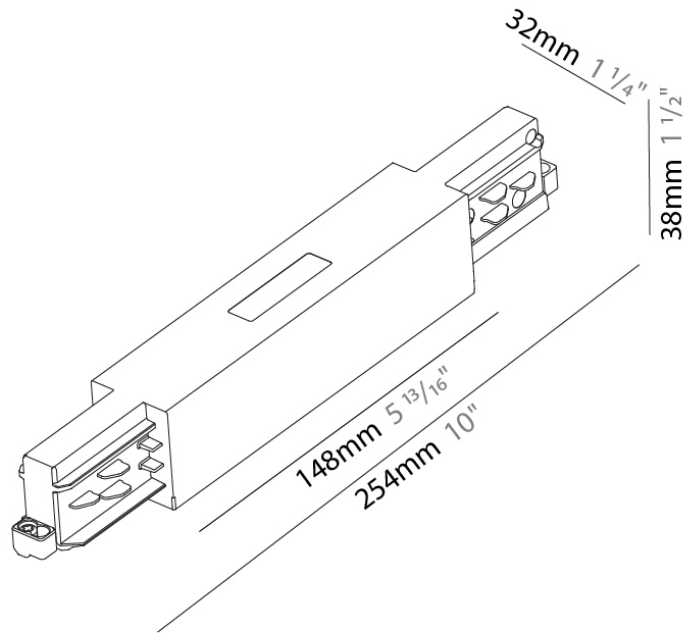

PROJECT	
TYPE	
NOTES	
QUANTITY	
DATE	

A32L420-TRK-TRI-SYS COMPONENTS TRACK

STR141-

DESCRIPTION

Track - Central Feed -

GENERAL

Partner: Prolight

Division: Architectural

Installation: Track

PHYSICAL

Length (mm): 254

Length (in): 10

Width (mm): 32

Width (in): 1 1/4

Height (mm): 38

Height (in): 1 5/16

Fixture Finish: WHI / BLK / GRY

Fixture Material: Aluminum

RATINGS AND CERTIFICATIONS

Certified By: Certified for North American Standards

IP rating: IP20

A