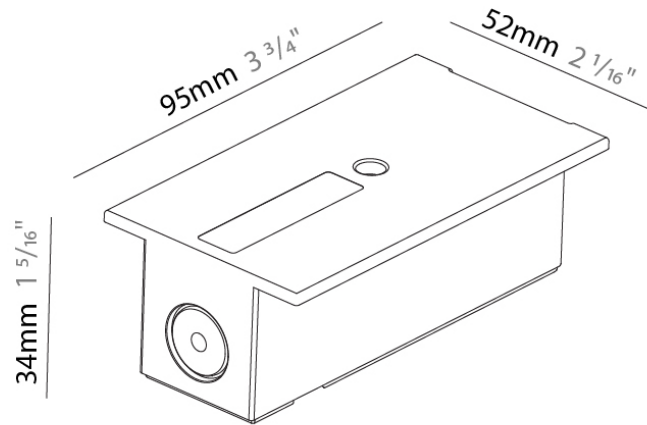

PROJECT	_____
TYPE	_____
NOTES	_____
QUANTITY	_____
DATE	_____

A32L420-TRK-TRI-SYS COMPONENTS TRACK

STR9001R-

DESCRIPTION

Track - Cover End Power Supply

GENERAL

Partner: Prolight

Division: Architectural

Installation: Track

PHYSICAL

Length (mm): 95

Length (in): 3 ³/₄

Width (mm): 52

Width (in): 2 ¹/₁₆

Height (mm): 34

Height (in): 1 ⁵/₁₆

Fixture Finish: WHI / BLK / GRY

Fixture Material: Aluminum

RATINGS AND CERTIFICATIONS

IP rating: IP20