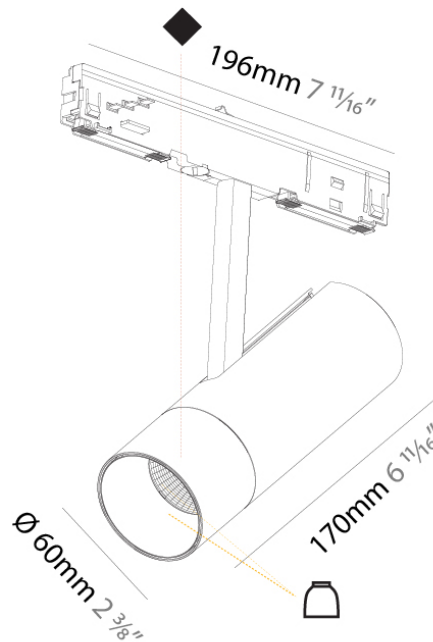

GENERAL

Series: Imagine
Subseries: Imagine 60
Partner: Prolicht
Division: Architectural
Light Distribution: Adjustable

PHYSICAL

Aperture Sizes - Downlights: 2"
Shape: Cylinder
Diameter (mm): 60
Diameter (in): 2 3/8
Length (mm): 196
Length (in): 7 11/16
Height (mm): 170
Height (in): 6 11/16
Weight (kg): 0.564
Weight (lbs): 1.24
Fixture Finish: SSR / BKV / CWI / CRY / HAB / UFT / ITA / RUA / FTG / MYG / LOD / PUS / FRO / FUP / KIA / POP / BLS / SPG / MEY / GOH / CHC / COM / ABZ / JAG / OBR / MOS / ROR
Fixture Material: Aluminum Die Cast

ELECTRICAL

Input Wattage Range: 10 - 19 W
Lamp Type: LED (Zhaga Standard)
Input Wattage (W): 13.4
Total Output Wattage (W): 12.2
Dimming: Tri-Mode (Non-Dimming and Phase Dimming (120Vac only) and 0-10V Dimming)
Driver Included: Yes
Driver Location: Integrated
Driver Type: Constant Current - Universal
Driver Class: Class 2
Input Voltage (V): 120 - 277
Constant Current (MA): 350

LED

Delivered Lumen Range: 500 - 1999 lm
Number of LEDs: 1
Color Temperature (°K): 2700 / 3000 / 3500 / 4000
Max. Delivered Lumen (lm): 709 / 735 / 773 / 854
CRI: >90 CRI
Lamp Life (hrs): 50000
Upon Request: Special Color Temperature Special LED

OPTICAL

Reflector°: 16 / 32 / 46
Adjustability: Rotational 350°; Tilt 90°
Upon Request: Special Beam Angles

RATINGS AND CERTIFICATIONS

Certified By: Certified for North American Standards
IP rating: IP20