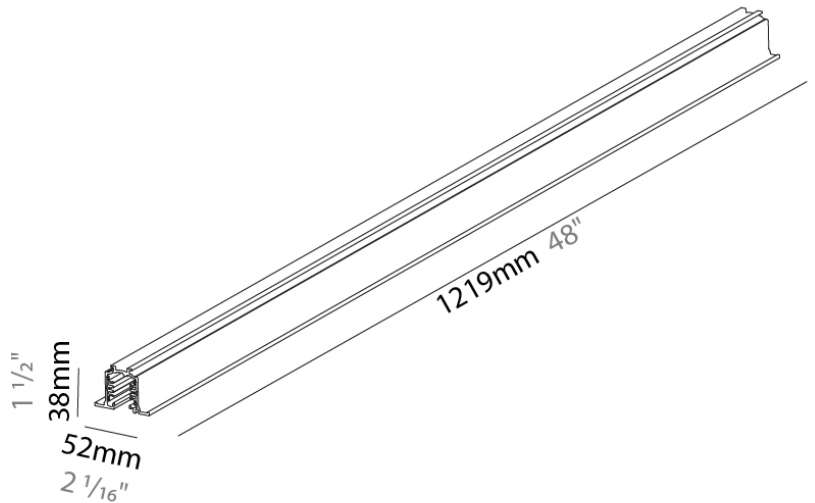

PROJECT
TYPE
NOTES
QUANTITY
DATE

A32L420-TRK-TRI-SYS COMPONENTS TRACK

STRR4400-

DESCRIPTION

Track - 4' Recessed Mount 3-Circuit Track - Gray

GENERAL

Partner: Prolight

Division: Architectural

Installation: Track

PHYSICAL

Shape: Rectangle

Length (mm): 1219

Length (in): 48

Width (mm): 32

Width (in): 1 1/4

Height (mm): 38

Height (in): 1 1/2

Fixture Finish: WHI / BLK / GRY

Fixture Material: Aluminum

RATINGS AND CERTIFICATIONS

Certified By: Certified for North American Standards

IP rating: IP20