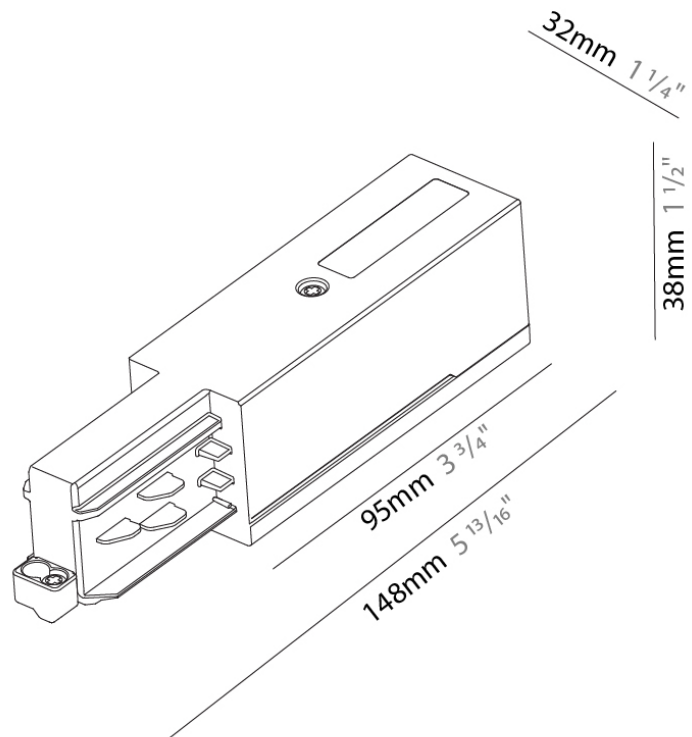

A32L420-TRK-TRI-SYS COMPONENTS TRACK

STR1110-

DESCRIPTION

Track - End Feed - Right Side

GENERAL

Partner: Prolicht

Division: Architectural

Installation: Track

PHYSICAL

Length (mm): 148

Length (in): 5 ¹³/₁₆

Width (mm): 32

Width (in): 1 ¹/₄

Height (mm): 38

Height (in): 1 ¹/₂

Fixture Finish: WHI / BLK / GRY

Fixture Material: Aluminum

RATINGS AND CERTIFICATIONS

Certified By: Certified for North American Standards

IP rating: IP20