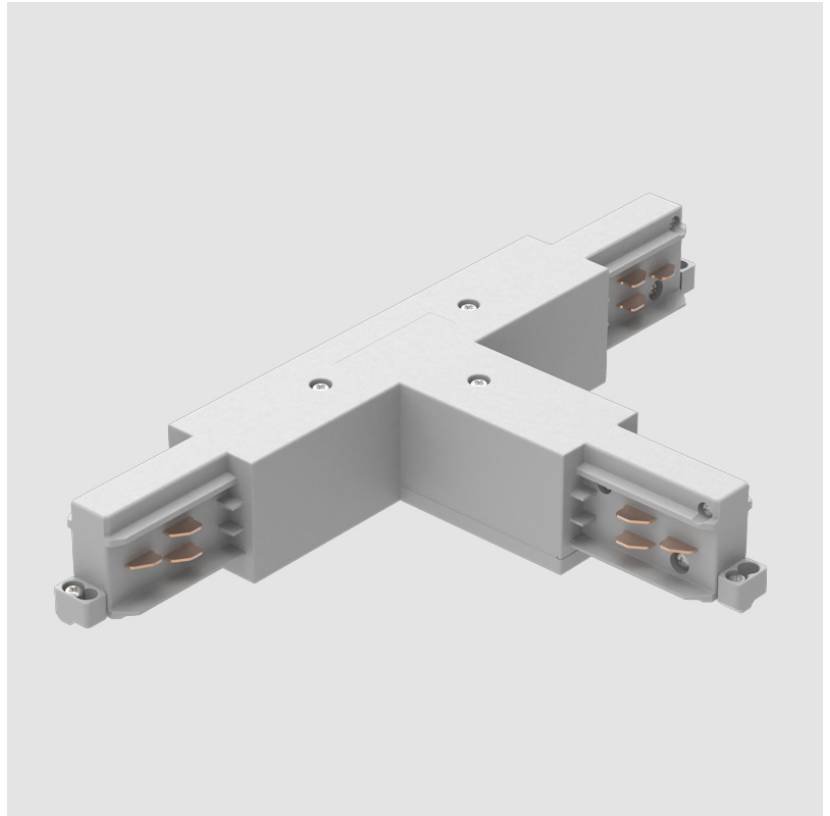

PROJECT	
TYPE	
NOTES	
QUANTITY	
DATE	

A32L420-TRK-TRI-SYS COMPONENTS TRACK

STR3900-

DESCRIPTION

Track - T-Connector, Inside (Feedable) -

GENERAL

Partner: Prolicht

Division: Architectural

Installation: Track

PHYSICAL

Length (mm): 254

Length (in): 10

Width (mm): 143

Width (in): $5 \frac{13}{16}$

Height (mm): 38

Height (in): $1 \frac{1}{2}$

Fixture Finish: WHI / BLK / GRY

Fixture Material: Aluminum

RATINGS AND CERTIFICATIONS

Certified By: Certified for North American Standards

IP rating: IP20