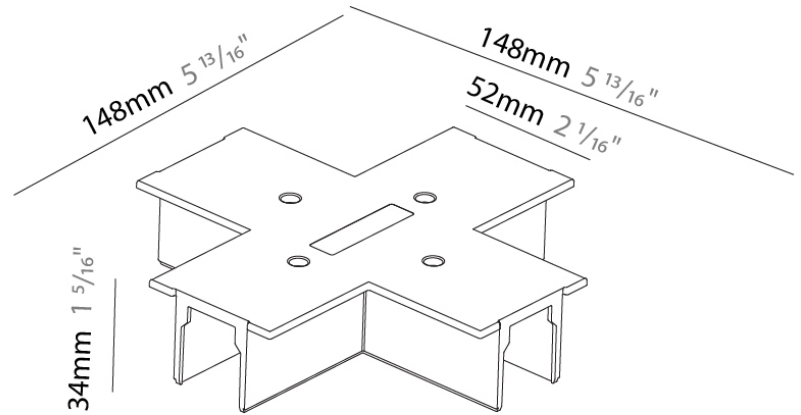

A32L420-TRK-TRI-SYS COMPONENTS TRACK

STR9017R-

DESCRIPTION
Track - Cover Cross Connector

GENERAL
Partner: Prolicht
Division: Architectural
Installation: Track

PHYSICAL
Length (mm): 148
Length (in): 5 ¹³/₁₆
Width (mm): 148
Width (in): 5 ¹³/₁₆
Height (mm): 34
Height (in): 1 ⁵/₁₆
Fixture Finish: WHI / BLK / GRY
Fixture Material: Aluminum