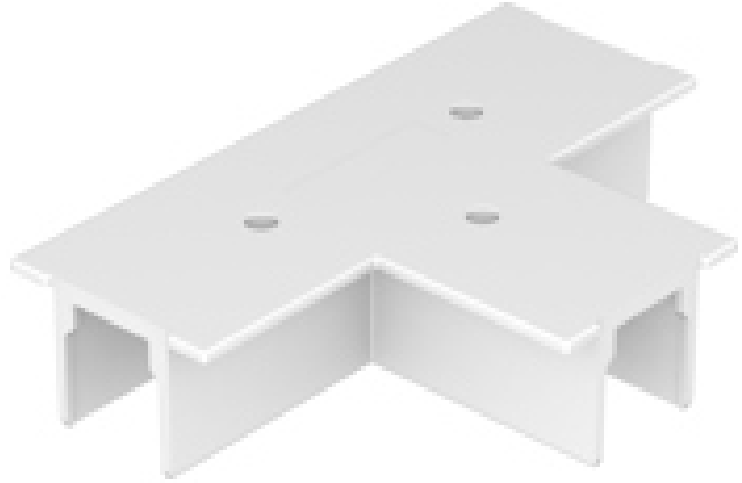

Length (in): $5 \frac{13}{16}$

Width (mm): 100

Width (in): $3 \frac{15}{16}$

Height (mm): 34

Height (in): $1 \frac{5}{16}$

Fixture Finish: WHI / BLK / GRY

Fixture Material: Aluminum

A