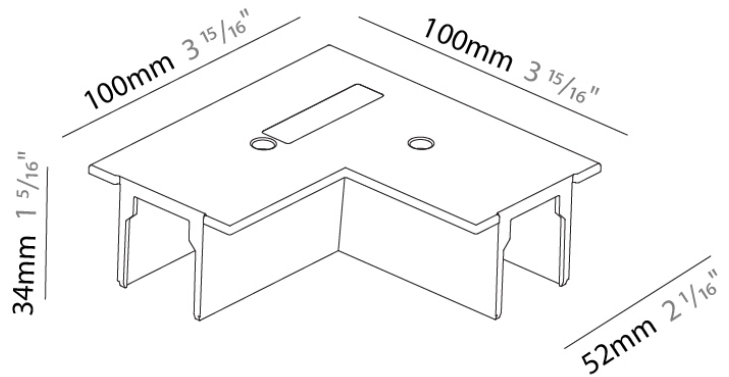

A32L420-TRK-TRI-SYS COMPONENTS TRACK

STR9011R-

DESCRIPTION

Track - Cover Corner Connector

GENERAL

Partner: Prolicht

Division: Architectural

Installation: Track

PHYSICAL

Length (mm): 100

Length (in): $3 \frac{15}{16}$

Width (mm): 100

Width (in): $3 \frac{15}{16}$

Height (mm): 34

Height (in): $1 \frac{5}{16}$

Fixture Finish: WHI / BLK / GRY

Fixture Material: Aluminum