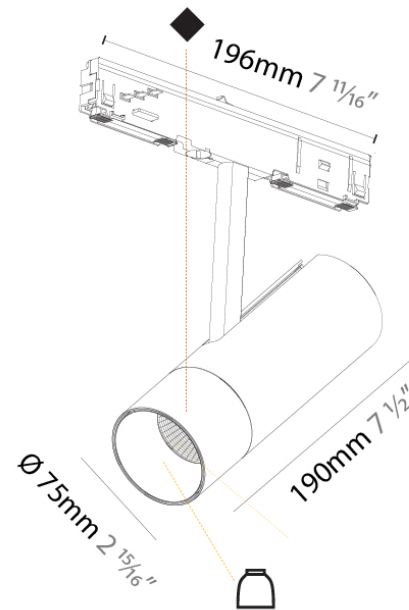

GENERAL

Series: Imagine
Subseries: Imagine 75
Partner: Prolicht
Division: Architectural
Light Distribution: Adjustable

PHYSICAL

Aperture Sizes - Downlights: 2"
Shape: Cylinder
Diameter (mm): 75
Diameter (in): 2 15/16
Length (mm): 196
Length (in): 7 11/16
Height (mm): 190
Height (in): 7 1/2
Weight (kg): 0.768
Weight (lbs): 1.693
Fixture Finish: SSR / BKV / CWI / CRY / HAB / UFT / ITA / RUA / FTG / MYG / LOD / PUS / FRO / FUP / KIA / POP / BLS / SPG / MEY / GOH / CHC / COM / ABZ / JAG / OBR / MOS / ROR
Fixture Material: Aluminum Die Cast

ELECTRICAL

Input Wattage Range: 10 - 19 W
Lamp Type: LED (Zhaga Standard)
Input Wattage (W): 20
Total Output Wattage (W): 18.7
Dimming: Tri-Mode (Non-Dimming and Phase Dimming (120Vac only) and 0-10V Dimming)
Driver Included: Yes
Driver Location: Integrated
Driver Type: Constant Current - Universal
Driver Class: Class 2
Input Voltage (V): 120 - 277
Constant Current (MA): 500

LED

Delivered Lumen Range: 1000 - 1999 lm
Number of LEDs: 1
Color Temperature (°K): 2700 / 3000 / 3500 / 4000
Max. Delivered Lumen (lm): 1490 / 1520 / 1607 / 1640
Nominal Lumen (lm): 2360 / 2420 / 2548 / 2600
CRI: >90 CRI
Lamp Life (hrs): 50000
Upon Request: Special Color Temperature Special LED

OPTICAL

Reflector°: 20 / 25 / 40
Adjustability: Rotational 350°; Tilt 90°
Upon Request: Special Beam Angles

RATINGS AND CERTIFICATIONS

Certified By: Certified for North American Standards
IP rating: IP20