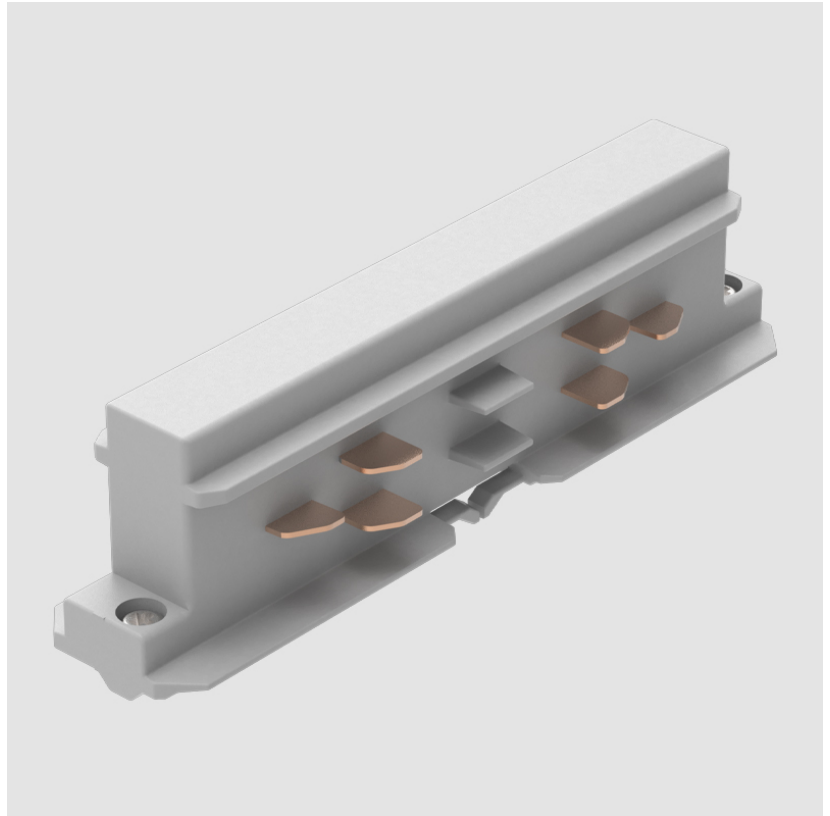

PROJECT	_____
TYPE	_____
NOTES	_____
QUANTITY	_____
DATE	_____

A32L420-TRK-TRI-SYS COMPONENTS TRACK

STR2100-

DESCRIPTION

Track - Straight Connector -

GENERAL

Partner: Prolicht

Division: Architectural

Installation: Track

PHYSICAL

Length (mm): 115

Length (in): 4 1/2"

Width (mm): 26

Width (in): 1"

Height (mm): 33

Height (in): 1 5/16"

Fixture Finish: WHI / BLK / GRY

Fixture Material: Aluminum

RATINGS AND CERTIFICATIONS

Certified By: Certified for North American Standards

IP rating: IP20

A