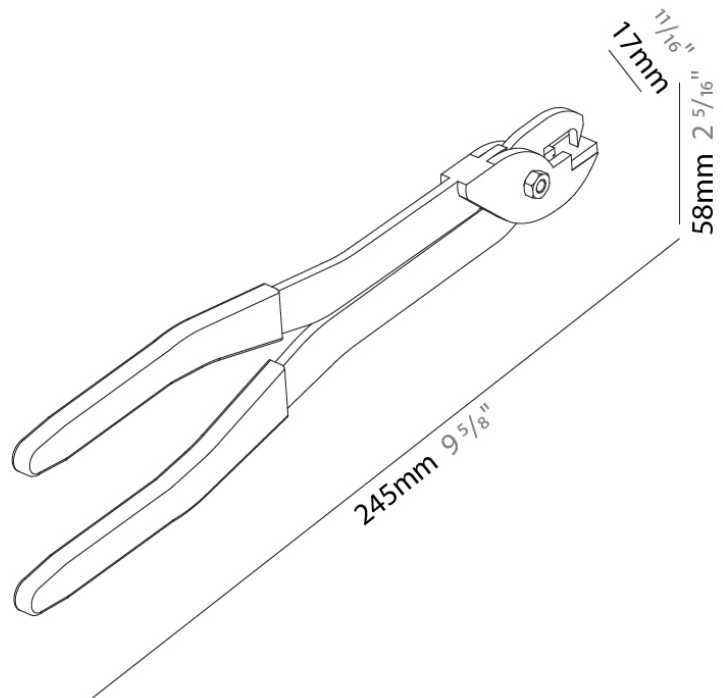

A32L420-TRK-TRI-SYS COMPONENTS TRACK

STRV120

DESCRIPTION

Cutting Tool for Track Conductors

GENERAL

Partner: Prolight

Division: Architectural

Installation: Track

PHYSICAL

Length (mm): 245

Length (in): 9 ⁵/₈

Height (mm): 58

Height (in): 2 ⁵/₁₆

Fixture Material: Aluminum

ELECTRICAL

Driver Included: No

RATINGS AND CERTIFICATIONS

Certified By: Certified for North American Standards

IP rating: IP20

A