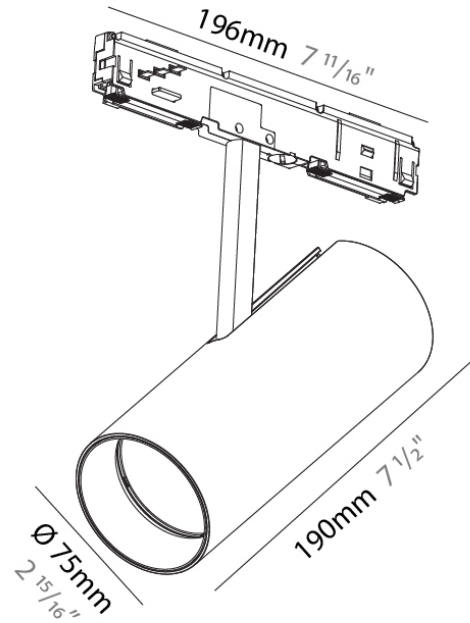

A32L420-TRK-TRI-SYS COMPONENTS TRACK

A3T124-

DESCRIPTION

Imagine Plus - 2Look4 20 Track - 13.2W / 16.5W LED (Zhaga Standard) LED (Zhaga Standard) - 2700K / 3000K / 4000K - Reflectors 20° / 25° / 40°

GENERAL

Series: Imagine
Subseries: Imagine Plus
Partner: Prolicht
Division: Architectural
Installation: Track
Product Type: Spots
Mounting Location: Ceiling
Light Distribution: Adjustable

PHYSICAL

Aperture Sizes - Downlights: 2"
Shape: Cylinder
Diameter (mm): 75
Diameter (in): 2 ¹⁵/₁₆
Height (mm): 204
Height (in): 8 ¹/₁₆
Weight (kg): 0.768
Fixture Finish: SSR / BKV / CWI / CRY / HAB / UFT / ITA / RUA / FTG / MYG / LOD / PUS / FRO / FUP / KIA / POP / BLS / SPG / MEY / GOH / CHC / COM / ABZ / JAG / OBR / MOS / ROR
Fixture Material: Aluminum Die Cast

ELECTRICAL

Input Wattage Range: 10 - 19 W
Lamp Type: LED (Zhaga Standard)
Input Wattage (W): 13.2 / 16.5
Total Output Wattage (W): 12.1 / 14.7
Dimming: Non-Dimmable
Driver Included: Yes
Driver Location: Integrated
Driver Type: Constant Current - Universal
Driver Class: Class 2
Input Voltage (V): 120 - 277
Constant Current (MA): 350

LED

Delivered Lumen Range: 500 - 1999 lm
Color Temperature (°K): 2700 / 3000 / 4000
Max. Delivered Lumen (lm): 890 / 990 / 1100
CRI: >90 CRI
Lamp Life (hrs): 50000

OPTICAL

Reflector°: 20 / 25 / 40
Adjustability: Rotational 350°; Tilt 90°

RATINGS AND CERTIFICATIONS

Certified By: Certified for North American Standards
IP rating: IP20