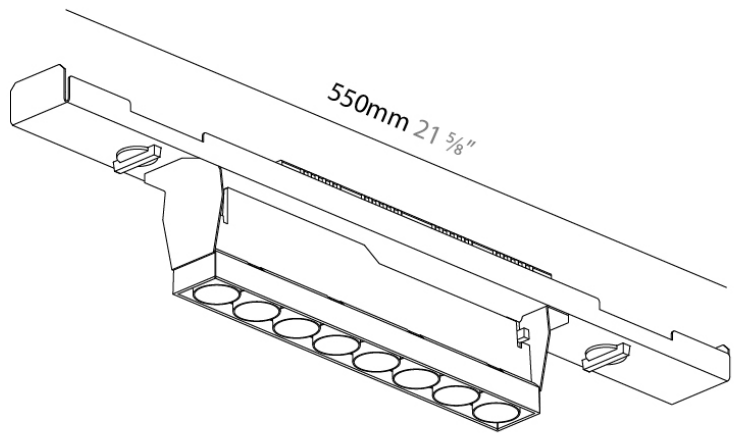

ELECTRICAL

Input Wattage Range: 20 - 29 W _____
Lamp Type: LED (Zhaga Standard) _____
Input Wattage (W): 26.6 _____
Total Output Wattage (W): 25.8 _____
Dimming: Tri-Mode (Non-Dimming and Phase Dimming (120Vac only) and 0-10V Dimming) _____
Driver Included: Yes _____
Driver Location: Integrated _____
Driver Type: Constant Current - Universal _____
Driver Class: Class 2 _____
Input Voltage (V): 120 - 277 _____
Constant Current (MA): 1050 _____

LED

Delivered Lumen Range: 1000 - 1999 lm _____
Number of LEDs: 8 _____
Color Temperature (°K): 2700 / 3000 / 3500 / 4000 _____
Max. Delivered Lumen (lm): 1561 / 1685 / 1721 / 1756 _____
Nominal Lumen (lm): 1760 / 1900 / 1940 / 1980 _____
CRI: >90 CRI _____
Lamp Life (hrs): 50000 _____
Upon Request: Special Color Temperature RGBW Tunable Special LED _____

OPTICAL

Reflector°: 8 / 14 / 34 _____
Adjustability: Tilt ±25° _____
Upon Request: Special Beam Angles _____

RATINGS AND CERTIFICATIONS

Certified By: Certified for North American Standards _____
IP rating: IP20 _____