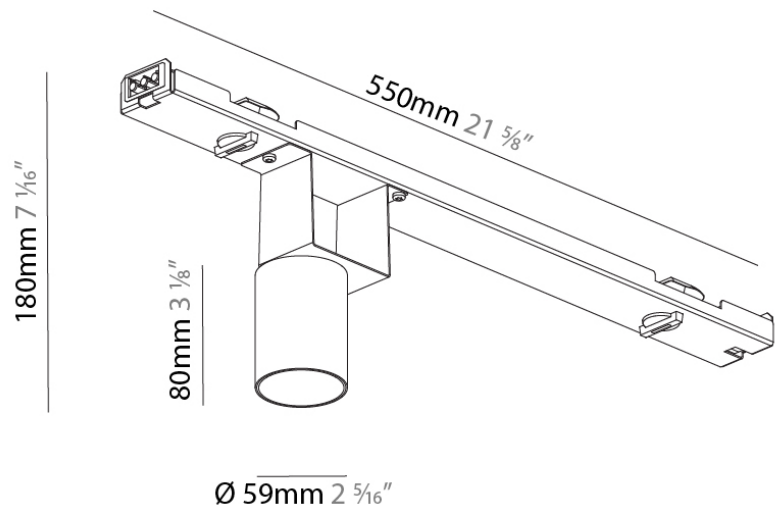

Series: Centriq
Partner: Prolicht
Division: Architectural
Installation: Track
Product Type: Spots
Mounting Location: Ceiling
Light Distribution: Adjustable / Direct

PHYSICAL

Aperture Sizes - Downlights: 2"
Shape: Cylinder
Diameter (mm): 59
Diameter (in): 2 ⁵/₁₆
Length (mm): 550
Length (in): 21 ⁵/₈
Height (mm): 80
Height (in): 3 ¹/₈
Weight (kg): 0.868
Weight (lbs): 1.914
Fixture Finish: SSR / BKV / CWI / CRY / HAB / UFT / ITA / RUA / FTG / MYG / LOD / PUS / FRO / FUP / KIA / POP / BLS / SPG / MEY / GOH / CHC / COM / ABZ / JAG / OBR / MOS / ROR
Fixture Material: Aluminum

ELECTRICAL

Input Wattage Range: 10 - 19 W
Lamp Type: LED (Zhaga Standard)
Input Wattage (W): 12.1 / 14.7
Total Output Wattage (W): 11 / 13.4
Dimming: Tri-Mode (Non-Dimming and Phase Dimming (120Vac only) and 0-10V Dimming)
Driver Included: Yes
Driver Location: Integrated
Driver Type: Constant Current - Universal
Driver Class: Class 2
Input Voltage (V): 120 - 277
Constant Current (MA): 350

LED

Delivered Lumen Range: 500 - 999 lm
Number of LEDs: 1
Color Temperature (°K): 2700 / 3000 / 3500 / 4000
Max. Delivered Lumen (lm): 520 / 580 / 627 / 640
Nominal Lumen (lm): 960 / 1070 / 1157 / 1180
CRI: >90 CRI
Lamp Life (hrs): 50000
Upon Request: Special Color Temperature Special Led

OPTICAL

Beam Angle: 10
Adjustability: Rotational 340°; Tilt 90°
Upon Request: Special Beam Angles

RATINGS AND CERTIFICATIONS

Certified By: Certified for North American Standards
IP rating: IP20