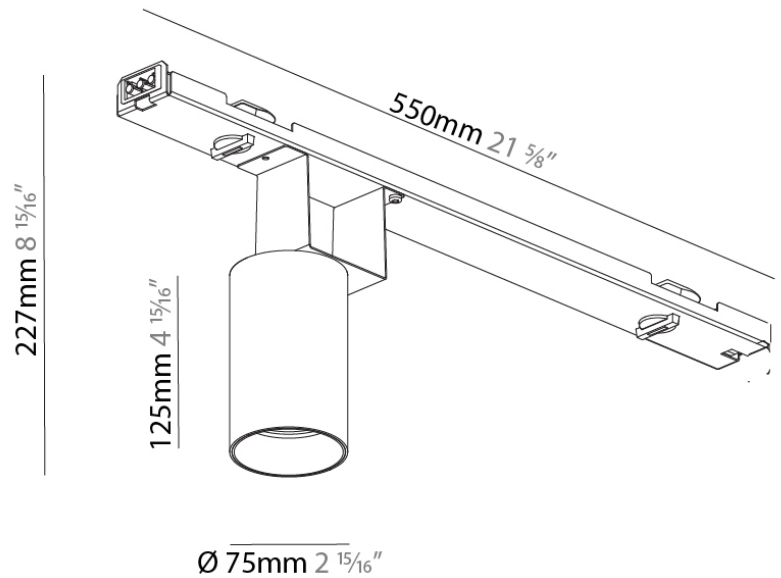

PHYSICAL

Aperture Sizes - Downlights: 2"
Shape: Cylinder
Diameter (mm): 75
Diameter (in): 2 15/16
Length (mm): 550
Length (in): 21 5/8
Height (mm): 125
Height (in): 4 15/16
Weight (kg): 1.041
Weight (lbs): 2.30
Fixture Finish: SSR / BKV / CWI / CRY / HAB / UFT / ITA / RUA / FTG / MYG / LOD / PUS / FRO / FUP / KIA / POP / BLS / SPG / MEY / GOH / CHC / COM / ABZ / JAG / OBR / MOS / ROR
Fixture Material: Aluminum

ELECTRICAL

Input Wattage Range: 10 - 19 W
Lamp Type: LED (Zhaga Standard)
Input Wattage (W): 12.1 / 14.7
Total Output Wattage (W): 11 / 13.4
Dimming: Tri-Mode (Non-Dimming and Phase Dimming (120Vac only) and 0-10V Dimming)
Driver Included: Yes
Driver Location: Integrated
Driver Type: Constant Current - Universal
Driver Class: Class 2
Input Voltage (V): 120 - 277
Constant Current (MA): 350

LED

Delivered Lumen Range: 500 - 1999 lm
Number of LEDs: 1
Color Temperature (°K): 2700 / 3000 / 3500 / 4000
Max. Delivered Lumen (lm): 870 / 970 / 1039 / 1060
Nominal Lumen (lm): 960 / 1070 / 1156 / 1180
CRI: >90 CRI
Lamp Life (hrs): 50000
Upon Request: Special Color Temperature Special Led

OPTICAL

Beam Angle: 10
Adjustability: Rotational 340°; Tilt 90°
Upon Request: Special Beam Angles

RATINGS AND CERTIFICATIONS

Certified By: Certified for North American Standards
IP rating: IP20