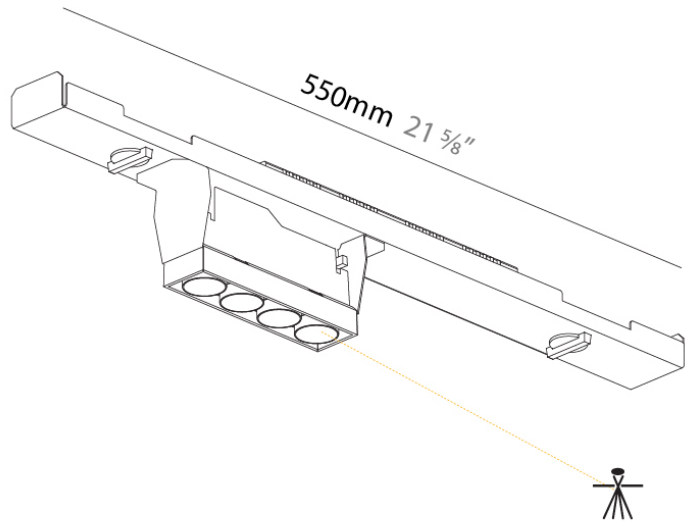

PROJECT	
TYPE	
NOTES	
QUANTITY	
DATE	

A32L450-PLG-TRI-SYS COMPONENTS TRACK

A380146-

DESCRIPTION

Magiq 4 Micro-Dot - 2Look4 50 Plug Profile Insert - 13.3W LED (Zhaga Standard) - 2700K / 3000K / 3500K / 4000K - Black - Dimmable - Lens - Optics 22° / 38°

GENERAL

Series: Magiq Micro Dot
Subseries: Magiq 2 Cell Micro-Dot
Brand: Prolicht
Division: Architectural
Mounting Type: Track
Mounting Location: Ceiling
Subcategory: Spots

PHYSICAL

Shape: Rectangle
Length (mm): 550
Length (in): 21 ⁵/₈
Width (mm): 49
Width (in): 1 ¹⁵/₁₆
Height (mm): 93
Height (in): 3 ¹¹/₁₆
Light Distribution: Adjustable / Direct
Fixture Finish: BLK
Fixture Material: Aluminum Die Cast

ELECTRICAL

Input Wattage Range: 10 - 19 W
Lamp Type: LED (Zhaga Standard)
Input Wattage (W): 14.3
Total Output Wattage (W): 12.1
Dimming: Tri-Mode (Non-Dimming and Phase Dimming (120Vac only) and 0-10V Dimming)
Driver Included: Yes
Driver Location: Integrated
Driver Type: Constant Current - Universal
Driver Class: Class 2
Input Voltage (V): 120 - 277
Constant Current (MA): 1050

LED

Delivered Lumen Range: 500 - 999 lm
Number of LEDs: 4
Color Temperature (°K): 2700 / 3000 / 3500 / 4000
Max. Delivered Lumen (lm): 588 / 635 / 648 / 661
Nominal Lumen (lm): 880 / 950 / 970 / +990
CRI: >90 CRI
Lamp Life (hrs): 50000

OPTICAL

Optic°: 22 / 38

RATINGS AND CERTIFICATIONS

Certified By: Certified for North American Standards
IP rating: IP20