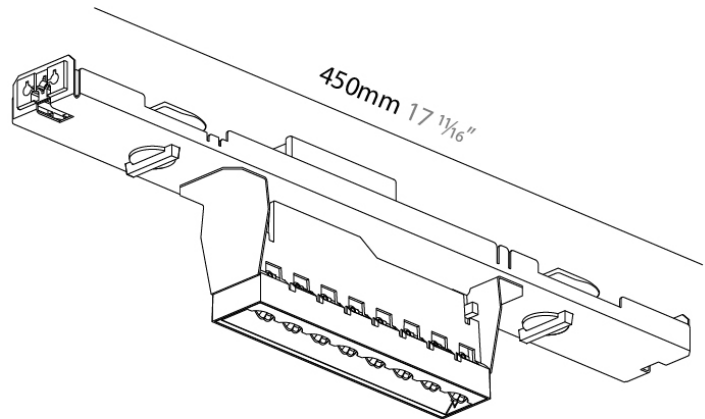

A38856-

DESCRIPTION

Magiq Hollow Wallwash - Track Head - 19.0W LED (Zhaga Standard) - 2700K / 3000K / 4000K - Black

GENERAL

Series: Magiq Hollow Wallwash

Subseries: Magiq Hollow Wallwash Black

Partner: Prolicht

Division: Architectural

Installation: Track

Product Type: Linear Profiles

Mounting Location: Ceiling

Light Distribution: Asymmetric

PHYSICAL

Shape: Rectangle

Length (mm): 450

Length (in): 17 ¹¹/₁₆

Width (mm): 49

Width (in): 1 ¹⁵/₁₆

Height (mm): 99

Height (in): 3 ¹⁴/₁₆

Weight (kg): 0.962

Weight (lbs): 2.12

Fixture Material: Aluminum Die Cast

ELECTRICAL

Input Wattage Range: 10 - 19 W

Lamp Type: LED (Zhaga Standard)

Input Wattage (W): 19.0

Total Output Wattage (W): 17.3

Dimming: Tri-Mode (Non-Dimming and Phase Dimming (120Vac only) and 0-10V Dimming)

Driver Included: Yes

Driver Location: Integrated

Driver Type: Constant Current - Universal

Driver Class: Class 2

Input Voltage (V): 120 - 277

Constant Current (MA): 700

LED

Delivered Lumen Range: 1000 - 1999 lm

Number of LEDs: 8

Color Temperature (°K): 2700 / 3000 / 4000

Max. Delivered Lumen (lm): 1113 / 1177 / 1346

Nominal Lumen (lm): 1328.2 / 1404.5 / 1606.3

CRI: >90 CRI

Lamp Life (hrs): 50000

Upon Request: Special Color Temperature RGBW Tunable

OPTICAL

Adjustability: Tilt ±25°

Upon Request: Special Beam Angles

RATINGS AND CERTIFICATIONS

Certified By: Certified for North American Standards

IP rating: IP20