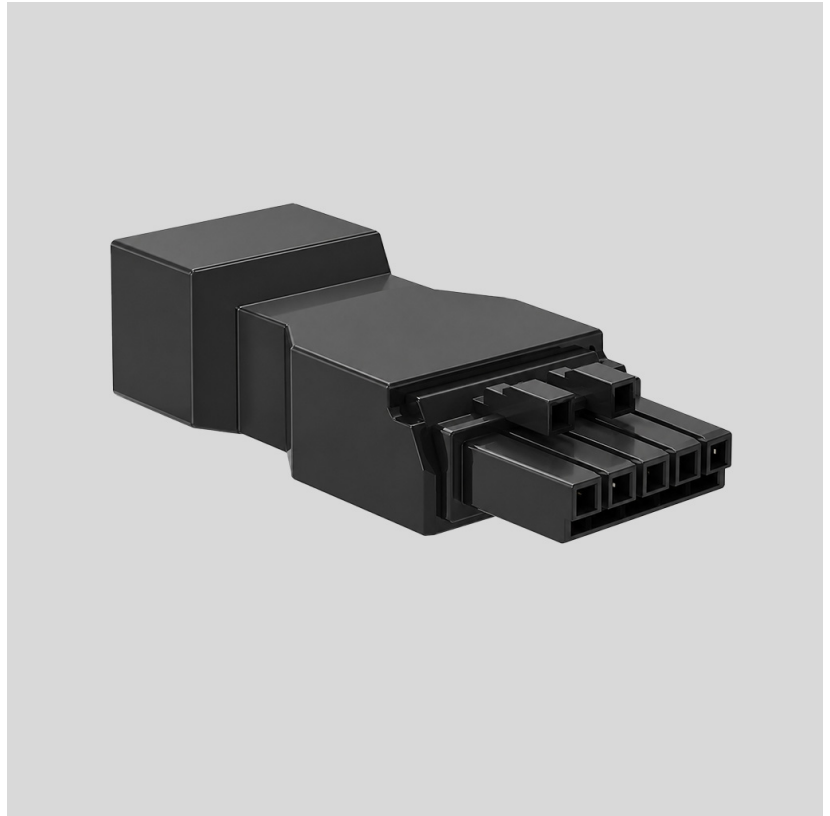

Height (mm): 22

Height (in): 9/10

Weight (kg): 0.01

Weight (lbs): 3/8

Fixture Material: Plastic

RATINGS AND CERTIFICATIONS

Certified By: Certified for North American Standards

IP rating: IP20