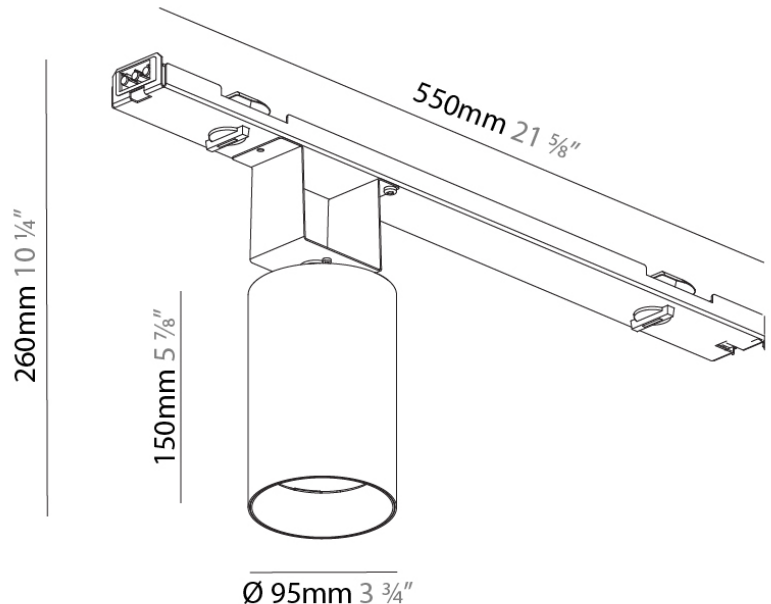

GENERAL

Series: Centriq
Brand: Prolicht
Division: Architectural
Mounting Type: Track
Mounting Location: Ceiling
Subcategory: Spots

PHYSICAL

Shape: Cylinder
Diameter (mm): 95
Diameter (in): 3 13/16
Length (mm): 550
Length (in): 21 5/8
Height (mm): 150
Height (in): 5 7/8
Light Distribution: Adjustable / Direct
Weight (kg): 1.69
Weight (lbs): 3.73
Fixture Finish: SSR / BKV / CWI / CRY / HAB / UFT / ITA / RUA / FTG / MYG / LOD / PUS / FRO / FUP / KIA / POP / BLS / SPG / MEY / GOH / GUM / CHC / COM / ABZ / JAG / OBR / MOS / ROR
Fixture Material: Aluminum

ELECTRICAL

Input Wattage Range: 20 - 29 W
Lamp Type: LED (Zhaga Standard)
Input Wattage (W): 26.4
Total Output Wattage (W): 24
Dimming: Tri-Mode (Non-Dimming and Phase Dimming (120Vac only) and 0-10V Dimming)
Driver Included: Yes
Driver Location: Integrated
Driver Type: Constant Current - Universal
Driver Class: Class 2
Input Voltage (V): 120 - 277
Constant Current (MA): 700

LED

Delivered Lumen Range: 2000 - 2999 lm
Number of LEDs: 1
Color Temperature (°K): 2700 / 3000 / 3500 / 4000
Max. Delivered Lumen (lm): 2210 / 2270 / 2391 / 2440
Nominal Lumen (lm): 3210 / 3290 / 3459 / 3530
CRI: >90 CRI
Lamp Life (hrs): 50000
Upon Request: Special Color Temperature Special Led

OPTICAL

Reflector°: 18 / 26 / 40
Adjustability: Rotational 340°; Tilt 90°
Upon Request: Special Beam Angles

RATINGS AND CERTIFICATIONS

Certified By: Certified for North American Standards
IP rating: IP20