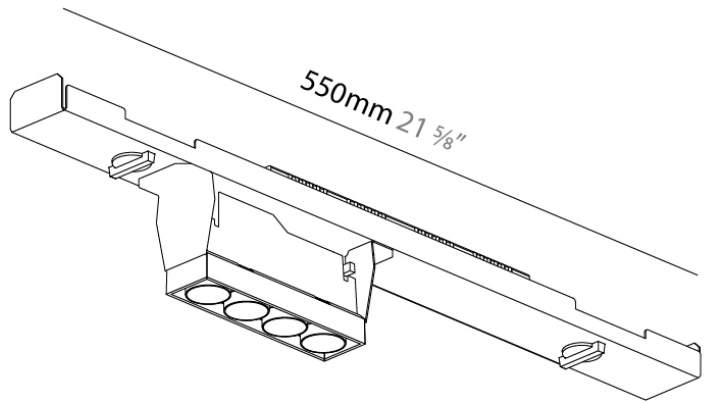

PHYSICAL

Length (mm): 550 _____
Length (in): 21 ¹⁹/₁₆ _____
Width (mm): 49 _____
Width (in): 1 ¹⁵/₁₆ _____
Height (mm): 93 _____
Height (in): 3 ¹¹/₁₆ _____
Light Distribution: Adjustable / Direct _____
Weight (kg): 0.902 _____
Weight (lbs): 2 _____
Fixture Finish: SSR / BKV / CWI / CRY / HAB / UFT / ITA / RUA / FTG / MYG / LOD / PUS / FRO / FUP / KIA / POP / BLS / SPG / MEY / GOH / GUM / CHC / COM / ABZ / JAG / OBR / MOS / ROR _____
Fixture Material: Aluminum Die Cast _____

ELECTRICAL

Input Wattage Range: 10 - 19 W _____
Lamp Type: LED (Zhaga Standard) _____
Input Wattage (W): 13.3 _____
Total Output Wattage (W): 12 _____
Dimming: Tri-Mode (Non-Dimming and Phase Dimming (120Vac only) and 0-10V Dimming) _____
Driver Included: Yes _____
Driver Location: Integrated _____
Driver Type: Constant Current - Universal _____
Driver Class: Class 2 _____
Input Voltage (V): 120 - 277 _____
Constant Current (MA): 1050 _____

LED

Delivered Lumen Range: 500 - 999 lm _____
Number of LEDs: 4 _____
Color Temperature (°K): 2700 / 3000 / 3500 / 4000 _____
Max. Delivered Lumen (lm): 783 / 848 / 862 / 880 _____
Lamp Life (hrs): 50000 _____
Upon Request: Special Color Temperature RGBW Tunable Special LED _____

OPTICAL

Reflector°: 10 / 20 / 40 _____
Upon Request: Special Beam Angles _____

RATINGS AND CERTIFICATIONS

Certified By: Certified for North American Standards _____
IP rating: IP20 _____