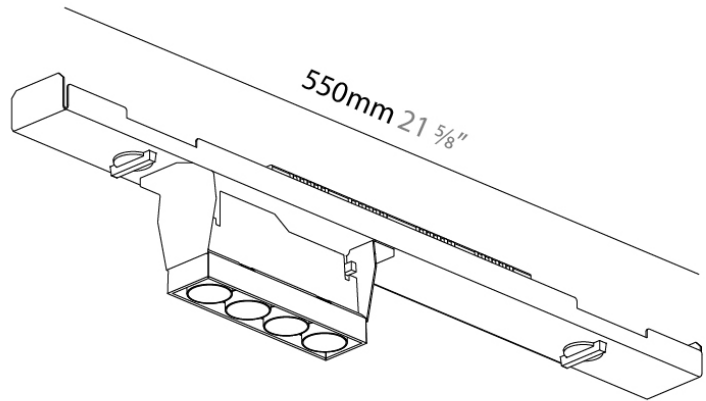

GENERAL

Series: Magiq
Subseries: Magiq 4 Cell Korona
Partner: Prolicht
Division: Architectural
Light Distribution: Adjustable / Direct

PHYSICAL

Shape: Rectangle
Length (mm): 550
Length (in): 21 ¹⁰/₁₆
Width (mm): 49
Width (in): 1 ¹⁵/₁₆
Height (mm): 93
Height (in): 3 ¹¹/₁₆
Weight (kg): 0.902
Weight (lbs): 1.99
Fixture Finish: SSR / BKV / CWI / CRY / HAB / UFT / ITA / RUA / FTG / MYG / LOD / PUS / FRO / FUP / KIA / POP / BLS / SPG / MEY / GOH / CHC / COM / ABZ / JAG / OBR / MOS / ROR
Holder Finish: WHI / BLK
Fixture Material: Aluminum Die Cast

ELECTRICAL

Input Wattage Range: 10 - 19 W
Lamp Type: LED (Zhaga Standard)
Input Wattage (W): 13.3
Dimming: Tri-Mode (Non-Dimming and Phase Dimming (120Vac only) and 0-10V Dimming)
Driver Included: Yes
Driver Location: Integrated
Driver Type: Constant Current - Universal
Driver Class: Class 2
Input Voltage (V): 120 - 277
Constant Current (MA): 1050

LED

Delivered Lumen Range: 100 - 499 lm
Number of LEDs: 4
Color Temperature (°K): 2700 / 3000 / 3500 / 4000
Max. Delivered Lumen (lm): 781 / 843 / 878
Nominal Lumen (lm): 880 / 950 / 990
CRI: >90 CRI
Efficiency (%): 80
Lamp Life (hrs): 50000
Upon Request: Special Color Temperature RGBW Tunable Special LED

OPTICAL

Reflector°: 8 / 18 / 34
Adjustability: Tilt ±25°
Upon Request: Special Beam Angles

RATINGS AND CERTIFICATIONS

Certified By: Certified for North American Standards
IP rating: IP20