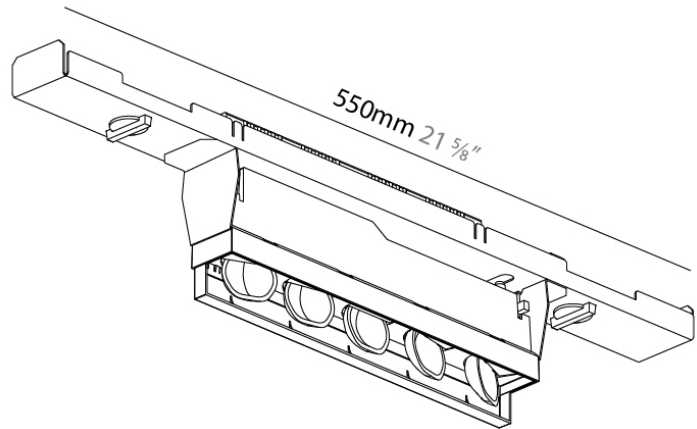

PROJECT	
TYPE	
NOTES	
QUANTITY	
DATE	

A32L450-PLG-TRI-SYS COMPONENTS

A35425-

DESCRIPTION

Magiq Wallwash - Track Head - 31.6W LED (Zhaga Standard) - 2700K / 3000K / 3500K / 4000K - Black or White

GENERAL

Series: Magiq Wallwash
Subseries: Magiq Wallwash
Brand: Prolicht
Division: Architectural

PHYSICAL

Shape: Rectangle
Length (mm): 550
Length (in): 21 ⁵/₈
Width (mm): 49
Width (in): 1 ¹⁵/₁₆
Height (mm): 114
Height (in): 3 ¹¹/₁₆
Light Distribution: Asymmetric
Weight (kg): 1.134
Weight (lbs): 2.5
Fixture Finish: BLK / WHI
Fixture Material: Aluminum Die Cast

ELECTRICAL

Input Wattage Range: 30 - 49 W
Lamp Type: LED (Zhaga Standard)
Input Wattage (W): 31.6
Total Output Wattage (W): 29.5
Dimming: Tri-Mode (Non-Dimming and Phase Dimming (120Vac only) and 0-10V Dimming)
Driver Included: Yes
Driver Location: Integrated
Driver Type: Constant Current - Universal
Driver Class: Class 1
Input Voltage (V): 120 - 277
Constant Current (MA): 500

LED

Delivered Lumen Range: 2000 - 2999 lm
Number of LEDs: 5
Color Temperature (°K): 2700 / 3000 / 3500 / 4000
Max. Delivered Lumen (lm): 2345 / 2339 / 2258 / 2443
Nominal Lumen (lm): 2375 / 2590 / 2500 / 2705
CRI: >90 CRI
Lamp Life (hrs): 50000
Upon Request: Special Color Temperature RGBW Tunable

OPTICAL

Adjustability: Tilt ±25°
Upon Request: Special Beam Angles

RATINGS AND CERTIFICATIONS

Certified By: Certified for North American Standards
IP rating: IP20