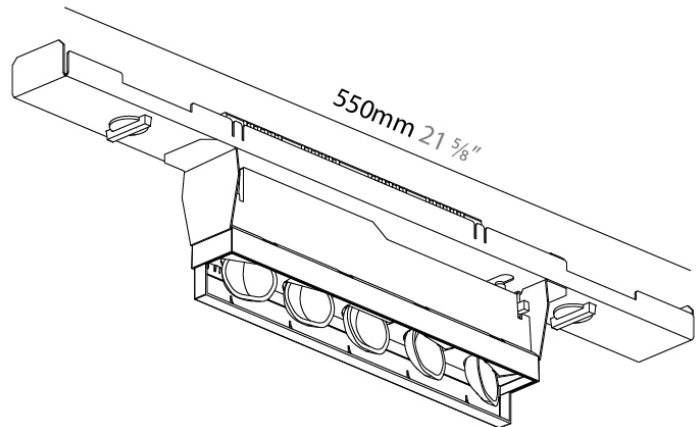

A32L450-PLG-TRI-SYS COMPONENTS

A35425-

DESCRIPTION

Magiq Wallwash - Track Head - 31.6W LED (Zhaga Standard) - 2700K / 3000K / 3500K / 4000K - Black or White

GENERAL

Series: Magiq Wallwash
Subseries: Magiq Wallwash
Brand: Prolicht
Division: Architectural

PHYSICAL

Shape: Rectangle
Length (mm): 550
Length (in): 21 ⁵/₈
Width (mm): 49
Width (in): 1 ¹⁵/₁₆
Height (mm): 114
Height (in): 3 ¹¹/₁₆
Light Distribution: Asymmetric
Weight (kg): 1.134
Weight (lbs): 2.5
Fixture Finish: BLK / WHI
Fixture Material: Aluminum Die Cast

ELECTRICAL

Input Wattage Range: 30 - 49 W
Lamp Type: LED (Zhaga Standard)
Input Wattage (W): 31.6
Total Output Wattage (W): 29.5
Dimming: Tri-Mode (Non-Dimming and Phase Dimming (120Vac only) and 0-10V Dimming)
Driver Included: Yes
Driver Location: Integrated
Driver Type: Constant Current - Universal
Driver Class: Class 1
Input Voltage (V): 120 - 277
Constant Current (MA): 500

LED

Delivered Lumen Range: 2000 - 2999 lm
Number of LEDs: 5
Color Temperature (°K): 2700 / 3000 / 3500 / 4000
Max. Delivered Lumen (lm): 2345 / 2339 / 2258 / 2443
Nominal Lumen (lm): 2375 / 2590 / 2500 / 2705
CRI: >90 CRI
Lamp Life (hrs): 50000
Upon Request: Special Color Temperature RGBW Tunable

OPTICAL

Adjustability: Tilt ±25°
Upon Request: Special Beam Angles

RATINGS AND CERTIFICATIONS

Certified By: Certified for North American Standards
IP rating: IP20