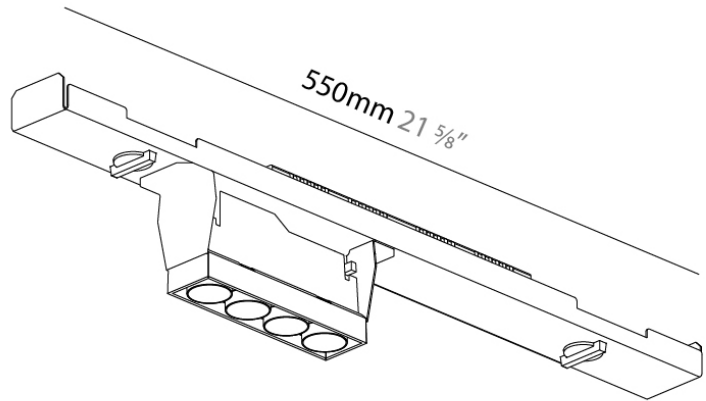

ELECTRICAL

Input Wattage Range: 10 - 19 W _____
Lamp Type: LED (Zhaga Standard) _____
Input Wattage (W): 13.3 _____
Dimming: Tri-Mode (Non-Dimming and Phase Dimming (120Vac only) and 0-10V Dimming) _____
Driver Included: Yes _____
Driver Location: Integrated _____
Driver Type: Constant Current - Universal _____
Driver Class: Class 2 _____
Input Voltage (V): 120 - 277 _____
Constant Current (MA): 1050 _____

LED

Delivered Lumen Range: 100 - 499 lm _____
Number of LEDs: 4 _____
Color Temperature (°K): 2700 / 3000 / 3500 / 4000 _____
Max. Delivered Lumen (lm): 781 / 843 / 878 _____
Nominal Lumen (lm): 880 / 950 / 990 _____
CRI: >90 CRI _____
Efficiency (%): 80 _____
Lamp Life (hrs): 50000 _____
Upon Request: Special Color Temperature RGBW Tunable Special LED _____

OPTICAL

Reflector°: 8 / 18 / 34 _____
Adjustability: Tilt ±25° _____
Upon Request: Special Beam Angles _____

RATINGS AND CERTIFICATIONS

Certified By: Certified for North American Standards _____
IP rating: IP20 _____