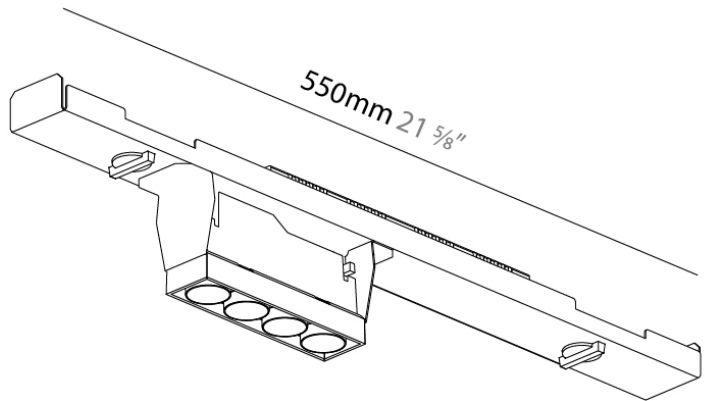

A32L450-PLG-TRI-SYS COMPONENTS

A38853-

DESCRIPTION

Magiq 4 Korona - Track Head - 13.3W LED (Zhaga Standard) - 2700K - White - Reflectors 10° / 20° / 40°

GENERAL

Series: Magiq
Subseries: Magiq 4 Cell Korona
Brand: Prolicht
Division: Architectural

PHYSICAL

Length (mm): 550
Length (in): 21 ¹⁹/₁₆
Width (mm): 49
Width (in): 1 ¹⁵/₁₆
Height (mm): 93
Height (in): 3 ¹¹/₁₆
Light Distribution: Adjustable / Direct
Weight (kg): 0.902
Weight (lbs): 2
Fixture Finish: SSR / BKV / CWI / CRY / HAB / UFT / ITA / RUA / FTG / MYG / LOD / PUS / FRO / FUP / KIA / POP / BLS / SPG / MEY / GOH / GUM / CHC / COM / ABZ / JAG / OBR / MOS / ROR
Fixture Material: Aluminum Die Cast

ELECTRICAL

Input Wattage Range: 10 - 19 W
Lamp Type: LED (Zhaga Standard)
Input Wattage (W): 13.3
Total Output Wattage (W): 12
Dimming: Tri-Mode (Non-Dimming and Phase Dimming (120Vac only) and 0-10V Dimming)
Driver Included: Yes
Driver Location: Integrated
Driver Type: Constant Current - Universal
Driver Class: Class 2
Input Voltage (V): 120 - 277
Constant Current (MA): 1050

LED

Delivered Lumen Range: 500 - 999 lm
Number of LEDs: 4
Color Temperature (°K): 2700 / 3000 / 3500 / 4000
Max. Delivered Lumen (lm): 783 / 848 / 862 / 880
Lamp Life (hrs): 50000
Upon Request: Special Color Temperature RGBW Tunable Special LED

OPTICAL

Reflector°: 10 / 20 / 40
Upon Request: Special Beam Angles

RATINGS AND CERTIFICATIONS

Certified By: Certified for North American Standards
IP rating: IP20

± 25°