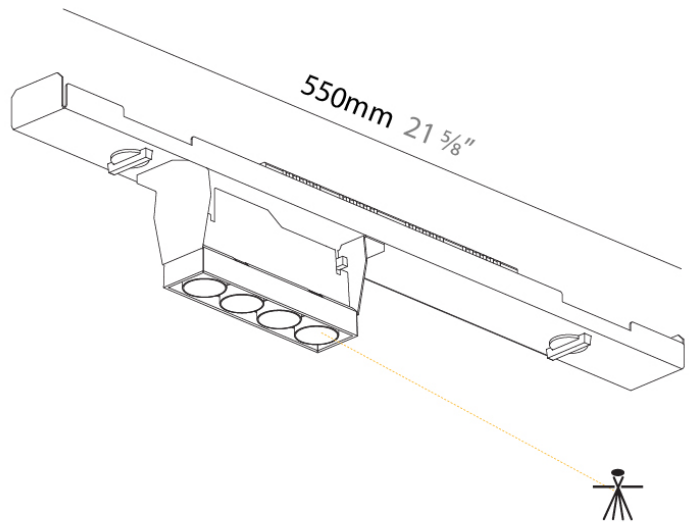

PHYSICAL

Shape: Rectangle _____
Length (mm): 510 _____
Length (in): 20 ¹/₁₆ _____
Width (mm): 49 _____
Width (in): 1 ¹⁵/₁₆ _____
Height (mm): 93 _____
Height (in): 3 ¹¹/₁₆ _____
Weight (kg): 0.902 _____
Weight (lbs): 1.99 _____
Fixture Finish: BLK / WHI _____
Fixture Material: Aluminum Die Cast _____

ELECTRICAL

Input Wattage Range: 10 - 19 W _____
Lamp Type: LED (Zhaga Standard) _____
Input Wattage (W): 13.3 _____
Total Output Wattage (W): 12.9 _____
Dimming: Tri-Mode (Non-Dimming and Phase Dimming (120Vac only) and 0-10V Dimming) _____
Driver Included: Yes _____
Driver Location: Integrated _____
Driver Type: Constant Current - Universal _____
Driver Class: Class 2 _____
Input Voltage (V): 120 - 277 _____
Constant Current (mA): 1050 _____

LED

Delivered Lumen Range: 500 - 999 lm _____
Number of LEDs: 4 _____
Color Temperature (°K): 2700 / 3000 / 3500 / 4000 _____
Max. Delivered Lumen (lm): 781 / 843 / 860 / 878 _____
Nominal Lumen (lm): 880 / 950 / 970 / 990 _____
CRI: >90 CRI _____
Efficiency (%): 80 _____
Lamp Life (hrs): 50000 _____
Upon Request: Special Color Temperature RGBW Tunable Special LED _____

OPTICAL

Reflector: 8 / 14 / 34 _____
Upon Request: Special Beam Angles _____

RATINGS AND CERTIFICATIONS

Certified By: Certified for North American Standards _____
IP rating: IP20 _____