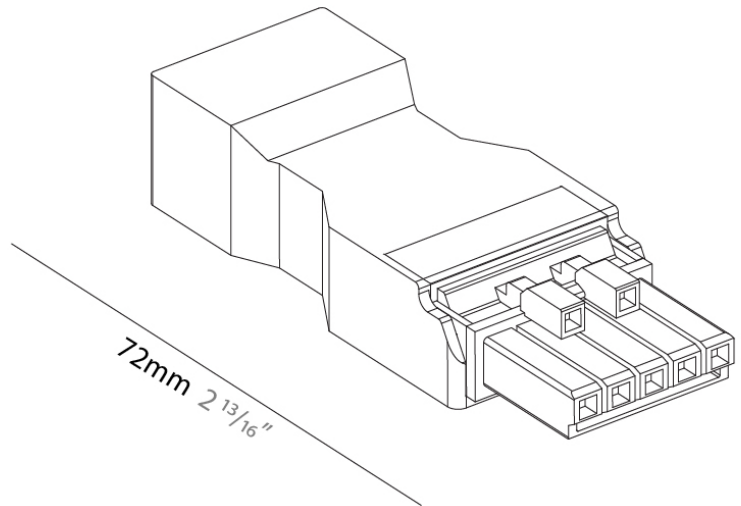

Height (mm): 22

Height (in): 9/10

Weight (kg): 0.01

Weight (lbs): 3/8

Fixture Material: Plastic

RATINGS AND CERTIFICATIONS

Certified By: Certified for North American Standards

IP rating: IP20