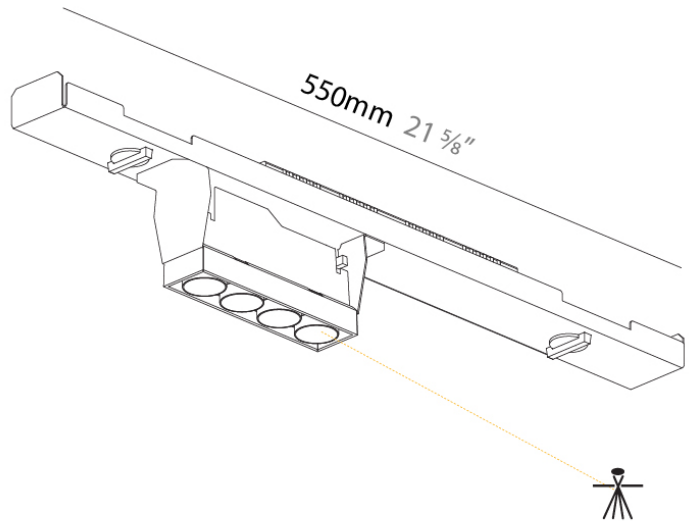

PROJECT	_____
TYPE	_____
NOTES	_____
QUANTITY	_____
DATE	_____

A32L450-PLG-TRI-SYS COMPONENTS TRACK

A380146-

DESCRIPTION

Magiq 4 Micro-Dot - 2Look4 50 Plug Profile Insert - 13.3W LED (Zhaga Standard) - 2700K / 3000K / 3500K / 4000K - Black - Dimmable - Lens - Optics 22° / 38°

GENERAL

Series: Magiq Micro Dot
Subseries: Magiq 2 Cell Micro-Dot
Brand: Prolicht
Division: Architectural
Mounting Type: Track
Mounting Location: Ceiling
Subcategory: Spots

PHYSICAL

Shape: Rectangle
Length (mm): 550
Length (in): 21 ⁵/₈
Width (mm): 49
Width (in): 1 ¹⁵/₁₆
Height (mm): 93
Height (in): 3 ¹¹/₁₆
Light Distribution: Adjustable / Direct
Fixture Finish: BLK
Fixture Material: Aluminum Die Cast

ELECTRICAL

Input Wattage Range: 10 - 19 W
Lamp Type: LED (Zhaga Standard)
Input Wattage (W): 14.3
Total Output Wattage (W): 12.1
Dimming: Tri-Mode (Non-Dimming and Phase Dimming (120Vac only) and 0-10V Dimming)
Driver Included: Yes
Driver Location: Integrated
Driver Type: Constant Current - Universal
Driver Class: Class 2
Input Voltage (V): 120 - 277
Constant Current (MA): 1050

LED

Delivered Lumen Range: 500 - 999 lm
Number of LEDs: 4
Color Temperature (°K): 2700 / 3000 / 3500 / 4000
Max. Delivered Lumen (lm): 588 / 635 / 648 / 661
Nominal Lumen (lm): 880 / 950 / 970 / +990
CRI: >90 CRI
Lamp Life (hrs): 50000

OPTICAL

Optic°: 22 / 38

RATINGS AND CERTIFICATIONS

Certified By: Certified for North American Standards
IP rating: IP20