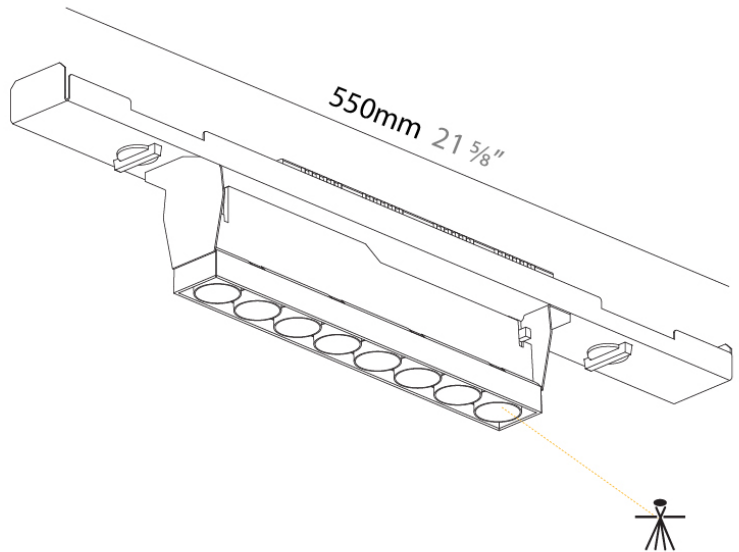

A32L450-PLG-TRI-SYS COMPONENTS

A35419-

DESCRIPTION

Magiq 8 - Track Head - 26.6W LED (Zhaga Standard) - 2700K / 3000K / 3500K / 4000K - Black or White Base - Reflector 8° / 14° / 34°

GENERAL

Series: Magiq
Subseries: Magiq 8 Cell
Brand: Prolicht
Division: Architectural

PHYSICAL

Shape: Rectangle
Length (mm): 550
Length (in): 21 ⁵/₈
Width (mm): 49
Width (in): 1 ¹⁵/₁₆
Height (mm): 93
Height (in): 3 ¹¹/₁₆
Light Distribution: Adjustable / Direct
Weight (kg): 0.908
Weight (lbs): 2
Fixture Finish: BLK / WHI
Fixture Material: Aluminum Die Cast

ELECTRICAL

Input Wattage Range: 20 - 29 W
Lamp Type: LED (Zhaga Standard)
Input Wattage (W): 30
Total Output Wattage (W): 26
Dimming: Tri-Mode (Non-Dimming and Phase Dimming (120Vac only) and 0-10V Dimming)
Driver Included: Yes
Driver Location: Integrated
Driver Type: Constant Current - Universal
Driver Class: Class 2
Input Voltage (V): 120 - 277
Constant Current (MA): 1050

LED

Delivered Lumen Range: 1000 - 1999 lm
Number of LEDs: 8
Color Temperature (°K): 2700 / 3000 / 3500 / 4000
Max. Delivered Lumen (lm): 1561 / 1685 / 1809 / 1756
Nominal Lumen (lm): 1760 / 1900 / 2040 / 1980
CRI: >90 CRI
Lamp Life (hrs): 50000
Upon Request: Special Color Temperature RGBW Tunable Special LED

OPTICAL

Reflector°: 8 / 14 / 34
Adjustability: Tilt ±25°
Upon Request: Special Beam Angles

RATINGS AND CERTIFICATIONS

Certified By: Certified for North American Standards
IP rating: IP20