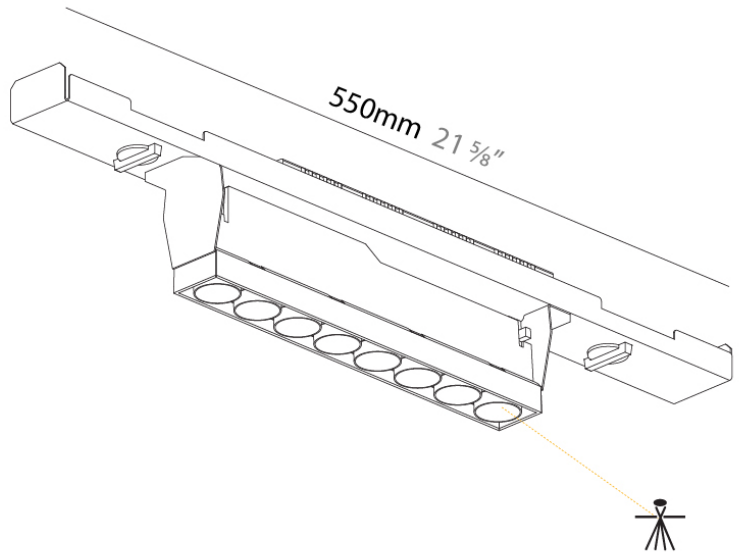

A32L450-PLG-TRI-SYS COMPONENTS

A35419-

DESCRIPTION

Magiq 8 - Track Head - 26.6W LED (Zhaga Standard) - 2700K / 3000K / 3500K / 4000K - Black or White Base - Reflector 8° / 14° / 34°

GENERAL

Series: Magiq
Subseries: Magiq 8 Cell
Partner: Prolicht
Division: Architectural
Light Distribution: Adjustable / Direct

PHYSICAL

Shape: Rectangle
Length (mm): 550
Length (in): 21 5/8
Width (mm): 49
Width (in): 1 15/16
Height (mm): 93
Height (in): 3 11/16
Weight (kg): 0.908
Weight (lbs): 2
Fixture Finish: BLK / WHI
Fixture Material: Aluminum Die Cast

ELECTRICAL

Input Wattage Range: 20 - 29 W
Lamp Type: LED (Zhaga Standard)
Input Wattage (W): 30
Total Output Wattage (W): 26
Dimming: Tri-Mode (Non-Dimming and Phase Dimming (120Vac only) and 0-10V Dimming)
Driver Included: Yes
Driver Location: Integrated
Driver Type: Constant Current - Universal
Driver Class: Class 2
Input Voltage (V): 120 - 277
Constant Current (MA): 1050

LED

Delivered Lumen Range: 1000 - 1999 lm
Number of LEDs: 8
Color Temperature (°K): 2700 / 3000 / 3500 / 4000
Max. Delivered Lumen (lm): 1561 / 1685 / 1809 / 1756
Nominal Lumen (lm): 1760 / 1900 / 2040 / 1980
CRI: >90 CRI
Lamp Life (hrs): 50000
Upon Request: Special Color Temperature RGBW Tunable Special LED

OPTICAL

Reflector°: 8 / 14 / 34
Adjustability: Tilt ±25°
Upon Request: Special Beam Angles

RATINGS AND CERTIFICATIONS

Certified By: Certified for North American Standards
IP rating: IP20