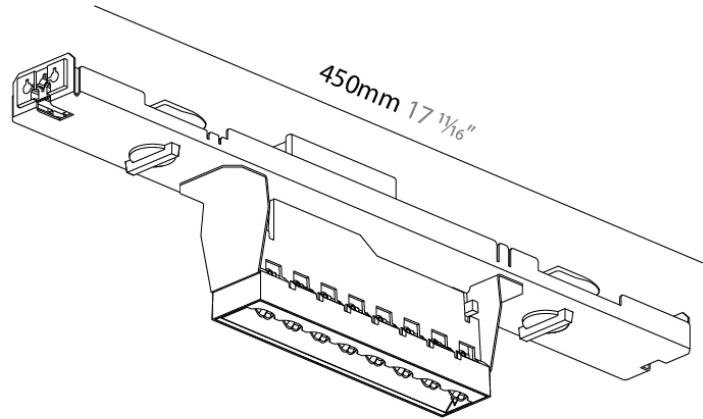

A32L450-PLG-TRI-SYS COMPONENTS TRACK

A38856-

DESCRIPTION

Magiq Hollow Wallwash - Track Head - 19.0W LED (Zhaga Standard) - 2700K / 3000K / 4000K - Black

GENERAL

Series: Magiq Hollow Wallwash
Subseries: Magiq Hollow Wallwash Black
Brand: Prolicht
Division: Architectural
Mounting Type: Track
Mounting Location: Ceiling
Subcategory: Profile

PHYSICAL

Shape: Rectangle
Length (mm): 450
Length (in): 17 ¹³/₁₆
Width (mm): 49
Width (in): 1 ¹⁵/₁₆
Height (mm): 99
Height (in): 3 ¹⁴/₁₆
Light Distribution: Asymmetric
Weight (kg): 0.962
Weight (lbs): 2.12
Fixture Material: Aluminum Die Cast

ELECTRICAL

Input Wattage Range: 10 - 19 W
Lamp Type: LED (Zhaga Standard)
Input Wattage (W): 19.0
Total Output Wattage (W): 17.3
Dimming: Tri-Mode (Non-Dimming and Phase Dimming (120Vac only) and 0-10V Dimming)
Driver Included: Yes
Driver Location: Integrated
Driver Type: Constant Current - Universal
Driver Class: Class 2
Input Voltage (V): 120 - 277
Constant Current (MA): 700

LED

Delivered Lumen Range: 1000 - 1999 lm
Number of LEDs: 8
Color Temperature (°K): 2700 / 3000 / 4000
Max. Delivered Lumen (lm): 1113 / 1177 / 1346
Nominal Lumen (lm): 1328.2 / 1404.5 / 1606.3
CRI: >90 CRI
Lamp Life (hrs): 50000
Upon Request: Special Color Temperature RGBW Tunable

OPTICAL

Adjustability: Tilt ±25°
Upon Request: Special Beam Angles

RATINGS AND CERTIFICATIONS

Certified By: Certified for North American Standards
IP rating: IP20