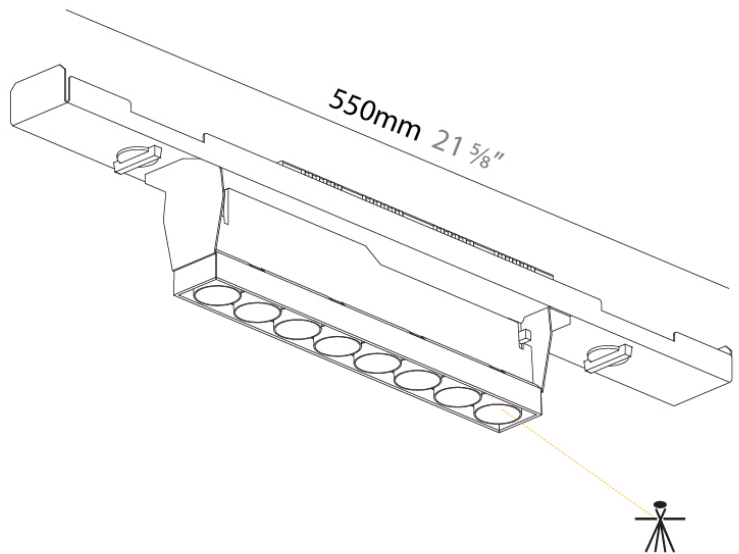

A32L450-PLG-TRI-SYS COMPONENTS TRACK

A380147-

DESCRIPTION

Magiq 8 Micro-Dot - 2Look4 50 Plug Profile Insert - 26.9W LED (Zhaga Standard) - 2700K / 3000K / 3500K / 4000K - Black - Lens - 22° / 38°

GENERAL

Series: Magiq Micro Dot
Subseries: Magiq 2 Cell Micro-Dot
Partner: Prolight
Division: Architectural
Installation: Track
Product Type: Spots
Mounting Location: Ceiling
Light Distribution: Downlight

PHYSICAL

Shape: Rectangle
Length (mm): 550
Length (in): 21 ⁵/₈
Width (mm): 49
Width (in): 1 ¹⁵/₁₆
Height (mm): 93
Height (in): 3 ¹¹/₁₆
Holder Finish: Black
Fixture Material: Aluminum Die Cast

ELECTRICAL

Input Wattage Range: 20 - 29 W
Lamp Type: LED (Zhaga Standard)
Input Wattage (W): 26.9
Total Output Wattage (W): 24.2
Dimming: Tri-Mode (Non-Dimming and Phase Dimming (120Vac only) and 0-10V Dimming)
Driver Included: Yes
Driver Location: Integrated
Driver Type: Constant Current - Universal
Driver Class: Class 2
Input Voltage (V): 120 - 277
Constant Current (mA): 1050

LED

Delivered Lumen Range: 500 - 1999 lm
Number of LEDs: 8
Color Temperature (°K): 2700 / 3000 / 3500 / 4000
Max. Delivered Lumen (lm): 1280 / 1384 / 1411 / 1440
CRI: >90 CRI
Lamp Life (hrs): 50000

OPTICAL

Optic°: 22 / 38

RATINGS AND CERTIFICATIONS

Certified By: Certified for North American Standards
IP rating: IP20