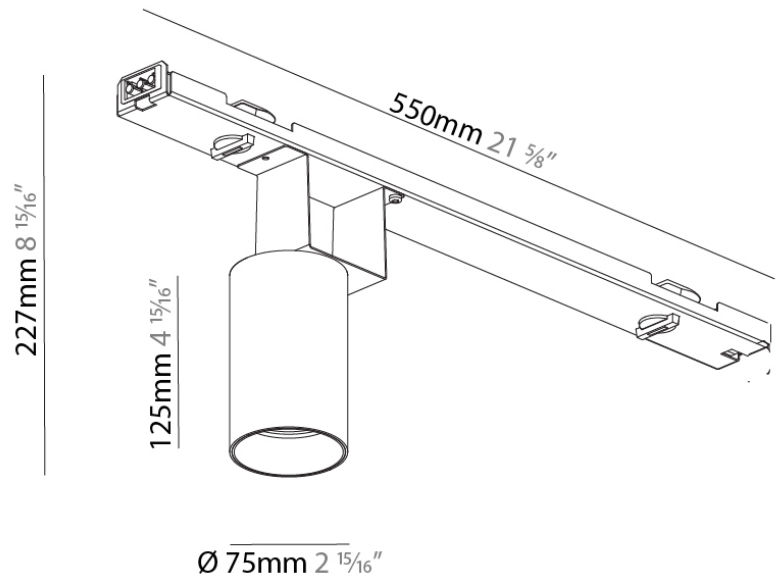

GENERAL

Series: Centriq
Brand: Prolicht
Division: Architectural
Mounting Type: Track
Mounting Location: Ceiling
Subcategory: Spots

PHYSICAL

Shape: Cylinder
Diameter (mm): 75
Diameter (in): 2 15/16
Length (mm): 550
Length (in): 21 5/8
Height (mm): 125
Height (in): 4 15/16
Light Distribution: Adjustable / Direct
Weight (kg): 1.041
Weight (lbs): 2.30
Fixture Finish: SSR / BKV / CWI / CRY / HAB / UFT / ITA / RUA / FTG / MYG / LOD / PUS / FRO / FUP / KIA / POP / BLS / SPG / MEY / GOH / GUM / CHC / COM / ABZ / JAG / OBR / MOS / ROR
Fixture Material: Aluminum

ELECTRICAL

Input Wattage Range: 10 - 19 W
Lamp Type: LED (Zhaga Standard)
Input Wattage (W): 12.1 / 14.7
Total Output Wattage (W): 11 / 13.4
Dimming: Tri-Mode (Non-Dimming and Phase Dimming (120Vac only) and 0-10V Dimming)
Driver Included: Yes
Driver Location: Integrated
Driver Type: Constant Current - Universal
Driver Class: Class 2
Input Voltage (V): 120 - 277
Constant Current (MA): 350

LED

Delivered Lumen Range: 500 - 1999 lm
Number of LEDs: 1
Color Temperature (°K): 2700 / 3000 / 3500 / 4000
Max. Delivered Lumen (lm): 870 / 970 / 1039 / 1060
Nominal Lumen (lm): 960 / 1070 / 1156 / 1180
CRI: >90 CRI
Lamp Life (hrs): 50000
Upon Request: Special Color Temperature Special Led

OPTICAL

Beam Angle: 10
Adjustability: Rotational 340°; Tilt 90°
Upon Request: Special Beam Angles

RATINGS AND CERTIFICATIONS

Certified By: Certified for North American Standards
IP rating: IP20