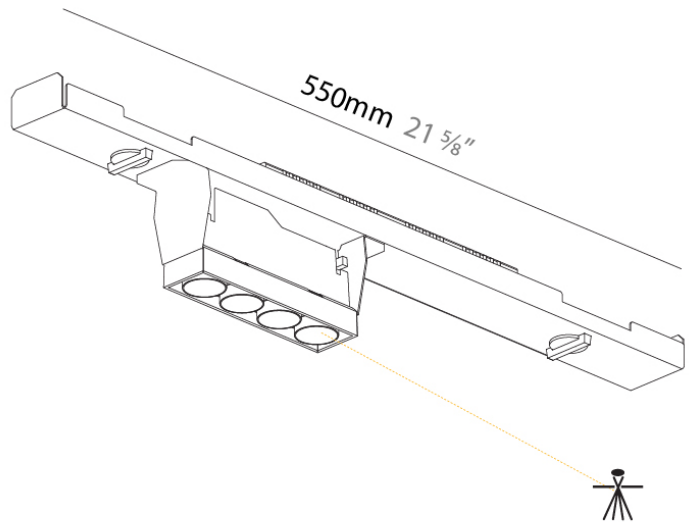

PHYSICAL

Shape: Rectangle _____
Length (mm): 510 _____
Length (in): 20 1/16 _____
Width (mm): 49 _____
Width (in): 1 15/16 _____
Height (mm): 93 _____
Height (in): 3 11/16 _____
Light Distribution: Direct _____
Weight (kg): 0.902 _____
Weight (lbs): 1.99 _____
Fixture Finish: BLK / WHI _____
Fixture Material: Aluminum Die Cast _____

ELECTRICAL

Input Wattage Range: 10 - 19 W _____
Lamp Type: LED (Zhaga Standard) _____
Input Wattage (W): 13.3 _____
Total Output Wattage (W): 12.9 _____
Dimming: Tri-Mode (Non-Dimming and Phase Dimming (120Vac only) and 0-10V Dimming) _____
Driver Included: Yes _____
Driver Location: Integrated _____
Driver Type: Constant Current - Universal _____
Driver Class: Class 2 _____
Input Voltage (V): 120 - 277 _____
Constant Current (mA): 1050 _____

LED

Delivered Lumen Range: 500 - 999 lm _____
Number of LEDs: 4 _____
Color Temperature (°K): 2700 / 3000 / 3500 / 4000 _____
Max. Delivered Lumen (lm): 781 / 843 / 860 / 878 _____
Nominal Lumen (lm): 880 / 950 / 970 / 990 _____
CRI: >90 CRI _____
Efficiency (%): 80 _____
Lamp Life (hrs): 50000 _____
Upon Request: Special Color Temperature RGBW Tunable Special LED _____

OPTICAL

Reflector: 8 / 14 / 34 _____
Upon Request: Special Beam Angles _____

RATINGS AND CERTIFICATIONS

Certified By: Certified for North American Standards _____
IP rating: IP20 _____

± 25°