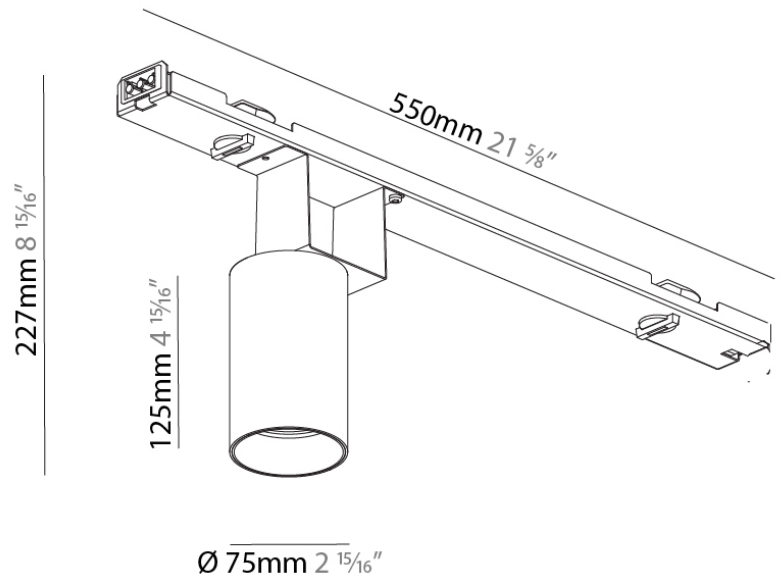

GENERAL

Series: Centriq
Brand: Prolicht
Division: Architectural
Mounting Type: Track
Mounting Location: Ceiling
Subcategory: Spots

PHYSICAL

Shape: Cylinder
Diameter (mm): 75
Diameter (in): 2 15/16
Length (mm): 550
Length (in): 21 5/8
Height (mm): 125
Height (in): 4 15/16
Light Distribution: Adjustable / Direct
Weight (kg): 1.047
Weight (lbs): 2.31
Fixture Finish: SSR / BKV / CWI / CRY / HAB / UFT / ITA / RUA / FTG / MYG / LOD / PUS / FRO / FUP / KIA / POP / BLS / SPG / MEY / GOH / GUM / CHC / COM / ABZ / JAG / OBR / MOS / ROR
Fixture Material: Aluminum

ELECTRICAL

Input Wattage Range: 10 - 19 W
Lamp Type: LED (Zhaga Standard)
Input Wattage (W): 18.7
Total Output Wattage (W): 17
Dimming: Tri-Mode (Non-Dimming and Phase Dimming (120Vac only) and 0-10V Dimming)
Driver Included: Yes
Driver Location: Integrated
Driver Type: Constant Current - Universal
Driver Class: Class 2
Input Voltage (V): 120 - 277
Constant Current (MA): 500

LED

Delivered Lumen Range: 1000 - 1999 lm
Number of LEDs: 1
Color Temperature (°K): 2700 / 3000 / 3500 / 4000
Max. Delivered Lumen (lm): 1450 / 1490 / 1568 / 1600
Nominal Lumen (lm): 2360 / 2420 / 2548 / 2600
CRI: >90 CRI
Lamp Life (hrs): 50000
Upon Request: Special Color Temperature Special Led

OPTICAL

Reflector°: 20 / 25 / 40
Adjustability: Rotational 340°; Tilt 90°
Upon Request: Special Beam Angles

RATINGS AND CERTIFICATIONS

Certified By: Certified for North American Standards
IP rating: IP20