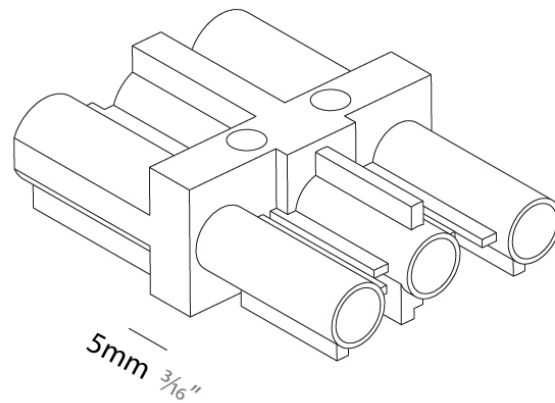

A32L450-PLG-TRI-SYS COMPONENTS

A3859600

DESCRIPTION
2Look4Light Imagine - Plug Connectors - 3 Wire

GENERAL
Series: 2Look4 80
Partner: Prolight
Division: Architectural

PHYSICAL
Length (mm): 38
Length (in): 1 1/2
Width (mm): 28
Width (in): 1 1/8
Height (mm): 13
Height (in): 1/2
Weight (kg): 0.01
Weight (lbs): 0.022
Fixture Material: Plastic

RATINGS AND CERTIFICATIONS
Certified By: Certified for North American Standards
IP rating: IP20