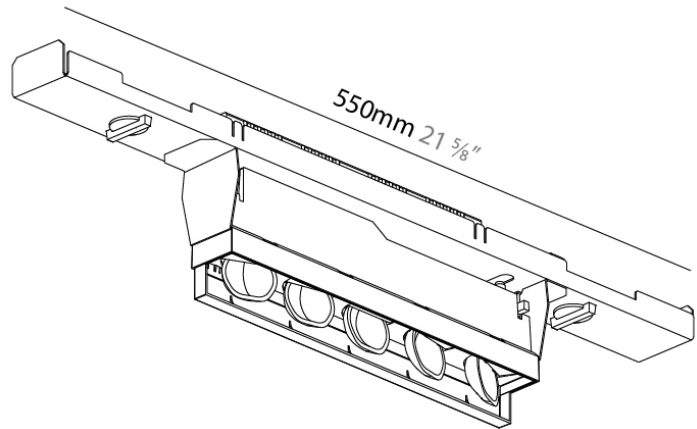

PROJECT	
TYPE	
NOTES	
QUANTITY	
DATE	

A32L450-PLG-TRI-SYS COMPONENTS

A35425-

DESCRIPTION

Magiq Wallwash - Track Head - 31.6W LED (Zhaga Standard) - 2700K / 3000K / 3500K / 4000K - Black or White

GENERAL

Series: Magiq Wallwash
Subseries: Magiq Wallwash
Partner: Prolicht
Division: Architectural
Light Distribution: Asymmetric

PHYSICAL

Shape: Rectangle
Length (mm): 550
Length (in): 21 ⁵/₈
Width (mm): 49
Width (in): 1 ¹⁵/₁₆
Height (mm): 114
Height (in): 3 ¹¹/₁₆
Weight (kg): 1.134
Weight (lbs): 2.5
Fixture Finish: BLK / WHI
Fixture Material: Aluminum Die Cast

ELECTRICAL

Input Wattage Range: 30 - 49 W
Lamp Type: LED (Zhaga Standard)
Input Wattage (W): 31.6
Total Output Wattage (W): 29.5
Dimming: Tri-Mode (Non-Dimming and Phase Dimming (120Vac only) and 0-10V Dimming)
Driver Included: Yes
Driver Location: Integrated
Driver Type: Constant Current - Universal
Driver Class: Class 1
Input Voltage (V): 120 - 277
Constant Current (mA): 500

LED

Delivered Lumen Range: 2000 - 2999 lm
Number of LEDs: 5
Color Temperature (°K): 2700 / 3000 / 3500 / 4000
Max. Delivered Lumen (lm): 2345 / 2339 / 2258 / 2443
Nominal Lumen (lm): 2375 / 2590 / 2500 / 2705
CRI: >90 CRI
Lamp Life (hrs): 50000
Upon Request: Special Color Temperature RGBW Tunable

OPTICAL

Adjustability: Tilt ±25°
Upon Request: Special Beam Angles

RATINGS AND CERTIFICATIONS

Certified By: Certified for North American Standards
IP rating: IP20