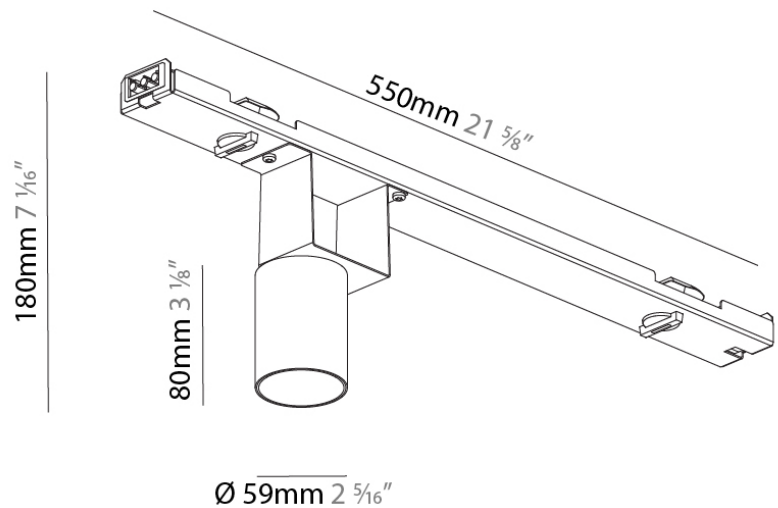

Series: Centriq
Partner: Prolicht
Division: Architectural
Installation: Track
Product Type: Spots
Mounting Location: Ceiling
Light Distribution: Adjustable / Direct

PHYSICAL

Aperture Sizes - Downlights: 2"
Shape: Cylinder
Diameter (mm): 59
Diameter (in): 2 5/16
Length (mm): 550
Length (in): 21 5/8
Height (mm): 80
Height (in): 3 1/8
Weight (kg): 0.868
Weight (lbs): 1.914
Fixture Finish: SSR / BKV / CWI / CRY / HAB / UFT / ITA / RUA / FTG / MYG / LOD / PUS / FRO / FUP / KIA / POP / BLS / SPG / MEY / GOH / CHC / COM / ABZ / JAG / OBR / MOS / ROR
Fixture Material: Aluminum

ELECTRICAL

Input Wattage Range: 10 - 19 W
Lamp Type: LED (Zhaga Standard)
Input Wattage (W): 13.4
Total Output Wattage (W): 12.2
Dimming: Tri-Mode (Non-Dimming and Phase Dimming (120Vac only) and 0-10V Dimming)
Driver Included: Yes
Driver Location: Integrated
Driver Type: Constant Current - Universal
Driver Class: Class 2
Input Voltage (V): 120 - 277
Constant Current (MA): 350

LED

Delivered Lumen Range: 500 - 999 lm
Number of LEDs: 1
Color Temperature (°K): 2700 / 3000 / 3500 / 4000
Max. Delivered Lumen (lm): 890 / 920 / 970 / 990
Nominal Lumen (lm): 1304 / 1352 / 1421 / 1450
CRI: >90 CRI
Lamp Life (hrs): 50000
Upon Request: Special Color Temperature Special Led

OPTICAL

Reflector°: 16 / 32 / 46
Adjustability: Rotational 340°; Tilt 90°
Upon Request: Special Beam Angles

RATINGS AND CERTIFICATIONS

Certified By: Certified for North American Standards
IP rating: IP20