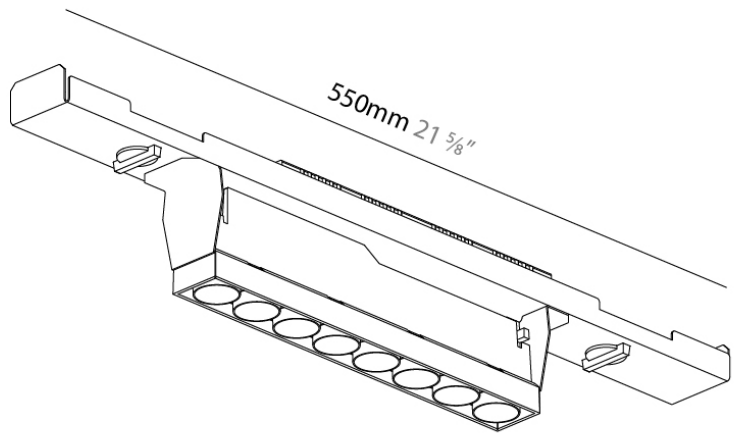

GENERAL

Series: Magiq
Subseries: Magiq 8 Cell Korona
Brand: Prolicht
Division: Architectural

PHYSICAL

Shape: Rectangle
Length (mm): 550
Length (in): 21 ⁵/₈
Width (mm): 49
Width (in): 1 ¹⁵/₁₆
Height (mm): 93
Height (in): 3 ¹¹/₁₆
Light Distribution: Adjustable / Direct
Weight (kg): 0.908
Weight (lbs): 2
Fixture Finish: SSR / BKV / CWI / CRY / HAB / UFT / ITA / RUA / FTG / MYG / LOD / PUS / FRO / FUP / KIA / POP / BLS / SPG / MEY / GOH / GUM / CHC / COM / ABZ / JAG / OBR / MOS / ROR
Holder Finish: WHI / BLK
Fixture Material: Aluminum Die Cast

ELECTRICAL

Input Wattage Range: 20 - 29 W
Lamp Type: LED (Zhaga Standard)
Input Wattage (W): 26.6
Total Output Wattage (W): 25.8
Dimming: Tri-Mode (Non-Dimming and Phase Dimming (120Vac only) and 0-10V Dimming)
Driver Included: Yes
Driver Location: Integrated
Driver Type: Constant Current - Universal
Driver Class: Class 2
Input Voltage (V): 120 - 277
Constant Current (MA): 1050

LED

Delivered Lumen Range: 1000 - 1999 lm
Number of LEDs: 8
Color Temperature (°K): 2700 / 3000 / 3500 / 4000
Max. Delivered Lumen (lm): 1561 / 1685 / 1721 / 1756
Nominal Lumen (lm): 1760 / 1900 / 1940 / 1980
CRI: >90 CRI
Lamp Life (hrs): 50000
Upon Request: Special Color Temperature RGBW Tunable Special LED

OPTICAL

Reflector°: 8 / 14 / 34
Adjustability: Tilt ±25°
Upon Request: Special Beam Angles

RATINGS AND CERTIFICATIONS

Certified By: Certified for North American Standards
IP rating: IP20