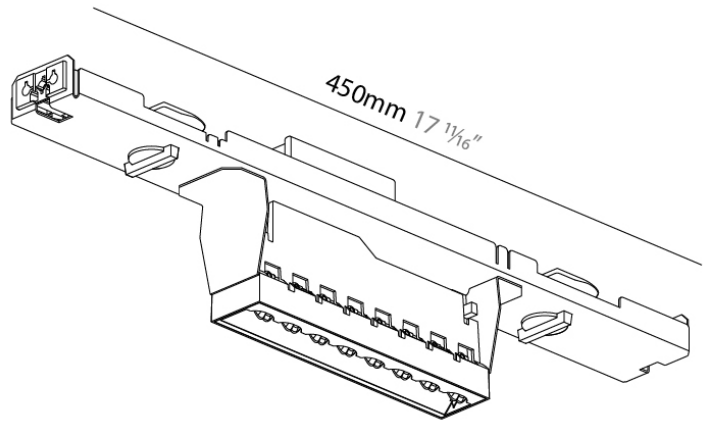

GENERAL

Series: Magiq Hollow Wallwash
Subseries: Magiq Hollow Wallwash Korona
Brand: Prolicht
Division: Architectural
Mounting Type: Track

PHYSICAL

Shape: Rectangle
Length (mm): 450
Length (in): 17 ¹¹/₁₆
Width (mm): 49
Width (in): 1 ¹⁵/₁₆
Height (mm): 99
Height (in): 1 ¹⁵/₁₆
Light Distribution: Asymmetric
Weight (kg): 0.962
Weight (lbs): 2.12
Fixture Finish: SSR / BKV / CWI / CRY / HAB / UFT / ITA / RUA / FTG / MYG / LOD / PUS / FRO / FUP / KIA / POP / BLS / SPG / MEY / GOH / GUM / CHC / COM / ABZ / JAG / OBR / MOS / ROR
Fixture Material: Aluminum Die Cast

ELECTRICAL

Input Wattage Range: 10 - 19 W
Lamp Type: LED (Zhaga Standard)
Input Wattage (W): 19.0
Total Output Wattage (W): 17.3
Dimming: Tri-Mode (Non-Dimming and Phase Dimming (120Vac only) and 0-10V Dimming)
Driver Included: Yes
Driver Location: Integrated
Driver Type: Constant Current - Universal
Driver Class: Class 2
Input Voltage (V): 120 - 277
Constant Current (mA): 700

LED

Delivered Lumen Range: 1000 - 1999 lm
Color Temperature (°K): 2700 / 3000 / 4000
Max. Delivered Lumen (lm): 1113 / 1177 / 1346
Nominal Lumen (lm): 1328.2 / 1404.5 / 1606.3
CRI: >90 CRI
Lamp Life (hrs): 50000
Upon Request: Special Color Temperature RGBW Tunable

OPTICAL

Adjustability: Tilt ±25°
Upon Request: Special Beam Angles

RATINGS AND CERTIFICATIONS

Certified By: Certified for North American Standards
IP rating: IP20