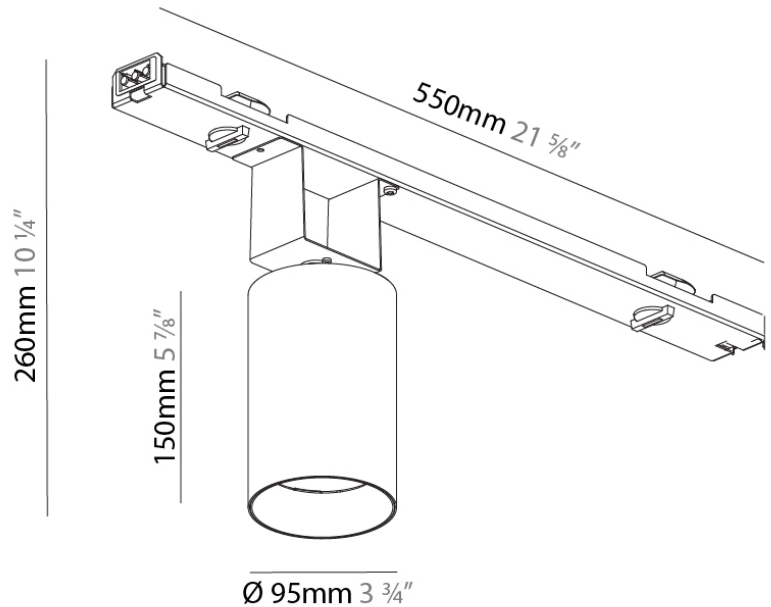

GENERAL

Series: Centriq
Brand: Prolicht
Division: Architectural
Mounting Type: Track
Mounting Location: Ceiling
Subcategory: Spots

PHYSICAL

Shape: Cylinder
Diameter (mm): 95
Diameter (in): 3 13/16
Length (mm): 550
Length (in): 21 5/8
Height (mm): 150
Height (in): 5 7/8
Light Distribution: Adjustable / Direct
Weight (kg): 1.69
Weight (lbs): 3.73
Fixture Finish: SSR / BKV / CWI / CRY / HAB / UFT / ITA / RUA / FTG / MYG / LOD / PUS / FRO / FUP / KIA / POP / BLS / SPG / MEY / GOH / GUM / CHC / COM / ABZ / JAG / OBR / MOS / ROR
Fixture Material: Aluminum

ELECTRICAL

Input Wattage Range: 20 - 29 W
Lamp Type: LED (Zhaga Standard)
Input Wattage (W): 26.4
Total Output Wattage (W): 24
Dimming: Tri-Mode (Non-Dimming and Phase Dimming (120Vac only) and 0-10V Dimming)
Driver Included: Yes
Driver Location: Integrated
Driver Type: Constant Current - Universal
Driver Class: Class 2
Input Voltage (V): 120 - 277
Constant Current (MA): 700

LED

Delivered Lumen Range: 2000 - 2999 lm
Number of LEDs: 1
Color Temperature (°K): 2700 / 3000 / 3500 / 4000
Max. Delivered Lumen (lm): 2210 / 2270 / 2391 / 2440
Nominal Lumen (lm): 3210 / 3290 / 3459 / 3530
CRI: >90 CRI
Lamp Life (hrs): 50000
Upon Request: Special Color Temperature Special Led

OPTICAL

Reflector°: 18 / 26 / 40
Adjustability: Rotational 340°; Tilt 90°
Upon Request: Special Beam Angles

RATINGS AND CERTIFICATIONS

Certified By: Certified for North American Standards
IP rating: IP20