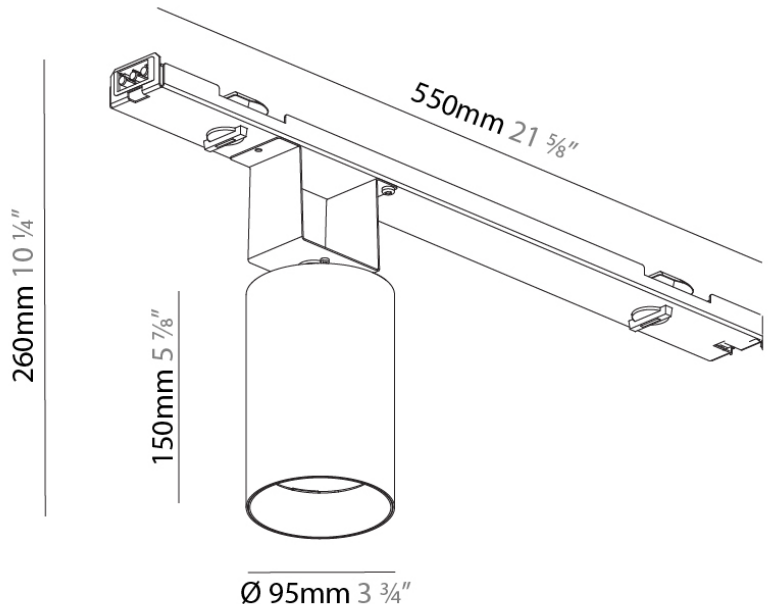

GENERAL

Series: Centriq
Brand: Prolicht
Division: Architectural
Mounting Type: Track
Mounting Location: Ceiling
Subcategory: Spots

PHYSICAL

Shape: Cylinder
Diameter (mm): 95
Diameter (in): 3 13/16
Length (mm): 550
Length (in): 21 5/8
Height (mm): 150
Height (in): 5 7/8
Light Distribution: Adjustable / Direct
Weight (kg): 1.69
Weight (lbs): 3.73
Fixture Finish: SSR / BKV / CWI / CRY / HAB / UFT / ITA / RUA / FTG / MYG / LOD / PUS / FRO / FUP / KIA / POP / BLS / SPG / MEY / GOH / GUM / CHC / COM / ABZ / JAG / OBR / MOS / ROR
Fixture Material: Aluminum

ELECTRICAL

Input Wattage Range: 10 - 19 W
Lamp Type: LED (Zhaga Standard)
Input Wattage (W): 20.9
Total Output Wattage (W): 17
Dimming: Tri-Mode (Non-Dimming and Phase Dimming (120Vac only) and 0-10V Dimming)
Driver Included: Yes
Driver Location: Integrated
Driver Type: Constant Current - Universal
Driver Class: Class 2
Input Voltage (V): 120 - 277
Constant Current (MA): 500

LED

Delivered Lumen Range: 1000 - 1999 lm
Number of LEDs: 1
Color Temperature (°K): 2700 / 3000 / 3500 / 4000
Max. Delivered Lumen (lm): 1630 / 1670 / 1754 / 1790
Nominal Lumen (lm): 2360 / 2420 / 2548 / 2600
CRI: >90 CRI
Lamp Life (hrs): 50000
Upon Request: Special Color Temperature Special LED

OPTICAL

Reflector°: 18 / 26 / 40
Adjustability: Rotational 340°; Tilt 90°
Upon Request: Special Beam Angles

RATINGS AND CERTIFICATIONS

Certified By: Certified for North American Standards
IP rating: IP20