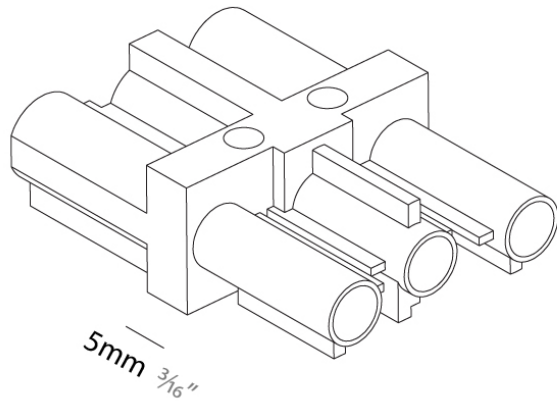

GENERAL

Series: 2Look4 80

Partner: Prolicht

Division: Architectural

PHYSICAL

Length (mm): 38

Length (in): 1 1/2

Width (mm): 24

Width (in): 15/16

Height (mm): 14

Height (in): 9/16

Weight (kg): 0.01

Weight (lbs): 0.022

Fixture Material: Plastic

RATINGS AND CERTIFICATIONS

Certified By: Certified for North American Standards