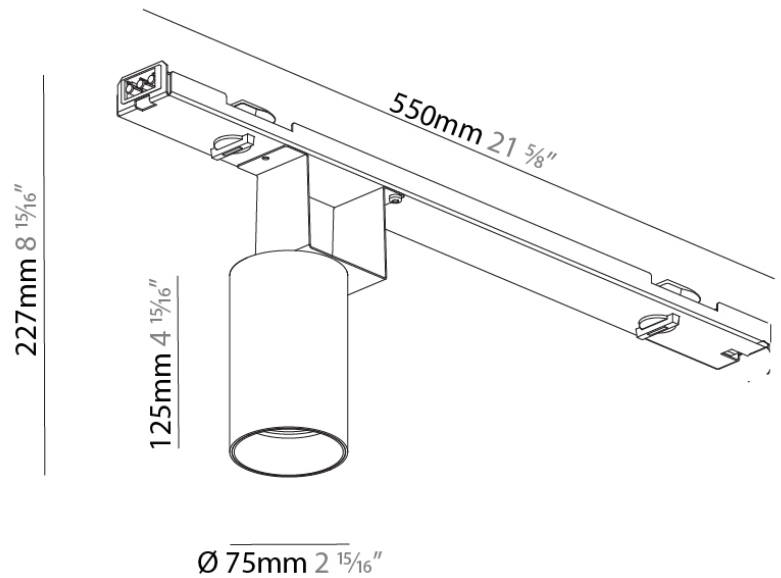

PHYSICAL

Aperture Sizes - Downlights: 2"
Shape: Cylinder
Diameter (mm): 75
Diameter (in): 2 15/16
Length (mm): 550
Length (in): 21 5/8
Height (mm): 125
Height (in): 4 15/16
Weight (kg): 1.047
Weight (lbs): 2.31
Fixture Finish: SSR / BKV / CWI / CRY / HAB / UFT / ITA / RUA / FTG / MYG / LOD / PUS / FRO / FUP / KIA / POP / BLS / SPG / MEY / GOH / CHC / COM / ABZ / JAG / OBR / MOS / ROR
Fixture Material: Aluminum

ELECTRICAL

Input Wattage Range: 10 - 19 W
Lamp Type: LED (Zhaga Standard)
Input Wattage (W): 18.7
Total Output Wattage (W): 17
Dimming: Tri-Mode (Non-Dimming and Phase Dimming (120Vac only) and 0-10V Dimming)
Driver Included: Yes
Driver Location: Integrated
Driver Type: Constant Current - Universal
Driver Class: Class 2
Input Voltage (V): 120 - 277
Constant Current (MA): 500

LED

Delivered Lumen Range: 1000 - 1999 lm
Number of LEDs: 1
Color Temperature (°K): 2700 / 3000 / 3500 / 4000
Max. Delivered Lumen (lm): 1450 / 1490 / 1568 / 1600
Nominal Lumen (lm): 2360 / 2420 / 2548 / 2600
CRI: >90 CRI
Lamp Life (hrs): 50000
Upon Request: Special Color Temperature Special Led

OPTICAL

Reflector°: 20 / 25 / 40
Adjustability: Rotational 340°; Tilt 90°
Upon Request: Special Beam Angles

RATINGS AND CERTIFICATIONS

Certified By: Certified for North American Standards
IP rating: IP20