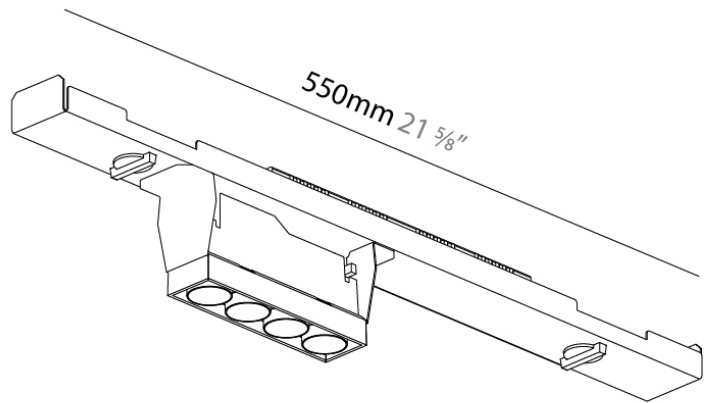

ELECTRICAL

Input Wattage Range: 10 - 19 W _____
Lamp Type: LED (Zhaga Standard) _____
Input Wattage (W): 13.3 _____
Dimming: Tri-Mode (Non-Dimming and Phase Dimming (120Vac only) and 0-10V Dimming) _____
Driver Included: Yes _____
Driver Location: Integrated _____
Driver Type: Constant Current - Universal _____
Driver Class: Class 2 _____
Input Voltage (V): 120 - 277 _____
Constant Current (MA): 1050 _____

LED

Delivered Lumen Range: 100 - 499 lm _____
Number of LEDs: 4 _____
Color Temperature (°K): 2700 / 3000 / 3500 / 4000 _____
Max. Delivered Lumen (lm): 781 / 843 / 878 _____
Nominal Lumen (lm): 880 / 950 / 990 _____
CRI: >90 CRI _____
Efficiency (%): 80 _____
Lamp Life (hrs): 50000 _____
Upon Request: Special Color Temperature RGBW Tunable Special LED _____

OPTICAL

Reflector°: 8 / 18 / 34 _____
Adjustability: Tilt ±25° _____
Upon Request: Special Beam Angles _____

RATINGS AND CERTIFICATIONS

Certified By: Certified for North American Standards _____
IP rating: IP20 _____