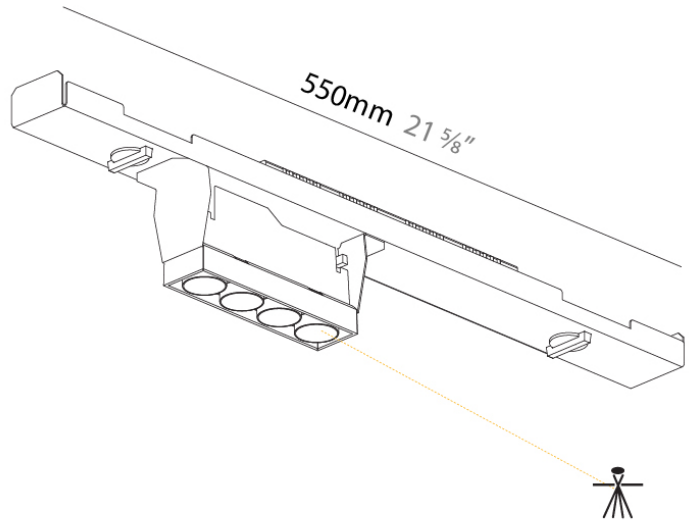

PHYSICAL

Shape: Rectangle _____
Length (mm): 510 _____
Length (in): 20 ¹/₁₆ _____
Width (mm): 49 _____
Width (in): 1 ¹⁵/₁₆ _____
Height (mm): 93 _____
Height (in): 3 ¹¹/₁₆ _____
Light Distribution: Direct _____
Weight (kg): 0.902 _____
Weight (lbs): 1.99 _____
Fixture Finish: BLK / WHI _____
Fixture Material: Aluminum Die Cast _____

ELECTRICAL

Input Wattage Range: 10 - 19 W _____
Lamp Type: LED (Zhaga Standard) _____
Input Wattage (W): 13.3 _____
Total Output Wattage (W): 12.9 _____
Dimming: Tri-Mode (Non-Dimming and Phase Dimming (120Vac only) and 0-10V Dimming) _____
Driver Included: Yes _____
Driver Location: Integrated _____
Driver Type: Constant Current - Universal _____
Driver Class: Class 2 _____
Input Voltage (V): 120 - 277 _____
Constant Current (mA): 1050 _____

LED

Delivered Lumen Range: 500 - 999 lm _____
Number of LEDs: 4 _____
Color Temperature (°K): 2700 / 3000 / 3500 / 4000 _____
Max. Delivered Lumen (lm): 781 / 843 / 860 / 878 _____
Nominal Lumen (lm): 880 / 950 / 970 / 990 _____
CRI: >90 CRI _____
Efficiency (%): 80 _____
Lamp Life (hrs): 50000 _____
Upon Request: Special Color Temperature RGBW Tunable Special LED _____

OPTICAL

Reflector: 8 / 14 / 34 _____
Upon Request: Special Beam Angles _____

RATINGS AND CERTIFICATIONS

Certified By: Certified for North American Standards _____
IP rating: IP20 _____