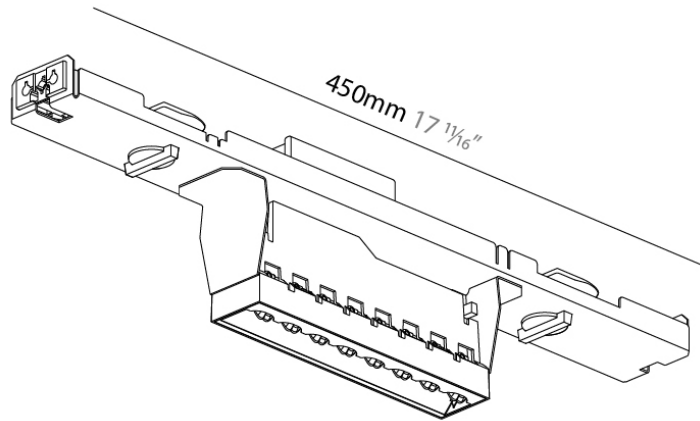

GENERAL

Series: Magiq Hollow Wallwash
Subseries: Magiq Hollow Wallwash Korona
Partner: Prolicht
Division: Architectural
Installation: Track
Light Distribution: Asymmetric

PHYSICAL

Shape: Rectangle
Length (mm): 450
Length (in): 17 ¹¹/₁₆
Width (mm): 49
Width (in): 1 ¹⁵/₁₆
Height (mm): 99
Height (in): 1 ¹⁵/₁₆
Weight (kg): 0.962
Weight (lbs): 2.12
Fixture Finish: SSR / BKV / CWI / CRY / HAB / UFT / ITA / RUA / FTG / MYG / LOD / PUS / FRO / FUP / KIA / POP / BLS / SPG / MEY / GOH / CHC / COM / ABZ / JAG / OBR / MOS / ROR
Fixture Material: Aluminum Die Cast

ELECTRICAL

Input Wattage Range: 10 - 19 W
Lamp Type: LED (Zhaga Standard)
Input Wattage (W): 19.0
Total Output Wattage (W): 17.3
Dimming: Tri-Mode (Non-Dimming and Phase Dimming (120Vac only) and 0-10V Dimming)
Driver Included: Yes
Driver Location: Integrated
Driver Type: Constant Current - Universal
Driver Class: Class 2
Input Voltage (V): 120 - 277
Constant Current (mA): 700

LED

Delivered Lumen Range: 1000 - 1999 lm
Color Temperature (°K): 2700 / 3000 / 4000
Max. Delivered Lumen (lm): 1113 / 1177 / 1346
Nominal Lumen (lm): 1328.2 / 1404.5 / 1606.3
CRI: >90 CRI
Lamp Life (hrs): 50000
Upon Request: Special Color Temperature RGBW Tunable

OPTICAL

Adjustability: Tilt ±25°
Upon Request: Special Beam Angles

RATINGS AND CERTIFICATIONS

Certified By: Certified for North American Standards
IP rating: IP20