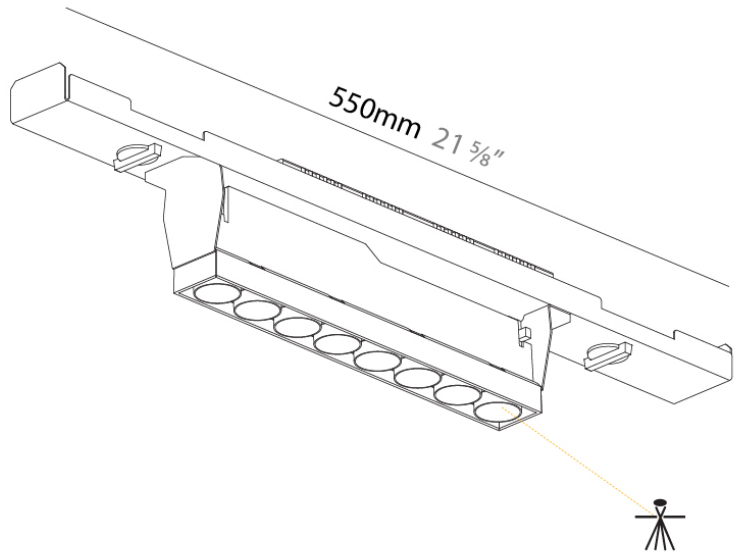

A32L450-PLG-TRI-SYS COMPONENTS TRACK

A380147-

DESCRIPTION

Magiq 8 Micro-Dot - 2Look4 50 Plug Profile Insert - 26.9W LED (Zhaga Standard) - 2700K / 3000K / 3500K / 4000K - Black - Lens - 22° / 38°

GENERAL

Series: Magiq Micro Dot
Subseries: Magiq 2 Cell Micro-Dot
Brand: Prolicht
Division: Architectural
Mounting Type: Track
Mounting Location: Ceiling
Subcategory: Spots

PHYSICAL

Shape: Rectangle
Length (mm): 550
Length (in): 21 ⁵/₈
Width (mm): 49
Width (in): 1 ¹⁵/₁₆
Height (mm): 93
Height (in): 3 ¹¹/₁₆
Light Distribution: Downlight
Holder Finish: Black
Fixture Material: Aluminum Die Cast

ELECTRICAL

Input Wattage Range: 20 - 29 W
Lamp Type: LED (Zhaga Standard)
Input Wattage (W): 26.9
Total Output Wattage (W): 24.2
Dimming: Tri-Mode (Non-Dimming and Phase Dimming (120Vac only) and 0-10V Dimming)
Driver Included: Yes
Driver Location: Integrated
Driver Type: Constant Current - Universal
Driver Class: Class 2
Input Voltage (V): 120 - 277
Constant Current (MA): 1050

LED

Delivered Lumen Range: 500 - 1999 lm
Number of LEDs: 8
Color Temperature (°K): 2700 / 3000 / 3500 / 4000
Max. Delivered Lumen (lm): 1280 / 1384 / 1411 / 1440
CRI: >90 CRI
Lamp Life (hrs): 50000

OPTICAL

Optic°: 22 / 38

RATINGS AND CERTIFICATIONS

Certified By: Certified for North American Standards
IP rating: IP20