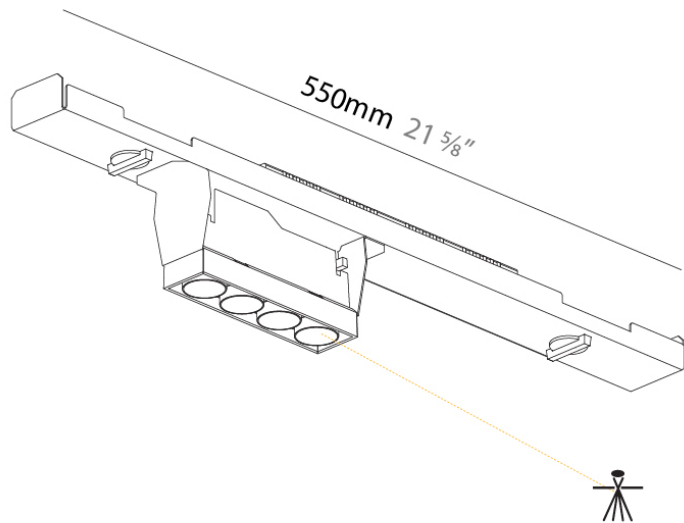

A32L450-PLG-TRI-SYS COMPONENTS TRACK

A380146-

DESCRIPTION

Magiq 4 Micro-Dot - 2Look4 50 Plug Profile Insert - 13.3W LED (Zhaga Standard) - 2700K / 3000K / 3500K / 4000K - Black - Dimmable - Lens - Optics 22° / 38°

GENERAL

Series: Magiq Micro Dot
Subseries: Magiq 2 Cell Micro-Dot
Partner: Prolicht
Division: Architectural
Installation: Track
Product Type: Spots
Mounting Location: Ceiling
Light Distribution: Adjustable / Direct

PHYSICAL

Shape: Rectangle
Length (mm): 550
Length (in): 21 ⁵/₈
Width (mm): 49
Width (in): 1 ¹⁵/₁₆
Height (mm): 93
Height (in): 3 ¹¹/₁₆
Fixture Finish: BLK
Fixture Material: Aluminum Die Cast

ELECTRICAL

Input Wattage Range: 10 - 19 W
Lamp Type: LED (Zhaga Standard)
Input Wattage (W): 14.3
Total Output Wattage (W): 12.1
Dimming: Tri-Mode (Non-Dimming and Phase Dimming (120Vac only) and 0-10V Dimming)
Driver Included: Yes
Driver Location: Integrated
Driver Type: Constant Current - Universal
Driver Class: Class 2
Input Voltage (V): 120 - 277
Constant Current (MA): 1050

LED

Delivered Lumen Range: 500 - 999 lm
Number of LEDs: 4
Color Temperature (°K): 2700 / 3000 / 3500 / 4000
Max. Delivered Lumen (lm): 588 / 635 / 648 / 661
Nominal Lumen (lm): 880 / 950 / 970 / +990
CRI: >90 CRI
Lamp Life (hrs): 50000

OPTICAL

Optic°: 22 / 38

RATINGS AND CERTIFICATIONS

Certified By: Certified for North American Standards
IP rating: IP20