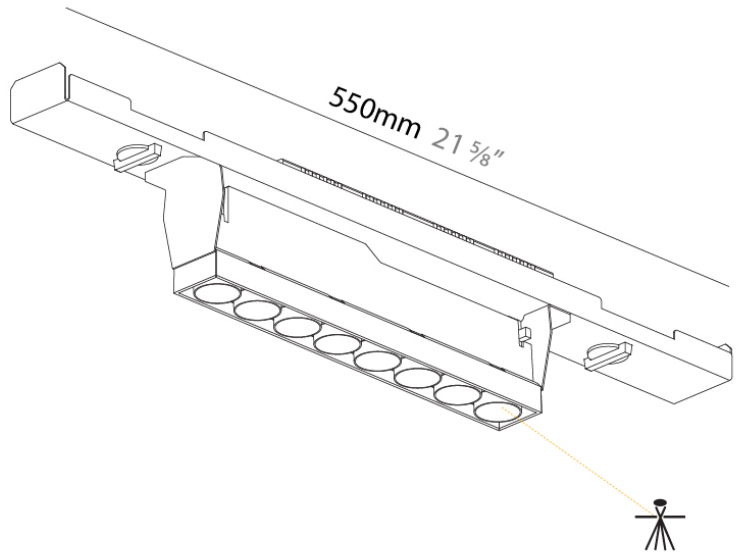

PHYSICAL

Shape: Rectangle _____
Length (mm): 550 _____
Length (in): 21 ⁵/₈ _____
Width (mm): 49 _____
Width (in): 1 ¹⁵/₁₆ _____
Height (mm): 93 _____
Height (in): 3 ¹¹/₁₆ _____
Light Distribution: Adjustable / Direct _____
Weight (kg): 0.908 _____
Weight (lbs): 2 _____
Fixture Finish: BLK / WHI _____
Fixture Material: Aluminum Die Cast _____

ELECTRICAL

Input Wattage Range: 20 - 29 W _____
Lamp Type: LED (Zhaga Standard) _____
Input Wattage (W): 30 _____
Total Output Wattage (W): 26 _____
Dimming: Tri-Mode (Non-Dimming and Phase Dimming (120Vac only) and 0-10V Dimming) _____
Driver Included: Yes _____
Driver Location: Integrated _____
Driver Type: Constant Current - Universal _____
Driver Class: Class 2 _____
Input Voltage (V): 120 - 277 _____
Constant Current (MA): 1050 _____

LED

Delivered Lumen Range: 1000 - 1999 lm _____
Number of LEDs: 8 _____
Color Temperature (°K): 2700 / 3000 / 3500 / 4000 _____
Max. Delivered Lumen (lm): 1561 / 1685 / 1809 / 1756 _____
Nominal Lumen (lm): 1760 / 1900 / 2040 / 1980 _____
CRI: >90 CRI _____
Lamp Life (hrs): 50000 _____
Upon Request: Special Color Temperature RGBW Tunable Special LED _____

OPTICAL

Reflector°: 8 / 14 / 34 _____
Adjustability: Tilt ±25° _____
Upon Request: Special Beam Angles _____

RATINGS AND CERTIFICATIONS

Certified By: Certified for North American Standards _____
IP rating: IP20 _____