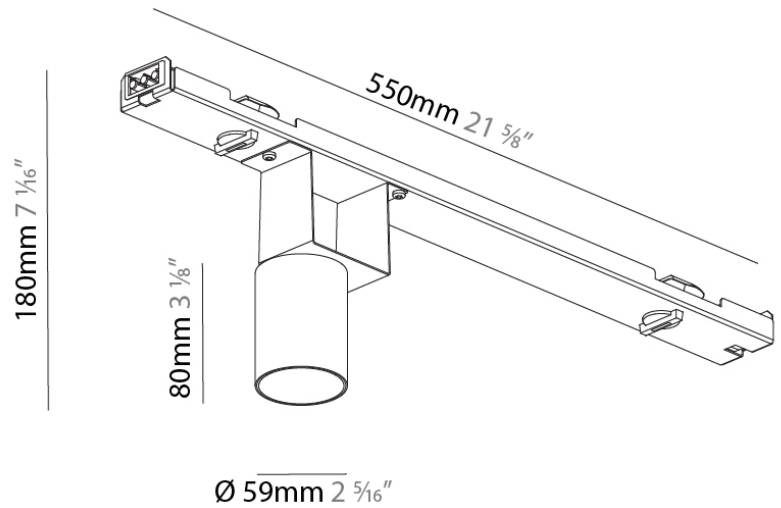

GENERAL

Series: Centriq
Brand: Prolicht
Division: Architectural
Mounting Type: Track
Mounting Location: Ceiling
Subcategory: Spots

PHYSICAL

Shape: Cylinder
Diameter (mm): 59
Diameter (in): 2 5/16
Length (mm): 550
Length (in): 21 5/8
Height (mm): 80
Height (in): 3 1/8
Light Distribution: Adjustable / Direct
Weight (kg): 0.868
Weight (lbs): 1.914
Fixture Finish: SSR / BKV / CWI / CRY / HAB / UFT / ITA / RUA / FTG / MYG / LOD / PUS / FRO / FUP / KIA / POP / BLS / SPG / MEY / GOH / GUM / CHC / COM / ABZ / JAG / OBR / MOS / ROR
Fixture Material: Aluminum

ELECTRICAL

Input Wattage Range: 10 - 19 W
Lamp Type: LED (Zhaga Standard)
Input Wattage (W): 12.1 / 14.7
Total Output Wattage (W): 11 / 13.4
Dimming: Tri-Mode (Non-Dimming and Phase Dimming (120Vac only) and 0-10V Dimming)
Driver Included: Yes
Driver Location: Integrated
Driver Type: Constant Current - Universal
Driver Class: Class 2
Input Voltage (V): 120 - 277
Constant Current (MA): 350

LED

Delivered Lumen Range: 500 - 999 lm
Number of LEDs: 1
Color Temperature (°K): 2700 / 3000 / 3500 / 4000
Max. Delivered Lumen (lm): 520 / 580 / 627 / 640
Nominal Lumen (lm): 960 / 1070 / 1157 / 1180
CRI: >90 CRI
Lamp Life (hrs): 50000
Upon Request: Special Color Temperature Special Led

OPTICAL

Beam Angle: 10
Adjustability: Rotational 340°; Tilt 90°
Upon Request: Special Beam Angles

RATINGS AND CERTIFICATIONS

Certified By: Certified for North American Standards
IP rating: IP20