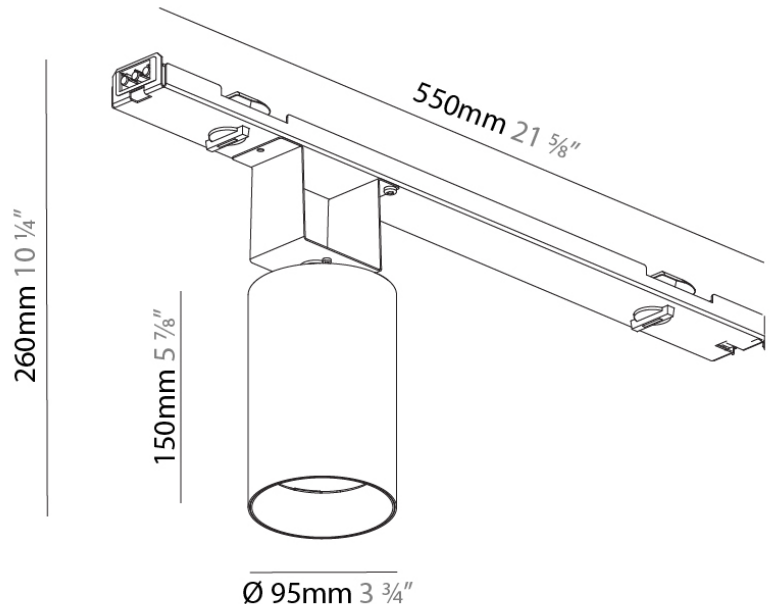

GENERAL

Series: Centriq
Brand: Prolicht
Division: Architectural
Mounting Type: Track
Mounting Location: Ceiling
Subcategory: Spots

PHYSICAL

Shape: Cylinder
Diameter (mm): 95
Diameter (in): 3 17/16
Length (mm): 550
Length (in): 21 5/8
Height (mm): 150
Height (in): 5 7/8
Light Distribution: Adjustable / Direct
Weight (kg): 1.69
Weight (lbs): 3.73
Fixture Finish: SSR / BKV / CWI / CRY / HAB / UFT / ITA / RUA / FTG / MYG / LOD / PUS / FRO / FUP / KIA / POP / BLS / SPG / MEY / GOH / GUM / CHC / COM / ABZ / JAG / OBR / MOS / ROR
Fixture Material: Aluminum

ELECTRICAL

Input Wattage Range: 10 - 19 W
Lamp Type: LED (Zhaga Standard)
Input Wattage (W): 20.9
Total Output Wattage (W): 17
Dimming: Tri-Mode (Non-Dimming and Phase Dimming (120Vac only) and 0-10V Dimming)
Driver Included: Yes
Driver Location: Integrated
Driver Type: Constant Current - Universal
Driver Class: Class 2
Input Voltage (V): 120 - 277
Constant Current (MA): 500

LED

Delivered Lumen Range: 1000 - 1999 lm
Number of LEDs: 1
Color Temperature (°K): 2700 / 3000 / 3500 / 4000
Max. Delivered Lumen (lm): 1630 / 1670 / 1754 / 1790
Nominal Lumen (lm): 2360 / 2420 / 2548 / 2600
CRI: >90 CRI
Lamp Life (hrs): 50000
Upon Request: Special Color Temperature Special LED

OPTICAL

Reflector°: 18 / 26 / 40
Adjustability: Rotational 340°; Tilt 90°
Upon Request: Special Beam Angles

RATINGS AND CERTIFICATIONS

Certified By: Certified for North American Standards
IP rating: IP20