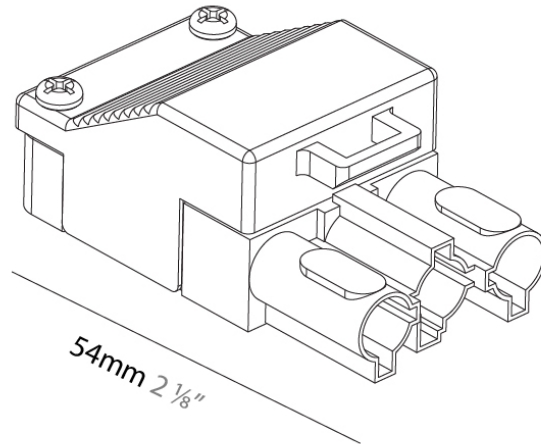

A32L450-PLG-TRI-SYS COMPONENTS

A3859400

DESCRIPTION

2Look4Light Imagine - Power Feed Socket - 3 Wire

GENERAL

Series: 2Look4 80

Partner: Prolicht

Division: Architectural

PHYSICAL

Length (mm): 54

Length (in): 2 1/8

Width (mm): 28

Width (in): 1 1/8

Height (mm): 22

Height (in): 9/10

Weight (kg): 0.01

Weight (lbs): 0.022

Fixture Material: Plastic

RATINGS AND CERTIFICATIONS

Certified By: Certified for North American Standards

IP rating: IP20