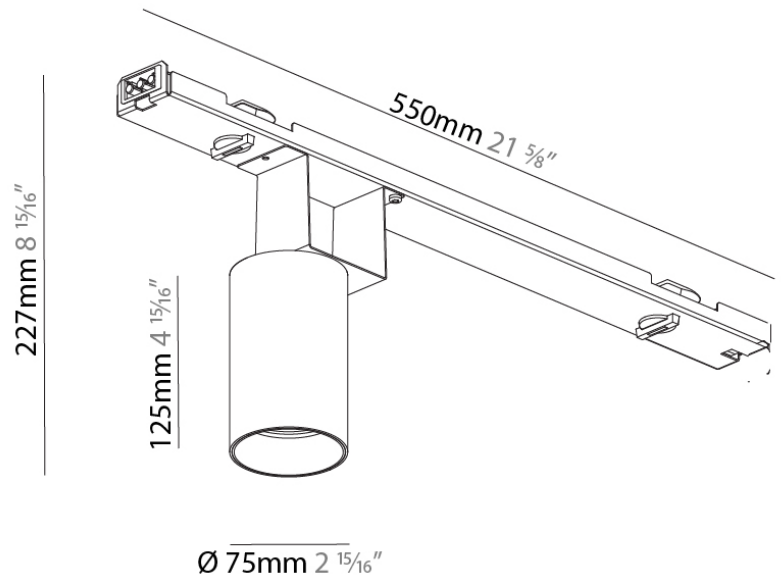

PHYSICAL

Aperture Sizes - Downlights: 2"
Shape: Cylinder
Diameter (mm): 75
Diameter (in): 2 15/16
Length (mm): 550
Length (in): 21 5/8
Height (mm): 125
Height (in): 4 15/16
Weight (kg): 1.047
Weight (lbs): 2.31
Fixture Finish: SSR / BKV / CWI / CRY / HAB / UFT / ITA / RUA / FTG / MYG / LOD / PUS / FRO / FUP / KIA / POP / BLS / SPG / MEY / GOH / CHC / COM / ABZ / JAG / OBR / MOS / ROR
Fixture Material: Aluminum

ELECTRICAL

Input Wattage Range: 20 - 29 W
Lamp Type: LED (Zhaga Standard)
Input Wattage (W): 26.4
Total Output Wattage (W): 24
Dimming: Tri-Mode (Non-Dimming and Phase Dimming (120Vac only) and 0-10V Dimming)
Driver Included: Yes
Driver Location: Integrated
Driver Type: Constant Current - Universal
Driver Class: Class 2
Input Voltage (V): 120 - 277
Constant Current (MA): 700

LED

Delivered Lumen Range: 2000 - 2999 lm
Number of LEDs: 1
Color Temperature (°K): 2700 / 3000 / 3500 / 4000
Max. Delivered Lumen (lm): 1970 / 2020 / 2105 / 2170
Nominal Lumen (lm): 3210 / 3290 / 3459 / 3530
CRI: >90 CRI
Lamp Life (hrs): 50000
Upon Request: Special Color Temperature Special Led

OPTICAL

Reflector°: 20 / 25 / 40
Adjustability: Rotational 340°; Tilt 90°
Upon Request: Special Beam Angles

RATINGS AND CERTIFICATIONS

Certified By: Certified for North American Standards
IP rating: IP20