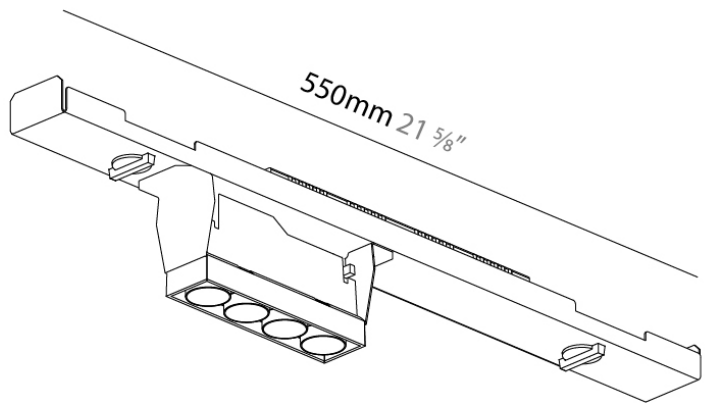

A32L450-PLG-TRI-SYS COMPONENTS

A38853-

DESCRIPTION

Magiq 4 Korona - Track Head - 13.3W LED (Zhaga Standard) - 2700K - White - Reflectors 10° / 20° / 40°

GENERAL

Series: Magiq
Subseries: Magiq 4 Cell Korona
Partner: Prolicht
Division: Architectural
Light Distribution: Adjustable / Direct

PHYSICAL

Length (mm): 550
Length (in): 21 ¹⁰/₁₆
Width (mm): 49
Width (in): 1 ¹⁵/₁₆
Height (mm): 93
Height (in): 3 ¹¹/₁₆
Weight (kg): 0.902
Weight (lbs): 2
Fixture Finish: SSR / BKV / CWI / CRY / HAB / UFT / ITA / RUA / FTG / MYG / LOD / PUS / FRO / FUP / KIA / POP / BLS / SPG / MEY / GOH / CHC / COM / ABZ / JAG / OBR / MOS / ROR
Fixture Material: Aluminum Die Cast

ELECTRICAL

Input Wattage Range: 10 - 19 W
Lamp Type: LED (Zhaga Standard)
Input Wattage (W): 13.3
Total Output Wattage (W): 12
Dimming: Tri-Mode (Non-Dimming and Phase Dimming (120Vac only) and 0-10V Dimming)
Driver Included: Yes
Driver Location: Integrated
Driver Type: Constant Current - Universal
Driver Class: Class 2
Input Voltage (V): 120 - 277
Constant Current (MA): 1050

LED

Delivered Lumen Range: 500 - 999 lm
Number of LEDs: 4
Color Temperature (°K): 2700 / 3000 / 3500 / 4000
Max. Delivered Lumen (lm): 783 / 848 / 862 / 880
Lamp Life (hrs): 50000
Upon Request: Special Color Temperature RGBW Tunable Special LED

OPTICAL

Reflector°: 10 / 20 / 40
Upon Request: Special Beam Angles

RATINGS AND CERTIFICATIONS

Certified By: Certified for North American Standards
IP rating: IP20