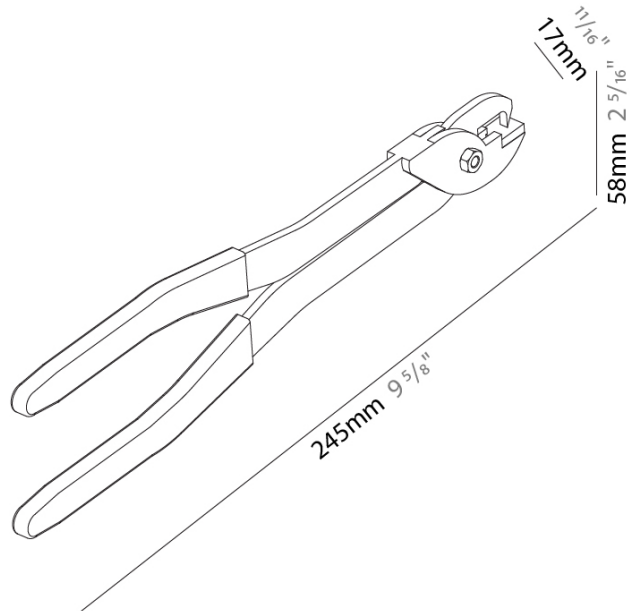

PROJECT	_____
TYPE	_____
NOTES	_____
QUANTITY	_____
DATE	_____

A32L450-TRK-TRI-SYS COMPONENTS TRACK

STRV120

DESCRIPTION
Cutting Tool for Track Conductors

GENERAL
Partner: Prolicht
Division: Architectural
Installation: Track

PHYSICAL
Length (mm): 245
Length (in): 9 5/8
Height (mm): 58
Height (in): 2 5/16
Fixture Material: Aluminum

ELECTRICAL
Driver Included: No

RATINGS AND CERTIFICATIONS
Certified By: Certified for North American Standards
IP rating: IP20