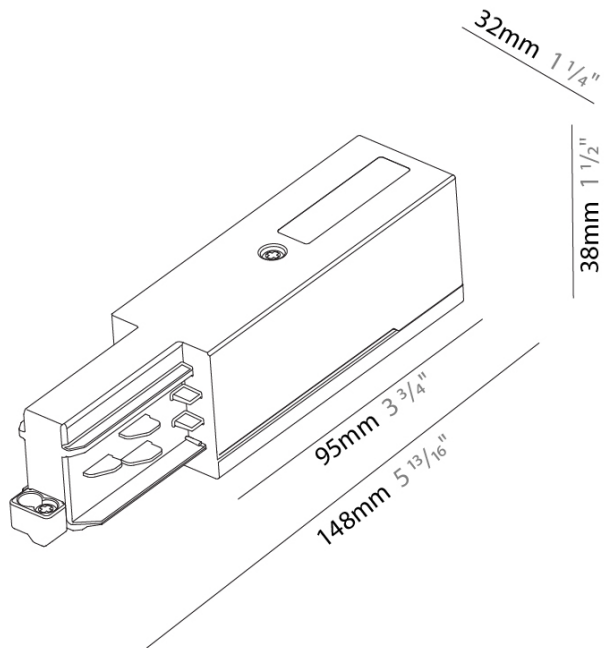

PROJECT _____
TYPE _____
NOTES _____
QUANTITY _____
DATE _____

A32L450-TRK-TRI-SYS COMPONENTS TRACK

STR121-

DESCRIPTION
Track - End Feed - Left Side

GENERAL
Partner: Prolight
Division: Architectural
Installation: Track

PHYSICAL
Length (mm): 148
Length (in): 5 ¹³/₁₆
Width (mm): 32
Width (in): 1 ¹/₄
Height (mm): 38
Height (in): 1 ¹/₂
Fixture Finish: WHI / BLK / GRY
Fixture Material: Aluminum

RATINGS AND CERTIFICATIONS
Certified By: Certified for North American Standards
IP rating: IP20