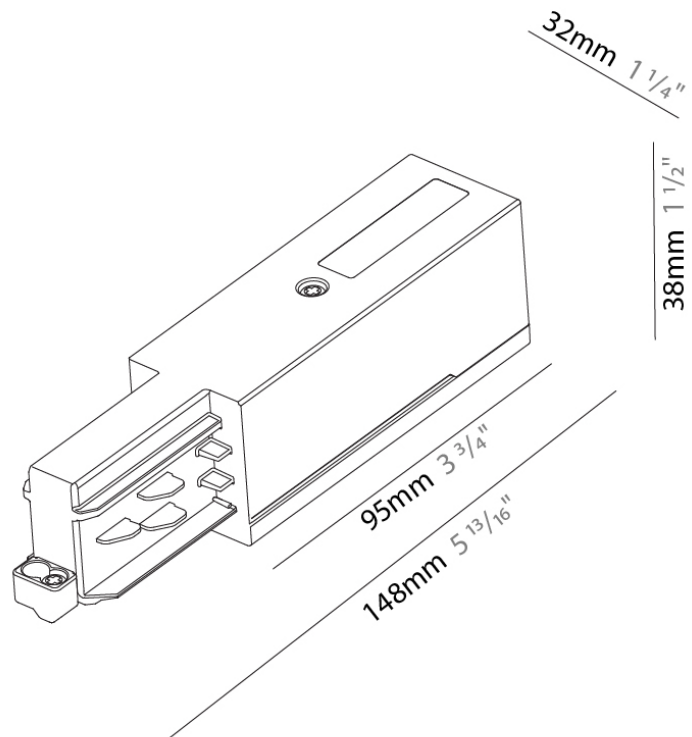

PROJECT	_____
TYPE	_____
NOTES	_____
QUANTITY	_____
DATE	_____

A32L450-TRK-TRI-SYS COMPONENTS TRACK

STR121-

DESCRIPTION

Track - End Feed - Left Side

GENERAL

Brand: Prolicht

Division: Architectural

Mounting Type: Track

PHYSICAL

Length (mm): 148

Length (in): 5 ¹³/₁₆

Width (mm): 32

Width (in): 1 ¹/₄

Height (mm): 38

Height (in): 1 ¹/₂

Fixture Finish: WHI / BLK / GRY

Fixture Material: Aluminum

RATINGS AND CERTIFICATIONS

Certified By: Certified for North American Standards

IP rating: IP20