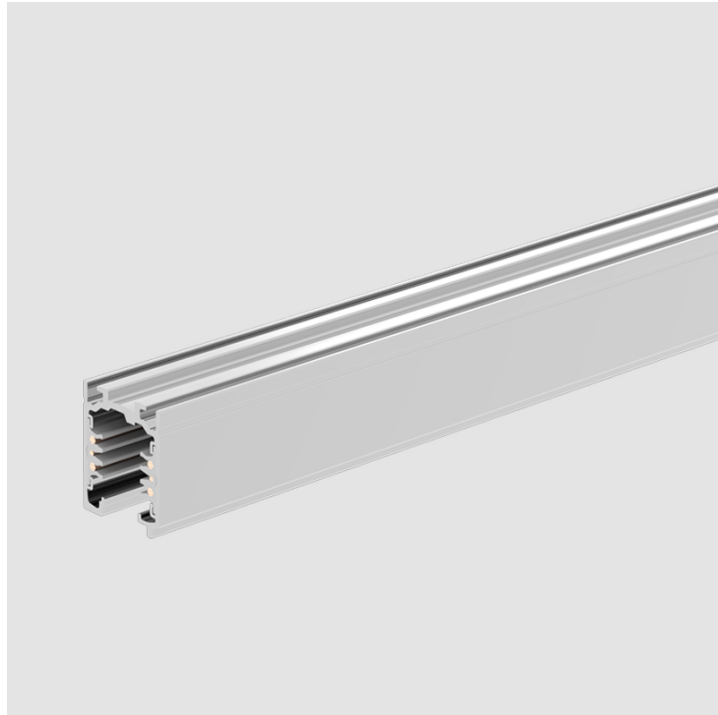

PROJECT	_____
TYPE	_____
NOTES	_____
QUANTITY	_____
DATE	_____

A32L450-TRK-TRI-SYS COMPONENTS TRACK

STRS4800-

DESCRIPTION
Track - 8' Surface Mount 3-Circuit Track

GENERAL
Partner: Prolicht
Division: Architectural
Installation: Track

PHYSICAL
Shape: Rectangle
Length (mm): 2438
Length (in): 96"
Width (mm): 32
Width (in): 1 1/4"
Height (mm): 38
Height (in): 1 1/2"
Fixture Finish: WHI / BLK / GRY
Fixture Material: Aluminum

ELECTRICAL
Driver Included: No

RATINGS AND CERTIFICATIONS
Certified By: Certified for North American Standards
IP rating: IP20