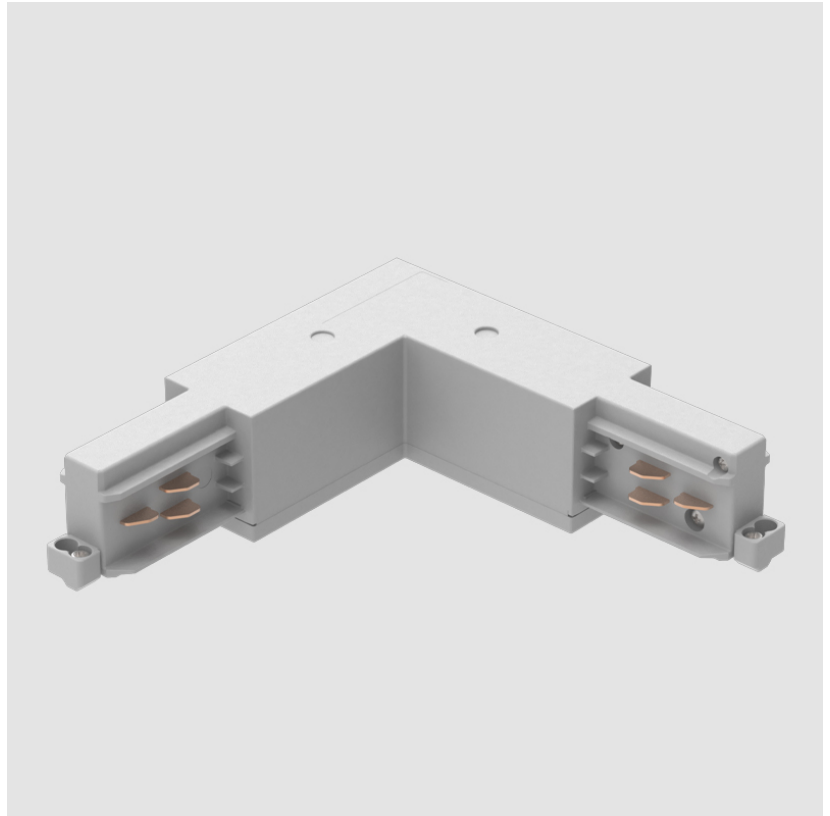

A32L450-TRK-TRI-SYS COMPONENTS TRACK

STR3400-

DESCRIPTION

Track - L-Connector, Outside Corner (Feedable) -

GENERAL

Brand: Prolicht

Division: Architectural

Mounting Type: Track

PHYSICAL

Length (mm): 143

Length (in): 5 ⁵/₈

Width (mm): 32

Width (in): 1 ¹/₄

Height (mm): 38

Height (in): 1 ¹/₂

Fixture Finish: WHI / BLK / GRY

Fixture Material: Aluminum

RATINGS AND CERTIFICATIONS

Certified By: Certified for North American Standards

IP rating: IP20