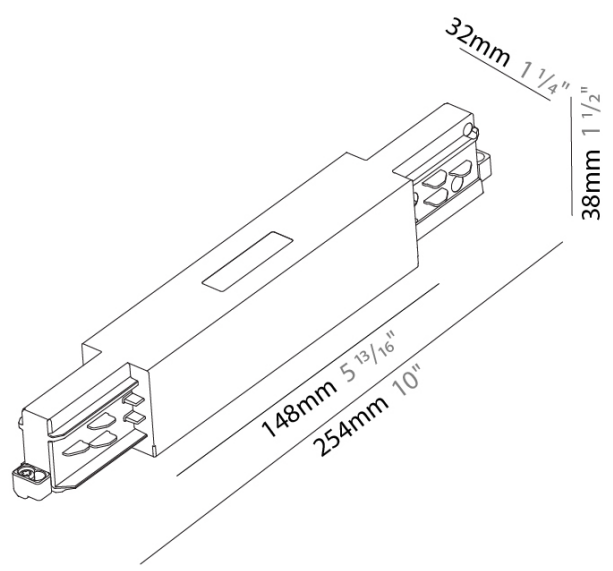

PROJECT	_____
TYPE	_____
NOTES	_____
QUANTITY	_____
DATE	_____

A32L450-TRK-TRI-SYS COMPONENTS TRACK

STR141-

DESCRIPTION
Track - Central Feed - _____

GENERAL

Partner: Prolight _____
Division: Architectural _____
Installation: Track _____

PHYSICAL

Length (mm): 254 _____
Length (in): 10 _____
Width (mm): 32 _____
Width (in): 1 1/4 _____
Height (mm): 38 _____
Height (in): 1 5/16 _____
Fixture Finish: WHI / BLK / GRY _____
Fixture Material: Aluminum _____

RATINGS AND CERTIFICATIONS

Certified By: Certified for North American Standards _____
IP rating: IP20 _____