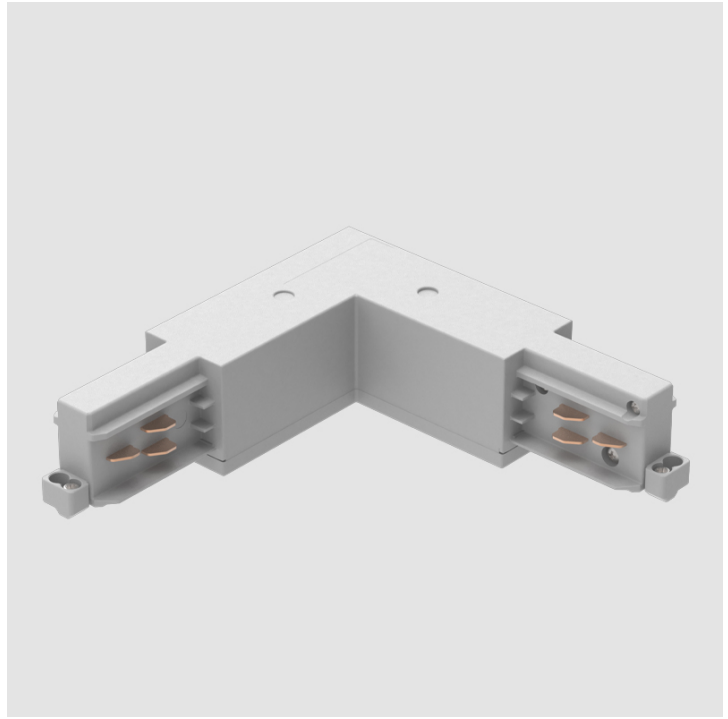

PROJECT _____
TYPE _____
NOTES _____
QUANTITY _____
DATE _____

A32L450-TRK-TRI-SYS COMPONENTS TRACK

STR3500-

DESCRIPTION
Track - 3-Circuit L-Connector, Inside Corner (Feedable)

GENERAL
Partner: Prolicht _____
Division: Architectural _____
Installation: Track _____

PHYSICAL
Length (mm): 143 _____
Length (in): 5 5/8 _____
Width (mm): 32 _____
Width (in): 1 1/4 _____
Height (mm): 38 _____
Height (in): 1 1/2 _____
Fixture Finish: WHI / BLK / GRY _____
Fixture Material: Aluminum _____

RATINGS AND CERTIFICATIONS
Certified By: Certified for North American Standards _____
IP rating: IP20 _____