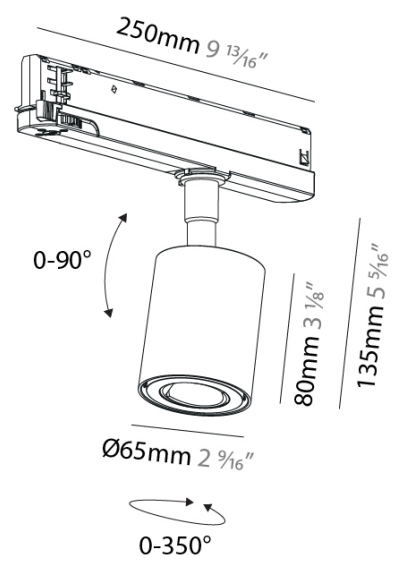

A32L450-TRK-TRI-SYS COMPONENTS TRACK

A3T432-

DESCRIPTION
2LOOK4 50 Track - Oiko Pro In insert - 14W LED, Tuneable White (2700K-6500K), Max 1162lm, CRI:90 - Dimmable, Beam Angle Wallwasher

GENERAL
Series: 2Look4 50 Track
Subseries: Oiko Pro In
Partner: Prolicht
Division: Architectural
Installation: Track
Product Type: Spots
Mounting Location: Ceiling
Light Distribution: Adjustable / Direct

PHYSICAL
Shape: Cylinder
Diameter (mm): 65
Diameter (in): 2 5/16
Length (mm): 250
Length (in): 9 13/16
Height (mm): 136
Height (in): 5 3/8
Fixture Finish: SSR / BKV / CWI / CRY / HAB / UFT / ITA / RUA / FTG / MYG / LOD / PUS / FRO / FUP / KIA / POP / BLS / SPG / MEY / GOH / CHC / COM / ABZ / JAG / OBR / MOS / ROR
Holder Finish: GRY / BLK / WHI
Fixture Material: Aluminum Die Cast

ELECTRICAL
Input Wattage Range: 10 - 19 W
Lamp Type: LED (Zhaga Standard)
Input Wattage (W): 14
Total Output Wattage (W): 12.7
Dimming: Non-Dimming / DALI Dimming
Driver Included: Yes
Driver Location: Integrated
Driver Type: Constant Current - 120Vac
Input Voltage (V): 120
Constant Current (mA): 700

LED
Delivered Lumen Range: 500 - 1999 lm
Number of LEDs: 1
Color Temperature (°K): 2700-6500 Tunable White
Max. Delivered Lumen (lm): 988 - 1162
Nominal Lumen (lm): 1242 - 1460
CRI: >90 CRI
Lamp Life (hrs): 50000

OPTICAL
Beam Angle: 34
Adjustability: Rotational 350°; Tilt 90°

RATINGS AND CERTIFICATIONS
Certified By: Certified for North American Standards
IP rating: IP20