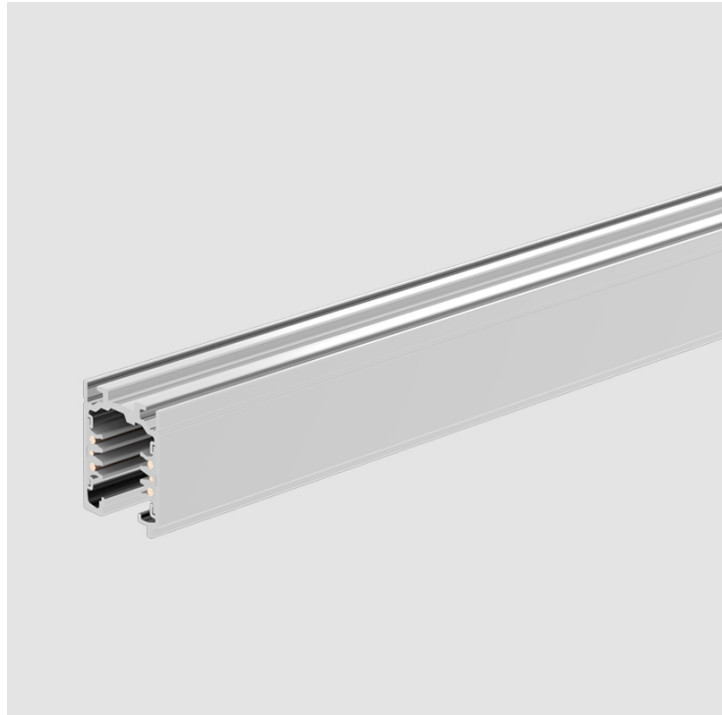

PROJECT	_____
TYPE	_____
NOTES	_____
QUANTITY	_____
DATE	_____

A32L450-TRK-TRI-SYS COMPONENTS TRACK

STRS4400-

DESCRIPTION
Track - 4' Surface Mount 3-Circuit Track

GENERAL
Partner: Prolicht
Division: Architectural
Installation: Track

PHYSICAL
Shape: Rectangle
Length (mm): 1219
Length (in): 48
Width (mm): 32
Width (in): 1 1/4
Height (mm): 38
Height (in): 1 1/2
Fixture Finish: WHI / BLK / GRY
Fixture Material: Aluminum

ELECTRICAL
Driver Included: No

RATINGS AND CERTIFICATIONS
Certified By: Certified for North American Standards
IP rating: IP20