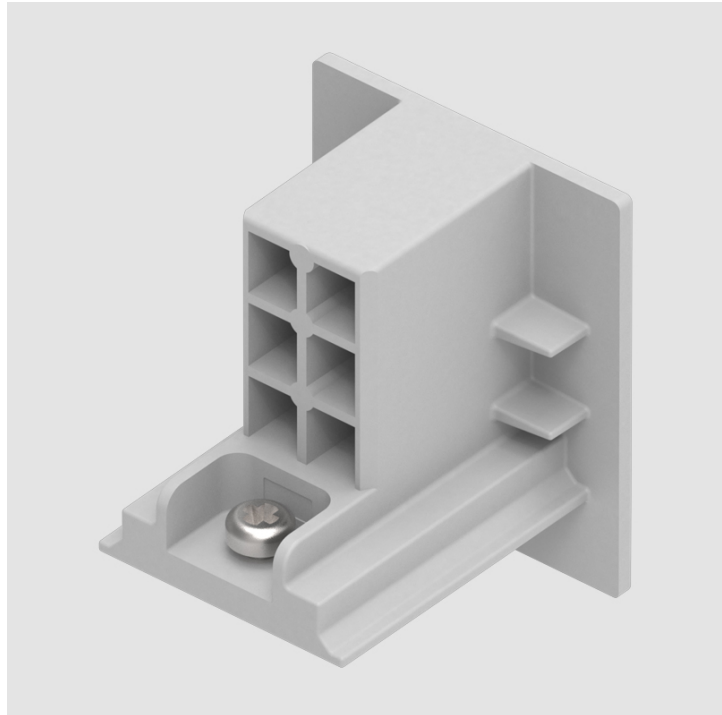

PROJECT	_____
TYPE	_____
NOTES	_____
QUANTITY	_____
DATE	_____

A32L450-TRK-TRI-SYS COMPONENTS SURFACE

STRS4100-

DESCRIPTION
Track - Surface - End Cap

GENERAL
Partner: Prolicht
Division: Architectural
Installation: Surface

PHYSICAL
Length (mm): 32
Length (in): 1 1/4
Width (mm): 32
Width (in): 1 1/4
Height (mm): 38
Height (in): 1 1/2
Fixture Finish: WHI / BLK / GRY
Fixture Material: Aluminum

RATINGS AND CERTIFICATIONS
Certified By: Certified for North American Standards
IP rating: IP20