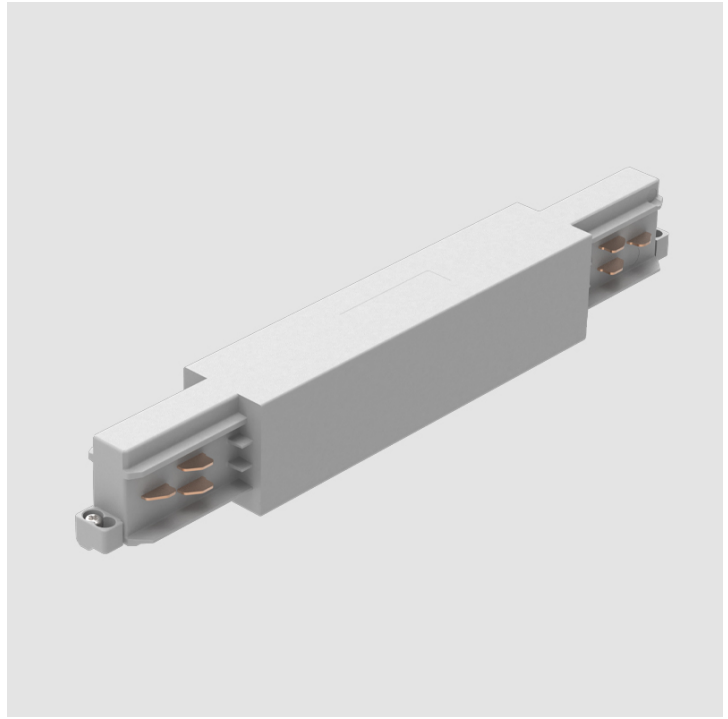

PROJECT	_____
TYPE	_____
NOTES	_____
QUANTITY	_____
DATE	_____

A32L450-TRK-TRI-SYS COMPONENTS TRACK

STR141-

DESCRIPTION
Track - Central Feed - _____

GENERAL

Partner: Prolight _____
Division: Architectural _____
Installation: Track _____

PHYSICAL

Length (mm): 254 _____
Length (in): 10 _____
Width (mm): 32 _____
Width (in): 1 1/4 _____
Height (mm): 38 _____
Height (in): 1 5/16 _____
Fixture Finish: WHI / BLK / GRY _____
Fixture Material: Aluminum _____

RATINGS AND CERTIFICATIONS

Certified By: Certified for North American Standards _____
IP rating: IP20 _____