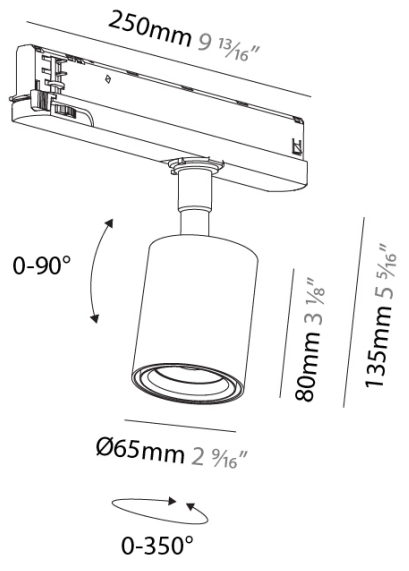

A32L450-TRK-TRI-SYS COMPONENTS TRACK

A3T433-

DESCRIPTION
2LOOK4 50 Track - Oiko Pro In insert - 19W LED, 2700K / 3000K / 3500K / 4000K, Max 1461lm, CRI:90 - Dimmable, Beam Angle 14°

GENERAL
Series: 2Look4 50 Track
Subseries: Oiko Pro In
Partner: Prolicht
Division: Architectural
Installation: Track
Product Type: Spots
Mounting Location: Ceiling
Light Distribution: Adjustable / Direct

PHYSICAL
Shape: Cylinder
Diameter (mm): 65
Diameter (in): 2 5/16
Length (mm): 250
Length (in): 9 13/16
Height (mm): 136
Height (in): 5 5/16
Fixture Finish: SSR / BKV / CWI / CRY / HAB / UFT / ITA / RUA / FTG / MYG / LOD / PUS / FRO / FUP / KIA / POP / BLS / SPG / MEY / GOH / CHC / COM / ABZ / JAG / OBR / MOS / ROR
Holder Finish: GRY / BLK / WHI
Fixture Material: Aluminum Die Cast

ELECTRICAL
Input Wattage Range: 10 - 19 W
Lamp Type: LED (Zhaga Standard)
Input Wattage (W): 19
Total Output Wattage (W): 17.2
Dimming: Non-Dimmable
Driver Included: Yes
Driver Location: Integrated
Driver Type: Constant Current - 120Vac
Input Voltage (V): 120
Constant Current (MA): 500

LED
Delivered Lumen Range: 1000 - 1999 lm
Number of LEDs: 1
Color Temperature (°K): 2700 / 3000 / 3500 / 4000
Max. Delivered Lumen (lm): 1394 / 1377 / 1459 / 1461
Nominal Lumen (lm): 1820 / 1797 / 1905 / 1907
CRI: >90 CRI
Lamp Life (hrs): 50000

OPTICAL
Beam Angle: 14
Adjustability: Rotational 350°, Tilt 90°

RATINGS AND CERTIFICATIONS
Certified By: Certified for North American Standards
IP rating: IP20