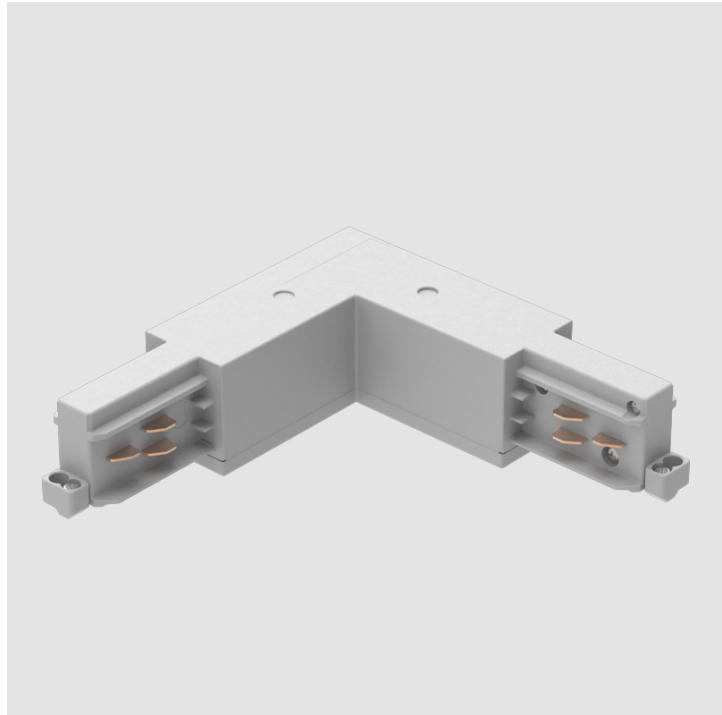

PROJECT _____
TYPE _____
NOTES _____
QUANTITY _____
DATE _____

A32L450-TRK-TRI-SYS COMPONENTS TRACK

STR3500-

DESCRIPTION
Track - 3-Circuit L-Connector, Inside Corner (Feedable)

GENERAL
Partner: Prolicht _____
Division: Architectural _____
Installation: Track _____

PHYSICAL
Length (mm): 143 _____
Length (in): 5 ⁵/₈ _____
Width (mm): 32 _____
Width (in): 1 ¹/₄ _____
Height (mm): 38 _____
Height (in): 1 ¹/₂ _____
Fixture Finish: WHI / BLK / GRY _____
Fixture Material: Aluminum _____

RATINGS AND CERTIFICATIONS
Certified By: Certified for North American Standards _____
IP rating: IP20 _____