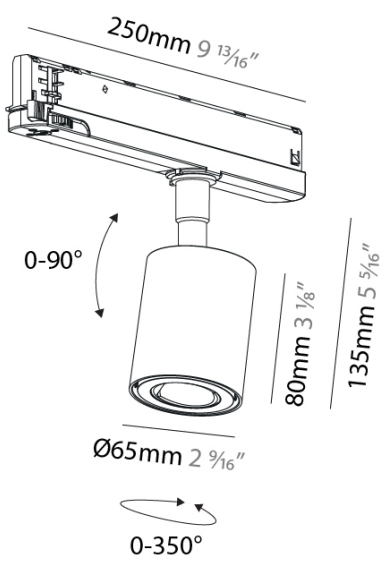

A3T431-

DESCRIPTION
2LOOK4 50 Track - Oiko Pro In insert - 19W LED, 2700K / 3000K / 3500K / 4000K, Max 1724lm, CRI:90 - Dimmable, Beam Angle Wallwasher

GENERAL
Series: 2Look4 50 Track
Subseries: Oiko Pro In
Partner: Prolicht
Division: Architectural
Installation: Track
Product Type: Spots
Mounting Location: Ceiling
Light Distribution: Adjustable / Direct

PHYSICAL
Shape: Cylinder
Diameter (mm): 65
Diameter (in): 2 5/16
Length (mm): 250
Length (in): 9 13/16
Height (mm): 136
Height (in): 5 3/8
Fixture Finish: SSR / BKV / CWI / CRY / HAB / UFT / ITA / RUA / FTG / MYG / LOD / PUS / FRO / FUP / KIA / POP / BLS / SPG / MEY / GOH / CHC / COM / ABZ / JAG / OBR / MOS / ROR
Holder Finish: GRY / BLK / WHI
Fixture Material: Aluminum Die Cast

ELECTRICAL
Input Wattage Range: 10 - 19 W
Lamp Type: LED (Zhaga Standard)
Input Wattage (W): 19
Total Output Wattage (W): 17.2
Dimming: Non-Dimmable
Driver Included: Yes
Driver Location: Integrated
Driver Type: Constant Current - 120Vac
Input Voltage (V): 120
Constant Current (MA): 500

LED
Delivered Lumen Range: 1000 - 1999 lm
Number of LEDs: 1
Color Temperature (°K): 2700 / 3000 / 3500 / 4000
Max. Delivered Lumen (lm): 1624 / 1632 / 1708 / 1724
Nominal Lumen (lm): 2040 / 2050 / 2146 / 2166
CRI: >90 CRI
Lamp Life (hrs): 50000

OPTICAL
Beam Angle: Wallwasher
Adjustability: Rotational 350°; Tilt 90°

RATINGS AND CERTIFICATIONS
Certified By: Certified for North American Standards
IP rating: IP20