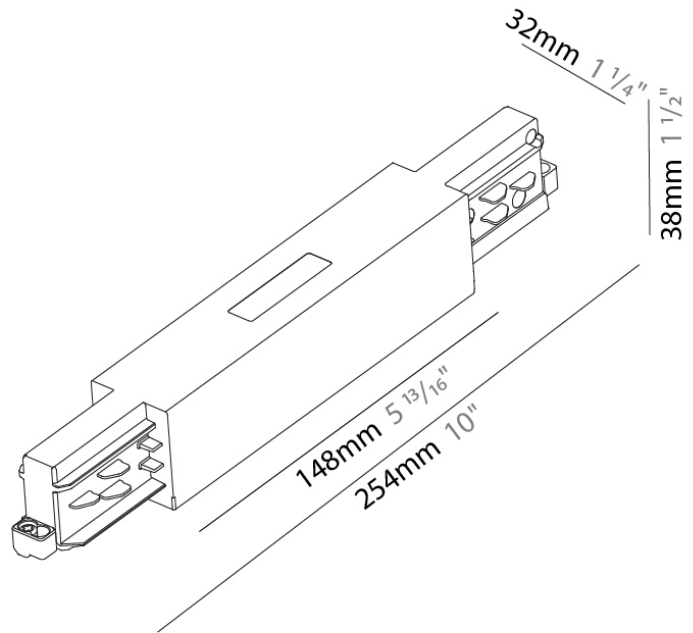

PROJECT	_____
TYPE	_____
NOTES	_____
QUANTITY	_____
DATE	_____

A32L450-TRK-TRI-SYS COMPONENTS TRACK

STR141-

DESCRIPTION

Track - Central Feed - _____

GENERAL

Brand: Prolicht _____

Division: Architectural _____

Mounting Type: Track _____

PHYSICAL

Length (mm): 254 _____

Length (in): 10 _____

Width (mm): 32 _____

Width (in): 1 1/4 _____

Height (mm): 38 _____

Height (in): 1 5/16 _____

Fixture Finish: WHI / BLK / GRY _____

Fixture Material: Aluminum _____

RATINGS AND CERTIFICATIONS

Certified By: Certified for North American Standards _____

IP rating: IP20 _____