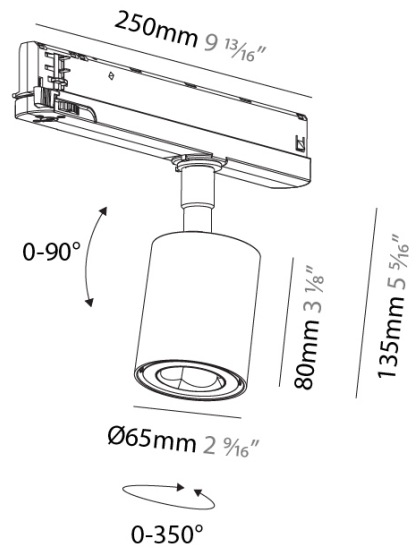

A32L450-TRK-TRI-SYS COMPONENTS TRACK

A3T436-

DESCRIPTION
2LOOK4 50 Track - Oiko Pro In insert - 14W LED, Tuneable White (2700K-6500K), Max 1186lm, CRI:90 - Dimmable, Beam Angle 50°

GENERAL
Series: 2Look4 50 Track
Subseries: Oiko Pro In
Partner: Prolicht
Division: Architectural
Installation: Track
Product Type: Spots
Mounting Location: Ceiling
Light Distribution: Adjustable / Direct

PHYSICAL
Shape: Cylinder
Diameter (mm): 65
Diameter (in): 2 5/16
Length (mm): 250
Length (in): 9 13/16
Height (mm): 136
Height (in): 5 3/8
Fixture Finish: SSR / BKV / CWI / CRY / HAB / UFT / ITA / RUA / FTG / MYG / LOD / PUS / FRO / FUP / KIA / POP / BLS / SPG / MEY / GOH / CHC / COM / ABZ / JAG / OBR / MOS / ROR
Holder Finish: GRY / BLK / WHI
Fixture Material: Aluminum Die Cast

ELECTRICAL
Input Wattage Range: 10 - 19 W
Lamp Type: LED (Zhaga Standard)
Input Wattage (W): 14
Total Output Wattage (W): 12.7
Dimming: Non-Dimming / DALI Dimming
Driver Included: Yes
Driver Location: Integrated
Driver Type: Constant Current - 120Vac
Input Voltage (V): 120
Constant Current (mA): 700

LED
Delivered Lumen Range: 500 - 1999 lm
Number of LEDs: 1
Color Temperature (°K): 2700-6500 Tunable White
Max. Delivered Lumen (lm): 1008 - 1186
Nominal Lumen (lm): 1242 - 1460
CRI: >90 CRI
Lamp Life (hrs): 50000

OPTICAL
Beam Angle: 50
Adjustability: Rotational 350°, Tilt 90°

RATINGS AND CERTIFICATIONS
Certified By: Certified for North American Standards
IP rating: IP20