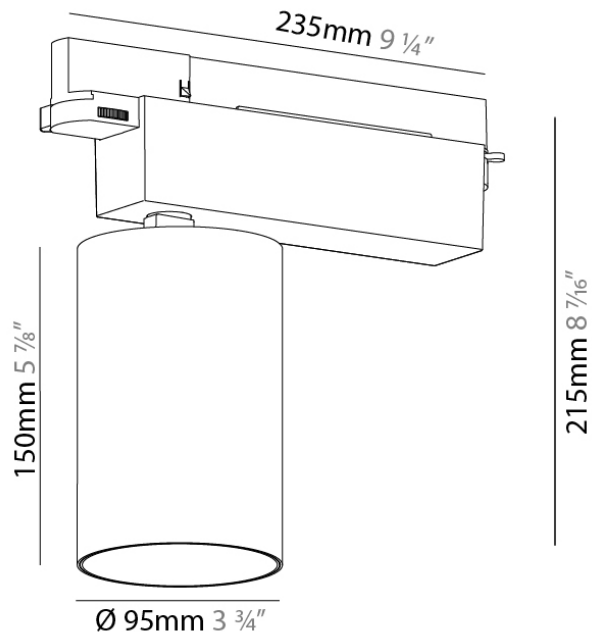

GENERAL

Series: Centriq
Subseries: Centriq 95
Brand: Prolicht
Division: Architectural
Mounting Type: Track
Mounting Location: Ceiling
Subcategory: Spots

PHYSICAL

Shape: Cylinder
Diameter (mm): 95
Diameter (in): 3 3/4
Length (mm): 235
Length (in): 9 1/4
Height (mm): 150
Height (in): 5 7/8
Light Distribution: Adjustable / Direct
Weight (kg): 1.495
Weight (lbs): 3.3
Fixture Finish: SSR / BKV / CWI / CRY / HAB / UFT / ITA / RUA / FTG / MYG / LOD / PUS / FRO / FUP / KIA / POP / BLS / SPG / MEY / GOH / GUM / CHC / COM / ABZ / JAG / OBR / MOS / ROR
Fixture Material: Aluminum

ELECTRICAL

Input Wattage Range: 20 - 29 W
Lamp Type: LED (Zhaga Standard)
Input Wattage (W): 26
Total Output Wattage (W): 23.6
Dimming: Tri-Mode (Non-Dimming and Phase Dimming (120Vac only) and 0-10V Dimming)
Driver Included: Yes
Driver Location: Integrated
Driver Type: Constant Current - Universal
Driver Class: Class 2
Input Voltage (V): 120 - 277
Constant Current (mA): 700

LED

Delivered Lumen Range: 2000 - 2999 lm
Number of LEDs: 1
Color Temperature (°K): 2700 / 3000 / 3500 / 4000
Max. Delivered Lumen (lm): 2148 / 2289 / 2357 / 2405
Nominal Lumen (lm): 3113 / 3317 / 3416 / 3486
CRI: >90 CRI
Lamp Life (hrs): 50000
Upon Request: Special Color Temperature Special Led

OPTICAL

Reflector°: 18 / 26 / 40
Adjustability: Rotational 340°; Tilt 90°
Upon Request: Special Beam Angles

RATINGS AND CERTIFICATIONS

Certified By: Certified for North American Standards
IP rating: IP20