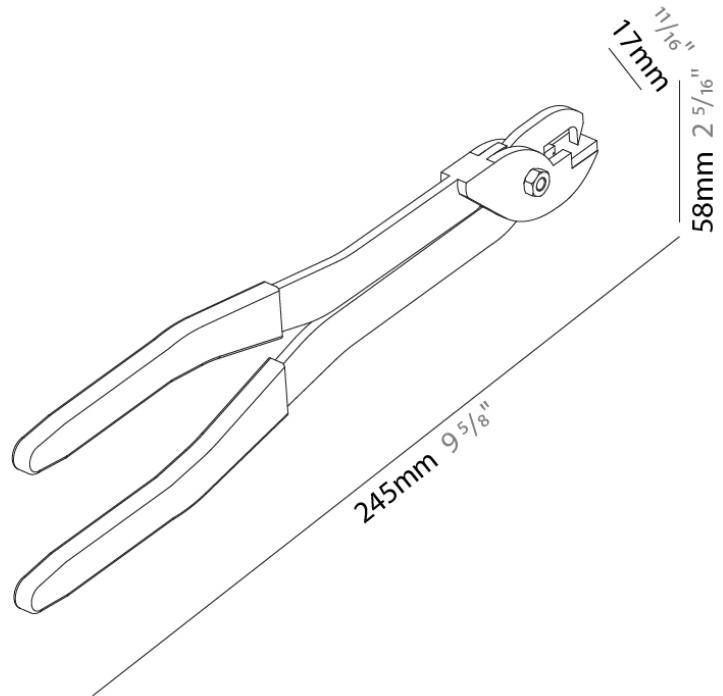

A32L450-TRK-TRI-SYS COMPONENTS TRACK

STRV120

DESCRIPTION

Cutting Tool for Track Conductors

GENERAL

Brand: Prolicht

Division: Architectural

Mounting Type: Track

PHYSICAL

Length (mm): 245

Length (in): 9 ⁵/₈

Height (mm): 58

Height (in): 2 ⁵/₁₆

Fixture Material: Aluminum

ELECTRICAL

Driver Included: No

RATINGS AND CERTIFICATIONS

Certified By: Certified for North American Standards

IP rating: IP20