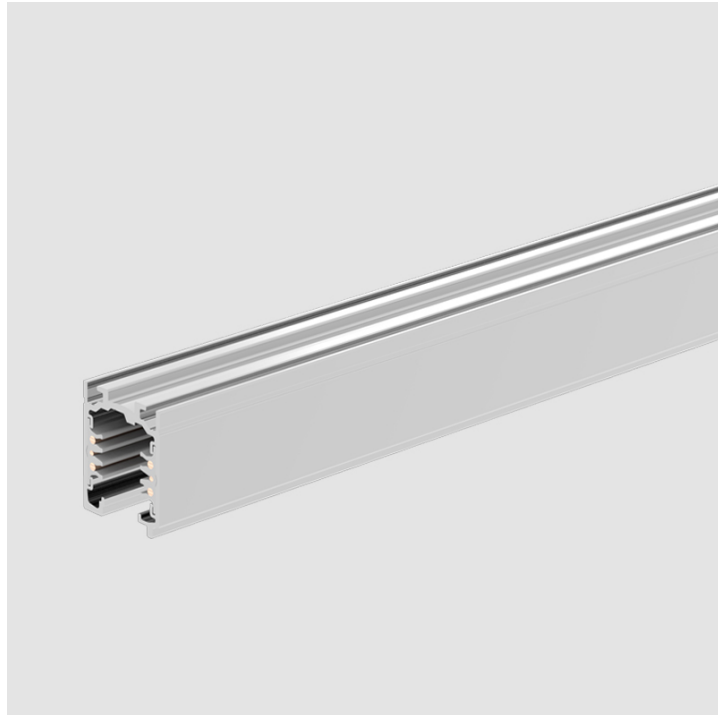

PROJECT	_____
TYPE	_____
NOTES	_____
QUANTITY	_____
DATE	_____

A32L450-TRK-TRI-SYS COMPONENTS TRACK

STRS4400-

DESCRIPTION
Track - 4' Surface Mount 3-Circuit Track - 120V

GENERAL
Partner: Prolicht
Division: Architectural
Installation: Track

PHYSICAL
Shape: Rectangle
Length (mm): 1219
Length (in): 48
Width (mm): 32
Width (in): 1 1/4
Height (mm): 38
Height (in): 1 1/2
Fixture Finish: WHI / BLK / GRY
Fixture Material: Aluminum

ELECTRICAL
Driver Included: No

RATINGS AND CERTIFICATIONS
Certified By: Certified for North American Standards
IP rating: IP20