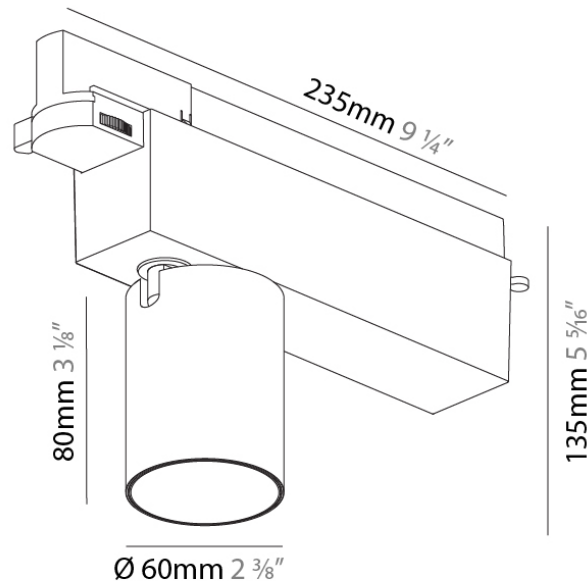

PHYSICAL

Shape: Cylinder
Diameter (mm): 60
Diameter (in): 2 3/8
Length (mm): 235
Length (in): 9 1/4
Height (mm): 135
Height (in): 5 5/16
Light Distribution: Adjustable / Direct
Weight (kg): 0.897
Weight (lbs): 1.977
Installation Requirement: Track or profile system
Fixture Finish: SSR / BKV / CWI / CRY / HAB / UFT / ITA / RUA / FTG / MYG / LOD / PUS / FRO / FUP / KIA / POP / BLS / SPG / MEY / GOH / GUM / CHC / COM / ABZ / JAG / OBR / MOS / ROR
Fixture Material: Aluminum

ELECTRICAL

Input Wattage Range: 10 - 19 W
Lamp Type: LED (Zhaga Standard)
Input Wattage (W): 14
Total Output Wattage (W): 12.5
Dimming: Tri-Mode (Non-Dimming and Phase Dimming (120Vac only) and 0-10V Dimming)
Driver Included: Yes
Driver Location: Integrated
Driver Type: Constant Current - Universal
Driver Class: Class 2
Input Voltage (V): 120 - 277
Constant Current (MA): 350

LED

Delivered Lumen Range: 500 - 1999 lm
Number of LEDs: 1
Color Temperature (°K): 2700 / 3000 / 3500 / 4000
Max. Delivered Lumen (lm): 940 / 980 / 1029 / 1050
Nominal Lumen (lm): 1386 / 1438 / 1511 / 1542
CRI: >90 CRI
Lamp Life (hrs): 50000
Upon Request: Special Color Temperature Special Led

OPTICAL

Reflector: 20 / 40 / 60
Adjustability: Rotational 340°; Tilt 90°
Upon Request: Special Beam Angles

RATINGS AND CERTIFICATIONS

Certified By: Certified for North American Standards
IP rating: IP20