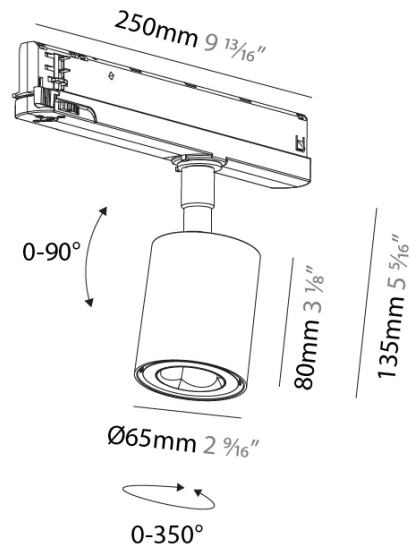

A32L450-TRK-TRI-SYS COMPONENTS TRACK

A3T435-

DESCRIPTION
2LOOK4 50 Track - Oiko Pro In insert - 19W LED, 2700K / 3000K / 3500K / 4000K, Max 1932lm, CRI:90 - Dimmable, Beam Angle 60°

GENERAL
Series: 2Look4 50 Track
Subseries: Oiko Pro In
Partner: Prolicht
Division: Architectural
Installation: Track
Product Type: Spots
Mounting Location: Ceiling
Light Distribution: Adjustable / Direct

PHYSICAL
Shape: Cylinder
Diameter (mm): 65
Diameter (in): 2 5/16
Length (mm): 250
Length (in): 9 13/16
Height (mm): 136
Height (in): 5 3/8
Fixture Finish: SSR / BKV / CWI / CRY / HAB / UFT / ITA / RUA / FTG / MYG / LOD / PUS / FRO / FUP / KIA / POP / BLS / SPG / MEY / GOH / CHC / COM / ABZ / JAG / OBR / MOS / ROR
Holder Finish: GRY / BLK / WHI
Fixture Material: Aluminum Die Cast

ELECTRICAL
Input Wattage Range: 10 - 19 W
Lamp Type: LED (Zhaga Standard)
Input Wattage (W): 19
Total Output Wattage (W): 17.2
Dimming: Non-Dimming / DALI Dimming
Driver Included: Yes
Driver Location: Integrated
Driver Type: Constant Current - 120Vac
Constant Current (mA): 500

LED
Delivered Lumen Range: 1000 - 1999 lm
Number of LEDs: 1
Color Temperature (°K): 2700 / 3000 / 3500 / 4000
Max. Delivered Lumen (lm): 1820 / 1829 / 1914 / 1932
Nominal Lumen (lm): 2040 / 2050 / 2146 / 2166
CRI: >90 CRI
Lamp Life (hrs): 50000

OPTICAL
Beam Angle: 60
Adjustability: Rotational 350°; Tilt 90°

RATINGS AND CERTIFICATIONS
Certified By: Certified for North American Standards
IP rating: IP20