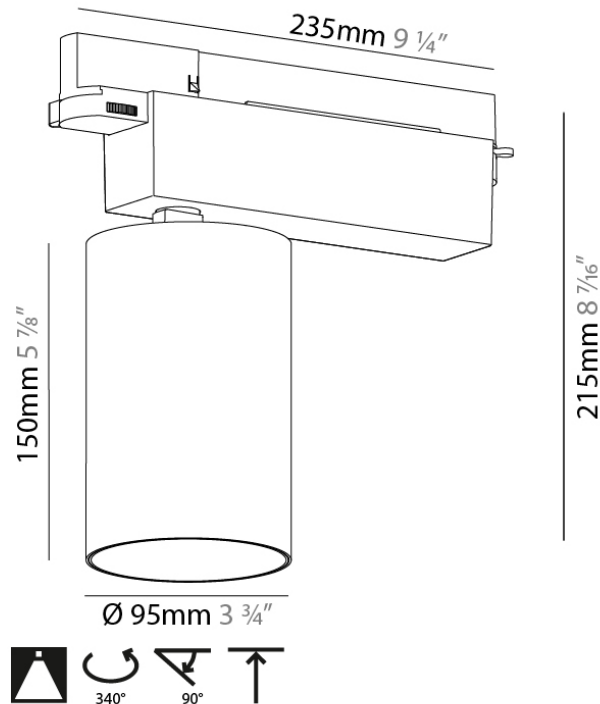

A3T022-

GENERAL

Series: Centriq
Subseries: Centriq 95
Brand: Prolicht
Division: Architectural
Mounting Type: Track
Mounting Location: Ceiling
Subcategory: Spots

PHYSICAL

Shape: Cylinder
Diameter (mm): 95
Diameter (in): 3 3/4
Length (mm): 235
Length (in): 9 1/4
Height (mm): 150
Height (in): 5 7/8
Light Distribution: Adjustable / Direct
Weight (kg): 1.4
Weight (lbs): 3.08
Fixture Finish: SSR / BKV / CWI / CRY / HAB / UFT / ITA / RUA / FTG / MYG / LOD / PUS / FRO / FUP / KIA / POP / BLS / SPG / MEY / GOH / GUM / CHC / COM / ABZ / JAG / OBR / MOS / ROR
Fixture Material: Aluminum

ELECTRICAL

Input Wattage Range: 10 - 19 W
Lamp Type: LED (Zhaga Standard)
Input Wattage (W): 12 / 15
Total Output Wattage (W): 10.8 / 13.5
Dimming: Tri-Mode (Non-Dimming and Phase Dimming (120Vac only) and 0-10V Dimming)
Driver Included: Yes
Driver Location: Integrated
Driver Type: Constant Current - Universal
Driver Class: Class 2
Input Voltage (V): 120 - 277
Constant Current (mA): 350

LED

Delivered Lumen Range: 500 - 1999 lm
Number of LEDs: 1
Color Temperature (°K): 2700 / 3000 / 3500 / 4000
Max. Delivered Lumen (lm): 830 / 930 / 1009 / 1030
Nominal Lumen (lm): 960 / 1070 / 1157 / 1180
CRI: >90 CRI
Lamp Life (hrs): 50000
Upon Request: Special Color Temperature Special Led

OPTICAL

Beam Angle: 8
Adjustability: Rotational 340°; Tilt 90°
Upon Request: Special Beam Angles

RATINGS AND CERTIFICATIONS

Certified By: Certified for North American Standards
IP rating: IP20