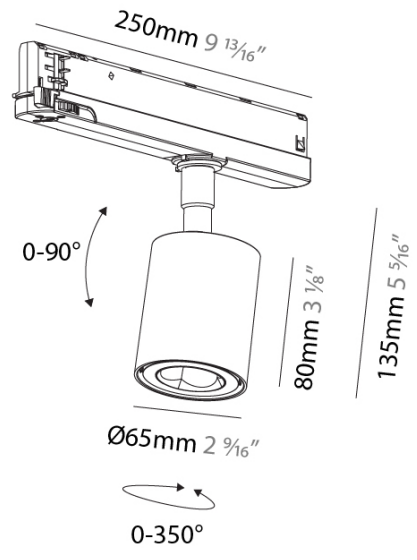

A32L450-TRK-TRI-SYS COMPONENTS TRACK

A3T428-

DESCRIPTION
2LOOK4 50 Track - Oiko Pro In insert - 19W LED, 2700K / 3000K / 3500K / 4000K, Max 1759lm, CRI:90 - Dimmable, Beam Angle 50°

GENERAL
Series: 2Look4 50 Track
Subseries: Oiko Pro In
Partner: Prolicht
Division: Architectural
Installation: Track
Product Type: Spots
Mounting Location: Ceiling
Light Distribution: Adjustable / Direct

PHYSICAL
Shape: Cylinder
Diameter (mm): 65
Diameter (in): 2 5/16
Length (mm): 250
Length (in): 9 13/16
Height (mm): 136
Height (in): 5 3/8
Fixture Finish: SSR / BKV / CWI / CRY / HAB / UFT / ITA / RUA / FTG / MYG / LOD / PUS / FRO / FUP / KIA / POP / BLS / SPG / MEY / GOH / CHC / COM / ABZ / JAG / OBR / MOS / ROR
Holder Finish: GRY / BLK / WHI
Fixture Material: Aluminum Die Cast

ELECTRICAL
Input Wattage Range: 10 - 19 W
Lamp Type: LED (Zhaga Standard)
Input Wattage (W): 19
Total Output Wattage (W): 17.2
Dimming: Non-Dimmable
Driver Included: Yes
Driver Location: Integrated
Driver Type: Constant Current - 120Vac
Input Voltage (V): 120
Constant Current (MA): 500

LED
Delivered Lumen Range: 1000 - 1999 lm
Number of LEDs: 1
Color Temperature (°K): 2700 / 3000 / 3500 / 4000
Max. Delivered Lumen (lm): 1656 / 1665 / 1743 / 1759
Nominal Lumen (lm): 2040 / 2050 / 2146 / 2166
CRI: >90 CRI
Lamp Life (hrs): 50000

OPTICAL
Beam Angle: 50
Adjustability: Rotational 350°, Tilt 90°

RATINGS AND CERTIFICATIONS
Certified By: Certified for North American Standards
IP rating: IP20