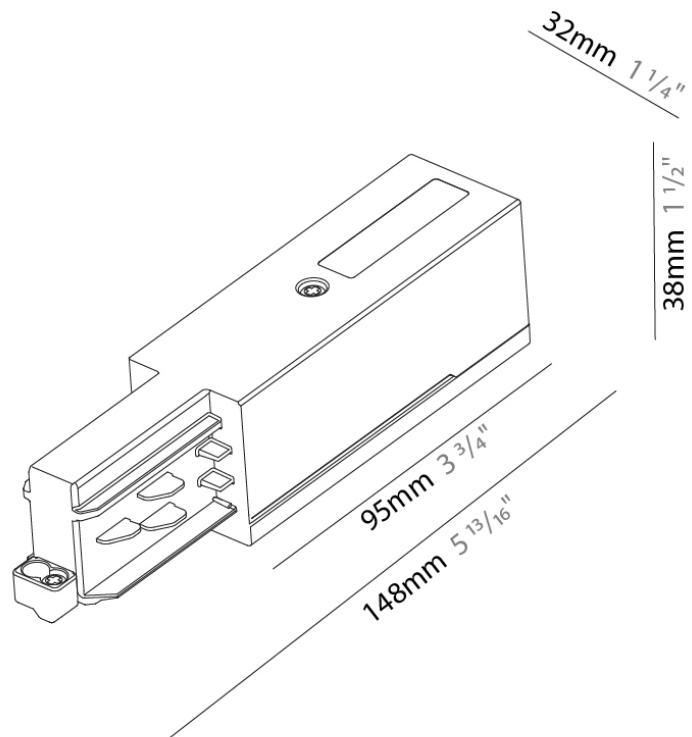

PROJECT	_____
TYPE	_____
NOTES	_____
QUANTITY	_____
DATE	_____

A32L450-TRK-TRI-SYS COMPONENTS TRACK

STR1110-

DESCRIPTION

Track - End Feed - Right Side

GENERAL

Brand: Prolicht

Division: Architectural

Mounting Type: Track

PHYSICAL

Length (mm): 148

Length (in): 5 ¹³/₁₆

Width (mm): 32

Width (in): 1 ¹/₄

Height (mm): 38

Height (in): 1 ¹/₂

Fixture Finish: WHI / BLK / GRY

Fixture Material: Aluminum

RATINGS AND CERTIFICATIONS

Certified By: Certified for North American Standards

IP rating: IP20

A