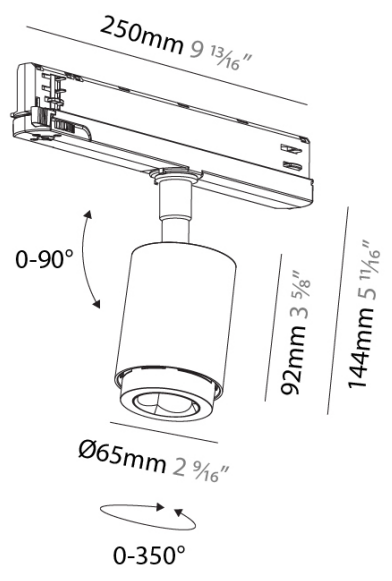

A32L450-TRK-TRI-SYS COMPONENTS TRACK

A3T429-

DESCRIPTION
2LOOK4 50 Track - Oiko Pro In insert - 14W LED, Tuneable White (2700K-6500K), Max 1081lm, CRI:90 - Dimmable, Beam Angle 34°

GENERAL
Series: 2Look4 50 Track
Subseries: Oiko Pro In
Partner: Prolicht
Division: Architectural
Installation: Track
Product Type: Spots
Mounting Location: Ceiling
Light Distribution: Adjustable / Direct

PHYSICAL
Shape: Cylinder
Diameter (mm): 65
Diameter (in): 2 5/16
Length (mm): 250
Length (in): 9 13/16
Height (mm): 144
Height (in): 5 11/16
Fixture Finish: SSR / BKV / CWI / CRY / HAB / UFT / ITA / RUA / FTG / MYG / LOD / PUS / FRO / FUP / KIA / POP / BLS / SPG / MEY / GOH / CHC / COM / ABZ / JAG / OBR / MOS / ROR
Holder Finish: GRY / BLK / WHI
Fixture Material: Aluminum Die Cast

ELECTRICAL
Input Wattage Range: 10 - 19 W
Lamp Type: LED (Zhaga Standard)
Input Wattage (W): 14
Total Output Wattage (W): 12.7
Dimming: Non-Dimming / DALI Dimming
Driver Included: Yes
Driver Location: Integrated
Driver Type: Constant Current - 120Vac
Input Voltage (V): 120
Constant Current (mA): 700

LED
Delivered Lumen Range: 500 - 1999 lm
Number of LEDs: 1
Color Temperature (°K): 2700-6500 Tunable White
Max. Delivered Lumen (lm): 919 - 1081
Nominal Lumen (lm): 1242 - 1460
CRI: >90 CRI
Lamp Life (hrs): 50000

OPTICAL
Beam Angle: 34
Adjustability: Rotational 350°; Tilt 90°

RATINGS AND CERTIFICATIONS
Certified By: Certified for North American Standards
IP rating: IP20