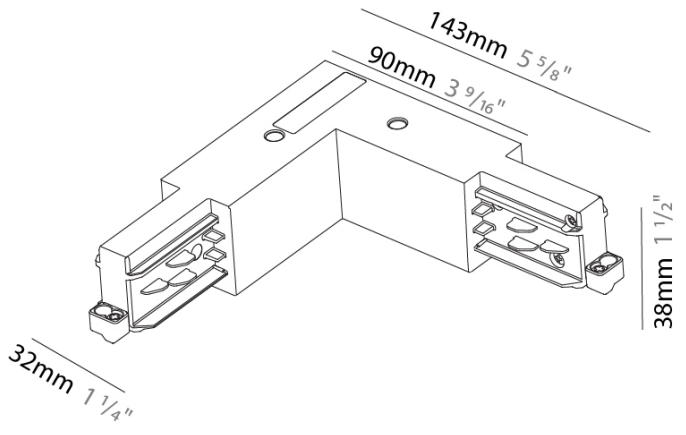

PROJECT _____
TYPE _____
NOTES _____
QUANTITY _____
DATE _____

A32L450-TRK-TRI-SYS COMPONENTS TRACK

STR3500-

DESCRIPTION
Track - 3-Circuit L-Connector, Inside Corner (Feedable)

GENERAL
Partner: Prolicht _____
Division: Architectural _____
Installation: Track _____

PHYSICAL
Length (mm): 143 _____
Length (in): 5 5/8 _____
Width (mm): 32 _____
Width (in): 1 1/4 _____
Height (mm): 38 _____
Height (in): 1 1/2 _____
Fixture Finish: WHI / BLK / GRY _____
Fixture Material: Aluminum _____

RATINGS AND CERTIFICATIONS
Certified By: Certified for North American Standards _____
IP rating: IP20 _____