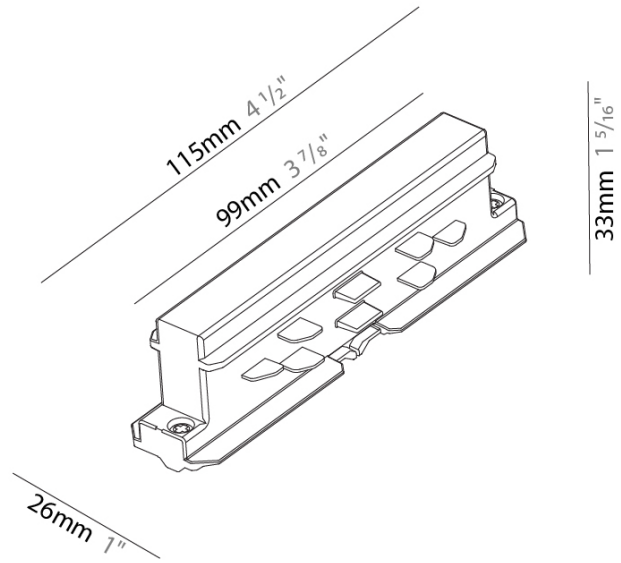

PROJECT	_____
TYPE	_____
NOTES	_____
QUANTITY	_____
DATE	_____

A32L450-TRK-TRI-SYS COMPONENTS TRACK

STR2100-

DESCRIPTION
Track - Straight Connector - _____

GENERAL
Partner: Prolight _____
Division: Architectural _____
Installation: Track _____

PHYSICAL
Length (mm): 115 _____
Length (in): 4 1/2 _____
Width (mm): 26 _____
Width (in): 1 _____
Height (mm): 33 _____
Height (in): 1 5/16 _____
Fixture Finish: WHI / BLK / GRY _____
Fixture Material: Aluminum _____

RATINGS AND CERTIFICATIONS
Certified By: Certified for North American Standards _____
IP rating: IP20 _____