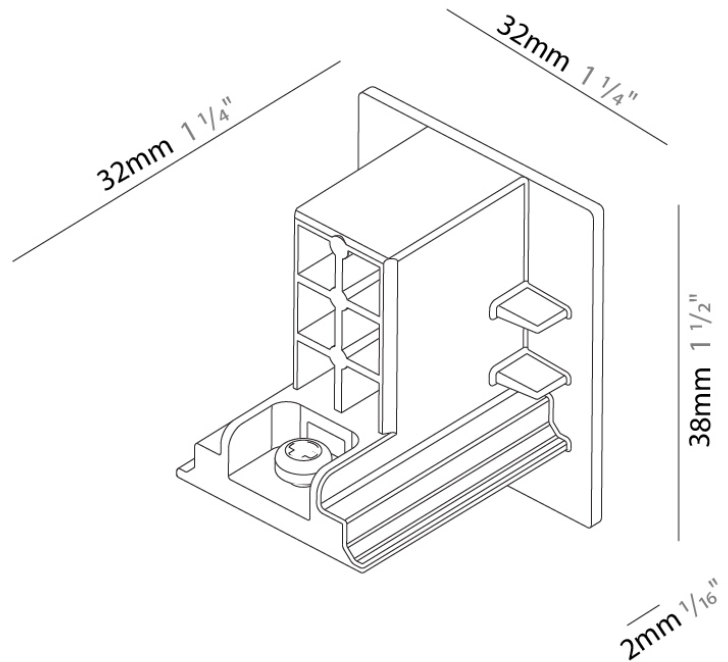

PROJECT	_____
TYPE	_____
NOTES	_____
QUANTITY	_____
DATE	_____

A32L450-TRK-TRI-SYS COMPONENTS SURFACE

STR4100-

DESCRIPTION

Track - Surface - End Cap -

GENERAL

Brand: Prolicht

Division: Architectural

Mounting Type: Surface

PHYSICAL

Length (mm): 32

Length (in): 1 1/4

Width (mm): 32

Width (in): 1 1/4

Height (mm): 38

Height (in): 1 1/2

Fixture Finish: WHI / BLK / GRY

Fixture Material: Aluminum

RATINGS AND CERTIFICATIONS

Certified By: Certified for North American Standards

IP rating: IP20