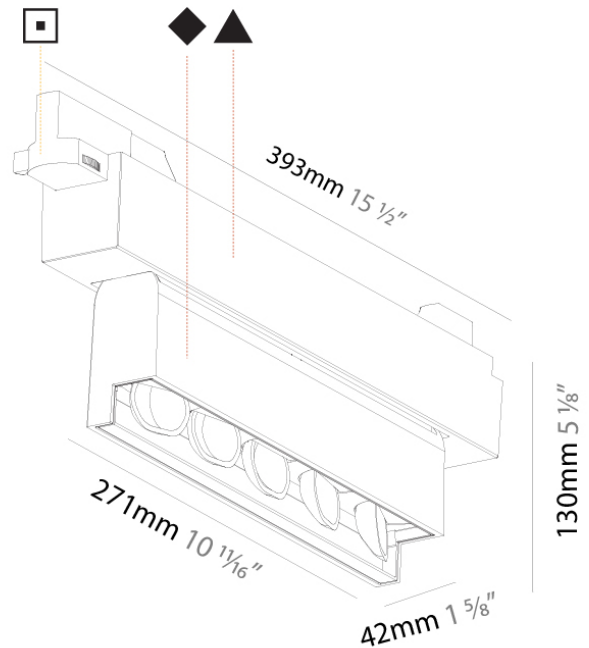

A32L450-TRK-TRI-SYS COMPONENTS TRACK

A3T062-

GENERAL

Series: Magiq Wallwash
Subseries: Magiq Wallwash Plus Black
Brand: Prolicht
Division: Architectural
Mounting Type: Track
Mounting Location: Ceiling
Subcategory: Wallwash

PHYSICAL

Shape: Rectangle
Length (mm): 392
Length (in): 15 7/16
Width (mm): 42
Width (in): 1 7/8
Height (mm): 130
Height (in): 5 1/8
Light Distribution: Asymmetric
Weight (kg): 1.777
Weight (lbs): 3.91
Fixture Finish: SSR / BKV / CWI / CRY / HAB / UFT / ITA / RUA / FTG / MYG / LOD / PUS / FRO / FUP / KIA / POP / BLS / SPG / MEY / GOH / GUM / CHC / COM / ABZ / JAG / OBR / MOS / ROR
Fixture Material: Aluminum Die Cast

ELECTRICAL

Input Wattage Range: 30 - 49 W
Lamp Type: LED (Zhaga Standard)
Input Wattage (W): 48.4
Total Output Wattage (W): 44
Dimming: Non-Dimmable / 0-10V Dimming
Driver Included: Yes
Driver Location: Integrated
Driver Type: Constant Current - Universal
Driver Class: Class 1
Input Voltage (V): 120 - 277
Constant Current (mA): 700

LED

Delivered Lumen Range: 3000 - 4999 lm
Number of LEDs: 5
Color Temperature (°K): 2700 / 3000 / 3500 / 4000
Max. Delivered Lumen (lm): 3220 / 3430 / 3538 / 3610
Nominal Lumen (lm): 3570 / 3800 / 3920 / 4000
CRI: >90 CRI
Efficiency (%): 80
Lamp Life (hrs): 50000
Upon Request: Special Color Temperature

OPTICAL

Adjustability: Tilt 15°

RATINGS AND CERTIFICATIONS

Certified By: Certified for North American Standards
IP rating: IP20