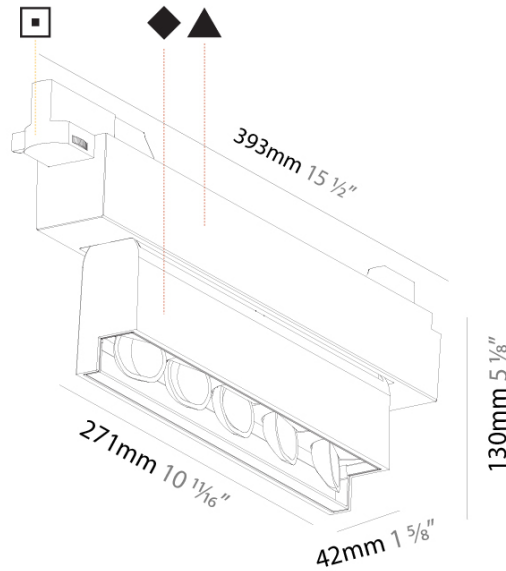

A32L450-TRK-TRI-SYS COMPONENTS TRACK

A3T062-

GENERAL

Series: Magiq Wallwash
Subseries: Magiq Wallwash Plus Black
Partner: Prolicht
Division: Architectural
Installation: Track
Product Type: Track System Line Voltage
Mounting Location: Ceiling
Light Distribution: Wallwash

PHYSICAL

Shape: Rectangle
Length (mm): 392
Length (in): 15 7/16
Width (mm): 42
Width (in): 1 5/8
Height (mm): 130
Height (in): 5 1/8
Weight (kg): 1.777
Weight (lbs): 3.91
Fixture Finish: SSR / BKV / CWI / CRY / HAB / UFT / ITA / RUA / FTG / MYG / LOD / PUS / FRO / FUP / KIA / POP / BLS / SPG / MEY / GOH / CHC / COM / ABZ / JAG / OBR / MOS / ROR
Fixture Material: Aluminum Die Cast

ELECTRICAL

Input Wattage Range: 30 - 49 W
Lamp Type: LED (Zhaga Standard)
Input Wattage (W): 48.4
Total Output Wattage (W): 44
Dimming: Non-Dimmable / 0-10V Dimming
Driver Included: Yes
Driver Location: Integrated
Driver Type: Constant Current - Universal
Driver Class: Class 1
Input Voltage (V): 120 - 277
Constant Current (mA): 700

LED

Delivered Lumen Range: 3000 - 4999 lm
Number of LEDs: 5
Color Temperature (*K): 2700 / 3000 / 3500 / 4000
Max. Delivered Lumen (lm): 3220 / 3430 / 3538 / 3610
Nominal Lumen (lm): 3570 / 3800 / 3920 / 4000
CRI: >90 CRI
Efficiency (%): 80
Lamp Life (hrs): 50000
Upon Request: Special Color Temperature

OPTICAL

Adjustability: Tilt 15°

RATINGS AND CERTIFICATIONS

Certified By: Certified for North American Standards
IP rating: IP20