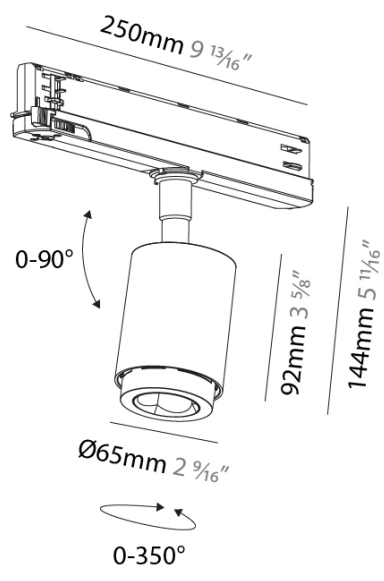

A3T430-

DESCRIPTION
2LOOK4 50 Track - Oiko Pro In insert - 19W LED, 2700K / 3000K / 3500K / 4000K, Max 1603lm, CRI:90 - Dimmable, Beam Angle 34°

GENERAL
Series: 2Look4 50 Track
Subseries: Oiko Pro In
Partner: Prolicht
Division: Architectural
Installation: Track
Product Type: Spots
Mounting Location: Ceiling
Light Distribution: Adjustable / Direct

PHYSICAL
Shape: Cylinder
Diameter (mm): 65
Diameter (in): 2 5/16
Length (mm): 250
Length (in): 9 13/16
Height (mm): 144
Height (in): 5 11/16
Fixture Finish: SSR / BKV / CWI / CRY / HAB / UFT / ITA / RUA / FTG / MYG / LOD / PUS / FRO / FUP / KIA / POP / BLS / SPG / MEY / GOH / CHC / COM / ABZ / JAG / OBR / MOS / ROR
Holder Finish: GRY / BLK / WHI
Fixture Material: Aluminum Die Cast

ELECTRICAL
Input Wattage Range: 10 - 19 W
Lamp Type: LED (Zhaga Standard)
Input Wattage (W): 19
Total Output Wattage (W): 17.2
Dimming: Non-Dimmable
Driver Included: Yes
Driver Location: Integrated
Driver Type: Constant Current - 120Vac
Input Voltage (V): 120
Constant Current (MA): 500

LED
Delivered Lumen Range: 1000 - 1999 lm
Number of LEDs: 1
Color Temperature (°K): 2700 / 3000 / 3500 / 4000
Max. Delivered Lumen (lm): 1510 / 1517 / 1588 / 1603
Nominal Lumen (lm): 2040 / 2050 / 2146 / 2166
CRI: >90 CRI
Lamp Life (hrs): 50000

OPTICAL
Beam Angle: 34
Adjustability: Rotational 350°; Tilt 90°

RATINGS AND CERTIFICATIONS
Certified By: Certified for North American Standards
IP rating: IP20