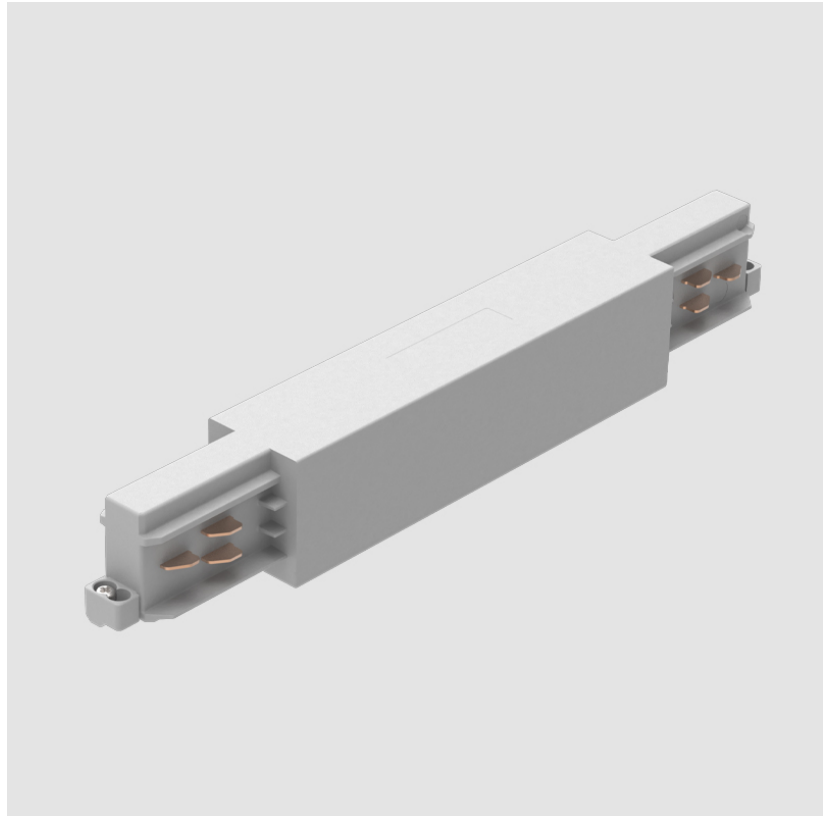

PROJECT	_____
TYPE	_____
NOTES	_____
QUANTITY	_____
DATE	_____

A32L450-TRK-TRI-SYS COMPONENTS TRACK

STR141-

DESCRIPTION

Track - Central Feed - _____

GENERAL

Brand: Prolicht _____

Division: Architectural _____

Mounting Type: Track _____

PHYSICAL

Length (mm): 254 _____

Length (in): 10 _____

Width (mm): 32 _____

Width (in): 1 1/4 _____

Height (mm): 38 _____

Height (in): 1 5/16 _____

Fixture Finish: WHI / BLK / GRY _____

Fixture Material: Aluminum _____

RATINGS AND CERTIFICATIONS

Certified By: Certified for North American Standards _____

IP rating: IP20 _____