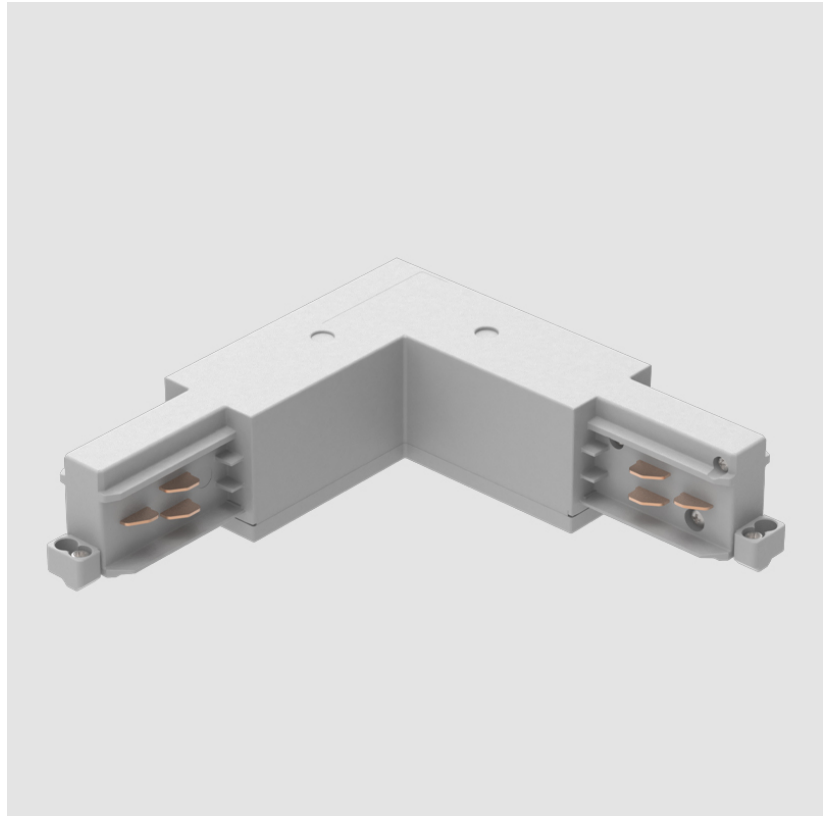

A32L450-TRK-TRI-SYS COMPONENTS TRACK

STR3500-

DESCRIPTION

Track - 3-Circuit L-Connector, Inside Corner (Feedable)

GENERAL

Brand: Prolicht

Division: Architectural

Mounting Type: Track

PHYSICAL

Length (mm): 143

Length (in): 5 ⁵/₈

Width (mm): 32

Width (in): 1 ¹/₄

Height (mm): 38

Height (in): 1 ¹/₂

Fixture Finish: WHI / BLK / GRY

Fixture Material: Aluminum

RATINGS AND CERTIFICATIONS

Certified By: Certified for North American Standards

IP rating: IP20