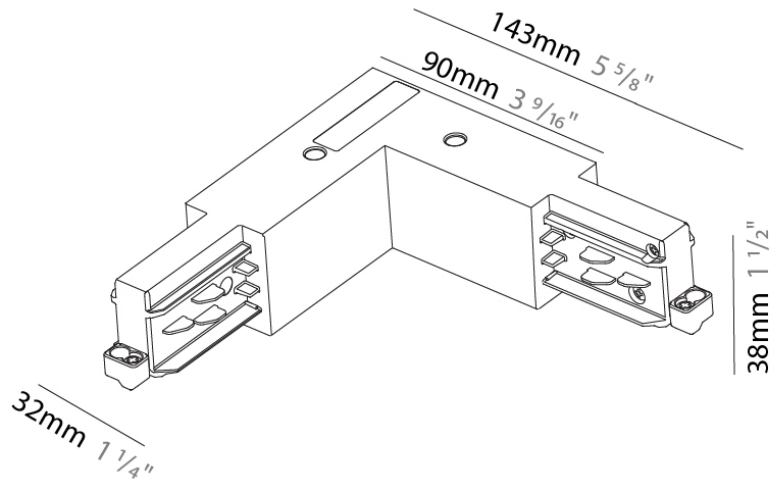

A32L450-TRK-TRI-SYS COMPONENTS TRACK

STR3400-

DESCRIPTION

Track - L-Connector, Outside Corner (Feedable) -

GENERAL

Brand: Prolicht

Division: Architectural

Mounting Type: Track

PHYSICAL

Length (mm): 143

Length (in): 5 ⁵/₈

Width (mm): 32

Width (in): 1 ¹/₄

Height (mm): 38

Height (in): 1 ¹/₂

Fixture Finish: WHI / BLK / GRY

Fixture Material: Aluminum

RATINGS AND CERTIFICATIONS

Certified By: Certified for North American Standards

IP rating: IP20