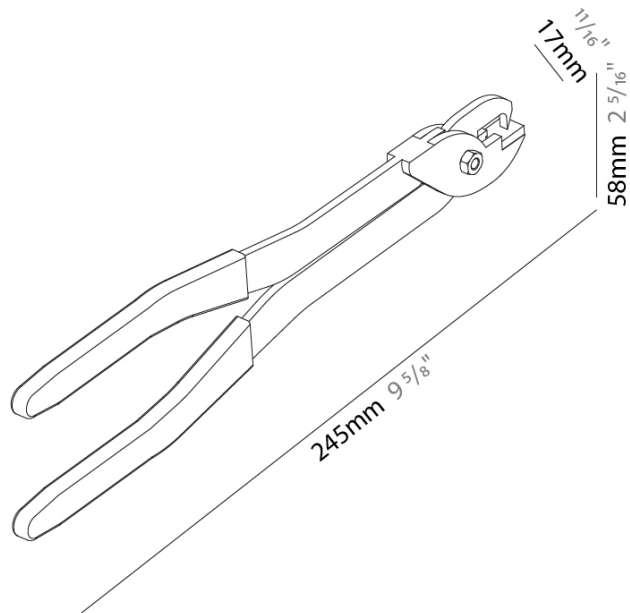

PROJECT	_____
TYPE	_____
NOTES	_____
QUANTITY	_____
DATE	_____

A32L450-TRK-TRI-SYS COMPONENTS TRACK

STRV120

DESCRIPTION
Cutting Tool for Track Conductors

GENERAL
Partner: Prolicht
Division: Architectural
Installation: Track

PHYSICAL
Length (mm): 245
Length (in): 9 5/8
Height (mm): 58
Height (in): 2 5/16
Fixture Material: Aluminum

ELECTRICAL
Driver Included: No

RATINGS AND CERTIFICATIONS
Certified By: Certified for North American Standards
IP rating: IP20