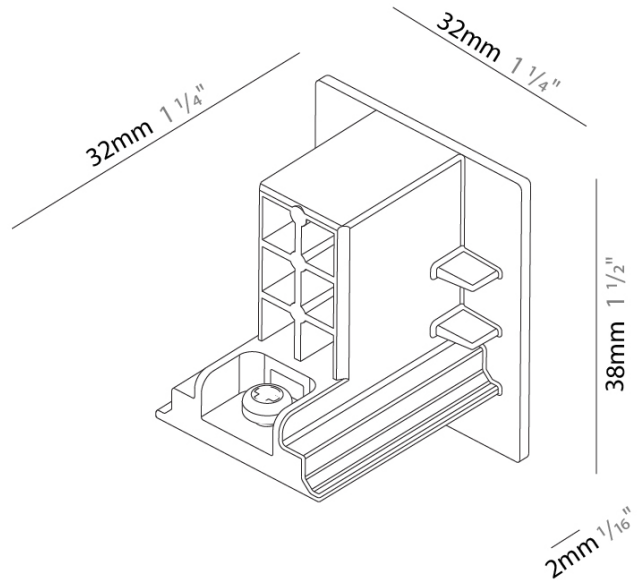

PROJECT	_____
TYPE	_____
NOTES	_____
QUANTITY	_____
DATE	_____

A32L450-TRK-TRI-SYS COMPONENTS SURFACE

STRS4100-

DESCRIPTION
Track - Surface - End Cap

GENERAL
Partner: Prolicht
Division: Architectural
Installation: Surface

PHYSICAL
Length (mm): 32
Length (in): 1 1/4
Width (mm): 32
Width (in): 1 1/4
Height (mm): 38
Height (in): 1 1/2
Fixture Finish: WHI / BLK / GRY
Fixture Material: Aluminum

RATINGS AND CERTIFICATIONS
Certified By: Certified for North American Standards
IP rating: IP20