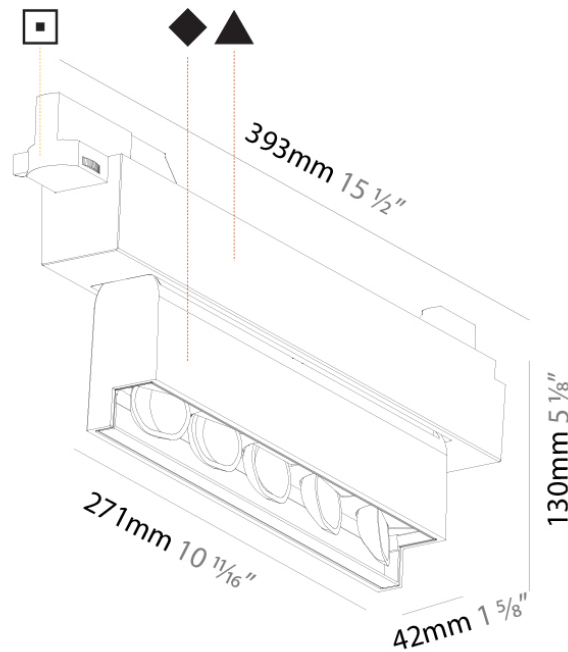

A32L450-TRK-TRI-SYS COMPONENTS TRACK

A3T065-

GENERAL

Series: Magiq Wallwash
Subseries: Magiq Wallwash Plus
Brand: Prolicht
Division: Architectural
Mounting Type: Track
Mounting Location: Ceiling
Subcategory: Wallwash

PHYSICAL

Shape: Rectangle
Length (mm): 392
Length (in): 15 7/16
Width (mm): 42
Width (in): 1 7/8
Height (mm): 130
Height (in): 5 1/8
Light Distribution: Asymmetric
Weight (kg): 1.777
Weight (lbs): 3.91
Fixture Finish: SSR / BKV / CWI / CRY / HAB / UFT / ITA / RUA / FTG / MYG / LOD / PUS / FRO / FUP / KIA / POP / BLS / SPG / MEY / GOH / GUM / CHC / COM / ABZ / JAG / OBR / MOS / ROR
Fixture Material: Aluminum Die Cast

ELECTRICAL

Input Wattage Range: 30 - 49 W
Lamp Type: LED (Zhaga Standard)
Input Wattage (W): 48.4
Total Output Wattage (W): 44
Dimming: Non-Dimmable / 0-10V Dimming
Driver Included: Yes
Driver Location: Integrated
Driver Type: Constant Current - Universal
Driver Class: Class 1
Input Voltage (V): 120 - 277
Constant Current (mA): 700

LED

Delivered Lumen Range: 3000 - 4999 lm
Number of LEDs: 5
Color Temperature (°K): 2700 / 3000 / 3500 / 4000
Max. Delivered Lumen (lm): 3220 / 3430 / 3538 / 3610
Nominal Lumen (lm): 3570 / 3800 / 3920 / 4000
CRI: >90 CRI
Efficiency (%): 80
Lamp Life (hrs): 50000
Upon Request: Special Color Temperature

OPTICAL

Adjustability: Tilt 15°

RATINGS AND CERTIFICATIONS

Certified By: Certified for North American Standards
IP rating: IP20