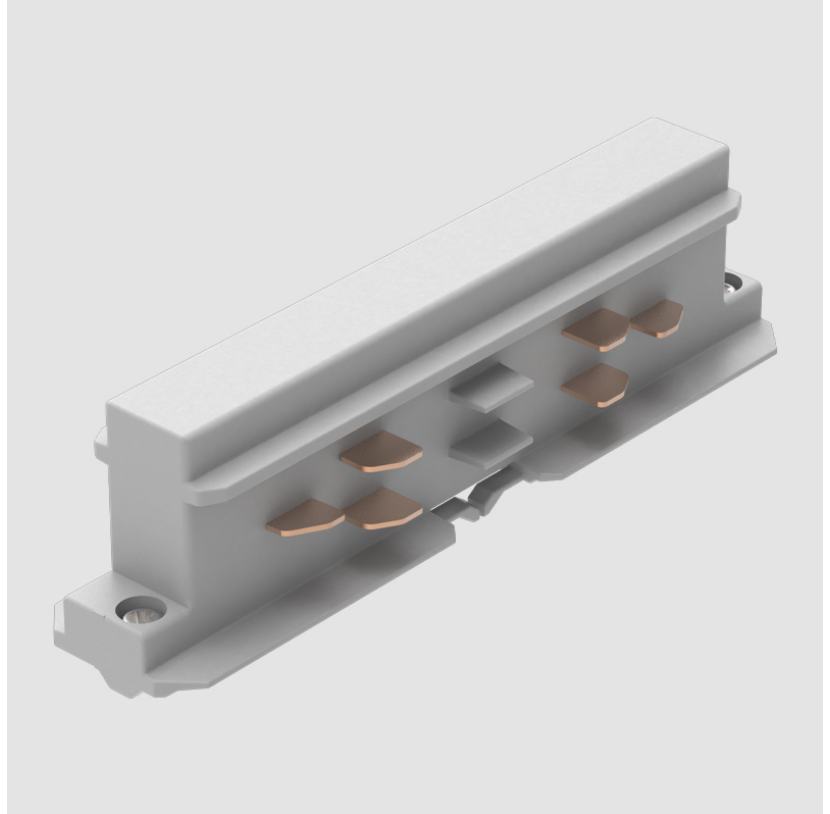

A32L450-TRK-TRI-SYS COMPONENTS TRACK

STR2100-

DESCRIPTION

Track - Straight Connector -

GENERAL

Brand: Prolicht

Division: Architectural

Mounting Type: Track

PHYSICAL

Length (mm): 115

Length (in): 4 1/2"

Width (mm): 26

Width (in): 1"

Height (mm): 33

Height (in): 1 5/16"

Fixture Finish: WHI / BLK / GRY

Fixture Material: Aluminum

RATINGS AND CERTIFICATIONS

Certified By: Certified for North American Standards

IP rating: IP20