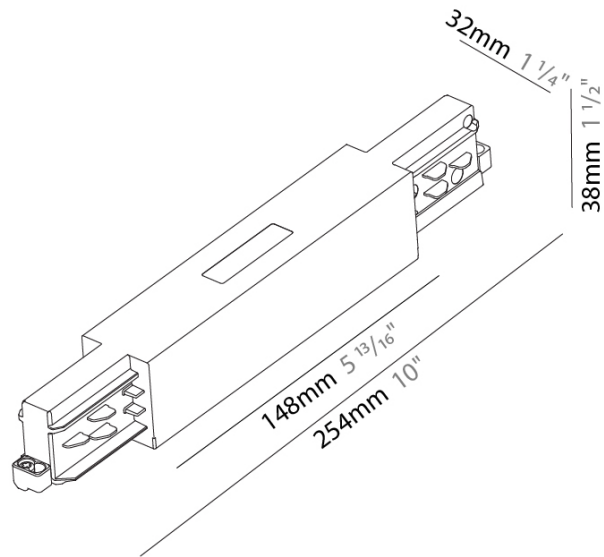

PROJECT	_____
TYPE	_____
NOTES	_____
QUANTITY	_____
DATE	_____

A32L450-TRK-TRI-SYS COMPONENTS TRACK

STR141-

DESCRIPTION
Track - Central Feed - _____

GENERAL
Partner: Prolight _____
Division: Architectural _____
Installation: Track _____

PHYSICAL
Length (mm): 254 _____
Length (in): 10 _____
Width (mm): 32 _____
Width (in): 1 1/4 _____
Height (mm): 38 _____
Height (in): 1 5/16 _____
Fixture Finish: WHI / BLK / GRY _____
Fixture Material: Aluminum _____

RATINGS AND CERTIFICATIONS
Certified By: Certified for North American Standards _____
IP rating: IP20 _____