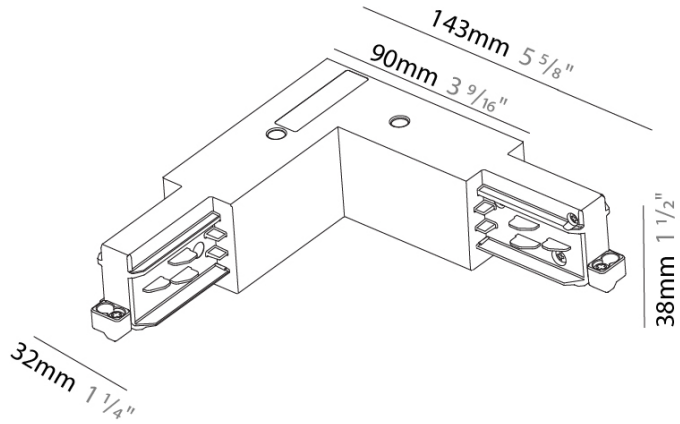

PROJECT	_____
TYPE	_____
NOTES	_____
QUANTITY	_____
DATE	_____

A32L450-TRK-TRI-SYS COMPONENTS TRACK

STR3400-

DESCRIPTION
Track - L-Connector, Outside Corner (Feedable) - _____

GENERAL
Partner: Prolicht _____
Division: Architectural _____
Installation: Track _____

PHYSICAL
Length (mm): 143 _____
Length (in): 5 ⁵/₈ _____
Width (mm): 32 _____
Width (in): 1 ¹/₄ _____
Height (mm): 38 _____
Height (in): 1 ¹/₂ _____
Fixture Finish: WHI / BLK / GRY _____
Fixture Material: Aluminum _____

RATINGS AND CERTIFICATIONS
Certified By: Certified for North American Standards _____
IP rating: IP20 _____