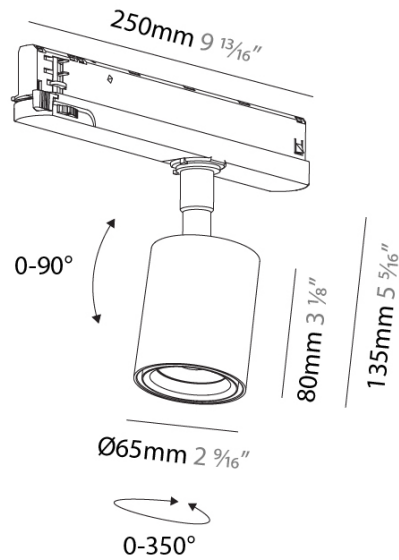

A32L450-TRK-TRI-SYS COMPONENTS TRACK

A3T433-

DESCRIPTION
2LOOK4 50 Track - Oiko Pro In insert - 19W LED, 2700K / 3000K / 3500K / 4000K, Max 1461lm, CRI:90 - Dimmable, Beam Angle 14°

GENERAL
Series: 2Look4 50 Track
Subseries: Oiko Pro In
Partner: Prolicht
Division: Architectural
Installation: Track
Product Type: Spots
Mounting Location: Ceiling
Light Distribution: Adjustable / Direct

PHYSICAL
Shape: Cylinder
Diameter (mm): 65
Diameter (in): 2 5/16
Length (mm): 250
Length (in): 9 13/16
Height (mm): 136
Height (in): 5 3/8
Fixture Finish: SSR / BKV / CWI / CRY / HAB / UFT / ITA / RUA / FTG / MYG / LOD / PUS / FRO / FUP / KIA / POP / BLS / SPG / MEY / GOH / CHC / COM / ABZ / JAG / OBR / MOS / ROR
Holder Finish: GRY / BLK / WHI
Fixture Material: Aluminum Die Cast

ELECTRICAL
Input Wattage Range: 10 - 19 W
Lamp Type: LED (Zhaga Standard)
Input Wattage (W): 19
Total Output Wattage (W): 17.2
Dimming: Non-Dimmable
Driver Included: Yes
Driver Location: Integrated
Driver Type: Constant Current - 120Vac
Input Voltage (V): 120
Constant Current (mA): 500

LED
Delivered Lumen Range: 1000 - 1999 lm
Number of LEDs: 1
Color Temperature (°K): 2700 / 3000 / 3500 / 4000
Max. Delivered Lumen (lm): 1394 / 1377 / 1459 / 1461
Nominal Lumen (lm): 1820 / 1797 / 1905 / 1907
CRI: >90 CRI
Lamp Life (hrs): 50000

OPTICAL
Beam Angle: 14
Adjustability: Rotational 350°; Tilt 90°

RATINGS AND CERTIFICATIONS
Certified By: Certified for North American Standards
IP rating: IP20