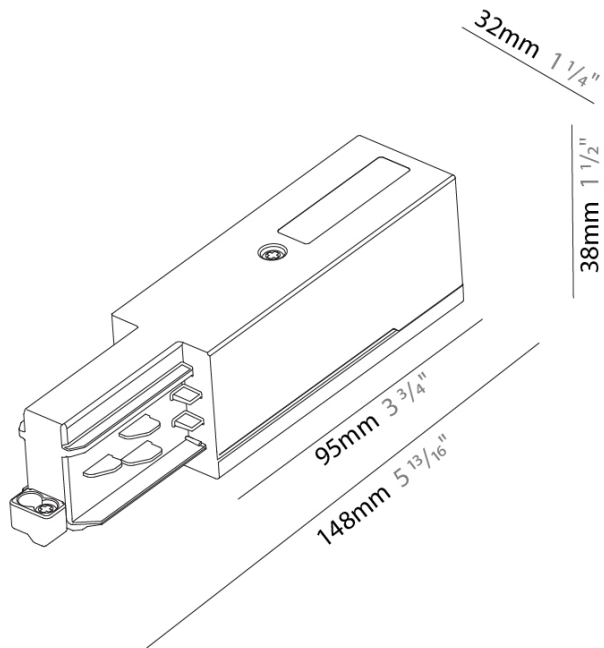

PROJECT _____
TYPE _____
NOTES _____
QUANTITY _____
DATE _____

A32L450-TRK-TRI-SYS COMPONENTS TRACK

STR1110-

DESCRIPTION
Track - End Feed - Right Side

GENERAL
Partner: Prolicht
Division: Architectural
Installation: Track

PHYSICAL
Length (mm): 148
Length (in): 5 ¹³/₁₆
Width (mm): 32
Width (in): 1 ¹/₄
Height (mm): 38
Height (in): 1 ¹/₂
Fixture Finish: WHI / BLK / GRY
Fixture Material: Aluminum

RATINGS AND CERTIFICATIONS
Certified By: Certified for North American Standards
IP rating: IP20