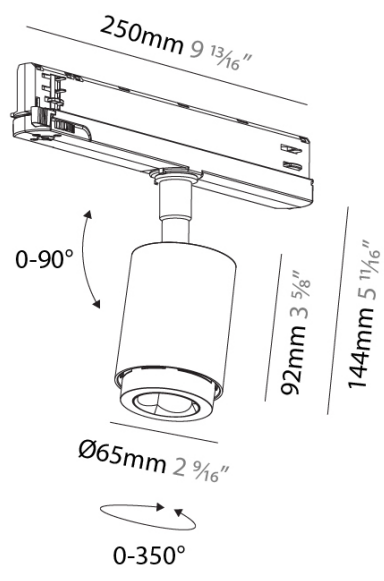

A32L450-TRK-TRI-SYS COMPONENTS TRACK

A3T429-

DESCRIPTION
2LOOK4 50 Track - Oiko Pro In insert - 14W LED, Tuneable White (2700K-6500K), Max 1081lm, CRI:90 - Dimmable, Beam Angle 34°

GENERAL
Series: 2Look4 50 Track
Subseries: Oiko Pro In
Partner: Prolicht
Division: Architectural
Installation: Track
Product Type: Spots
Mounting Location: Ceiling
Light Distribution: Adjustable / Direct

PHYSICAL
Shape: Cylinder
Diameter (mm): 65
Diameter (in): 2 5/16
Length (mm): 250
Length (in): 9 13/16
Height (mm): 144
Height (in): 5 11/16
Fixture Finish: SSR / BKV / CWI / CRY / HAB / UFT / ITA / RUA / FTG / MYG / LOD / PUS / FRO / FUP / KIA / POP / BLS / SPG / MEY / GOH / CHC / COM / ABZ / JAG / OBR / MOS / ROR
Holder Finish: GRY / BLK / WHI
Fixture Material: Aluminum Die Cast

ELECTRICAL
Input Wattage Range: 10 - 19 W
Lamp Type: LED (Zhaga Standard)
Input Wattage (W): 14
Total Output Wattage (W): 12.7
Dimming: Non-Dimming / DALI Dimming
Driver Included: Yes
Driver Location: Integrated
Driver Type: Constant Current - 120Vac
Input Voltage (V): 120
Constant Current (MA): 700

LED
Delivered Lumen Range: 500 - 1999 lm
Number of LEDs: 1
Color Temperature (°K): 2700-6500 Tunable White
Max. Delivered Lumen (lm): 919 - 1081
Nominal Lumen (lm): 1242 - 1460
CRI: >90 CRI
Lamp Life (hrs): 50000

OPTICAL
Beam Angle: 34
Adjustability: Rotational 350°; Tilt 90°

RATINGS AND CERTIFICATIONS
Certified By: Certified for North American Standards
IP rating: IP20