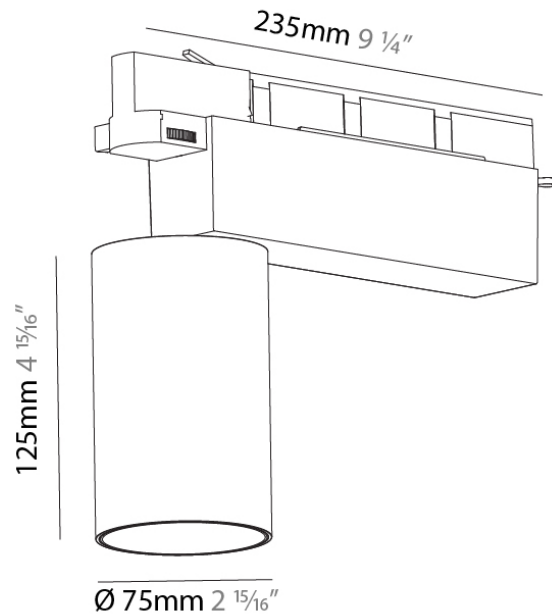

PHYSICAL

Shape: Cylinder
Diameter (mm): 75
Diameter (in): 2 ¹⁵/₁₆
Length (mm): 235
Length (in): 9 ¹/₄
Height (mm): 182
Height (in): 7 ³/₁₆
Light Distribution: Adjustable / Direct
Weight (kg): 1.099
Weight (lbs): 2.42
Installation Requirement: Track or profile system
Fixture Finish: SSR / BKV / CWI / CRY / HAB / UFT / ITA / RUA / FTG / MYG / LOD / PUS / FRO / FUP / KIA / POP / BLS / SPG / MEY / GOH / GUM / CHC / COM / ABZ / JAG / OBR / MOS / ROR
Fixture Material: Aluminum Die Cast

ELECTRICAL

Input Wattage Range: 20 - 29 W
Lamp Type: LED (Zhaga Standard)
Input Wattage (W): 26
Total Output Wattage (W): 23.6
Dimming: Tri-Mode (Non-Dimming and Phase Dimming (120Vac only) and 0-10V Dimming)
Driver Included: Yes
Driver Location: Integrated
Driver Type: Constant Current - Universal
Driver Class: Class 2
Input Voltage (V): 120 - 277
Constant Current (MA): 700

LED

Delivered Lumen Range: 2000 - 2999 lm
Number of LEDs: 1
Color Temperature (°K): 2700 / 3000 / 3500 / 4000
Max. Delivered Lumen (lm): 1968 / 2097 / 2160 / 2204
Nominal Lumen (lm): 3113 / 3317 / 3416 / 3486
CRI: >90 CRI
Lamp Life (hrs): 50000
Upon Request: Special Color Temperature Special Led

OPTICAL

Reflector°: 20 / 25 / 40
Adjustability: Rotational 340°; Tilt 90°
Upon Request: Special Beam Angles

RATINGS AND CERTIFICATIONS

Certified By: Certified for North American Standards
IP rating: IP20