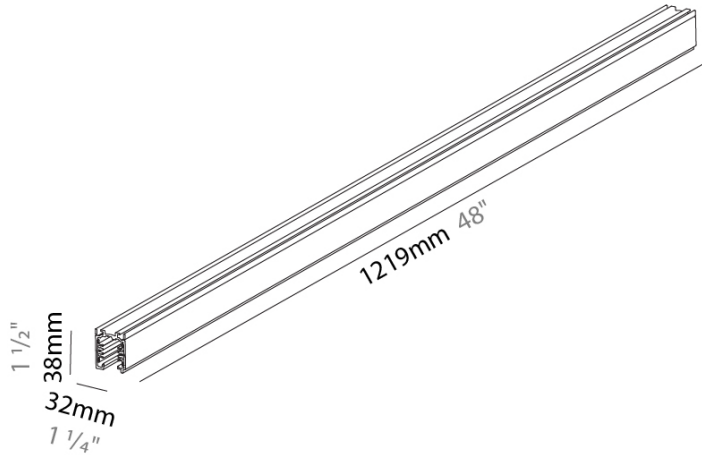

PROJECT	_____
TYPE	_____
NOTES	_____
QUANTITY	_____
DATE	_____

A32L450-TRK-TRI-SYS COMPONENTS TRACK

STRS4400-

DESCRIPTION
Track - 4' Surface Mount 3-Circuit Track - 120V

GENERAL
Partner: Prolicht
Division: Architectural
Installation: Track

PHYSICAL
Shape: Rectangle
Length (mm): 1219
Length (in): 48
Width (mm): 32
Width (in): 1 1/4
Height (mm): 38
Height (in): 1 1/2
Fixture Finish: WHI / BLK / GRY
Fixture Material: Aluminum

ELECTRICAL
Driver Included: No

RATINGS AND CERTIFICATIONS
Certified By: Certified for North American Standards
IP rating: IP20