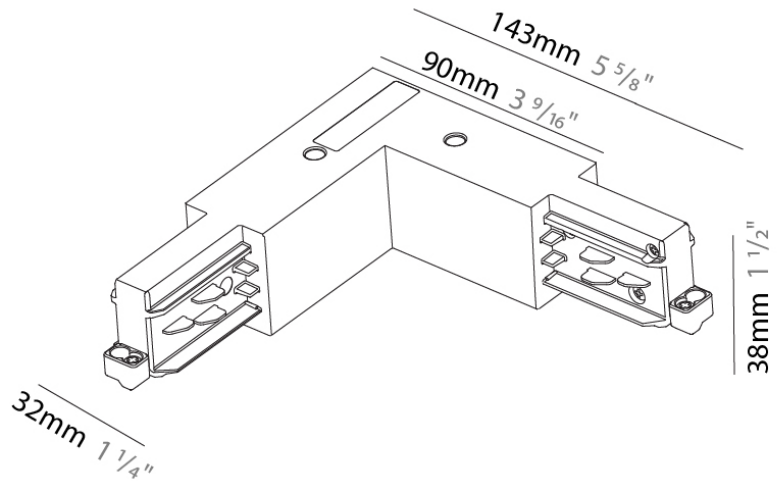

A32L450-TRK-TRI-SYS COMPONENTS TRACK

STR3500-

DESCRIPTION

Track - 3-Circuit L-Connector, Inside Corner (Feedable)

GENERAL

Brand: Prolicht

Division: Architectural

Mounting Type: Track

PHYSICAL

Length (mm): 143

Length (in): 5 ⁵/₈

Width (mm): 32

Width (in): 1 ¹/₄

Height (mm): 38

Height (in): 1 ¹/₂

Fixture Finish: WHI / BLK / GRY

Fixture Material: Aluminum

RATINGS AND CERTIFICATIONS

Certified By: Certified for North American Standards

IP rating: IP20