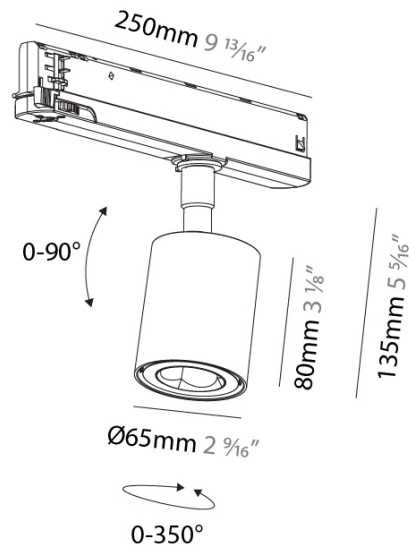

A32L450-TRK-TRI-SYS COMPONENTS TRACK

A3T428-

DESCRIPTION
2LOOK4 50 Track - Oiko Pro In insert - 19W LED, 2700K / 3000K / 3500K / 4000K, Max 1759lm, CRI:90 - Dimmable, Beam Angle 50°

GENERAL
Series: 2Look4 50 Track
Subseries: Oiko Pro In
Partner: Prolicht
Division: Architectural
Installation: Track
Product Type: Spots
Mounting Location: Ceiling
Light Distribution: Adjustable / Direct

PHYSICAL
Shape: Cylinder
Diameter (mm): 65
Diameter (in): 2 5/16
Length (mm): 250
Length (in): 9 13/16
Height (mm): 136
Height (in): 5 3/8
Fixture Finish: SSR / BKV / CWI / CRY / HAB / UFT / ITA / RUA / FTG / MYG / LOD / PUS / FRO / FUP / KIA / POP / BLS / SPG / MEY / GOH / CHC / COM / ABZ / JAG / OBR / MOS / ROR
Holder Finish: GRY / BLK / WHI
Fixture Material: Aluminum Die Cast

ELECTRICAL
Input Wattage Range: 10 - 19 W
Lamp Type: LED (Zhaga Standard)
Input Wattage (W): 19
Total Output Wattage (W): 17.2
Dimming: Non-Dimmable
Driver Included: Yes
Driver Location: Integrated
Driver Type: Constant Current - 120Vac
Input Voltage (V): 120
Constant Current (mA): 500

LED
Delivered Lumen Range: 1000 - 1999 lm
Number of LEDs: 1
Color Temperature (°K): 2700 / 3000 / 3500 / 4000
Max. Delivered Lumen (lm): 1656 / 1665 / 1743 / 1759
Nominal Lumen (lm): 2040 / 2050 / 2146 / 2166
CRI: >90 CRI
Lamp Life (hrs): 50000

OPTICAL
Beam Angle: 50
Adjustability: Rotational 350°, Tilt 90°

RATINGS AND CERTIFICATIONS
Certified By: Certified for North American Standards
IP rating: IP20