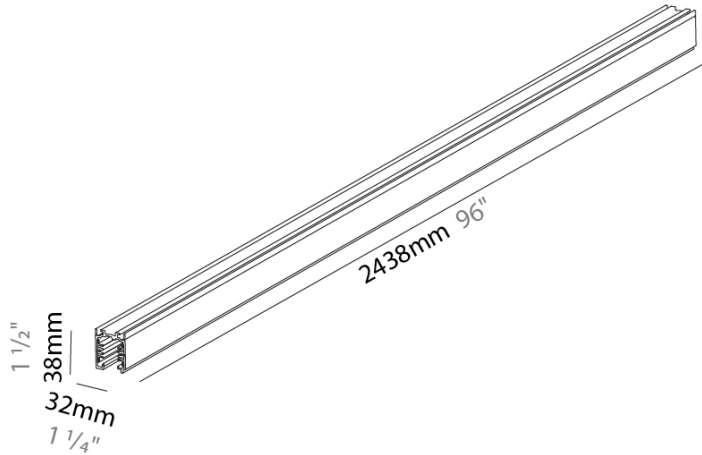

PROJECT	_____
TYPE	_____
NOTES	_____
QUANTITY	_____
DATE	_____

A32L450-TRK-TRI-SYS COMPONENTS TRACK

STRS4800-

DESCRIPTION
Track - 8' Surface Mount 3-Circuit Track

GENERAL
Partner: Prolicht
Division: Architectural
Installation: Track

PHYSICAL
Shape: Rectangle
Length (mm): 2438
Length (in): 96"
Width (mm): 32
Width (in): 1 1/4"
Height (mm): 38
Height (in): 1 1/2"
Fixture Finish: WHI / BLK / GRY
Fixture Material: Aluminum

ELECTRICAL
Driver Included: No

RATINGS AND CERTIFICATIONS
Certified By: Certified for North American Standards
IP rating: IP20