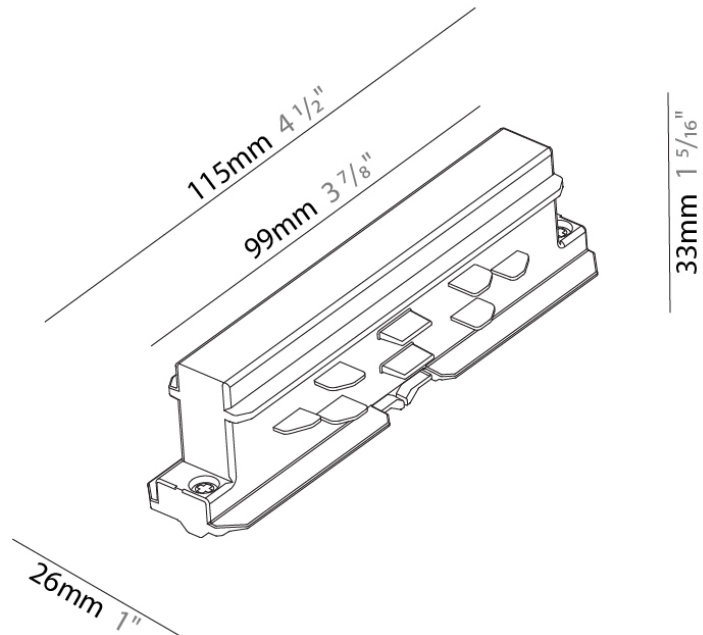

A32L450-TRK-TRI-SYS COMPONENTS TRACK

STR2100-

DESCRIPTION

Track - Straight Connector -

GENERAL

Brand: Prolicht

Division: Architectural

Mounting Type: Track

PHYSICAL

Length (mm): 115

Length (in): 4 1/2"

Width (mm): 26

Width (in): 1"

Height (mm): 33

Height (in): 1 5/16"

Fixture Finish: WHI / BLK / GRY

Fixture Material: Aluminum

RATINGS AND CERTIFICATIONS

Certified By: Certified for North American Standards

IP rating: IP20