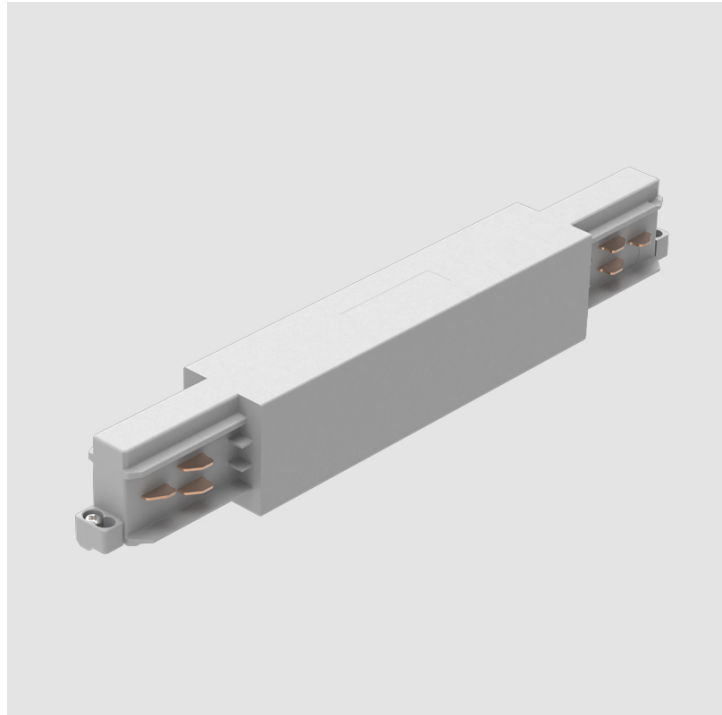

PROJECT	_____
TYPE	_____
NOTES	_____
QUANTITY	_____
DATE	_____

A32L450-TRK-TRI-SYS COMPONENTS TRACK

STR141-

DESCRIPTION
Track - Central Feed - _____

GENERAL
Partner: Prolight _____
Division: Architectural _____
Installation: Track _____

PHYSICAL
Length (mm): 254 _____
Length (in): 10 _____
Width (mm): 32 _____
Width (in): 1 1/4 _____
Height (mm): 38 _____
Height (in): 1 5/16 _____
Fixture Finish: WHI / BLK / GRY _____
Fixture Material: Aluminum _____

RATINGS AND CERTIFICATIONS
Certified By: Certified for North American Standards _____
IP rating: IP20 _____