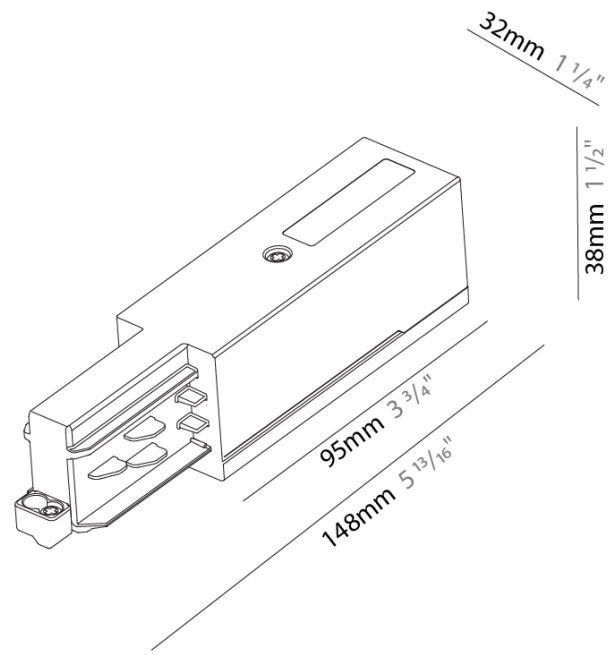

PROJECT _____
TYPE _____
NOTES _____
QUANTITY _____
DATE _____

A32L450-TRK-TRI-SYS COMPONENTS TRACK

STR1110-

DESCRIPTION
Track - End Feed - Right Side

GENERAL
Partner: Prolight
Division: Architectural
Installation: Track

PHYSICAL
Length (mm): 148
Length (in): 5 ¹³/₁₆
Width (mm): 32
Width (in): 1 ¹/₄
Height (mm): 38
Height (in): 1 ¹/₂
Fixture Finish: WHI / BLK / GRY
Fixture Material: Aluminum

RATINGS AND CERTIFICATIONS
Certified By: Certified for North American Standards
IP rating: IP20