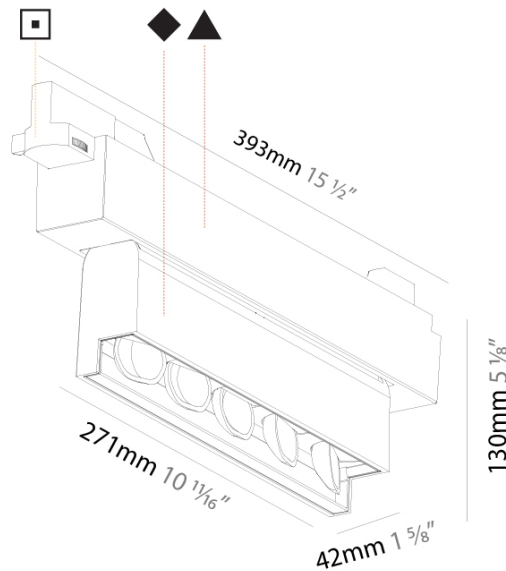

A32L450-TRK-TRI-SYS COMPONENTS TRACK

A3T062-

GENERAL

Series: Magiq Wallwash
Subseries: Magiq Wallwash Plus Black
Partner: Prolicht
Division: Architectural
Installation: Track
Product Type: Track System Line Voltage
Mounting Location: Ceiling
Light Distribution: Wallwash

PHYSICAL

Shape: Rectangle
Length (mm): 392
Length (in): 15 7/16
Width (mm): 42
Width (in): 1 5/8
Height (mm): 130
Height (in): 5 1/8
Weight (kg): 1.777
Weight (lbs): 3.91
Fixture Finish: SSR / BKV / CWI / CRY / HAB / UFT / ITA / RUA / FTG / MYG / LOD / PUS / FRO / FUP / KIA / POP / BLS / SPG / MEY / GOH / CHC / COM / ABZ / JAG / OBR / MOS / ROR
Fixture Material: Aluminum Die Cast

ELECTRICAL

Input Wattage Range: 30 - 49 W
Lamp Type: LED (Zhaga Standard)
Input Wattage (W): 48.4
Total Output Wattage (W): 44
Dimming: Non-Dimmable / 0-10V Dimming
Driver Included: Yes
Driver Location: Integrated
Driver Type: Constant Current - Universal
Driver Class: Class 1
Input Voltage (V): 120 - 277
Constant Current (MA): 700

LED

Delivered Lumen Range: 3000 - 4999 lm
Number of LEDs: 5
Color Temperature (*K): 2700 / 3000 / 3500 / 4000
Max. Delivered Lumen (lm): 3220 / 3430 / 3538 / 3610
Nominal Lumen (lm): 3570 / 3800 / 3920 / 4000
CRI: >90 CRI
Efficiency (%): 80
Lamp Life (hrs): 50000
Upon Request: Special Color Temperature

OPTICAL

Adjustability: Tilt 15°

RATINGS AND CERTIFICATIONS

Certified By: Certified for North American Standards
IP rating: IP20