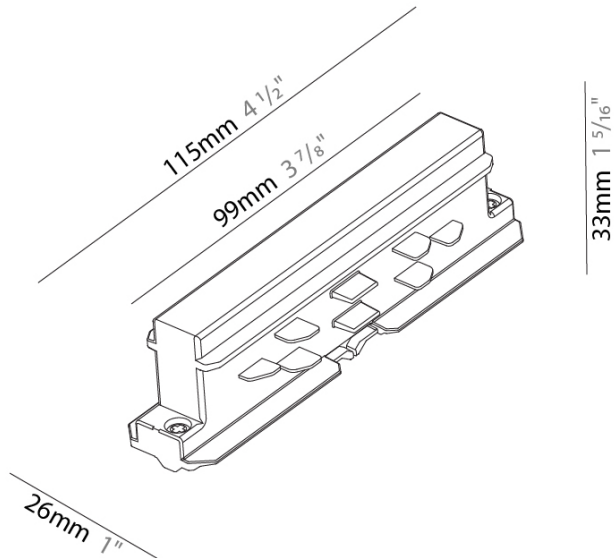

PROJECT	_____
TYPE	_____
NOTES	_____
QUANTITY	_____
DATE	_____

A32L450-TRK-TRI-SYS COMPONENTS TRACK

STR2100-

DESCRIPTION
Track - Straight Connector - _____

GENERAL
Partner: Prolight _____
Division: Architectural _____
Installation: Track _____

PHYSICAL
Length (mm): 115 _____
Length (in): 4 1/2 _____
Width (mm): 26 _____
Width (in): 1 _____
Height (mm): 33 _____
Height (in): 1 5/16 _____
Fixture Finish: WHI / BLK / GRY _____
Fixture Material: Aluminum _____

RATINGS AND CERTIFICATIONS
Certified By: Certified for North American Standards _____
IP rating: IP20 _____