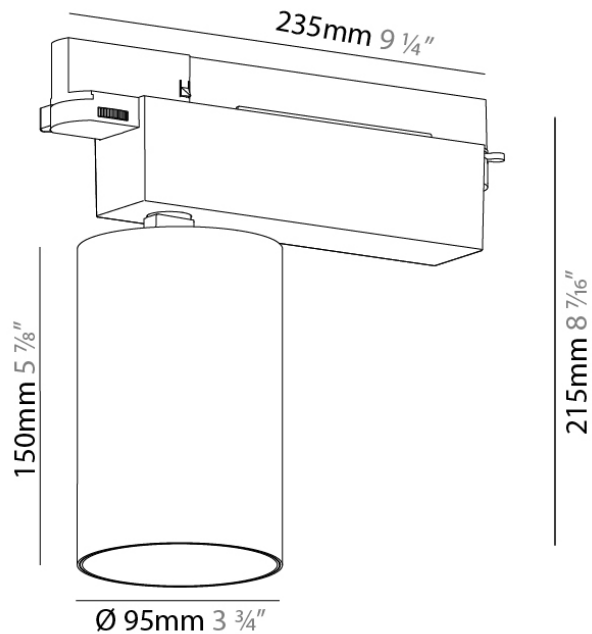

A3T019-

GENERAL

Series: Centriq
Subseries: Centriq 95
Brand: Prolicht
Division: Architectural
Mounting Type: Track
Mounting Location: Ceiling
Subcategory: Spots

PHYSICAL

Shape: Cylinder
Diameter (mm): 95
Diameter (in): 3 ¾
Length (mm): 235
Length (in): 9 ¼
Height (mm): 150
Height (in): 5 ⅞
Light Distribution: Adjustable / Direct
Weight (kg): 1.495
Weight (lbs): 3.3
Fixture Finish: SSR / BKV / CWI / CRY / HAB / UFT / ITA / RUA / FTG / MYG / LOD / PUS / FRO / FUP / KIA / POP / BLS / SPG / MEY / GOH / GUM / CHC / COM / ABZ / JAG / OBR / MOS / ROR
Fixture Material: Aluminum

ELECTRICAL

Input Wattage Range: 30 - 49 W
Lamp Type: LED (Zhaga Standard)
Input Wattage (W): 34
Total Output Wattage (W): 30.9
Dimming: Tri-Mode (Non-Dimming and Phase Dimming (120Vac only) and 0-10V Dimming)
Driver Included: Yes
Driver Location: Integrated
Driver Type: Constant Current - Universal
Driver Class: Class 2
Input Voltage (V): 120 - 277
Constant Current (mA): 900

LED

Delivered Lumen Range: 2000 - 3999 lm
Number of LEDs: 1
Color Temperature (°K): 2700 / 3000 / 3500 / 4000
Max. Delivered Lumen (lm): 2710 / 2893 / 2974 / 3035
Nominal Lumen (lm): 3928 / 4193 / 4310 / 4398
CRI: >90 CRI
Lamp Life (hrs): 50000
Upon Request: Special Color Temperature Special Led

OPTICAL

Reflector°: 18 / 26 / 40
Adjustability: Rotational 340°; Tilt 90°
Upon Request: Special Beam Angles

RATINGS AND CERTIFICATIONS

Certified By: Certified for North American Standards
IP rating: IP20