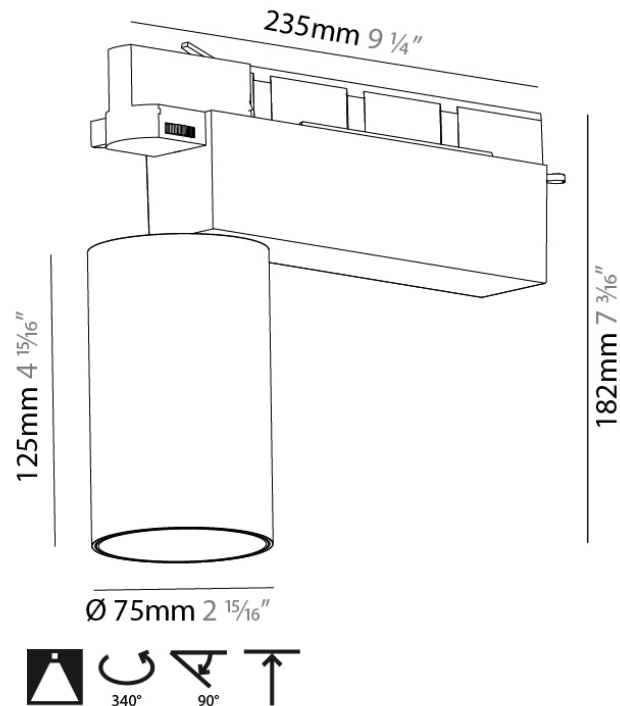

Series: Centriq
Subseries: Centriq 75
Brand: Prolicht
Division: Architectural
Mounting Type: Track
Mounting Location: Ceiling
Subcategory: Spots

PHYSICAL

Shape: Cylinder
Diameter (mm): 75
Diameter (in): 2 15/16
Length (mm): 235
Length (in): 9 1/4
Height (mm): 125
Height (in): 4 15/16
Light Distribution: Adjustable / Direct
Weight (kg): 1.099
Weight (lbs): 2 7/16
Fixture Finish: SSR / BKV / CWI / CRY / HAB / UFT / ITA / RUA / FTG / MYG / LOD / PUS / FRO / FUP / KIA / POP / BLS / SPG / MEY / GOH / GUM / CHC / COM / ABZ / JAG / OBR / MOS / ROR
Fixture Material: Aluminum

ELECTRICAL

Input Wattage Range: 10 - 19 W
Lamp Type: LED (Zhaga Standard)
Input Wattage (W): 12 / 15
Total Output Wattage (W): 10.8 / 13.5
Dimming: Tri-Mode (Non-Dimming and Phase Dimming (120Vac only) and 0-10V Dimming)
Driver Included: Yes
Driver Location: Integrated
Driver Type: Constant Current - Universal
Driver Class: Class 2
Input Voltage (V): 120 - 277
Constant Current (mA): 350

LED

Delivered Lumen Range: 500 - 1999 lm
Number of LEDs: 1
Color Temperature (°K): 2700 / 3000 / 3500 / 4000
Max. Delivered Lumen (lm): 870 / 970 / 1039 / 1060
Nominal Lumen (lm): 960 / 1070 / 1156 / 1180
CRI: >90 CRI
Lamp Life (hrs): 50000
Upon Request: Special Color Temperature Special Led

OPTICAL

Beam Angle: 10
Adjustability: Rotational 340°; Tilt 90°
Upon Request: Special Beam Angles

RATINGS AND CERTIFICATIONS

Certified By: Certified for North American Standards
IP rating: IP20