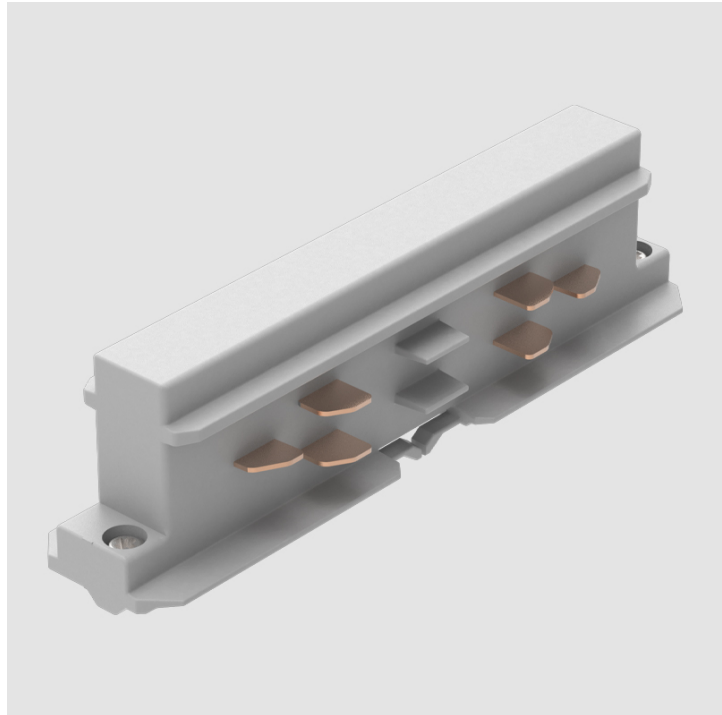

PROJECT	_____
TYPE	_____
NOTES	_____
QUANTITY	_____
DATE	_____

A32L450-TRK-TRI-SYS COMPONENTS TRACK

STR2100-

DESCRIPTION
Track - Straight Connector - _____

GENERAL
Partner: Prolight _____
Division: Architectural _____
Installation: Track _____

PHYSICAL
Length (mm): 115 _____
Length (in): 4 1/2 _____
Width (mm): 26 _____
Width (in): 1 _____
Height (mm): 33 _____
Height (in): 1 5/16 _____
Fixture Finish: WHI / BLK / GRY _____
Fixture Material: Aluminum _____

RATINGS AND CERTIFICATIONS
Certified By: Certified for North American Standards _____
IP rating: IP20 _____