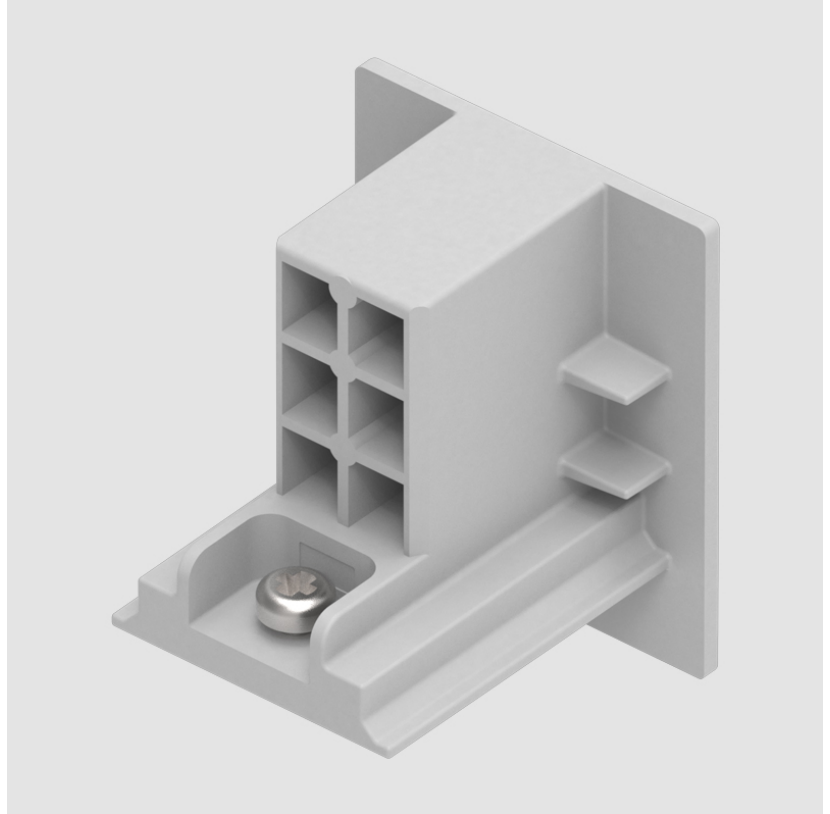

PROJECT	_____
TYPE	_____
NOTES	_____
QUANTITY	_____
DATE	_____

A32L450-TRK-TRI-SYS COMPONENTS SURFACE

STR4100-

DESCRIPTION

Track - Surface - End Cap -

GENERAL

Brand: Prolicht

Division: Architectural

Mounting Type: Surface

PHYSICAL

Length (mm): 32

Length (in): 1 1/4

Width (mm): 32

Width (in): 1 1/4

Height (mm): 38

Height (in): 1 1/2

Fixture Finish: WHI / BLK / GRY

Fixture Material: Aluminum

RATINGS AND CERTIFICATIONS

Certified By: Certified for North American Standards

IP rating: IP20