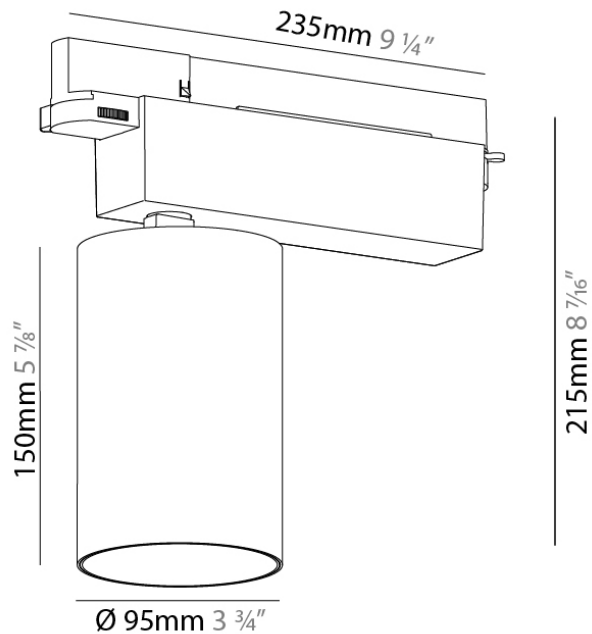

A3T013-

GENERAL

Series: Centriq
Subseries: Centriq 95
Brand: Prolicht
Division: Architectural
Mounting Type: Track
Mounting Location: Ceiling
Subcategory: Spots

PHYSICAL

Shape: Cylinder
Diameter (mm): 95
Diameter (in): 3 ¾
Length (mm): 235
Length (in): 9 ¼
Height (mm): 150
Height (in): 5 ⅞
Light Distribution: Adjustable / Direct
Weight (kg): 1.495
Weight (lbs): 3.3
Fixture Finish: SSR / BKV / CWI / CRY / HAB / UFT / ITA / RUA / FTG / MYG / LOD / PUS / FRO / FUP / KIA / POP / BLS / SPG / MEY / GOH / GUM / CHC / COM / ABZ / JAG / OBR / MOS / ROR
Fixture Material: Aluminum

ELECTRICAL

Input Wattage Range: 10 - 19 W
Lamp Type: LED (Zhaga Standard)
Input Wattage (W): 18
Total Output Wattage (W): 16.4
Dimming: Tri-Mode (Non-Dimming and Phase Dimming (120Vac only) and 0-10V Dimming)
Driver Included: Yes
Driver Location: Integrated
Driver Type: Constant Current - Universal
Driver Class: Class 2
Input Voltage (V): 120 - 277
Constant Current (mA): 500

LED

Delivered Lumen Range: 1000 - 1999 lm
Number of LEDs: 1
Color Temperature (°K): 2700 / 3000 / 3500 / 4000
Max. Delivered Lumen (lm): 1567 / 1666 / 1719 / 1754
Nominal Lumen (lm): 2271 / 2414 / 2491 / 2542
CRI: >90 CRI
Lamp Life (hrs): 50000
Upon Request: Special Color Temperature Special Led

OPTICAL

Reflector°: 18 / 26 / 40
Adjustability: Rotational 340°; Tilt 90°
Upon Request: Special Beam Angles

RATINGS AND CERTIFICATIONS

Certified By: Certified for North American Standards
IP rating: IP20