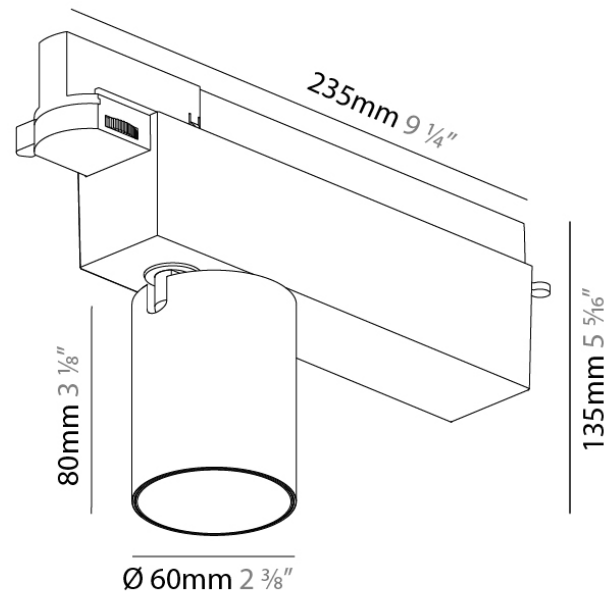

PHYSICAL

Shape: Cylinder
Diameter (mm): 60
Diameter (in): 2 3/8
Length (mm): 235
Length (in): 9 1/4
Height (mm): 135
Height (in): 5 5/16
Light Distribution: Adjustable / Direct
Weight (kg): 0.7
Weight (lbs): 1.54
Installation Requirement: Track or profile system
Fixture Finish: SSR / BKV / CWI / CRY / HAB / UFT / ITA / RUA / FTG / MYG / LOD / PUS / FRO / FUP / KIA / POP / BLS / SPG / MEY / GOH / GUM / CHC / COM / ABZ / JAG / OBR / MOS / ROR
Fixture Material: Aluminum Die Cast

ELECTRICAL

Input Wattage Range: 10 - 19 W
Lamp Type: LED (Zhaga Standard)
Input Wattage (W): 12 / 15
Total Output Wattage (W): 10.8 / 13.5
Dimming: Tri-Mode (Non-Dimming and Phase Dimming (120Vac only) and 0-10V Dimming)
Driver Included: Yes
Driver Location: Integrated
Driver Type: Constant Current - Universal
Driver Class: Class 2
Input Voltage (V): 120 - 277
Constant Current (MA): 350

LED

Delivered Lumen Range: 500 - 999 lm
Number of LEDs: 1
Color Temperature (°K): 2700 / 3000 / 3500 / 4000
Max. Delivered Lumen (lm): 520 / 580 / 627 / 640
Nominal Lumen (lm): 960 / 1070 / 1156 / 1180
CRI: >90 CRI
Lamp Life (hrs): 50000
Upon Request: Special Color Temperature Special Led

OPTICAL

Beam Angle: 8
Adjustability: Rotational 340°; Tilt 90°
Upon Request: Special Beam Angles

RATINGS AND CERTIFICATIONS

Certified By: Certified for North American Standards
IP rating: IP20