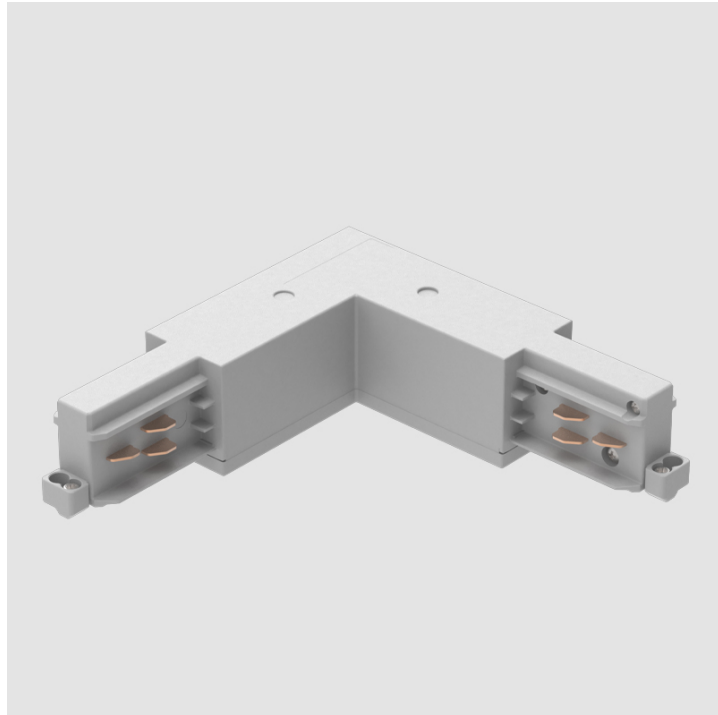

PROJECT	_____
TYPE	_____
NOTES	_____
QUANTITY	_____
DATE	_____

A32L450-TRK-TRI-SYS COMPONENTS TRACK

STR3400-

DESCRIPTION
Track - L-Connector, Outside Corner (Feedable) - _____

GENERAL
Partner: Prolicht _____
Division: Architectural _____
Installation: Track _____

PHYSICAL
Length (mm): 143 _____
Length (in): 5 ⁵/₈ _____
Width (mm): 32 _____
Width (in): 1 ¹/₄ _____
Height (mm): 38 _____
Height (in): 1 ¹/₂ _____
Fixture Finish: WHI / BLK / GRY _____
Fixture Material: Aluminum _____

RATINGS AND CERTIFICATIONS
Certified By: Certified for North American Standards _____
IP rating: IP20 _____