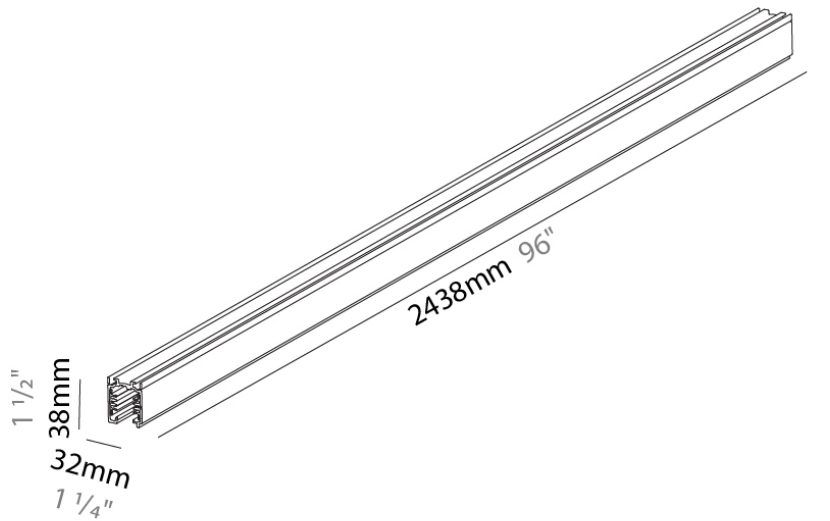

A32L450-TRK-TRI-SYS COMPONENTS TRACK

STRS4800-

DESCRIPTION

Track - 8' Surface Mount 3-Circuit Track

GENERAL

Brand: Prolicht

Division: Architectural

Mounting Type: Track

PHYSICAL

Shape: Rectangle

Length (mm): 2438

Length (in): 96"

Width (mm): 32

Width (in): 1 1/4"

Height (mm): 38

Height (in): 1 1/2"

Fixture Finish: WHI / BLK / GRY

Fixture Material: Aluminum

ELECTRICAL

Driver Included: No

RATINGS AND CERTIFICATIONS

Certified By: Certified for North American Standards

IP rating: IP20