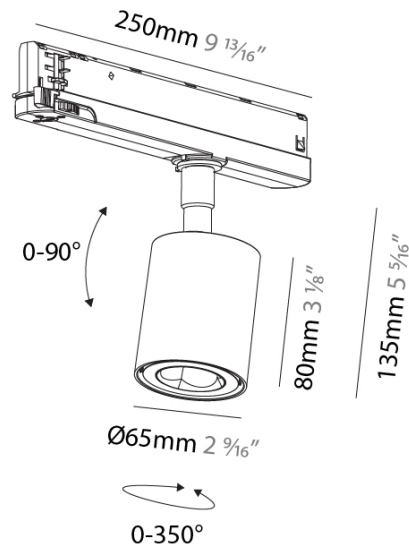

A32L450-TRK-TRI-SYS COMPONENTS TRACK

A3T435-

DESCRIPTION
2LOOK4 50 Track - Oiko Pro In insert - 19W LED, 2700K / 3000K / 3500K / 4000K, Max 1932lm, CRI:90 - Dimmable, Beam Angle 60°

GENERAL
Series: 2Look4 50 Track
Subseries: Oiko Pro In
Partner: Prolicht
Division: Architectural
Installation: Track
Product Type: Spots
Mounting Location: Ceiling
Light Distribution: Adjustable / Direct

PHYSICAL
Shape: Cylinder
Diameter (mm): 65
Diameter (in): 2 5/16
Length (mm): 250
Length (in): 9 13/16
Height (mm): 136
Height (in): 5 3/8
Fixture Finish: SSR / BKV / CWI / CRY / HAB / UFT / ITA / RUA / FTG / MYG / LOD / PUS / FRO / FUP / KIA / POP / BLS / SPG / MEY / GOH / CHC / COM / ABZ / JAG / OBR / MOS / ROR
Holder Finish: GRY / BLK / WHI
Fixture Material: Aluminum Die Cast

ELECTRICAL
Input Wattage Range: 10 - 19 W
Lamp Type: LED (Zhaga Standard)
Input Wattage (W): 19
Total Output Wattage (W): 17.2
Dimming: Non-Dimming / DALI Dimming
Driver Included: Yes
Driver Location: Integrated
Driver Type: Constant Current - 120Vac
Constant Current (mA): 500

LED
Delivered Lumen Range: 1000 - 1999 lm
Number of LEDs: 1
Color Temperature (°K): 2700 / 3000 / 3500 / 4000
Max. Delivered Lumen (lm): 1820 / 1829 / 1914 / 1932
Nominal Lumen (lm): 2040 / 2050 / 2146 / 2166
CRI: >90 CRI
Lamp Life (hrs): 50000

OPTICAL
Beam Angle: 60
Adjustability: Rotational 350°; Tilt 90°

RATINGS AND CERTIFICATIONS
Certified By: Certified for North American Standards
IP rating: IP20