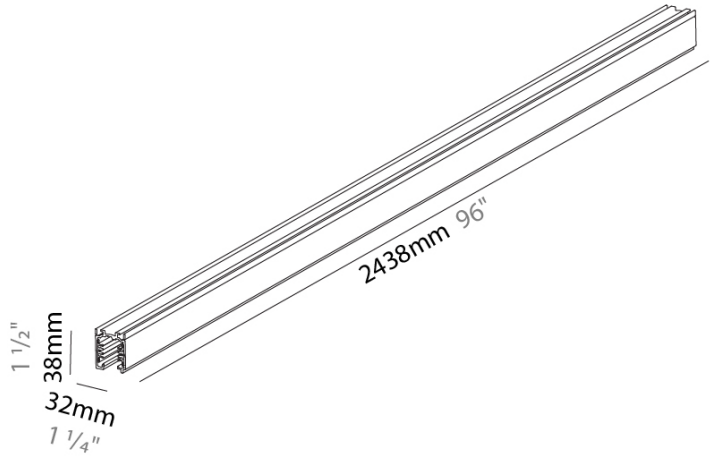

PROJECT	_____
TYPE	_____
NOTES	_____
QUANTITY	_____
DATE	_____

A32L450-TRK-TRI-SYS COMPONENTS TRACK

STRS4800-

DESCRIPTION
Track - 8' Surface Mount 3-Circuit Track - 120V

GENERAL
Partner: Prolicht
Division: Architectural
Installation: Track

PHYSICAL
Shape: Rectangle
Length (mm): 2438
Length (in): 96"
Width (mm): 32
Width (in): 1 1/4"
Height (mm): 38
Height (in): 1 1/2"
Fixture Finish: WHI / BLK / GRY
Fixture Material: Aluminum

ELECTRICAL
Driver Included: No

RATINGS AND CERTIFICATIONS
Certified By: Certified for North American Standards
IP rating: IP20