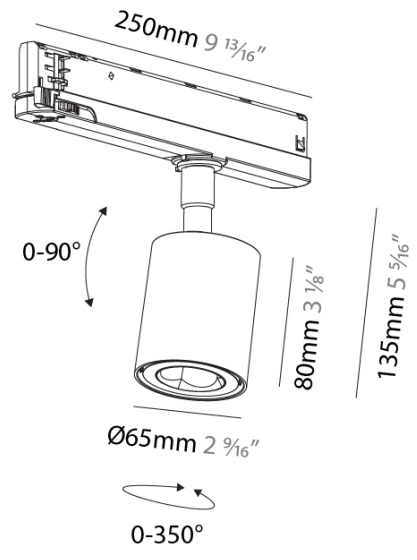

A32L450-TRK-TRI-SYS COMPONENTS TRACK

A3T434-

DESCRIPTION
2LOOK4 50 Track - Oiko Pro In insert - 14W LED, Tuneable White (2700K-6500K), Max 1381lm, CRI:90 - Dimmable, Beam Angle 62°

GENERAL
Series: 2Look4 50 Track
Subseries: Oiko Pro In
Partner: Prolicht
Division: Architectural
Installation: Track
Product Type: Spots
Mounting Location: Ceiling
Light Distribution: Adjustable / Direct

PHYSICAL
Shape: Cylinder
Diameter (mm): 65
Diameter (in): 2 5/16
Length (mm): 250
Length (in): 9 13/16
Height (mm): 136
Height (in): 5 3/8
Fixture Finish: SSR / BKV / CWI / CRY / HAB / UFT / ITA / RUA / FTG / MYG / LOD / PUS / FRO / FUP / KIA / POP / BLS / SPG / MEY / GOH / CHC / COM / ABZ / JAG / OBR / MOS / ROR
Holder Finish: GRY / BLK / WHI
Fixture Material: Aluminum Die Cast

ELECTRICAL
Input Wattage Range: 10 - 19 W
Lamp Type: LED (Zhaga Standard)
Input Wattage (W): 14
Total Output Wattage (W): 12.7
Dimming: Non-Dimming / DALI Dimming
Driver Included: Yes
Driver Location: Integrated
Driver Type: Constant Current - 120Vac
Input Voltage (V): 120
Constant Current (mA): 700

LED
Delivered Lumen Range: 500 - 1999 lm
Number of LEDs: 1
Color Temperature (°K): 2700-6500 Tunable White
Max. Delivered Lumen (lm): 1175 - 1381
Nominal Lumen (lm): 1242 - 1460
CRI: >90 CRI

OPTICAL
Beam Angle: 62
Adjustability: Rotational 350°; Tilt 90°

RATINGS AND CERTIFICATIONS
Certified By: Certified for North American Standards
IP rating: IP20