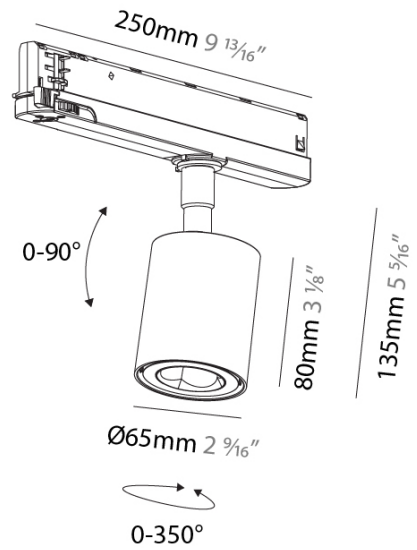

A32L450-TRK-TRI-SYS COMPONENTS TRACK

A3T434-

DESCRIPTION
2LOOK4 50 Track - Oiko Pro In insert - 14W LED, Tuneable White (2700K-6500K), Max 1381lm, CRI:90 - Dimmable, Beam Angle 62°

GENERAL
Series: 2Look4 50 Track
Subseries: Oiko Pro In
Partner: Prolicht
Division: Architectural
Installation: Track
Product Type: Spots
Mounting Location: Ceiling
Light Distribution: Adjustable / Direct

PHYSICAL
Shape: Cylinder
Diameter (mm): 65
Diameter (in): 2 5/16
Length (mm): 250
Length (in): 9 13/16
Height (mm): 136
Height (in): 5 3/8
Fixture Finish: SSR / BKV / CWI / CRY / HAB / UFT / ITA / RUA / FTG / MYG / LOD / PUS / FRO / FUP / KIA / POP / BLS / SPG / MEY / GOH / CHC / COM / ABZ / JAG / OBR / MOS / ROR
Holder Finish: GRY / BLK / WHI
Fixture Material: Aluminum Die Cast

ELECTRICAL
Input Wattage Range: 10 - 19 W
Lamp Type: LED (Zhaga Standard)
Input Wattage (W): 14
Total Output Wattage (W): 12.7
Dimming: Non-Dimming / DALI Dimming
Driver Included: Yes
Driver Location: Integrated
Driver Type: Constant Current - 120Vac
Input Voltage (V): 120
Constant Current (mA): 700

LED
Delivered Lumen Range: 500 - 1999 lm
Number of LEDs: 1
Color Temperature (°K): 2700-6500 Tunable White
Max. Delivered Lumen (lm): 1175 - 1381
Nominal Lumen (lm): 1242 - 1460
CRI: >90 CRI

OPTICAL
Beam Angle: 62
Adjustability: Rotational 350°; Tilt 90°

RATINGS AND CERTIFICATIONS
Certified By: Certified for North American Standards
IP rating: IP20