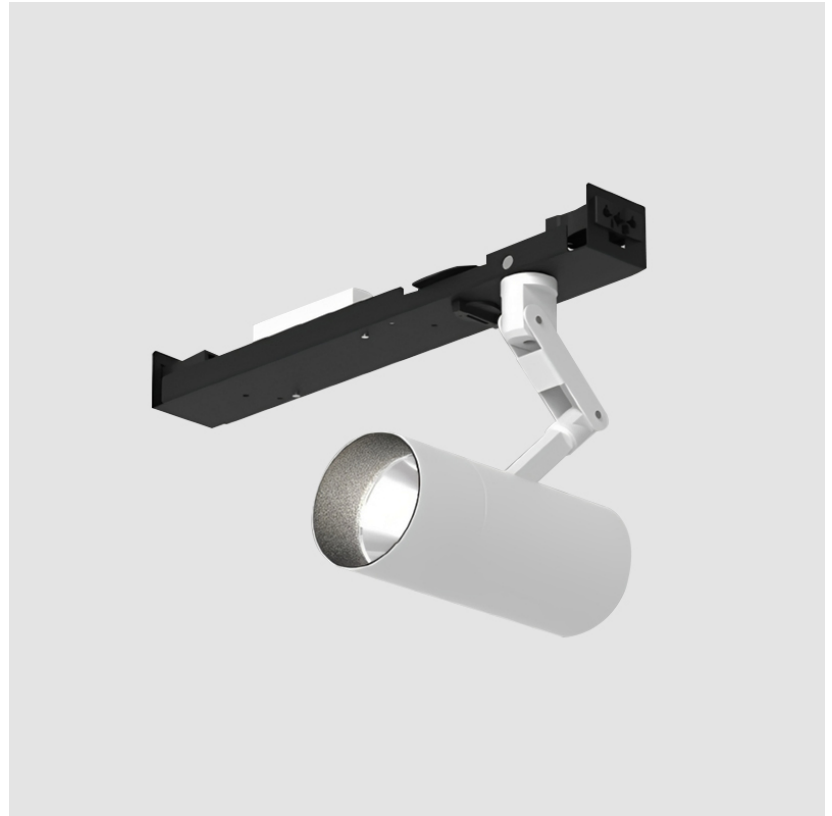

GENERAL

Series: Imagine
Subseries: Imagine 75
Brand: Prolicht
Division: Architectural

PHYSICAL

Shape: Cylinder
Diameter (mm): 75
Diameter (in): 2 15/16
Length (mm): 330
Length (in): 13
Height (mm): 125
Height (in): 4 15/16
Light Distribution: Adjustable / Direct
Weight (kg): 0.896
Weight (lbs): 1.975
Fixture Finish: SSR / BKV / CWI / CRY / HAB / UFT / ITA / RUA / FTG / MYG / LOD / PUS / FRO / FUP / KIA / POP / BLS / SPG / MEY / GOH / GUM / CHC / COM / ABZ / JAG / OBR / MOS / ROR
Fixture Material: Aluminum Die Cast

ELECTRICAL

Input Wattage Range: 20 - 29 W
Lamp Type: LED (Zhaga Standard)
Input Wattage (W): 27.6
Total Output Wattage (W): 26.4
Dimming: Tri-Mode (Non-Dimming and Phase Dimming (120Vac only) and 0-10V Dimming)
Driver Included: Yes
Driver Location: Integrated
Driver Type: Constant Current - Universal
Driver Class: Class 2
Input Voltage (V): 120 - 277
Constant Current (mA): 700

LED

Number of LEDs: 1
Color Temperature (°K): 2700 / 3000 / 3500 / 4000
Max. Delivered Lumen (lm): 1929 / 2007 / 2127 / 2170
Nominal Lumen (lm): 2909 / 3028 / 3208 / 3273
CRI: >90 CRI
Efficiency (%): 62
Lamp Life (hrs): 50000
Upon Request: Special Color Temperature Special Led

OPTICAL

Reflector: 16 / 32
Adjustability: Rotational 180°; Tilt 50°
Upon Request: Special Beam Angles

RATINGS AND CERTIFICATIONS

Certified By: Certified for North American Standards
IP rating: IP20