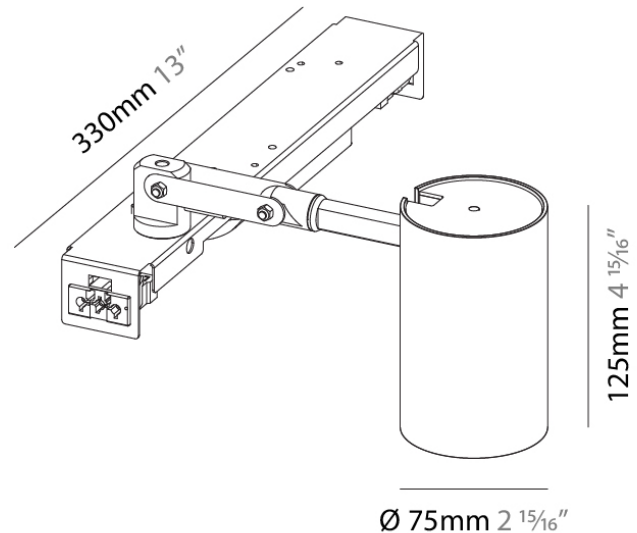

GENERAL

Series: Imagine
Subseries: Imagine 75
Brand: Prolicht
Division: Architectural

PHYSICAL

Shape: Cylinder
Diameter (mm): 75
Diameter (in): 2 15/16
Length (mm): 330
Length (in): 13
Height (mm): 125
Height (in): 4 15/16
Light Distribution: Adjustable / Direct
Weight (kg): 0.896
Weight (lbs): 1.975
Fixture Finish: SSR / BKV / CWI / CRY / HAB / UFT / ITA / RUA / FTG / MYG / LOD / PUS / FRO / FUP / KIA / POP / BLS / SPG / MEY / GOH / GUM / CHC / COM / ABZ / JAG / OBR / MOS / ROR
Fixture Material: Aluminum Die Cast

ELECTRICAL

Input Wattage Range: 20 - 29 W
Lamp Type: LED (Zhaga Standard)
Input Wattage (W): 27.6
Total Output Wattage (W): 26.4
Dimming: Tri-Mode (Non-Dimming and Phase Dimming (120Vac only) and 0-10V Dimming)
Driver Included: Yes
Driver Location: Integrated
Driver Type: Constant Current - Universal
Driver Class: Class 2
Input Voltage (V): 120 - 277
Constant Current (mA): 700

LED

Number of LEDs: 1
Color Temperature (°K): 2700 / 3000 / 3500 / 4000
Max. Delivered Lumen (lm): 1929 / 2007 / 2127 / 2170
Nominal Lumen (lm): 2909 / 3028 / 3208 / 3273
CRI: >90 CRI
Efficiency (%): 62
Lamp Life (hrs): 50000
Upon Request: Special Color Temperature Special Led

OPTICAL

Reflector: 16 / 32
Adjustability: Rotational 180°; Tilt 50°
Upon Request: Special Beam Angles

RATINGS AND CERTIFICATIONS

Certified By: Certified for North American Standards
IP rating: IP20