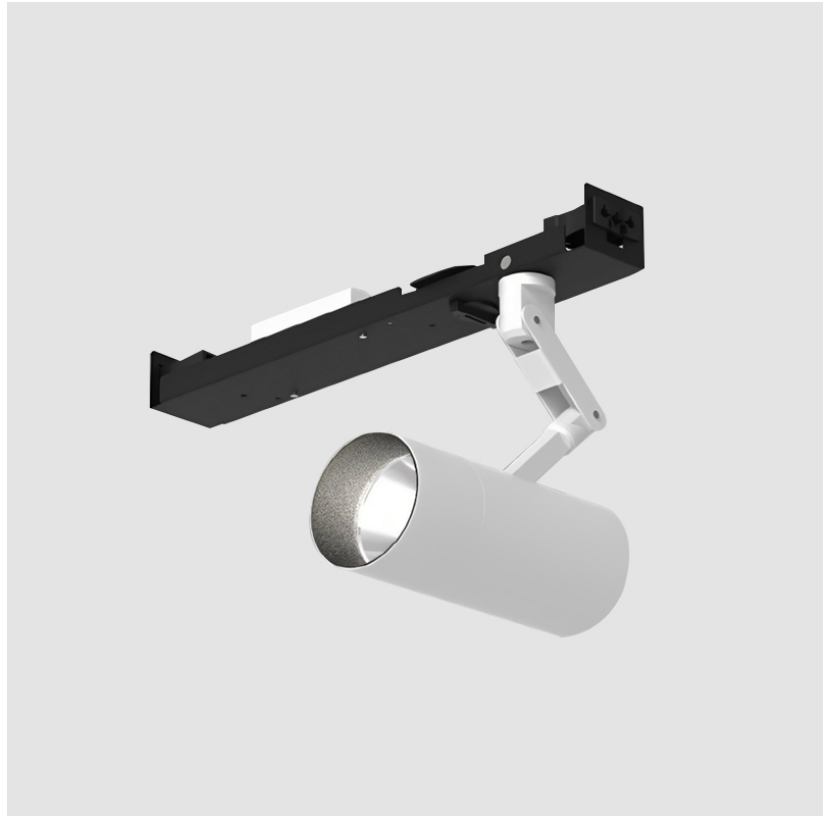

GENERAL

Series: Imagine
Subseries: Imagine 75
Brand: Prolicht
Division: Architectural

PHYSICAL

Shape: Cylinder
Diameter (mm): 75
Diameter (in): 2 15/16
Length (mm): 330
Length (in): 13
Height (mm): 125
Height (in): 4 15/16
Light Distribution: Adjustable / Direct
Weight (kg): 0.891
Weight (lbs): 1.96
Fixture Finish: SSR / BKV / CWI / CRY / HAB / UFT / ITA / RUA / FTG / MYG / LOD / PUS / FRO / FUP / KIA / POP / BLS / SPG / MEY / GOH / GUM / CHC / COM / ABZ / JAG / OBR / MOS / ROR
Fixture Material: Aluminum Die Cast

ELECTRICAL

Input Wattage Range: 10 - 19 W
Lamp Type: LED (Zhaga Standard)
Input Wattage (W): 13.7
Total Output Wattage (W): 12.1
Dimming: Tri-Mode (Non-Dimming and Phase Dimming (120Vac only) and 0-10V Dimming)
Driver Included: Yes
Driver Location: Integrated
Driver Type: Constant Current - Universal
Driver Class: Class 2
Input Voltage (V): 120 - 277
Constant Current (MA): 350

LED

Delivered Lumen Range: 1000 - 1999 lm
Number of LEDs: 1
Color Temperature (°K): 2700 / 3000 / 3500 / 4000
Max. Delivered Lumen (lm): 1124 / 1210 / 1258 / 1284
Nominal Lumen (lm): 1246 / 1342 / 1396 / 1424
CRI: >90 CRI
Efficiency (%): 91
Lamp Life (hrs): 50000
Upon Request: Special Color Temperature Special Led

OPTICAL

Reflector°: 12
Adjustability: Rotational 180°; Tilt 50°
Upon Request: Special Beam Angles

RATINGS AND CERTIFICATIONS

Certified By: Certified for North American Standards
IP rating: IP20