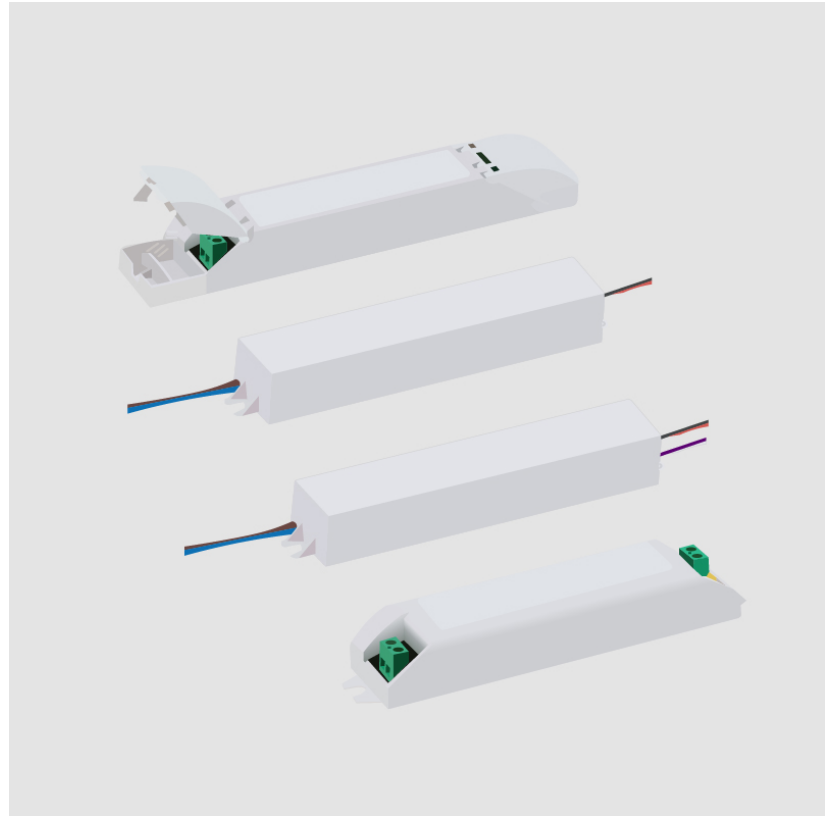

A35142- COMPONENTS

DTM0151050ES

DESCRIPTION

ERP - ESS015W-1050-14 - 0-10Vdc & Phase [Leading and Trailing Edge @120Vac only] dimming - 15W - 1050mA - 120 / 277Vac - LED power supply -Used with ENCP3 -Available with IP68- Outdoor Rated -ENCP20, ENCP22

GENERAL

Division: Architectural : Components : LED Drivers

PHYSICAL

Length (mm): 84

Length (in): 3 $\frac{1}{2}$

Width (mm): 40

Width (in): 1 $\frac{9}{16}$

Height (mm): 25

Height (in): 1

Weight (kg): 0.154

Weight (lbs): 0.339

Fixture Material: Plastic

ELECTRICAL

Lamp Type: LED

Total Output Wattage (W): 8.4-14.7

Dimming: Tri-Mode (Non-Dimming and Phase Dimming (120Vac only) and 0-10V Dimming)

Driver Type: Constant Current - Universal

Driver Class: Class 2

Input Voltage (V): 120 - 277

Constant Current (MA): 1050

Constant Voltage (V): 8-14

Upon Request: 0-10Vdc dimming / Phase dimming @120Vac only / 277Vac

RATINGS AND CERTIFICATIONS

Certified By: UR Listed

Code Compliance: Title 24 commercial Installation

IP rating: Dry / Damp