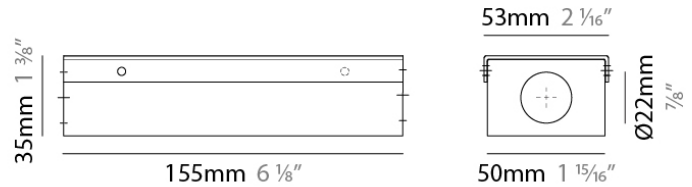

PHYSICAL

Length (mm): 109

Length (in): 9 ⁵/₁₆

Width (mm): 41

Width (in): 1 ⁵/₈

Height (mm): 27

Height (in): 1 ¹/₁₆

Fixture Material: Plastic

Height (in): 1

Weight (kg): 0.154

Weight (lbs): 0.339

Fixture Material: Plastic

ELECTRICAL

Lamp Type: LED

Total Output Wattage (W): 8.4-14.7

Dimming: Tri-Mode (Non-Dimming and Phase Dimming (120Vac only) and 0-10V Dimming)

Empty Metal Enclosure for Driver - IP20 - Indoor Rated

GENERAL

Division: Architectural

PHYSICAL

Shape: Rectangle

Length (mm): 155

Length (in): 6 ¹/₈"

Width (mm): 54

Width (in): 2 ¹/₈"

Height (mm): 36

Height (in): 1 ³/₈"

Screws: A4 stainless steel

Fixture Material: Metal

RATINGS AND CERTIFICATIONS

IP rating: IP20

LEGEND