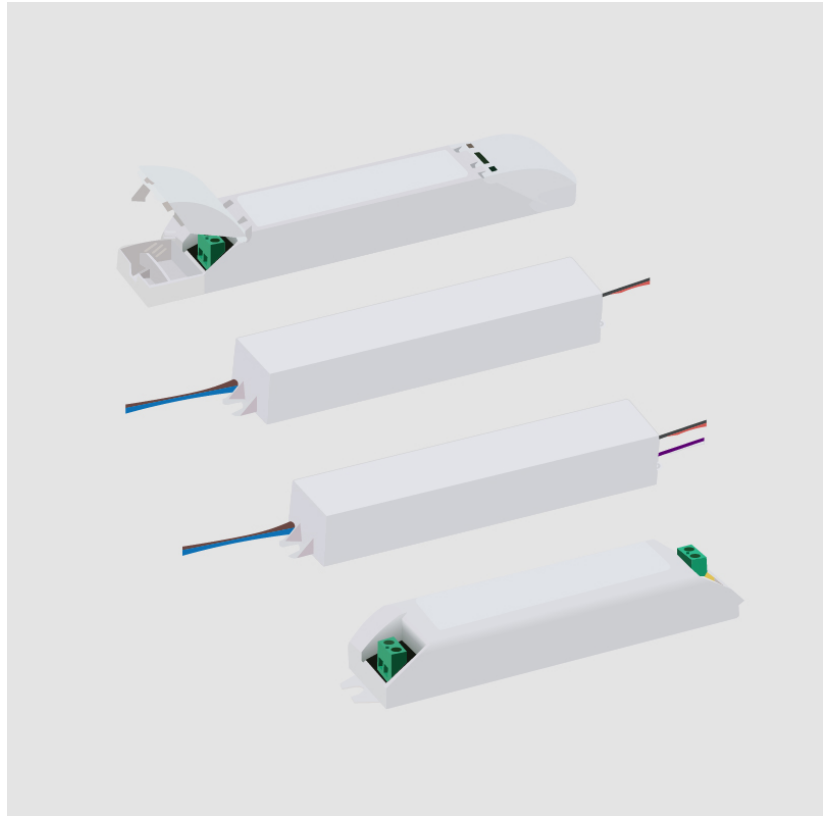

A35142- COMPONENTS

DLT0200PROGHLP

DESCRIPTION

Lutron EcoSystem - Hi-lume Premier 20W Series - Phase Dimming @120Vac [Leading / Trailing Edge] - Dimming Range: 0.1% - CCR signal - Soft-on - Fade-to-Black - 1.5-20W - 150-1050mA - 120-277Vac - LED power supply

PHYSICAL

Length (mm): 109

Length (in): 9 ⁵/₁₆

Width (mm): 41

Width (in): 1 ⁵/₈

Height (mm): 27

Height (in): 1 ¹/₁₆

Fixture Material: Plastic

ELECTRICAL

Lamp Type: LED

Total Output Wattage (W): 1.5-20

Dimming: Phase Dimming (120Vac Only)

Driver Type: Constant Current - Universal

Driver Class: Class 2

Input Voltage (V): 120 - 277

Constant Current (mA): 150-1050

Constant Voltage (V): 10-54

Upon Request: Phase dimming @277Vac requires additional components from Lutron

LED

Efficiency (%): >86

RATINGS AND CERTIFICATIONS

Certified By: UL Listed

IP rating: Dry / Damp