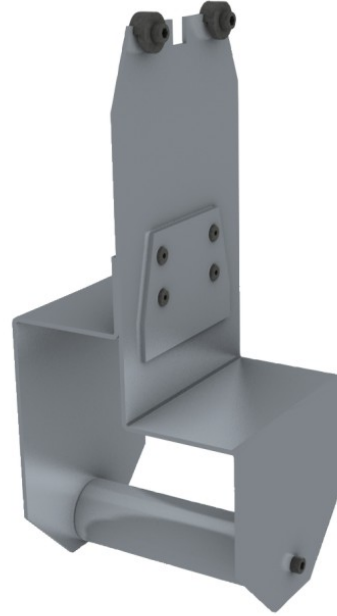

A35653- COMPONENTS

PROJECT _____

TYPE _____

NOTES _____

QUANTITY _____

DATE _____

A3962800

DESCRIPTION

Groove System - Frame Alignment Kit

GENERAL

Series: Groove

Brand: Prolicht

Division: Architectural

PHYSICAL

Length (mm): 92

Length (in): $3 \frac{5}{8}$

Width (mm): 112

Width (in): $4 \frac{7}{16}$

Height (mm): 235

Height (in): $9 \frac{1}{4}$

Weight (kg): 0.91

Weight (lbs): 2

Fixture Material: Aluminum

LED

CRI: >90 CRI

RATINGS AND CERTIFICATIONS

Certified By: Certified for North American Standards

IP rating: IP20