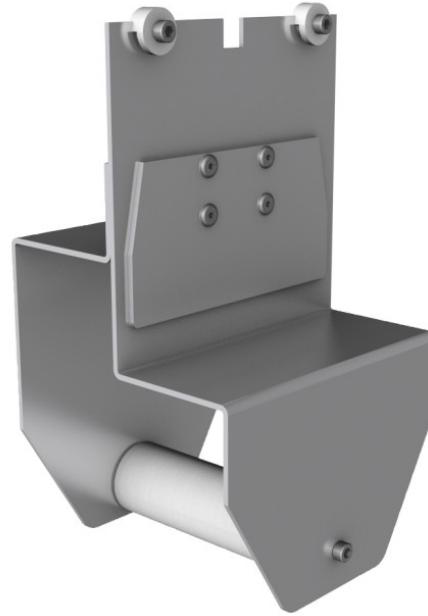

A35674- COMPONENTS

PROJECT _____

TYPE _____

NOTES _____

QUANTITY _____

DATE _____

A3955900

DESCRIPTION

Idaho 100 System - Trimless Frame Alignment Kit

GENERAL

Series: Idaho _____

Subseries: Idaho 100 _____

Partner: Prolicht _____

Division: Architectural _____

PHYSICAL

Length (mm): 112 _____

Length (in): 4 $\frac{7}{16}$ _____

Width (mm): 115 _____

Width (in): 4 $\frac{1}{2}$ _____

Height (mm): 197 _____

Height (in): 7 $\frac{3}{4}$ _____

Weight (kg): 1.05 _____

Weight (lbs): 2.31 _____

Fixture Material: Aluminum _____

RATINGS AND CERTIFICATIONS

Certified By: Certified for North American Standards _____

IP rating: IP20 _____