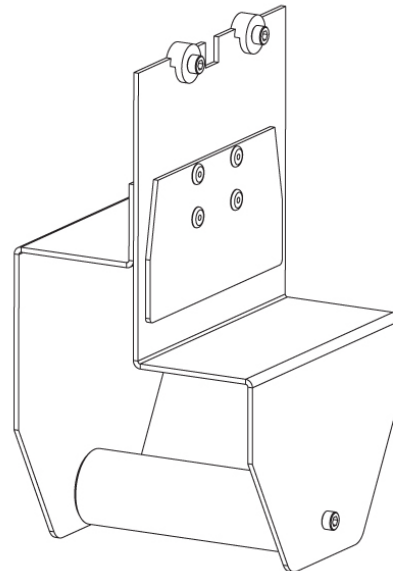

A35674- COMPONENTS

PROJECT _____

TYPE _____

NOTES _____

QUANTITY _____

DATE _____

A3955900

DESCRIPTION

Idaho 100 System - Trimless Frame Alignment Kit

GENERAL

Series: Idaho _____

Subseries: Idaho 100 _____

Partner: Prolicht _____

Division: Architectural _____

PHYSICAL

Length (mm): 112 _____

Length (in): 4 $\frac{7}{16}$ _____

Width (mm): 115 _____

Width (in): 4 $\frac{1}{2}$ _____

Height (mm): 197 _____

Height (in): 7 $\frac{3}{4}$ _____

Weight (kg): 1.05 _____

Weight (lbs): 2.31 _____

Fixture Material: Aluminum _____

RATINGS AND CERTIFICATIONS

Certified By: Certified for North American Standards _____

IP rating: IP20 _____