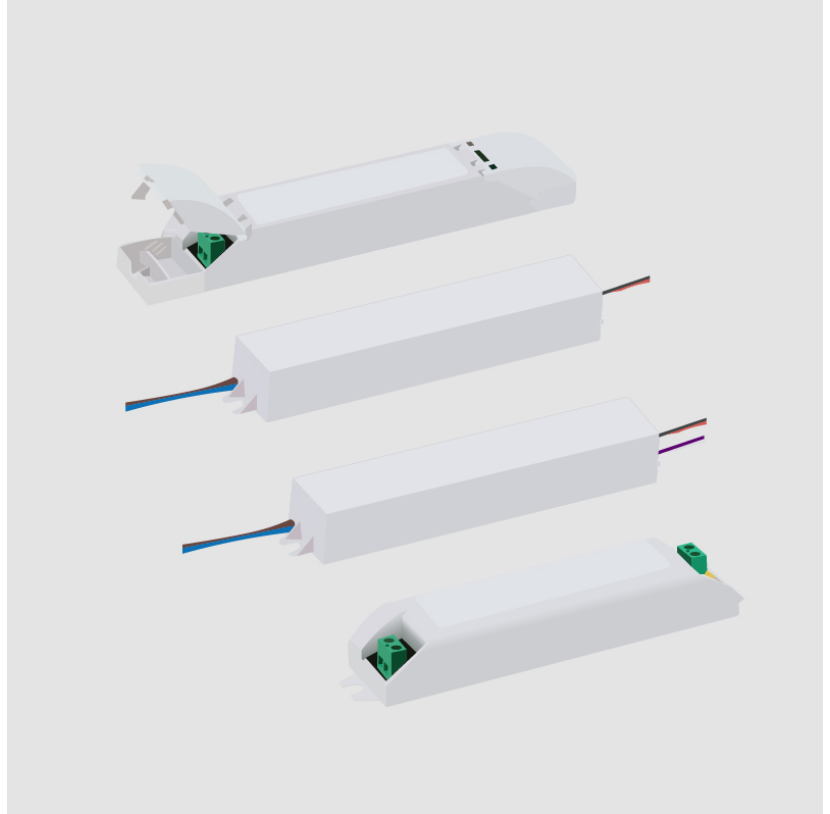

A35955- COMPONENTS

DTM0150350ES

DESCRIPTION

ERP - ESS015W-0350-42 - 0-10Vdc & Phase [Leading and Trailing Edge @120Vac only] dimming - 15W - 350mA - 120 / 277Vac - LED power supply -Used with ENCP3 -Available with IP68-Outdoor Rated -ENCP20, ENCP22

GENERAL

Division: Architectural : Components : LED Drivers

PHYSICAL

Length (mm): 84

Length (in): 3 1/2

Width (mm): 40

Width (in): 1 9/16

Height (mm): 25.2

Height (in): 1

Weight (kg): 0.154

Weight (lbs): 0.339

Fixture Material: Plastic

ELECTRICAL

Lamp Type: LED

Total Output Wattage (W): 8.4-14.7

Dimming: Tri-Mode (Non-Dimming and Phase Dimming (120Vac only) and 0-10V Dimming)

Driver Type: Constant Current - Universal

Driver Class: Class 2

Input Voltage (V): 120 - 277

Constant Current (MA): 350

Constant Voltage (V): 28-42

Upon Request: 0-10Vdc dimming / Phase dimming @120Vac only / 277Vac

RATINGS AND CERTIFICATIONS

Certified By: UR Listed

Code Compliance: Title 24 commercial Installation

IP rating: Dry / Damp