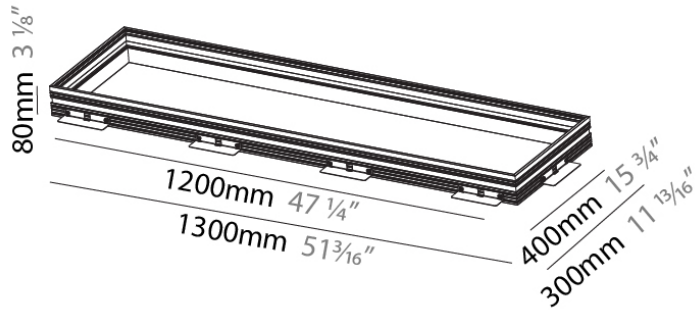

PROJECT	
TYPE	
NOTES	
QUANTITY	
DATE	

A36412- COMPONENTS TRIMLESS

A36419-

DESCRIPTION

PI2 Whiteline - Colored Recessing Frame 1200x300mm

GENERAL

Series: PI2
Subseries: PI2 Whiteline
Brand: Prolicht
Division: Architectural
Mounting Type: Trimless
Mounting Location: Ceiling

PHYSICAL

Shape: Rectangle
Length (mm): 1300
Length (in): 51 ³/₁₆"
Width (mm): 400
Width (in): 15 ³/₄"
Depth (mm): 80
Depth (in): 3 ¹/₈"
Ceiling Thickness (mm): 10 / 12.5 / 15 / 25 / 30
Ceiling Thickness (in): 3/8 or 1/2 or 9/16 or 1 or 1 3/16
Min. Recessing Depth (mm): 220
Min. Recessing Depth (in): 9 ⁷/₁₆"
Fixture Finish: SSR / BKV / CWI / CRY / HAB / UFT / ITA / RUA / FTG / MYG / LOD / PUS / FRO / FUP / KIA / POP / BLS / SPG / MEY / GOH / GUM / CHC / COM / ABZ / JAG / OBR / MOS / ROR
Fixture Material: Aluminum
Cut-out Measurements: 1235mm / 48 5/8" x 335mm / 13 3/16"

ELECTRICAL

Driver Included: No

RATINGS AND CERTIFICATIONS

Certified By: Certified for North American Standards
IP rating: IP20