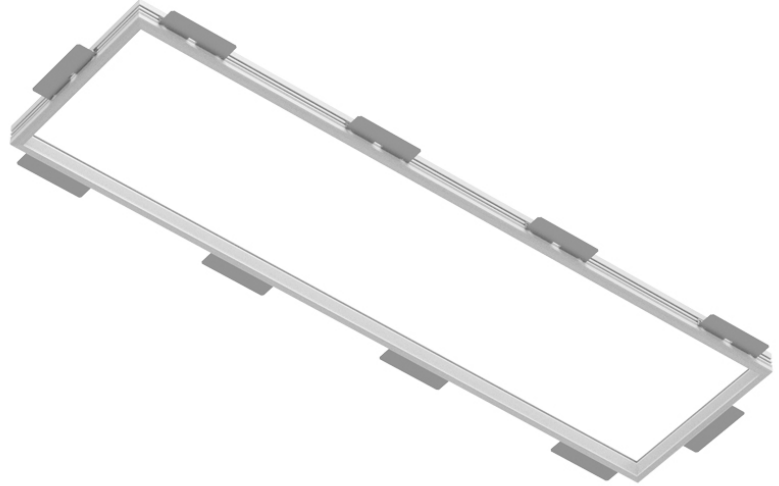

PROJECT	
TYPE	
NOTES	
QUANTITY	
DATE	

A36412- COMPONENTS TRIMLESS

A36417-

DESCRIPTION

PI2 Whiteline - Recessing Frame 1200x300mm

GENERAL

Series: PI2
Subseries: PI2 Whiteline
Brand: Prolicht
Division: Architectural
Mounting Type: Trimless
Mounting Location: Ceiling

PHYSICAL

Shape: Rectangle
Length (mm): 1300
Length (in): 51 ³/₁₆"
Width (mm): 400
Width (in): 15 ³/₄"
Depth (mm): 45
Depth (in): 1 ³/₄"
Ceiling Thickness (mm): 10 / 12.5 / 15 / 25 / 30
Ceiling Thickness (in): 3/8 or 1/2 or 9/16 or 1 or 1 3/16
Min. Recessing Depth (mm): 180
Min. Recessing Depth (in): 7 ¹/₁₆"
Fixture Material: Aluminum
Cut-out Measurements: 1235mm / 48 5/8" x 335mm / 13 3/16"

ELECTRICAL

Driver Included: No

RATINGS AND CERTIFICATIONS

Certified By: Certified for North American Standards
IP rating: IP20