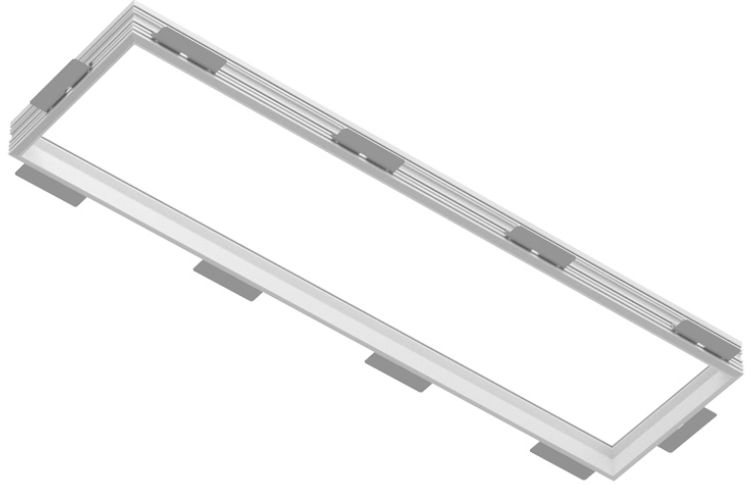

PROJECT	
TYPE	
NOTES	
QUANTITY	
DATE	

A36412- COMPONENTS TRIMLESS

A36419-

DESCRIPTION

PI2 Whiteline - Colored Recessing Frame 1200x300mm

GENERAL

Series: PI2
Subseries: PI2 Whiteline
Brand: Prolicht
Division: Architectural
Mounting Type: Trimless
Mounting Location: Ceiling

PHYSICAL

Shape: Rectangle
Length (mm): 1300
Length (in): 51 ³/₁₆"
Width (mm): 400
Width (in): 15 ³/₄"
Depth (mm): 80
Depth (in): 3 ¹/₈"
Ceiling Thickness (mm): 10 / 12.5 / 15 / 25 / 30
Ceiling Thickness (in): 3/8 or 1/2 or 9/16 or 1 or 1 3/16
Min. Recessing Depth (mm): 220
Min. Recessing Depth (in): 9 ⁷/₁₆"
Fixture Finish: SSR / BKV / CWI / CRY / HAB / UFT / ITA / RUA / FTG / MYG / LOD / PUS / FRO / FUP / KIA / POP / BLS / SPG / MEY / GOH / GUM / CHC / COM / ABZ / JAG / OBR / MOS / ROR
Fixture Material: Aluminum
Cut-out Measurements: 1235mm / 48 5/8" x 335mm / 13 3/16"

ELECTRICAL

Driver Included: No

RATINGS AND CERTIFICATIONS

Certified By: Certified for North American Standards
IP rating: IP20