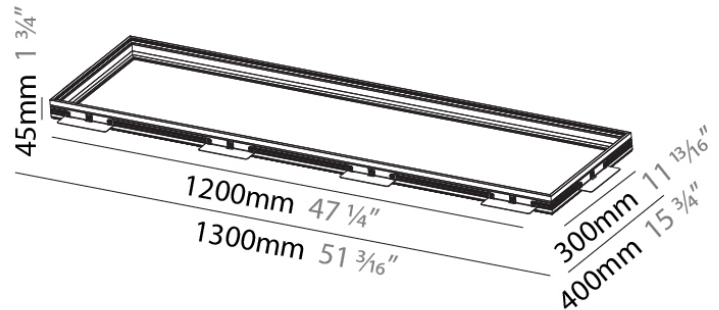

PROJECT	
TYPE	
NOTES	
QUANTITY	
DATE	

A36412- COMPONENTS TRIMLESS

A36417-

DESCRIPTION

PI2 Whiteline - Recessing Frame 1200x300mm

GENERAL

Series: PI2
Subseries: PI2 Whiteline
Brand: Prolicht
Division: Architectural
Mounting Type: Trimless
Mounting Location: Ceiling

PHYSICAL

Shape: Rectangle
Length (mm): 1300
Length (in): 51 ³/₁₆"
Width (mm): 400
Width (in): 15 ³/₄"
Depth (mm): 45
Depth (in): 1 ³/₄"
Ceiling Thickness (mm): 10 / 12.5 / 15 / 25 / 30
Ceiling Thickness (in): 3/8 or 1/2 or 9/16 or 1 or 1 3/16
Min. Recessing Depth (mm): 180
Min. Recessing Depth (in): 7 ¹/₁₆"
Fixture Material: Aluminum
Cut-out Measurements: 1235mm / 48 5/8" x 335mm / 13 3/16"

ELECTRICAL

Driver Included: No

RATINGS AND CERTIFICATIONS

Certified By: Certified for North American Standards
IP rating: IP20