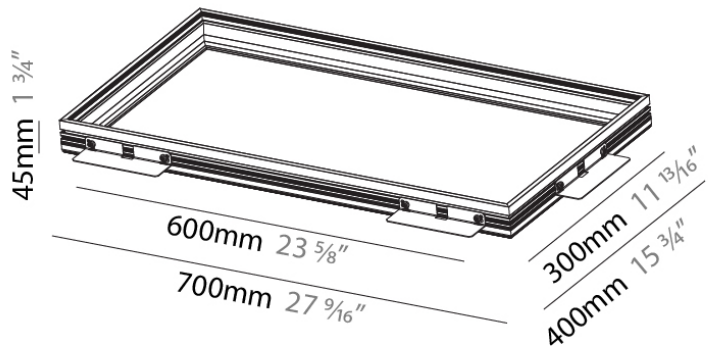

PROJECT	
TYPE	
NOTES	
QUANTITY	
DATE	

A36814- COMPONENTS TRIMLESS

A36416-

DESCRIPTION

PI2 Whiteline - Trimless Recessing Frame 600x300mm

GENERAL

Series: PI2
Subseries: PI2 Whiteline
Brand: Prolicht
Division: Architectural
Mounting Type: Trimless
Mounting Location: Ceiling

PHYSICAL

Shape: Rectangle
Length (mm): 700
Length (in): 27 ⁹/₁₆
Width (mm): 400
Width (in): 11 ¹³/₁₆
Depth (mm): 45
Depth (in): 1 ³/₄
Ceiling Thickness (mm): 10 / 12.5 / 15 / 25 / 30
Ceiling Thickness (in): 3/8 or 1/2 or 9/16 or 1 or 1 3/16
Min. Recessing Depth (mm): 180
Min. Recessing Depth (in): 7 ¹/₁₆
Fixture Material: Aluminum
Cut-out Measurements: 635mm / 25" x 335mm / 13 3/16"

ELECTRICAL

Driver Included: No

RATINGS AND CERTIFICATIONS

Certified By: Certified for North American Standards
IP rating: IP20