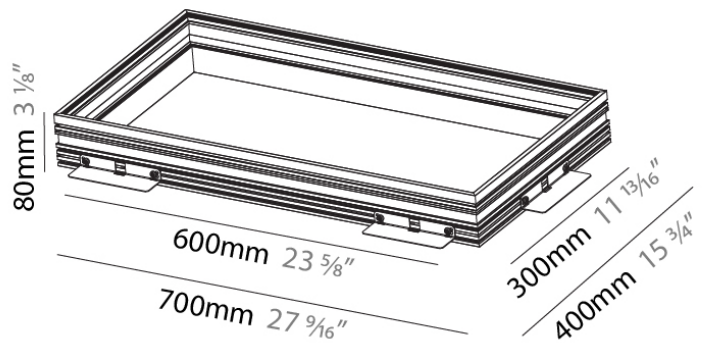

PROJECT	
TYPE	
NOTES	
QUANTITY	
DATE	

A36814- COMPONENTS RECESSED

A36418-

DESCRIPTION

PI2 Whiteline - Colored Recessing Frame 600x300mm

GENERAL

Series: PI2
Subseries: PI2 Whiteline
Brand: Prolicht
Division: Architectural
Mounting Type: Recessed
Mounting Location: Ceiling

PHYSICAL

Shape: Rectangle
Length (mm): 700
Length (in): 27 ⁹/₁₆
Width (mm): 400
Width (in): 15 ³/₄
Depth (mm): 80
Depth (in): 3 ¹/₈
Ceiling Thickness (mm): 10 / 12.5 / 15 / 25 / 30
Ceiling Thickness (in): 3/8 or 1/2 or 9/16 or 1 or 1 3/16
Min. Recessing Depth (mm): 220
Min. Recessing Depth (in): 9 ⁷/₁₆
Fixture Finish: SSR / BKV / CWI / CRY / HAB / UFT / ITA / RUA / FTG / MYG / LOD / PUS / FRO / FUP / KIA / POP / BLS / SPG / MEY / GOH / GUM / CHC / COM / ABZ / JAG / OBR / MOS / ROR
Fixture Material: Aluminum
Cut-out Measurements: 635mm / 25" x 335mm / 13 3/16"

ELECTRICAL

Driver Included: No

RATINGS AND CERTIFICATIONS

Certified By: Certified for North American Standards
IP rating: IP20