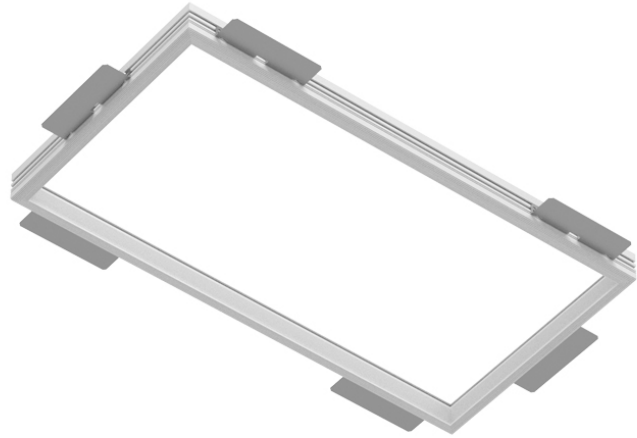

PROJECT	
TYPE	
NOTES	
QUANTITY	
DATE	

A36814- COMPONENTS TRIMLESS

A36416-

DESCRIPTION

PI2 Whiteline - Trimless Recessing Frame 600x300mm

GENERAL

Series: PI2
Subseries: PI2 Whiteline
Brand: Prolicht
Division: Architectural
Mounting Type: Trimless
Mounting Location: Ceiling

PHYSICAL

Shape: Rectangle
Length (mm): 700
Length (in): 27 ⁹/₁₆
Width (mm): 400
Width (in): 11 ¹³/₁₆
Depth (mm): 45
Depth (in): 1 ³/₄
Ceiling Thickness (mm): 10 / 12.5 / 15 / 25 / 30
Ceiling Thickness (in): 3/8 or 1/2 or 9/16 or 1 or 1 3/16
Min. Recessing Depth (mm): 180
Min. Recessing Depth (in): 7 ¹/₁₆
Fixture Material: Aluminum
Cut-out Measurements: 635mm / 25" x 335mm / 13 3/16"

ELECTRICAL

Driver Included: No

RATINGS AND CERTIFICATIONS

Certified By: Certified for North American Standards
IP rating: IP20