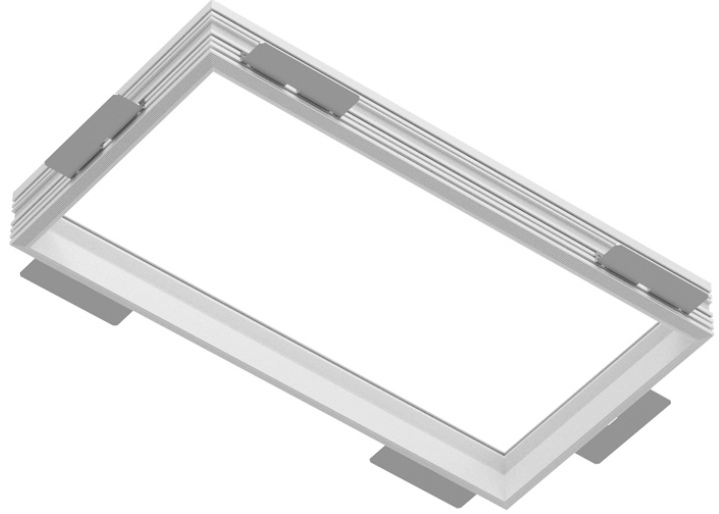

PROJECT	
TYPE	
NOTES	
QUANTITY	
DATE	

A36814- COMPONENTS RECESSED

A36418-

DESCRIPTION

PI2 Whiteline - Colored Recessing Frame 600x300mm

GENERAL

Series: PI2
Subseries: PI2 Whiteline
Brand: Prolicht
Division: Architectural
Mounting Type: Recessed
Mounting Location: Ceiling

PHYSICAL

Shape: Rectangle
Length (mm): 700
Length (in): 27 ⁹/₁₆
Width (mm): 400
Width (in): 15 ³/₄
Depth (mm): 80
Depth (in): 3 ¹/₈
Ceiling Thickness (mm): 10 / 12.5 / 15 / 25 / 30
Ceiling Thickness (in): 3/8 or 1/2 or 9/16 or 1 or 1 3/16
Min. Recessing Depth (mm): 220
Min. Recessing Depth (in): 9 ⁷/₁₆
Fixture Finish: SSR / BKV / CWI / CRY / HAB / UFT / ITA / RUA / FTG / MYG / LOD / PUS / FRO / FUP / KIA / POP / BLS / SPG / MEY / GOH / GUM / CHC / COM / ABZ / JAG / OBR / MOS / ROR
Fixture Material: Aluminum
Cut-out Measurements: 635mm / 25" x 335mm / 13 3/16"

ELECTRICAL

Driver Included: No

RATINGS AND CERTIFICATIONS

Certified By: Certified for North American Standards
IP rating: IP20