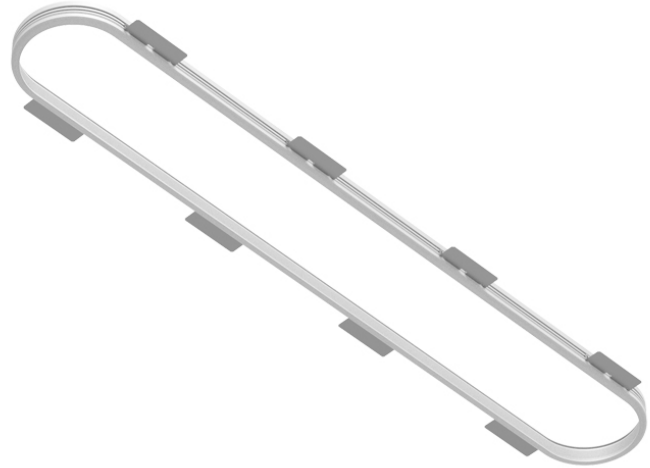

PROJECT	_____
TYPE	_____
NOTES	_____
QUANTITY	_____
DATE	_____

A37520- COMPONENTS RECESSED

A38111-

DESCRIPTION

Smoothline - Trimless Recessing Frame - 1500mm

GENERAL

Series: Smoothy

Partner: Prolicht

Division: Architectural

Installation: Recessed

Product Type: Ceiling Recessed

Mounting Location: Ceiling

PHYSICAL

Shape: Oval

Length (mm): 1500

Length (in): 59 ¹/₁₆

Width (mm): 195

Width (in): 7 ¹¹/₁₆

Depth (mm): 47

Depth (in): 1 ⁷/₈

Ceiling Thickness (mm): 10 / 12.5 / 15 / 25 / 30

Ceiling Thickness (in): 3/8 or 1/2 or 9/16 or 1 or 1 3/16

Min. Recessing Depth (mm): 180

Min. Recessing Depth (in): 7 ¹/₁₆

Fixture Material: Aluminum

Cut-out Measurements: 1535mm / 60 7/16" x 230mm / 9 1/16"

ELECTRICAL

Driver Included: No

RATINGS AND CERTIFICATIONS

Certified By: Certified for North American Standards

IP rating: IP20