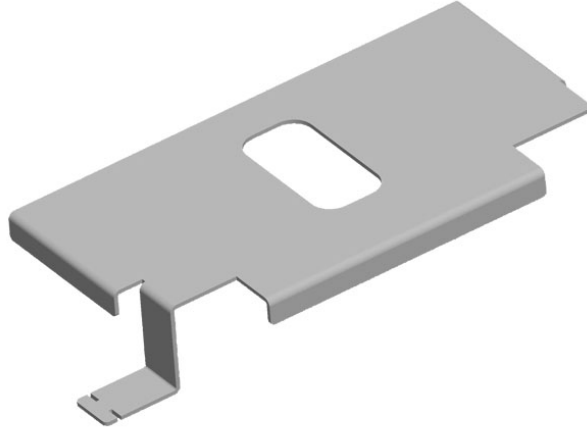

Smoothline - Frame Alignment Kit

GENERAL

Series: Smoothline

Brand: Prolicht

Division: Architectural

PHYSICAL

Length (mm): 211

Length (in): $8 \frac{5}{16}$

Width (mm): 100

Width (in): $3 \frac{15}{16}$

Height (mm): 32

Height (in): $1 \frac{1}{4}$

ELECTRICAL

Driver Included: No

A37520- COMPONENTS RECESSED

PROJECT

TYPE

NOTES

QUANTITY

DATE

A38111-

DESCRIPTION

Smoothline - Trimless Recessing Frame - 1500mm

GENERAL

Series: Smoothy

Brand: Prolicht

Division: Architectural

Mounting Type: Recessed

Mounting Location: Ceiling

PHYSICAL

Shape: Oval

Length (mm): 1500