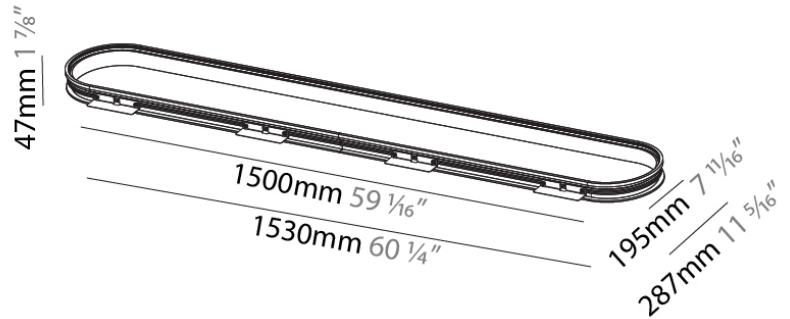

PROJECT	
TYPE	
NOTES	
QUANTITY	
DATE	

A37520- COMPONENTS RECESSED

A38112-

DESCRIPTION

Smoothline - Trimless Recessing Frame - 1500mm Colored Recessing Frame "Diffusor shifts back for "Korona Effect"

GENERAL

Series: Smoothy
Brand: Prolicht
Division: Architectural
Mounting Type: Recessed
Mounting Location: Ceiling

PHYSICAL

Shape: Oval
Length (mm): 1500
Length (in): 59 1/16
Width (mm): 195
Width (in): 7 11/16
Depth (mm): 47
Depth (in): 1 7/8
Ceiling Thickness (mm): 10 / 12.5 / 15 / 25 / 30
Ceiling Thickness (in): 3/8 or 1/2 or 9/16 or 1 or 1 3/16
Min. Recessing Depth (mm): 220
Min. Recessing Depth (in): 8 11/16
Fixture Finish: SSR / BKV / CWI / CRY / HAB / UFT / ITA / RUA / FTG / MYG / LOD / PUS / FRO / FUP / KIA / POP / BLS / SPG / MEY / GOH / GUM / CHC / COM / ABZ / JAG / OBR / MOS / ROR
Fixture Material: Aluminum
Cut-out Measurements: 1535mm / 60 7/16" x 230mm / 9 1/16"

ELECTRICAL

Driver Included: No

RATINGS AND CERTIFICATIONS

Certified By: Certified for North American Standards
IP rating: IP20