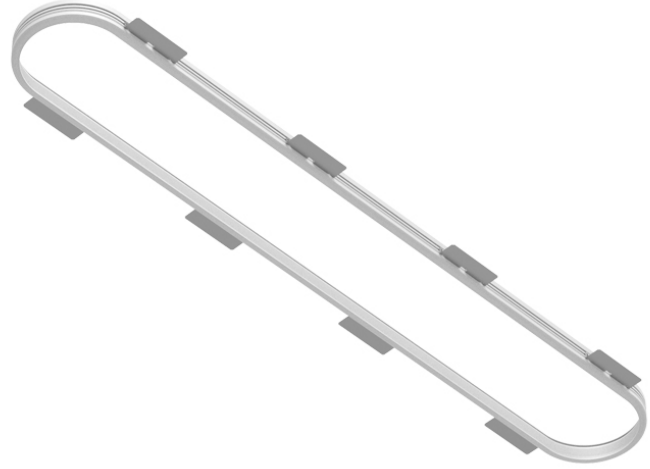

A37520- COMPONENTS RECESSED

PROJECT

TYPE

NOTES

QUANTITY

DATE

A38111-

DESCRIPTION

Smoothline - Trimless Recessing Frame - 1500mm

GENERAL

Series: Smoothy

Brand: Prolicht

Division: Architectural

Mounting Type: Recessed

Mounting Location: Ceiling

PHYSICAL

Shape: Oval

Length (mm): 1500

Length (in): 59 ⁷/₁₆

Width (mm): 195

Width (in): 7 ¹¹/₁₆

Depth (mm): 47

Depth (in): 1 ⁷/₈

Ceiling Thickness (mm): 10 / 12.5 / 15 / 25 / 30

Ceiling Thickness (in): 3/8 or 1/2 or 9/16 or 1 or 1 3/16

Min. Recessing Depth (mm): 180

Min. Recessing Depth (in): 7 ¹/₁₆

Fixture Material: Aluminum

Cut-out Measurements: 1535mm / 60 7/16" x 230mm / 9 1/16"

ELECTRICAL

Driver Included: No

RATINGS AND CERTIFICATIONS

Certified By: Certified for North American Standards

IP rating: IP20