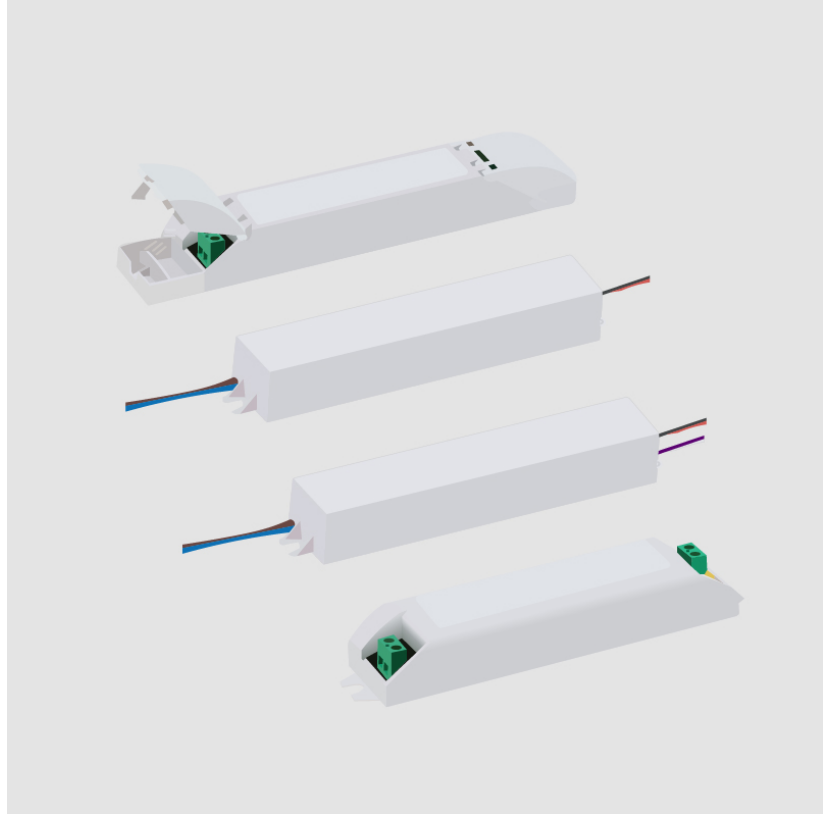

A37603- COMPONENTS

DPH0140350HC

DESCRIPTION

Hatch - LC14-0350P-120-C - Phase Dimming - Dim-to-Off -
3.5-14W - 350mA - 120Vac - LED power supply -Used with ENCP1
-Available with IP68-Outdoor Rated -ENCP20, ENCP22

GENERAL

Division: Architectural : Components : LED Drivers

PHYSICAL

Length (mm): 123

Length (in): 4 ⁵⁵/₆₄

Width (mm): 33

Width (in): 1 ³/₆₄

Height (mm): 20

Height (in): 25/32

Fixture Material: Plastic

ELECTRICAL

Lamp Type: LED

Input Wattage (W): 17

Total Output Wattage (W): 3.5-14

Dimming: Phase Dimming (120Vac Only)

Driver Type: Constant Current - 120Vac

Driver Class: Class 2

Input Voltage (V): 120

Constant Current (MA): 350

Constant Voltage (V): 10-40

RATINGS AND CERTIFICATIONS

Certified By: UR Listed

IP rating: Dry / Damp