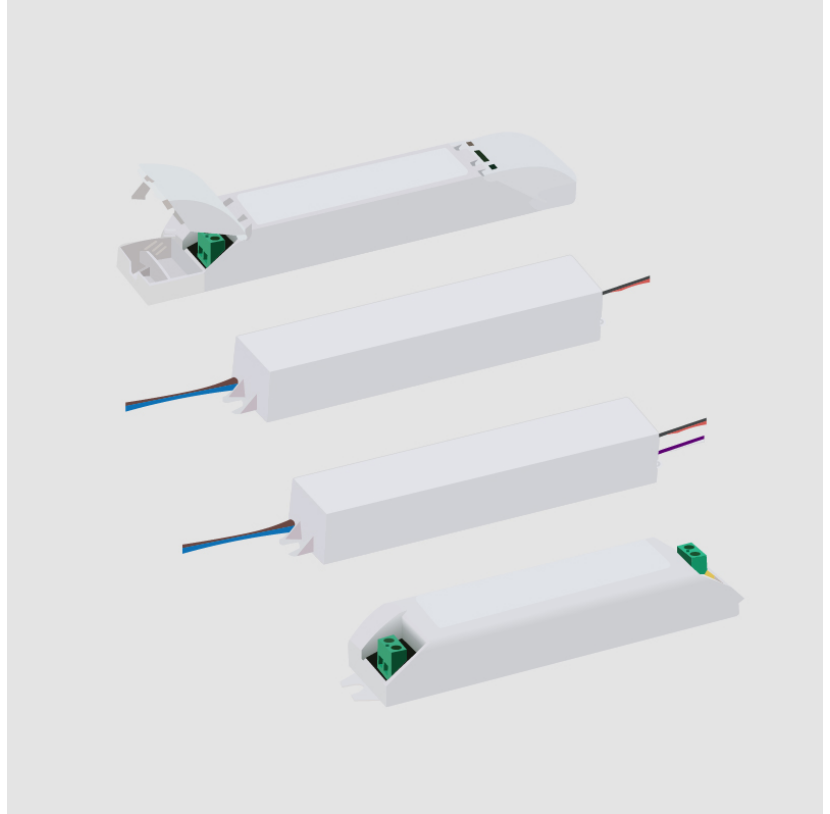

A37603- COMPONENTS

DVO0140350HS

DESCRIPTION

Hatch - LC14-0350Z-UNV-S - 0-10Vdc Dimming - 7-14W - 350mA - 120-277Vac - LED power supply -Used with ENCP1 -Available with IP68-Outdoor Rated -ENCP20, ENCP22

GENERAL

Division: Architectural : Components : LED Drivers

PHYSICAL

Length (mm): 164

Length (in): 6 ¹⁵/₃₂

Width (mm): 34.7

Width (in): 1 ³/₁₆

Height (mm): 25.4

Height (in): 1

Weight (kg): 0.25

Weight (lbs): 0.56

Fixture Material: Metal

ELECTRICAL

Lamp Type: LED

Input Wattage (W): 17

Total Output Wattage (W): 7-14

Dimming: 0-10V Dimming

Driver Type: Constant Current - Universal

Driver Class: Class 2

Input Voltage (V): 120 - 277

Constant Current (mA): 350

Constant Voltage (V): 20-40

RATINGS AND CERTIFICATIONS

Certified By: UR Listed

IP rating: Dry / Damp