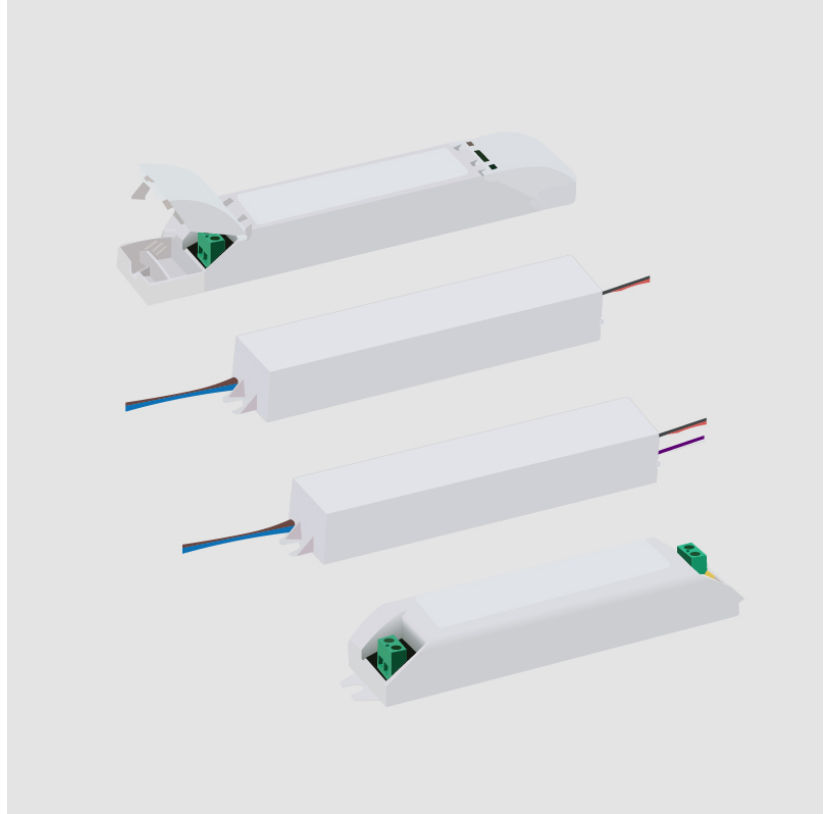

A37652- COMPONENTS

DVO0140350HS

DESCRIPTION

Hatch - LC14-0350Z-UNV-S - 0-10Vdc Dimming - 7-14W - 350mA - 120-277Vac - LED power supply -Used with ENCP1 -Available with IP68-Outdoor Rated -ENCP20, ENCP22

GENERAL

Division: Architectural : Components : LED Drivers

PHYSICAL

Length (mm): 164

Length (in): 6 ¹⁵/₃₂

Width (mm): 34.7

Width (in): 1 ³/₁₆

Height (mm): 25.4

Height (in): 1

Weight (kg): 0.25

Weight (lbs): 0.56

Fixture Material: Metal

ELECTRICAL

Lamp Type: LED

Input Wattage (W): 17

Total Output Wattage (W): 7-14

Dimming: 0-10V Dimming

Driver Type: Constant Current - Universal

Driver Class: Class 2

Input Voltage (V): 120 - 277

Constant Current (mA): 350

Constant Voltage (V): 20-40

RATINGS AND CERTIFICATIONS

Certified By: UR Listed

IP rating: Dry / Damp