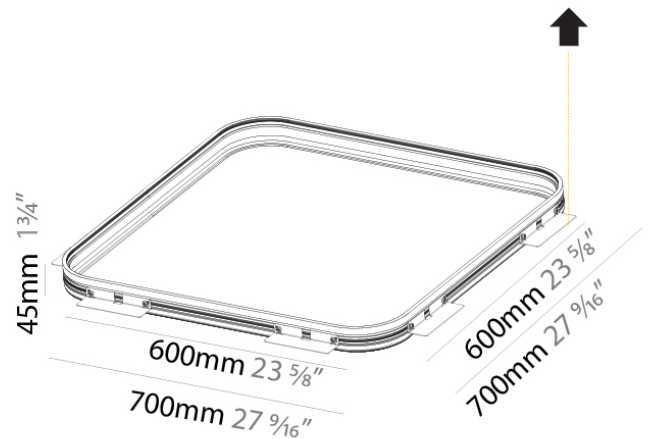

A37652- COMPONENTS TRIMLESS

A36557-

DESCRIPTION

Smoothy - Recessing Frame 600mm (Diffuser Flush with Ceiling)

GENERAL

Series: Smoothy
Brand: Prolicht
Division: Architectural
Mounting Type: Trimless
Mounting Location: Ceiling

PHYSICAL

Shape: Square
Length (mm): 600
Length (in): 23 ⁵/₈
Width (mm): 600
Width (in): 23 ⁵/₈
Depth (mm): 45
Depth (in): 1 ³/₄
Ceiling Thickness (mm): 10 / 12.5 / 15 / 25 / 30
Ceiling Thickness (in): 3/8 or 1/2 or 9/16 or 1 or 1 3/16
Min. Recessing Depth (mm): 180
Min. Recessing Depth (in): 7 ¹/₁₆
Installation Requirement: Ceiling Thickness:
10mm/12.5mm/15mm/25mm/30mm
Fixture Material: Aluminum
Cut-out Measurements: 635mm / 25" x 635mm / 25"

ELECTRICAL

Driver Included: No

RATINGS AND CERTIFICATIONS

Certified By: Certified for North American Standards
IP rating: IP20