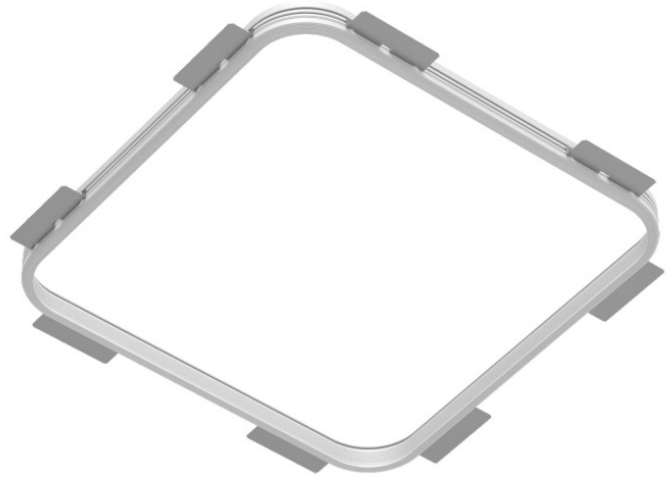

A37652- COMPONENTS TRIMLESS

A36557-

DESCRIPTION

Smoothy - Recessing Frame 600mm (Diffuser Flush with Ceiling)

GENERAL

Series: Smoothy
Brand: Prolicht
Division: Architectural
Mounting Type: Trimless
Mounting Location: Ceiling

PHYSICAL

Shape: Square
Length (mm): 600
Length (in): 23 ⁵/₈
Width (mm): 600
Width (in): 23 ⁵/₈
Depth (mm): 45
Depth (in): 1 ³/₄
Ceiling Thickness (mm): 10 / 12.5 / 15 / 25 / 30
Ceiling Thickness (in): 3/8 or 1/2 or 9/16 or 1 or 1 3/16
Min. Recessing Depth (mm): 180
Min. Recessing Depth (in): 7 ¹/₁₆
Installation Requirement: Ceiling Thickness:
10mm/12.5mm/15mm/25mm/30mm
Fixture Material: Aluminum
Cut-out Measurements: 635mm / 25" x 635mm / 25"

ELECTRICAL

Driver Included: No

RATINGS AND CERTIFICATIONS

Certified By: Certified for North American Standards
IP rating: IP20