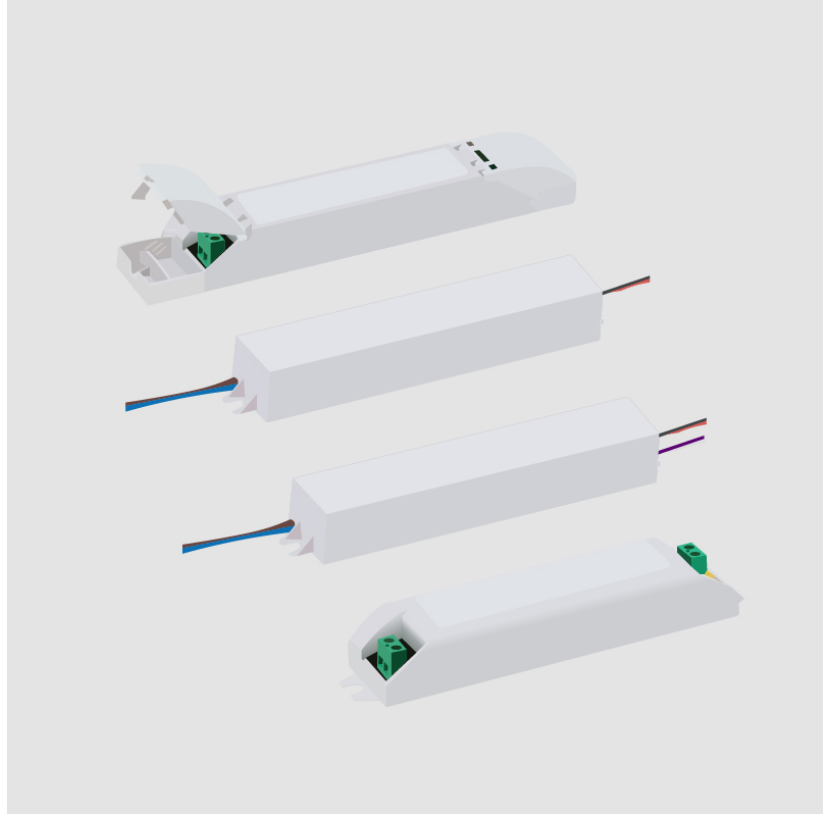

A37652- COMPONENTS

DPH0140350HC

DESCRIPTION

Hatch - LC14-0350P-120-C - Phase Dimming - Dim-to-Off -
3.5-14W - 350mA - 120Vac - LED power supply -Used with ENCP1
-Available with IP68-Outdoor Rated -ENCP20, ENCP22

GENERAL

Division: Architectural : Components : LED Drivers

PHYSICAL

Length (mm): 123

Length (in): 4 ⁵⁵/₆₄

Width (mm): 33

Width (in): 1 ⁹/₆₄

Height (mm): 20

Height (in): 25/32

Fixture Material: Plastic

ELECTRICAL

Lamp Type: LED

Input Wattage (W): 17

Total Output Wattage (W): 3.5-14

Dimming: Phase Dimming (120Vac Only)

Driver Type: Constant Current - 120Vac

Driver Class: Class 2

Input Voltage (V): 120

Constant Current (MA): 350

Constant Voltage (V): 10-40

RATINGS AND CERTIFICATIONS

Certified By: UR Listed

IP rating: Dry / Damp