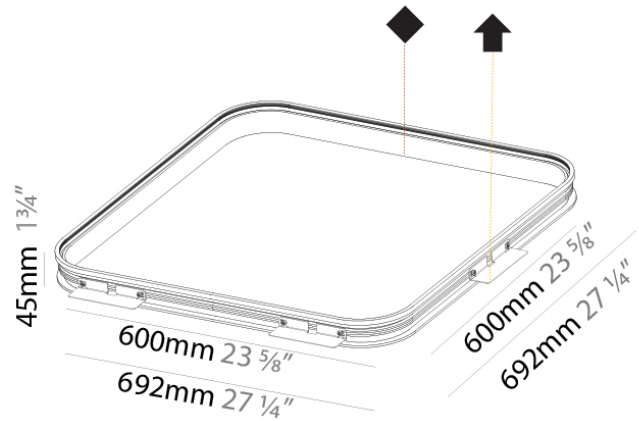

PROJECT	
TYPE	
NOTES	
QUANTITY	
DATE	

A37652- COMPONENTS TRIMLESS

A37657-

DESCRIPTION

Smoothy - Colored Recessing Frame 600mm (Diffuser Shifts back for "Korona Effect")

GENERAL

Series: Smoothy
Brand: Prolicht
Division: Architectural
Mounting Type: Trimless
Mounting Location: Ceiling

PHYSICAL

Shape: Square
Length (mm): 600
Length (in): 23 5/8
Width (mm): 600
Width (in): 23 5/8
Depth (mm): 45
Depth (in): 1 3/4
Ceiling Thickness (mm): 10 / 12.5 / 15 / 25 / 30
Ceiling Thickness (in): 3/8 or 1/2 or 9/16 or 1 or 1 3/16
Min. Recessing Depth (mm): 180
Min. Recessing Depth (in): 7 1/16
Installation Requirement: Ceiling Thickness:
10mm/12.5mm/15mm/25mm/30mm
Fixture Finish: SSR / BKV / CWI / CRY / HAB / UFT / ITA / RUA / FTG / MYG / LOD / PUS / FRO / FUP / KIA / POP / BLS / SPG / MEY / GOH / GUM / CHC / COM / ABZ / JAG / OBR / MOS / ROR
Fixture Material: Aluminum
Cut-out Measurements: 635mm / 25" x 635mm / 25"

ELECTRICAL

Driver Included: No

RATINGS AND CERTIFICATIONS

Certified By: Certified for North American Standards
IP rating: IP20