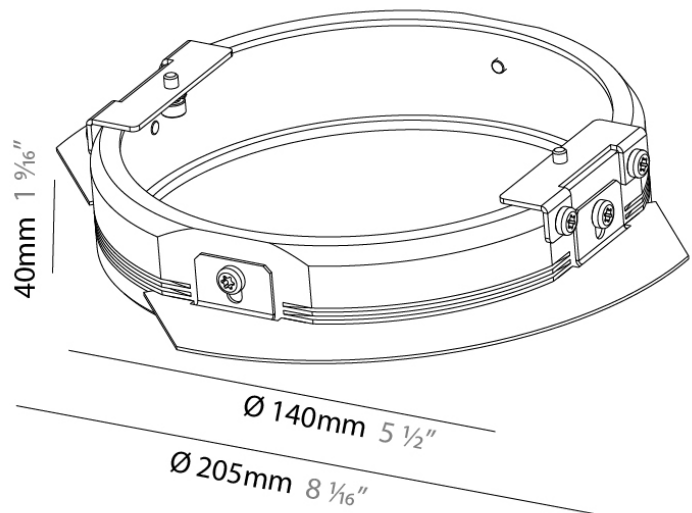

PROJECT	
TYPE	
NOTES	
QUANTITY	
DATE	

A37669- COMPONENTS TRIMLESS

A3666300

DESCRIPTION

Sign Trimless - Recessing Frame For Sign 140mm

GENERAL

Series: Sign
Brand: Prolicht
Division: Architectural
Mounting Type: Trimless
Mounting Location: Ceiling

PHYSICAL

Shape: Round
Diameter (mm): 140
Height (mm): 40
Depth (mm): 150
Depth (in): 5 ⁷/₈
Ceiling Thickness (mm): 10 / 12.5 / 15
Ceiling Thickness (in): 3/8 or 1/2 or 9/16
Fixture Material: Metal
Cut-out Measurements: 165mm / 6 1/2"

ELECTRICAL

Driver Included: No

RATINGS AND CERTIFICATIONS

Certified By: Certified for North American Standards
IP rating: IP20