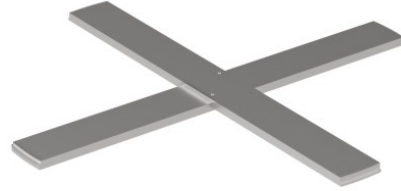

A37701- COMPONENTS

PROJECT	_____
TYPE	_____
NOTES	_____
QUANTITY	_____
DATE	_____

A3964900

DESCRIPTION
Sign Trimless 930 - Frame Alignment Kit

GENERAL
Series: Sign
Partner: Prolicht
Division: Architectural

PHYSICAL
Length (mm): 955
Length (in): 37 ⁵/₈
Width (mm): 955
Width (in): 37 ⁵/₈
Height (mm): 33
Height (in): 1 ⁵/₁₆
Fixture Material: Metal

ELECTRICAL
Driver Included: No

RATINGS AND CERTIFICATIONS
Certified By: Certified for North American Standards
IP rating: IP20