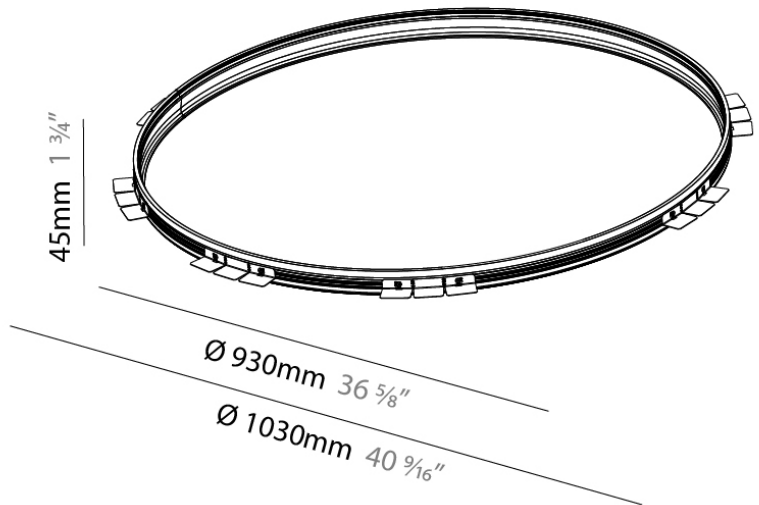

PROJECT	
TYPE	
NOTES	
QUANTITY	
DATE	

A37701- COMPONENTS RECESSED

A3654000-

DESCRIPTION

Sign Trimless - 930mm - Recessing Frame - Ceiling thickness - 10mm, 12mm, 15mm, 25mm, 30mm

GENERAL

Series: Sign
Partner: Prolight
Division: Architectural
Installation: Recessed
Product Type: Ceiling Recessed
Mounting Location: Ceiling

PHYSICAL

Shape: Round
Diameter (mm): 930
Diameter (in): 36 ⁵/₈
Height (mm): 45
Height (in): 1 ³/₄
Ceiling Thickness (mm): 10 / 12.5 / 15 / 25 / 30
Ceiling Thickness (in): 3/8 or 1/2 or 9/16 or 1 or 1 3/16
Min. Recessing Depth (mm): 200
Min. Recessing Depth (in): 7 ⁷/₈
Fixture Material: Metal
Cut-out Measurements: 955mm / 37 5/8"

ELECTRICAL

Driver Included: No

RATINGS AND CERTIFICATIONS

Certified By: Certified for North American Standards
IP rating: IP20