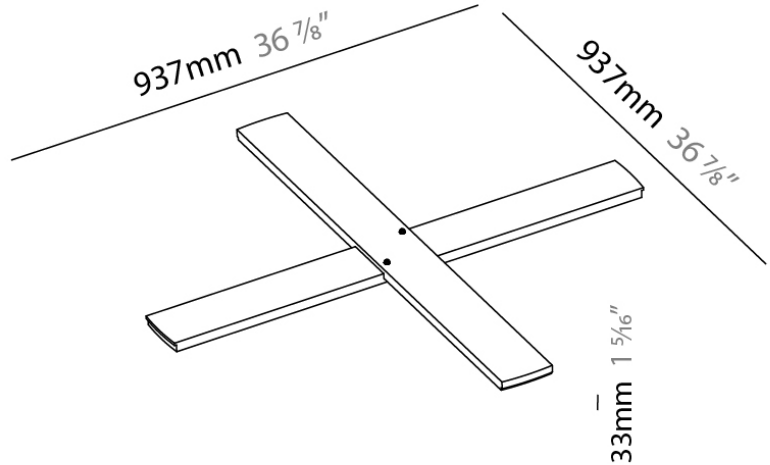

A37701- COMPONENTS

PROJECT	_____
TYPE	_____
NOTES	_____
QUANTITY	_____
DATE	_____

A3964900

DESCRIPTION
Sign Trimless 930 - Frame Alignment Kit

GENERAL
Series: Sign
Partner: Prolicht
Division: Architectural

PHYSICAL
Length (mm): 955
Length (in): 37 ⁵/₈
Width (mm): 955
Width (in): 37 ⁵/₈
Height (mm): 33
Height (in): 1 ⁵/₁₆
Fixture Material: Metal

ELECTRICAL
Driver Included: No

RATINGS AND CERTIFICATIONS
Certified By: Certified for North American Standards
IP rating: IP20