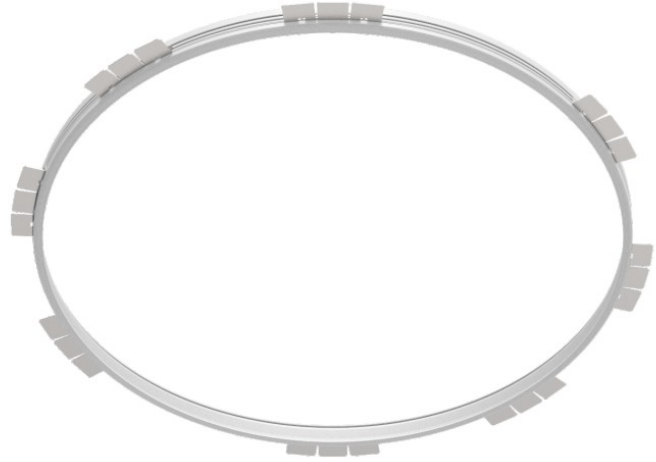

PROJECT	
TYPE	
NOTES	
QUANTITY	
DATE	

A37701- COMPONENTS RECESSED

A3654000-

DESCRIPTION

Sign Trimless - 930mm - Recessing Frame - Ceiling thickness - 10mm, 12mm, 15mm, 25mm, 30mm

GENERAL

Series: Sign
Partner: Prolight
Division: Architectural
Installation: Recessed
Product Type: Ceiling Recessed
Mounting Location: Ceiling

PHYSICAL

Shape: Round
Diameter (mm): 930
Diameter (in): 36 ⁵/₈
Height (mm): 45
Height (in): 1 ³/₄
Ceiling Thickness (mm): 10 / 12.5 / 15 / 25 / 30
Ceiling Thickness (in): 3/8 or 1/2 or 9/16 or 1 or 1 3/16
Min. Recessing Depth (mm): 200
Min. Recessing Depth (in): 7 ⁷/₈
Fixture Material: Metal
Cut-out Measurements: 955mm / 37 5/8"

ELECTRICAL

Driver Included: No

RATINGS AND CERTIFICATIONS

Certified By: Certified for North American Standards
IP rating: IP20