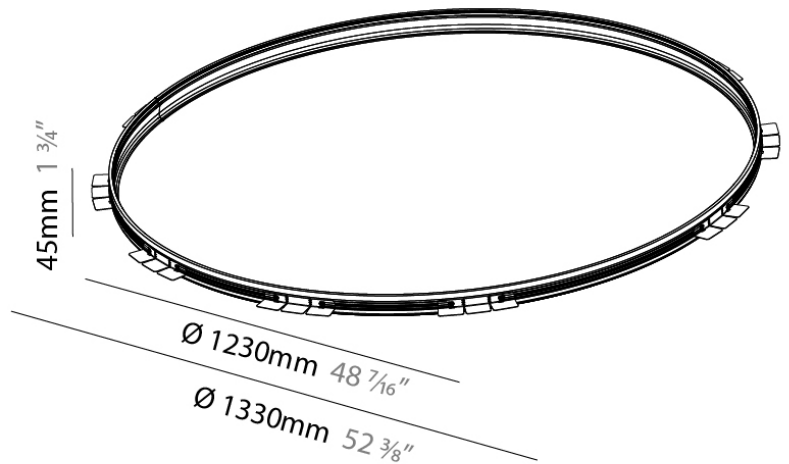

PROJECT	
TYPE	
NOTES	
QUANTITY	
DATE	

A37705- COMPONENTS RECESSED

A3654400-

DESCRIPTION

Sign Trimless - 1230mm - Recessing Frame - Ceiling thickness - 10mm, 12mm, 15mm, 25mm, 30mm

GENERAL

Series: Sign
Partner: Prolicht
Division: Architectural
Installation: Recessed
Product Type: Ceiling Recessed
Mounting Location: Ceiling

PHYSICAL

Shape: Round
Diameter (mm): 1230
Diameter (in): 48 ⁷/₁₆
Height (mm): 45
Height (in): 1 ³/₄
Ceiling Thickness (mm): 10 / 12.5 / 15 / 25 / 30
Ceiling Thickness (in): 3/8 or 1/2 or 9/16 or 1 or 1 3/16
Min. Recessing Depth (mm): 200
Min. Recessing Depth (in): 7 ⁷/₈
Fixture Material: Metal
Cut-out Measurements: 1255mm / 49 7/16"

ELECTRICAL

Driver Included: No

RATINGS AND CERTIFICATIONS

Certified By: Certified for North American Standards
IP rating: IP20