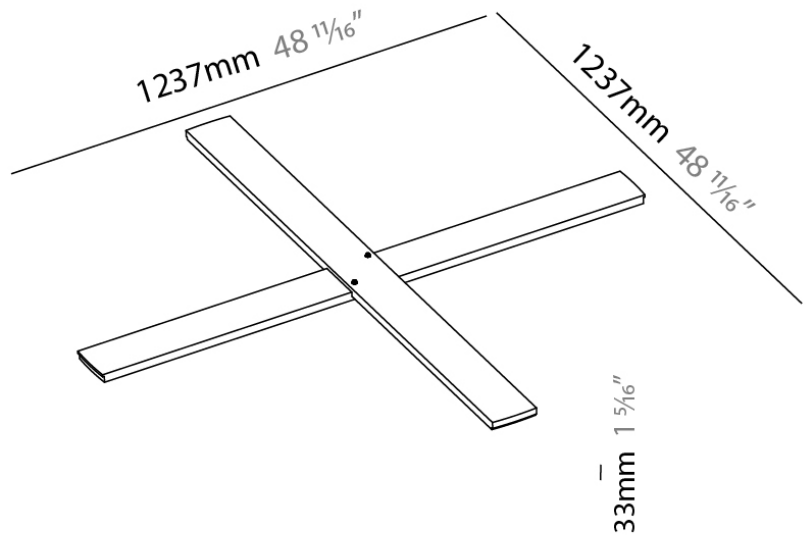

A37705- COMPONENTS

PROJECT	_____
TYPE	_____
NOTES	_____
QUANTITY	_____
DATE	_____

A3954600

DESCRIPTION
Sign Trimless 1230 - Frame Alignment Kit

GENERAL
Series: Sign
Partner: Prolight
Division: Architectural

PHYSICAL
Length (mm): 1230
Length (in): $48 \frac{7}{16}$
Width (mm): 1230
Width (in): $48 \frac{7}{16}$
Height (mm): 33
Height (in): $1 \frac{5}{16}$
Fixture Material: Metal

ELECTRICAL
Driver Included: No

RATINGS AND CERTIFICATIONS
Certified By: Certified for North American Standards
IP rating: IP20