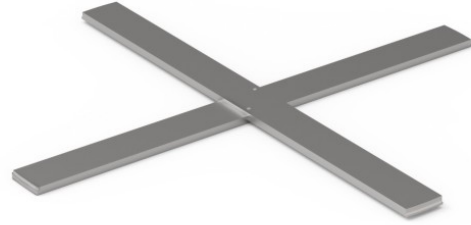

A37705- COMPONENTS

PROJECT	_____
TYPE	_____
NOTES	_____
QUANTITY	_____
DATE	_____

A3954600

DESCRIPTION
Sign Trimless 1230 - Frame Alignment Kit

GENERAL
Series: Sign
Partner: Prolight
Division: Architectural

PHYSICAL
Length (mm): 1230
Length (in): $48 \frac{7}{16}$
Width (mm): 1230
Width (in): $48 \frac{7}{16}$
Height (mm): 33
Height (in): $1 \frac{5}{16}$
Fixture Material: Metal

ELECTRICAL
Driver Included: No

RATINGS AND CERTIFICATIONS
Certified By: Certified for North American Standards
IP rating: IP20