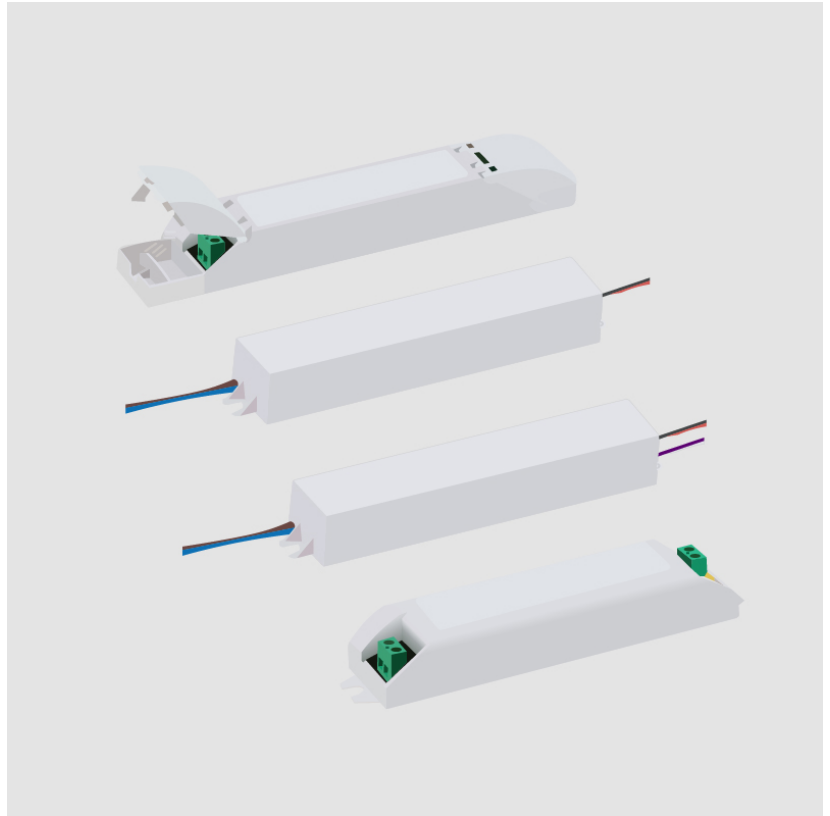

A380323- COMPONENTS

DTM050PROG42EB

DESCRIPTION

ERP - PSB50W-1200-42 - Programmable Amperage [600-1200mA] / Dimming Profiles - 16.8-50.4W - 0-10Vdc & Phase [Leading and Trailing Edge @120Vac only] dimming - 120 / 277Vac - LED power supply -Used with ENCP1 -Available with IP68-Outdoor Rated -ENCP20, ENCP22

GENERAL

Division: Architectural : Components : LED Drivers

PHYSICAL

Length (mm): 112.5

Length (in): 4 $\frac{7}{16}$

Width (mm): 27.3

Width (in): 1 $\frac{7}{16}$

Height (mm): 21.85

Height (in): 7/8

Fixture Material: Metal

ELECTRICAL

Lamp Type: LED

Total Output Wattage (W): 16.8-50.4

Dimming: Tri-Mode (Non-Dimming and Phase Dimming (120Vac only) and 0-10V Dimming)

Driver Type: Constant Current - Universal

Driver Class: Class 2

Input Voltage (V): 120 - 277

Constant Current (MA): 600-1200

Constant Voltage (V): 28-42

Upon Request: 0-10Vdc Dimming Profiles: LOG / Non-linear - 1% or DIM2OFF

RATINGS AND CERTIFICATIONS

Certified By: UL Listed

Code Compliance: Title 24 commercial Installation

IP rating: Dry / Damp