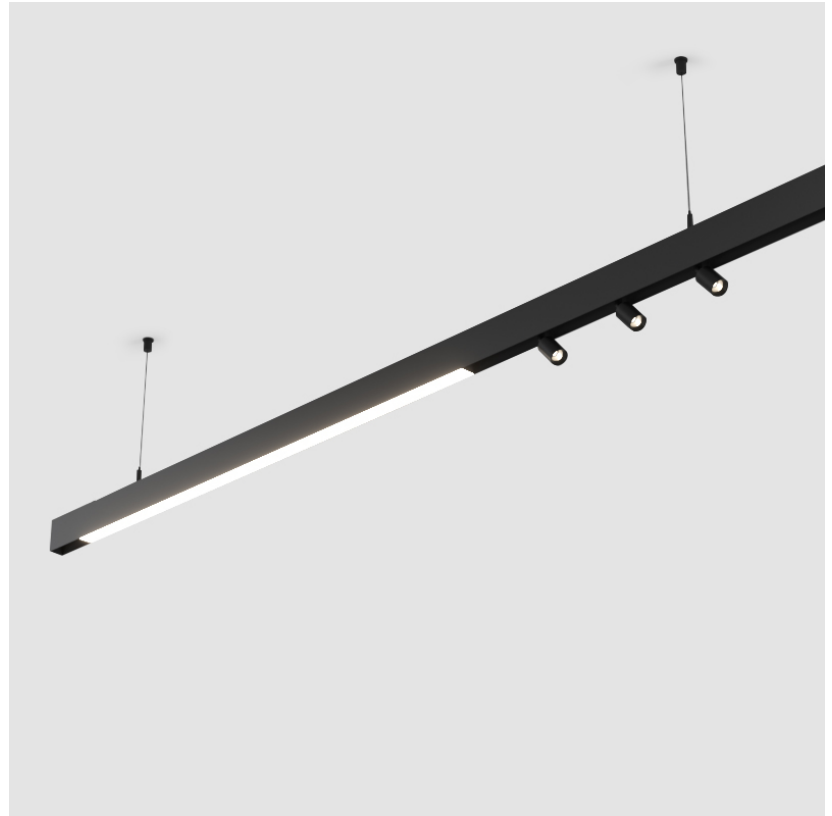

A38960- COMPONENTS TRACK

A3CLK30-SUS-SYS

GENERAL

Series: Clicktrack

Subseries: Clicktrack 30

Partner: Prolicht

Division: Architectural

Installation: Track

Product Type: Track System Low Voltage

Mounting Location: Ceiling

PHYSICAL

Fixture Finish: SSR / BKV / CWI / CRY / HAB / UFT / ITA / RUA / FTG / MYG / LOD / PUS / FRO / FUP / KIA / POP / BLS / SPG / MEY / GOH / CHC / COM / ABZ / JAG / OBR / MOS / ROR

Fixture Material: Extruded Aluminum

ELECTRICAL

Lamp Type: LED (Zhaga Standard)

Dimming: 0-10V Dimming

Driver Included: No

Driver Type: Constant Voltage - Universal

Input Voltage (V): 120 - 277

Constant Voltage (V): 48

LED

Lamp Life (hrs): 50000

Upon Request: Special Color Temperature Special LED RGB-W Tunable

OPTICAL

Upon Request: Special Beam Angle

RATINGS AND CERTIFICATIONS

Certified By: Certified for North American Standards

IP rating: IP20