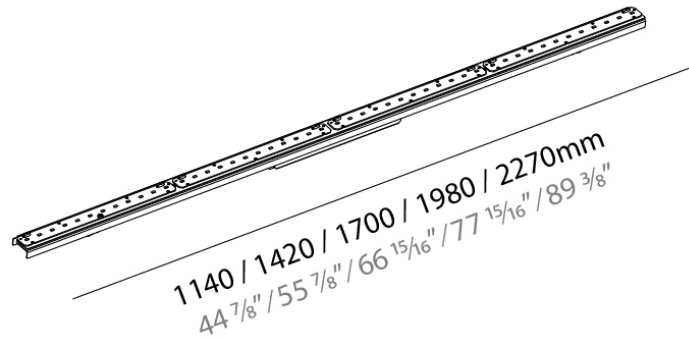

A3BU-SUR-SYS COMPONENTS

A38995-

DESCRIPTION

Bunga / Fino System - Insert - 2270mm / 89 3/8" - 36W / 25.6W [O/P] (3500K) LED (Zhaga Standard) - 3000K / 3500K / 4000K - CRI >80

GENERAL

Series: Bunga _____
Brand: Prolicht _____
Division: Architectural _____

PHYSICAL

Shape: Rectangle _____
Length (mm): 2270 _____
Length (in): 89 3/8 _____
Width (mm): 36 _____
Width (in): 1 7/16 _____
Height (mm): 60 _____
Height (in): 2 3/8 _____
Weight (kg): 2.305 _____
Weight (lbs): 5.08 _____
Fixture Material: Aluminum _____

ELECTRICAL

Input Wattage Range: 30 - 49 W _____
Lamp Type: LED (Zhaga Standard) _____
Input Wattage (W): 36 _____
Total Output Wattage (W): 32 / 25.6 (3500K) _____
Dimming: Non-Dimming / Phase Dimming (120Vac only) / 0-10V Dimming _____
Driver Included: Yes _____
Driver Location: Integrated _____
Driver Type: Constant Current - 120 / 277Vac _____
Driver Class: Class 2 _____
Input Voltage (V): 120 - 277 _____
Constant Current (mA): 350 / 400 (3500K) _____

LED

Delivered Lumen Range: 3000 - 4999 lm _____
Color Temperature (°K): 3000 / 3500 / 4000 _____
Max. Delivered Lumen (lm): 4420 / 4577 / 4670 _____
Nominal Lumen (lm): 5680 / 5880 / 6000 _____
CRI: >80 CRI _____
Lamp Life (hrs): 50000 _____

RATINGS AND CERTIFICATIONS

Certified By: Certified for North American Standards _____
IP rating: IP20 _____