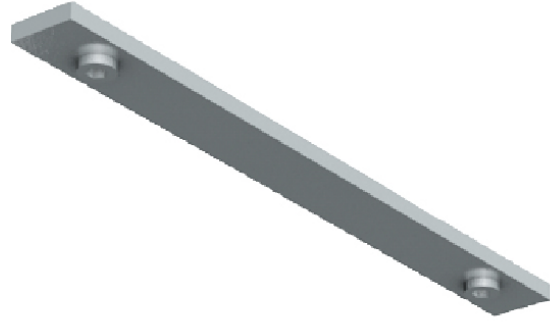

PROJECT	_____
TYPE	_____
NOTES	_____
QUANTITY	_____
DATE	_____

A3BU-SUR-SYS COMPONENTS SURFACE

A3983200

DESCRIPTION
Bunga System - Linear Coupler

GENERAL
Series: Bunga
Brand: Prolicht
Division: Architectural
Mounting Type: Surface
Mounting Location: Ceiling

PHYSICAL
Shape: Rectangle
Length (mm): 80
Length (in): 3 1/8
Width (mm): 8
Width (in): 5/16
Height (mm): 4
Height (in): 3/16
Weight (kg): 0.021
Weight (lbs): 0.046
Fixture Material: Aluminum

RATINGS AND CERTIFICATIONS
Certified By: Certified for North American Standards
IP rating: IP20