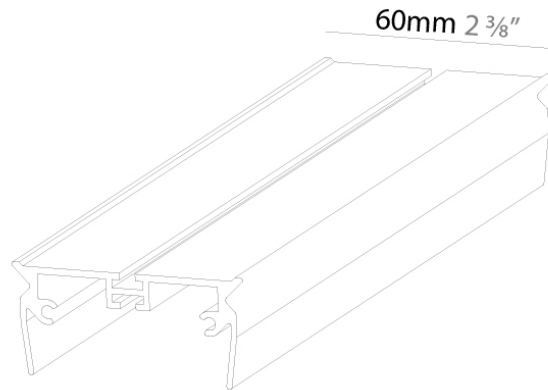

A3BU-SUR-SYS COMPONENTS SURFACE

A3240003

DESCRIPTION

Bunga / Fino System - Surface Profile Per Meter (Crystal White 03 Only) - Max 3000mm / 118 1/8"

GENERAL

Series: Bunga _____
Brand: Prolicht _____
Division: Architectural _____
Mounting Type: Surface _____
Mounting Location: Ceiling _____
Subcategory: Profile _____

PHYSICAL

Shape: Rectangle _____
Length (mm): 1000 _____
Length (in): 39 3/8 _____
Width (mm): 60 _____
Width (in): 2 3/8 _____
Height (mm): 28 _____
Height (in): 1 1/8 _____
Weight (kg): 0.8 _____
Weight (lbs): 1.76 _____
Fixture Material: Aluminum _____

ELECTRICAL

Lamp Type: LED (Zhaga Standard) _____

RATINGS AND CERTIFICATIONS

Certified By: Certified for North American Standards _____
IP rating: IP20 _____

max. 3000mm 118 1/8"