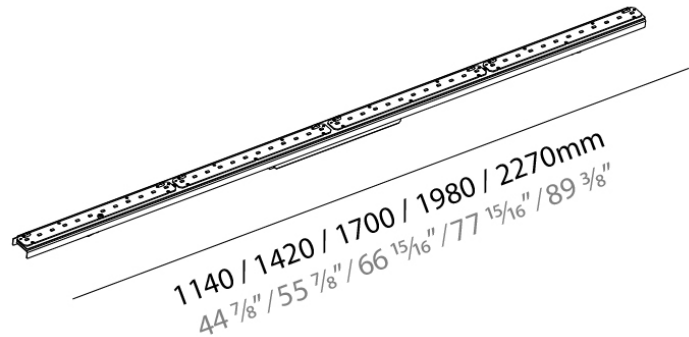

A3BU-SUR-SYS COMPONENTS

A38992-

DESCRIPTION

Bunga / Fino System - Insert - 1420mm / 55 7/8" - 22.5W / 16W [O/P] (3500K) LED (Zhaga Standard) - 3000K / 3500K / 4000K - CRI >80

GENERAL

Series: Bunga _____
Brand: Prolicht _____
Division: Architectural _____

PHYSICAL

Shape: Rectangle _____
Length (mm): 1420 _____
Length (in): 55 7/8 _____
Width (mm): 36 _____
Width (in): 1 7/16 _____
Height (mm): 60 _____
Height (in): 2 3/8 _____
Weight (kg): 1.524 _____
Weight (lbs): 3.36 _____
Fixture Material: Aluminum _____

ELECTRICAL

Input Wattage Range: 20 - 29 W _____
Lamp Type: LED (Zhaga Standard) _____
Input Wattage (W): 22.5 _____
Total Output Wattage (W): 20 / 16 (3500K) _____
Dimming: Non-Dimming / Phase Dimming (120Vac only) / 0-10V Dimming _____
Driver Included: Yes _____
Driver Location: Integrated _____
Driver Type: Constant Current - 120 / 277Vac _____
Driver Class: Class 2 _____
Input Voltage (V): 120 - 277 _____
Constant Current (mA): 350 / 500 (3500K) _____

LED

Delivered Lumen Range: 2000 - 2999 lm _____
Color Temperature (°K): 3000 / 3500 / 4000 _____
Max. Delivered Lumen (lm): 2270 / 2862 / 2920 _____
Nominal Lumen (lm): 3550 / 3675 / 3750 _____
CRI: >80 CRI _____
Lamp Life (hrs): 50000 _____

RATINGS AND CERTIFICATIONS

Certified By: Certified for North American Standards _____
IP rating: IP20 _____