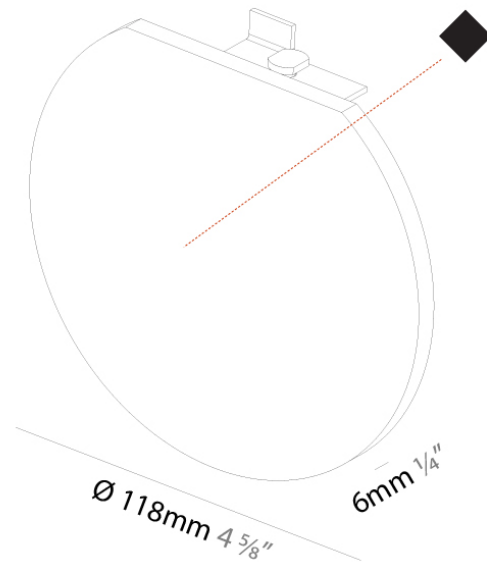

PROJECT	
TYPE	
NOTES	
QUANTITY	
DATE	

A3BU-SUR-SYS COMPONENTS SURFACE

A39831-

DESCRIPTION

Bunga - Surface - End Cap

GENERAL

Series: Bunga
Brand: Prolicht
Division: Architectural
Mounting Type: Surface
Mounting Location: Ceiling

PHYSICAL

Shape: Round
Length (mm): 118
Length (in): 4 5/8
Width (mm): 6
Width (in): 1/4
Height (mm): 108
Height (in): 4 1/4
Weight (kg): 0.2
Weight (lbs): 0.44
Fixture Finish: SSR / BKV / CWI / CRY / HAB / UFT / ITA / RUA / FTG / MYG / LOD / PUS / FRO / FUP / KIA / POP / BLS / SPG / MEY / GOH / GUM / CHC / COM / ABZ / JAG / OBR / MOS / ROR
Fixture Material: Aluminum

RATINGS AND CERTIFICATIONS

Certified By: Certified for North American Standards
IP rating: IP20