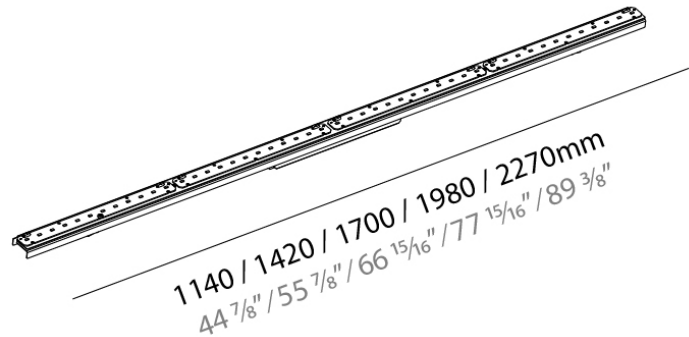

PROJECT
TYPE
NOTES
QUANTITY
DATE

A3BU-SUR-SYS COMPONENTS

A38993-

DESCRIPTION

Bunga / Fino System - Insert - 1700mm - 27W / 19.2W [O/P]
(3500K) - LED (Zhaga Standard) - 3000K / 3500K / 4000K CRI >80
LED (Zhaga Standard)

GENERAL

Series: Bunga
Brand: Prolicht
Division: Architectural

PHYSICAL

Shape: Rectangle
Length (mm): 1700
Length (in): 66 ¹⁵/₁₆
Width (mm): 36
Width (in): 1 ⁷/₁₆
Height (mm): 60
Height (in): 2 ³/₈
Fixture Material: Aluminum

ELECTRICAL

Input Wattage Range: 30 - 49 W
Lamp Type: LED (Zhaga Standard)
Input Wattage (W): 27
Total Output Wattage (W): 24 / 19.2 (3500K)
Dimming: Non-Dimming / Phase Dimming (120Vac only) / 0-10V Dimming
Driver Included: Yes
Driver Location: Integrated
Driver Type: Constant Current - 120 / 277Vac
Driver Class: Class 2
Input Voltage (V): 120 - 277
Constant Current (mA): 350 / 600 (3500K)

LED

Color Temperature (°K): 3000 / 3500 / 4000
Max. Delivered Lumen (lm): 3320 / 3440 / 3510
Nominal Lumen (lm): 4260 / 4410 / 4500
CRI: >80 CRI
Lamp Life (hrs): 50000

RATINGS AND CERTIFICATIONS

Certified By: Certified for North American Standards
IP rating: IP20