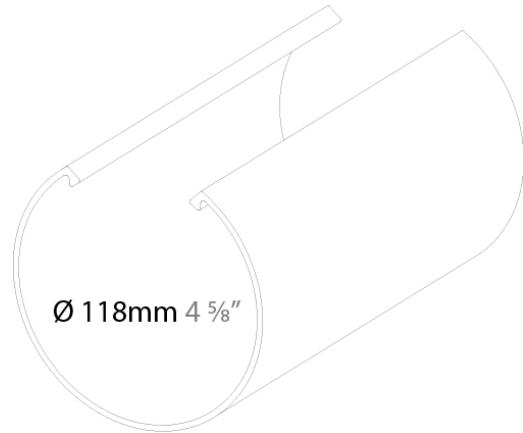

A3BU-SUR-SYS COMPONENTS SURFACE

A3983000

DESCRIPTION

Bunga System - Opal Diffuser Per Meter - Max 3000mm / 118 1/8"

GENERAL

Series: Bunga _____
Brand: Prolicht _____
Division: Architectural _____
Mounting Type: Surface _____
Mounting Location: Ceiling _____
Subcategory: Profile _____

PHYSICAL

Shape: Cylinder _____
Length (mm): 1000 _____
Length (in): 39 3/8 _____
Width (mm): 115 _____
Width (in): 4 1/2 _____
Height (mm): 108 _____
Height (in): 4 1/4 _____
Weight (kg): 0.95 _____
Weight (lbs): 2.09 _____
Diffuser: PMMA - Opal _____
Fixture Material: Aluminum _____

RATINGS AND CERTIFICATIONS

Certified By: Certified for North American Standards _____
IP rating: IP20 _____

max. 3000mm 118 1/8"