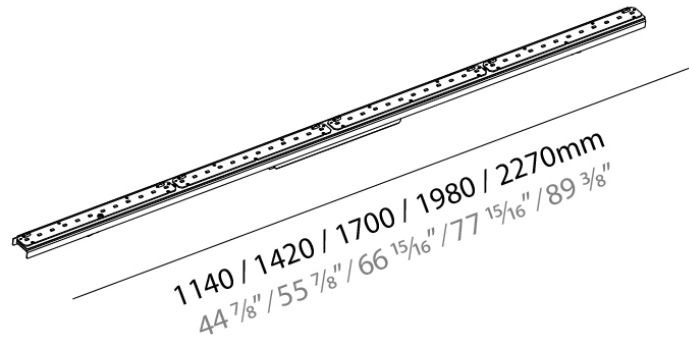

A3BU-SUR-SYS COMPONENTS

A38994-

DESCRIPTION

Bunga / Fino System - Insert - 1980mm - 31.5W / 22.4W [O/P]
(3500K) - LED (Zhaga Standard) - 3000K / 3500K / 4000K CRI >80
LED (Zhaga Standard)

GENERAL

Series: Bunga
Brand: Prolicht
Division: Architectural

PHYSICAL

Shape: Rectangle
Length (mm): 1980
Length (in): 77 ¹⁵/₁₆
Width (mm): 36
Width (in): 1 ⁷/₁₆
Height (mm): 60
Height (in): 2 ³/₈
Weight (kg): 2.016
Weight (lbs): 4.44
Fixture Material: Aluminum

ELECTRICAL

Input Wattage Range: 30 - 49 W
Lamp Type: LED (Zhaga Standard)
Input Wattage (W): 31.5
Total Output Wattage (W): 28 / 22.4 (3500K)
Dimming: Non-Dimming / Phase Dimming (120Vac only) / 0-10V Dimming
Driver Included: Yes
Driver Location: Integrated
Driver Type: Constant Current - 120 / 277Vac
Driver Class: Class 2
Input Voltage (V): 120 - 277
Constant Current (mA): 350 / 700 (3500K)

LED

Color Temperature (°K): 3000 / 3500 / 4000
Max. Delivered Lumen (lm): 3870 / 4008 / 4090
Nominal Lumen (lm): 4970 / 5145 / 5250
CRI: >80 CRI
Lamp Life (hrs): 50000

RATINGS AND CERTIFICATIONS

Certified By: Certified for North American Standards
IP rating: IP20