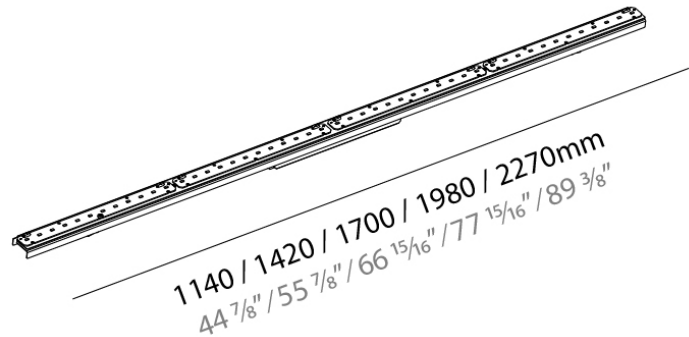

A3BU-SUR-SYS COMPONENTS

A38991-

DESCRIPTION

Bunga / Fino System - Insert - 1140mm / 44 7/8" - 18W / 12.8W [O/P] (3500K) LED (Zhaga Standard) - 3000K / 3500K / 4000K - CRI >80

GENERAL

Series: Bunga _____
Brand: Prolicht _____
Division: Architectural _____

PHYSICAL

Shape: Rectangle _____
Length (mm): 1140 _____
Length (in): 44 7/8 _____
Width (mm): 36 _____
Width (in): 1 7/16 _____
Height (mm): 60 _____
Height (in): 2 3/8 _____
Weight (kg): 1.275 _____
Weight (lbs): 2.81 _____
Fixture Material: Aluminum _____

ELECTRICAL

Input Wattage Range: 10 - 19 W _____
Lamp Type: LED (Zhaga Standard) _____
Input Wattage (W): 18 _____
Total Output Wattage (W): 16 / 12.8 (3500K) _____
Dimming: Non-Dimming / Phase Dimming (120Vac only) / 0-10V Dimming _____
Driver Included: Yes _____
Driver Location: Integrated _____
Driver Type: Constant Current - 120 / 277Vac _____
Driver Class: Class 2 _____
Input Voltage (V): 120 - 277 _____
Constant Current (mA): 350 / 400 (3500K) _____

LED

Delivered Lumen Range: 2000 - 2999 lm _____
Color Temperature (°K): 3000 / 3500 / 4000 _____
Max. Delivered Lumen (lm): 2210 / 2293 / 2340 _____
Nominal Lumen (lm): 2840 / 2940 / 3000 _____
CRI: >80 CRI _____
Lamp Life (hrs): 50000 _____

RATINGS AND CERTIFICATIONS

Certified By: Certified for North American Standards _____
IP rating: IP20 _____