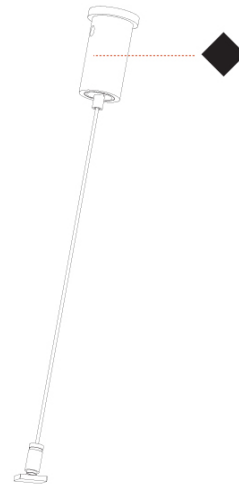

PHYSICAL

Diameter (mm): 19
Length (mm): 6,000
Width (mm): 65mm 2 9/16"
Height (mm): 22
Max. Overall Height (mm): 6,000

PROJECT	_____
TYPE	_____
NOTES	_____
QUANTITY	_____
DATE	_____

max. distance: 1800mm 70 7/8"