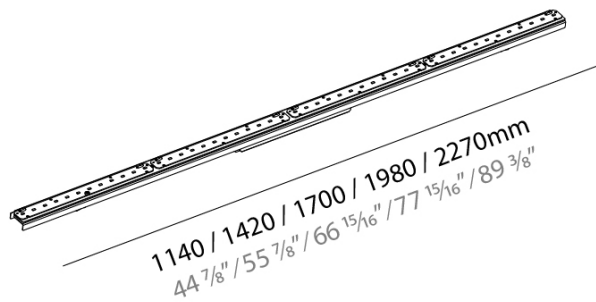

PROJECT _____
TYPE _____
NOTES _____
QUANTITY _____
DATE _____

A3BU-SUS-SYS COMPONENTS

A38992-

DESCRIPTION
Bunga / Fino System - Insert - 1420mm / 55 7/8" - 22.5W / 16W
[O/P] (3500K) LED (Zhaga Standard) - 3000K / 3500K / 4000K -
CRI >80

GENERAL

Series: Bunga _____
Brand: Prolicht _____
Division: Architectural _____

PHYSICAL

Shape: Rectangle _____
Length (mm): 1420 _____
Length (in): 55 7/8 _____
Width (mm): 36 _____
Width (in): 1 1/16 _____
Height (mm): 60 _____
Height (in): 2 3/8 _____
Weight (kg): 1.524 _____
Weight (lbs): 3.36 _____
Fixture Material: Aluminum _____

ELECTRICAL

Input Wattage Range: 20 - 29 W _____
Lamp Type: LED (Zhaga Standard) _____
Input Wattage (W): 22.5 _____
Total Output Wattage (W): 20 / 16 (3500K) _____
Dimming: Non-Dimming / Phase Dimming (120Vac only) / 0-10V
Dimming _____
Driver Included: Yes _____
Driver Location: Integrated _____
Driver Type: Constant Current - 120 / 277Vac _____
Driver Class: Class 2 _____
Input Voltage (V): 120 - 277 _____
Constant Current (mA): 350 / 500 (3500K) _____

LED

Delivered Lumen Range: 2000 - 2999 lm _____
Color Temperature (°K): 3000 / 3500 / 4000 _____
Max. Delivered Lumen (lm): 2270 / 2862 / 2920 _____
Nominal Lumen (lm): 3550 / 3675 / 3750 _____
CRI: >80 CRI _____
Lamp Life (hrs): 50000 _____

RATINGS AND CERTIFICATIONS

Certified By: Certified for North American Standards _____
IP rating: IP20 _____