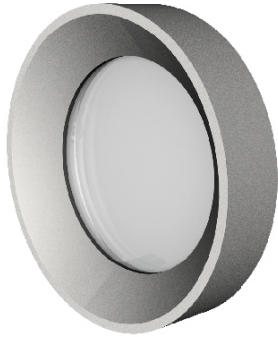

A3BU-SUS-SYS COMPONENTS

A39838-

DESCRIPTION
Bunga Plus - Suspension - End Cap

GENERAL
Brand: Prolicht
Division: Architectural

PHYSICAL
Diameter (mm): 118
Width (mm): 25
Height (mm): 118mm 4 5/8"

PROJECT
TYPE
NOTES
QUANTITY
DATE

Ø 118mm 4 5/8"