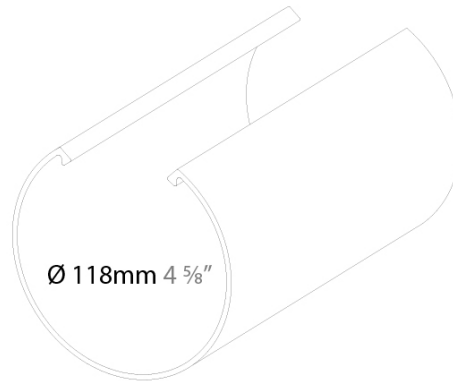

PROJECT _____
TYPE _____
NOTES _____
QUANTITY _____
DATE _____

A3BU-SUS-SYS COMPONENTS SURFACE

A3983000

DESCRIPTION
Bunga System - Opal Diffuser Per Meter - Max 3000mm / 118 1/8"

GENERAL

Series: Bunga _____
Brand: Prolicht _____
Division: Architectural _____
Mounting Type: Surface _____
Mounting Location: Ceiling _____
Subcategory: Profile _____

PHYSICAL

Shape: Cylinder _____
Length (mm): 1000 _____
Length (in): 39 3/8 _____
Width (mm): 115 _____
Width (in): 4 1/2 _____
Height (mm): 108 _____
Height (in): 4 1/4 _____
Weight (kg): 0.95 _____
Weight (lbs): 2.09 _____
Diffuser: PMMA - Opal _____
Fixture Material: Aluminum _____

RATINGS AND CERTIFICATIONS

Certified By: Certified for North American Standards _____
IP rating: IP20 _____

Ø 118mm 4 5/8"

max. 3000mm 118 1/8"