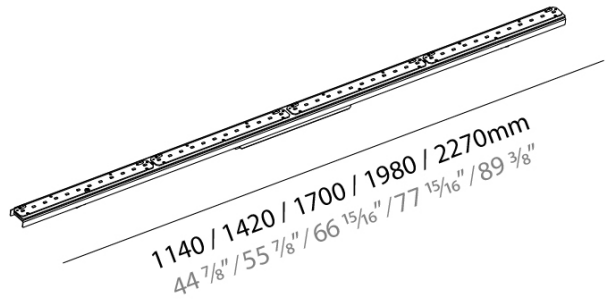

PROJECT _____
TYPE _____
NOTES _____
QUANTITY _____
DATE _____

A3BU-SUS-SYS COMPONENTS

A38993-

DESCRIPTION
Bunga / Fino System - Insert - 1700mm - 27W / 19.2W [O/P]
(3500K) - LED (Zhaga Standard) - 3000K / 3500K / 4000K CRI >80
LED (Zhaga Standard)

GENERAL

Series: Bunga _____
Brand: Prolicht _____
Division: Architectural _____

PHYSICAL

Shape: Rectangle _____
Length (mm): 1700 _____
Length (in): 66 ¹⁵/₁₆ _____
Width (mm): 36 _____
Width (in): 1 ¹/₁₆ _____
Height (mm): 60 _____
Height (in): 2 ³/₈ _____
Fixture Material: Aluminum _____

ELECTRICAL

Input Wattage Range: 30 - 49 W _____
Lamp Type: LED (Zhaga Standard) _____
Input Wattage (W): 27 _____
Total Output Wattage (W): 24 / 19.2 (3500K) _____
Dimming: Non-Dimming / Phase Dimming (120Vac only) / 0-10V
Dimming _____
Driver Included: Yes _____
Driver Location: Integrated _____
Driver Type: Constant Current - 120 / 277Vac _____
Driver Class: Class 2 _____
Input Voltage (V): 120 - 277 _____
Constant Current (mA): 350 / 600 (3500K) _____

LED

Color Temperature (°K): 3000 / 3500 / 4000 _____
Max. Delivered Lumen (lm): 3320 / 3440 / 3510 _____
Nominal Lumen (lm): 4260 / 4410 / 4500 _____
CRI: >80 CRI _____
Lamp Life (hrs): 50000 _____

RATINGS AND CERTIFICATIONS

Certified By: Certified for North American Standards _____
IP rating: IP20 _____