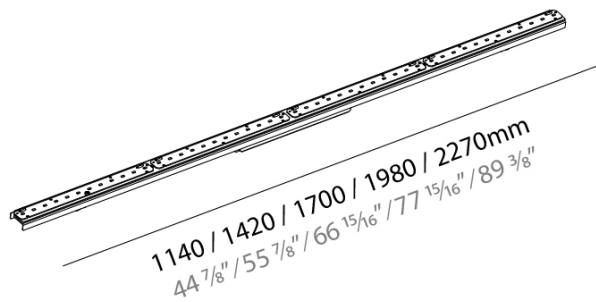

PROJECT	_____
TYPE	_____
NOTES	_____
QUANTITY	_____
DATE	_____

A3BU-SUS-SYS COMPONENTS

A38991-

DESCRIPTION
Bunga / Fino System - Insert - 1140mm / 44 7/8" - 18W / 12.8W
[O/P] (3500K) LED (Zhaga Standard) - 3000K / 3500K / 4000K -
CRI >80

GENERAL
Series: Bunga _____
Brand: Prolicht _____
Division: Architectural _____

PHYSICAL
Shape: Rectangle _____
Length (mm): 1140 _____
Length (in): 44 7/8 _____
Width (mm): 36 _____
Width (in): 1 1/16 _____
Height (mm): 60 _____
Height (in): 2 3/8 _____
Weight (kg): 1.275 _____
Weight (lbs): 2.81 _____
Fixture Material: Aluminum _____

ELECTRICAL
Input Wattage Range: 10 - 19 W _____
Lamp Type: LED (Zhaga Standard) _____
Input Wattage (W): 18 _____
Total Output Wattage (W): 16 / 12.8 (3500K) _____
Dimming: Non-Dimming / Phase Dimming (120Vac only) / 0-10V Dimming _____
Driver Included: Yes _____
Driver Location: Integrated _____
Driver Type: Constant Current - 120 / 277Vac _____
Driver Class: Class 2 _____
Input Voltage (V): 120 - 277 _____
Constant Current (mA): 350 / 400 (3500K) _____

LED
Delivered Lumen Range: 2000 - 2999 lm _____
Color Temperature (°K): 3000 / 3500 / 4000 _____
Max. Delivered Lumen (lm): 2210 / 2293 / 2340 _____
Nominal Lumen (lm): 2840 / 2940 / 3000 _____
CRI: >80 CRI _____
Lamp Life (hrs): 50000 _____

RATINGS AND CERTIFICATIONS
Certified By: Certified for North American Standards _____
IP rating: IP20 _____