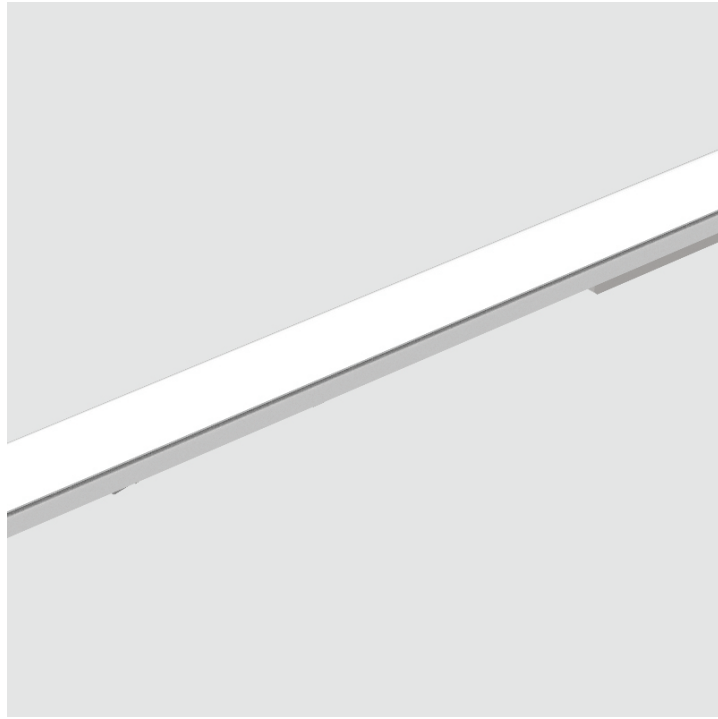

A3BU-SUS-SYS COMPONENTS

PROJECT	_____
TYPE	_____
NOTES	_____
QUANTITY	_____
DATE	_____

A38995-

DESCRIPTION
Bunga / Fino System - Insert - 2270mm / 89 3/8" - 36W / 25.6W
[O/P] (3500K) LED (Zhaga Standard) - 3000K / 3500K / 4000K -
CRI >80

GENERAL

Series: Bunga _____
Brand: Prolicht _____
Division: Architectural _____

PHYSICAL

Shape: Rectangle _____
Length (mm): 2270 _____
Length (in): 89 3/8 _____
Width (mm): 36 _____
Width (in): 1 1/16 _____
Height (mm): 60 _____
Height (in): 2 3/8 _____
Weight (kg): 2.305 _____
Weight (lbs): 5.08 _____
Fixture Material: Aluminum _____

ELECTRICAL

Input Wattage Range: 30 - 49 W _____
Lamp Type: LED (Zhaga Standard) _____
Input Wattage (W): 36 _____
Total Output Wattage (W): 32 / 25.6 (3500K) _____
Dimming: Non-Dimming / Phase Dimming (120Vac only) / 0-10V Dimming _____
Driver Included: Yes _____
Driver Location: Integrated _____
Driver Type: Constant Current - 120 / 277Vac _____
Driver Class: Class 2 _____
Input Voltage (V): 120 - 277 _____
Constant Current (mA): 350 / 400 (3500K) _____

LED

Delivered Lumen Range: 3000 - 4999 lm _____
Color Temperature (°K): 3000 / 3500 / 4000 _____
Max. Delivered Lumen (lm): 4420 / 4577 / 4670 _____
Nominal Lumen (lm): 5680 / 5880 / 6000 _____
CRI: >80 CRI _____
Lamp Life (hrs): 50000 _____

RATINGS AND CERTIFICATIONS

Certified By: Certified for North American Standards _____
IP rating: IP20 _____