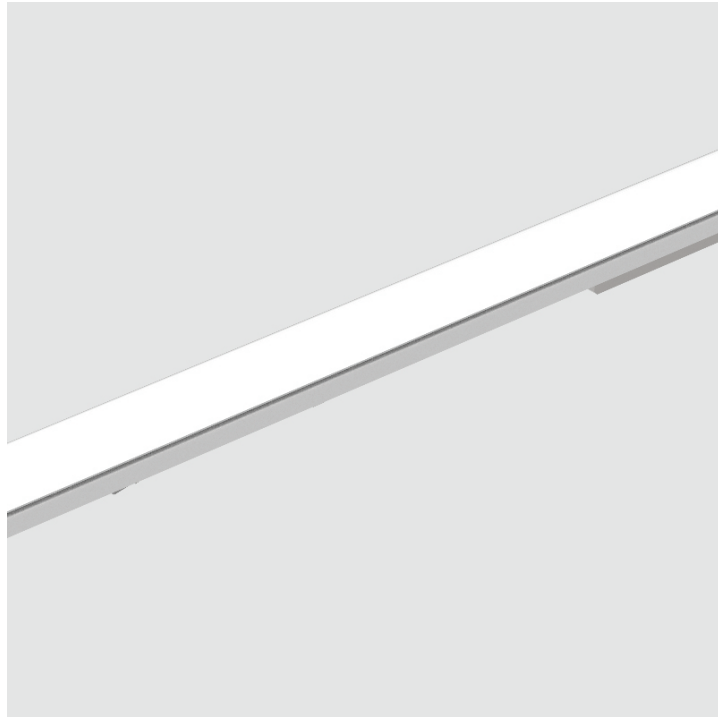

PROJECT _____
TYPE _____
NOTES _____
QUANTITY _____
DATE _____

A3BU-SUS-SYS COMPONENTS

A38992-

DESCRIPTION
Bunga / Fino System - Insert - 1420mm / 55 7/8" - 22.5W / 16W
[O/P] (3500K) LED (Zhaga Standard) - 3000K / 3500K / 4000K -
CRI >80

GENERAL

Series: Bunga _____
Brand: Prolicht _____
Division: Architectural _____

PHYSICAL

Shape: Rectangle _____
Length (mm): 1420 _____
Length (in): 55 7/8 _____
Width (mm): 36 _____
Width (in): 1 1/16 _____
Height (mm): 60 _____
Height (in): 2 3/8 _____
Weight (kg): 1.524 _____
Weight (lbs): 3.36 _____
Fixture Material: Aluminum _____

ELECTRICAL

Input Wattage Range: 20 - 29 W _____
Lamp Type: LED (Zhaga Standard) _____
Input Wattage (W): 22.5 _____
Total Output Wattage (W): 20 / 16 (3500K) _____
Dimming: Non-Dimming / Phase Dimming (120Vac only) / 0-10V
Dimming _____
Driver Included: Yes _____
Driver Location: Integrated _____
Driver Type: Constant Current - 120 / 277Vac _____
Driver Class: Class 2 _____
Input Voltage (V): 120 - 277 _____
Constant Current (mA): 350 / 500 (3500K) _____

LED

Delivered Lumen Range: 2000 - 2999 lm _____
Color Temperature (°K): 3000 / 3500 / 4000 _____
Max. Delivered Lumen (lm): 2270 / 2862 / 2920 _____
Nominal Lumen (lm): 3550 / 3675 / 3750 _____
CRI: >80 CRI _____
Lamp Life (hrs): 50000 _____

RATINGS AND CERTIFICATIONS

Certified By: Certified for North American Standards _____
IP rating: IP20 _____