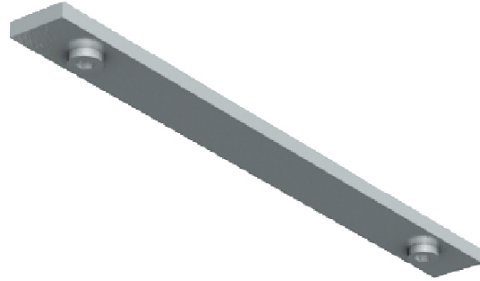

PROJECT _____
TYPE _____
NOTES _____
QUANTITY _____
DATE _____

A3BU-SUS-SYS COMPONENTS SURFACE

A3983200

DESCRIPTION
Bunga System - Linear Coupler

GENERAL

Series: Bunga
Brand: Prolicht
Division: Architectural
Mounting Type: Surface
Mounting Location: Ceiling

PHYSICAL

Shape: Rectangle
Length (mm): 80
Length (in): 3 1/8
Width (mm): 8
Width (in): 5/16
Height (mm): 4
Height (in): 3/16
Weight (kg): 0.021
Weight (lbs): 0.046
Fixture Material: Aluminum

RATINGS AND CERTIFICATIONS

Certified By: Certified for North American Standards
IP rating: IP20