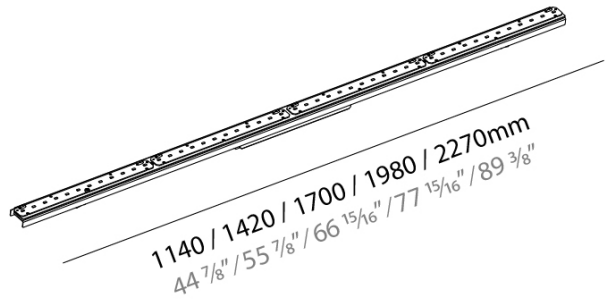

A3BU-SUS-SYS COMPONENTS

PROJECT	_____
TYPE	_____
NOTES	_____
QUANTITY	_____
DATE	_____

A38995-

DESCRIPTION
Bunga / Fino System - Insert - 2270mm / 89 3/8" - 36W / 25.6W
[O/P] (3500K) LED (Zhaga Standard) - 3000K / 3500K / 4000K -
CRI >80

GENERAL

Series: Bunga _____
Brand: Prolicht _____
Division: Architectural _____

PHYSICAL

Shape: Rectangle _____
Length (mm): 2270 _____
Length (in): 89 3/8 _____
Width (mm): 36 _____
Width (in): 1 1/16 _____
Height (mm): 60 _____
Height (in): 2 3/8 _____
Weight (kg): 2.305 _____
Weight (lbs): 5.08 _____
Fixture Material: Aluminum _____

ELECTRICAL

Input Wattage Range: 30 - 49 W _____
Lamp Type: LED (Zhaga Standard) _____
Input Wattage (W): 36 _____
Total Output Wattage (W): 32 / 25.6 (3500K) _____
Dimming: Non-Dimming / Phase Dimming (120Vac only) / 0-10V Dimming _____
Driver Included: Yes _____
Driver Location: Integrated _____
Driver Type: Constant Current - 120 / 277Vac _____
Driver Class: Class 2 _____
Input Voltage (V): 120 - 277 _____
Constant Current (mA): 350 / 400 (3500K) _____

LED

Delivered Lumen Range: 3000 - 4999 lm _____
Color Temperature (°K): 3000 / 3500 / 4000 _____
Max. Delivered Lumen (lm): 4420 / 4577 / 4670 _____
Nominal Lumen (lm): 5680 / 5880 / 6000 _____
CRI: >80 CRI _____
Lamp Life (hrs): 50000 _____

RATINGS AND CERTIFICATIONS

Certified By: Certified for North American Standards _____
IP rating: IP20 _____