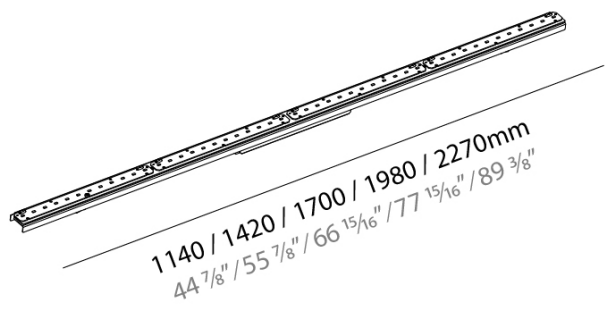

PROJECT _____
TYPE _____
NOTES _____
QUANTITY _____
DATE _____

A3BU-SUS-SYS COMPONENTS

A38994-

DESCRIPTION
Bunga / Fino System - Insert - 1980mm - 31.5W / 22.4W [O/P]
(3500K) - LED (Zhaga Standard) - 3000K / 3500K / 4000K CRI >80
LED (Zhaga Standard)

GENERAL

Series: Bunga _____
Brand: Prolicht _____
Division: Architectural _____

PHYSICAL

Shape: Rectangle _____
Length (mm): 1980 _____
Length (in): 77 ¹⁵/₁₆ _____
Width (mm): 36 _____
Width (in): 1 ⁷/₁₆ _____
Height (mm): 60 _____
Height (in): 2 ³/₈ _____
Weight (kg): 2.016 _____
Weight (lbs): 4.44 _____
Fixture Material: Aluminum _____

ELECTRICAL

Input Wattage Range: 30 - 49 W _____
Lamp Type: LED (Zhaga Standard) _____
Input Wattage (W): 31.5 _____
Total Output Wattage (W): 28 / 22.4 (3500K) _____
Dimming: Non-Dimming / Phase Dimming (120Vac only) / 0-10V
Dimming _____
Driver Included: Yes _____
Driver Location: Integrated _____
Driver Type: Constant Current - 120 / 277Vac _____
Driver Class: Class 2 _____
Input Voltage (V): 120 - 277 _____
Constant Current (mA): 350 / 700 (3500K) _____

LED

Color Temperature (°K): 3000 / 3500 / 4000 _____
Max. Delivered Lumen (lm): 3870 / 4008 / 4090 _____
Nominal Lumen (lm): 4970 / 5145 / 5250 _____
CRI: >80 CRI _____
Lamp Life (hrs): 50000 _____

RATINGS AND CERTIFICATIONS

Certified By: Certified for North American Standards _____
IP rating: IP20 _____