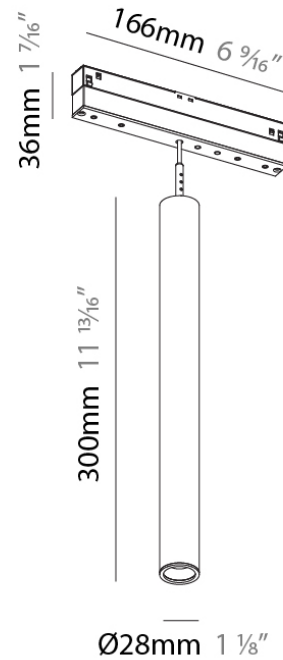

GENERAL

Series: Clicktrack
Subseries: Hangover Plug Standard (Track Insert)
Brand: Prolicht
Division: Architectural
Mounting Type: Track
Mounting Location: Ceiling
Subcategory: Pendant

PHYSICAL

Shape: Cylinder
Diameter (mm): 28
Diameter (in): 1 1/8
Height (mm): 300
Height (in): 11 13/16
Max. Overall Height (mm): 2300
Max. Overall Height (in): 90 3/16
Light Distribution: Downlight
Weight (kg): 0.32
Weight (lbs): 0.706
Diffuser: Shine Ring 1-6
Fixture Finish: SSR / BKV / CWI / CRY / HAB / UFT / ITA / RUA / FTG / MYG / LOD / PUS / FRO / FUP / KIA / POP / BLS / SPG / MEY / GOH / GUM / CHC / COM / ABZ / JAG / OBR / MOS / ROR
Fixture Material: Aluminum
Cable Details: 2,000mm or 4,000mm Cable - Black

ELECTRICAL

Input Wattage Range: 1 - 9 W
Lamp Type: LED (Zhaga Standard)
Input Wattage (W): 6.4
Total Output Wattage (W): 5.8
Dimming: Non-Dimmable
Driver Included: No
Driver Location: Remote
Driver Type: Constant Voltage - Universal
Driver Class: Class 2
Input Voltage (V): 120
Constant Current (mA): 500
Upon Request: 0-10Vdc dimming / DALI dimming

LED

Number of LEDs: 1
Color Temperature (°K): 2700 / 3000 / 4000
Max. Delivered Lumen (lm): 328 / 363 / 386
CRI: >90 CRI
Upon Request: ***3500K available in minimum quantities (larger quantities upon request)

OPTICAL

Optic°: 24 / 32 / 58

RATINGS AND CERTIFICATIONS

Certified By: Certified for North American Standards
IP rating: IP20