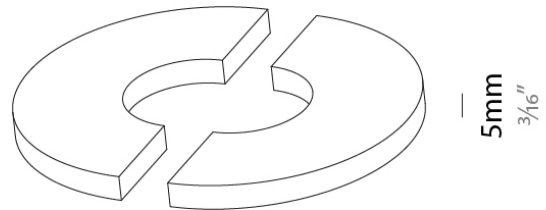

68mm 2 ¹/₁₆"