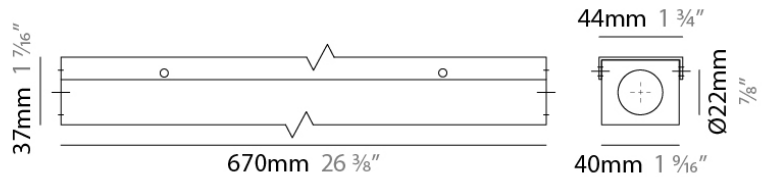

PROJECT
TYPE
NOTES
QUANTITY
DATE

A3CLK25-TRI-SYS COMPONENTS

ENCP50

DESCRIPTION

Empty Metal Enclosure for Driver - IP20 - Indoor Rated

GENERAL

Division: Architectural : Components

PHYSICAL

Shape: Rectangle

Length (mm): 670

Length (in): 26 ³/₈

Width (mm): 44

Width (in): 1 ³/₄

Height (mm): 38

Height (in): 1 ¹/₂

Gasket: 1554JGASKET

Fixture Material: Metal

RATINGS AND CERTIFICATIONS

IP rating: IP20