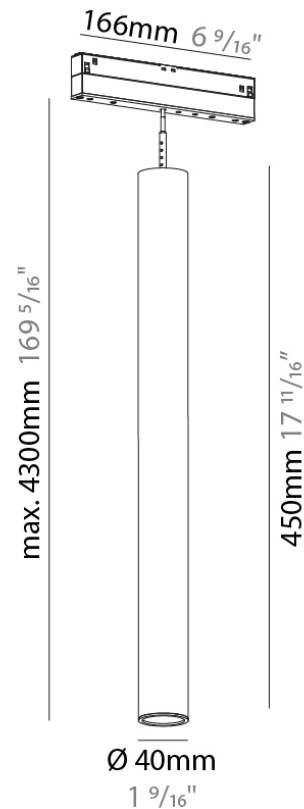

GENERAL

Series: Hangover
Subseries: Hangover Plug 40
Brand: Prolicht
Division: Architectural
Mounting Type: Track
Mounting Location: Ceiling
Subcategory: Downlight

PHYSICAL

Shape: Cylinder
Diameter (mm): 40
Diameter (in): 1 9/16
Height (mm): 450
Height (in): 17 11/16
Max. Overall Height (mm): 2450
Max. Overall Height (in): 96 7/16
Light Distribution: Downlight
Weight (kg): 0.856
Weight (lbs): 1.887
Diffuser: Shine Ring 1-6
Fixture Finish: SSR / BKV / CWI / CRY / HAB / UFT / ITA / RUA / FTG / MYG / LOD / PUS / FRO / FUP / KIA / POP / BLS / SPG / MEY / GOH / GUM / CHC / COM / ABZ / JAG / OBR / MOS / ROR
Fixture Material: Aluminum
Cable Details: 2,000mm or 6000mm Cable - Options: White / Black / Orange / Red

ELECTRICAL

Input Wattage Range: 10 - 19 W
Lamp Type: LED (Zhaga Standard)
Input Wattage (W): 10
Total Output Wattage (W): 8.1
Dimming: Non-Dimmable
Driver Included: No
Driver Location: Remote
Driver Type: Constant Voltage - Universal
Driver Class: Class 2
Input Voltage (V): 48
Constant Current (MA): 500
Upon Request: 0-10Vdc dimming / DALI dimming

LED

Delivered Lumen Range: 500 - 999 lm
Number of LEDs: 1
Color Temperature (°K): 2700 / 3000 / 4000
Max. Delivered Lumen (lm): 788 / 829 / 840
Nominal Lumen (lm): 1016 / 1068 / 1082
CRI: >90 CRI
Lamp Life (hrs): 50000

OPTICAL

Reflector: 40 / 50

RATINGS AND CERTIFICATIONS

Certified By: Certified for North American Standards
IP rating: IP20