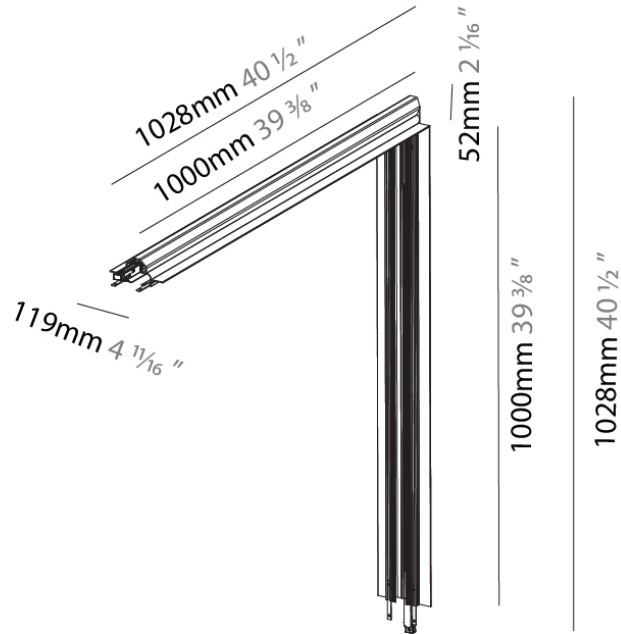

PROJECT	
TYPE	
NOTES	
QUANTITY	
DATE	

A3CLK25-TRI-SYS COMPONENTS

A38805

DESCRIPTION
Clicktrack 25 - Trimless - Vertical Coupler 90° - Black

GENERAL
Series: Clicktrack
Subseries: Clicktrack 25
Brand: Prolicht
Division: Architectural

PHYSICAL
Length (mm): 1028
Length (in): 40 1/2
Width (mm): 1028
Width (in): 40 1/2
Height (mm): 52
Height (in): 2 1/16
Weight (kg): 4.541
Weight (lbs): 10
Fixture Finish: BLK
Fixture Material: Aluminum