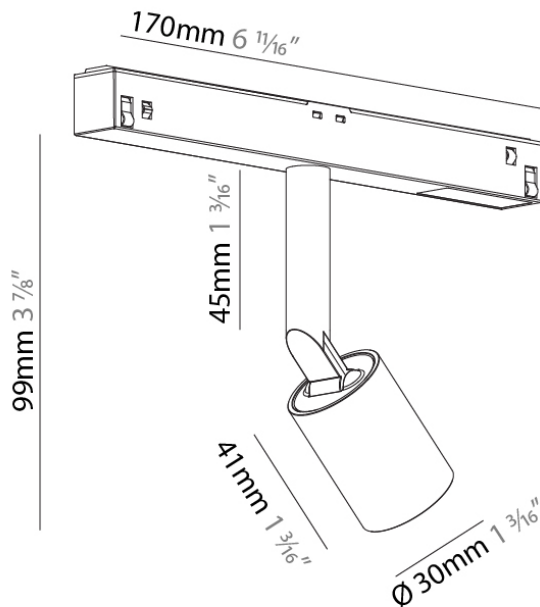

GENERAL

Series: Centriq
Subseries: Centriq 125
Brand: Prolicht
Division: Architectural

PHYSICAL

Shape: Cylinder
Diameter (mm): 30
Diameter (in): 1 3/16
Length (mm): 170
Length (in): 6 11/16
Height (mm): 99
Height (in): 3 7/8
Light Distribution: Adjustable / Direct
Weight (kg): 0.063
Weight (lbs): 0.139
Fixture Finish: SSR / BKV / CWI / CRY / HAB / UFT / ITA / RUA / FTG / MYG / LOD / PUS / FRO / FUP / KIA / POP / BLS / SPG / MEY / GOH / GUM / CHC / COM / ABZ / JAG / OBR / MOS / ROR
Fixture Material: Aluminum

ELECTRICAL

Input Wattage Range: 1 - 9 W
Lamp Type: LED (Zhaga Standard)
Input Wattage (W): 4.3
Total Output Wattage (W): 3.9
Dimming: Non-Dimmable
Driver Included: No
Driver Location: Remote
Driver Type: Constant Voltage - Universal
Driver Class: Class 2
Input Voltage (V): 48
Constant Current (MA): 340
Upon Request: 0-10Vdc dimming / DALI dimming

LED

Delivered Lumen Range: 100 - 499 lm
Number of LEDs: 1
Color Temperature (°K): 2700 / 3000 / 4000
Max. Delivered Lumen (lm): 260 / 270 / 290
Nominal Lumen (lm): 343.9 / 359.9 / 391.8
CRI: >90 CRI
Upon Request: Special Color Temperature ***3500K available in minimum quantities (larger quantities upon request)

OPTICAL

Optic°: 24 / 32
Adjustability: Rotational 360°; Tilt 90°
Upon Request: Special Beam Angles

RATINGS AND CERTIFICATIONS

Certified By: Certified for North American Standards
IP rating: IP20