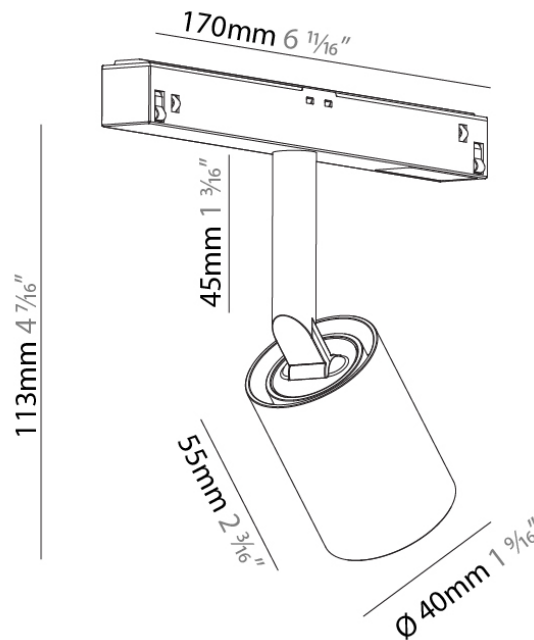

A3CLK25-TRI-SYS COMPONENTS

A3T080-

DESCRIPTION

Centriq - Track Head - 40mm / 1 9/16" - 6.6W LED (Zhaga Standard) - 2700K / 3000K / 4000K - Dimmable - Reflector: 20°/31°/36°/40°/50°

GENERAL

Series: Centriq
Brand: Prolicht
Division: Architectural

PHYSICAL

Shape: Cylinder
Diameter (mm): 40
Diameter (in): 1 9/16
Length (mm): 170
Length (in): 6 11/16
Height (mm): 113
Height (in): 4 7/16
Light Distribution: Adjustable / Direct
Weight (kg): 0.144
Weight (lbs): 0.318
Fixture Finish: SSR / BKV / CWI / CRY / HAB / UFT / ITA / RUA / FTG / MYG / LOD / PUS / FRO / FUP / KIA / POP / BLS / SPG / MEY / GOH / GUM / CHC / COM / ABZ / JAG / OBR / MOS / ROR
Fixture Material: Aluminum

ELECTRICAL

Input Wattage Range: 1 - 9 W
Lamp Type: LED (Zhaga Standard)
Input Wattage (W): 6.5
Total Output Wattage (W): 5.9
Driver Included: No

LED

Delivered Lumen Range: 500 - 999 lm
Number of LEDs: 1
Color Temperature (°K): 2700 / 3000 / 4000
Max. Delivered Lumen (lm): 468 / 490 / 520
Nominal Lumen (lm): 732 / 769 / 780
CRI: >90 CRI
Upon Request: Special Color Temperature ***3500K available in minimum quantities (larger quantities upon request)

OPTICAL

Reflector°: 20 / 40 / 50
Optic°: 31 / 36
Adjustability: Rotational 360°; Tilt 90°
Upon Request: Special Beam Angles

RATINGS AND CERTIFICATIONS

Certified By: Certified for North American Standards
IP rating: IP20