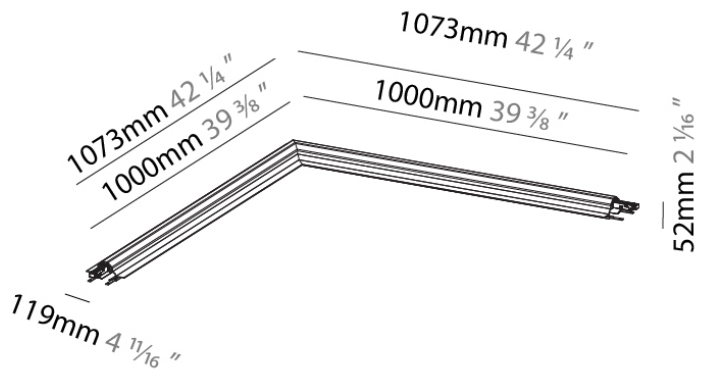

PROJECT	
TYPE	
NOTES	
QUANTITY	
DATE	

A3CLK25-TRI-SYS COMPONENTS

A38804

DESCRIPTION

Clicktrack 25 - Trimless - Corner Coupler 90° - Black

GENERAL

Series: Clicktrack
Subseries: Clicktrack 25
Brand: Prolicht
Division: Architectural

PHYSICAL

Length (mm): 1073
Length (in): 42 ¹/₄"
Width (mm): 1073
Width (in): 42 ¹/₄"
Height (mm): 52
Height (in): 2 ¹/₁₆"
Weight (kg): 4.596
Weight (lbs): 10.13
Fixture Finish: BLK
Fixture Material: Aluminum

RATINGS AND CERTIFICATIONS

Certified By: Certified for North American Standards
IP rating: IP20