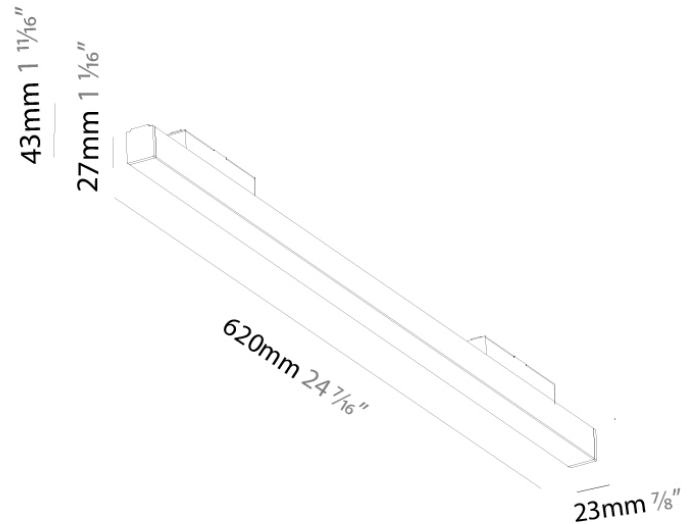

PROJECT	
TYPE	
NOTES	
QUANTITY	
DATE	

A3CLK25-TRI-SYS COMPONENTS

A3T086-

DESCRIPTION

LED (Zhaga Standard)line - Light Insert - 620mm/24 7/16" - 6.7W / 8W LED (Zhaga Standard) - 2700K / 000K / 4000K - Dimmable

GENERAL

Series: Clicktrack
Subseries: Ledline
Brand: Prolicht
Division: Architectural

PHYSICAL

Shape: Rectangle
Length (mm): 620
Length (in): 24 7/16
Width (mm): 23
Width (in): 7/8
Height (mm): 43
Height (in): 1 11/16
Light Distribution: Direct
Weight (kg): 0.405
Weight (lbs): 0.89
Fixture Material: Aluminum Die Cast

ELECTRICAL

Input Wattage Range: 1 - 9 W
Lamp Type: LED (Zhaga Standard)
Input Wattage (W): 6.6 / 7.9
Total Output Wattage (W): 6 / 7.2
Dimming: 0-10V Dimming
Driver Included: No

LED

Delivered Lumen Range: 100 - 499 lm
Color Temperature (°K): 2700 / 3000 / 4000
Max. Delivered Lumen (lm): 360 / 540
Nominal Lumen (lm): 600 / 900
CRI: >90 CRI
Upon Request: Special Color Temperature

RATINGS AND CERTIFICATIONS

Certified By: Certified for North American Standards
IP rating: IP20