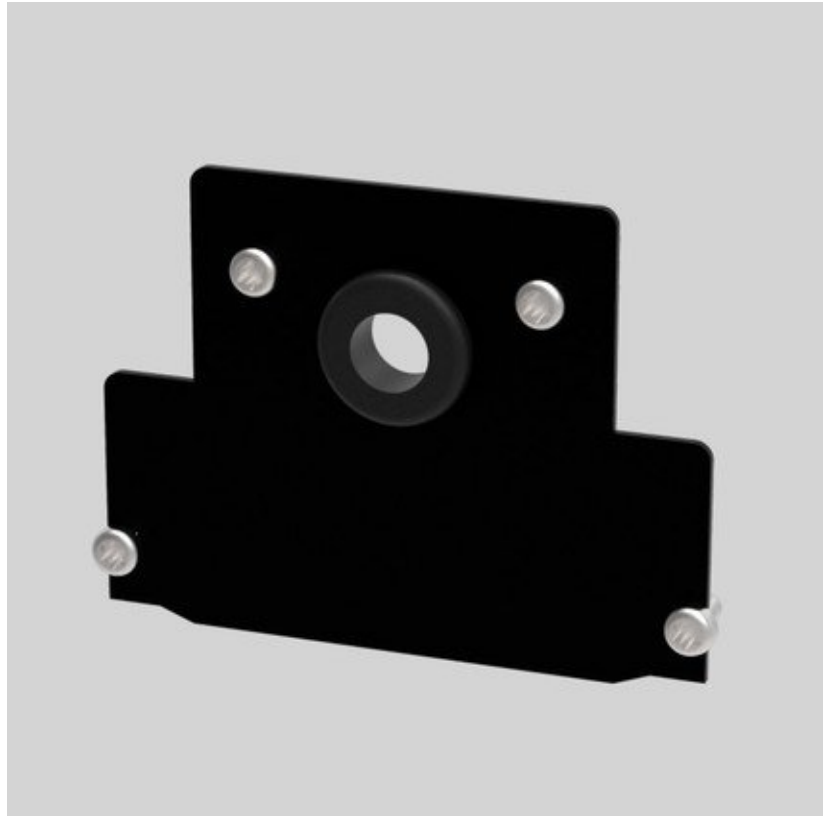

PROJECT	
TYPE	
NOTES	
QUANTITY	
DATE	

A3CLK25-TRI-SYS COMPONENTS

A38801

DESCRIPTION

Clicktrack 25 - Trimless - End Cap - Black

GENERAL

Series: Clicktrack
Subseries: Clicktrack 25
Brand: Prolicht
Division: Architectural

PHYSICAL

Length (mm): 68
Length (in): 2 ¹¹/₁₆
Width (mm): 9
Width (in): 6/16
Height (mm): 52
Height (in): 2 ¹/₁₆
Weight (kg): 0.026
Weight (lbs): 0.057
Fixture Material: Aluminum

RATINGS AND CERTIFICATIONS

Certified By: Certified for North American Standards
IP rating: IP20