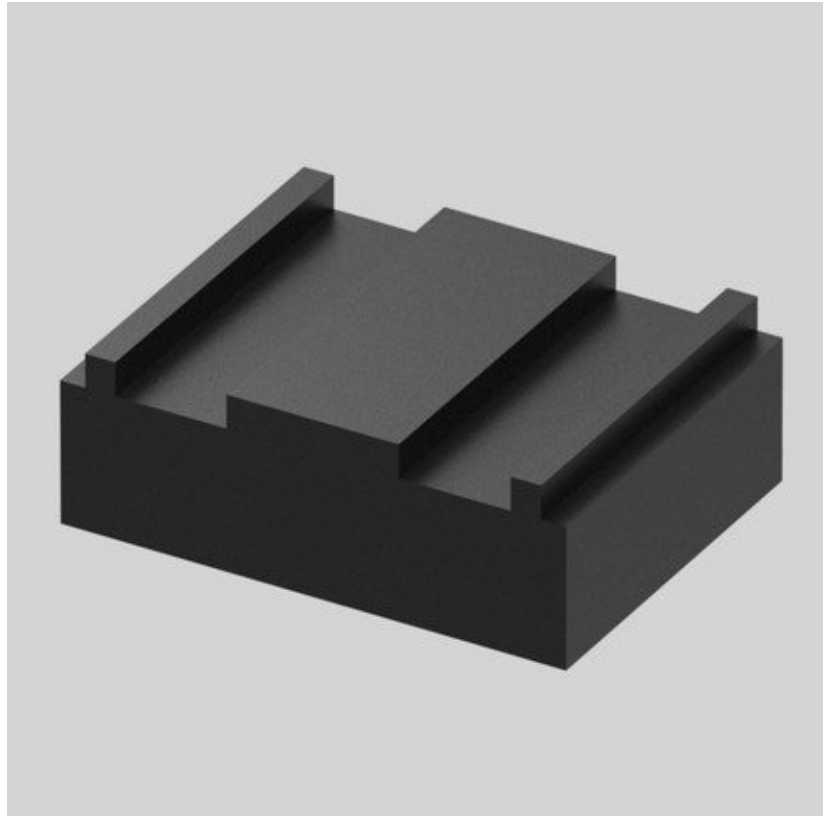

A3CLK25-TRI-SYS COMPONENTS

A38806

DESCRIPTION

Clicktrack 25 - Trimless - Frame Alignment Kit

GENERAL

Series: Clicktrack
Subseries: Clicktrack 25
Brand: Prolicht
Division: Architectural

PHYSICAL

Length (mm): 67
Length (in): 2 ¹⁰/₁₆
Width (mm): 50
Width (in): 1 ¹⁵/₁₆
Height (mm): 19
Height (in): 12/16
Weight (kg): 0.033
Weight (lbs): 0.07
Fixture Finish: BLK

RATINGS AND CERTIFICATIONS

Certified By: Certified for North American Standards
IP rating: IP20