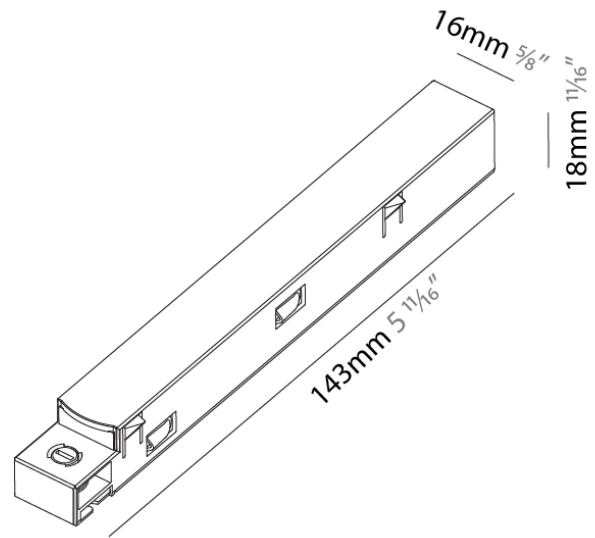

A3CLK25-TRI-SYS COMPONENTS

A38803

DESCRIPTION

Clicktrack - Trimless - 48V Power Feed - Black

GENERAL

Series: Clicktrack
Subseries: Clicktrack 25
Brand: Prolicht
Division: Architectural

PHYSICAL

Shape: Rectangle
Length (mm): 143
Length (in): 5 ¹⁰/₁₆
Width (mm): 16
Width (in): 10/16
Height (mm): 18
Height (in): 11/16
Weight (kg): 0.042
Weight (lbs): 0.09
Fixture Finish: BLK
Fixture Material: Aluminum

RATINGS AND CERTIFICATIONS

Certified By: Certified for North American Standards
IP rating: IP20