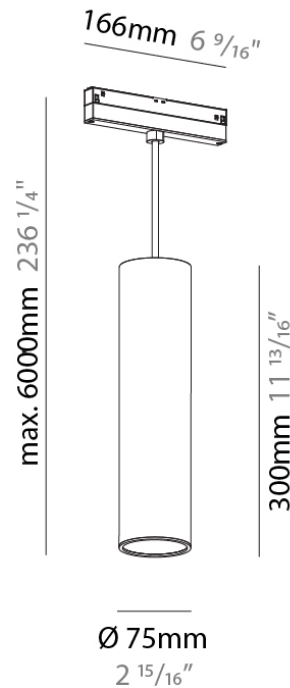

GENERAL

Series: Hangover
Subseries: Hangover 75
Brand: Prolicht
Division: Architectural
Mounting Type: Track
Mounting Location: Ceiling
Subcategory: Downlight

PHYSICAL

Shape: Cylinder
Diameter (mm): 75
Diameter (in): 2 15/16
Height (mm): 300
Height (in): 11 13/16
Max. Overall Height (mm): 2300
Max. Overall Height (in): 90 9/16
Light Distribution: Downlight
Weight (kg): 0.666
Weight (lbs): 1.468
Diffuser: Shine Ring 1-6
Fixture Finish: SSR / BKV / CWI / CRY / HAB / UFT / ITA / RUA / FTG / MYG / LOD / PUS / FRO / FUP / KIA / POP / BLS / SPG / MEY / GOH / GUM / CHC / COM / ABZ / JAG / OBR / MOS / ROR
Fixture Material: Aluminum
Cable Details: 2,000mm or 6000mm Cable - Options: White / Black / Orange / Red

ELECTRICAL

Input Wattage Range: 10 - 19 W
Lamp Type: LED (Zhaga Standard)
Input Wattage (W): 10
Total Output Wattage (W): 8.1
Dimming: Non-Dimmable
Driver Included: No
Driver Location: Remote
Driver Type: Constant Voltage - Universal
Driver Class: Class 2
Input Voltage (V): 48
Constant Current (mA): 500
Upon Request: 0-10Vdc dimming / DALI dimming

LED

Delivered Lumen Range: 500 - 999 lm
Number of LEDs: 1
Color Temperature (°K): 2700 / 3000 / 4000
Max. Delivered Lumen (lm): 898 / 944 / 956
Nominal Lumen (lm): 1016 / 1068 / 1082
CRI: >90 CRI

OPTICAL

Reflector°: 18 / 36 / 52

RATINGS AND CERTIFICATIONS

Certified By: Certified for North American Standards
IP rating: IP20