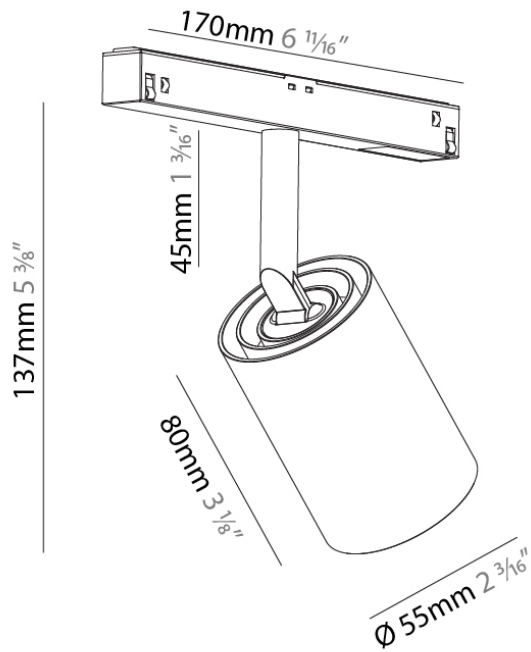

A3CLK25-TRI-SYS COMPONENTS

A3T081-

DESCRIPTION

Centriq - Track Head - 55mm / 2 3/16" - 9.2W LED (Zhaga Standard) - 2700K / 3000K / 4000K - Dimmable

GENERAL

Series: Centriq
Brand: Prolicht
Division: Architectural

PHYSICAL

Shape: Cylinder
Diameter (mm): 55
Diameter (in): 2 3/16
Length (mm): 170
Length (in): 6 11/16
Height (mm): 137
Height (in): 5 3/8
Light Distribution: Adjustable / Direct
Weight (kg): 0.54
Weight (lbs): 1.19
Fixture Finish: SSR / BKV / CWI / CRY / HAB / UFT / ITA / RUA / FTG / MYG / LOD / PUS / FRO / FUP / KIA / POP / BLS / SPG / MEY / GOH / GUM / CHC / COM / ABZ / JAG / OBR / MOS / ROR
Fixture Material: Aluminum

ELECTRICAL

Input Wattage Range: 1 - 9 W
Lamp Type: LED (Zhaga Standard)
Input Wattage (W): 9.2
Total Output Wattage (W): 8.4
Driver Included: No

LED

Delivered Lumen Range: 500 - 999 lm
Number of LEDs: 1
Color Temperature (°K): 2700 / 3000 / 4000
Max. Delivered Lumen (lm): 486 / 524 / 548
Nominal Lumen (lm): 625.3 / 660.1 / 712.4
CRI: >90 CRI
Upon Request: Special Color Temperature ***3500K available in minimum quantities (larger quantities upon request)

OPTICAL

Reflector: 9
Adjustability: Rotational 360°; Tilt 90°
Upon Request: Special Beam Angles

RATINGS AND CERTIFICATIONS

Certified By: Certified for North American Standards
IP rating: IP20