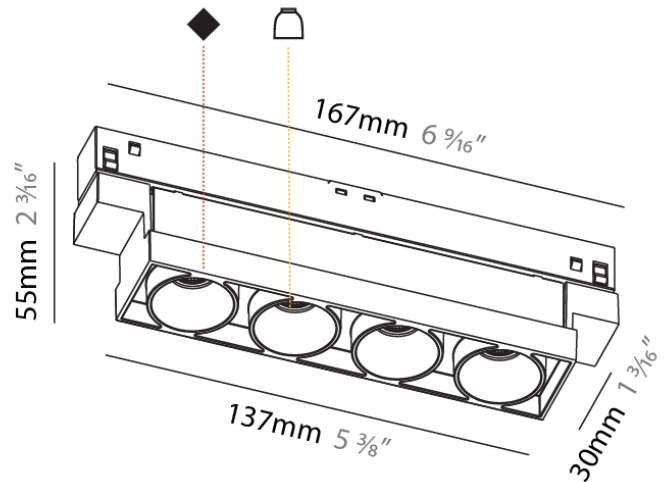

A3CLK25-TRI-SYS COMPONENTS

A380062-

DESCRIPTION

Magiq 4 - Insert for Hypro 30 / 2LOOK4 25 Magtrack - 16.3W LED (Zhaga Standard) - Black - 2700K / 3000K / 4000K - Reflector: 10° / 20° / 40°

GENERAL

Series: Clicktrack
Subseries: Magiq 4 Cell
Brand: Prolicht
Division: Architectural

PHYSICAL

Shape: Rectangle
Length (mm): 167
Length (in): 6 ⁹/₁₆
Width (mm): 30
Width (in): 1 ³/₁₆
Height (mm): 55
Height (in): 2 ³/₁₆
Light Distribution: Direct
Fixture Finish: SSR / BKV / CWI / CRY / HAB / UFT / ITA / RUA / FTG / MYG / LOD / PUS / FRO / FUP / KIA / POP / BLS / SPG / MEY / GOH / GUM / CHC / COM / ABZ / JAG / OBR / MOS / ROR
Fixture Material: Aluminum Die Cast

ELECTRICAL

Input Wattage Range: 10 - 19 W
Lamp Type: LED (Zhaga Standard)
Input Wattage (W): 16.3
Dimming: Non-Dimmable
Driver Included: No
Driver Location: Remote
Driver Type: Constant Voltage - Universal
Driver Class: Class 2
Input Voltage (V): 48
Constant Current (MA): 1050
Upon Request: 0-10Vdc Dimming / DALI

LED

Delivered Lumen Range: 500 - 999 lm
Color Temperature (°K): 2700 / 3000 / 3500 / 4000
Max. Delivered Lumen (lm): 780 / 850 / 862 / 880
CRI: >90 CRI
Lamp Life (hrs): 50000
Upon Request: Special Color Temperature ***3500K available in minimum quantities (larger quantities upon request)

OPTICAL

Reflector°: 10 / 20 / 40
Upon Request: Special Beam Angles

RATINGS AND CERTIFICATIONS

Certified By: Certified for North American Standards
IP rating: IP20