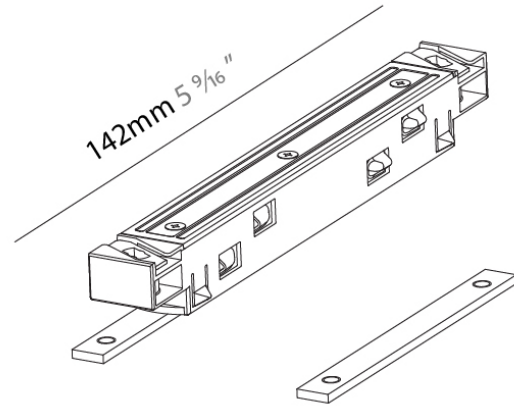

A3CLK25-TRI-SYS COMPONENTS

A38802

DESCRIPTION

Clicktrack 25 - Trimless - Linear Coupler - Black

GENERAL

Series: Clicktrack
Subseries: Clicktrack 25
Brand: Prolicht
Division: Architectural

PHYSICAL

Shape: Rectangle
Length (mm): 142
Length (in): 5 ⁹/₁₆
Width (mm): 18
Width (in): 11/16
Height (mm): 16
Height (in): 10/16
Weight (kg): 0.02
Weight (lbs): 0.044
Fixture Finish: BLK
Fixture Material: Aluminum

RATINGS AND CERTIFICATIONS

Certified By: Certified for North American Standards
IP rating: IP20