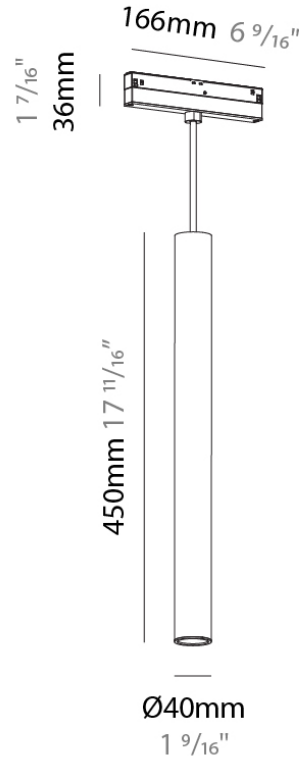

Subcategory: Downlight _____

PHYSICAL

Shape: Cylinder _____

Diameter (mm): 40 _____

Diameter (in): 1 9/16 _____

Height (mm): 450 _____

Height (in): 17 11/16 _____

Max. Overall Height (mm): 2450 _____

Max. Overall Height (in): 96 7/16 _____

Light Distribution: Downlight _____

Weight (kg): 0.856 _____

Weight (lbs): 1.887 _____

Diffuser: Shine Ring 1-6 _____

Fixture Finish: SSR / BKV / CWI / CRY / HAB / UFT / ITA / RUA / FTG / MYG / LOD / PUS / FRO / FUP / KIA / POP / BLS / SPG / MEY / GOH / GUM / CHC / COM / ABZ / JAG / OBR / MOS / ROR _____

Fixture Material: Aluminum _____

Cable Details: 2,000mm or 6000mm Cable - Options: White / Black / Orange / Red _____

ELECTRICAL

Input Wattage Range: 10 - 19 W _____

Lamp Type: LED (Zhaga Standard) _____

Input Wattage (W): 10 _____

Total Output Wattage (W): 9.1 _____

Dimming: Non-Dimmable _____

Driver Included: No _____

Driver Location: Remote _____

Driver Type: Constant Voltage - Universal _____

Driver Class: Class 2 _____

Input Voltage (V): 48 _____

Constant Current (mA): 500 _____

Upon Request: 0-10Vdc dimming / DALI dimming _____

LED

Delivered Lumen Range: 500 - 999 lm _____

Number of LEDs: 1 _____

Color Temperature (°K): 2700 / 3000 / 4000 _____

Max. Delivered Lumen (lm): 788 / 829 / 840 _____

Nominal Lumen (lm): 1016 / 1068 / 1082 _____

CRI: >90 CRI _____

OPTICAL

Reflector°: 40 / 50 _____

RATINGS AND CERTIFICATIONS

Certified By: Certified for North American Standards _____

IP rating: IP20 _____