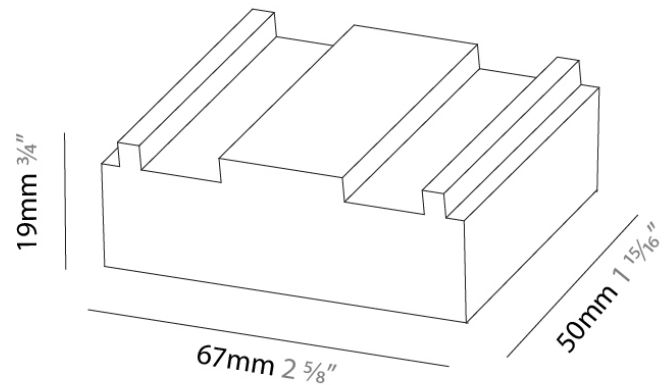

A3CLK25-TRI-SYS COMPONENTS

A38806

DESCRIPTION

Clicktrack 25 - Trimless - Frame Alignment Kit

GENERAL

Series: Clicktrack
Subseries: Clicktrack 25
Brand: Prolicht
Division: Architectural

PHYSICAL

Length (mm): 67
Length (in): 2 ¹⁰/₁₆
Width (mm): 50
Width (in): 1 ¹⁵/₁₆
Height (mm): 19
Height (in): 12/16
Weight (kg): 0.033
Weight (lbs): 0.07
Fixture Finish: BLK

RATINGS AND CERTIFICATIONS

Certified By: Certified for North American Standards
IP rating: IP20