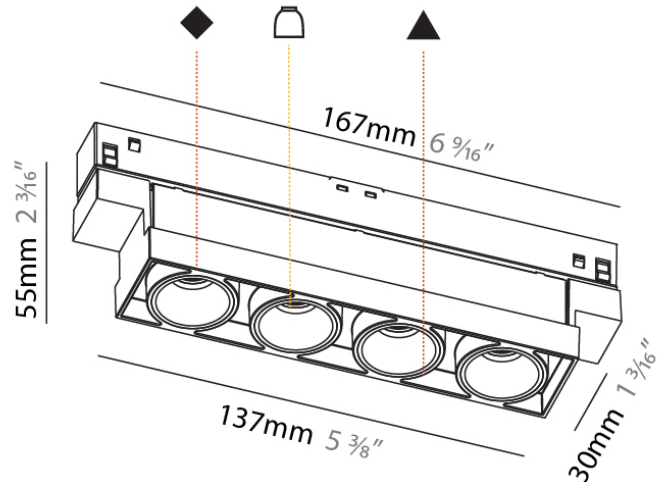

A3CLK25-TRI-SYS COMPONENTS

A380052-

DESCRIPTION

Magiq 4 Korona - Insert for Hypro 30 / 2LOOK4 25 Magtrack - 16.3W LED (Zhaga Standard) - Black - 2700K / 3000K / 4000K - Reflector 10° / 20° / 40°

GENERAL

Series: Magiq
Subseries: Magiq 4 Cell
Brand: Prolicht
Division: Architectural

PHYSICAL

Shape: Rectangle
Length (mm): 167
Length (in): 6 ⁹/₁₆
Width (mm): 30
Width (in): 1 ³/₁₆
Height (mm): 55
Height (in): 2 ³/₁₆
Light Distribution: Direct
Fixture Finish: SSR / BKV / CWI / CRY / HAB / UFT / ITA / RUA / FTG / MYG / LOD / PUS / FRO / FUP / KIA / POP / BLS / SPG / MEY / GOH / GUM / CHC / COM / ABZ / JAG / OBR / MOS / ROR
Fixture Material: Aluminum Die Cast

ELECTRICAL

Input Wattage Range: 10 - 19 W
Lamp Type: LED (Zhaga Standard)
Input Wattage (W): 16.3
Dimming: Non-Dimmable
Driver Included: No
Driver Location: Remote
Driver Type: Constant Voltage - Universal
Driver Class: Class 2
Input Voltage (V): 48
Constant Current (mA): 1050
Upon Request: 0-10Vdc Dimming / DALI

LED

Delivered Lumen Range: 500 - 999 lm
Number of LEDs: 4
Color Temperature (°K): 2700 / 3000 / 3500 / 4000
Max. Delivered Lumen (lm): 780 / 850 / 862 / 880
CRI: >90 CRI
Lamp Life (hrs): 50000
Upon Request: Special Color Temperature ***3500K available in minimum quantities (larger quantities upon request)

OPTICAL

Reflector°: 10 / 20 / 40
Upon Request: Special Beam Angles

RATINGS AND CERTIFICATIONS

Certified By: Certified for North American Standards
IP rating: IP20