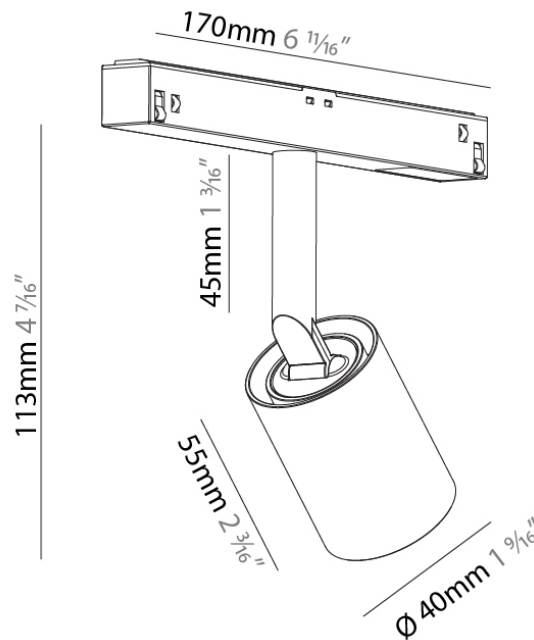

PHYSICAL

Shape: Cylinder _____
Diameter (mm): 40 _____
Diameter (in): 1 9/16 _____
Length (mm): 170 _____
Length (in): 6 11/16 _____
Height (mm): 113 _____
Height (in): 4 7/16 _____
Light Distribution: Adjustable / Direct _____
Weight (kg): 0.117 _____
Weight (lbs): 0.258 _____
Fixture Finish: SSR / BKV / CWI / CRY / HAB / UFT / ITA / RUA / FTG / MYG / LOD / PUS / FRO / FUP / KIA / POP / BLS / SPG / MEY / GOH / GUM / CHC / COM / ABZ / JAG / OBR / MOS / ROR _____
Fixture Material: Aluminum _____

ELECTRICAL

Input Wattage Range: 1 - 9 W _____
Lamp Type: LED (Zhaga Standard) _____
Input Wattage (W): 6.31 _____
Total Output Wattage (W): 5.74 _____
Dimming: Non-Dimmable / 0-10V Dimming _____
Driver Included: No _____
Driver Type: Constant Voltage - 120Vac _____
Driver Class: Class 2 _____
Input Voltage (V): 48 _____

LED

Delivered Lumen Range: 100 - 499 lm _____
Number of LEDs: 1 _____
Color Temperature (°K): 2700 / 3000 / 4000 _____
Max. Delivered Lumen (lm): 360 / 390 / 420 _____
Nominal Lumen (lm): 448.1 / 483.1 / 513.9 _____
CRI: >90 CRI _____
Upon Request: Special Color Temperature ***3500K available in minimum quantities (larger quantities upon request) _____

OPTICAL

Beam Angle: 10 _____
Adjustability: Rotational 360°; Tilt 90° _____
Upon Request: Special Beam Angles _____

RATINGS AND CERTIFICATIONS

Certified By: Certified for North American Standards _____
IP rating: IP20 _____