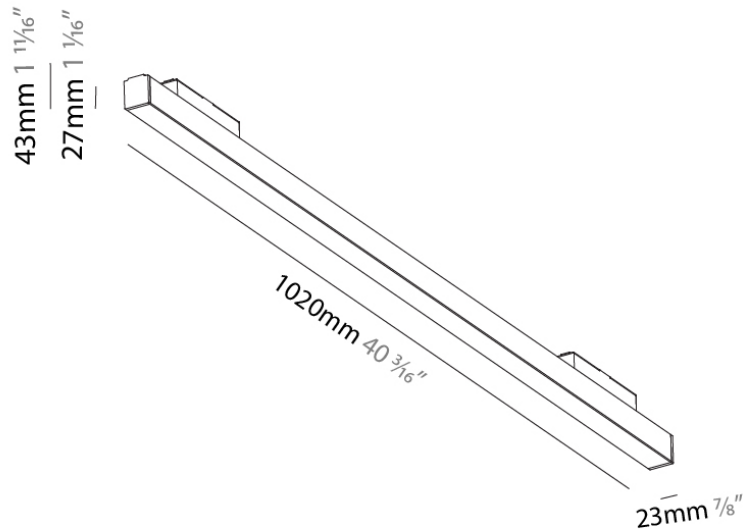

PROJECT	_____
TYPE	_____
NOTES	_____
QUANTITY	_____
DATE	_____

A3CLK25-TRI-SYS COMPONENTS

A3T088-

DESCRIPTION

LED (Zhaga Standard)line - Light Insert - 1020mm / 40 3/16" - 11.1W / 13.3W LED (Zhaga Standard) - 2700K / 3000K / 4000K - Dimmable

GENERAL

Series: Clicktrack
Subseries: Ledline
Brand: Prolicht
Division: Architectural

PHYSICAL

Shape: Rectangle
Length (mm): 1020
Length (in): 40 3/16
Width (mm): 23
Width (in): 7/8
Height (mm): 43
Height (in): 1 11/16
Light Distribution: Direct
Weight (kg): 0.655
Weight (lbs): 1.44
Fixture Material: Aluminum Die Cast

ELECTRICAL

Input Wattage Range: 10 - 19 W
Input Wattage (W): 11.0 / 13.2
Total Output Wattage (W): 10 / 12
Driver Included: No

LED

Delivered Lumen Range: 500 - 999 lm
Color Temperature (°K): 2700 / 3000 / 4000
Max. Delivered Lumen (lm): 600 / 900
Nominal Lumen (lm): 1000 / 1500
CRI: >90 CRI
Upon Request: Special Color Temperature

RATINGS AND CERTIFICATIONS

Certified By: Certified for North American Standards
IP rating: IP20