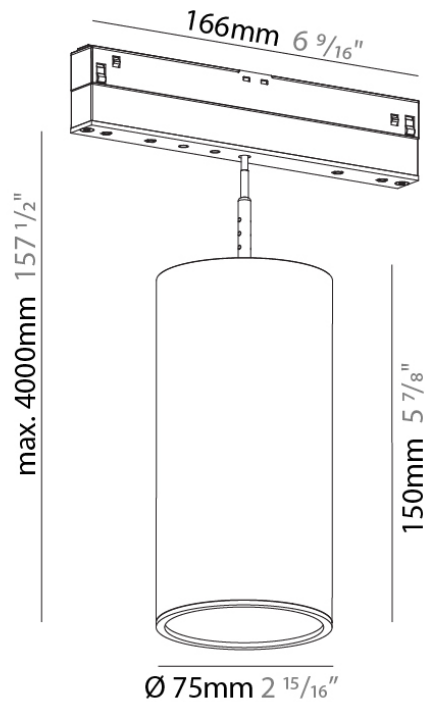

GENERAL

Series: Hangover

Subseries: Hangover Plug 75

Brand: Prolicht

Division: Architectural

Mounting Type: Track

Mounting Location: Ceiling

Subcategory: Downlight

PHYSICAL

Shape: Cylinder

Diameter (mm): 75

Diameter (in): 2 15/16

Height (mm): 150

Height (in): 5 7/8

Max. Overall Height (mm): 2150

Max. Overall Height (in): 84 5/8

Light Distribution: Downlight

Weight (kg): 0.433

Weight (lbs): 0.955

Diffuser: Shine Ring 1-6

Fixture Finish: SSR / BKV / CWI / CRY / HAB / UFT / ITA / RUA / FTG / MYG / LOD / PUS / FRO / FUP / KIA / POP / BLS / SPG / MEY / GOH / GUM / CHC / COM / ABZ / JAG / OBR / MOS / ROR

Fixture Material: Aluminum

Cable Details: 2,000mm or 6000mm Cable - Options: White / Black / Orange / Red

ELECTRICAL

Input Wattage Range: 10 - 19 W

Lamp Type: LED (Zhaga Standard)

Input Wattage (W): 10

Total Output Wattage (W): 8.1

Dimming: Non-Dimmable

Driver Included: No

Driver Location: Remote

Driver Type: Constant Voltage - Universal

Driver Class: Class 2

Input Voltage (V): 48

Constant Current (MA): 500

Upon Request: 0-10Vdc dimming / DALI dimming

LED

Delivered Lumen Range: 500 - 999 lm

Number of LEDs: 1

Color Temperature (°K): 2700 / 3000 / 4000

Max. Delivered Lumen (lm): 708 - 788

CRI: >90 CRI

Lamp Life (hrs): 50000

OPTICAL

Optic°: 9 / 24 / 39

RATINGS AND CERTIFICATIONS

Certified By: Certified for North American Standards

IP rating: IP20