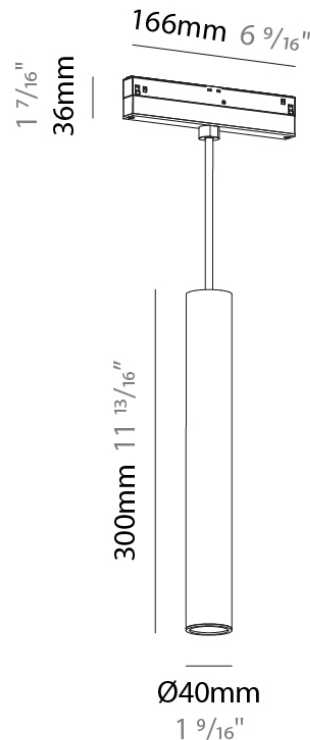

GENERAL

Series: Hangover

Subseries: Hangover 40

Brand: Prolicht

Division: Architectural

Mounting Type: Track

Mounting Location: Ceiling

Subcategory: Downlight

PHYSICAL

Shape: Cylinder

Diameter (mm): 40

Diameter (in): 1 9/16

Height (mm): 300

Height (in): 11 13/16

Max. Overall Height (mm): 2300

Max. Overall Height (in): 90 9/16

Light Distribution: Downlight

Weight (kg): 0.666

Weight (lbs): 1.468

Diffuser: Shine Ring 1-6

Fixture Finish: SSR / BKV / CWI / CRY / HAB / UFT / ITA / RUA / FTG / MYG / LOD / PUS / FRO / FUP / KIA / POP / BLS / SPG / MEY / GOH / GUM / CHC / COM / ABZ / JAG / OBR / MOS / ROR

Fixture Material: Aluminum

Cable Details: 2,000mm or 6000mm Cable - Options: White / Black / Orange / Red

ELECTRICAL

Input Wattage Range: 10 - 19 W

Lamp Type: LED (Zhaga Standard)

Input Wattage (W): 10

Total Output Wattage (W): 9.1

Dimming: Non-Dimmable

Driver Included: No

Driver Location: Remote

Driver Type: Constant Voltage - Universal

Driver Class: Class 2

Input Voltage (V): 48

Constant Current (MA): 500

Upon Request: 0-10Vdc dimming / DALI dimming

LED

Delivered Lumen Range: 500 - 999 lm

Number of LEDs: 1

Color Temperature (°K): 2700 / 3000 / 4000

Max. Delivered Lumen (lm): 788 / 829 / 840

Nominal Lumen (lm): 1016 / 1068 / 1082

CRI: >90 CRI

OPTICAL

Reflector°: 40 / 50

RATINGS AND CERTIFICATIONS

Certified By: Certified for North American Standards

IP rating: IP20