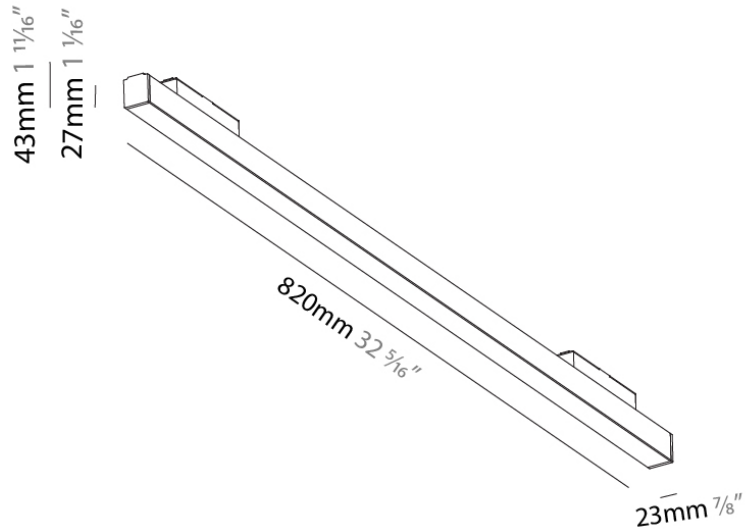

PROJECT	
TYPE	
NOTES	
QUANTITY	
DATE	

A3CLK25-TRI-SYS COMPONENTS

A3T087-

DESCRIPTION

LED (Zhaga Standard)line - Light Insert - 820mm / 32 5/16" - 8.9W / 10.7W LED (Zhaga Standard) - 2700K / 3000K / 4000K - Dimmable

GENERAL

Series: Clicktrack
Subseries: Ledline
Brand: Prolicht
Division: Architectural

PHYSICAL

Shape: Rectangle
Length (mm): 820
Length (in): 32 5/16
Width (mm): 23
Width (in): 7/8
Height (mm): 43
Height (in): 1 11/16
Light Distribution: Direct
Weight (kg): 0.531
Weight (lbs): 1.17
Fixture Material: Aluminum Die Cast

ELECTRICAL

Input Wattage Range: 1 - 9 W
Lamp Type: LED (Zhaga Standard)
Input Wattage (W): 8.8 / 10.6
Total Output Wattage (W): 8 / 9.6
Dimming: Non-Dimmable / 0-10V Dimming
Driver Included: No
Input Voltage (V): 48

LED

Delivered Lumen Range: 500 - 999 lm
Color Temperature (°K): 2700 / 3000 / 4000
Max. Delivered Lumen (lm): 480 / 720
Nominal Lumen (lm): 800 / 1200
CRI: >90 CRI
Upon Request: Special Color Temperature

RATINGS AND CERTIFICATIONS

Certified By: Certified for North American Standards
IP rating: IP20