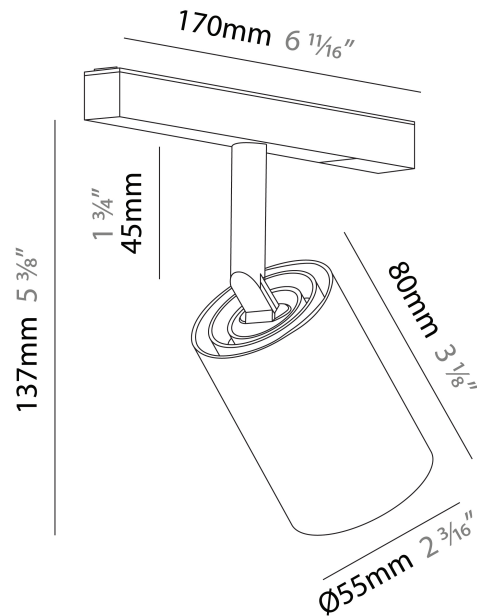

GENERAL

Series: Centriq
Brand: Prolicht
Division: Architectural
Mounting Type: Track

PHYSICAL

Shape: Cylinder
Diameter (mm): 55
Diameter (in): 2 3/16
Length (mm): 170
Length (in): 6 11/16
Height (mm): 137
Height (in): 5 3/8
Light Distribution: Adjustable / Direct
Weight (kg): 0.548
Weight (lbs): 1.21
Fixture Finish: SSR / BKV / CWI / CRY / HAB / UFT / ITA / RUA / FTG / MYG / LOD / PUS / FRO / FUP / KIA / POP / BLS / SPG / MEY / GOH / GUM / CHC / COM / ABZ / JAG / OBR / MOS / ROR
Fixture Material: Aluminum

ELECTRICAL

Input Wattage Range: 10 - 19 W
Lamp Type: LED (Zhaga Standard)
Input Wattage (W): 11.8
Total Output Wattage (W): 11.2
Dimming: Non-Dimmable
Driver Included: No
Driver Type: Constant Voltage - Universal
Driver Class: Class 2
Input Voltage (V): 48
Constant Current (MA): 600
Upon Request: 0-10Vdc dimming

LED

Delivered Lumen Range: 500 - 999 lm
Number of LEDs: 1
Color Temperature (°K): 2700 / 3000 / 4000
Max. Delivered Lumen (lm): 720 / 760 / 820
Nominal Lumen (lm): 1196 / 1257 / 1275
CRI: >90 CRI
Lamp Life (hrs): 50000
Upon Request: Special Color Temperature ***3500K available in minimum quantities (larger quantities upon request)

OPTICAL

Reflector°: 17 / 33 / 46
Optic°: 15 / 25 / 35
Adjustability: Rotational 360°; Tilt 90°
Upon Request: Special Beam Angles

RATINGS AND CERTIFICATIONS

Certified By: Certified for North American Standards
IP rating: IP20