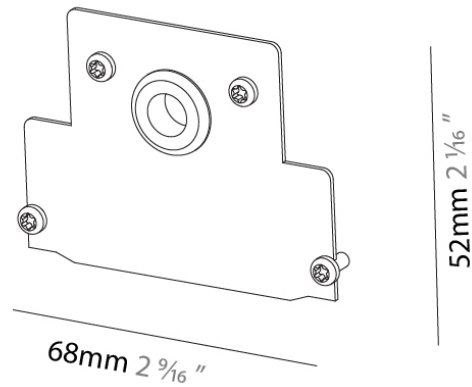

PROJECT	
TYPE	
NOTES	
QUANTITY	
DATE	

A3CLK25-TRI-SYS COMPONENTS

A38801

DESCRIPTION

Clicktrack 25 - Trimless - End Cap - Black

GENERAL

Series: Clicktrack
Subseries: Clicktrack 25
Brand: Prolicht
Division: Architectural

PHYSICAL

Length (mm): 68
Length (in): 2 ¹¹/₁₆
Width (mm): 9
Width (in): 6/16
Height (mm): 52
Height (in): 2 ¹/₁₆
Weight (kg): 0.026
Weight (lbs): 0.057
Fixture Material: Aluminum

RATINGS AND CERTIFICATIONS

Certified By: Certified for North American Standards
IP rating: IP20