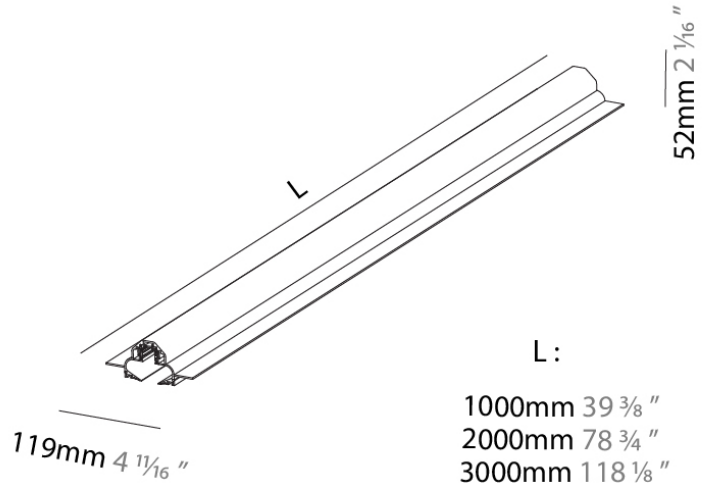

PROJECT	
TYPE	
NOTES	
QUANTITY	
DATE	

A3CLK25-TRI-SYS COMPONENTS TRIMLESS

A35643-

DESCRIPTION

Clicktrack 25 - Trimless - 1000mm / 39 3/8" Aluminum Profile - Black - Max 3000mm / 118 1/8"

GENERAL

Series: Clicktrack
Subseries: Clicktrack 25
Brand: Prolicht
Division: Architectural
Mounting Type: Trimless
Mounting Location: Ceiling
Subcategory: Profile

PHYSICAL

Shape: Rectangle
Length (mm): 1000
Length (in): 39 3/8
Width (mm): 119
Width (in): 4 11/16
Height (mm): 52
Height (in): 2 1/16
Fixture Finish: BLK
Fixture Material: Extruded Aluminum

RATINGS AND CERTIFICATIONS

Certified By: Certified for North American Standards
IP rating: IP20