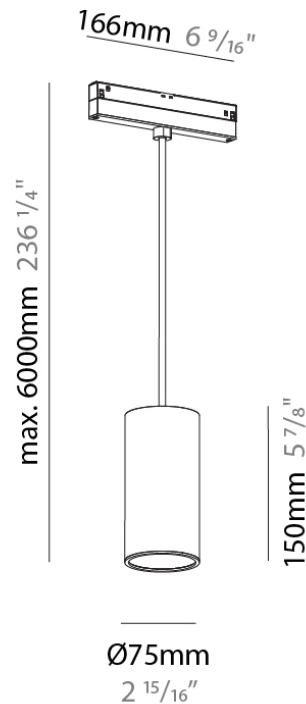

GENERAL

Series: Hangover
Subseries: Hangover 75
Brand: Prolicht
Division: Architectural
Mounting Type: Track
Mounting Location: Ceiling
Subcategory: Downlight

PHYSICAL

Shape: Cylinder
Diameter (mm): 75
Diameter (in): 2 15/16
Height (mm): 150
Height (in): 5 7/8
Max. Overall Height (mm): 2150
Max. Overall Height (in): 84 5/8
Light Distribution: Downlight
Weight (kg): 0.433
Weight (lbs): 0.955
Diffuser: Shine Ring 1-6
Fixture Finish: SSR / BKV / CWI / CRY / HAB / UFT / ITA / RUA / FTG / MYG / LOD / PUS / FRO / FUP / KIA / POP / BLS / SPG / MEY / GOH / GUM / CHC / COM / ABZ / JAG / OBR / MOS / ROR
Fixture Material: Aluminum
Cable Details: 2,000mm or 6000mm Cable - Options: White / Black / Orange / Red

ELECTRICAL

Input Wattage Range: 10 - 19 W
Lamp Type: LED (Zhaga Standard)
Input Wattage (W): 10
Total Output Wattage (W): 8.1
Dimming: Non-Dimmable
Driver Included: No
Driver Location: Remote
Driver Type: Constant Voltage - Universal
Driver Class: Class 2
Input Voltage (V): 48
Constant Current (mA): 500
Upon Request: 0-10Vdc dimming / DALI dimming

LED

Delivered Lumen Range: 500 - 999 lm
Number of LEDs: 1
Color Temperature (°K): 2700 / 3000 / 4000
Max. Delivered Lumen (lm): 898 / 944 / 956
Nominal Lumen (lm): 1016 / 1068 / 1082
CRI: >90 CRI
Lamp Life (hrs): 50000

OPTICAL

Reflector: 18 / 36 / 52

RATINGS AND CERTIFICATIONS

Certified By: Certified for North American Standards
IP rating: IP20