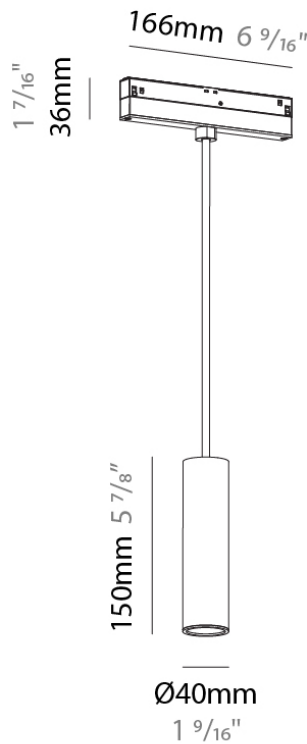

Subcategory: Downlight _____

PHYSICAL

Shape: Cylinder _____

Diameter (mm): 40 _____

Diameter (in): 1 9/16 _____

Height (mm): 150 _____

Height (in): 5 7/8 _____

Max. Overall Height (mm): 2150 _____

Max. Overall Height (in): 84 5/8 _____

Light Distribution: Downlight _____

Weight (kg): 0.433 _____

Weight (lbs): 0.955 _____

Diffuser: Shine Ring 1-6 _____

Fixture Finish: SSR / BKV / CWI / CRY / HAB / UFT / ITA / RUA / FTG / MYG / LOD / PUS / FRO / FUP / KIA / POP / BLS / SPG / MEY / GOH / GUM / CHC / COM / ABZ / JAG / OBR / MOS / ROR _____

Fixture Material: Aluminum _____

Cable Details: 2,000mm or 6000mm Cable - Options: White / Black / Orange / Red _____

ELECTRICAL

Input Wattage Range: 10 - 19 W _____

Lamp Type: LED (Zhaga Standard) _____

Input Wattage (W): 10 _____

Total Output Wattage (W): 9.1 _____

Dimming: Non-Dimmable _____

Driver Included: No _____

Driver Type: Constant Voltage - Universal _____

Driver Class: Class 2 _____

Input Voltage (V): 48 _____

Constant Current (mA): 500 _____

Upon Request: 0-10Vdc dimming / DALI dimming _____

LED

Delivered Lumen Range: 500 - 999 lm _____

Number of LEDs: 1 _____

Color Temperature (°K): 2700 / 3000 / 4000 _____

Max. Delivered Lumen (lm): 788 / 829 / 840 _____

Nominal Lumen (lm): 1016 / 1068 / 1082 _____

CRI: >90 CRI _____

Lamp Life (hrs): 50000 _____

OPTICAL

Reflector°: 40 / 50 _____

RATINGS AND CERTIFICATIONS

Certified By: Certified for North American Standards _____

IP rating: IP20 _____