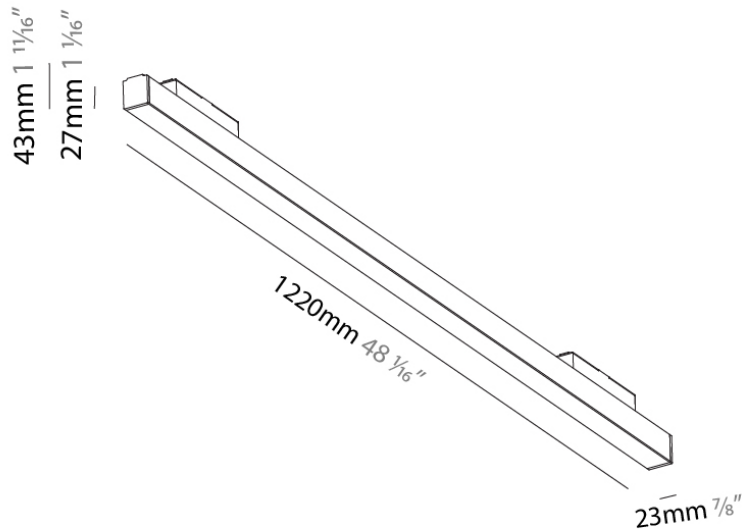

PROJECT	
TYPE	
NOTES	
QUANTITY	
DATE	

A3CLK25-TRI-SYS COMPONENTS

A3T089-

DESCRIPTION

LED (Zhaga Standard)line - Light Insert - 1220mm / 48 1/16" - 13.3W LED (Zhaga Standard) - 2700K / 3000K / 4000K - Dimmable

GENERAL

Series: Clicktrack
Subseries: Ledline
Brand: Prolicht
Division: Architectural

PHYSICAL

Shape: Rectangle
Length (mm): 1220
Length (in): 48 1/16
Width (mm): 23
Width (in): 7/8
Height (mm): 43
Height (in): 1 11/16
Light Distribution: Direct
Weight (kg): 0.764
Weight (lbs): 1.684
Fixture Material: Aluminum Die Cast

ELECTRICAL

Input Wattage Range: 10 - 19 W
Lamp Type: LED (Zhaga Standard)
Input Wattage (W): 13.2 / 15.8
Total Output Wattage (W): 12 /
Dimming: 0-10V Dimming
Driver Included: No

LED

Delivered Lumen Range: 500 - 1999 lm
Color Temperature (°K): 2700 / 3000 / 4000
Max. Delivered Lumen (lm): 720 / 1080
Nominal Lumen (lm): 1200
CRI: >90 CRI
Upon Request: Special Color Temperature

RATINGS AND CERTIFICATIONS

Certified By: Certified for North American Standards
IP rating: IP20