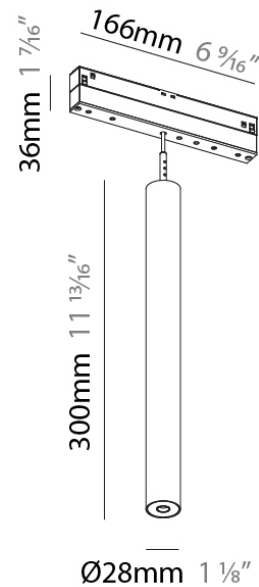

GENERAL

Series: Clicktrack
Subseries: Hangover Plug Standard (Track Insert)
Brand: Prolicht
Division: Architectural
Mounting Type: Track
Mounting Location: Ceiling
Subcategory: Pendant

PHYSICAL

Shape: Cylinder
Diameter (mm): 28
Diameter (in): 1 1/8
Height (mm): 300
Height (in): 11 13/16
Max. Overall Height (mm): 2300
Max. Overall Height (in): 90 9/16
Light Distribution: Downlight
Weight (kg): 0.32
Weight (lbs): 0.706
Fixture Finish: SSR / BKV / CWI / CRY / HAB / UFT / ITA / RUA / FTG / MYG / LOD / PUS / FRO / FUP / KIA / POP / BLS / SPG / MEY / GOH / GUM / CHC / COM / ABZ / JAG / OBR / MOS / ROR
Fixture Material: Aluminum
Cable Details: 2,000mm or 4,000mm Cable - Black

ELECTRICAL

Input Wattage Range: 1 - 9 W
Lamp Type: LED (Zhaga Standard)
Input Wattage (W): 6.4
Total Output Wattage (W): 5.8
Dimming: Non-Dimmable
Driver Included: No
Driver Location: Remote
Driver Type: Constant Voltage - Universal
Driver Class: Class 2
Input Voltage (V): 48
Constant Current (MA): 500
Upon Request: 0-10Vdc dimming / DALI dimming

LED

Number of LEDs: 1
Color Temperature (°K): 2700 / 3000 / 4000
Max. Delivered Lumen (lm): 328 / 363 / 386
CRI: >90 CRI
Upon Request: ***3500K available in minimum quantities (larger quantities upon request)

OPTICAL

Optic°: 24 / 32 / 34 / 55 / 58

RATINGS AND CERTIFICATIONS

Certified By: Certified for North American Standards
IP rating: IP20