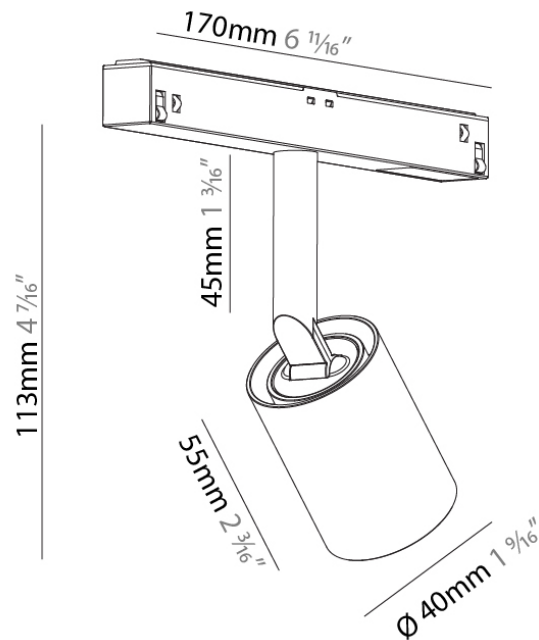

PROJECT	
TYPE	
NOTES	
QUANTITY	
DATE	

A3CLK30-SUR-SYS COMPONENTS

A3T080-

DESCRIPTION

Centriq - Track Head - 40mm / 1 9/16" - 6.6W LED (Zhaga Standard) - 2700K / 3000K / 4000K - Dimmable - Reflector: 20°/31°/36°/40°/50°

GENERAL

Series: Centriq
Brand: Prolicht
Division: Architectural

PHYSICAL

Shape: Cylinder
Diameter (mm): 40
Diameter (in): 1 9/16
Length (mm): 170
Length (in): 6 11/16
Height (mm): 113
Height (in): 4 7/16
Light Distribution: Adjustable / Direct
Weight (kg): 0.144
Weight (lbs): 0.318
Fixture Finish: SSR / BKV / CWI / CRY / HAB / UFT / ITA / RUA / FTG / MYG / LOD / PUS / FRO / FUP / KIA / POP / BLS / SPG / MEY / GOH / GUM / CHC / COM / ABZ / JAG / OBR / MOS / ROR
Fixture Material: Aluminum

ELECTRICAL

Input Wattage Range: 1 - 9 W
Lamp Type: LED (Zhaga Standard)
Input Wattage (W): 6.5
Total Output Wattage (W): 5.9
Driver Included: No

LED

Delivered Lumen Range: 500 - 999 lm
Number of LEDs: 1
Color Temperature (°K): 2700 / 3000 / 4000
Max. Delivered Lumen (lm): 468 / 490 / 520
Nominal Lumen (lm): 732 / 769 / 780
CRI: >90 CRI
Upon Request: Special Color Temperature ***3500K available in minimum quantities (larger quantities upon request)

OPTICAL

Reflector°: 20 / 40 / 50
Optic°: 31 / 36
Adjustability: Rotational 360°; Tilt 90°
Upon Request: Special Beam Angles

RATINGS AND CERTIFICATIONS

Certified By: Certified for North American Standards
IP rating: IP20