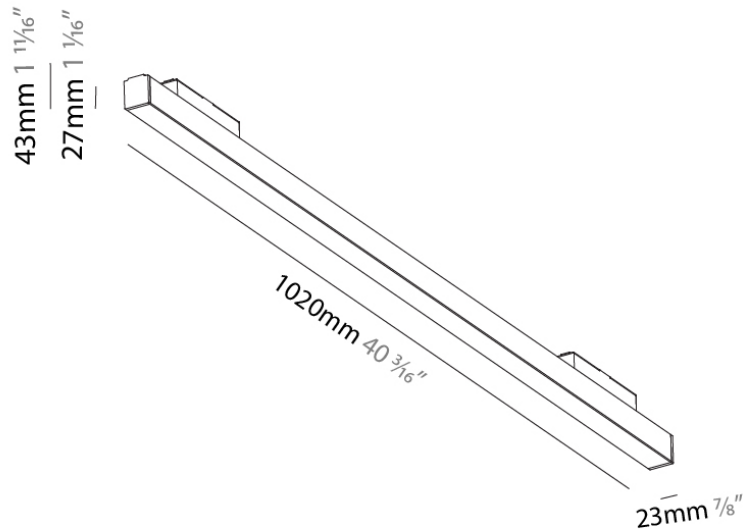

A3CLK30-SUR-SYS COMPONENTS

A3T088-

DESCRIPTION

LED (Zhaga Standard)line - Light Insert - 1020mm / 40 3/16" - 11.1W / 13.3W LED (Zhaga Standard) - 2700K / 3000K / 4000K - Dimmable

GENERAL

Series: Clicktrack _____
Subseries: Ledline _____
Brand: Prolicht _____
Division: Architectural _____

PHYSICAL

Shape: Rectangle _____
Length (mm): 1020 _____
Length (in): 40 3/16 _____
Width (mm): 23 _____
Width (in): 7/8 _____
Height (mm): 43 _____
Height (in): 1 11/16 _____
Light Distribution: Direct _____
Weight (kg): 0.655 _____
Weight (lbs): 1.44 _____
Fixture Material: Aluminum Die Cast _____

ELECTRICAL

Input Wattage Range: 10 - 19 W _____
Input Wattage (W): 11.0 / 13.2 _____
Total Output Wattage (W): 10 / 12 _____
Driver Included: No _____

LED

Delivered Lumen Range: 500 - 999 lm _____
Color Temperature (°K): 2700 / 3000 / 4000 _____
Max. Delivered Lumen (lm): 600 / 900 _____
Nominal Lumen (lm): 1000 / 1500 _____
CRI: >90 CRI _____
Upon Request: Special Color Temperature _____

RATINGS AND CERTIFICATIONS

Certified By: Certified for North American Standards _____
IP rating: IP20 _____