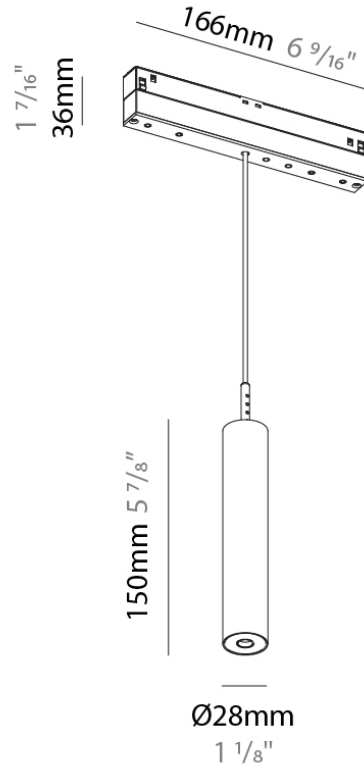

ELECTRICAL

Input Wattage Range: 1 - 9 W
Lamp Type: LED (Zhaga Standard)
Input Wattage (W): 6.4
Total Output Wattage (W): 5.8
Dimming: Non-Dimmable
Driver Included: No
Driver Location: Remote
Driver Type: Constant Voltage - Universal
Driver Class: Class 2
Input Voltage (V): 48
Constant Current (mA): 500
Upon Request: 0-10Vdc dimming / DALI dimming

LED

Delivered Lumen Range: 100 - 499 lm
Number of LEDs: 1
Color Temperature (°K): 2700 / 3000 / 4000
Max. Delivered Lumen (lm): 328 / 363 / 386
CRI: >90 CRI
Upon Request: ***3500K available in minimum quantities (larger quantities upon request)

OPTICAL

Optic°: 24 / 32 / 34 / 55 / 58

RATINGS AND CERTIFICATIONS

Certified By: Certified for North American Standards

IP rating: IP20
Zaneen Group Inc. © 2024, T 1800-388-3382, F 416-247-9319, www.zaneen.com

Available for International specifications by adding 'INT' at the end of the existing Model #. For assistance on 'custom' specifications, contact zteam@zaneen.com. In a constant effort to supply the best product, we reserve the right to change specifications or materials without notice. The most recent specification sheets are found at zaneen.com