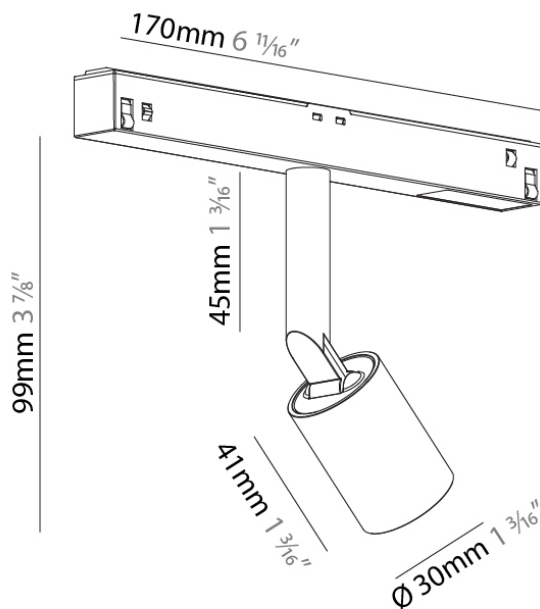

GENERAL

Series: Centriq
Subseries: Centriq 125
Brand: Prolicht
Division: Architectural

PHYSICAL

Shape: Cylinder
Diameter (mm): 30
Diameter (in): 1 3/16
Length (mm): 170
Length (in): 6 11/16
Height (mm): 99
Height (in): 3 7/8
Light Distribution: Adjustable / Direct
Weight (kg): 0.063
Weight (lbs): 0.139
Fixture Finish: SSR / BKV / CWI / CRY / HAB / UFT / ITA / RUA / FTG / MYG / LOD / PUS / FRO / FUP / KIA / POP / BLS / SPG / MEY / GOH / GUM / CHC / COM / ABZ / JAG / OBR / MOS / ROR
Fixture Material: Aluminum

ELECTRICAL

Input Wattage Range: 1 - 9 W
Lamp Type: LED (Zhaga Standard)
Input Wattage (W): 4.3
Total Output Wattage (W): 3.9
Dimming: Non-Dimmable
Driver Included: No
Driver Location: Remote
Driver Type: Constant Voltage - Universal
Driver Class: Class 2
Input Voltage (V): 48
Constant Current (MA): 340
Upon Request: 0-10Vdc dimming / DALI dimming

LED

Delivered Lumen Range: 100 - 499 lm
Number of LEDs: 1
Color Temperature (°K): 2700 / 3000 / 4000
Max. Delivered Lumen (lm): 260 / 270 / 290
Nominal Lumen (lm): 343.9 / 359.9 / 391.8
CRI: >90 CRI
Upon Request: Special Color Temperature ***3500K available in minimum quantities (larger quantities upon request)

OPTICAL

Optic°: 24 / 32
Adjustability: Rotational 360°; Tilt 90°
Upon Request: Special Beam Angles

RATINGS AND CERTIFICATIONS

Certified By: Certified for North American Standards
IP rating: IP20