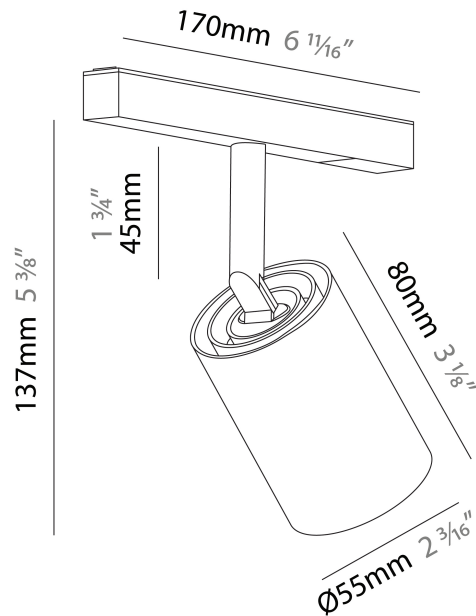

PHYSICAL

Shape: Cylinder
 Diameter (mm): 30
 Diameter (in): 1 3/16
 Length (mm): 170
 Length (in): 6 11/16
 Height (mm): 99
 Height (in): 3 7/8
 Light Distribution: Adjustable / Direct
 Weight (kg): 0.063
 Weight (lbs): 0.139
 Fixture Finish: SSR / BKV / CWI / CRY / HAB / UFT / ITA / RUA / FTG / MYG / LOD / PUS / FRO / FUP / KIA / POP / BLS / SPG / MEY / GOH / GUM / CHC / COM / ABZ / JAG / OBR / MOS / ROR
 Fixture Material: Aluminum

Shape: Cylinder
 Diameter (mm): 40
 Diameter (in): 1 9/16
 Length (mm): 170
 Length (in): 6 11/16
 Height (mm): 113
 Height (in): 4 7/16
 Light Distribution: Adjustable / Direct
 Weight (kg): 0.117
 Weight (lbs): 0.258
 Fixture Finish: SSR / BKV / CWI / CRY / HAB / UFT / ITA / RUA / FTG / MYG / LOD / PUS / FRO / FUP / KIA / POP / BLS / SPG / MEY / GOH / GUM / CHC / COM / ABZ / JAG / OBR / MOS / ROR
 Fixture Material: Aluminum

PHYSICAL

Shape: Cylinder
 Diameter (mm): 40
 Diameter (in): 1 9/16
 Length (mm): 170
 Length (in): 6 11/16
 Height (mm): 113
 Height (in): 4 7/16
 Light Distribution: Adjustable / Direct
 Weight (kg): 0.144
 Weight (lbs): 0.318
 Fixture Finish: SSR / BKV / CWI / CRY / HAB / UFT / ITA / RUA / FTG / MYG / LOD / PUS / FRO / FUP / KIA / POP / BLS / SPG / MEY / GOH / GUM / CHC / COM / ABZ / JAG / OBR / MOS / ROR
 Fixture Material: Aluminum

OPTICAL

Reflector°: 17 / 33 / 46
 Optic°: 15 / 25 / 35
 Adjustability: Rotational 360°; Tilt 90°
 Upon Request: Special Beam Angles

RATINGS AND CERTIFICATIONS

Certified By: Certified for North American Standards
 IP rating: IP20