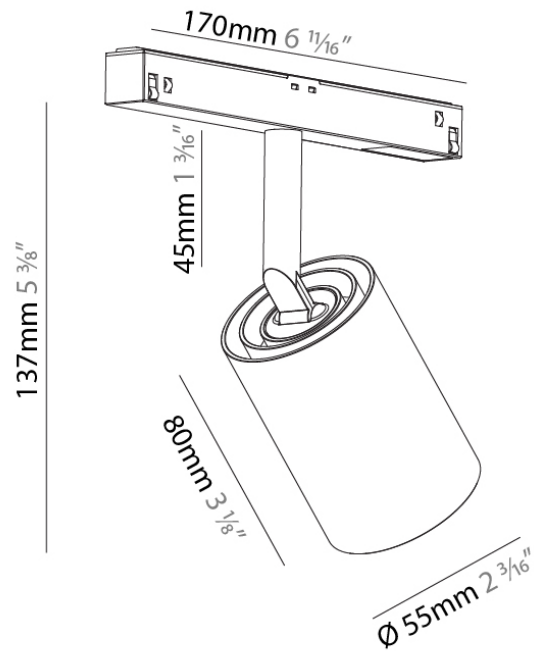

A3T081-

DESCRIPTION

Centriq - Track Head - 55mm / 2 3/16" - 9.2W LED (Zhaga Standard) - 2700K / 3000K / 4000K - Dimmable

GENERAL

Series: Centriq _____
Brand: Prolicht _____
Division: Architectural _____

PHYSICAL

Shape: Cylinder _____
Diameter (mm): 55 _____
Diameter (in): 2 3/16 _____
Length (mm): 170 _____
Length (in): 6 11/16 _____
Height (mm): 137 _____
Height (in): 5 3/8 _____
Light Distribution: Adjustable / Direct _____
Weight (kg): 0.54 _____
Weight (lbs): 1.19 _____
Fixture Finish: SSR / BKV / CWI / CRY / HAB / UFT / ITA / RUA / FTG / MYG / LOD / PUS / FRO / FUP / KIA / POP / BLS / SPG / MEY / GOH / GUM / CHC / COM / ABZ / JAG / OBR / MOS / ROR _____
Fixture Material: Aluminum _____

ELECTRICAL

Input Wattage Range: 1 - 9 W _____
Lamp Type: LED (Zhaga Standard) _____
Input Wattage (W): 9.2 _____
Total Output Wattage (W): 8.4 _____
Driver Included: No _____

LED

Delivered Lumen Range: 500 - 999 lm _____
Number of LEDs: 1 _____
Color Temperature (°K): 2700 / 3000 / 4000 _____
Max. Delivered Lumen (lm): 486 / 524 / 548 _____
Nominal Lumen (lm): 625.3 / 660.1 / 712.4 _____
CRI: >90 CRI _____
Upon Request: Special Color Temperature ***3500K available in minimum quantities (larger quantities upon request) _____

OPTICAL

Reflector: 9 _____
Adjustability: Rotational 360°; Tilt 90° _____
Upon Request: Special Beam Angles _____

RATINGS AND CERTIFICATIONS

Certified By: Certified for North American Standards _____
IP rating: IP20 _____