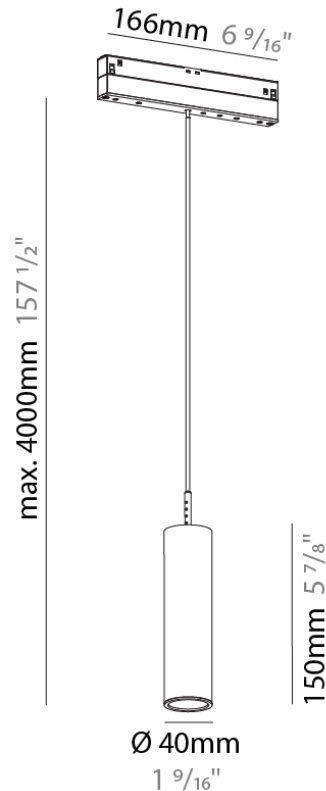

GENERAL

Series: Hangover

Subseries: Hangover Plug 40

Brand: Prolicht

Division: Architectural

Mounting Type: Track

Mounting Location: Ceiling

Subcategory: Downlight

PHYSICAL

Shape: Cylinder

Diameter (mm): 40

Diameter (in): 1 9/16

Height (mm): 150

Height (in): 5 7/8

Max. Overall Height (mm): 2150

Max. Overall Height (in): 84 5/8

Light Distribution: Downlight

Weight (kg): 0.433

Weight (lbs): 0.955

Diffuser: Shine Ring 1-6

Fixture Finish: SSR / BKV / CWI / CRY / HAB / UFT / ITA / RUA / FTG / MYG / LOD / PUS / FRO / FUP / KIA / POP / BLS / SPG / MEY / GOH / GUM / CHC / COM / ABZ / JAG / OBR / MOS / ROR

Fixture Material: Aluminum

Cable Details: 2,000mm or 6000mm Cable - Options: White / Black / Orange / Red

ELECTRICAL

Input Wattage Range: 10 - 19 W

Lamp Type: LED (Zhaga Standard)

Input Wattage (W): 10

Total Output Wattage (W): 8.1

Dimming: Non-Dimmable

Driver Included: No

Driver Location: Remote

Driver Type: Constant Voltage - Universal

Driver Class: Class 2

Input Voltage (V): 48

Constant Current (mA): 500

Upon Request: 0-10Vdc dimming / DALI dimming

LED

Delivered Lumen Range: 500 - 999 lm

Number of LEDs: 1

Color Temperature (°K): 2700 / 3000 / 4000

Max. Delivered Lumen (lm): 788 / 829 / 840

Nominal Lumen (lm): 1016 / 1068 / 1082

CRI: >90 CRI

OPTICAL

Reflector°: 40 / 50

RATINGS AND CERTIFICATIONS

Certified By: Certified for North American Standards

IP rating: IP20