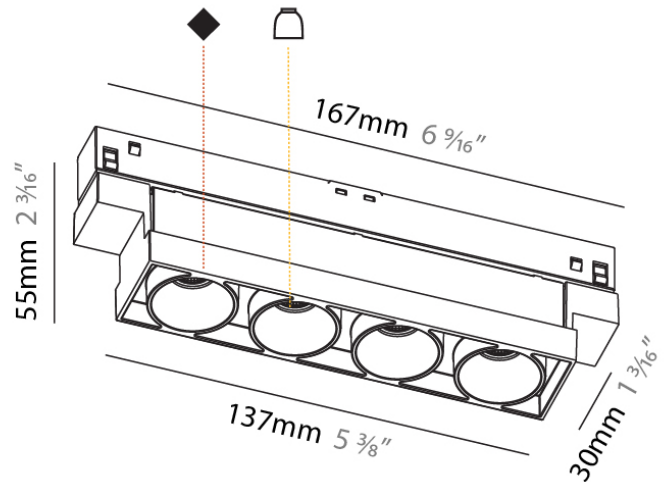

PROJECT	
TYPE	
NOTES	
QUANTITY	
DATE	

A3CLK30-SUR-SYS COMPONENTS

A380062-

DESCRIPTION

Magiq 4 - Insert for Hypro 30 / 2LOOK4 25 Magtrack - 16.3W LED (Zhaga Standard) - Black - 2700K / 3000K / 4000K - Reflector: 10° / 20° / 40°

GENERAL

Series: Clicktrack
Subseries: Magiq 4 Cell
Brand: Prolicht
Division: Architectural

PHYSICAL

Shape: Rectangle
Length (mm): 167
Length (in): 6 ⁹/₁₆
Width (mm): 30
Width (in): 1 ³/₁₆
Height (mm): 55
Height (in): 2 ³/₁₆
Light Distribution: Direct
Fixture Finish: SSR / BKV / CWI / CRY / HAB / UFT / ITA / RUA / FTG / MYG / LOD / PUS / FRO / FUP / KIA / POP / BLS / SPG / MEY / GOH / GUM / CHC / COM / ABZ / JAG / OBR / MOS / ROR
Fixture Material: Aluminum Die Cast

ELECTRICAL

Input Wattage Range: 10 - 19 W
Lamp Type: LED (Zhaga Standard)
Input Wattage (W): 16.3
Dimming: Non-Dimmable
Driver Included: No
Driver Location: Remote
Driver Type: Constant Voltage - Universal
Driver Class: Class 2
Input Voltage (V): 48
Constant Current (mA): 1050
Upon Request: 0-10Vdc Dimming / DALI

LED

Delivered Lumen Range: 500 - 999 lm
Color Temperature (°K): 2700 / 3000 / 3500 / 4000
Max. Delivered Lumen (lm): 780 / 850 / 862 / 880
CRI: >90 CRI
Lamp Life (hrs): 50000
Upon Request: Special Color Temperature ***3500K available in minimum quantities (larger quantities upon request)

OPTICAL

Reflector°: 10 / 20 / 40
Upon Request: Special Beam Angles

RATINGS AND CERTIFICATIONS

Certified By: Certified for North American Standards
IP rating: IP20