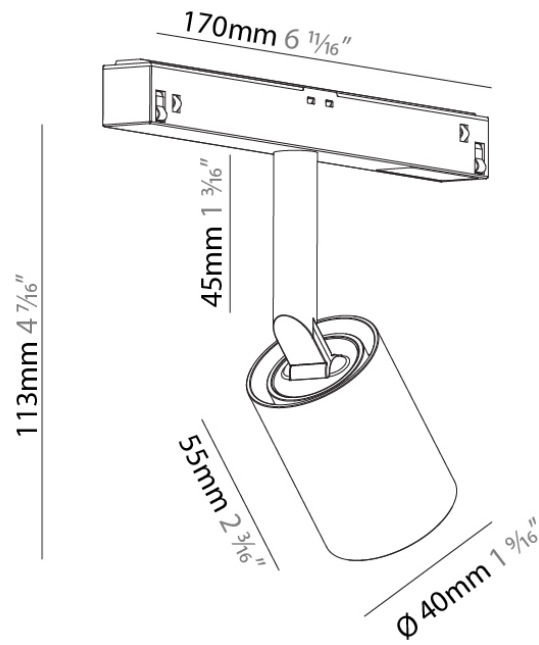

PHYSICAL

Shape: Rectangle
 Length (mm): 167
 Length (in): 6 ⁹/₁₆
 Width (mm): 30
 Width (in): 1 ³/₁₆
 Height (mm): 55
 Height (in): 2 ³/₁₆
 Light Distribution: Direct
 Fixture Finish: SSR / BKV / CWI / CRY / HAB / UFT / ITA / RUA / FTG / MYG / LOD / PUS / FRO / FUP / KIA / POP / BLS / SPG / MEY / GOH / GUM / CHC / COM / ABZ / JAG / OBR / MOS / ROR
 Fixture Material: Aluminum Die Cast

Shape: Cylinder
 Diameter (mm): 40
 Diameter (in): 1 9/16
 Length (mm): 170
 Length (in): 6 11/16
 Height (mm): 113
 Height (in): 4 7/16
 Light Distribution: Adjustable / Direct
 Weight (kg): 0.117
 Weight (lbs): 0.258
 Fixture Finish: SSR / BKV / CWI / CRY / HAB / UFT / ITA / RUA / FTG / MYG / LOD / PUS / FRO / FUP / KIA / POP / BLS / SPG / MEY / GOH / GUM / CHC / COM / ABZ / JAG / OBR / MOS / ROR
 Fixture Material: Aluminum

OPTICAL

Beam Angle: 10
 Adjustability: Rotational 360°; Tilt 90°
 Upon Request: Special Beam Angles

RATINGS AND CERTIFICATIONS

Certified By: Certified for North American Standards
 IP rating: IP20

PROJECT	
TYPE	
NOTES	
QUANTITY	
DATE	

PHYSICAL

Shape: Cylinder
 Diameter (mm): 40
 Diameter (in): 1 9/16
 Length (mm): 170
 Length (in): 6 11/16
 Height (mm): 113
 Height (in): 4 7/16
 Light Distribution: Adjustable / Direct
 Weight (kg): 0.144
 Weight (lbs): 0.318
 Fixture Finish: SSR / BKV / CWI / CRY / HAB / UFT / ITA / RUA / FTG / MYG / LOD / PUS / FRO / FUP / KIA / POP / BLS / SPG / MEY / GOH / GUM / CHC / COM / ABZ / JAG / OBR / MOS / ROR
 Fixture Material: Aluminum