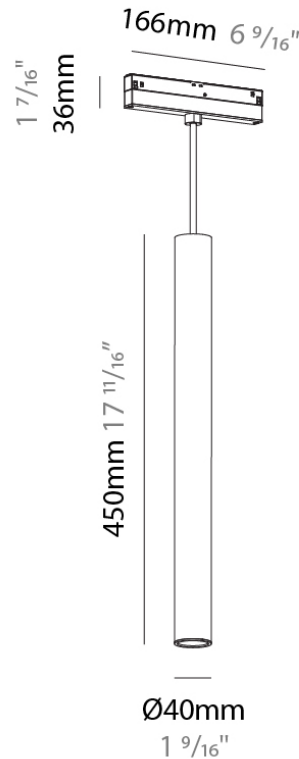

GENERAL

Series: Hangover
Subseries: Hangover 40
Brand: Prolicht
Division: Architectural
Mounting Type: Track
Mounting Location: Ceiling
Subcategory: Downlight

PHYSICAL

Shape: Cylinder
Diameter (mm): 40
Diameter (in): 1 9/16
Height (mm): 450
Height (in): 17 11/16
Max. Overall Height (mm): 2450
Max. Overall Height (in): 96 7/16
Light Distribution: Downlight
Weight (kg): 0.856
Weight (lbs): 1.887
Diffuser: Shine Ring 1-6
Fixture Finish: SSR / BKV / CWI / CRY / HAB / UFT / ITA / RUA / FTG / MYG / LOD / PUS / FRO / FUP / KIA / POP / BLS / SPG / MEY / GOH / GUM / CHC / COM / ABZ / JAG / OBR / MOS / ROR
Fixture Material: Aluminum
Cable Details: 2,000mm or 6000mm Cable - Options: White / Black / Orange / Red

ELECTRICAL

Input Wattage Range: 10 - 19 W
Lamp Type: LED (Zhaga Standard)
Input Wattage (W): 10
Total Output Wattage (W): 9.1
Dimming: Non-Dimmable
Driver Included: No
Driver Location: Remote
Driver Type: Constant Voltage - Universal
Driver Class: Class 2
Input Voltage (V): 48
Constant Current (mA): 500
Upon Request: 0-10Vdc dimming / DALI dimming

LED

Delivered Lumen Range: 500 - 999 lm
Number of LEDs: 1
Color Temperature (°K): 2700 / 3000 / 4000
Max. Delivered Lumen (lm): 788 / 829 / 840
Nominal Lumen (lm): 1016 / 1068 / 1082
CRI: >90 CRI

OPTICAL

Reflector°: 40 / 50

RATINGS AND CERTIFICATIONS

Certified By: Certified for North American Standards
IP rating: IP20