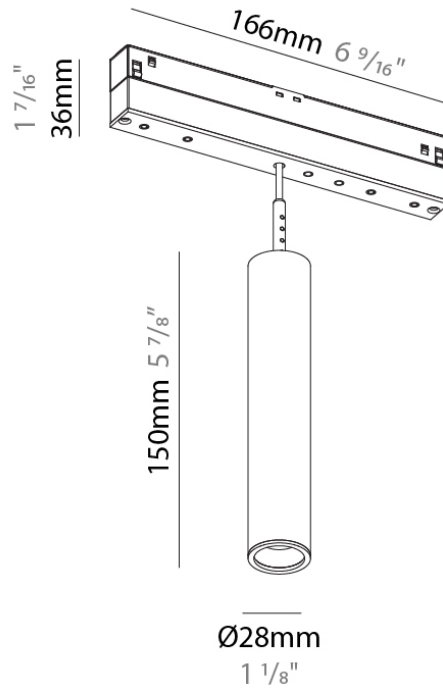

ELECTRICAL

Input Wattage Range: 1 - 9 W
Lamp Type: LED (Zhaga Standard)
Input Wattage (W): 6.4
Total Output Wattage (W): 5.8
Dimming: Non-Dimmable
Driver Included: No
Driver Location: Remote
Driver Type: Constant Voltage - Universal
Driver Class: Class 2
Input Voltage (V): 48
Constant Current (MA): 500
Upon Request: 0-10Vdc dimming / DALI dimming

LED

Number of LEDs: 1
Color Temperature (°K): 2700 / 3000 / 4000
Max. Delivered Lumen (lm): 328 / 363 / 386
CRI: >90 CRI
Upon Request: ***3500K available in minimum quantities (larger quantities upon request)

OPTICAL

Optic°: 24 / 32 / 58

RATINGS AND CERTIFICATIONS

Certified By: Certified for North American Standards

IP rating: IP20
Zaneen Group Inc. © 2024, T 1800-388-3382, F 416-247-9319, www.zaneen.com

Available for International specifications by adding 'INT' at the end of the existing Model #. For assistance on 'custom' specifications, contact zteam@zaneen.com. In a constant effort to supply the best product, we reserve the right to change specifications or materials without notice. The most recent specification sheets are found at zaneen.com