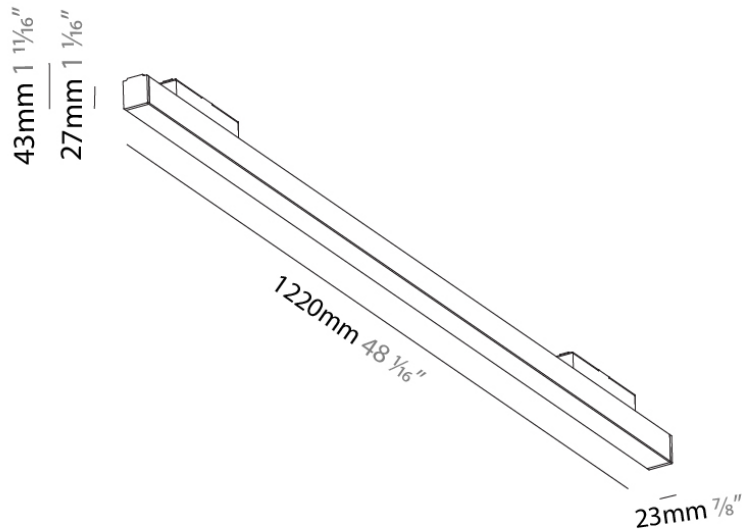

PROJECT	
TYPE	
NOTES	
QUANTITY	
DATE	

A3CLK30-SUR-SYS COMPONENTS

A3T089-

DESCRIPTION

LED (Zhaga Standard)line - Light Insert - 1220mm / 48 1/16" - 13.3W LED (Zhaga Standard) - 2700K / 3000K / 4000K - Dimmable

GENERAL

Series: Clicktrack
Subseries: Ledline
Brand: Prolicht
Division: Architectural

PHYSICAL

Shape: Rectangle
Length (mm): 1220
Length (in): 48 1/16
Width (mm): 23
Width (in): 7/8
Height (mm): 43
Height (in): 1 11/16
Light Distribution: Direct
Weight (kg): 0.764
Weight (lbs): 1.684
Fixture Material: Aluminum Die Cast

ELECTRICAL

Input Wattage Range: 10 - 19 W
Lamp Type: LED (Zhaga Standard)
Input Wattage (W): 13.2 / 15.8
Total Output Wattage (W): 12 /
Dimming: 0-10V Dimming
Driver Included: No

LED

Delivered Lumen Range: 500 - 1999 lm
Color Temperature (°K): 2700 / 3000 / 4000
Max. Delivered Lumen (lm): 720 / 1080
Nominal Lumen (lm): 1200
CRI: >90 CRI
Upon Request: Special Color Temperature

RATINGS AND CERTIFICATIONS

Certified By: Certified for North American Standards
IP rating: IP20