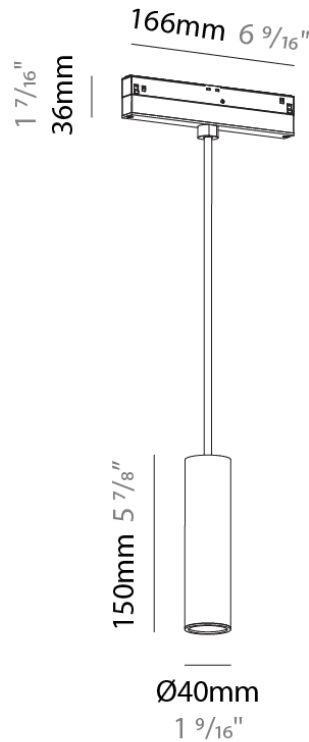

GENERAL

Series: Hangover
Subseries: Hangover 40
Brand: Prolicht
Division: Architectural
Mounting Type: Track
Mounting Location: Ceiling
Subcategory: Downlight

PHYSICAL

Shape: Cylinder
Diameter (mm): 40
Diameter (in): 1 9/16
Height (mm): 150
Height (in): 5 7/8
Max. Overall Height (mm): 2150
Max. Overall Height (in): 84 5/8
Light Distribution: Downlight
Weight (kg): 0.433
Weight (lbs): 0.955
Diffuser: Shine Ring 1-6
Fixture Finish: SSR / BKV / CWI / CRY / HAB / UFT / ITA / RUA / FTG / MYG / LOD / PUS / FRO / FUP / KIA / POP / BLS / SPG / MEY / GOH / GUM / CHC / COM / ABZ / JAG / OBR / MOS / ROR
Fixture Material: Aluminum
Cable Details: 2,000mm or 6000mm Cable - Options: White / Black / Orange / Red

ELECTRICAL

Input Wattage Range: 10 - 19 W
Lamp Type: LED (Zhaga Standard)
Input Wattage (W): 10
Total Output Wattage (W): 9.1
Dimming: Non-Dimmable
Driver Included: No
Driver Type: Constant Voltage - Universal
Driver Class: Class 2
Input Voltage (V): 48
Constant Current (mA): 500
Upon Request: 0-10Vdc dimming / DALI dimming

LED

Delivered Lumen Range: 500 - 999 lm
Number of LEDs: 1
Color Temperature (°K): 2700 / 3000 / 4000
Max. Delivered Lumen (lm): 788 / 829 / 840
Nominal Lumen (lm): 1016 / 1068 / 1082
CRI: >90 CRI
Lamp Life (hrs): 50000

OPTICAL

Reflector°: 40 / 50

RATINGS AND CERTIFICATIONS

Certified By: Certified for North American Standards
IP rating: IP20