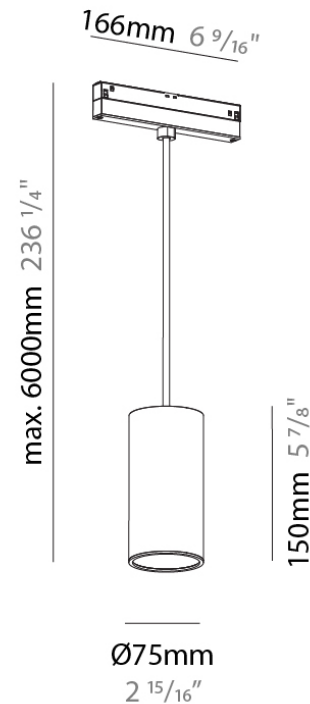

A3T136-

DESCRIPTION

Hangover 75 - Track Head - 150mm / 5 7/8" - Dir / Ind - 20.8W LED (Zhaga Standard) - 2700K/3000K/4000K - Reflector 18°/36°/52°

GENERAL

Series: Hangover
Subseries: Hangover 75
Brand: Prolicht
Division: Architectural
Mounting Type: Track
Mounting Location: Ceiling
Subcategory: Downlight

PHYSICAL

Shape: Cylinder
Diameter (mm): 75
Diameter (in): 2 15/16
Height (mm): 150
Height (in): 5 7/8
Max. Overall Height (mm): 2150
Max. Overall Height (in): 84 5/8
Light Distribution: Direct / Indirect
Weight (kg): 0.433
Weight (lbs): 0.955
Diffuser: Shine Ring 1-6
Fixture Finish: SSR / BKV / CWI / CRY / HAB / UFT / ITA / RUA / FTG / MYG / LOD / PUS / FRO / FUP / KIA / POP / BLS / SPG / MEY / GOH / GUM / CHC / COM / ABZ / JAG / OBR / MOS / ROR
Fixture Material: Aluminum
Cable Details: 2,000mm or 6000mm Cable - Options: White / Black / Orange / Red

ELECTRICAL

Input Wattage Range: 20 - 29 W
Lamp Type: LED (Zhaga Standard)
Input Wattage (W): 20.8
Total Output Wattage (W): 19
Dimming: Non-Dimmable
Driver Included: No
Driver Location: Remote
Driver Type: Constant Voltage - Universal
Driver Class: Class 2
Input Voltage (V): 48
Upon Request: 0-10Vdc dimming / DALI dimming

LED

Number of LEDs: 1
Color Temperature (°K): 2700 / 3000 / 4000
Max. Delivered Lumen (lm): 1729 - 1837
CRI: >90 CRI
Lamp Life (hrs): 50000

OPTICAL

Reflector°: 18 / 36 / 52

RATINGS AND CERTIFICATIONS

Certified By: Certified for North American Standards
IP rating: IP20