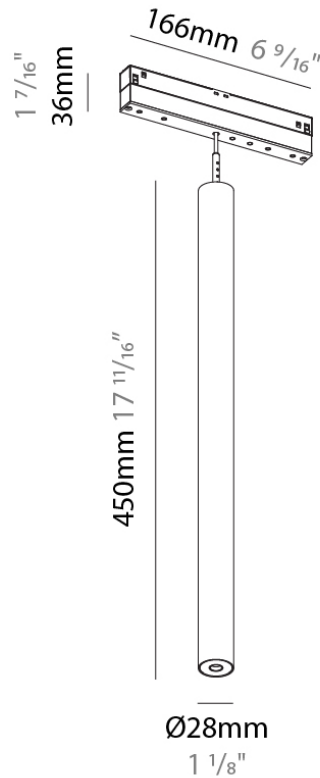

GENERAL

Series: Clicktrack
Subseries: Hangover Plug Standard (Track Insert)
Brand: Prolicht
Division: Architectural
Mounting Type: Track
Mounting Location: Ceiling
Subcategory: Pendant

PHYSICAL

Shape: Cylinder
Diameter (mm): 28
Diameter (in): 1 1/8
Height (mm): 450
Height (in): 17 11/16
Max. Overall Height (mm): 2450
Max. Overall Height (in): 96 7/16
Light Distribution: Downlight
Weight (kg): 0.32
Weight (lbs): 0.706
Fixture Finish: SSR / BKV / CWI / CRY / HAB / UFT / ITA / RUA / FTG / MYG / LOD / PUS / FRO / FUP / KIA / POP / BLS / SPG / MEY / GOH / GUM / CHC / COM / ABZ / JAG / OBR / MOS / ROR
Fixture Material: Aluminum
Cable Details: 2,000mm or 4,000mm Cable - Black

ELECTRICAL

Input Wattage Range: 1 - 9 W
Lamp Type: LED (Zhaga Standard)
Input Wattage (W): 6.4
Total Output Wattage (W): 5.8
Dimming: Non-Dimmable
Driver Included: No
Driver Location: Remote
Driver Type: Constant Voltage - Universal
Driver Class: Class 2
Input Voltage (V): 48
Constant Current (mA): 500
Upon Request: 0-10Vdc dimming / DALI dimming

LED

Number of LEDs: 1
Color Temperature (°K): 2700 / 3000 / 4000
Max. Delivered Lumen (lm): 328 / 363 / 386
CRI: >90 CRI
Upon Request: ***3500K available in minimum quantities (larger quantities upon request)

OPTICAL

Optic°: 24 / 32 / 34 / 55 / 58

RATINGS AND CERTIFICATIONS

Certified By: Certified for North American Standards
IP rating: IP20