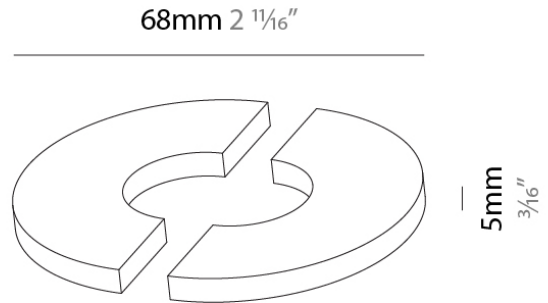

A3CLK30-SUR-SYS COMPONENTS

PROJECT	_____
TYPE	_____
NOTES	_____
QUANTITY	_____
DATE	_____

A380106-

DESCRIPTION
Hangover 75 - Indirect Diffuser

GENERAL
Series: Hangover
Subseries: Hangover 75
Brand: Prolicht
Division: Architectural

PHYSICAL
Shape: Round
Diameter (mm): 70
Diameter (in): 2 ¾
Fixture Finish: RED / ORG / YEL / GRN / BLU
Fixture Material: Acrylic

RATINGS AND CERTIFICATIONS
Certified By: Certified for North American Standards
IP rating: IP20