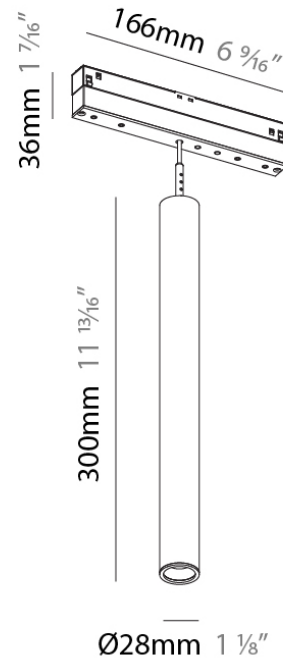

GENERAL

Series: Clicktrack
Subseries: Hangover Plug Standard (Track Insert)
Brand: Prolicht
Division: Architectural
Mounting Type: Track
Mounting Location: Ceiling
Subcategory: Pendant

PHYSICAL

Shape: Cylinder
Diameter (mm): 28
Diameter (in): 1 1/8
Height (mm): 300
Height (in): 11 13/16
Max. Overall Height (mm): 2300
Max. Overall Height (in): 90 9/16
Light Distribution: Downlight
Weight (kg): 0.32
Weight (lbs): 0.706
Diffuser: Shine Ring 1-6
Fixture Finish: SSR / BKV / CWI / CRY / HAB / UFT / ITA / RUA / FTG / MYG / LOD / PUS / FRO / FUP / KIA / POP / BLS / SPG / MEY / GOH / GUM / CHC / COM / ABZ / JAG / OBR / MOS / ROR
Fixture Material: Aluminum
Cable Details: 2,000mm or 4,000mm Cable - Black

ELECTRICAL

Input Wattage Range: 1 - 9 W
Lamp Type: LED (Zhaga Standard)
Input Wattage (W): 6.4
Total Output Wattage (W): 5.8
Dimming: Non-Dimmable
Driver Included: No
Driver Location: Remote
Driver Type: Constant Voltage - Universal
Driver Class: Class 2
Input Voltage (V): 120
Constant Current (mA): 500
Upon Request: 0-10Vdc dimming / DALI dimming

LED

Number of LEDs: 1
Color Temperature (°K): 2700 / 3000 / 4000
Max. Delivered Lumen (lm): 328 / 363 / 386
CRI: >90 CRI
Upon Request: ***3500K available in minimum quantities (larger quantities upon request)

OPTICAL

Optic°: 24 / 32 / 58

RATINGS AND CERTIFICATIONS

Certified By: Certified for North American Standards
IP rating: IP20