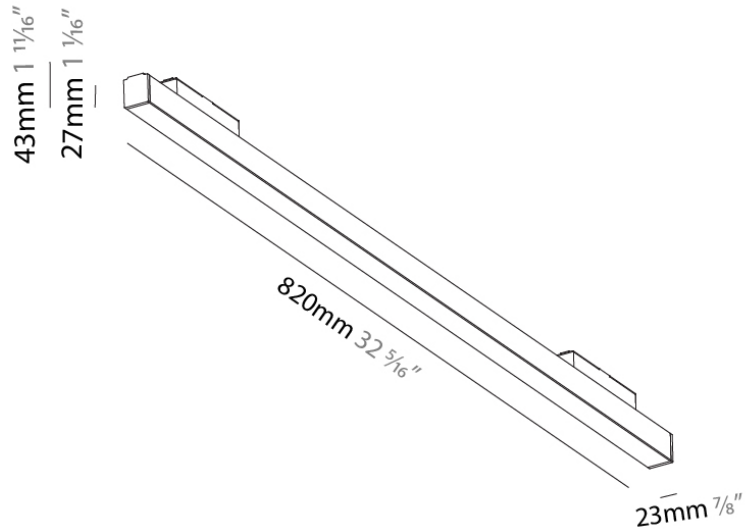

PROJECT	
TYPE	
NOTES	
QUANTITY	
DATE	

A3CLK30-SUR-SYS COMPONENTS

A3T087-

DESCRIPTION

LED (Zhaga Standard)line - Light Insert - 820mm / 32 5/16" - 8.9W / 10.7W LED (Zhaga Standard) - 2700K / 3000K / 4000K - Dimmable

GENERAL

Series: Clicktrack
Subseries: Ledline
Brand: Prolicht
Division: Architectural

PHYSICAL

Shape: Rectangle
Length (mm): 820
Length (in): 32 5/16
Width (mm): 23
Width (in): 7/8
Height (mm): 43
Height (in): 1 11/16
Light Distribution: Direct
Weight (kg): 0.531
Weight (lbs): 1.17
Fixture Material: Aluminum Die Cast

ELECTRICAL

Input Wattage Range: 1 - 9 W
Lamp Type: LED (Zhaga Standard)
Input Wattage (W): 8.8 / 10.6
Total Output Wattage (W): 8 / 9.6
Dimming: Non-Dimmable / 0-10V Dimming
Driver Included: No
Input Voltage (V): 48

LED

Delivered Lumen Range: 500 - 999 lm
Color Temperature (°K): 2700 / 3000 / 4000
Max. Delivered Lumen (lm): 480 / 720
Nominal Lumen (lm): 800 / 1200
CRI: >90 CRI
Upon Request: Special Color Temperature

RATINGS AND CERTIFICATIONS

Certified By: Certified for North American Standards
IP rating: IP20