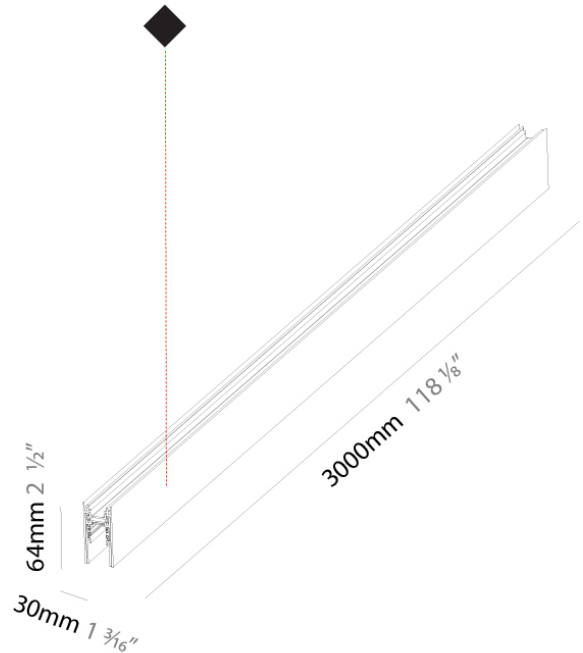

A3CLK30-SUR-SYS COMPONENTS SURFACE

A38929-

DESCRIPTION

Clicktrack 30 - Surface System - Profile - 1000 / 2000 / 3000

GENERAL

Series: Clicktrack

Subseries: Clicktrack 30

Brand: Prolicht

Division: Architectural

Mounting Type: Surface

Mounting Location: Ceiling

Subcategory: Profile

PHYSICAL

Shape: Rectangle

Length (mm): 1000 / 2000 / 3000

Length (in): $39 \frac{3}{8}$

Width (mm): 30

Width (in): $1 \frac{3}{16}$

Height (mm): 64

Height (in): $2 \frac{1}{2}$

Fixture Finish: SSR / BKV / CWI / CRY / HAB / UFT / ITA / RUA / FTG / MYG / LOD / PUS / FRO / FUP / KIA / POP / BLS / SPG / MEY / GOH / GUM / CHC / COM / ABZ / JAG / OBR / MOS / ROR

Fixture Material: Aluminum

RATINGS AND CERTIFICATIONS

Certified By: Certified for North American Standards

IP rating: IP20