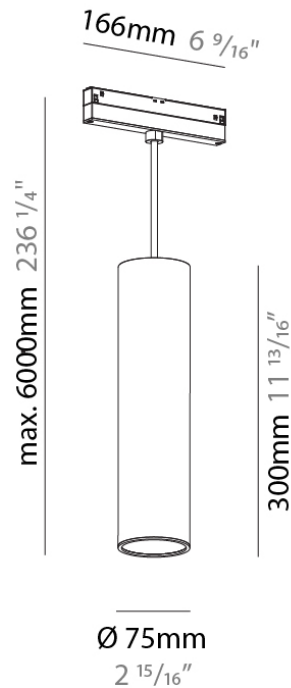

GENERAL

Series: Hangover
Subseries: Hangover 75
Brand: Prolicht
Division: Architectural
Mounting Type: Track
Mounting Location: Ceiling
Subcategory: Downlight

PHYSICAL

Shape: Cylinder
Diameter (mm): 75
Diameter (in): 2 15/16
Height (mm): 300
Height (in): 11 13/16
Max. Overall Height (mm): 2300
Max. Overall Height (in): 90 9/16
Light Distribution: Downlight
Weight (kg): 0.666
Weight (lbs): 1.468
Diffuser: Shine Ring 1-6
Fixture Finish: SSR / BKV / CWI / CRY / HAB / UFT / ITA / RUA / FTG / MYG / LOD / PUS / FRO / FUP / KIA / POP / BLS / SPG / MEY / GOH / GUM / CHC / COM / ABZ / JAG / OBR / MOS / ROR
Fixture Material: Aluminum
Cable Details: 2,000mm or 6000mm Cable - Options: White / Black / Orange / Red

ELECTRICAL

Input Wattage Range: 10 - 19 W
Lamp Type: LED (Zhaga Standard)
Input Wattage (W): 10
Total Output Wattage (W): 8.1
Dimming: Non-Dimmable
Driver Included: No
Driver Location: Remote
Driver Type: Constant Voltage - Universal
Driver Class: Class 2
Input Voltage (V): 48
Constant Current (mA): 500
Upon Request: 0-10Vdc dimming / DALI dimming

LED

Delivered Lumen Range: 500 - 999 lm
Number of LEDs: 1
Color Temperature (°K): 2700 / 3000 / 4000
Max. Delivered Lumen (lm): 898 / 944 / 956
Nominal Lumen (lm): 1016 / 1068 / 1082
CRI: >90 CRI

OPTICAL

Reflector°: 18 / 36 / 52

RATINGS AND CERTIFICATIONS

Certified By: Certified for North American Standards
IP rating: IP20