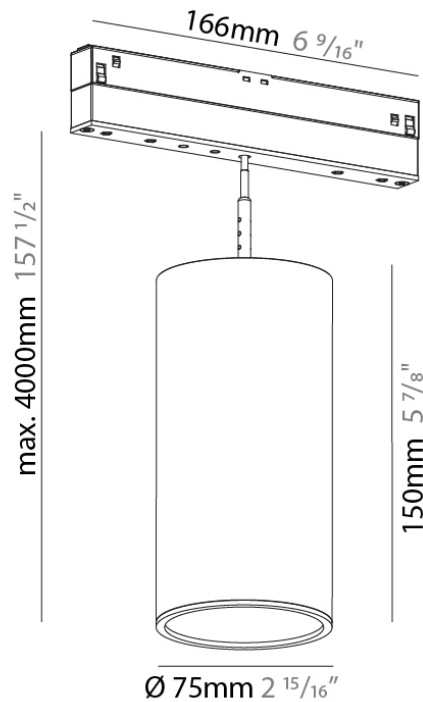

GENERAL

Series: Hangover

Subseries: Hangover Plug 75

Brand: Prolicht

Division: Architectural

Mounting Type: Track

Mounting Location: Ceiling

Subcategory: Downlight

PHYSICAL

Shape: Cylinder

Diameter (mm): 75

Diameter (in): 2 15/16

Height (mm): 150

Height (in): 5 7/8

Max. Overall Height (mm): 2150

Max. Overall Height (in): 84 5/8

Light Distribution: Downlight

Weight (kg): 0.433

Weight (lbs): 0.955

Diffuser: Shine Ring 1-6

Fixture Finish: SSR / BKV / CWI / CRY / HAB / UFT / ITA / RUA / FTG / MYG / LOD / PUS / FRO / FUP / KIA / POP / BLS / SPG / MEY / GOH / GUM / CHC / COM / ABZ / JAG / OBR / MOS / ROR

Fixture Material: Aluminum

Cable Details: 2,000mm or 6000mm Cable - Options: White / Black / Orange / Red

ELECTRICAL

Input Wattage Range: 10 - 19 W

Lamp Type: LED (Zhaga Standard)

Input Wattage (W): 10

Total Output Wattage (W): 8.1

Dimming: Non-Dimmable

Driver Included: No

Driver Location: Remote

Driver Type: Constant Voltage - Universal

Driver Class: Class 2

Input Voltage (V): 48

Constant Current (MA): 500

Upon Request: 0-10Vdc dimming / DALI dimming

LED

Delivered Lumen Range: 500 - 999 lm

Number of LEDs: 1

Color Temperature (°K): 2700 / 3000 / 4000

Max. Delivered Lumen (lm): 708 - 788

CRI: >90 CRI

Lamp Life (hrs): 50000

OPTICAL

Optic°: 9 / 24 / 39

RATINGS AND CERTIFICATIONS

Certified By: Certified for North American Standards

IP rating: IP20