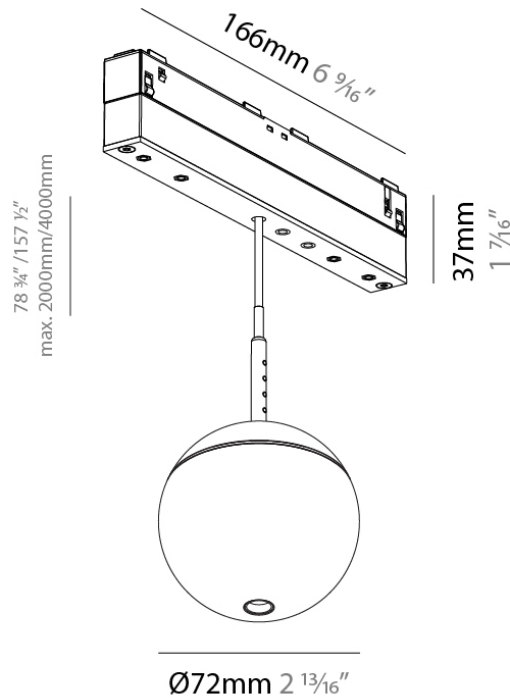

GENERAL

Series: Snooker
Subseries: Snooker Modular System
Brand: Prolicht
Division: Architectural
Subcategory: Spots

PHYSICAL

Shape: Round
Diameter (mm): 72
Diameter (in): 2 ¹³/₁₆
Length (mm): 170
Length (in): 6 ¹¹/₁₆
Height (mm): 72
Height (in): 2 ¹³/₁₆
Max. Overall Height (mm): 2072
Max. Overall Height (in): 81 ⁹/₁₆
Light Distribution: Direct
Weight (kg): 0.506
Weight (lbs): 1.12
Diffuser: Shine Ring 1-6
Fixture Finish: SSR / BKV / CWI / CRY / HAB / UFT / ITA / RUA / FTG / MYG / LOD / PUS / FRO / FUP / KIA / POP / BLS / SPG / MEY / GOH / GUM / CHC / COM / ABZ / JAG / OBR / MOS / ROR
Fixture Material: Aluminum Die Cast

ELECTRICAL

Input Wattage Range: 1 - 9 W
Lamp Type: LED (Zhaga Standard)
Input Wattage (W): 6.4
Total Output Wattage (W): 5.8
Dimming: Non-Dimmable
Driver Included: No
Driver Location: Remote
Driver Type: Constant Voltage - Universal
Driver Class: Class 2
Input Voltage (V): 48
Constant Current (mA): 500
Upon Request: 0-10Vdc dimming

LED

Delivered Lumen Range: 100 - 499 lm
Number of LEDs: 1
Color Temperature (°K): 2700 / 3000 / 4000
Max. Delivered Lumen (lm): 280 / 310 / 330
Nominal Lumen (lm): 448.1 / 483.1 / 513.9
CRI: >90 CRI
Upon Request: Special Color Temperature ***3500K available in minimum quantities (larger quantities upon request)

RATINGS AND CERTIFICATIONS

Certified By: Certified for North American Standards
IP rating: IP20