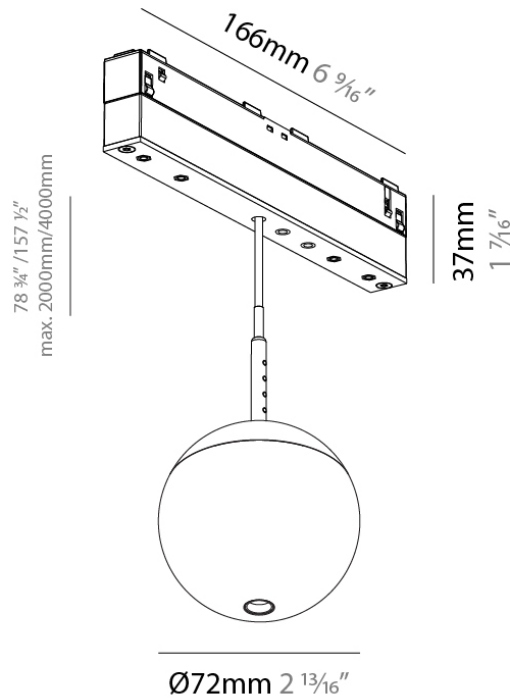

Snooker - Track Head - 6.4W LED (Zhaga Standard) - 2700K / 3000K / 4000K

GENERAL

Series: Snooker
Subseries: Snooker Modular System
Brand: Prolicht
Division: Architectural
Subcategory: Spots

PHYSICAL

Shape: Round
Diameter (mm): 72
Diameter (in): 2 ¹³/₁₆
Length (mm): 170
Length (in): 6 ¹¹/₁₆
Height (mm): 72
Height (in): 2 ¹³/₁₆
Max. Overall Height (mm): 2072
Max. Overall Height (in): 81 ⁹/₁₆
Light Distribution: Downlight
Weight (kg): 0.506
Weight (lbs): 1.12
Fixture Finish: SSR / BKV / CWI / CRY / HAB / UFT / ITA / RUA / FTG / MYG / LOD / PUS / FRO / FUP / KIA / POP / BLS / SPG / MEY / GOH / GUM / CHC / COM / ABZ / JAG / OBR / MOS / ROR
Fixture Material: Aluminum Die Cast

ELECTRICAL

Input Wattage Range: 1 - 9 W
Lamp Type: LED (Zhaga Standard)
Input Wattage (W): 6.4
Total Output Wattage (W): 5.8
Dimming: Non-Dimmable
Driver Included: No
Driver Location: Remote
Driver Type: Constant Voltage - Universal
Driver Class: Class 2
Input Voltage (V): 48
Constant Current (MA): 500
Upon Request: 0-10Vdc dimming / DALI dimming

LED

Delivered Lumen Range: 100 - 499 lm
Number of LEDs: 1
Color Temperature (°K): 2700 / 3000 / 3500 / 4000
Max. Delivered Lumen (lm): 270 / 290 / 304 / 310
Nominal Lumen (lm): 448 / 483 / 504 / 514
CRI: >90 CRI
Upon Request: Special Color Temperature ***3500K available in minimum quantities (larger quantities upon request)

RATINGS AND CERTIFICATIONS

Certified By: Certified for North American Standards
IP rating: IP20