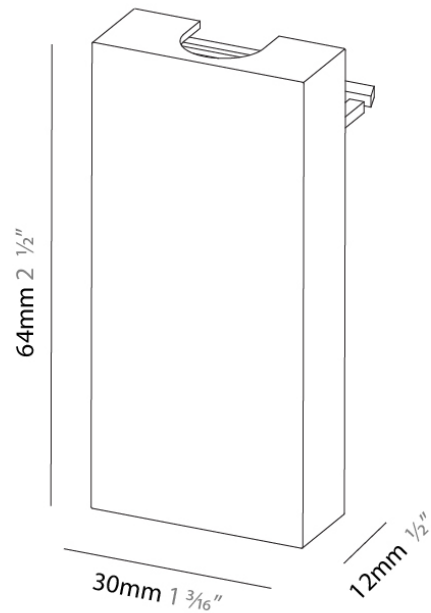

A3CLK30-SUR-SYS COMPONENTS

A38932-

DESCRIPTION

Clicktrack 30 - Surface End Cap -

GENERAL

Series: Clicktrack

Subseries: Clicktrack 30

Brand: Prolicht

Division: Architectural

PHYSICAL

Shape: Rectangle

Length (mm): 30

Length (in): 1 ³/₁₆

Width (mm): 12

Width (in): 8/16

Height (mm): 64

Height (in): 2 ⁹/₁₆

Weight (kg): 0.054

Weight (lbs): 0.12

Fixture Finish: SSR / BKV / CWI / CRY / HAB / UFT / ITA / RUA / FTG / MYG / LOD / PUS / FRO / FUP / KIA / POP / BLS / SPG / MEY / GOH / GUM / CHC / COM / ABZ / JAG / OBR / MOS / ROR

Fixture Material: Aluminum

RATINGS AND CERTIFICATIONS

Certified By: Certified for North American Standards

IP rating: IP20