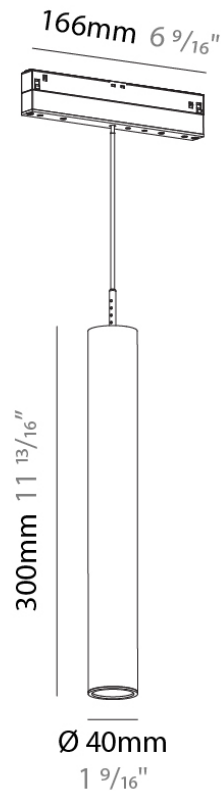

GENERAL

Series: Hangover
Subseries: Hangover Plug 40
Brand: Prolicht
Division: Architectural
Mounting Type: Track
Mounting Location: Ceiling
Subcategory: Downlight

PHYSICAL

Shape: Cylinder
Diameter (mm): 40
Diameter (in): 1 9/16
Height (mm): 300
Height (in): 11 13/16
Max. Overall Height (mm): 2300
Max. Overall Height (in): 90 9/16
Light Distribution: Downlight
Weight (kg): 0.666
Weight (lbs): 1.468
Diffuser: Shine Ring 1-6
Fixture Finish: SSR / BKV / CWI / CRY / HAB / UFT / ITA / RUA / FTG / MYG / LOD / PUS / FRO / FUP / KIA / POP / BLS / SPG / MEY / GOH / GUM / CHC / COM / ABZ / JAG / OBR / MOS / ROR
Fixture Material: Aluminum
Cable Details: 2,000mm or 6000mm Cable - Options: White / Black / Orange / Red

ELECTRICAL

Input Wattage Range: 10 - 19 W
Lamp Type: LED (Zhaga Standard)
Input Wattage (W): 10
Total Output Wattage (W): 8.1
Dimming: Non-Dimmable
Driver Included: No
Driver Location: Remote
Driver Type: Constant Voltage - Universal
Driver Class: Class 2
Input Voltage (V): 48
Constant Current (mA): 500
Upon Request: 0-10Vdc dimming / DALI dimming

LED

Delivered Lumen Range: 500 - 999 lm
Number of LEDs: 1
Color Temperature (°K): 2700 / 3000 / 4000
Max. Delivered Lumen (lm): 788 / 829 / 840
Nominal Lumen (lm): 1016 / 1068 / 1082
CRI: >90 CRI

OPTICAL

Reflector°: 40 / 50

RATINGS AND CERTIFICATIONS

Certified By: Certified for North American Standards
IP rating: IP20