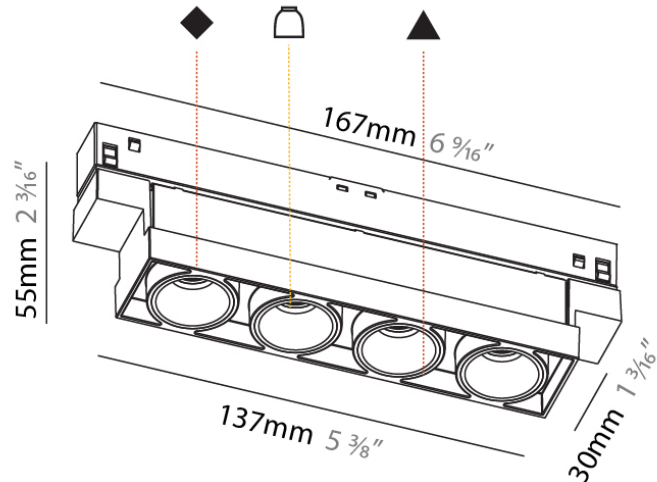

A3CLK30-SUR-SYS COMPONENTS

A380052-

DESCRIPTION

Magiq 4 Korona - Insert for Hypro 30 / 2LOOK4 25 Magtrack - 16.3W LED (Zhaga Standard) - Black - 2700K / 3000K / 4000K - Reflector 10° / 20° / 40°

GENERAL

Series: Magiq
Subseries: Magiq 4 Cell
Brand: Prolicht
Division: Architectural

PHYSICAL

Shape: Rectangle
Length (mm): 167
Length (in): 6 ⁹/₁₆
Width (mm): 30
Width (in): 1 ³/₁₆
Height (mm): 55
Height (in): 2 ³/₁₆
Light Distribution: Direct
Fixture Finish: SSR / BKV / CWI / CRY / HAB / UFT / ITA / RUA / FTG / MYG / LOD / PUS / FRO / FUP / KIA / POP / BLS / SPG / MEY / GOH / GUM / CHC / COM / ABZ / JAG / OBR / MOS / ROR
Fixture Material: Aluminum Die Cast

ELECTRICAL

Input Wattage Range: 10 - 19 W
Lamp Type: LED (Zhaga Standard)
Input Wattage (W): 16.3
Dimming: Non-Dimmable
Driver Included: No
Driver Location: Remote
Driver Type: Constant Voltage - Universal
Driver Class: Class 2
Input Voltage (V): 48
Constant Current (mA): 1050
Upon Request: 0-10Vdc Dimming / DALI

LED

Delivered Lumen Range: 500 - 999 lm
Number of LEDs: 4
Color Temperature (°K): 2700 / 3000 / 3500 / 4000
Max. Delivered Lumen (lm): 780 / 850 / 862 / 880
CRI: >90 CRI
Lamp Life (hrs): 50000
Upon Request: Special Color Temperature ***3500K available in minimum quantities (larger quantities upon request)

OPTICAL

Reflector°: 10 / 20 / 40
Upon Request: Special Beam Angles

RATINGS AND CERTIFICATIONS

Certified By: Certified for North American Standards
IP rating: IP20