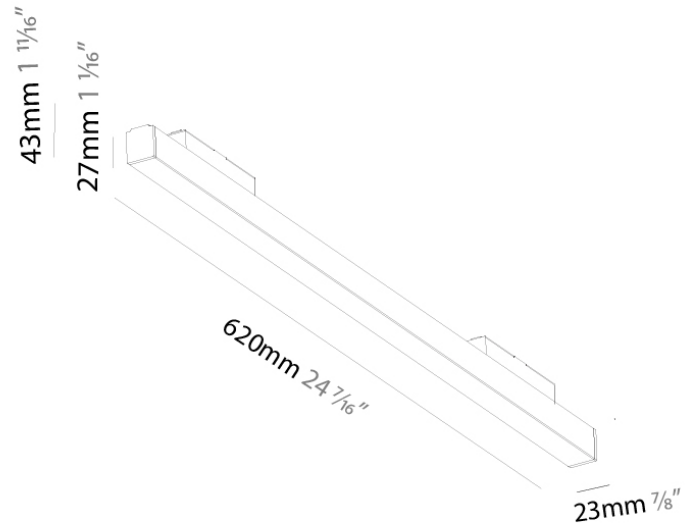

PROJECT	_____
TYPE	_____
NOTES	_____
QUANTITY	_____
DATE	_____

A3CLK30-SUR-SYS COMPONENTS

A3T086-

DESCRIPTION

LED (Zhaga Standard)line - Light Insert - 620mm/24 7/16" - 6.7W / 8W LED (Zhaga Standard) - 2700K / 000K / 4000K - Dimmable

GENERAL

Series: Clicktrack _____
Subseries: Ledline _____
Brand: Prolicht _____
Division: Architectural _____

PHYSICAL

Shape: Rectangle _____
Length (mm): 620 _____
Length (in): 24 7/16 _____
Width (mm): 23 _____
Width (in): 7/8 _____
Height (mm): 43 _____
Height (in): 1 11/16 _____
Light Distribution: Direct _____
Weight (kg): 0.405 _____
Weight (lbs): 0.89 _____
Fixture Material: Aluminum Die Cast _____

ELECTRICAL

Input Wattage Range: 1 - 9 W _____
Lamp Type: LED (Zhaga Standard) _____
Input Wattage (W): 6.6 / 7.9 _____
Total Output Wattage (W): 6 / 7.2 _____
Dimming: 0-10V Dimming _____
Driver Included: No _____

LED

Delivered Lumen Range: 100 - 499 lm _____
Color Temperature (°K): 2700 / 3000 / 4000 _____
Max. Delivered Lumen (lm): 360 / 540 _____
Nominal Lumen (lm): 600 / 900 _____
CRI: >90 CRI _____
Upon Request: Special Color Temperature _____

RATINGS AND CERTIFICATIONS

Certified By: Certified for North American Standards _____
IP rating: IP20 _____