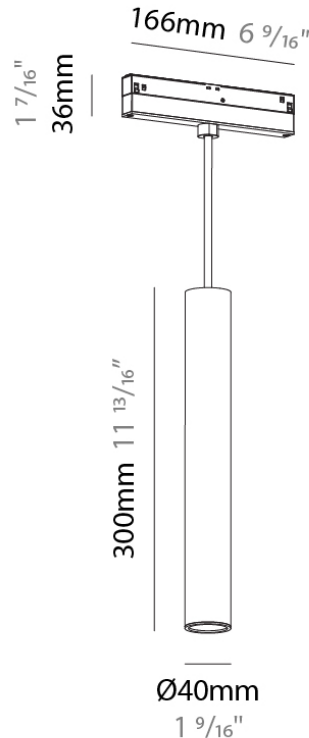

GENERAL

Series: Hangover

Subseries: Hangover 40

Brand: Prolicht

Division: Architectural

Mounting Type: Track

Mounting Location: Ceiling

Subcategory: Downlight

PHYSICAL

Shape: Cylinder

Diameter (mm): 40

Diameter (in): 1 9/16

Height (mm): 300

Height (in): 11 13/16

Max. Overall Height (mm): 2300

Max. Overall Height (in): 90 9/16

Light Distribution: Downlight

Weight (kg): 0.666

Weight (lbs): 1.468

Diffuser: Shine Ring 1-6

Fixture Finish: SSR / BKV / CWI / CRY / HAB / UFT / ITA / RUA / FTG / MYG / LOD / PUS / FRO / FUP / KIA / POP / BLS / SPG / MEY / GOH / GUM / CHC / COM / ABZ / JAG / OBR / MOS / ROR

Fixture Material: Aluminum

Cable Details: 2,000mm or 6000mm Cable - Options: White / Black / Orange / Red

ELECTRICAL

Input Wattage Range: 10 - 19 W

Lamp Type: LED (Zhaga Standard)

Input Wattage (W): 10

Total Output Wattage (W): 9.1

Dimming: Non-Dimmable

Driver Included: No

Driver Location: Remote

Driver Type: Constant Voltage - Universal

Driver Class: Class 2

Input Voltage (V): 48

Constant Current (mA): 500

Upon Request: 0-10Vdc dimming / DALI dimming

LED

Delivered Lumen Range: 500 - 999 lm

Number of LEDs: 1

Color Temperature (°K): 2700 / 3000 / 4000

Max. Delivered Lumen (lm): 788 / 829 / 840

Nominal Lumen (lm): 1016 / 1068 / 1082

CRI: >90 CRI

OPTICAL

Reflector°: 40 / 50

RATINGS AND CERTIFICATIONS

Certified By: Certified for North American Standards

IP rating: IP20