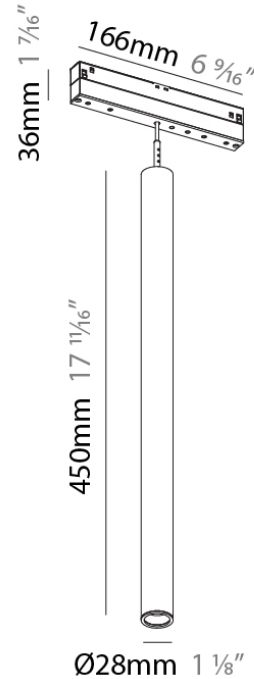

GENERAL

Series: Clicktrack
Subseries: Hangover Plug Standard (Track Insert)
Brand: Prolicht
Division: Architectural
Mounting Type: Track
Mounting Location: Ceiling
Subcategory: Pendant

PHYSICAL

Shape: Cylinder
Diameter (mm): 28
Diameter (in): 1 1/8
Height (mm): 450
Height (in): 17 11/16
Max. Overall Height (mm): 2450
Max. Overall Height (in): 96 7/16
Light Distribution: Downlight
Weight (kg): 0.32
Weight (lbs): 0.706
Diffuser: Shine Ring 1-6
Fixture Finish: SSR / BKV / CWI / CRY / HAB / UFT / ITA / RUA / FTG / MYG / LOD / PUS / FRO / FUP / KIA / POP / BLS / SPG / MEY / GOH / GUM / CHC / COM / ABZ / JAG / OBR / MOS / ROR
Fixture Material: Aluminum
Cable Details: 2,000mm or 4,000mm Cable - Black

ELECTRICAL

Input Wattage Range: 1 - 9 W
Lamp Type: LED (Zhaga Standard)
Input Wattage (W): 6.4
Total Output Wattage (W): 5.8
Dimming: Non-Dimmable
Driver Included: No
Driver Location: Remote
Driver Type: Constant Voltage - Universal
Driver Class: Class 2
Input Voltage (V): 120
Constant Current (mA): 500
Upon Request: 0-10Vdc dimming / DALI dimming

LED

Number of LEDs: 1
Color Temperature (°K): 2700 / 3000 / 4000
Max. Delivered Lumen (lm): 328 / 363 / 386
CRI: >90 CRI
Upon Request: ***3500K available in minimum quantities (larger quantities upon request)

OPTICAL

Optic°: 24 / 32 / 58

RATINGS AND CERTIFICATIONS

Certified By: Certified for North American Standards
IP rating: IP20