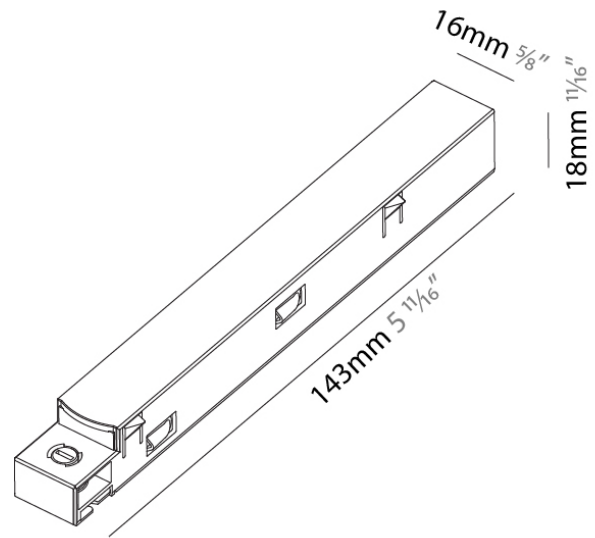

A3CLK30-SUR-SYS COMPONENTS

A38803

DESCRIPTION

Clicktrack - Trimless - 48V Power Feed - Black

GENERAL

Series: Clicktrack
Subseries: Clicktrack 25
Brand: Prolicht
Division: Architectural

PHYSICAL

Shape: Rectangle
Length (mm): 143
Length (in): 5 ¹⁰/₁₆
Width (mm): 16
Width (in): 10/16
Height (mm): 18
Height (in): 11/16
Weight (kg): 0.042
Weight (lbs): 0.09
Fixture Finish: BLK
Fixture Material: Aluminum

RATINGS AND CERTIFICATIONS

Certified By: Certified for North American Standards
IP rating: IP20