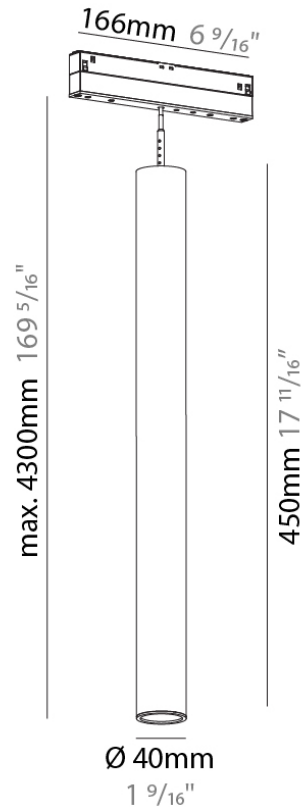

GENERAL

Series: Hangover

Subseries: Hangover Plug 40

Brand: Prolicht

Division: Architectural

Mounting Type: Track

Mounting Location: Ceiling

Subcategory: Downlight

PHYSICAL

Shape: Cylinder

Diameter (mm): 40

Diameter (in): 1 9/16

Height (mm): 450

Height (in): 17 11/16

Max. Overall Height (mm): 2450

Max. Overall Height (in): 96 7/16

Light Distribution: Downlight

Weight (kg): 0.856

Weight (lbs): 1.887

Diffuser: Shine Ring 1-6

Fixture Finish: SSR / BKV / CWI / CRY / HAB / UFT / ITA / RUA / FTG / MYG / LOD / PUS / FRO / FUP / KIA / POP / BLS / SPG / MEY / GOH / GUM / CHC / COM / ABZ / JAG / OBR / MOS / ROR

Fixture Material: Aluminum

Cable Details: 2,000mm or 6000mm Cable - Options: White / Black / Orange / Red

ELECTRICAL

Input Wattage Range: 10 - 19 W

Lamp Type: LED (Zhaga Standard)

Input Wattage (W): 10

Total Output Wattage (W): 8.1

Dimming: Non-Dimmable

Driver Included: No

Driver Location: Remote

Driver Type: Constant Voltage - Universal

Driver Class: Class 2

Input Voltage (V): 48

Constant Current (mA): 500

Upon Request: 0-10Vdc dimming / DALI dimming

LED

Delivered Lumen Range: 500 - 999 lm

Number of LEDs: 1

Color Temperature (°K): 2700 / 3000 / 4000

Max. Delivered Lumen (lm): 788 / 829 / 840

Nominal Lumen (lm): 1016 / 1068 / 1082

CRI: >90 CRI

Lamp Life (hrs): 50000

OPTICAL

Reflector: 40 / 50

RATINGS AND CERTIFICATIONS

Certified By: Certified for North American Standards

IP rating: IP20