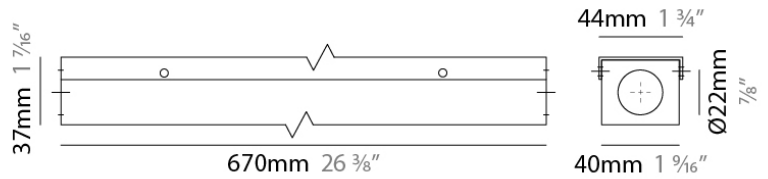

Width (in): 1 ³/₄

Height (mm): 38

Height (in): 1 ¹/₂

Gasket: 1554JGASKET

Fixture Material: Metal

RATINGS AND CERTIFICATIONS

IP rating: IP20

LEGEND