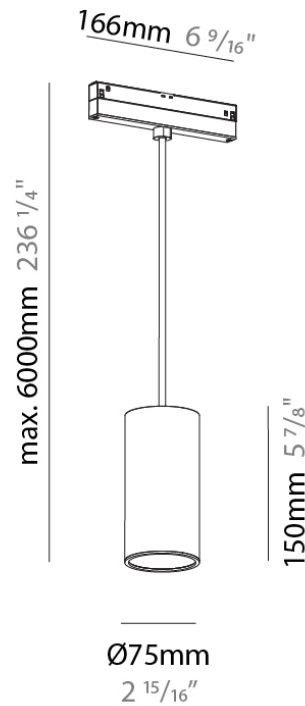

GENERAL

Series: Hangover
Subseries: Hangover 75
Brand: Prolicht
Division: Architectural
Mounting Type: Track
Mounting Location: Ceiling
Subcategory: Downlight

PHYSICAL

Shape: Cylinder
Diameter (mm): 75
Diameter (in): 2 15/16
Height (mm): 150
Height (in): 5 7/8
Max. Overall Height (mm): 2150
Max. Overall Height (in): 84 5/8
Light Distribution: Downlight
Weight (kg): 0.433
Weight (lbs): 0.955
Diffuser: Shine Ring 1-6
Fixture Finish: SSR / BKV / CWI / CRY / HAB / UFT / ITA / RUA / FTG / MYG / LOD / PUS / FRO / FUP / KIA / POP / BLS / SPG / MEY / GOH / GUM / CHC / COM / ABZ / JAG / OBR / MOS / ROR
Fixture Material: Aluminum
Cable Details: 2,000mm or 6000mm Cable - Options: White / Black / Orange / Red

ELECTRICAL

Input Wattage Range: 10 - 19 W
Lamp Type: LED (Zhaga Standard)
Input Wattage (W): 10
Total Output Wattage (W): 8.1
Dimming: Non-Dimmable
Driver Included: No
Driver Location: Remote
Driver Type: Constant Voltage - Universal
Driver Class: Class 2
Input Voltage (V): 48
Constant Current (mA): 500
Upon Request: 0-10Vdc dimming / DALI dimming

LED

Delivered Lumen Range: 500 - 999 lm
Number of LEDs: 1
Color Temperature (°K): 2700 / 3000 / 4000
Max. Delivered Lumen (lm): 898 / 944 / 956
Nominal Lumen (lm): 1016 / 1068 / 1082
CRI: >90 CRI
Lamp Life (hrs): 50000

OPTICAL

Reflector: 18 / 36 / 52

RATINGS AND CERTIFICATIONS

Certified By: Certified for North American Standards
IP rating: IP20