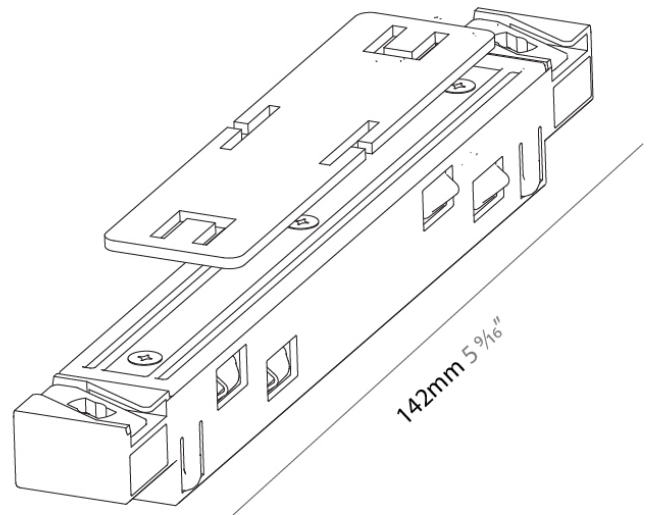

PROJECT	_____
TYPE	_____
NOTES	_____
QUANTITY	_____
DATE	_____

A3CLK30-SUR-SYS COMPONENTS

A38933

DESCRIPTION

Clicktrack 30 - Linear Coupler

GENERAL

Series: Clicktrack

Subseries: Clicktrack 30

Brand: Prolicht

Division: Architectural

PHYSICAL

Shape: Rectangle

Length (mm): 142

Length (in): 5 ⁹/₁₆

Width (mm): 18

Width (in): 11/16

Height (mm): 19

Height (in): 3/4

Weight (kg): 0.017

Weight (lbs): 0.04

Fixture Material: Aluminum

RATINGS AND CERTIFICATIONS

Certified By: Certified for North American Standards

IP rating: IP20