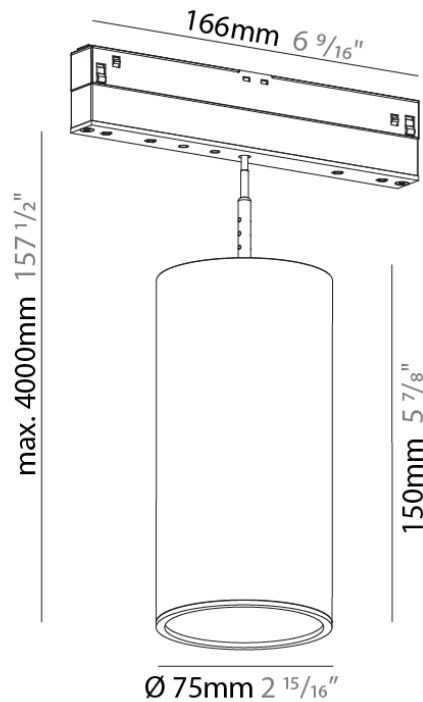

GENERAL

Series: Hangover

Subseries: Hangover Plug 75

Brand: Prolicht

Division: Architectural

Mounting Type: Track

Mounting Location: Ceiling

Subcategory: Downlight

PHYSICAL

Shape: Cylinder

Diameter (mm): 75

Diameter (in): 2 15/16

Height (mm): 150

Height (in): 5 7/8

Max. Overall Height (mm): 2150

Max. Overall Height (in): 84 5/8

Light Distribution: Downlight

Weight (kg): 0.433

Weight (lbs): 0.955

Diffuser: Shine Ring 1-6

Fixture Finish: SSR / BKV / CWI / CRY / HAB / UFT / ITA / RUA / FTG / MYG / LOD / PUS / FRO / FUP / KIA / POP / BLS / SPG / MEY / GOH / GUM / CHC / COM / ABZ / JAG / OBR / MOS / ROR

Fixture Material: Aluminum

Cable Details: 2,000mm or 6000mm Cable - Options: White / Black / Orange / Red

ELECTRICAL

Input Wattage Range: 1 - 9 W

Lamp Type: LED (Zhaga Standard)

Input Wattage (W): 6

Total Output Wattage (W): 5.4

Dimming: Non-Dimmable

Driver Included: No

Driver Location: Remote

Driver Type: Constant Voltage - Universal

Driver Class: Class 2

Input Voltage (V): 48

Constant Current (MA): 500

Upon Request: 0-10Vdc dimming / DALI dimming

LED

Delivered Lumen Range: 100 - 499 lm

Number of LEDs: 1

Color Temperature (°K): 2700 / 3000 / 4000

Max. Delivered Lumen (lm): 385 / 408 / 442

Nominal Lumen (lm): 455.22 / 482 / 522.17

CRI: >90 CRI

OPTICAL

Optic°: 9 / 24 / 39

RATINGS AND CERTIFICATIONS

Certified By: Certified for North American Standards

IP rating: IP20