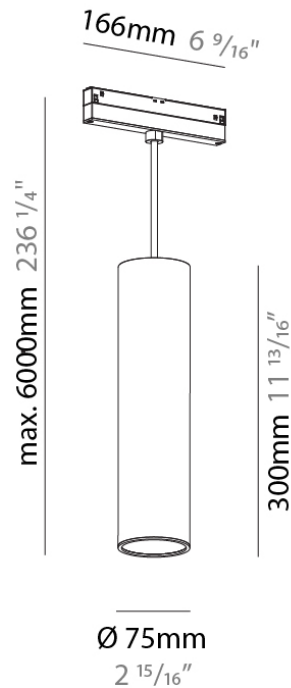

Hangover 75 - Track Head - 300mm / 11 13/16" - Dir / Ind - 20.8W LED (Zhaga Standard) - 2700K/3000K/4000K - Reflector 18°/36°/52°

GENERAL

Series: Hangover
Subseries: Hangover 75
Partner: Prolicht
Division: Architectural
Installation: Track
Product Type: Downlight
Mounting Location: Ceiling
Light Distribution: Downlight

PHYSICAL

Aperture Sizes - Downlights: 2"
Shape: Cylinder
Diameter (mm): 75
Diameter (in): 2 15/16
Height (mm): 300
Height (in): 11 13/16
Max. Overall Height (mm): 2300
Max. Overall Height (in): 90 9/16
Weight (kg): 0.666
Weight (lbs): 1.468
Diffuser: Shine Ring 1-6
Fixture Finish: SSR / BKV / CWI / CRY / HAB / UFT / ITA / RUA / FTG / MYG / LOD / PUS / FRO / FUP / KIA / POP / BLS / SPG / MEY / GOH / CHC / COM / ABZ / JAG / OBR / MOS / ROR
Fixture Material: Aluminum
Cable Details: 2000mm or 6000mm Cable - Options: White / Black / Orange / Red

ELECTRICAL

Input Wattage Range: 20 - 29 W
Lamp Type: LED (Zhaga Standard)
Input Wattage (W): 20.8
Total Output Wattage (W): 19
Dimming: Non-Dimmable
Driver Included: No
Driver Type: Constant Voltage - Universal
Input Voltage (V): 48
Upon Request: 0-10Vdc dimming / DALI dimming

LED

Delivered Lumen Range: 1000 - 1999 lm
Number of LEDs: 1
Color Temperature (°K): 2700 / 3000 / 4000
Max. Delivered Lumen (lm): 1729 - 1837
CRI: >90 CRI
Lamp Life (hrs): 50000

OPTICAL

Reflector°: 18 / 36 / 52

RATINGS AND CERTIFICATIONS

Certified By: Certified for North American Standards
IP rating: IP20