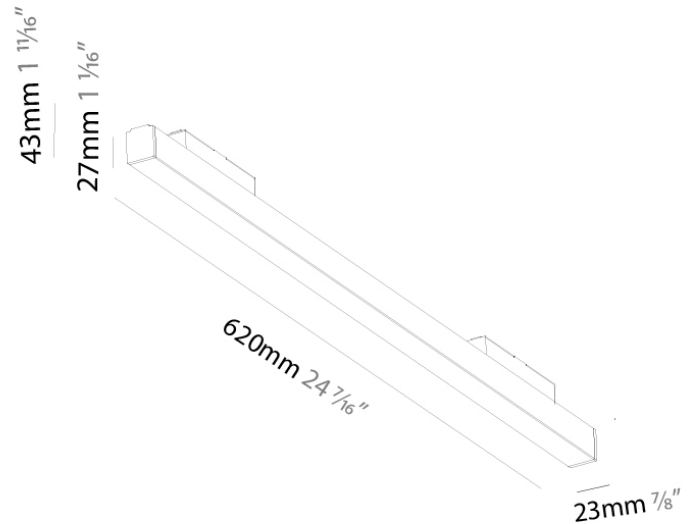

PROJECT
TYPE
NOTES
QUANTITY
DATE

A3CLK30-SUS-SYS COMPONENTS

A3T086-

DESCRIPTION

LED (Zhaga Standard)line - Light Insert - 620mm/24 7/16" - 6.7W / 8W LED (Zhaga Standard) - 2700K / 000K / 4000K - Dimmable

GENERAL

Series: Clicktrack
Subseries: Ledline
Brand: Prolicht
Division: Architectural

PHYSICAL

Shape: Rectangle
Length (mm): 620
Length (in): 24 7/16
Width (mm): 23
Width (in): 7/8
Height (mm): 43
Height (in): 1 11/16
Light Distribution: Direct
Weight (kg): 0.405
Weight (lbs): 0.89
Fixture Material: Aluminum Die Cast

ELECTRICAL

Input Wattage Range: 1 - 9 W
Lamp Type: LED (Zhaga Standard)
Input Wattage (W): 6.6 / 7.9
Total Output Wattage (W): 6 / 7.2
Dimming: 0-10V Dimming
Driver Included: No

LED

Delivered Lumen Range: 100 - 499 lm
Color Temperature (°K): 2700 / 3000 / 4000
Max. Delivered Lumen (lm): 360 / 540
Nominal Lumen (lm): 600 / 900
CRI: >90 CRI
Upon Request: Special Color Temperature

RATINGS AND CERTIFICATIONS

Certified By: Certified for North American Standards
IP rating: IP20