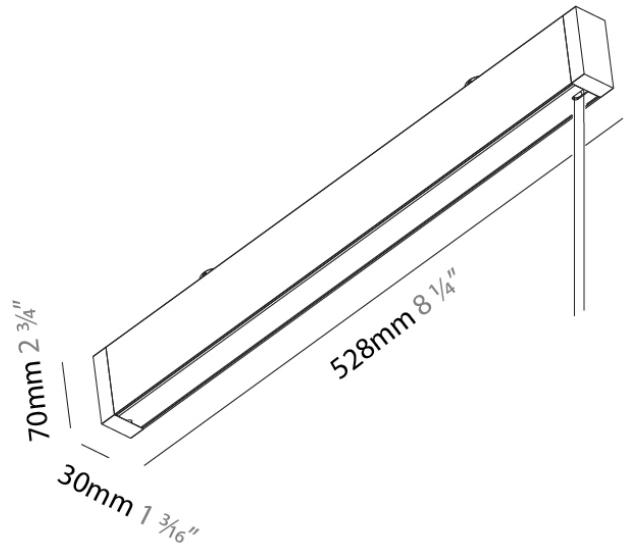

PROJECT	_____
TYPE	_____
NOTES	_____
QUANTITY	_____
DATE	_____

A3CLK30-SUS-SYS COMPONENTS

A38959-

DESCRIPTION

Clicktrack 30 - Suspension System - 528mm 20 13/16" Supply Unit 100W 48V (Non-Dimming) for Direct Only

GENERAL

Series: Clicktrack
Subseries: Clicktrack 30
Partner: Prolicht
Division: Architectural

PHYSICAL

Length (mm): 528
Length (in): 20 ¹³/₁₆
Width (mm): 64
Width (in): 2 ¹/₂
Height (mm): 30
Height (in): 1 ³/₁₆
Weight (kg): 1.247
Weight (lbs): 2.7
Fixture Finish: SSR / BKV / CWI / CRY / HAB / UFT / ITA / RUA / FTG / MYG / LOD / PUS / FRO / FUP / KIA / POP / BLS / SPG / MEY / GOH / CHC / COM / ABZ / JAG / OBR / MOS / ROR
Fixture Material: Aluminum

RATINGS AND CERTIFICATIONS

Certified By: Certified for North American Standards
IP rating: IP20