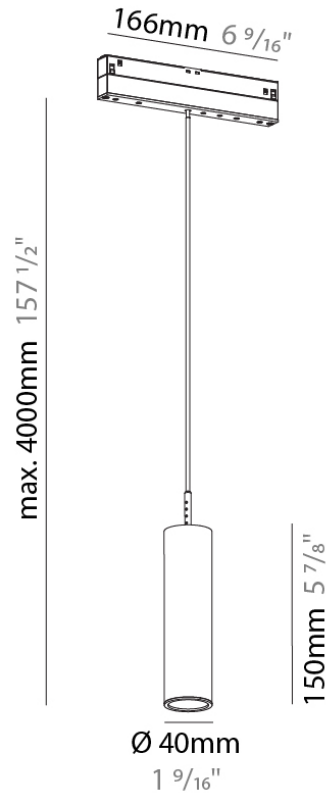

GENERAL

Series: Hangover
Subseries: Hangover Plug 40
Partner: Prolicht
Division: Architectural
Installation: Track
Product Type: Downlight
Mounting Location: Ceiling
Light Distribution: Downlight

PHYSICAL

Aperture Sizes - Downlights: 1"
Shape: Cylinder
Diameter (mm): 40
Diameter (in): 1 9/16"
Height (mm): 150
Height (in): 5 7/8"
Max. Overall Height (mm): 2150
Max. Overall Height (in): 84 5/8"
Weight (kg): 0.433
Weight (lbs): 0.955
Diffuser: Shine Ring 1-6
Fixture Finish: SSR / BKV / CWI / CRY / HAB / UFT / ITA / RUA / FTG / MYG / LOD / PUS / FRO / FUP / KIA / POP / BLS / SPG / MEY / GOH / CHC / COM / ABZ / JAG / OBR / MOS / ROR
Fixture Material: Aluminum
Cable Details: 2000mm or 6000mm Cable - Options: White / Black / Orange / Red

ELECTRICAL

Input Wattage Range: 10 - 19 W
Lamp Type: LED (Zhaga Standard)
Input Wattage (W): 10
Total Output Wattage (W): 8.1
Dimming: Non-Dimmable
Driver Included: No
Driver Location: Remote
Driver Type: Constant Voltage - Universal
Driver Class: Class 2
Input Voltage (V): 48
Constant Current (MA): 500
Upon Request: 0-10Vdc dimming / DALI dimming

LED

Delivered Lumen Range: 500 - 999 lm
Number of LEDs: 1
Color Temperature (°K): 2700 / 3000 / 4000
Max. Delivered Lumen (lm): 788 / 829 / 840
Nominal Lumen (lm): 1016 / 1068 / 1082
CRI: >90 CRI

OPTICAL

Reflector: 40 / 50

RATINGS AND CERTIFICATIONS

Certified By: Certified for North American Standards
IP rating: IP20