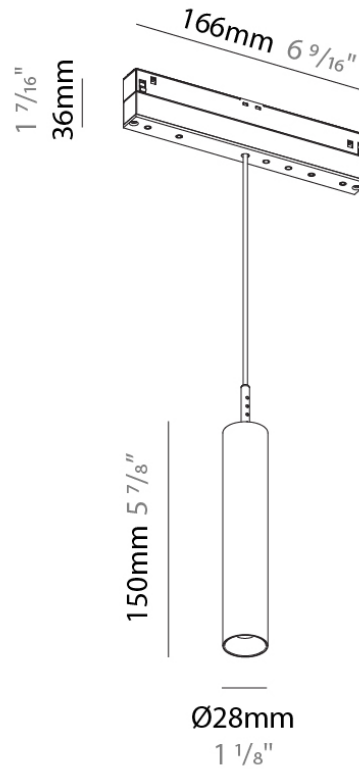

Weight (kg): 0.2

Weight (lbs): 0.44

Fixture Finish: SSR / BKV / CWI / CRY / HAB / UFT / ITA / RUA / FTG /
MYG / LOD / PUS / FRO / FUP / KIA / POP / BLS / SPG / MEY / GOH /
CHC / COM / ABZ / JAG / OBR / MOS / ROR

Fixture Material: Aluminum

Cable Details: 2000mm or 4000mm Cable - Black

ELECTRICAL

Input Wattage Range: 1 - 9 W

Lamp Type: LED (Zhaga Standard)

Input Wattage (W): 6.4

Total Output Wattage (W): 5.8

Dimming: Non-Dimmable

Driver Included: No

Driver Location: Remote

Driver Type: Constant Voltage - Universal

Driver Class: Class 2

Input Voltage (V): 48

Constant Current (mA): 500

Upon Request: 0-10Vdc dimming / DALI dimming

LED

Delivered Lumen Range: 100 - 499 lm

Number of LEDs: 1

Color Temperature (°K): 2700 / 3000 / 4000

Max. Delivered Lumen (lm): 328 / 363 / 386

CRI: >90 CRI

Upon Request: ***3500K available in minimum quantities (larger quantities upon request)

OPTICAL

Optic°: 24 / 32 / 34 / 55 / 58

RATINGS AND CERTIFICATIONS

Certified By: Certified for North American Standards

Zaneen Group Inc. © 2026, T 1800-388-3382, F 416-247-9319, www.zaneen.com

IP Rating: IP20

Available for international specifications by adding "INT" at the end of the existing Model #. For assistance on 'custom' specifications, contact zteam@zaneen.com.

In a constant effort to supply the best product, we reserve the right to change specifications or materials without notice. The most recent specification sheets are found at zaneen.com