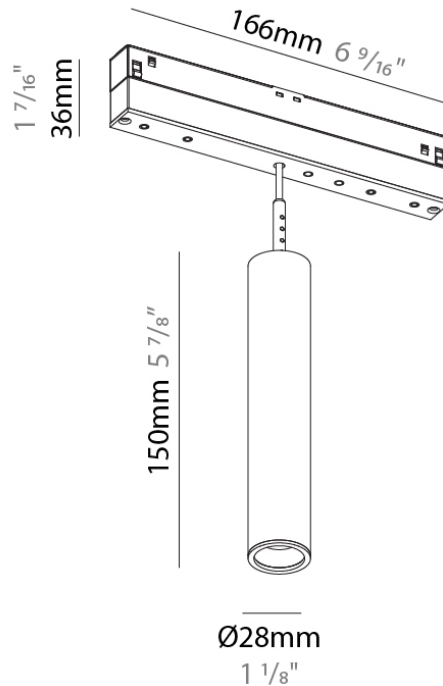

GENERAL

Series: Clicktrack
Subseries: Hangover Plug Standard (Track Insert)
Partner: Prolicht
Division: Architectural
Installation: Track
Product Type: Pendant
Mounting Location: Ceiling
Light Distribution: Downlight

PHYSICAL

Aperture Sizes - Downlights: 1"
Shape: Cylinder
Diameter (mm): 28
Diameter (in): 1 1/8
Length (mm): 166
Length (in): 6 5/16
Height (mm): 150
Height (in): 5 7/8
Max. Overall Height (mm): 2150
Max. Overall Height (in): 84 5/8
Weight (kg): 0.2
Weight (lbs): 0.44
Diffuser: Shine Ring 1-6
Fixture Finish: SSR / BKV / CWI / CRY / HAB / UFT / ITA / RUA / FTG / MYG / LOD / PUS / FRO / FUP / KIA / POP / BLS / SPG / MEY / GOH / CHC / COM / ABZ / JAG / OBR / MOS / ROR
Fixture Material: Aluminum
Cable Details: 2000mm or 4000mm Cable - Black

ELECTRICAL

Input Wattage Range: 1 - 9 W
Lamp Type: LED (Zhaga Standard)
Input Wattage (W): 6.4
Total Output Wattage (W): 5.8
Dimming: Non-Dimmable
Driver Included: No
Driver Location: Remote
Driver Type: Constant Voltage - Universal
Driver Class: Class 2
Input Voltage (V): 48
Constant Current (MA): 500
Upon Request: 0-10Vdc dimming / DALI dimming

LED

Number of LEDs: 1
Color Temperature (°K): 2700 / 3000 / 4000
Max. Delivered Lumen (lm): 328 / 363 / 386
CRI: >90 CRI
Upon Request: ***3500K available in minimum quantities (larger quantities upon request)

OPTICAL

Optic°: 24 / 32 / 58

RATINGS AND CERTIFICATIONS