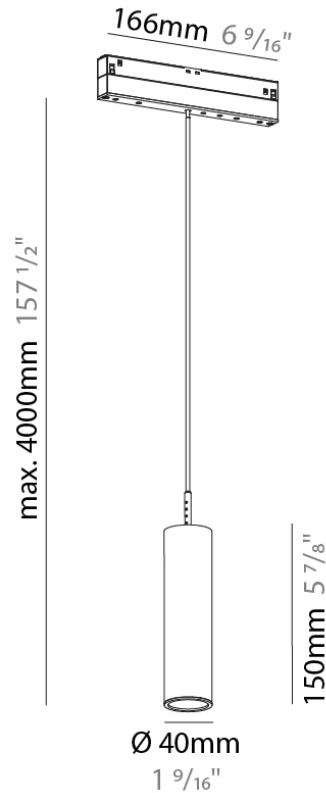

GENERAL

Series: Hangover

Subseries: Hangover Plug 40

Brand: Prolicht

Division: Architectural

Mounting Type: Track

Mounting Location: Ceiling

Subcategory: Downlight

PHYSICAL

Shape: Cylinder

Diameter (mm): 40

Diameter (in): 1 9/16

Height (mm): 150

Height (in): 5 7/8

Max. Overall Height (mm): 2150

Max. Overall Height (in): 84 5/8

Light Distribution: Downlight

Weight (kg): 0.433

Weight (lbs): 0.955

Diffuser: Shine Ring 1-6

Fixture Finish: SSR / BKV / CWI / CRY / HAB / UFT / ITA / RUA / FTG / MYG / LOD / PUS / FRO / FUP / KIA / POP / BLS / SPG / MEY / GOH / GUM / CHC / COM / ABZ / JAG / OBR / MOS / ROR

Fixture Material: Aluminum

Cable Details: 2,000mm or 6000mm Cable - Options: White / Black / Orange / Red

ELECTRICAL

Input Wattage Range: 10 - 19 W

Lamp Type: LED (Zhaga Standard)

Input Wattage (W): 10

Total Output Wattage (W): 8.1

Dimming: Non-Dimmable

Driver Included: No

Driver Location: Remote

Driver Type: Constant Voltage - Universal

Driver Class: Class 2

Input Voltage (V): 48

Constant Current (mA): 500

Upon Request: 0-10Vdc dimming / DALI dimming

LED

Delivered Lumen Range: 500 - 999 lm

Number of LEDs: 1

Color Temperature (°K): 2700 / 3000 / 4000

Max. Delivered Lumen (lm): 788 / 829 / 840

Nominal Lumen (lm): 1016 / 1068 / 1082

CRI: >90 CRI

OPTICAL

Reflector°: 40 / 50

RATINGS AND CERTIFICATIONS

Certified By: Certified for North American Standards

IP rating: IP20