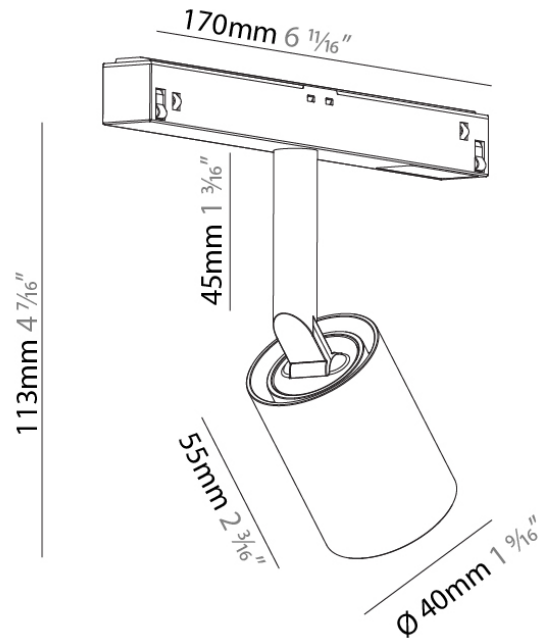

PROJECT	
TYPE	
NOTES	
QUANTITY	
DATE	

A3CLK30-SUS-SYS COMPONENTS

A3T080-

DESCRIPTION

Centriq - Track Head - 40mm / 1 9/16" - 6.6W LED (Zhaga Standard) - 2700K / 3000K / 4000K - Dimmable - Reflector: 20°/31°/36°/40°/50°

GENERAL

Series: Centriq
Partner: Prolicht
Division: Architectural
Light Distribution: Adjustable

PHYSICAL

Aperture Sizes - Downlights: 1"
Shape: Cylinder
Diameter (mm): 40
Diameter (in): 1 9/16
Length (mm): 170
Length (in): 6 11/16
Height (mm): 113
Height (in): 4 7/16
Weight (kg): 0.144
Weight (lbs): 0.318

Fixture Finish: SSR / BKV / CWI / CRY / HAB / UFT / ITA / RUA / FTG / MYG / LOD / PUS / FRO / FUP / KIA / POP / BLS / SPG / MEY / GOH / CHC / COM / ABZ / JAG / OBR / MOS / ROR

Fixture Material: Aluminum

ELECTRICAL

Input Wattage Range: 1 - 9 W
Lamp Type: LED (Zhaga Standard)
Input Wattage (W): 6.5
Total Output Wattage (W): 5.9
Driver Included: No

LED

Delivered Lumen Range: 500 - 999 lm
Number of LEDs: 1
Color Temperature (°K): 2700 / 3000 / 4000
Max. Delivered Lumen (lm): 468 / 490 / 520
Nominal Lumen (lm): 732 / 769 / 780
CRI: >90 CRI
Upon Request: Special Color Temperature ***3500K available in minimum quantities (larger quantities upon request)

OPTICAL

Reflector°: 20 / 40 / 50
Optic°: 31 / 36
Adjustability: Rotational 360°; Tilt 90°
Upon Request: Special Beam Angles

RATINGS AND CERTIFICATIONS

Certified By: Certified for North American Standards
IP rating: IP20