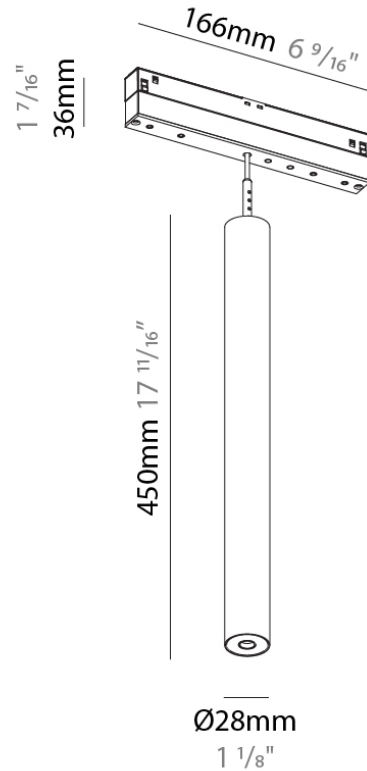

GENERAL

Series: Clicktrack
Subseries: Hangover Plug Standard (Track Insert)
Partner: Prolicht
Division: Architectural
Installation: Track
Product Type: Pendant
Mounting Location: Ceiling
Light Distribution: Downlight

PHYSICAL

Aperture Sizes - Downlights: 1"
Shape: Cylinder
Diameter (mm): 28
Diameter (in): 1 1/8
Height (mm): 450
Height (in): 17 11/16
Max. Overall Height (mm): 2450
Max. Overall Height (in): 96 7/16
Weight (kg): 0.32
Weight (lbs): 0.706
Fixture Finish: SSR / BKV / CWI / CRY / HAB / UFT / ITA / RUA / FTG / MYG / LOD / PUS / FRO / FUP / KIA / POP / BLS / SPG / MEY / GOH / CHC / COM / ABZ / JAG / OBR / MOS / ROR
Fixture Material: Aluminum
Cable Details: 2000mm or 4000mm Cable - Black

ELECTRICAL

Input Wattage Range: 1 - 9 W
Lamp Type: LED (Zhaga Standard)
Input Wattage (W): 6.4
Total Output Wattage (W): 5.8
Dimming: Non-Dimmable
Driver Included: No
Driver Location: Remote
Driver Type: Constant Voltage - Universal
Driver Class: Class 2
Input Voltage (V): 48
Constant Current (mA): 500
Upon Request: 0-10Vdc dimming / DALI dimming

LED

Number of LEDs: 1
Color Temperature (°K): 2700 / 3000 / 4000
Max. Delivered Lumen (lm): 328 / 363 / 386
CRI: >90 CRI
Upon Request: ***3500K available in minimum quantities (larger quantities upon request)

OPTICAL

Optic°: 24 / 32 / 34 / 55 / 58

RATINGS AND CERTIFICATIONS

Certified By: Certified for North American Standards
IP rating: IP20