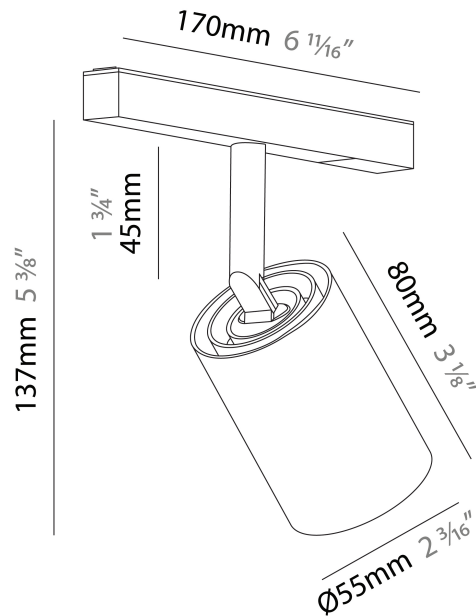

GENERAL

Series: Centriq
Brand: Prolicht
Division: Architectural
Mounting Type: Track

PHYSICAL

Shape: Cylinder
Diameter (mm): 55
Diameter (in): 2 3/16
Length (mm): 170
Length (in): 6 11/16
Height (mm): 137
Height (in): 5 3/8
Light Distribution: Adjustable / Direct
Weight (kg): 0.548
Weight (lbs): 1.21
Fixture Finish: SSR / BKV / CWI / CRY / HAB / UFT / ITA / RUA / FTG / MYG / LOD / PUS / FRO / FUP / KIA / POP / BLS / SPG / MEY / GOH / GUM / CHC / COM / ABZ / JAG / OBR / MOS / ROR
Fixture Material: Aluminum

ELECTRICAL

Input Wattage Range: 10 - 19 W
Lamp Type: LED (Zhaga Standard)
Input Wattage (W): 11.8
Total Output Wattage (W): 11.2
Dimming: Non-Dimmable
Driver Included: No
Driver Type: Constant Voltage - Universal
Driver Class: Class 2
Input Voltage (V): 48
Constant Current (MA): 600
Upon Request: 0-10Vdc dimming

LED

Delivered Lumen Range: 500 - 999 lm
Number of LEDs: 1
Color Temperature (°K): 2700 / 3000 / 4000
Max. Delivered Lumen (lm): 720 / 760 / 820
Nominal Lumen (lm): 1196 / 1257 / 1275
CRI: >90 CRI
Lamp Life (hrs): 50000
Upon Request: Special Color Temperature ***3500K available in minimum quantities (larger quantities upon request)

OPTICAL

Reflector°: 17 / 33 / 46
Optic°: 15 / 25 / 35
Adjustability: Rotational 360°; Tilt 90°
Upon Request: Special Beam Angles

RATINGS AND CERTIFICATIONS

Certified By: Certified for North American Standards
IP rating: IP20