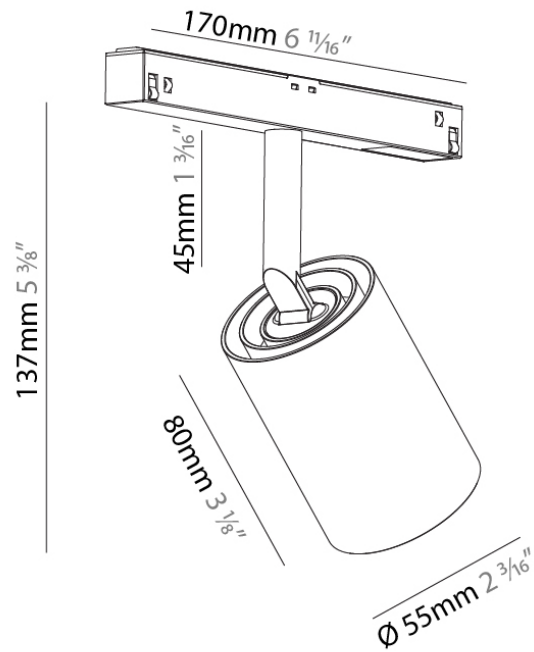

Centriq - Track Head - 55mm / 2 3/16" - 9.2W LED (Zhaga Standard) - 2700K / 3000K / 4000K - Dimmable

GENERAL

Series: Centriq _____
Partner: Prolight _____
Division: Architectural _____
Light Distribution: Adjustable _____

PHYSICAL

Aperture Sizes - Downlights: 2" _____
Shape: Cylinder _____
Diameter (mm): 55 _____
Diameter (in): 2 3/16 _____
Length (mm): 170 _____
Length (in): 6 11/16 _____
Height (mm): 137 _____
Height (in): 5 3/8 _____
Weight (kg): 0.54 _____
Weight (lbs): 1.19 _____
Fixture Finish: SSR / BKV / CWI / CRY / HAB / UFT / ITA / RUA / FTG / MYG / LOD / PUS / FRO / FUP / KIA / POP / BLS / SPG / MEY / GOH / CHC / COM / ABZ / JAG / OBR / MOS / ROR _____
Fixture Material: Aluminum _____

ELECTRICAL

Input Wattage Range: 1 - 9 W _____
Lamp Type: LED (Zhaga Standard) _____
Input Wattage (W): 9.2 _____
Total Output Wattage (W): 8.4 _____
Driver Included: No _____

LED

Delivered Lumen Range: 500 - 999 lm _____
Number of LEDs: 1 _____
Color Temperature (°K): 2700 / 3000 / 4000 _____
Max. Delivered Lumen (lm): 486 / 524 / 548 _____
Nominal Lumen (lm): 625.3 / 660.1 / 712.4 _____
CRI: >90 CRI _____
Upon Request: Special Color Temperature ***3500K available in minimum quantities (larger quantities upon request) _____

OPTICAL

Reflector°: 9 _____
Adjustability: Rotational 360°; Tilt 90° _____
Upon Request: Special Beam Angles _____

RATINGS AND CERTIFICATIONS

Certified By: Certified for North American Standards _____
IP rating: IP20 _____