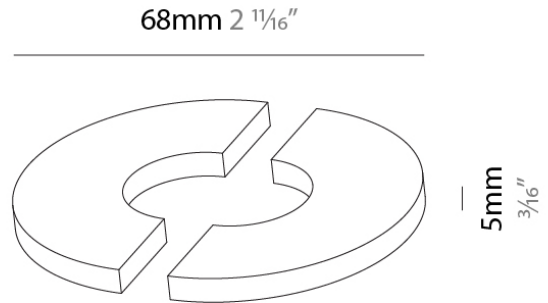

A3CLK30-SUS-SYS COMPONENTS

PROJECT	_____
TYPE	_____
NOTES	_____
QUANTITY	_____
DATE	_____

A380106-

DESCRIPTION
Hangover 75 - Indirect Diffuser

GENERAL
Series: Hangover
Subseries: Hangover 75
Partner: Prolicht
Division: Architectural

PHYSICAL
Shape: Round
Diameter (mm): 70
Diameter (in): 2 ³/₄
Fixture Finish: RED / ORG / YEL / GRN / BLU
Fixture Material: Acrylic

RATINGS AND CERTIFICATIONS
Certified By: Certified for North American Standards
IP rating: IP20