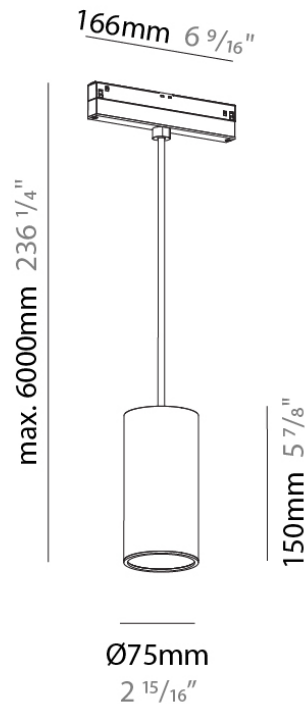

ELECTRICAL

Input Wattage Range: 10 - 19 W
Lamp Type: LED (Zhaga Standard)
Input Wattage (W): 10
Total Output Wattage (W): 8.1
Dimming: Non-Dimmable
Driver Included: No
Driver Location: Remote
Driver Type: Constant Voltage - Universal
Driver Class: Class 2
Input Voltage (V): 48
Constant Current (MA): 500
Upon Request: 0-10Vdc dimming / DALI dimming

LED

Delivered Lumen Range: 500 - 999 lm
Number of LEDs: 1
Color Temperature (°K): 2700 / 3000 / 4000
Max. Delivered Lumen (lm): 898 / 944 / 956
Nominal Lumen (lm): 1016 / 1068 / 1082
CRI: >90 CRI
Lamp Life (hrs): 50000

OPTICAL

Reflector°: 18 / 36 / 52

RATINGS AND CERTIFICATIONS

Certified By: Certified for North American Standards

JP rating: IP20
Zaneen Group Inc. © 2026, T-1800-388-3382, F-416-247-9319, www.zaneen.com

Available for International specifications by adding 'INT' at the end of the existing Model #. For assistance on 'custom' specifications, contact zteam@zaneen.com. In a constant effort to supply the best product, we reserve the right to change specifications or materials without notice. The most recent specification sheets are found at zaneen.com