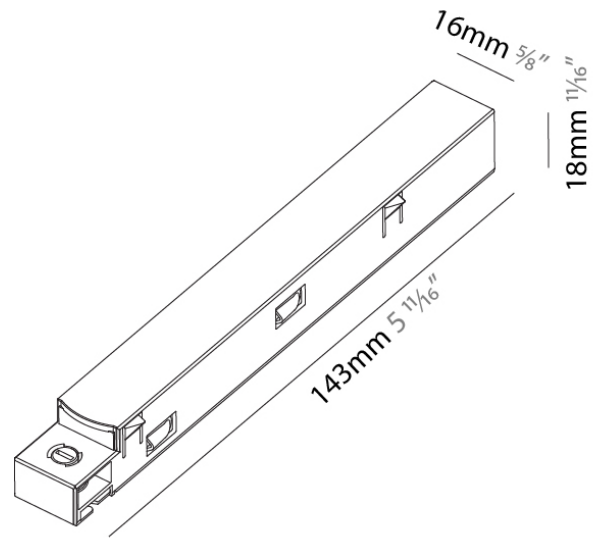

PROJECT	
TYPE	
NOTES	
QUANTITY	
DATE	

A3CLK30-SUS-SYS COMPONENTS

A38803

DESCRIPTION

Clicktrack - Trimless - 48V Power Feed - Black

GENERAL

Series: Clicktrack
Subseries: Clicktrack 25
Partner: Prolight
Division: Architectural

PHYSICAL

Shape: Rectangle
Length (mm): 143
Length (in): 5 ¹⁰/₁₆
Width (mm): 16
Width (in): 10/16
Height (mm): 18
Height (in): 11/16
Weight (kg): 0.042
Weight (lbs): 0.09
Fixture Finish: BLK
Fixture Material: Aluminum

RATINGS AND CERTIFICATIONS

Certified By: Certified for North American Standards
IP rating: IP20