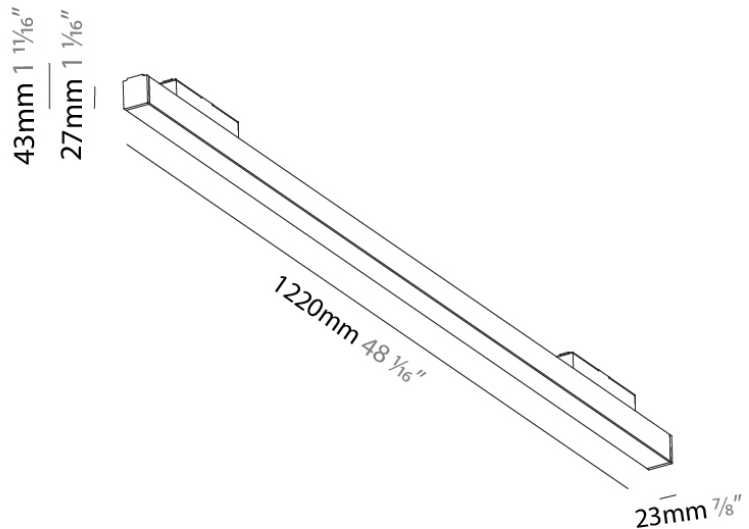

PROJECT	
TYPE	
NOTES	
QUANTITY	
DATE	

A3CLK30-SUS-SYS COMPONENTS

A3T089-

DESCRIPTION

LED (Zhaga Standard)line - Light Insert - 1220mm / 48 1/16" - 13.3W LED (Zhaga Standard) - 2700K / 3000K / 4000K - Dimmable

GENERAL

Series: Clicktrack
Subseries: Ledline
Brand: Prolicht
Division: Architectural

PHYSICAL

Shape: Rectangle
Length (mm): 1220
Length (in): 48 1/16
Width (mm): 23
Width (in): 7/8
Height (mm): 43
Height (in): 1 11/16
Light Distribution: Direct
Weight (kg): 0.764
Weight (lbs): 1.684
Fixture Material: Aluminum Die Cast

ELECTRICAL

Input Wattage Range: 10 - 19 W
Lamp Type: LED (Zhaga Standard)
Input Wattage (W): 13.2 / 15.8
Total Output Wattage (W): 12 /
Dimming: 0-10V Dimming
Driver Included: No

LED

Delivered Lumen Range: 500 - 1999 lm
Color Temperature (°K): 2700 / 3000 / 4000
Max. Delivered Lumen (lm): 720 / 1080
Nominal Lumen (lm): 1200
CRI: >90 CRI
Upon Request: Special Color Temperature

RATINGS AND CERTIFICATIONS

Certified By: Certified for North American Standards
IP rating: IP20