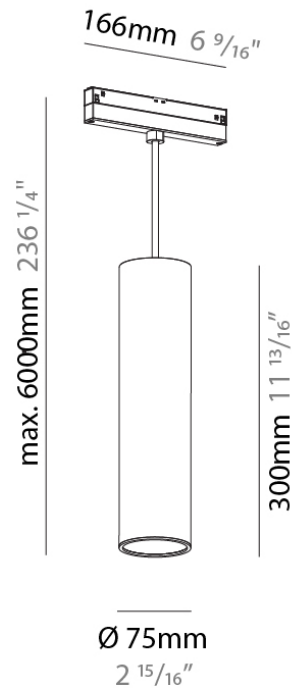

PHYSICAL

Aperture Sizes - Downlights: 2" _____

Shape: Cylinder _____

Diameter (mm): 75 _____

Diameter (in): 2 15/16 _____

Height (mm): 300 _____

Height (in): 11 13/16 _____

Max. Overall Height (mm): 2300 _____

Max. Overall Height (in): 90 9/16 _____

Weight (kg): 0.666 _____

Weight (lbs): 1.468 _____

Diffuser: Shine Ring 1-6 _____

Fixture Finish: SSR / BKV / CWI / CRY / HAB / UFT / ITA / RUA / FTG / MYG / LOD / PUS / FRO / FUP / KIA / POP / BLS / SPG / MEY / GOH / CHC / COM / ABZ / JAG / OBR / MOS / ROR _____

Fixture Material: Aluminum _____

Cable Details: 2000mm or 6000mm Cable - Options: White / Black / Orange / Red _____

ELECTRICAL

Input Wattage Range: 10 - 19 W _____

Lamp Type: LED (Zhaga Standard) _____

Input Wattage (W): 10 _____

Total Output Wattage (W): 8.1 _____

Dimming: Non-Dimmable _____

Driver Included: No _____

Driver Location: Remote _____

Driver Type: Constant Voltage - Universal _____

Driver Class: Class 2 _____

Input Voltage (V): 48 _____

Constant Current (MA): 500 _____

Upon Request: 0-10Vdc dimming / DALI dimming _____

LED

Delivered Lumen Range: 500 - 999 lm _____

Number of LEDs: 1 _____

Color Temperature (°K): 2700 / 3000 / 4000 _____

Max. Delivered Lumen (lm): 898 / 944 / 956 _____

Nominal Lumen (lm): 1016 / 1068 / 1082 _____

CRI: >90 CRI _____

OPTICAL

Reflector°: 18 / 36 / 52 _____

RATINGS AND CERTIFICATIONS

Certified By: Certified for North American Standards _____

IP rating: IP20 _____