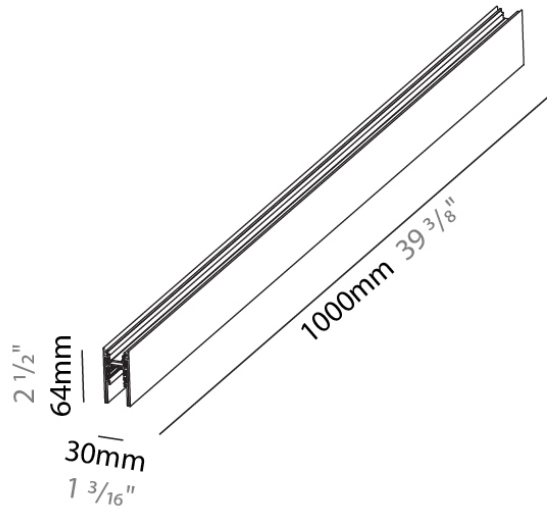

PROJECT
TYPE
NOTES
QUANTITY
DATE

A3CLK30-SUS-SYS COMPONENTS SUSPENSION

A38930-

DESCRIPTION

Clicktrack 30 - Aluminum Profile - 1000 / 2000 / 3000mm

GENERAL

Series: Clicktrack
Subseries: Clicktrack 30
Brand: Prolicht
Division: Architectural
Mounting Type: Suspension
Mounting Location: Ceiling
Subcategory: Profile

PHYSICAL

Shape: Rectangle
Length (mm): 1000 / 2000 / 3000
Length (in): $39 \frac{3}{8}$
Width (mm): 30
Width (in): $1 \frac{3}{16}$
Height (mm): 64
Height (in): $2 \frac{1}{2}$
Fixture Finish: SSR / BKV / CWI / CRY / HAB / UFT / ITA / RUA / FTG / MYG / LOD / PUS / FRO / FUP / KIA / POP / BLS / SPG / MEY / GOH / GUM / CHC / COM / ABZ / JAG / OBR / MOS / ROR
Fixture Material: Aluminum

RATINGS AND CERTIFICATIONS

Certified By: Certified for North American Standards
IP rating: IP20