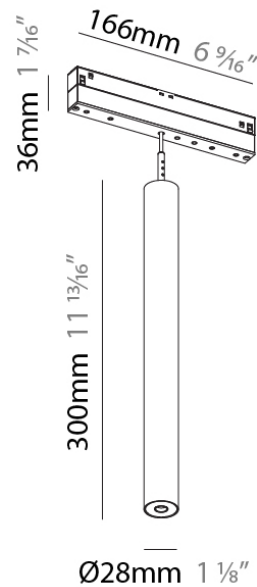

GENERAL

Series: Clicktrack
Subseries: Hangover Plug Standard (Track Insert)
Brand: Prolicht
Division: Architectural
Mounting Type: Track
Mounting Location: Ceiling
Subcategory: Pendant

PHYSICAL

Shape: Cylinder
Diameter (mm): 28
Diameter (in): 1 1/8
Height (mm): 300
Height (in): 11 13/16
Max. Overall Height (mm): 2300
Max. Overall Height (in): 90 9/16
Light Distribution: Downlight
Weight (kg): 0.32
Weight (lbs): 0.706
Fixture Finish: SSR / BKV / CWI / CRY / HAB / UFT / ITA / RUA / FTG / MYG / LOD / PUS / FRO / FUP / KIA / POP / BLS / SPG / MEY / GOH / GUM / CHC / COM / ABZ / JAG / OBR / MOS / ROR
Fixture Material: Aluminum
Cable Details: 2,000mm or 4,000mm Cable - Black

ELECTRICAL

Input Wattage Range: 1 - 9 W
Lamp Type: LED (Zhaga Standard)
Input Wattage (W): 6.4
Total Output Wattage (W): 5.8
Dimming: Non-Dimmable
Driver Included: No
Driver Location: Remote
Driver Type: Constant Voltage - Universal
Driver Class: Class 2
Input Voltage (V): 48
Constant Current (MA): 500
Upon Request: 0-10Vdc dimming / DALI dimming

LED

Number of LEDs: 1
Color Temperature (°K): 2700 / 3000 / 4000
Max. Delivered Lumen (lm): 328 / 363 / 386
CRI: >90 CRI
Upon Request: ***3500K available in minimum quantities (larger quantities upon request)

OPTICAL

Optic°: 24 / 32 / 34 / 55 / 58

RATINGS AND CERTIFICATIONS

Certified By: Certified for North American Standards
IP rating: IP20