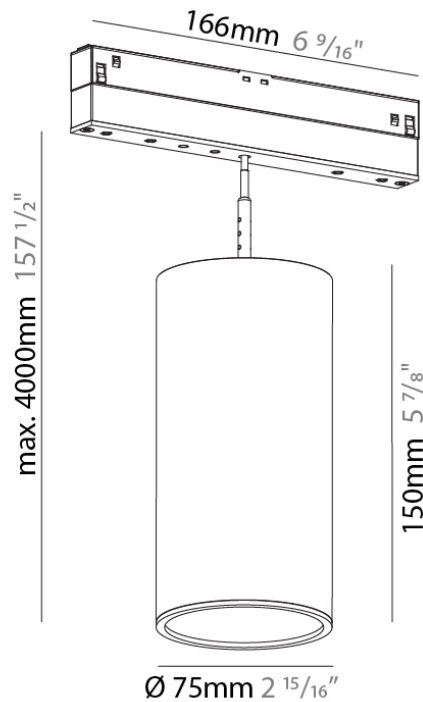

GENERAL

Series: Hangover

Subseries: Hangover Plug 75

Partner: Prolicht

Division: Architectural

Installation: Track

Product Type: Downlight

Mounting Location: Ceiling

Light Distribution: Downlight

PHYSICAL

Aperture Sizes - Downlights: 2"

Shape: Cylinder

Diameter (mm): 75

Diameter (in): 2 15/16

Height (mm): 150

Height (in): 5 7/8

Max. Overall Height (mm): 2150

Max. Overall Height (in): 84 5/8

Weight (kg): 0.433

Weight (lbs): 0.955

Diffuser: Shine Ring 1-6

Fixture Finish: SSR / BKV / CWI / CRY / HAB / UFT / ITA / RUA / FTG / MYG / LOD / PUS / FRO / FUP / KIA / POP / BLS / SPG / MEY / GOH / CHC / COM / ABZ / JAG / OBR / MOS / ROR

Fixture Material: Aluminum

Cable Details: 2000mm or 6000mm Cable - Options: White / Black / Orange / Red

ELECTRICAL

Input Wattage Range: 1 - 9 W

Lamp Type: LED (Zhaga Standard)

Input Wattage (W): 6

Total Output Wattage (W): 5.4

Dimming: Non-Dimmable

Driver Included: No

Driver Location: Remote

Driver Type: Constant Voltage - Universal

Driver Class: Class 2

Input Voltage (V): 48

Constant Current (MA): 500

Upon Request: 0-10Vdc dimming / DALI dimming

LED

Delivered Lumen Range: 100 - 499 lm

Number of LEDs: 1

Color Temperature (°K): 2700 / 3000 / 4000

Max. Delivered Lumen (lm): 385 / 408 / 442

Nominal Lumen (lm): 455.22 / 482 / 522.17

CRI: >90 CRI

OPTICAL

Optic°: 9 / 24 / 39

RATINGS AND CERTIFICATIONS

Certified By: Certified for North American Standards

IP rating: IP20