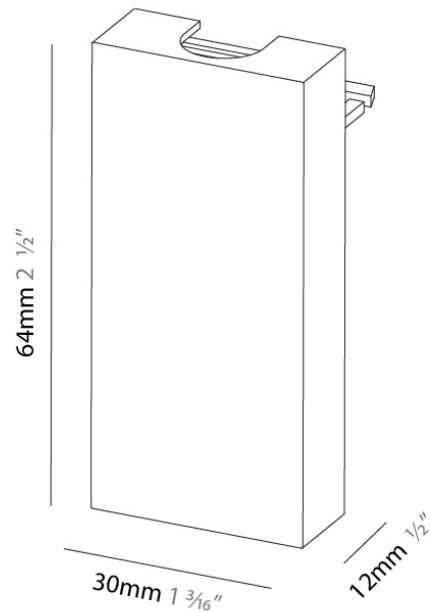

A3CLK30-SUS-SYS COMPONENTS SUSPENSION

A38931-

DESCRIPTION

Clicktrack 30 - Suspension System - End Cap -

GENERAL

Series: Clicktrack
Subseries: Clicktrack 30
Partner: Prolicht
Division: Architectural
Installation: Suspension
Product Type: Linear Profiles
Mounting Location: Ceiling

PHYSICAL

Length (mm): 30
Length (in): 1 ³/₁₆
Width (mm): 12
Width (in): 1/2
Height (mm): 64
Height (in): 2 ¹/₂
Weight (kg): 0.054
Weight (lbs): 1/8

ELECTRICAL

Driver Included: No

RATINGS AND CERTIFICATIONS

Certified By: Certified for North American Standards
IP rating: IP20