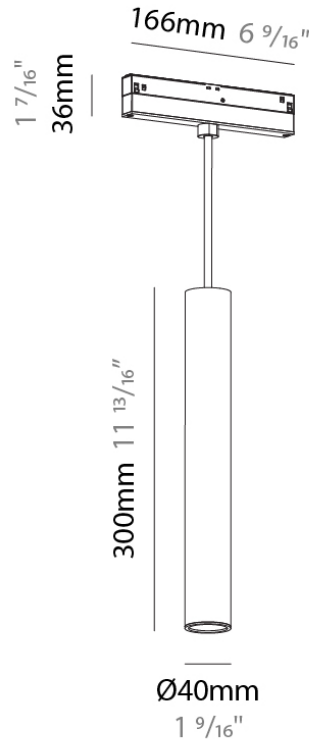

GENERAL

Series: Hangover
Subseries: Hangover 40
Partner: Prolicht
Division: Architectural
Installation: Track
Product Type: Downlight
Mounting Location: Ceiling
Light Distribution: Downlight

PHYSICAL

Aperture Sizes - Downlights: 1"
Shape: Cylinder
Diameter (mm): 40
Diameter (in): 1 9/16
Height (mm): 300
Height (in): 11 13/16
Max. Overall Height (mm): 2300
Max. Overall Height (in): 90 9/16
Weight (kg): 0.666
Weight (lbs): 1.468
Diffuser: Shine Ring 1-6
Fixture Finish: SSR / BKV / CWI / CRY / HAB / UFT / ITA / RUA / FTG / MYG / LOD / PUS / FRO / FUP / KIA / POP / BLS / SPG / MEY / GOH / CHC / COM / ABZ / JAG / OBR / MOS / ROR
Fixture Material: Aluminum
Cable Details: 2000mm or 6000mm Cable - Options: White / Black / Orange / Red

ELECTRICAL

Input Wattage Range: 10 - 19 W
Lamp Type: LED (Zhaga Standard)
Input Wattage (W): 10
Total Output Wattage (W): 9.1
Dimming: Non-Dimmable
Driver Included: No
Driver Location: Remote
Driver Type: Constant Voltage - Universal
Driver Class: Class 2
Input Voltage (V): 48
Constant Current (MA): 500
Upon Request: 0-10Vdc dimming / DALI dimming

LED

Delivered Lumen Range: 500 - 999 lm
Number of LEDs: 1
Color Temperature (°K): 2700 / 3000 / 4000
Max. Delivered Lumen (lm): 788 / 829 / 840
Nominal Lumen (lm): 1016 / 1068 / 1082
CRI: >90 CRI

OPTICAL

Reflector: 40 / 50

RATINGS AND CERTIFICATIONS

Certified By: Certified for North American Standards
IP rating: IP20