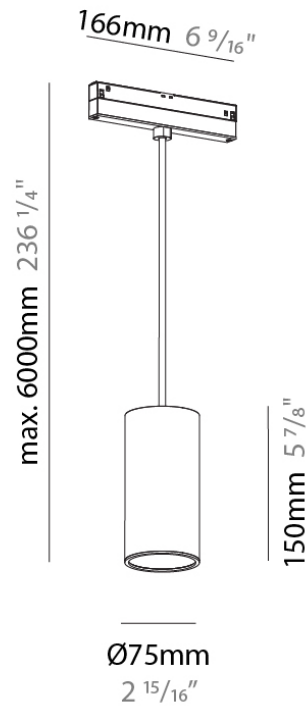

GENERAL

Series: Hangover

Subseries: Hangover 75

Partner: Prolicht

Division: Architectural

Installation: Track

Product Type: Downlight

Mounting Location: Ceiling

Light Distribution: Direct / Indirect

PHYSICAL

Aperture Sizes - Downlights: 2"

Shape: Cylinder

Diameter (mm): 75

Diameter (in): 2 15/16"

Height (mm): 150

Height (in): 5 7/8"

Max. Overall Height (mm): 2150

Max. Overall Height (in): 84 5/8"

Weight (kg): 0.433

Weight (lbs): 0.955

Diffuser: Shine Ring 1-6

Fixture Finish: SSR / BKV / CWI / CRY / HAB / UFT / ITA / RUA / FTG / MYG / LOD / PUS / FRO / FUP / KIA / POP / BLS / SPG / MEY / GOH / CHC / COM / ABZ / JAG / OBR / MOS / ROR

Fixture Material: Aluminum

Cable Details: 2000mm or 6000mm Cable - Options: White / Black / Orange / Red

ELECTRICAL

Input Wattage Range: 20 - 29 W

Lamp Type: LED (Zhaga Standard)

Input Wattage (W): 20.8

Total Output Wattage (W): 19

Dimming: Non-Dimmable

Driver Included: No

Driver Location: Remote

Driver Type: Constant Voltage - Universal

Driver Class: Class 2

Input Voltage (V): 48

Upon Request: 0-10Vdc dimming / DALI dimming

LED

Number of LEDs: 1

Color Temperature (°K): 2700 / 3000 / 4000

Max. Delivered Lumen (lm): 1729 - 1837

CRI: >90 CRI

Lamp Life (hrs): 50000

OPTICAL

Reflector°: 18 / 36 / 52

RATINGS AND CERTIFICATIONS

Certified By: Certified for North American Standards

IP rating: IP20