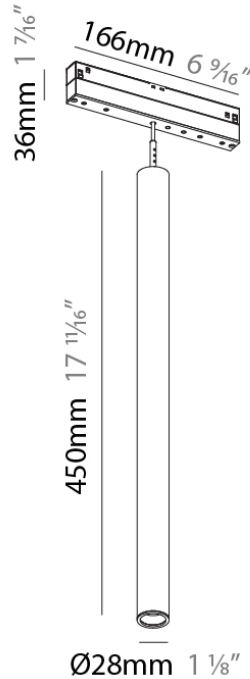

GENERAL

Series: Clicktrack
Subseries: Hangover Plug Standard (Track Insert)
Brand: Prolicht
Division: Architectural
Mounting Type: Track
Mounting Location: Ceiling
Subcategory: Pendant

PHYSICAL

Shape: Cylinder
Diameter (mm): 28
Diameter (in): 1 1/8
Height (mm): 450
Height (in): 17 11/16
Max. Overall Height (mm): 2450
Max. Overall Height (in): 96 7/16
Light Distribution: Downlight
Weight (kg): 0.32
Weight (lbs): 0.706
Diffuser: Shine Ring 1-6
Fixture Finish: SSR / BKV / CWI / CRY / HAB / UFT / ITA / RUA / FTG / MYG / LOD / PUS / FRO / FUP / KIA / POP / BLS / SPG / MEY / GOH / GUM / CHC / COM / ABZ / JAG / OBR / MOS / ROR
Fixture Material: Aluminum
Cable Details: 2,000mm or 4,000mm Cable - Black

ELECTRICAL

Input Wattage Range: 1 - 9 W
Lamp Type: LED (Zhaga Standard)
Input Wattage (W): 6.4
Total Output Wattage (W): 5.8
Dimming: Non-Dimmable
Driver Included: No
Driver Location: Remote
Driver Type: Constant Voltage - Universal
Driver Class: Class 2
Input Voltage (V): 120
Constant Current (mA): 500
Upon Request: 0-10Vdc dimming / DALI dimming

LED

Number of LEDs: 1
Color Temperature (°K): 2700 / 3000 / 4000
Max. Delivered Lumen (lm): 328 / 363 / 386
CRI: >90 CRI
Upon Request: ***3500K available in minimum quantities (larger quantities upon request)

OPTICAL

Optic°: 24 / 32 / 58

RATINGS AND CERTIFICATIONS

Certified By: Certified for North American Standards
IP rating: IP20