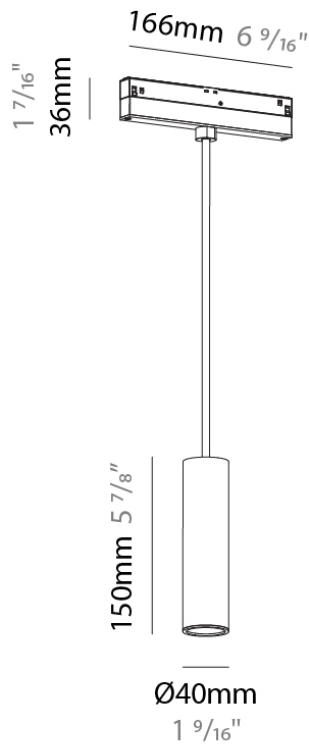

GENERAL

Series: Hangover
Subseries: Hangover 40
Brand: Prolicht
Division: Architectural
Mounting Type: Track
Mounting Location: Ceiling
Subcategory: Downlight

PHYSICAL

Shape: Cylinder
Diameter (mm): 40
Diameter (in): 1 9/16
Height (mm): 150
Height (in): 5 7/8
Max. Overall Height (mm): 2150
Max. Overall Height (in): 84 5/8
Light Distribution: Downlight
Weight (kg): 0.433
Weight (lbs): 0.955
Diffuser: Shine Ring 1-6
Fixture Finish: SSR / BKV / CWI / CRY / HAB / UFT / ITA / RUA / FTG / MYG / LOD / PUS / FRO / FUP / KIA / POP / BLS / SPG / MEY / GOH / GUM / CHC / COM / ABZ / JAG / OBR / MOS / ROR
Fixture Material: Aluminum
Cable Details: 2,000mm or 6000mm Cable - Options: White / Black / Orange / Red

ELECTRICAL

Input Wattage Range: 10 - 19 W
Lamp Type: LED (Zhaga Standard)
Input Wattage (W): 10
Total Output Wattage (W): 9.1
Dimming: Non-Dimmable
Driver Included: No
Driver Type: Constant Voltage - Universal
Driver Class: Class 2
Input Voltage (V): 48
Constant Current (mA): 500
Upon Request: 0-10Vdc dimming / DALI dimming

LED

Delivered Lumen Range: 500 - 999 lm
Number of LEDs: 1
Color Temperature (°K): 2700 / 3000 / 4000
Max. Delivered Lumen (lm): 788 / 829 / 840
Nominal Lumen (lm): 1016 / 1068 / 1082
CRI: >90 CRI
Lamp Life (hrs): 50000

OPTICAL

Reflector°: 40 / 50

RATINGS AND CERTIFICATIONS

Certified By: Certified for North American Standards
IP rating: IP20