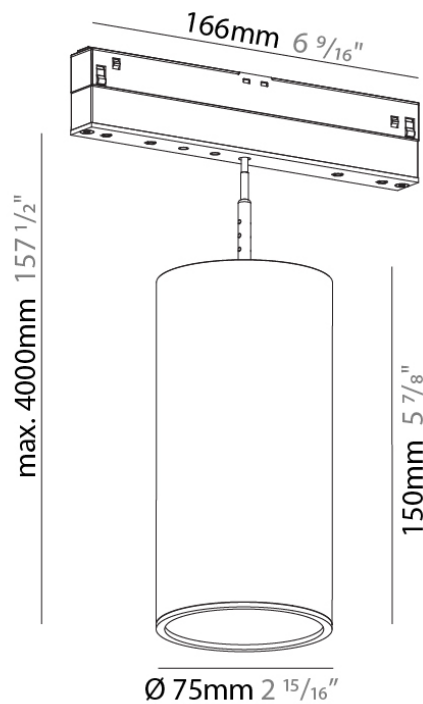

Light Distribution: Downlight _____

PHYSICAL

Aperture Sizes - Downlights: 2" _____

Shape: Cylinder _____

Diameter (mm): 75 _____

Diameter (in): 2 15/16 _____

Height (mm): 150 _____

Height (in): 5 7/8 _____

Max. Overall Height (mm): 2150 _____

Max. Overall Height (in): 84 5/8 _____

Weight (kg): 0.433 _____

Weight (lbs): 0.955 _____

Diffuser: Shine Ring 1-6 _____

Fixture Finish: SSR / BKV / CWI / CRY / HAB / UFT / ITA / RUA / FTG / MYG / LOD / PUS / FRO / FUP / KIA / POP / BLS / SPG / MEY / GOH / CHC / COM / ABZ / JAG / OBR / MOS / ROR _____

Fixture Material: Aluminum _____

Cable Details: 2000mm or 6000mm Cable - Options: White / Black / Orange / Red _____

ELECTRICAL

Input Wattage Range: 10 - 19 W _____

Lamp Type: LED (Zhaga Standard) _____

Input Wattage (W): 10 _____

Total Output Wattage (W): 8.1 _____

Dimming: Non-Dimmable _____

Driver Included: No _____

Driver Location: Remote _____

Driver Type: Constant Voltage - Universal _____

Driver Class: Class 2 _____

Input Voltage (V): 48 _____

Constant Current (mA): 500 _____

Upon Request: 0-10Vdc dimming / DALI dimming _____

LED

Delivered Lumen Range: 500 - 999 lm _____

Number of LEDs: 1 _____

Color Temperature (°K): 2700 / 3000 / 4000 _____

Max. Delivered Lumen (lm): 708 - 788 _____

CRI: >90 CRI _____

Lamp Life (hrs): 50000 _____

OPTICAL

Optic°: 9 / 24 / 39 _____

RATINGS AND CERTIFICATIONS

Certified By: Certified for North American Standards _____

IP rating: IP20 _____