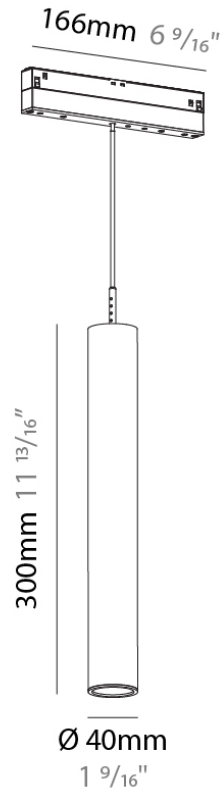

GENERAL

Series: Hangover
Subseries: Hangover Plug 40
Brand: Prolicht
Division: Architectural
Mounting Type: Track
Mounting Location: Ceiling
Subcategory: Downlight

PHYSICAL

Shape: Cylinder
Diameter (mm): 40
Diameter (in): 1 9/16
Height (mm): 300
Height (in): 11 13/16
Max. Overall Height (mm): 2300
Max. Overall Height (in): 90 9/16
Light Distribution: Downlight
Weight (kg): 0.666
Weight (lbs): 1.468
Diffuser: Shine Ring 1-6
Fixture Finish: SSR / BKV / CWI / CRY / HAB / UFT / ITA / RUA / FTG / MYG / LOD / PUS / FRO / FUP / KIA / POP / BLS / SPG / MEY / GOH / GUM / CHC / COM / ABZ / JAG / OBR / MOS / ROR
Fixture Material: Aluminum
Cable Details: 2,000mm or 6000mm Cable - Options: White / Black / Orange / Red

ELECTRICAL

Input Wattage Range: 10 - 19 W
Lamp Type: LED (Zhaga Standard)
Input Wattage (W): 10
Total Output Wattage (W): 8.1
Dimming: Non-Dimmable
Driver Included: No
Driver Location: Remote
Driver Type: Constant Voltage - Universal
Driver Class: Class 2
Input Voltage (V): 48
Constant Current (mA): 500
Upon Request: 0-10Vdc dimming / DALI dimming

LED

Delivered Lumen Range: 500 - 999 lm
Number of LEDs: 1
Color Temperature (°K): 2700 / 3000 / 4000
Max. Delivered Lumen (lm): 788 / 829 / 840
Nominal Lumen (lm): 1016 / 1068 / 1082
CRI: >90 CRI

OPTICAL

Reflector°: 40 / 50

RATINGS AND CERTIFICATIONS

Certified By: Certified for North American Standards
IP rating: IP20