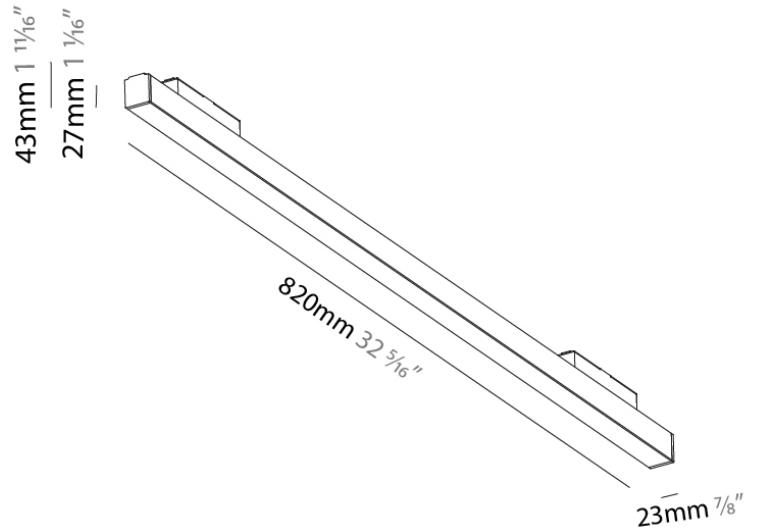

PROJECT
TYPE
NOTES
QUANTITY
DATE

A3CLK30-SUS-SYS COMPONENTS

A3T087-

DESCRIPTION

LED (Zhaga Standard)line - Light Insert - 820mm / 32 5/16" - 8.9W / 10.7W LED (Zhaga Standard) - 2700K / 3000K / 4000K - Dimmable

GENERAL

Series: Clicktrack
Subseries: Ledline
Brand: Prolicht
Division: Architectural

PHYSICAL

Shape: Rectangle
Length (mm): 820
Length (in): 32 5/16
Width (mm): 23
Width (in): 7/8
Height (mm): 43
Height (in): 1 11/16
Light Distribution: Direct
Weight (kg): 0.531
Weight (lbs): 1.17
Fixture Material: Aluminum Die Cast

ELECTRICAL

Input Wattage Range: 1 - 9 W
Lamp Type: LED (Zhaga Standard)
Input Wattage (W): 8.8 / 10.6
Total Output Wattage (W): 8 / 9.6
Dimming: Non-Dimmable / 0-10V Dimming
Driver Included: No
Input Voltage (V): 48

LED

Delivered Lumen Range: 500 - 999 lm
Color Temperature (°K): 2700 / 3000 / 4000
Max. Delivered Lumen (lm): 480 / 720
Nominal Lumen (lm): 800 / 1200
CRI: >90 CRI
Upon Request: Special Color Temperature

RATINGS AND CERTIFICATIONS

Certified By: Certified for North American Standards
IP rating: IP20