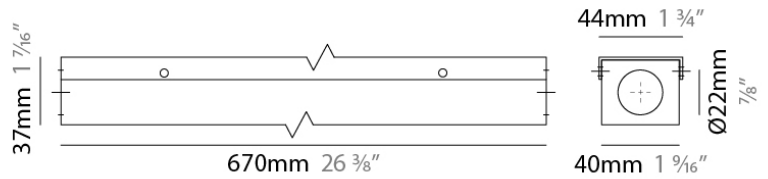

PROJECT	
TYPE	
NOTES	
QUANTITY	
DATE	

A3CLK30-SUS-SYS COMPONENTS

ENCP50

DESCRIPTION

Empty Metal Enclosure for Driver - IP20 - Indoor Rated

GENERAL

Division: Architectural : Components

PHYSICAL

Shape: Rectangle

Length (mm): 670

Length (in): 26 ³/₈

Width (mm): 44

Width (in): 1 ³/₄

Height (mm): 38

Height (in): 1 ¹/₂

Gasket: 1554JGASKET

Fixture Material: Metal

RATINGS AND CERTIFICATIONS

IP rating: IP20