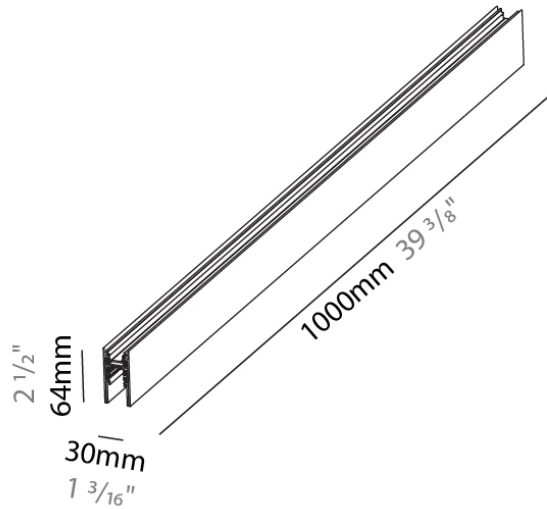

PROJECT
TYPE
NOTES
QUANTITY
DATE

A3CLK30-SUS-SYS COMPONENTS SUSPENSION

A38930-

DESCRIPTION

Clicktrack 30 - Aluminum Profile - 1000 / 2000 / 3000mm

GENERAL

Series: Clicktrack
Subseries: Clicktrack 30
Partner: Prolicht
Division: Architectural
Installation: Suspension
Product Type: Linear Profiles
Mounting Location: Ceiling

PHYSICAL

Shape: Rectangle
Length (mm): 1000 / 2000 / 3000
Length (in): 39 ³/₈
Width (mm): 30
Width (in): 1 ³/₁₆
Height (mm): 64
Height (in): 2 ¹/₂
Fixture Finish: SSR / BKV / CWI / CRY / HAB / UFT / ITA / RUA / FTG / MYG / LOD / PUS / FRO / FUP / KIA / POP / BLS / SPG / MEY / GOH / CHC / COM / ABZ / JAG / OBR / MOS / ROR
Fixture Material: Aluminum

RATINGS AND CERTIFICATIONS

Certified By: Certified for North American Standards
IP rating: IP20