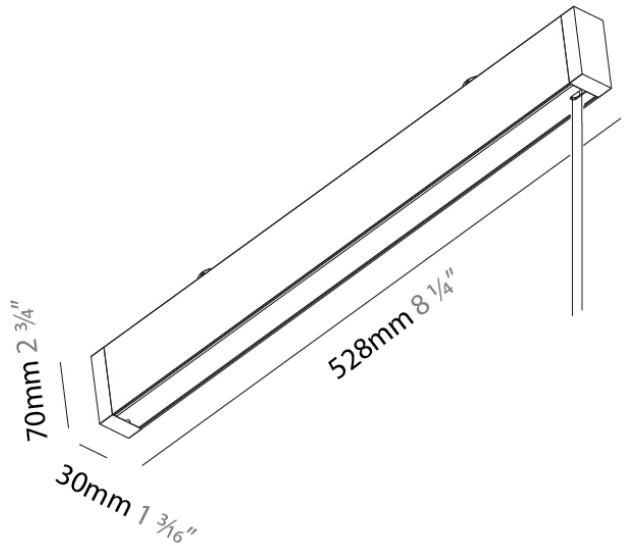

PROJECT	_____
TYPE	_____
NOTES	_____
QUANTITY	_____
DATE	_____

A3CLK30-SUS-SYS COMPONENTS

A38959-

DESCRIPTION

Clicktrack 30 - Suspension System - 528mm 20 13/16" Supply Unit 100W 48V (Non-Dimming) for Direct Only

GENERAL

Series: Clicktrack
Subseries: Clicktrack 30
Brand: Prolicht
Division: Architectural

PHYSICAL

Length (mm): 528
Length (in): 20 ¹³/₁₆
Width (mm): 64
Width (in): 2 ¹/₂
Height (mm): 30
Height (in): 1 ³/₁₆
Weight (kg): 1.247
Weight (lbs): 2.7
Fixture Finish: SSR / BKV / CWI / CRY / HAB / UFT / ITA / RUA / FTG / MYG / LOD / PUS / FRO / FUP / KIA / POP / BLS / SPG / MEY / GOH / GUM / CHC / COM / ABZ / JAG / OBR / MOS / ROR
Fixture Material: Aluminum

RATINGS AND CERTIFICATIONS

Certified By: Certified for North American Standards
IP rating: IP20