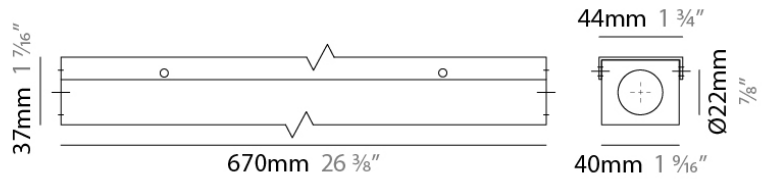

A3CLK30-SUS-SYS COMPONENTS

ENCP50

DESCRIPTION

Empty Metal Enclosure for Driver - IP20 - Indoor Rated

GENERAL

Division: Architectural : Components

PHYSICAL

Shape: Rectangle

Length (mm): 670

Length (in): 26 ³/₈

Width (mm): 44

Width (in): 1 ³/₄

Height (mm): 38

Height (in): 1 ¹/₂

Gasket: 1554JGASKET

Fixture Material: Metal

RATINGS AND CERTIFICATIONS

IP rating: IP20