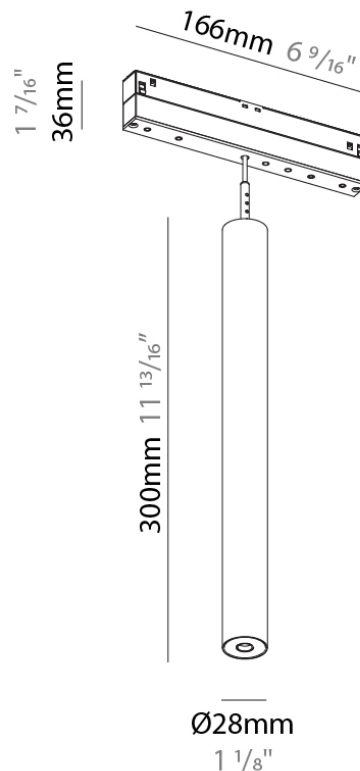

GENERAL

Series: Clicktrack
Subseries: Hangover Plug Standard (Track Insert)
Partner: Prolicht
Division: Architectural
Installation: Track
Product Type: Pendant
Mounting Location: Ceiling
Light Distribution: Downlight

PHYSICAL

Aperture Sizes - Downlights: 1"
Shape: Cylinder
Diameter (mm): 28
Diameter (in): 1 1/8
Height (mm): 300
Height (in): 11 13/16
Max. Overall Height (mm): 2300
Max. Overall Height (in): 90 9/16
Weight (kg): 0.32
Weight (lbs): 0.706
Fixture Finish: SSR / BKV / CWI / CRY / HAB / UFT / ITA / RUA / FTG / MYG / LOD / PUS / FRO / FUP / KIA / POP / BLS / SPG / MEY / GOH / CHC / COM / ABZ / JAG / OBR / MOS / ROR
Fixture Material: Aluminum
Cable Details: 2000mm or 4000mm Cable - Black

ELECTRICAL

Input Wattage Range: 1 - 9 W
Lamp Type: LED (Zhaga Standard)
Input Wattage (W): 6.4
Total Output Wattage (W): 5.8
Dimming: Non-Dimmable
Driver Included: No
Driver Location: Remote
Driver Type: Constant Voltage - Universal
Driver Class: Class 2
Input Voltage (V): 48
Constant Current (MA): 500
Upon Request: 0-10Vdc dimming / DALI dimming

LED

Number of LEDs: 1
Color Temperature (°K): 2700 / 3000 / 4000
Max. Delivered Lumen (lm): 328 / 363 / 386
CRI: >90 CRI
Upon Request: ***3500K available in minimum quantities (larger quantities upon request)

OPTICAL

Optic°: 24 / 32 / 34 / 55 / 58

RATINGS AND CERTIFICATIONS

Certified By: Certified for North American Standards
IP rating: IP20