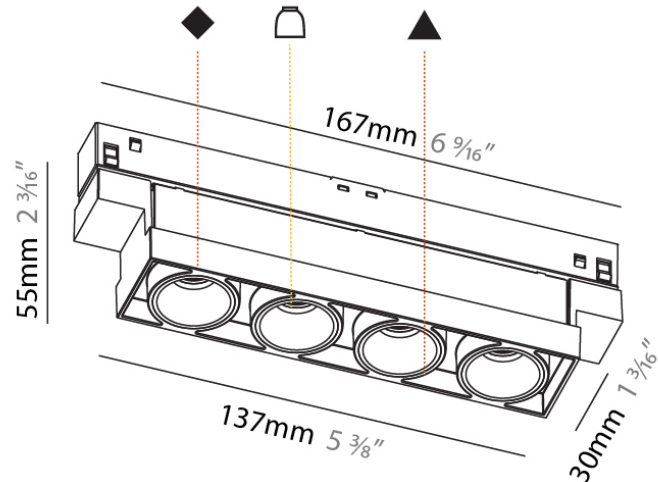

A3CLK30-SUS-SYS COMPONENTS

A380052-

DESCRIPTION

Magiq 4 Korona - Insert for Hypro 30 / 2LOOK4 25 Magtrack - 16.3W LED (Zhaga Standard) - Black - 2700K / 3000K / 4000K - Reflector 10° / 20° / 40°

GENERAL

Series: Clicktrack

Subseries: Magiq 4 Cell

Partner: Prolicht

Division: Architectural

Light Distribution: Direct

PHYSICAL

Shape: Rectangle

Length (mm): 167

Length (in): 6 ⁹/₁₆

Width (mm): 30

Width (in): 1 ³/₁₆

Height (mm): 55

Height (in): 2 ³/₁₆

Fixture Finish: SSR / BKV / CWI / CRY / HAB / UFT / ITA / RUA / FTG / MYG / LOD / PUS / FRO / FUP / KIA / POP / BLS / SPG / MEY / GOH / CHC / COM / ABZ / JAG / OBR / MOS / ROR

Fixture Material: Aluminum Die Cast

ELECTRICAL

Input Wattage Range: 10 - 19 W

Lamp Type: LED (Zhaga Standard)

Input Wattage (W): 16.3

Dimming: Non-Dimmable

Driver Included: No

Driver Location: Remote

Driver Type: Constant Voltage - Universal

Driver Class: Class 2

Input Voltage (V): 48

Constant Current (mA): 1050

Upon Request: 0-10Vdc Dimming / DALI

LED

Delivered Lumen Range: 500 - 999 lm

Number of LEDs: 4

Color Temperature (°K): 2700 / 3000 / 3500 / 4000

Max. Delivered Lumen (lm): 780 / 850 / 862 / 880

CRI: >90 CRI

Lamp Life (hrs): 50000

Upon Request: Special Color Temperature ***3500K available in minimum quantities (larger quantities upon request)

OPTICAL

Reflector°: 10 / 20 / 40

Upon Request: Special Beam Angles

RATINGS AND CERTIFICATIONS

Certified By: Certified for North American Standards

IP rating: IP20