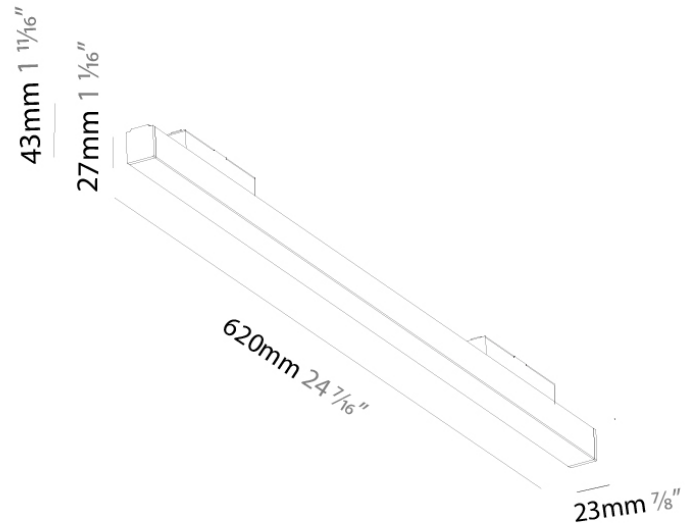

PROJECT	
TYPE	
NOTES	
QUANTITY	
DATE	

A3CLK30-SUS-SYS COMPONENTS

A3T086-

DESCRIPTION

LEDline - Light Insert - 620mm/24 7/16" - 6.7W / 8W LED (Zhaga Standard) - 2700K / 3000K / 4000K - Dimmable

GENERAL

Series: Clicktrack
Subseries: Ledline
Partner: Prolicht
Division: Architectural
Light Distribution: Direct

PHYSICAL

Shape: Rectangle
Length (mm): 620
Length (in): 24 7/16
Width (mm): 23
Width (in): 7/8
Height (mm): 43
Height (in): 1 11/16
Weight (kg): 0.405
Weight (lbs): 0.89
Fixture Material: Aluminum Die Cast

ELECTRICAL

Input Wattage Range: 1 - 9 W
Lamp Type: LED (Zhaga Standard)
Input Wattage (W): 6.6 / 7.9
Total Output Wattage (W): 6 / 7.2
Dimming: 0-10V Dimming
Driver Included: No

LED

Delivered Lumen Range: 100 - 499 lm
Color Temperature (°K): 2700 / 3000 / 4000
Max. Delivered Lumen (lm): 360 / 540
Nominal Lumen (lm): 600 / 900
CRI: >90 CRI
Upon Request: Special Color Temperature

RATINGS AND CERTIFICATIONS

Certified By: Certified for North American Standards
IP rating: IP20