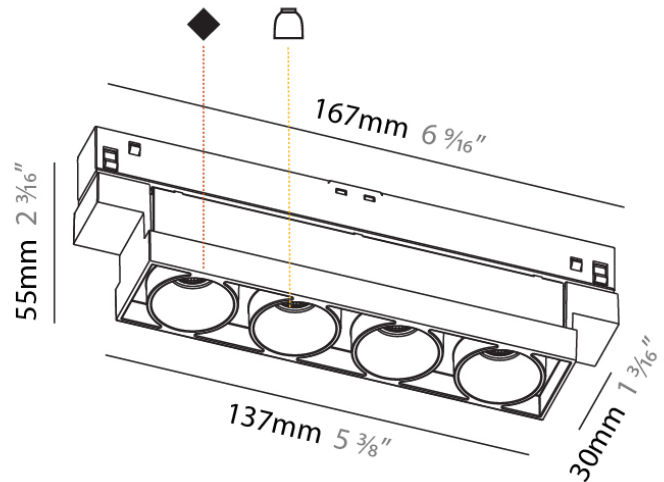

A3CLK30-SUS-SYS COMPONENTS

A380062-

DESCRIPTION

Magiq 4 - Insert for Hypro 30 / 2LOOK4 25 Magtrack - 16.3W LED (Zhaga Standard) - Black - 2700K / 3000K / 4000K - Reflector: 10° / 20° / 40°

GENERAL

Series: Clicktrack
Subseries: Magiq 4 Cell
Partner: Prolicht
Division: Architectural
Light Distribution: Direct

PHYSICAL

Shape: Rectangle
Length (mm): 167
Length (in): 6 ⁹/₁₆
Width (mm): 30
Width (in): 1 ³/₁₆
Height (mm): 55
Height (in): 2 ³/₁₆
Fixture Finish: SSR / BKV / CWI / CRY / HAB / UFT / ITA / RUA / FTG / MYG / LOD / PUS / FRO / FUP / KIA / POP / BLS / SPG / MEY / GOH / CHC / COM / ABZ / JAG / OBR / MOS / ROR
Fixture Material: Aluminum Die Cast

ELECTRICAL

Input Wattage Range: 10 - 19 W
Lamp Type: LED (Zhaga Standard)
Input Wattage (W): 16.3
Dimming: Non-Dimmable
Driver Included: No
Driver Location: Remote
Driver Type: Constant Voltage - Universal
Driver Class: Class 2
Input Voltage (V): 48
Constant Current (MA): 1050
Upon Request: 0-10Vdc Dimming / DALI

LED

Delivered Lumen Range: 500 - 999 lm
Color Temperature (°K): 2700 / 3000 / 3500 / 4000
Max. Delivered Lumen (lm): 780 / 850 / 862 / 880
CRI: >90 CRI
Lamp Life (hrs): 50000
Upon Request: Special Color Temperature ***3500K available in minimum quantities (larger quantities upon request)

OPTICAL

Reflector°: 10 / 20 / 40
Upon Request: Special Beam Angles

RATINGS AND CERTIFICATIONS

Certified By: Certified for North American Standards
IP rating: IP20