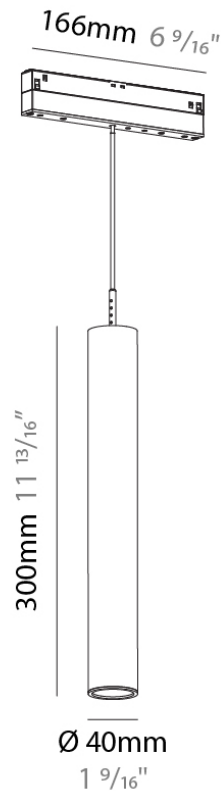

GENERAL

Series: Hangover

Subseries: Hangover Plug 40

Partner: Prolicht

Division: Architectural

Installation: Track

Product Type: Downlight

Mounting Location: Ceiling

Light Distribution: Downlight

PHYSICAL

Aperture Sizes - Downlights: 1"

Shape: Cylinder

Diameter (mm): 40

Diameter (in): 1 9/16

Height (mm): 300

Height (in): 11 13/16

Max. Overall Height (mm): 2300

Max. Overall Height (in): 90 9/16

Weight (kg): 0.666

Weight (lbs): 1.468

Diffuser: Shine Ring 1-6

Fixture Finish: SSR / BKV / CWI / CRY / HAB / UFT / ITA / RUA / FTG / MYG / LOD / PUS / FRO / FUP / KIA / POP / BLS / SPG / MEY / GOH / CHC / COM / ABZ / JAG / OBR / MOS / ROR

Fixture Material: Aluminum

Cable Details: 2000mm or 6000mm Cable - Options: White / Black / Orange / Red

ELECTRICAL

Input Wattage Range: 10 - 19 W

Lamp Type: LED (Zhaga Standard)

Input Wattage (W): 10

Total Output Wattage (W): 8.1

Dimming: Non-Dimmable

Driver Included: No

Driver Location: Remote

Driver Type: Constant Voltage - Universal

Driver Class: Class 2

Input Voltage (V): 48

Constant Current (mA): 500

Upon Request: 0-10Vdc dimming / DALI dimming

LED

Delivered Lumen Range: 500 - 999 lm

Number of LEDs: 1

Color Temperature (°K): 2700 / 3000 / 4000

Max. Delivered Lumen (lm): 788 / 829 / 840

Nominal Lumen (lm): 1016 / 1068 / 1082

CRI: >90 CRI

OPTICAL

Reflector: 40 / 50

RATINGS AND CERTIFICATIONS

Certified By: Certified for North American Standards

IP rating: IP20