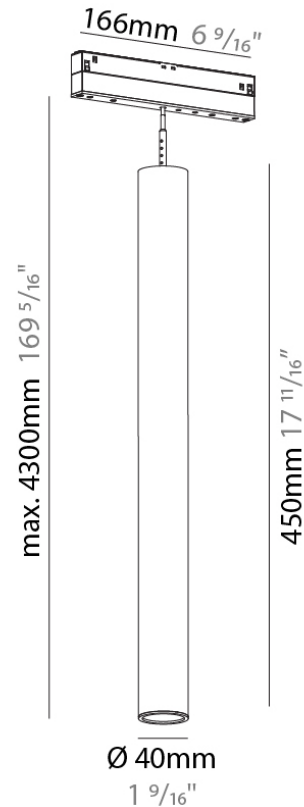

GENERAL

Series: Hangover

Subseries: Hangover Plug 40

Brand: Prolicht

Division: Architectural

Mounting Type: Track

Mounting Location: Ceiling

Subcategory: Downlight

PHYSICAL

Shape: Cylinder

Diameter (mm): 40

Diameter (in): 1 9/16

Height (mm): 450

Height (in): 17 11/16

Max. Overall Height (mm): 2450

Max. Overall Height (in): 96 7/16

Light Distribution: Downlight

Weight (kg): 0.856

Weight (lbs): 1.887

Diffuser: Shine Ring 1-6

Fixture Finish: SSR / BKV / CWI / CRY / HAB / UFT / ITA / RUA / FTG / MYG / LOD / PUS / FRO / FUP / KIA / POP / BLS / SPG / MEY / GOH / GUM / CHC / COM / ABZ / JAG / OBR / MOS / ROR

Fixture Material: Aluminum

Cable Details: 2,000mm or 6000mm Cable - Options: White / Black / Orange / Red

ELECTRICAL

Input Wattage Range: 10 - 19 W

Lamp Type: LED (Zhaga Standard)

Input Wattage (W): 10

Total Output Wattage (W): 8.1

Dimming: Non-Dimmable

Driver Included: No

Driver Location: Remote

Driver Type: Constant Voltage - Universal

Driver Class: Class 2

Input Voltage (V): 48

Constant Current (mA): 500

Upon Request: 0-10Vdc dimming / DALI dimming

LED

Delivered Lumen Range: 500 - 999 lm

Number of LEDs: 1

Color Temperature (°K): 2700 / 3000 / 4000

Max. Delivered Lumen (lm): 788 / 829 / 840

Nominal Lumen (lm): 1016 / 1068 / 1082

CRI: >90 CRI

Lamp Life (hrs): 50000

OPTICAL

Reflector: 40 / 50

RATINGS AND CERTIFICATIONS

Certified By: Certified for North American Standards

IP rating: IP20