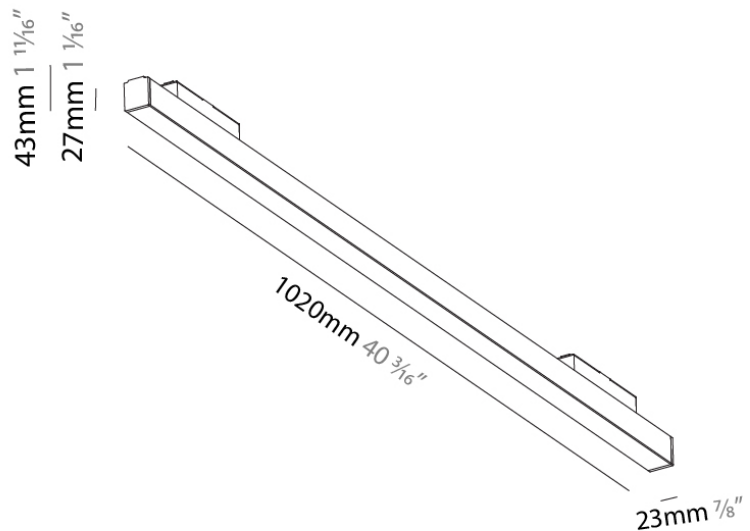

PROJECT	
TYPE	
NOTES	
QUANTITY	
DATE	

A3CLK30-SUS-SYS COMPONENTS

A3T088-

DESCRIPTION

LED (Zhaga Standard)line - Light Insert - 1020mm / 40 3/16" - 11.1W / 13.3W LED (Zhaga Standard) - 2700K / 3000K / 4000K - Dimmable

GENERAL

Series: Clicktrack
Subseries: Ledline
Partner: Prolicht
Division: Architectural
Light Distribution: Direct

PHYSICAL

Shape: Rectangle
Length (mm): 1020
Length (in): 40 3/16
Width (mm): 23
Width (in): 7/8
Height (mm): 43
Height (in): 1 11/16
Weight (kg): 0.655
Weight (lbs): 1.44
Fixture Material: Aluminum Die Cast

ELECTRICAL

Input Wattage Range: 10 - 19 W
Input Wattage (W): 11.0 / 13.2
Total Output Wattage (W): 10 / 12
Driver Included: No

LED

Delivered Lumen Range: 500 - 999 lm
Color Temperature (°K): 2700 / 3000 / 4000
Max. Delivered Lumen (lm): 600 / 900
Nominal Lumen (lm): 1000 / 1500
CRI: >90 CRI
Upon Request: Special Color Temperature

RATINGS AND CERTIFICATIONS

Certified By: Certified for North American Standards
IP rating: IP20