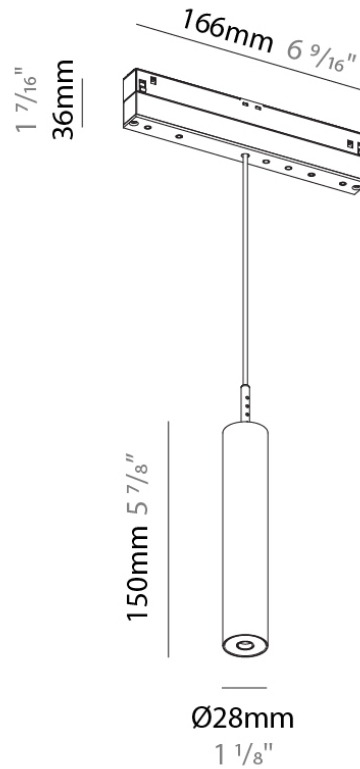

ELECTRICAL

Input Wattage Range: 1 - 9 W
Lamp Type: LED (Zhaga Standard)
Input Wattage (W): 6.4
Total Output Wattage (W): 5.8
Dimming: Non-Dimmable
Driver Included: No
Driver Location: Remote
Driver Type: Constant Voltage - Universal
Driver Class: Class 2
Input Voltage (V): 48
Constant Current (mA): 500
Upon Request: 0-10Vdc dimming / DALI dimming

LED

Delivered Lumen Range: 100 - 499 lm
Number of LEDs: 1
Color Temperature (°K): 2700 / 3000 / 4000
Max. Delivered Lumen (lm): 328 / 363 / 386
CRI: >90 CRI
Upon Request: ***3500K available in minimum quantities (larger quantities upon request)

OPTICAL

Optic°: 24 / 32 / 34 / 55 / 58

RATINGS AND CERTIFICATIONS

Certified By: Certified for North American Standards

IP rating: IP20
Zaneen Group Inc. © 2024, T 1800-388-3382, F 416-247-9319, www.zaneen.com

Available for International specifications by adding 'INT' at the end of the existing Model #. For assistance on 'custom' specifications, contact zteam@zaneen.com. In a constant effort to supply the best product, we reserve the right to change specifications or materials without notice. The most recent specification sheets are found at zaneen.com