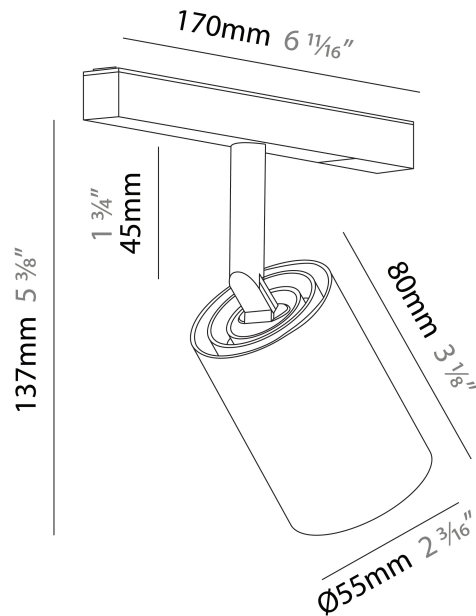

Width (mm): 64

Width (in): 2 1/2

Height (mm): 30

Height (in): 1 3/16

Weight (kg): 1.247

Weight (lbs): 2.7

ELECTRICAL

Total Output Wattage (W): 100

Length (mm): 2000

Length (in): 78 ³/₄

Width (mm): 120

Width (in): 4 ³/₄

Height (mm): 30

Height (in): 1 ¹/₁₆

Weight (kg): 0.3

Weight (lbs): 0.661

OPTICAL

Reflector°: 17 / 33 / 46
 Optic°: 15 / 25 / 35
 Adjustability: Rotational 360°; Tilt 90°
 Upon Request: Special Beam Angles

RATINGS AND CERTIFICATIONS

Certified By: Certified for North American Standards
 IP rating: IP20

PHYSICAL

Shape: Rectangle
 Length (mm): 620
 Length (in): 24 7/16
 Width (mm): 23
 Width (in): 7/8
 Height (mm): 43
 Height (in): 1 11/16
 Weight (kg): 0.405
 Weight (lbs): 0.89
 Fixture Material: Aluminum Die Cast