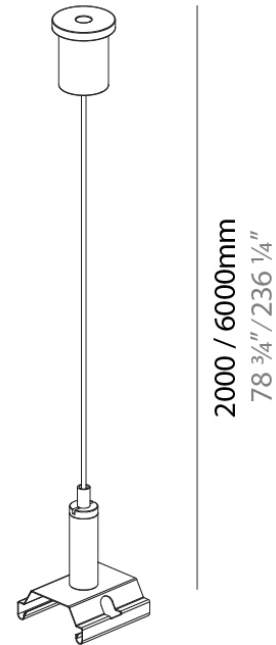

A3CLK30-SUS-SYS COMPONENTS

A38957-

DESCRIPTION

Hypro 30 - Suspension System - Suspension Cable - 2000mm 78 3/4" -

GENERAL

Series: Clicktrack
Subseries: Clicktrack 30
Brand: Prolicht
Division: Architectural

PHYSICAL

Shape: Round
Length (mm): 26
Length (in): 1
Width (mm): 30
Width (in): 1 3/16
Height (mm): 2000
Height (in): 78 3/4
Weight (kg): 0.029
Weight (lbs): 0.064
Fixture Finish: SSR / BKV / CWI / CRY / HAB / UFT / ITA / RUA / FTG / MYG / LOD / PUS / FRO / FUP / KIA / POP / BLS / SPG / MEY / GOH / GUM / CHC / COM / ABZ / JAG / OBR / MOS / ROR
Fixture Material: Aluminum

RATINGS AND CERTIFICATIONS

Certified By: Certified for North American Standards
IP rating: IP20

PROJECT
TYPE
NOTES
QUANTITY
DATE