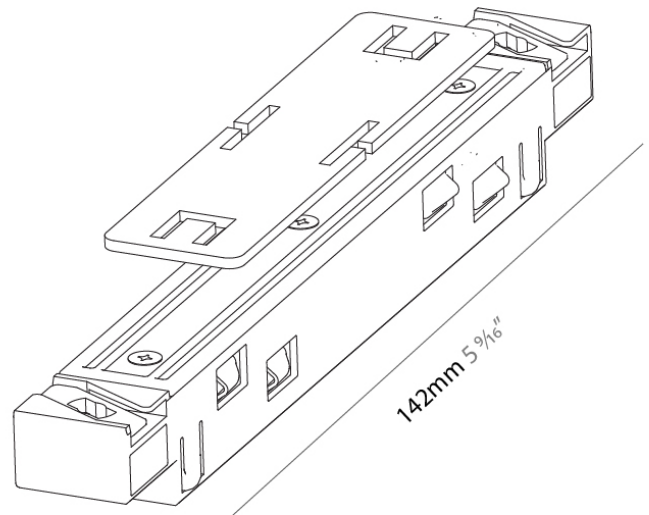

A3CLK30-SUS-SYS COMPONENTS

A38952

DESCRIPTION

Clicktrack - Suspension System - Linear Coupler - Black

GENERAL

Series: Clicktrack
Subseries: Clicktrack 30
Partner: Prolicht
Division: Architectural

PHYSICAL

Shape: Rectangle
Length (mm): 142
Length (in): 5 ⁹/₁₆
Width (mm): 18
Width (in): 11/16
Height (mm): 19
Height (in): 3/4
Weight (kg): 0.017
Weight (lbs): 1/16
Fixture Finish: BLK
Fixture Material: Aluminum

RATINGS AND CERTIFICATIONS

Certified By: Certified for North American Standards
IP rating: IP20