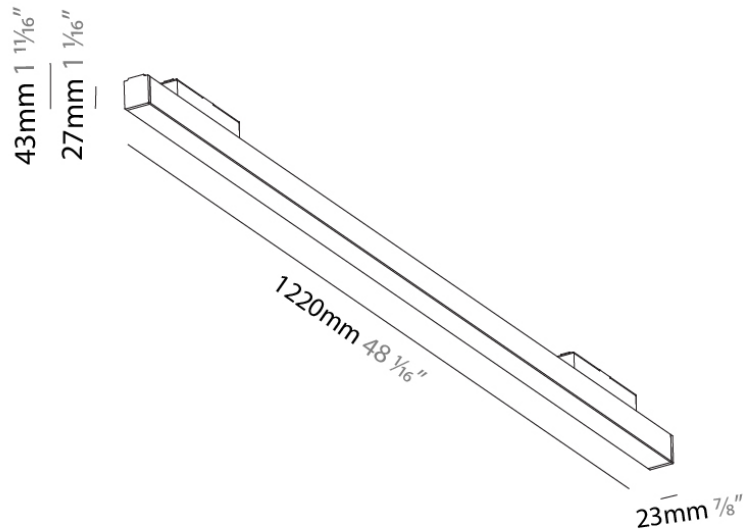

PROJECT	
TYPE	
NOTES	
QUANTITY	
DATE	

A3CLK30-SUS-SYS COMPONENTS

A3T089-

DESCRIPTION

LED (Zhaga Standard)line - Light Insert - 1220mm / 48 1/16" - 13.3W LED (Zhaga Standard) - 2700K / 3000K / 4000K - Dimmable

GENERAL

Series: Clicktrack
Subseries: Ledline
Partner: Prolicht
Division: Architectural
Light Distribution: Direct

PHYSICAL

Shape: Rectangle
Length (mm): 1220
Length (in): 48 1/16
Width (mm): 23
Width (in): 7/8
Height (mm): 43
Height (in): 1 11/16
Weight (kg): 0.764
Weight (lbs): 1.684
Fixture Material: Aluminum Die Cast

ELECTRICAL

Input Wattage Range: 10 - 19 W
Lamp Type: LED (Zhaga Standard)
Input Wattage (W): 13.2 / 15.8
Total Output Wattage (W): 12 /
Dimming: 0-10V Dimming
Driver Included: No

LED

Delivered Lumen Range: 500 - 1999 lm
Color Temperature (°K): 2700 / 3000 / 4000
Max. Delivered Lumen (lm): 720 / 1080
Nominal Lumen (lm): 1200
CRI: >90 CRI
Upon Request: Special Color Temperature

RATINGS AND CERTIFICATIONS

Certified By: Certified for North American Standards
IP rating: IP20