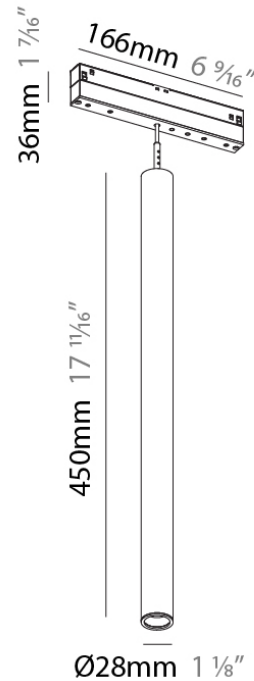

GENERAL

Series: Clicktrack
Subseries: Hangover Plug Standard (Track Insert)
Partner: Prolight
Division: Architectural
Installation: Track
Product Type: Pendant
Mounting Location: Ceiling
Light Distribution: Downlight

PHYSICAL

Aperture Sizes - Downlights: 1"
Shape: Cylinder
Diameter (mm): 28
Diameter (in): 1 1/8
Height (mm): 450
Height (in): 17 11/16
Max. Overall Height (mm): 2450
Max. Overall Height (in): 96 7/16
Weight (kg): 0.32
Weight (lbs): 0.706
Diffuser: Shine Ring 1-6
Fixture Finish: SSR / BKV / CWI / CRY / HAB / UFT / ITA / RUA / FTG / MYG / LOD / PUS / FRO / FUP / KIA / POP / BLS / SPG / MEY / GOH / CHC / COM / ABZ / JAG / OBR / MOS / ROR
Fixture Material: Aluminum
Cable Details: 2000mm or 4000mm Cable - Black

ELECTRICAL

Input Wattage Range: 1 - 9 W
Lamp Type: LED (Zhaga Standard)
Input Wattage (W): 6.4
Total Output Wattage (W): 5.8
Dimming: Non-Dimmable
Driver Included: No
Driver Location: Remote
Driver Type: Constant Voltage - Universal
Driver Class: Class 2
Input Voltage (V): 120
Constant Current (mA): 500
Upon Request: 0-10Vdc dimming / DALI dimming

LED

Number of LEDs: 1
Color Temperature (°K): 2700 / 3000 / 4000
Max. Delivered Lumen (lm): 328 / 363 / 386
CRI: >90 CRI
Upon Request: ***3500K available in minimum quantities (larger quantities upon request)

OPTICAL

Optic°: 24 / 32 / 58

RATINGS AND CERTIFICATIONS

Certified By: Certified for North American Standards
IP rating: IP20