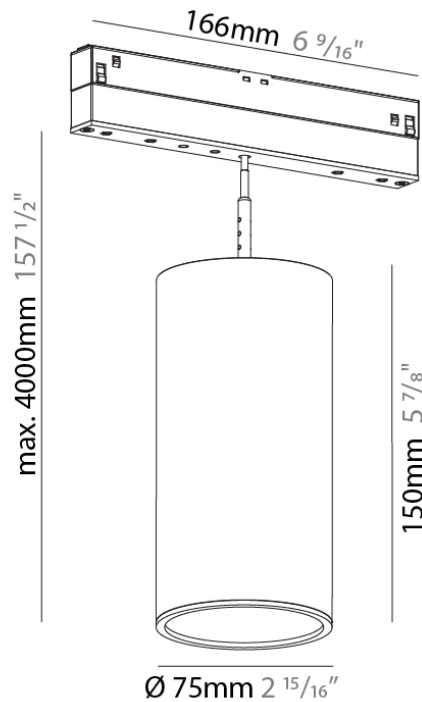

GENERAL

Series: Hangover
Subseries: Hangover Plug 75
Brand: Prolicht
Division: Architectural
Mounting Type: Track
Mounting Location: Ceiling
Subcategory: Downlight

PHYSICAL

Shape: Cylinder
Diameter (mm): 75
Diameter (in): 2 15/16
Height (mm): 150
Height (in): 5 7/8
Max. Overall Height (mm): 2150
Max. Overall Height (in): 84 5/8
Light Distribution: Downlight
Weight (kg): 0.433
Weight (lbs): 0.955
Diffuser: Shine Ring 1-6
Fixture Finish: SSR / BKV / CWI / CRY / HAB / UFT / ITA / RUA / FTG / MYG / LOD / PUS / FRO / FUP / KIA / POP / BLS / SPG / MEY / GOH / GUM / CHC / COM / ABZ / JAG / OBR / MOS / ROR
Fixture Material: Aluminum
Cable Details: 2,000mm or 6000mm Cable - Options: White / Black / Orange / Red

ELECTRICAL

Input Wattage Range: 1 - 9 W
Lamp Type: LED (Zhaga Standard)
Input Wattage (W): 6
Total Output Wattage (W): 5.4
Dimming: Non-Dimmable
Driver Included: No
Driver Location: Remote
Driver Type: Constant Voltage - Universal
Driver Class: Class 2
Input Voltage (V): 48
Constant Current (MA): 500
Upon Request: 0-10Vdc dimming / DALI dimming

LED

Delivered Lumen Range: 100 - 499 lm
Number of LEDs: 1
Color Temperature (°K): 2700 / 3000 / 4000
Max. Delivered Lumen (lm): 385 / 408 / 442
Nominal Lumen (lm): 455.22 / 482 / 522.17
CRI: >90 CRI

OPTICAL

Optic°: 9 / 24 / 39

RATINGS AND CERTIFICATIONS

Certified By: Certified for North American Standards
IP rating: IP20