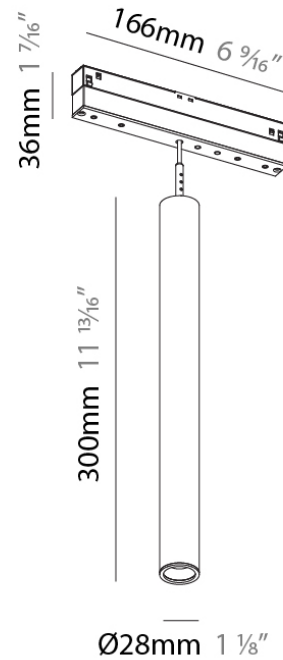

GENERAL

Series: Clicktrack
Subseries: Hangover Plug Standard (Track Insert)
Partner: Prolicht
Division: Architectural
Installation: Track
Product Type: Pendant
Mounting Location: Ceiling
Light Distribution: Downlight

PHYSICAL

Aperture Sizes - Downlights: 1"
Shape: Cylinder
Diameter (mm): 28
Diameter (in): 1 1/8
Height (mm): 300
Height (in): 11 13/16
Max. Overall Height (mm): 2300
Max. Overall Height (in): 90 9/16
Weight (kg): 0.32
Weight (lbs): 0.706
Diffuser: Shine Ring 1-6
Fixture Finish: SSR / BKV / CWI / CRY / HAB / UFT / ITA / RUA / FTG / MYG / LOD / PUS / FRO / FUP / KIA / POP / BLS / SPG / MEY / GOH / CHC / COM / ABZ / JAG / OBR / MOS / ROR
Fixture Material: Aluminum
Cable Details: 2000mm or 4000mm Cable - Black

ELECTRICAL

Input Wattage Range: 1 - 9 W
Lamp Type: LED (Zhaga Standard)
Input Wattage (W): 6.4
Total Output Wattage (W): 5.8
Dimming: Non-Dimmable
Driver Included: No
Driver Location: Remote
Driver Type: Constant Voltage - Universal
Driver Class: Class 2
Input Voltage (V): 120
Constant Current (MA): 500
Upon Request: 0-10Vdc dimming / DALI dimming

LED

Number of LEDs: 1
Color Temperature (°K): 2700 / 3000 / 4000
Max. Delivered Lumen (lm): 328 / 363 / 386
CRI: >90 CRI
Upon Request: ***3500K available in minimum quantities (larger quantities upon request)

OPTICAL

Optic°: 24 / 32 / 58

RATINGS AND CERTIFICATIONS

Certified By: Certified for North American Standards
IP rating: IP20