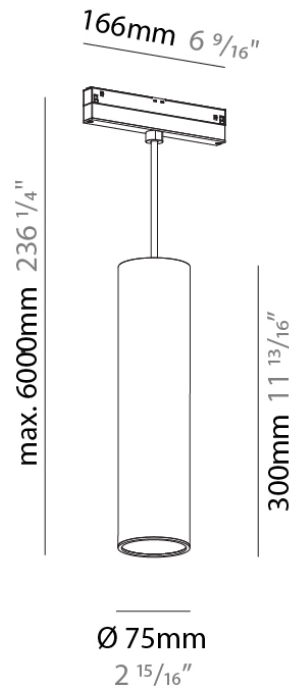

GENERAL

Series: Hangover
Subseries: Hangover 75
Brand: Prolicht
Division: Architectural
Mounting Type: Track
Mounting Location: Ceiling
Subcategory: Downlight

PHYSICAL

Shape: Cylinder
Diameter (mm): 75
Diameter (in): 2 15/16
Height (mm): 300
Height (in): 11 13/16
Max. Overall Height (mm): 2300
Max. Overall Height (in): 90 9/16
Light Distribution: Downlight
Weight (kg): 0.666
Weight (lbs): 1.468
Diffuser: Shine Ring 1-6
Fixture Finish: SSR / BKV / CWI / CRY / HAB / UFT / ITA / RUA / FTG / MYG / LOD / PUS / FRO / FUP / KIA / POP / BLS / SPG / MEY / GOH / GUM / CHC / COM / ABZ / JAG / OBR / MOS / ROR
Fixture Material: Aluminum
Cable Details: 2,000mm or 6000mm Cable - Options: White / Black / Orange / Red

ELECTRICAL

Input Wattage Range: 10 - 19 W
Lamp Type: LED (Zhaga Standard)
Input Wattage (W): 10
Total Output Wattage (W): 8.1
Dimming: Non-Dimmable
Driver Included: No
Driver Location: Remote
Driver Type: Constant Voltage - Universal
Driver Class: Class 2
Input Voltage (V): 48
Constant Current (mA): 500
Upon Request: 0-10Vdc dimming / DALI dimming

LED

Delivered Lumen Range: 500 - 999 lm
Number of LEDs: 1
Color Temperature (°K): 2700 / 3000 / 4000
Max. Delivered Lumen (lm): 898 / 944 / 956
Nominal Lumen (lm): 1016 / 1068 / 1082
CRI: >90 CRI

OPTICAL

Reflector°: 18 / 36 / 52

RATINGS AND CERTIFICATIONS

Certified By: Certified for North American Standards
IP rating: IP20