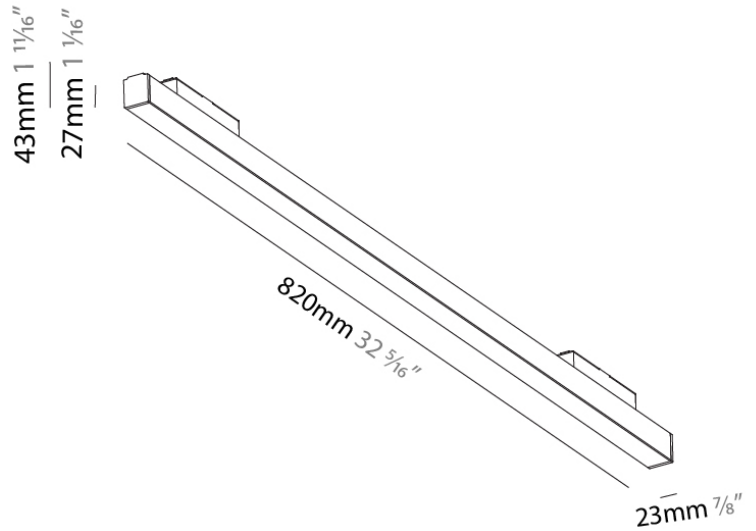

A3CLK30-SUS-SYS COMPONENTS

A3T087-

DESCRIPTION

LED (Zhaga Standard)line - Light Insert - 820mm / 32 5/16" - 8.9W / 10.7W LED (Zhaga Standard) - 2700K / 3000K / 4000K - Dimmable

GENERAL

Series: Clicktrack

Subseries: Ledline

Partner: Prolicht

Division: Architectural

Light Distribution: Direct

PHYSICAL

Shape: Rectangle

Length (mm): 820

Length (in): 32 5/16

Width (mm): 23

Width (in): 7/8

Height (mm): 43

Height (in): 1 11/16

Weight (kg): 0.531

Weight (lbs): 1.17

Fixture Material: Aluminum Die Cast

ELECTRICAL

Input Wattage Range: 1 - 9 W

Lamp Type: LED (Zhaga Standard)

Input Wattage (W): 8.8 / 10.6

Total Output Wattage (W): 8 / 9.6

Dimming: Non-Dimmable / 0-10V Dimming

Driver Included: No

Input Voltage (V): 48

LED

Delivered Lumen Range: 500 - 999 lm

Color Temperature (°K): 2700 / 3000 / 4000

Max. Delivered Lumen (lm): 480 / 720

Nominal Lumen (lm): 800 / 1200

CRI: >90 CRI

Upon Request: Special Color Temperature

RATINGS AND CERTIFICATIONS

Certified By: Certified for North American Standards

IP rating: IP20