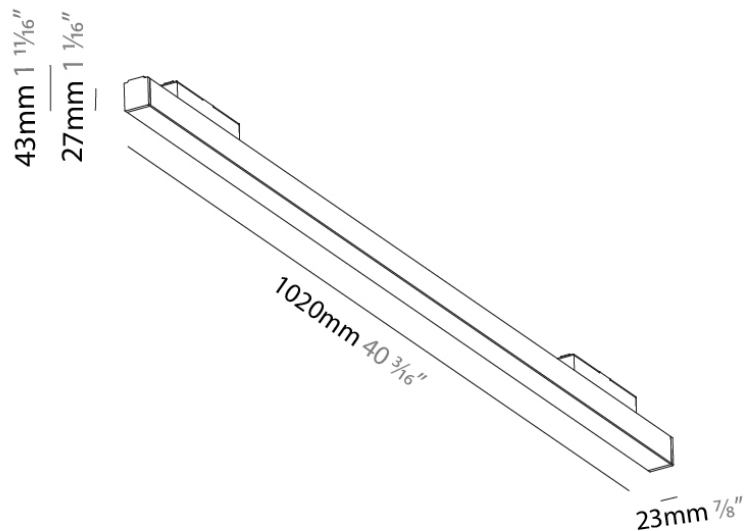

PROJECT	
TYPE	
NOTES	
QUANTITY	
DATE	

A3CLK30-SUS-SYS COMPONENTS

A3T088-

DESCRIPTION

LED (Zhaga Standard)line - Light Insert - 1020mm / 40 3/16" - 11.1W / 13.3W LED (Zhaga Standard) - 2700K / 3000K / 4000K - Dimmable

GENERAL

Series: Clicktrack
Subseries: Ledline
Brand: Prolicht
Division: Architectural

PHYSICAL

Shape: Rectangle
Length (mm): 1020
Length (in): 40 3/16
Width (mm): 23
Width (in): 7/8
Height (mm): 43
Height (in): 1 11/16
Light Distribution: Direct
Weight (kg): 0.655
Weight (lbs): 1.44
Fixture Material: Aluminum Die Cast

ELECTRICAL

Input Wattage Range: 10 - 19 W
Input Wattage (W): 11.0 / 13.2
Total Output Wattage (W): 10 / 12
Driver Included: No

LED

Delivered Lumen Range: 500 - 999 lm
Color Temperature (°K): 2700 / 3000 / 4000
Max. Delivered Lumen (lm): 600 / 900
Nominal Lumen (lm): 1000 / 1500
CRI: >90 CRI
Upon Request: Special Color Temperature

RATINGS AND CERTIFICATIONS

Certified By: Certified for North American Standards
IP rating: IP20