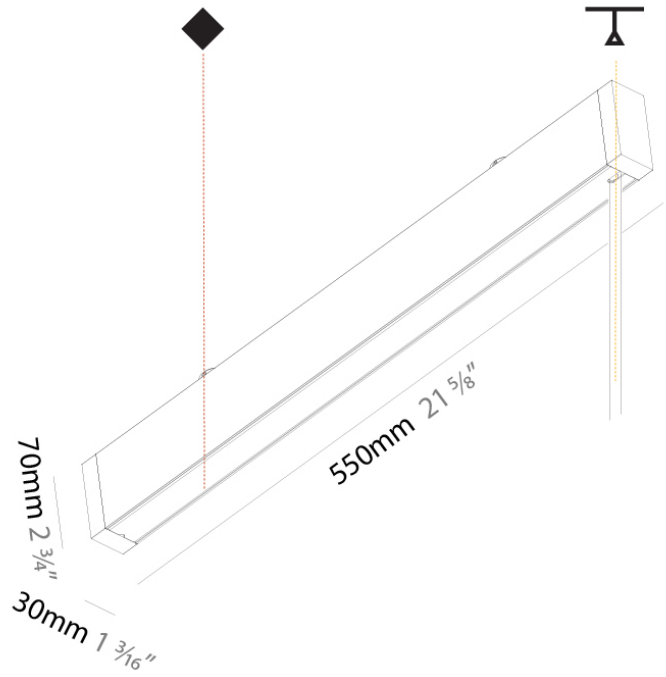

A3CLK30-SUS-SYS COMPONENTS

A38960-

DESCRIPTION

Clicktrack 30 - Suspension System - 528mm 20 13/16" Supply Unit 100W 48V (0-10V Dimming) for Direct Light Only

GENERAL

Series: Clicktrack

Subseries: Clicktrack 30

Partner: Prolicht

Division: Architectural

PHYSICAL

Length (mm): 528

Length (in): 20 13/16

Width (mm): 64

Width (in): 2 1/2

Height (mm): 30

Height (in): 1 3/16

Weight (kg): 1.247

Weight (lbs): 2.7

ELECTRICAL

Total Output Wattage (W): 100

RATINGS AND CERTIFICATIONS

Certified By: Certified for North American Standards

IP rating: IP20

PROJECT

TYPE

NOTES

QUANTITY

DATE