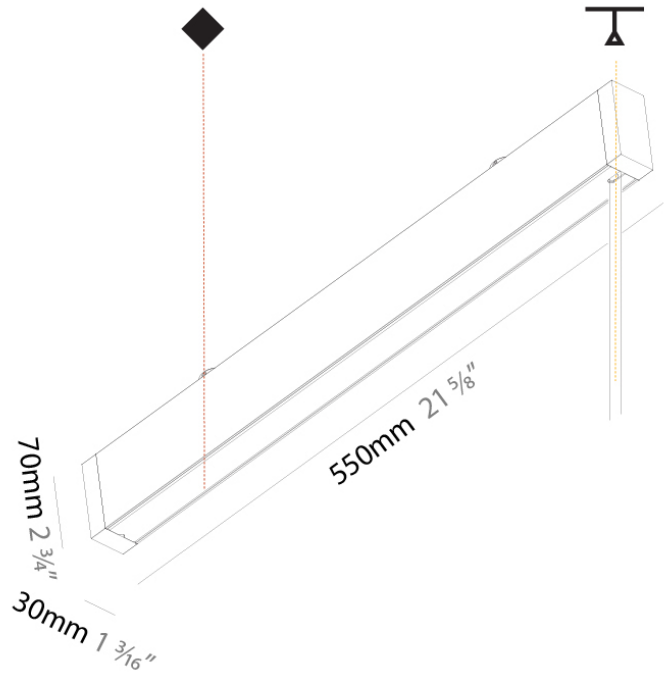

A3CLK30-SUS-SYS COMPONENTS

PROJECT	
TYPE	
NOTES	
QUANTITY	
DATE	

A38960-

DESCRIPTION

Clicktrack 30 - Suspension System - 528mm 20 13/16" Supply Unit 100W 48V (0-10V Dimming) for Direct Light Only

GENERAL

Series: Clicktrack
Subseries: Clicktrack 30
Brand: Prolicht
Division: Architectural

PHYSICAL

Length (mm): 528
Length (in): 20 13/16
Width (mm): 64
Width (in): 2 1/2
Height (mm): 30
Height (in): 1 3/16
Weight (kg): 1.247
Weight (lbs): 2.7

ELECTRICAL

Total Output Wattage (W): 100

RATINGS AND CERTIFICATIONS

Certified By: Certified for North American Standards
IP rating: IP20