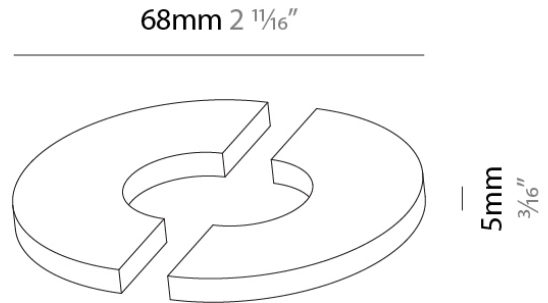

A3CLK30-SUS-SYS COMPONENTS

PROJECT	_____
TYPE	_____
NOTES	_____
QUANTITY	_____
DATE	_____

A380106-

DESCRIPTION
Hangover 75 - Indirect Diffuser

GENERAL
Series: Hangover
Subseries: Hangover 75
Brand: Prolicht
Division: Architectural

PHYSICAL
Shape: Round
Diameter (mm): 70
Diameter (in): 2 ³/₄
Fixture Finish: RED / ORG / YEL / GRN / BLU
Fixture Material: Acrylic

RATINGS AND CERTIFICATIONS
Certified By: Certified for North American Standards
IP rating: IP20