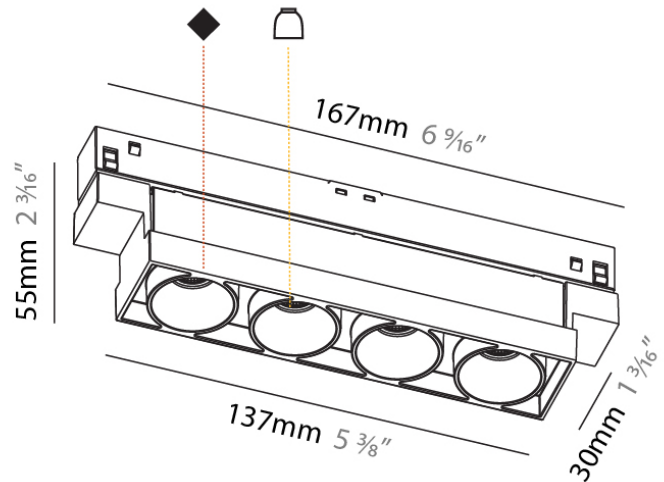

A3CLK30-SUS-SYS COMPONENTS

A380062-

DESCRIPTION

Magiq 4 - Insert for Hypro 30 / 2LOOK4 25 Magtrack - 16.3W LED (Zhaga Standard) - Black - 2700K / 3000K / 4000K - Reflector: 10° / 20° / 40°

GENERAL

Series: Clicktrack
Subseries: Magiq 4 Cell
Brand: Prolicht
Division: Architectural

PHYSICAL

Shape: Rectangle
Length (mm): 167
Length (in): 6 ⁹/₁₆
Width (mm): 30
Width (in): 1 ³/₁₆
Height (mm): 55
Height (in): 2 ³/₁₆
Light Distribution: Direct
Fixture Finish: SSR / BKV / CWI / CRY / HAB / UFT / ITA / RUA / FTG / MYG / LOD / PUS / FRO / FUP / KIA / POP / BLS / SPG / MEY / GOH / GUM / CHC / COM / ABZ / JAG / OBR / MOS / ROR
Fixture Material: Aluminum Die Cast

ELECTRICAL

Input Wattage Range: 10 - 19 W
Lamp Type: LED (Zhaga Standard)
Input Wattage (W): 16.3
Dimming: Non-Dimmable
Driver Included: No
Driver Location: Remote
Driver Type: Constant Voltage - Universal
Driver Class: Class 2
Input Voltage (V): 48
Constant Current (mA): 1050
Upon Request: 0-10Vdc Dimming / DALI

LED

Delivered Lumen Range: 500 - 999 lm
Color Temperature (°K): 2700 / 3000 / 3500 / 4000
Max. Delivered Lumen (lm): 780 / 850 / 862 / 880
CRI: >90 CRI
Lamp Life (hrs): 50000
Upon Request: Special Color Temperature ***3500K available in minimum quantities (larger quantities upon request)

OPTICAL

Reflector°: 10 / 20 / 40
Upon Request: Special Beam Angles

RATINGS AND CERTIFICATIONS

Certified By: Certified for North American Standards
IP rating: IP20