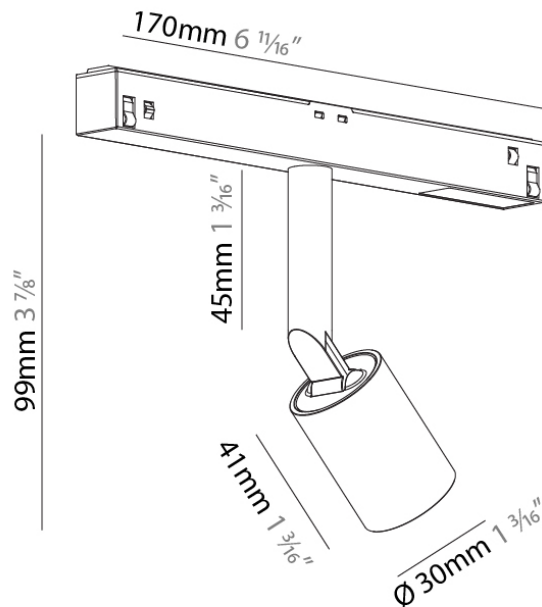

GENERAL

Series: Centriq
Subseries: Centriq 125
Partner: Prolicht
Division: Architectural
Light Distribution: Adjustable

PHYSICAL

Aperture Sizes - Downlights: 1"
Shape: Cylinder
Diameter (mm): 30
Diameter (in): 1 3/16
Length (mm): 170
Length (in): 6 11/16
Height (mm): 99
Height (in): 3 7/8
Weight (kg): 0.063
Weight (lbs): 0.139
Fixture Finish: SSR / BKV / CWI / CRY / HAB / UFT / ITA / RUA / FTG / MYG / LOD / PUS / FRO / FUP / KIA / POP / BLS / SPG / MEY / GOH / CHC / COM / ABZ / JAG / OBR / MOS / ROR
Fixture Material: Aluminum

ELECTRICAL

Input Wattage Range: 1 - 9 W
Lamp Type: LED (Zhaga Standard)
Input Wattage (W): 4.3
Total Output Wattage (W): 3.9
Dimming: Non-Dimmable
Driver Included: No
Driver Location: Remote
Driver Type: Constant Voltage - Universal
Driver Class: Class 2
Input Voltage (V): 48
Constant Current (MA): 340
Upon Request: 0-10Vdc dimming / DALI dimming

LED

Delivered Lumen Range: 100 - 499 lm
Number of LEDs: 1
Color Temperature (°K): 2700 / 3000 / 4000
Max. Delivered Lumen (lm): 260 / 270 / 290
Nominal Lumen (lm): 343.9 / 359.9 / 391.8
CRI: >90 CRI
Upon Request: Special Color Temperature ***3500K available in minimum quantities (larger quantities upon request)

OPTICAL

Optic: 24 / 32
Adjustability: Rotational 360°; Tilt 90°
Upon Request: Special Beam Angles

RATINGS AND CERTIFICATIONS

Certified By: Certified for North American Standards
IP rating: IP20