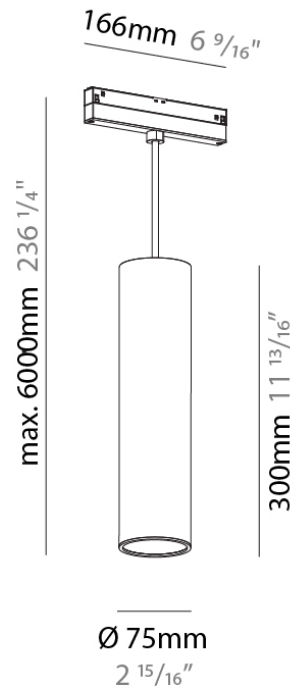

A3T138-

DESCRIPTION

Hangover 75 - Track Head - 300mm / 11 13/16" - Dir / Ind - 20.8W
LED (Zhaga Standard) - 2700K/3000K/4000K - Reflector
18°/36°/52°

GENERAL

Series: Hangover

Subseries: Hangover 75

Brand: Prolicht

Division: Architectural

Mounting Type: Track

Mounting Location: Ceiling

Subcategory: Downlight

PHYSICAL

Shape: Cylinder

Diameter (mm): 75

Diameter (in): 2 15/16

Height (mm): 300

Height (in): 11 13/16

Max. Overall Height (mm): 2300

Max. Overall Height (in): 90 3/16

Light Distribution: Downlight

Weight (kg): 0.666

Weight (lbs): 1.468

Diffuser: Shine Ring 1-6

Fixture Finish: SSR / BKV / CWI / CRY / HAB / UFT / ITA / RUA / FTG /
MYG / LOD / PUS / FRO / FUP / KIA / POP / BLS / SPG / MEY / GOH /
GUM / CHC / COM / ABZ / JAG / OBR / MOS / ROR

Fixture Material: Aluminum

Cable Details: 2,000mm or 6000mm Cable - Options: White / Black /
Orange / Red

ELECTRICAL

Input Wattage Range: 20 - 29 W

Lamp Type: LED (Zhaga Standard)

Input Wattage (W): 20.8

Total Output Wattage (W): 19

Dimming: Non-Dimmable

Driver Included: No

Driver Type: Constant Voltage - Universal

Input Voltage (V): 48

Upon Request: 0-10Vdc dimming / DALI dimming

LED

Delivered Lumen Range: 1000 - 1999 lm

Number of LEDs: 1

Color Temperature (°K): 2700 / 3000 / 4000

Max. Delivered Lumen (lm): 1729 - 1837

CRI: >90 CRI

Lamp Life (hrs): 50000

OPTICAL

Reflector°: 18 / 36 / 52

RATINGS AND CERTIFICATIONS

Certified By: Certified for North American Standards

IP rating: IP20