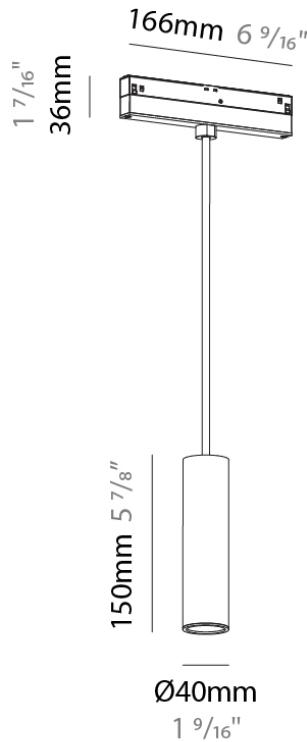

Light Distribution: Downlight _____

PHYSICAL

Aperture Sizes - Downlights: 1" _____

Shape: Cylinder _____

Diameter (mm): 40 _____

Diameter (in): 1 9/16 _____

Height (mm): 150 _____

Height (in): 5 7/8 _____

Max. Overall Height (mm): 2150 _____

Max. Overall Height (in): 84 5/8 _____

Weight (kg): 0.433 _____

Weight (lbs): 0.955 _____

Diffuser: Shine Ring 1-6 _____

Fixture Finish: SSR / BKV / CWI / CRY / HAB / UFT / ITA / RUA / FTG / MYG / LOD / PUS / FRO / FUP / KIA / POP / BLS / SPG / MEY / GOH / CHC / COM / ABZ / JAG / OBR / MOS / ROR _____

Fixture Material: Aluminum _____

Cable Details: 2000mm or 6000mm Cable - Options: White / Black / Orange / Red _____

ELECTRICAL

Input Wattage Range: 10 - 19 W _____

Lamp Type: LED (Zhaga Standard) _____

Input Wattage (W): 10 _____

Total Output Wattage (W): 9.1 _____

Dimming: Non-Dimmable _____

Driver Included: No _____

Driver Type: Constant Voltage - Universal _____

Driver Class: Class 2 _____

Input Voltage (V): 48 _____

Constant Current (MA): 500 _____

Upon Request: 0-10Vdc dimming / DALI dimming _____

LED

Delivered Lumen Range: 500 - 999 lm _____

Number of LEDs: 1 _____

Color Temperature (°K): 2700 / 3000 / 4000 _____

Max. Delivered Lumen (lm): 788 / 829 / 840 _____

Nominal Lumen (lm): 1016 / 1068 / 1082 _____

CRI: >90 CRI _____

Lamp Life (hrs): 50000 _____

OPTICAL

Reflector: 40 / 50 _____

RATINGS AND CERTIFICATIONS

Certified By: Certified for North American Standards _____

IP rating: IP20 _____