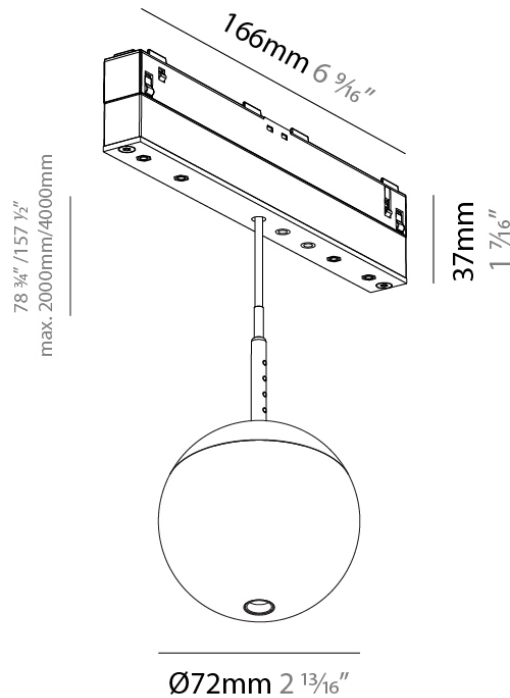

Length (mm): 820

Length (in): 32 5/16

Width (mm): 23

Width (in): 7/8

Height (mm): 43

Height (in): 1 11/16

Weight (kg): 0.531

Weight (lbs): 1.17

PHYSICAL

Shape: Rectangle
 Length (mm): 1020
 Length (in): 40 3/16
 Width (mm): 23
 Width (in): 7/8
 Height (mm): 43
 Height (in): 1 11/16
 Weight (kg): 0.655
 Weight (lbs): 1.44
 Fixture Material: Aluminum Die Cast

OPTICAL

Beam Angle: 32 / 58

RATINGS AND CERTIFICATIONS

Certified By: Certified for North American Standards

IP rating: IP20
 Zaneen Group Inc. © 2026, T 1800-388-3382, F 416-247-9319, www.zaneen.com

Available for International specifications by adding 'INT' at the end of the existing Model #. For assistance on 'custom' specifications, contact zteam@zaneen.com. In a constant effort to supply the best product, we reserve the right to change specifications or materials without notice. The most recent specification sheets are found at zaneen.com

Aperture Sizes - Downlights: 1"

Shape: Cylinder

Diameter (mm): 28

Diameter (in): 1 1/8

Length (mm): 166

Length (in): 6 9/16

Height (mm): 150

Height (in): 5 7/8