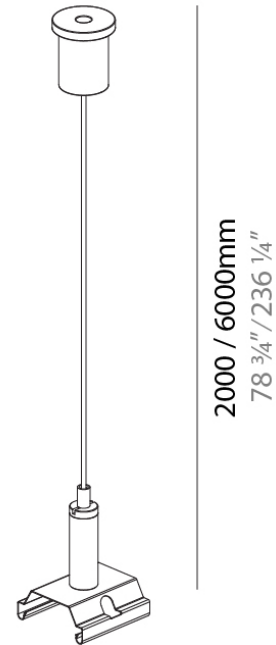

A3CLK30-SUS-SYS COMPONENTS

A38957-

DESCRIPTION

Clicktrack 30 - Suspension System - Suspension Cable - 2000mm
78 3/4" -

GENERAL

Series: Clicktrack
Subseries: Clicktrack 30
Partner: Prolicht
Division: Architectural

PHYSICAL

Shape: Round
Length (mm): 26
Length (in): 1
Width (mm): 30
Width (in): 1 3/16
Height (mm): 2000
Height (in): 78 3/4
Weight (kg): 0.029
Weight (lbs): 0.064
Fixture Finish: SSR / BKV / CWI / CRY / HAB / UFT / ITA / RUA / FTG / MYG / LOD / PUS / FRO / FUP / KIA / POP / BLS / SPG / MEY / GOH / CHC / COM / ABZ / JAG / OBR / MOS / ROR
Fixture Material: Aluminum

RATINGS AND CERTIFICATIONS

Certified By: Certified for North American Standards
IP rating: IP20

PROJECT
TYPE
NOTES
QUANTITY
DATE