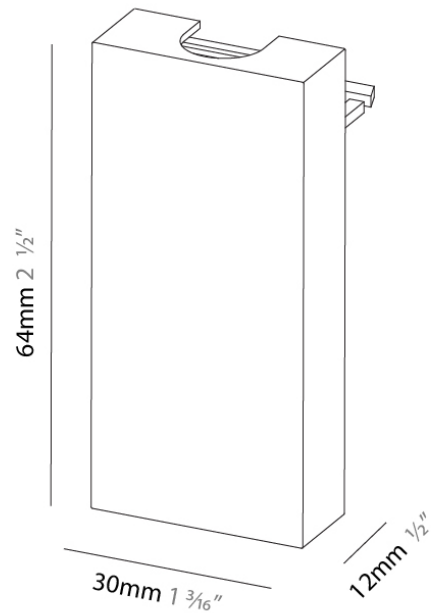

A3CLK30-SUS-SYS COMPONENTS SUSPENSION

A38931-

DESCRIPTION

Clicktrack 30 - Suspension System - End Cap -

GENERAL

Series: Clicktrack

Subseries: Clicktrack 30

Brand: Prolicht

Division: Architectural

Mounting Type: Suspension

Mounting Location: Ceiling

Subcategory: Profile

PHYSICAL

Length (mm): 30

Length (in): 1 ³/₁₆

Width (mm): 12

Width (in): 1/2

Height (mm): 64

Height (in): 2 ¹/₂

Weight (kg): 0.054

Weight (lbs): 1/8

ELECTRICAL

Driver Included: No

RATINGS AND CERTIFICATIONS

Certified By: Certified for North American Standards

IP rating: IP20