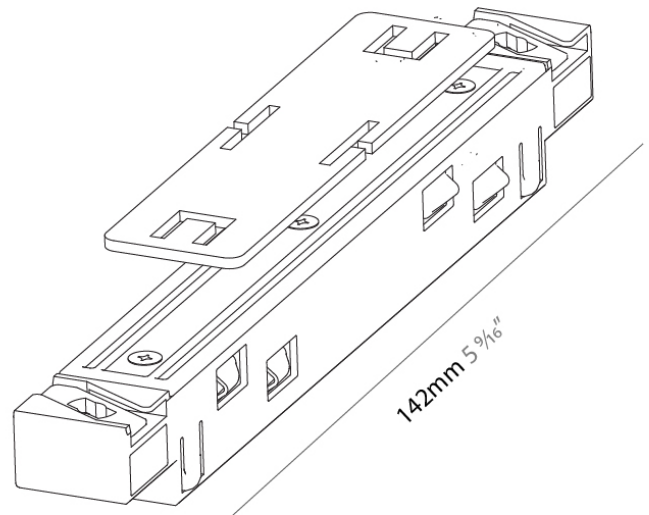

A3CLK30-SUS-SYS COMPONENTS

PROJECT	_____
TYPE	_____
NOTES	_____
QUANTITY	_____
DATE	_____

A38952

DESCRIPTION

Clicktrack - Suspension System - Linear Coupler - Black

GENERAL

Series: Clicktrack

Subseries: Clicktrack 30

Brand: Prolicht

Division: Architectural

PHYSICAL

Shape: Rectangle

Length (mm): 142

Length (in): 5 ⁹/₁₆

Width (mm): 18

Width (in): 11/16

Height (mm): 19

Height (in): 3/4

Weight (kg): 0.017

Weight (lbs): 1/16

Fixture Finish: BLK

Fixture Material: Aluminum

RATINGS AND CERTIFICATIONS

Certified By: Certified for North American Standards

IP rating: IP20