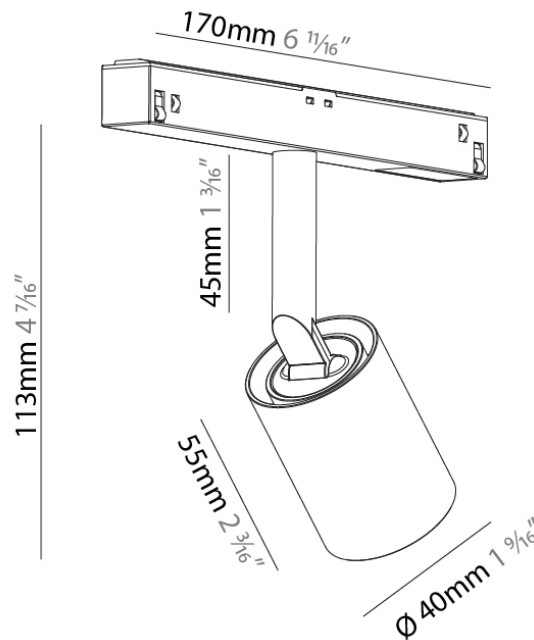

PHYSICAL

Length (mm): 528
Length (in): 20 ¹³/₁₆
Width (mm): 64
Width (in): 2 ¹/₂
Height (mm): 30
Height (in): 1 ³/₁₆
Weight (kg): 1.247
Weight (lbs): 2.7
Fixture Finish: SSR / BKV / CWI / CRY / HAB / UFT / ITA / RUA / FTG / MYG / LOD / PUS / FRO / FUP / KIA / POP / BLS / SPG / MEY / GOH / CHC / COM / ABZ / JAG / OBR / MOS / ROR
Fixture Material: Aluminum

Length (mm): 2000

Length (in): 78 ³/₄

Width (mm): 120

Width (in): 4 ³/₄

Height (mm): 30

Height (in): 1 ¹/₁₆

Weight (kg): 0.3

Weight (lbs): 0.661

PHYSICAL

Aperture Sizes - Downlights: 1"
 Shape: Cylinder
 Diameter (mm): 40
 Diameter (in): 1 9/16
 Length (mm): 170
 Length (in): 6 11/16
 Height (mm): 113
 Height (in): 4 7/16
 Weight (kg): 0.117
 Weight (lbs): 0.258
 Fixture Finish: SSR / BKV / CWI / CRY / HAB / UFT / ITA / RUA / FTG / MYG / LOD / PUS / FRO / FUP / KIA / POP / BLS / SPG / MEY / GOH / CHC / COM / ABZ / JAG / OBR / MOS / ROR
 Fixture Material: Aluminum

OPTICAL

Beam Angle: 10
 Adjustability: Rotational 360°; Tilt 90°
 Upon Request: Special Beam Angles

RATINGS AND CERTIFICATIONS

Certified By: Certified for North American Standards
 IP rating: IP20

PROJECT	
TYPE	
NOTES	
QUANTITY	
DATE	