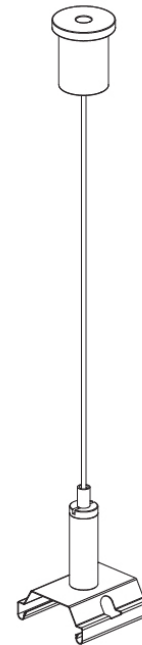

A3CLK30-SUS-SYS COMPONENTS

A38958-

DESCRIPTION

Clicktrack 30 - Suspension System - Suspension Cable - 6000mm
236 1/4" -

GENERAL

Series: Clicktrack
Subseries: Clicktrack 30
Brand: Prolicht
Division: Architectural

PHYSICAL

Shape: Round
Length (mm): 26
Length (in): 1
Width (mm): 30
Width (in): 1 3/16
Height (mm): 6000
Height (in): 236 1/4
Weight (kg): 0.029
Weight (lbs): 0.64
Fixture Finish: SSR / BKV / CWI / CRY / HAB / UFT / ITA / RUA / FTG / MYG / LOD / PUS / FRO / FUP / KIA / POP / BLS / SPG / MEY / GOH / GUM / CHC / COM / ABZ / JAG / OBR / MOS / ROR
Fixture Material: Aluminum

RATINGS AND CERTIFICATIONS

Certified By: Certified for North American Standards
IP rating: IP20

PROJECT
TYPE
NOTES
QUANTITY
DATE

2000 / 6000mm
78 3/4" / 236 1/4"