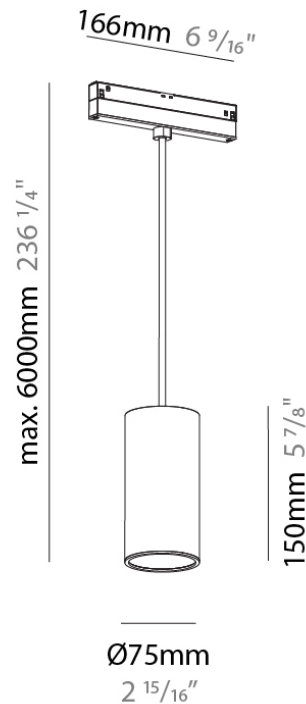

A3T136-

DESCRIPTION

Hangover 75 - Track Head - 150mm / 5 7/8" - Dir / Ind - 20.8W LED (Zhaga Standard) - 2700K/3000K/4000K - Reflector 18°/36°/52°

GENERAL

Series: Hangover

Subseries: Hangover 75

Brand: Prolicht

Division: Architectural

Mounting Type: Track

Mounting Location: Ceiling

Subcategory: Downlight

PHYSICAL

Shape: Cylinder

Diameter (mm): 75

Diameter (in): 2 15/16

Height (mm): 150

Height (in): 5 7/8

Max. Overall Height (mm): 2150

Max. Overall Height (in): 84 5/8

Light Distribution: Direct / Indirect

Weight (kg): 0.433

Weight (lbs): 0.955

Diffuser: Shine Ring 1-6

Fixture Finish: SSR / BKV / CWI / CRY / HAB / UFT / ITA / RUA / FTG / MYG / LOD / PUS / FRO / FUP / KIA / POP / BLS / SPG / MEY / GOH / GUM / CHC / COM / ABZ / JAG / OBR / MOS / ROR

Fixture Material: Aluminum

Cable Details: 2,000mm or 6000mm Cable - Options: White / Black / Orange / Red

ELECTRICAL

Input Wattage Range: 20 - 29 W

Lamp Type: LED (Zhaga Standard)

Input Wattage (W): 20.8

Total Output Wattage (W): 19

Dimming: Non-Dimmable

Driver Included: No

Driver Location: Remote

Driver Type: Constant Voltage - Universal

Driver Class: Class 2

Input Voltage (V): 48

Upon Request: 0-10Vdc dimming / DALI dimming

LED

Number of LEDs: 1

Color Temperature (°K): 2700 / 3000 / 4000

Max. Delivered Lumen (lm): 1729 - 1837

CRI: >90 CRI

Lamp Life (hrs): 50000

OPTICAL

Reflector°: 18 / 36 / 52

RATINGS AND CERTIFICATIONS

Certified By: Certified for North American Standards

IP rating: IP20