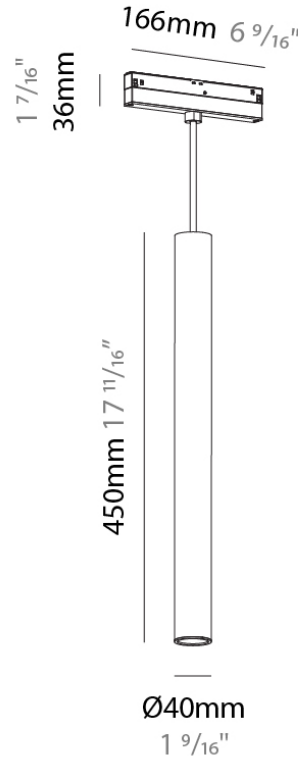

Light Distribution: Downlight _____

PHYSICAL

Aperture Sizes - Downlights: 1" _____

Shape: Cylinder _____

Diameter (mm): 40 _____

Diameter (in): 1 9/16 _____

Height (mm): 450 _____

Height (in): 17 11/16 _____

Max. Overall Height (mm): 2450 _____

Max. Overall Height (in): 96 7/16 _____

Weight (kg): 0.856 _____

Weight (lbs): 1.887 _____

Diffuser: Shine Ring 1-6 _____

Fixture Finish: SSR / BKV / CWI / CRY / HAB / UFT / ITA / RUA / FTG / MYG / LOD / PUS / FRO / FUP / KIA / POP / BLS / SPG / MEY / GOH / CHC / COM / ABZ / JAG / OBR / MOS / ROR _____

Fixture Material: Aluminum _____

Cable Details: 2000mm or 6000mm Cable - Options: White / Black / Orange / Red _____

ELECTRICAL

Input Wattage Range: 10 - 19 W _____

Lamp Type: LED (Zhaga Standard) _____

Input Wattage (W): 10 _____

Total Output Wattage (W): 9.1 _____

Dimming: Non-Dimmable _____

Driver Included: No _____

Driver Location: Remote _____

Driver Type: Constant Voltage - Universal _____

Driver Class: Class 2 _____

Input Voltage (V): 48 _____

Constant Current (mA): 500 _____

Upon Request: 0-10Vdc dimming / DALI dimming _____

LED

Delivered Lumen Range: 500 - 999 lm _____

Number of LEDs: 1 _____

Color Temperature (°K): 2700 / 3000 / 4000 _____

Max. Delivered Lumen (lm): 788 / 829 / 840 _____

Nominal Lumen (lm): 1016 / 1068 / 1082 _____

CRI: >90 CRI _____

OPTICAL

Reflector: 40 / 50 _____

RATINGS AND CERTIFICATIONS

Certified By: Certified for North American Standards _____

IP rating: IP20 _____