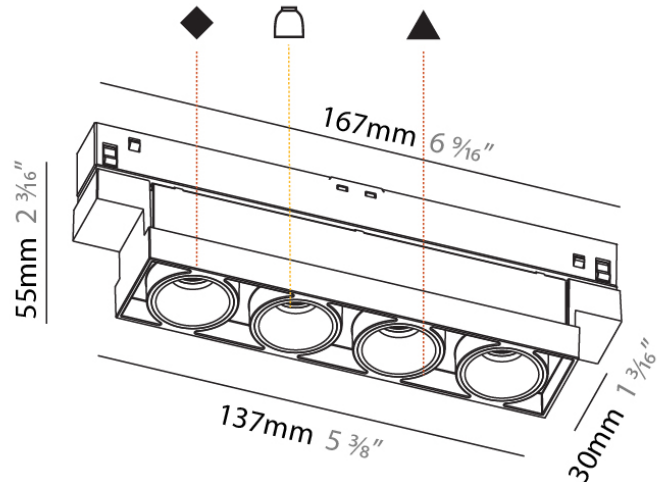

A3CLK30-SUS-SYS COMPONENTS

A380052-

DESCRIPTION

Magiq 4 Korona - Insert for Hypro 30 / 2LOOK4 25 Magtrack - 16.3W LED (Zhaga Standard) - Black - 2700K / 3000K / 4000K - Reflector 10° / 20° / 40°

GENERAL

Series: Magiq
Subseries: Magiq 4 Cell
Brand: Prolicht
Division: Architectural

PHYSICAL

Shape: Rectangle
Length (mm): 167
Length (in): 6 ⁹/₁₆
Width (mm): 30
Width (in): 1 ³/₁₆
Height (mm): 55
Height (in): 2 ³/₁₆
Light Distribution: Direct
Fixture Finish: SSR / BKV / CWI / CRY / HAB / UFT / ITA / RUA / FTG / MYG / LOD / PUS / FRO / FUP / KIA / POP / BLS / SPG / MEY / GOH / GUM / CHC / COM / ABZ / JAG / OBR / MOS / ROR
Fixture Material: Aluminum Die Cast

ELECTRICAL

Input Wattage Range: 10 - 19 W
Lamp Type: LED (Zhaga Standard)
Input Wattage (W): 16.3
Dimming: Non-Dimmable
Driver Included: No
Driver Location: Remote
Driver Type: Constant Voltage - Universal
Driver Class: Class 2
Input Voltage (V): 48
Constant Current (mA): 1050
Upon Request: 0-10Vdc Dimming / DALI

LED

Delivered Lumen Range: 500 - 999 lm
Number of LEDs: 4
Color Temperature (°K): 2700 / 3000 / 3500 / 4000
Max. Delivered Lumen (lm): 780 / 850 / 862 / 880
CRI: >90 CRI
Lamp Life (hrs): 50000
Upon Request: Special Color Temperature ***3500K available in minimum quantities (larger quantities upon request)

OPTICAL

Reflector°: 10 / 20 / 40
Upon Request: Special Beam Angles

RATINGS AND CERTIFICATIONS

Certified By: Certified for North American Standards
IP rating: IP20