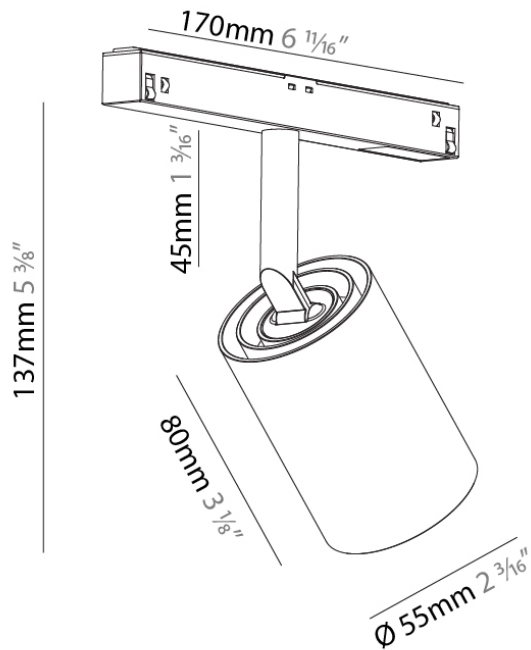

A3CLK30-SUS-SYS COMPONENTS

A3T081-

DESCRIPTION

Centriq - Track Head - 55mm / 2 3/16" - 9.2W LED (Zhaga Standard) - 2700K / 3000K / 4000K - Dimmable

GENERAL

Series: Centriq
Brand: Prolicht
Division: Architectural

PHYSICAL

Shape: Cylinder
Diameter (mm): 55
Diameter (in): 2 3/16
Length (mm): 170
Length (in): 6 11/16
Height (mm): 137
Height (in): 5 3/8
Light Distribution: Adjustable / Direct
Weight (kg): 0.54
Weight (lbs): 1.19
Fixture Finish: SSR / BKV / CWI / CRY / HAB / UFT / ITA / RUA / FTG / MYG / LOD / PUS / FRO / FUP / KIA / POP / BLS / SPG / MEY / GOH / GUM / CHC / COM / ABZ / JAG / OBR / MOS / ROR
Fixture Material: Aluminum

ELECTRICAL

Input Wattage Range: 1 - 9 W
Lamp Type: LED (Zhaga Standard)
Input Wattage (W): 9.2
Total Output Wattage (W): 8.4
Driver Included: No

LED

Delivered Lumen Range: 500 - 999 lm
Number of LEDs: 1
Color Temperature (°K): 2700 / 3000 / 4000
Max. Delivered Lumen (lm): 486 / 524 / 548
Nominal Lumen (lm): 625.3 / 660.1 / 712.4
CRI: >90 CRI
Upon Request: Special Color Temperature ***3500K available in minimum quantities (larger quantities upon request)

OPTICAL

Reflector: 9
Adjustability: Rotational 360°; Tilt 90°
Upon Request: Special Beam Angles

RATINGS AND CERTIFICATIONS

Certified By: Certified for North American Standards
IP rating: IP20