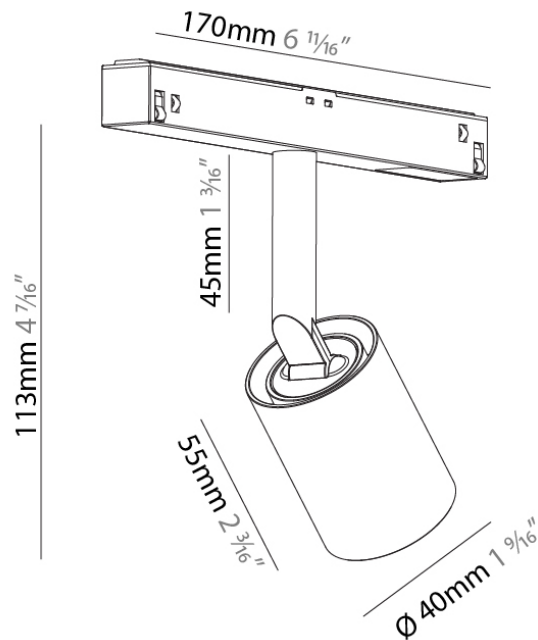

A3CLK30-SUS-SYS COMPONENTS

PROJECT	
TYPE	
NOTES	
QUANTITY	
DATE	

A3T079-

DESCRIPTION

Centriq - Track Head - 40mm / 1 9/16" - 6.31W LED (Zhaga Standard) - 2700K / 3000K / 4000K

GENERAL

Series: Centriq
Brand: Prolicht
Division: Architectural

PHYSICAL

Shape: Cylinder
Diameter (mm): 40
Diameter (in): 1 9/16
Length (mm): 170
Length (in): 6 11/16
Height (mm): 113
Height (in): 4 7/16
Light Distribution: Adjustable / Direct
Weight (kg): 0.117
Weight (lbs): 0.258
Fixture Finish: SSR / BKV / CWI / CRY / HAB / UFT / ITA / RUA / FTG / MYG / LOD / PUS / FRO / FUP / KIA / POP / BLS / SPG / MEY / GOH / GUM / CHC / COM / ABZ / JAG / OBR / MOS / ROR
Fixture Material: Aluminum

ELECTRICAL

Input Wattage Range: 1 - 9 W
Lamp Type: LED (Zhaga Standard)
Input Wattage (W): 6.31
Total Output Wattage (W): 5.74
Dimming: Non-Dimmable / 0-10V Dimming
Driver Included: No
Driver Type: Constant Voltage - 120Vac
Driver Class: Class 2
Input Voltage (V): 48

LED

Delivered Lumen Range: 100 - 499 lm
Number of LEDs: 1
Color Temperature (°K): 2700 / 3000 / 4000
Max. Delivered Lumen (lm): 360 / 390 / 420
Nominal Lumen (lm): 448.1 / 483.1 / 513.9
CRI: >90 CRI
Upon Request: Special Color Temperature ***3500K available in minimum quantities (larger quantities upon request)

OPTICAL

Beam Angle: 10
Adjustability: Rotational 360°; Tilt 90°
Upon Request: Special Beam Angles

RATINGS AND CERTIFICATIONS

Certified By: Certified for North American Standards
IP rating: IP20