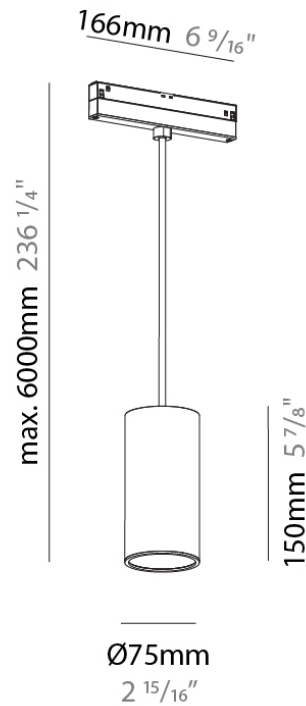

PHYSICAL

Shape: Cylinder _____

Diameter (mm): 75 _____

Diameter (in): 2 15/16 _____

Height (mm): 150 _____

Height (in): 5 7/8 _____

Max. Overall Height (mm): 2150 _____

Max. Overall Height (in): 84 5/8 _____

Light Distribution: Downlight _____

Weight (kg): 0.433 _____

Weight (lbs): 0.955 _____

Diffuser: Shine Ring 1-6 _____

Fixture Finish: SSR / BKV / CWI / CRY / HAB / UFT / ITA / RUA / FTG / MYG / LOD / PUS / FRO / FUP / KIA / POP / BLS / SPG / MEY / GOH / GUM / CHC / COM / ABZ / JAG / OBR / MOS / ROR _____

Fixture Material: Aluminum _____

Cable Details: 2,000mm or 6000mm Cable - Options: White / Black / Orange / Red _____

ELECTRICAL

Input Wattage Range: 10 - 19 W _____

Lamp Type: LED (Zhaga Standard) _____

Input Wattage (W): 10 _____

Total Output Wattage (W): 8.1 _____

Dimming: Non-Dimmable _____

Driver Included: No _____

Driver Location: Remote _____

Driver Type: Constant Voltage - Universal _____

Driver Class: Class 2 _____

Input Voltage (V): 48 _____

Constant Current (mA): 500 _____

Upon Request: 0-10Vdc dimming / DALI dimming _____

LED

Delivered Lumen Range: 500 - 999 lm _____

Number of LEDs: 1 _____

Color Temperature (°K): 2700 / 3000 / 4000 _____

Max. Delivered Lumen (lm): 898 / 944 / 956 _____

Nominal Lumen (lm): 1016 / 1068 / 1082 _____

CRI: >90 CRI _____

Lamp Life (hrs): 50000 _____

OPTICAL

Reflector°: 18 / 36 / 52 _____

RATINGS AND CERTIFICATIONS

Certified By: Certified for North American Standards _____

IP rating: IP20 _____