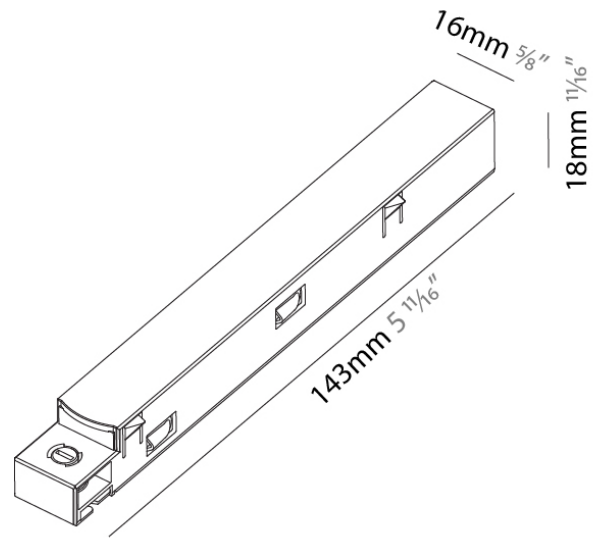

A3CLK30-SUS-SYS COMPONENTS

A38803

DESCRIPTION

Clicktrack - Trimless - 48V Power Feed - Black

GENERAL

Series: Clicktrack
Subseries: Clicktrack 25
Brand: Prolicht
Division: Architectural

PHYSICAL

Shape: Rectangle
Length (mm): 143
Length (in): 5 ¹⁰/₁₆
Width (mm): 16
Width (in): 10/16
Height (mm): 18
Height (in): 11/16
Weight (kg): 0.042
Weight (lbs): 0.09
Fixture Finish: BLK
Fixture Material: Aluminum

RATINGS AND CERTIFICATIONS

Certified By: Certified for North American Standards
IP rating: IP20