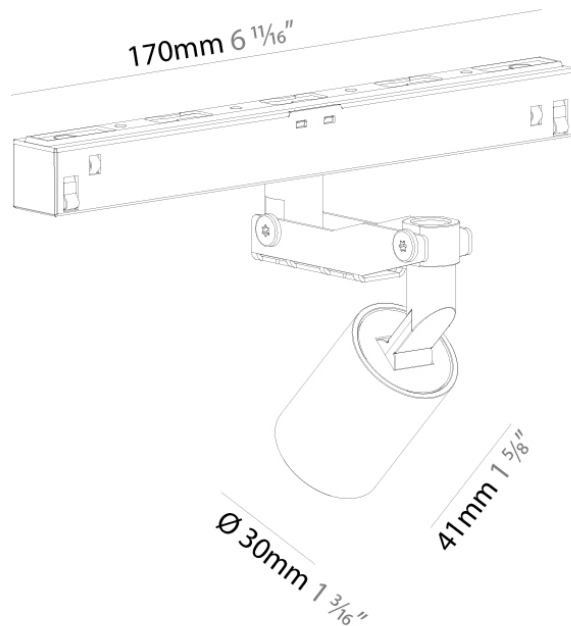

GENERAL

Series: Centriq
Partner: Prolicht
Division: Architectural
Product Type: Spots
Light Distribution: Adjustable

PHYSICAL

Aperture Sizes - Downlights: 1"
Shape: Cylinder
Diameter (mm): 30
Diameter (in): 1 3/16
Length (mm): 170
Length (in): 6 11/16
Height (mm): 80
Height (in): 3 2/16
Extension (mm): 33
Extension (in): 1 5/16
Weight (kg): 0.1
Weight (lbs): 0.22
Fixture Finish: SSR / BKV / CWI / CRY / HAB / UFT / ITA / RUA / FTG / MYG / LOD / PUS / FRO / FUP / KIA / POP / BLS / SPG / MEY / GOH / CHC / COM / ABZ / JAG / OBR / MOS / ROR
Fixture Material: Aluminum

ELECTRICAL

Input Wattage Range: 1 - 9 W
Lamp Type: LED (Zhaga Standard)
Input Wattage (W): 4.3
Total Output Wattage (W): 3.8
Dimming: Non-Dimmable
Driver Included: No
Driver Location: Remote
Driver Type: Constant Voltage - Universal
Driver Class: Class 2
Input Voltage (V): 48
Constant Current (MA): 340
Upon Request: 0-10Vdc dimming / DALI dimming

LED

Delivered Lumen Range: 100 - 499 lm
Number of LEDs: 1
Color Temperature (°K): 2700 / 3000 / 4000
Max. Delivered Lumen (lm): 250 / 270 / 290
Nominal Lumen (lm): 343.9 / 359.9 / 391.8
CRI: >90 CRI
Upon Request: Special Color Temperature ***3500K available in minimum quantities (larger quantities upon request)

OPTICAL

Optic°: 24 / 32
Adjustability: 90° / 360°
Upon Request: Special Beam Angles

RATINGS AND CERTIFICATIONS

Certified By: Certified for North American Standards
IP rating: IP20