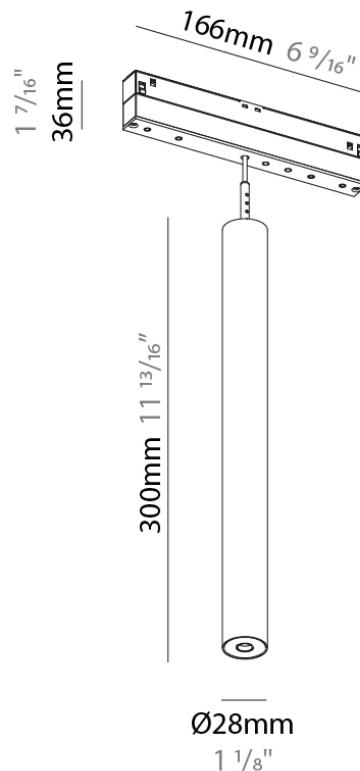

GENERAL

Series: Clicktrack
Subseries: Hangover Plug Standard (Track Insert)
Partner: Prolicht
Division: Architectural
Installation: Track
Product Type: Pendant
Mounting Location: Ceiling
Light Distribution: Downlight

PHYSICAL

Aperture Sizes - Downlights: 1"
Shape: Cylinder
Diameter (mm): 28
Diameter (in): 1 1/8
Height (mm): 300
Height (in): 11 13/16
Max. Overall Height (mm): 2300
Max. Overall Height (in): 90 9/16
Weight (kg): 0.32
Weight (lbs): 0.706
Fixture Finish: SSR / BKV / CWI / CRY / HAB / UFT / ITA / RUA / FTG / MYG / LOD / PUS / FRO / FUP / KIA / POP / BLS / SPG / MEY / GOH / CHC / COM / ABZ / JAG / OBR / MOS / ROR
Fixture Material: Aluminum
Cable Details: 2000mm or 4000mm Cable - Black

ELECTRICAL

Input Wattage Range: 1 - 9 W
Lamp Type: LED (Zhaga Standard)
Input Wattage (W): 6.4
Total Output Wattage (W): 5.8
Dimming: Non-Dimmable
Driver Included: No
Driver Location: Remote
Driver Type: Constant Voltage - Universal
Driver Class: Class 2
Input Voltage (V): 48
Constant Current (mA): 500
Upon Request: 0-10Vdc dimming / DALI dimming

LED

Number of LEDs: 1
Color Temperature (°K): 2700 / 3000 / 4000
Max. Delivered Lumen (lm): 328 / 363 / 386
CRI: >90 CRI
Upon Request: ***3500K available in minimum quantities (larger quantities upon request)

OPTICAL

Optic°: 24 / 32 / 34 / 55 / 58

RATINGS AND CERTIFICATIONS

Certified By: Certified for North American Standards
IP rating: IP20