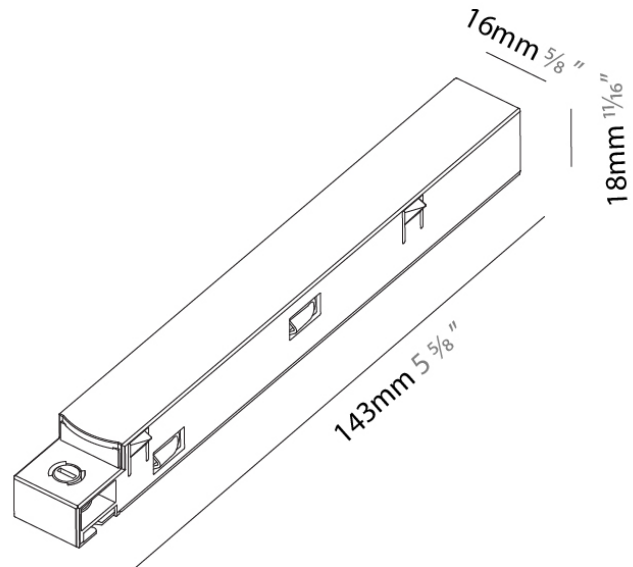

PROJECT	
TYPE	
NOTES	
QUANTITY	
DATE	

A3CLK50-TRI-SYS COMPONENTS

A38815

DESCRIPTION
Clicktrack 50 - Trimless - 48V Power Feed - Black

GENERAL
Series: Clicktrack
Subseries: Clicktrack 50
Brand: Prolicht
Division: Architectural

PHYSICAL
Length (mm): 143
Length (in): 5 5/8
Width (mm): 16
Width (in): 5/8
Height (mm): 18
Height (in): 11/16
Weight (kg): 0.042
Weight (lbs): 0.09
Fixture Finish: BLK
Fixture Material: Aluminum

RATINGS AND CERTIFICATIONS
Certified By: Certified for North American Standards
IP rating: IP20