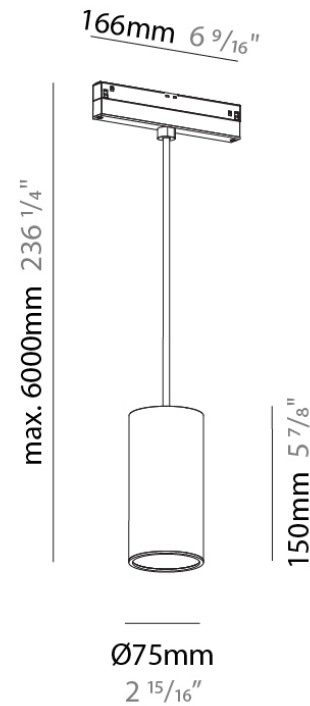

GENERAL

Series: Hangover
Subseries: Hangover 75
Partner: Prolicht
Division: Architectural
Installation: Track
Product Type: Downlight
Mounting Location: Ceiling
Light Distribution: Direct / Indirect

PHYSICAL

Aperture Sizes - Downlights: 2"
Shape: Cylinder
Diameter (mm): 75
Diameter (in): 2 15/16"
Height (mm): 150
Height (in): 5 7/8"
Max. Overall Height (mm): 2150
Max. Overall Height (in): 84 5/8"
Weight (kg): 0.433
Weight (lbs): 0.955
Diffuser: Shine Ring 1-6
Fixture Finish: SSR / BKV / CWI / CRY / HAB / UFT / ITA / RUA / FTG / MYG / LOD / PUS / FRO / FUP / KIA / POP / BLS / SPG / MEY / GOH / CHC / COM / ABZ / JAG / OBR / MOS / ROR
Fixture Material: Aluminum
Cable Details: 2000mm or 6000mm Cable - Options: White / Black / Orange / Red

ELECTRICAL

Input Wattage Range: 20 - 29 W
Lamp Type: LED (Zhaga Standard)
Input Wattage (W): 20.8
Total Output Wattage (W): 19
Dimming: Non-Dimmable
Driver Included: No
Driver Location: Remote
Driver Type: Constant Voltage - Universal
Driver Class: Class 2
Input Voltage (V): 48
Upon Request: 0-10Vdc dimming / DALI dimming

LED

Number of LEDs: 1
Color Temperature (°K): 2700 / 3000 / 4000
Max. Delivered Lumen (lm): 1729 - 1837
CRI: >90 CRI
Lamp Life (hrs): 50000

OPTICAL

Reflector°: 18 / 36 / 52

RATINGS AND CERTIFICATIONS

Certified By: Certified for North American Standards
IP rating: IP20