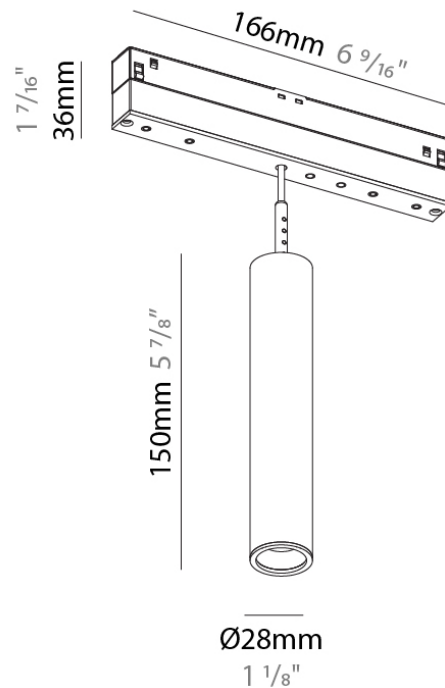

GENERAL

Series: Clicktrack
Subseries: Hangover Plug Standard (Track Insert)
Partner: Prolicht
Division: Architectural
Installation: Track
Product Type: Pendant
Mounting Location: Ceiling
Light Distribution: Downlight

PHYSICAL

Aperture Sizes - Downlights: 1"
Shape: Cylinder
Diameter (mm): 28
Diameter (in): 1 1/8
Length (mm): 166
Length (in): 6 5/16
Height (mm): 150
Height (in): 5 7/8
Max. Overall Height (mm): 2150
Max. Overall Height (in): 84 5/8
Weight (kg): 0.2
Weight (lbs): 0.44
Diffuser: Shine Ring 1-6
Fixture Finish: SSR / BKV / CWI / CRY / HAB / UFT / ITA / RUA / FTG / MYG / LOD / PUS / FRO / FUP / KIA / POP / BLS / SPG / MEY / GOH / CHC / COM / ABZ / JAG / OBR / MOS / ROR
Fixture Material: Aluminum
Cable Details: 2000mm or 4000mm Cable - Black

ELECTRICAL

Input Wattage Range: 1 - 9 W
Lamp Type: LED (Zhaga Standard)
Input Wattage (W): 6.4
Total Output Wattage (W): 5.8
Dimming: Non-Dimmable
Driver Included: No
Driver Location: Remote
Driver Type: Constant Voltage - Universal
Driver Class: Class 2
Input Voltage (V): 48
Constant Current (MA): 500
Upon Request: 0-10Vdc dimming / DALI dimming

LED

Number of LEDs: 1
Color Temperature (°K): 2700 / 3000 / 4000
Max. Delivered Lumen (lm): 328 / 363 / 386
CRI: >90 CRI
Upon Request: ***3500K available in minimum quantities (larger quantities upon request)

OPTICAL

Optic°: 24 / 32 / 58

RATINGS AND CERTIFICATIONS