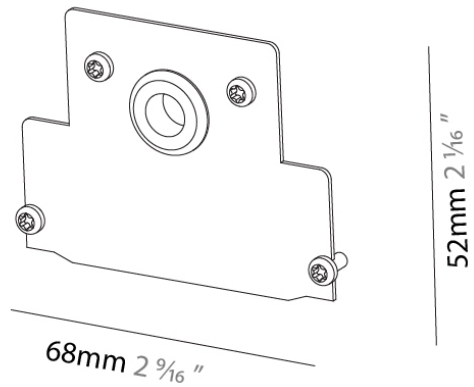

A3CLK50-TRI-SYS COMPONENTS

A38801

DESCRIPTION
Clicktrack 25 - Trimless - End Cap - Black

GENERAL
Series: Clicktrack
Subseries: Clicktrack 25
Partner: Prolight
Division: Architectural

PHYSICAL
Length (mm): 68
Length (in): 2 11/16
Width (mm): 9
Width (in): 6/16
Height (mm): 52
Height (in): 2 1/16
Weight (kg): 0.026
Weight (lbs): 0.057
Fixture Material: Aluminum

RATINGS AND CERTIFICATIONS
Certified By: Certified for North American Standards
IP rating: IP20