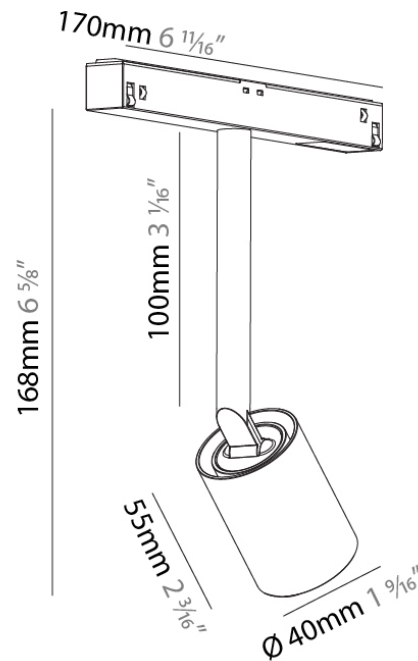

PHYSICAL

Shape: Cylinder _____
Diameter (mm): 40 _____
Diameter (in): 1 ⁹/₁₆ _____
Length (mm): 170 _____
Length (in): 6 ¹¹/₁₆ _____
Height (mm): 168 _____
Height (in): 6 ⁵/₈ _____
Light Distribution: Adjustable / Direct _____
Weight (kg): 0.127 _____
Weight (lbs): 0.28 _____
Fixture Finish: SSR / BKV / CWI / CRY / HAB / UFT / ITA / RUA / FTG / MYG / LOD / PUS / FRO / FUP / KIA / POP / BLS / SPG / MEY / GOH / GUM / CHC / COM / ABZ / JAG / OBR / MOS / ROR _____
Fixture Material: Aluminum _____

ELECTRICAL

Input Wattage Range: 1 - 9 W _____
Lamp Type: LED (Zhaga Standard) _____
Input Wattage (W): 6.3 _____
Total Output Wattage (W): 5.75 _____
Dimming: Non-Dimmable _____
Driver Included: No _____
Driver Location: Remote _____
Driver Type: Constant Voltage - Universal _____
Driver Class: Class 2 _____
Input Voltage (V): 48 _____
Constant Current (MA): 490 _____
Upon Request: 0-10Vdc dimming / DALI dimming _____

LED

Delivered Lumen Range: 100 - 499 lm _____
Number of LEDs: 1 _____
Color Temperature (°K): 2700 / 3000 / 4000 _____
Max. Delivered Lumen (lm): 360 / 390 / 420 _____
Nominal Lumen (lm): 448.1 / 483.1 / 513.9 _____
CRI: >90 CRI _____
Upon Request: Special Color Temperature ***3500K available in minimum quantities (larger quantities upon request) _____

OPTICAL

Reflector°: 10 _____
Upon Request: Special Beam Angles _____

RATINGS AND CERTIFICATIONS

Certified By: Certified for North American Standards _____
IP rating: IP20 _____