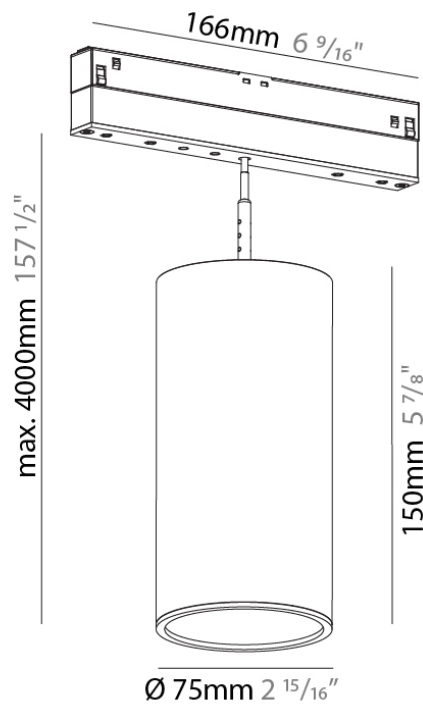

GENERAL

Series: Hangover

Subseries: Hangover Plug 75

Partner: Prolicht

Division: Architectural

Installation: Track

Product Type: Downlight

Mounting Location: Ceiling

Light Distribution: Downlight

PHYSICAL

Aperture Sizes - Downlights: 2"

Shape: Cylinder

Diameter (mm): 75

Diameter (in): 2 15/16

Height (mm): 150

Height (in): 5 7/8

Max. Overall Height (mm): 2150

Max. Overall Height (in): 84 5/8

Weight (kg): 0.433

Weight (lbs): 0.955

Diffuser: Shine Ring 1-6

Fixture Finish: SSR / BKV / CWI / CRY / HAB / UFT / ITA / RUA / FTG / MYG / LOD / PUS / FRO / FUP / KIA / POP / BLS / SPG / MEY / GOH / CHC / COM / ABZ / JAG / OBR / MOS / ROR

Fixture Material: Aluminum

Cable Details: 2000mm or 6000mm Cable - Options: White / Black / Orange / Red

ELECTRICAL

Input Wattage Range: 1 - 9 W

Lamp Type: LED (Zhaga Standard)

Input Wattage (W): 6

Total Output Wattage (W): 5.4

Dimming: Non-Dimmable

Driver Included: No

Driver Location: Remote

Driver Type: Constant Voltage - Universal

Driver Class: Class 2

Input Voltage (V): 48

Constant Current (mA): 500

Upon Request: 0-10Vdc dimming / DALI dimming

LED

Delivered Lumen Range: 100 - 499 lm

Number of LEDs: 1

Color Temperature (°K): 2700 / 3000 / 4000

Max. Delivered Lumen (lm): 385 / 408 / 442

Nominal Lumen (lm): 455.22 / 482 / 522.17

CRI: >90 CRI

OPTICAL

Optic°: 9 / 24 / 39

RATINGS AND CERTIFICATIONS

Certified By: Certified for North American Standards

IP rating: IP20