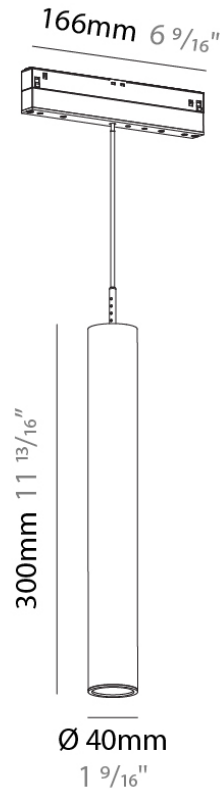

Light Distribution: Downlight _____

PHYSICAL

Aperture Sizes - Downlights: 1" _____

Shape: Cylinder _____

Diameter (mm): 40 _____

Diameter (in): 1 9/16 _____

Height (mm): 300 _____

Height (in): 11 13/16 _____

Max. Overall Height (mm): 2300 _____

Max. Overall Height (in): 90 9/16 _____

Weight (kg): 0.666 _____

Weight (lbs): 1.468 _____

Diffuser: Shine Ring 1-6 _____

Fixture Finish: SSR / BKV / CWI / CRY / HAB / UFT / ITA / RUA / FTG / MYG / LOD / PUS / FRO / FUP / KIA / POP / BLS / SPG / MEY / GOH / CHC / COM / ABZ / JAG / OBR / MOS / ROR _____

Fixture Material: Aluminum _____

Cable Details: 2000mm or 6000mm Cable - Options: White / Black / Orange / Red _____

ELECTRICAL

Input Wattage Range: 10 - 19 W _____

Lamp Type: LED (Zhaga Standard) _____

Input Wattage (W): 10 _____

Total Output Wattage (W): 8.1 _____

Dimming: Non-Dimmable _____

Driver Included: No _____

Driver Location: Remote _____

Driver Type: Constant Voltage - Universal _____

Driver Class: Class 2 _____

Input Voltage (V): 48 _____

Constant Current (mA): 500 _____

Upon Request: 0-10Vdc dimming / DALI dimming _____

LED

Delivered Lumen Range: 500 - 999 lm _____

Number of LEDs: 1 _____

Color Temperature (°K): 2700 / 3000 / 4000 _____

Max. Delivered Lumen (lm): 788 / 829 / 840 _____

Nominal Lumen (lm): 1016 / 1068 / 1082 _____

CRI: >90 CRI _____

OPTICAL

Reflector: 40 / 50 _____

RATINGS AND CERTIFICATIONS

Certified By: Certified for North American Standards _____

IP rating: IP20 _____