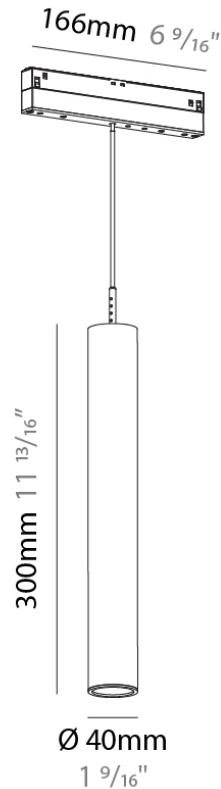

GENERAL

Series: Hangover
Subseries: Hangover Plug 40
Partner: Prolicht
Division: Architectural
Installation: Track
Product Type: Downlight
Mounting Location: Ceiling
Light Distribution: Downlight

PHYSICAL

Aperture Sizes - Downlights: 1"
Shape: Cylinder
Diameter (mm): 40
Diameter (in): 1 9/16
Height (mm): 300
Height (in): 11 13/16
Max. Overall Height (mm): 2300
Max. Overall Height (in): 90 9/16
Weight (kg): 0.666
Weight (lbs): 1.468
Diffuser: Shine Ring 1-6
Fixture Finish: SSR / BKV / CWI / CRY / HAB / UFT / ITA / RUA / FTG / MYG / LOD / PUS / FRO / FUP / KIA / POP / BLS / SPG / MEY / GOH / CHC / COM / ABZ / JAG / OBR / MOS / ROR
Fixture Material: Aluminum
Cable Details: 2000mm or 6000mm Cable - Options: White / Black / Orange / Red

ELECTRICAL

Input Wattage Range: 10 - 19 W
Lamp Type: LED (Zhaga Standard)
Input Wattage (W): 10
Total Output Wattage (W): 8.1
Dimming: Non-Dimmable
Driver Included: No
Driver Location: Remote
Driver Type: Constant Voltage - Universal
Driver Class: Class 2
Input Voltage (V): 48
Constant Current (mA): 500
Upon Request: 0-10Vdc dimming / DALI dimming

LED

Delivered Lumen Range: 500 - 999 lm
Number of LEDs: 1
Color Temperature (°K): 2700 / 3000 / 4000
Max. Delivered Lumen (lm): 788 / 829 / 840
Nominal Lumen (lm): 1016 / 1068 / 1082
CRI: >90 CRI

OPTICAL

Reflector: 40 / 50

RATINGS AND CERTIFICATIONS

Certified By: Certified for North American Standards
IP rating: IP20