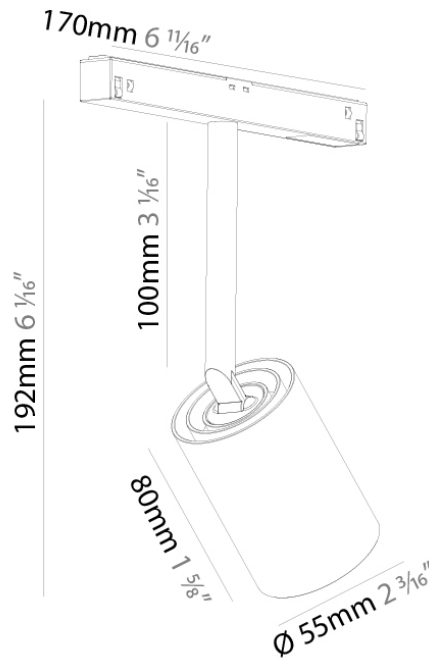

A3T095-

DESCRIPTION

Centriq - Track Head - 11.53W LED - 2700K / 3000K / 4000K - 15°/17°/25°/33°/35°/46°

GENERAL

Series: Centriq
Brand: Prolicht
Division: Architectural
Subcategory: Spots

PHYSICAL

Shape: Cylinder
Diameter (mm): 55
Diameter (in): 2 3/16
Length (mm): 170
Length (in): 6 11/16
Max. Overall Height (mm): 192
Max. Overall Height (in): 7 9/16
Light Distribution: Adjustable / Direct
Weight (kg): 0.557
Weight (lbs): 1.23
Fixture Finish: SSR / BKV / CWI / CRY / HAB / UFT / ITA / RUA / FTG / MYG / LOD / PUS / FRO / FUP / KIA / POP / BLS / SPG / MEY / GOH / GUM / CHC / COM / ABZ / JAG / OBR / MOS / ROR
Fixture Material: Aluminum

ELECTRICAL

Input Wattage Range: 10 - 19 W
Lamp Type: LED
Input Wattage (W): 11.53
Total Output Wattage (W): 10.48
Dimming: Non-Dimmable
Driver Included: No
Driver Type: Constant Voltage - Universal
Driver Class: Class 2
Input Voltage (V): 48
Constant Current (mA): 580
Upon Request: 0-10Vdc dimming / DALI dimming

LED

Delivered Lumen Range: 500 - 999 lm
Number of LEDs: 1
Color Temperature (°K): 2700 / 3000 / 4000
Max. Delivered Lumen (lm): 720 / 760 / 820
Nominal Lumen (lm): 1196 / 1257 / 1275
CRI: >90 CRI
Upon Request: Special Color Temperature ***3500K available in minimum quantities (larger quantities upon request)

OPTICAL

Reflector°: 17 / 33 / 46
Optic°: 15 / 25 / 35
Upon Request: Special Beam Angles

RATINGS AND CERTIFICATIONS

Certified By: Certified for North American Standards
IP rating: IP20