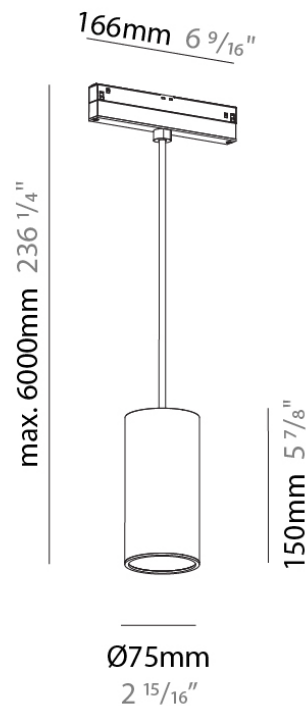

Weight (lbs): 0.955

Diffuser: Shine Ring 1-6

Fixture Finish: SSR / BKV / CWI / CRY / HAB / UFT / ITA / RUA / FTG / MYG / LOD / PUS / FRO / FUP / KIA / POP / BLS / SPG / MEY / GOH / CHC / COM / ABZ / JAG / OBR / MOS / ROR

Fixture Material: Aluminum

Cable Details: 2000mm or 6000mm Cable - Options: White / Black / Orange / Red

ELECTRICAL

Input Wattage Range: 10 - 19 W

Lamp Type: LED (Zhaga Standard)

Input Wattage (W): 10

Total Output Wattage (W): 8.1

Dimming: Non-Dimmable

Driver Included: No

Driver Location: Remote

Driver Type: Constant Voltage - Universal

Driver Class: Class 2

Input Voltage (V): 48

Constant Current (mA): 500

Upon Request: 0-10Vdc dimming / DALI dimming

LED

Delivered Lumen Range: 500 - 999 lm

Number of LEDs: 1

Color Temperature (°K): 2700 / 3000 / 4000

Max. Delivered Lumen (lm): 898 / 944 / 956

Nominal Lumen (lm): 1016 / 1068 / 1082

CRI: >90 CRI

Lamp Life (hrs): 50000

OPTICAL

Reflector°: 18 / 36 / 52

RATINGS AND CERTIFICATIONS

Certified By: Certified for North American Standards

JP rating: IP20
Zaneen Group Inc. © 2026, T 1800-388-3382, F 416-247-9319, www.zaneen.com

Available for International specifications by adding 'INT' at the end of the existing Model #. For assistance on 'custom' specifications, contact zteam@zaneen.com.

In a constant effort to supply the best product, we reserve the right to change specifications or materials without notice. The most recent specification sheets are found at zaneen.com