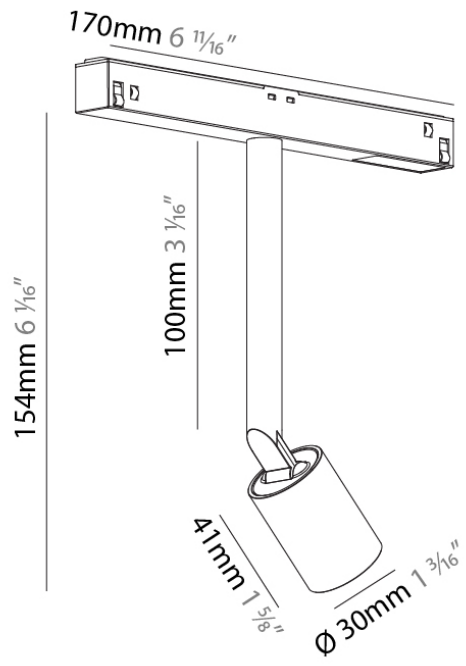

A3CLK50-TRI-SYS COMPONENTS

A3T097-

DESCRIPTION

Centriq - Track Head - 4.3W LED - 2700K / 3000K / 4000K - Lens 24° / 32°

GENERAL

Series: Centriq
Partner: Prolicht
Division: Architectural
Product Type: Spots
Light Distribution: Adjustable

PHYSICAL

Aperture Sizes - Downlights: 1"
Shape: Cylinder
Diameter (mm): 30
Diameter (in): 1 3/16"
Length (mm): 170
Length (in): 6 11/16"
Height (mm): 154
Height (in): 6 1/16"
Weight (kg): 0.072
Weight (lbs): 0.159
Fixture Finish: SSR / BKV / CWI / CRY / HAB / UFT / ITA / RUA / FTG / MYG / LOD / PUS / FRO / FUP / KIA / POP / BLS / SPG / MEY / GOH / CHC / COM / ABZ / JAG / OBR / MOS / ROR
Fixture Material: Aluminum

ELECTRICAL

Input Wattage Range: 1 - 9 W
Lamp Type: LED
Input Wattage (W): 4.3
Total Output Wattage (W): 3.9
Dimming: Non-Dimmable
Driver Included: No
Driver Location: Remote
Driver Type: Constant Voltage - Universal
Driver Class: Class 2
Input Voltage (V): 48
Constant Current (MA): 340
Upon Request: 0-10Vdc dimming / DALI dimming

LED

Delivered Lumen Range: 100 - 499 lm
Number of LEDs: 1
Color Temperature (°K): 2700 / 3000 / 4000
Max. Delivered Lumen (lm): 250 / 270 / 290
Nominal Lumen (lm): 343.9 / 359.9 / 391.8
CRI: >90 CRI
Upon Request: Special Color Temperature ***3500K available in minimum quantities (larger quantities upon request)

OPTICAL

Optic°: 24 / 32
Upon Request: Special Beam Angles

RATINGS AND CERTIFICATIONS

Certified By: Certified for North American Standards
IP rating: IP20