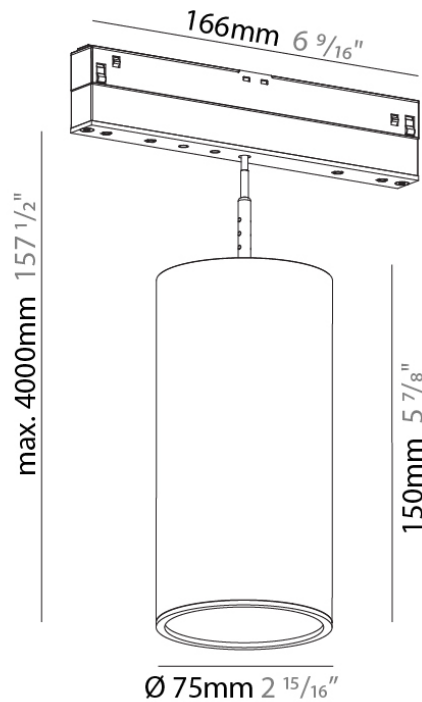

GENERAL

Series: Hangover
Subseries: Hangover Plug 75
Partner: Prolicht
Division: Architectural
Installation: Track
Product Type: Downlight
Mounting Location: Ceiling
Light Distribution: Downlight

PHYSICAL

Aperture Sizes - Downlights: 2"
Shape: Cylinder
Diameter (mm): 75
Diameter (in): 2 15/16
Height (mm): 150
Height (in): 5 7/8
Max. Overall Height (mm): 2150
Max. Overall Height (in): 84 5/8
Weight (kg): 0.433
Weight (lbs): 0.955
Diffuser: Shine Ring 1-6
Fixture Finish: SSR / BKV / CWI / CRY / HAB / UFT / ITA / RUA / FTG / MYG / LOD / PUS / FRO / FUP / KIA / POP / BLS / SPG / MEY / GOH / CHC / COM / ABZ / JAG / OBR / MOS / ROR
Fixture Material: Aluminum
Cable Details: 2000mm or 6000mm Cable - Options: White / Black / Orange / Red

ELECTRICAL

Input Wattage Range: 1 - 9 W
Lamp Type: LED (Zhaga Standard)
Input Wattage (W): 6
Total Output Wattage (W): 5.4
Dimming: Non-Dimmable
Driver Included: No
Driver Location: Remote
Driver Type: Constant Voltage - Universal
Driver Class: Class 2
Input Voltage (V): 48
Constant Current (MA): 500
Upon Request: 0-10Vdc dimming / DALI dimming

LED

Delivered Lumen Range: 100 - 499 lm
Number of LEDs: 1
Color Temperature (°K): 2700 / 3000 / 4000
Max. Delivered Lumen (lm): 385 / 408 / 442
Nominal Lumen (lm): 455.22 / 482 / 522.17
CRI: >90 CRI

OPTICAL

Optic°: 9 / 24 / 39

RATINGS AND CERTIFICATIONS

Certified By: Certified for North American Standards
IP rating: IP20