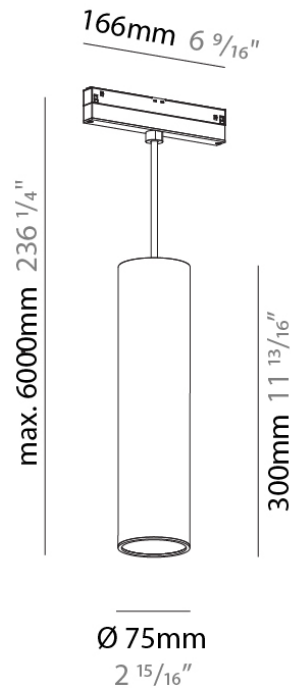

A3T138-

DESCRIPTION

Hangover 75 - Track Head - 300mm / 11 13/16" - Dir / Ind - 20.8W LED (Zhaga Standard) - 2700K/3000K/4000K - Reflector 18°/36°/52°

GENERAL

Series: Hangover
Subseries: Hangover 75
Brand: Prolicht
Division: Architectural
Mounting Type: Track
Mounting Location: Ceiling
Subcategory: Downlight

PHYSICAL

Shape: Cylinder
Diameter (mm): 75
Diameter (in): 2 15/16
Height (mm): 300
Height (in): 11 13/16
Max. Overall Height (mm): 2300
Max. Overall Height (in): 90 3/16
Light Distribution: Downlight
Weight (kg): 0.666
Weight (lbs): 1.468
Diffuser: Shine Ring 1-6
Fixture Finish: SSR / BKV / CWI / CRY / HAB / UFT / ITA / RUA / FTG / MYG / LOD / PUS / FRO / FUP / KIA / POP / BLS / SPG / MEY / GOH / GUM / CHC / COM / ABZ / JAG / OBR / MOS / ROR
Fixture Material: Aluminum
Cable Details: 2,000mm or 6000mm Cable - Options: White / Black / Orange / Red

ELECTRICAL

Input Wattage Range: 20 - 29 W
Lamp Type: LED (Zhaga Standard)
Input Wattage (W): 20.8
Total Output Wattage (W): 19
Dimming: Non-Dimmable
Driver Included: No
Driver Type: Constant Voltage - Universal
Input Voltage (V): 48
Upon Request: 0-10Vdc dimming / DALI dimming

LED

Delivered Lumen Range: 1000 - 1999 lm
Number of LEDs: 1
Color Temperature (°K): 2700 / 3000 / 4000
Max. Delivered Lumen (lm): 1729 - 1837
CRI: >90 CRI
Lamp Life (hrs): 50000

OPTICAL

Reflector°: 18 / 36 / 52

RATINGS AND CERTIFICATIONS

Certified By: Certified for North American Standards
IP rating: IP20