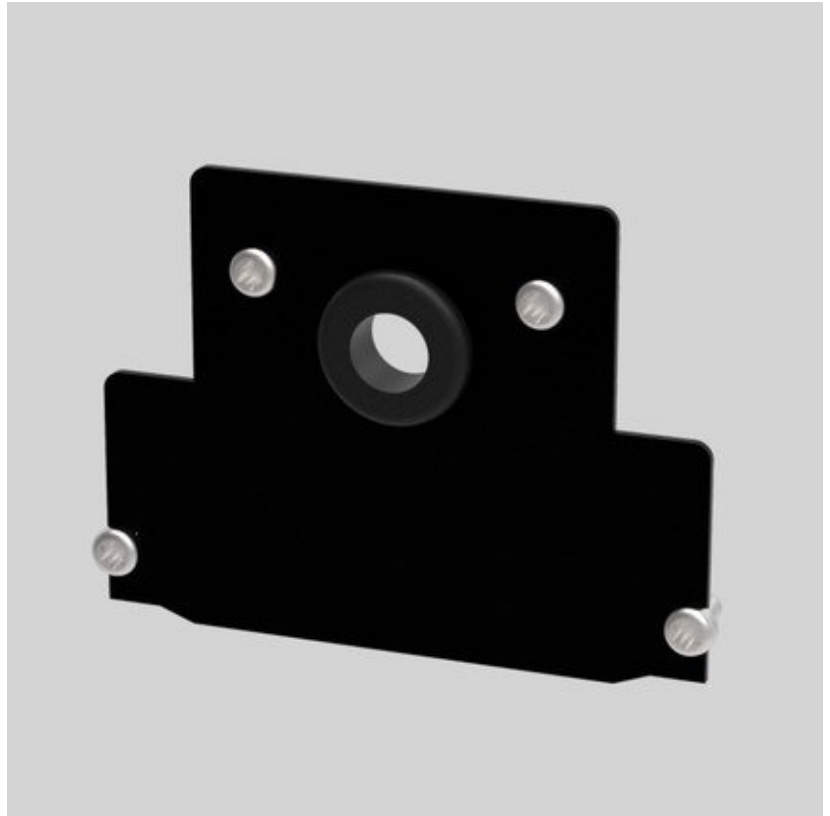

A3CLK50-TRI-SYS COMPONENTS

A38801

DESCRIPTION
Clicktrack 25 - Trimless - End Cap - Black

GENERAL
Series: Clicktrack
Subseries: Clicktrack 25
Partner: Prolight
Division: Architectural

PHYSICAL
Length (mm): 68
Length (in): 2 11/16
Width (mm): 9
Width (in): 6/16
Height (mm): 52
Height (in): 2 1/16
Weight (kg): 0.026
Weight (lbs): 0.057
Fixture Material: Aluminum

RATINGS AND CERTIFICATIONS
Certified By: Certified for North American Standards
IP rating: IP20