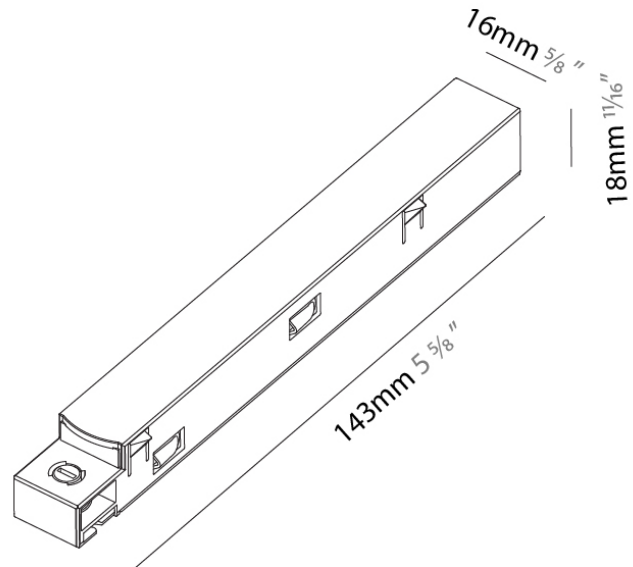

PROJECT	
TYPE	
NOTES	
QUANTITY	
DATE	

A3CLK50-TRI-SYS COMPONENTS

A38815

DESCRIPTION
Clicktrack 50 - Trimless - 48V Power Feed - Black

GENERAL
Series: Clicktrack
Subseries: Clicktrack 50
Partner: Prolicht
Division: Architectural

PHYSICAL
Length (mm): 143
Length (in): 5 5/8
Width (mm): 16
Width (in): 5/8
Height (mm): 18
Height (in): 11/16
Weight (kg): 0.042
Weight (lbs): 0.09
Fixture Finish: BLK
Fixture Material: Aluminum

RATINGS AND CERTIFICATIONS
Certified By: Certified for North American Standards
IP rating: IP20