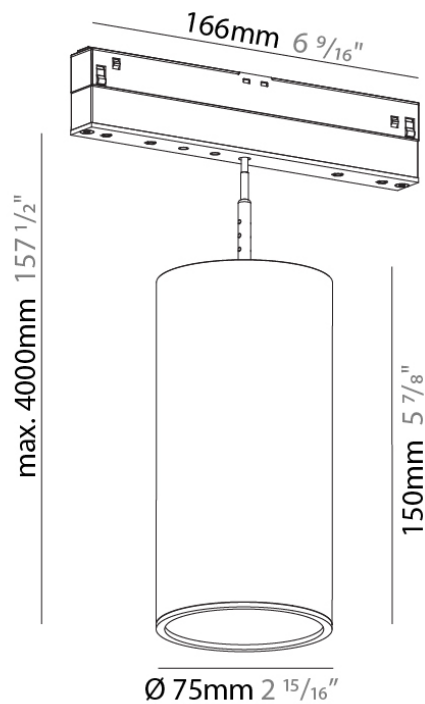

GENERAL

Series: Hangover
Subseries: Hangover Plug 75
Partner: Prolicht
Division: Architectural
Installation: Track
Product Type: Downlight
Mounting Location: Ceiling
Light Distribution: Downlight

PHYSICAL

Aperture Sizes - Downlights: 2"
Shape: Cylinder
Diameter (mm): 75
Diameter (in): 2 15/16
Height (mm): 150
Height (in): 5 7/8
Max. Overall Height (mm): 2150
Max. Overall Height (in): 84 5/8
Weight (kg): 0.433
Weight (lbs): 0.955
Diffuser: Shine Ring 1-6
Fixture Finish: SSR / BKV / CWI / CRY / HAB / UFT / ITA / RUA / FTG / MYG / LOD / PUS / FRO / FUP / KIA / POP / BLS / SPG / MEY / GOH / CHC / COM / ABZ / JAG / OBR / MOS / ROR
Fixture Material: Aluminum
Cable Details: 2000mm or 6000mm Cable - Options: White / Black / Orange / Red

ELECTRICAL

Input Wattage Range: 10 - 19 W
Lamp Type: LED (Zhaga Standard)
Input Wattage (W): 10
Total Output Wattage (W): 8.1
Dimming: Non-Dimmable
Driver Included: No
Driver Location: Remote
Driver Type: Constant Voltage - Universal
Driver Class: Class 2
Input Voltage (V): 48
Constant Current (MA): 500
Upon Request: 0-10Vdc dimming / DALI dimming

LED

Delivered Lumen Range: 500 - 999 lm
Number of LEDs: 1
Color Temperature (°K): 2700 / 3000 / 4000
Max. Delivered Lumen (lm): 708 - 788
CRI: >90 CRI
Lamp Life (hrs): 50000

OPTICAL

Optic°: 9 / 24 / 39

RATINGS AND CERTIFICATIONS

Certified By: Certified for North American Standards
IP rating: IP20