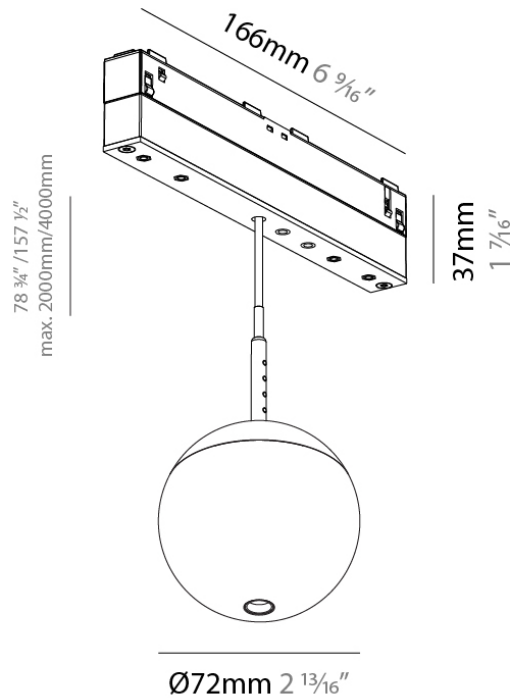

ELECTRICAL

Input Wattage Range: 1 - 9 W
Lamp Type: LED (Zhaga Standard)
Input Wattage (W): 6.4
Total Output Wattage (W): 5.8
Dimming: Non-Dimmable / 0-10V Dimming
Driver Included: No
Driver Location: Remote
Driver Type: Constant Voltage - Universal
Driver Class: Class 2
Input Voltage (V): 48
Constant Current (MA): 500
Upon Request: DALI dimming

LED

Delivered Lumen Range: 100 - 499 lm
Number of LEDs: 1
Color Temperature (°K): 2700 / 3000 / 3500 / 4000
Max. Delivered Lumen (lm): 270 / 290 / 304 / 310
Nominal Lumen (lm): 448 / 483 / 504 / 514
CRI: >90 CRI

OPTICAL

Beam Angle: 32 / 58

RATINGS AND CERTIFICATIONS

Certified By: Certified for North American Standards

IP rating: IP20
Zaneen Group Inc. © 2026, T 1800-388-3382, F 416-247-9319, www.zaneen.com

Available for International specifications by adding 'INT' at the end of the existing Model #. For assistance on 'custom' specifications, contact zteam@zaneen.com. In a constant effort to supply the best product, we reserve the right to change specifications or materials without notice. The most recent specification sheets are found at zaneen.com