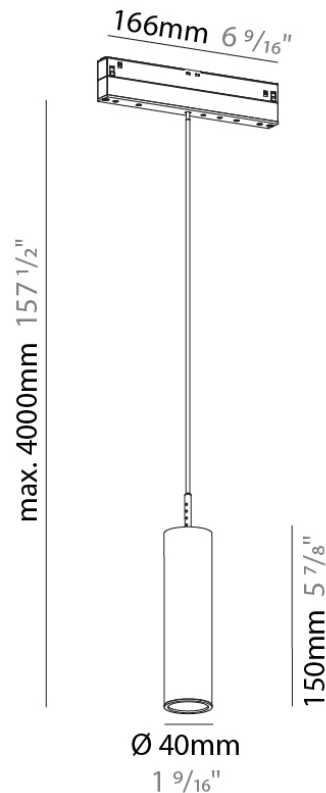

GENERAL

Series: Hangover

Subseries: Hangover Plug 40

Brand: Prolicht

Division: Architectural

Mounting Type: Track

Mounting Location: Ceiling

Subcategory: Downlight

PHYSICAL

Shape: Cylinder

Diameter (mm): 40

Diameter (in): 1 9/16

Height (mm): 150

Height (in): 5 7/8

Max. Overall Height (mm): 2150

Max. Overall Height (in): 84 5/8

Light Distribution: Downlight

Weight (kg): 0.433

Weight (lbs): 0.955

Diffuser: Shine Ring 1-6

Fixture Finish: SSR / BKV / CWI / CRY / HAB / UFT / ITA / RUA / FTG / MYG / LOD / PUS / FRO / FUP / KIA / POP / BLS / SPG / MEY / GOH / GUM / CHC / COM / ABZ / JAG / OBR / MOS / ROR

Fixture Material: Aluminum

Cable Details: 2,000mm or 6000mm Cable - Options: White / Black / Orange / Red

ELECTRICAL

Input Wattage Range: 10 - 19 W

Lamp Type: LED (Zhaga Standard)

Input Wattage (W): 10

Total Output Wattage (W): 8.1

Dimming: Non-Dimmable

Driver Included: No

Driver Location: Remote

Driver Type: Constant Voltage - Universal

Driver Class: Class 2

Input Voltage (V): 48

Constant Current (mA): 500

Upon Request: 0-10Vdc dimming / DALI dimming

LED

Delivered Lumen Range: 500 - 999 lm

Number of LEDs: 1

Color Temperature (°K): 2700 / 3000 / 4000

Max. Delivered Lumen (lm): 788 / 829 / 840

Nominal Lumen (lm): 1016 / 1068 / 1082

CRI: >90 CRI

OPTICAL

Reflector°: 40 / 50

RATINGS AND CERTIFICATIONS

Certified By: Certified for North American Standards

IP rating: IP20