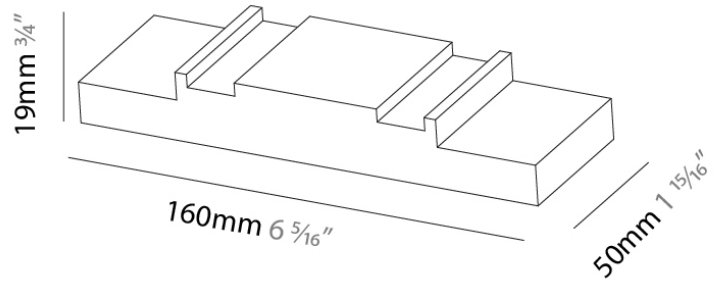

A3CLK50-TRI-SYS COMPONENTS

A38817

DESCRIPTION

2Look4 50 MagTrack - Trimless - Frame Alignment Kit

GENERAL

Series: Clicktrack
Subseries: Clicktrack 50
Partner: Prolicht
Division: Architectural

PHYSICAL

Length (mm): 160
Length (in): 6 ⁵/₁₆
Width (mm): 50
Width (in): 1 ¹⁵/₁₆
Height (mm): 19
Height (in): 3/4
Weight (kg): 0.067
Weight (lbs): 0.15
Fixture Finish: BLK
Fixture Material: Plastic

RATINGS AND CERTIFICATIONS

Certified By: Certified for North American Standards
IP rating: IP20