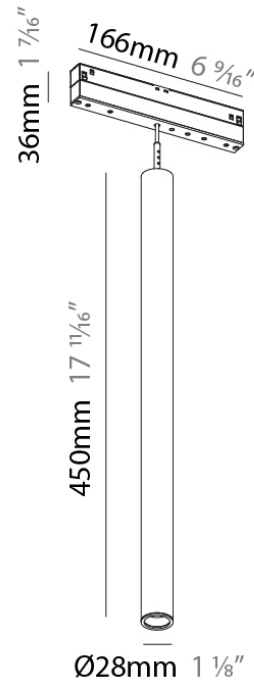

GENERAL

Series: Clicktrack
Subseries: Hangover Plug Standard (Track Insert)
Brand: Prolicht
Division: Architectural
Mounting Type: Track
Mounting Location: Ceiling
Subcategory: Pendant

PHYSICAL

Shape: Cylinder
Diameter (mm): 28
Diameter (in): 1 1/8
Height (mm): 450
Height (in): 17 11/16
Max. Overall Height (mm): 2450
Max. Overall Height (in): 96 7/16
Light Distribution: Downlight
Weight (kg): 0.32
Weight (lbs): 0.706
Diffuser: Shine Ring 1-6
Fixture Finish: SSR / BKV / CWI / CRY / HAB / UFT / ITA / RUA / FTG / MYG / LOD / PUS / FRO / FUP / KIA / POP / BLS / SPG / MEY / GOH / GUM / CHC / COM / ABZ / JAG / OBR / MOS / ROR
Fixture Material: Aluminum
Cable Details: 2,000mm or 4,000mm Cable - Black

ELECTRICAL

Input Wattage Range: 1 - 9 W
Lamp Type: LED (Zhaga Standard)
Input Wattage (W): 6.4
Total Output Wattage (W): 5.8
Dimming: Non-Dimmable
Driver Included: No
Driver Location: Remote
Driver Type: Constant Voltage - Universal
Driver Class: Class 2
Input Voltage (V): 120
Constant Current (mA): 500
Upon Request: 0-10Vdc dimming / DALI dimming

LED

Number of LEDs: 1
Color Temperature (°K): 2700 / 3000 / 4000
Max. Delivered Lumen (lm): 328 / 363 / 386
CRI: >90 CRI
Upon Request: ***3500K available in minimum quantities (larger quantities upon request)

OPTICAL

Optic°: 24 / 32 / 58

RATINGS AND CERTIFICATIONS

Certified By: Certified for North American Standards
IP rating: IP20