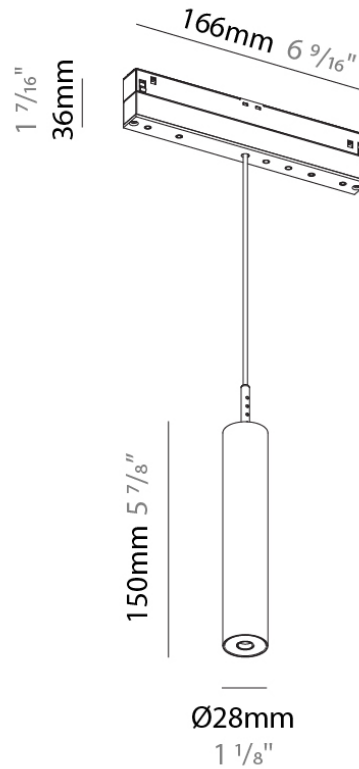

ELECTRICAL

Input Wattage Range: 1 - 9 W
Lamp Type: LED (Zhaga Standard)
Input Wattage (W): 6.4
Total Output Wattage (W): 5.8
Dimming: Non-Dimmable
Driver Included: No
Driver Location: Remote
Driver Type: Constant Voltage - Universal
Driver Class: Class 2
Input Voltage (V): 48
Constant Current (mA): 500
Upon Request: 0-10Vdc dimming / DALI dimming

LED

Delivered Lumen Range: 100 - 499 lm
Number of LEDs: 1
Color Temperature (°K): 2700 / 3000 / 4000
Max. Delivered Lumen (lm): 328 / 363 / 386
CRI: >90 CRI
Upon Request: ***3500K available in minimum quantities (larger quantities upon request)

OPTICAL

Optic°: 24 / 32 / 34 / 55 / 58

RATINGS AND CERTIFICATIONS

Certified By: Certified for North American Standards

IP rating: IP20
Zaneen Group Inc. © 2024, T 1800-388-3382, F 416-247-9319, www.zaneen.com

Available for International specifications by adding 'INT' at the end of the existing Model #. For assistance on 'custom' specifications, contact zteam@zaneen.com. In a constant effort to supply the best product, we reserve the right to change specifications or materials without notice. The most recent specification sheets are found at zaneen.com