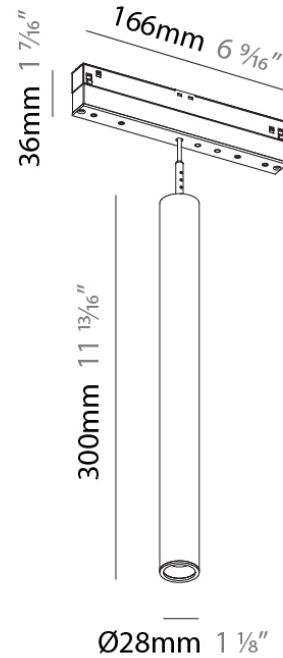

GENERAL

Series: Clicktrack
Subseries: Hangover Plug Standard (Track Insert)
Partner: Prolicht
Division: Architectural
Installation: Track
Product Type: Pendant
Mounting Location: Ceiling
Light Distribution: Downlight

PHYSICAL

Aperture Sizes - Downlights: 1"
Shape: Cylinder
Diameter (mm): 28
Diameter (in): 1 1/8
Height (mm): 300
Height (in): 11 13/16
Max. Overall Height (mm): 2300
Max. Overall Height (in): 90 9/16
Weight (kg): 0.32
Weight (lbs): 0.706
Diffuser: Shine Ring 1-6
Fixture Finish: SSR / BKV / CWI / CRY / HAB / UFT / ITA / RUA / FTG / MYG / LOD / PUS / FRO / FUP / KIA / POP / BLS / SPG / MEY / GOH / CHC / COM / ABZ / JAG / OBR / MOS / ROR
Fixture Material: Aluminum
Cable Details: 2000mm or 4000mm Cable - Black

ELECTRICAL

Input Wattage Range: 1 - 9 W
Lamp Type: LED (Zhaga Standard)
Input Wattage (W): 6.4
Total Output Wattage (W): 5.8
Dimming: Non-Dimmable
Driver Included: No
Driver Location: Remote
Driver Type: Constant Voltage - Universal
Driver Class: Class 2
Input Voltage (V): 120
Constant Current (MA): 500
Upon Request: 0-10Vdc dimming / DALI dimming

LED

Number of LEDs: 1
Color Temperature (°K): 2700 / 3000 / 4000
Max. Delivered Lumen (lm): 328 / 363 / 386
CRI: >90 CRI
Upon Request: ***3500K available in minimum quantities (larger quantities upon request)

OPTICAL

Optic°: 24 / 32 / 58

RATINGS AND CERTIFICATIONS

Certified By: Certified for North American Standards
IP rating: IP20