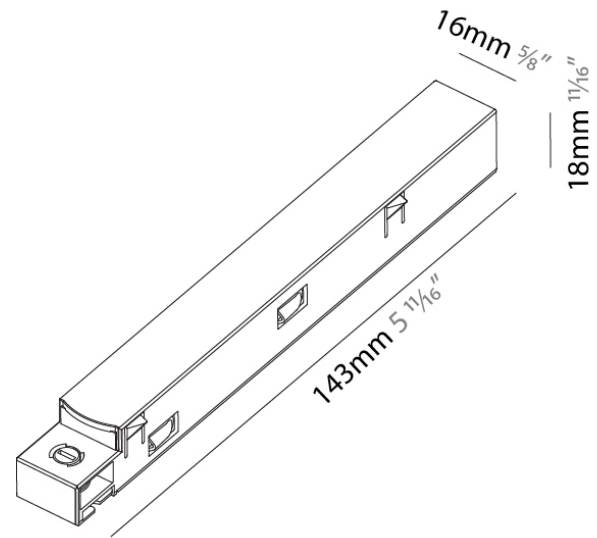

A3CLK50-TRI-SYS COMPONENTS

A38803

DESCRIPTION
Clicktrack - Trimless - 48V Power Feed - Black

GENERAL
Series: Clicktrack
Subseries: Clicktrack 25
Partner: Prolicht
Division: Architectural

PHYSICAL
Shape: Rectangle
Length (mm): 143
Length (in): 5 ¹¹/₁₆
Width (mm): 16
Width (in): 10/16
Height (mm): 18
Height (in): 11/16
Weight (kg): 0.042
Weight (lbs): 0.09
Fixture Finish: BLK
Fixture Material: Aluminum

RATINGS AND CERTIFICATIONS
Certified By: Certified for North American Standards
IP rating: IP20