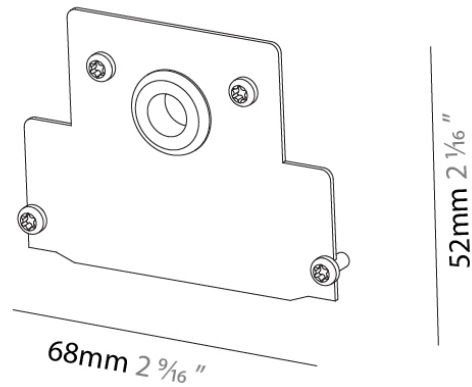

A3CLK50-TRI-SYS COMPONENTS

A38801

DESCRIPTION

Clicktrack 25 - Trimless - End Cap - Black

GENERAL

Series: Clicktrack
Subseries: Clicktrack 25
Brand: Prolicht
Division: Architectural

PHYSICAL

Length (mm): 68
Length (in): 2 ¹¹/₁₆
Width (mm): 9
Width (in): 6/16
Height (mm): 52
Height (in): 2 ¹/₁₆
Weight (kg): 0.026
Weight (lbs): 0.057
Fixture Material: Aluminum

RATINGS AND CERTIFICATIONS

Certified By: Certified for North American Standards
IP rating: IP20