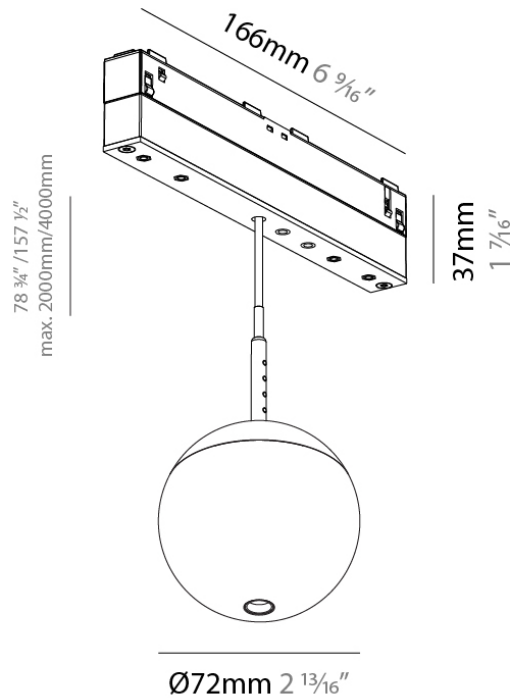

Length (in): 5 ⁹/₁₆

Width (mm): 18

Width (in): 11/16

Height (mm): 16

Height (in): 10/16

Weight (kg): 0.02

Fixture Finish: BLK

Fixture Material: Aluminum

PHYSICAL

Length (mm): 145
 Length (in): 5 ¹¹/₁₆
 Width (mm): 9
 Width (in): 3/8
 Height (mm): 108
 Height (in): 4 ¹/₄
 Weight (kg): 0.1
 Weight (lbs): 0.22
 Fixture Finish: BLK
 Fixture Material: Aluminum

OPTICAL

Beam Angle: 32 / 58

RATINGS AND CERTIFICATIONS

Certified By: Certified for North American Standards

IP rating: IP20
 Zaneen Group Inc. © 2026, T 1800-388-3382, F 416-247-9319, www.zaneen.com

Available for International specifications by adding 'INT' at the end of the existing Model #. For assistance on 'custom' specifications, contact zteam@zaneen.com. In a constant effort to supply the best product, we reserve the right to change specifications or materials without notice. The most recent specification sheets are found at zaneen.com

PHYSICAL

Aperture Sizes - Downlights: 1"
 Shape: Cylinder
 Diameter (mm): 40
 Diameter (in): 1 9/16
 Length (mm): 170
 Length (in): 6 11/16
 Height (mm): 168
 Height (in): 6 5/8
 Weight (kg): 0.127
 Weight (lbs): 0.28
 Fixture Finish: SSR / BKV / CWI / CRY / HAB / UFT / ITA / RUA / FTG / MYG / LOD / PUS / FRO / FUP / KIA / POP / BLS / SPG / MEY / GOH / CHC / COM / ABZ / JAG / OBR / MOS / ROR
 Fixture Material: Aluminum