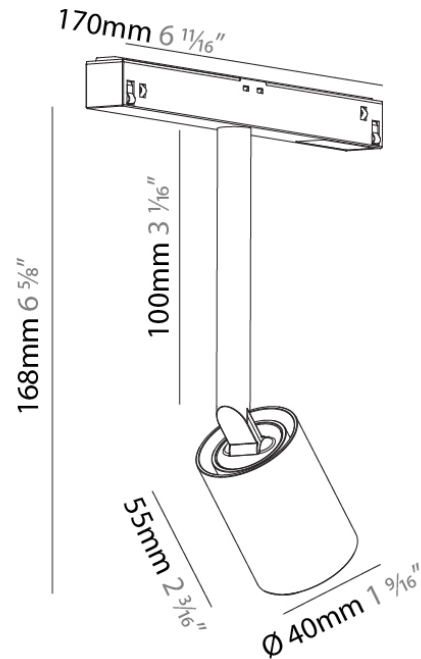

GENERAL

Series: Centriq
Partner: Prolicht
Division: Architectural
Product Type: Spots
Light Distribution: Adjustable

PHYSICAL

Aperture Sizes - Downlights: 1"
Shape: Cylinder
Diameter (mm): 40
Diameter (in): 1 9/16
Length (mm): 170
Length (in): 6 11/16
Height (mm): 168
Height (in): 6 5/8
Weight (kg): 0.153
Weight (lbs): 0.337
Fixture Finish: SSR / BKV / CWI / CRY / HAB / UFT / ITA / RUA / FTG / MYG / LOD / PUS / FRO / FUP / KIA / POP / BLS / SPG / MEY / GOH / CHC / COM / ABZ / JAG / OBR / MOS / ROR
Fixture Material: Aluminum

ELECTRICAL

Input Wattage Range: 1 - 9 W
Lamp Type: LED (Zhaga Standard)
Input Wattage (W): 6.5
Total Output Wattage (W): 5.9
Dimming: Non-Dimmable
Driver Included: No
Driver Location: Remote
Driver Type: Constant Voltage - Universal
Driver Class: Class 2
Input Voltage (V): 48
Constant Current (MA): 340
Upon Request: 0-10Vdc dimming / DALI dimming

LED

Delivered Lumen Range: 100 - 499 lm
Number of LEDs: 1
Color Temperature (°K): 2700 / 3000 / 4000
Max. Delivered Lumen (lm): 468 / 490 / 520
Nominal Lumen (lm): 732 / 769 / 780
CRI: >90 CRI
Upon Request: Special Color Temperature ***3500K available in minimum quantities (larger quantities upon request)

OPTICAL

Reflector°: 20 / 40 / 50
Optic°: 31 / 36
Upon Request: Special Beam Angles

RATINGS AND CERTIFICATIONS

Certified By: Certified for North American Standards
IP rating: IP20