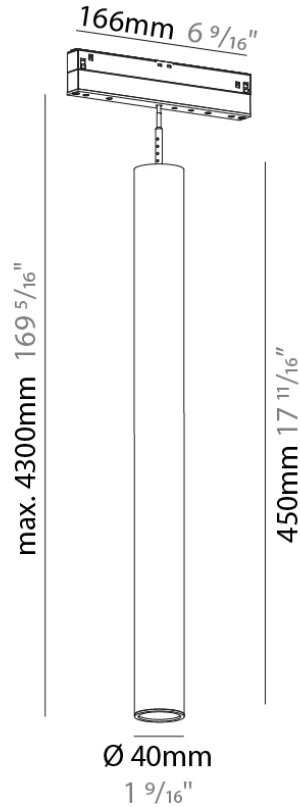

Weight (lbs): 1.887

Diffuser: Shine Ring 1-6

Fixture Finish: SSR / BKV / CWI / CRY / HAB / UFT / ITA / RUA / FTG / MYG / LOD / PUS / FRO / FUP / KIA / POP / BLS / SPG / MEY / GOH / CHC / COM / ABZ / JAG / OBR / MOS / ROR

Fixture Material: Aluminum

Cable Details: 2000mm or 6000mm Cable - Options: White / Black / Orange / Red

ELECTRICAL

Input Wattage Range: 10 - 19 W

Lamp Type: LED (Zhaga Standard)

Input Wattage (W): 10

Total Output Wattage (W): 8.1

Dimming: Non-Dimmable

Driver Included: No

Driver Location: Remote

Driver Type: Constant Voltage - Universal

Driver Class: Class 2

Input Voltage (V): 48

Constant Current (mA): 500

Upon Request: 0-10Vdc dimming / DALI dimming

LED

Delivered Lumen Range: 500 - 999 lm

Number of LEDs: 1

Color Temperature (°K): 2700 / 3000 / 4000

Max. Delivered Lumen (lm): 788 / 829 / 840

Nominal Lumen (lm): 1016 / 1068 / 1082

CRI: >90 CRI

Lamp Life (hrs): 50000

OPTICAL

Reflector°: 40 / 50

RATINGS AND CERTIFICATIONS

Certified By: Certified for North American Standards

JP rating: IP20
Zaneen Group Inc. © 2026, T-1800-388-3382, F-416-247-9319, www.zaneen.com

Available for International specifications by adding 'INT' at the end of the existing Model #. For assistance on 'custom' specifications, contact zteam@zaneen.com.

In a constant effort to supply the best product, we reserve the right to change specifications or materials without notice. The most recent specification sheets are found at zaneen.com