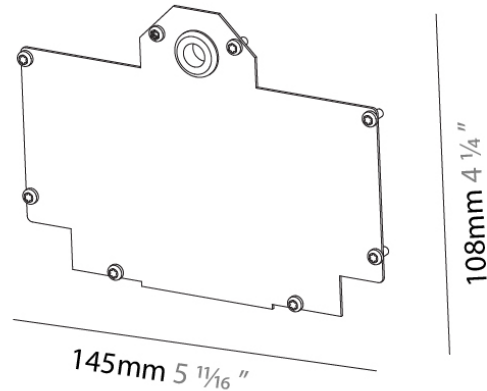

A3CLK50-TRI-SYS COMPONENTS

A38813

DESCRIPTION

Clicktrack 50 - Trimless - End Cap - Black

GENERAL

Series: Clicktrack
Subseries: Clicktrack 50
Brand: Prolicht
Division: Architectural

PHYSICAL

Length (mm): 145
Length (in): 5 ¹¹/₁₆
Width (mm): 9
Width (in): 3/8
Height (mm): 108
Height (in): 4 ¹/₄
Weight (kg): 0.1
Weight (lbs): 0.22
Fixture Finish: BLK
Fixture Material: Aluminum

RATINGS AND CERTIFICATIONS

Certified By: Certified for North American Standards
IP rating: IP20