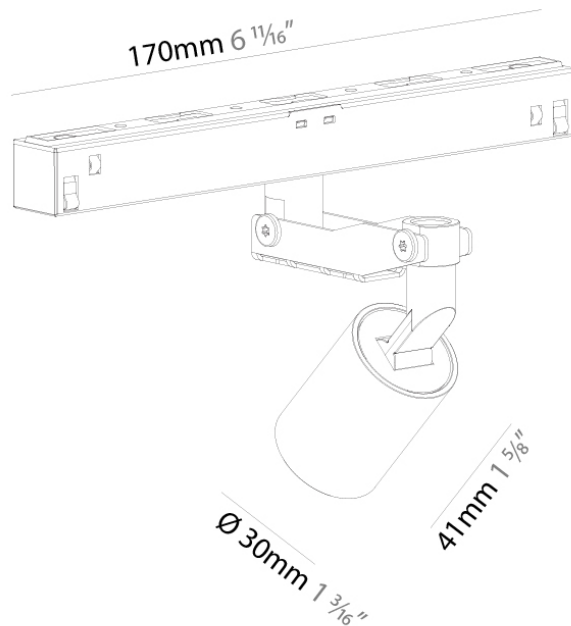

GENERAL

Series: Centriq
Brand: Prolicht
Division: Architectural
Subcategory: Spots

PHYSICAL

Shape: Cylinder
Diameter (mm): 30
Diameter (in): 1 ³/₁₆
Length (mm): 170
Length (in): 6 ¹¹/₁₆
Height (mm): 80
Height (in): 3 ⁷/₁₆
Extension (mm): 33
Extension (in): 1 ⁷/₁₆
Light Distribution: Adjustable / Direct
Weight (kg): 0.1
Weight (lbs): 0.22
Fixture Finish: SSR / BKV / CWI / CRY / HAB / UFT / ITA / RUA / FTG / MYG / LOD / PUS / FRO / FUP / KIA / POP / BLS / SPG / MEY / GOH / GUM / CHC / COM / ABZ / JAG / OBR / MOS / ROR
Fixture Material: Aluminum

ELECTRICAL

Input Wattage Range: 1 - 9 W
Lamp Type: LED (Zhaga Standard)
Input Wattage (W): 4.3
Total Output Wattage (W): 3.8
Dimming: Non-Dimmable
Driver Included: No
Driver Location: Remote
Driver Type: Constant Voltage - Universal
Driver Class: Class 2
Input Voltage (V): 48
Constant Current (MA): 340
Upon Request: 0-10Vdc dimming / DALI dimming

LED

Delivered Lumen Range: 100 - 499 lm
Number of LEDs: 1
Color Temperature (°K): 2700 / 3000 / 4000
Max. Delivered Lumen (lm): 250 / 270 / 290
Nominal Lumen (lm): 343.9 / 359.9 / 391.8
CRI: >90 CRI
Upon Request: Special Color Temperature ***3500K available in minimum quantities (larger quantities upon request)

OPTICAL

Optic°: 24 / 32
Adjustability: 90° / 360°
Upon Request: Special Beam Angles

RATINGS AND CERTIFICATIONS

Certified By: Certified for North American Standards
IP rating: IP20