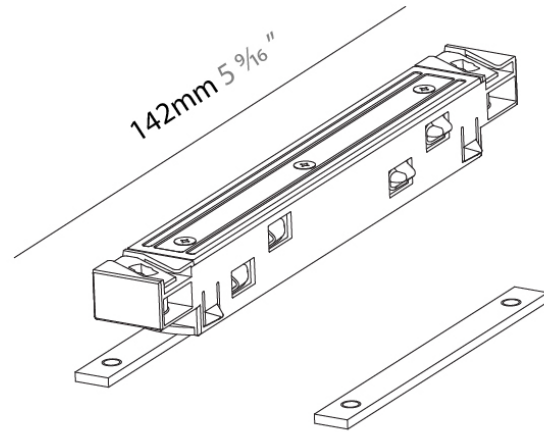

PROJECT
TYPE
NOTES
QUANTITY
DATE

A3CLK50-TRI-SYS COMPONENTS

A38814

DESCRIPTION

Clicktrack 50 - Trimless - Linear Coupler - Black

GENERAL

Series: Clicktrack

Subseries: Clicktrack 50

Brand: Prolicht

Division: Architectural

PHYSICAL

Length (mm): 142

Length (in): 5 ⁹/₁₆

Width (mm): 18

Width (in): 11/16

Height (mm): 16

Height (in): 5/8

Weight (kg): 0.02

Weight (lbs): 0.044

Fixture Finish: BLK

Fixture Material: Aluminum

RATINGS AND CERTIFICATIONS

Certified By: Certified for North American Standards

IP rating: IP20