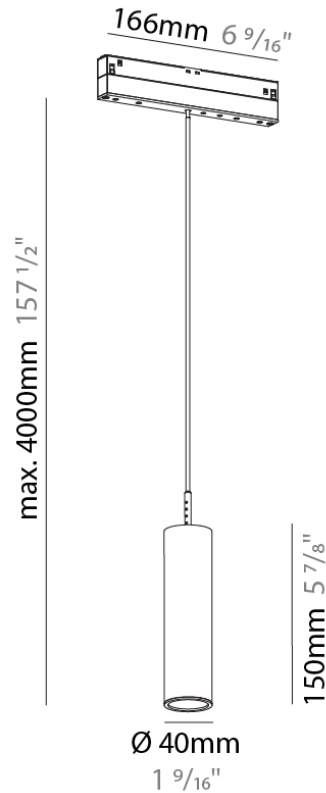

GENERAL

Series: Hangover

Subseries: Hangover Plug 40

Partner: Prolicht

Division: Architectural

Installation: Track

Product Type: Downlight

Mounting Location: Ceiling

Light Distribution: Downlight

PHYSICAL

Aperture Sizes - Downlights: 1"

Shape: Cylinder

Diameter (mm): 40

Diameter (in): 1 9/16"

Height (mm): 150

Height (in): 5 7/8"

Max. Overall Height (mm): 2150

Max. Overall Height (in): 84 5/8"

Weight (kg): 0.433

Weight (lbs): 0.955

Diffuser: Shine Ring 1-6

Fixture Finish: SSR / BKV / CWI / CRY / HAB / UFT / ITA / RUA / FTG / MYG / LOD / PUS / FRO / FUP / KIA / POP / BLS / SPG / MEY / GOH / CHC / COM / ABZ / JAG / OBR / MOS / ROR

Fixture Material: Aluminum

Cable Details: 2000mm or 6000mm Cable - Options: White / Black / Orange / Red

ELECTRICAL

Input Wattage Range: 10 - 19 W

Lamp Type: LED (Zhaga Standard)

Input Wattage (W): 10

Total Output Wattage (W): 8.1

Dimming: Non-Dimmable

Driver Included: No

Driver Location: Remote

Driver Type: Constant Voltage - Universal

Driver Class: Class 2

Input Voltage (V): 48

Constant Current (mA): 500

Upon Request: 0-10Vdc dimming / DALI dimming

LED

Delivered Lumen Range: 500 - 999 lm

Number of LEDs: 1

Color Temperature (°K): 2700 / 3000 / 4000

Max. Delivered Lumen (lm): 788 / 829 / 840

Nominal Lumen (lm): 1016 / 1068 / 1082

CRI: >90 CRI

OPTICAL

Reflector: 40 / 50

RATINGS AND CERTIFICATIONS

Certified By: Certified for North American Standards

IP rating: IP20