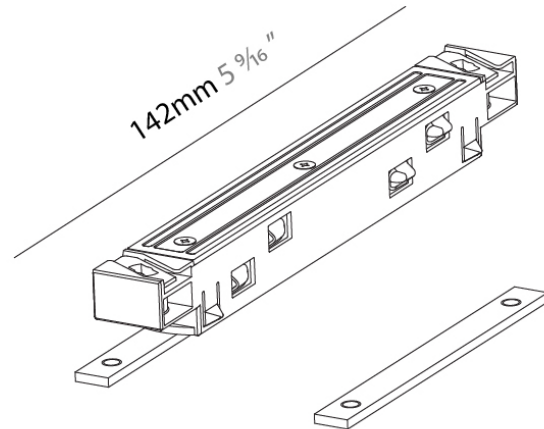

PROJECT
TYPE
NOTES
QUANTITY
DATE

A3CLK50-TRI-SYS COMPONENTS

A38814

DESCRIPTION

Clicktrack 50 - Trimless - Linear Coupler - Black

GENERAL

Series: Clicktrack

Subseries: Clicktrack 50

Partner: Prolicht

Division: Architectural

PHYSICAL

Length (mm): 142

Length (in): 5 ⁹/₁₆

Width (mm): 18

Width (in): 11/16

Height (mm): 16

Height (in): 5/8

Weight (kg): 0.02

Weight (lbs): 0.044

Fixture Finish: BLK

Fixture Material: Aluminum

RATINGS AND CERTIFICATIONS

Certified By: Certified for North American Standards

IP rating: IP20