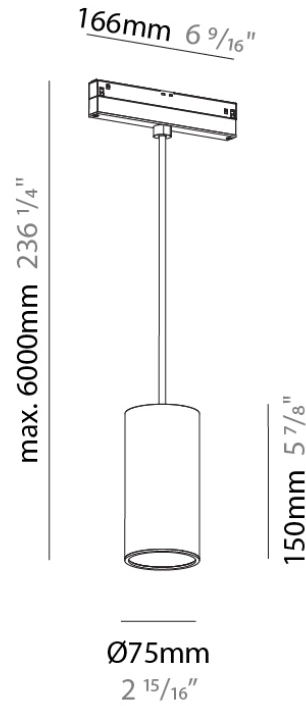

PHYSICAL

Shape: Cylinder _____

Diameter (mm): 75 _____

Diameter (in): 2 15/16 _____

Height (mm): 150 _____

Height (in): 5 7/8 _____

Max. Overall Height (mm): 2150 _____

Max. Overall Height (in): 84 5/8 _____

Light Distribution: Downlight _____

Weight (kg): 0.433 _____

Weight (lbs): 0.955 _____

Diffuser: Shine Ring 1-6 _____

Fixture Finish: SSR / BKV / CWI / CRY / HAB / UFT / ITA / RUA / FTG / MYG / LOD / PUS / FRO / FUP / KIA / POP / BLS / SPG / MEY / GOH / GUM / CHC / COM / ABZ / JAG / OBR / MOS / ROR _____

Fixture Material: Aluminum _____

Cable Details: 2,000mm or 6000mm Cable - Options: White / Black / Orange / Red _____

ELECTRICAL

Input Wattage Range: 10 - 19 W _____

Lamp Type: LED (Zhaga Standard) _____

Input Wattage (W): 10 _____

Total Output Wattage (W): 8.1 _____

Dimming: Non-Dimmable _____

Driver Included: No _____

Driver Location: Remote _____

Driver Type: Constant Voltage - Universal _____

Driver Class: Class 2 _____

Input Voltage (V): 48 _____

Constant Current (mA): 500 _____

Upon Request: 0-10Vdc dimming / DALI dimming _____

LED

Delivered Lumen Range: 500 - 999 lm _____

Number of LEDs: 1 _____

Color Temperature (°K): 2700 / 3000 / 4000 _____

Max. Delivered Lumen (lm): 898 / 944 / 956 _____

Nominal Lumen (lm): 1016 / 1068 / 1082 _____

CRI: >90 CRI _____

Lamp Life (hrs): 50000 _____

OPTICAL

Reflector°: 18 / 36 / 52 _____

RATINGS AND CERTIFICATIONS

Certified By: Certified for North American Standards _____

IP rating: IP20 _____