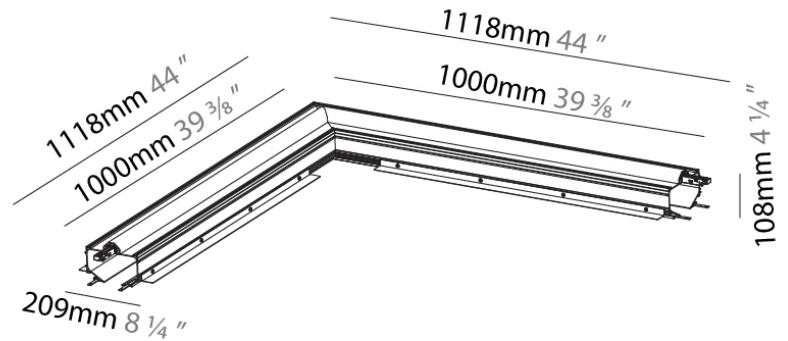

PROJECT
TYPE
NOTES
QUANTITY
DATE

A3CLK50-TRI-SYS COMPONENTS

A38816-

DESCRIPTION

Clicktrack 50 - Trimless - Corner Coupler 90° - Black

GENERAL

Series: Clicktrack
Subseries: Clicktrack 50
Partner: Prolicht
Division: Architectural

PHYSICAL

Length (mm): 118
Length (in): 4 ⁵/₈
Width (mm): 118
Width (in): 4 ⁵/₈
Height (mm): 108
Height (in): 4 ¹/₄
Ceiling Thickness (mm): 10 / 12.5 / 15
Ceiling Thickness (in): 3/8 or 1/2 or 9/16
Weight (kg): 9.648
Weight (lbs): 21 1/4
Fixture Finish: BLK
Fixture Material: Aluminum

RATINGS AND CERTIFICATIONS

Certified By: Certified for North American Standards
IP rating: IP20

(A)