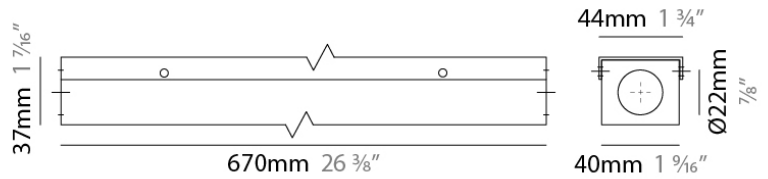

A3CLK50-TRI-SYS COMPONENTS

PROJECT _____

TYPE _____

NOTES _____

QUANTITY _____

DATE _____

ENCP50

DESCRIPTION

Empty Metal Enclosure for Driver - IP20 - Indoor Rated

GENERAL

Division: Architectural : Components

PHYSICAL

Shape: Rectangle

Length (mm): 670

Length (in): 26 ³/₈"

Width (mm): 44

Width (in): 1 ³/₄"

Height (mm): 38

Height (in): 1 ¹/₂"

Gasket: 1554JGASKET

Fixture Material: Metal

RATINGS AND CERTIFICATIONS

IP rating: IP20