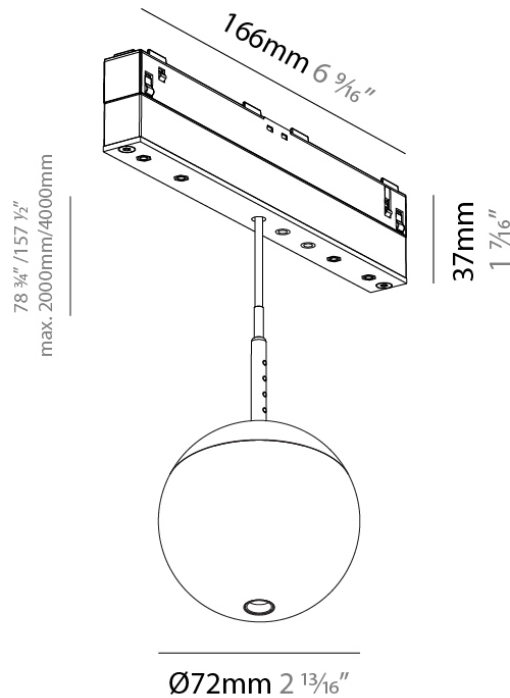

Snooker - Track Head - 6.4W LED (Zhaga Standard) - 2700K / 3000K / 4000K

GENERAL

Series: Snooker
Subseries: Snooker Modular System
Brand: Prolicht
Division: Architectural
Subcategory: Spots

PHYSICAL

Shape: Round
Diameter (mm): 72
Diameter (in): 2 ¹³/₁₆
Length (mm): 170
Length (in): 6 ¹¹/₁₆
Height (mm): 72
Height (in): 2 ¹³/₁₆
Max. Overall Height (mm): 2072
Max. Overall Height (in): 81 ⁹/₁₆
Light Distribution: Downlight
Weight (kg): 0.506
Weight (lbs): 1.12
Fixture Finish: SSR / BKV / CWI / CRY / HAB / UFT / ITA / RUA / FTG / MYG / LOD / PUS / FRO / FUP / KIA / POP / BLS / SPG / MEY / GOH / GUM / CHC / COM / ABZ / JAG / OBR / MOS / ROR
Fixture Material: Aluminum Die Cast

ELECTRICAL

Input Wattage Range: 1 - 9 W
Lamp Type: LED (Zhaga Standard)
Input Wattage (W): 6.4
Total Output Wattage (W): 5.8
Dimming: Non-Dimmable
Driver Included: No
Driver Location: Remote
Driver Type: Constant Voltage - Universal
Driver Class: Class 2
Input Voltage (V): 48
Constant Current (mA): 500
Upon Request: 0-10Vdc dimming / DALI dimming

LED

Delivered Lumen Range: 100 - 499 lm
Number of LEDs: 1
Color Temperature (°K): 2700 / 3000 / 3500 / 4000
Max. Delivered Lumen (lm): 270 / 290 / 304 / 310
Nominal Lumen (lm): 448 / 483 / 504 / 514
CRI: >90 CRI
Upon Request: Special Color Temperature ***3500K available in minimum quantities (larger quantities upon request)

RATINGS AND CERTIFICATIONS

Certified By: Certified for North American Standards
IP rating: IP20