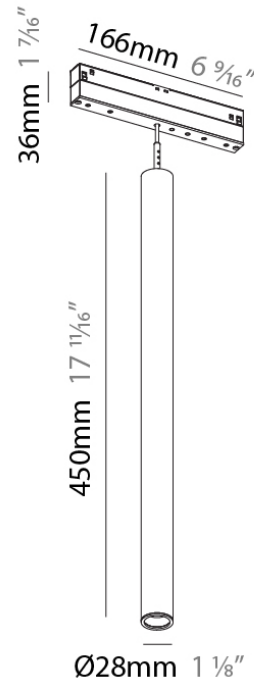

GENERAL

Series: Clicktrack
Subseries: Hangover Plug Standard (Track Insert)
Partner: Prolicht
Division: Architectural
Installation: Track
Product Type: Pendant
Mounting Location: Ceiling
Light Distribution: Downlight

PHYSICAL

Aperture Sizes - Downlights: 1"
Shape: Cylinder
Diameter (mm): 28
Diameter (in): 1 1/8
Height (mm): 450
Height (in): 17 11/16
Max. Overall Height (mm): 2450
Max. Overall Height (in): 96 7/16
Weight (kg): 0.32
Weight (lbs): 0.706
Diffuser: Shine Ring 1-6
Fixture Finish: SSR / BKV / CWI / CRY / HAB / UFT / ITA / RUA / FTG / MYG / LOD / PUS / FRO / FUP / KIA / POP / BLS / SPG / MEY / GOH / CHC / COM / ABZ / JAG / OBR / MOS / ROR
Fixture Material: Aluminum
Cable Details: 2000mm or 4000mm Cable - Black

ELECTRICAL

Input Wattage Range: 1 - 9 W
Lamp Type: LED (Zhaga Standard)
Input Wattage (W): 6.4
Total Output Wattage (W): 5.8
Dimming: Non-Dimmable
Driver Included: No
Driver Location: Remote
Driver Type: Constant Voltage - Universal
Driver Class: Class 2
Input Voltage (V): 120
Constant Current (mA): 500
Upon Request: 0-10Vdc dimming / DALI dimming

LED

Number of LEDs: 1
Color Temperature (°K): 2700 / 3000 / 4000
Max. Delivered Lumen (lm): 328 / 363 / 386
CRI: >90 CRI
Upon Request: ***3500K available in minimum quantities (larger quantities upon request)

OPTICAL

Optic°: 24 / 32 / 58

RATINGS AND CERTIFICATIONS

Certified By: Certified for North American Standards
IP rating: IP20