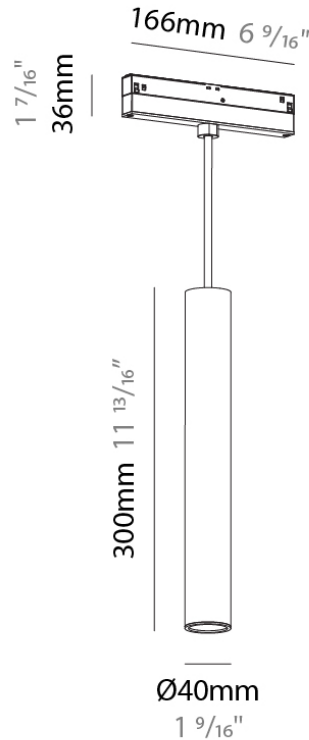

GENERAL

Series: Hangover
Subseries: Hangover 40
Partner: Prolight
Division: Architectural
Installation: Track
Product Type: Downlight
Mounting Location: Ceiling
Light Distribution: Downlight

PHYSICAL

Aperture Sizes - Downlights: 1"
Shape: Cylinder
Diameter (mm): 40
Diameter (in): 1 9/16
Height (mm): 300
Height (in): 11 13/16
Max. Overall Height (mm): 2300
Max. Overall Height (in): 90 9/16
Weight (kg): 0.666
Weight (lbs): 1.468
Diffuser: Shine Ring 1-6
Fixture Finish: SSR / BKV / CWI / CRY / HAB / UFT / ITA / RUA / FTG / MYG / LOD / PUS / FRO / FUP / KIA / POP / BLS / SPG / MEY / GOH / CHC / COM / ABZ / JAG / OBR / MOS / ROR
Fixture Material: Aluminum
Cable Details: 2000mm or 6000mm Cable - Options: White / Black / Orange / Red

ELECTRICAL

Input Wattage Range: 10 - 19 W
Lamp Type: LED (Zhaga Standard)
Input Wattage (W): 10
Total Output Wattage (W): 9.1
Dimming: Non-Dimmable
Driver Included: No
Driver Location: Remote
Driver Type: Constant Voltage - Universal
Driver Class: Class 2
Input Voltage (V): 48
Constant Current (mA): 500
Upon Request: 0-10Vdc dimming / DALI dimming

LED

Delivered Lumen Range: 500 - 999 lm
Number of LEDs: 1
Color Temperature (°K): 2700 / 3000 / 4000
Max. Delivered Lumen (lm): 788 / 829 / 840
Nominal Lumen (lm): 1016 / 1068 / 1082
CRI: >90 CRI

OPTICAL

Reflector: 40 / 50

RATINGS AND CERTIFICATIONS

Certified By: Certified for North American Standards
IP rating: IP20