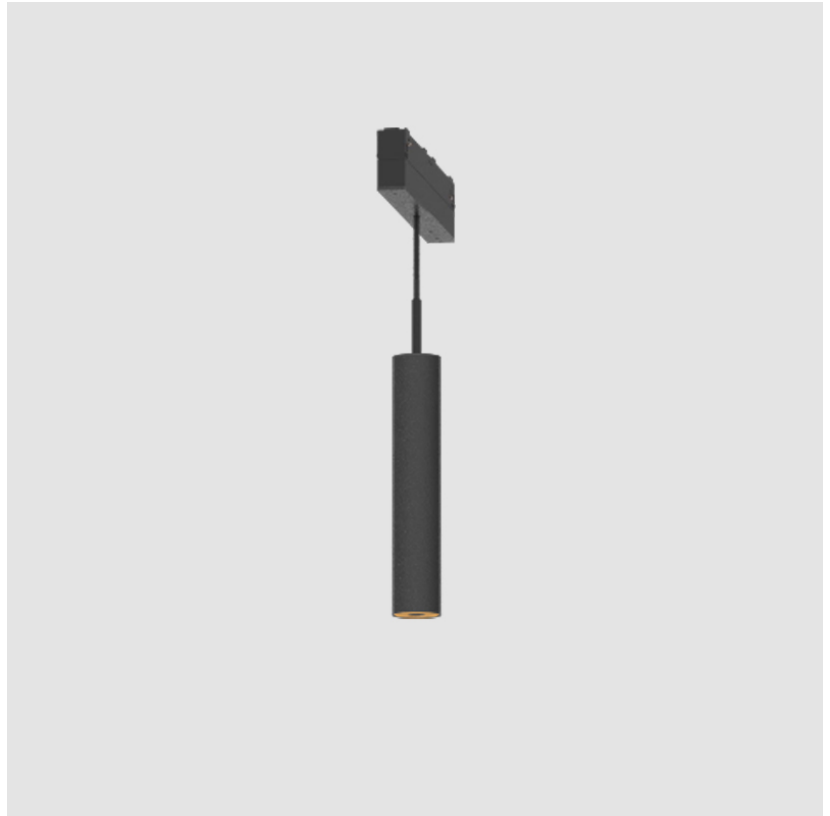

ELECTRICAL

Input Wattage Range: 1 - 9 W
Lamp Type: LED (Zhaga Standard)
Input Wattage (W): 6.4
Total Output Wattage (W): 5.8
Dimming: Non-Dimmable
Driver Included: No
Driver Location: Remote
Driver Type: Constant Voltage - Universal
Driver Class: Class 2
Input Voltage (V): 48
Constant Current (mA): 500
Upon Request: 0-10Vdc dimming / DALI dimming

LED

Delivered Lumen Range: 100 - 499 lm
Number of LEDs: 1
Color Temperature (°K): 2700 / 3000 / 4000
Max. Delivered Lumen (lm): 328 / 363 / 386
CRI: >90 CRI
Upon Request: ***3500K available in minimum quantities (larger quantities upon request)

OPTICAL

Optic°: 24 / 32 / 34 / 55 / 58

RATINGS AND CERTIFICATIONS

Certified By: Certified for North American Standards

IP rating: IP20
Zaneen Group Inc. © 2024, T 1800-388-3382, F 416-247-9319, www.zaneen.com

Available for International specifications by adding 'INT' at the end of the existing Model #. For assistance on 'custom' specifications, contact zteam@zaneen.com. In a constant effort to supply the best product, we reserve the right to change specifications or materials without notice. The most recent specification sheets are found at zaneen.com