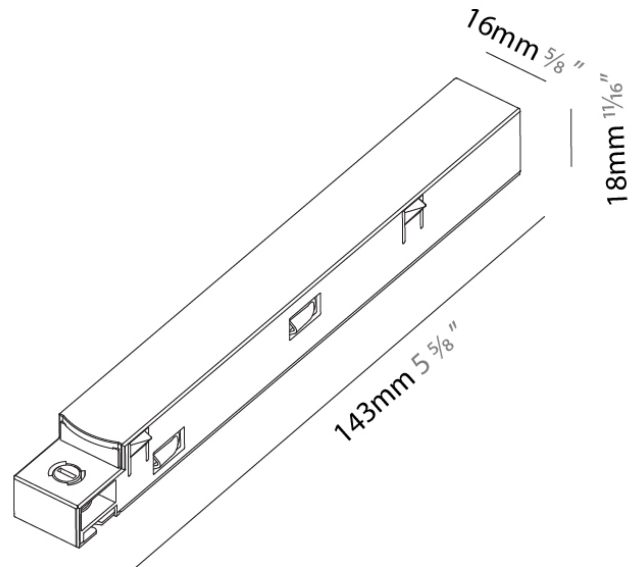

PROJECT	
TYPE	
NOTES	
QUANTITY	
DATE	

A3CLK50-TRI-SYS COMPONENTS

A38815

DESCRIPTION

Clicktrack 50 - Trimless - 48V Power Feed - Black

GENERAL

Series: Clicktrack

Subseries: Clicktrack 50

Partner: Prolicht

Division: Architectural

PHYSICAL

Length (mm): 143

Length (in): 5 5/8

Width (mm): 16

Width (in): 5/8

Height (mm): 18

Height (in): 11/16

Weight (kg): 0.042

Weight (lbs): 0.09

Fixture Finish: BLK

Fixture Material: Aluminum

RATINGS AND CERTIFICATIONS

Certified By: Certified for North American Standards

IP rating: IP20

130mm
5 1/8"

10 | 12 | 15 mm
3/8" | 1/2" | 9/16"