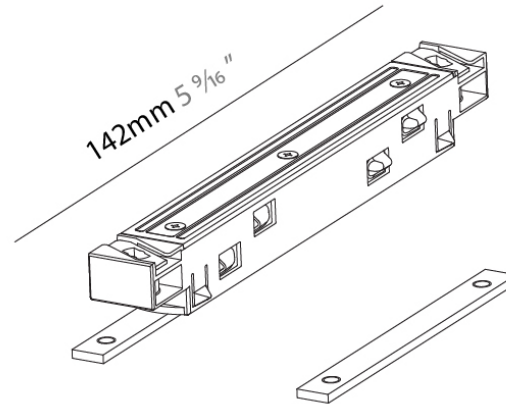

A3CLK50-TRI-SYS COMPONENTS

A38802

DESCRIPTION

Clicktrack 25 - Trimless - Linear Coupler - Black

GENERAL

Series: Clicktrack

Subseries: Clicktrack 25

Brand: Prolicht

Division: Architectural

PHYSICAL

Shape: Rectangle

Length (mm): 142

Length (in): 5 ⁹/₁₆

Width (mm): 18

Width (in): 11/16

Height (mm): 16

Height (in): 10/16

Weight (kg): 0.02

Fixture Finish: BLK

Fixture Material: Aluminum

RATINGS AND CERTIFICATIONS

Certified By: Certified for North American Standards

IP rating: IP20