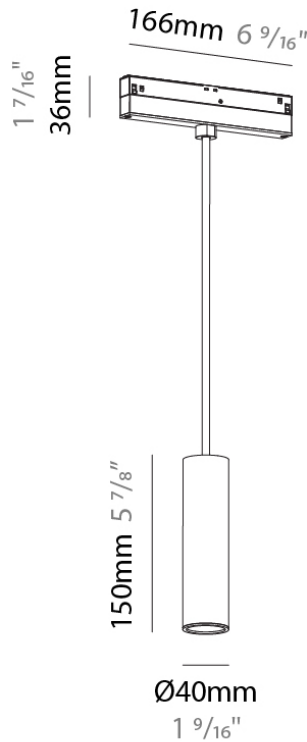

GENERAL

Series: Hangover
Subseries: Hangover 40
Brand: Prolicht
Division: Architectural
Mounting Type: Track
Mounting Location: Ceiling
Subcategory: Downlight

PHYSICAL

Shape: Cylinder
Diameter (mm): 40
Diameter (in): 1 9/16
Height (mm): 150
Height (in): 5 7/8
Max. Overall Height (mm): 2150
Max. Overall Height (in): 84 5/8
Light Distribution: Downlight
Weight (kg): 0.433
Weight (lbs): 0.955
Diffuser: Shine Ring 1-6
Fixture Finish: SSR / BKV / CWI / CRY / HAB / UFT / ITA / RUA / FTG / MYG / LOD / PUS / FRO / FUP / KIA / POP / BLS / SPG / MEY / GOH / GUM / CHC / COM / ABZ / JAG / OBR / MOS / ROR
Fixture Material: Aluminum
Cable Details: 2,000mm or 6000mm Cable - Options: White / Black / Orange / Red

ELECTRICAL

Input Wattage Range: 10 - 19 W
Lamp Type: LED (Zhaga Standard)
Input Wattage (W): 10
Total Output Wattage (W): 9.1
Dimming: Non-Dimmable
Driver Included: No
Driver Type: Constant Voltage - Universal
Driver Class: Class 2
Input Voltage (V): 48
Constant Current (mA): 500
Upon Request: 0-10Vdc dimming / DALI dimming

LED

Delivered Lumen Range: 500 - 999 lm
Number of LEDs: 1
Color Temperature (°K): 2700 / 3000 / 4000
Max. Delivered Lumen (lm): 788 / 829 / 840
Nominal Lumen (lm): 1016 / 1068 / 1082
CRI: >90 CRI
Lamp Life (hrs): 50000

OPTICAL

Reflector°: 40 / 50

RATINGS AND CERTIFICATIONS

Certified By: Certified for North American Standards
IP rating: IP20