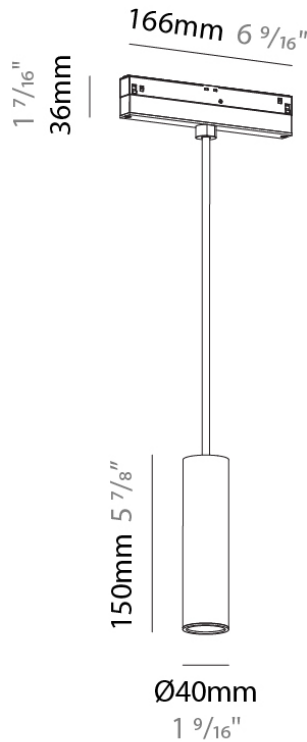

GENERAL

Series: Hangover
Subseries: Hangover 40
Partner: Prolicht
Division: Architectural
Installation: Track
Product Type: Downlight
Mounting Location: Ceiling
Light Distribution: Downlight

PHYSICAL

Aperture Sizes - Downlights: 1"
Shape: Cylinder
Diameter (mm): 40
Diameter (in): 1 9/16
Height (mm): 150
Height (in): 5 7/8
Max. Overall Height (mm): 2150
Max. Overall Height (in): 84 5/8
Weight (kg): 0.433
Weight (lbs): 0.955
Diffuser: Shine Ring 1-6
Fixture Finish: SSR / BKV / CWI / CRY / HAB / UFT / ITA / RUA / FTG / MYG / LOD / PUS / FRO / FUP / KIA / POP / BLS / SPG / MEY / GOH / CHC / COM / ABZ / JAG / OBR / MOS / ROR
Fixture Material: Aluminum
Cable Details: 2000mm or 6000mm Cable - Options: White / Black / Orange / Red

ELECTRICAL

Input Wattage Range: 10 - 19 W
Lamp Type: LED (Zhaga Standard)
Input Wattage (W): 10
Total Output Wattage (W): 9.1
Dimming: Non-Dimmable
Driver Included: No
Driver Type: Constant Voltage - Universal
Driver Class: Class 2
Input Voltage (V): 48
Constant Current (mA): 500
Upon Request: 0-10Vdc dimming / DALI dimming

LED

Delivered Lumen Range: 500 - 999 lm
Number of LEDs: 1
Color Temperature (°K): 2700 / 3000 / 4000
Max. Delivered Lumen (lm): 788 / 829 / 840
Nominal Lumen (lm): 1016 / 1068 / 1082
CRI: >90 CRI
Lamp Life (hrs): 50000

OPTICAL

Reflector: 40 / 50

RATINGS AND CERTIFICATIONS

Certified By: Certified for North American Standards
IP rating: IP20