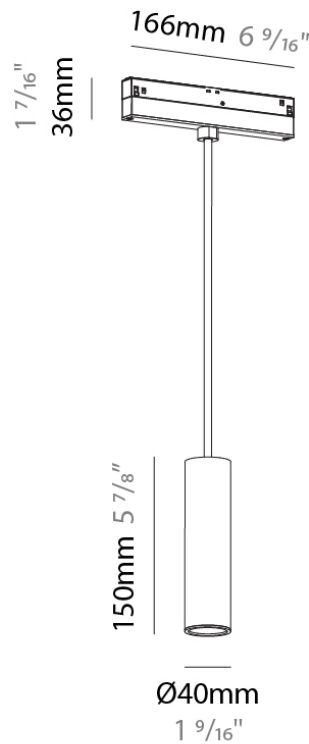

Light Distribution: Downlight _____

PHYSICAL

Aperture Sizes - Downlights: 1" _____

Shape: Cylinder _____

Diameter (mm): 40 _____

Diameter (in): 1 9/16 _____

Height (mm): 150 _____

Height (in): 5 7/8 _____

Max. Overall Height (mm): 2150 _____

Max. Overall Height (in): 84 5/8 _____

Weight (kg): 0.433 _____

Weight (lbs): 0.955 _____

Diffuser: Shine Ring 1-6 _____

Fixture Finish: SSR / BKV / CWI / CRY / HAB / UFT / ITA / RUA / FTG / MYG / LOD / PUS / FRO / FUP / KIA / POP / BLS / SPG / MEY / GOH / CHC / COM / ABZ / JAG / OBR / MOS / ROR _____

Fixture Material: Aluminum _____

Cable Details: 2000mm or 6000mm Cable - Options: White / Black / Orange / Red _____

ELECTRICAL

Input Wattage Range: 10 - 19 W _____

Lamp Type: LED (Zhaga Standard) _____

Input Wattage (W): 10 _____

Total Output Wattage (W): 9.1 _____

Dimming: Non-Dimmable _____

Driver Included: No _____

Driver Type: Constant Voltage - Universal _____

Driver Class: Class 2 _____

Input Voltage (V): 48 _____

Constant Current (MA): 500 _____

Upon Request: 0-10Vdc dimming / DALI dimming _____

LED

Delivered Lumen Range: 500 - 999 lm _____

Number of LEDs: 1 _____

Color Temperature (°K): 2700 / 3000 / 4000 _____

Max. Delivered Lumen (lm): 788 / 829 / 840 _____

Nominal Lumen (lm): 1016 / 1068 / 1082 _____

CRI: >90 CRI _____

Lamp Life (hrs): 50000 _____

OPTICAL

Reflector: 40 / 50 _____

RATINGS AND CERTIFICATIONS

Certified By: Certified for North American Standards _____

IP rating: IP20 _____