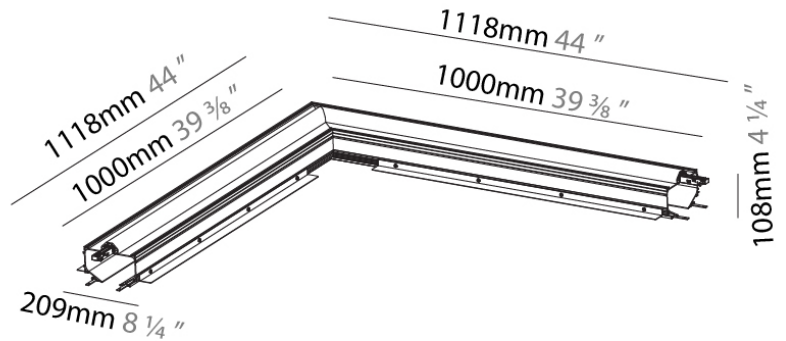

PROJECT	
TYPE	
NOTES	
QUANTITY	
DATE	

A3CLK50-TRI-SYS COMPONENTS

A38816-

DESCRIPTION

Clicktrack 50 - Trimless - Corner Coupler 90° - Black

GENERAL

Series: Clicktrack

Subseries: Clicktrack 50

Partner: Prolicht

Division: Architectural

PHYSICAL

Length (mm): 118

Length (in): 4 ⁵/₈

Width (mm): 118

Width (in): 4 ⁵/₈

Height (mm): 108

Height (in): 4 ¹/₄

Ceiling Thickness (mm): 10 / 12.5 / 15

Ceiling Thickness (in): 3/8 or 1/2 or 9/16

Weight (kg): 9.648

Weight (lbs): 21 1/4

Fixture Finish: BLK

Fixture Material: Aluminum

RATINGS AND CERTIFICATIONS

Certified By: Certified for North American Standards

IP rating: IP20