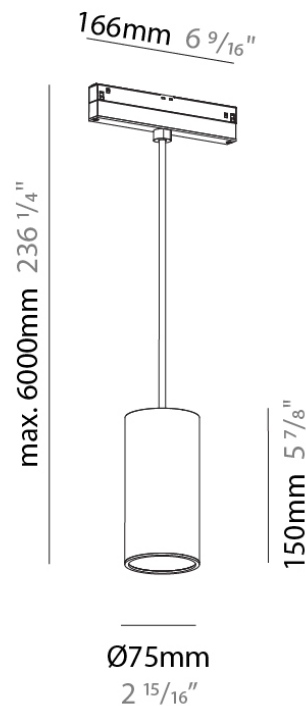

A3T136-

DESCRIPTION

Hangover 75 - Track Head - 150mm / 5 7/8" - Dir / Ind - 20.8W LED (Zhaga Standard) - 2700K/3000K/4000K - Reflector 18°/36°/52°

GENERAL

Series: Hangover

Subseries: Hangover 75

Brand: Prolicht

Division: Architectural

Mounting Type: Track

Mounting Location: Ceiling

Subcategory: Downlight

PHYSICAL

Shape: Cylinder

Diameter (mm): 75

Diameter (in): 2 15/16

Height (mm): 150

Height (in): 5 7/8

Max. Overall Height (mm): 2150

Max. Overall Height (in): 84 5/8

Light Distribution: Direct / Indirect

Weight (kg): 0.433

Weight (lbs): 0.955

Diffuser: Shine Ring 1-6

Fixture Finish: SSR / BKV / CWI / CRY / HAB / UFT / ITA / RUA / FTG / MYG / LOD / PUS / FRO / FUP / KIA / POP / BLS / SPG / MEY / GOH / GUM / CHC / COM / ABZ / JAG / OBR / MOS / ROR

Fixture Material: Aluminum

Cable Details: 2,000mm or 6000mm Cable - Options: White / Black / Orange / Red

ELECTRICAL

Input Wattage Range: 20 - 29 W

Lamp Type: LED (Zhaga Standard)

Input Wattage (W): 20.8

Total Output Wattage (W): 19

Dimming: Non-Dimmable

Driver Included: No

Driver Location: Remote

Driver Type: Constant Voltage - Universal

Driver Class: Class 2

Input Voltage (V): 48

Upon Request: 0-10Vdc dimming / DALI dimming

LED

Number of LEDs: 1

Color Temperature (°K): 2700 / 3000 / 4000

Max. Delivered Lumen (lm): 1729 - 1837

CRI: >90 CRI

Lamp Life (hrs): 50000

OPTICAL

Reflector°: 18 / 36 / 52

RATINGS AND CERTIFICATIONS

Certified By: Certified for North American Standards

IP rating: IP20