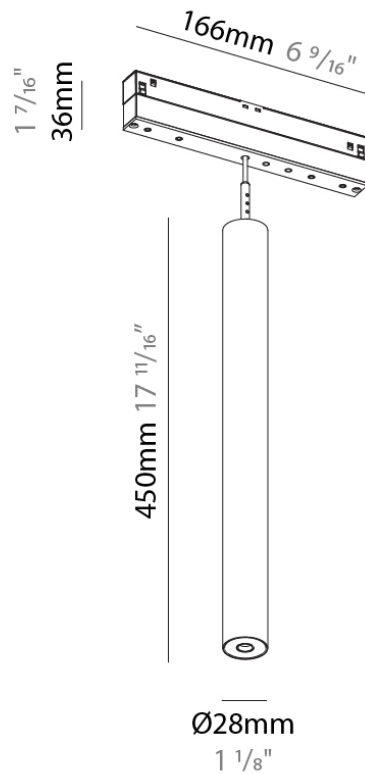

GENERAL

Series: Clicktrack
Subseries: Hangover Plug Standard (Track Insert)
Partner: Prolicht
Division: Architectural
Installation: Track
Product Type: Pendant
Mounting Location: Ceiling
Light Distribution: Downlight

PHYSICAL

Aperture Sizes - Downlights: 1"
Shape: Cylinder
Diameter (mm): 28
Diameter (in): 1 1/8
Height (mm): 450
Height (in): 17 11/16
Max. Overall Height (mm): 2450
Max. Overall Height (in): 96 7/16
Weight (kg): 0.32
Weight (lbs): 0.706
Fixture Finish: SSR / BKV / CWI / CRY / HAB / UFT / ITA / RUA / FTG / MYG / LOD / PUS / FRO / FUP / KIA / POP / BLS / SPG / MEY / GOH / CHC / COM / ABZ / JAG / OBR / MOS / ROR
Fixture Material: Aluminum
Cable Details: 2000mm or 4000mm Cable - Black

ELECTRICAL

Input Wattage Range: 1 - 9 W
Lamp Type: LED (Zhaga Standard)
Input Wattage (W): 6.4
Total Output Wattage (W): 5.8
Dimming: Non-Dimmable
Driver Included: No
Driver Location: Remote
Driver Type: Constant Voltage - Universal
Driver Class: Class 2
Input Voltage (V): 48
Constant Current (MA): 500
Upon Request: 0-10Vdc dimming / DALI dimming

LED

Number of LEDs: 1
Color Temperature (°K): 2700 / 3000 / 4000
Max. Delivered Lumen (lm): 328 / 363 / 386
CRI: >90 CRI
Upon Request: ***3500K available in minimum quantities (larger quantities upon request)

OPTICAL

Optic°: 24 / 32 / 34 / 55 / 58

RATINGS AND CERTIFICATIONS

Certified By: Certified for North American Standards
IP rating: IP20