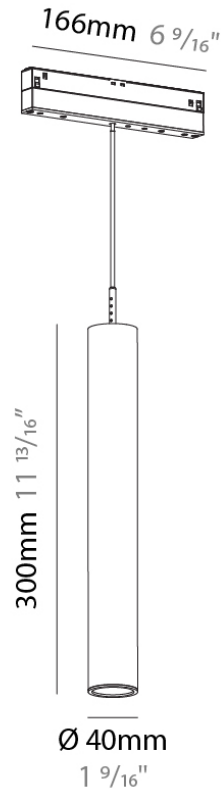

Subcategory: Downlight _____

PHYSICAL

Shape: Cylinder _____

Diameter (mm): 40 _____

Diameter (in): 1 9/16 _____

Height (mm): 300 _____

Height (in): 11 13/16 _____

Max. Overall Height (mm): 2300 _____

Max. Overall Height (in): 90 9/16 _____

Light Distribution: Downlight _____

Weight (kg): 0.666 _____

Weight (lbs): 1.468 _____

Diffuser: Shine Ring 1-6 _____

Fixture Finish: SSR / BKV / CWI / CRY / HAB / UFT / ITA / RUA / FTG / MYG / LOD / PUS / FRO / FUP / KIA / POP / BLS / SPG / MEY / GOH / GUM / CHC / COM / ABZ / JAG / OBR / MOS / ROR _____

Fixture Material: Aluminum _____

Cable Details: 2,000mm or 6000mm Cable - Options: White / Black / Orange / Red _____

ELECTRICAL

Input Wattage Range: 10 - 19 W _____

Lamp Type: LED (Zhaga Standard) _____

Input Wattage (W): 10 _____

Total Output Wattage (W): 8.1 _____

Dimming: Non-Dimmable _____

Driver Included: No _____

Driver Location: Remote _____

Driver Type: Constant Voltage - Universal _____

Driver Class: Class 2 _____

Input Voltage (V): 48 _____

Constant Current (mA): 500 _____

Upon Request: 0-10Vdc dimming / DALI dimming _____

LED

Delivered Lumen Range: 500 - 999 lm _____

Number of LEDs: 1 _____

Color Temperature (°K): 2700 / 3000 / 4000 _____

Max. Delivered Lumen (lm): 788 / 829 / 840 _____

Nominal Lumen (lm): 1016 / 1068 / 1082 _____

CRI: >90 CRI _____

OPTICAL

Reflector°: 40 / 50 _____

RATINGS AND CERTIFICATIONS

Certified By: Certified for North American Standards _____

IP rating: IP20 _____