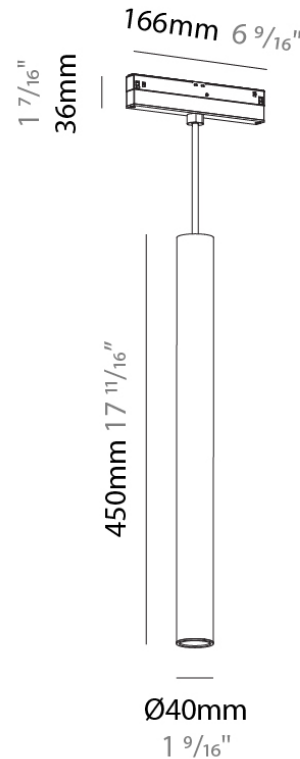

Subcategory: Downlight _____

PHYSICAL

Shape: Cylinder _____

Diameter (mm): 40 _____

Diameter (in): 1 9/16 _____

Height (mm): 450 _____

Height (in): 17 11/16 _____

Max. Overall Height (mm): 2450 _____

Max. Overall Height (in): 96 7/16 _____

Light Distribution: Downlight _____

Weight (kg): 0.856 _____

Weight (lbs): 1.887 _____

Diffuser: Shine Ring 1-6 _____

Fixture Finish: SSR / BKV / CWI / CRY / HAB / UFT / ITA / RUA / FTG / MYG / LOD / PUS / FRO / FUP / KIA / POP / BLS / SPG / MEY / GOH / GUM / CHC / COM / ABZ / JAG / OBR / MOS / ROR _____

Fixture Material: Aluminum _____

Cable Details: 2,000mm or 6000mm Cable - Options: White / Black / Orange / Red _____

ELECTRICAL

Input Wattage Range: 10 - 19 W _____

Lamp Type: LED (Zhaga Standard) _____

Input Wattage (W): 10 _____

Total Output Wattage (W): 9.1 _____

Dimming: Non-Dimmable _____

Driver Included: No _____

Driver Location: Remote _____

Driver Type: Constant Voltage - Universal _____

Driver Class: Class 2 _____

Input Voltage (V): 48 _____

Constant Current (mA): 500 _____

Upon Request: 0-10Vdc dimming / DALI dimming _____

LED

Delivered Lumen Range: 500 - 999 lm _____

Number of LEDs: 1 _____

Color Temperature (°K): 2700 / 3000 / 4000 _____

Max. Delivered Lumen (lm): 788 / 829 / 840 _____

Nominal Lumen (lm): 1016 / 1068 / 1082 _____

CRI: >90 CRI _____

OPTICAL

Reflector°: 40 / 50 _____

RATINGS AND CERTIFICATIONS

Certified By: Certified for North American Standards _____

IP rating: IP20 _____