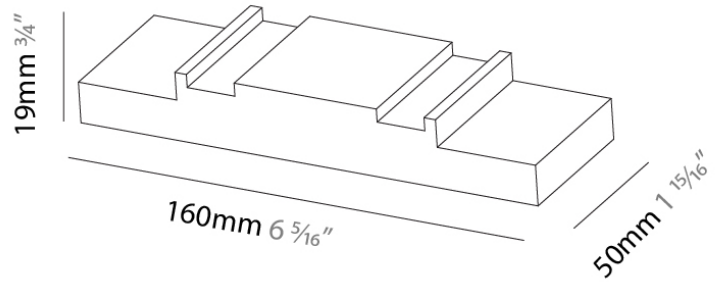

A3CLK50-TRI-SYS COMPONENTS

A38817

DESCRIPTION

2Look4 50 MagTrack - Trimless - Frame Alignment Kit

GENERAL

Series: Clicktrack
Subseries: Clicktrack 50
Brand: Prolicht
Division: Architectural

PHYSICAL

Length (mm): 160
Length (in): 6 ⁵/₁₆
Width (mm): 50
Width (in): 1 ¹⁵/₁₆
Height (mm): 19
Height (in): 3/4
Weight (kg): 0.067
Weight (lbs): 0.15
Fixture Finish: BLK
Fixture Material: Plastic

RATINGS AND CERTIFICATIONS

Certified By: Certified for North American Standards
IP rating: IP20