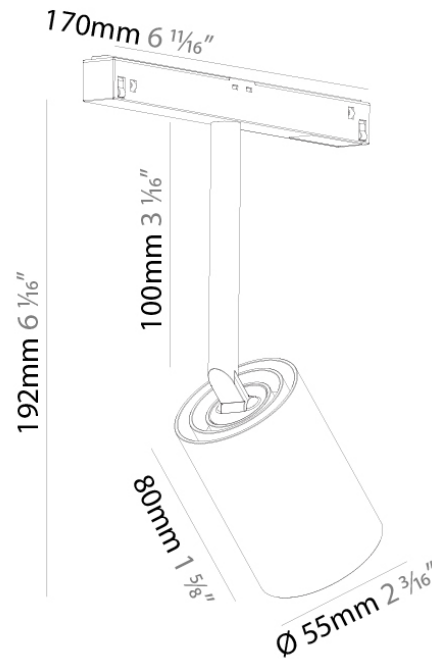

A3T094-

DESCRIPTION

Centriq - Track Head - 9.3W LED (Zhaga Standard) - 2700K / 3000K / 4000K

GENERAL

Series: Centriq
Partner: Prolight
Division: Architectural
Product Type: Spots
Light Distribution: Adjustable

PHYSICAL

Aperture Sizes - Downlights: 2"
Shape: Cylinder
Diameter (mm): 55
Diameter (in): 2 3/16
Length (mm): 170
Length (in): 6 11/16
Height (mm): 192
Height (in): 7 9/16
Weight (kg): 0.549
Weight (lbs): 1.21
Fixture Finish: SSR / BKV / CWI / CRY / HAB / UFT / ITA / RUA / FTG / MYG / LOD / PUS / FRO / FUP / KIA / POP / BLS / SPG / MEY / GOH / CHC / COM / ABZ / JAG / OBR / MOS / ROR
Fixture Material: Aluminum

ELECTRICAL

Input Wattage Range: 1 - 9 W
Lamp Type: LED (Zhaga Standard)
Input Wattage (W): 9.25
Total Output Wattage (W): 8.4
Dimming: Non-Dimmable
Driver Included: No
Driver Location: Remote
Driver Type: Constant Voltage - Universal
Driver Class: Class 2
Input Voltage (V): 48
Constant Current (MA): 700
Upon Request: 0-10Vdc dimming / DALI dimming

LED

Delivered Lumen Range: 100 - 499 lm
Number of LEDs: 1
Color Temperature (°K): 2700 / 3000 / 4000
Max. Delivered Lumen (lm): 486 / 524 / 548
Nominal Lumen (lm): 625.3 / 660.1 / 712.4
CRI: >90 CRI
Upon Request: Special Color Temperature ***3500K available in minimum quantities (larger quantities upon request)

OPTICAL

Reflector: 9
Upon Request: Special Beam Angles

RATINGS AND CERTIFICATIONS

Certified By: Certified for North American Standards
IP rating: IP20