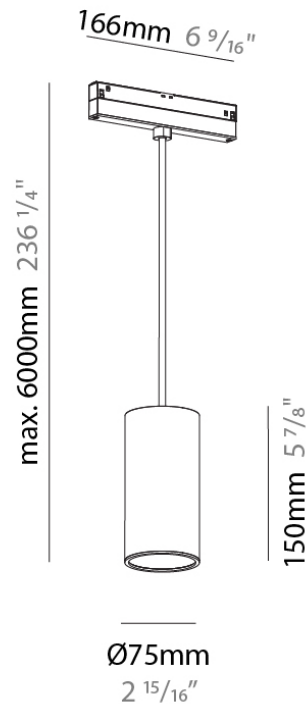

Weight (lbs): 0.955

Diffuser: Shine Ring 1-6

Fixture Finish: SSR / BKV / CWI / CRY / HAB / UFT / ITA / RUA / FTG / MYG / LOD / PUS / FRO / FUP / KIA / POP / BLS / SPG / MEY / GOH / CHC / COM / ABZ / JAG / OBR / MOS / ROR

Fixture Material: Aluminum

Cable Details: 2000mm or 6000mm Cable - Options: White / Black / Orange / Red

ELECTRICAL

Input Wattage Range: 10 - 19 W

Lamp Type: LED (Zhaga Standard)

Input Wattage (W): 10

Total Output Wattage (W): 8.1

Dimming: Non-Dimmable

Driver Included: No

Driver Location: Remote

Driver Type: Constant Voltage - Universal

Driver Class: Class 2

Input Voltage (V): 48

Constant Current (mA): 500

Upon Request: 0-10Vdc dimming / DALI dimming

LED

Delivered Lumen Range: 500 - 999 lm

Number of LEDs: 1

Color Temperature (°K): 2700 / 3000 / 4000

Max. Delivered Lumen (lm): 898 / 944 / 956

Nominal Lumen (lm): 1016 / 1068 / 1082

CRI: >90 CRI

Lamp Life (hrs): 50000

OPTICAL

Reflector°: 18 / 36 / 52

RATINGS AND CERTIFICATIONS

Certified By: Certified for North American Standards

JP rating: IP20
Zaneen Group Inc. © 2026, T 1800-388-3382, F 416-247-9319, www.zaneen.com

Available for International specifications by adding 'INT' at the end of the existing Model #. For assistance on 'custom' specifications, contact zteam@zaneen.com.

In a constant effort to supply the best product, we reserve the right to change specifications or materials without notice. The most recent specification sheets are found at zaneen.com