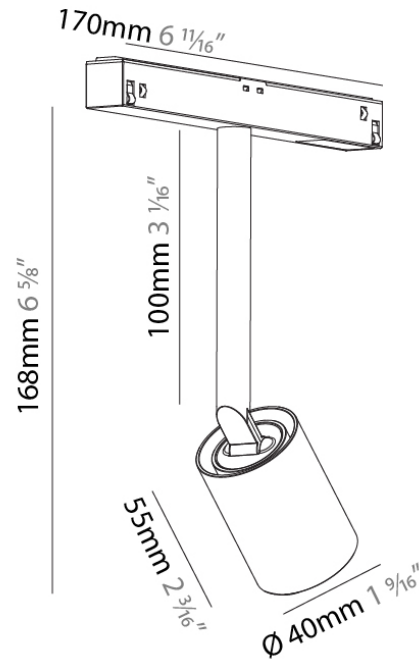

A3T092-

DESCRIPTION

Centriq - Track Head - 6.3W LED (Zhaga Standard) - 2700K / 3000K / 4000K

GENERAL

Series: Centriq
Partner: Prolicht
Division: Architectural
Product Type: Spots
Light Distribution: Adjustable

PHYSICAL

Aperture Sizes - Downlights: 1"
Shape: Cylinder
Diameter (mm): 40
Diameter (in): 1 9/16
Length (mm): 170
Length (in): 6 11/16
Height (mm): 168
Height (in): 6 5/8
Weight (kg): 0.127
Weight (lbs): 0.28
Fixture Finish: SSR / BKV / CWI / CRY / HAB / UFT / ITA / RUA / FTG / MYG / LOD / PUS / FRO / FUP / KIA / POP / BLS / SPG / MEY / GOH / CHC / COM / ABZ / JAG / OBR / MOS / ROR
Fixture Material: Aluminum

ELECTRICAL

Input Wattage Range: 1 - 9 W
Lamp Type: LED (Zhaga Standard)
Input Wattage (W): 6.3
Total Output Wattage (W): 5.75
Dimming: Non-Dimmable
Driver Included: No
Driver Location: Remote
Driver Type: Constant Voltage - Universal
Driver Class: Class 2
Input Voltage (V): 48
Constant Current (MA): 490
Upon Request: 0-10Vdc dimming / DALI dimming

LED

Delivered Lumen Range: 100 - 499 lm
Number of LEDs: 1
Color Temperature (°K): 2700 / 3000 / 4000
Max. Delivered Lumen (lm): 360 / 390 / 420
Nominal Lumen (lm): 448.1 / 483.1 / 513.9
CRI: >90 CRI
Upon Request: Special Color Temperature ***3500K available in minimum quantities (larger quantities upon request)

OPTICAL

Reflector: 10
Upon Request: Special Beam Angles

RATINGS AND CERTIFICATIONS

Certified By: Certified for North American Standards
IP rating: IP20