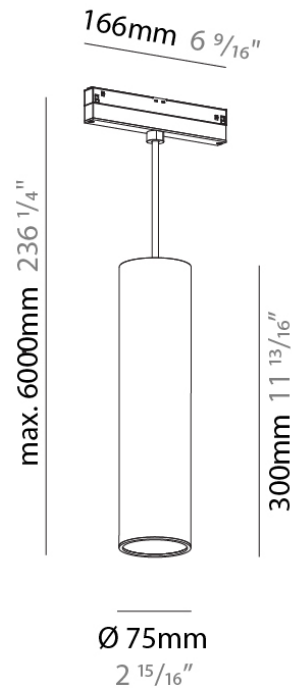

GENERAL

Series: Hangover
Subseries: Hangover 75
Partner: Prolicht
Division: Architectural
Installation: Track
Product Type: Downlight
Mounting Location: Ceiling
Light Distribution: Downlight

PHYSICAL

Aperture Sizes - Downlights: 2"
Shape: Cylinder
Diameter (mm): 75
Diameter (in): 2 15/16
Height (mm): 300
Height (in): 11 13/16
Max. Overall Height (mm): 2300
Max. Overall Height (in): 90 9/16
Weight (kg): 0.666
Weight (lbs): 1.468
Diffuser: Shine Ring 1-6
Fixture Finish: SSR / BKV / CWI / CRY / HAB / UFT / ITA / RUA / FTG / MYG / LOD / PUS / FRO / FUP / KIA / POP / BLS / SPG / MEY / GOH / CHC / COM / ABZ / JAG / OBR / MOS / ROR
Fixture Material: Aluminum
Cable Details: 2000mm or 6000mm Cable - Options: White / Black / Orange / Red

ELECTRICAL

Input Wattage Range: 10 - 19 W
Lamp Type: LED (Zhaga Standard)
Input Wattage (W): 10
Total Output Wattage (W): 8.1
Dimming: Non-Dimmable
Driver Included: No
Driver Location: Remote
Driver Type: Constant Voltage - Universal
Driver Class: Class 2
Input Voltage (V): 48
Constant Current (MA): 500
Upon Request: 0-10Vdc dimming / DALI dimming

LED

Delivered Lumen Range: 500 - 999 lm
Number of LEDs: 1
Color Temperature (°K): 2700 / 3000 / 4000
Max. Delivered Lumen (lm): 898 / 944 / 956
Nominal Lumen (lm): 1016 / 1068 / 1082
CRI: >90 CRI

OPTICAL

Reflector: 18 / 36 / 52

RATINGS AND CERTIFICATIONS

Certified By: Certified for North American Standards
IP rating: IP20