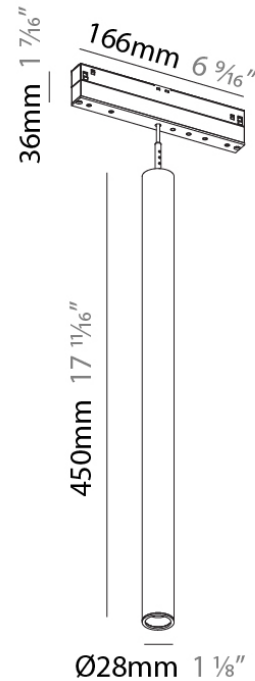

GENERAL

Series: Clicktrack
Subseries: Hangover Plug Standard (Track Insert)
Partner: Prolicht
Division: Architectural
Installation: Track
Product Type: Pendant
Mounting Location: Ceiling
Light Distribution: Downlight

PHYSICAL

Aperture Sizes - Downlights: 1"
Shape: Cylinder
Diameter (mm): 28
Diameter (in): 1 1/8
Height (mm): 450
Height (in): 17 11/16
Max. Overall Height (mm): 2450
Max. Overall Height (in): 96 7/16
Weight (kg): 0.32
Weight (lbs): 0.706
Diffuser: Shine Ring 1-6
Fixture Finish: SSR / BKV / CWI / CRY / HAB / UFT / ITA / RUA / FTG / MYG / LOD / PUS / FRO / FUP / KIA / POP / BLS / SPG / MEY / GOH / CHC / COM / ABZ / JAG / OBR / MOS / ROR
Fixture Material: Aluminum
Cable Details: 2000mm or 4000mm Cable - Black

ELECTRICAL

Input Wattage Range: 1 - 9 W
Lamp Type: LED (Zhaga Standard)
Input Wattage (W): 6.4
Total Output Wattage (W): 5.8
Dimming: Non-Dimmable
Driver Included: No
Driver Location: Remote
Driver Type: Constant Voltage - Universal
Driver Class: Class 2
Input Voltage (V): 120
Constant Current (mA): 500
Upon Request: 0-10Vdc dimming / DALI dimming

LED

Number of LEDs: 1
Color Temperature (°K): 2700 / 3000 / 4000
Max. Delivered Lumen (lm): 328 / 363 / 386
CRI: >90 CRI
Upon Request: ***3500K available in minimum quantities (larger quantities upon request)

OPTICAL

Optic°: 24 / 32 / 58

RATINGS AND CERTIFICATIONS

Certified By: Certified for North American Standards
IP rating: IP20