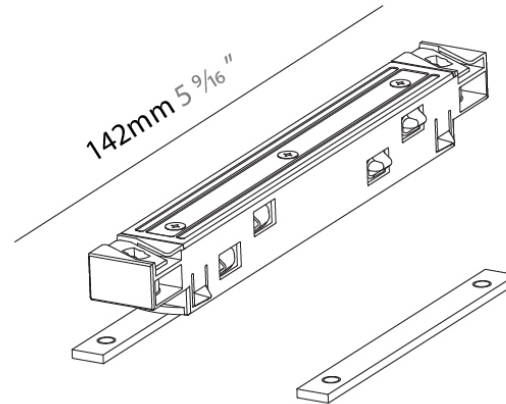

PROJECT	
TYPE	
NOTES	
QUANTITY	
DATE	

A3CLK50-TRI-SYS COMPONENTS

A38802

DESCRIPTION

Clicktrack 25 - Trimless - Linear Coupler - Black

GENERAL

Series: Clicktrack

Subseries: Clicktrack 25

Partner: Prolicht

Division: Architectural

PHYSICAL

Shape: Rectangle

Length (mm): 142

Length (in): 5 ⁹/₁₆

Width (mm): 18

Width (in): 11/16

Height (mm): 16

Height (in): 10/16

Weight (kg): 0.02

Fixture Finish: BLK

Fixture Material: Aluminum

RATINGS AND CERTIFICATIONS

Certified By: Certified for North American Standards

IP rating: IP20