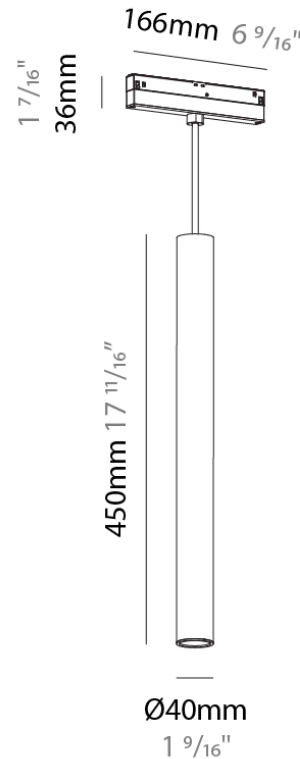

Light Distribution: Downlight _____

PHYSICAL

Aperture Sizes - Downlights: 1" _____

Shape: Cylinder _____

Diameter (mm): 40 _____

Diameter (in): 1 9/16 _____

Height (mm): 450 _____

Height (in): 17 11/16 _____

Max. Overall Height (mm): 2450 _____

Max. Overall Height (in): 96 7/16 _____

Weight (kg): 0.856 _____

Weight (lbs): 1.887 _____

Diffuser: Shine Ring 1-6 _____

Fixture Finish: SSR / BKV / CWI / CRY / HAB / UFT / ITA / RUA / FTG / MYG / LOD / PUS / FRO / FUP / KIA / POP / BLS / SPG / MEY / GOH / CHC / COM / ABZ / JAG / OBR / MOS / ROR _____

Fixture Material: Aluminum _____

Cable Details: 2000mm or 6000mm Cable - Options: White / Black / Orange / Red _____

ELECTRICAL

Input Wattage Range: 10 - 19 W _____

Lamp Type: LED (Zhaga Standard) _____

Input Wattage (W): 10 _____

Total Output Wattage (W): 9.1 _____

Dimming: Non-Dimmable _____

Driver Included: No _____

Driver Location: Remote _____

Driver Type: Constant Voltage - Universal _____

Driver Class: Class 2 _____

Input Voltage (V): 48 _____

Constant Current (mA): 500 _____

Upon Request: 0-10Vdc dimming / DALI dimming _____

LED

Delivered Lumen Range: 500 - 999 lm _____

Number of LEDs: 1 _____

Color Temperature (°K): 2700 / 3000 / 4000 _____

Max. Delivered Lumen (lm): 788 / 829 / 840 _____

Nominal Lumen (lm): 1016 / 1068 / 1082 _____

CRI: >90 CRI _____

OPTICAL

Reflector: 40 / 50 _____

RATINGS AND CERTIFICATIONS

Certified By: Certified for North American Standards _____

IP rating: IP20 _____