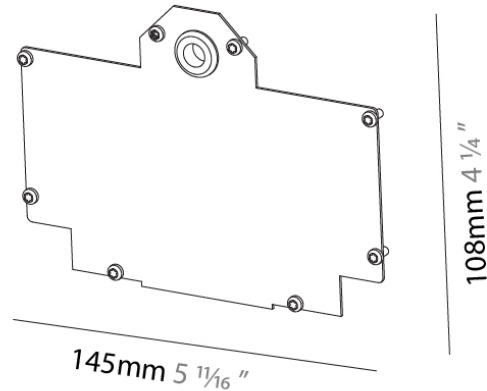

A3CLK50-TRI-SYS COMPONENTS

A38813

DESCRIPTION

Clicktrack 50 - Trimless - End Cap - Black

GENERAL

Series: Clicktrack
Subseries: Clicktrack 50
Partner: Prolicht
Division: Architectural

PHYSICAL

Length (mm): 145
Length (in): 5 ¹¹/₁₆
Width (mm): 9
Width (in): 3/8
Height (mm): 108
Height (in): 4 ¹/₄
Weight (kg): 0.1
Weight (lbs): 0.22
Fixture Finish: BLK
Fixture Material: Aluminum

RATINGS AND CERTIFICATIONS

Certified By: Certified for North American Standards
IP rating: IP20