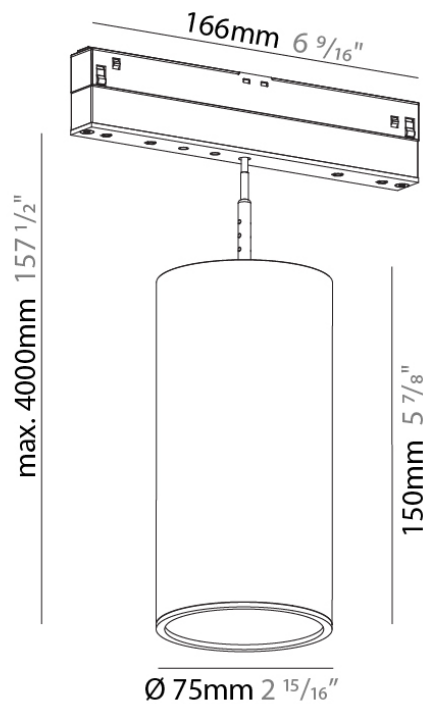

GENERAL

Series: Hangover

Subseries: Hangover Plug 75

Brand: Prolicht

Division: Architectural

Mounting Type: Track

Mounting Location: Ceiling

Subcategory: Downlight

PHYSICAL

Shape: Cylinder

Diameter (mm): 75

Diameter (in): 2 15/16

Height (mm): 150

Height (in): 5 7/8

Max. Overall Height (mm): 2150

Max. Overall Height (in): 84 5/8

Light Distribution: Downlight

Weight (kg): 0.433

Weight (lbs): 0.955

Diffuser: Shine Ring 1-6

Fixture Finish: SSR / BKV / CWI / CRY / HAB / UFT / ITA / RUA / FTG / MYG / LOD / PUS / FRO / FUP / KIA / POP / BLS / SPG / MEY / GOH / GUM / CHC / COM / ABZ / JAG / OBR / MOS / ROR

Fixture Material: Aluminum

Cable Details: 2,000mm or 6000mm Cable - Options: White / Black / Orange / Red

ELECTRICAL

Input Wattage Range: 10 - 19 W

Lamp Type: LED (Zhaga Standard)

Input Wattage (W): 10

Total Output Wattage (W): 8.1

Dimming: Non-Dimmable

Driver Included: No

Driver Location: Remote

Driver Type: Constant Voltage - Universal

Driver Class: Class 2

Input Voltage (V): 48

Constant Current (mA): 500

Upon Request: 0-10Vdc dimming / DALI dimming

LED

Delivered Lumen Range: 500 - 999 lm

Number of LEDs: 1

Color Temperature (°K): 2700 / 3000 / 4000

Max. Delivered Lumen (lm): 708 - 788

CRI: >90 CRI

Lamp Life (hrs): 50000

OPTICAL

Optic°: 9 / 24 / 39

RATINGS AND CERTIFICATIONS

Certified By: Certified for North American Standards

IP rating: IP20