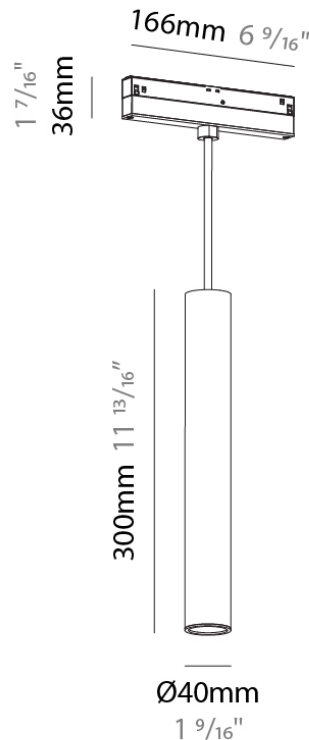

GENERAL

Series: Hangover
Subseries: Hangover 40
Brand: Prolicht
Division: Architectural
Mounting Type: Track
Mounting Location: Ceiling
Subcategory: Downlight

PHYSICAL

Shape: Cylinder
Diameter (mm): 40
Diameter (in): 1 9/16
Height (mm): 300
Height (in): 11 13/16
Max. Overall Height (mm): 2300
Max. Overall Height (in): 90 9/16
Light Distribution: Downlight
Weight (kg): 0.666
Weight (lbs): 1.468
Diffuser: Shine Ring 1-6
Fixture Finish: SSR / BKV / CWI / CRY / HAB / UFT / ITA / RUA / FTG / MYG / LOD / PUS / FRO / FUP / KIA / POP / BLS / SPG / MEY / GOH / GUM / CHC / COM / ABZ / JAG / OBR / MOS / ROR
Fixture Material: Aluminum
Cable Details: 2,000mm or 6000mm Cable - Options: White / Black / Orange / Red

ELECTRICAL

Input Wattage Range: 10 - 19 W
Lamp Type: LED (Zhaga Standard)
Input Wattage (W): 10
Total Output Wattage (W): 9.1
Dimming: Non-Dimmable
Driver Included: No
Driver Location: Remote
Driver Type: Constant Voltage - Universal
Driver Class: Class 2
Input Voltage (V): 48
Constant Current (MA): 500
Upon Request: 0-10Vdc dimming / DALI dimming

LED

Delivered Lumen Range: 500 - 999 lm
Number of LEDs: 1
Color Temperature (°K): 2700 / 3000 / 4000
Max. Delivered Lumen (lm): 788 / 829 / 840
Nominal Lumen (lm): 1016 / 1068 / 1082
CRI: >90 CRI

OPTICAL

Reflector°: 40 / 50

RATINGS AND CERTIFICATIONS

Certified By: Certified for North American Standards
IP rating: IP20