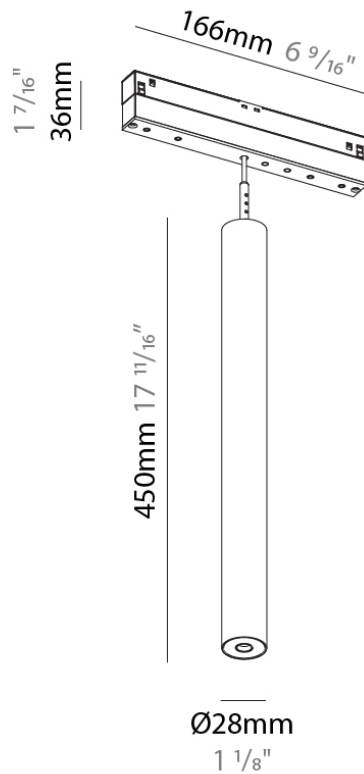

GENERAL

Series: Clicktrack
Subseries: Hangover Plug Standard (Track Insert)
Partner: Prolicht
Division: Architectural
Installation: Track
Product Type: Pendant
Mounting Location: Ceiling
Light Distribution: Downlight

PHYSICAL

Aperture Sizes - Downlights: 1"
Shape: Cylinder
Diameter (mm): 28
Diameter (in): 1 1/8
Height (mm): 450
Height (in): 17 11/16
Max. Overall Height (mm): 2450
Max. Overall Height (in): 96 7/16
Weight (kg): 0.32
Weight (lbs): 0.706
Fixture Finish: SSR / BKV / CWI / CRY / HAB / UFT / ITA / RUA / FTG / MYG / LOD / PUS / FRO / FUP / KIA / POP / BLS / SPG / MEY / GOH / CHC / COM / ABZ / JAG / OBR / MOS / ROR
Fixture Material: Aluminum
Cable Details: 2000mm or 4000mm Cable - Black

ELECTRICAL

Input Wattage Range: 1 - 9 W
Lamp Type: LED (Zhaga Standard)
Input Wattage (W): 6.4
Total Output Wattage (W): 5.8
Dimming: Non-Dimmable
Driver Included: No
Driver Location: Remote
Driver Type: Constant Voltage - Universal
Driver Class: Class 2
Input Voltage (V): 48
Constant Current (MA): 500
Upon Request: 0-10Vdc dimming / DALI dimming

LED

Number of LEDs: 1
Color Temperature (°K): 2700 / 3000 / 4000
Max. Delivered Lumen (lm): 328 / 363 / 386
CRI: >90 CRI
Upon Request: ***3500K available in minimum quantities (larger quantities upon request)

OPTICAL

Optic°: 24 / 32 / 34 / 55 / 58

RATINGS AND CERTIFICATIONS

Certified By: Certified for North American Standards
IP rating: IP20