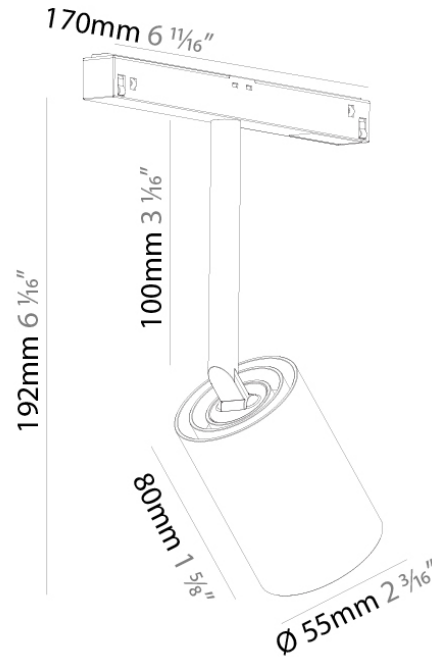

Centriq - Track Head - 11.53W LED - 2700K / 3000K / 4000K - 15°/17°/25°/33°/35°/46°

GENERAL

Series: Centriq
Partner: Prolicht
Division: Architectural
Product Type: Spots
Light Distribution: Adjustable

PHYSICAL

Aperture Sizes - Downlights: 2"
Shape: Cylinder
Diameter (mm): 55
Diameter (in): 2 3/16
Length (mm): 170
Length (in): 6 11/16
Max. Overall Height (mm): 192
Max. Overall Height (in): 7 9/16
Weight (kg): 0.557
Weight (lbs): 1.23
Fixture Finish: SSR / BKV / CWI / CRY / HAB / UFT / ITA / RUA / FTG / MYG / LOD / PUS / FRO / FUP / KIA / POP / BLS / SPG / MEY / GOH / CHC / COM / ABZ / JAG / OBR / MOS / ROR
Fixture Material: Aluminum

ELECTRICAL

Input Wattage Range: 10 - 19 W
Lamp Type: LED
Input Wattage (W): 11.53
Total Output Wattage (W): 10.48
Dimming: Non-Dimmable
Driver Included: No
Driver Type: Constant Voltage - Universal
Driver Class: Class 2
Input Voltage (V): 48
Constant Current (MA): 580
Upon Request: 0-10Vdc dimming / DALI dimming

LED

Delivered Lumen Range: 500 - 999 lm
Number of LEDs: 1
Color Temperature (°K): 2700 / 3000 / 4000
Max. Delivered Lumen (lm): 720 / 760 / 820
Nominal Lumen (lm): 1196 / 1257 / 1275
CRI: >90 CRI
Upon Request: Special Color Temperature ***3500K available in minimum quantities (larger quantities upon request)

OPTICAL

Reflector°: 17 / 33 / 46
Optic°: 15 / 25 / 35
Upon Request: Special Beam Angles

RATINGS AND CERTIFICATIONS

Certified By: Certified for North American Standards
IP rating: IP20