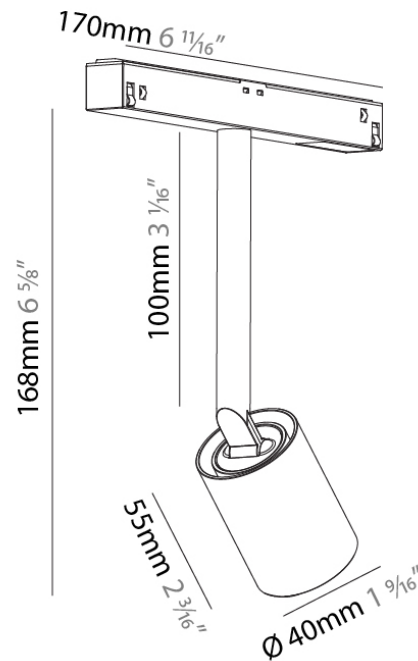

ELECTRICAL

Input Wattage Range: 1 - 9 W _____
Lamp Type: LED (Zhaga Standard) _____
Input Wattage (W): 6.5 _____
Total Output Wattage (W): 5.9 _____
Dimming: Non-Dimmable _____
Driver Included: No _____
Driver Location: Remote _____
Driver Type: Constant Voltage - Universal _____
Driver Class: Class 2 _____
Input Voltage (V): 48 _____
Constant Current (MA): 340 _____
Upon Request: 0-10Vdc dimming / DALI dimming _____

LED

Delivered Lumen Range: 100 - 499 lm _____
Number of LEDs: 1 _____
Color Temperature (°K): 2700 / 3000 / 4000 _____
Max. Delivered Lumen (lm): 468 / 490 / 520 _____
Nominal Lumen (lm): 732 / 769 / 780 _____
CRI: >90 CRI _____
Upon Request: Special Color Temperature ***3500K available in
minimum quantities (larger quantities upon request) _____

OPTICAL

Reflector°: 20 / 40 / 50 _____
Optic°: 31 / 36 _____
Upon Request: Special Beam Angles _____

RATINGS AND CERTIFICATIONS

Certified By: Certified for North American Standards _____
IP rating: IP20 _____