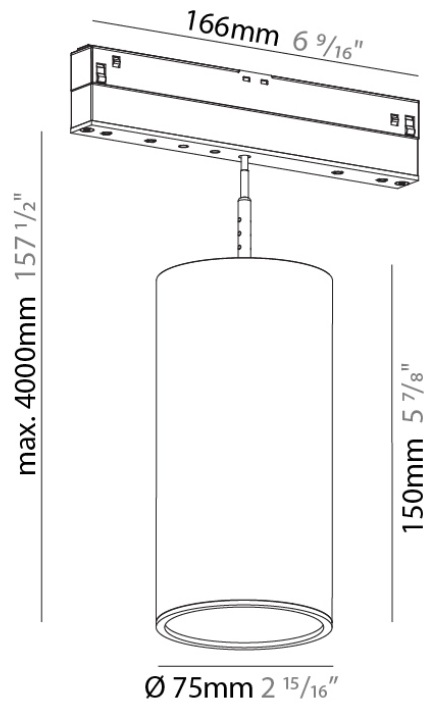

GENERAL

Series: Hangover
Subseries: Hangover Plug 75
Brand: Prolicht
Division: Architectural
Mounting Type: Track
Mounting Location: Ceiling
Subcategory: Downlight

PHYSICAL

Shape: Cylinder
Diameter (mm): 75
Diameter (in): 2 15/16
Height (mm): 150
Height (in): 5 7/8
Max. Overall Height (mm): 2150
Max. Overall Height (in): 84 5/8
Light Distribution: Downlight
Weight (kg): 0.433
Weight (lbs): 0.955
Diffuser: Shine Ring 1-6
Fixture Finish: SSR / BKV / CWI / CRY / HAB / UFT / ITA / RUA / FTG / MYG / LOD / PUS / FRO / FUP / KIA / POP / BLS / SPG / MEY / GOH / GUM / CHC / COM / ABZ / JAG / OBR / MOS / ROR
Fixture Material: Aluminum
Cable Details: 2,000mm or 6000mm Cable - Options: White / Black / Orange / Red

ELECTRICAL

Input Wattage Range: 1 - 9 W
Lamp Type: LED (Zhaga Standard)
Input Wattage (W): 6
Total Output Wattage (W): 5.4
Dimming: Non-Dimmable
Driver Included: No
Driver Location: Remote
Driver Type: Constant Voltage - Universal
Driver Class: Class 2
Input Voltage (V): 48
Constant Current (MA): 500
Upon Request: 0-10Vdc dimming / DALI dimming

LED

Delivered Lumen Range: 100 - 499 lm
Number of LEDs: 1
Color Temperature (°K): 2700 / 3000 / 4000
Max. Delivered Lumen (lm): 385 / 408 / 442
Nominal Lumen (lm): 455.22 / 482 / 522.17
CRI: >90 CRI

OPTICAL

Optic°: 9 / 24 / 39

RATINGS AND CERTIFICATIONS

Certified By: Certified for North American Standards
IP rating: IP20