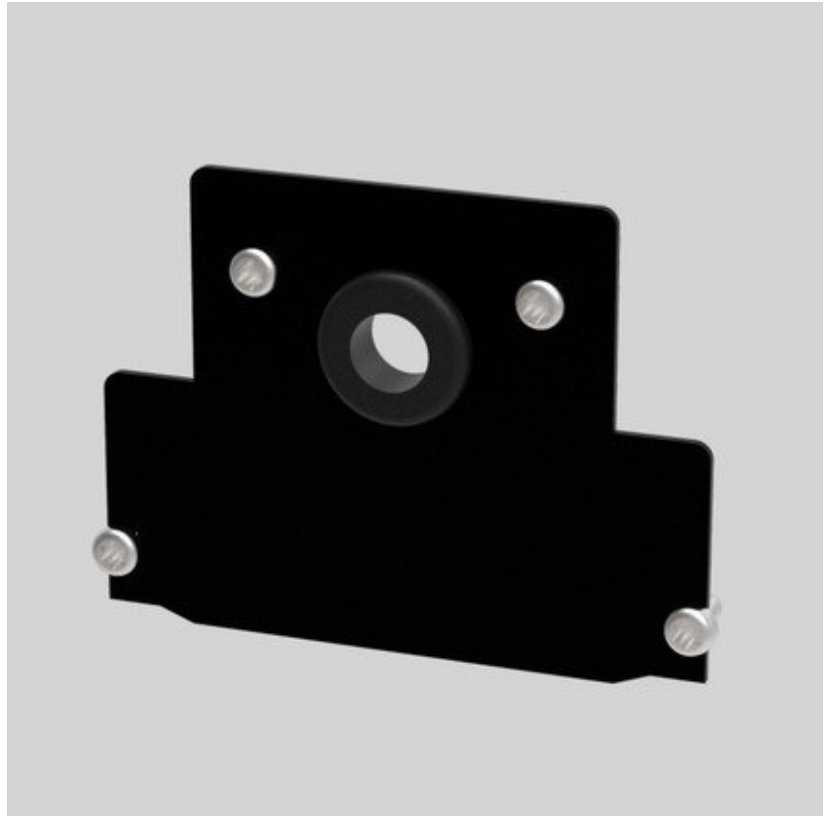

A3CLK50-TRI-SYS COMPONENTS

A38801

DESCRIPTION

Clicktrack 25 - Trimless - End Cap - Black

GENERAL

Series: Clicktrack
Subseries: Clicktrack 25
Brand: Prolicht
Division: Architectural

PHYSICAL

Length (mm): 68
Length (in): 2 ¹¹/₁₆
Width (mm): 9
Width (in): 6/16
Height (mm): 52
Height (in): 2 ¹/₁₆
Weight (kg): 0.026
Weight (lbs): 0.057
Fixture Material: Aluminum

RATINGS AND CERTIFICATIONS

Certified By: Certified for North American Standards
IP rating: IP20