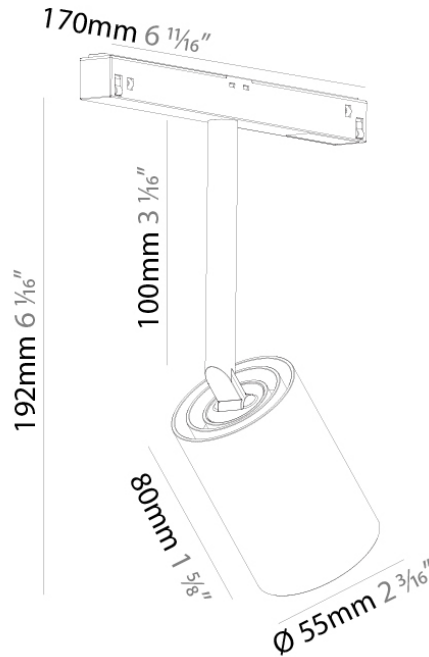

Centriq - Track Head - 11.53W LED - 2700K / 3000K / 4000K - 15°/17°/25°/33°/35°/46°

GENERAL

Series: Centriq
Partner: Prolicht
Division: Architectural
Product Type: Spots
Light Distribution: Adjustable

PHYSICAL

Aperture Sizes - Downlights: 2"
Shape: Cylinder
Diameter (mm): 55
Diameter (in): 2 3/16
Length (mm): 170
Length (in): 6 11/16
Max. Overall Height (mm): 192
Max. Overall Height (in): 7 9/16
Weight (kg): 0.557
Weight (lbs): 1.23
Fixture Finish: SSR / BKV / CWI / CRY / HAB / UFT / ITA / RUA / FTG / MYG / LOD / PUS / FRO / FUP / KIA / POP / BLS / SPG / MEY / GOH / CHC / COM / ABZ / JAG / OBR / MOS / ROR
Fixture Material: Aluminum

ELECTRICAL

Input Wattage Range: 10 - 19 W
Lamp Type: LED
Input Wattage (W): 11.53
Total Output Wattage (W): 10.48
Dimming: Non-Dimmable
Driver Included: No
Driver Type: Constant Voltage - Universal
Driver Class: Class 2
Input Voltage (V): 48
Constant Current (MA): 580
Upon Request: 0-10Vdc dimming / DALI dimming

LED

Delivered Lumen Range: 500 - 999 lm
Number of LEDs: 1
Color Temperature (°K): 2700 / 3000 / 4000
Max. Delivered Lumen (lm): 720 / 760 / 820
Nominal Lumen (lm): 1196 / 1257 / 1275
CRI: >90 CRI
Upon Request: Special Color Temperature ***3500K available in minimum quantities (larger quantities upon request)

OPTICAL

Reflector°: 17 / 33 / 46
Optic°: 15 / 25 / 35
Upon Request: Special Beam Angles

RATINGS AND CERTIFICATIONS

Certified By: Certified for North American Standards
IP rating: IP20