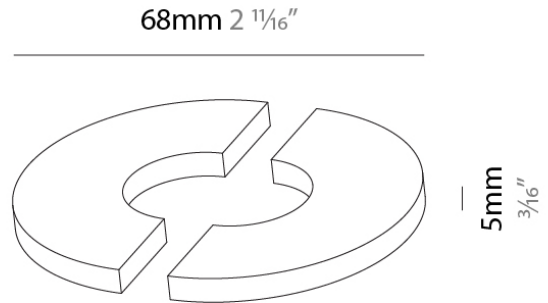

PHYSICAL
Shape: Round
Diameter (mm): 70
Diameter (in): 2 ¾
Fixture Finish: RED / ORG / YEL / GRN / BLU
Fixture Material: Acrylic

RATINGS AND CERTIFICATIONS
Certified By: Certified for North American Standards
IP rating: IP20