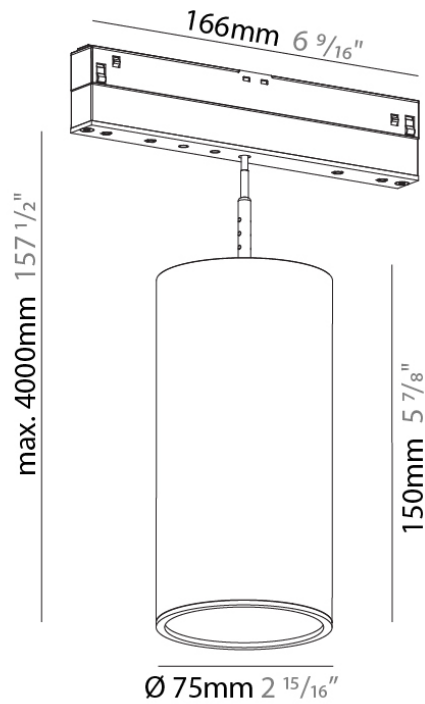

GENERAL

Series: Hangover
Subseries: Hangover Plug 75
Partner: Prolight
Division: Architectural
Installation: Track
Product Type: Downlight
Mounting Location: Ceiling
Light Distribution: Downlight

PHYSICAL

Aperture Sizes - Downlights: 2"
Shape: Cylinder
Diameter (mm): 75
Diameter (in): 2 15/16
Height (mm): 150
Height (in): 5 7/8
Max. Overall Height (mm): 2150
Max. Overall Height (in): 84 5/8
Weight (kg): 0.433
Weight (lbs): 0.955
Diffuser: Shine Ring 1-6
Fixture Finish: SSR / BKV / CWI / CRY / HAB / UFT / ITA / RUA / FTG / MYG / LOD / PUS / FRO / FUP / KIA / POP / BLS / SPG / MEY / GOH / CHC / COM / ABZ / JAG / OBR / MOS / ROR
Fixture Material: Aluminum
Cable Details: 2000mm or 6000mm Cable - Options: White / Black / Orange / Red

ELECTRICAL

Input Wattage Range: 10 - 19 W
Lamp Type: LED (Zhaga Standard)
Input Wattage (W): 10
Total Output Wattage (W): 8.1
Dimming: Non-Dimmable
Driver Included: No
Driver Location: Remote
Driver Type: Constant Voltage - Universal
Driver Class: Class 2
Input Voltage (V): 48
Constant Current (MA): 500
Upon Request: 0-10Vdc dimming / DALI dimming

LED

Delivered Lumen Range: 500 - 999 lm
Number of LEDs: 1
Color Temperature (°K): 2700 / 3000 / 4000
Max. Delivered Lumen (lm): 708 - 788
CRI: >90 CRI
Lamp Life (hrs): 50000

OPTICAL

Optic°: 9 / 24 / 39

RATINGS AND CERTIFICATIONS

Certified By: Certified for North American Standards
IP rating: IP20