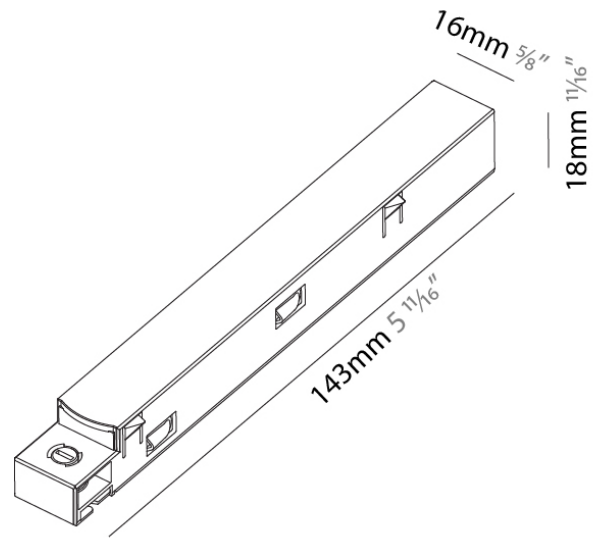

A3CLK50-TRI-SYS COMPONENTS

A38803

DESCRIPTION

Clicktrack - Trimless - 48V Power Feed - Black

GENERAL

Series: Clicktrack
Subseries: Clicktrack 25
Partner: Prolight
Division: Architectural

PHYSICAL

Shape: Rectangle
Length (mm): 143
Length (in): 5 ¹⁰/₁₆
Width (mm): 16
Width (in): 10/16
Height (mm): 18
Height (in): 11/16
Weight (kg): 0.042
Weight (lbs): 0.09
Fixture Finish: BLK
Fixture Material: Aluminum

RATINGS AND CERTIFICATIONS

Certified By: Certified for North American Standards
IP rating: IP20