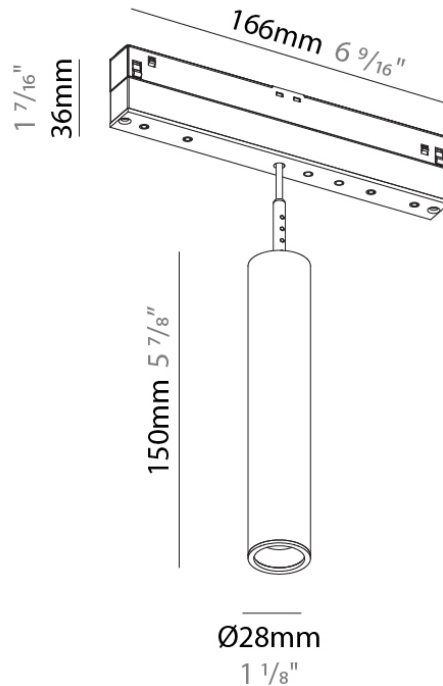

ELECTRICAL

Input Wattage Range: 1 - 9 W
Lamp Type: LED (Zhaga Standard)
Input Wattage (W): 6.4
Total Output Wattage (W): 5.8
Dimming: Non-Dimmable
Driver Included: No
Driver Location: Remote
Driver Type: Constant Voltage - Universal
Driver Class: Class 2
Input Voltage (V): 48
Constant Current (MA): 500
Upon Request: 0-10Vdc dimming / DALI dimming

LED

Number of LEDs: 1
Color Temperature (°K): 2700 / 3000 / 4000
Max. Delivered Lumen (lm): 328 / 363 / 386
CRI: >90 CRI
Upon Request: ***3500K available in minimum quantities (larger quantities upon request)

OPTICAL

Optic°: 24 / 32 / 58

RATINGS AND CERTIFICATIONS

Certified By: Certified for North American Standards

IP rating: IP20
Zaneen Group Inc. © 2024, T 1800-388-3382, F 416-247-9319, www.zaneen.com

Available for International specifications by adding 'INT' at the end of the existing Model #. For assistance on 'custom' specifications, contact zteam@zaneen.com. In a constant effort to supply the best product, we reserve the right to change specifications or materials without notice. The most recent specification sheets are found at zaneen.com