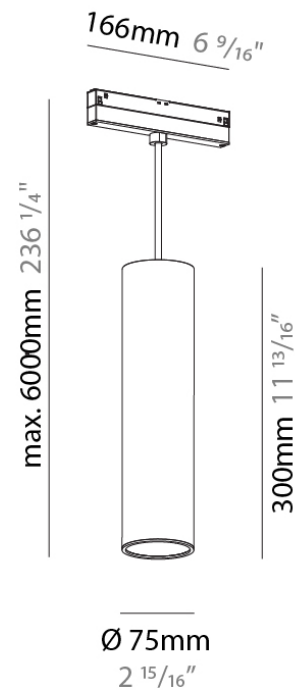

Hangover 75 - Track Head - 300mm / 11 13/16" - Dir / Ind - 20.8W
LED (Zhaga Standard) - 2700K/3000K/4000K - Reflector
18°/36°/52°

GENERAL

Series: Hangover

Subseries: Hangover 75

Partner: Prolicht

Division: Architectural

Installation: Track

Product Type: Downlight

Mounting Location: Ceiling

Light Distribution: Downlight

PHYSICAL

Aperture Sizes - Downlights: 2"

Shape: Cylinder

Diameter (mm): 75

Diameter (in): 2 15/16

Height (mm): 300

Height (in): 11 13/16

Max. Overall Height (mm): 2300

Max. Overall Height (in): 90 9/16

Weight (kg): 0.666

Weight (lbs): 1.468

Diffuser: Shine Ring 1-6

Fixture Finish: SSR / BKV / CWI / CRY / HAB / UFT / ITA / RUA / FTG /
MYG / LOD / PUS / FRO / FUP / KIA / POP / BLS / SPG / MEY / GOH /
CHC / COM / ABZ / JAG / OBR / MOS / ROR

Fixture Material: Aluminum

Cable Details: 2000mm or 6000mm Cable - Options: White / Black /
Orange / Red

ELECTRICAL

Input Wattage Range: 20 - 29 W

Lamp Type: LED (Zhaga Standard)

Input Wattage (W): 20.8

Total Output Wattage (W): 19

Dimming: Non-Dimmable

Driver Included: No

Driver Type: Constant Voltage - Universal

Input Voltage (V): 48

Upon Request: 0-10Vdc dimming / DALI dimming

LED

Delivered Lumen Range: 1000 - 1999 lm

Number of LEDs: 1

Color Temperature (°K): 2700 / 3000 / 4000

Max. Delivered Lumen (lm): 1729 - 1837

CRI: >90 CRI

Lamp Life (hrs): 50000

OPTICAL

Reflector°: 18 / 36 / 52

RATINGS AND CERTIFICATIONS

Certified By: Certified for North American Standards

IP rating: IP20