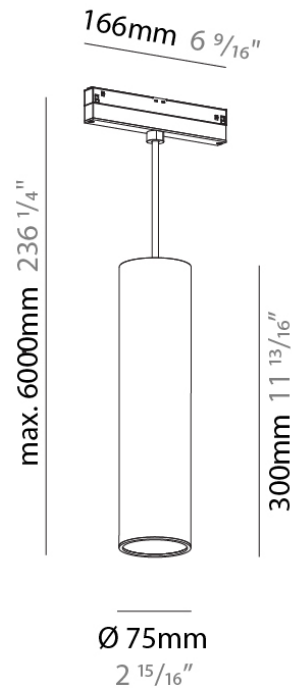

Hangover 75 - Track Head - 300mm / 11 13/16" - Dir / Ind - 20.8W
LED (Zhaga Standard) - 2700K/3000K/4000K - Reflector
18°/36°/52°

GENERAL

Series: Hangover

Subseries: Hangover 75

Partner: Prolicht

Division: Architectural

Installation: Track

Product Type: Downlight

Mounting Location: Ceiling

Light Distribution: Downlight

PHYSICAL

Aperture Sizes - Downlights: 2"

Shape: Cylinder

Diameter (mm): 75

Diameter (in): 2 15/16

Height (mm): 300

Height (in): 11 13/16

Max. Overall Height (mm): 2300

Max. Overall Height (in): 90 9/16

Weight (kg): 0.666

Weight (lbs): 1.468

Diffuser: Shine Ring 1-6

Fixture Finish: SSR / BKV / CWI / CRY / HAB / UFT / ITA / RUA / FTG /
MYG / LOD / PUS / FRO / FUP / KIA / POP / BLS / SPG / MEY / GOH /
CHC / COM / ABZ / JAG / OBR / MOS / ROR

Fixture Material: Aluminum

Cable Details: 2000mm or 6000mm Cable - Options: White / Black /
Orange / Red

ELECTRICAL

Input Wattage Range: 20 - 29 W

Lamp Type: LED (Zhaga Standard)

Input Wattage (W): 20.8

Total Output Wattage (W): 19

Dimming: Non-Dimmable

Driver Included: No

Driver Type: Constant Voltage - Universal

Input Voltage (V): 48

Upon Request: 0-10Vdc dimming / DALI dimming

LED

Delivered Lumen Range: 1000 - 1999 lm

Number of LEDs: 1

Color Temperature (°K): 2700 / 3000 / 4000

Max. Delivered Lumen (lm): 1729 - 1837

CRI: >90 CRI

Lamp Life (hrs): 50000

OPTICAL

Reflector°: 18 / 36 / 52

RATINGS AND CERTIFICATIONS

Certified By: Certified for North American Standards

IP rating: IP20