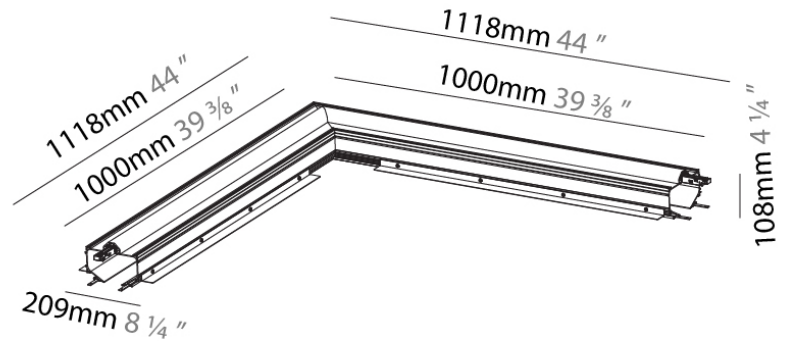

A3CLK50-TRI-SYS COMPONENTS

PROJECT	
TYPE	
NOTES	
QUANTITY	
DATE	

A38816-

DESCRIPTION

Clicktrack 50 - Trimless - Corner Coupler 90° - Black

GENERAL

Series: Clicktrack
Subseries: Clicktrack 50
Brand: Prolicht
Division: Architectural

PHYSICAL

Length (mm): 118
Length (in): 4 5/8
Width (mm): 118
Width (in): 4 5/8
Height (mm): 108
Height (in): 4 1/4
Weight (kg): 9.648
Weight (lbs): 21 1/4
Fixture Finish: BLK
Fixture Material: Aluminum

RATINGS AND CERTIFICATIONS

Certified By: Certified for North American Standards
IP rating: IP20