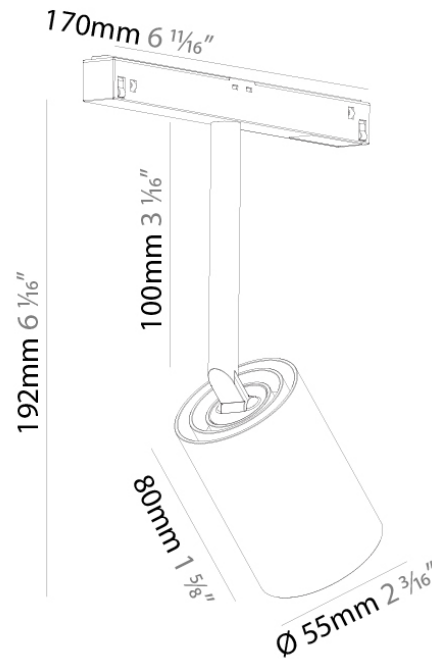

A3T094-

DESCRIPTION

Centriq - Track Head - 9.3W LED (Zhaga Standard) - 2700K / 3000K / 4000K

GENERAL

Series: Centriq
Partner: Prolicht
Division: Architectural
Product Type: Spots
Light Distribution: Adjustable

PHYSICAL

Aperture Sizes - Downlights: 2"
Shape: Cylinder
Diameter (mm): 55
Diameter (in): 2 3/16
Length (mm): 170
Length (in): 6 11/16
Height (mm): 192
Height (in): 7 9/16
Weight (kg): 0.549
Weight (lbs): 1.21
Fixture Finish: SSR / BKV / CWI / CRY / HAB / UFT / ITA / RUA / FTG / MYG / LOD / PUS / FRO / FUP / KIA / POP / BLS / SPG / MEY / GOH / CHC / COM / ABZ / JAG / OBR / MOS / ROR
Fixture Material: Aluminum

ELECTRICAL

Input Wattage Range: 1 - 9 W
Lamp Type: LED (Zhaga Standard)
Input Wattage (W): 9.25
Total Output Wattage (W): 8.4
Dimming: Non-Dimmable
Driver Included: No
Driver Location: Remote
Driver Type: Constant Voltage - Universal
Driver Class: Class 2
Input Voltage (V): 48
Constant Current (MA): 700
Upon Request: 0-10Vdc dimming / DALI dimming

LED

Delivered Lumen Range: 100 - 499 lm
Number of LEDs: 1
Color Temperature (°K): 2700 / 3000 / 4000
Max. Delivered Lumen (lm): 486 / 524 / 548
Nominal Lumen (lm): 625.3 / 660.1 / 712.4
CRI: >90 CRI
Upon Request: Special Color Temperature ***3500K available in minimum quantities (larger quantities upon request)

OPTICAL

Reflector: 9
Upon Request: Special Beam Angles

RATINGS AND CERTIFICATIONS

Certified By: Certified for North American Standards
IP rating: IP20