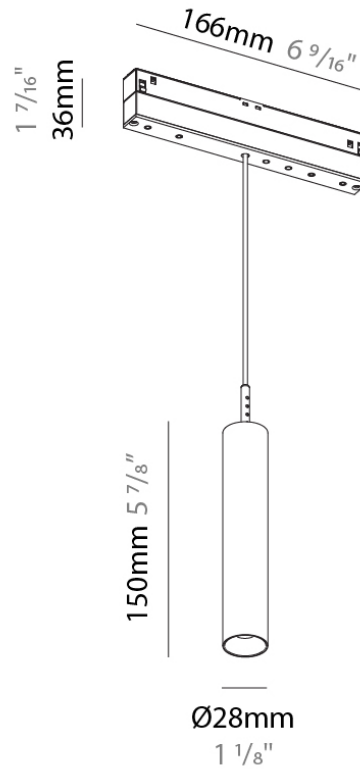

GENERAL

Series: Clicktrack
Subseries: Hangover Plug Standard (Track Insert)
Partner: Prolicht
Division: Architectural
Installation: Track
Product Type: Spots
Mounting Location: Ceiling
Light Distribution: Downlight

PHYSICAL

Aperture Sizes - Downlights: 1"
Shape: Cylinder
Diameter (mm): 28
Diameter (in): 1 1/8
Length (mm): 166
Length (in): 6 9/16
Height (mm): 150
Height (in): 5 7/8
Max. Overall Height (mm): 2150
Max. Overall Height (in): 84 5/8
Weight (kg): 0.2
Weight (lbs): 0.44
Fixture Finish: SSR / BKV / CWI / CRY / HAB / UFT / ITA / RUA / FTG / MYG / LOD / PUS / FRO / FUP / KIA / POP / BLS / SPG / MEY / GOH / CHC / COM / ABZ / JAG / OBR / MOS / ROR
Fixture Material: Aluminum
Cable Details: 2000mm or 4000mm Cable - Black

ELECTRICAL

Input Wattage Range: 1 - 9 W
Lamp Type: LED (Zhaga Standard)
Input Wattage (W): 6.4
Total Output Wattage (W): 5.8
Dimming: Non-Dimmable
Driver Included: No
Driver Location: Remote
Driver Type: Constant Voltage - Universal
Driver Class: Class 2
Input Voltage (V): 48
Constant Current (MA): 500
Upon Request: 0-10Vdc dimming / DALI dimming

LED

Delivered Lumen Range: 100 - 499 lm
Number of LEDs: 1
Color Temperature (°K): 2700 / 3000 / 4000
Max. Delivered Lumen (lm): 328 / 363 / 386
CRI: >90 CRI
Upon Request: ***3500K available in minimum quantities (larger quantities upon request)

OPTICAL

Optic°: 24 / 32 / 34 / 55 / 58

RATINGS AND CERTIFICATIONS