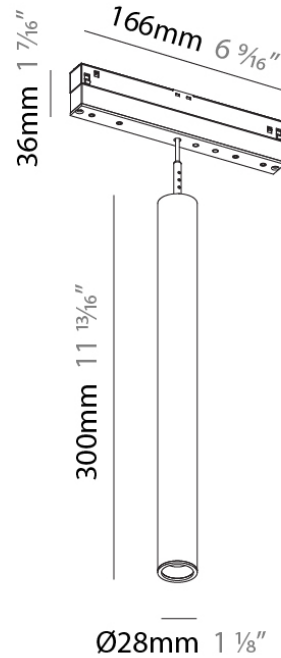

GENERAL

Series: Clicktrack

Subseries: Hangover Plug Standard (Track Insert)

Brand: Prolicht

Division: Architectural

Mounting Type: Track

Mounting Location: Ceiling

Subcategory: Pendant

PHYSICAL

Shape: Cylinder

Diameter (mm): 28

Diameter (in): 1 1/8

Height (mm): 300

Height (in): 11 13/16

Max. Overall Height (mm): 2300

Max. Overall Height (in): 90 9/16

Light Distribution: Downlight

Weight (kg): 0.32

Weight (lbs): 0.706

Diffuser: Shine Ring 1-6

Fixture Finish: SSR / BKV / CWI / CRY / HAB / UFT / ITA / RUA / FTG / MYG / LOD / PUS / FRO / FUP / KIA / POP / BLS / SPG / MEY / GOH / GUM / CHC / COM / ABZ / JAG / OBR / MOS / ROR

Fixture Material: Aluminum

Cable Details: 2,000mm or 4,000mm Cable - Black

ELECTRICAL

Input Wattage Range: 1 - 9 W

Lamp Type: LED (Zhaga Standard)

Input Wattage (W): 6.4

Total Output Wattage (W): 5.8

Dimming: Non-Dimmable

Driver Included: No

Driver Location: Remote

Driver Type: Constant Voltage - Universal

Driver Class: Class 2

Input Voltage (V): 120

Constant Current (mA): 500

Upon Request: 0-10Vdc dimming / DALI dimming

LED

Number of LEDs: 1

Color Temperature (°K): 2700 / 3000 / 4000

Max. Delivered Lumen (lm): 328 / 363 / 386

CRI: >90 CRI

Upon Request: ***3500K available in minimum quantities (larger quantities upon request)

OPTICAL

Optic°: 24 / 32 / 58

RATINGS AND CERTIFICATIONS

Certified By: Certified for North American Standards

IP rating: IP20