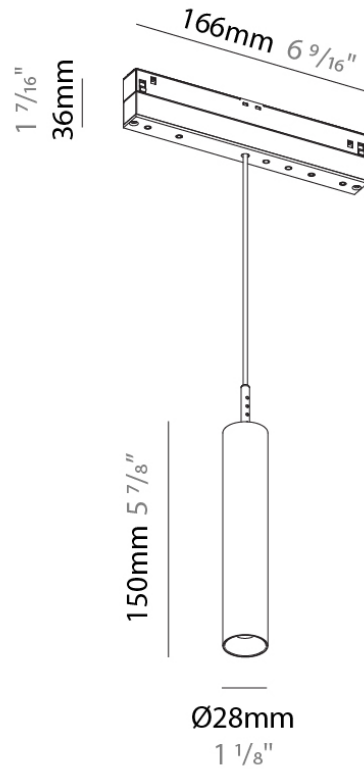

GENERAL

Series: Clicktrack
Subseries: Hangover Plug Standard (Track Insert)
Partner: Prolicht
Division: Architectural
Installation: Track
Product Type: Spots
Mounting Location: Ceiling
Light Distribution: Downlight

PHYSICAL

Aperture Sizes - Downlights: 1"
Shape: Cylinder
Diameter (mm): 28
Diameter (in): 1 1/8
Length (mm): 166
Length (in): 6 9/16
Height (mm): 150
Height (in): 5 7/8
Max. Overall Height (mm): 2150
Max. Overall Height (in): 84 5/8
Weight (kg): 0.2
Weight (lbs): 0.44
Fixture Finish: SSR / BKV / CWI / CRY / HAB / UFT / ITA / RUA / FTG / MYG / LOD / PUS / FRO / FUP / KIA / POP / BLS / SPG / MEY / GOH / CHC / COM / ABZ / JAG / OBR / MOS / ROR
Fixture Material: Aluminum
Cable Details: 2000mm or 4000mm Cable - Black

ELECTRICAL

Input Wattage Range: 1 - 9 W
Lamp Type: LED (Zhaga Standard)
Input Wattage (W): 6.4
Total Output Wattage (W): 5.8
Dimming: Non-Dimmable
Driver Included: No
Driver Location: Remote
Driver Type: Constant Voltage - Universal
Driver Class: Class 2
Input Voltage (V): 48
Constant Current (MA): 500
Upon Request: 0-10Vdc dimming / DALI dimming

LED

Delivered Lumen Range: 100 - 499 lm
Number of LEDs: 1
Color Temperature (°K): 2700 / 3000 / 4000
Max. Delivered Lumen (lm): 328 / 363 / 386
CRI: >90 CRI
Upon Request: ***3500K available in minimum quantities (larger quantities upon request)

OPTICAL

Optic°: 24 / 32 / 34 / 55 / 58

RATINGS AND CERTIFICATIONS