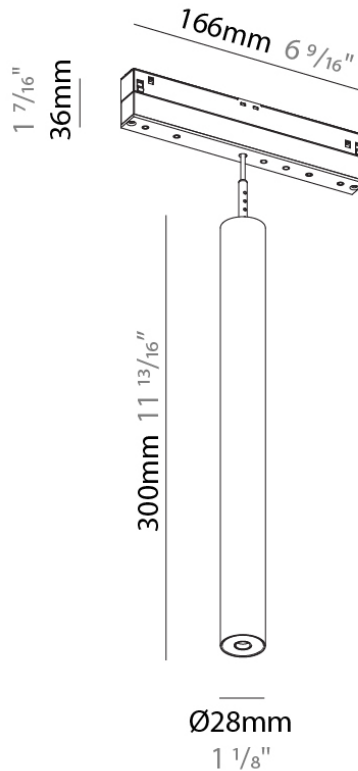

GENERAL

Series: Clicktrack
Subseries: Hangover Plug Standard (Track Insert)
Partner: Prolicht
Division: Architectural
Installation: Track
Product Type: Pendant
Mounting Location: Ceiling
Light Distribution: Downlight

PHYSICAL

Aperture Sizes - Downlights: 1"
Shape: Cylinder
Diameter (mm): 28
Diameter (in): 1 1/8
Height (mm): 300
Height (in): 11 13/16
Max. Overall Height (mm): 2300
Max. Overall Height (in): 90 9/16
Weight (kg): 0.32
Weight (lbs): 0.706
Fixture Finish: SSR / BKV / CWI / CRY / HAB / UFT / ITA / RUA / FTG / MYG / LOD / PUS / FRO / FUP / KIA / POP / BLS / SPG / MEY / GOH / CHC / COM / ABZ / JAG / OBR / MOS / ROR
Fixture Material: Aluminum
Cable Details: 2000mm or 4000mm Cable - Black

ELECTRICAL

Input Wattage Range: 1 - 9 W
Lamp Type: LED (Zhaga Standard)
Input Wattage (W): 6.4
Total Output Wattage (W): 5.8
Dimming: Non-Dimmable
Driver Included: No
Driver Location: Remote
Driver Type: Constant Voltage - Universal
Driver Class: Class 2
Input Voltage (V): 48
Constant Current (mA): 500
Upon Request: 0-10Vdc dimming / DALI dimming

LED

Number of LEDs: 1
Color Temperature (°K): 2700 / 3000 / 4000
Max. Delivered Lumen (lm): 328 / 363 / 386
CRI: >90 CRI
Upon Request: ***3500K available in minimum quantities (larger quantities upon request)

OPTICAL

Optic°: 24 / 32 / 34 / 55 / 58

RATINGS AND CERTIFICATIONS

Certified By: Certified for North American Standards
IP rating: IP20