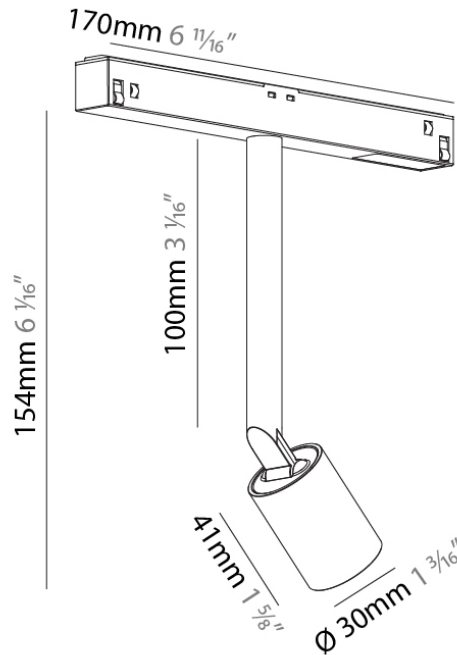

A3CLK50-TRI-SYS COMPONENTS

A3T097-

DESCRIPTION

Centriq - Track Head - 4.3W LED - 2700K / 3000K / 4000K - Lens 24° / 32°

GENERAL

Series: Centriq
Partner: Prolicht
Division: Architectural
Product Type: Spots
Light Distribution: Adjustable

PHYSICAL

Aperture Sizes - Downlights: 1"
Shape: Cylinder
Diameter (mm): 30
Diameter (in): 1 3/16"
Length (mm): 170
Length (in): 6 11/16"
Height (mm): 154
Height (in): 6 1/16"
Weight (kg): 0.072
Weight (lbs): 0.159
Fixture Finish: SSR / BKV / CWI / CRY / HAB / UFT / ITA / RUA / FTG / MYG / LOD / PUS / FRO / FUP / KIA / POP / BLS / SPG / MEY / GOH / CHC / COM / ABZ / JAG / OBR / MOS / ROR
Fixture Material: Aluminum

ELECTRICAL

Input Wattage Range: 1 - 9 W
Lamp Type: LED
Input Wattage (W): 4.3
Total Output Wattage (W): 3.9
Dimming: Non-Dimmable
Driver Included: No
Driver Location: Remote
Driver Type: Constant Voltage - Universal
Driver Class: Class 2
Input Voltage (V): 48
Constant Current (MA): 340
Upon Request: 0-10Vdc dimming / DALI dimming

LED

Delivered Lumen Range: 100 - 499 lm
Number of LEDs: 1
Color Temperature (°K): 2700 / 3000 / 4000
Max. Delivered Lumen (lm): 250 / 270 / 290
Nominal Lumen (lm): 343.9 / 359.9 / 391.8
CRI: >90 CRI
Upon Request: Special Color Temperature ***3500K available in minimum quantities (larger quantities upon request)

OPTICAL

Optic°: 24 / 32
Upon Request: Special Beam Angles

RATINGS AND CERTIFICATIONS

Certified By: Certified for North American Standards
IP rating: IP20