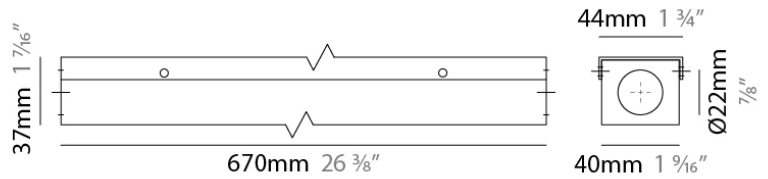

PROJECT
TYPE
NOTES
QUANTITY
DATE

A3CLK50-TRI-SYS COMPONENTS

ENCP50

DESCRIPTION

Empty Metal Enclosure for Driver - IP20 - Indoor Rated

GENERAL

Division: Architectural : Components

PHYSICAL

Shape: Rectangle

Length (mm): 670

Length (in): 26 ³/₈

Width (mm): 44

Width (in): 1 ³/₄

Height (mm): 38

Height (in): 1 ¹/₂

Gasket: 1554JGASKET

Fixture Material: Metal

RATINGS AND CERTIFICATIONS

IP rating: IP20