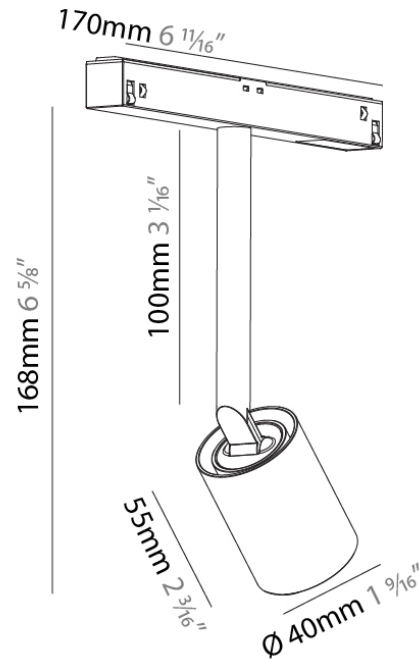

GENERAL

Series: Centriq
Partner: Prolicht
Division: Architectural
Product Type: Spots
Light Distribution: Adjustable

PHYSICAL

Aperture Sizes - Downlights: 1"
Shape: Cylinder
Diameter (mm): 40
Diameter (in): 1 9/16
Length (mm): 170
Length (in): 6 11/16
Height (mm): 168
Height (in): 6 5/8
Weight (kg): 0.153
Weight (lbs): 0.337
Fixture Finish: SSR / BKV / CWI / CRY / HAB / UFT / ITA / RUA / FTG / MYG / LOD / PUS / FRO / FUP / KIA / POP / BLS / SPG / MEY / GOH / CHC / COM / ABZ / JAG / OBR / MOS / ROR
Fixture Material: Aluminum

ELECTRICAL

Input Wattage Range: 1 - 9 W
Lamp Type: LED (Zhaga Standard)
Input Wattage (W): 6.5
Total Output Wattage (W): 5.9
Dimming: Non-Dimmable
Driver Included: No
Driver Location: Remote
Driver Type: Constant Voltage - Universal
Driver Class: Class 2
Input Voltage (V): 48
Constant Current (MA): 340
Upon Request: 0-10Vdc dimming / DALI dimming

LED

Delivered Lumen Range: 100 - 499 lm
Number of LEDs: 1
Color Temperature (°K): 2700 / 3000 / 4000
Max. Delivered Lumen (lm): 468 / 490 / 520
Nominal Lumen (lm): 732 / 769 / 780
CRI: >90 CRI
Upon Request: Special Color Temperature ***3500K available in minimum quantities (larger quantities upon request)

OPTICAL

Reflector°: 20 / 40 / 50
Optic°: 31 / 36
Upon Request: Special Beam Angles

RATINGS AND CERTIFICATIONS

Certified By: Certified for North American Standards
IP rating: IP20