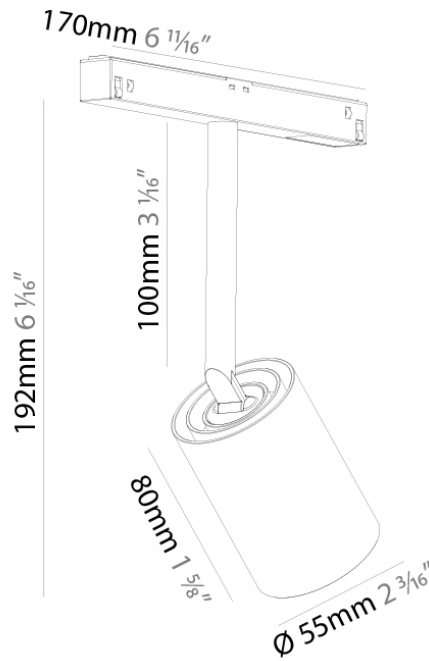

A3CLK50-TRI-SYS COMPONENTS

A3T094-

DESCRIPTION

Centriq - Track Head - 9.3W LED (Zhaga Standard) - 2700K / 3000K / 4000K

GENERAL

Series: Centriq
Brand: Prolicht
Division: Architectural
Subcategory: Spots

PHYSICAL

Shape: Cylinder
Diameter (mm): 55
Diameter (in): 2 ³/₁₆
Length (mm): 170
Length (in): 6 ¹¹/₁₆
Height (mm): 192
Height (in): 7 ⁹/₁₆
Light Distribution: Adjustable / Direct
Weight (kg): 0.549
Weight (lbs): 1.21
Fixture Finish: SSR / BKV / CWI / CRY / HAB / UFT / ITA / RUA / FTG / MYG / LOD / PUS / FRO / FUP / KIA / POP / BLS / SPG / MEY / GOH / GUM / CHC / COM / ABZ / JAG / OBR / MOS / ROR
Fixture Material: Aluminum

ELECTRICAL

Input Wattage Range: 1 - 9 W
Lamp Type: LED (Zhaga Standard)
Input Wattage (W): 9.25
Total Output Wattage (W): 8.4
Dimming: Non-Dimmable
Driver Included: No
Driver Location: Remote
Driver Type: Constant Voltage - Universal
Driver Class: Class 2
Input Voltage (V): 48
Constant Current (MA): 700
Upon Request: 0-10Vdc dimming / DALI dimming

LED

Delivered Lumen Range: 100 - 499 lm
Number of LEDs: 1
Color Temperature (°K): 2700 / 3000 / 4000
Max. Delivered Lumen (lm): 486 / 524 / 548
Nominal Lumen (lm): 625.3 / 660.1 / 712.4
CRI: >90 CRI
Upon Request: Special Color Temperature ***3500K available in minimum quantities (larger quantities upon request)

OPTICAL

Reflector°: 9
Upon Request: Special Beam Angles

RATINGS AND CERTIFICATIONS

Certified By: Certified for North American Standards
IP rating: IP20