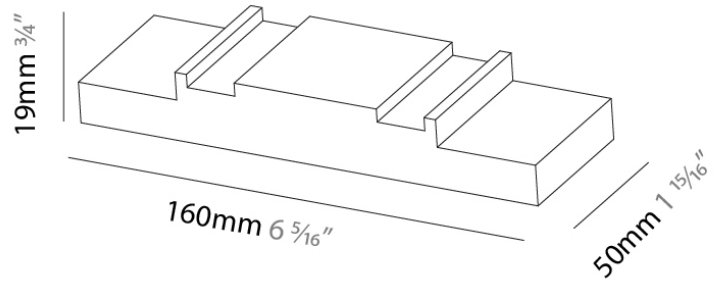

A3CLK50-TRI-SYS COMPONENTS

PROJECT	
TYPE	
NOTES	
QUANTITY	
DATE	

A38817

DESCRIPTION

2Look4 50 MagTrack - Trimless - Frame Alignment Kit

GENERAL

Series: Clicktrack
Subseries: Clicktrack 50
Partner: Prolicht
Division: Architectural

PHYSICAL

Length (mm): 160
Length (in): 6 ⁵/₁₆
Width (mm): 50
Width (in): 1 ¹⁵/₁₆
Height (mm): 19
Height (in): 3/4
Weight (kg): 0.067
Weight (lbs): 0.15
Fixture Finish: BLK
Fixture Material: Plastic

RATINGS AND CERTIFICATIONS

Certified By: Certified for North American Standards
IP rating: IP20