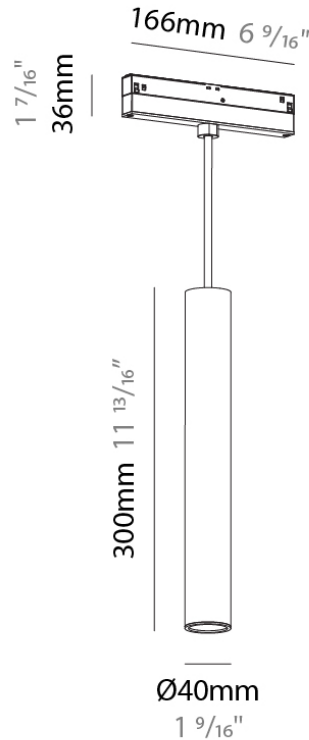

GENERAL

Series: Hangover
Subseries: Hangover 40
Partner: Prolicht
Division: Architectural
Installation: Track
Product Type: Downlight
Mounting Location: Ceiling
Light Distribution: Downlight

PHYSICAL

Aperture Sizes - Downlights: 1"
Shape: Cylinder
Diameter (mm): 40
Diameter (in): 1 9/16
Height (mm): 300
Height (in): 11 13/16
Max. Overall Height (mm): 2300
Max. Overall Height (in): 90 9/16
Weight (kg): 0.666
Weight (lbs): 1.468
Diffuser: Shine Ring 1-6
Fixture Finish: SSR / BKV / CWI / CRY / HAB / UFT / ITA / RUA / FTG / MYG / LOD / PUS / FRO / FUP / KIA / POP / BLS / SPG / MEY / GOH / CHC / COM / ABZ / JAG / OBR / MOS / ROR
Fixture Material: Aluminum
Cable Details: 2000mm or 6000mm Cable - Options: White / Black / Orange / Red

ELECTRICAL

Input Wattage Range: 10 - 19 W
Lamp Type: LED (Zhaga Standard)
Input Wattage (W): 10
Total Output Wattage (W): 9.1
Dimming: Non-Dimmable
Driver Included: No
Driver Location: Remote
Driver Type: Constant Voltage - Universal
Driver Class: Class 2
Input Voltage (V): 48
Constant Current (mA): 500
Upon Request: 0-10Vdc dimming / DALI dimming

LED

Delivered Lumen Range: 500 - 999 lm
Number of LEDs: 1
Color Temperature (°K): 2700 / 3000 / 4000
Max. Delivered Lumen (lm): 788 / 829 / 840
Nominal Lumen (lm): 1016 / 1068 / 1082
CRI: >90 CRI

OPTICAL

Reflector: 40 / 50

RATINGS AND CERTIFICATIONS

Certified By: Certified for North American Standards
IP rating: IP20