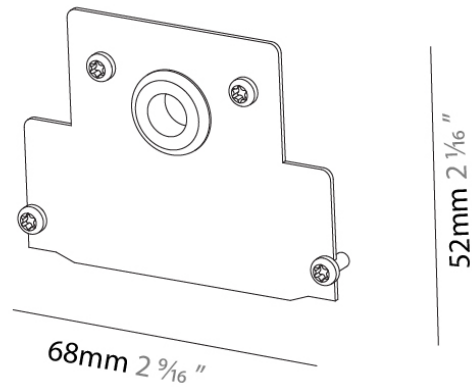

A3CLK50-TRI-SYS COMPONENTS

A38801

DESCRIPTION
Clicktrack 25 - Trimless - End Cap - Black

GENERAL
Series: Clicktrack
Subseries: Clicktrack 25
Partner: Prolight
Division: Architectural

PHYSICAL
Length (mm): 68
Length (in): 2 ¹¹/₁₆
Width (mm): 9
Width (in): 6/16
Height (mm): 52
Height (in): 2 ¹/₁₆
Weight (kg): 0.026
Weight (lbs): 0.057
Fixture Material: Aluminum

RATINGS AND CERTIFICATIONS
Certified By: Certified for North American Standards
IP rating: IP20