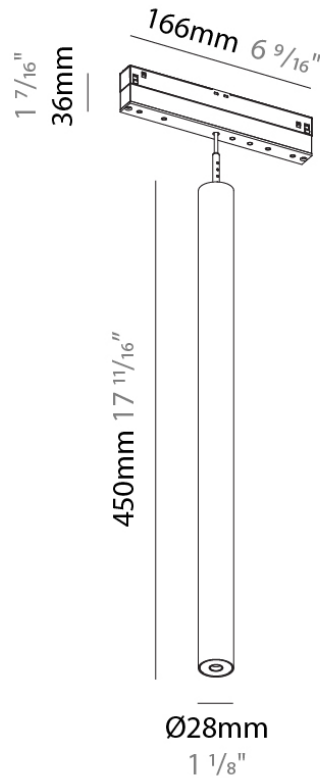

GENERAL

Series: Clicktrack
Subseries: Hangover Plug Standard (Track Insert)
Brand: Prolicht
Division: Architectural
Mounting Type: Track
Mounting Location: Ceiling
Subcategory: Pendant

PHYSICAL

Shape: Cylinder
Diameter (mm): 28
Diameter (in): 1 1/8
Height (mm): 450
Height (in): 17 11/16
Max. Overall Height (mm): 2450
Max. Overall Height (in): 96 7/16
Light Distribution: Downlight
Weight (kg): 0.32
Weight (lbs): 0.706

Fixture Finish: SSR / BKV / CWI / CRY / HAB / UFT / ITA / RUA / FTG / MYG / LOD / PUS / FRO / FUP / KIA / POP / BLS / SPG / MEY / GOH / GUM / CHC / COM / ABZ / JAG / OBR / MOS / ROR

Fixture Material: Aluminum

Cable Details: 2,000mm or 4,000mm Cable - Black

ELECTRICAL

Input Wattage Range: 1 - 9 W
Lamp Type: LED (Zhaga Standard)
Input Wattage (W): 6.4
Total Output Wattage (W): 5.8
Dimming: Non-Dimmable
Driver Included: No
Driver Location: Remote
Driver Type: Constant Voltage - Universal
Driver Class: Class 2
Input Voltage (V): 48
Constant Current (mA): 500
Upon Request: 0-10Vdc dimming / DALI dimming

LED

Number of LEDs: 1
Color Temperature (°K): 2700 / 3000 / 4000
Max. Delivered Lumen (lm): 328 / 363 / 386
CRI: >90 CRI
Upon Request: ***3500K available in minimum quantities (larger quantities upon request)

OPTICAL

Optic°: 24 / 32 / 34 / 55 / 58

RATINGS AND CERTIFICATIONS

Certified By: Certified for North American Standards
IP rating: IP20