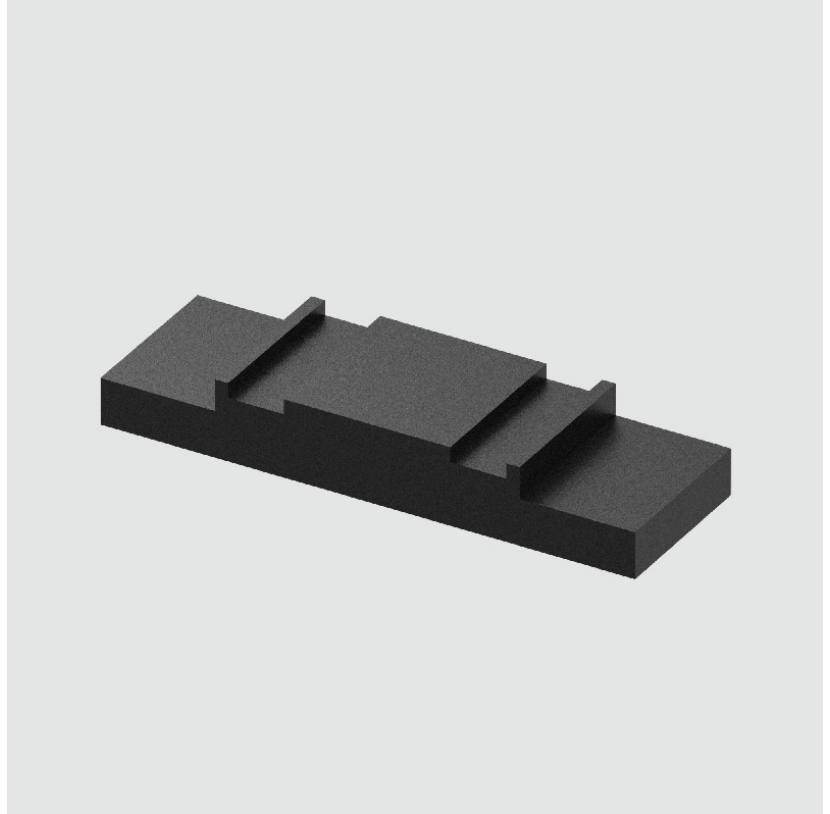

A3CLK50-TRI-SYS COMPONENTS

PROJECT	
TYPE	
NOTES	
QUANTITY	
DATE	

A38817

DESCRIPTION

2Look4 50 MagTrack - Trimless - Frame Alignment Kit

GENERAL

Series: Clicktrack
Subseries: Clicktrack 50
Partner: Prolicht
Division: Architectural

PHYSICAL

Length (mm): 160
Length (in): 6 ⁵/₁₆
Width (mm): 50
Width (in): 1 ¹⁵/₁₆
Height (mm): 19
Height (in): 3/4
Weight (kg): 0.067
Weight (lbs): 0.15
Fixture Finish: BLK
Fixture Material: Plastic

RATINGS AND CERTIFICATIONS

Certified By: Certified for North American Standards
IP rating: IP20