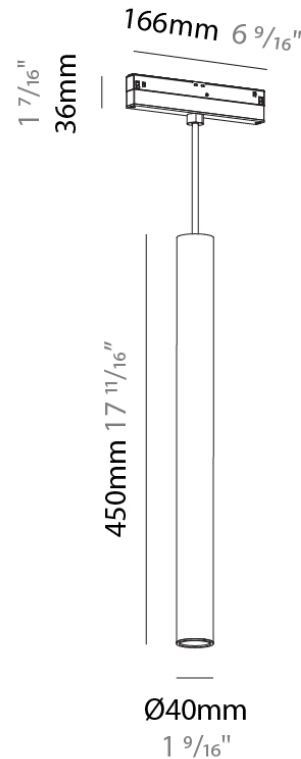

Light Distribution: Downlight _____

PHYSICAL

Aperture Sizes - Downlights: 1" _____

Shape: Cylinder _____

Diameter (mm): 40 _____

Diameter (in): 1 9/16 _____

Height (mm): 450 _____

Height (in): 17 11/16 _____

Max. Overall Height (mm): 2450 _____

Max. Overall Height (in): 96 7/16 _____

Weight (kg): 0.856 _____

Weight (lbs): 1.887 _____

Diffuser: Shine Ring 1-6 _____

Fixture Finish: SSR / BKV / CWI / CRY / HAB / UFT / ITA / RUA / FTG / MYG / LOD / PUS / FRO / FUP / KIA / POP / BLS / SPG / MEY / GOH / CHC / COM / ABZ / JAG / OBR / MOS / ROR _____

Fixture Material: Aluminum _____

Cable Details: 2000mm or 6000mm Cable - Options: White / Black / Orange / Red _____

ELECTRICAL

Input Wattage Range: 10 - 19 W _____

Lamp Type: LED (Zhaga Standard) _____

Input Wattage (W): 10 _____

Total Output Wattage (W): 9.1 _____

Dimming: Non-Dimmable _____

Driver Included: No _____

Driver Location: Remote _____

Driver Type: Constant Voltage - Universal _____

Driver Class: Class 2 _____

Input Voltage (V): 48 _____

Constant Current (mA): 500 _____

Upon Request: 0-10Vdc dimming / DALI dimming _____

LED

Delivered Lumen Range: 500 - 999 lm _____

Number of LEDs: 1 _____

Color Temperature (°K): 2700 / 3000 / 4000 _____

Max. Delivered Lumen (lm): 788 / 829 / 840 _____

Nominal Lumen (lm): 1016 / 1068 / 1082 _____

CRI: >90 CRI _____

OPTICAL

Reflector: 40 / 50 _____

RATINGS AND CERTIFICATIONS

Certified By: Certified for North American Standards _____

IP rating: IP20 _____