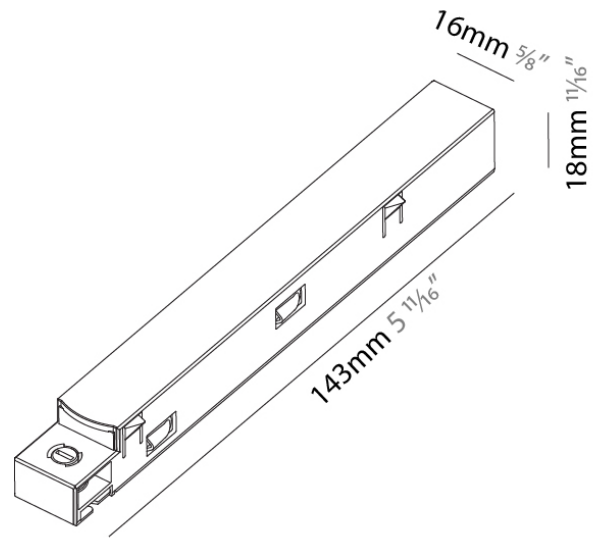

A3CLK50-TRI-SYS COMPONENTS

A38803

DESCRIPTION

Clicktrack - Trimless - 48V Power Feed - Black

GENERAL

Series: Clicktrack
Subseries: Clicktrack 25
Brand: Prolicht
Division: Architectural

PHYSICAL

Shape: Rectangle
Length (mm): 143
Length (in): 5 ¹⁰/₁₆
Width (mm): 16
Width (in): 10/16
Height (mm): 18
Height (in): 11/16
Weight (kg): 0.042
Weight (lbs): 0.09
Fixture Finish: BLK
Fixture Material: Aluminum

RATINGS AND CERTIFICATIONS

Certified By: Certified for North American Standards
IP rating: IP20