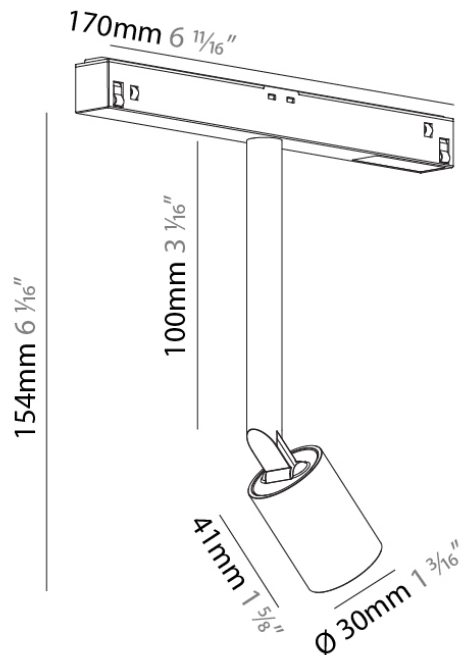

A3CLK50-TRI-SYS COMPONENTS

A3T097-

DESCRIPTION

Centriq - Track Head - 4.3W LED - 2700K / 3000K / 4000K - Lens 24° / 32°

GENERAL

Series: Centriq
Brand: Prolicht
Division: Architectural
Subcategory: Spots

PHYSICAL

Shape: Cylinder
Diameter (mm): 30
Diameter (in): 1 3/16"
Length (mm): 170
Length (in): 6 11/16"
Height (mm): 154
Height (in): 6 1/16"
Light Distribution: Adjustable / Direct
Weight (kg): 0.072
Weight (lbs): 0.159
Fixture Finish: SSR / BKV / CWI / CRY / HAB / UFT / ITA / RUA / FTG / MYG / LOD / PUS / FRO / FUP / KIA / POP / BLS / SPG / MEY / GOH / GUM / CHC / COM / ABZ / JAG / OBR / MOS / ROR
Fixture Material: Aluminum

ELECTRICAL

Input Wattage Range: 1 - 9 W
Lamp Type: LED
Input Wattage (W): 4.3
Total Output Wattage (W): 3.9
Dimming: Non-Dimmable
Driver Included: No
Driver Location: Remote
Driver Type: Constant Voltage - Universal
Driver Class: Class 2
Input Voltage (V): 48
Constant Current (MA): 340
Upon Request: 0-10Vdc dimming / DALI dimming

LED

Delivered Lumen Range: 100 - 499 lm
Number of LEDs: 1
Color Temperature (°K): 2700 / 3000 / 4000
Max. Delivered Lumen (lm): 250 / 270 / 290
Nominal Lumen (lm): 343.9 / 359.9 / 391.8
CRI: >90 CRI
Upon Request: Special Color Temperature ***3500K available in minimum quantities (larger quantities upon request)

OPTICAL

Optic°: 24 / 32
Upon Request: Special Beam Angles

RATINGS AND CERTIFICATIONS

Certified By: Certified for North American Standards
IP rating: IP20