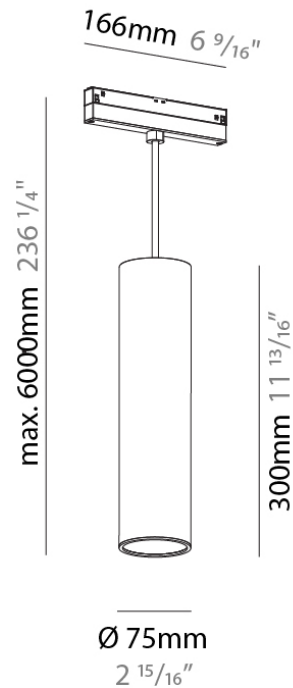

GENERAL

Series: Hangover

Subseries: Hangover 75

Partner: Prolicht

Division: Architectural

Installation: Track

Product Type: Downlight

Mounting Location: Ceiling

Light Distribution: Downlight

PHYSICAL

Aperture Sizes - Downlights: 2"

Shape: Cylinder

Diameter (mm): 75

Diameter (in): 2 15/16

Height (mm): 300

Height (in): 11 13/16

Max. Overall Height (mm): 2300

Max. Overall Height (in): 90 9/16

Weight (kg): 0.666

Weight (lbs): 1.468

Diffuser: Shine Ring 1-6

Fixture Finish: SSR / BKV / CWI / CRY / HAB / UFT / ITA / RUA / FTG / MYG / LOD / PUS / FRO / FUP / KIA / POP / BLS / SPG / MEY / GOH / CHC / COM / ABZ / JAG / OBR / MOS / ROR

Fixture Material: Aluminum

Cable Details: 2000mm or 6000mm Cable - Options: White / Black / Orange / Red

ELECTRICAL

Input Wattage Range: 10 - 19 W

Lamp Type: LED (Zhaga Standard)

Input Wattage (W): 10

Total Output Wattage (W): 8.1

Dimming: Non-Dimmable

Driver Included: No

Driver Location: Remote

Driver Type: Constant Voltage - Universal

Driver Class: Class 2

Input Voltage (V): 48

Constant Current (mA): 500

Upon Request: 0-10Vdc dimming / DALI dimming

LED

Delivered Lumen Range: 500 - 999 lm

Number of LEDs: 1

Color Temperature (°K): 2700 / 3000 / 4000

Max. Delivered Lumen (lm): 898 / 944 / 956

Nominal Lumen (lm): 1016 / 1068 / 1082

CRI: >90 CRI

OPTICAL

Reflector: 18 / 36 / 52

RATINGS AND CERTIFICATIONS

Certified By: Certified for North American Standards

IP rating: IP20