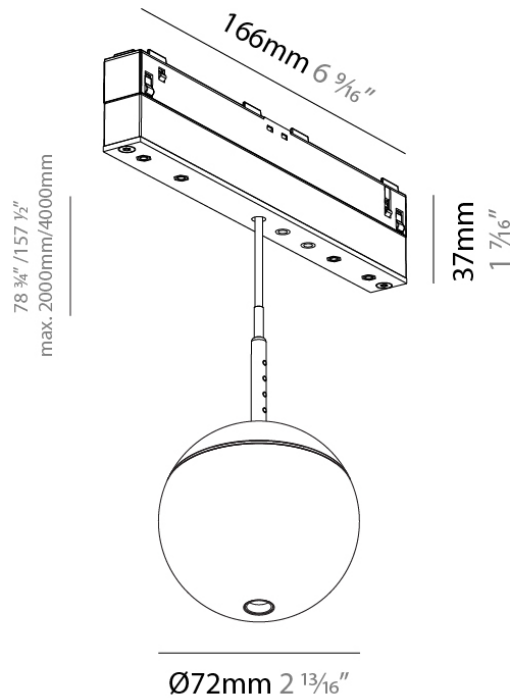

GENERAL

Series: Snooker
Subseries: Snooker Modular System
Brand: Prolicht
Division: Architectural
Subcategory: Spots

PHYSICAL

Shape: Round
Diameter (mm): 72
Diameter (in): 2 ¹³/₁₆
Length (mm): 170
Length (in): 6 ¹¹/₁₆
Height (mm): 72
Height (in): 2 ¹³/₁₆
Max. Overall Height (mm): 2072
Max. Overall Height (in): 81 ⁹/₁₆
Light Distribution: Direct
Weight (kg): 0.506
Weight (lbs): 1.12
Diffuser: Shine Ring 1-6
Fixture Finish: SSR / BKV / CWI / CRY / HAB / UFT / ITA / RUA / FTG / MYG / LOD / PUS / FRO / FUP / KIA / POP / BLS / SPG / MEY / GOH / GUM / CHC / COM / ABZ / JAG / OBR / MOS / ROR
Fixture Material: Aluminum Die Cast

ELECTRICAL

Input Wattage Range: 1 - 9 W
Lamp Type: LED (Zhaga Standard)
Input Wattage (W): 6.4
Total Output Wattage (W): 1.8
Dimming: Non-Dimmable
Driver Included: No
Driver Location: Remote
Driver Type: Constant Voltage - Universal
Driver Class: Class 2
Input Voltage (V): 48
Constant Current (mA): 500
Upon Request: 0-10Vdc dimming

LED

Delivered Lumen Range: 100 - 499 lm
Number of LEDs: 1
Color Temperature (°K): 2700 / 3000 / 4000
Max. Delivered Lumen (lm): 280 / 310 / 330
Nominal Lumen (lm): 448.1 / 483.1 / 513.9
CRI: >90 CRI
Upon Request: Special Color Temperature ***3500K available in minimum quantities (larger quantities upon request)

RATINGS AND CERTIFICATIONS

Certified By: Certified for North American Standards
IP rating: IP20