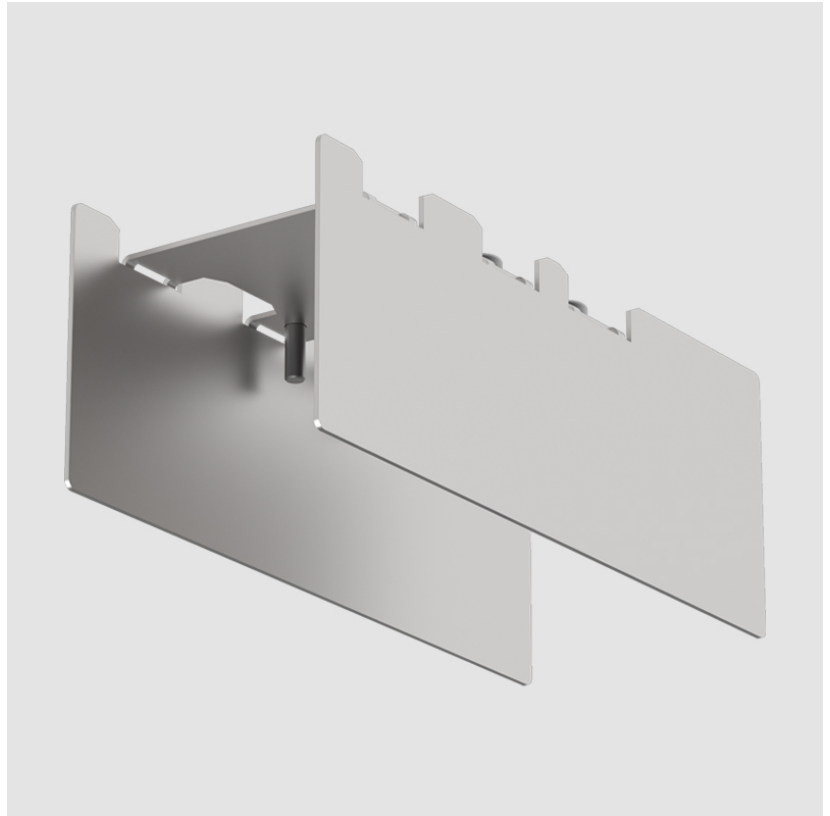

PROJECT	_____
TYPE	_____
NOTES	_____
QUANTITY	_____
DATE	_____

A3D275- COMPONENTS

A380631

DESCRIPTION
Slider - Surface - Linear Connector

GENERAL
Series: Slider
Brand: Prolicht
Division: Architectural

PHYSICAL
Shape: Rectangle
Length (mm): 150
Length (in): 5 ⁷/₈
Width (mm): 56
Width (in): 2 ³/₁₆
Height (mm): 56
Height (in): 2 ³/₁₆
Fixture Material: Extruded Aluminum

LED
CRI: >90 CRI

RATINGS AND CERTIFICATIONS
Certified By: CSA Certified to UL and CSA Standards
IP rating: IP40