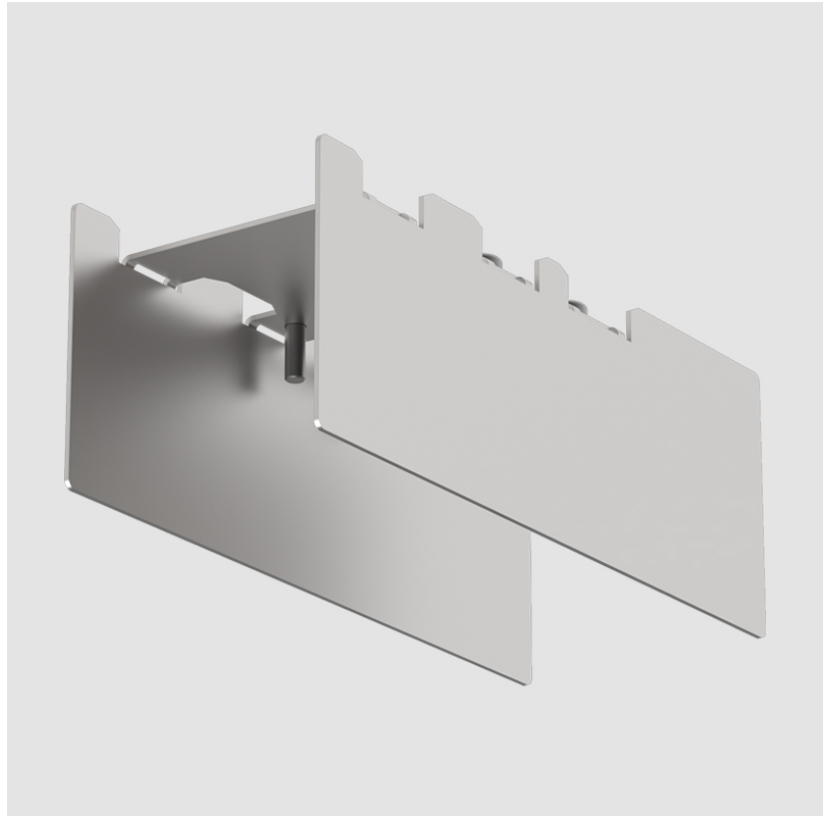

A3D279- COMPONENTS

PROJECT _____

TYPE _____

NOTES _____

QUANTITY _____

DATE _____

A380631

DESCRIPTION

Slider - Surface - Linear Connector

GENERAL

Series: Slider

Brand: Prolicht

Division: Architectural

PHYSICAL

Shape: Rectangle

Length (mm): 150

Length (in): 5 ⁷/₈

Width (mm): 56

Width (in): 2 ³/₁₆

Height (mm): 56

Height (in): 2 ³/₁₆

Fixture Material: Extruded Aluminum

LED

CRI: >90 CRI

RATINGS AND CERTIFICATIONS

Certified By: CSA Certified to UL and CSA Standards

IP rating: IP40