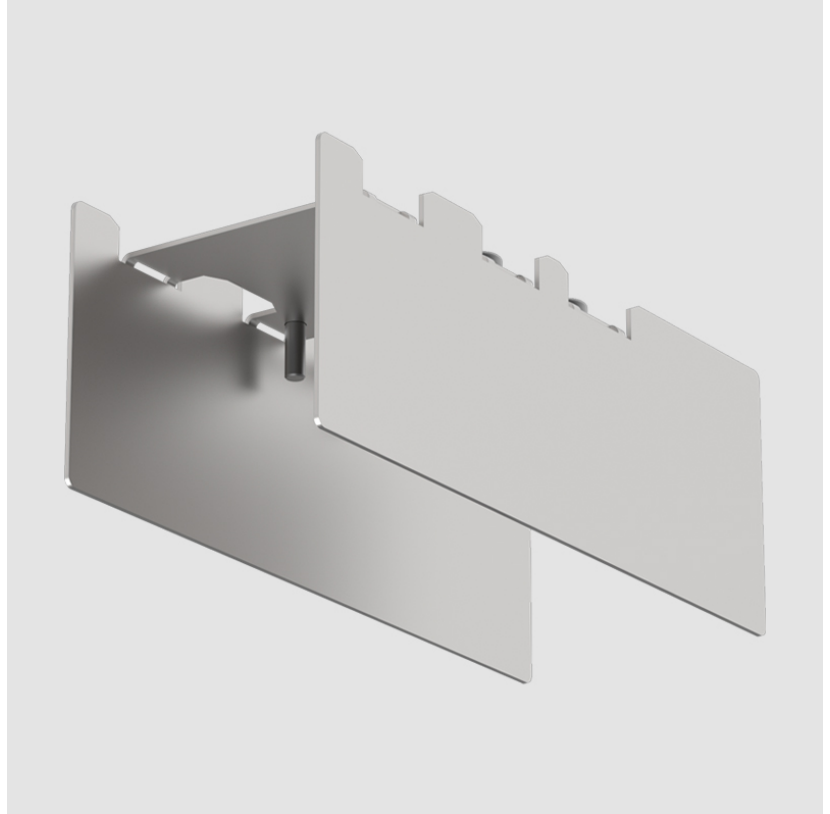

A3D308- COMPONENTS

A380631

DESCRIPTION

Slider - Surface - Linear Connector

GENERAL

Series: Slider

Brand: Prolicht

Division: Architectural

PHYSICAL

Shape: Rectangle

Length (mm): 150

Length (in): 5 ⁷/₈

Width (mm): 56

Width (in): 2 ³/₁₆

Height (mm): 56

Height (in): 2 ³/₁₆

Fixture Material: Extruded Aluminum

LED

CRI: >90 CRI

RATINGS AND CERTIFICATIONS

Certified By: CSA Certified to UL and CSA Standards

IP rating: IP40