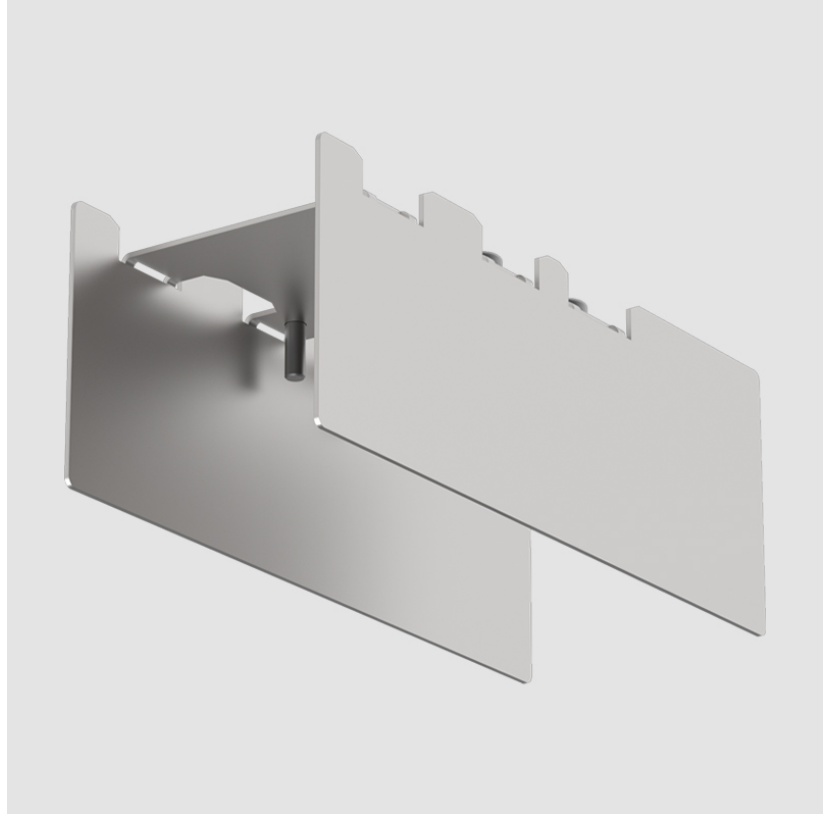

A3D313- COMPONENTS

A380631

DESCRIPTION

Slider - Surface - Linear Connector

GENERAL

Series: Slider

Brand: Prolicht

Division: Architectural

PHYSICAL

Shape: Rectangle

Length (mm): 150

Length (in): 5 ⁷/₈

Width (mm): 56

Width (in): 2 ³/₁₆

Height (mm): 56

Height (in): 2 ³/₁₆

Fixture Material: Extruded Aluminum

LED

CRI: >90 CRI

RATINGS AND CERTIFICATIONS

Certified By: CSA Certified to UL and CSA Standards

IP rating: IP40