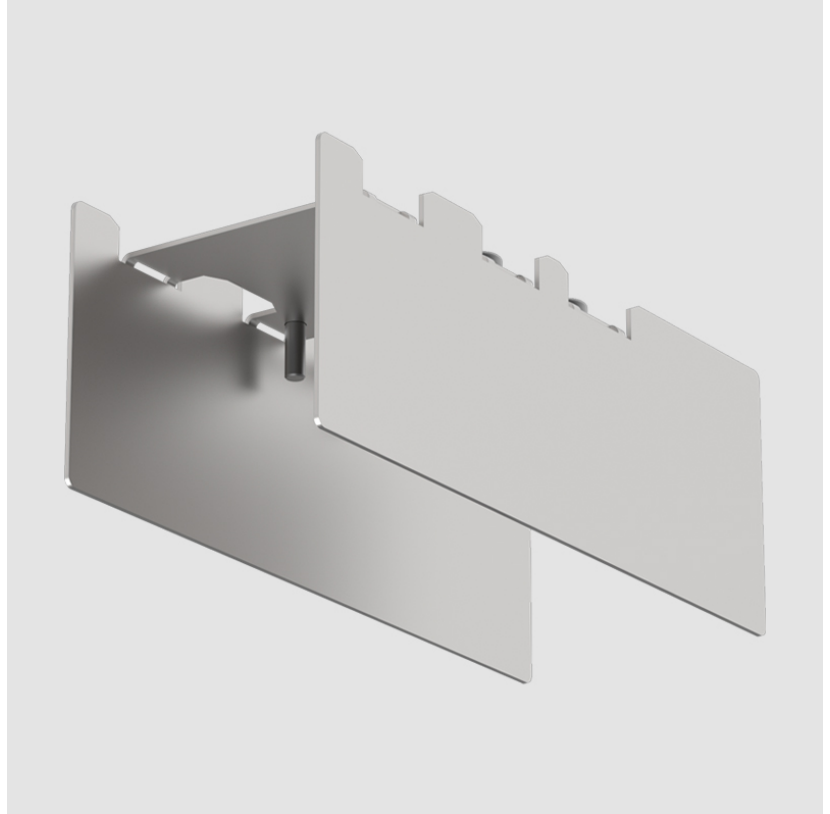

A3D316- COMPONENTS

PROJECT _____

TYPE _____

NOTES _____

QUANTITY _____

DATE _____

A380631

DESCRIPTION

Slider - Surface - Linear Connector

GENERAL

Series: Slider

Brand: Prolicht

Division: Architectural

PHYSICAL

Shape: Rectangle

Length (mm): 150

Length (in): 5 ⁷/₈

Width (mm): 56

Width (in): 2 ³/₁₆

Height (mm): 56

Height (in): 2 ³/₁₆

Fixture Material: Extruded Aluminum

LED

CRI: >90 CRI

RATINGS AND CERTIFICATIONS

Certified By: CSA Certified to UL and CSA Standards

IP rating: IP40