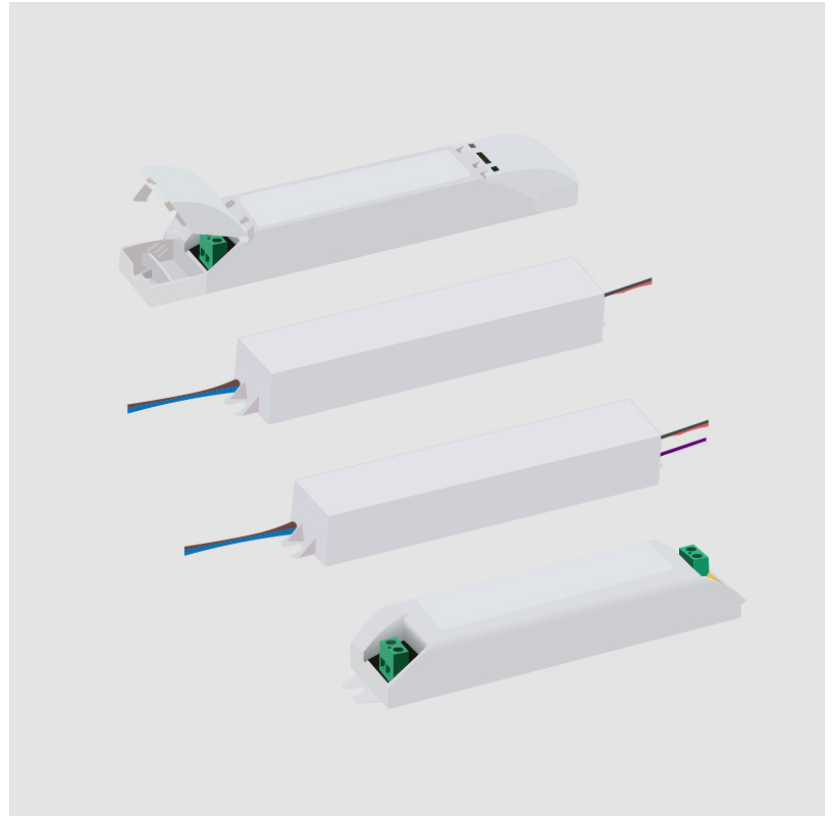

A3D323- COMPONENTS

PROJECT

TYPE

NOTES

QUANTITY

DATE

DND0160700MA

DESCRIPTION

MeanWell - APC-16-700 - Non-dimming - 16.8W - 700mA - 120Vac
- LED power supply

GENERAL

Division: Architectural : Components : LED Drivers

PHYSICAL

Length (mm): 90

Length (in): 3 1/2

Width (mm): 40

Width (in): 1 5/8

Height (mm): 29

Height (in): 1 1/8

Fixture Material: Plastic

ELECTRICAL

Lamp Type: LED

Total Output Wattage (W): 4.5-16.8

Dimming: Non-Dimmable

Driver Type: Constant Current - 120Vac

Driver Class: Class 2

Input Voltage (V): 120

Constant Current (MA): 700

Constant Voltage (V): 9-24

RATINGS AND CERTIFICATIONS

Certified By: UR Listed

IP rating: IP20