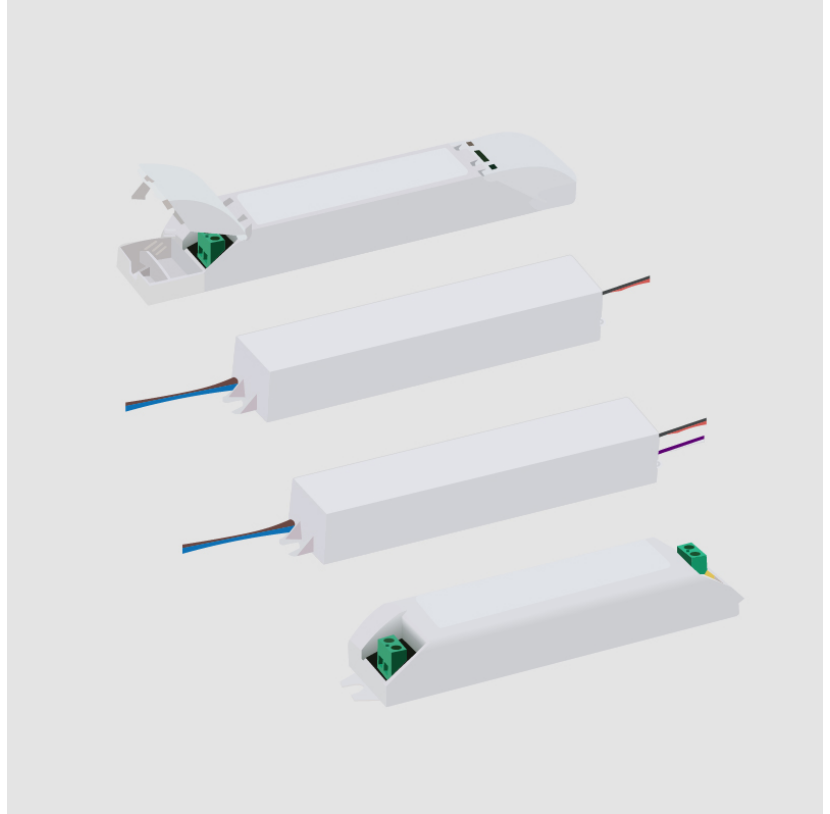

A3D323- COMPONENTS

DTM0120700ES

DESCRIPTION

ERP - ESS015W-700-18 - 0-10Vdc & Phase [Leading and Trailing Edge @120Vac only] dimming - 7-12.6W - 700mA - 120 / 277Vac - LED power supply -Used with ENCP3 -Available with IP68- Outdoor Rated -ENCP20, ENCP22

GENERAL

Division: Architectural

PHYSICAL

Length (mm): 84

Length (in): 3 ⁵/₁₆

Width (mm): 40

Width (in): 1 ⁹/₁₆

Height (mm): 25

Height (in): 1

Weight (kg): 0.154

Weight (lbs): 0.339

Fixture Material: Plastic

ELECTRICAL

Lamp Type: LED

Total Output Wattage (W): 7-12.6

Dimming: Tri-Mode (Non-Dimming and Phase Dimming (120Vac only) and 0-10V Dimming)

Driver Type: Constant Current - Universal

Driver Class: Class 2

Input Voltage (V): 120 - 277

Constant Current (MA): 700

Constant Voltage (V): 10-18

RATINGS AND CERTIFICATIONS

Certified By: UR Listed

Code Compliance: Title 24 commercial Installation

IP rating: Dry / Damp