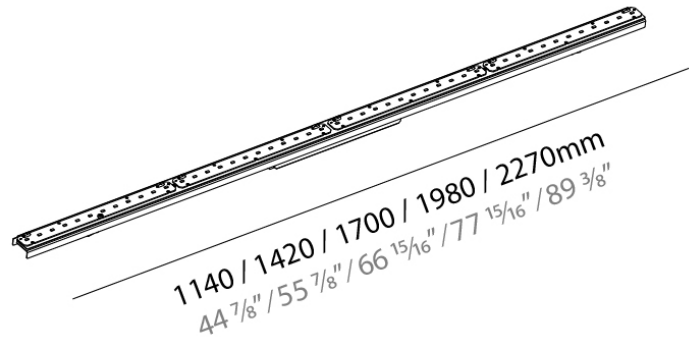

A3FI-SUR-SYS COMPONENTS

A38994-

DESCRIPTION

Bunga / Fino System - Insert - 1980mm - 31.5W / 22.4W [O/P]
(3500K) - LED (Zhaga Standard) - 3000K / 3500K / 4000K CRI >80
LED (Zhaga Standard)

GENERAL

Series: Bunga _____
Brand: Prolicht _____
Division: Architectural _____

PHYSICAL

Shape: Rectangle _____
Length (mm): 1980 _____
Length (in): 77 ¹⁵/₁₆ _____
Width (mm): 36 _____
Width (in): 1 ⁷/₁₆ _____
Height (mm): 60 _____
Height (in): 2 ³/₈ _____
Weight (kg): 2.016 _____
Weight (lbs): 4.44 _____
Fixture Material: Aluminum _____

ELECTRICAL

Input Wattage Range: 30 - 49 W _____
Lamp Type: LED (Zhaga Standard) _____
Input Wattage (W): 31.5 _____
Total Output Wattage (W): 28 / 22.4 (3500K) _____
Dimming: Non-Dimming / Phase Dimming (120Vac only) / 0-10V
Dimming _____
Driver Included: Yes _____
Driver Location: Integrated _____
Driver Type: Constant Current - 120 / 277Vac _____
Driver Class: Class 2 _____
Input Voltage (V): 120 - 277 _____
Constant Current (mA): 350 / 700 (3500K) _____

LED

Color Temperature (°K): 3000 / 3500 / 4000 _____
Max. Delivered Lumen (lm): 3870 / 4008 / 4090 _____
Nominal Lumen (lm): 4970 / 5145 / 5250 _____
CRI: >80 CRI _____
Lamp Life (hrs): 50000 _____

RATINGS AND CERTIFICATIONS

Certified By: Certified for North American Standards _____
IP rating: IP20 _____