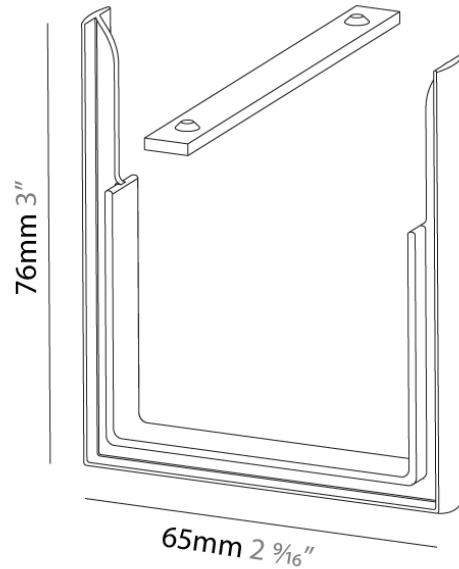

Shape: Rectangle

Length (mm): 56

Length (in): $2 \frac{3}{16}$

Width (mm): 3

Width (in): $\frac{1}{8}$

Height (mm): 72

Height (in): $2 \frac{13}{16}$

Weight (kg): 0.03

Brand: Prolicht

Division: Architectural

PHYSICAL

Shape: Rectangle

Length (mm): 65

Length (in): 2 $\frac{9}{16}$

Width (mm): 10

Width (in): 3/8

Height (mm): 76

Height (in): 3

Weight (kg): 0.017

Weight (lbs): 0.37

Fixture Material: Aluminum

RATINGS AND CERTIFICATIONS

Certified By: Certified for North American Standards

IP rating: IP20

PHYSICAL

Shape: Round
Length (mm): 118
Length (in): 4 ⁵/₈
Width (mm): 6
Width (in): 1/4
Height (mm): 108
Height (in): 4 ¹/₄
Weight (kg): 0.2
Weight (lbs): 0.44
Fixture Finish: SSR / BKV / CWI / CRY / HAB / UFT / ITA / RUA / FTG / MYG / LOD / PUS / FRO / FUP / KIA / POP / BLS / SPG / MEY / GOH / GUM / CHC / COM / ABZ / JAG / OBR / MOS / ROR
Fixture Material: Aluminum