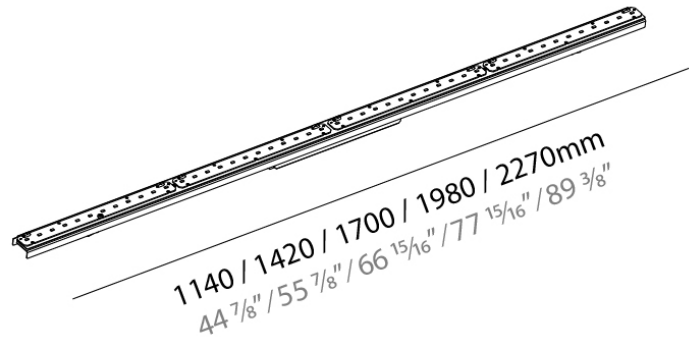

A3FI-SUR-SYS COMPONENTS

A38993-

DESCRIPTION

Bunga / Fino System - Insert - 1700mm - 27W / 19.2W [O/P]
(3500K) - LED (Zhaga Standard) - 3000K / 3500K / 4000K CRI >80
LED (Zhaga Standard)

GENERAL

Series: Bunga _____
Brand: Prolicht _____
Division: Architectural _____

PHYSICAL

Shape: Rectangle _____
Length (mm): 1700 _____
Length (in): 66 ¹⁵/₁₆ _____
Width (mm): 36 _____
Width (in): 1 ⁷/₁₆ _____
Height (mm): 60 _____
Height (in): 2 ³/₈ _____
Fixture Material: Aluminum _____

ELECTRICAL

Input Wattage Range: 30 - 49 W _____
Lamp Type: LED (Zhaga Standard) _____
Input Wattage (W): 27 _____
Total Output Wattage (W): 24 / 19.2 (3500K) _____
Dimming: Non-Dimming / Phase Dimming (120Vac only) / 0-10V Dimming _____
Driver Included: Yes _____
Driver Location: Integrated _____
Driver Type: Constant Current - 120 / 277Vac _____
Driver Class: Class 2 _____
Input Voltage (V): 120 - 277 _____
Constant Current (mA): 350 / 600 (3500K) _____

LED

Color Temperature (°K): 3000 / 3500 / 4000 _____
Max. Delivered Lumen (lm): 3320 / 3440 / 3510 _____
Nominal Lumen (lm): 4260 / 4410 / 4500 _____
CRI: >80 CRI _____
Lamp Life (hrs): 50000 _____

RATINGS AND CERTIFICATIONS

Certified By: Certified for North American Standards _____
IP rating: IP20 _____