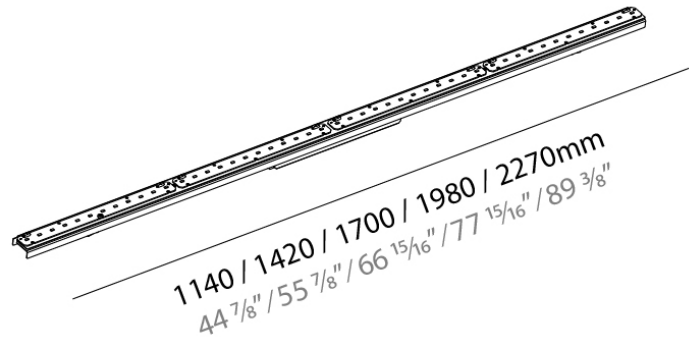

A3FI-SUR-SYS COMPONENTS

A38991-

DESCRIPTION

Bunga / Fino System - Insert - 1140mm / 44 7/8" - 18W / 12.8W [O/P] (3500K) LED (Zhaga Standard) - 3000K / 3500K / 4000K - CRI >80

GENERAL

Series: Bunga
Brand: Prolicht
Division: Architectural

PHYSICAL

Shape: Rectangle
Length (mm): 1140
Length (in): 44 7/8
Width (mm): 36
Width (in): 1 7/16
Height (mm): 60
Height (in): 2 3/8
Weight (kg): 1.275
Weight (lbs): 2.81
Fixture Material: Aluminum

ELECTRICAL

Input Wattage Range: 10 - 19 W
Lamp Type: LED (Zhaga Standard)
Input Wattage (W): 18
Total Output Wattage (W): 16 / 12.8 (3500K)
Dimming: Non-Dimming / Phase Dimming (120Vac only) / 0-10V Dimming
Driver Included: Yes
Driver Location: Integrated
Driver Type: Constant Current - 120 / 277Vac
Driver Class: Class 2
Input Voltage (V): 120 - 277
Constant Current (mA): 350 / 400 (3500K)

LED

Delivered Lumen Range: 2000 - 2999 lm
Color Temperature (°K): 3000 / 3500 / 4000
Max. Delivered Lumen (lm): 2210 / 2293 / 2340
Nominal Lumen (lm): 2840 / 2940 / 3000
CRI: >80 CRI
Lamp Life (hrs): 50000

RATINGS AND CERTIFICATIONS

Certified By: Certified for North American Standards
IP rating: IP20