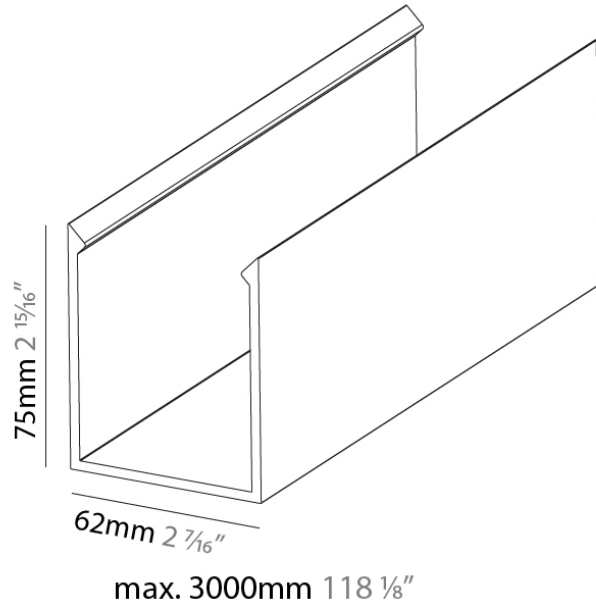

PROJECT	
TYPE	
NOTES	
QUANTITY	
DATE	

A3FI-SUR-SYS COMPONENTS

A3982600

DESCRIPTION

Fino System - Surface/Suspension Opal Diffuser Per Meter - Max 3000mm / 118 1/8"

GENERAL

Series: Fino
Brand: Prolicht
Division: Architectural
Mounting Location: Ceiling

PHYSICAL

Shape: Rectangle
Length (mm): 1000
Length (in): 39 3/8
Width (mm): 62
Width (in): 2 7/16
Height (mm): 75
Height (in): 2 15/16
Weight (kg): 0.75
Weight (lbs): 1.65
Diffuser: PMMA - Opal
Fixture Material: Aluminum

RATINGS AND CERTIFICATIONS

Certified By: Certified for North American Standards
IP rating: IP20