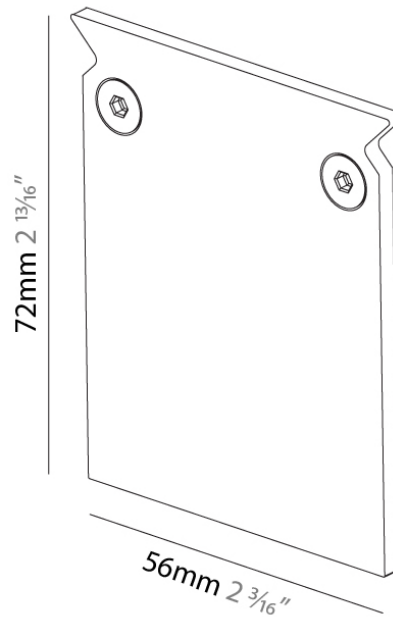

A3FI-SUR-SYS COMPONENTS

PROJECT	_____
TYPE	_____
NOTES	_____
QUANTITY	_____
DATE	_____

A3982800

DESCRIPTION

Fino System - Surface / Suspension End Cap (Opal)

GENERAL

Series: Fino

Brand: Prolicht

Division: Architectural

PHYSICAL

Shape: Rectangle

Length (mm): 56

Length (in): $2 \frac{3}{16}$

Width (mm): 3

Width (in): $\frac{1}{8}$

Height (mm): 72

Height (in): $2 \frac{13}{16}$

Weight (kg): 0.03

Weight (lbs): 0.66

Fixture Material: Aluminum

RATINGS AND CERTIFICATIONS

Certified By: Certified for North American Standards

IP rating: IP20