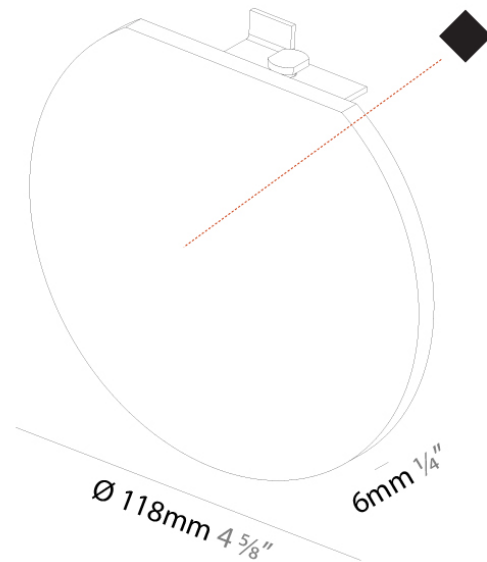

PROJECT
TYPE
NOTES
QUANTITY
DATE

A3FI-SUR-SYS COMPONENTS SURFACE

A39831-

DESCRIPTION

Bunga - Surface - End Cap

GENERAL

Series: Bunga
Brand: Prolicht
Division: Architectural
Mounting Type: Surface
Mounting Location: Ceiling

PHYSICAL

Shape: Round
Length (mm): 118
Length (in): 4 ⁵/₈
Width (mm): 6
Width (in): 1/4
Height (mm): 108
Height (in): 4 ¹/₄
Weight (kg): 0.2
Weight (lbs): 0.44
Fixture Finish: SSR / BKV / CWI / CRY / HAB / UFT / ITA / RUA / FTG / MYG / LOD / PUS / FRO / FUP / KIA / POP / BLS / SPG / MEY / GOH / GUM / CHC / COM / ABZ / JAG / OBR / MOS / ROR
Fixture Material: Aluminum

RATINGS AND CERTIFICATIONS

Certified By: Certified for North American Standards
IP rating: IP20