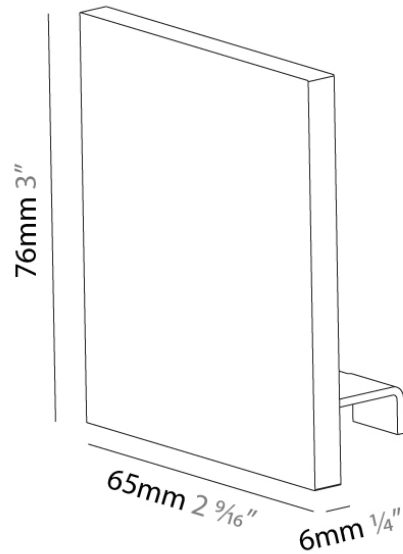

A3FI-SUR-SYS COMPONENTS

PROJECT	
TYPE	
NOTES	
QUANTITY	
DATE	

A39827-

DESCRIPTION

Fino System - Surface/Suspension End Cap (Colored)

GENERAL

Series: Fino

Brand: Prolicht

Division: Architectural

PHYSICAL

Shape: Rectangle

Length (mm): 65

Length (in): 2 ⁷/₁₆

Width (mm): 6

Width (in): 1/4

Height (mm): 76

Height (in): 3

Weight (kg): 0.112

Load Resistance (lbs): 0.25

Fixture Finish: SSR / BKV / CWI / CRY / HAB / UFT / ITA / RUA / FTG / MYG / LOD / PUS / FRO / FUP / KIA / POP / BLS / SPG / MEY / GOH / GUM / CHC / COM / ABZ / JAG / OBR / MOS / ROR

Fixture Material: Aluminum

RATINGS AND CERTIFICATIONS

Certified By: Certified for North American Standards

IP rating: IP20