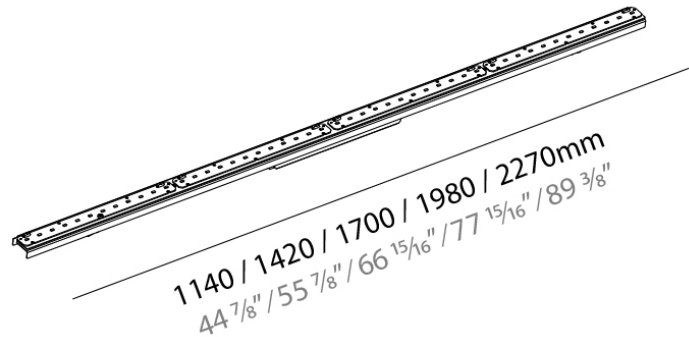

A3FI-SUR-SYS COMPONENTS

A38995-

DESCRIPTION

Bunga / Fino System - Insert - 2270mm / 89 3/8" - 36W / 25.6W [O/P] (3500K) LED (Zhaga Standard) - 3000K / 3500K / 4000K - CRI >80

GENERAL

Series: Bunga _____
Brand: Prolicht _____
Division: Architectural _____

PHYSICAL

Shape: Rectangle _____
Length (mm): 2270 _____
Length (in): 89 3/8 _____
Width (mm): 36 _____
Width (in): 1 7/16 _____
Height (mm): 60 _____
Height (in): 2 3/8 _____
Weight (kg): 2.305 _____
Weight (lbs): 5.08 _____
Fixture Material: Aluminum _____

ELECTRICAL

Input Wattage Range: 30 - 49 W _____
Lamp Type: LED (Zhaga Standard) _____
Input Wattage (W): 36 _____
Total Output Wattage (W): 32 / 25.6 (3500K) _____
Dimming: Non-Dimming / Phase Dimming (120Vac only) / 0-10V Dimming _____
Driver Included: Yes _____
Driver Location: Integrated _____
Driver Type: Constant Current - 120 / 277Vac _____
Driver Class: Class 2 _____
Input Voltage (V): 120 - 277 _____
Constant Current (mA): 350 / 400 (3500K) _____

LED

Delivered Lumen Range: 3000 - 4999 lm _____
Color Temperature (°K): 3000 / 3500 / 4000 _____
Max. Delivered Lumen (lm): 4420 / 4577 / 4670 _____
Nominal Lumen (lm): 5680 / 5880 / 6000 _____
CRI: >80 CRI _____
Lamp Life (hrs): 50000 _____

RATINGS AND CERTIFICATIONS

Certified By: Certified for North American Standards _____
IP rating: IP20 _____