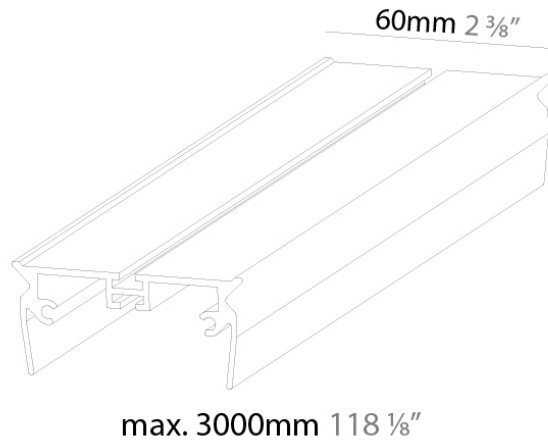

A3FI-SUR-SYS COMPONENTS SURFACE

A3240003

DESCRIPTION

Bunga / Fino System - Surface Profile Per Meter (Crystal White 03 Only) - Max 3000mm / 118 1/8"

GENERAL

Series: Bunga
Brand: Prolicht
Division: Architectural
Mounting Type: Surface
Mounting Location: Ceiling
Subcategory: Profile

PHYSICAL

Shape: Rectangle
Length (mm): 1000
Length (in): 39 3/8
Width (mm): 60
Width (in): 2 3/8
Height (mm): 28
Height (in): 1 1/8
Weight (kg): 0.8
Weight (lbs): 1.76
Fixture Material: Aluminum

ELECTRICAL

Lamp Type: LED (Zhaga Standard)

RATINGS AND CERTIFICATIONS

Certified By: Certified for North American Standards
IP rating: IP20