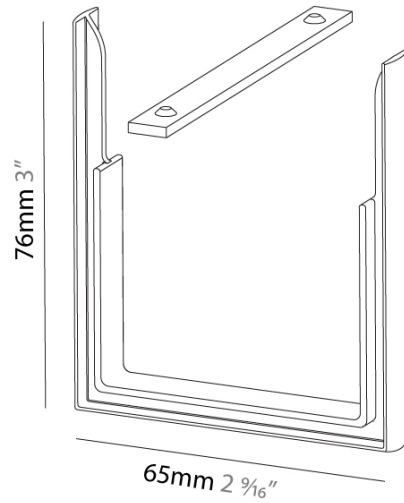

A3FI-SUS-SYS COMPONENTS

A3982900

DESCRIPTION
Fino System - Surface / Suspension Linear Coupler

GENERAL
Series: Fino
Partner: Prolicht
Division: Architectural

PHYSICAL
Shape: Rectangle
Length (mm): 65
Length (in): 2 ⁷/₁₆
Width (mm): 10
Width (in): 3/8
Height (mm): 76
Height (in): 3
Weight (kg): 0.017
Weight (lbs): 0.37
Fixture Material: Aluminum

RATINGS AND CERTIFICATIONS
Certified By: Certified for North American Standards
IP rating: IP20

PROJECT	_____
TYPE	_____
NOTES	_____
QUANTITY	_____
DATE	_____