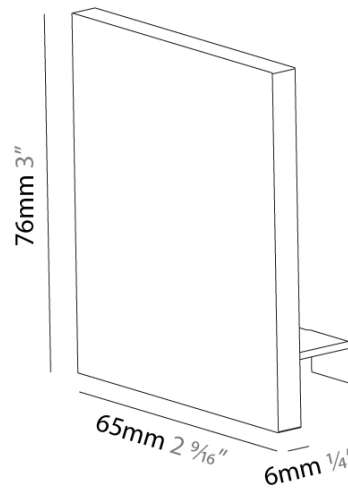

A3FI-SUS-SYS COMPONENTS

A39827-

DESCRIPTION
Fino System - Surface/Suspension End Cap (Colored)

GENERAL

Series: Fino
Partner: Prolicht
Division: Architectural

PHYSICAL

Shape: Rectangle
Length (mm): 65
Length (in): 2 5/16
Width (mm): 6
Width (in): 1/4
Height (mm): 76
Height (in): 3
Weight (kg): 0.112
Load Resistance (lbs): 0.25
Fixture Finish: SSR / BKV / CWI / CRY / HAB / UFT / ITA / RUA / FTG / MYG / LOD / PUS / FRO / FUP / KIA / POP / BLS / SPG / MEY / GOH / CHC / COM / ABZ / JAG / OBR / MOS / ROR
Fixture Material: Aluminum

RATINGS AND CERTIFICATIONS

Certified By: Certified for North American Standards
IP rating: IP20

PROJECT _____
TYPE _____
NOTES _____
QUANTITY _____
DATE _____