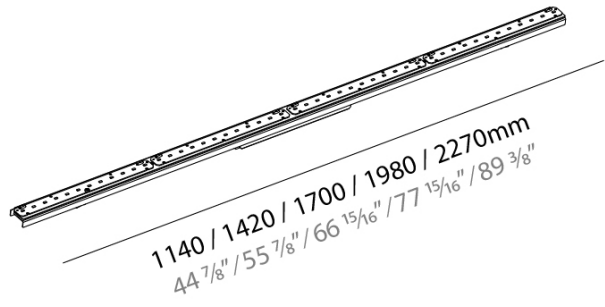

A3FI-SUS-SYS COMPONENTS

PROJECT	_____
TYPE	_____
NOTES	_____
QUANTITY	_____
DATE	_____

A38993-

DESCRIPTION
Bunga / Fino System - Insert - 1700mm - 27W / 19.2W [O/P]
(3500K) - LED (Zhaga Standard) - 3000K / 3500K / 4000K CRI >80
LED (Zhaga Standard)

GENERAL

Series: Bunga
Brand: Prolicht
Division: Architectural

PHYSICAL

Shape: Rectangle
Length (mm): 1700
Length (in): 66 ¹⁵/₁₆
Width (mm): 36
Width (in): 1 ¹/₁₆
Height (mm): 60
Height (in): 2 ³/₈
Fixture Material: Aluminum

ELECTRICAL

Input Wattage Range: 30 - 49 W
Lamp Type: LED (Zhaga Standard)
Input Wattage (W): 27
Total Output Wattage (W): 24 / 19.2 (3500K)
Dimming: Non-Dimming / Phase Dimming (120Vac only) / 0-10V Dimming
Driver Included: Yes
Driver Location: Integrated
Driver Type: Constant Current - 120 / 277Vac
Driver Class: Class 2
Input Voltage (V): 120 - 277
Constant Current (mA): 350 / 600 (3500K)

LED

Color Temperature (°K): 3000 / 3500 / 4000
Max. Delivered Lumen (lm): 3320 / 3440 / 3510
Nominal Lumen (lm): 4260 / 4410 / 4500
CRI: >80 CRI
Lamp Life (hrs): 50000

RATINGS AND CERTIFICATIONS

Certified By: Certified for North American Standards
IP rating: IP20