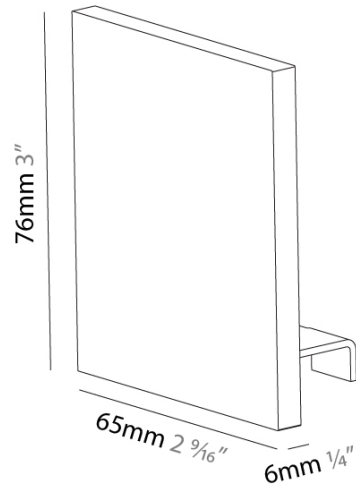

A3FI-SUS-SYS COMPONENTS

A39827-

DESCRIPTION
Fino System - Surface/Suspension End Cap (Colored)

GENERAL

Series: Fino
Brand: Prolicht
Division: Architectural

PHYSICAL

Shape: Rectangle
Length (mm): 65
Length (in): 2 5/16
Width (mm): 6
Width (in): 1/4
Height (mm): 76
Height (in): 3
Weight (kg): 0.112
Load Resistance (lbs): 0.25
Fixture Finish: SSR / BKV / CWI / CRY / HAB / UFT / ITA / RUA / FTG / MYG / LOD / PUS / FRO / FUP / KIA / POP / BLS / SPG / MEY / GOH / GUM / CHC / COM / ABZ / JAG / OBR / MOS / ROR
Fixture Material: Aluminum

RATINGS AND CERTIFICATIONS

Certified By: Certified for North American Standards
IP rating: IP20

PROJECT _____
TYPE _____
NOTES _____
QUANTITY _____
DATE _____