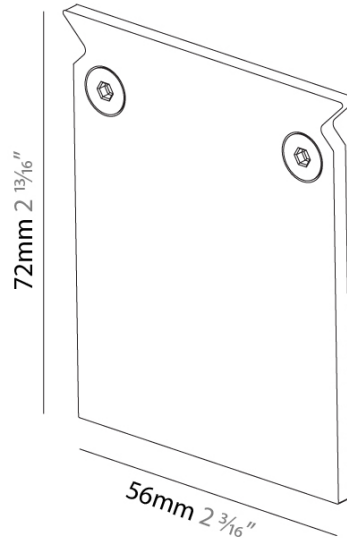

A3FI-SUS-SYS COMPONENTS

A3982800

DESCRIPTION
Fino System - Surface / Suspension End Cap (Opal)

GENERAL

Series: Fino
Brand: Prolicht
Division: Architectural

PHYSICAL

Shape: Rectangle
Length (mm): 56
Length (in): $2 \frac{3}{16}$
Width (mm): 3
Width (in): $\frac{1}{8}$
Height (mm): 72
Height (in): $2 \frac{13}{16}$
Weight (kg): 0.03
Weight (lbs): 0.66
Fixture Material: Aluminum

RATINGS AND CERTIFICATIONS

Certified By: Certified for North American Standards
IP rating: IP20

PROJECT _____
TYPE _____
NOTES _____
QUANTITY _____
DATE _____