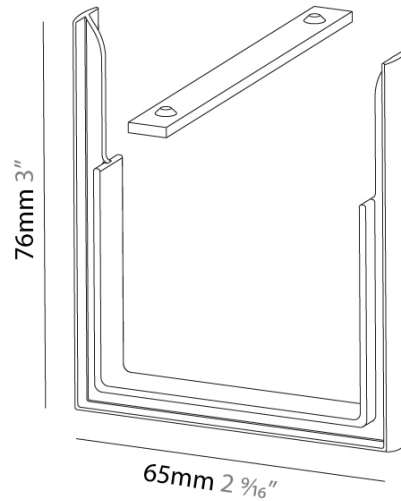

A3FI-SUS-SYS COMPONENTS

PROJECT	_____
TYPE	_____
NOTES	_____
QUANTITY	_____
DATE	_____

A3982900

DESCRIPTION
Fino System - Surface / Suspension Linear Coupler

GENERAL
Series: Fino
Partner: Prolicht
Division: Architectural

PHYSICAL
Shape: Rectangle
Length (mm): 65
Length (in): 2 ⁷/₁₆
Width (mm): 10
Width (in): 3/8
Height (mm): 76
Height (in): 3
Weight (kg): 0.017
Weight (lbs): 0.37
Fixture Material: Aluminum

RATINGS AND CERTIFICATIONS
Certified By: Certified for North American Standards
IP rating: IP20