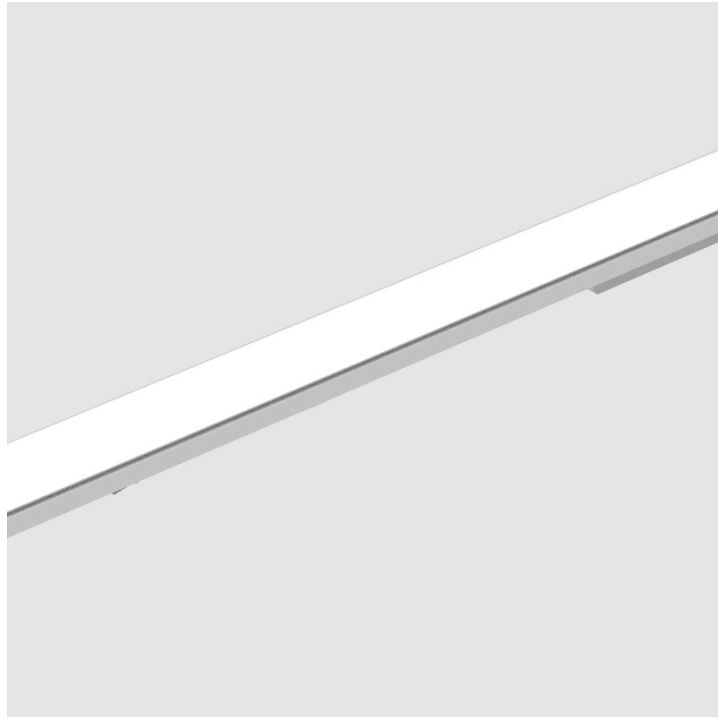

A3FI-SUS-SYS COMPONENTS

A38995-

DESCRIPTION
Bunga / Fino System - Insert - 2270mm / 89 3/8" - 36W / 25.6W
[O/P] (3500K) LED (Zhaga Standard) - 3000K / 3500K / 4000K -
CRI >80

GENERAL

Series: Bunga _____
Brand: Prolicht _____
Division: Architectural _____

PHYSICAL

Shape: Rectangle _____
Length (mm): 2270 _____
Length (in): 89 3/8 _____
Width (mm): 36 _____
Width (in): 1 1/16 _____
Height (mm): 60 _____
Height (in): 2 3/8 _____
Weight (kg): 2.305 _____
Weight (lbs): 5.08 _____
Fixture Material: Aluminum _____

ELECTRICAL

Input Wattage Range: 30 - 49 W _____
Lamp Type: LED (Zhaga Standard) _____
Input Wattage (W): 36 _____
Total Output Wattage (W): 32 / 25.6 (3500K) _____
Dimming: Non-Dimming / Phase Dimming (120Vac only) / 0-10V
Dimming _____
Driver Included: Yes _____
Driver Location: Integrated _____
Driver Type: Constant Current - 120 / 277Vac _____
Driver Class: Class 2 _____
Input Voltage (V): 120 - 277 _____
Constant Current (mA): 350 / 400 (3500K) _____

LED

Delivered Lumen Range: 3000 - 4999 lm _____
Color Temperature (°K): 3000 / 3500 / 4000 _____
Max. Delivered Lumen (lm): 4420 / 4577 / 4670 _____
Nominal Lumen (lm): 5680 / 5880 / 6000 _____
CRI: >80 CRI _____
Lamp Life (hrs): 50000 _____

RATINGS AND CERTIFICATIONS

Certified By: Certified for North American Standards _____
IP rating: IP20 _____