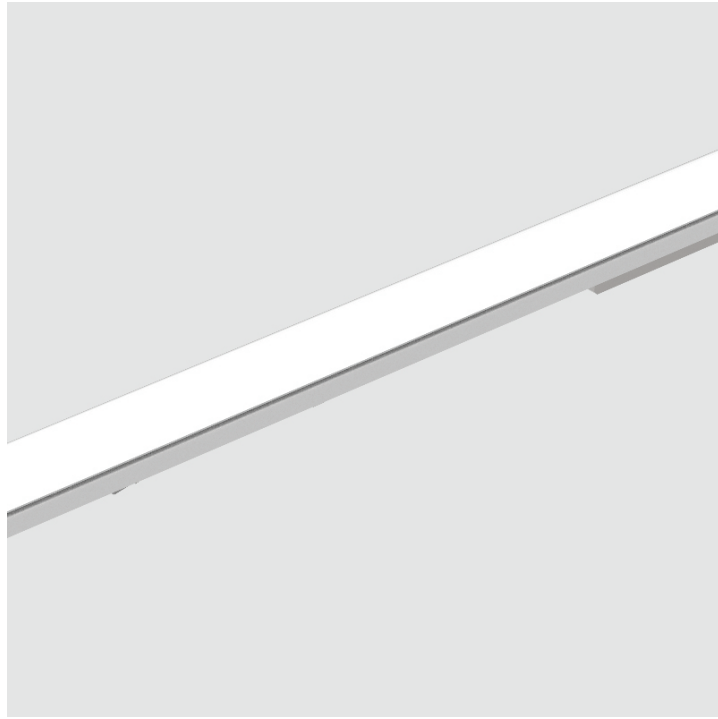

PROJECT _____
TYPE _____
NOTES _____
QUANTITY _____
DATE _____

A3FI-SUS-SYS COMPONENTS

A38994-

DESCRIPTION
Bunga / Fino System - Insert - 1980mm - 31.5W / 22.4W [O/P]
(3500K) - LED (Zhaga Standard) - 3000K / 3500K / 4000K CRI >80
LED (Zhaga Standard)

GENERAL

Series: Bunga _____
Brand: Prolicht _____
Division: Architectural _____

PHYSICAL

Shape: Rectangle _____
Length (mm): 1980 _____
Length (in): 77 ¹⁵/₁₆ _____
Width (mm): 36 _____
Width (in): 1 ⁷/₁₆ _____
Height (mm): 60 _____
Height (in): 2 ³/₈ _____
Weight (kg): 2.016 _____
Weight (lbs): 4.44 _____
Fixture Material: Aluminum _____

ELECTRICAL

Input Wattage Range: 30 - 49 W _____
Lamp Type: LED (Zhaga Standard) _____
Input Wattage (W): 31.5 _____
Total Output Wattage (W): 28 / 22.4 (3500K) _____
Dimming: Non-Dimming / Phase Dimming (120Vac only) / 0-10V Dimming _____
Driver Included: Yes _____
Driver Location: Integrated _____
Driver Type: Constant Current - 120 / 277Vac _____
Driver Class: Class 2 _____
Input Voltage (V): 120 - 277 _____
Constant Current (mA): 350 / 700 (3500K) _____

LED

Color Temperature (°K): 3000 / 3500 / 4000 _____
Max. Delivered Lumen (lm): 3870 / 4008 / 4090 _____
Nominal Lumen (lm): 4970 / 5145 / 5250 _____
CRI: >80 CRI _____
Lamp Life (hrs): 50000 _____

RATINGS AND CERTIFICATIONS

Certified By: Certified for North American Standards _____
IP rating: IP20 _____