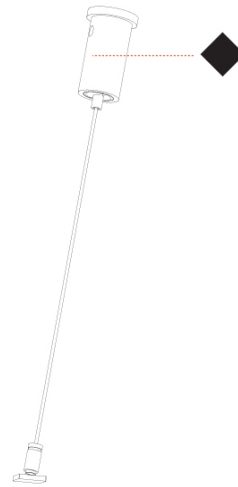

A3FI-SUS-SYS COMPONENTS

A39009-

DESCRIPTION
Suspension Cable with Quick Release 6000mm

GENERAL

Partner: Prolight
Division: Architectural

PHYSICAL

Diameter (mm): 19
Length (mm): 6,000
Width (mm): 65mm 2 9/16"
Height (mm): 22
Max. Overall Height (mm): 6,000

PROJECT	_____
TYPE	_____
NOTES	_____
QUANTITY	_____
DATE	_____

max. distance: 1800mm 70 7/8"