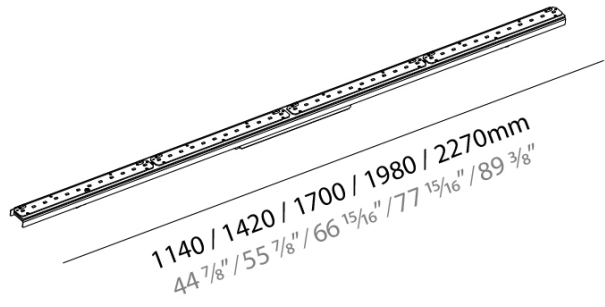

PROJECT	_____
TYPE	_____
NOTES	_____
QUANTITY	_____
DATE	_____

A3FI-SUS-SYS COMPONENTS

A38993-

DESCRIPTION
Bunga / Fino System - Insert - 1700mm - 27W / 19.2W [O/P]
(3500K) - LED (Zhaga Standard) - 3000K / 3500K / 4000K CRI >80
LED (Zhaga Standard)

GENERAL

Series: Bunga _____
Partner: Prolicht _____
Division: Architectural _____

PHYSICAL

Shape: Rectangle _____
Length (mm): 1700 _____
Length (in): 66 ¹⁵/₁₆ _____
Width (mm): 36 _____
Width (in): 1 ¹/₁₆ _____
Height (mm): 60 _____
Height (in): 2 ³/₈ _____
Fixture Material: PMMA / Aluminum _____

ELECTRICAL

Input Wattage Range: 30 - 49 W _____
Lamp Type: LED (Zhaga Standard) _____
Input Wattage (W): 27 _____
Total Output Wattage (W): 24 / 19.2 (3500K) _____
Dimming: Non-Dimming / Phase Dimming (120Vac only) / 0-10V
Dimming _____
Driver Included: Yes _____
Driver Location: Integrated _____
Driver Type: Constant Current - 120 / 277Vac _____
Driver Class: Class 2 _____
Input Voltage (V): 120 - 277 _____
Constant Current (mA): 350 / 600 (3500K) _____

LED

Color Temperature (°K): 3000 / 3500 / 4000 _____
Max. Delivered Lumen (lm): 3320 / 3440 / 3510 _____
Nominal Lumen (lm): 4260 / 4410 / 4500 _____
CRI: >80 CRI _____
Lamp Life (hrs): 50000 _____

RATINGS AND CERTIFICATIONS

Certified By: Certified for North American Standards _____
IP rating: IP20 _____