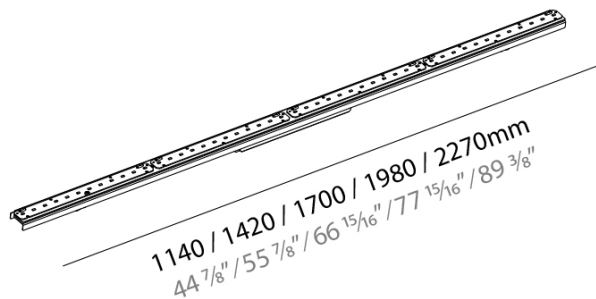

PROJECT _____
TYPE _____
NOTES _____
QUANTITY _____
DATE _____

A3FI-SUS-SYS COMPONENTS

A38994-

DESCRIPTION
Bunga / Fino System - Insert - 1980mm - 31.5W / 22.4W [O/P]
(3500K) - LED (Zhaga Standard) - 3000K / 3500K / 4000K CRI >80
LED (Zhaga Standard)

GENERAL

Series: Bunga _____
Partner: Prolicht _____
Division: Architectural _____

PHYSICAL

Shape: Rectangle _____
Length (mm): 1980 _____
Length (in): 77 ¹⁵/₁₆ _____
Width (mm): 36 _____
Width (in): 1 ⁷/₁₆ _____
Height (mm): 60 _____
Height (in): 2 ³/₈ _____
Weight (kg): 2.016 _____
Weight (lbs): 4.44 _____
Fixture Material: PMMA / Aluminum _____

ELECTRICAL

Input Wattage Range: 30 - 49 W _____
Lamp Type: LED (Zhaga Standard) _____
Input Wattage (W): 31.5 _____
Total Output Wattage (W): 28 / 22.4 (3500K) _____
Dimming: Non-Dimming / Phase Dimming (120Vac only) / 0-10V
Dimming _____
Driver Included: Yes _____
Driver Location: Integrated _____
Driver Type: Constant Current - 120 / 277Vac _____
Driver Class: Class 2 _____
Input Voltage (V): 120 - 277 _____
Constant Current (mA): 350 / 700 (3500K) _____

LED

Color Temperature (°K): 3000 / 3500 / 4000 _____
Max. Delivered Lumen (lm): 3870 / 4008 / 4090 _____
Nominal Lumen (lm): 4970 / 5145 / 5250 _____
CRI: >80 CRI _____
Lamp Life (hrs): 50000 _____

RATINGS AND CERTIFICATIONS

Certified By: Certified for North American Standards _____
IP rating: IP20 _____