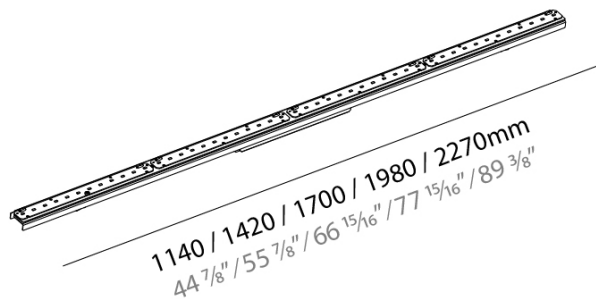

PROJECT _____
TYPE _____
NOTES _____
QUANTITY _____
DATE _____

A3FI-SUS-SYS COMPONENTS

A38992-

DESCRIPTION
Bunga / Fino System - Insert - 1420mm / 55 7/8" - 22.5W / 16W
[O/P] (3500K) LED (Zhaga Standard) - 3000K / 3500K / 4000K -
CRI >80

GENERAL

Series: Bunga _____
Brand: Prolicht _____
Division: Architectural _____

PHYSICAL

Shape: Rectangle _____
Length (mm): 1420 _____
Length (in): 55 7/8 _____
Width (mm): 36 _____
Width (in): 1 1/16 _____
Height (mm): 60 _____
Height (in): 2 3/8 _____
Weight (kg): 1.524 _____
Weight (lbs): 3.36 _____
Fixture Material: Aluminum _____

ELECTRICAL

Input Wattage Range: 20 - 29 W _____
Lamp Type: LED (Zhaga Standard) _____
Input Wattage (W): 22.5 _____
Total Output Wattage (W): 20 / 16 (3500K) _____
Dimming: Non-Dimming / Phase Dimming (120Vac only) / 0-10V
Dimming _____
Driver Included: Yes _____
Driver Location: Integrated _____
Driver Type: Constant Current - 120 / 277Vac _____
Driver Class: Class 2 _____
Input Voltage (V): 120 - 277 _____
Constant Current (mA): 350 / 500 (3500K) _____

LED

Delivered Lumen Range: 2000 - 2999 lm _____
Color Temperature (°K): 3000 / 3500 / 4000 _____
Max. Delivered Lumen (lm): 2270 / 2862 / 2920 _____
Nominal Lumen (lm): 3550 / 3675 / 3750 _____
CRI: >80 CRI _____
Lamp Life (hrs): 50000 _____

RATINGS AND CERTIFICATIONS

Certified By: Certified for North American Standards _____
IP rating: IP20 _____