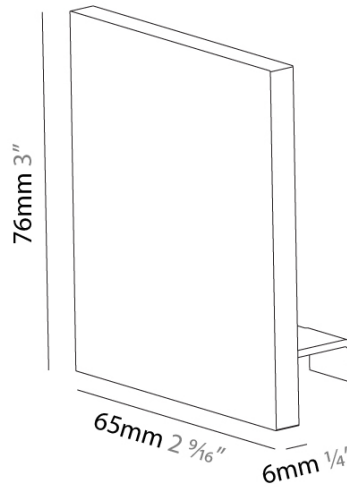

A3FI-SUS-SYS COMPONENTS

PROJECT _____

TYPE _____

NOTES _____

QUANTITY _____

DATE _____

A39827-

DESCRIPTION
Fino System - Surface/Suspension End Cap (Colored)

GENERAL

Series: Fino _____
Partner: Prolicht _____
Division: Architectural _____

PHYSICAL

Shape: Rectangle _____
Length (mm): 65 _____
Length (in): 2 7/16 _____
Width (mm): 6 _____
Width (in): 1/4 _____
Height (mm): 76 _____
Height (in): 3 _____
Weight (kg): 0.112 _____
Load Resistance (lbs): 0.25 _____
Fixture Finish: SSR / BKV / CWI / CRY / HAB / UFT / ITA / RUA / FTG / MYG / LOD / PUS / FRO / FUP / KIA / POP / BLS / SPG / MEY / GOH / CHC / COM / ABZ / JAG / OBR / MOS / ROR _____
Fixture Material: Aluminum _____

RATINGS AND CERTIFICATIONS

Certified By: Certified for North American Standards _____
IP rating: IP20 _____