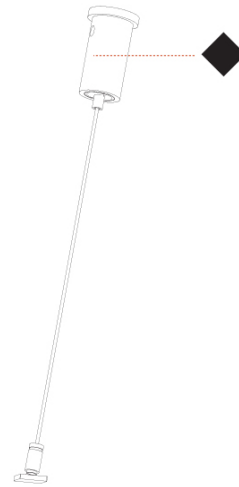

A3FI-SUS-SYS COMPONENTS

A39009-

DESCRIPTION
Suspension Cable with Quick Release 6000mm

GENERAL

Brand: Prolicht
Division: Architectural

PHYSICAL

Diameter (mm): 19
Length (mm): 6,000
Width (mm): 65mm 2 9/16"
Height (mm): 22
Max. Overall Height (mm): 6,000

PROJECT
TYPE
NOTES
QUANTITY
DATE

max. distance: 1800mm 70 7/8"