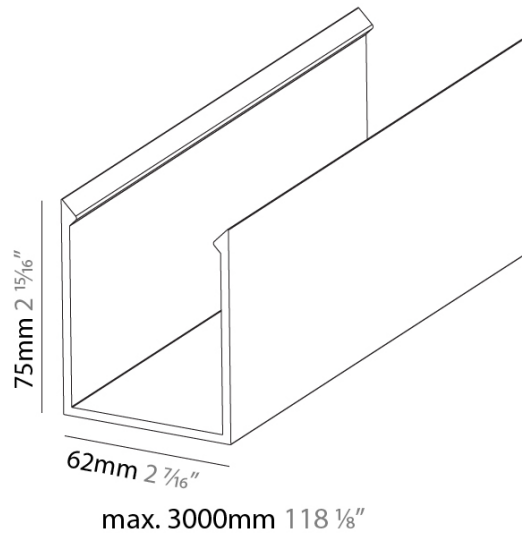

A3FI-SUS-SYS COMPONENTS

PROJECT	_____
TYPE	_____
NOTES	_____
QUANTITY	_____
DATE	_____

A3982600

DESCRIPTION
Fino System - Surface/Suspension Opal Diffuser Per Meter - Max 3000mm / 118 1/8"

GENERAL

Series: Fino _____
Partner: Prolicht _____
Division: Architectural _____
Mounting Location: Ceiling _____

PHYSICAL

Shape: Rectangle _____
Length (mm): 1000 _____
Length (in): 39 3/8 _____
Width (mm): 62 _____
Width (in): 2 7/16 _____
Height (mm): 75 _____
Height (in): 2 15/16 _____
Weight (kg): 0.75 _____
Weight (lbs): 1.65 _____
Diffuser: PMMA - Opal _____
Fixture Material: Aluminum _____

RATINGS AND CERTIFICATIONS

Certified By: Certified for North American Standards _____
IP rating: IP20 _____