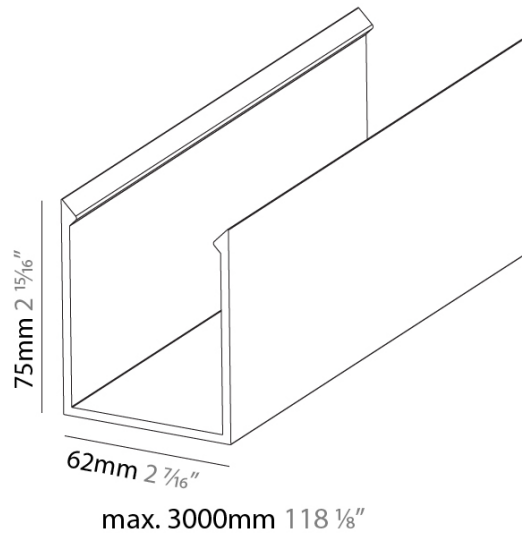

A3FI-SUS-SYS COMPONENTS

PROJECT _____
TYPE _____
NOTES _____
QUANTITY _____
DATE _____

A3982600

DESCRIPTION
Fino System - Surface/Suspension Opal Diffuser Per Meter - Max
3000mm / 118 1/8"

GENERAL

Series: Fino _____
Brand: Prolicht _____
Division: Architectural _____
Mounting Location: Ceiling _____

PHYSICAL

Shape: Rectangle _____
Length (mm): 1000 _____
Length (in): 39 3/8 _____
Width (mm): 62 _____
Width (in): 2 7/16 _____
Height (mm): 75 _____
Height (in): 2 15/16 _____
Weight (kg): 0.75 _____
Weight (lbs): 1.65 _____
Diffuser: PMMA - Opal _____
Fixture Material: Aluminum _____

RATINGS AND CERTIFICATIONS

Certified By: Certified for North American Standards _____
IP rating: IP20 _____