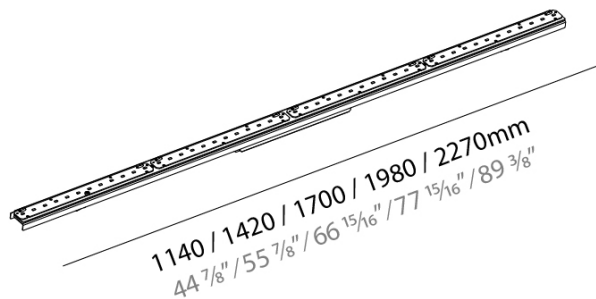

PROJECT	_____
TYPE	_____
NOTES	_____
QUANTITY	_____
DATE	_____

A3FI-SUS-SYS COMPONENTS

A38991-

DESCRIPTION
Bunga / Fino System - Insert - 1140mm / 44 7/8" - 18W / 12.8W
[O/P] (3500K) LED (Zhaga Standard) - 3000K / 3500K / 4000K -
CRI >80

GENERAL

Series: Bunga _____
Partner: Prolicht _____
Division: Architectural _____

PHYSICAL

Shape: Rectangle _____
Length (mm): 1140 _____
Length (in): 44 7/8 _____
Width (mm): 36 _____
Width (in): 1 1/16 _____
Height (mm): 60 _____
Height (in): 2 3/8 _____
Weight (kg): 1.275 _____
Weight (lbs): 2.81 _____
Fixture Material: PMMA / Aluminum _____

ELECTRICAL

Input Wattage Range: 10 - 19 W _____
Lamp Type: LED (Zhaga Standard) _____
Input Wattage (W): 18 _____
Total Output Wattage (W): 16 / 12.8 (3500K) _____
Dimming: Non-Dimming / Phase Dimming (120Vac only) / 0-10V Dimming _____
Driver Included: Yes _____
Driver Location: Integrated _____
Driver Type: Constant Current - 120 / 277Vac _____
Driver Class: Class 2 _____
Input Voltage (V): 120 - 277 _____
Constant Current (mA): 350 / 400 (3500K) _____

LED

Delivered Lumen Range: 2000 - 2999 lm _____
Color Temperature (°K): 3000 / 3500 / 4000 _____
Max. Delivered Lumen (lm): 2210 / 2293 / 2340 _____
Nominal Lumen (lm): 2840 / 2940 / 3000 _____
CRI: >80 CRI _____
Lamp Life (hrs): 50000 _____

RATINGS AND CERTIFICATIONS

Certified By: Certified for North American Standards _____
IP rating: IP20 _____