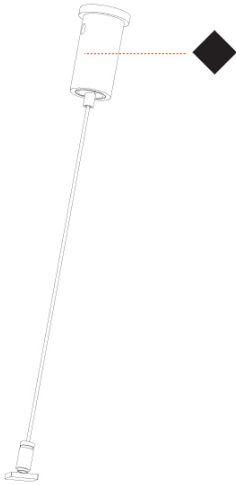

A3FI-SUS-SYS COMPONENTS

A39010-

DESCRIPTION
Suspension Cable with Quick Release 2000mm

GENERAL
Brand: Prolicht
Division: Architectural

PHYSICAL
Diameter (mm): 19
Length (mm): 2,000
Height (mm): 22
Max. Overall Height (mm): 2,000

PROJECT	_____
TYPE	_____
NOTES	_____
QUANTITY	_____
DATE	_____

max. distance: 1800mm 70 7/8"