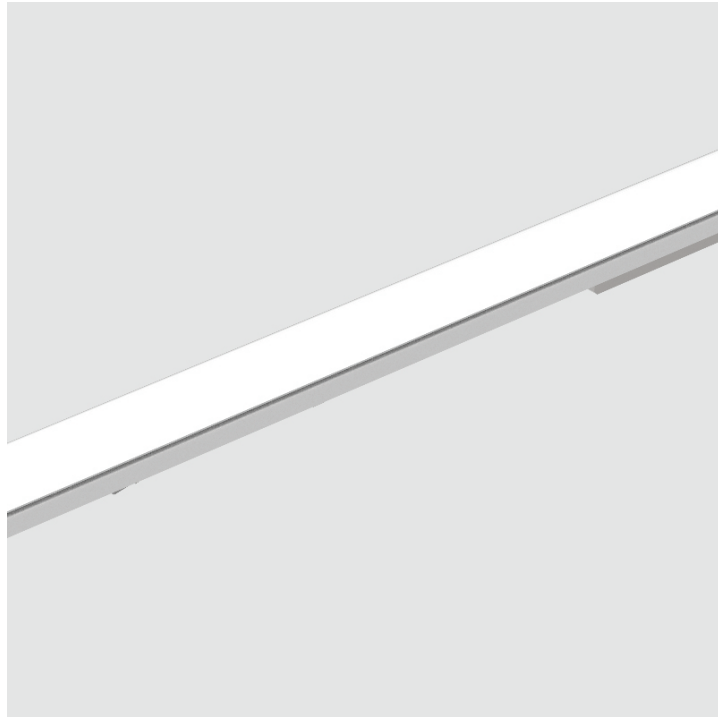

PROJECT _____
TYPE _____
NOTES _____
QUANTITY _____
DATE _____

A3FI-SUS-SYS COMPONENTS

A38992-

DESCRIPTION
Bunga / Fino System - Insert - 1420mm / 55 7/8" - 22.5W / 16W
[O/P] (3500K) LED (Zhaga Standard) - 3000K / 3500K / 4000K -
CRI >80

GENERAL

Series: Bunga _____
Partner: Prolicht _____
Division: Architectural _____

PHYSICAL

Shape: Rectangle _____
Length (mm): 1420 _____
Length (in): 55 7/8 _____
Width (mm): 36 _____
Width (in): 1 1/16 _____
Height (mm): 60 _____
Height (in): 2 3/8 _____
Weight (kg): 1.524 _____
Weight (lbs): 3.36 _____
Fixture Material: PMMA / Aluminum _____

ELECTRICAL

Input Wattage Range: 20 - 29 W _____
Lamp Type: LED (Zhaga Standard) _____
Input Wattage (W): 22.5 _____
Total Output Wattage (W): 20 / 16 (3500K) _____
Dimming: Non-Dimming / Phase Dimming (120Vac only) / 0-10V Dimming _____
Driver Included: Yes _____
Driver Location: Integrated _____
Driver Type: Constant Current - 120 / 277Vac _____
Driver Class: Class 2 _____
Input Voltage (V): 120 - 277 _____
Constant Current (mA): 350 / 500 (3500K) _____

LED

Delivered Lumen Range: 2000 - 2999 lm _____
Color Temperature (°K): 3000 / 3500 / 4000 _____
Max. Delivered Lumen (lm): 2270 / 2862 / 2920 _____
Nominal Lumen (lm): 3550 / 3675 / 3750 _____
CRI: >80 CRI _____
Lamp Life (hrs): 50000 _____

RATINGS AND CERTIFICATIONS

Certified By: Certified for North American Standards _____
IP rating: IP20 _____