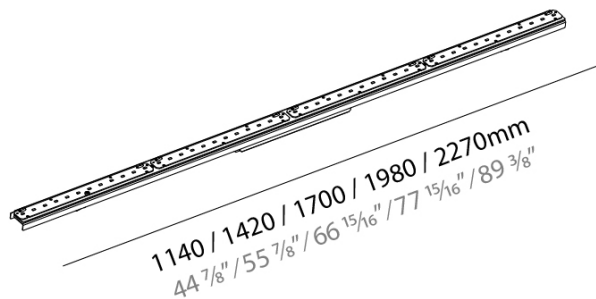

A3FI-SUS-SYS COMPONENTS

A38995-

DESCRIPTION
Bunga / Fino System - Insert - 2270mm / 89 3/8" - 36W / 25.6W
[O/P] (3500K) LED (Zhaga Standard) - 3000K / 3500K / 4000K -
CRI >80

GENERAL

Series: Bunga _____
Brand: Prolicht _____
Division: Architectural _____

PHYSICAL

Shape: Rectangle _____
Length (mm): 2270 _____
Length (in): 89 3/8 _____
Width (mm): 36 _____
Width (in): 1 1/16 _____
Height (mm): 60 _____
Height (in): 2 3/8 _____
Weight (kg): 2.305 _____
Weight (lbs): 5.08 _____
Fixture Material: Aluminum _____

ELECTRICAL

Input Wattage Range: 30 - 49 W _____
Lamp Type: LED (Zhaga Standard) _____
Input Wattage (W): 36 _____
Total Output Wattage (W): 32 / 25.6 (3500K) _____
Dimming: Non-Dimming / Phase Dimming (120Vac only) / 0-10V
Dimming _____
Driver Included: Yes _____
Driver Location: Integrated _____
Driver Type: Constant Current - 120 / 277Vac _____
Driver Class: Class 2 _____
Input Voltage (V): 120 - 277 _____
Constant Current (mA): 350 / 400 (3500K) _____

LED

Delivered Lumen Range: 3000 - 4999 lm _____
Color Temperature (°K): 3000 / 3500 / 4000 _____
Max. Delivered Lumen (lm): 4420 / 4577 / 4670 _____
Nominal Lumen (lm): 5680 / 5880 / 6000 _____
CRI: >80 CRI _____
Lamp Life (hrs): 50000 _____

RATINGS AND CERTIFICATIONS

Certified By: Certified for North American Standards _____
IP rating: IP20 _____