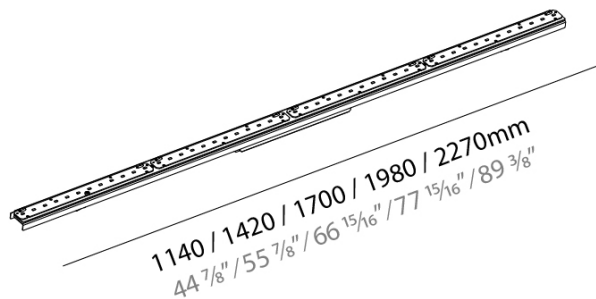

PROJECT _____
TYPE _____
NOTES _____
QUANTITY _____
DATE _____

A3FI-SUS-SYS COMPONENTS

A38994-

DESCRIPTION
Bunga / Fino System - Insert - 1980mm - 31.5W / 22.4W [O/P]
(3500K) - LED (Zhaga Standard) - 3000K / 3500K / 4000K CRI >80
LED (Zhaga Standard)

GENERAL

Series: Bunga _____
Brand: Prolicht _____
Division: Architectural _____

PHYSICAL

Shape: Rectangle _____
Length (mm): 1980 _____
Length (in): 77 ¹⁵/₁₆ _____
Width (mm): 36 _____
Width (in): 1 ⁷/₁₆ _____
Height (mm): 60 _____
Height (in): 2 ³/₈ _____
Weight (kg): 2.016 _____
Weight (lbs): 4.44 _____
Fixture Material: Aluminum _____

ELECTRICAL

Input Wattage Range: 30 - 49 W _____
Lamp Type: LED (Zhaga Standard) _____
Input Wattage (W): 31.5 _____
Total Output Wattage (W): 28 / 22.4 (3500K) _____
Dimming: Non-Dimming / Phase Dimming (120Vac only) / 0-10V Dimming _____
Driver Included: Yes _____
Driver Location: Integrated _____
Driver Type: Constant Current - 120 / 277Vac _____
Driver Class: Class 2 _____
Input Voltage (V): 120 - 277 _____
Constant Current (mA): 350 / 700 (3500K) _____

LED

Color Temperature (°K): 3000 / 3500 / 4000 _____
Max. Delivered Lumen (lm): 3870 / 4008 / 4090 _____
Nominal Lumen (lm): 4970 / 5145 / 5250 _____
CRI: >80 CRI _____
Lamp Life (hrs): 50000 _____

RATINGS AND CERTIFICATIONS

Certified By: Certified for North American Standards _____
IP rating: IP20 _____