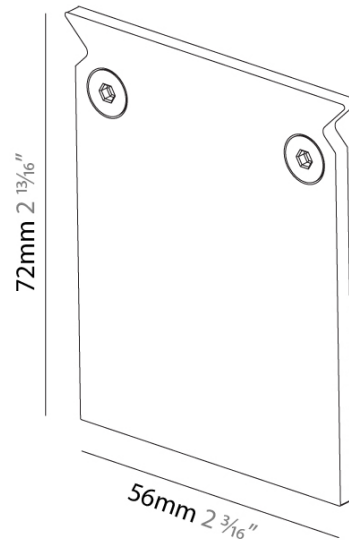

A3FI-SUS-SYS COMPONENTS

A3982800

DESCRIPTION
Fino System - Surface / Suspension End Cap (Opal)

GENERAL

Series: Fino
Partner: Prolicht
Division: Architectural

PHYSICAL

Shape: Rectangle
Length (mm): 56
Length (in): $2 \frac{3}{16}$
Width (mm): 3
Width (in): $\frac{1}{8}$
Height (mm): 72
Height (in): $2 \frac{13}{16}$
Weight (kg): 0.03
Weight (lbs): 0.66
Fixture Material: Aluminum

RATINGS AND CERTIFICATIONS

Certified By: Certified for North American Standards
IP rating: IP20

PROJECT _____
TYPE _____
NOTES _____
QUANTITY _____
DATE _____