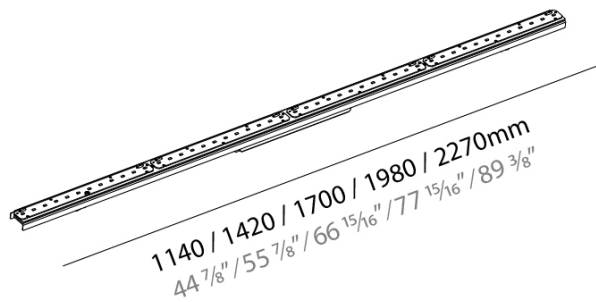

PROJECT _____
TYPE _____
NOTES _____
QUANTITY _____
DATE _____

A3FI-SUS-SYS COMPONENTS

A38995-

DESCRIPTION
Bunga / Fino System - Insert - 2270mm / 89 3/8" - 36W / 25.6W
[O/P] (3500K) LED (Zhaga Standard) - 3000K / 3500K / 4000K -
CRI >80

GENERAL

Series: Bunga _____
Partner: Prolicht _____
Division: Architectural _____

PHYSICAL

Shape: Rectangle _____
Length (mm): 2270 _____
Length (in): 89 3/8 _____
Width (mm): 36 _____
Width (in): 1 1/16 _____
Height (mm): 60 _____
Height (in): 2 3/8 _____
Weight (kg): 2.305 _____
Weight (lbs): 5.08 _____
Fixture Material: PMMA / Aluminum _____

ELECTRICAL

Input Wattage Range: 30 - 49 W _____
Lamp Type: LED (Zhaga Standard) _____
Input Wattage (W): 36 _____
Total Output Wattage (W): 32 / 25.6 (3500K) _____
Dimming: Non-Dimming / Phase Dimming (120Vac only) / 0-10V
Dimming _____
Driver Included: Yes _____
Driver Location: Integrated _____
Driver Type: Constant Current - 120 / 277Vac _____
Driver Class: Class 2 _____
Input Voltage (V): 120 - 277 _____
Constant Current (mA): 350 / 400 (3500K) _____

LED

Delivered Lumen Range: 3000 - 4999 lm _____
Color Temperature (°K): 3000 / 3500 / 4000 _____
Max. Delivered Lumen (lm): 4420 / 4577 / 4670 _____
Nominal Lumen (lm): 5680 / 5880 / 6000 _____
CRI: >80 CRI _____
Lamp Life (hrs): 50000 _____

RATINGS AND CERTIFICATIONS

Certified By: Certified for North American Standards _____
IP rating: IP20 _____