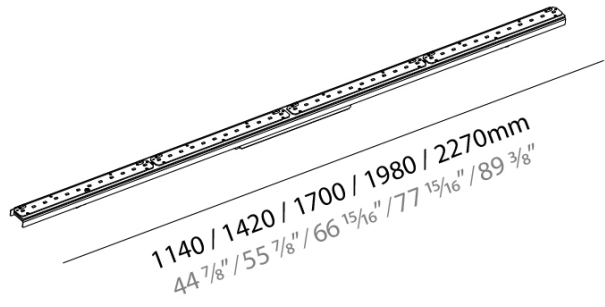

PROJECT	_____
TYPE	_____
NOTES	_____
QUANTITY	_____
DATE	_____

A3FI-SUS-SYS COMPONENTS

A38993-

DESCRIPTION
Bunga / Fino System - Insert - 1700mm - 27W / 19.2W [O/P]
(3500K) - LED (Zhaga Standard) - 3000K / 3500K / 4000K CRI >80
LED (Zhaga Standard)

GENERAL

Series: Bunga _____
Partner: Prolicht _____
Division: Architectural _____

PHYSICAL

Shape: Rectangle _____
Length (mm): 1700 _____
Length (in): 66 ¹⁵/₁₆ _____
Width (mm): 36 _____
Width (in): 1 ⁷/₁₆ _____
Height (mm): 60 _____
Height (in): 2 ³/₈ _____
Fixture Material: PMMA / Aluminum _____

ELECTRICAL

Input Wattage Range: 30 - 49 W _____
Lamp Type: LED (Zhaga Standard) _____
Input Wattage (W): 27 _____
Total Output Wattage (W): 24 / 19.2 (3500K) _____
Dimming: Non-Dimming / Phase Dimming (120Vac only) / 0-10V
Dimming _____
Driver Included: Yes _____
Driver Location: Integrated _____
Driver Type: Constant Current - 120 / 277Vac _____
Driver Class: Class 2 _____
Input Voltage (V): 120 - 277 _____
Constant Current (mA): 350 / 600 (3500K) _____

LED

Color Temperature (°K): 3000 / 3500 / 4000 _____
Max. Delivered Lumen (lm): 3320 / 3440 / 3510 _____
Nominal Lumen (lm): 4260 / 4410 / 4500 _____
CRI: >80 CRI _____
Lamp Life (hrs): 50000 _____

RATINGS AND CERTIFICATIONS

Certified By: Certified for North American Standards _____
IP rating: IP20 _____