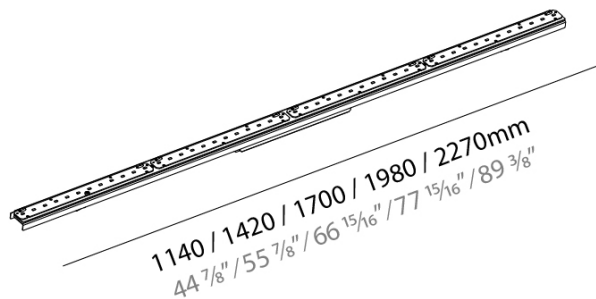

A3FI-SUS-SYS COMPONENTS

A38995-

DESCRIPTION
Bunga / Fino System - Insert - 2270mm / 89 3/8" - 36W / 25.6W
[O/P] (3500K) LED (Zhaga Standard) - 3000K / 3500K / 4000K -
CRI >80

GENERAL

Series: Bunga _____
Partner: Prolicht _____
Division: Architectural _____

PHYSICAL

Shape: Rectangle _____
Length (mm): 2270 _____
Length (in): 89 3/8 _____
Width (mm): 36 _____
Width (in): 1 1/16 _____
Height (mm): 60 _____
Height (in): 2 3/8 _____
Weight (kg): 2.305 _____
Weight (lbs): 5.08 _____
Fixture Material: PMMA / Aluminum _____

ELECTRICAL

Input Wattage Range: 30 - 49 W _____
Lamp Type: LED (Zhaga Standard) _____
Input Wattage (W): 36 _____
Total Output Wattage (W): 32 / 25.6 (3500K) _____
Dimming: Non-Dimming / Phase Dimming (120Vac only) / 0-10V Dimming _____
Driver Included: Yes _____
Driver Location: Integrated _____
Driver Type: Constant Current - 120 / 277Vac _____
Driver Class: Class 2 _____
Input Voltage (V): 120 - 277 _____
Constant Current (mA): 350 / 400 (3500K) _____

LED

Delivered Lumen Range: 3000 - 4999 lm _____
Color Temperature (°K): 3000 / 3500 / 4000 _____
Max. Delivered Lumen (lm): 4420 / 4577 / 4670 _____
Nominal Lumen (lm): 5680 / 5880 / 6000 _____
CRI: >80 CRI _____
Lamp Life (hrs): 50000 _____

RATINGS AND CERTIFICATIONS

Certified By: Certified for North American Standards _____
IP rating: IP20 _____