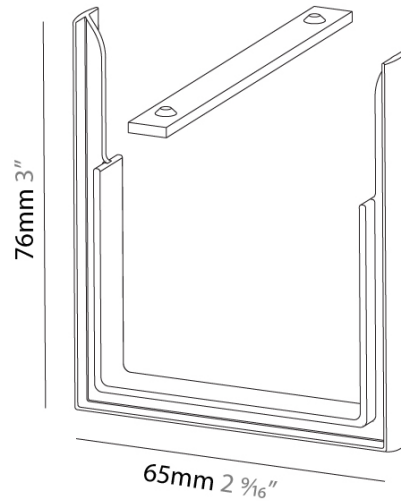

A3FI-SUS-SYS COMPONENTS

PROJECT	_____
TYPE	_____
NOTES	_____
QUANTITY	_____
DATE	_____

A3982900

DESCRIPTION
Fino System - Surface / Suspension Linear Coupler

GENERAL
Series: Fino
Brand: Prolicht
Division: Architectural

PHYSICAL
Shape: Rectangle
Length (mm): 65
Length (in): 2 ⁷/₁₆
Width (mm): 10
Width (in): 3/8
Height (mm): 76
Height (in): 3
Weight (kg): 0.017
Weight (lbs): 0.37
Fixture Material: Aluminum

RATINGS AND CERTIFICATIONS
Certified By: Certified for North American Standards
IP rating: IP20