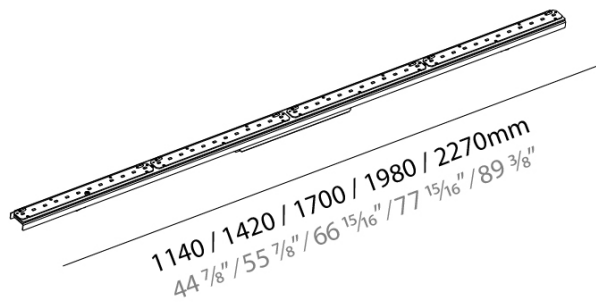

PROJECT	_____
TYPE	_____
NOTES	_____
QUANTITY	_____
DATE	_____

A3FI-SUS-SYS COMPONENTS

A38991-

DESCRIPTION
Bunga / Fino System - Insert - 1140mm / 44 7/8" - 18W / 12.8W
[O/P] (3500K) LED (Zhaga Standard) - 3000K / 3500K / 4000K -
CRI >80

GENERAL
Series: Bunga _____
Brand: Prolicht _____
Division: Architectural _____

PHYSICAL
Shape: Rectangle _____
Length (mm): 1140 _____
Length (in): 44 7/8 _____
Width (mm): 36 _____
Width (in): 1 1/16 _____
Height (mm): 60 _____
Height (in): 2 3/8 _____
Weight (kg): 1.275 _____
Weight (lbs): 2.81 _____
Fixture Material: Aluminum _____

ELECTRICAL
Input Wattage Range: 10 - 19 W _____
Lamp Type: LED (Zhaga Standard) _____
Input Wattage (W): 18 _____
Total Output Wattage (W): 16 / 12.8 (3500K) _____
Dimming: Non-Dimming / Phase Dimming (120Vac only) / 0-10V Dimming _____
Driver Included: Yes _____
Driver Location: Integrated _____
Driver Type: Constant Current - 120 / 277Vac _____
Driver Class: Class 2 _____
Input Voltage (V): 120 - 277 _____
Constant Current (mA): 350 / 400 (3500K) _____

LED
Delivered Lumen Range: 2000 - 2999 lm _____
Color Temperature (°K): 3000 / 3500 / 4000 _____
Max. Delivered Lumen (lm): 2210 / 2293 / 2340 _____
Nominal Lumen (lm): 2840 / 2940 / 3000 _____
CRI: >80 CRI _____
Lamp Life (hrs): 50000 _____

RATINGS AND CERTIFICATIONS
Certified By: Certified for North American Standards _____
IP rating: IP20 _____