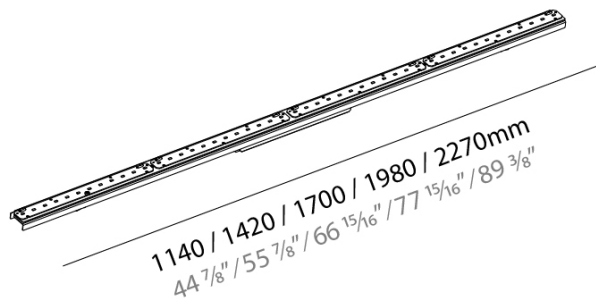

PROJECT	_____
TYPE	_____
NOTES	_____
QUANTITY	_____
DATE	_____

A3FI-SUS-SYS COMPONENTS

A38991-

DESCRIPTION
Bunga / Fino System - Insert - 1140mm / 44 7/8" - 18W / 12.8W
[O/P] (3500K) LED (Zhaga Standard) - 3000K / 3500K / 4000K -
CRI >80

GENERAL
Series: Bunga _____
Partner: Prolicht _____
Division: Architectural _____

PHYSICAL
Shape: Rectangle _____
Length (mm): 1140 _____
Length (in): 44 7/8 _____
Width (mm): 36 _____
Width (in): 1 1/16 _____
Height (mm): 60 _____
Height (in): 2 3/8 _____
Weight (kg): 1.275 _____
Weight (lbs): 2.81 _____
Fixture Material: PMMA / Aluminum _____

ELECTRICAL
Input Wattage Range: 10 - 19 W _____
Lamp Type: LED (Zhaga Standard) _____
Input Wattage (W): 18 _____
Total Output Wattage (W): 16 / 12.8 (3500K) _____
Dimming: Non-Dimming / Phase Dimming (120Vac only) / 0-10V Dimming _____
Driver Included: Yes _____
Driver Location: Integrated _____
Driver Type: Constant Current - 120 / 277Vac _____
Driver Class: Class 2 _____
Input Voltage (V): 120 - 277 _____
Constant Current (mA): 350 / 400 (3500K) _____

LED
Delivered Lumen Range: 2000 - 2999 lm _____
Color Temperature (°K): 3000 / 3500 / 4000 _____
Max. Delivered Lumen (lm): 2210 / 2293 / 2340 _____
Nominal Lumen (lm): 2840 / 2940 / 3000 _____
CRI: >80 CRI _____
Lamp Life (hrs): 50000 _____

RATINGS AND CERTIFICATIONS
Certified By: Certified for North American Standards _____
IP rating: IP20 _____