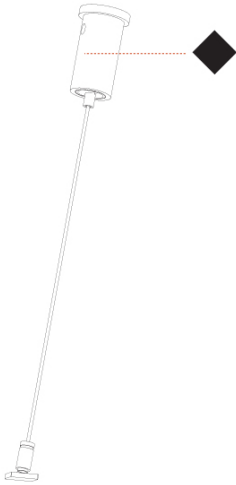

A3FI-SUS-SYS COMPONENTS

A39010-

DESCRIPTION
Suspension Cable with Quick Release 2000mm

GENERAL
Partner: Prolicht
Division: Architectural

PHYSICAL
Diameter (mm): 19
Length (mm): 2,000
Height (mm): 22
Max. Overall Height (mm): 2,000

PROJECT
TYPE
NOTES
QUANTITY
DATE

max. distance: 1800mm 70 7/8"