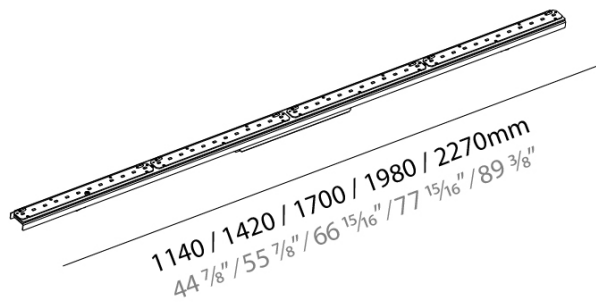

PROJECT _____
TYPE _____
NOTES _____
QUANTITY _____
DATE _____

A3FI-SUS-SYS COMPONENTS

A38992-

DESCRIPTION
Bunga / Fino System - Insert - 1420mm / 55 7/8" - 22.5W / 16W
[O/P] (3500K) LED (Zhaga Standard) - 3000K / 3500K / 4000K -
CRI >80

GENERAL

Series: Bunga _____
Partner: Prolicht _____
Division: Architectural _____

PHYSICAL

Shape: Rectangle _____
Length (mm): 1420 _____
Length (in): 55 7/8 _____
Width (mm): 36 _____
Width (in): 1 1/16 _____
Height (mm): 60 _____
Height (in): 2 3/8 _____
Weight (kg): 1.524 _____
Weight (lbs): 3.36 _____
Fixture Material: PMMA / Aluminum _____

ELECTRICAL

Input Wattage Range: 20 - 29 W _____
Lamp Type: LED (Zhaga Standard) _____
Input Wattage (W): 22.5 _____
Total Output Wattage (W): 20 / 16 (3500K) _____
Dimming: Non-Dimming / Phase Dimming (120Vac only) / 0-10V Dimming _____
Driver Included: Yes _____
Driver Location: Integrated _____
Driver Type: Constant Current - 120 / 277Vac _____
Driver Class: Class 2 _____
Input Voltage (V): 120 - 277 _____
Constant Current (mA): 350 / 500 (3500K) _____

LED

Delivered Lumen Range: 2000 - 2999 lm _____
Color Temperature (°K): 3000 / 3500 / 4000 _____
Max. Delivered Lumen (lm): 2270 / 2862 / 2920 _____
Nominal Lumen (lm): 3550 / 3675 / 3750 _____
CRI: >80 CRI _____
Lamp Life (hrs): 50000 _____

RATINGS AND CERTIFICATIONS

Certified By: Certified for North American Standards _____
IP rating: IP20 _____