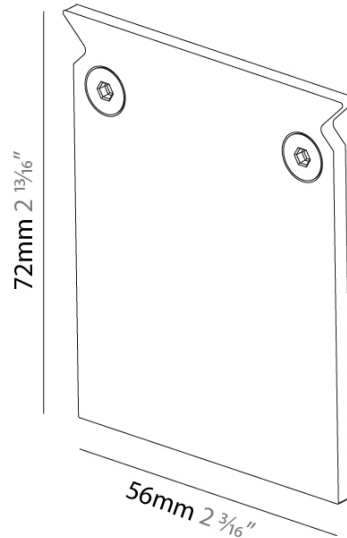

A3FI-SUS-SYS COMPONENTS

A3982800

DESCRIPTION
Fino System - Surface / Suspension End Cap (Opal)

GENERAL

Series: Fino
Partner: Prolight
Division: Architectural

PHYSICAL

Shape: Rectangle
Length (mm): 56
Length (in): 2 3/16
Width (mm): 3
Width (in): 1/8
Height (mm): 72
Height (in): 2 13/16
Weight (kg): 0.03
Weight (lbs): 0.66
Fixture Material: Aluminum

RATINGS AND CERTIFICATIONS

Certified By: Certified for North American Standards
IP rating: IP20

PROJECT _____
TYPE _____
NOTES _____
QUANTITY _____
DATE _____