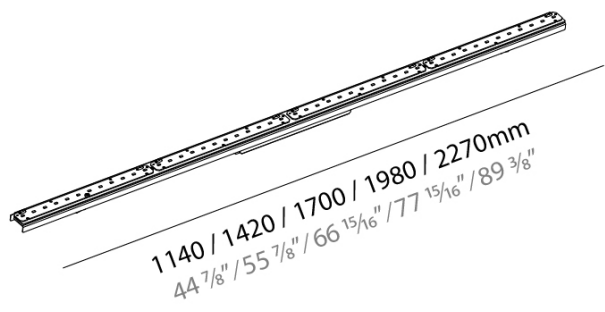

PROJECT _____
TYPE _____
NOTES _____
QUANTITY _____
DATE _____

A3FI-SUS-SYS COMPONENTS

A38994-

DESCRIPTION
Bunga / Fino System - Insert - 1980mm - 31.5W / 22.4W [O/P]
(3500K) - LED (Zhaga Standard) - 3000K / 3500K / 4000K CRI >80
LED (Zhaga Standard)

GENERAL

Series: Bunga _____
Partner: Prolicht _____
Division: Architectural _____

PHYSICAL

Shape: Rectangle _____
Length (mm): 1980 _____
Length (in): 77 ¹⁵/₁₆ _____
Width (mm): 36 _____
Width (in): 1 ⁷/₁₆ _____
Height (mm): 60 _____
Height (in): 2 ³/₈ _____
Weight (kg): 2.016 _____
Weight (lbs): 4.44 _____
Fixture Material: PMMA / Aluminum _____

ELECTRICAL

Input Wattage Range: 30 - 49 W _____
Lamp Type: LED (Zhaga Standard) _____
Input Wattage (W): 31.5 _____
Total Output Wattage (W): 28 / 22.4 (3500K) _____
Dimming: Non-Dimming / Phase Dimming (120Vac only) / 0-10V
Dimming _____
Driver Included: Yes _____
Driver Location: Integrated _____
Driver Type: Constant Current - 120 / 277Vac _____
Driver Class: Class 2 _____
Input Voltage (V): 120 - 277 _____
Constant Current (mA): 350 / 700 (3500K) _____

LED

Color Temperature (°K): 3000 / 3500 / 4000 _____
Max. Delivered Lumen (lm): 3870 / 4008 / 4090 _____
Nominal Lumen (lm): 4970 / 5145 / 5250 _____
CRI: >80 CRI _____
Lamp Life (hrs): 50000 _____

RATINGS AND CERTIFICATIONS

Certified By: Certified for North American Standards _____
IP rating: IP20 _____