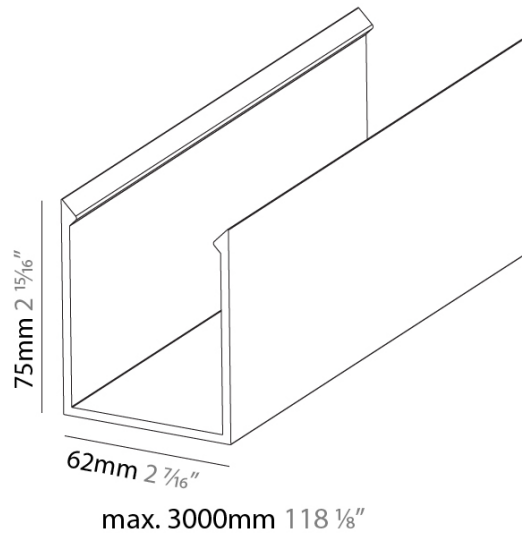

PROJECT _____
TYPE _____
NOTES _____
QUANTITY _____
DATE _____

A3FI-SUS-SYS COMPONENTS

A3982600

DESCRIPTION
Fino System - Surface/Suspension Opal Diffuser Per Meter - Max 3000mm / 118 1/8"

GENERAL

Series: Fino _____
Partner: Prolight _____
Division: Architectural _____
Mounting Location: Ceiling _____

PHYSICAL

Shape: Rectangle _____
Length (mm): 1000 _____
Length (in): 39 3/8 _____
Width (mm): 62 _____
Width (in): 2 7/16 _____
Height (mm): 75 _____
Height (in): 2 15/16 _____
Weight (kg): 0.75 _____
Weight (lbs): 1.65 _____
Diffuser: PMMA - Opal _____
Fixture Material: Aluminum _____

RATINGS AND CERTIFICATIONS

Certified By: Certified for North American Standards _____
IP rating: IP20 _____