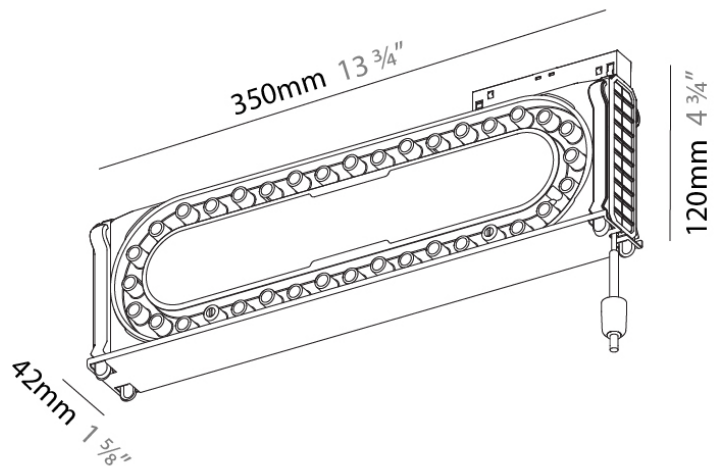

PROJECT	
TYPE	
NOTES	
QUANTITY	
DATE	

A3G50-SUS-SYS COMPONENTS

A38841-

DESCRIPTION

G-50 Channel | Gravity Lift - Gravity Lift 48V 500mA (0-10V Dimmable)

GENERAL

Series: Snooker
Subseries: Snooker G-50 Channel for Gravity Lift
Brand: Prolicht
Division: Architectural

PHYSICAL

Shape: Rectangle
Length (mm): 350
Length (in): 13 3/4
Width (mm): 42
Width (in): 1 5/8
Height (mm): 120
Height (in): 4 3/4
Weight (kg): 0.601
Weight (lbs): 1.32
Fixture Finish: SSR / BKV / CWI / CRY / HAB / UFT / ITA / RUA / FTG / MYG / LOD / PUS / FRO / FUP / KIA / POP / BLS / SPG / MEY / GOH / GUM / CHC / COM / ABZ / JAG / OBR / MOS / ROR
Fixture Material: Aluminum

ELECTRICAL

Dimming: 0-10V Dimming

RATINGS AND CERTIFICATIONS

Certified By: Certified for North American Standards
IP rating: IP20