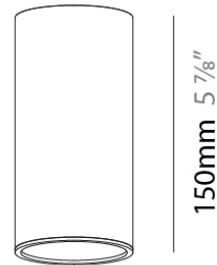

A3G50-SUS-SYS COMPONENTS SURFACE

A380111-

DESCRIPTION

Hangover Plug 75 - Track Head -150mm / 5 7/8" - 6.6W LED (Zhaga Standard) - 2700K / 3000K / 4000K - Dimmable - Lens 9° / 24° / 39°

GENERAL

Series: Hangover

Subseries: Hangover Plug 75

Brand: Prolicht

Division: Architectural

Mounting Type: Surface

Mounting Location: Ceiling

Subcategory: Downlight

PHYSICAL

Shape: Cylinder

Diameter (mm): 75

Diameter (in): 2 15/16

Height (mm): 150

Height (in): 5 7/8

Light Distribution: Downlight

Weight (kg): 0.532

Weight (lbs): 1.17

Diffuser: Shine Ring 1-6

Fixture Finish: SSR / BKV / CWI / CRY / HAB / UFT / ITA / RUA / FTG / MYG / LOD / PUS / FRO / FUP / KIA / POP / BLS / SPG / MEY / GOH / GUM / CHC / COM / ABZ / JAG / OBR / MOS / ROR

Fixture Material: Aluminum

ELECTRICAL

Input Wattage Range: 1 - 9 W

Lamp Type: LED (Zhaga Standard)

Input Wattage (W): 6.6

Total Output Wattage (W): 6

Dimming: 0-10V Dimming

Driver Included: No

Input Voltage (V): 48

LED

Delivered Lumen Range: 100 - 499 lm

Color Temperature (°K): 2700 / 3000 / 4000

Max. Delivered Lumen (lm): 385 / 408 / 442

Nominal Lumen (lm): 455.22 / 482 / 522.17

CRI: >90 CRI

Lamp Life (hrs): 50000

OPTICAL

Optic°: 9 / 24 / 39

RATINGS AND CERTIFICATIONS

Certified By: Certified for North American Standards

IP rating: IP20

Ø75mm
2 15/16"

150mm
5 7/8"