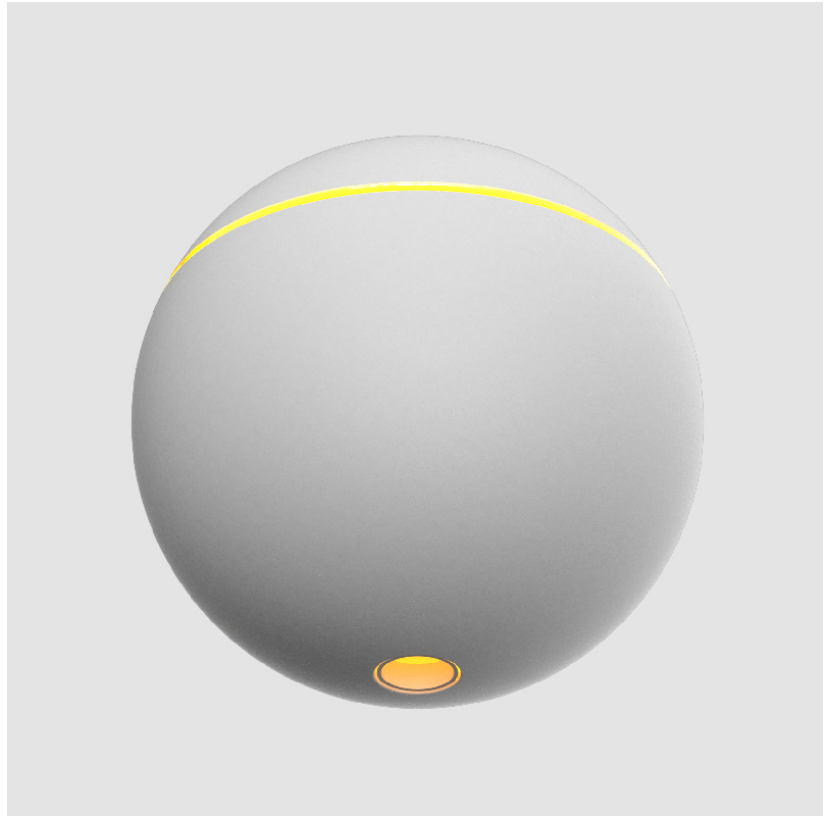

OPTICAL

Beam Angle: 55
 Upon Request: 55° Beam Angle: Dual Focus lens technology - very low UGR

RATINGS AND CERTIFICATIONS

Certified By: Certified for North American Standards
 IP rating: IP20

A3G50-SUS-SYS COMPONENTS