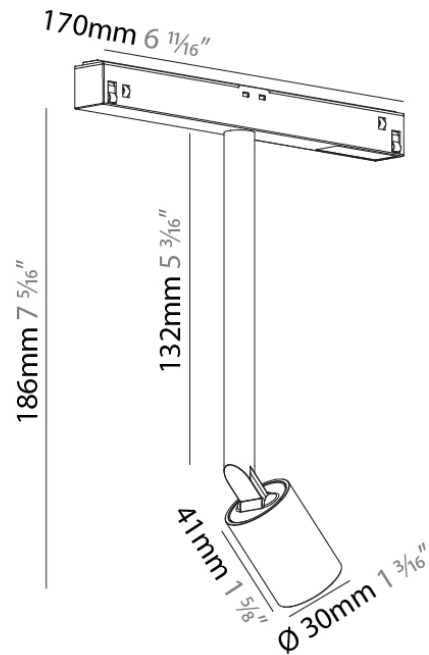

GENERAL

Series: Centriq _____
Brand: Prolicht _____
Division: Architectural _____
Subcategory: Spots _____

PHYSICAL

Shape: Cylinder _____
Diameter (mm): 30 _____
Diameter (in): 1 5/16 _____
Height (mm): 186 _____
Height (in): 7 5/16 _____
Light Distribution: Adjustable / Direct _____
Weight (kg): 0.078 _____
Weight (lbs): 0.17 _____
Fixture Finish: SSR / BKV / CWI / CRY / HAB / UFT / ITA / RUA / FTG / MYG / LOD / PUS / FRO / FUP / KIA / POP / BLS / SPG / MEY / GOH / GUM / CHC / COM / ABZ / JAG / OBR / MOS / ROR _____
Fixture Material: Aluminum _____

ELECTRICAL

Input Wattage Range: 1 - 9 W _____
Lamp Type: LED (Zhaga Standard) _____
Input Wattage (W): 4.4 _____
Total Output Wattage (W): 4 _____
Dimming: 0-10V Dimming _____
Driver Included: No _____
Driver Location: External _____
Input Voltage (V): 120 _____

LED

Delivered Lumen Range: 100 - 499 lm _____
Number of LEDs: 1 _____
Color Temperature (°K): 2700 / 3000 / 4000 _____
Max. Delivered Lumen (lm): 260 / 270 / 290 _____
Nominal Lumen (lm): 344 / 360 / 392 _____
CRI: >90 CRI _____
Upon Request: Special Color Temperature 3500K available in minimum quantities (larger quantities upon request) _____

OPTICAL

Optic°: 24 / 32 _____
Adjustability: Rotational 360°; Tilt 90° _____
Upon Request: Special Beam Angles _____

RATINGS AND CERTIFICATIONS

Certified By: Certified for North American Standards _____
IP rating: IP20 _____