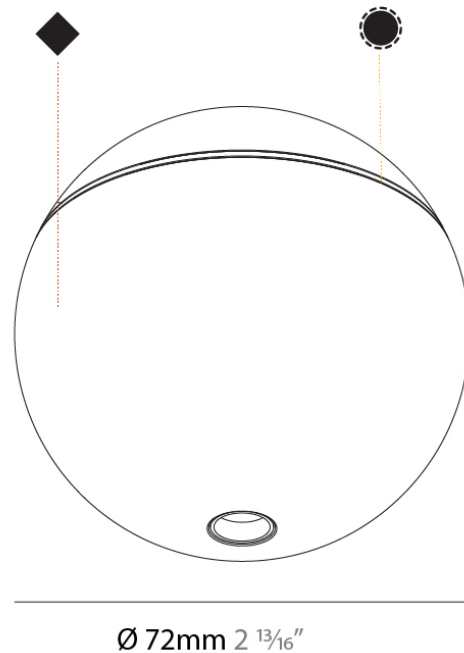

PROJECT	
TYPE	
NOTES	
QUANTITY	
DATE	

A3G50-SUS-SYS COMPONENTS

A38862-

DESCRIPTION

Snooker - Track- Suspension Insert for Gravity Lift - 6.4W LED (Zhaga Standard) - 2700K / 3000K / 4000K

GENERAL

Series: Snooker
Brand: Prolicht
Division: Architectural

PHYSICAL

Shape: Round
Diameter (mm): 72
Diameter (in): 2 ¹³/₁₆
Height (mm): 72
Height (in): 2 ¹³/₁₆
Light Distribution: Downlight
Weight (kg): 0.733
Weight (lbs): 1.62
Fixture Finish: SSR / BKV / CWI / CRY / HAB / UFT / ITA / RUA / FTG / MYG / LOD / PUS / FRO / FUP / KIA / POP / BLS / SPG / MEY / GOH / GUM / CHC / COM / ABZ / JAG / OBR / MOS / ROR
Fixture Material: Aluminum Die Cast

ELECTRICAL

Input Wattage Range: 1 - 9 W
Lamp Type: LED (Zhaga Standard)
Input Wattage (W): 6.5
Total Output Wattage (W): 5.8
Dimming: 0-10V Dimming
Driver Included: No
Driver Location: External
Input Voltage (V): 48
Constant Current (MA): 500

LED

Delivered Lumen Range: 100 - 499 lm
Number of LEDs: 1
Color Temperature (°K): 2700 / 3000 / 4000
Max. Delivered Lumen (lm): 270 / 290 / 310
Nominal Lumen (lm): 448 / 483 / 514
CRI: >90 CRI
Upon Request: Special Color Temperature 3500K available in minimum quantities (larger quantities upon request)

OPTICAL

Beam Angle: 55
Upon Request: 55° Beam Angle: Dual Focus lens technology - very low UGR

RATINGS AND CERTIFICATIONS

Certified By: Certified for North American Standards
IP rating: IP20