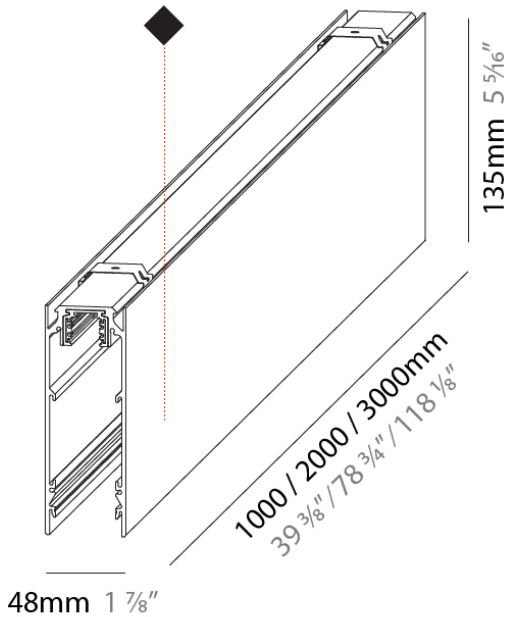

PROJECT	_____
TYPE	_____
NOTES	_____
QUANTITY	_____
DATE	_____

A3G50-SUS-SYS COMPONENTS SUSPENSION

A30850-

DESCRIPTION

G-50 Channel | Gravity Lift - Suspension Profile - 1000mm / 39 3/8" / 2000mm / 78 3/4" / 3000mm / 118 1/8"

GENERAL

Series: Snooker
Subseries: Snooker G-50 Channel for Gravity Lift
Brand: Prolicht
Division: Architectural
Mounting Type: Suspension
Mounting Location: Ceiling
Subcategory: Profile

PHYSICAL

Shape: Rectangle
Length (mm): 1000 / 2000 / 3000
Length (in): 39 3/8"
Width (mm): 48
Width (in): 1 7/8"
Height (mm): 135
Height (in): 5 5/16"
Fixture Finish: SSR / BKV / CWI / CRY / HAB / UFT / ITA / RUA / FTG / MYG / LOD / PUS / FRO / FUP / KIA / POP / BLS / SPG / MEY / GOH / GUM / CHC / COM / ABZ / JAG / OBR / MOS / ROR
Fixture Material: Aluminum Die Cast
Cable Details: 2,000mm or 6,000mm Transparent Cable

ELECTRICAL

Dimming: 0-10V Dimming
Input Voltage (V): 120 - 277
Constant Voltage (V): 48

RATINGS AND CERTIFICATIONS

Certified By: Certified for North American Standards
IP rating: IP20