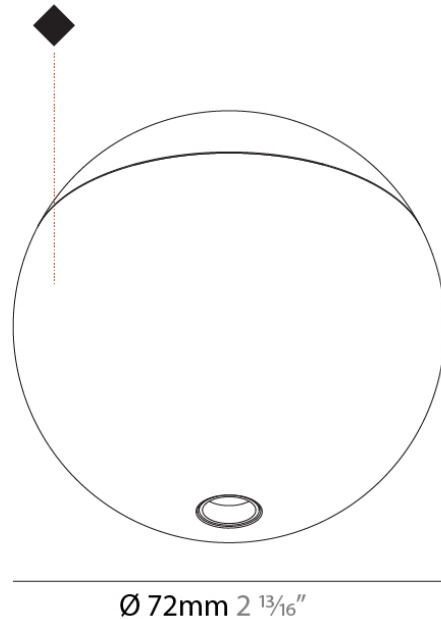

A3G50-SUS-SYS COMPONENTS

A38866-

DESCRIPTION

Snooker - G-Board - Suspension Insert - 6.4W LED (Zhaga Standard) - 2700K / 3000K / 4000K including Cable

GENERAL

Series: Snooker
Brand: Prolicht
Division: Architectural

PHYSICAL

Shape: Round
Diameter (mm): 72
Diameter (in): 2 ¹³/₁₆
Height (mm): 72
Height (in): 2 ¹³/₁₆
Light Distribution: Downlight
Weight (kg): 0.733
Weight (lbs): 1.6
Fixture Finish: SSR / BKV / CWI / CRY / HAB / UFT / ITA / RUA / FTG / MYG / LOD / PUS / FRO / FUP / KIA / POP / BLS / SPG / MEY / GOH / GUM / CHC / COM / ABZ / JAG / OBR / MOS / ROR
Fixture Material: Aluminum Die Cast

ELECTRICAL

Input Wattage Range: 1 - 9 W
Lamp Type: LED (Zhaga Standard)
Input Wattage (W): 6.5
Total Output Wattage (W): 5.8
Driver Included: No
Driver Location: External
Input Voltage (V): 48
Constant Current (mA): 500

LED

Delivered Lumen Range: 100 - 499 lm
Number of LEDs: 1
Color Temperature (°K): 2700 / 3000 / 4000
Max. Delivered Lumen (lm): 270 / 290 / 310
Nominal Lumen (lm): 448 / 483 / 514
CRI: >90 CRI
Upon Request: Special Color Temperature 3500K available in minimum quantities (larger quantities upon request)

OPTICAL

Beam Angle: 55
Upon Request: 55° Beam Angle: Dual Focus lens technology - very low UGR

RATINGS AND CERTIFICATIONS

Certified By: Certified for North American Standards
IP rating: IP20