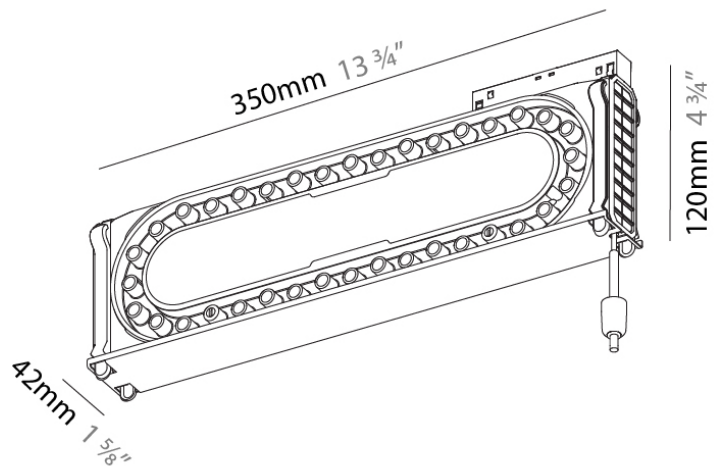

A3G50-SUS-SYS COMPONENTS

PROJECT	
TYPE	
NOTES	
QUANTITY	
DATE	

A38840-

DESCRIPTION

G-50 Channel | Gravity Lift - Gravity Lift 48V 500mA (non-dimming)

GENERAL

Series: Snooker
Subseries: Snooker G-50 Channel for Gravity Lift
Brand: Prolicht
Division: Architectural

PHYSICAL

Shape: Rectangle
Length (mm): 350
Length (in): 13 3/4
Width (mm): 42
Width (in): 1 5/8
Height (mm): 120
Height (in): 4 3/4
Weight (kg): 0.587
Weight (lbs): 1.29

Fixture Finish: SSR / BKV / CWI / CRY / HAB / UFT / ITA / RUA / FTG / MYG / LOD / PUS / FRO / FUP / KIA / POP / BLS / SPG / MEY / GOH / GUM / CHC / COM / ABZ / JAG / OBR / MOS / ROR

Fixture Material: Aluminum

ELECTRICAL

Dimming: Non-Dimmable

RATINGS AND CERTIFICATIONS

Certified By: Certified for North American Standards

IP rating: IP20