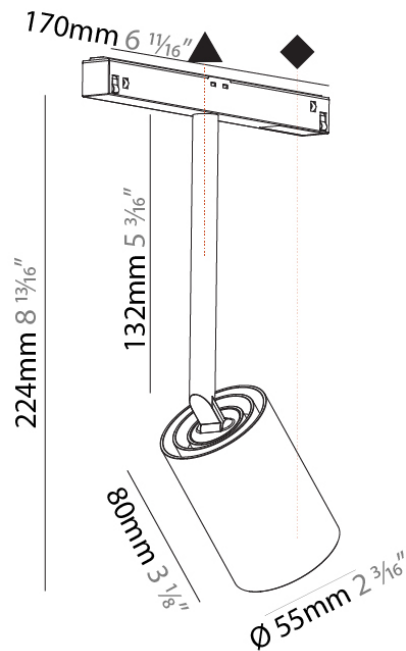

PROJECT	
TYPE	
NOTES	
QUANTITY	
DATE	

A3G50-SUS-SYS COMPONENTS

A3T103-

DESCRIPTION

Centriq - Track Head - 9.3W LED (Zhaga Standard) - 2700K / 3000K / 4000K - Dimmable

GENERAL

Series: Centriq
Brand: Prolicht
Division: Architectural
Subcategory: Spots

PHYSICAL

Shape: Cylinder
Diameter (mm): 55
Diameter (in): 2 ³/₁₆
Height (mm): 224
Height (in): 8 ¹³/₁₆
Light Distribution: Adjustable / Direct
Weight (kg): 0.554
Weight (lbs): 1.22
Fixture Finish: SSR / BKV / CWI / CRY / HAB / UFT / ITA / RUA / FTG / MYG / LOD / PUS / FRO / FUP / KIA / POP / BLS / SPG / MEY / GOH / GUM / CHC / COM / ABZ / JAG / OBR / MOS / ROR
Fixture Material: Aluminum

ELECTRICAL

Input Wattage Range: 1 - 9 W
Lamp Type: LED (Zhaga Standard)
Input Wattage (W): 9.2
Total Output Wattage (W): 8.4
Dimming: 0-10V Dimming
Driver Included: No
Driver Location: External
Input Voltage (V): 120

LED

Delivered Lumen Range: 500 - 999 lm
Number of LEDs: 1
Color Temperature (°K): 2700 / 3000 / 4000
Max. Delivered Lumen (lm): 486 / 534 / 548
Nominal Lumen (lm): 625 / 660 / 712
CRI: >80 CRI
Upon Request: Special Color Temperature 3500K available in minimum quantities (larger quantities upon request)

OPTICAL

Reflector°: 9
Adjustability: Rotational 360°; Tilt 90°
Upon Request: Special Beam Angles

RATINGS AND CERTIFICATIONS

Certified By: Certified for North American Standards
IP rating: IP20