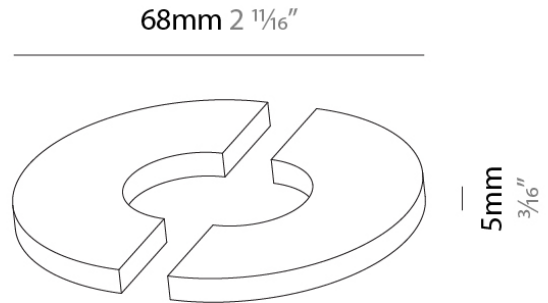

A3G50-SUS-SYS COMPONENTS

PROJECT	_____
TYPE	_____
NOTES	_____
QUANTITY	_____
DATE	_____

A380106-

DESCRIPTION
Hangover 75 - Indirect Diffuser

GENERAL
Series: Hangover
Subseries: Hangover 75
Brand: Prolicht
Division: Architectural

PHYSICAL
Shape: Round
Diameter (mm): 70
Diameter (in): 2 ¾
Fixture Finish: RED / ORG / YEL / GRN / BLU
Fixture Material: Acrylic

RATINGS AND CERTIFICATIONS
Certified By: Certified for North American Standards
IP rating: IP20