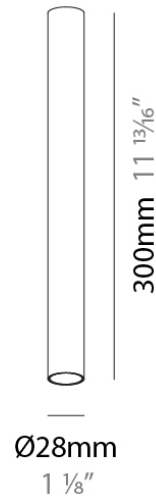

PROJECT
TYPE
NOTES
QUANTITY
DATE

A3G50-SUS-SYS COMPONENTS

A380043-

DESCRIPTION

Hangover Plug Decor - Blank Track Head - 28mm / 1 1/8" x 300mm / 11 13/16" -

GENERAL

Series: Hangover
Subseries: Hangover Plug Standard (Track Insert)
Brand: Prolicht
Division: Architectural

PHYSICAL

Shape: Cylinder
Diameter (mm): 28
Diameter (in): 1 1/8
Height (mm): 300
Height (in): 11 13/16
Weight (kg): 0.32
Weight (lbs): 0.706
Fixture Finish: SSR / BKV / CWI / CRY / HAB / UFT / ITA / RUA / FTG / MYG / LOD / PUS / FRO / FUP / KIA / POP / BLS / SPG / MEY / GOH / GUM / CHC / COM / ABZ / JAG / OBR / MOS / ROR
Fixture Material: Aluminum Die Cast

ELECTRICAL

Lamp Type: LED (Zhaga Standard)

RATINGS AND CERTIFICATIONS

Certified By: Certified for North American Standards
IP rating: IP20