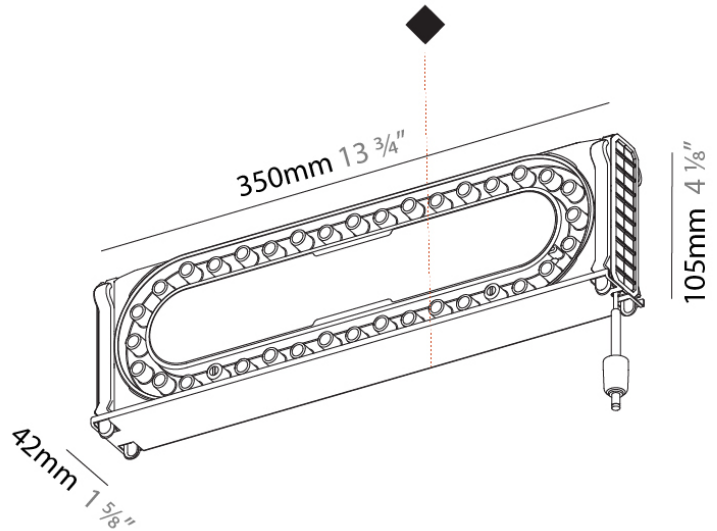

PROJECT
TYPE
NOTES
QUANTITY
DATE

A3G50-SUS-SYS COMPONENTS

A38842-

DESCRIPTION

G-50 Channel | Gravity Lift - Mechanical Gravity Lift for G-50

GENERAL

Series: Snooker
Subseries: Snooker G-50 Channel for Gravity Lift
Brand: Prolicht
Division: Architectural

PHYSICAL

Shape: Rectangle
Length (mm): 350
Length (in): 13 3/4
Width (mm): 42
Width (in): 1 5/8
Height (mm): 105
Height (in): 4 1/8
Weight (kg): 0.582
Weight (lbs): 1.28
Fixture Finish: SSR / BKV / CWI / CRY / HAB / UFT / ITA / RUA / FTG / MYG / LOD / PUS / FRO / FUP / KIA / POP / BLS / SPG / MEY / GOH / GUM / CHC / COM / ABZ / JAG / OBR / MOS / ROR
Fixture Material: Aluminum

RATINGS AND CERTIFICATIONS

Certified By: Certified for North American Standards
IP rating: IP20