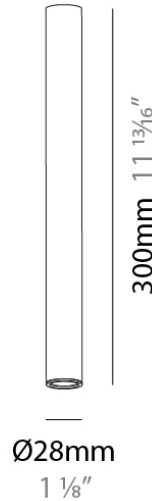

A3G50-SUS-SYS COMPONENTS

A380041-

DESCRIPTION

Hangover Plug Shine - Track Head - 28mm / 1 1/8" x 300mm / 11 13/16" - 6.4W LED (Zhaga Standard) - 2700K / 3000K / 4000K - Lens 24°/32°/ 58°

GENERAL

Series: Hangover
Subseries: Hangover Plug Standard (Track Insert)
Brand: Prolicht
Division: Architectural

PHYSICAL

Shape: Cylinder
Diameter (mm): 28
Diameter (in): 1 1/8
Height (mm): 300
Height (in): 11 13/16
Light Distribution: Downlight
Weight (kg): 0.451
Weight (lbs): 0.99
Diffuser: Shine Ring 1-6
Fixture Finish: SSR / BKV / CWI / CRY / HAB / UFT / ITA / RUA / FTG / MYG / LOD / PUS / FRO / FUP / KIA / POP / BLS / SPG / MEY / GOH / GUM / CHC / COM / ABZ / JAG / OBR / MOS / ROR
Fixture Material: Aluminum
Cable Details: 2,000mm or 4,000mm Cable - Black

ELECTRICAL

Input Wattage Range: 1 - 9 W
Lamp Type: LED (Zhaga Standard)
Input Wattage (W): 6.4
Total Output Wattage (W): 5.8
Dimming: 0-10V Dimming
Driver Included: No
Driver Location: External
Input Voltage (V): 120

LED

Delivered Lumen Range: 100 - 499 lm
Number of LEDs: 1
Color Temperature (°K): 2700 / 3000 / 4000
Max. Delivered Lumen (lm): 328 / 363 / 386
Nominal Lumen (lm): 448 / 483 / 514
CRI: >90 CRI
Upon Request: Special Color Temperature

OPTICAL

Optic°: 24 / 32 / 58
Upon Request: Special Beam Angles

RATINGS AND CERTIFICATIONS

Certified By: Certified for North American Standards
IP rating: IP20