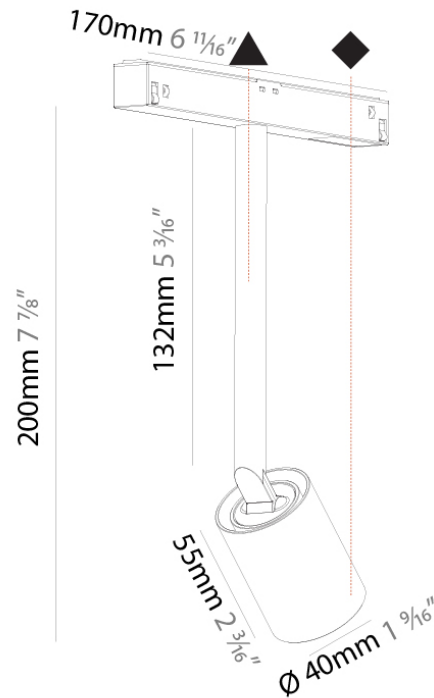

GENERAL

Series: Centriq _____
Brand: Prolicht _____
Division: Architectural _____
Subcategory: Spots _____

PHYSICAL

Shape: Cylinder _____
Diameter (mm): 40 _____
Diameter (in): 1 ⁹/₁₆ _____
Height (mm): 200 _____
Height (in): 7 ⁷/₈ _____
Light Distribution: Adjustable / Direct _____
Weight (kg): 0.132 _____
Weight (lbs): 0.29 _____
Fixture Finish: SSR / BKV / CWI / CRY / HAB / UFT / ITA / RUA / FTG / MYG / LOD / PUS / FRO / FUP / KIA / POP / BLS / SPG / MEY / GOH / GUM / CHC / COM / ABZ / JAG / OBR / MOS / ROR _____
Fixture Material: Aluminum _____

ELECTRICAL

Input Wattage Range: 1 - 9 W _____
Lamp Type: LED (Zhaga Standard) _____
Input Wattage (W): 6.5 _____
Total Output Wattage (W): 5.8 _____
Dimming: 0-10V Dimming _____
Driver Included: No _____
Driver Location: External _____
Input Voltage (V): 120 _____

LED

Delivered Lumen Range: 100 - 499 lm _____
Number of LEDs: 1 _____
Color Temperature (°K): 2700 / 3000 / 4000 _____
Max. Delivered Lumen (lm): 360 / 390 / 420 _____
Nominal Lumen (lm): 448 / 483 / 514 _____
CRI: >90 CRI _____
Upon Request: Special Color Temperature ***3500K available in minimum quantities (larger quantities upon request) _____

OPTICAL

Reflector°: 10 _____
Adjustability: Rotational 360°; Tilt 90° _____
Upon Request: Special Beam Angles _____

RATINGS AND CERTIFICATIONS

Certified By: Certified for North American Standards _____
IP rating: IP20 _____