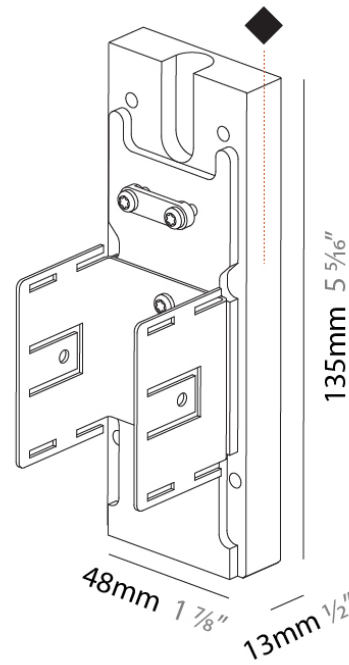

PROJECT
TYPE
NOTES
QUANTITY
DATE

A3G50-SUS-SYS COMPONENTS

A38947-

DESCRIPTION

G-50 Channel | Gravity Lift - Surface Profile - End Plate 1 pair -

GENERAL

Series: Snooker
Subseries: Snooker G-50 Channel for Gravity Lift
Brand: Prolicht
Division: Architectural

PHYSICAL

Shape: Rectangle
Length (mm): 48
Length (in): 1 7/8
Width (mm): 13
Width (in): 1/2
Height (mm): 135
Height (in): 5 5/16
Weight (kg): 0.55
Weight (lbs): 1.21
Fixture Finish: SSR / BKV / CWI / CRY / HAB / UFT / ITA / RUA / FTG / MYG / LOD / PUS / FRO / FUP / KIA / POP / BLS / SPG / MEY / GOH / GUM / CHC / COM / ABZ / JAG / OBR / MOS / ROR
Fixture Material: Aluminum

RATINGS AND CERTIFICATIONS

Certified By: Certified for North American Standards
IP rating: IP20