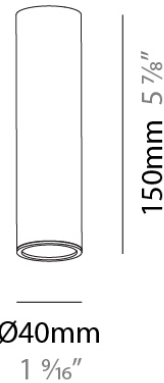

PROJECT
TYPE
NOTES
QUANTITY
DATE

A3G50-SUS-SYS COMPONENTS SURFACE

A380107-

DESCRIPTION

Hangover Plug 40 - 150mm / 5 7/8" - 10.9W LED (Zhaga Standard) - 2700K / 3000K / 4000K - Dimmable - Reflector 40° / 50°

GENERAL

Series: Hangover
Subseries: Hangover Plug 40
Brand: Prolicht
Division: Architectural
Mounting Type: Surface
Mounting Location: Ceiling
Subcategory: Downlight

PHYSICAL

Shape: Cylinder
Diameter (mm): 40
Diameter (in): 1 9/16
Height (mm): 150
Height (in): 5 7/8
Light Distribution: Downlight
Weight (kg): 0.452
Weight (lbs): 9.96
Diffuser: Shine Ring 1-6
Fixture Finish: SSR / BKV / CWI / CRY / HAB / UFT / ITA / RUA / FTG / MYG / LOD / PUS / FRO / FUP / KIA / POP / BLS / SPG / MEY / GOH / GUM / CHC / COM / ABZ / JAG / OBR / MOS / ROR
Fixture Material: Aluminum

ELECTRICAL

Input Wattage Range: 10 - 19 W
Lamp Type: LED (Zhaga Standard)
Input Wattage (W): 10.9
Total Output Wattage (W): 10
Dimming: 0-10V Dimming
Driver Included: No
Input Voltage (V): 48

LED

Delivered Lumen Range: 500 - 999 lm
Color Temperature (°K): 2700 / 3000 / 4000
Max. Delivered Lumen (lm): 788 / 829 / 840
Nominal Lumen (lm): 1016 / 1068 / 1082
CRI: >90 CRI
Lamp Life (hrs): 50000

OPTICAL

Reflector°: 40 / 50

RATINGS AND CERTIFICATIONS

Certified By: Certified for North American Standards
IP rating: IP20