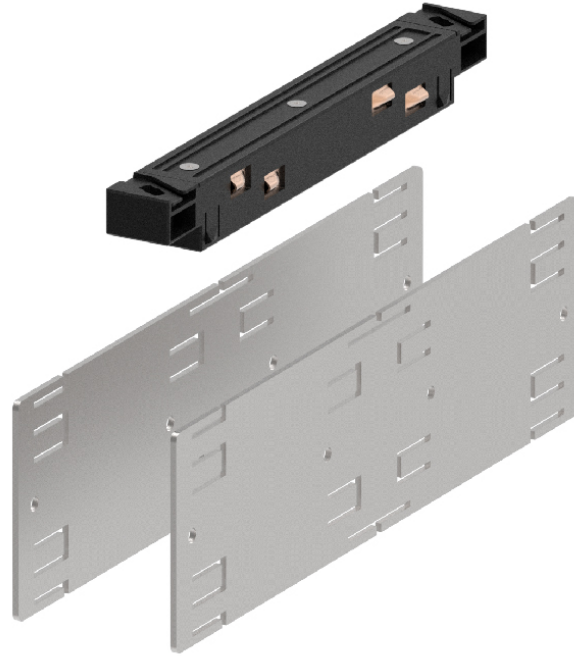

A3G50-SUS-SYS COMPONENTS

PROJECT	
TYPE	
NOTES	
QUANTITY	
DATE	

A38837

DESCRIPTION

G-50 Channel | Gravity Lift - Connector Device

GENERAL

Series: Snooker
Subseries: Snooker G-50 Channel for Gravity Lift
Brand: Prolicht
Division: Architectural
Subcategory: Profile

PHYSICAL

Shape: Rectangle
Length (mm): 180
Length (in): 7 1/16
Width (mm): 42
Width (in): 1 5/8
Height (mm): 52
Height (in): 2 1/16
Weight (kg): 0.135
Weight (lbs): 0.3
Fixture Finish: SSR / BKV / CWI / CRY / HAB / UFT / ITA / RUA / FTG / MYG / LOD / PUS / FRO / FUP / KIA / POP / BLS / SPG / MEY / GOH / GUM / CHC / COM / ABZ / JAG / OBR / MOS / ROR
Fixture Material: Plastic

RATINGS AND CERTIFICATIONS

Certified By: Certified for North American Standards
IP rating: IP20