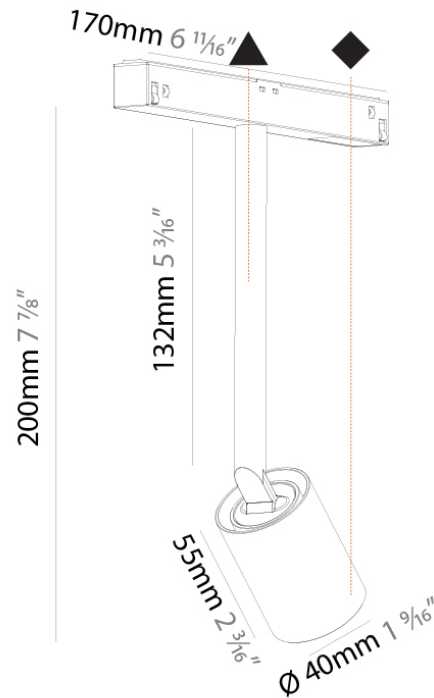

PROJECT	
TYPE	
NOTES	
QUANTITY	
DATE	

A3G50-SUS-SYS COMPONENTS

A3T102-

DESCRIPTION

Centriq - Track Head - 6.6W LED (Zhaga Standard) - 2700K / 3000K / 4000K - Dimmable - Reflector: 20°/31°/36°/40°/50°

GENERAL

Series: Centriq
Brand: Prolicht
Division: Architectural
Subcategory: Spots

PHYSICAL

Shape: Cylinder
Diameter (mm): 40
Diameter (in): 1 9/16
Height (mm): 200
Height (in): 7 7/8
Light Distribution: Adjustable / Direct
Weight (kg): 0.159
Weight (lbs): 0.35
Fixture Finish: SSR / BKV / CWI / CRY / HAB / UFT / ITA / RUA / FTG / MYG / LOD / PUS / FRO / FUP / KIA / POP / BLS / SPG / MEY / GOH / GUM / CHC / COM / ABZ / JAG / OBR / MOS / ROR
Fixture Material: Aluminum

ELECTRICAL

Input Wattage Range: 1 - 9 W
Lamp Type: LED (Zhaga Standard)
Input Wattage (W): 6.5
Total Output Wattage (W): 5.9
Dimming: 0-10V Dimming
Driver Included: No
Driver Location: External
Input Voltage (V): 120

LED

Delivered Lumen Range: 100 - 499 lm
Number of LEDs: 1
Color Temperature (°K): 2700 / 3000 / 4000
Max. Delivered Lumen (lm): 468 / 490 / 520
Nominal Lumen (lm): 732 / 769 / 780
CRI: >90 CRI
Upon Request: Special Color Temperature 3500K available in minimum quantities (larger quantities upon request)

OPTICAL

Reflector°: 20 / 31 / 36 / 40 / 50
Adjustability: Rotational 360°; Tilt 90°
Upon Request: Special Beam Angles

RATINGS AND CERTIFICATIONS

Certified By: Certified for North American Standards
IP rating: IP20