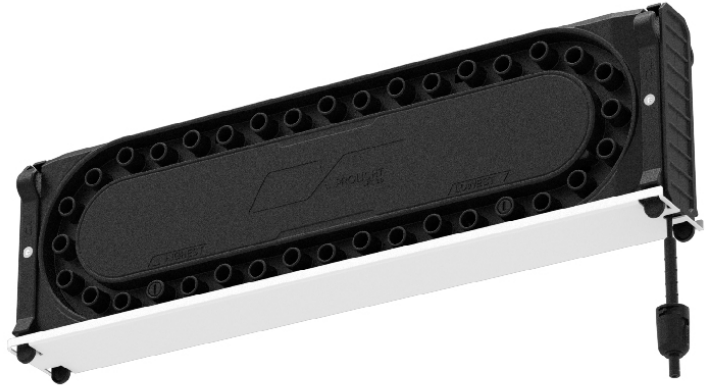

PROJECT
TYPE
NOTES
QUANTITY
DATE

A3G50-SUS-SYS COMPONENTS

A38842-

DESCRIPTION

G-50 Channel | Gravity Lift - Mechanical Gravity Lift for G-50

GENERAL

Series: Snooker
Subseries: Snooker G-50 Channel for Gravity Lift
Brand: Prolicht
Division: Architectural

PHYSICAL

Shape: Rectangle
Length (mm): 350
Length (in): 13 3/4
Width (mm): 42
Width (in): 1 5/8
Height (mm): 105
Height (in): 4 1/8
Weight (kg): 0.582
Weight (lbs): 1.28
Fixture Finish: SSR / BKV / CWI / CRY / HAB / UFT / ITA / RUA / FTG / MYG / LOD / PUS / FRO / FUP / KIA / POP / BLS / SPG / MEY / GOH / GUM / CHC / COM / ABZ / JAG / OBR / MOS / ROR
Fixture Material: Aluminum

RATINGS AND CERTIFICATIONS

Certified By: Certified for North American Standards
IP rating: IP20