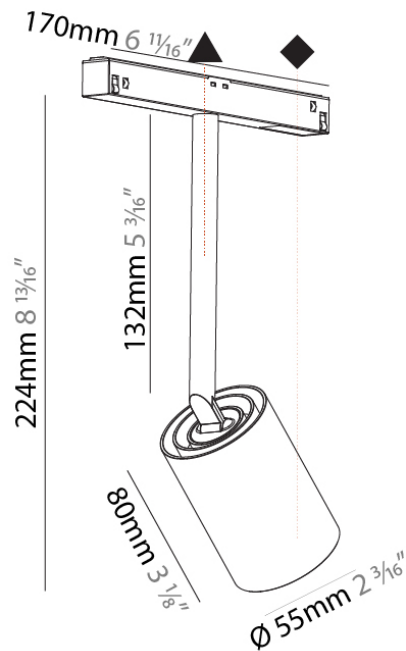

PROJECT	
TYPE	
NOTES	
QUANTITY	
DATE	

A3G50-SUS-SYS COMPONENTS

A3T104-

DESCRIPTION

Centriq - Track Head - 12.1W LED (Zhaga Standard) - 2700K / 3000K / 4000K - Dimmable - 15° / 17° / 25° / 33° / 35° / 46°

GENERAL

Series: Centriq
Brand: Prolicht
Division: Architectural
Subcategory: Spots

PHYSICAL

Shape: Cylinder
Diameter (mm): 55
Diameter (in): 2 ³/₁₆
Height (mm): 224
Height (in): 8 ¹³/₁₆
Light Distribution: Adjustable / Direct
Weight (kg): 0.562
Weight (lbs): 1.24
Fixture Finish: SSR / BKV / CWI / CRY / HAB / UFT / ITA / RUA / FTG / MYG / LOD / PUS / FRO / FUP / KIA / POP / BLS / SPG / MEY / GOH / GUM / CHC / COM / ABZ / JAG / OBR / MOS / ROR
Fixture Material: Aluminum

ELECTRICAL

Input Wattage Range: 10 - 19 W
Lamp Type: LED (Zhaga Standard)
Input Wattage (W): 12.0
Total Output Wattage (W): 10.6
Dimming: 0-10V Dimming
Driver Included: No
Driver Location: External
Input Voltage (V): 120

LED

Delivered Lumen Range: 500 - 999 lm
Number of LEDs: 1
Color Temperature (°K): 2700 / 3000 / 4000
Max. Delivered Lumen (lm): 720 / 760 / 820
Nominal Lumen (lm): 1196 / 1257 / 1275
CRI: >90 CRI
Upon Request: Special Color Temperature 3500K available in minimum quantities (larger quantities upon request)

OPTICAL

Reflector°: 15 / 17 / 25 / 33 / 35 / 46
Adjustability: Rotational 360°; Tilt 90°
Upon Request: Special Beam Angles

RATINGS AND CERTIFICATIONS

Certified By: Certified for North American Standards
IP rating: IP20