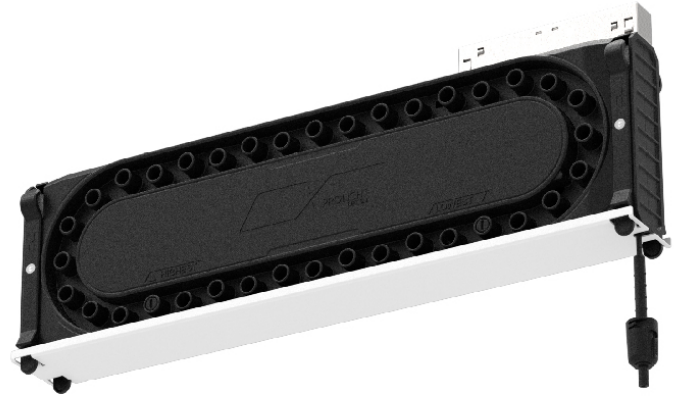

A3G50-SUS-SYS COMPONENTS

PROJECT	
TYPE	
NOTES	
QUANTITY	
DATE	

A38840-

DESCRIPTION

G-50 Channel | Gravity Lift - Gravity Lift 48V 500mA (non-dimming)

GENERAL

Series: Snooker
Subseries: Snooker G-50 Channel for Gravity Lift
Brand: Prolicht
Division: Architectural

PHYSICAL

Shape: Rectangle
Length (mm): 350
Length (in): 13 3/4
Width (mm): 42
Width (in): 1 5/8
Height (mm): 120
Height (in): 4 3/4
Weight (kg): 0.587
Weight (lbs): 1.29

Fixture Finish: SSR / BKV / CWI / CRY / HAB / UFT / ITA / RUA / FTG / MYG / LOD / PUS / FRO / FUP / KIA / POP / BLS / SPG / MEY / GOH / GUM / CHC / COM / ABZ / JAG / OBR / MOS / ROR

Fixture Material: Aluminum

ELECTRICAL

Dimming: Non-Dimmable

RATINGS AND CERTIFICATIONS

Certified By: Certified for North American Standards

IP rating: IP20