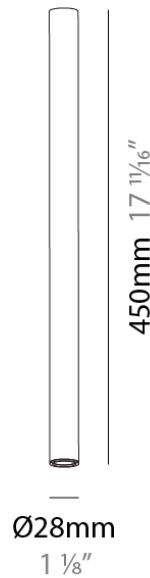

PROJECT
TYPE
NOTES
QUANTITY
DATE

A3G50-SUS-SYS COMPONENTS

A380042-

DESCRIPTION

Hangover Plug - Track Head - 28mm / 1 1/8" x 450mm / 17 11/16" - 6.4W LED (Zhaga Standard) - 2700K / 3000K / 4000K - Lens 24°/32°/ 58° -

GENERAL

Series: Hangover
Subseries: Hangover Plug Standard (Track Insert)
Brand: Prolicht
Division: Architectural

PHYSICAL

Shape: Cylinder
Diameter (mm): 28
Diameter (in): 1 1/8
Height (mm): 450
Height (in): 17 11/16
Light Distribution: Downlight
Weight (kg): 0.468
Weight (lbs): 1.03
Diffuser: Shine Ring 1-6
Fixture Finish: SSR / BKV / CWI / CRY / HAB / UFT / ITA / RUA / FTG / MYG / LOD / PUS / FRO / FUP / KIA / POP / BLS / SPG / MEY / GOH / GUM / CHC / COM / ABZ / JAG / OBR / MOS / ROR
Fixture Material: Aluminum

ELECTRICAL

Input Wattage Range: 1 - 9 W
Lamp Type: LED (Zhaga Standard)
Input Wattage (W): 6.4
Total Output Wattage (W): 5.8
Dimming: 0-10V Dimming
Driver Included: No
Driver Location: External
Input Voltage (V): 120
Constant Current (MA): 500

LED

Delivered Lumen Range: 100 - 499 lm
Number of LEDs: 1
Color Temperature (°K): 2700 / 3000 / 4000
Max. Delivered Lumen (lm): 328 / 363 / 386
Nominal Lumen (lm): 448 / 483 / 514
CRI: >90 CRI
Upon Request: Special Color Temperature

OPTICAL

Optic°: 24 / 32 / 58
Upon Request: Special Beam Angles

RATINGS AND CERTIFICATIONS

Certified By: Certified for North American Standards
IP rating: IP20