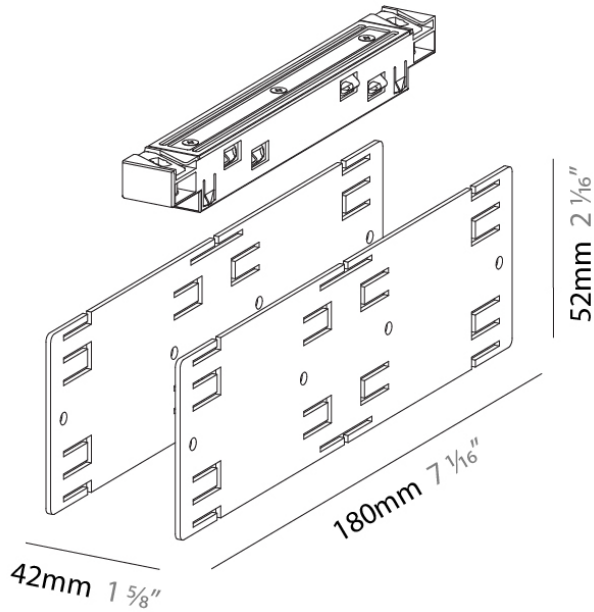

A3G50-SUS-SYS COMPONENTS

PROJECT	
TYPE	
NOTES	
QUANTITY	
DATE	

A38837

DESCRIPTION

G-50 Channel | Gravity Lift - Connector Device

GENERAL

Series: Snooker
Subseries: Snooker G-50 Channel for Gravity Lift
Brand: Prolicht
Division: Architectural
Subcategory: Profile

PHYSICAL

Shape: Rectangle
Length (mm): 180
Length (in): 7 1/16
Width (mm): 42
Width (in): 1 5/8
Height (mm): 52
Height (in): 2 1/16
Weight (kg): 0.135
Weight (lbs): 0.3
Fixture Finish: SSR / BKV / CWI / CRY / HAB / UFT / ITA / RUA / FTG / MYG / LOD / PUS / FRO / FUP / KIA / POP / BLS / SPG / MEY / GOH / GUM / CHC / COM / ABZ / JAG / OBR / MOS / ROR
Fixture Material: Plastic

RATINGS AND CERTIFICATIONS

Certified By: Certified for North American Standards
IP rating: IP20