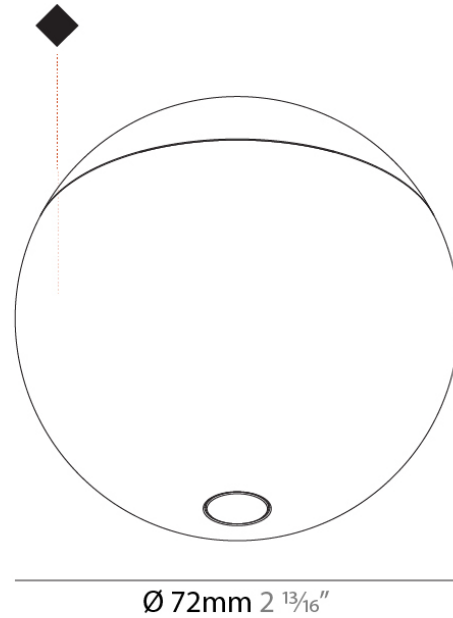

A3G50-SUS-SYS COMPONENTS

A38818-

DESCRIPTION

Snooker Decor - Track - Blank Globe -

GENERAL

Series: Snooker

Brand: Prolicht

Division: Architectural

PHYSICAL

Shape: Round

Diameter (mm): 72

Diameter (in): 2 ¹³/₁₆

Height (mm): 72

Height (in): 2 ¹³/₁₆

Weight (kg): 0.733

Weight (lbs): 1.62

Fixture Finish: SSR / BKV / CWI / CRY / HAB / UFT / ITA / RUA / FTG / MYG / LOD / PUS / FRO / FUP / KIA / POP / BLS / SPG / MEY / GOH / GUM / CHC / COM / ABZ / JAG / OBR / MOS / ROR

Fixture Material: Aluminum Die Cast

RATINGS AND CERTIFICATIONS

Certified By: Certified for North American Standards

IP rating: IP20