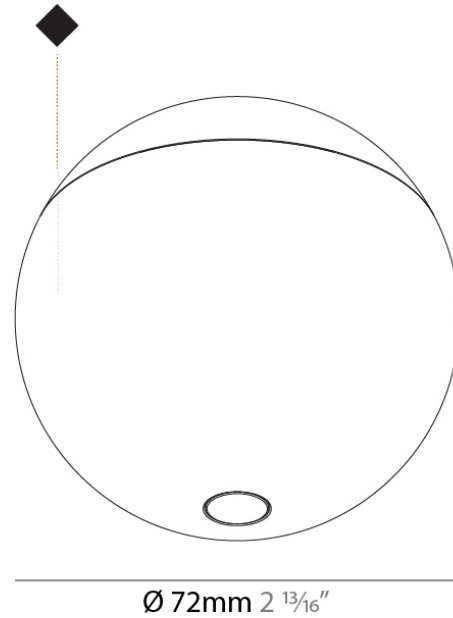

A3G50-TRI-SYS COMPONENTS

A38818-

DESCRIPTION

Snooker Decor - Track - Blank Globe -

GENERAL

Series: Snooker

Brand: Prolicht

Division: Architectural

PHYSICAL

Shape: Round

Diameter (mm): 72

Diameter (in): 2 ¹³/₁₆

Height (mm): 72

Height (in): 2 ¹³/₁₆

Weight (kg): 0.733

Weight (lbs): 1.62

Fixture Finish: SSR / BKV / CWI / CRY / HAB / UFT / ITA / RUA / FTG / MYG / LOD / PUS / FRO / FUP / KIA / POP / BLS / SPG / MEY / GOH / GUM / CHC / COM / ABZ / JAG / OBR / MOS / ROR

Fixture Material: Aluminum Die Cast

RATINGS AND CERTIFICATIONS

Certified By: Certified for North American Standards

IP rating: IP20