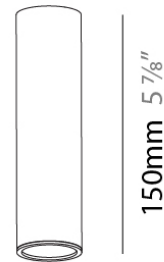

A3G50-TRI-SYS COMPONENTS SURFACE

A380107-

DESCRIPTION

Hangover Plug 40 - 150mm / 5 7/8" - 10.9W LED (Zhaga Standard) - 2700K / 3000K / 4000K - Dimmable - Reflector 40° / 50°

GENERAL

Series: Hangover

Subseries: Hangover Plug 40

Brand: Prolicht

Division: Architectural

Mounting Type: Surface

Mounting Location: Ceiling

Subcategory: Downlight

PHYSICAL

Shape: Cylinder

Diameter (mm): 40

Diameter (in): 1 9/16

Height (mm): 150

Height (in): 5 7/8

Light Distribution: Downlight

Weight (kg): 0.452

Weight (lbs): 9.96

Diffuser: Shine Ring 1-6

Fixture Finish: SSR / BKV / CWI / CRY / HAB / UFT / ITA / RUA / FTG / MYG / LOD / PUS / FRO / FUP / KIA / POP / BLS / SPG / MEY / GOH / GUM / CHC / COM / ABZ / JAG / OBR / MOS / ROR

Fixture Material: Aluminum

ELECTRICAL

Input Wattage Range: 10 - 19 W

Lamp Type: LED (Zhaga Standard)

Input Wattage (W): 10.9

Total Output Wattage (W): 10

Dimming: 0-10V Dimming

Driver Included: No

Input Voltage (V): 48

LED

Delivered Lumen Range: 500 - 999 lm

Color Temperature (°K): 2700 / 3000 / 4000

Max. Delivered Lumen (lm): 788 / 829 / 840

Nominal Lumen (lm): 1016 / 1068 / 1082

CRI: >90 CRI

Lamp Life (hrs): 50000

OPTICAL

Reflector°: 40 / 50

RATINGS AND CERTIFICATIONS

Certified By: Certified for North American Standards

IP rating: IP20

Ø40mm
1 9/16"