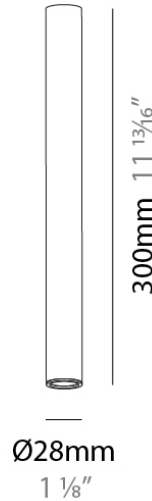

A3G50-TRI-SYS COMPONENTS

A380041-

DESCRIPTION

Hangover Plug Shine - Track Head - 28mm / 1 1/8" x 300mm / 11 13/16" - 6.4W LED (Zhaga Standard) - 2700K / 3000K / 4000K - Lens 24°/32°/ 58°

GENERAL

Series: Hangover
Subseries: Hangover Plug Standard (Track Insert)
Brand: Prolicht
Division: Architectural

PHYSICAL

Shape: Cylinder
Diameter (mm): 28
Diameter (in): 1 1/8
Height (mm): 300
Height (in): 11 13/16
Light Distribution: Downlight
Weight (kg): 0.451
Weight (lbs): 0.99
Diffuser: Shine Ring 1-6
Fixture Finish: SSR / BKV / CWI / CRY / HAB / UFT / ITA / RUA / FTG / MYG / LOD / PUS / FRO / FUP / KIA / POP / BLS / SPG / MEY / GOH / GUM / CHC / COM / ABZ / JAG / OBR / MOS / ROR
Fixture Material: Aluminum
Cable Details: 2,000mm or 4,000mm Cable - Black

ELECTRICAL

Input Wattage Range: 1 - 9 W
Lamp Type: LED (Zhaga Standard)
Input Wattage (W): 6.4
Total Output Wattage (W): 5.8
Dimming: 0-10V Dimming
Driver Included: No
Driver Location: External
Input Voltage (V): 120

LED

Delivered Lumen Range: 100 - 499 lm
Number of LEDs: 1
Color Temperature (°K): 2700 / 3000 / 4000
Max. Delivered Lumen (lm): 328 / 363 / 386
Nominal Lumen (lm): 448 / 483 / 514
CRI: >90 CRI
Upon Request: Special Color Temperature

OPTICAL

Optic°: 24 / 32 / 58
Upon Request: Special Beam Angles

RATINGS AND CERTIFICATIONS

Certified By: Certified for North American Standards
IP rating: IP20