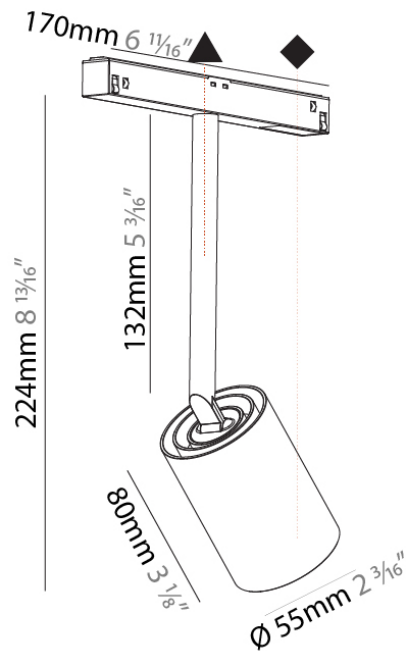

PROJECT	
TYPE	
NOTES	
QUANTITY	
DATE	

A3G50-TRI-SYS COMPONENTS

A3T104-

DESCRIPTION

Centriq - Track Head - 12.1W LED (Zhaga Standard) - 2700K / 3000K / 4000K - Dimmable - 15° / 17° / 25° / 33° / 35° / 46°

GENERAL

Series: Centriq
Brand: Prolicht
Division: Architectural
Subcategory: Spots

PHYSICAL

Shape: Cylinder
Diameter (mm): 55
Diameter (in): 2 3/16
Height (mm): 224
Height (in): 8 13/16
Light Distribution: Adjustable / Direct
Weight (kg): 0.562
Weight (lbs): 1.24
Fixture Finish: SSR / BKV / CWI / CRY / HAB / UFT / ITA / RUA / FTG / MYG / LOD / PUS / FRO / FUP / KIA / POP / BLS / SPG / MEY / GOH / GUM / CHC / COM / ABZ / JAG / OBR / MOS / ROR
Fixture Material: Aluminum

ELECTRICAL

Input Wattage Range: 10 - 19 W
Lamp Type: LED (Zhaga Standard)
Input Wattage (W): 12.0
Total Output Wattage (W): 10.6
Dimming: 0-10V Dimming
Driver Included: No
Driver Location: External
Input Voltage (V): 120

LED

Delivered Lumen Range: 500 - 999 lm
Number of LEDs: 1
Color Temperature (°K): 2700 / 3000 / 4000
Max. Delivered Lumen (lm): 720 / 760 / 820
Nominal Lumen (lm): 1196 / 1257 / 1275
CRI: >90 CRI
Upon Request: Special Color Temperature 3500K available in minimum quantities (larger quantities upon request)

OPTICAL

Reflector°: 15 / 17 / 25 / 33 / 35 / 46
Adjustability: Rotational 360°; Tilt 90°
Upon Request: Special Beam Angles

RATINGS AND CERTIFICATIONS

Certified By: Certified for North American Standards
IP rating: IP20