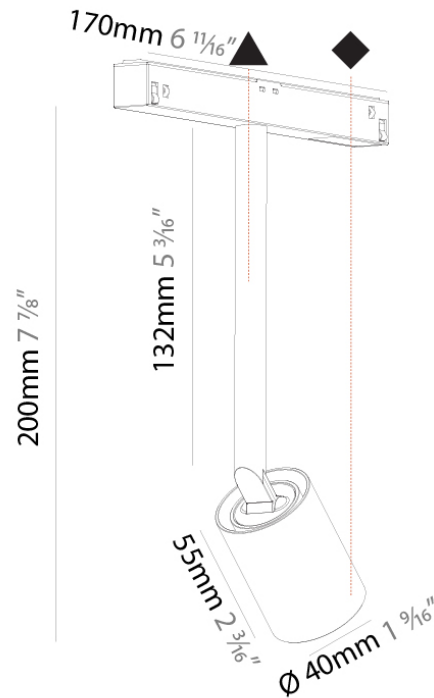

PROJECT	
TYPE	
NOTES	
QUANTITY	
DATE	

A3G50-TRI-SYS COMPONENTS

A3T102-

DESCRIPTION

Centriq - Track Head - 6.6W LED (Zhaga Standard) - 2700K / 3000K / 4000K - Dimmable - Reflector: 20°/31°/36°/40°/50°

GENERAL

Series: Centriq
Brand: Prolicht
Division: Architectural
Subcategory: Spots

PHYSICAL

Shape: Cylinder
Diameter (mm): 40
Diameter (in): 1 ⁹/₁₆
Height (mm): 200
Height (in): 7 ⁷/₈
Light Distribution: Adjustable / Direct
Weight (kg): 0.159
Weight (lbs): 0.35
Fixture Finish: SSR / BKV / CWI / CRY / HAB / UFT / ITA / RUA / FTG / MYG / LOD / PUS / FRO / FUP / KIA / POP / BLS / SPG / MEY / GOH / GUM / CHC / COM / ABZ / JAG / OBR / MOS / ROR
Fixture Material: Aluminum

ELECTRICAL

Input Wattage Range: 1 - 9 W
Lamp Type: LED (Zhaga Standard)
Input Wattage (W): 6.5
Total Output Wattage (W): 5.9
Dimming: 0-10V Dimming
Driver Included: No
Driver Location: External
Input Voltage (V): 120

LED

Delivered Lumen Range: 100 - 499 lm
Number of LEDs: 1
Color Temperature (°K): 2700 / 3000 / 4000
Max. Delivered Lumen (lm): 468 / 490 / 520
Nominal Lumen (lm): 732 / 769 / 780
CRI: >90 CRI
Upon Request: Special Color Temperature 3500K available in minimum quantities (larger quantities upon request)

OPTICAL

Reflector°: 20 / 31 / 36 / 40 / 50
Adjustability: Rotational 360°; Tilt 90°
Upon Request: Special Beam Angles

RATINGS AND CERTIFICATIONS

Certified By: Certified for North American Standards
IP rating: IP20