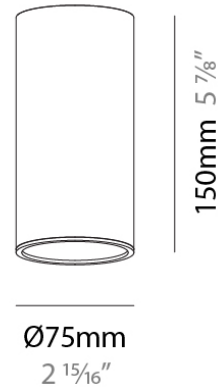

A3G50-TRI-SYS COMPONENTS SURFACE

A380111-

DESCRIPTION

Hangover Plug 75 - Track Head -150mm / 5 7/8" - 6.6W LED (Zhaga Standard) - 2700K / 3000K / 4000K - Dimmable - Lens 9° / 24° / 39°

GENERAL

Series: Hangover
Subseries: Hangover Plug 75
Brand: Prolicht
Division: Architectural
Mounting Type: Surface
Mounting Location: Ceiling
Subcategory: Downlight

PHYSICAL

Shape: Cylinder
Diameter (mm): 75
Diameter (in): 2 15/16
Height (mm): 150
Height (in): 5 7/8
Light Distribution: Downlight
Weight (kg): 0.532
Weight (lbs): 1.17
Diffuser: Shine Ring 1-6
Fixture Finish: SSR / BKV / CWI / CRY / HAB / UFT / ITA / RUA / FTG / MYG / LOD / PUS / FRO / FUP / KIA / POP / BLS / SPG / MEY / GOH / GUM / CHC / COM / ABZ / JAG / OBR / MOS / ROR
Fixture Material: Aluminum

ELECTRICAL

Input Wattage Range: 1 - 9 W
Lamp Type: LED (Zhaga Standard)
Input Wattage (W): 6.6
Total Output Wattage (W): 6
Dimming: 0-10V Dimming
Driver Included: No
Input Voltage (V): 48

LED

Delivered Lumen Range: 100 - 499 lm
Color Temperature (°K): 2700 / 3000 / 4000
Max. Delivered Lumen (lm): 385 / 408 / 442
Nominal Lumen (lm): 455.22 / 482 / 522.17
CRI: >90 CRI
Lamp Life (hrs): 50000

OPTICAL

Optic°: 9 / 24 / 39

RATINGS AND CERTIFICATIONS

Certified By: Certified for North American Standards
IP rating: IP20