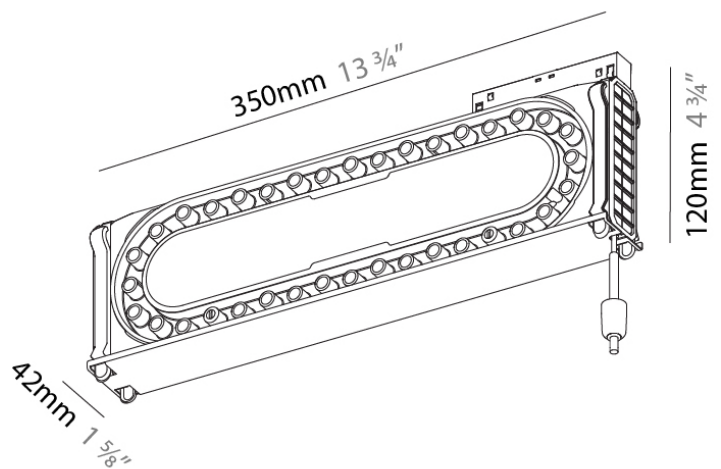

PROJECT	
TYPE	
NOTES	
QUANTITY	
DATE	

A3G50-TRI-SYS COMPONENTS

A38841-

DESCRIPTION

G-50 Channel | Gravity Lift - Gravity Lift 48V 500mA (0-10V Dimmable)

GENERAL

Series: Snooker
Subseries: Snooker G-50 Channel for Gravity Lift
Brand: Prolicht
Division: Architectural

PHYSICAL

Shape: Rectangle
Length (mm): 350
Length (in): 13 3/4
Width (mm): 42
Width (in): 1 5/8
Height (mm): 120
Height (in): 4 3/4
Weight (kg): 0.601
Weight (lbs): 1.32
Fixture Finish: SSR / BKV / CWI / CRY / HAB / UFT / ITA / RUA / FTG / MYG / LOD / PUS / FRO / FUP / KIA / POP / BLS / SPG / MEY / GOH / GUM / CHC / COM / ABZ / JAG / OBR / MOS / ROR
Fixture Material: Aluminum

ELECTRICAL

Dimming: 0-10V Dimming

RATINGS AND CERTIFICATIONS

Certified By: Certified for North American Standards
IP rating: IP20