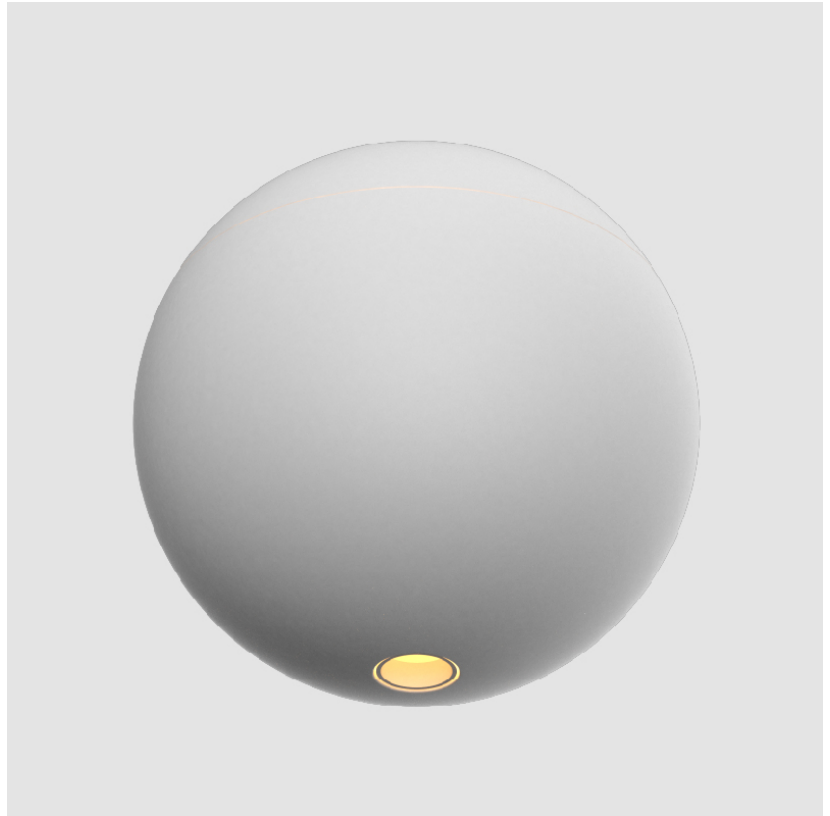

OPTICAL

Beam Angle: 55 _____
 Upon Request: 55° Beam Angle: Dual Focus lens technology - very low UGR _____

RATINGS AND CERTIFICATIONS

Certified By: Certified for North American Standards _____
 IP rating: IP20 _____