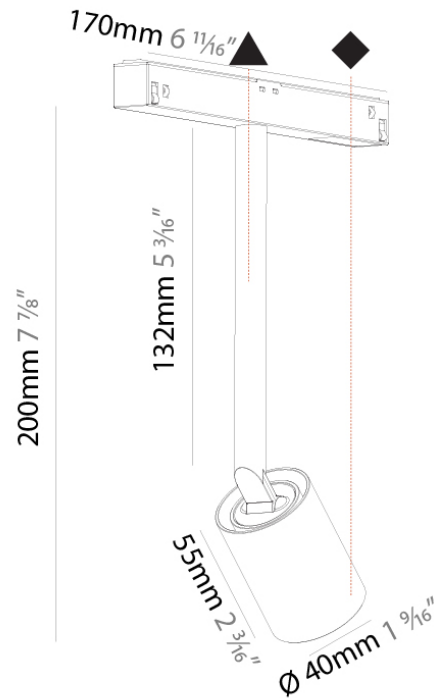

A3G50-TRI-SYS COMPONENTS

A3T101-

DESCRIPTION

Centriq - Track Head - 6.4W LED (Zhaga Standard) - 2700K / 3000K / 4000K - Dimmable

GENERAL

Series: Centriq
Brand: Prolicht
Division: Architectural
Subcategory: Spots

PHYSICAL

Shape: Cylinder
Diameter (mm): 40
Diameter (in): 1 ⁹/₁₆
Height (mm): 200
Height (in): 7 ⁷/₈
Light Distribution: Adjustable / Direct
Weight (kg): 0.132
Weight (lbs): 0.29
Fixture Finish: SSR / BKV / CWI / CRY / HAB / UFT / ITA / RUA / FTG / MYG / LOD / PUS / FRO / FUP / KIA / POP / BLS / SPG / MEY / GOH / GUM / CHC / COM / ABZ / JAG / OBR / MOS / ROR
Fixture Material: Aluminum

ELECTRICAL

Input Wattage Range: 1 - 9 W
Lamp Type: LED (Zhaga Standard)
Input Wattage (W): 6.5
Total Output Wattage (W): 5.8
Dimming: 0-10V Dimming
Driver Included: No
Driver Location: External
Input Voltage (V): 120

LED

Delivered Lumen Range: 100 - 499 lm
Number of LEDs: 1
Color Temperature (°K): 2700 / 3000 / 4000
Max. Delivered Lumen (lm): 360 / 390 / 420
Nominal Lumen (lm): 448 / 483 / 514
CRI: >90 CRI
Upon Request: Special Color Temperature ***3500K available in minimum quantities (larger quantities upon request)

OPTICAL

Reflector°: 10
Adjustability: Rotational 360°; Tilt 90°
Upon Request: Special Beam Angles

RATINGS AND CERTIFICATIONS

Certified By: Certified for North American Standards
IP rating: IP20