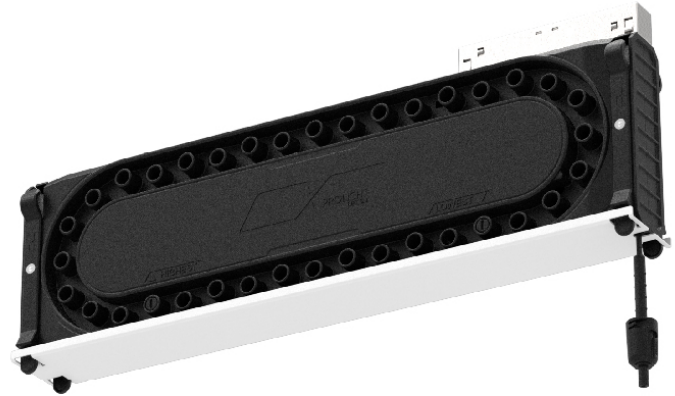

PROJECT
TYPE
NOTES
QUANTITY
DATE

A3G50-TRI-SYS COMPONENTS

A38840-

DESCRIPTION

G-50 Channel | Gravity Lift - Gravity Lift 48V 500mA (non-dimming)

GENERAL

Series: Snooker
Subseries: Snooker G-50 Channel for Gravity Lift
Brand: Prolicht
Division: Architectural

PHYSICAL

Shape: Rectangle
Length (mm): 350
Length (in): 13 3/4
Width (mm): 42
Width (in): 1 5/8
Height (mm): 120
Height (in): 4 3/4
Weight (kg): 0.587
Weight (lbs): 1.29

Fixture Finish: SSR / BKV / CWI / CRY / HAB / UFT / ITA / RUA / FTG / MYG / LOD / PUS / FRO / FUP / KIA / POP / BLS / SPG / MEY / GOH / GUM / CHC / COM / ABZ / JAG / OBR / MOS / ROR

Fixture Material: Aluminum

ELECTRICAL

Dimming: Non-Dimmable

RATINGS AND CERTIFICATIONS

Certified By: Certified for North American Standards

IP rating: IP20