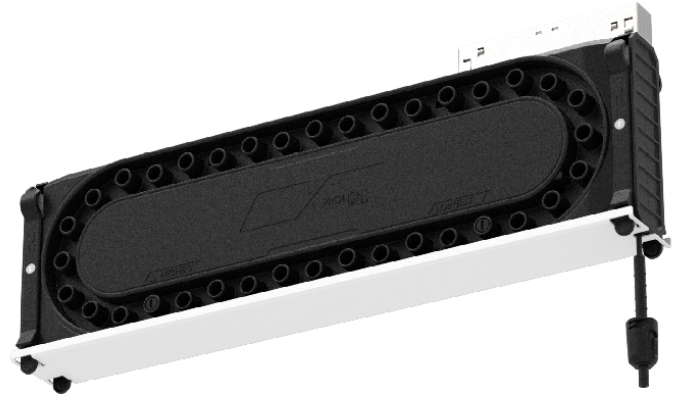

PROJECT	
TYPE	
NOTES	
QUANTITY	
DATE	

A3G50-TRI-SYS COMPONENTS

A38841-

DESCRIPTION

G-50 Channel | Gravity Lift - Gravity Lift 48V 500mA (0-10V Dimmable)

GENERAL

Series: Snooker
Subseries: Snooker G-50 Channel for Gravity Lift
Brand: Prolicht
Division: Architectural

PHYSICAL

Shape: Rectangle
Length (mm): 350
Length (in): 13 3/4
Width (mm): 42
Width (in): 1 5/8
Height (mm): 120
Height (in): 4 3/4
Weight (kg): 0.601
Weight (lbs): 1.32
Fixture Finish: SSR / BKV / CWI / CRY / HAB / UFT / ITA / RUA / FTG / MYG / LOD / PUS / FRO / FUP / KIA / POP / BLS / SPG / MEY / GOH / GUM / CHC / COM / ABZ / JAG / OBR / MOS / ROR
Fixture Material: Aluminum

ELECTRICAL

Dimming: 0-10V Dimming

RATINGS AND CERTIFICATIONS

Certified By: Certified for North American Standards
IP rating: IP20