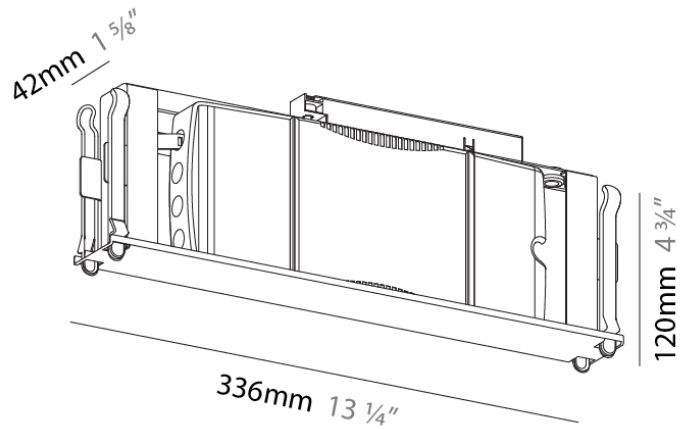

A3G50-TRI-SYS COMPONENTS

PROJECT	
TYPE	
NOTES	
QUANTITY	
DATE	

A38838-

DESCRIPTION

G-50 Channel | Gravity Lift - Supplier Unit 150W Track 48V

GENERAL

Series: Snooker
Subseries: Snooker G-50 Channel for Gravity Lift
Brand: Prolicht
Division: Architectural

PHYSICAL

Shape: Rectangle
Length (mm): 336
Length (in): 13 1/4
Width (mm): 42
Width (in): 1 5/8
Height (mm): 120
Height (in): 4 3/4
Weight (kg): 1.325
Weight (lbs): 2 15/16
Fixture Finish: SSR / BKV / CWI / CRY / HAB / UFT / ITA / RUA / FTG / MYG / LOD / PUS / FRO / FUP / KIA / POP / BLS / SPG / MEY / GOH / GUM / CHC / COM / ABZ / JAG / OBR / MOS / ROR
Fixture Material: Plastic

ELECTRICAL

Total Output Wattage (W): 96
Input Voltage (V): 48

RATINGS AND CERTIFICATIONS

Certified By: Certified for North American Standards
IP rating: IP20