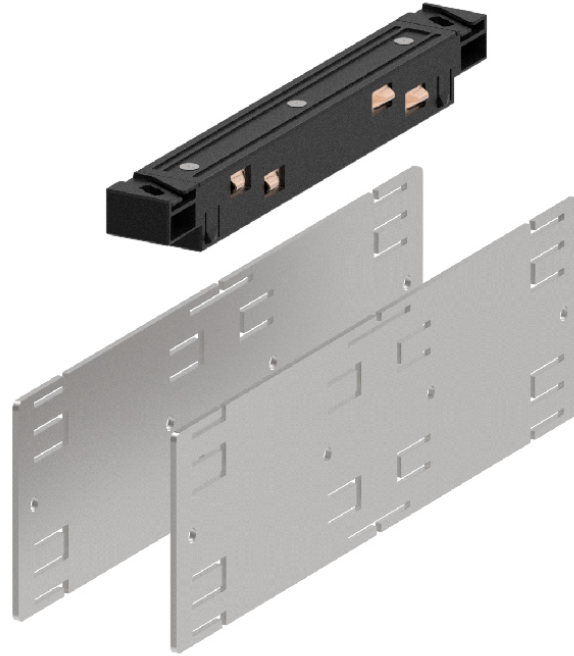

A3G50-TRI-SYS COMPONENTS

PROJECT	
TYPE	
NOTES	
QUANTITY	
DATE	

A38837

DESCRIPTION
G-50 Channel | Gravity Lift - Connector Device

GENERAL
Series: Snooker
Subseries: Snooker G-50 Channel for Gravity Lift
Brand: Prolicht
Division: Architectural
Subcategory: Profile

PHYSICAL
Shape: Rectangle
Length (mm): 180
Length (in): 7 ¹/₁₆
Width (mm): 42
Width (in): 1 ⁵/₈
Height (mm): 52
Height (in): 2 ¹/₁₆
Weight (kg): 0.135
Weight (lbs): 0.3
Fixture Finish: SSR / BKV / CWI / CRY / HAB / UFT / ITA / RUA / FTG / MYG / LOD / PUS / FRO / FUP / KIA / POP / BLS / SPG / MEY / GOH / GUM / CHC / COM / ABZ / JAG / OBR / MOS / ROR
Fixture Material: Plastic

RATINGS AND CERTIFICATIONS
Certified By: Certified for North American Standards
IP rating: IP20