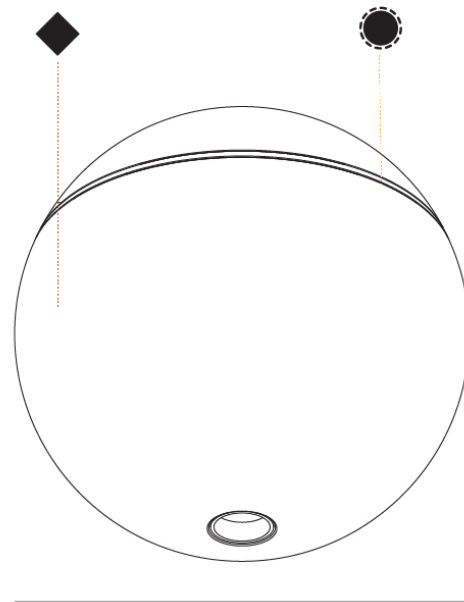

OPTICAL

Beam Angle: 55
 Upon Request: 55° Beam Angle: Dual Focus lens technology - very low UGR

RATINGS AND CERTIFICATIONS

Certified By: Certified for North American Standards
 IP rating: IP20

Ø 72mm 2 ¹³/₁₆"