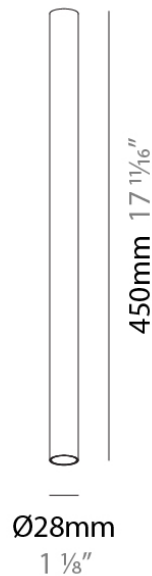

PROJECT
TYPE
NOTES
QUANTITY
DATE

A3G50-TRI-SYS COMPONENTS

A380044-

DESCRIPTION

Hangover Plug Decor - Blank Track Head - 28mm / 1 1/8" x 450mm / 17 11/16" -

GENERAL

Series: Hangover
Subseries: Hangover Plug Standard (Track Insert)
Brand: Prolicht
Division: Architectural

PHYSICAL

Shape: Cylinder
Diameter (mm): 28
Diameter (in): 1 1/8
Height (mm): 450
Height (in): 17 11/16
Weight (kg): 0.32
Weight (lbs): 0.706
Fixture Finish: SSR / BKV / CWI / CRY / HAB / UFT / ITA / RUA / FTG / MYG / LOD / PUS / FRO / FUP / KIA / POP / BLS / SPG / MEY / GOH / GUM / CHC / COM / ABZ / JAG / OBR / MOS / ROR
Fixture Material: Aluminum Die Cast

ELECTRICAL

Lamp Type: LED (Zhaga Standard)

RATINGS AND CERTIFICATIONS

Certified By: Certified for North American Standards
IP rating: IP20