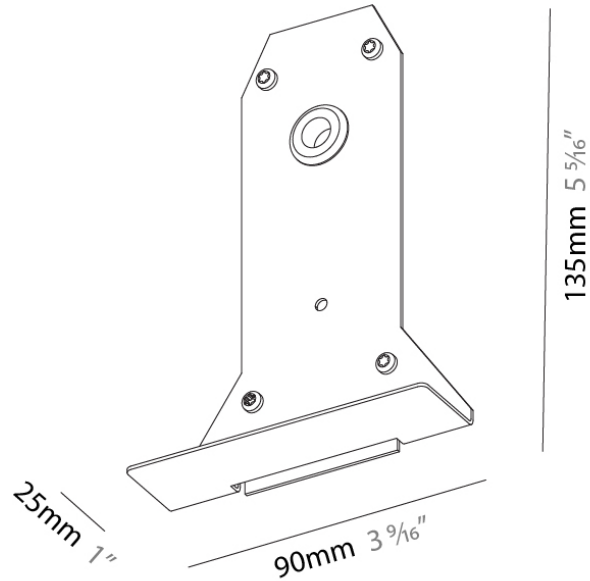

A3G50-TRI-SYS COMPONENTS

PROJECT	_____
TYPE	_____
NOTES	_____
QUANTITY	_____
DATE	_____

A38825

DESCRIPTION

G-50 Channel | Gravity Lift - Black Endplate - 1 Pair

GENERAL

Series: Snooker
Subseries: Snooker G-50 Channel for Gravity Lift
Brand: Prolicht
Division: Architectural

PHYSICAL

Shape: Rectangle
Length (mm): 90
Length (in): 3 ⁹/₁₆
Width (mm): 25
Width (in): 1
Height (mm): 135
Height (in): 5 ⁵/₁₆
Weight (kg): 0.149
Weight (lbs): 0.33
Fixture Material: Metal

RATINGS AND CERTIFICATIONS

Certified By: Certified for North American Standards
IP rating: IP20