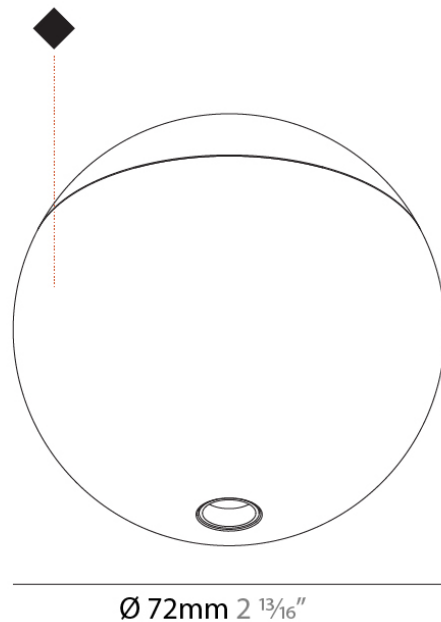

Snooker - G-Board - Suspension Insert - 6.4W LED (Zhaga Standard) - 2700K / 3000K / 4000K including Cable

GENERAL

Series: Snooker _____
Brand: Prolicht _____
Division: Architectural _____

PHYSICAL

Shape: Round _____
Diameter (mm): 72 _____
Diameter (in): 2 ¹³/₁₆ _____
Height (mm): 72 _____
Height (in): 2 ¹³/₁₆ _____
Light Distribution: Downlight _____
Weight (kg): 0.733 _____
Weight (lbs): 1.6 _____
Fixture Finish: SSR / BKV / CWI / CRY / HAB / UFT / ITA / RUA / FTG / MYG / LOD / PUS / FRO / FUP / KIA / POP / BLS / SPG / MEY / GOH / GUM / CHC / COM / ABZ / JAG / OBR / MOS / ROR _____
Fixture Material: Aluminum Die Cast _____

ELECTRICAL

Input Wattage Range: 1 - 9 W _____
Lamp Type: LED (Zhaga Standard) _____
Input Wattage (W): 6.5 _____
Total Output Wattage (W): 5.8 _____
Driver Included: No _____
Driver Location: External _____
Input Voltage (V): 48 _____
Constant Current (mA): 500 _____

LED

Delivered Lumen Range: 100 - 499 lm _____
Number of LEDs: 1 _____
Color Temperature (°K): 2700 / 3000 / 4000 _____
Max. Delivered Lumen (lm): 270 / 290 / 310 _____
Nominal Lumen (lm): 448 / 483 / 514 _____
CRI: >90 CRI _____
Upon Request: Special Color Temperature 3500K available in minimum quantities (larger quantities upon request) _____

OPTICAL

Beam Angle: 55 _____
Upon Request: 55° Beam Angle: Dual Focus lens technology - very low UGR _____

RATINGS AND CERTIFICATIONS

Certified By: Certified for North American Standards _____
IP rating: IP20 _____