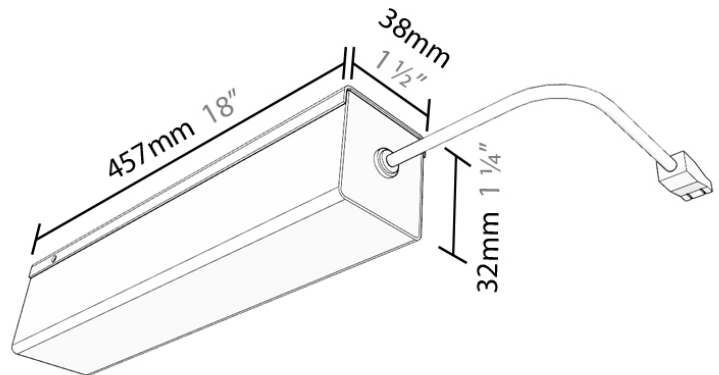

A3G50-TRI-SYS COMPONENTS

PROJECT	
TYPE	
NOTES	
QUANTITY	
DATE	

A38839-

DESCRIPTION

G-50 Channel | Gravity Lift - Power Supply Unit c/w Remote 96W, 0-10V Dimming Driver + Bridge - for 48Vdc Track - Trimless

GENERAL

Series: Snooker
Subseries: Snooker G-50 Channel for Gravity Lift
Brand: Prolicht
Division: Architectural

PHYSICAL

Shape: Rectangle
Length (mm): 336
Length (in): 13 1/4
Width (mm): 42
Width (in): 1 5/8
Height (mm): 120
Height (in): 4 3/4
Weight (kg): 1.325
Weight (lbs): 2 15/16
Fixture Finish: SSR / BKV / CWI / CRY / HAB / UFT / ITA / RUA / FTG / MYG / LOD / PUS / FRO / FUP / KIA / POP / BLS / SPG / MEY / GOH / GUM / CHC / COM / ABZ / JAG / OBR / MOS / ROR
Fixture Material: Aluminum

ELECTRICAL

Input Wattage Range: 100 - 149 W
Lamp Type: LED
Input Wattage (W): 100
Total Output Wattage (W): 96
Dimming: Non-Dimmable / 0-10V Dimming
Driver Included: Yes
Driver Location: Integrated
Driver Type: Constant Voltage - 120-277Vac
Driver Class: Class 2
Input Voltage (V): Universal
Output Voltage (V): 48

RATINGS AND CERTIFICATIONS

Certified By: Certified for North American Standards
IP rating: IP20