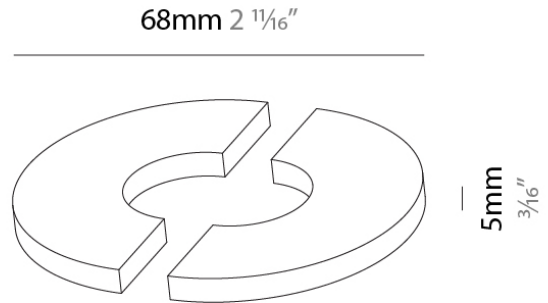

PROJECT	_____
TYPE	_____
NOTES	_____
QUANTITY	_____
DATE	_____

A3G50-TRI-SYS COMPONENTS

A380106-

DESCRIPTION
Hangover 75 - Indirect Diffuser

GENERAL
Series: Hangover
Subseries: Hangover 75
Brand: Prolicht
Division: Architectural

PHYSICAL
Shape: Round
Diameter (mm): 70
Diameter (in): 2 ¾
Fixture Finish: RED / ORG / YEL / GRN / BLU
Fixture Material: Acrylic

RATINGS AND CERTIFICATIONS
Certified By: Certified for North American Standards
IP rating: IP20