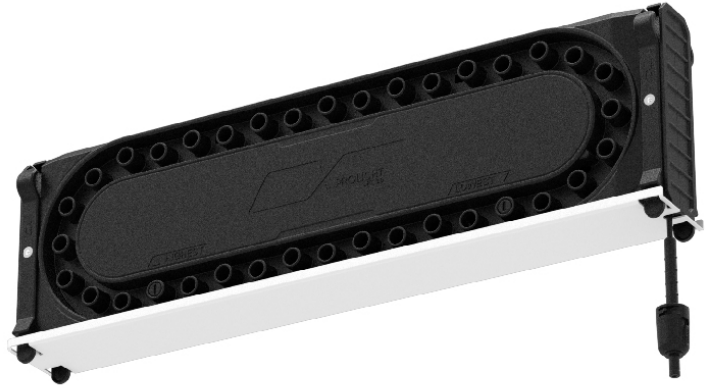

PROJECT	
TYPE	
NOTES	
QUANTITY	
DATE	

A3G50-TRI-SYS COMPONENTS

A38842-

DESCRIPTION

G-50 Channel | Gravity Lift - Mechanical Gravity Lift for G-50

GENERAL

Series: Snooker
Subseries: Snooker G-50 Channel for Gravity Lift
Brand: Prolicht
Division: Architectural

PHYSICAL

Shape: Rectangle
Length (mm): 350
Length (in): 13 3/4
Width (mm): 42
Width (in): 1 5/8
Height (mm): 105
Height (in): 4 1/8
Weight (kg): 0.582
Weight (lbs): 1.28
Fixture Finish: SSR / BKV / CWI / CRY / HAB / UFT / ITA / RUA / FTG / MYG / LOD / PUS / FRO / FUP / KIA / POP / BLS / SPG / MEY / GOH / GUM / CHC / COM / ABZ / JAG / OBR / MOS / ROR
Fixture Material: Aluminum

RATINGS AND CERTIFICATIONS

Certified By: Certified for North American Standards
IP rating: IP20