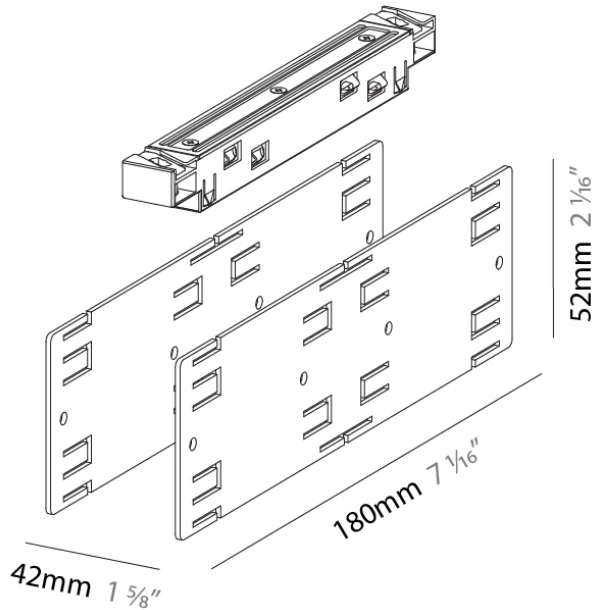

A3G50-TRI-SYS COMPONENTS

PROJECT	
TYPE	
NOTES	
QUANTITY	
DATE	

A38837

DESCRIPTION
G-50 Channel | Gravity Lift - Connector Device

GENERAL
Series: Snooker
Subseries: Snooker G-50 Channel for Gravity Lift
Brand: Prolicht
Division: Architectural
Subcategory: Profile

PHYSICAL
Shape: Rectangle
Length (mm): 180
Length (in): 7 ¹/₁₆
Width (mm): 42
Width (in): 1 ⁵/₈
Height (mm): 52
Height (in): 2 ¹/₁₆
Weight (kg): 0.135
Weight (lbs): 0.3
Fixture Finish: SSR / BKV / CWI / CRY / HAB / UFT / ITA / RUA / FTG / MYG / LOD / PUS / FRO / FUP / KIA / POP / BLS / SPG / MEY / GOH / GUM / CHC / COM / ABZ / JAG / OBR / MOS / ROR
Fixture Material: Plastic

RATINGS AND CERTIFICATIONS
Certified By: Certified for North American Standards
IP rating: IP20