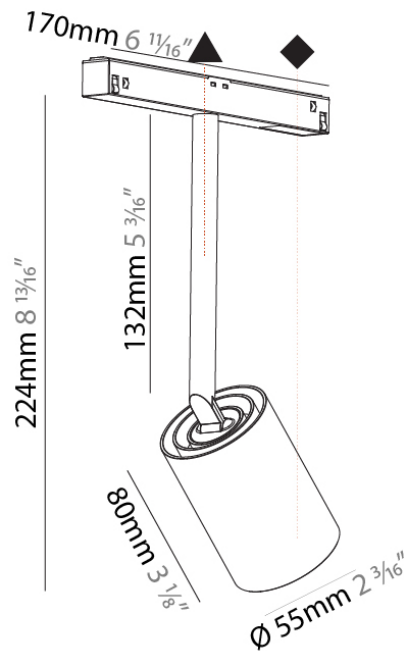

PROJECT	
TYPE	
NOTES	
QUANTITY	
DATE	

A3G50-TRI-SYS COMPONENTS

A3T103-

DESCRIPTION

Centriq - Track Head - 9.3W LED (Zhaga Standard) - 2700K / 3000K / 4000K - Dimmable

GENERAL

Series: Centriq
Brand: Prolicht
Division: Architectural
Subcategory: Spots

PHYSICAL

Shape: Cylinder
Diameter (mm): 55
Diameter (in): 2 ³/₁₆
Height (mm): 224
Height (in): 8 ¹³/₁₆
Light Distribution: Adjustable / Direct
Weight (kg): 0.554
Weight (lbs): 1.22
Fixture Finish: SSR / BKV / CWI / CRY / HAB / UFT / ITA / RUA / FTG / MYG / LOD / PUS / FRO / FUP / KIA / POP / BLS / SPG / MEY / GOH / GUM / CHC / COM / ABZ / JAG / OBR / MOS / ROR
Fixture Material: Aluminum

ELECTRICAL

Input Wattage Range: 1 - 9 W
Lamp Type: LED (Zhaga Standard)
Input Wattage (W): 9.2
Total Output Wattage (W): 8.4
Dimming: 0-10V Dimming
Driver Included: No
Driver Location: External
Input Voltage (V): 120

LED

Delivered Lumen Range: 500 - 999 lm
Number of LEDs: 1
Color Temperature (°K): 2700 / 3000 / 4000
Max. Delivered Lumen (lm): 486 / 534 / 548
Nominal Lumen (lm): 625 / 660 / 712
CRI: >80 CRI
Upon Request: Special Color Temperature 3500K available in minimum quantities (larger quantities upon request)

OPTICAL

Reflector°: 9
Adjustability: Rotational 360°; Tilt 90°
Upon Request: Special Beam Angles

RATINGS AND CERTIFICATIONS

Certified By: Certified for North American Standards
IP rating: IP20