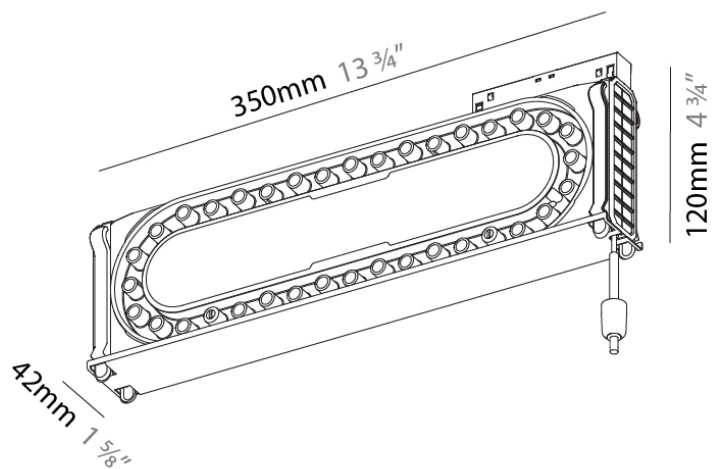

PROJECT
TYPE
NOTES
QUANTITY
DATE

A3G50-TRI-SYS COMPONENTS

A38840-

DESCRIPTION

G-50 Channel | Gravity Lift - Gravity Lift 48V 500mA (non-dimming)

GENERAL

Series: Snooker
Subseries: Snooker G-50 Channel for Gravity Lift
Brand: Prolicht
Division: Architectural

PHYSICAL

Shape: Rectangle
Length (mm): 350
Length (in): 13 3/4
Width (mm): 42
Width (in): 1 5/8
Height (mm): 120
Height (in): 4 3/4
Weight (kg): 0.587
Weight (lbs): 1.29

Fixture Finish: SSR / BKV / CWI / CRY / HAB / UFT / ITA / RUA / FTG / MYG / LOD / PUS / FRO / FUP / KIA / POP / BLS / SPG / MEY / GOH / GUM / CHC / COM / ABZ / JAG / OBR / MOS / ROR

Fixture Material: Aluminum

ELECTRICAL

Dimming: Non-Dimmable

RATINGS AND CERTIFICATIONS

Certified By: Certified for North American Standards

IP rating: IP20