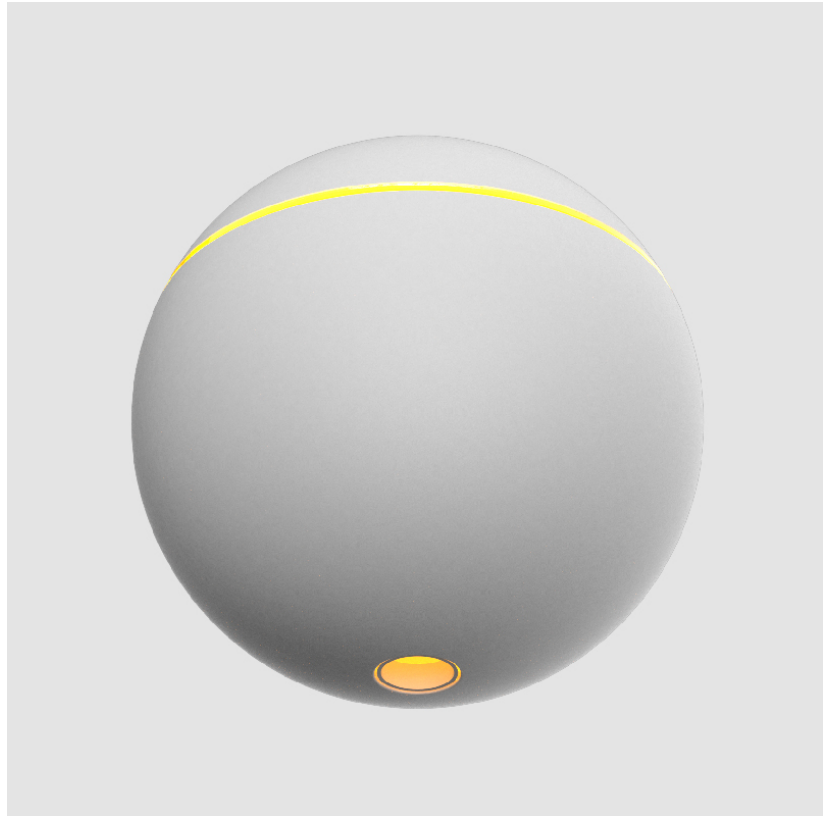

OPTICAL

Beam Angle: 55
 Upon Request: 55° Beam Angle: Dual Focus lens technology - very low UGR

RATINGS AND CERTIFICATIONS

Certified By: Certified for North American Standards
 IP rating: IP20

Ø 72mm 2 ¹³/₁₆"