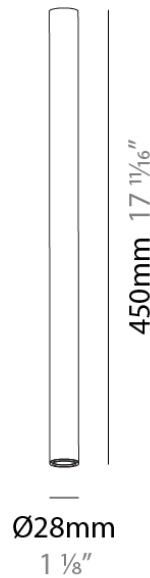

PROJECT
TYPE
NOTES
QUANTITY
DATE

A3G50-TRI-SYS COMPONENTS

A380042-

DESCRIPTION

Hangover Plug - Track Head - 28mm / 1 1/8" x 450mm / 17 11/16" - 6.4W LED (Zhaga Standard) - 2700K / 3000K / 4000K - Lens 24°/32°/ 58° -

GENERAL

Series: Hangover
Subseries: Hangover Plug Standard (Track Insert)
Brand: Prolicht
Division: Architectural

PHYSICAL

Shape: Cylinder
Diameter (mm): 28
Diameter (in): 1 1/8
Height (mm): 450
Height (in): 17 11/16
Light Distribution: Downlight
Weight (kg): 0.468
Weight (lbs): 1.03
Diffuser: Shine Ring 1-6
Fixture Finish: SSR / BKV / CWI / CRY / HAB / UFT / ITA / RUA / FTG / MYG / LOD / PUS / FRO / FUP / KIA / POP / BLS / SPG / MEY / GOH / GUM / CHC / COM / ABZ / JAG / OBR / MOS / ROR
Fixture Material: Aluminum

ELECTRICAL

Input Wattage Range: 1 - 9 W
Lamp Type: LED (Zhaga Standard)
Input Wattage (W): 6.4
Total Output Wattage (W): 5.8
Dimming: 0-10V Dimming
Driver Included: No
Driver Location: External
Input Voltage (V): 120
Constant Current (MA): 500

LED

Delivered Lumen Range: 100 - 499 lm
Number of LEDs: 1
Color Temperature (°K): 2700 / 3000 / 4000
Max. Delivered Lumen (lm): 328 / 363 / 386
Nominal Lumen (lm): 448 / 483 / 514
CRI: >90 CRI
Upon Request: Special Color Temperature

OPTICAL

Optic°: 24 / 32 / 58
Upon Request: Special Beam Angles

RATINGS AND CERTIFICATIONS

Certified By: Certified for North American Standards
IP rating: IP20