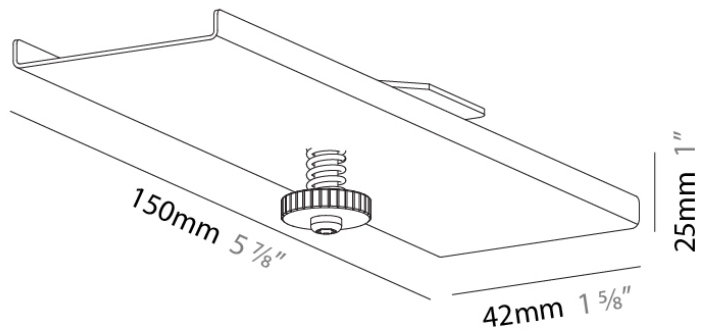

A3G50-TRI-SYS COMPONENTS

PROJECT	_____
TYPE	_____
NOTES	_____
QUANTITY	_____
DATE	_____

A38843

DESCRIPTION

G-50 Channel | Gravity Lift - Gravity Alignment Kit for RL Track

GENERAL

Series: Snooker
Subseries: Snooker Trimless Profile System
Brand: Prolicht
Division: Architectural
Mounting Location: Ceiling
Subcategory: Profile

PHYSICAL

Shape: Rectangle
Length (mm): 150
Length (in): 5 ⁷/₈
Width (mm): 42
Width (in): 1 ⁵/₈
Height (mm): 25
Height (in): 1
Weight (kg): 0.063
Weight (lbs): 1/8
Fixture Finish: SSR / BKV / CWI / CRY / HAB / UFT / ITA / RUA / FTG / MYG / LOD / PUS / FRO / FUP / KIA / POP / BLS / SPG / MEY / GOH / GUM / CHC / COM / ABZ / JAG / OBR / MOS / ROR
Fixture Material: Metal

ELECTRICAL

Driver Included: No

RATINGS AND CERTIFICATIONS

Certified By: Certified for North American Standards
IP rating: IP20