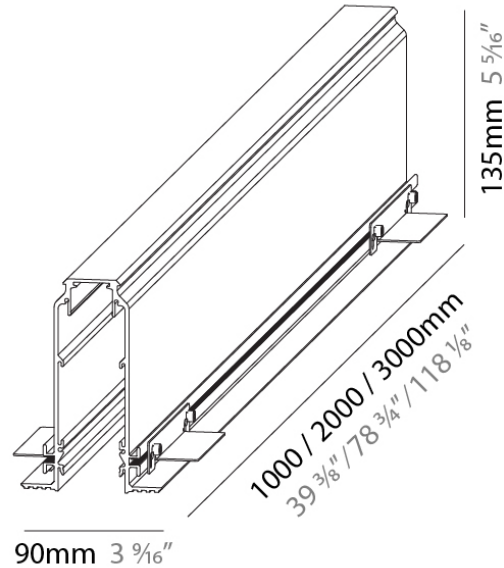

PROJECT	
TYPE	
NOTES	
QUANTITY	
DATE	

A3G50-TRI-SYS COMPONENTS TRIMLESS

A35613-

DESCRIPTION

G-50 Channel | Gravity Lift - Trimless - 1000mm / 39 3/8" / 2000mm / 78 3/4" / 3000mm / 118 1/8" - Black

GENERAL

Series: Snooker
 Subseries: Snooker G-50 Channel for Gravity Lift
 Brand: Prolicht
 Division: Architectural
 Mounting Type: Trimless
 Mounting Location: Ceiling
 Subcategory: Profile

PHYSICAL

Shape: Rectangle
 Length (mm): 1000 / 2000 / 3000
 Length (in): 39 3/8
 Width (mm): 90
 Width (in): 3 5/16
 Height (mm): 135
 Height (in): 5 5/16
 Weight (kg): 3.389 / 6.7 / 10.1
 Weight (lbs): 7.47 / 14.77 / 22.27
 Fixture Material: Extruded Aluminum

ELECTRICAL

Driver Included: Yes

RATINGS AND CERTIFICATIONS

Certified By: Certified for North American Standards
 IP rating: IP20

A3G50-TRI-SYS COMPONENTS

A380041-

DESCRIPTION

Hangover Plug Shine - Track Head - 28mm / 1 1/8" x 300mm / 11 13/16" - 6.4W LED (Zhaga Standard) - 2700K / 3000K / 4000K - Lens 24°/32°/ 58°