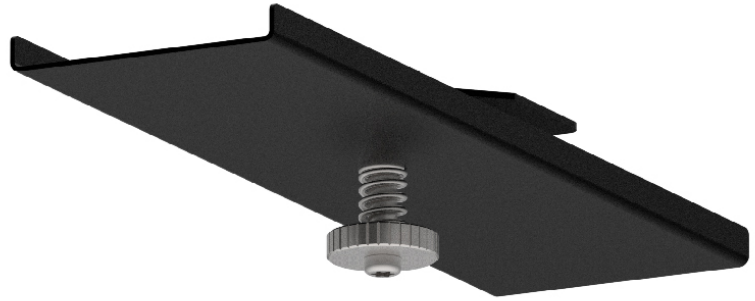

A3G50-TRI-SYS COMPONENTS

PROJECT	_____
TYPE	_____
NOTES	_____
QUANTITY	_____
DATE	_____

A38843

DESCRIPTION

G-50 Channel | Gravity Lift - Gravity Alignment Kit for RL Track

GENERAL

Series: Snooker
Subseries: Snooker Trimless Profile System
Brand: Prolicht
Division: Architectural
Mounting Location: Ceiling
Subcategory: Profile

PHYSICAL

Shape: Rectangle
Length (mm): 150
Length (in): 5 ⁷/₈
Width (mm): 42
Width (in): 1 ⁵/₈
Height (mm): 25
Height (in): 1
Weight (kg): 0.063
Weight (lbs): 1/8
Fixture Finish: SSR / BKV / CWI / CRY / HAB / UFT / ITA / RUA / FTG / MYG / LOD / PUS / FRO / FUP / KIA / POP / BLS / SPG / MEY / GOH / GUM / CHC / COM / ABZ / JAG / OBR / MOS / ROR
Fixture Material: Metal

ELECTRICAL

Driver Included: No

RATINGS AND CERTIFICATIONS

Certified By: Certified for North American Standards
IP rating: IP20