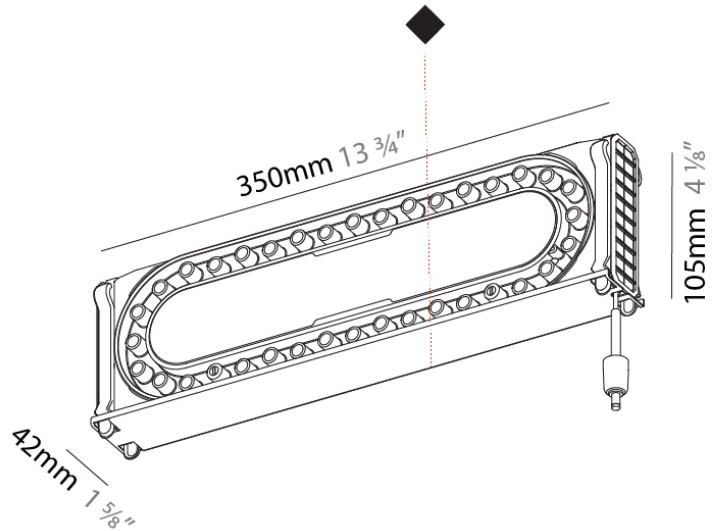

PROJECT	
TYPE	
NOTES	
QUANTITY	
DATE	

A3G50-TRI-SYS COMPONENTS

A38842-

DESCRIPTION

G-50 Channel | Gravity Lift - Mechanical Gravity Lift for G-50

GENERAL

Series: Snooker
Subseries: Snooker G-50 Channel for Gravity Lift
Brand: Prolicht
Division: Architectural

PHYSICAL

Shape: Rectangle
Length (mm): 350
Length (in): 13 3/4
Width (mm): 42
Width (in): 1 5/8
Height (mm): 105
Height (in): 4 1/8
Weight (kg): 0.582
Weight (lbs): 1.28
Fixture Finish: SSR / BKV / CWI / CRY / HAB / UFT / ITA / RUA / FTG / MYG / LOD / PUS / FRO / FUP / KIA / POP / BLS / SPG / MEY / GOH / GUM / CHC / COM / ABZ / JAG / OBR / MOS / ROR
Fixture Material: Aluminum

RATINGS AND CERTIFICATIONS

Certified By: Certified for North American Standards
IP rating: IP20