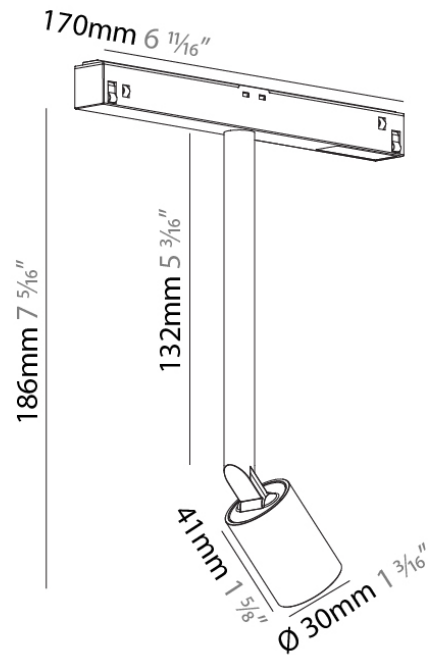

PROJECT	
TYPE	
NOTES	
QUANTITY	
DATE	

A3G50-TRI-SYS COMPONENTS

A3T100-

DESCRIPTION

Centriq - Track Head - 4.4W LED (Zhaga Standard) - 2700K / 3000K / 4000K - Dimmable - Lens: 24°/32°

GENERAL

Series: Centriq
Brand: Prolicht
Division: Architectural
Subcategory: Spots

PHYSICAL

Shape: Cylinder
Diameter (mm): 30
Diameter (in): 1 5/16
Height (mm): 186
Height (in): 7 5/16
Light Distribution: Adjustable / Direct
Weight (kg): 0.078
Weight (lbs): 0.17
Fixture Finish: SSR / BKV / CWI / CRY / HAB / UFT / ITA / RUA / FTG / MYG / LOD / PUS / FRO / FUP / KIA / POP / BLS / SPG / MEY / GOH / GUM / CHC / COM / ABZ / JAG / OBR / MOS / ROR
Fixture Material: Aluminum

ELECTRICAL

Input Wattage Range: 1 - 9 W
Lamp Type: LED (Zhaga Standard)
Input Wattage (W): 4.4
Total Output Wattage (W): 4
Dimming: 0-10V Dimming
Driver Included: No
Driver Location: External
Input Voltage (V): 120

LED

Delivered Lumen Range: 100 - 499 lm
Number of LEDs: 1
Color Temperature (°K): 2700 / 3000 / 4000
Max. Delivered Lumen (lm): 260 / 270 / 290
Nominal Lumen (lm): 344 / 360 / 392
CRI: >90 CRI
Upon Request: Special Color Temperature 3500K available in minimum quantities (larger quantities upon request)

OPTICAL

Optic°: 24 / 32
Adjustability: Rotational 360°; Tilt 90°
Upon Request: Special Beam Angles

RATINGS AND CERTIFICATIONS

Certified By: Certified for North American Standards
IP rating: IP20