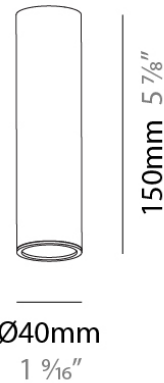

PROJECT
TYPE
NOTES
QUANTITY
DATE

A3GB-SUS-SYS COMPONENTS SURFACE

A380107-

DESCRIPTION

Hangover Plug 40 - 150mm / 5 7/8" - 10.9W LED (Zhaga Standard) - 2700K / 3000K / 4000K - Dimmable - Reflector 40° / 50°

GENERAL

Series: Hangover
Subseries: Hangover Plug 40
Brand: Prolicht
Division: Architectural
Mounting Type: Surface
Mounting Location: Ceiling
Subcategory: Downlight

PHYSICAL

Shape: Cylinder
Diameter (mm): 40
Diameter (in): 1 9/16
Height (mm): 150
Height (in): 5 7/8
Light Distribution: Downlight
Weight (kg): 0.452
Weight (lbs): 9.96
Diffuser: Shine Ring 1-6
Fixture Finish: SSR / BKV / CWI / CRY / HAB / UFT / ITA / RUA / FTG / MYG / LOD / PUS / FRO / FUP / KIA / POP / BLS / SPG / MEY / GOH / GUM / CHC / COM / ABZ / JAG / OBR / MOS / ROR
Fixture Material: Aluminum

ELECTRICAL

Input Wattage Range: 10 - 19 W
Lamp Type: LED (Zhaga Standard)
Input Wattage (W): 10.9
Total Output Wattage (W): 10
Dimming: 0-10V Dimming
Driver Included: No
Input Voltage (V): 48

LED

Delivered Lumen Range: 500 - 999 lm
Color Temperature (°K): 2700 / 3000 / 4000
Max. Delivered Lumen (lm): 788 / 829 / 840
Nominal Lumen (lm): 1016 / 1068 / 1082
CRI: >90 CRI
Lamp Life (hrs): 50000

OPTICAL

Reflector°: 40 / 50

RATINGS AND CERTIFICATIONS

Certified By: Certified for North American Standards
IP rating: IP20