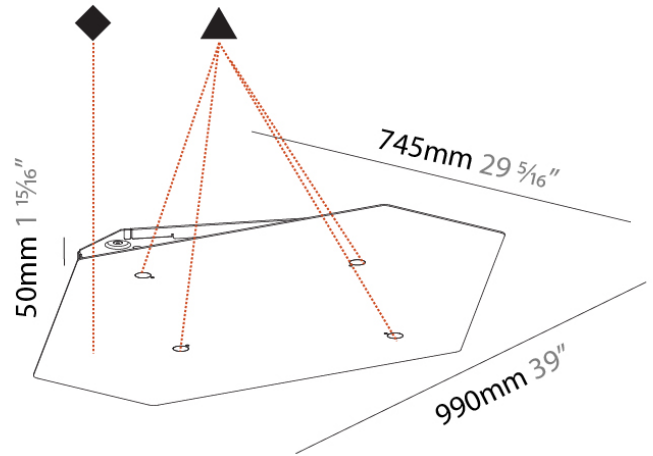

PROJECT	_____
TYPE	_____
NOTES	_____
QUANTITY	_____
DATE	_____

A3GB-SUS-SYS COMPONENTS SUSPENSION

A380077-

DESCRIPTION
G-Board for Gravity Lift - Suspension

GENERAL
Series: Snooker
Subseries: Snooker G-Board for Gravity Lift
Brand: Prolicht
Division: Architectural
Mounting Type: Suspension
Mounting Location: Ceiling
Subcategory: Modular

PHYSICAL
Shape: Abstract
Length (mm): 990
Length (in): 39
Width (mm): 745
Width (in): 29 5/16
Height (mm): 50
Height (in): 1 15/16
Weight (kg): 5.4
Weight (lbs): 11.91
Fixture Finish: SSR / BKV / CWI / CRY / HAB / UFT / ITA / RUA / FTG / MYG / LOD / PUS / FRO / FUP / KIA / POP / BLS / SPG / MEY / GOH / GUM / CHC / COM / ABZ / JAG / OBR / MOS / ROR
Fixture Material: Aluminum Die Cast

RATINGS AND CERTIFICATIONS
Certified By: Certified for North American Standards
IP rating: IP20