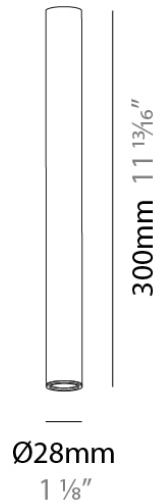

PROJECT
TYPE
NOTES
QUANTITY
DATE

A3GB-SUS-SYS COMPONENTS

A380041-

DESCRIPTION

Hangover Plug Shine - Track Head - 28mm / 1 1/8" x 300mm / 11 13/16" - 6.4W LED (Zhaga Standard) - 2700K / 3000K / 4000K - Lens 24°/32°/ 58°

GENERAL

Series: Hangover
Subseries: Hangover Plug Standard (Track Insert)
Brand: Prolicht
Division: Architectural

PHYSICAL

Shape: Cylinder
Diameter (mm): 28
Diameter (in): 1 1/8
Height (mm): 300
Height (in): 11 13/16
Light Distribution: Downlight
Weight (kg): 0.451
Weight (lbs): 0.99
Diffuser: Shine Ring 1-6
Fixture Finish: SSR / BKV / CWI / CRY / HAB / UFT / ITA / RUA / FTG / MYG / LOD / PUS / FRO / FUP / KIA / POP / BLS / SPG / MEY / GOH / GUM / CHC / COM / ABZ / JAG / OBR / MOS / ROR
Fixture Material: Aluminum
Cable Details: 2,000mm or 4,000mm Cable - Black

ELECTRICAL

Input Wattage Range: 1 - 9 W
Lamp Type: LED (Zhaga Standard)
Input Wattage (W): 6.4
Total Output Wattage (W): 5.8
Dimming: 0-10V Dimming
Driver Included: No
Driver Location: External
Input Voltage (V): 120

LED

Delivered Lumen Range: 100 - 499 lm
Number of LEDs: 1
Color Temperature (°K): 2700 / 3000 / 4000
Max. Delivered Lumen (lm): 328 / 363 / 386
Nominal Lumen (lm): 448 / 483 / 514
CRI: >90 CRI
Upon Request: Special Color Temperature

OPTICAL

Optic°: 24 / 32 / 58
Upon Request: Special Beam Angles

RATINGS AND CERTIFICATIONS

Certified By: Certified for North American Standards
IP rating: IP20