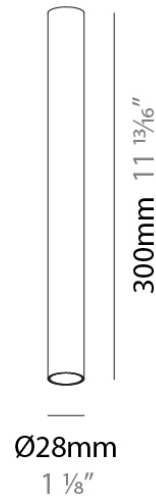

A3GB-SUS-SYS COMPONENTS

A380043-

DESCRIPTION

Hangover Plug Decor - Blank Track Head - 28mm / 1 1/8" x 300mm / 11 13/16" -

GENERAL

Series: Hangover

Subseries: Hangover Plug Standard (Track Insert)

Brand: Prolicht

Division: Architectural

PHYSICAL

Shape: Cylinder

Diameter (mm): 28

Diameter (in): 1 1/8

Height (mm): 300

Height (in): 11 13/16

Weight (kg): 0.32

Weight (lbs): 0.706

Fixture Finish: SSR / BKV / CWI / CRY / HAB / UFT / ITA / RUA / FTG / MYG / LOD / PUS / FRO / FUP / KIA / POP / BLS / SPG / MEY / GOH / GUM / CHC / COM / ABZ / JAG / OBR / MOS / ROR

Fixture Material: Aluminum Die Cast

ELECTRICAL

Lamp Type: LED (Zhaga Standard)

RATINGS AND CERTIFICATIONS

Certified By: Certified for North American Standards

IP rating: IP20