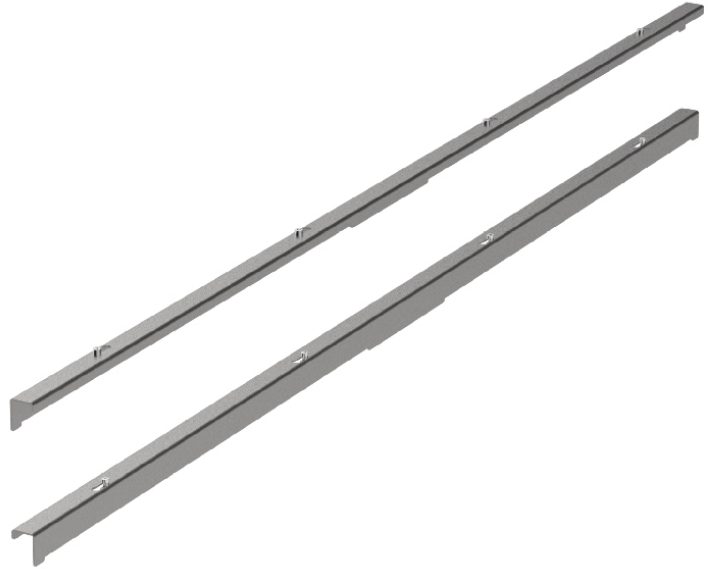

PROJECT
TYPE
NOTES
QUANTITY
DATE

A3GB-SUS-SYS COMPONENTS

A3895199

DESCRIPTION
G-50 Channel | Gravity Lift - Surface Profile - Mounting Gauge - 1 Pair

GENERAL
Series: G-Board
Brand: Prolicht
Division: Architectural

PHYSICAL
Shape: Rectangle
Length (mm): 1280
Length (in): 50 ³/₈
Width (mm): 25
Width (in): 1
Height (mm): 30
Height (in): 1 ³/₁₆
Weight (kg): 1.662
Weight (lbs): 3.66
Fixture Material: Aluminum

RATINGS AND CERTIFICATIONS
Certified By: Certified for North American Standards
IP rating: IP20