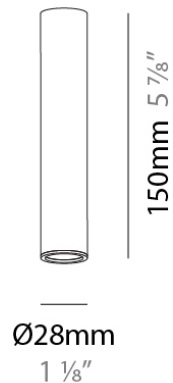

PROJECT
TYPE
NOTES
QUANTITY
DATE

A3GB-SUS-SYS COMPONENTS

A380364-

DESCRIPTION

Hangover Plug - Insert for Hypro 40 Recessed $\varnothing 28\text{mm}$ / $1\ 1/8''$ x 150mm / $5\ 7/8''$ - LED 6W Max. - 2700K / 3000K / 3500K / 4000K - CRI90 - Non-Dimming - Shine Ring, Optic: 22° / 33° / 66°

GENERAL

Series: Hangover
Brand: Prolicht
Division: Architectural

PHYSICAL

Shape: Cylinder
Diameter (mm): 28
Diameter (in): $1\ 1/8''$
Height (mm): 150
Height (in): $5\ 7/8''$
Light Distribution: Direct
Fixture Finish: SSR / BKV / CWI / CRY / HAB / UFT / ITA / RUA / FTG / MYG / LOD / PUS / FRO / FUP / KIA / POP / BLS / SPG / MEY / GOH / GUM / CHC / COM / ABZ / JAG / OBR / MOS / ROR
Accent Finish: OPL / YEL / ORA / RED / BLU / GRN
Fixture Material: Aluminum

ELECTRICAL

Input Wattage Range: 1 - 9 W
Lamp Type: LED (Zhaga Standard)
Input Wattage (W): 6
Total Output Wattage (W): 5.4
Dimming: Non-Dimmable / 0-10V Dimming
Driver Included: No
Driver Location: External
Driver Type: Constant Current - 120Vac
Driver Class: Class 2
Input Voltage (V): 120
Constant Current (mA): 500

LED

Delivered Lumen Range: 100 - 499 lm
Color Temperature (°K): 2700 / 3000 / 3500 / 4000
Max. Delivered Lumen (lm): 404 / 427 / 454 / 463
Nominal Lumen (lm): 461 / 487 / 517 / 528
CRI: >90 CRI
Lamp Life (hrs): 50000

OPTICAL

Optic°: 22° / 33° / 66°

RATINGS AND CERTIFICATIONS

Certified By: Certified for North American Standards
IP rating: IP20