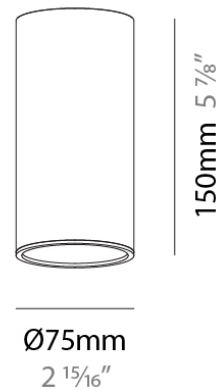

PROJECT
TYPE
NOTES
QUANTITY
DATE

A3GB-SUS-SYS COMPONENTS SURFACE

A380111-

DESCRIPTION

Hangover Plug 75 - Track Head -150mm / 5 7/8" - 6.6W LED (Zhaga Standard) - 2700K / 3000K / 4000K - Dimmable - Lens 9° / 24° / 39°

GENERAL

Series: Hangover
Subseries: Hangover Plug 75
Brand: Prolicht
Division: Architectural
Mounting Type: Surface
Mounting Location: Ceiling
Subcategory: Downlight

PHYSICAL

Shape: Cylinder
Diameter (mm): 75
Diameter (in): 2 15/16
Height (mm): 150
Height (in): 5 7/8
Light Distribution: Downlight
Weight (kg): 0.532
Weight (lbs): 1.17
Diffuser: Shine Ring 1-6
Fixture Finish: SSR / BKV / CWI / CRY / HAB / UFT / ITA / RUA / FTG / MYG / LOD / PUS / FRO / FUP / KIA / POP / BLS / SPG / MEY / GOH / GUM / CHC / COM / ABZ / JAG / OBR / MOS / ROR
Fixture Material: Aluminum

ELECTRICAL

Input Wattage Range: 1 - 9 W
Lamp Type: LED (Zhaga Standard)
Input Wattage (W): 6.6
Total Output Wattage (W): 6
Dimming: 0-10V Dimming
Driver Included: No
Input Voltage (V): 48

LED

Delivered Lumen Range: 100 - 499 lm
Color Temperature (°K): 2700 / 3000 / 4000
Max. Delivered Lumen (lm): 385 / 408 / 442
Nominal Lumen (lm): 455.22 / 482 / 522.17
CRI: >90 CRI
Lamp Life (hrs): 50000

OPTICAL

Optic°: 9 / 24 / 39

RATINGS AND CERTIFICATIONS

Certified By: Certified for North American Standards
IP rating: IP20