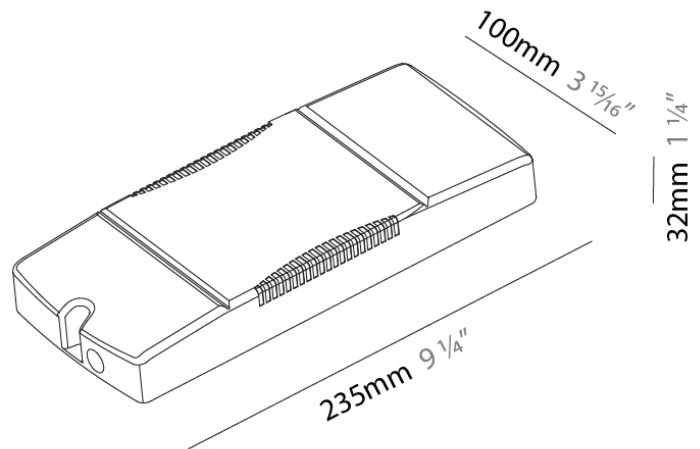

NOTES

QUANTITY

DATE

PROJECT
TYPE
NOTES
QUANTITY
DATE

A3GB-SUS-SYS COMPONENTS

A380041-

DESCRIPTION

Hangover Plug Shine - Track Head - 28mm / 1 1/8" x 300mm / 11 13/16" - 6.4W LED (Zhaga Standard) - 2700K / 3000K / 4000K - Lens 24°/32°/ 58°