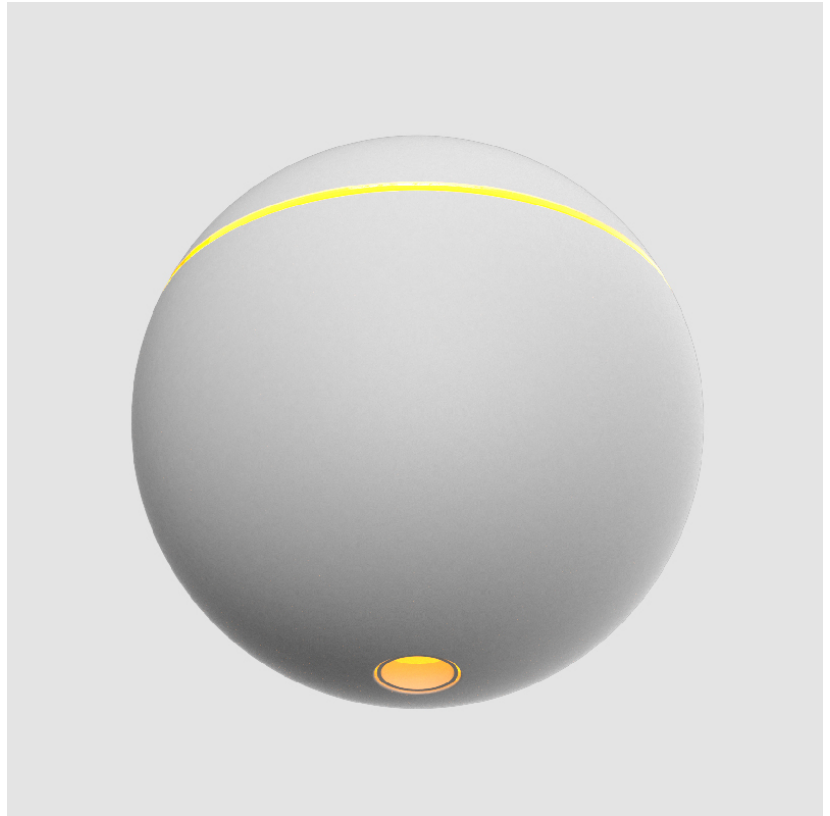

OPTICAL

Beam Angle: 55 _____
 Upon Request: 55° Beam Angle: Dual Focus lens technology - very low UGR _____

RATINGS AND CERTIFICATIONS

Certified By: Certified for North American Standards _____
 IP rating: IP20 _____

PHYSICAL

Shape: Round
 Diameter (mm): 72
 Diameter (in): 2 13/16
 Height (mm): 72
 Height (in): 2 13/16
 Light Distribution: Downlight
 Weight (kg): 0.733
 Weight (lbs): 1.6
 Fixture Finish: SSR / BKV / CWI / CRY / HAB / UFT / ITA / RUA / FTG / MYG / LOD / PUS / FRO / FUP / KIA / POP / BLS / SPG / MEY / GOH / GUM / CHC / COM / ABZ / JAG / OBR / MOS / ROR
 Fixture Material: Aluminum Die Cast