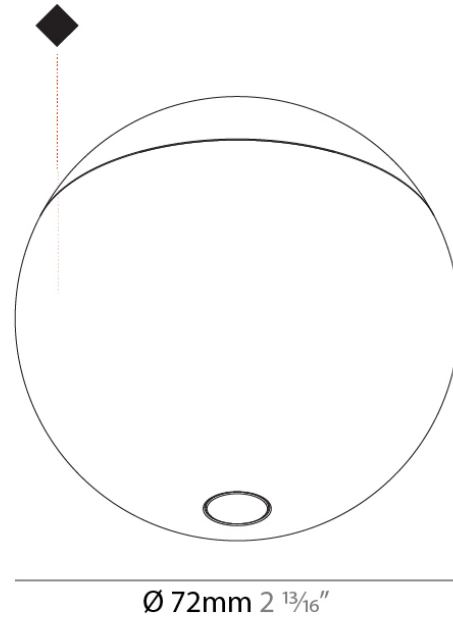

A3GB-SUS-SYS COMPONENTS

A38818-

DESCRIPTION

Snooker Decor - Track - Blank Globe -

GENERAL

Series: Snooker

Brand: Prolicht

Division: Architectural

PHYSICAL

Shape: Round

Diameter (mm): 72

Diameter (in): 2 ¹³/₁₆

Height (mm): 72

Height (in): 2 ¹³/₁₆

Weight (kg): 0.733

Weight (lbs): 1.62

Fixture Finish: SSR / BKV / CWI / CRY / HAB / UFT / ITA / RUA / FTG / MYG / LOD / PUS / FRO / FUP / KIA / POP / BLS / SPG / MEY / GOH / GUM / CHC / COM / ABZ / JAG / OBR / MOS / ROR

Fixture Material: Aluminum Die Cast

RATINGS AND CERTIFICATIONS

Certified By: Certified for North American Standards

IP rating: IP20