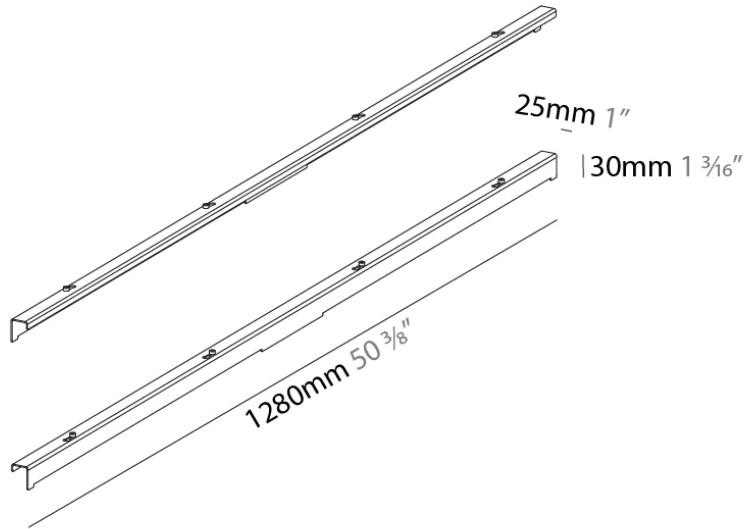

PROJECT
TYPE
NOTES
QUANTITY
DATE

A3GB-SUS-SYS COMPONENTS

A3895199

DESCRIPTION
G-50 Channel | Gravity Lift - Surface Profile - Mounting Gauge - 1 Pair

GENERAL
Series: G-Board
Brand: Prolicht
Division: Architectural

PHYSICAL
Shape: Rectangle
Length (mm): 1280
Length (in): 50 ³/₈
Width (mm): 25
Width (in): 1
Height (mm): 30
Height (in): 1 ³/₁₆
Weight (kg): 1.662
Weight (lbs): 3.66
Fixture Material: Aluminum

RATINGS AND CERTIFICATIONS
Certified By: Certified for North American Standards
IP rating: IP20