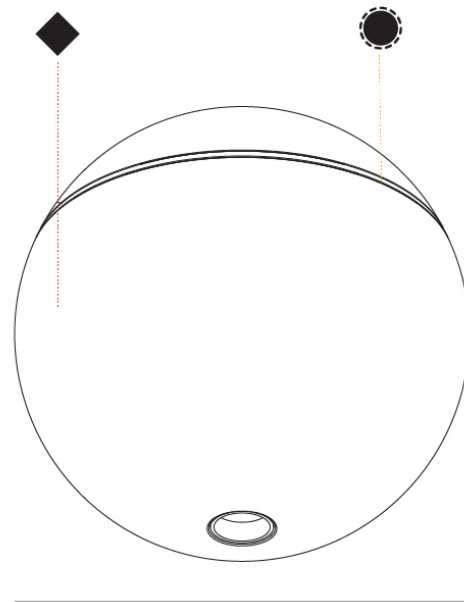

GENERAL

Series: Snooker _____
 Brand: Prolicht _____
 Division: Architectural _____

PHYSICAL

Shape: Round _____
 Diameter (mm): 72 _____
 Diameter (in): 2 ¹³/₁₆ _____
 Height (mm): 72 _____
 Height (in): 2 ¹³/₁₆ _____
 Light Distribution: Downlight _____
 Weight (kg): 0.733 _____
 Weight (lbs): 1.62 _____
 Fixture Finish: SSR / BKV / CWI / CRY / HAB / UFT / ITA / RUA / FTG / MYG / LOD / PUS / FRO / FUP / KIA / POP / BLS / SPG / MEY / GOH / GUM / CHC / COM / ABZ / JAG / OBR / MOS / ROR _____
 Fixture Material: Aluminum Die Cast _____

OPTICAL

Beam Angle: 55 _____
 Upon Request: 55° Beam Angle: Dual Focus lens technology - very low UGR _____

RATINGS AND CERTIFICATIONS

Certified By: Certified for North American Standards _____
 IP rating: IP20 _____

PHYSICAL

Shape: Round
 Diameter (mm): 72
 Diameter (in): 2 13/16
 Height (mm): 72
 Height (in): 2 13/16
 Light Distribution: Downlight
 Weight (kg): 0.733
 Weight (lbs): 1.6
 Fixture Finish: SSR / BKV / CWI / CRY / HAB / UFT / ITA / RUA / FTG / MYG / LOD / PUS / FRO / FUP / KIA / POP / BLS / SPG / MEY / GOH / GUM / CHC / COM / ABZ / JAG / OBR / MOS / ROR
 Fixture Material: Aluminum Die Cast