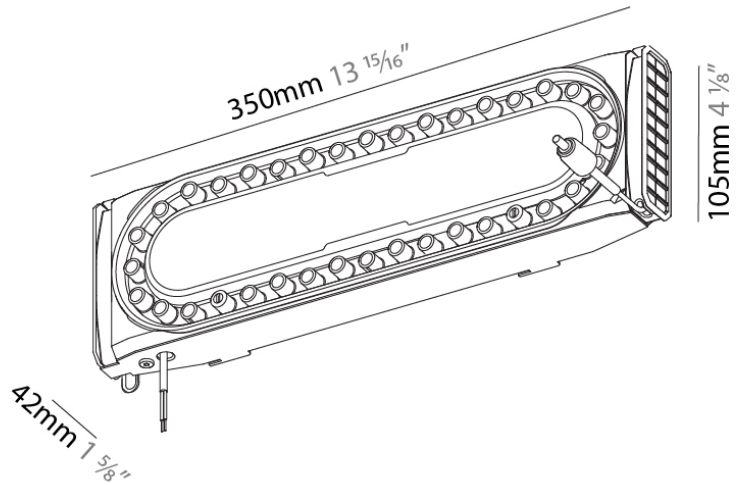

A3GB-SUS-SYS COMPONENTS

PROJECT
TYPE
NOTES
QUANTITY
DATE

A38954

DESCRIPTION
Mechanical Gravity Lift for G-Board

GENERAL
Series: Snooker
Subseries: Snooker G-Board for Gravity Lift
Brand: Prolicht
Division: Architectural

PHYSICAL
Shape: Rectangle
Length (mm): 350
Length (in): 13 3/4
Width (mm): 42
Width (in): 1 5/8
Height (mm): 105
Height (in): 4 1/8
Fixture Material: Aluminum

RATINGS AND CERTIFICATIONS
Certified By: Certified for North American Standards
IP rating: IP20