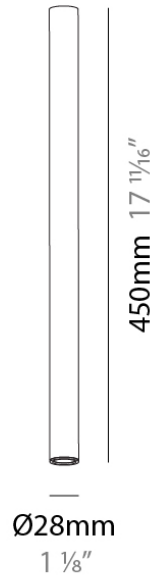

A3GB-SUS-SYS COMPONENTS

A380042-

DESCRIPTION

Hangover Plug - Track Head - 28mm / 1 1/8" x 450mm / 17 11/16" - 6.4W LED (Zhaga Standard) - 2700K / 3000K / 4000K - Lens 24°/32°/ 58° -

GENERAL

Series: Hangover
Subseries: Hangover Plug Standard (Track Insert)
Brand: Prolicht
Division: Architectural

PHYSICAL

Shape: Cylinder
Diameter (mm): 28
Diameter (in): 1 1/8
Height (mm): 450
Height (in): 17 11/16
Light Distribution: Downlight
Weight (kg): 0.468
Weight (lbs): 1.03
Diffuser: Shine Ring 1-6
Fixture Finish: SSR / BKV / CWI / CRY / HAB / UFT / ITA / RUA / FTG / MYG / LOD / PUS / FRO / FUP / KIA / POP / BLS / SPG / MEY / GOH / GUM / CHC / COM / ABZ / JAG / OBR / MOS / ROR
Fixture Material: Aluminum

ELECTRICAL

Input Wattage Range: 1 - 9 W
Lamp Type: LED (Zhaga Standard)
Input Wattage (W): 6.4
Total Output Wattage (W): 5.8
Dimming: 0-10V Dimming
Driver Included: No
Driver Location: External
Input Voltage (V): 120
Constant Current (MA): 500

LED

Delivered Lumen Range: 100 - 499 lm
Number of LEDs: 1
Color Temperature (°K): 2700 / 3000 / 4000
Max. Delivered Lumen (lm): 328 / 363 / 386
Nominal Lumen (lm): 448 / 483 / 514
CRI: >90 CRI
Upon Request: Special Color Temperature

OPTICAL

Optic°: 24 / 32 / 58
Upon Request: Special Beam Angles

RATINGS AND CERTIFICATIONS

Certified By: Certified for North American Standards
IP rating: IP20