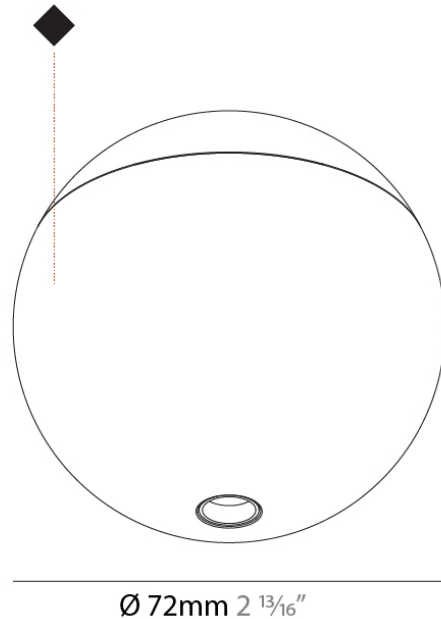

PHYSICAL

Shape: Cylinder
 Diameter (mm): 75
 Diameter (in): 2 15/16
 Height (mm): 150
 Height (in): 5 7/8
 Light Distribution: Downlight
 Weight (kg): 0.532
 Weight (lbs): 1.17
 Diffuser: Shine Ring 1-6
 Fixture Finish: SSR / BKV / CWI / CRY / HAB / UFT / ITA / RUA / FTG / MYG / LOD / PUS / FRO / FUP / KIA / POP / BLS / SPG / MEY / GOH / GUM / CHC / COM / ABZ / JAG / OBR / MOS / ROR
 Fixture Material: Aluminum

GENERAL

Series: Snooker _____
 Brand: Prolicht _____
 Division: Architectural _____

PHYSICAL

Shape: Round _____
 Diameter (mm): 72 _____
 Diameter (in): 2 ¹³/₁₆ _____
 Height (mm): 72 _____
 Height (in): 2 ¹³/₁₆ _____
 Light Distribution: Downlight _____
 Weight (kg): 0.733 _____
 Weight (lbs): 1.62 _____
 Fixture Finish: SSR / BKV / CWI / CRY / HAB / UFT / ITA / RUA / FTG / MYG / LOD / PUS / FRO / FUP / KIA / POP / BLS / SPG / MEY / GOH / GUM / CHC / COM / ABZ / JAG / OBR / MOS / ROR _____
 Fixture Material: Aluminum Die Cast _____

PHYSICAL

Shape: Round
 Diameter (mm): 72
 Diameter (in): 2 13/16
 Height (mm): 72
 Height (in): 2 13/16
 Light Distribution: Downlight
 Weight (kg): 0.733
 Weight (lbs): 1.6
 Fixture Finish: SSR / BKV / CWI / CRY / HAB / UFT / ITA / RUA / FTG / MYG / LOD / PUS / FRO / FUP / KIA / POP / BLS / SPG / MEY / GOH / GUM / CHC / COM / ABZ / JAG / OBR / MOS / ROR
 Fixture Material: Aluminum Die Cast

OPTICAL

Beam Angle: 55
 Upon Request: 55° Beam Angle: Dual Focus lens technology - very low UGR

RATINGS AND CERTIFICATIONS

Certified By: Certified for North American Standards
 IP rating: IP20

PROJECT
TYPE
NOTES
QUANTITY
DATE