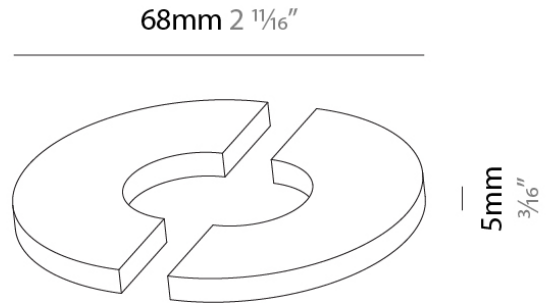

A3GB-SUS-SYS COMPONENTS

PROJECT	_____
TYPE	_____
NOTES	_____
QUANTITY	_____
DATE	_____

A380106-

DESCRIPTION
Hangover 75 - Indirect Diffuser

GENERAL
Series: Hangover
Subseries: Hangover 75
Brand: Prolicht
Division: Architectural

PHYSICAL
Shape: Round
Diameter (mm): 70
Diameter (in): 2 ³/₄
Fixture Finish: RED / ORG / YEL / GRN / BLU
Fixture Material: Acrylic

RATINGS AND CERTIFICATIONS
Certified By: Certified for North American Standards
IP rating: IP20