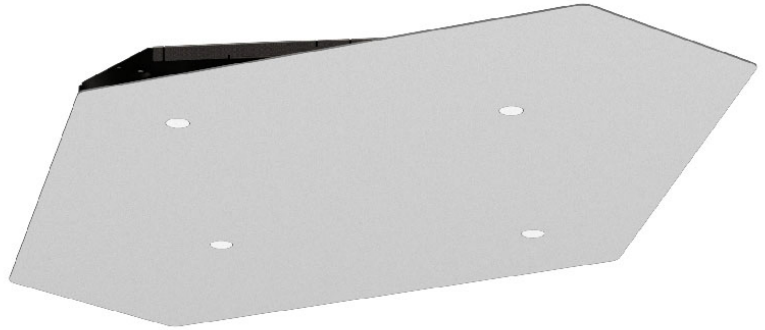

PROJECT	_____
TYPE	_____
NOTES	_____
QUANTITY	_____
DATE	_____

A3GB-SUS-SYS COMPONENTS SUSPENSION

A380077-

DESCRIPTION
G-Board for Gravity Lift - Suspension

GENERAL
Series: Snooker
Subseries: Snooker G-Board for Gravity Lift
Brand: Prolicht
Division: Architectural
Mounting Type: Suspension
Mounting Location: Ceiling
Subcategory: Modular

PHYSICAL
Shape: Abstract
Length (mm): 990
Length (in): 39
Width (mm): 745
Width (in): 29 5/16
Height (mm): 50
Height (in): 1 15/16
Weight (kg): 5.4
Weight (lbs): 11.91
Fixture Finish: SSR / BKV / CWI / CRY / HAB / UFT / ITA / RUA / FTG / MYG / LOD / PUS / FRO / FUP / KIA / POP / BLS / SPG / MEY / GOH / GUM / CHC / COM / ABZ / JAG / OBR / MOS / ROR
Fixture Material: Aluminum Die Cast

RATINGS AND CERTIFICATIONS
Certified By: Certified for North American Standards
IP rating: IP20