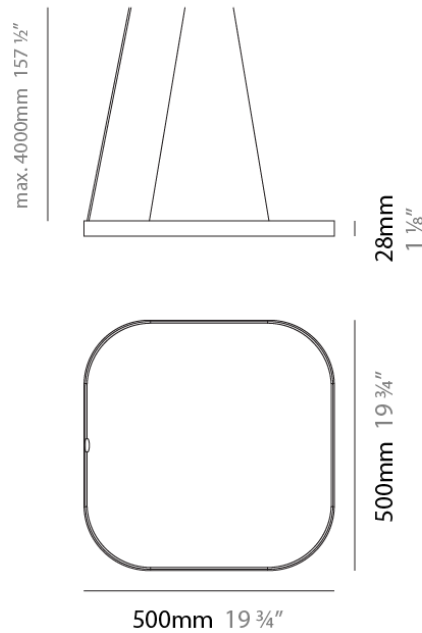

A31059-

DESCRIPTION

Quantum Silhouette Suspension - Without Canopy - 500mm 19 5/8" x 500mm/ 19 5/8", 18W, LED, 2700K / 3000K, CRI90 - 1115lm / 1310lm - 24Vdc -

GENERAL

Series: Quantum Silhouette
Partner: Prolicht
Division: Architectural
Installation: Suspension
Product Type: Pendant
Mounting Location: Ceiling
Light Distribution: Direct

PHYSICAL

Shape: Square
Length (mm): 500
Length (in): 19 5/8
Width (mm): 500
Width (in): 19 5/8
Height (mm): 28
Height (in): 1 1/8
Max. Overall Height (mm): 4028
Max. Overall Height (in): 158 9/16
Weight (kg): 10.24kg
Diffuser: PMMA - Opal
Fixture Finish: SSR / BKV / CWI / CRY / HAB / UFT / ITA / RUA / FTG / MYG / LOD / PUS / FRO / FUP / KIA / POP / BLS / SPG / MEY / GOH / CHC / COM / ABZ / JAG / OBR / MOS / ROR
Fixture Material: Aluminum
Cable Details: 4000mm/157 1/2" Transparent Cable

ELECTRICAL

Input Wattage Range: 10 - 19 W
Lamp Type: LED
Input Wattage (W): 22.4
Dimming: Non-Dimmable / 0-10V Dimming
Driver Included: No
Driver Location: See canopy components
Driver Type: Constant Voltage - Universal
Driver Class: Class 2
Input Voltage (V): 120 - 277
Output Voltage (V): 24

LED

Delivered Lumen Range: 1000 - 1999 lm
Color Temperature (°K): 2700 / 3000
Max. Delivered Lumen (lm): 1115 / 1168
Nominal Lumen (lm): 2246
CRI: >90 CRI
Lamp Life (hrs): 50000
Upon Request: 2200K / 2400K

RATINGS AND CERTIFICATIONS

Certified By: Certified for North American Standards
IP rating: IP20