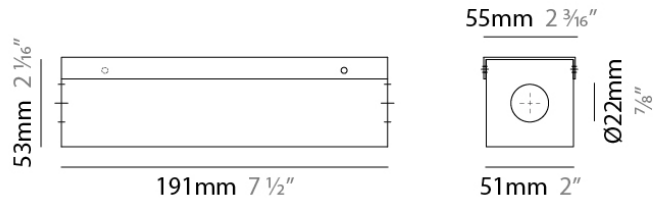

PROJECT	
TYPE	
NOTES	
QUANTITY	
DATE	

A3GSILH-MOD-SYS COMPONENTS

ENCP5

DESCRIPTION

Empty Metal Enclosure for Driver - IP20 - Indoor Rated

GENERAL

Division: Architectural

PHYSICAL

Shape: Rectangle

Length (mm): 191

Length (in): 7 1/2"

Width (mm): 55

Width (in): 2 3/16"

Height (mm): 54

Height (in): 2 1/8"

Fixture Material: Metal

RATINGS AND CERTIFICATIONS

IP rating: IP20