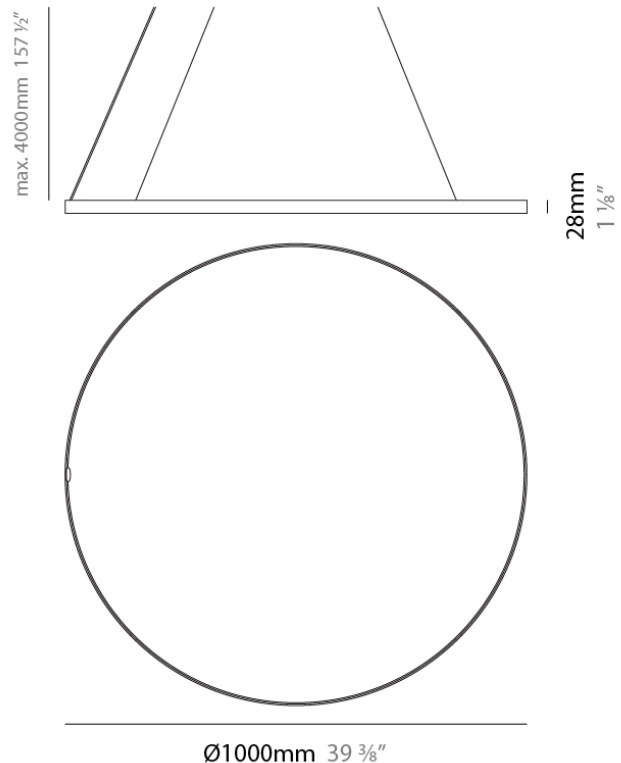

A3GSILH-MOD-SYS COMPONENTS SUSPENSION

A31056-

DESCRIPTION

Glorious Silhouette Suspension - Ø1000mm/39 3/8", 50W LED - 2700K/3000K - CRI90 - 3740lm- 24Vdc -

GENERAL

Series: Glorious Silhouette
Partner: Prolicht
Division: Architectural
Installation: Suspension
Product Type: Pendant
Mounting Location: Ceiling
Light Distribution: Direct

PHYSICAL

Shape: Round
Diameter (mm): 1000
Diameter (in): 39 3/8
Height (mm): 28
Height (in): 1 1/8
Max. Overall Height (mm): 4028
Max. Overall Height (in): 158 7/16
Weight (kg): 10.24kg
Diffuser: PMMA - Opal
Fixture Finish: SSR / BKV / CWI / CRY / HAB / UFT / ITA / RUA / FTG / MYG / LOD / PUS / FRO / FUP / KIA / POP / BLS / SPG / MEY / GOH / CHC / COM / ABZ / JAG / OBR / MOS / ROR
Fixture Material: Aluminum
Cable Details: 4000mm/157 1/2" Transparent Cable

ELECTRICAL

Input Wattage Range: 50 - 79 W
Lamp Type: LED (Zhaga Standard)
Input Wattage (W): 40.9
Dimming: Non-Dimmable / 0-10V Dimming
Driver Included: No
Driver Location: See canopy components
Driver Type: Constant Voltage - Universal
Driver Class: Class 2
Input Voltage (V): 120 - 277
Output Voltage (V): 24

LED

Delivered Lumen Range: 3000 - 4999 lm
Color Temperature (°K): 3000
Max. Delivered Lumen (lm): 2379
Nominal Lumen (lm): 4102
CRI: >90 CRI
Lamp Life (hrs): 50000
Upon Request: 2200K / 2400K / 2700K / 3500K

RATINGS AND CERTIFICATIONS

Certified By: Certified for North American Standards
IP rating: IP20