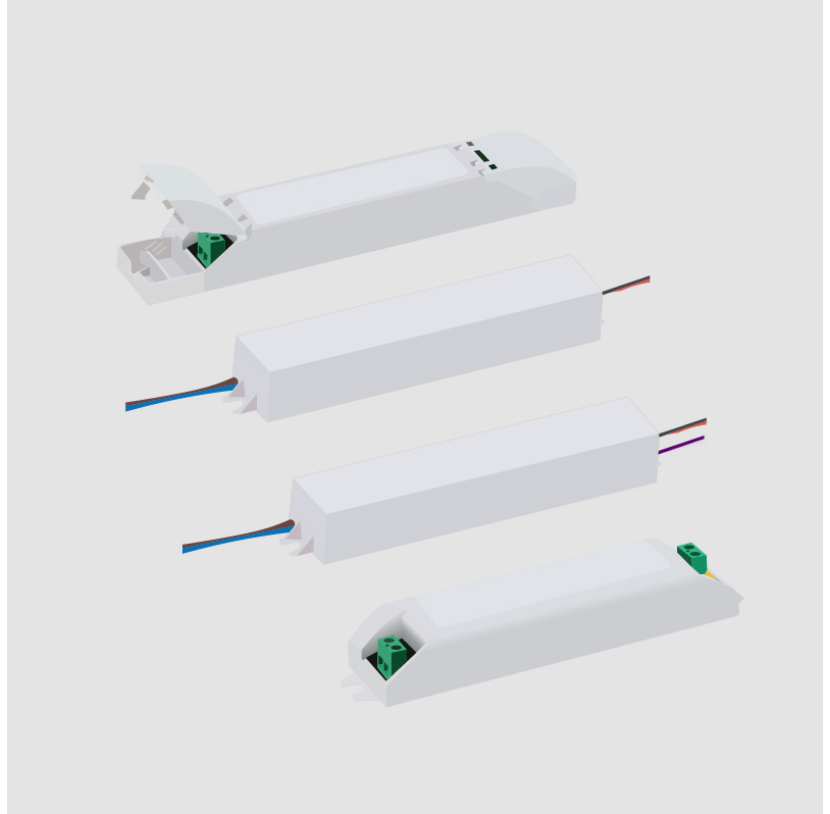

A3GSILH-MOD-SYS COMPONENTS

DVO1000024EZ

DESCRIPTION

ERP - VZM100W-24 - Programmable - 0-10Vdc Dimming - 90W - 24Vdc - 120 / 277Vac - LED power supply

GENERAL

Division: Architectural : Components : LED Drivers

PHYSICAL

Length (mm): 176

Length (in): 6 ⁵⁹/₆₄

Width (mm): 33.4

Width (in): 1 ⁵/₁₆

Height (mm): 24.9

Height (in): 63/64

Fixture Material: Metal

ELECTRICAL

Lamp Type: LED

Total Output Wattage (W): 25.2-90

Dimming: 0-10V Dimming

Driver Type: Constant Voltage - Universal

Driver Class: Class 2

Input Voltage (V): 120 - 277

Output Voltage (V): 24

Constant Voltage (V): 16.4-24

RATINGS AND CERTIFICATIONS

Certified By: UL Listed

Code Compliance: Title 24 commercial Installation

IP rating: IP20