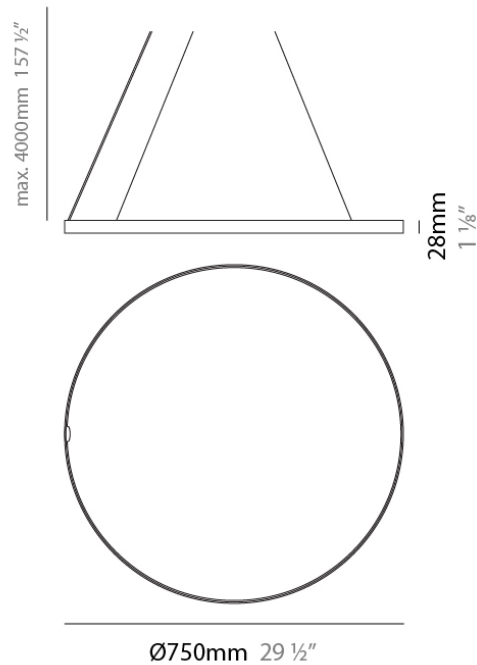

A3GSILH-MOD-SYS COMPONENTS SUSPENSION

A31055-

DESCRIPTION

Glorious Silhouette Suspension - Ø750mm/29 1/2", 37W LED - 3000K - CRI90 - 2790lm- 24Vdc -

GENERAL

Series: Glorious Silhouette
Partner: Prolicht
Division: Architectural
Installation: Suspension
Product Type: Pendant
Mounting Location: Ceiling
Light Distribution: Direct

PHYSICAL

Shape: Round
Diameter (mm): 750
Diameter (in): 29 1/2
Height (mm): 28
Height (in): 1 1/8
Max. Overall Height (mm): 4028
Max. Overall Height (in): 158 7/16
Weight (kg): 10.24kg
Diffuser: PMMA - Opal
Fixture Finish: SSR / BKV / CWI / CRY / HAB / UFT / ITA / RUA / FTG / MYG / LOD / PUS / FRO / FUP / KIA / POP / BLS / SPG / MEY / GOH / CHC / COM / ABZ / JAG / OBR / MOS / ROR
Fixture Material: Aluminum
Cable Details: 4000mm/157 1/2" Transparent Cable

ELECTRICAL

Input Wattage Range: 30 - 49 W
Lamp Type: LED
Input Wattage (W): 30.8
Dimming: Non-Dimmable / 0-10V Dimming
Driver Included: No
Driver Location: See canopy components
Driver Type: Constant Voltage - Universal
Driver Class: Class 2
Input Voltage (V): 120 - 277
Output Voltage (V): 24

LED

Delivered Lumen Range: 1000 - 2999 lm
Color Temperature (°K): 3000
Max. Delivered Lumen (lm): 1788
Nominal Lumen (lm): 3083
CRI: >90 CRI
Lamp Life (hrs): 50000
Upon Request: 2200K / 2400K / 2700K / 3500K

RATINGS AND CERTIFICATIONS

Certified By: Certified for North American Standards
IP rating: IP20