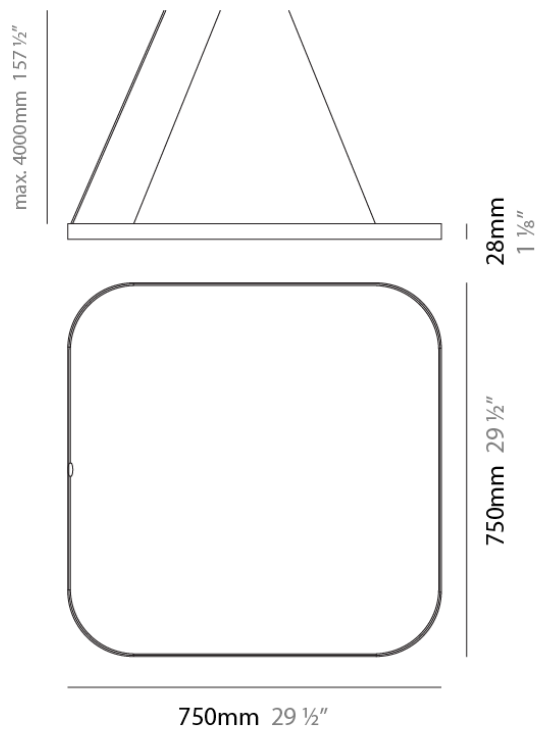

A31060-

DESCRIPTION

Quantum Silhouette Suspension - Without Canopy - 750mm / 29 1/2" x 750mm / 29 1/2", 35.6W, LED, 2700K/3000K, CRI90 - 1772lm / 1857lm - 24Vdc -

GENERAL

Series: Quantum Silhouette
Partner: Prolicht
Division: Architectural
Installation: Suspension
Product Type: Pendant
Mounting Location: Ceiling
Light Distribution: Direct

PHYSICAL

Shape: Square
Length (mm): 750
Length (in): 29 1/2
Width (mm): 750
Width (in): 29 1/2
Height (mm): 28
Height (in): 1 1/8
Max. Overall Height (mm): 4028
Max. Overall Height (in): 158 9/16
Weight (kg): 10.24kg
Diffuser: PMMA - Opal
Fixture Finish: SSR / BKV / CWI / CRY / HAB / UFT / ITA / RUA / FTG / MYG / LOD / PUS / FRO / FUP / KIA / POP / BLS / SPG / MEY / GOH / CHC / COM / ABZ / JAG / OBR / MOS / ROR
Fixture Material: Aluminum
Cable Details: 4000mm/157 1/2" Transparent Cable

ELECTRICAL

Input Wattage Range: 30 - 49 W
Lamp Type: LED
Input Wattage (W): 35.6
Dimming: Non-Dimmable / 0-10V Dimming
Driver Included: No
Driver Location: See canopy components
Driver Type: Constant Voltage - Universal
Driver Class: Class 2
Input Voltage (V): 120 - 277
Output Voltage (V): 24

LED

Delivered Lumen Range: 1000 - 2999 lm
Color Temperature (°K): 2700 / 3000
Max. Delivered Lumen (lm): 1772 / 1857
Nominal Lumen (lm): 3571
CRI: >90 CRI
Lamp Life (hrs): 50000
Upon Request: 2200K / 2400K

RATINGS AND CERTIFICATIONS

Certified By: Certified for North American Standards
IP rating: IP20