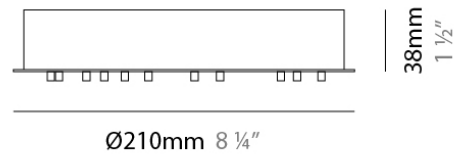

PROJECT	
TYPE	
NOTES	
QUANTITY	
DATE	

A3GSILH-MOD-SYS COMPONENTS SUSPENSION

A39007-

DESCRIPTION

Silhouettes - Canopy for 3 Suspension, including power supply with joined steel cables, 0-10V Dimming -

GENERAL

Partner: Prolicht
Division: Architectural
Installation: Suspension
Mounting Location: Ceiling

PHYSICAL

Shape: Round
Diameter (mm): 210
Diameter (in): 8 ¼
Height (mm): 38
Height (in): 1 ½
Fixture Finish: SSR / BKV / CWI / CRY / HAB / UFT / ITA / RUA / FTG / MYG / LOD / PUS / FRO / FUP / KIA / POP / BLS / SPG / MEY / GOH / CHC / COM / ABZ / JAG / OBR / MOS / ROR
Fixture Material: Aluminum

ELECTRICAL

Dimming: 0-10V Dimming
Driver Included: Yes
Driver Location: Integrated
Driver Type: Constant Voltage - Universal
Driver Class: Class 2
Input Voltage (V): 120 - 277
Output Voltage (V): 24

RATINGS AND CERTIFICATIONS

Certified By: Certified for North American Standards
IP rating: IP20