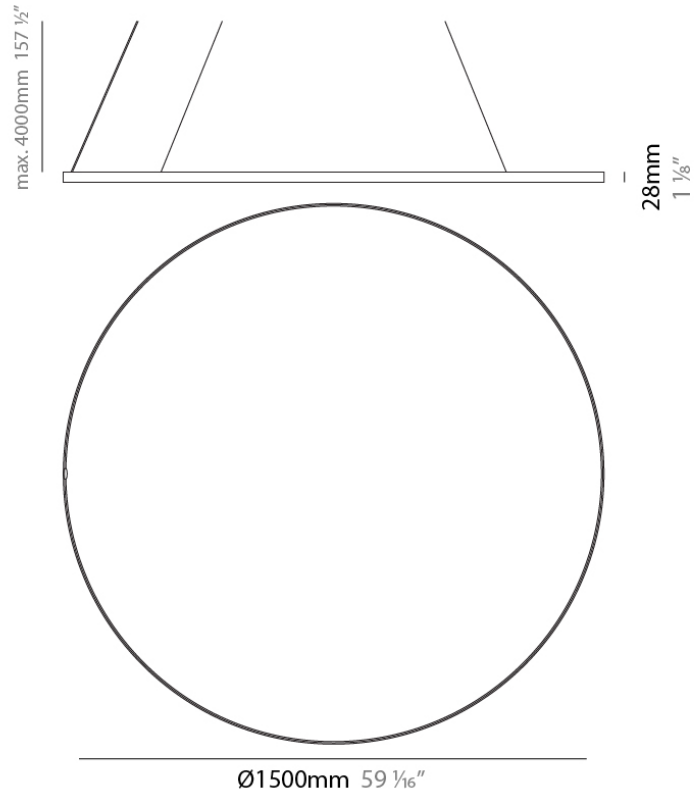

PROJECT	
TYPE	
NOTES	
QUANTITY	
DATE	

A3GSILH-MOD-SYS COMPONENTS SUSPENSION

A31058-

DESCRIPTION

Glorious Silhouette Suspension - Ø1500mm/59 1/16", 75W LED - 3000K - CRI90 - 5600lm - 24Vdc -

GENERAL

Series: Glorious Silhouette
Partner: Prolicht
Division: Architectural
Installation: Suspension
Product Type: Pendant
Mounting Location: Ceiling
Light Distribution: Direct

PHYSICAL

Shape: Round
Diameter (mm): 1500
Diameter (in): 59 1/16
Height (mm): 28
Height (in): 1 1/8
Max. Overall Height (mm): 4028
Max. Overall Height (in): 158 3/16
Weight (kg): 10.24kg
Diffuser: PMMA - Opal
Fixture Finish: SSR / BKV / CWI / CRY / HAB / UFT / ITA / RUA / FTG / MYG / LOD / PUS / FRO / FUP / KIA / POP / BLS / SPG / MEY / GOH / CHC / COM / ABZ / JAG / OBR / MOS / ROR
Fixture Material: Aluminum
Cable Details: 4000mm/157 1/2" Transparent Cable

ELECTRICAL

Input Wattage Range: 50 - 79 W
Lamp Type: LED (Zhaga Standard)
Input Wattage (W): 62
Dimming: Non-Dimmable / 0-10V Dimming
Driver Included: No
Driver Location: See canopy components
Driver Type: Constant Voltage - Universal
Driver Class: Class 2
Input Voltage (V): 120 - 277
Output Voltage (V): 24

LED

Delivered Lumen Range: 3000 - 4999 lm
Color Temperature (°K): 3000
Max. Delivered Lumen (lm): 3615
Nominal Lumen (lm): 6233
CRI: >90 CRI
Lamp Life (hrs): 50000
Upon Request: 2200K / 2400K / 2700K / 3500K

RATINGS AND CERTIFICATIONS

Certified By: Certified for North American Standards
IP rating: IP20