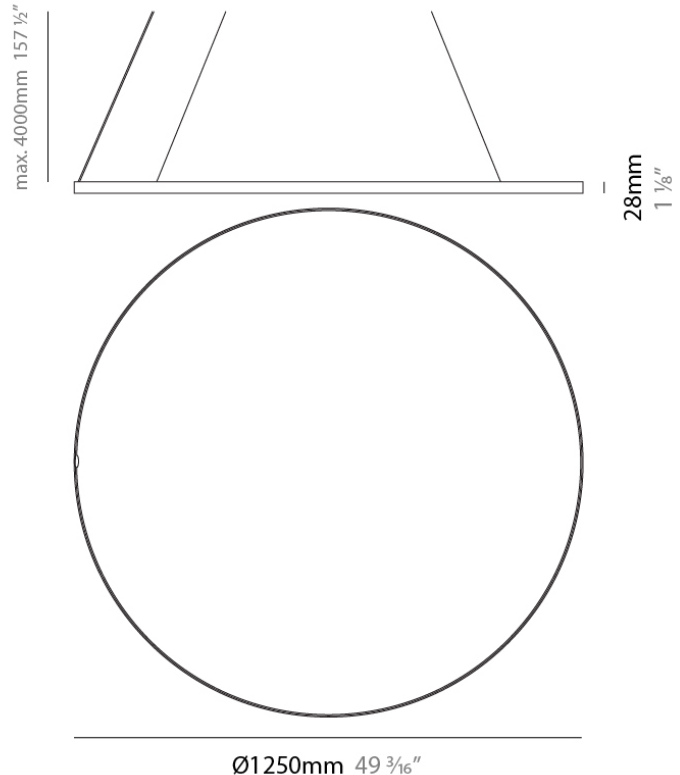

PROJECT	
TYPE	
NOTES	
QUANTITY	
DATE	

A3GSILH-MOD-SYS COMPONENTS SUSPENSION

A31057-

DESCRIPTION

Glorious Silhouette Suspension - Ø1250mm/49 3/16", 62W LED - 3000K - CRI90 - 5600lm - 24Vdc -

GENERAL

Series: Glorious Silhouette
Partner: Prolicht
Division: Architectural
Installation: Suspension
Product Type: Pendant
Mounting Location: Ceiling
Light Distribution: Direct

PHYSICAL

Shape: Round
Diameter (mm): 1250
Diameter (in): 49 3/16
Height (mm): 28
Height (in): 1 1/8
Max. Overall Height (mm): 4028
Max. Overall Height (in): 158 3/16
Weight (kg): 10.24kg
Diffuser: PMMA - Opal
Fixture Finish: SSR / BKV / CWI / CRY / HAB / UFT / ITA / RUA / FTG / MYG / LOD / PUS / FRO / FUP / KIA / POP / BLS / SPG / MEY / GOH / CHC / COM / ABZ / JAG / OBR / MOS / ROR
Fixture Material: Aluminum
Cable Details: 4000mm/157 1/2" Transparent Cable

ELECTRICAL

Input Wattage Range: 50 - 79 W
Lamp Type: LED
Input Wattage (W): 52
Dimming: Non-Dimmable / 0-10V Dimming
Driver Included: No
Driver Location: See canopy components
Driver Type: Constant Voltage - Universal
Driver Class: Class 2
Input Voltage (V): 120 - 277
Output Voltage (V): 24

LED

Delivered Lumen Range: 3000 - 4999 lm
Color Temperature (°K): 3000
Max. Delivered Lumen (lm): 2996
Nominal Lumen (lm): 5166
CRI: >90 CRI
Lamp Life (hrs): 50000
Upon Request: 2200K / 2400K / 2700K / 3500K

RATINGS AND CERTIFICATIONS

Certified By: Certified for North American Standards
IP rating: IP20