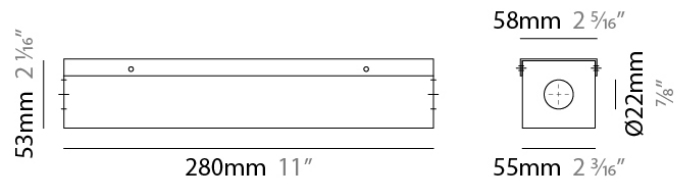

A3GSILH-MOD-SYS COMPONENTS

PROJECT
TYPE
NOTES
QUANTITY
DATE

ENCP9

DESCRIPTION
Empty Metal Enclosure for Driver - IP20 - Indoor Rated

GENERAL
Division: Architectural : Components

PHYSICAL
Shape: Rectangle
Length (mm): 280
Length (in): 11
Width (mm): 58
Width (in): 2 5/16
Height (mm): 54
Height (in): 2 1/8
Screws: A4 stainless steel
Fixture Material: Metal

RATINGS AND CERTIFICATIONS
IP rating: IP20