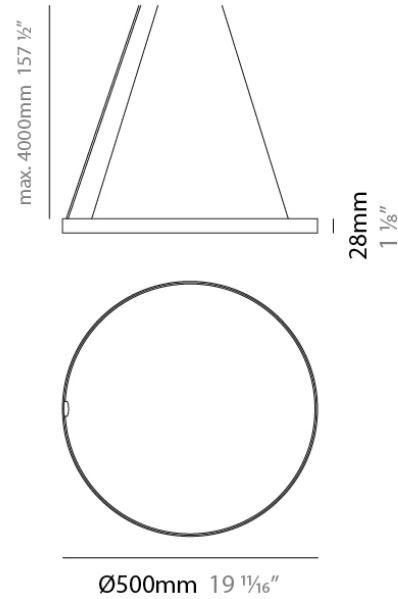

A3GSILH-MOD-SYS COMPONENTS SUSPENSION

A31054-

DESCRIPTION

Glorious Silhouette Suspension - Ø500mm/19 11/16", 24W LED - 2700K/3000K - CRI90 - 1830lm- 24Vdc -

GENERAL

Series: Glorious Silhouette
Partner: Prolicht
Division: Architectural
Installation: Suspension
Product Type: Pendant
Mounting Location: Ceiling
Light Distribution: Direct

PHYSICAL

Shape: Round
Diameter (mm): 500
Diameter (in): 19 11/16
Height (mm): 28
Height (in): 1 1/8
Max. Overall Height (mm): 4028
Max. Overall Height (in): 158 7/16
Weight (kg): 10.24kg
Diffuser: PMMA - Opal
Fixture Finish: SSR / BKV / CWI / CRY / HAB / UFT / ITA / RUA / FTG / MYG / LOD / PUS / FRO / FUP / KIA / POP / BLS / SPG / MEY / GOH / CHC / COM / ABZ / JAG / OBR / MOS / ROR
Fixture Material: Aluminum
Cable Details: 4000mm/157 1/2" Transparent Cable

ELECTRICAL

Input Wattage Range: 20 - 29 W
Lamp Type: LED (Zhaga Standard)
Input Wattage (W): 19.8
Dimming: Non-Dimmable / 0-10V Dimming
Driver Included: No
Driver Location: See canopy components
Driver Type: Constant Voltage - Universal
Driver Class: Class 2
Input Voltage (V): 120 - 277
Output Voltage (V): 24

LED

Delivered Lumen Range: 1000 - 2999 lm
Color Temperature (°K): 3000
Max. Delivered Lumen (lm): 1149
Nominal Lumen (lm): 1981
CRI: >90 CRI
Lamp Life (hrs): 50000
Upon Request: 2200K / 2400K / 2700K / 3500K

RATINGS AND CERTIFICATIONS

Certified By: Certified for North American Standards
IP rating: IP20