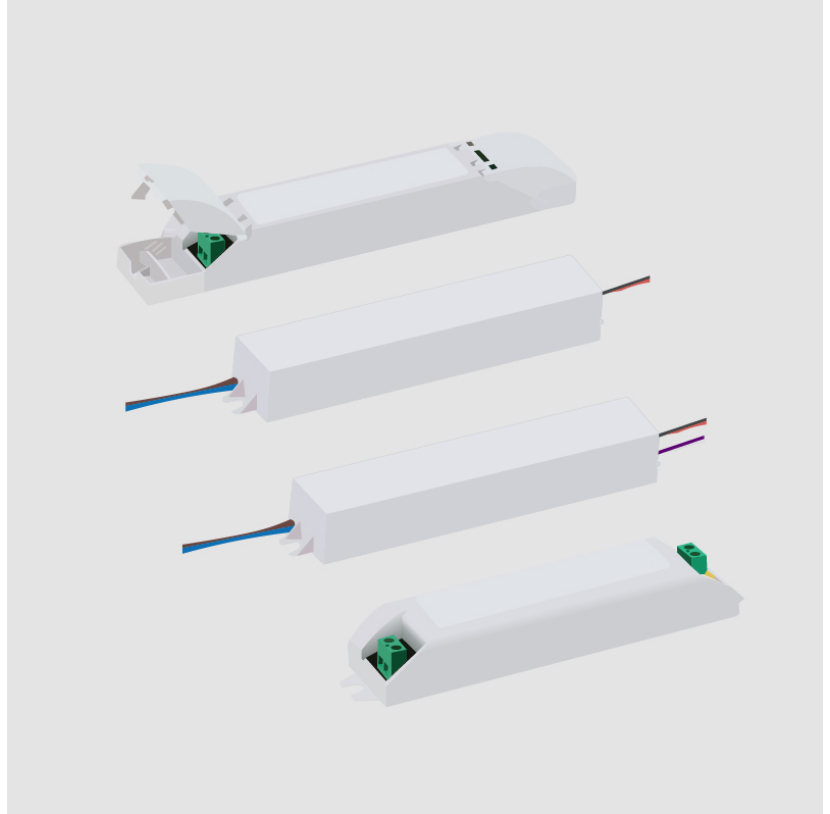

A3GSILH-MOD-SYS COMPONENTS

PROJECT

TYPE

NOTES

QUANTITY

DATE

DVO0600024EZ

DESCRIPTION

ERP - VZM60W-24 - Programmable - 0-10Vdc Dimming - 60W - 24Vdc - 120 / 277Vac - LED power supply

GENERAL

Division: Architectural : Components : LED Drivers

PHYSICAL

Length (mm): 176

Length (in): 6 ⁵⁹/₆₄

Width (mm): 30.4

Width (in): 1 ¹³/₆₄

Height (mm): 22.4

Height (in): 7/8

Fixture Material: Metal

ELECTRICAL

Lamp Type: LED

Total Output Wattage (W): 16.8-60

Dimming: 0-10V Dimming

Driver Type: Constant Voltage - Universal

Driver Class: Class 2

Housing: ENCP5

Input Voltage (V): 120 - 277

Output Voltage (V): 24

Constant Voltage (V): 16.4-24

RATINGS AND CERTIFICATIONS

Certified By: UL Listed

Code Compliance: Title 24 commercial Installation

IP rating: IP20