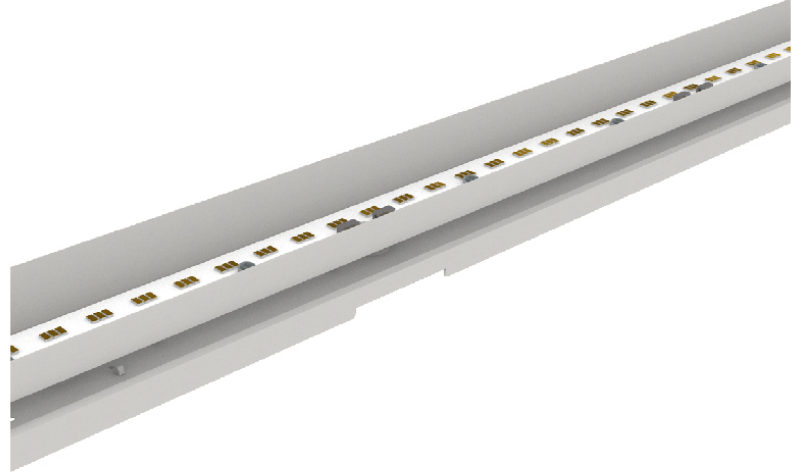

PROJECT
TYPE
NOTES
QUANTITY
DATE

A3ID75-TRI-SYS COMPONENTS

A38163-

DESCRIPTION

Idaho 75 System - Idaline Light Insert - 2270mm / 89 3/8" - 39.2W LED (Zhaga Standard) - 3000K / 3500K / 4000K - CRI:90

GENERAL

Series: Idaho
Subseries: Idaho 75
Brand: Prolicht
Division: Architectural
Mounting Location: Ceiling

PHYSICAL

Shape: Rectangle
Length (mm): 2270
Length (in): 89 3/8
Width (mm): 60
Width (in): 2 3/8
Height (mm): 50
Height (in): 1 15/16
Light Distribution: Direct
Weight (kg): 3.162
Weight (lbs): 6.97
Fixture Material: Metal

ELECTRICAL

Input Wattage Range: 30 - 49 W
Lamp Type: LED (Zhaga Standard)
Input Wattage (W): 39.2
Total Output Wattage (W): 35.6 / 25.6 (3500K)
Dimming: 0-10V Dimming / Phase Dimming (120Vac Only)
Driver Included: Yes
Driver Location: Integrated
Driver Type: Constant Current - 120 / 277Vac
Driver Class: Class 2
Input Voltage (V): 120 - 277
Constant Current (mA): 350 / 800 (3500K)

LED

Delivered Lumen Range: 3000 - 4999 lm
Color Temperature (°K): 3000 / 3500 / 4000
Max. Delivered Lumen (lm): 3445 / 3507 / 3579
Nominal Lumen (lm): 5173 / 5266 / 5373
CRI: >90 CRI
Efficiency (%): 0.59
Lamp Life (hrs): 50000
Upon Request: Special Color Temperature RGB-W Tunable White CRI (no minimum qty) price increase + longer lead time

RATINGS AND CERTIFICATIONS

Certified By: Certified for North American Standards
IP rating: IP20