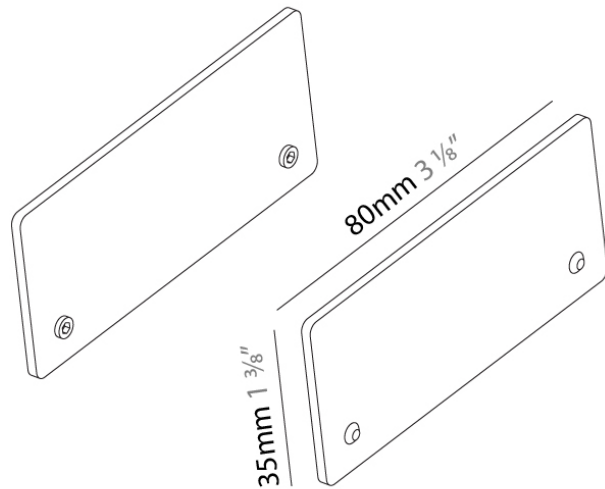

PROJECT	_____
TYPE	_____
NOTES	_____
QUANTITY	_____
DATE	_____

A3ID75-TRI-SYS COMPONENTS

A3963400

DESCRIPTION

Idaho System - Trimless Linear Coupler

GENERAL

Series: Idaho
Brand: Prolicht
Division: Architectural

PHYSICAL

Shape: Rectangle
Length (mm): 80
Length (in): 3 1/8
Width (mm): 4
Width (in): 3/16
Height (mm): 35
Height (in): 1 3/8
Weight (kg): 0.09
Weight (lbs): 0.198
Fixture Material: Aluminum

RATINGS AND CERTIFICATIONS

Certified By: Certified for North American Standards
IP rating: IP20