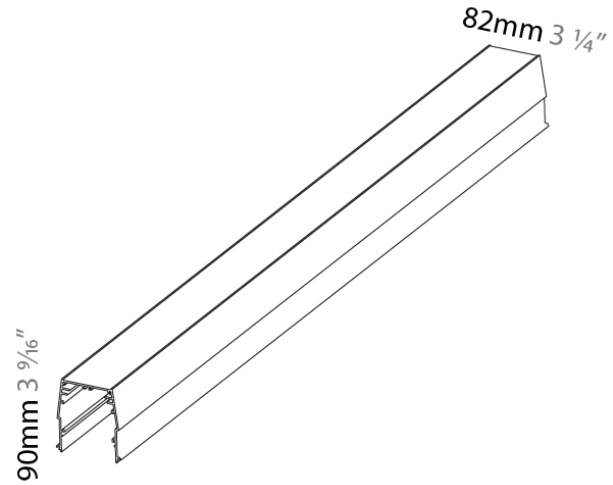

A3ID75-TRI-SYS COMPONENTS TRIMLESS

A3701600

DESCRIPTION

Idaho 75 System - Trimless Profile per Meter - Max 3000mm / 118 1/8"

GENERAL

Series: Idaho _____
Subseries: Idaho 75 _____
Brand: Prolicht _____
Division: Architectural _____
Mounting Type: Trimless _____
Mounting Location: Ceiling _____

PHYSICAL

Shape: Rectangle _____
Length (mm): 1000 _____
Length (in): 39 3/8 _____
Width (mm): 82 _____
Width (in): 3 1/4 _____
Height (mm): 90 _____
Height (in): 3 9/16 _____
Weight (kg): 1.87 _____
Weight (lbs): 4.12 _____
Fixture Material: Aluminum _____

RATINGS AND CERTIFICATIONS

Certified By: Certified for North American Standards _____
IP rating: IP20 _____

max. 3000mm 118 1/8"