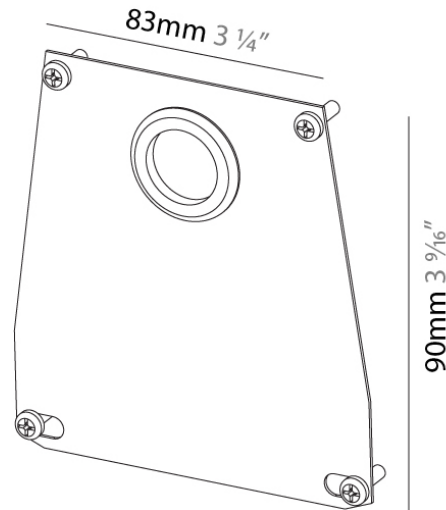

PROJECT	_____
TYPE	_____
NOTES	_____
QUANTITY	_____
DATE	_____

A3ID75-TRI-SYS COMPONENTS

A3963100

DESCRIPTION
Idaho 75 System - Trimless End Cap

GENERAL
Series: Idaho
Subseries: Idaho 75
Brand: Prolicht
Division: Architectural

PHYSICAL
Length (mm): 83
Length (in): 3 1/4
Width (mm): 1
Width (in): 1/16
Height (mm): 90
Height (in): 3 9/16
Weight (kg): 0.05
Weight (lbs): 0.11
Fixture Material: Aluminum

RATINGS AND CERTIFICATIONS
Certified By: Certified for North American Standards
IP rating: IP20