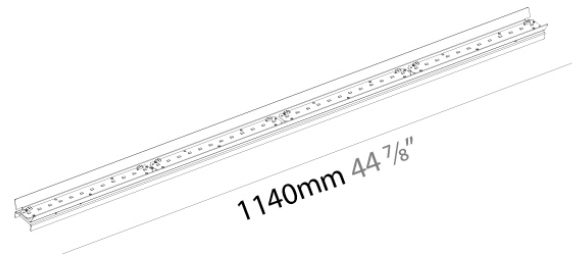

PROJECT
TYPE
NOTES
QUANTITY
DATE

A3ID75-TRI-SYS COMPONENTS

A38155-

DESCRIPTION

Idaho 75 System - Idaline Light Insert - 1140mm / 44 7/8" - 19.6W LED (Zhaga Standard) - 3000K / 3500K / 4000K

GENERAL

Series: Idaho
Subseries: Idaho 75
Brand: Prolicht
Division: Architectural
Mounting Location: Ceiling

PHYSICAL

Shape: Rectangle
Length (mm): 1140
Length (in): 44 7/8
Width (mm): 60
Width (in): 2 3/8
Height (mm): 50
Height (in): 1 15/16
Light Distribution: Direct
Weight (kg): 1.8
Weight (lbs): 3.97
Fixture Material: Aluminum

ELECTRICAL

Input Wattage Range: 20 - 29 W
Lamp Type: LED (Zhaga Standard)
Input Wattage (W): 19.6
Total Output Wattage (W): 16 / 12.8 (3500K)
Dimming: 0-10V Dimming / Phase Dimming (120Vac Only)
Driver Included: Yes
Driver Location: Integrated
Driver Type: Constant Current - 120 / 277Vac
Driver Class: Class 2
Input Voltage (V): 120 - 277
Constant Current (mA): 350 / 400 (3500K)

LED

Delivered Lumen Range: 1000 - 2999 lm
Color Temperature (°K): 3000 / 3500 / 4000
Max. Delivered Lumen (lm): 1723 / 1753 / 1789
Nominal Lumen (lm): 2587 / 2633 / 2687
CRI: >90 CRI
Efficiency (%): 0.59
Lamp Life (hrs): 50000
Upon Request: Special Color Temperature RGB-W Tunable White CRI (no minimum qty) price increase + longer lead time

OPTICAL

Beam Angle: 64

RATINGS AND CERTIFICATIONS

Certified By: Certified for North American Standards
IP rating: IP20