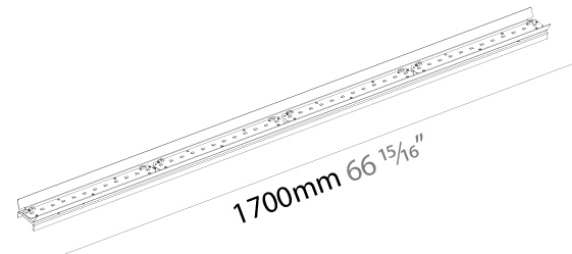

PROJECT
TYPE
NOTES
QUANTITY
DATE

A3ID75-TRI-SYS COMPONENTS

A38159-

DESCRIPTION

Idaho 75 System - Idaline Light Insert - 1700mm - 29.4W LED (Zhaga Standard) - 3000K / 3500K / 4000K - CRI:90

GENERAL

Series: Idaho
Subseries: Idaho 75
Brand: Prolicht
Division: Architectural
Mounting Location: Ceiling

PHYSICAL

Shape: Rectangle
Length (mm): 1700
Length (in): 66 ¹⁵/₁₆
Width (mm): 60
Width (in): 2 ³/₈
Height (mm): 50
Height (in): 1 ¹⁵/₁₆
Light Distribution: Direct
Weight (kg): 2.469
Weight (lbs): 5.44
Fixture Material: Metal

ELECTRICAL

Input Wattage Range: 30 - 49 W
Lamp Type: LED (Zhaga Standard)
Input Wattage (W): 30
Total Output Wattage (W): 24 / 19.2 (3500K)
Dimming: Non-Dimming / Phase Dimming (120Vac only) / 0-10V Dimming
Driver Included: Yes
Driver Location: Integrated
Driver Type: Constant Current - 120 / 277Vac
Driver Class: Class 2
Input Voltage (V): 120 - 277
Constant Current (mA): 350 / 600 (3500K)

LED

Delivered Lumen Range: 2000 - 2999 lm
Color Temperature (°K): 3000 / 3500 / 4000
Max. Delivered Lumen (lm): 2084 / 2121 / 2164
Nominal Lumen (lm): 3880 / 3949 / 4030
CRI: >80 CRI
Efficiency (%): 0.59
Lamp Life (hrs): 50000
Upon Request: Special Color Temperature RGB-W Tunable White CRI (no minimum qty) price increase + longer lead time

RATINGS AND CERTIFICATIONS

Certified By: Certified for North American Standards
IP rating: IP20