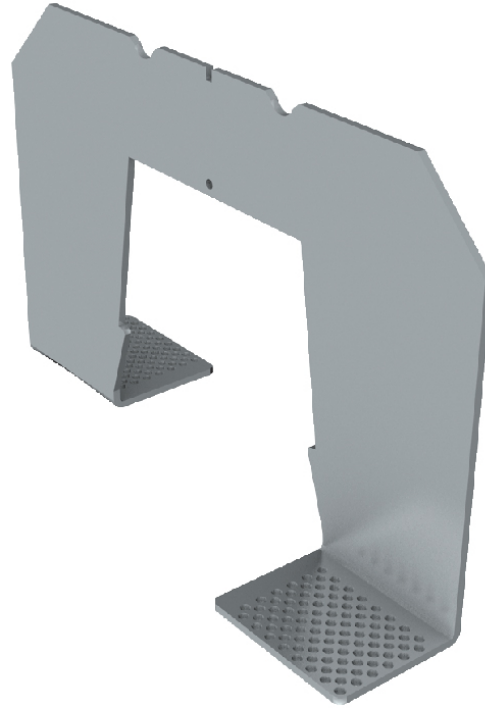

PROJECT
TYPE
NOTES
QUANTITY
DATE

A3ID75-TRI-SYS COMPONENTS

A39632-

DESCRIPTION
Idaho 75 System - Trimless Mounting Bracket

GENERAL
Series: Idaho
Subseries: Idaho 75
Brand: Prolicht
Division: Architectural

PHYSICAL
Length (mm): 172
Length (in): 3 ³/₄
Width (mm): 68
Width (in): 2 ¹¹/₁₆
Height (mm): 107
Height (in): 4 ³/₁₆
Ceiling Thickness (mm): 10 / 12.5 / 15
Ceiling Thickness (in): 3/8 or 1/2 or 9/16
Weight (kg): 0.22
Weight (lbs): 0.48
Installation Requirement: Ceiling Thickness: 10mm / 12.5mm / 15mm
Fixture Material: Aluminum

RATINGS AND CERTIFICATIONS
Certified By: Certified for North American Standards
IP rating: IP20