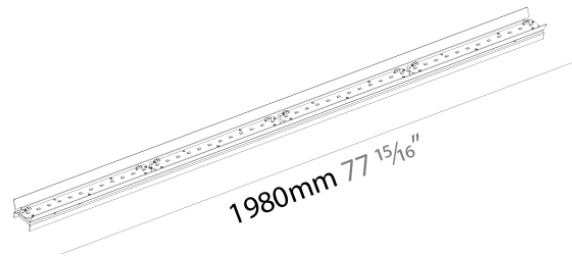

PROJECT
TYPE
NOTES
QUANTITY
DATE

A3ID75-TRI-SYS COMPONENTS

A38161-

DESCRIPTION
Idaho 75 System - Light Insert - 1980mm - 35.7W LED (Zhaga Standard) - 3000K / 3500K / 4000K

GENERAL

Series: Idaho
Subseries: Idaho 75
Brand: Prolicht
Division: Architectural
Mounting Location: Ceiling

PHYSICAL

Shape: Rectangle
Length (mm): 1980
Length (in): 77 15/16
Width (mm): 60
Width (in): 2 3/8
Height (mm): 50
Height (in): 1 15/16
Light Distribution: Direct
Weight (kg): 2.805
Weight (lbs): 6.18
Fixture Material: Metal

ELECTRICAL

Input Wattage Range: 30 - 49 W
Lamp Type: LED (Zhaga Standard)
Input Wattage (W): 35
Total Output Wattage (W): 28 / 22.4 (3500K)
Dimming: Non-Dimming / Phase Dimming (120Vac only) / 0-10V Dimming
Driver Included: Yes
Driver Location: Integrated
Driver Type: Constant Current - 120 / 277Vac
Driver Class: Class 2
Input Voltage (V): 120 - 277
Constant Current (MA): 350 / 700 (3500K)

LED

Delivered Lumen Range: 3000 - 4999 lm
Color Temperature (°K): 3000 / 3500 / 4000
Max. Delivered Lumen (lm): 3310 / 3426 / 3496
Nominal Lumen (lm): 4970 / 5145 / 5250
CRI: >80 CRI
Efficiency (%): 0.59
Lamp Life (hrs): 50000
Upon Request: Special Color Temperature RGB-W Tunable White CRI (no minimum qty) price increase + longer lead time

RATINGS AND CERTIFICATIONS

Certified By: Certified for North American Standards
IP rating: IP20