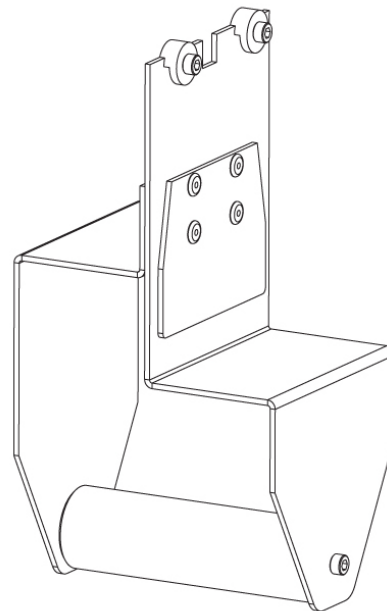

A3ID75-TRI-SYS COMPONENTS

PROJECT	_____
TYPE	_____
NOTES	_____
QUANTITY	_____
DATE	_____

A3963300

DESCRIPTION
Idaho 75 System - Trimless Frame Alignment Kit

GENERAL
Series: Idaho
Subseries: Idaho 75
Brand: Prolicht
Division: Architectural

PHYSICAL
Length (mm): 104
Length (in): 4 1/8
Width (mm): 85
Width (in): 3 3/8
Height (mm): 197
Height (in): 7 3/4
Weight (kg): 0.81
Weight (lbs): 1.79
Fixture Material: Aluminum

RATINGS AND CERTIFICATIONS
Certified By: Certified for North American Standards
IP rating: IP20