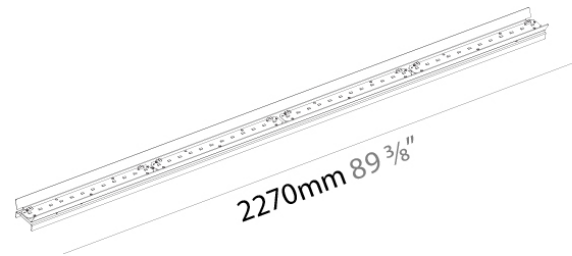

PROJECT
TYPE
NOTES
QUANTITY
DATE

A3ID75-TRI-SYS COMPONENTS

A38163-

DESCRIPTION

Idaho 75 System - Idaline Light Insert - 2270mm / 89 3/8" - 39.2W LED (Zhaga Standard) - 3000K / 3500K / 4000K - CRI:90

GENERAL

Series: Idaho
Subseries: Idaho 75
Brand: Prolicht
Division: Architectural
Mounting Location: Ceiling

PHYSICAL

Shape: Rectangle
Length (mm): 2270
Length (in): 89 3/8
Width (mm): 60
Width (in): 2 3/8
Height (mm): 50
Height (in): 1 15/16
Light Distribution: Direct
Weight (kg): 3.162
Weight (lbs): 6.97
Fixture Material: Metal

ELECTRICAL

Input Wattage Range: 30 - 49 W
Lamp Type: LED (Zhaga Standard)
Input Wattage (W): 39.2
Total Output Wattage (W): 35.6 / 25.6 (3500K)
Dimming: 0-10V Dimming / Phase Dimming (120Vac Only)
Driver Included: Yes
Driver Location: Integrated
Driver Type: Constant Current - 120 / 277Vac
Driver Class: Class 2
Input Voltage (V): 120 - 277
Constant Current (mA): 350 / 800 (3500K)

LED

Delivered Lumen Range: 3000 - 4999 lm
Color Temperature (°K): 3000 / 3500 / 4000
Max. Delivered Lumen (lm): 3445 / 3507 / 3579
Nominal Lumen (lm): 5173 / 5266 / 5373
CRI: >90 CRI
Efficiency (%): 0.59
Lamp Life (hrs): 50000
Upon Request: Special Color Temperature RGB-W Tunable White CRI (no minimum qty) price increase + longer lead time

RATINGS AND CERTIFICATIONS

Certified By: Certified for North American Standards
IP rating: IP20