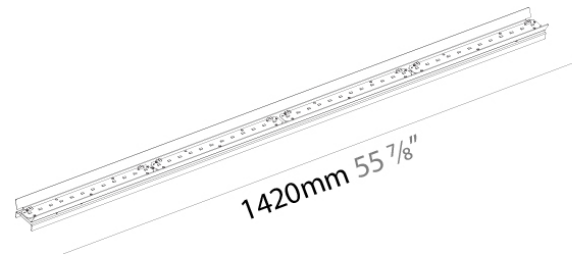

PROJECT
TYPE
NOTES
QUANTITY
DATE

A3ID75-TRI-SYS COMPONENTS

A38157-

DESCRIPTION

Idaho 75 System - Idaline Light Insert - 1420mm / 55 7/8" - 24.5W LED (Zhaga Standard) - 3000K / 3500K / 4000K - CRI:90

GENERAL

Series: Idaho
Subseries: Idaho 75
Brand: Prolicht
Division: Architectural
Mounting Location: Ceiling

PHYSICAL

Shape: Rectangle
Length (mm): 1420
Length (in): 55 7/8
Width (mm): 60
Width (in): 2 3/8
Height (mm): 50
Height (in): 1 15/16
Light Distribution: Direct
Weight (kg): 2.139
Weight (lbs): 4.71
Fixture Material: Aluminum

ELECTRICAL

Input Wattage Range: 20 - 29 W
Lamp Type: LED (Zhaga Standard)
Input Wattage (W): 24.5
Total Output Wattage (W): 20 / 16 (3500K)
Dimming: 0-10V Dimming / Phase Dimming (120Vac Only)
Driver Included: Yes
Driver Location: Integrated
Driver Type: Constant Current - 120 / 277Vac
Driver Class: Class 2
Input Voltage (V): 120 - 277
Constant Current (mA): 350 / 500 (3500K)

LED

Delivered Lumen Range: 2000 - 2999 lm
Color Temperature (°K): 3000 / 3500 / 4000
Max. Delivered Lumen (lm): 2153 / 2192 / 2237
Nominal Lumen (lm): 3233 / 3291 / 3358
CRI: >90 CRI
Efficiency (%): 0.59
Lamp Life (hrs): 50000
Upon Request: Special Color Temperature RGB-W Tunable White CRI (no minimum qty) price increase + longer lead time

OPTICAL

Beam Angle: 106

RATINGS AND CERTIFICATIONS

Certified By: Certified for North American Standards
IP rating: IP20