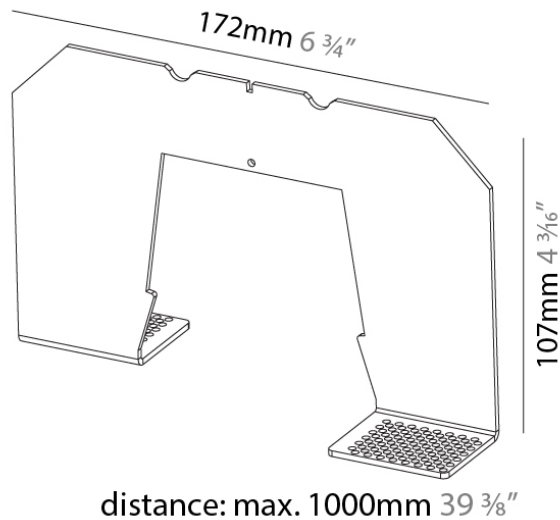

PROJECT
TYPE
NOTES
QUANTITY
DATE

A3ID75-TRI-SYS COMPONENTS

A39632-

DESCRIPTION
Idaho 75 System - Trimless Mounting Bracket

GENERAL
Series: Idaho
Subseries: Idaho 75
Brand: Prolicht
Division: Architectural

PHYSICAL
Length (mm): 172
Length (in): 3 ³/₄
Width (mm): 68
Width (in): 2 ¹¹/₁₆
Height (mm): 107
Height (in): 4 ³/₁₆
Ceiling Thickness (mm): 10 / 12.5 / 15
Ceiling Thickness (in): 3/8 or 1/2 or 9/16
Weight (kg): 0.22
Weight (lbs): 0.48
Installation Requirement: Ceiling Thickness: 10mm / 12.5mm / 15mm
Fixture Material: Aluminum

RATINGS AND CERTIFICATIONS
Certified By: Certified for North American Standards
IP rating: IP20