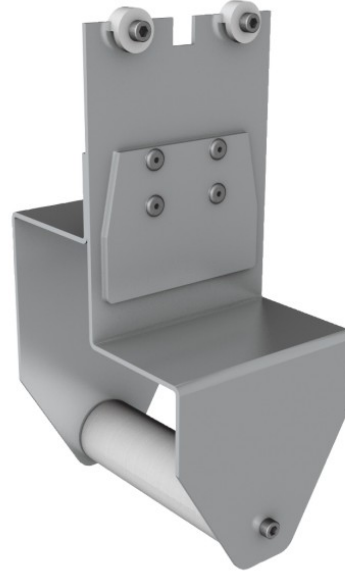

A3ID75-TRI-SYS COMPONENTS

PROJECT	_____
TYPE	_____
NOTES	_____
QUANTITY	_____
DATE	_____

A3963300

DESCRIPTION
Idaho 75 System - Trimless Frame Alignment Kit

GENERAL
Series: Idaho
Subseries: Idaho 75
Brand: Prolicht
Division: Architectural

PHYSICAL
Length (mm): 104
Length (in): 4 1/8
Width (mm): 85
Width (in): 3 3/8
Height (mm): 197
Height (in): 7 3/4
Weight (kg): 0.81
Weight (lbs): 1.79
Fixture Material: Aluminum

RATINGS AND CERTIFICATIONS
Certified By: Certified for North American Standards
IP rating: IP20