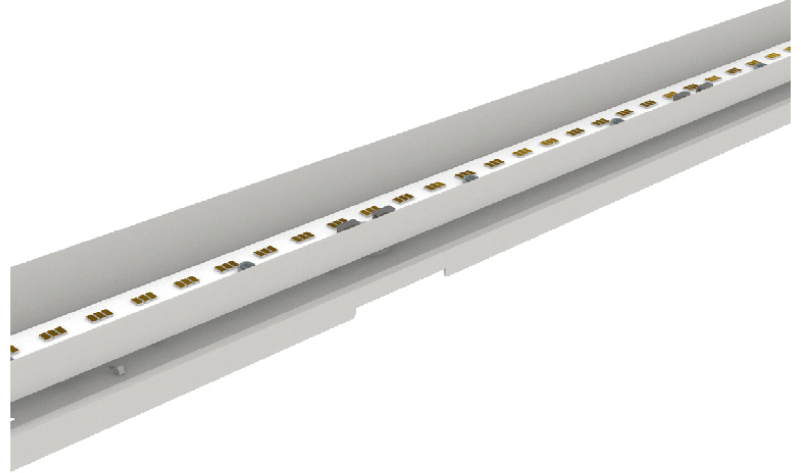

PROJECT
TYPE
NOTES
QUANTITY
DATE

A3ID75-TRI-SYS COMPONENTS

A38155-

DESCRIPTION

Idaho 75 System - Idaline Light Insert - 1140mm / 44 7/8" - 19.6W LED (Zhaga Standard) - 3000K / 3500K / 4000K

GENERAL

Series: Idaho
Subseries: Idaho 75
Brand: Prolicht
Division: Architectural
Mounting Location: Ceiling

PHYSICAL

Shape: Rectangle
Length (mm): 1140
Length (in): 44 7/8
Width (mm): 60
Width (in): 2 3/8
Height (mm): 50
Height (in): 1 15/16
Light Distribution: Direct
Weight (kg): 1.8
Weight (lbs): 3.97
Fixture Material: Aluminum

ELECTRICAL

Input Wattage Range: 20 - 29 W
Lamp Type: LED (Zhaga Standard)
Input Wattage (W): 19.6
Total Output Wattage (W): 16 / 12.8 (3500K)
Dimming: 0-10V Dimming / Phase Dimming (120Vac Only)
Driver Included: Yes
Driver Location: Integrated
Driver Type: Constant Current - 120 / 277Vac
Driver Class: Class 2
Input Voltage (V): 120 - 277
Constant Current (mA): 350 / 400 (3500K)

LED

Delivered Lumen Range: 1000 - 2999 lm
Color Temperature (°K): 3000 / 3500 / 4000
Max. Delivered Lumen (lm): 1723 / 1753 / 1789
Nominal Lumen (lm): 2587 / 2633 / 2687
CRI: >90 CRI
Efficiency (%): 0.59
Lamp Life (hrs): 50000
Upon Request: Special Color Temperature RGB-W Tunable White CRI (no minimum qty) price increase + longer lead time

OPTICAL

Beam Angle: 64

RATINGS AND CERTIFICATIONS

Certified By: Certified for North American Standards
IP rating: IP20