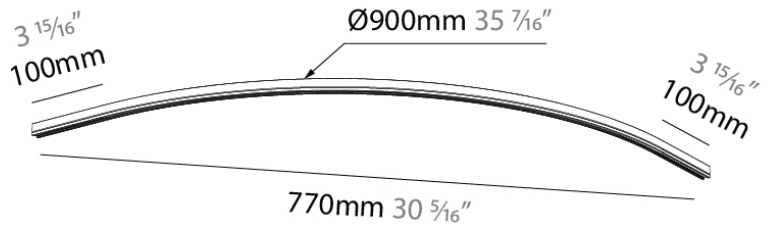

A3JB-SUR-SYS COMPONENTS

A3T353

DESCRIPTION

Just Black System - Surface Track Arc Ø900mm

GENERAL

Series: Just Black System
Brand: Prolicht
Division: Architectural
Subcategory: Modular

PHYSICAL

Length (mm): 555
Length (in): 21 ⁷/₈
Width (mm): 555
Width (in): 21 ⁷/₈
Height (mm): 15
Height (in): 9/16
Fixture Finish: BLK

ELECTRICAL

Dimming: Non-Dimmable

RATINGS AND CERTIFICATIONS

Certified By: CSA Certified to UL and CSA Standards
IP rating: IP20