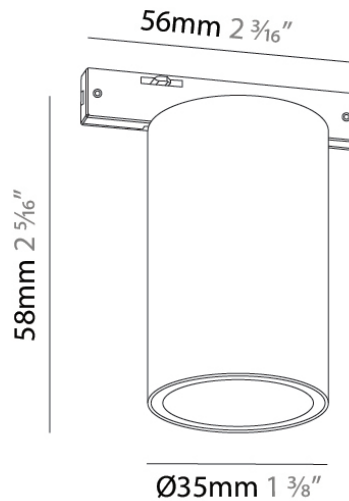

A3JB-SUR-SYS COMPONENTS

A3T386-

DESCRIPTION

Just Black System - Imagine Insert Ø35mm - LED 6W, 3000K, 364lm, Beam 34° - Non Dimmable

GENERAL

Series: Just Black System
Brand: Prolicht
Division: Architectural
Subcategory: Modular

PHYSICAL

Shape: Cylinder
Diameter (mm): 35
Diameter (in): 1 ³/₈
Height (mm): 83
Height (in): 3 ¹/₄
Light Distribution: Direct
Fixture Finish: BLK
Fixture Material: Aluminum

ELECTRICAL

Input Wattage Range: 1 - 9 W
Lamp Type: LED
Input Wattage (W): 6
Total Output Wattage (W): 5.5
Dimming: Non-Dimmable
Driver Included: No
Driver Location: Remote
Driver Type: Constant Voltage - Universal
Driver Class: Class 2
Input Voltage (V): 24

LED

Delivered Lumen Range: 100 - 499 lm
Color Temperature (°K): 3000
Max. Delivered Lumen (lm): 364
Nominal Lumen (lm): 469
CRI: >90 CRI
Lamp Life (hrs): 80000

OPTICAL

Beam Angle: 34
Adjustability: Fixed

RATINGS AND CERTIFICATIONS

Certified By: CSA Certified to UL and CSA Standards
IP rating: IP20