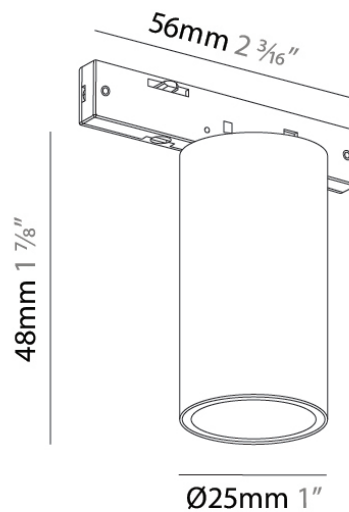

A3JB-SUR-SYS COMPONENTS

A3T383

DESCRIPTION

Just Black System - Imagine Insert Ø25mm - LED 3W, 3000K, 136lm, Beam 32° - Non Dimmable

GENERAL

Series: Just Black System

Brand: Prolicht

Division: Architectural

Subcategory: Modular

PHYSICAL

Shape: Cylinder

Diameter (mm): 25

Diameter (in): 1

Height (mm): 48

Height (in): 1 7/8

Light Distribution: Direct

Fixture Finish: BLK

Fixture Material: Aluminum

ELECTRICAL

Input Wattage Range: 1 - 9 W

Lamp Type: LED (Zhaga Standard)

Input Wattage (W): 3

Total Output Wattage (W): 2.8

Dimming: Non-Dimmable

Driver Included: No

Driver Location: Remote

Driver Type: Constant Voltage - Universal

Driver Class: Class 2

Input Voltage (V): 24

LED

Delivered Lumen Range: 100 - 499 lm

Color Temperature (°K): 3000

Max. Delivered Lumen (lm): 124

Nominal Lumen (lm): 168

CRI: >90 CRI

Lamp Life (hrs): 80000

OPTICAL

Beam Angle: 32

Adjustability: Fixed

RATINGS AND CERTIFICATIONS

Certified By: CSA Certified to UL and CSA Standards

IP rating: IP20