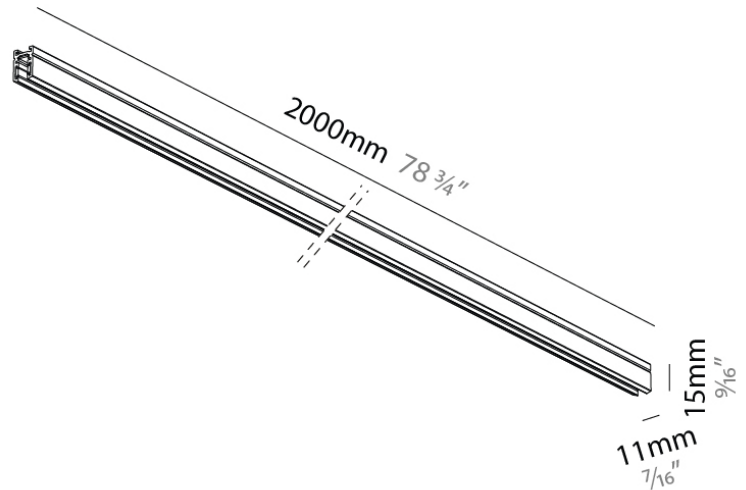

A3JB-SUR-SYS COMPONENTS

A3T350

DESCRIPTION

Just Black - Surface Track 2,000mm / 78 3/4"

GENERAL

Series: Just Black System

Brand: Prolicht

Division: Architectural

Subcategory: Modular

PHYSICAL

Length (mm): 2000

Length (in): 78 3/4

Width (mm): 11

Width (in): 7/16

Height (mm): 15

Height (in): 9/16

Fixture Finish: BLK

ELECTRICAL

Dimming: Non-Dimmable

RATINGS AND CERTIFICATIONS

Certified By: CSA Certified to UL and CSA Standards

IP rating: IP20