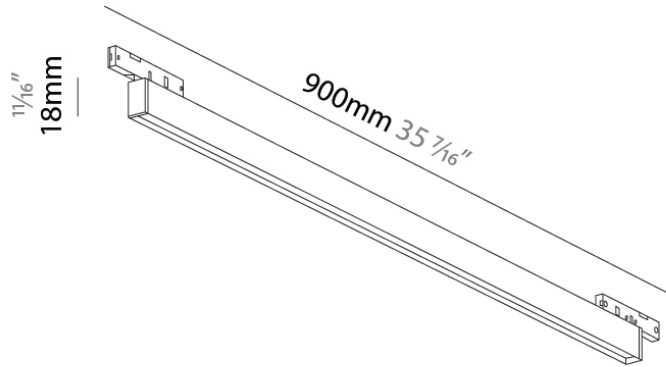

A3JB-SUR-SYS COMPONENTS

A3T392

DESCRIPTION

Just Black System - Ledline Insert - 900mm, LED 20W, 900lm, 3000K - Non Dimmable

GENERAL

Series: Just Black System
Brand: Prolicht
Division: Architectural
Subcategory: Modular

PHYSICAL

Shape: Rectangle
Length (mm): 900
Length (in): 35 7/16
Width (mm): 10
Width (in): 3/8
Height (mm): 18
Height (in): 11/16
Light Distribution: Direct
Fixture Finish: BLK
Fixture Material: Aluminum

ELECTRICAL

Input Wattage Range: 10 - 19 W
Lamp Type: LED
Input Wattage (W): 20
Total Output Wattage (W): 18.2
Dimming: Non-Dimmable
Driver Included: No
Driver Location: Remote
Driver Type: Constant Voltage - Universal
Driver Class: Class 2
Input Voltage (V): 24

LED

Delivered Lumen Range: 500 - 999 lm
Color Temperature (°K): 3000
Max. Delivered Lumen (lm): 900
Nominal Lumen (lm): 900
CRI: >90 CRI
Lamp Life (hrs): 80000

OPTICAL

Beam Angle: 92
Adjustability: Fixed

RATINGS AND CERTIFICATIONS

Certified By: CSA Certified to UL and CSA Standards
IP rating: IP20