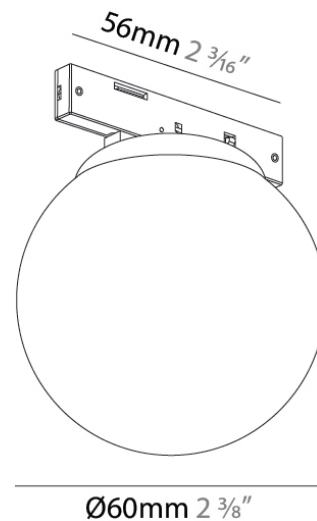

A3JB-SUR-SYS COMPONENTS

A3T376

DESCRIPTION

Just Black System - Bilo Insert - LED 3W, 3000K, 88lm - Non Dimming

GENERAL

Series: Just Black System
Brand: Prolicht
Division: Architectural
Subcategory: Modular

PHYSICAL

Shape: Sphere
Diameter (mm): 60
Diameter (in): 2 ³/₈
Height (mm): 60
Height (in): 2 ³/₈
Light Distribution: Omnidirectional
Diffuser: PMMA - Opal
Fixture Finish: BLK
Fixture Material: Aluminum

ELECTRICAL

Input Wattage Range: 1 - 9 W
Lamp Type: LED
Input Wattage (W): 3
Total Output Wattage (W): 2.7
Dimming: Non-Dimmable
Driver Included: Yes
Driver Location: Integrated
Driver Type: Constant Voltage - Universal
Driver Class: Class 2
Input Voltage (V): 24

LED

Color Temperature (°K): 3000
Max. Delivered Lumen (lm): 88
Nominal Lumen (lm): 200
CRI: >92 CRI
Lamp Life (hrs): 80000

OPTICAL

Beam Angle: 180
Adjustability: Fixed

RATINGS AND CERTIFICATIONS

Certified By: CSA Certified to UL and CSA Standards
IP rating: IP20