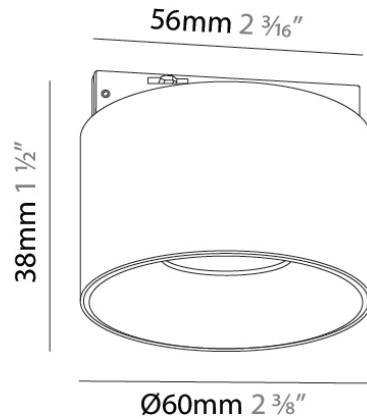

A3JB-SUR-SYS COMPONENTS

A3T390-

DESCRIPTION

Just Black System - Invader Insert Ø60mm - LED 5W, 3000K, 411lm, Beam 26° - Dimmable

GENERAL

Series: Just Black System
Brand: Prolicht
Division: Architectural
Subcategory: Modular

PHYSICAL

Shape: Cylinder
Diameter (mm): 60
Diameter (in): 2 ³/₈
Height (mm): 43
Height (in): 1 ¹¹/₁₆
Light Distribution: Direct
Fixture Finish: BLK
Fixture Material: Aluminum

ELECTRICAL

Input Wattage Range: 1 - 9 W
Lamp Type: LED
Input Wattage (W): 5
Total Output Wattage (W): 4.5
Dimming: Non-Dimmable
Driver Included: No
Driver Location: Remote
Driver Type: Constant Voltage - Universal
Driver Class: Class 2
Input Voltage (V): 24

LED

Delivered Lumen Range: 100 - 499 lm
Color Temperature (°K): 3000
Max. Delivered Lumen (lm): 411
Nominal Lumen (lm): 451
CRI: >90 CRI
Lamp Life (hrs): 80000

OPTICAL

Beam Angle: 26
Adjustability: Fixed

RATINGS AND CERTIFICATIONS

Certified By: CSA Certified to UL and CSA Standards
IP rating: IP20