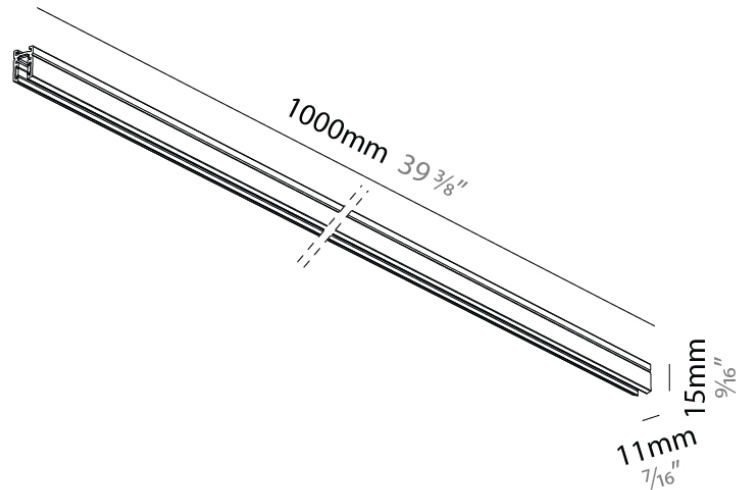

A3JB-SUR-SYS COMPONENTS

A3T349

DESCRIPTION

Just Black System - Surface Track 1,000mm / 39 3/8"

GENERAL

Series: Just Black System

Brand: Prolicht

Division: Architectural

Subcategory: Modular

PHYSICAL

Length (mm): 1000

Length (in): 39 3/8"

Width (mm): 11

Width (in): 7/16"

Height (mm): 15

Height (in): 9/16"

Fixture Finish: BLK

RATINGS AND CERTIFICATIONS

Certified By: CSA Certified to UL and CSA Standards

IP rating: IP20