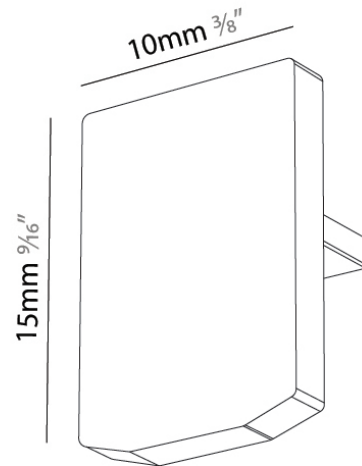

A3JB-SUR-SYS COMPONENTS

A3T357

DESCRIPTION

Just Black - Surface Endcap Set of 2 pieces.

GENERAL

Series: Just Black System

Brand: Prolicht

Division: Architectural

Subcategory: Modular

PHYSICAL

Length (mm): 7

Length (in): 1/4

Width (mm): 11

Width (in): 7/16

Height (mm): 15

Height (in): 9/16

Fixture Finish: BLK

ELECTRICAL

Dimming: Non-Dimmable

RATINGS AND CERTIFICATIONS

Certified By: CSA Certified to UL and CSA Standards

IP rating: IP20