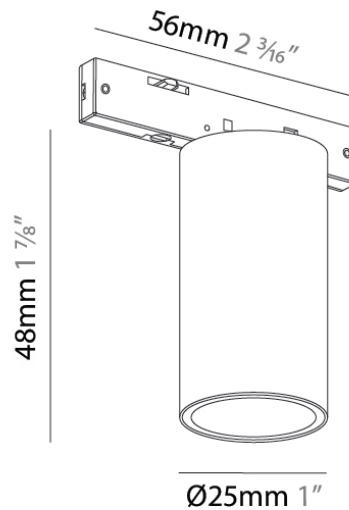

A3JB-SUR-SYS COMPONENTS

A3T381

DESCRIPTION

Just Black System - Imagine Insert Ø25mm - LED 3W, 3000K, 138lm, Beam 18° - Non Dimmable

GENERAL

Series: Just Black System
Brand: Prolicht
Division: Architectural
Subcategory: Modular

PHYSICAL

Shape: Cylinder
Diameter (mm): 25
Diameter (in): 1
Height (mm): 48
Height (in): 1 7/8
Light Distribution: Direct
Fixture Finish: BLK
Fixture Material: Aluminum

ELECTRICAL

Input Wattage Range: 1 - 9 W
Lamp Type: LED (Zhaga Standard)
Input Wattage (W): 3
Total Output Wattage (W): 2.8
Dimming: Non-Dimmable
Driver Included: No
Driver Location: Remote
Driver Type: Constant Voltage - Universal
Driver Class: Class 2
Input Voltage (V): 24

LED

Delivered Lumen Range: 100 - 499 lm
Color Temperature (°K): 3000
Max. Delivered Lumen (lm): 138
Nominal Lumen (lm): 168
CRI: >90 CRI
Lamp Life (hrs): 80000

OPTICAL

Beam Angle: 18
Adjustability: Fixed

RATINGS AND CERTIFICATIONS

Certified By: CSA Certified to UL and CSA Standards
IP rating: IP20