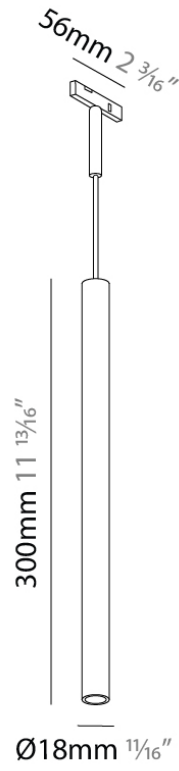

PROJECT
TYPE
NOTES
QUANTITY
DATE

A3JB-SUR-SYS COMPONENTS

A3T380

DESCRIPTION

Just Black System - Hangover Insert - LED 3W, 3000K, 144lm - Dimmable

GENERAL

Series: Just Black System
Brand: Prolicht
Division: Architectural
Subcategory: Modular

PHYSICAL

Shape: Sphere
Diameter (mm): 18
Diameter (in): 11/16
Height (mm): 300
Height (in): 11 13/16
Light Distribution: Direct
Fixture Finish: BLK
Fixture Material: Aluminum

ELECTRICAL

Input Wattage Range: 1 - 9 W
Lamp Type: LED (Zhaga Standard)
Input Wattage (W): 3
Total Output Wattage (W): 2.8
Dimming: Dali Dimming
Driver Included: No
Driver Location: Remote
Driver Type: Constant Voltage - Universal
Driver Class: Class 2
Input Voltage (V): 24

LED

Delivered Lumen Range: 100 - 499 lm
Color Temperature (°K): 3000
Max. Delivered Lumen (lm): 144
Nominal Lumen (lm): 168
CRI: >90 CRI
Lamp Life (hrs): 80000

OPTICAL

Beam Angle: 22
Adjustability: Fixed

RATINGS AND CERTIFICATIONS

Certified By: CSA Certified to UL and CSA Standards
IP rating: IP20