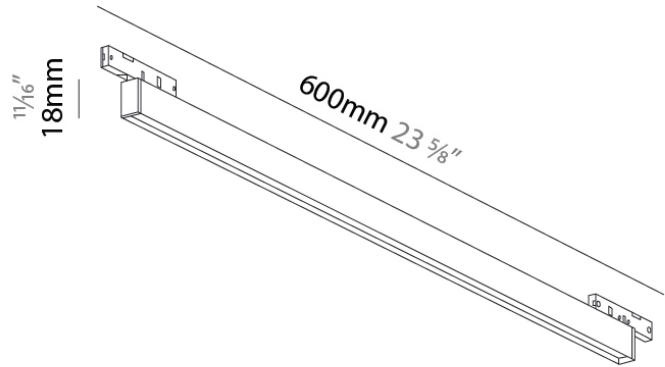

A3JB-SUR-SYS COMPONENTS

A3T391

DESCRIPTION

Just Black System - Ledline Insert - 600mm, LED 13W, 600lm, 3000K - Non Dimmable

GENERAL

Series: Just Black System
Brand: Prolicht
Division: Architectural
Subcategory: Modular

PHYSICAL

Shape: Rectangle
Length (mm): 600
Length (in): 23 ⁵/₈
Width (mm): 10
Width (in): 3/8
Height (mm): 18
Height (in): 11/16
Light Distribution: Direct
Fixture Finish: BLK
Fixture Material: Aluminum

ELECTRICAL

Input Wattage Range: 10 - 19 W
Lamp Type: LED
Input Wattage (W): 13
Total Output Wattage (W): 11.8
Dimming: Non-Dimmable
Driver Included: No
Driver Location: Remote
Driver Type: Constant Voltage - Universal
Driver Class: Class 2
Input Voltage (V): 24

LED

Delivered Lumen Range: 500 - 999 lm
Color Temperature (°K): 3000
Max. Delivered Lumen (lm): 600
Nominal Lumen (lm): 600
CRI: >90 CRI
Lamp Life (hrs): 80000

OPTICAL

Beam Angle: 92
Adjustability: Fixed

RATINGS AND CERTIFICATIONS

Certified By: CSA Certified to UL and CSA Standards
IP rating: IP20