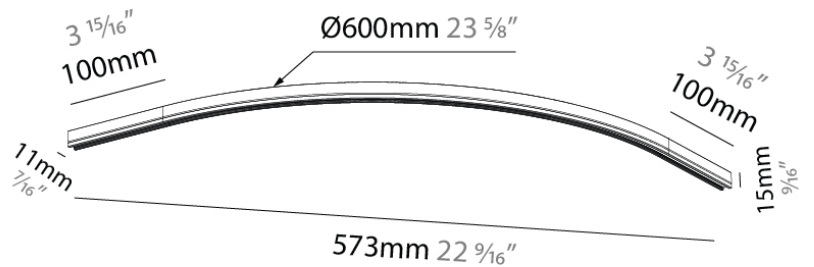

PROJECT	
TYPE	
NOTES	
QUANTITY	
DATE	

A3JB-SUR-SYS COMPONENTS

A3T352

DESCRIPTION

Just Black System - Surface Track Arc Ø600mm

GENERAL

Series: Just Black System

Brand: Prolicht

Division: Architectural

Subcategory: Modular

PHYSICAL

Length (mm): 405

Length (in): 15 ¹⁵/₁₆

Width (mm): 405

Width (in): 15 ¹⁵/₁₆

Height (mm): 15

Height (in): 9/16

Fixture Finish: BLK

ELECTRICAL

Dimming: Non-Dimmable

RATINGS AND CERTIFICATIONS

Certified By: CSA Certified to UL and CSA Standards

IP rating: IP20