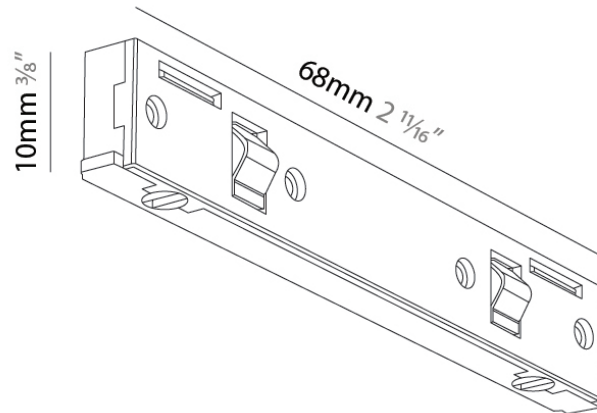

A3JB-SUR-SYS COMPONENTS

PROJECT _____

TYPE _____

NOTES _____

QUANTITY _____

DATE _____

A3T374

DESCRIPTION

Just Black - Track Linear Connector

GENERAL

Series: Just Black System

Brand: Prolicht

Division: Architectural

Subcategory: Modular

PHYSICAL

Length (mm): 68

Length (in): 2 ¹¹/₁₆

Width (mm): 5

Width (in): 3/16

Height (mm): 11

Height (in): 7/16

ELECTRICAL

Dimming: Non-Dimmable

RATINGS AND CERTIFICATIONS

Certified By: CSA Certified to UL and CSA Standards

IP rating: IP20