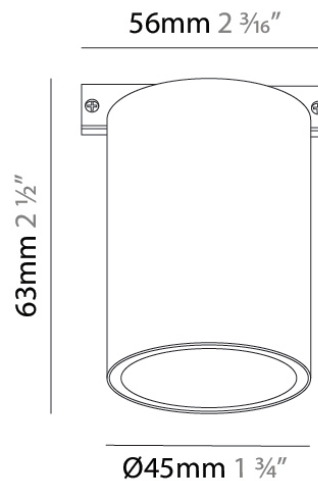

A3JB-SUR-SYS COMPONENTS

A3T388-

DESCRIPTION

Just Black System - Imagine Insert Ø45mm - LED 9W, 3000K, 533lm, Beam 20° -Dimmable

GENERAL

Series: Just Black System
Brand: Prolicht
Division: Architectural
Subcategory: Modular

PHYSICAL

Shape: Cylinder
Diameter (mm): 45
Diameter (in): 1 ¾
Height (mm): 63
Height (in): 2 ½
Light Distribution: Direct
Fixture Finish: BLK
Fixture Material: Aluminum

ELECTRICAL

Input Wattage Range: 1 - 9 W
Lamp Type: LED
Input Wattage (W): 9
Total Output Wattage (W): 8.2
Dimming: Non-Dimmable
Driver Included: No
Driver Location: Remote
Driver Type: Constant Voltage - Universal
Driver Class: Class 2
Input Voltage (V): 24

LED

Delivered Lumen Range: 500 - 999 lm
Color Temperature (°K): 3000
Max. Delivered Lumen (lm): 533
Nominal Lumen (lm): 720
CRI: >90 CRI
Lamp Life (hrs): 80000

OPTICAL

Beam Angle: 20
Adjustability: Fixed

RATINGS AND CERTIFICATIONS

Certified By: CSA Certified to UL and CSA Standards
IP rating: IP20