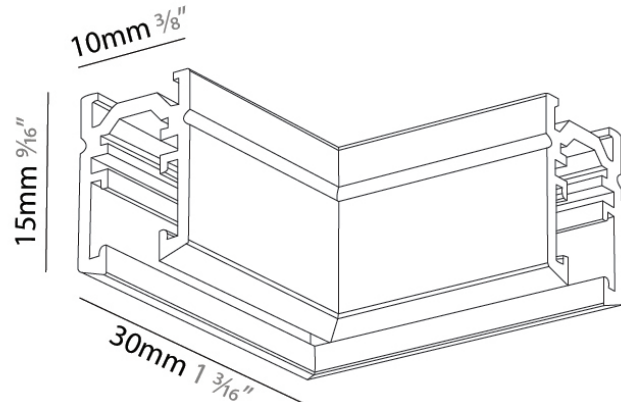

Subcategory: Modular

PHYSICAL

Length (mm): 1000

Length (in): 39 3/8"

Width (mm): 11

Width (in): 7/16"

Height (mm): 15

Height (in): 9/16"

PHYSICAL

Length (mm): 30
 Length (in): 1 ¹³/₁₆
 Width (mm): 30
 Width (in): 1 ¹³/₁₆
 Height (mm): 15
 Height (in): 9/16
 Fixture Finish: BLK

ELECTRICAL

Dimming: Non-Dimmable

RATINGS AND CERTIFICATIONS

Certified By: CSA Certified to UL and CSA Standards
 IP rating: IP20