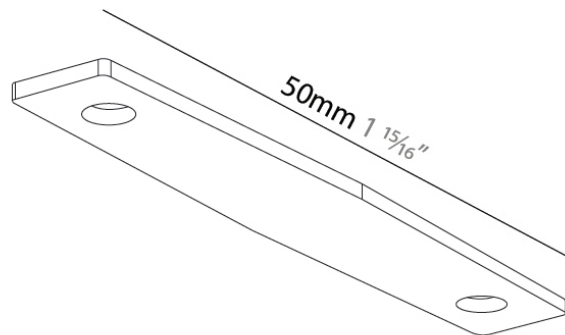

A3JB-SUR-SYS COMPONENTS

A3T364

DESCRIPTION

Just Black System - Surface/Suspension Metal Connector Sheet
(2 pieces)

GENERAL

Series: Just Black System

Brand: Prolicht

Division: Architectural

Subcategory: Modular

PHYSICAL

Length (mm): 50

Length (in): 1 ¹⁵/₁₆"

Width (mm): 3

Width (in): 1/8

Height (mm): 9

Height (in): 3/8

RATINGS AND CERTIFICATIONS

Certified By: CSA Certified to UL and CSA Standards

IP rating: IP20