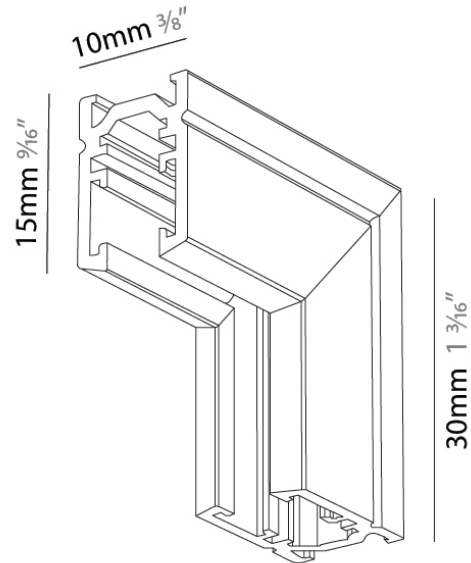

A3JB-SUR-SYS COMPONENTS

A3T365

DESCRIPTION

Just Black - Surface Ceiling-Wall Connector

GENERAL

Series: Just Black System

Brand: Prolicht

Division: Architectural

Subcategory: Modular

PHYSICAL

Length (mm): 30

Length (in): 1 ¹³/₁₆

Width (mm): 11

Width (in): 7/16

Height (mm): 15

Height (in): 9/16

Fixture Finish: BLK

ELECTRICAL

Dimming: Non-Dimmable

RATINGS AND CERTIFICATIONS

Certified By: CSA Certified to UL and CSA Standards

IP rating: IP20