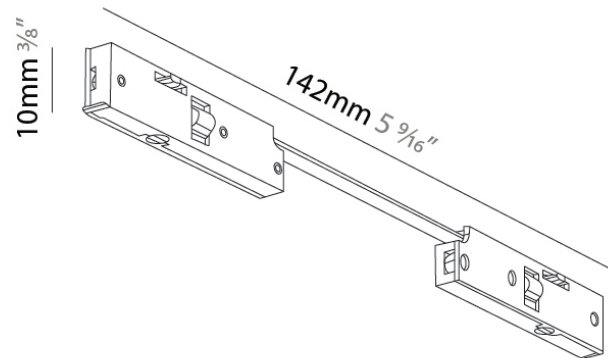

A3JB-SUR-SYS COMPONENTS

A3T373

DESCRIPTION

Just Black - Track Flexible Connector

GENERAL

Series: Just Black System

Brand: Prolicht

Division: Architectural

Subcategory: Modular

PHYSICAL

Length (mm): 105

Length (in): 4 1/8

Width (mm): 5

Width (in): 3/16

Height (mm): 11

Height (in): 7/16

ELECTRICAL

Dimming: Non-Dimmable

RATINGS AND CERTIFICATIONS

Certified By: CSA Certified to UL and CSA Standards

IP rating: IP20