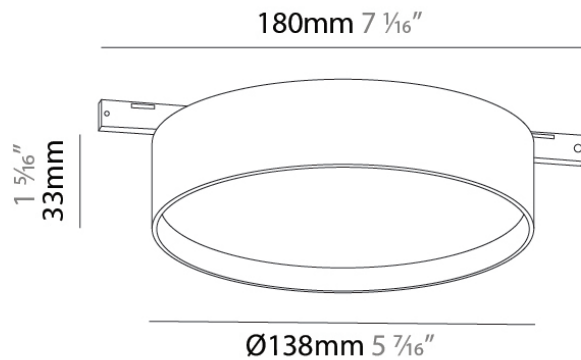

A3JB-SUR-SYS COMPONENTS

A3T395

DESCRIPTION

Just Black System - Sign Insert - Ø138mm, LED 15W, 1050lm, 3000K - Non Dimmable - Non Dimmable

GENERAL

Series: Just Black System
Brand: Prolicht
Division: Architectural
Subcategory: Modular

PHYSICAL

Shape: Round
Diameter (mm): 138
Diameter (in): 5 ⁷/₁₆
Height (mm): 34
Height (in): 1 ⁵/₁₆
Light Distribution: Direct
Diffuser: PMMA - Opal
Fixture Finish: BLK
Fixture Material: Aluminum

ELECTRICAL

Input Wattage Range: 10 - 19 W
Lamp Type: LED
Input Wattage (W): 15
Total Output Wattage (W): 13.6
Dimming: Non-Dimmable
Driver Included: No
Driver Location: Remote
Driver Type: Constant Voltage - Universal
Driver Class: Class 2
Input Voltage (V): 24

LED

Delivered Lumen Range: 500 - 1999 lm
Color Temperature (°K): 3000
Max. Delivered Lumen (lm): 1050
Nominal Lumen (lm): 1050
CRI: >90 CRI
Lamp Life (hrs): 80000

OPTICAL

Beam Angle: 96
Adjustability: Fixed

RATINGS AND CERTIFICATIONS

Certified By: CSA Certified to UL and CSA Standards
IP rating: IP20