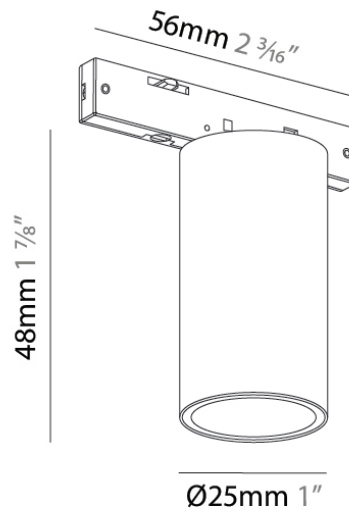

A3JB-SUR-SYS COMPONENTS

A3T382

DESCRIPTION

Just Black System - Imagine Insert Ø25mm - LED 3W, 3000K, 136lm, Beam 22° - Non Dimmable

GENERAL

Series: Just Black System
Brand: Prolicht
Division: Architectural
Subcategory: Modular

PHYSICAL

Shape: Cylinder
Diameter (mm): 25
Diameter (in): 1
Height (mm): 48
Height (in): 1 7/8
Light Distribution: Direct
Fixture Finish: BLK
Fixture Material: Aluminum

ELECTRICAL

Input Wattage Range: 1 - 9 W
Lamp Type: LED (Zhaga Standard)
Input Wattage (W): 3
Total Output Wattage (W): 2.8
Dimming: Non-Dimmable
Driver Included: No
Driver Location: Remote
Driver Type: Constant Voltage - Universal
Driver Class: Class 2
Input Voltage (V): 24

LED

Delivered Lumen Range: 100 - 499 lm
Color Temperature (°K): 3000
Max. Delivered Lumen (lm): 136
Nominal Lumen (lm): 168
CRI: >90 CRI
Lamp Life (hrs): 80000

OPTICAL

Beam Angle: 22
Adjustability: Fixed

RATINGS AND CERTIFICATIONS

Certified By: CSA Certified to UL and CSA Standards
IP rating: IP20