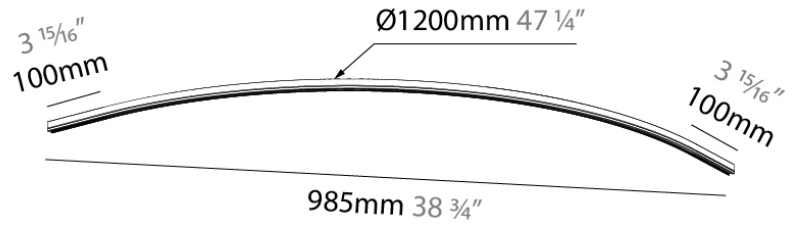

PROJECT	
TYPE	
NOTES	
QUANTITY	
DATE	

A3JB-SUR-SYS COMPONENTS

A3T399

DESCRIPTION

Just Black System - Surface Track Arc Ø1200mm 90°

GENERAL

Series: Just Black System
Brand: Prolicht
Division: Architectural
Subcategory: Modular

PHYSICAL

Length (mm): 555
Length (in): 21 ⁷/₈
Width (mm): 555
Width (in): 21 ⁷/₈
Height (mm): 15
Height (in): 9/16
Fixture Finish: BLK

ELECTRICAL

Dimming: Non-Dimmable

RATINGS AND CERTIFICATIONS

Certified By: CSA Certified to UL and CSA Standards
IP rating: IP20