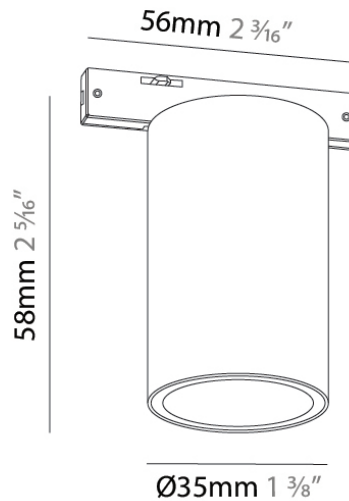

A3JB-SUR-SYS COMPONENTS

A3T384-

DESCRIPTION

Just Black System - Imagine Insert Ø35mm - LED 6W, 3000K, 298lm, Beam 20° - Dimmable

GENERAL

Series: Just Black System
Brand: Prolicht
Division: Architectural
Subcategory: Modular

PHYSICAL

Shape: Cylinder
Diameter (mm): 35
Diameter (in): 1 3/8
Height (mm): 83
Height (in): 3 1/4
Light Distribution: Direct
Fixture Finish: BLK
Fixture Material: Aluminum

ELECTRICAL

Input Wattage Range: 1 - 9 W
Lamp Type: LED
Input Wattage (W): 6
Total Output Wattage (W): 5.5
Dimming: Non-Dimmable
Driver Included: No
Driver Location: Remote
Driver Type: Constant Voltage - Universal
Driver Class: Class 2
Input Voltage (V): 24

LED

Delivered Lumen Range: 100 - 499 lm
Color Temperature (°K): 3000
Max. Delivered Lumen (lm): 298
Nominal Lumen (lm): 469
CRI: >90 CRI
Lamp Life (hrs): 80000

OPTICAL

Beam Angle: 20
Adjustability: Fixed

RATINGS AND CERTIFICATIONS

Certified By: CSA Certified to UL and CSA Standards
IP rating: IP20