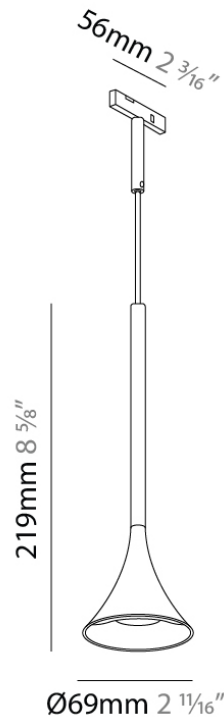

PROJECT
TYPE
NOTES
QUANTITY
DATE

A3JB-SUR-SYS COMPONENTS

A3T379

DESCRIPTION

Just Black System - Flute Insert - LED 6W, 3000K, 407lm - Non Dimmable

GENERAL

Series: Just Black System
Brand: Prolicht
Division: Architectural
Subcategory: Modular

PHYSICAL

Shape: Sphere
Diameter (mm): 70
Diameter (in): 2 ¾
Height (mm): 225
Height (in): 8 7/8
Light Distribution: Direct
Fixture Finish: BLK
Fixture Material: Aluminum

ELECTRICAL

Input Wattage Range: 1 - 9 W
Lamp Type: LED
Input Wattage (W): 6
Total Output Wattage (W): 5.5
Dimming: Non-Dimmable
Driver Included: No
Driver Location: Remote
Driver Type: Constant Voltage - Universal
Driver Class: Class 2
Input Voltage (V): 24

LED

Delivered Lumen Range: 100 - 499 lm
Color Temperature (°K): 3000
Max. Delivered Lumen (lm): 469
Nominal Lumen (lm): 407
CRI: >90 CRI
Lamp Life (hrs): 80000

OPTICAL

Beam Angle: 26
Adjustability: Fixed

RATINGS AND CERTIFICATIONS

Certified By: CSA Certified to UL and CSA Standards
IP rating: IP20