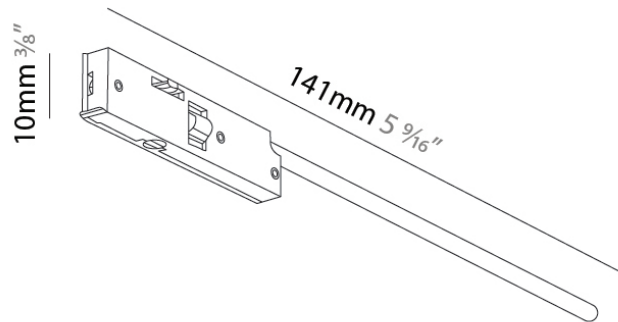

A3JB-SUR-SYS COMPONENTS

PROJECT _____

TYPE _____

NOTES _____

QUANTITY _____

DATE _____

A3T372

DESCRIPTION

Just Black - Track Midfeed

GENERAL

Series: Just Black System

Brand: Prolicht

Division: Architectural

Subcategory: Modular

PHYSICAL

Length (mm): 46

Length (in): 1 ¹³/₁₆

Width (mm): 10

Width (in): 3/8

Height (mm): 5

Height (in): 3/16

ELECTRICAL

Dimming: Non-Dimmable

RATINGS AND CERTIFICATIONS

Certified By: CSA Certified to UL and CSA Standards

IP rating: IP20

A