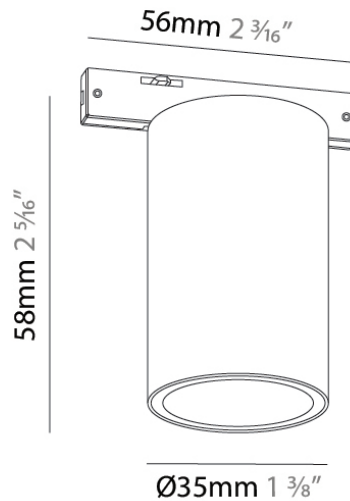

A3JB-SUR-SYS COMPONENTS

A3T385-

DESCRIPTION

Just Black System - Imagine Insert Ø35mm - LED 6W, 3000K, 343lm, Beam 26° - Dimmable

GENERAL

Series: Just Black System
Brand: Prolicht
Division: Architectural
Subcategory: Modular

PHYSICAL

Shape: Cylinder
Diameter (mm): 35
Diameter (in): 1 3/8
Height (mm): 83
Height (in): 3 1/4
Light Distribution: Direct
Fixture Finish: BLK
Fixture Material: Aluminum

ELECTRICAL

Input Wattage Range: 1 - 9 W
Lamp Type: LED
Input Wattage (W): 6
Total Output Wattage (W): 5.5
Dimming: Non-Dimmable
Driver Included: No
Driver Location: Remote
Driver Type: Constant Voltage - Universal
Driver Class: Class 2
Input Voltage (V): 24

LED

Delivered Lumen Range: 100 - 499 lm
Color Temperature (°K): 3000
Max. Delivered Lumen (lm): 343
Nominal Lumen (lm): 469
CRI: >90 CRI
Lamp Life (hrs): 80000

OPTICAL

Beam Angle: 26
Adjustability: Fixed

RATINGS AND CERTIFICATIONS

Certified By: CSA Certified to UL and CSA Standards
IP rating: IP20