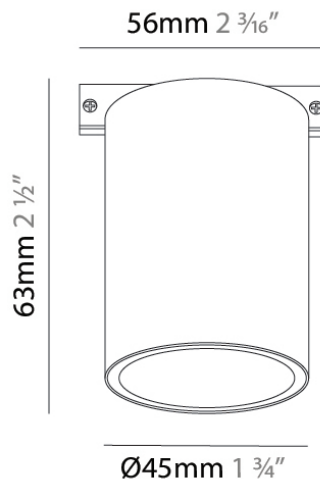

A3JB-SUR-SYS COMPONENTS

A3T387-

DESCRIPTION

Just Black System - Imagine Insert Ø45mm - LED 9W, 3000K, 492lm, Beam 18° -Dimmable

GENERAL

Series: Just Black System
Brand: Prolicht
Division: Architectural
Subcategory: Modular

PHYSICAL

Shape: Cylinder
Diameter (mm): 45
Diameter (in): 1 ¾
Height (mm): 63
Height (in): 2 ½
Light Distribution: Direct
Fixture Finish: BLK
Fixture Material: Aluminum

ELECTRICAL

Input Wattage Range: 1 - 9 W
Lamp Type: LED
Input Wattage (W): 9
Total Output Wattage (W): 8.2
Dimming: Non-Dimmable
Driver Included: No
Driver Location: Remote
Driver Type: Constant Voltage - Universal
Driver Class: Class 2
Input Voltage (V): 24

LED

Delivered Lumen Range: 100 - 499 lm
Color Temperature (°K): 3000
Max. Delivered Lumen (lm): 429
Nominal Lumen (lm): 720
CRI: >90 CRI
Lamp Life (hrs): 80000

OPTICAL

Beam Angle: 18
Adjustability: Fixed

RATINGS AND CERTIFICATIONS

Certified By: CSA Certified to UL and CSA Standards
IP rating: IP20