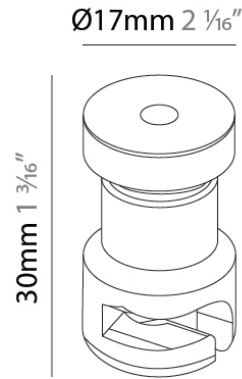

A3JB-SUR-SYS COMPONENTS

A3T369

DESCRIPTION

Just Black - Wall Ceiling Cable Loop

GENERAL

Series: Just Black System

Brand: Prolicht

Division: Architectural

Subcategory: Modular

PHYSICAL

Diameter (mm): 17

Diameter (in): 11/16

Height (mm): 30

Height (in): 1 3/16

ELECTRICAL

Dimming: Non-Dimmable

RATINGS AND CERTIFICATIONS

Certified By: CSA Certified to UL and CSA Standards

IP rating: IP20