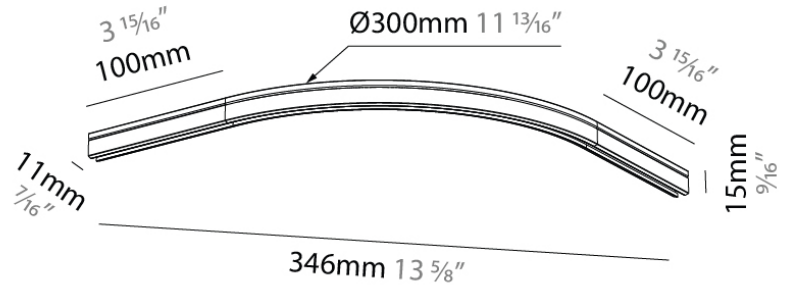

PROJECT	
TYPE	
NOTES	
QUANTITY	
DATE	

A3JB-SUR-SYS COMPONENTS

A3T351

DESCRIPTION

Just Black System- Surface Track Arc Ø300mm

GENERAL

Series: Just Black System
Brand: Prolicht
Division: Architectural
Subcategory: Modular

PHYSICAL

Length (mm): 346
Length (in): 13 5/16
Width (mm): 15
Width (in): 9/16
Height (mm): 15
Height (in): 9/16
Fixture Finish: BLK

ELECTRICAL

Dimming: Non-Dimmable

RATINGS AND CERTIFICATIONS

Certified By: CSA Certified to UL and CSA Standards
IP rating: IP20