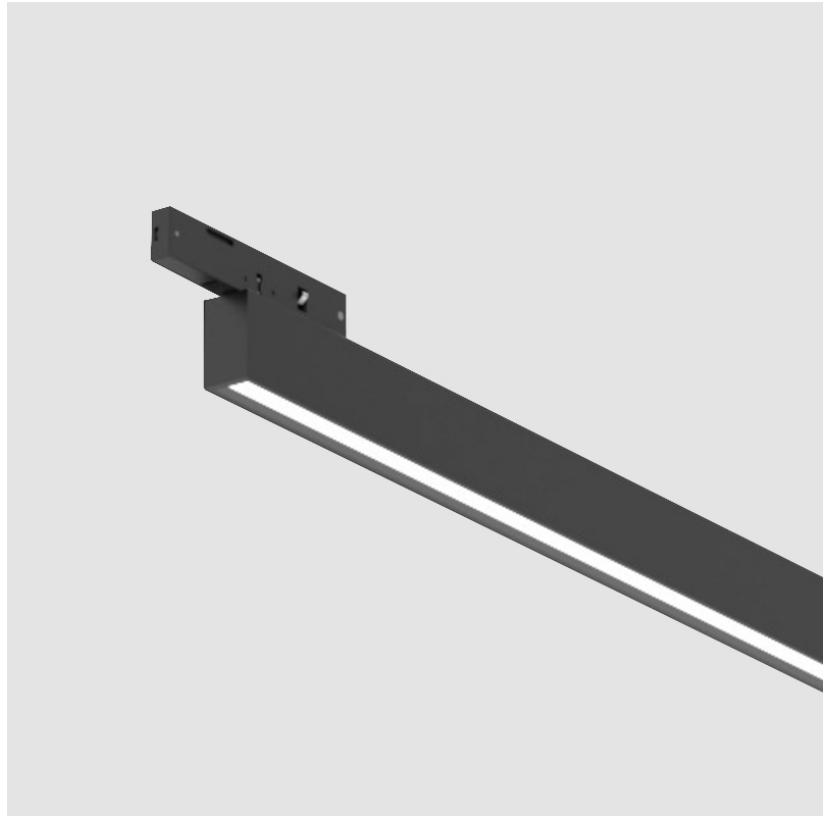

A3JB-SUS-SYS COMPONENTS TRACK

A3T391-

DESCRIPTION

Just Black System - Ledline Insert - 600mm, LED 13W, 2700K / 3000K, Max. 600lm - Dimmable

GENERAL

Series: Just Black System
Partner: Prolicht
Division: Architectural
Installation: Track
Product Type: Modular Systems
Light Distribution: Direct

PHYSICAL

Shape: Rectangle
Length (mm): 600
Length (in): 23 5/8
Width (mm): 10
Width (in): 3/8
Height (mm): 18
Height (in): 11/16
Fixture Finish: BLK
Fixture Material: Aluminum

ELECTRICAL

Input Wattage Range: 10 - 19 W
Lamp Type: LED
Input Wattage (W): 13
Total Output Wattage (W): 11.8
Dimming: Non-Dimming / 0-10V / DALI
Driver Included: No
Driver Location: Remote
Driver Type: Constant Voltage - Universal
Driver Class: Class 2
Input Voltage (V): 24

LED

Delivered Lumen Range: 500 - 999 lm
Color Temperature (°K): 2700 / 3000
Max. Delivered Lumen (lm): 420 / 600
Nominal Lumen (lm): 420 / 600
CRI: >90 CRI
Lamp Life (hrs): 80000

OPTICAL

Beam Angle: 92
Adjustability: Fixed

RATINGS AND CERTIFICATIONS

Certified By: CSA Certified to UL and CSA Standards
IP rating: IP20