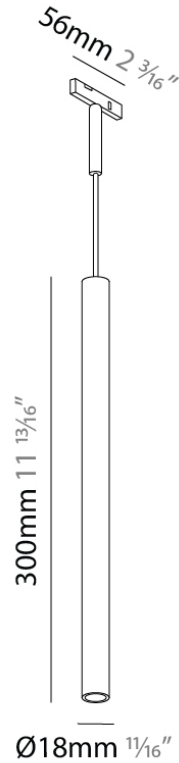

PROJECT	
TYPE	
NOTES	
QUANTITY	
DATE	

A3JB-SUS-SYS COMPONENTS

A3T380-

DESCRIPTION

Just Black System - Hangover Insert - LED 2.6W, 2700K / 3000K, 144lm - Dimmable

GENERAL

Series: Just Black System
Partner: Prolight
Division: Architectural
Product Type: Modular Systems
Light Distribution: Direct

PHYSICAL

Shape: Sphere
Diameter (mm): 18
Diameter (in): 11/16
Height (mm): 300
Height (in): 11 13/16
Fixture Finish: BLK
Fixture Material: Aluminum

ELECTRICAL

Input Wattage Range: 1 - 9 W
Lamp Type: LED (Zhaga Standard)
Input Wattage (W): 3
Total Output Wattage (W): 2.8
Dimming: Non-Dimming / 0-10V / DALI
Driver Included: No
Driver Location: Remote
Driver Type: Constant Voltage - Universal
Driver Class: Class 2
Input Voltage (V): 24

LED

Delivered Lumen Range: 100 - 499 lm
Color Temperature (°K): 2700 / 3000
Max. Delivered Lumen (lm): 88 / 144
Nominal Lumen (lm): 168
CRI: >90 CRI
Lamp Life (hrs): 80000

OPTICAL

Beam Angle: 22
Adjustability: Fixed

RATINGS AND CERTIFICATIONS

Certified By: CSA Certified to UL and CSA Standards
IP rating: IP20