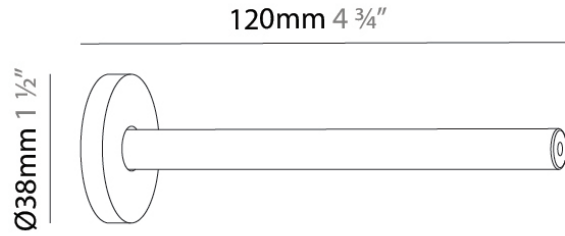

A3JB-SUS-SYS COMPONENTS

A3T366

DESCRIPTION

Just Black System - Suspension Track Wall Connector

GENERAL

Series: Just Black System

Brand: Prolicht

Division: Architectural

Subcategory: Modular

PHYSICAL

Diameter (mm): 38

Diameter (in): 1 1/2

Height (mm): 120

Height (in): 4 3/4

Fixture Finish: BLK

RATINGS AND CERTIFICATIONS

Certified By: CSA Certified to UL and CSA Standards

IP rating: IP20