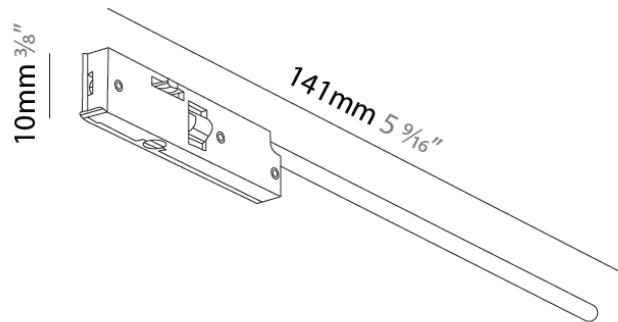

Product Type: Modular Systems

PHYSICAL

Length (mm): 1000

Length (in): 39 ³/₈"

Height (mm): 20

Height (in): 13/16

RATINGS AND CERTIFICATIONS

Certified By: CSA Certified to UL and CSA Standards

Partner: Prolicht

Division: Architectural

Product Type: Modular Systems

PHYSICAL

Length (mm): 2000

Length (in): 78 3/4

Width (mm): 20

Width (in): 13/16

Width (in): 3/8

Height (mm): 5

Height (in): 3/16

ELECTRICAL

Dimming: Non-Dimmable

RATINGS AND CERTIFICATIONS

Certified By: CSA Certified to UL and CSA Standards

IP rating: IP20

Product Type: Modular Systems

PHYSICAL

Length (mm): 105

Length (in): 4 1/8

Width (mm): 5

Width (in): 3/16

Height (mm): 11

Height (in): 7/16