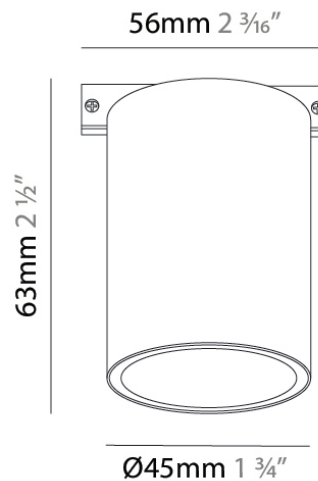

A3JB-SUS-SYS COMPONENTS TRACK

A3T389-

DESCRIPTION

Just Black System - Imagine Insert Ø45mm - LED 9W, 2700K / 3000K, Max. 504lm, Beam 30° - Dimmable

GENERAL

Series: Just Black System
Partner: Prolight
Division: Architectural
Installation: Track
Product Type: Modular Systems
Light Distribution: Direct

PHYSICAL

Aperture Sizes - Downlights: 1"
Shape: Cylinder
Diameter (mm): 45
Diameter (in): 1 ¾
Height (mm): 63
Height (in): 2 ½
Fixture Finish: BLK
Fixture Material: Aluminum

ELECTRICAL

Input Wattage Range: 1 - 9 W
Lamp Type: LED
Input Wattage (W): 9
Total Output Wattage (W): 8.2
Dimming: Non-Dimming / 0-10V / DALI
Driver Included: No
Driver Location: Remote
Driver Type: Constant Voltage - Universal
Driver Class: Class 2
Input Voltage (V): 24

LED

Delivered Lumen Range: 500 - 999 lm
Number of LEDs: 1
Color Temperature (°K): 2700 / 3000
Max. Delivered Lumen (lm): 295 / 504
Nominal Lumen (lm): 421 / 720
CRI: >90 CRI
Lamp Life (hrs): 80000

OPTICAL

Beam Angle: 30
Adjustability: Fixed

RATINGS AND CERTIFICATIONS

Certified By: CSA Certified to UL and CSA Standards
IP rating: IP20