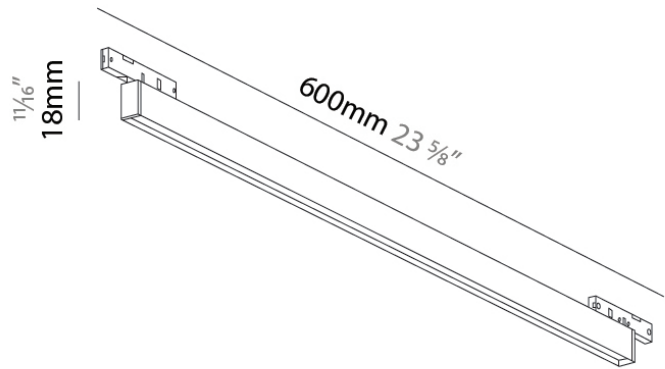

A3JB-SUS-SYS COMPONENTS

A3T391

DESCRIPTION

Just Black System - Ledline Insert - 600mm, LED 13W, 600lm, 3000K - Non Dimmable

GENERAL

Series: Just Black System
Brand: Prolicht
Division: Architectural
Subcategory: Modular

PHYSICAL

Shape: Rectangle
Length (mm): 600
Length (in): 23 5/8
Width (mm): 10
Width (in): 3/8
Height (mm): 18
Height (in): 11/16
Light Distribution: Direct
Fixture Finish: BLK
Fixture Material: Aluminum

ELECTRICAL

Input Wattage Range: 10 - 19 W
Lamp Type: LED
Input Wattage (W): 13
Total Output Wattage (W): 11.8
Dimming: Non-Dimmable
Driver Included: No
Driver Location: Remote
Driver Type: Constant Voltage - Universal
Driver Class: Class 2
Input Voltage (V): 24

LED

Delivered Lumen Range: 500 - 999 lm
Color Temperature (°K): 3000
Max. Delivered Lumen (lm): 600
Nominal Lumen (lm): 600
CRI: >90 CRI
Lamp Life (hrs): 80000

OPTICAL

Beam Angle: 92
Adjustability: Fixed

RATINGS AND CERTIFICATIONS

Certified By: CSA Certified to UL and CSA Standards
IP rating: IP20