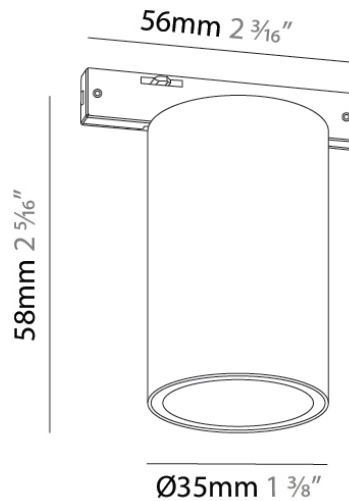

PROJECT	_____
TYPE	_____
NOTES	_____
QUANTITY	_____
DATE	_____

A3JB-SUS-SYS COMPONENTS

A3T386-

DESCRIPTION

Just Black System - Imagine Insert Ø35mm - LED 6W, 2700K / 3000K, Max. 364lm, Beam 34° - Dimmable

GENERAL

Series: Just Black System
Partner: Prolicht
Division: Architectural
Product Type: Modular Systems
Light Distribution: Direct

PHYSICAL

Aperture Sizes - Downlights: 1"
Shape: Cylinder
Diameter (mm): 35
Diameter (in): 1 3/8
Height (mm): 83
Height (in): 3 1/4
Fixture Finish: BLK
Fixture Material: Aluminum

ELECTRICAL

Input Wattage Range: 1 - 9 W
Lamp Type: LED
Input Wattage (W): 6
Total Output Wattage (W): 5.5
Dimming: Non-Dimming / 0-10V / DALI
Driver Included: No
Driver Location: Remote
Driver Type: Constant Voltage - Universal
Driver Class: Class 2
Input Voltage (V): 24

LED

Delivered Lumen Range: 100 - 499 lm
Color Temperature (°K): 2700 / 3000
Max. Delivered Lumen (lm): 250 / 364
Nominal Lumen (lm): 331 / 469
CRI: >90 CRI
Lamp Life (hrs): 80000

OPTICAL

Beam Angle: 34
Adjustability: Fixed

RATINGS AND CERTIFICATIONS

Certified By: CSA Certified to UL and CSA Standards
IP rating: IP20