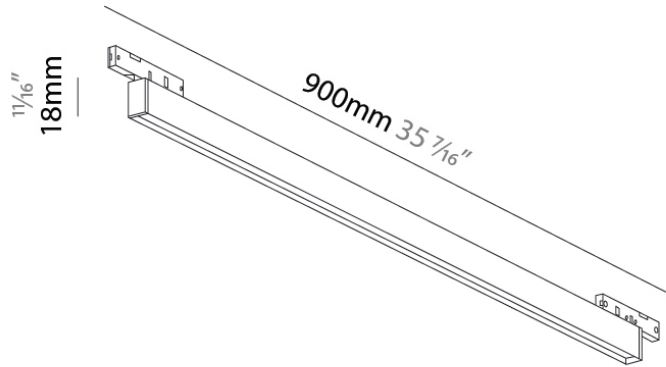

A3JB-SUS-SYS COMPONENTS TRACK

A3T392-

DESCRIPTION

Just Black System - Ledline Insert - 900mm, LED 20W, 2700K / 3000K, Max. 900lm - Dimmable

GENERAL

Series: Just Black System
Partner: Prolicht
Division: Architectural
Installation: Track
Product Type: Modular Systems
Light Distribution: Direct

PHYSICAL

Shape: Rectangle
Length (mm): 900
Length (in): 35 7/16
Width (mm): 10
Width (in): 3/8
Height (mm): 18
Height (in): 11/16
Fixture Finish: BLK
Fixture Material: Aluminum

ELECTRICAL

Input Wattage Range: 10 - 19 W
Lamp Type: LED
Input Wattage (W): 20
Total Output Wattage (W): 18.2
Dimming: Non-Dimming / 0-10V / DALI
Driver Included: No
Driver Location: Remote
Driver Type: Constant Voltage - Universal
Driver Class: Class 2
Input Voltage (V): 24

LED

Delivered Lumen Range: 500 - 999 lm
Color Temperature (°K): 2700 / 3000
Max. Delivered Lumen (lm): 634 / 900
Nominal Lumen (lm): 634 / 900
CRI: >90 CRI
Lamp Life (hrs): 80000

OPTICAL

Beam Angle: 92
Adjustability: Fixed

RATINGS AND CERTIFICATIONS

Certified By: CSA Certified to UL and CSA Standards
IP rating: IP20