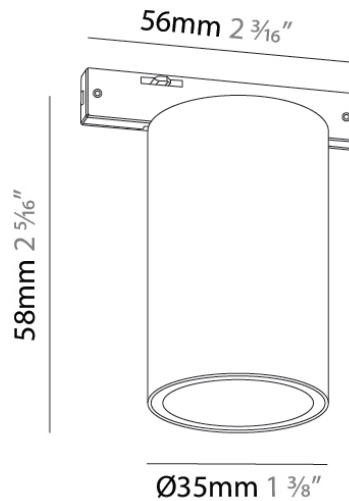

PROJECT	
TYPE	
NOTES	
QUANTITY	
DATE	

A3JB-SUS-SYS COMPONENTS

A3T384-

DESCRIPTION

Just Black System - Imagine Insert Ø35mm - LED 6W, 2700K / 3000K, Max. 298lm, Beam 20° - Dimmable

GENERAL

Series: Just Black System
Partner: Prolicht
Division: Architectural
Product Type: Modular Systems
Light Distribution: Direct

PHYSICAL

Aperture Sizes - Downlights: 1"
Shape: Cylinder
Diameter (mm): 35
Diameter (in): 1 3/8
Height (mm): 83
Height (in): 3 1/4
Fixture Finish: BLK
Fixture Material: Aluminum

ELECTRICAL

Input Wattage Range: 1 - 9 W
Lamp Type: LED
Input Wattage (W): 6
Total Output Wattage (W): 5.5
Dimming: Non-Dimming / 0-10V / DALI
Driver Included: No
Driver Location: Remote
Driver Type: Constant Voltage - Universal
Driver Class: Class 2
Input Voltage (V): 24

LED

Delivered Lumen Range: 100 - 499 lm
Color Temperature (°K): 2700 / 3000
Max. Delivered Lumen (lm): 204 / 298
Nominal Lumen (lm): 322 / 469
CRI: >90 CRI
Lamp Life (hrs): 80000

OPTICAL

Beam Angle: 20
Adjustability: Fixed

RATINGS AND CERTIFICATIONS

Certified By: CSA Certified to UL and CSA Standards
IP rating: IP20