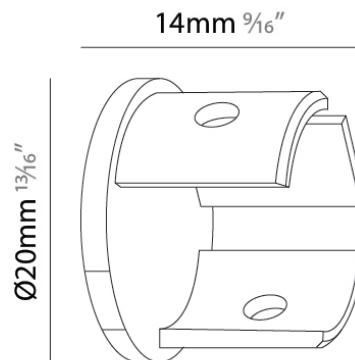

A3JB-SUS-SYS COMPONENTS

PROJECT _____

TYPE _____

NOTES _____

QUANTITY _____

DATE _____

A3T358

DESCRIPTION

Just Black - Endcap Set 2 pieces.

GENERAL

Series: Just Black System

Brand: Prolicht

Division: Architectural

Subcategory: Modular

PHYSICAL

Diameter (mm): 20

Diameter (in): 13/16

Height (mm): 14

Height (in): 9/16

Fixture Finish: BLK

ELECTRICAL

Dimming: Non-Dimmable

RATINGS AND CERTIFICATIONS

Certified By: CSA Certified to UL and CSA Standards

IP rating: IP20