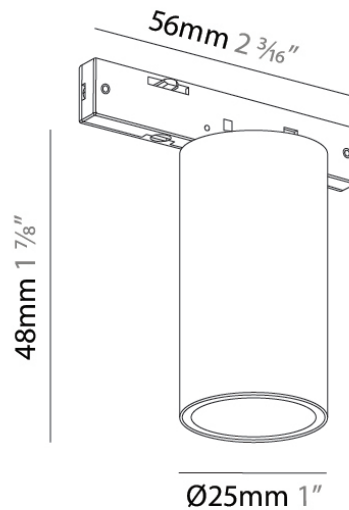

PROJECT	
TYPE	
NOTES	
QUANTITY	
DATE	

A3JB-SUS-SYS COMPONENTS

A3T382

DESCRIPTION

Just Black System - Imagine Insert Ø25mm - LED 3W, 3000K, 136lm, Beam 22° - Non Dimmable

GENERAL

Series: Just Black System
Brand: Prolicht
Division: Architectural
Subcategory: Modular

PHYSICAL

Shape: Cylinder
Diameter (mm): 25
Diameter (in): 1
Height (mm): 48
Height (in): 1 7/8
Light Distribution: Direct
Fixture Finish: BLK
Fixture Material: Aluminum

ELECTRICAL

Input Wattage Range: 1 - 9 W
Lamp Type: LED (Zhaga Standard)
Input Wattage (W): 3
Total Output Wattage (W): 2.8
Dimming: Non-Dimmable
Driver Included: No
Driver Location: Remote
Driver Type: Constant Voltage - Universal
Driver Class: Class 2
Input Voltage (V): 24

LED

Delivered Lumen Range: 100 - 499 lm
Color Temperature (°K): 3000
Max. Delivered Lumen (lm): 136
Nominal Lumen (lm): 168
CRI: >90 CRI
Lamp Life (hrs): 80000

OPTICAL

Beam Angle: 22
Adjustability: Fixed

RATINGS AND CERTIFICATIONS

Certified By: CSA Certified to UL and CSA Standards
IP rating: IP20