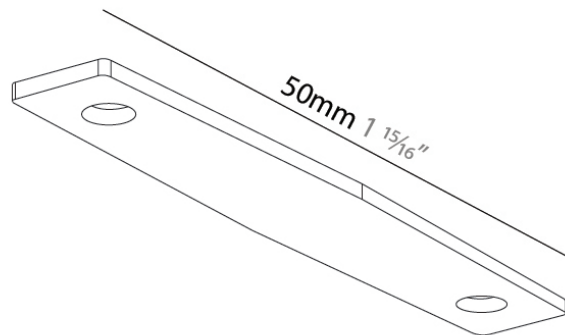

A3JB-SUS-SYS COMPONENTS

PROJECT _____

TYPE _____

NOTES _____

QUANTITY _____

DATE _____

A3T364

DESCRIPTION

Just Black System - Surface/Suspension Metal Connector Plate

GENERAL

Series: Just Black System

Partner: Prolicht

Division: Architectural

Product Type: Modular Systems

PHYSICAL

Length (mm): 50

Length (in): 1 ¹⁵/₁₆

Width (mm): 3

Width (in): 1/8

Height (mm): 9

Height (in): 3/8

RATINGS AND CERTIFICATIONS

Certified By: CSA Certified to UL and CSA Standards

IP rating: IP20