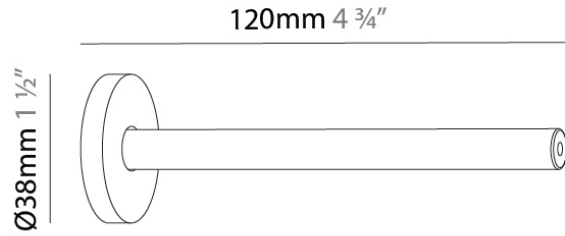

PROJECT	
TYPE	
NOTES	
QUANTITY	
DATE	

A3JB-SUS-SYS COMPONENTS

A3T366

DESCRIPTION

Just Black System - Suspension Track Wall Connector

GENERAL

Series: Just Black System
Partner: Prolicht
Division: Architectural
Product Type: Modular Systems

PHYSICAL

Diameter (mm): 38
Diameter (in): 1 1/2
Height (mm): 120
Height (in): 4 3/4
Fixture Finish: BLK

RATINGS AND CERTIFICATIONS

Certified By: CSA Certified to UL and CSA Standards
IP rating: IP20