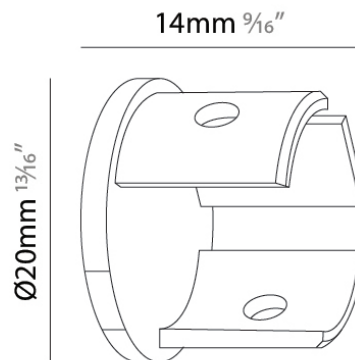

A3JB-SUS-SYS COMPONENTS

PROJECT _____

TYPE _____

NOTES _____

QUANTITY _____

DATE _____

A3T358

DESCRIPTION

Just Black - Endcap Set 2 pieces.

GENERAL

Series: Just Black System

Partner: Prolicht

Division: Architectural

Product Type: Modular Systems

PHYSICAL

Diameter (mm): 20

Diameter (in): 13/16

Height (mm): 14

Height (in): 9/16

Fixture Finish: BLK

ELECTRICAL

Dimming: Non-Dimmable

RATINGS AND CERTIFICATIONS

Certified By: CSA Certified to UL and CSA Standards

IP rating: IP20