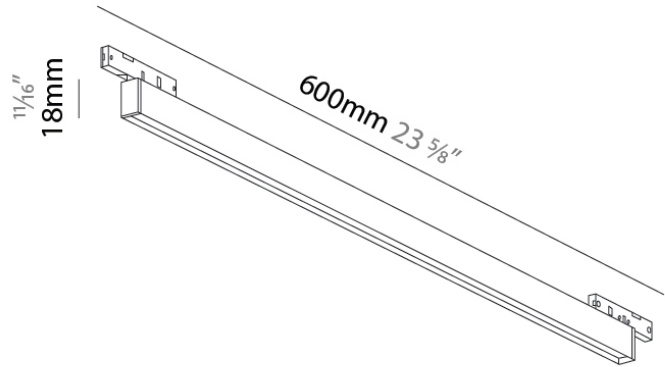

A3JB-SUS-SYS COMPONENTS TRACK

A3T391-

DESCRIPTION

Just Black System - Ledline Insert - 600mm, LED 13W, 2700K / 3000K, Max. 600lm - Dimmable

GENERAL

Series: Just Black System
Partner: Prolicht
Division: Architectural
Installation: Track
Product Type: Modular Systems
Light Distribution: Direct

PHYSICAL

Shape: Rectangle
Length (mm): 600
Length (in): 23 5/8
Width (mm): 10
Width (in): 3/8
Height (mm): 18
Height (in): 11/16
Fixture Finish: BLK
Fixture Material: Aluminum

ELECTRICAL

Input Wattage Range: 10 - 19 W
Lamp Type: LED
Input Wattage (W): 13
Total Output Wattage (W): 11.8
Dimming: Non-Dimming / 0-10V / DALI
Driver Included: No
Driver Location: Remote
Driver Type: Constant Voltage - Universal
Driver Class: Class 2
Input Voltage (V): 24

LED

Delivered Lumen Range: 500 - 999 lm
Color Temperature (°K): 2700 / 3000
Max. Delivered Lumen (lm): 420 / 600
Nominal Lumen (lm): 420 / 600
CRI: >90 CRI
Lamp Life (hrs): 80000

OPTICAL

Beam Angle: 92
Adjustability: Fixed

RATINGS AND CERTIFICATIONS

Certified By: CSA Certified to UL and CSA Standards
IP rating: IP20