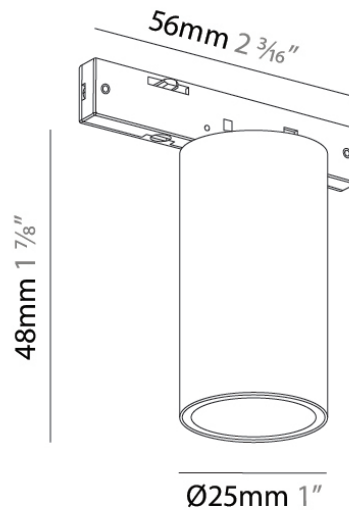

PROJECT	
TYPE	
NOTES	
QUANTITY	
DATE	

A3JB-SUS-SYS COMPONENTS

A3T381-

DESCRIPTION

Just Black System - Imagine Insert Ø25mm - LED 3W, 2700K / 3000K, Max. 138lm, Beam 18° - Non Dimmable

GENERAL

Series: Just Black System
Partner: Prolicht
Division: Architectural
Product Type: Modular Systems
Light Distribution: Direct

PHYSICAL

Aperture Sizes - Downlights: 1"
Shape: Cylinder
Diameter (mm): 25
Diameter (in): 1
Height (mm): 48
Height (in): 1 7/8
Fixture Finish: BLK
Fixture Material: Aluminum

ELECTRICAL

Input Wattage Range: 1 - 9 W
Lamp Type: LED (Zhaga Standard)
Input Wattage (W): 3
Total Output Wattage (W): 2.8
Dimming: Non-Dimmable
Driver Included: No
Driver Location: Remote
Driver Type: Constant Voltage - Universal
Driver Class: Class 2
Input Voltage (V): 24

LED

Delivered Lumen Range: 100 - 499 lm
Color Temperature (°K): 2700 / 3000
Max. Delivered Lumen (lm): 107 / 138
Nominal Lumen (lm): 131 / 168
CRI: >90 CRI
Lamp Life (hrs): 80000

OPTICAL

Beam Angle: 18
Adjustability: Fixed

RATINGS AND CERTIFICATIONS

Certified By: CSA Certified to UL and CSA Standards
IP rating: IP20