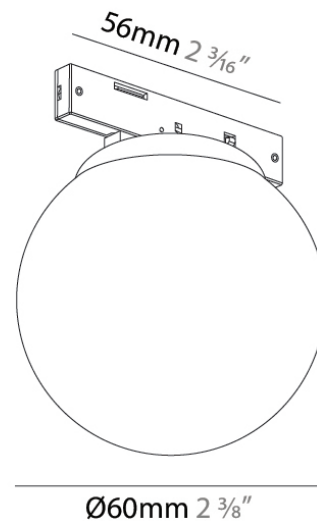

A3JB-SUS-SYS COMPONENTS

A3T376

DESCRIPTION

Just Black System - Bilo Insert - LED 3W, 3000K, 88lm - Non Dimming

GENERAL

Series: Just Black System _____
Brand: Prolicht _____
Division: Architectural _____
Subcategory: Modular _____

PHYSICAL

Shape: Sphere _____
Diameter (mm): 60 _____
Diameter (in): 2 ³/₈ _____
Height (mm): 60 _____
Height (in): 2 ³/₈ _____
Light Distribution: Omnidirectional _____
Diffuser: PMMA - Opal _____
Fixture Finish: BLK _____
Fixture Material: Aluminum _____

ELECTRICAL

Input Wattage Range: 1 - 9 W _____
Lamp Type: LED _____
Input Wattage (W): 3 _____
Total Output Wattage (W): 2.7 _____
Dimming: Non-Dimmable _____
Driver Included: Yes _____
Driver Location: Integrated _____
Driver Type: Constant Voltage - Universal _____
Driver Class: Class 2 _____
Input Voltage (V): 24 _____

LED

Color Temperature (°K): 3000 _____
Max. Delivered Lumen (lm): 88 _____
Nominal Lumen (lm): 200 _____
CRI: >92 CRI _____
Lamp Life (hrs): 80000 _____

OPTICAL

Beam Angle: 180 _____
Adjustability: Fixed _____

RATINGS AND CERTIFICATIONS

Certified By: CSA Certified to UL and CSA Standards _____
IP rating: IP20 _____