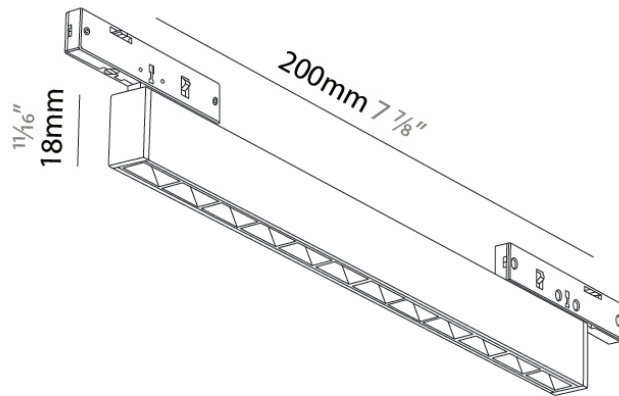

A3JB-SUS-SYS COMPONENTS TRACK

A3T393-

DESCRIPTION

Just Black System - Magiq Insert - 200mm, LED 9W, 2700K / 3000K, Max. 420lm - Non Dimmable

GENERAL

Series: Just Black System
Partner: Prolight
Division: Architectural
Installation: Track
Product Type: Modular Systems
Light Distribution: Direct

PHYSICAL

Shape: Rectangle
Length (mm): 196
Length (in): 7 ¹¹/₁₆
Width (mm): 10
Width (in): 3/8
Height (mm): 18
Height (in): 11/16
Fixture Finish: BLK
Fixture Material: Aluminum

ELECTRICAL

Input Wattage Range: 1 - 9 W
Lamp Type: LED
Input Wattage (W): 9
Total Output Wattage (W): 8.2
Dimming: Non-Dimmable
Driver Included: No
Driver Location: Remote
Driver Type: Constant Voltage - Universal
Driver Class: Class 2
Input Voltage (V): 24

LED

Delivered Lumen Range: 100 - 499 lm
Color Temperature (°K): 2700 / 3000
Max. Delivered Lumen (lm): 369 / 420
Nominal Lumen (lm): 369 / 420
CRI: >90 CRI
Lamp Life (hrs): 80000

OPTICAL

Beam Angle: 32
Adjustability: Fixed

RATINGS AND CERTIFICATIONS

Certified By: CSA Certified to UL and CSA Standards
IP rating: IP20