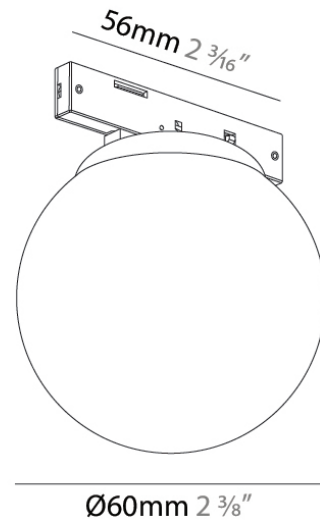

PROJECT	_____
TYPE	_____
NOTES	_____
QUANTITY	_____
DATE	_____

A3JB-SUS-SYS COMPONENTS

A3T376-

DESCRIPTION

Just Black System - Bilo Insert - LED 3.2W, 2700K / 3000K, 88lm - Dimming

GENERAL

Series: Just Black System
Partner: Prolicht
Division: Architectural
Product Type: Modular Systems

PHYSICAL

Shape: Sphere
Diameter (mm): 60
Diameter (in): 2 3/8
Height (mm): 60
Height (in): 2 3/8
Diffuser: PMMA - Opal
Fixture Finish: BLK
Fixture Material: Aluminum

ELECTRICAL

Input Wattage Range: 1 - 9 W
Lamp Type: LED
Input Wattage (W): 3.2
Total Output Wattage (W): 2.7
Dimming: Non-Dimming / 0-10V / DALI
Driver Included: No
Driver Location: Remote
Driver Type: Constant Voltage - Universal
Driver Class: Class 2
Input Voltage (V): 24

LED

Color Temperature (°K): 2700 / 3000
Max. Delivered Lumen (lm): 41 / 88
Nominal Lumen (lm): 93 / 200
CRI: >92 CRI
Lamp Life (hrs): 80000

OPTICAL

Beam Angle: 180
Adjustability: Fixed

RATINGS AND CERTIFICATIONS

Certified By: CSA Certified to UL and CSA Standards
IP rating: IP20