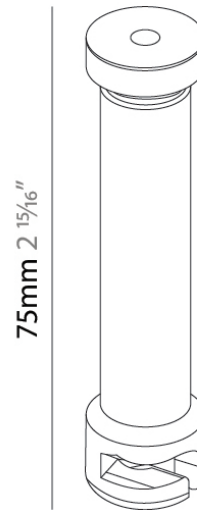

Ø17mm 2 1/16"