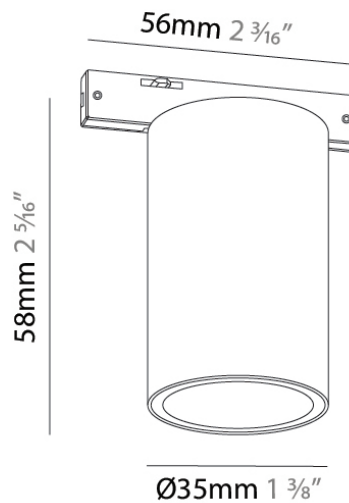

A3JB-SUS-SYS COMPONENTS

A3T385-

DESCRIPTION

Just Black System - Imagine Insert Ø35mm - LED 6W, 3000K, 343lm, Beam 26° - Dimmable

GENERAL

Series: Just Black System
Brand: Prolicht
Division: Architectural
Subcategory: Modular

PHYSICAL

Shape: Cylinder
Diameter (mm): 35
Diameter (in): 1 3/8
Height (mm): 83
Height (in): 3 1/4
Light Distribution: Direct
Fixture Finish: BLK
Fixture Material: Aluminum

ELECTRICAL

Input Wattage Range: 1 - 9 W
Lamp Type: LED
Input Wattage (W): 6
Total Output Wattage (W): 5.5
Dimming: Non-Dimmable
Driver Included: No
Driver Location: Remote
Driver Type: Constant Voltage - Universal
Driver Class: Class 2
Input Voltage (V): 24

LED

Delivered Lumen Range: 100 - 499 lm
Color Temperature (°K): 3000
Max. Delivered Lumen (lm): 343
Nominal Lumen (lm): 469
CRI: >90 CRI
Lamp Life (hrs): 80000

OPTICAL

Beam Angle: 26
Adjustability: Fixed

RATINGS AND CERTIFICATIONS

Certified By: CSA Certified to UL and CSA Standards
IP rating: IP20