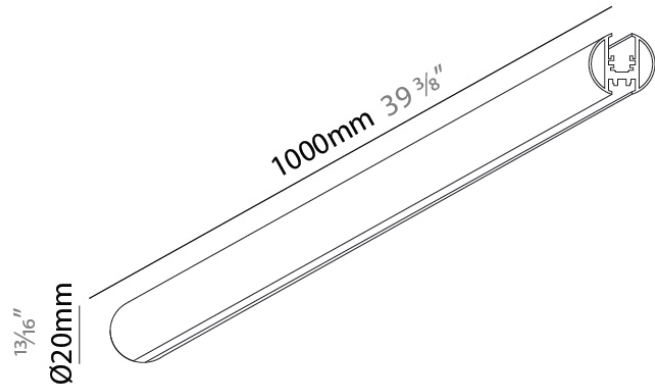

A3JB-SUS-SYS COMPONENTS

A3T354

DESCRIPTION

Just Black System - Suspended Track Round 1,000mm

GENERAL

Series: Just Black System

Brand: Prolicht

Division: Architectural

Subcategory: Modular

PHYSICAL

Length (mm): 1000

Length (in): 39 ³/₈"

Height (mm): 20

Height (in): 13/16

RATINGS AND CERTIFICATIONS

Certified By: CSA Certified to UL and CSA Standards

IP rating: IP20