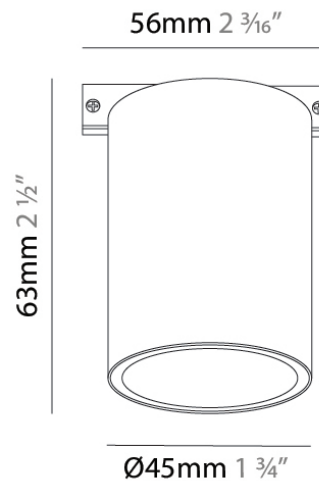

A3JB-SUS-SYS COMPONENTS TRACK

A3T387-

DESCRIPTION

Just Black System - Imagine Insert Ø45mm - LED 9W, 2700K / 3000K, Max. 492lm, Beam 18° - Dimmable

GENERAL

Series: Just Black System
Partner: Prolight
Division: Architectural
Installation: Track
Product Type: Modular Systems
Light Distribution: Direct

PHYSICAL

Aperture Sizes - Downlights: 1"
Shape: Cylinder
Diameter (mm): 45
Diameter (in): 1 ¾
Height (mm): 63
Height (in): 2 ½
Fixture Finish: BLK
Fixture Material: Aluminum

ELECTRICAL

Input Wattage Range: 1 - 9 W
Lamp Type: LED
Input Wattage (W): 9
Total Output Wattage (W): 8.2
Dimming: Non-Dimming / 0-10V / DALI
Driver Included: No
Driver Location: Remote
Driver Type: Constant Voltage - Universal
Driver Class: Class 2
Input Voltage (V): 24

LED

Delivered Lumen Range: 100 - 499 lm
Number of LEDs: 1
Color Temperature (°K): 2700 / 3000
Max. Delivered Lumen (lm): 287 / 429
Nominal Lumen (lm): 421 / 720
CRI: >90 CRI
Lamp Life (hrs): 80000

OPTICAL

Beam Angle: 18
Adjustability: Fixed

RATINGS AND CERTIFICATIONS

Certified By: CSA Certified to UL and CSA Standards
IP rating: IP20