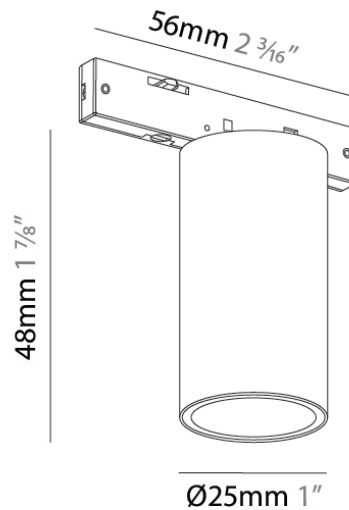

PROJECT	
TYPE	
NOTES	
QUANTITY	
DATE	

A3JB-SUS-SYS COMPONENTS

A3T382-

DESCRIPTION

Just Black System - Imagine Insert Ø25mm - LED 3W, 2700K / 3000K, Max. 136lm, Beam 22° - Non Dimmable

GENERAL

Series: Just Black System
Partner: Prolicht
Division: Architectural
Product Type: Modular Systems
Light Distribution: Direct

PHYSICAL

Aperture Sizes - Downlights: 1"
Shape: Cylinder
Diameter (mm): 25
Diameter (in): 1
Height (mm): 48
Height (in): 1 7/8
Fixture Finish: BLK
Fixture Material: Aluminum

ELECTRICAL

Input Wattage Range: 1 - 9 W
Lamp Type: LED (Zhaga Standard)
Input Wattage (W): 3
Total Output Wattage (W): 2.8
Dimming: Non-Dimmable
Driver Included: No
Driver Location: Remote
Driver Type: Constant Voltage - Universal
Driver Class: Class 2
Input Voltage (V): 24

LED

Delivered Lumen Range: 100 - 499 lm
Color Temperature (°K): 2700 / 3000
Max. Delivered Lumen (lm): 106 / 136
Nominal Lumen (lm): 131 / 168
CRI: >90 CRI
Lamp Life (hrs): 80000

OPTICAL

Beam Angle: 22
Adjustability: Fixed

RATINGS AND CERTIFICATIONS

Certified By: CSA Certified to UL and CSA Standards
IP rating: IP20