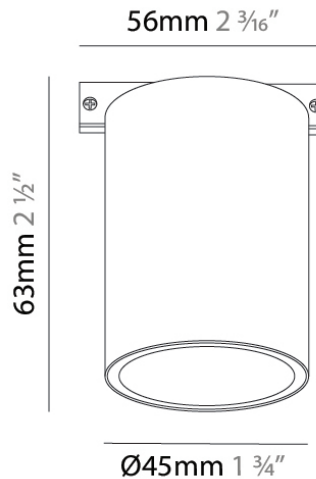

A3JB-SUS-SYS COMPONENTS

A3T388-

DESCRIPTION

Just Black System - Imagine Insert Ø45mm - LED 9W, 3000K, 533lm, Beam 20° -Dimmable

GENERAL

Series: Just Black System
Brand: Prolicht
Division: Architectural
Subcategory: Modular

PHYSICAL

Shape: Cylinder
Diameter (mm): 45
Diameter (in): 1 ¾
Height (mm): 63
Height (in): 2 ½
Light Distribution: Direct
Fixture Finish: BLK
Fixture Material: Aluminum

ELECTRICAL

Input Wattage Range: 1 - 9 W
Lamp Type: LED
Input Wattage (W): 9
Total Output Wattage (W): 8.2
Dimming: Non-Dimmable
Driver Included: No
Driver Location: Remote
Driver Type: Constant Voltage - Universal
Driver Class: Class 2
Input Voltage (V): 24

LED

Delivered Lumen Range: 500 - 999 lm
Color Temperature (°K): 3000
Max. Delivered Lumen (lm): 533
Nominal Lumen (lm): 720
CRI: >90 CRI
Lamp Life (hrs): 80000

OPTICAL

Beam Angle: 20
Adjustability: Fixed

RATINGS AND CERTIFICATIONS

Certified By: CSA Certified to UL and CSA Standards
IP rating: IP20