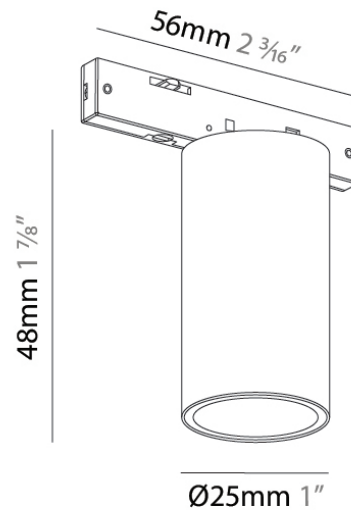

PROJECT	
TYPE	
NOTES	
QUANTITY	
DATE	

A3JB-SUS-SYS COMPONENTS

A3T383

DESCRIPTION

Just Black System - Imagine Insert Ø25mm - LED 3W, 3000K, 136lm, Beam 32° - Non Dimmable

GENERAL

Series: Just Black System
Brand: Prolicht
Division: Architectural
Subcategory: Modular

PHYSICAL

Shape: Cylinder
Diameter (mm): 25
Diameter (in): 1
Height (mm): 48
Height (in): 1 7/8
Light Distribution: Direct
Fixture Finish: BLK
Fixture Material: Aluminum

ELECTRICAL

Input Wattage Range: 1 - 9 W
Lamp Type: LED (Zhaga Standard)
Input Wattage (W): 3
Total Output Wattage (W): 2.8
Dimming: Non-Dimmable
Driver Included: No
Driver Location: Remote
Driver Type: Constant Voltage - Universal
Driver Class: Class 2
Input Voltage (V): 24

LED

Delivered Lumen Range: 100 - 499 lm
Color Temperature (°K): 3000
Max. Delivered Lumen (lm): 124
Nominal Lumen (lm): 168
CRI: >90 CRI
Lamp Life (hrs): 80000

OPTICAL

Beam Angle: 32
Adjustability: Fixed

RATINGS AND CERTIFICATIONS

Certified By: CSA Certified to UL and CSA Standards
IP rating: IP20