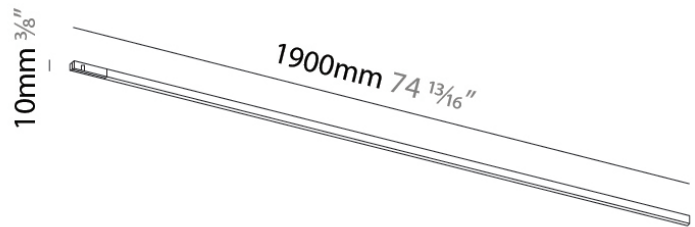

PROJECT
TYPE
NOTES
QUANTITY
DATE

A3JB-SUS-SYS COMPONENTS

A3T378

DESCRIPTION

Just Black System - Flexline Insert - 1890mm, LED 14W, 300lm, 2700K

GENERAL

Series: Just Black System
Brand: Prolicht
Division: Architectural
Subcategory: Modular

PHYSICAL

Shape: Sphere
Length (mm): 1890
Length (in): 74 ⁷/₁₆
Width (mm): 5
Width (in): 3/16
Height (mm): 10
Height (in): 3/8
Light Distribution: Direct
Diffuser: PMMA - Opal
Fixture Finish: BLK
Fixture Material: Aluminum

ELECTRICAL

Input Wattage Range: 1 - 9 W
Lamp Type: LED
Input Wattage (W): 14
Total Output Wattage (W): 12.7
Dimming: Non-Dimmable
Driver Included: No
Driver Location: Remote
Driver Type: Constant Voltage - Universal
Driver Class: Class 2
Input Voltage (V): 24

LED

Delivered Lumen Range: 100 - 499 lm
Color Temperature (°K): 2700
Max. Delivered Lumen (lm): 300
Nominal Lumen (lm): 300
CRI: >95 CRI
Lamp Life (hrs): 80000

OPTICAL

Beam Angle: 110
Adjustability: Fixed

RATINGS AND CERTIFICATIONS

Certified By: CSA Certified to UL and CSA Standards
IP rating: IP20