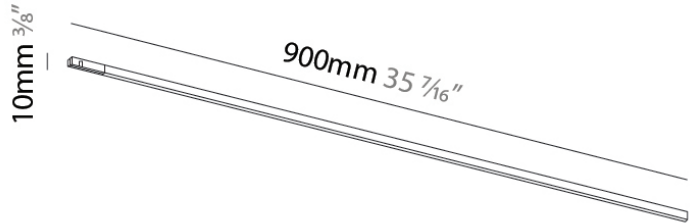

A3JB-SUS-SYS COMPONENTS

A3T377-

DESCRIPTION

Just Black System - Flexline Insert - 890mm, LED 6.8W, Max. 142lm, 2700K / 3000K - Dimmable

GENERAL

Series: Just Black System
Partner: Prolight
Division: Architectural
Product Type: Modular Systems
Light Distribution: Direct

PHYSICAL

Shape: Sphere
Length (mm): 890
Length (in): 35 ⁷/₁₆"
Width (mm): 5
Width (in): 3/16
Height (mm): 10
Height (in): 3/8
Diffuser: PMMA - Opal
Fixture Finish: BLK
Fixture Material: Aluminum

ELECTRICAL

Input Wattage Range: 1 - 9 W
Lamp Type: LED
Input Wattage (W): 6.8
Total Output Wattage (W): 6.4
Dimming: Non-Dimming / 0-10V / DALI
Driver Included: No
Driver Location: Remote
Driver Type: Constant Voltage - Universal
Driver Class: Class 2
Input Voltage (V): 24

LED

Delivered Lumen Range: 100 - 499 lm
Color Temperature (°K): 2700 / 3000
Max. Delivered Lumen (lm): 142 / 122
CRI: >95 CRI
Lamp Life (hrs): 80000

OPTICAL

Beam Angle: 110
Adjustability: Fixed

RATINGS AND CERTIFICATIONS

Certified By: CSA Certified to UL and CSA Standards
IP rating: IP20