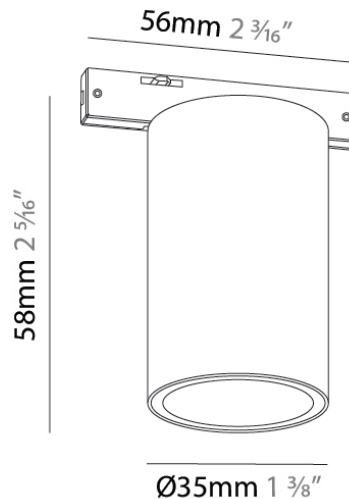

A3JB-SUS-SYS COMPONENTS

A3T386-

DESCRIPTION

Just Black System - Imagine Insert Ø35mm - LED 6W, 3000K, 364lm, Beam 34° - Non Dimmable

GENERAL

Series: Just Black System

Brand: Prolicht

Division: Architectural

Subcategory: Modular

PHYSICAL

Shape: Cylinder

Diameter (mm): 35

Diameter (in): 1 ³/₈

Height (mm): 83

Height (in): 3 ¹/₄

Light Distribution: Direct

Fixture Finish: BLK

Fixture Material: Aluminum

ELECTRICAL

Input Wattage Range: 1 - 9 W

Lamp Type: LED

Input Wattage (W): 6

Total Output Wattage (W): 5.5

Dimming: Non-Dimmable

Driver Included: No

Driver Location: Remote

Driver Type: Constant Voltage - Universal

Driver Class: Class 2

Input Voltage (V): 24

LED

Delivered Lumen Range: 100 - 499 lm

Color Temperature (°K): 3000

Max. Delivered Lumen (lm): 364

Nominal Lumen (lm): 469

CRI: >90 CRI

Lamp Life (hrs): 80000

OPTICAL

Beam Angle: 34

Adjustability: Fixed

RATINGS AND CERTIFICATIONS

Certified By: CSA Certified to UL and CSA Standards

IP rating: IP20