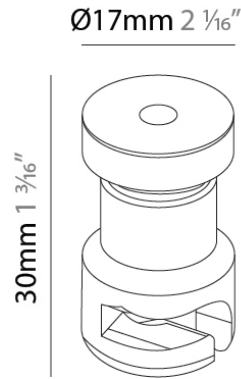

A3JB-SUS-SYS COMPONENTS

PROJECT	_____
TYPE	_____
NOTES	_____
QUANTITY	_____
DATE	_____

A3T369

DESCRIPTION
Just Black - Wall Ceiling Cable Loop

GENERAL
Series: Just Black System
Partner: Prolicht
Division: Architectural
Product Type: Modular Systems

PHYSICAL
Diameter (mm): 17
Diameter (in): 11/16
Height (mm): 30
Height (in): 1 3/16

ELECTRICAL
Dimming: Non-Dimmable

RATINGS AND CERTIFICATIONS
Certified By: CSA Certified to UL and CSA Standards
IP rating: IP20