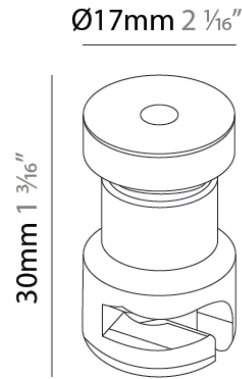

A3JB-SUS-SYS COMPONENTS

A3T369

DESCRIPTION

Just Black - Wall Ceiling Cable Loop

GENERAL

Series: Just Black System

Brand: Prolicht

Division: Architectural

Subcategory: Modular

PHYSICAL

Diameter (mm): 17

Diameter (in): 11/16

Height (mm): 30

Height (in): 1 3/16

ELECTRICAL

Dimming: Non-Dimmable

RATINGS AND CERTIFICATIONS

Certified By: CSA Certified to UL and CSA Standards

IP rating: IP20