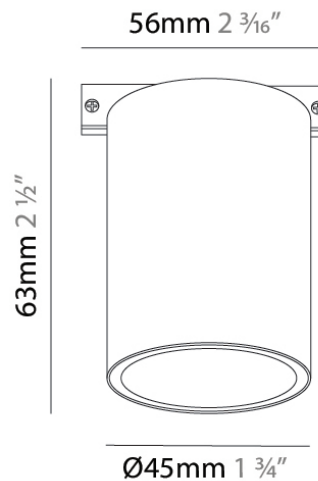

PROJECT	
TYPE	
NOTES	
QUANTITY	
DATE	

A3JB-SUS-SYS COMPONENTS

A3T387-

DESCRIPTION

Just Black System - Imagine Insert Ø45mm - LED 9W, 3000K, 492lm, Beam 18° -Dimmable

GENERAL

Series: Just Black System
Brand: Prolicht
Division: Architectural
Subcategory: Modular

PHYSICAL

Shape: Cylinder
Diameter (mm): 45
Diameter (in): 1 3/4
Height (mm): 63
Height (in): 2 1/2
Light Distribution: Direct
Fixture Finish: BLK
Fixture Material: Aluminum

ELECTRICAL

Input Wattage Range: 1 - 9 W
Lamp Type: LED
Input Wattage (W): 9
Total Output Wattage (W): 8.2
Dimming: Non-Dimmable
Driver Included: No
Driver Location: Remote
Driver Type: Constant Voltage - Universal
Driver Class: Class 2
Input Voltage (V): 24

LED

Delivered Lumen Range: 100 - 499 lm
Color Temperature (°K): 3000
Max. Delivered Lumen (lm): 429
Nominal Lumen (lm): 720
CRI: >90 CRI
Lamp Life (hrs): 80000

OPTICAL

Beam Angle: 18
Adjustability: Fixed

RATINGS AND CERTIFICATIONS

Certified By: CSA Certified to UL and CSA Standards
IP rating: IP20