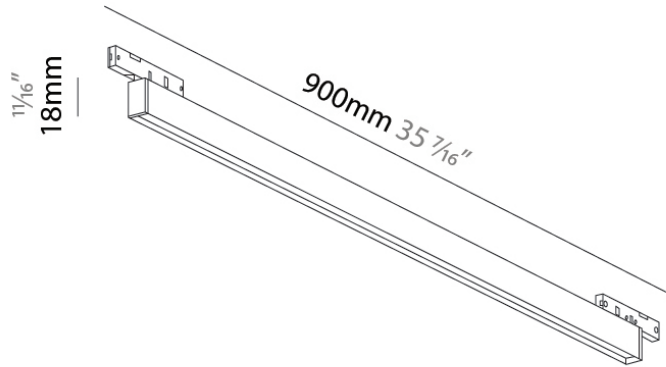

PROJECT
TYPE
NOTES
QUANTITY
DATE

A3JB-SUS-SYS COMPONENTS

A3T392

DESCRIPTION

Just Black System - Ledline Insert - 900mm, LED 20W, 900lm, 3000K - Non Dimmable

GENERAL

Series: Just Black System
Brand: Prolicht
Division: Architectural
Subcategory: Modular

PHYSICAL

Shape: Rectangle
Length (mm): 900
Length (in): 35 7/16
Width (mm): 10
Width (in): 3/8
Height (mm): 18
Height (in): 11/16
Light Distribution: Direct
Fixture Finish: BLK
Fixture Material: Aluminum

ELECTRICAL

Input Wattage Range: 10 - 19 W
Lamp Type: LED
Input Wattage (W): 20
Total Output Wattage (W): 18.2
Dimming: Non-Dimmable
Driver Included: No
Driver Location: Remote
Driver Type: Constant Voltage - Universal
Driver Class: Class 2
Input Voltage (V): 24

LED

Delivered Lumen Range: 500 - 999 lm
Color Temperature (°K): 3000
Max. Delivered Lumen (lm): 900
Nominal Lumen (lm): 900
CRI: >90 CRI
Lamp Life (hrs): 80000

OPTICAL

Beam Angle: 92
Adjustability: Fixed

RATINGS AND CERTIFICATIONS

Certified By: CSA Certified to UL and CSA Standards
IP rating: IP20