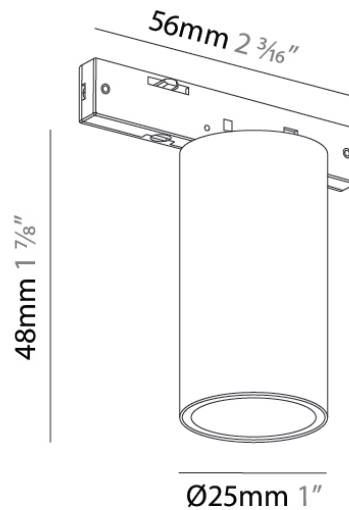

PROJECT	
TYPE	
NOTES	
QUANTITY	
DATE	

A3JB-SUS-SYS COMPONENTS

A3T381

DESCRIPTION

Just Black System - Imagine Insert Ø25mm - LED 3W, 3000K, 138lm, Beam 18° - Non Dimmable

GENERAL

Series: Just Black System
Brand: Prolicht
Division: Architectural
Subcategory: Modular

PHYSICAL

Shape: Cylinder
Diameter (mm): 25
Diameter (in): 1
Height (mm): 48
Height (in): 1 7/8
Light Distribution: Direct
Fixture Finish: BLK
Fixture Material: Aluminum

ELECTRICAL

Input Wattage Range: 1 - 9 W
Lamp Type: LED (Zhaga Standard)
Input Wattage (W): 3
Total Output Wattage (W): 2.8
Dimming: Non-Dimmable
Driver Included: No
Driver Location: Remote
Driver Type: Constant Voltage - Universal
Driver Class: Class 2
Input Voltage (V): 24

LED

Delivered Lumen Range: 100 - 499 lm
Color Temperature (°K): 3000
Max. Delivered Lumen (lm): 138
Nominal Lumen (lm): 168
CRI: >90 CRI
Lamp Life (hrs): 80000

OPTICAL

Beam Angle: 18
Adjustability: Fixed

RATINGS AND CERTIFICATIONS

Certified By: CSA Certified to UL and CSA Standards
IP rating: IP20