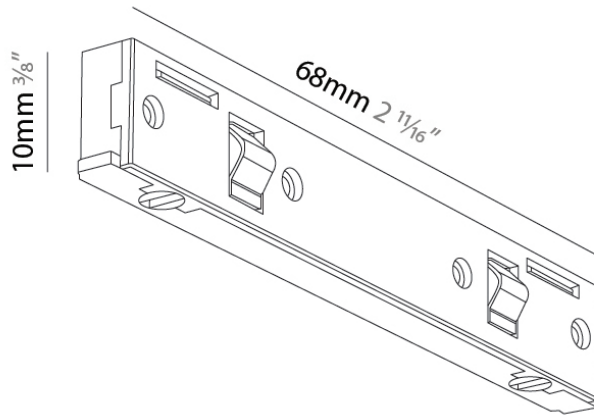

PHYSICAL

Length (mm): 35
 Length (in): 1 ³/₈
 Width (mm): 35
 Width (in): 1 ³/₈
 Height (mm): 18
 Height (in): 11/16
 Fixture Finish: BLK

RATINGS AND CERTIFICATIONS

Certified By: CSA Certified to UL and CSA Standards
 IP rating: IP20

Width (in): 3/16

Height (mm): 11

Height (in): 7/16

ELECTRICAL

Dimming: Non-Dimmable

RATINGS AND CERTIFICATIONS

Certified By: CSA Certified to UL and CSA Standards

IP rating: IP20