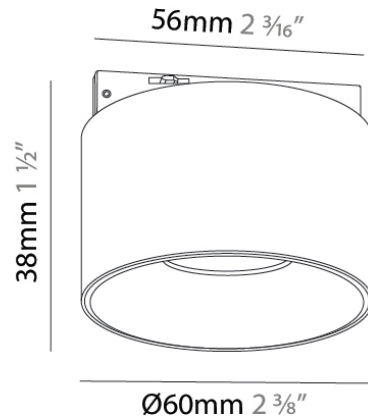

PROJECT	_____
TYPE	_____
NOTES	_____
QUANTITY	_____
DATE	_____

A3JB-SUS-SYS COMPONENTS

A3T390-

DESCRIPTION

Just Black System - Invader Insert Ø60mm - LED 5W, 2700K / 3000K, Max. 411lm, Beam 26° - Dimmable

GENERAL

Series: Just Black System
Partner: Prolicht
Division: Architectural
Product Type: Modular Systems
Light Distribution: Direct

PHYSICAL

Aperture Sizes - Downlights: 2"
Shape: Cylinder
Diameter (mm): 60
Diameter (in): 2 3/8
Height (mm): 43
Height (in): 1 11/16
Fixture Finish: BLK
Fixture Material: Aluminum

ELECTRICAL

Input Wattage Range: 1 - 9 W
Lamp Type: LED
Input Wattage (W): 5
Total Output Wattage (W): 4.5
Dimming: Non-Dimming / 0-10V / DALI
Driver Included: No
Driver Location: Remote
Driver Type: Constant Voltage - Universal
Driver Class: Class 2
Input Voltage (V): 24

LED

Delivered Lumen Range: 100 - 499 lm
Number of LEDs: 1
Color Temperature (°K): 2700 / 3000
Max. Delivered Lumen (lm): 297 / 411
Nominal Lumen (lm): 326 / 451
CRI: >90 CRI
Lamp Life (hrs): 80000

OPTICAL

Beam Angle: 26
Adjustability: Fixed

RATINGS AND CERTIFICATIONS

Certified By: CSA Certified to UL and CSA Standards
IP rating: IP20