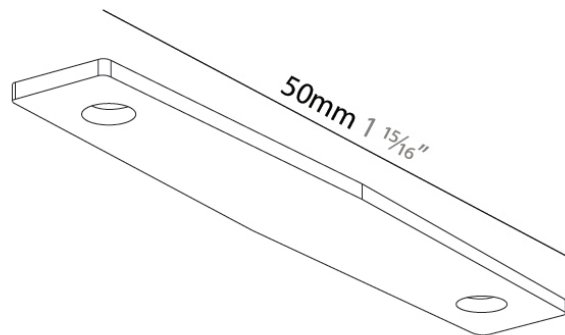

PROJECT	_____
TYPE	_____
NOTES	_____
QUANTITY	_____
DATE	_____

A3JB-SUS-SYS COMPONENTS

A3T364

DESCRIPTION

Just Black System - Surface/Suspension Metal Connector Sheet
(2 pieces)

GENERAL

Series: Just Black System
Brand: Prolicht
Division: Architectural
Subcategory: Modular

PHYSICAL

Length (mm): 50
Length (in): 1 ¹⁵/₁₆"
Width (mm): 3
Width (in): 1/8
Height (mm): 9
Height (in): 3/8

RATINGS AND CERTIFICATIONS

Certified By: CSA Certified to UL and CSA Standards
IP rating: IP20