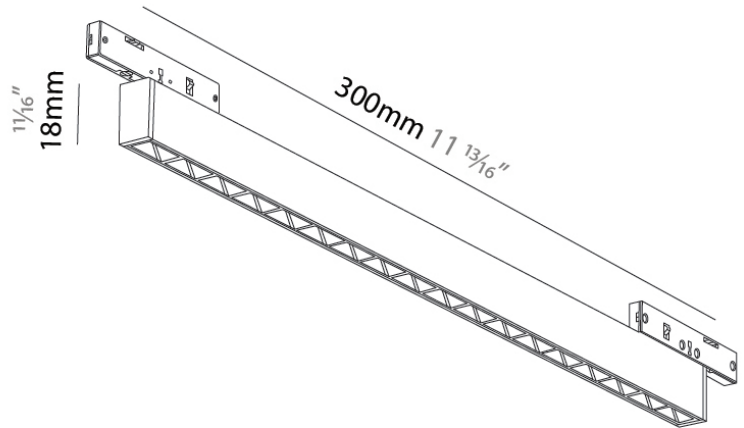

A3JB-SUS-SYS COMPONENTS TRACK

A3T394-

DESCRIPTION

Just Black System - Magiq Insert - 300mm, LED 14W, 2700K / 3000K, Max. 632lm - Non Dimmable

GENERAL

Series: Just Black System
Partner: Prolicht
Division: Architectural
Installation: Track
Product Type: Modular Systems
Light Distribution: Direct

PHYSICAL

Shape: Rectangle
Length (mm): 292
Length (in): 11 1/2
Width (mm): 10
Width (in): 3/8
Height (mm): 18
Height (in): 11/16
Fixture Finish: BLK
Fixture Material: Aluminum

ELECTRICAL

Input Wattage Range: 10 - 19 W
Lamp Type: LED
Input Wattage (W): 14
Total Output Wattage (W): 12.7
Dimming: Non-Dimmable
Driver Included: No
Driver Location: Remote
Driver Type: Constant Voltage - Universal
Driver Class: Class 2
Input Voltage (V): 24

LED

Delivered Lumen Range: 100 - 499 lm
Color Temperature (°K): 2700 / 3000
Max. Delivered Lumen (lm): 550 / 632
Nominal Lumen (lm): 550 / 633
CRI: >90 CRI
Lamp Life (hrs): 80000

OPTICAL

Beam Angle: 34
Adjustability: Fixed

RATINGS AND CERTIFICATIONS

Certified By: CSA Certified to UL and CSA Standards
IP rating: IP20