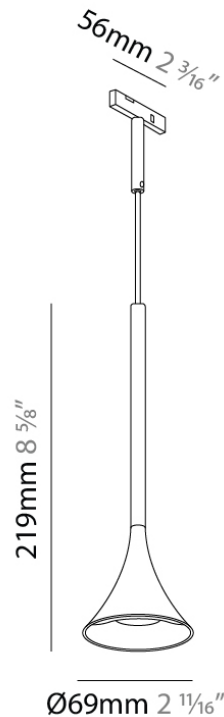

A3JB-SUS-SYS COMPONENTS

A3T379

DESCRIPTION

Just Black System - Flute Insert - LED 6W, 3000K, 407lm - Non Dimmable

GENERAL

Series: Just Black System

Brand: Prolicht

Division: Architectural

Subcategory: Modular

PHYSICAL

Shape: Sphere

Diameter (mm): 70

Diameter (in): 2 ¾

Height (mm): 225

Height (in): 8 7/8

Light Distribution: Direct

Fixture Finish: BLK

Fixture Material: Aluminum

ELECTRICAL

Input Wattage Range: 1 - 9 W

Lamp Type: LED

Input Wattage (W): 6

Total Output Wattage (W): 5.5

Dimming: Non-Dimmable

Driver Included: No

Driver Location: Remote

Driver Type: Constant Voltage - Universal

Driver Class: Class 2

Input Voltage (V): 24

LED

Delivered Lumen Range: 100 - 499 lm

Color Temperature (°K): 3000

Max. Delivered Lumen (lm): 469

Nominal Lumen (lm): 407

CRI: >90 CRI

Lamp Life (hrs): 80000

OPTICAL

Beam Angle: 26

Adjustability: Fixed

RATINGS AND CERTIFICATIONS

Certified By: CSA Certified to UL and CSA Standards

IP rating: IP20