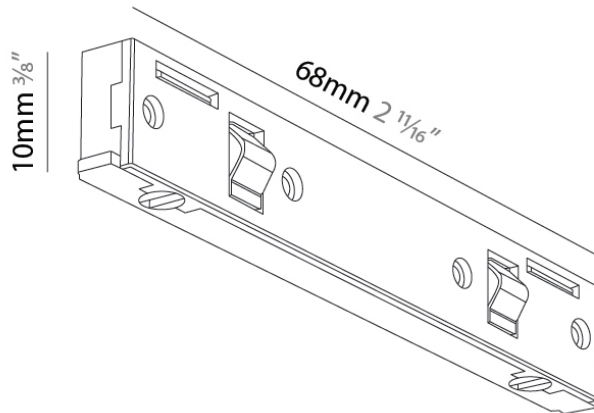

Partner: Prolicht

Division: Architectural

Product Type: Modular Systems

PHYSICAL

Length (mm): 68

Length (in): 2 ¹¹/₁₆

Width (mm): 5

Width (in): 3/16

Height (mm): 11

Height (in): 7/16

ELECTRICAL

Dimming: Non-Dimmable

RATINGS AND CERTIFICATIONS

Certified By: CSA Certified to UL and CSA Standards

IP rating: IP20

| | |
|----------|-------|
| PROJECT | _____ |
| TYPE | _____ |
| NOTES | _____ |
| QUANTITY | _____ |
| DATE | _____ |