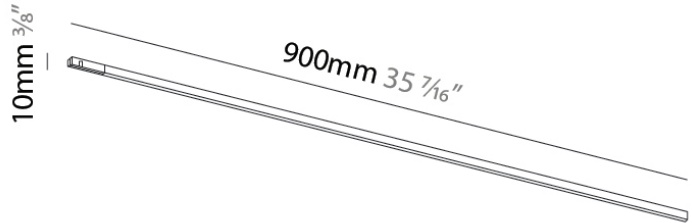

PROJECT
TYPE
NOTES
QUANTITY
DATE

A3JB-SUS-SYS COMPONENTS

A3T377

DESCRIPTION

Just Black System - Flexline Insert - 890mm, LED 7W, 142lm, 2700K

GENERAL

Series: Just Black System
Brand: Prolicht
Division: Architectural
Subcategory: Modular

PHYSICAL

Shape: Sphere
Length (mm): 890
Length (in): 35 7/16
Width (mm): 5
Width (in): 3/16
Height (mm): 10
Height (in): 3/8
Light Distribution: Direct
Diffuser: PMMA - Opal
Fixture Finish: BLK
Fixture Material: Aluminum

ELECTRICAL

Input Wattage Range: 1 - 9 W
Lamp Type: LED
Input Wattage (W): 7
Total Output Wattage (W): 6.4
Dimming: Non-Dimmable
Driver Included: No
Driver Location: Remote
Driver Type: Constant Voltage - Universal
Driver Class: Class 2
Input Voltage (V): 24

LED

Delivered Lumen Range: 100 - 499 lm
Color Temperature (°K): 2700
Max. Delivered Lumen (lm): 142
Nominal Lumen (lm): 172
CRI: >95 CRI
Lamp Life (hrs): 80000

OPTICAL

Beam Angle: 110
Adjustability: Fixed

RATINGS AND CERTIFICATIONS

Certified By: CSA Certified to UL and CSA Standards
IP rating: IP20