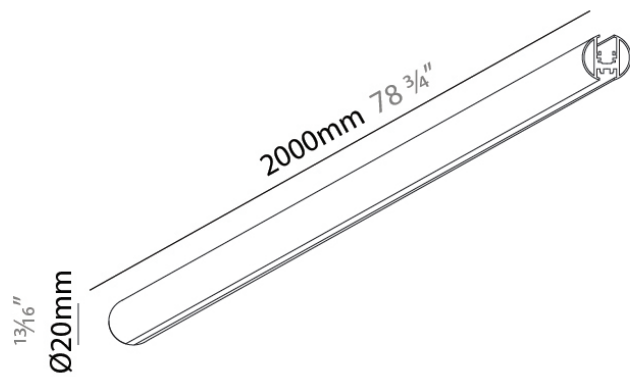

Subcategory: Modular

PHYSICAL

Length (mm): 1000

Length (in): 39 ³/₈"

Height (mm): 20

Height (in): 13/16

RATINGS AND CERTIFICATIONS

Certified By: CSA Certified to UL and CSA Standards

PHYSICAL

Length (mm): 2000 _____
 Length (in): 78 3/4 _____
 Width (mm): 20 _____
 Width (in): 13/16 _____

ELECTRICAL

Dimming: Non-Dimmable _____

RATINGS AND CERTIFICATIONS

Certified By: CSA Certified to UL and CSA Standards _____
 IP rating: IP20 _____

PHYSICAL

Length (mm): 35
 Length (in): 1 ³/₈
 Width (mm): 35
 Width (in): 1 ³/₈
 Height (mm): 18
 Height (in): 11/16
 Fixture Finish: BLK

RATINGS AND CERTIFICATIONS

Certified By: CSA Certified to UL and CSA Standards
 IP rating: IP20