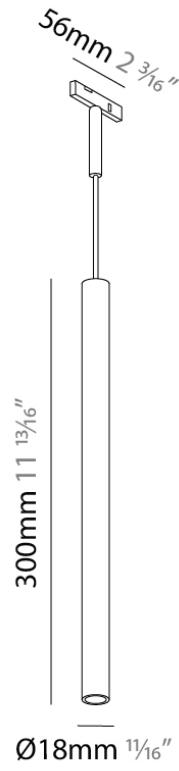

PROJECT	
TYPE	
NOTES	
QUANTITY	
DATE	

A3JB-SUS-SYS COMPONENTS

A3T380

DESCRIPTION

Just Black System - Hangover Insert - LED 3W, 3000K, 144lm - Dimmable

GENERAL

Series: Just Black System
Brand: Prolicht
Division: Architectural
Subcategory: Modular

PHYSICAL

Shape: Sphere
Diameter (mm): 18
Diameter (in): 11/16
Height (mm): 300
Height (in): 11 13/16
Light Distribution: Direct
Fixture Finish: BLK
Fixture Material: Aluminum

ELECTRICAL

Input Wattage Range: 1 - 9 W
Lamp Type: LED (Zhaga Standard)
Input Wattage (W): 3
Total Output Wattage (W): 2.8
Dimming: Dali Dimming
Driver Included: No
Driver Location: Remote
Driver Type: Constant Voltage - Universal
Driver Class: Class 2
Input Voltage (V): 24

LED

Delivered Lumen Range: 100 - 499 lm
Color Temperature (°K): 3000
Max. Delivered Lumen (lm): 144
Nominal Lumen (lm): 168
CRI: >90 CRI
Lamp Life (hrs): 80000

OPTICAL

Beam Angle: 22
Adjustability: Fixed

RATINGS AND CERTIFICATIONS

Certified By: CSA Certified to UL and CSA Standards
IP rating: IP20