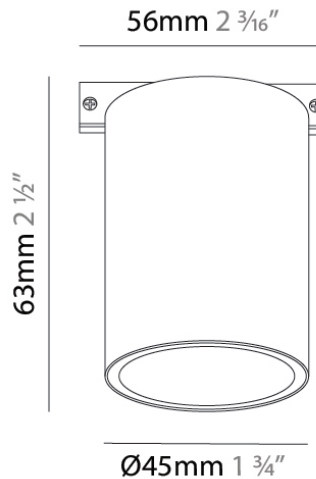

A3JB-SUS-SYS COMPONENTS TRACK

A3T388-

DESCRIPTION

Just Black System - Imagine Insert Ø45mm - LED 9W, 3000K, 533lm, Beam 20° - Dimmable

GENERAL

Series: Just Black System
Partner: Prolicht
Division: Architectural
Installation: Track
Product Type: Modular Systems
Light Distribution: Direct

PHYSICAL

Aperture Sizes - Downlights: 1"
Shape: Cylinder
Diameter (mm): 45
Diameter (in): 1 ¾
Height (mm): 63
Height (in): 2 ½
Fixture Finish: BLK
Fixture Material: Aluminum

ELECTRICAL

Input Wattage Range: 1 - 9 W
Lamp Type: LED
Input Wattage (W): 9
Total Output Wattage (W): 8.2
Dimming: Non-Dimming / 0-10V / DALI
Driver Included: No
Driver Location: Remote
Driver Type: Constant Voltage - Universal
Driver Class: Class 2
Input Voltage (V): 24

LED

Delivered Lumen Range: 500 - 999 lm
Number of LEDs: 1
Color Temperature (°K): 2700 / 3000
Max. Delivered Lumen (lm): 311 / 533
Nominal Lumen (lm): 421 / 720
CRI: >90 CRI
Lamp Life (hrs): 80000

OPTICAL

Beam Angle: 20
Adjustability: Fixed

RATINGS AND CERTIFICATIONS

Certified By: CSA Certified to UL and CSA Standards
IP rating: IP20