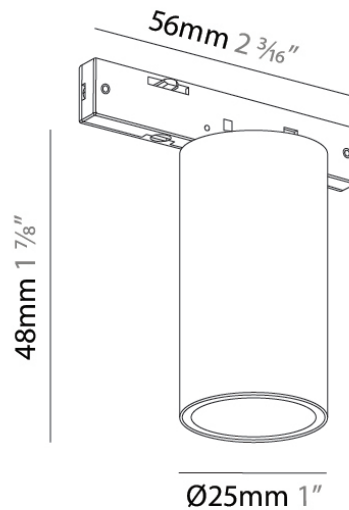

A3JB-SUS-SYS COMPONENTS

A3T383-

DESCRIPTION

Just Black System - Imagine Insert Ø25mm - LED 3W, 2700K / 3000K, Max. 136lm, Beam 32° - Non Dimmable

GENERAL

Series: Just Black System
Partner: Prolight
Division: Architectural
Product Type: Modular Systems
Light Distribution: Direct

PHYSICAL

Aperture Sizes - Downlights: 1"
Shape: Cylinder
Diameter (mm): 25
Diameter (in): 1
Height (mm): 48
Height (in): 1 7/8
Fixture Finish: BLK
Fixture Material: Aluminum

ELECTRICAL

Input Wattage Range: 1 - 9 W
Lamp Type: LED (Zhaga Standard)
Input Wattage (W): 3
Total Output Wattage (W): 2.8
Dimming: Non-Dimmable
Driver Included: No
Driver Location: Remote
Driver Type: Constant Voltage - Universal
Driver Class: Class 2
Input Voltage (V): 24

LED

Delivered Lumen Range: 100 - 499 lm
Color Temperature (°K): 2700 / 3000
Max. Delivered Lumen (lm): 96 / 124
Nominal Lumen (lm): 131 / 168
CRI: >90 CRI
Lamp Life (hrs): 80000

OPTICAL

Beam Angle: 32
Adjustability: Fixed

RATINGS AND CERTIFICATIONS

Certified By: CSA Certified to UL and CSA Standards
IP rating: IP20