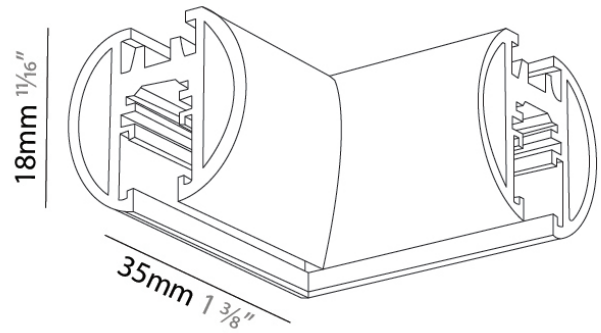

A3JB-SUS-SYS COMPONENTS

A3T361

DESCRIPTION

Just Black System - Suspension Corner Connector 90°

GENERAL

Series: Just Black System
Partner: Prolicht
Division: Architectural
Product Type: Modular Systems

PHYSICAL

Length (mm): 35
Length (in): 1 ³/₈
Width (mm): 35
Width (in): 1 ³/₈
Height (mm): 18
Height (in): 11/16
Fixture Finish: BLK

RATINGS AND CERTIFICATIONS

Certified By: CSA Certified to UL and CSA Standards
IP rating: IP20