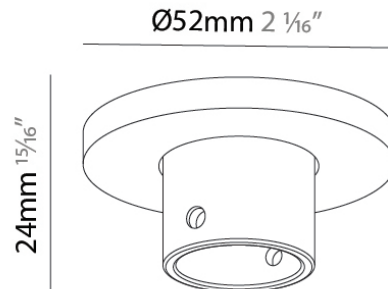

A3JB-SUS-SYS COMPONENTS

PROJECT _____

TYPE _____

NOTES _____

QUANTITY _____

DATE _____

A3T367

DESCRIPTION

Just Black System - Suspension Track Base Connector

GENERAL

Series: Just Black System

Brand: Prolicht

Division: Architectural

Subcategory: Modular

PHYSICAL

Diameter (mm): 52

Diameter (in): 2 1/16"

Height (mm): 25

Height (in): 1

Fixture Finish: BLK

RATINGS AND CERTIFICATIONS

Certified By: CSA Certified to UL and CSA Standards

IP rating: IP20