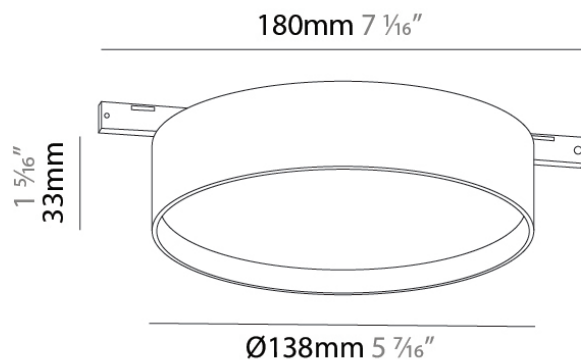

A3JB-SUS-SYS COMPONENTS

A3T395-

DESCRIPTION

Just Black System - Sign Insert - Ø138mm, LED 15W, 2700K / 3000K, Max. 1050lm - Non Dimmable - Dimmable

GENERAL

Series: Just Black System
Partner: Prolight
Division: Architectural
Product Type: Modular Systems
Light Distribution: Direct

PHYSICAL

Aperture Sizes - Downlights: 5"
Shape: Round
Diameter (mm): 138
Diameter (in): 5 7/16
Height (mm): 34
Height (in): 1 3/16
Diffuser: PMMA - Opal
Fixture Finish: BLK
Fixture Material: Aluminum

ELECTRICAL

Input Wattage Range: 10 - 19 W
Lamp Type: LED
Input Wattage (W): 15
Total Output Wattage (W): 13.6
Dimming: Non-Dimming / 0-10V / DALI
Driver Included: No
Driver Location: Remote
Driver Type: Constant Voltage - Universal
Driver Class: Class 2
Input Voltage (V): 24

LED

Delivered Lumen Range: 500 - 1999 lm
Color Temperature (°K): 2700 / 3000
Max. Delivered Lumen (lm): 870 / 1050
Nominal Lumen (lm): 870 / 1050
CRI: >90 CRI
Lamp Life (hrs): 80000

OPTICAL

Beam Angle: 96
Adjustability: Fixed

RATINGS AND CERTIFICATIONS

Certified By: CSA Certified to UL and CSA Standards
IP rating: IP20