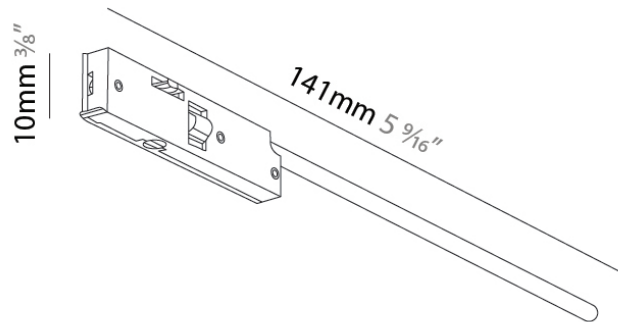

PROJECT	_____
TYPE	_____
NOTES	_____
QUANTITY	_____
DATE	_____

A3JB-SUS-SYS COMPONENTS

A3T372

DESCRIPTION

Just Black - Track Midfeed

GENERAL

Series: Just Black System

Brand: Prolicht

Division: Architectural

Subcategory: Modular

PHYSICAL

Length (mm): 46

Length (in): 1 ¹³/₁₆

Width (mm): 10

Width (in): 3/8

Height (mm): 5

Height (in): 3/16

ELECTRICAL

Dimming: Non-Dimmable

RATINGS AND CERTIFICATIONS

Certified By: CSA Certified to UL and CSA Standards

IP rating: IP20

A