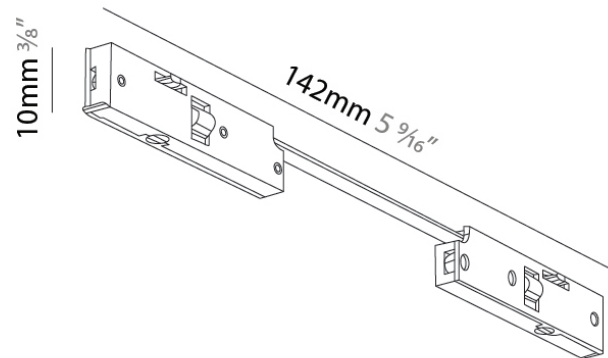

A3JB-SUS-SYS COMPONENTS

A3T373

DESCRIPTION

Just Black - Track Flexible Connector

GENERAL

Series: Just Black System

Partner: Prolight

Division: Architectural

Product Type: Modular Systems

PHYSICAL

Length (mm): 105

Length (in): 4 1/8

Width (mm): 5

Width (in): 3/16

Height (mm): 11

Height (in): 7/16

ELECTRICAL

Dimming: Non-Dimmable

RATINGS AND CERTIFICATIONS

Certified By: CSA Certified to UL and CSA Standards

IP rating: IP20