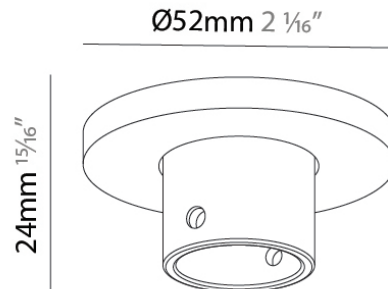

PROJECT	
TYPE	
NOTES	
QUANTITY	
DATE	

A3JB-SUS-SYS COMPONENTS

A3T367

DESCRIPTION

Just Black System - Suspension Track Base Connector

GENERAL

Series: Just Black System
Partner: Prolicht
Division: Architectural
Product Type: Modular Systems

PHYSICAL

Diameter (mm): 52
Diameter (in): 2 1/16
Height (mm): 25
Height (in): 1
Fixture Finish: BLK

RATINGS AND CERTIFICATIONS

Certified By: CSA Certified to UL and CSA Standards
IP rating: IP20