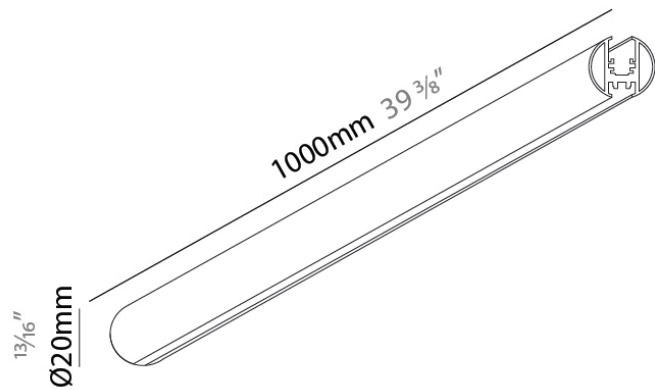

A3JB-SUS-SYS COMPONENTS

A3T354

DESCRIPTION

Just Black System - Suspended Track Round 1,000mm

GENERAL

Series: Just Black System

Partner: Prolicht

Division: Architectural

Product Type: Modular Systems

PHYSICAL

Length (mm): 1000

Length (in): 39 ³/₈"

Height (mm): 20

Height (in): 13/16

RATINGS AND CERTIFICATIONS

Certified By: CSA Certified to UL and CSA Standards

IP rating: IP20