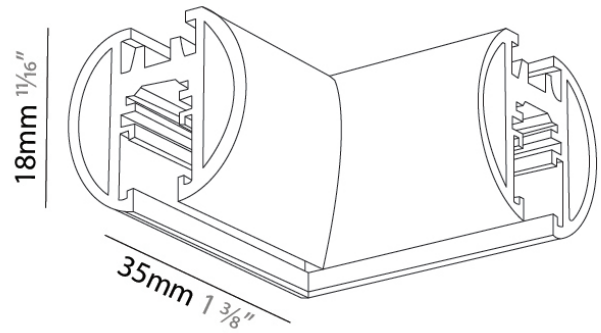

Diameter (in): 13/16

Height (mm): 14

Height (in): 9/16

Fixture Finish: BLK

ELECTRICAL

Dimming: Non-Dimmable

RATINGS AND CERTIFICATIONS

Certified By: CSA Certified to UL and CSA Standards

PHYSICAL

Length (mm): 35
 Length (in): 1 ³/₈
 Width (mm): 35
 Width (in): 1 ³/₈
 Height (mm): 18
 Height (in): 11/16
 Fixture Finish: BLK

RATINGS AND CERTIFICATIONS

Certified By: CSA Certified to UL and CSA Standards
 IP rating: IP20