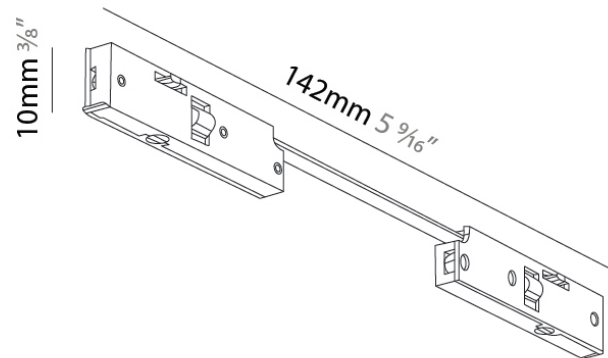

A3JB-SUS-SYS COMPONENTS

A3T373

DESCRIPTION

Just Black - Track Flexible Connector

GENERAL

Series: Just Black System

Brand: Prolicht

Division: Architectural

Subcategory: Modular

PHYSICAL

Length (mm): 105

Length (in): 4 1/8

Width (mm): 5

Width (in): 3/16

Height (mm): 11

Height (in): 7/16

ELECTRICAL

Dimming: Non-Dimmable

RATINGS AND CERTIFICATIONS

Certified By: CSA Certified to UL and CSA Standards

IP rating: IP20