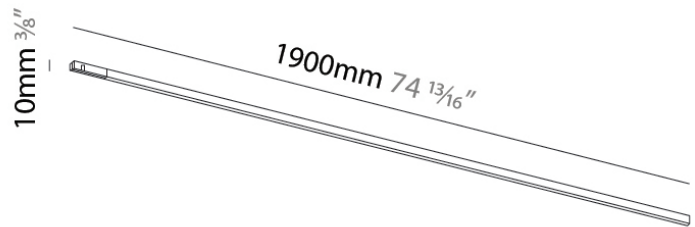

A3JB-SUS-SYS COMPONENTS

A3T378-

DESCRIPTION

Just Black System - Flexline Insert - 1890mm, LED 14.5W, Max. 319lm. 2700K / 3000K - Dimmable

GENERAL

Series: Just Black System
Partner: Prolight
Division: Architectural
Product Type: Modular Systems
Light Distribution: Direct

PHYSICAL

Shape: Sphere
Length (mm): 1890
Length (in): 74 ⁷/₁₆
Width (mm): 5
Width (in): 3/16
Height (mm): 10
Height (in): 3/8
Diffuser: PMMA - Opal
Fixture Finish: BLK
Fixture Material: Aluminum

ELECTRICAL

Input Wattage Range: 1 - 9 W
Lamp Type: LED
Input Wattage (W): 14.5
Total Output Wattage (W): 12.7
Dimming: Non-Dimming / 0-10V / DALI
Driver Included: No
Driver Location: Remote
Driver Type: Constant Voltage - Universal
Driver Class: Class 2
Input Voltage (V): 24

LED

Delivered Lumen Range: 100 - 499 lm
Color Temperature (°K): 2700 / 3000
Max. Delivered Lumen (lm): 300 / 319
Nominal Lumen (lm): 300
CRI: >95 CRI
Lamp Life (hrs): 80000

OPTICAL

Beam Angle: 110
Adjustability: Fixed

RATINGS AND CERTIFICATIONS

Certified By: CSA Certified to UL and CSA Standards
IP rating: IP20