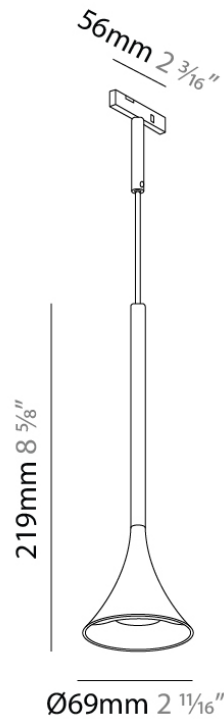

PROJECT
TYPE
NOTES
QUANTITY
DATE

A3JB-SUS-SYS COMPONENTS

A3T379-

DESCRIPTION

Just Black System - Flute Insert - LED 5.5W, 2700K / 3000K, Max.407lm - Non Dimmable

GENERAL

Series: Just Black System
Partner: Prolight
Division: Architectural
Product Type: Modular Systems
Light Distribution: Direct

PHYSICAL

Shape: Sphere
Diameter (mm): 70
Diameter (in): 2 3/4
Height (mm): 225
Height (in): 8 7/8
Fixture Finish: BLK
Fixture Material: Aluminum

ELECTRICAL

Input Wattage Range: 1 - 9 W
Lamp Type: LED
Input Wattage (W): 5.5
Total Output Wattage (W): 5.5
Dimming: Non-Dimmable
Driver Included: No
Driver Location: Remote
Driver Type: Constant Voltage - Universal
Driver Class: Class 2
Input Voltage (V): 24

LED

Delivered Lumen Range: 100 - 499 lm
Number of LEDs: 1
Color Temperature (°K): 2700 / 3000
Max. Delivered Lumen (lm): 322 / 407
Nominal Lumen (lm): 372 / 469
CRI: >90 CRI
Lamp Life (hrs): 80000

OPTICAL

Beam Angle: 26
Adjustability: Fixed

RATINGS AND CERTIFICATIONS

Certified By: CSA Certified to UL and CSA Standards
IP rating: IP20