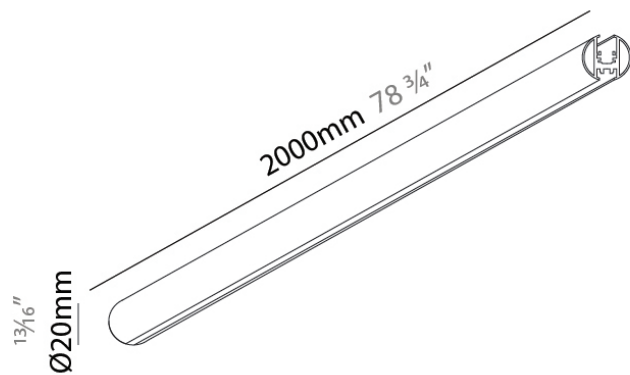

A3JB-SUS-SYS COMPONENTS

PROJECT	
TYPE	
NOTES	
QUANTITY	
DATE	

A3T355

DESCRIPTION

Just Black - Suspended Track Round 2,000mm

GENERAL

Series: Just Black System

Partner: Prolicht

Division: Architectural

Product Type: Modular Systems

PHYSICAL

Length (mm): 2000

Length (in): 78 3/4

Width (mm): 20

Width (in): 13/16

ELECTRICAL

Dimming: Non-Dimmable

RATINGS AND CERTIFICATIONS

Certified By: CSA Certified to UL and CSA Standards

IP rating: IP20