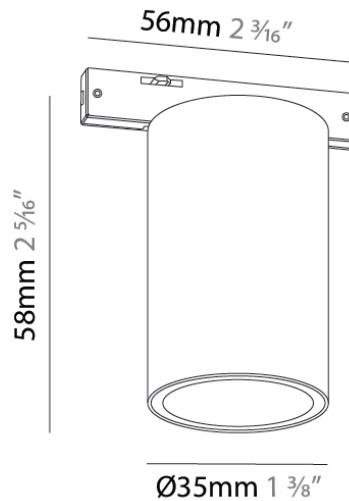

A3JB-SUS-SYS COMPONENTS

A3T385-

DESCRIPTION

Just Black System - Imagine Insert Ø35mm - LED 6W, 2700K / 3000K, Max. 343lm, Beam 26° - Dimmable

GENERAL

Series: Just Black System
Partner: Prolicht
Division: Architectural
Product Type: Modular Systems
Light Distribution: Direct

PHYSICAL

Aperture Sizes - Downlights: 1"
Shape: Cylinder
Diameter (mm): 35
Diameter (in): 1 3/8
Height (mm): 83
Height (in): 3 1/4
Fixture Finish: BLK
Fixture Material: Aluminum

ELECTRICAL

Input Wattage Range: 1 - 9 W
Lamp Type: LED
Input Wattage (W): 6
Total Output Wattage (W): 5.5
Dimming: Non-Dimming / 0-10V / DALI
Driver Included: No
Driver Location: Remote
Driver Type: Constant Voltage - Universal
Driver Class: Class 2
Input Voltage (V): 24

LED

Delivered Lumen Range: 100 - 499 lm
Number of LEDs: 1
Color Temperature (°K): 2700 / 3000
Max. Delivered Lumen (lm): 236 / 343
Nominal Lumen (lm): 322 / 469
CRI: >90 CRI
Lamp Life (hrs): 80000

OPTICAL

Beam Angle: 26
Adjustability: Fixed

RATINGS AND CERTIFICATIONS

Certified By: CSA Certified to UL and CSA Standards
IP rating: IP20