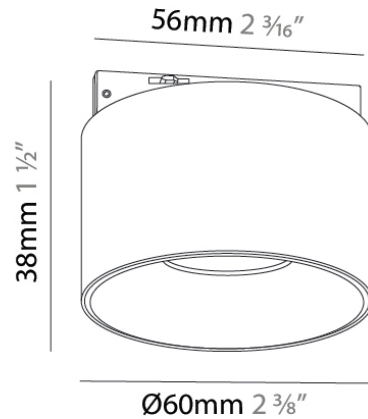

A3JB-TRM-SYS COMPONENTS

A3T390-

DESCRIPTION

Just Black System - Invader Insert Ø60mm - LED 5W, 3000K, 411lm, Beam 26° - Dimmable

GENERAL

Series: Just Black System
Brand: Prolicht
Division: Architectural
Subcategory: Modular

PHYSICAL

Shape: Cylinder
Diameter (mm): 60
Diameter (in): 2 ³/₈
Height (mm): 43
Height (in): 1 ¹¹/₁₆
Light Distribution: Direct
Fixture Finish: BLK
Fixture Material: Aluminum

ELECTRICAL

Input Wattage Range: 1 - 9 W
Lamp Type: LED
Input Wattage (W): 5
Total Output Wattage (W): 4.5
Dimming: Non-Dimmable
Driver Included: No
Driver Location: Remote
Driver Type: Constant Voltage - Universal
Driver Class: Class 2
Input Voltage (V): 24

LED

Delivered Lumen Range: 100 - 499 lm
Color Temperature (°K): 3000
Max. Delivered Lumen (lm): 411
Nominal Lumen (lm): 451
CRI: >90 CRI
Lamp Life (hrs): 80000

OPTICAL

Beam Angle: 26
Adjustability: Fixed

RATINGS AND CERTIFICATIONS

Certified By: CSA Certified to UL and CSA Standards
IP rating: IP20