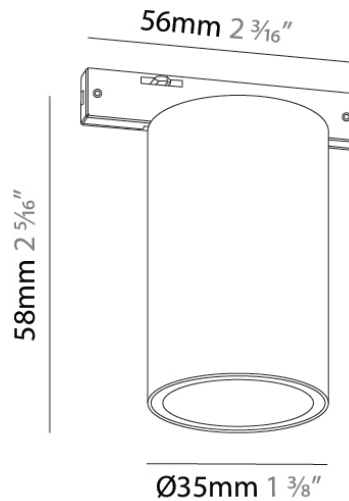

A3JB-TRM-SYS COMPONENTS

A3T385-

DESCRIPTION

Just Black System - Imagine Insert Ø35mm - LED 6W, 3000K, 343lm, Beam 26° - Dimmable

GENERAL

Series: Just Black System
Brand: Prolicht
Division: Architectural
Subcategory: Modular

PHYSICAL

Shape: Cylinder
Diameter (mm): 35
Diameter (in): 1 3/8
Height (mm): 83
Height (in): 3 1/4
Light Distribution: Direct
Fixture Finish: BLK
Fixture Material: Aluminum

ELECTRICAL

Input Wattage Range: 1 - 9 W
Lamp Type: LED
Input Wattage (W): 6
Total Output Wattage (W): 5.5
Dimming: Non-Dimmable
Driver Included: No
Driver Location: Remote
Driver Type: Constant Voltage - Universal
Driver Class: Class 2
Input Voltage (V): 24

LED

Delivered Lumen Range: 100 - 499 lm
Color Temperature (°K): 3000
Max. Delivered Lumen (lm): 343
Nominal Lumen (lm): 469
CRI: >90 CRI
Lamp Life (hrs): 80000

OPTICAL

Beam Angle: 26
Adjustability: Fixed

RATINGS AND CERTIFICATIONS

Certified By: CSA Certified to UL and CSA Standards
IP rating: IP20