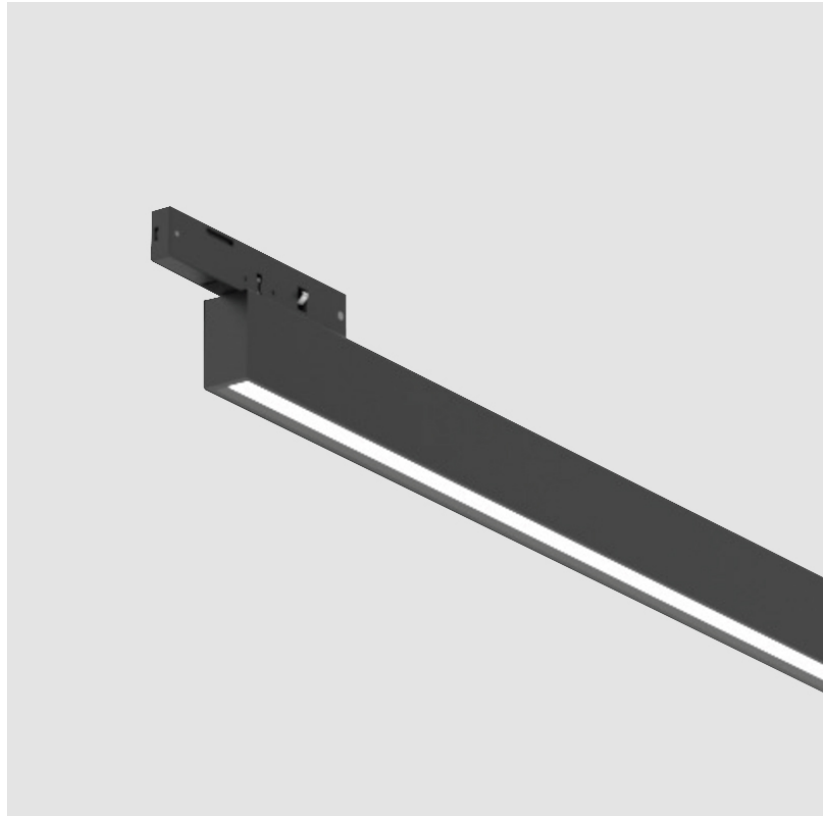

A3JB-TRM-SYS COMPONENTS

A3T391

DESCRIPTION

Just Black System - Ledline Insert - 600mm, LED 13W, 600lm, 3000K - Non Dimmable

GENERAL

Series: Just Black System
Brand: Prolicht
Division: Architectural
Subcategory: Modular

PHYSICAL

Shape: Rectangle
Length (mm): 600
Length (in): 23 5/8
Width (mm): 10
Width (in): 3/8
Height (mm): 18
Height (in): 11/16
Light Distribution: Direct
Fixture Finish: BLK
Fixture Material: Aluminum

ELECTRICAL

Input Wattage Range: 10 - 19 W
Lamp Type: LED
Input Wattage (W): 13
Total Output Wattage (W): 11.8
Dimming: Non-Dimmable
Driver Included: No
Driver Location: Remote
Driver Type: Constant Voltage - Universal
Driver Class: Class 2
Input Voltage (V): 24

LED

Delivered Lumen Range: 500 - 999 lm
Color Temperature (°K): 3000
Max. Delivered Lumen (lm): 600
Nominal Lumen (lm): 600
CRI: >90 CRI
Lamp Life (hrs): 80000

OPTICAL

Beam Angle: 92
Adjustability: Fixed

RATINGS AND CERTIFICATIONS

Certified By: CSA Certified to UL and CSA Standards
IP rating: IP20