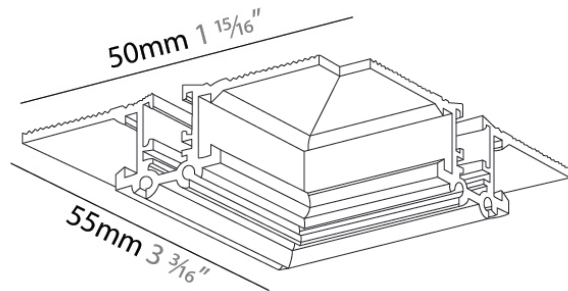

Subcategory: Modular

PHYSICAL

Length (mm): 1000

Length (in): 39 3/8"

Width (mm): 50

Width (in): 1 15/16"

Height (mm): 15

Height (in): 9/16"

Height (mm): 15

Height (in): 9/16

Fixture Finish: BLK

ELECTRICAL

Dimming: Non-Dimmable

RATINGS AND CERTIFICATIONS

Certified By: CSA Certified to UL and CSA Standards

IP rating: IP20

Subcategory: Modular

PHYSICAL

Length (mm): 30

Length (in): 1 ¹³/₁₆

Width (mm): 11

Width (in): 7/16

Height (mm): 15

Height (in): 9/16