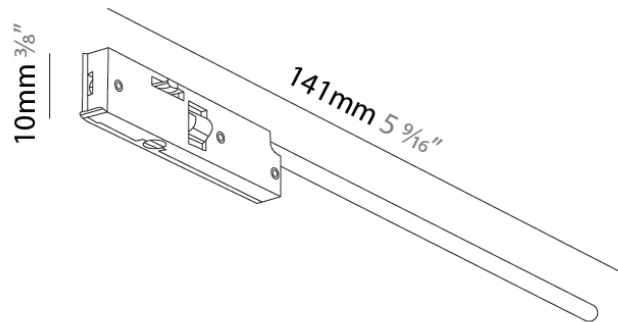

A3JB-TRM-SYS COMPONENTS

A3T372

DESCRIPTION

Just Black - Track Midfeed

GENERAL

Series: Just Black System

Brand: Prolicht

Division: Architectural

Subcategory: Modular

PHYSICAL

Length (mm): 46

Length (in): 1 ¹³/₁₆

Width (mm): 10

Width (in): 3/8

Height (mm): 5

Height (in): 3/16

ELECTRICAL

Dimming: Non-Dimmable

RATINGS AND CERTIFICATIONS

Certified By: CSA Certified to UL and CSA Standards

IP rating: IP20