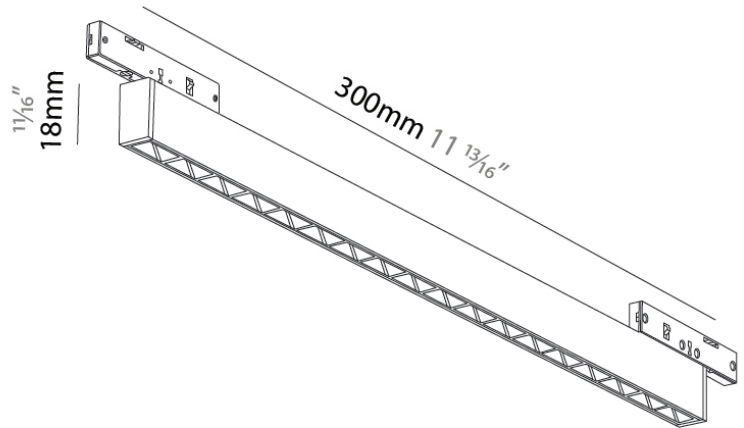

A3JB-TRM-SYS COMPONENTS

A3T394

DESCRIPTION

Just Black System - Magiq Insert - 300mm, LED 14W, 632lm, 3000K - Non Dimmable

GENERAL

Series: Just Black System
Brand: Prolicht
Division: Architectural
Subcategory: Modular

PHYSICAL

Shape: Rectangle
Length (mm): 292
Length (in): 11 1/2
Width (mm): 10
Width (in): 3/8
Height (mm): 18
Height (in): 11/16
Light Distribution: Direct
Fixture Finish: BLK
Fixture Material: Aluminum

ELECTRICAL

Input Wattage Range: 10 - 19 W
Lamp Type: LED
Input Wattage (W): 14
Total Output Wattage (W): 12.7
Dimming: Non-Dimmable
Driver Included: No
Driver Location: Remote
Driver Type: Constant Voltage - Universal
Driver Class: Class 2
Input Voltage (V): 24

LED

Delivered Lumen Range: 100 - 499 lm
Color Temperature (°K): 3000
Max. Delivered Lumen (lm): 632
Nominal Lumen (lm): 633
CRI: >90 CRI
Lamp Life (hrs): 80000

OPTICAL

Beam Angle: 34
Adjustability: Fixed

RATINGS AND CERTIFICATIONS

Certified By: CSA Certified to UL and CSA Standards
IP rating: IP20