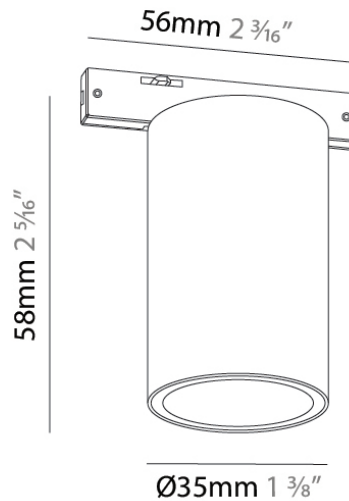

A3JB-TRM-SYS COMPONENTS

A3T384-

DESCRIPTION

Just Black System - Imagine Insert Ø35mm - LED 6W, 3000K, 298lm, Beam 20° - Dimmable

GENERAL

Series: Just Black System
Brand: Prolicht
Division: Architectural
Subcategory: Modular

PHYSICAL

Shape: Cylinder
Diameter (mm): 35
Diameter (in): 1 ³/₈
Height (mm): 83
Height (in): 3 ¹/₄
Light Distribution: Direct
Fixture Finish: BLK
Fixture Material: Aluminum

ELECTRICAL

Input Wattage Range: 1 - 9 W
Lamp Type: LED
Input Wattage (W): 6
Total Output Wattage (W): 5.5
Dimming: Non-Dimmable
Driver Included: No
Driver Location: Remote
Driver Type: Constant Voltage - Universal
Driver Class: Class 2
Input Voltage (V): 24

LED

Delivered Lumen Range: 100 - 499 lm
Color Temperature (°K): 3000
Max. Delivered Lumen (lm): 298
Nominal Lumen (lm): 469
CRI: >90 CRI
Lamp Life (hrs): 80000

OPTICAL

Beam Angle: 20
Adjustability: Fixed

RATINGS AND CERTIFICATIONS

Certified By: CSA Certified to UL and CSA Standards
IP rating: IP20