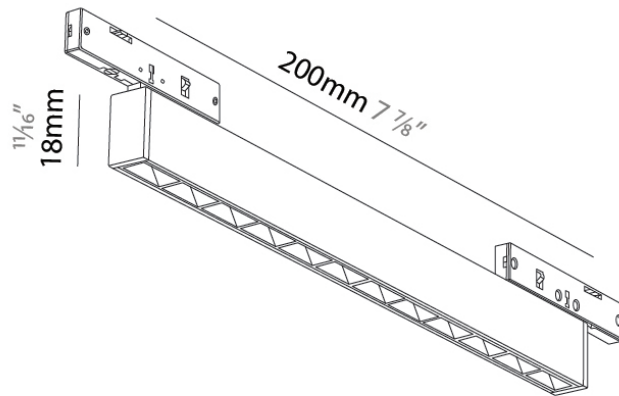

PROJECT	
TYPE	
NOTES	
QUANTITY	
DATE	

A3JB-TRM-SYS COMPONENTS

A3T393

DESCRIPTION

Just Black System - Magiq Insert - 200mm, LED 9W, 420lm, 3000K - Non Dimmable

GENERAL

Series: Just Black System
Brand: Prolicht
Division: Architectural
Subcategory: Modular

PHYSICAL

Shape: Rectangle
Length (mm): 196
Length (in): 7 11/16
Width (mm): 10
Width (in): 3/8
Height (mm): 18
Height (in): 11/16
Light Distribution: Direct
Fixture Finish: BLK
Fixture Material: Aluminum

ELECTRICAL

Input Wattage Range: 1 - 9 W
Lamp Type: LED
Input Wattage (W): 9
Total Output Wattage (W): 8.2
Dimming: Non-Dimmable
Driver Included: No
Driver Location: Remote
Driver Type: Constant Voltage - Universal
Driver Class: Class 2
Input Voltage (V): 24

LED

Delivered Lumen Range: 100 - 499 lm
Color Temperature (°K): 3000
Max. Delivered Lumen (lm): 420
Nominal Lumen (lm): 420
CRI: >90 CRI
Lamp Life (hrs): 80000

OPTICAL

Beam Angle: 32
Adjustability: Fixed

RATINGS AND CERTIFICATIONS

Certified By: CSA Certified to UL and CSA Standards
IP rating: IP20