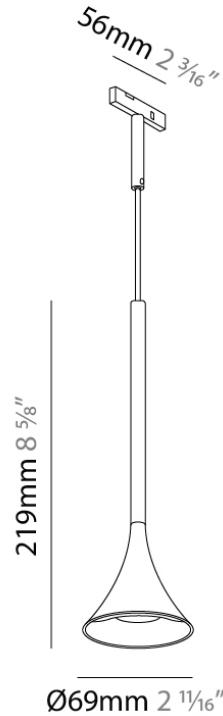

A3JB-TRM-SYS COMPONENTS

A3T379

DESCRIPTION

Just Black System - Flute Insert - LED 6W, 3000K, 407lm - Non Dimmable

GENERAL

Series: Just Black System

Brand: Prolicht

Division: Architectural

Subcategory: Modular

PHYSICAL

Shape: Sphere

Diameter (mm): 70

Diameter (in): 2 ¾

Height (mm): 225

Height (in): 8 7/8

Light Distribution: Direct

Fixture Finish: BLK

Fixture Material: Aluminum

ELECTRICAL

Input Wattage Range: 1 - 9 W

Lamp Type: LED

Input Wattage (W): 6

Total Output Wattage (W): 5.5

Dimming: Non-Dimmable

Driver Included: No

Driver Location: Remote

Driver Type: Constant Voltage - Universal

Driver Class: Class 2

Input Voltage (V): 24

LED

Delivered Lumen Range: 100 - 499 lm

Color Temperature (°K): 3000

Max. Delivered Lumen (lm): 469

Nominal Lumen (lm): 407

CRI: >90 CRI

Lamp Life (hrs): 80000

OPTICAL

Beam Angle: 26

Adjustability: Fixed

RATINGS AND CERTIFICATIONS

Certified By: CSA Certified to UL and CSA Standards

IP rating: IP20