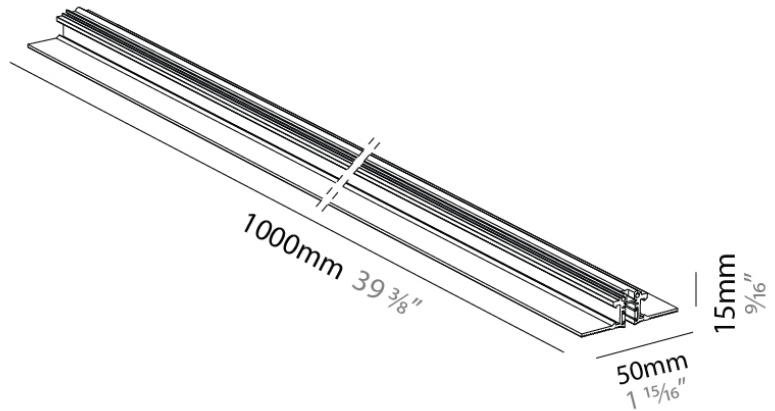

A3JB-TRM-SYS COMPONENTS

A3T347

DESCRIPTION

Just Black System - Trimless Track 1,000mm / 39 3/8"

GENERAL

Series: Just Black System

Brand: Prolicht

Division: Architectural

Subcategory: Modular

PHYSICAL

Length (mm): 1000

Length (in): 39 3/8"

Width (mm): 50

Width (in): 1 15/16"

Height (mm): 15

Height (in): 9/16"

Fixture Finish: BLK

RATINGS AND CERTIFICATIONS

Certified By: CSA Certified to UL and CSA Standards

IP rating: IP20