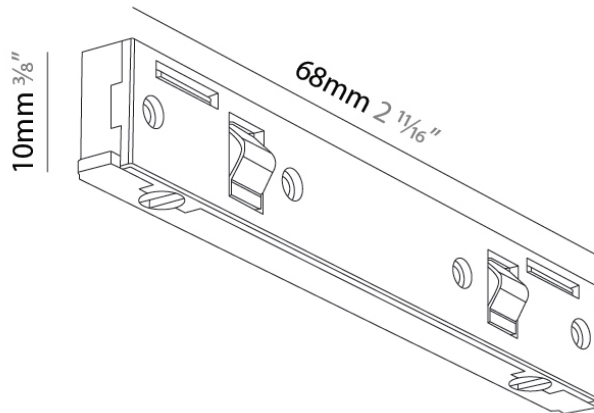

PROJECT	_____
TYPE	_____
NOTES	_____
QUANTITY	_____
DATE	_____

A3JB-TRM-SYS COMPONENTS

A3T374

DESCRIPTION

Just Black - Track Linear Connector

GENERAL

Series: Just Black System

Brand: Prolicht

Division: Architectural

Subcategory: Modular

PHYSICAL

Length (mm): 68

Length (in): 2 ¹¹/₁₆

Width (mm): 5

Width (in): 3/16

Height (mm): 11

Height (in): 7/16

ELECTRICAL

Dimming: Non-Dimmable

RATINGS AND CERTIFICATIONS

Certified By: CSA Certified to UL and CSA Standards

IP rating: IP20