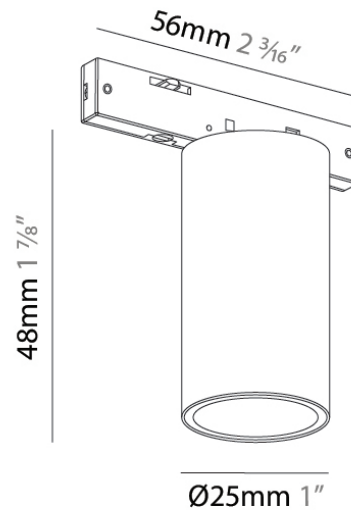

PROJECT	
TYPE	
NOTES	
QUANTITY	
DATE	

A3JB-TRM-SYS COMPONENTS

A3T382

DESCRIPTION

Just Black System - Imagine Insert Ø25mm - LED 3W, 3000K, 136lm, Beam 22° - Non Dimmable

GENERAL

Series: Just Black System
Brand: Prolicht
Division: Architectural
Subcategory: Modular

PHYSICAL

Shape: Cylinder
Diameter (mm): 25
Diameter (in): 1
Height (mm): 48
Height (in): 1 7/8
Light Distribution: Direct
Fixture Finish: BLK
Fixture Material: Aluminum

ELECTRICAL

Input Wattage Range: 1 - 9 W
Lamp Type: LED (Zhaga Standard)
Input Wattage (W): 3
Total Output Wattage (W): 2.8
Dimming: Non-Dimmable
Driver Included: No
Driver Location: Remote
Driver Type: Constant Voltage - Universal
Driver Class: Class 2
Input Voltage (V): 24

LED

Delivered Lumen Range: 100 - 499 lm
Color Temperature (°K): 3000
Max. Delivered Lumen (lm): 136
Nominal Lumen (lm): 168
CRI: >90 CRI
Lamp Life (hrs): 80000

OPTICAL

Beam Angle: 22
Adjustability: Fixed

RATINGS AND CERTIFICATIONS

Certified By: CSA Certified to UL and CSA Standards
IP rating: IP20