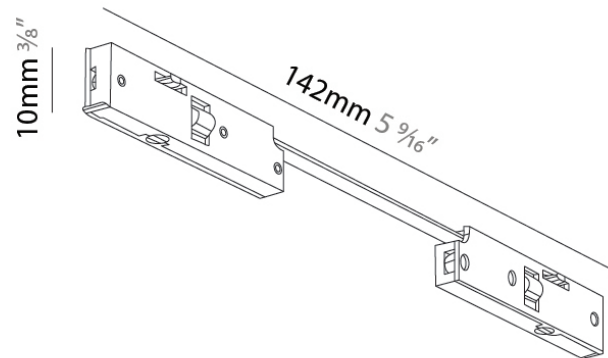

A3JB-TRM-SYS COMPONENTS

A3T373

DESCRIPTION

Just Black - Track Flexible Connector

GENERAL

Series: Just Black System

Brand: Prolicht

Division: Architectural

Subcategory: Modular

PHYSICAL

Length (mm): 105

Length (in): 4 1/8

Width (mm): 5

Width (in): 3/16

Height (mm): 11

Height (in): 7/16

ELECTRICAL

Dimming: Non-Dimmable

RATINGS AND CERTIFICATIONS

Certified By: CSA Certified to UL and CSA Standards

IP rating: IP20