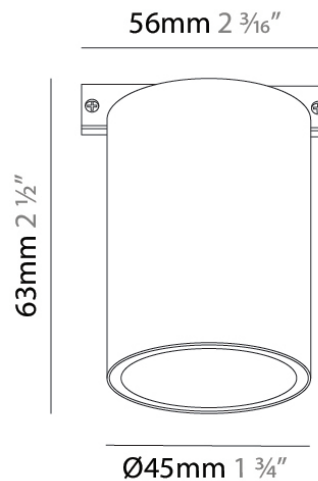

A3JB-TRM-SYS COMPONENTS

A3T387-

DESCRIPTION

Just Black System - Imagine Insert Ø45mm - LED 9W, 3000K, 492lm, Beam 18° -Dimmable

GENERAL

Series: Just Black System
Brand: Prolicht
Division: Architectural
Subcategory: Modular

PHYSICAL

Shape: Cylinder
Diameter (mm): 45
Diameter (in): 1 ¾
Height (mm): 63
Height (in): 2 ½
Light Distribution: Direct
Fixture Finish: BLK
Fixture Material: Aluminum

ELECTRICAL

Input Wattage Range: 1 - 9 W
Lamp Type: LED
Input Wattage (W): 9
Total Output Wattage (W): 8.2
Dimming: Non-Dimmable
Driver Included: No
Driver Location: Remote
Driver Type: Constant Voltage - Universal
Driver Class: Class 2
Input Voltage (V): 24

LED

Delivered Lumen Range: 100 - 499 lm
Color Temperature (°K): 3000
Max. Delivered Lumen (lm): 429
Nominal Lumen (lm): 720
CRI: >90 CRI
Lamp Life (hrs): 80000

OPTICAL

Beam Angle: 18
Adjustability: Fixed

RATINGS AND CERTIFICATIONS

Certified By: CSA Certified to UL and CSA Standards
IP rating: IP20