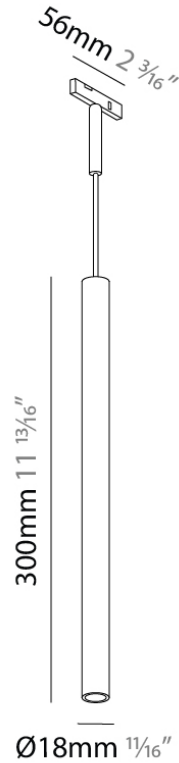

PROJECT
TYPE
NOTES
QUANTITY
DATE

A3JB-TRM-SYS COMPONENTS

A3T380

DESCRIPTION

Just Black System - Hangover Insert - LED 3W, 3000K, 144lm - Dimmable

GENERAL

Series: Just Black System
Brand: Prolicht
Division: Architectural
Subcategory: Modular

PHYSICAL

Shape: Sphere
Diameter (mm): 18
Diameter (in): 11/16
Height (mm): 300
Height (in): 11 13/16
Light Distribution: Direct
Fixture Finish: BLK
Fixture Material: Aluminum

ELECTRICAL

Input Wattage Range: 1 - 9 W
Lamp Type: LED (Zhaga Standard)
Input Wattage (W): 3
Total Output Wattage (W): 2.8
Dimming: Dali Dimming
Driver Included: No
Driver Location: Remote
Driver Type: Constant Voltage - Universal
Driver Class: Class 2
Input Voltage (V): 24

LED

Delivered Lumen Range: 100 - 499 lm
Color Temperature (°K): 3000
Max. Delivered Lumen (lm): 144
Nominal Lumen (lm): 168
CRI: >90 CRI
Lamp Life (hrs): 80000

OPTICAL

Beam Angle: 22
Adjustability: Fixed

RATINGS AND CERTIFICATIONS

Certified By: CSA Certified to UL and CSA Standards
IP rating: IP20