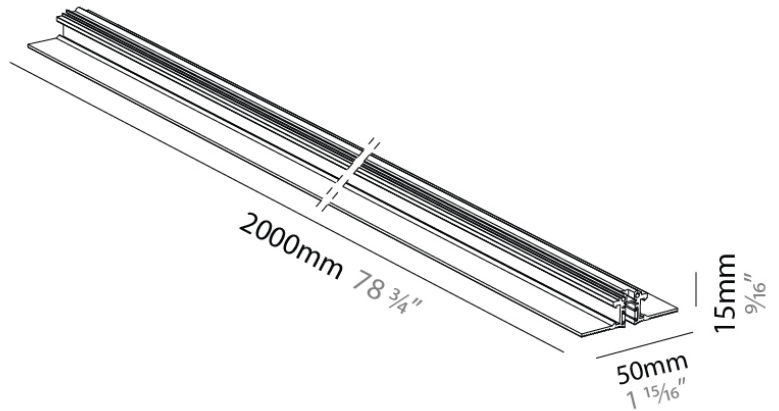

PROJECT	_____
TYPE	_____
NOTES	_____
QUANTITY	_____
DATE	_____

A3JB-TRM-SYS COMPONENTS

A3T348

DESCRIPTION

Just Black - Trimless Track 2,000mm / 78 3/4"

GENERAL

Series: Just Black System

Brand: Prolicht

Division: Architectural

Subcategory: Modular

PHYSICAL

Length (mm): 2000

Length (in): 78 3/4

Width (mm): 50

Width (in): 1 15/16

Height (mm): 15

Height (in): 9/16

Fixture Finish: BLK

ELECTRICAL

Dimming: Non-Dimmable

RATINGS AND CERTIFICATIONS

Certified By: CSA Certified to UL and CSA Standards

IP rating: IP20