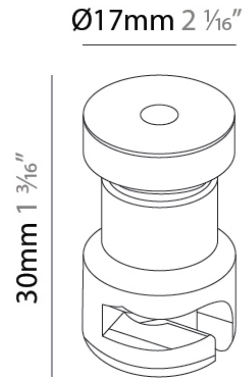

A3JB-TRM-SYS COMPONENTS

A3T369

DESCRIPTION

Just Black - Wall Ceiling Cable Loop

GENERAL

Series: Just Black System

Brand: Prolicht

Division: Architectural

Subcategory: Modular

PHYSICAL

Diameter (mm): 17

Diameter (in): 11/16

Height (mm): 30

Height (in): 1 3/16

ELECTRICAL

Dimming: Non-Dimmable

RATINGS AND CERTIFICATIONS

Certified By: CSA Certified to UL and CSA Standards

IP rating: IP20