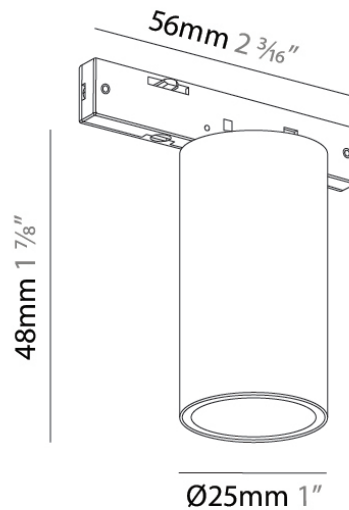

PROJECT	
TYPE	
NOTES	
QUANTITY	
DATE	

A3JB-TRM-SYS COMPONENTS

A3T381

DESCRIPTION

Just Black System - Imagine Insert Ø25mm - LED 3W, 3000K, 138lm, Beam 18° - Non Dimmable

GENERAL

Series: Just Black System
Brand: Prolicht
Division: Architectural
Subcategory: Modular

PHYSICAL

Shape: Cylinder
Diameter (mm): 25
Diameter (in): 1
Height (mm): 48
Height (in): 1 7/8
Light Distribution: Direct
Fixture Finish: BLK
Fixture Material: Aluminum

ELECTRICAL

Input Wattage Range: 1 - 9 W
Lamp Type: LED (Zhaga Standard)
Input Wattage (W): 3
Total Output Wattage (W): 2.8
Dimming: Non-Dimmable
Driver Included: No
Driver Location: Remote
Driver Type: Constant Voltage - Universal
Driver Class: Class 2
Input Voltage (V): 24

LED

Delivered Lumen Range: 100 - 499 lm
Color Temperature (°K): 3000
Max. Delivered Lumen (lm): 138
Nominal Lumen (lm): 168
CRI: >90 CRI
Lamp Life (hrs): 80000

OPTICAL

Beam Angle: 18
Adjustability: Fixed

RATINGS AND CERTIFICATIONS

Certified By: CSA Certified to UL and CSA Standards
IP rating: IP20