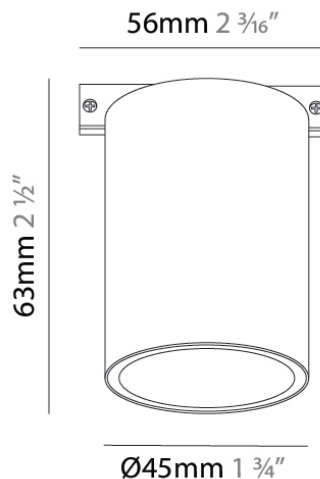

A3JB-TRM-SYS COMPONENTS

A3T389-

DESCRIPTION

Just Black System - Imagine Insert Ø45mm - LED 9W, 3000K, 504lm, Beam 30° -Dimmable

GENERAL

Series: Just Black System
Brand: Prolicht
Division: Architectural
Subcategory: Modular

PHYSICAL

Shape: Cylinder
Diameter (mm): 45
Diameter (in): 1 ¾
Height (mm): 63
Height (in): 2 ½
Light Distribution: Direct
Fixture Finish: BLK
Fixture Material: Aluminum

ELECTRICAL

Input Wattage Range: 1 - 9 W
Lamp Type: LED
Input Wattage (W): 9
Total Output Wattage (W): 8.2
Dimming: Non-Dimmable
Driver Included: No
Driver Location: Remote
Driver Type: Constant Voltage - Universal
Driver Class: Class 2
Input Voltage (V): 24

LED

Delivered Lumen Range: 500 - 999 lm
Color Temperature (°K): 3000
Max. Delivered Lumen (lm): 504
Nominal Lumen (lm): 720
CRI: >90 CRI
Lamp Life (hrs): 80000

OPTICAL

Beam Angle: 30
Adjustability: Fixed

RATINGS AND CERTIFICATIONS

Certified By: CSA Certified to UL and CSA Standards
IP rating: IP20