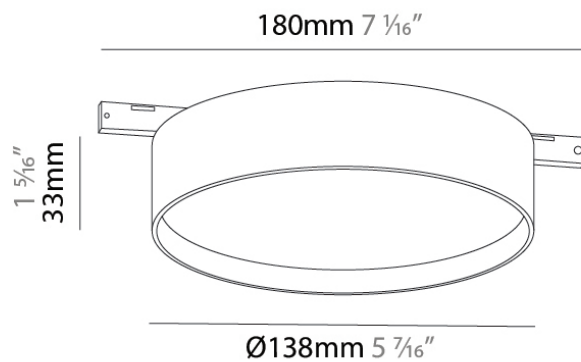

A3JB-TRM-SYS COMPONENTS

A3T395

DESCRIPTION

Just Black System - Sign Insert - Ø138mm, LED 15W, 1050lm, 3000K - Non Dimmable - Non Dimmable

GENERAL

Series: Just Black System
Brand: Prolicht
Division: Architectural
Subcategory: Modular

PHYSICAL

Shape: Round
Diameter (mm): 138
Diameter (in): 5 7/16
Height (mm): 34
Height (in): 1 5/16
Light Distribution: Direct
Diffuser: PMMA - Opal
Fixture Finish: BLK
Fixture Material: Aluminum

ELECTRICAL

Input Wattage Range: 10 - 19 W
Lamp Type: LED
Input Wattage (W): 15
Total Output Wattage (W): 13.6
Dimming: Non-Dimmable
Driver Included: No
Driver Location: Remote
Driver Type: Constant Voltage - Universal
Driver Class: Class 2
Input Voltage (V): 24

LED

Delivered Lumen Range: 500 - 1999 lm
Color Temperature (°K): 3000
Max. Delivered Lumen (lm): 1050
Nominal Lumen (lm): 1050
CRI: >90 CRI
Lamp Life (hrs): 80000

OPTICAL

Beam Angle: 96
Adjustability: Fixed

RATINGS AND CERTIFICATIONS

Certified By: CSA Certified to UL and CSA Standards
IP rating: IP20