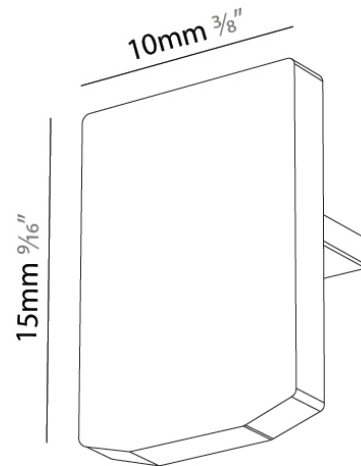

A3JB-TRM-SYS COMPONENTS

A3T356

DESCRIPTION

Just Black - Trimless Endcap Set of 2 pieces.

GENERAL

Series: Just Black System

Brand: Prolicht

Division: Architectural

Subcategory: Modular

PHYSICAL

Length (mm): 7

Length (in): 1/4

Width (mm): 11

Width (in): 7/16

Height (mm): 15

Height (in): 9/16

Fixture Finish: BLK

ELECTRICAL

Dimming: Non-Dimmable

RATINGS AND CERTIFICATIONS

Certified By: CSA Certified to UL and CSA Standards

IP rating: IP20