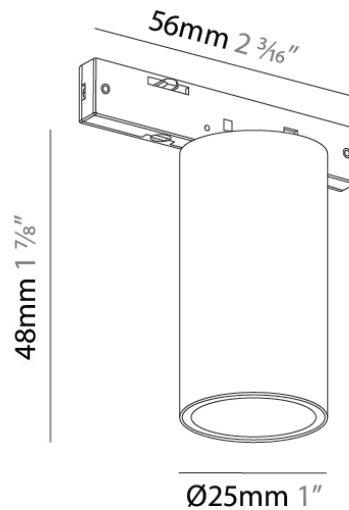

PROJECT	
TYPE	
NOTES	
QUANTITY	
DATE	

A3JB-TRM-SYS COMPONENTS

A3T383

DESCRIPTION

Just Black System - Imagine Insert Ø25mm - LED 3W, 3000K, 136lm, Beam 32° - Non Dimmable

GENERAL

Series: Just Black System
Brand: Prolicht
Division: Architectural
Subcategory: Modular

PHYSICAL

Shape: Cylinder
Diameter (mm): 25
Diameter (in): 1
Height (mm): 48
Height (in): 1 7/8
Light Distribution: Direct
Fixture Finish: BLK
Fixture Material: Aluminum

ELECTRICAL

Input Wattage Range: 1 - 9 W
Lamp Type: LED (Zhaga Standard)
Input Wattage (W): 3
Total Output Wattage (W): 2.8
Dimming: Non-Dimmable
Driver Included: No
Driver Location: Remote
Driver Type: Constant Voltage - Universal
Driver Class: Class 2
Input Voltage (V): 24

LED

Delivered Lumen Range: 100 - 499 lm
Color Temperature (°K): 3000
Max. Delivered Lumen (lm): 124
Nominal Lumen (lm): 168
CRI: >90 CRI
Lamp Life (hrs): 80000

OPTICAL

Beam Angle: 32
Adjustability: Fixed

RATINGS AND CERTIFICATIONS

Certified By: CSA Certified to UL and CSA Standards
IP rating: IP20