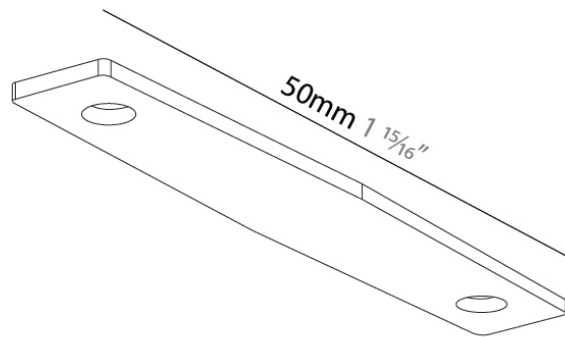

A3JB-TRM-SYS COMPONENTS

A3T363

DESCRIPTION

Just Black System - Trimless Metal Connector Sheet (2 pieces)

GENERAL

Series: Just Black System

Brand: Prolicht

Division: Architectural

Subcategory: Modular

PHYSICAL

Length (mm): 50

Length (in): 1 ¹⁵/₁₆

Width (mm): 3

Width (in): 1/8

Height (mm): 9

Height (in): 3/8

RATINGS AND CERTIFICATIONS

Certified By: CSA Certified to UL and CSA Standards

IP rating: IP20