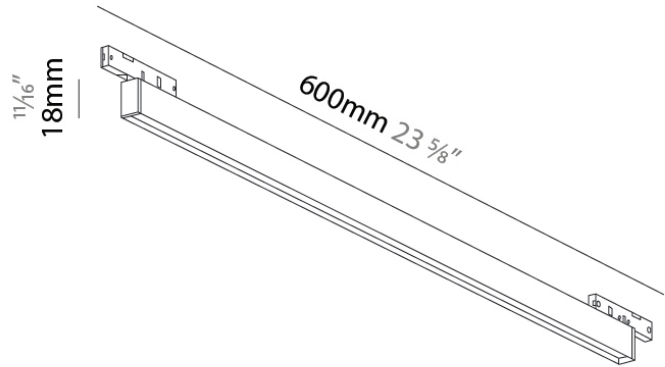

A3JB-TRM-SYS COMPONENTS

A3T391

DESCRIPTION

Just Black System - Ledline Insert - 600mm, LED 13W, 600lm, 3000K - Non Dimmable

GENERAL

Series: Just Black System
Brand: Prolicht
Division: Architectural
Subcategory: Modular

PHYSICAL

Shape: Rectangle
Length (mm): 600
Length (in): 23 5/8
Width (mm): 10
Width (in): 3/8
Height (mm): 18
Height (in): 11/16
Light Distribution: Direct
Fixture Finish: BLK
Fixture Material: Aluminum

ELECTRICAL

Input Wattage Range: 10 - 19 W
Lamp Type: LED
Input Wattage (W): 13
Total Output Wattage (W): 11.8
Dimming: Non-Dimmable
Driver Included: No
Driver Location: Remote
Driver Type: Constant Voltage - Universal
Driver Class: Class 2
Input Voltage (V): 24

LED

Delivered Lumen Range: 500 - 999 lm
Color Temperature (°K): 3000
Max. Delivered Lumen (lm): 600
Nominal Lumen (lm): 600
CRI: >90 CRI
Lamp Life (hrs): 80000

OPTICAL

Beam Angle: 92
Adjustability: Fixed

RATINGS AND CERTIFICATIONS

Certified By: CSA Certified to UL and CSA Standards
IP rating: IP20