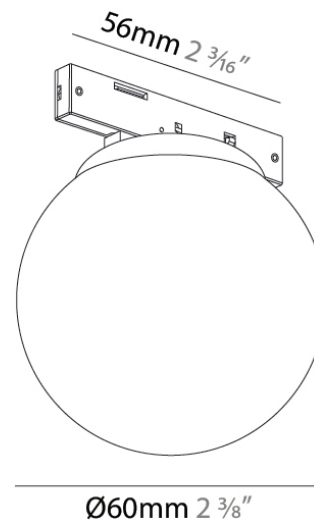

A3JB-TRM-SYS COMPONENTS

A3T376

DESCRIPTION

Just Black System - Bilo Insert - LED 3W, 3000K, 88lm - Non Dimming

GENERAL

Series: Just Black System
Brand: Prolicht
Division: Architectural
Subcategory: Modular

PHYSICAL

Shape: Sphere
Diameter (mm): 60
Diameter (in): 2 ³/₈
Height (mm): 60
Height (in): 2 ³/₈
Light Distribution: Omnidirectional
Diffuser: PMMA - Opal
Fixture Finish: BLK
Fixture Material: Aluminum

ELECTRICAL

Input Wattage Range: 1 - 9 W
Lamp Type: LED
Input Wattage (W): 3
Total Output Wattage (W): 2.7
Dimming: Non-Dimmable
Driver Included: Yes
Driver Location: Integrated
Driver Type: Constant Voltage - Universal
Driver Class: Class 2
Input Voltage (V): 24

LED

Color Temperature (°K): 3000
Max. Delivered Lumen (lm): 88
Nominal Lumen (lm): 200
CRI: >92 CRI
Lamp Life (hrs): 80000

OPTICAL

Beam Angle: 180
Adjustability: Fixed

RATINGS AND CERTIFICATIONS

Certified By: CSA Certified to UL and CSA Standards
IP rating: IP20