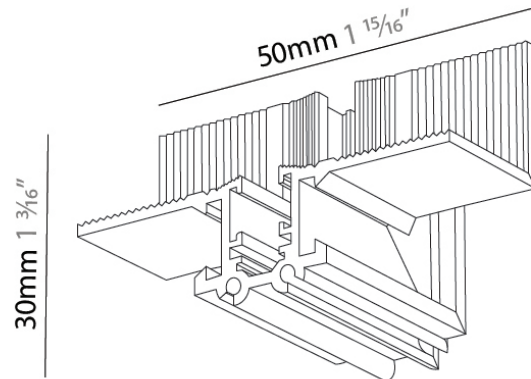

A3JB-TRM-SYS COMPONENTS

A3T362

DESCRIPTION

Just Black - Trimless Ceiling-Wall Connector

GENERAL

Series: Just Black System

Brand: Prolicht

Division: Architectural

Subcategory: Modular

PHYSICAL

Length (mm): 30

Length (in): 1 ¹³/₁₆

Width (mm): 11

Width (in): 7/16

Height (mm): 15

Height (in): 9/16

Fixture Finish: BLK

ELECTRICAL

Dimming: Non-Dimmable

RATINGS AND CERTIFICATIONS

Certified By: CSA Certified to UL and CSA Standards

IP rating: IP20