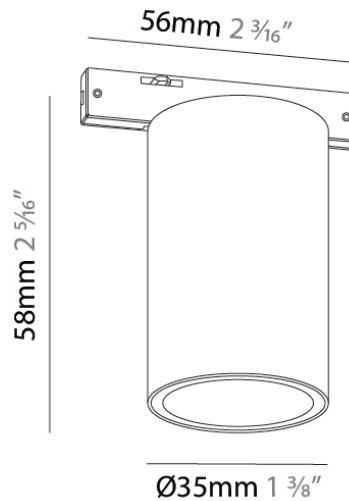

A3JB-TRM-SYS COMPONENTS

A3T386-

DESCRIPTION

Just Black System - Imagine Insert Ø35mm - LED 6W, 3000K, 364lm, Beam 34° - Non Dimmable

GENERAL

Series: Just Black System

Brand: Prolicht

Division: Architectural

Subcategory: Modular

PHYSICAL

Shape: Cylinder

Diameter (mm): 35

Diameter (in): 1 ³/₈

Height (mm): 83

Height (in): 3 ¹/₄

Light Distribution: Direct

Fixture Finish: BLK

Fixture Material: Aluminum

ELECTRICAL

Input Wattage Range: 1 - 9 W

Lamp Type: LED

Input Wattage (W): 6

Total Output Wattage (W): 5.5

Dimming: Non-Dimmable

Driver Included: No

Driver Location: Remote

Driver Type: Constant Voltage - Universal

Driver Class: Class 2

Input Voltage (V): 24

LED

Delivered Lumen Range: 100 - 499 lm

Color Temperature (°K): 3000

Max. Delivered Lumen (lm): 364

Nominal Lumen (lm): 469

CRI: >90 CRI

Lamp Life (hrs): 80000

OPTICAL

Beam Angle: 34

Adjustability: Fixed

RATINGS AND CERTIFICATIONS

Certified By: CSA Certified to UL and CSA Standards

IP rating: IP20