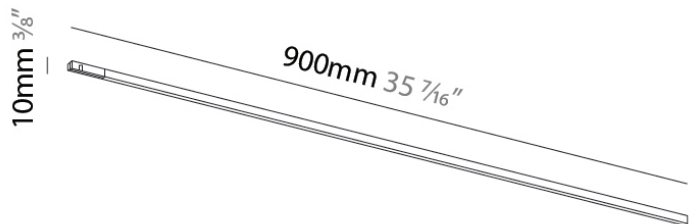

PROJECT
TYPE
NOTES
QUANTITY
DATE

A3JB-TRM-SYS COMPONENTS

A3T377

DESCRIPTION

Just Black System - Flexline Insert - 890mm, LED 7W, 142lm, 2700K

GENERAL

Series: Just Black System
Brand: Prolicht
Division: Architectural
Subcategory: Modular

PHYSICAL

Shape: Sphere
Length (mm): 890
Length (in): 35 7/16
Width (mm): 5
Width (in): 3/16
Height (mm): 10
Height (in): 3/8
Light Distribution: Direct
Diffuser: PMMA - Opal
Fixture Finish: BLK
Fixture Material: Aluminum

ELECTRICAL

Input Wattage Range: 1 - 9 W
Lamp Type: LED
Input Wattage (W): 7
Total Output Wattage (W): 6.4
Dimming: Non-Dimmable
Driver Included: No
Driver Location: Remote
Driver Type: Constant Voltage - Universal
Driver Class: Class 2
Input Voltage (V): 24

LED

Delivered Lumen Range: 100 - 499 lm
Color Temperature (°K): 2700
Max. Delivered Lumen (lm): 142
Nominal Lumen (lm): 172
CRI: >95 CRI
Lamp Life (hrs): 80000

OPTICAL

Beam Angle: 110
Adjustability: Fixed

RATINGS AND CERTIFICATIONS

Certified By: CSA Certified to UL and CSA Standards
IP rating: IP20