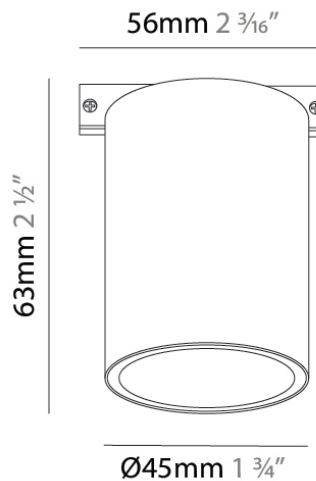

A3JB-TRM-SYS COMPONENTS

A3T388-

DESCRIPTION

Just Black System - Imagine Insert Ø45mm - LED 9W, 3000K, 533lm, Beam 20° -Dimmable

GENERAL

Series: Just Black System
Brand: Prolicht
Division: Architectural
Subcategory: Modular

PHYSICAL

Shape: Cylinder
Diameter (mm): 45
Diameter (in): 1 ¾
Height (mm): 63
Height (in): 2 ½
Light Distribution: Direct
Fixture Finish: BLK
Fixture Material: Aluminum

ELECTRICAL

Input Wattage Range: 1 - 9 W
Lamp Type: LED
Input Wattage (W): 9
Total Output Wattage (W): 8.2
Dimming: Non-Dimmable
Driver Included: No
Driver Location: Remote
Driver Type: Constant Voltage - Universal
Driver Class: Class 2
Input Voltage (V): 24

LED

Delivered Lumen Range: 500 - 999 lm
Color Temperature (°K): 3000
Max. Delivered Lumen (lm): 533
Nominal Lumen (lm): 720
CRI: >90 CRI
Lamp Life (hrs): 80000

OPTICAL

Beam Angle: 20
Adjustability: Fixed

RATINGS AND CERTIFICATIONS

Certified By: CSA Certified to UL and CSA Standards
IP rating: IP20