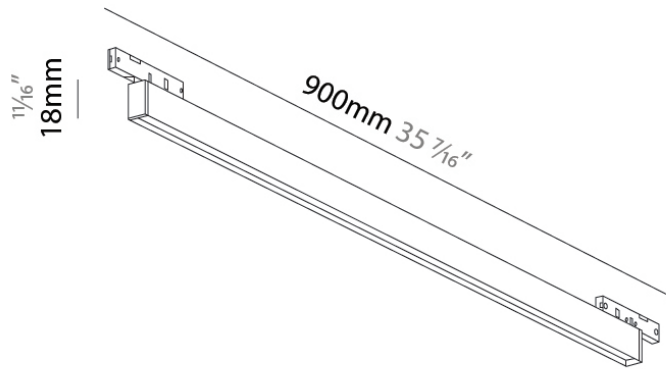

A3JB-TRM-SYS COMPONENTS

A3T392

DESCRIPTION

Just Black System - Ledline Insert - 900mm, LED 20W, 900lm, 3000K - Non Dimmable

GENERAL

Series: Just Black System
Brand: Prolicht
Division: Architectural
Subcategory: Modular

PHYSICAL

Shape: Rectangle
Length (mm): 900
Length (in): 35 7/16
Width (mm): 10
Width (in): 3/8
Height (mm): 18
Height (in): 11/16
Light Distribution: Direct
Fixture Finish: BLK
Fixture Material: Aluminum

ELECTRICAL

Input Wattage Range: 10 - 19 W
Lamp Type: LED
Input Wattage (W): 20
Total Output Wattage (W): 18.2
Dimming: Non-Dimmable
Driver Included: No
Driver Location: Remote
Driver Type: Constant Voltage - Universal
Driver Class: Class 2
Input Voltage (V): 24

LED

Delivered Lumen Range: 500 - 999 lm
Color Temperature (°K): 3000
Max. Delivered Lumen (lm): 900
Nominal Lumen (lm): 900
CRI: >90 CRI
Lamp Life (hrs): 80000

OPTICAL

Beam Angle: 92
Adjustability: Fixed

RATINGS AND CERTIFICATIONS

Certified By: CSA Certified to UL and CSA Standards
IP rating: IP20