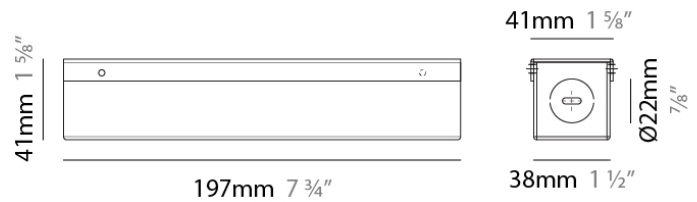

PROJECT	
TYPE	
NOTES	
QUANTITY	
DATE	

A3MAGPRO-REC-SYS COMPONENTS

ENCP1

DESCRIPTION

Empty Metal Enclosure for Driver - IP20 - Indoor Rated

GENERAL

Division: Architectural : Components

PHYSICAL

Shape: Rectangle

Length (mm): 197

Length (in): 7 ¾"

Width (mm): 41

Width (in): 1 ⅝"

Height (mm): 41

Height (in): 1 ⅝"

Screws: A4 stainless steel

Fixture Material: Metal

RATINGS AND CERTIFICATIONS

IP rating: IP20