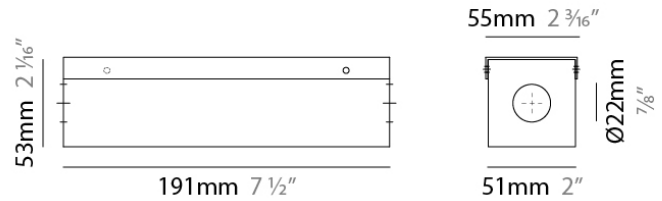

PROJECT	
TYPE	
NOTES	
QUANTITY	
DATE	

A3MAGPRO-REC-SYS COMPONENTS

ENCP5

DESCRIPTION

Empty Metal Enclosure for Driver - IP20 - Indoor Rated

GENERAL

Division: Architectural

PHYSICAL

Shape: Rectangle

Length (mm): 191

Length (in): 7 1/2"

Width (mm): 55

Width (in): 2 3/16"

Height (mm): 54

Height (in): 2 1/8"

Fixture Material: Metal

RATINGS AND CERTIFICATIONS

IP rating: IP20