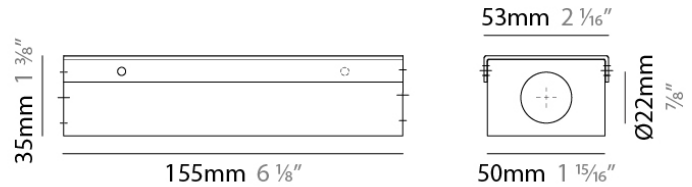

PROJECT	
TYPE	
NOTES	
QUANTITY	
DATE	

A3MAGPRO-REC-SYS COMPONENTS

ENCP3

DESCRIPTION

Empty Metal Enclosure for Driver - IP20 - Indoor Rated

GENERAL

Division: Architectural

PHYSICAL

Shape: Rectangle

Length (mm): 155

Length (in): 6 $\frac{1}{8}$ "

Width (mm): 54

Width (in): 2 $\frac{1}{8}$ "

Height (mm): 36

Height (in): 1 $\frac{3}{8}$ "

Screws: A4 stainless steel

Fixture Material: Metal

RATINGS AND CERTIFICATIONS

IP rating: IP20