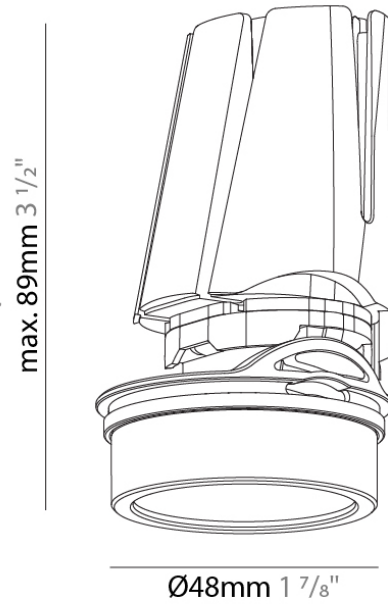

A3MAGPRO-REC-SYS COMPONENTS RECESSED

A35767-

DESCRIPTION

Magiq Pro - Wallwash - 48mm / 1 7/8" - 10.9W LED (Zhaga Standard) - 2700K / 3000K / 4000K

GENERAL

Series: Magiq Pro
Subseries: Magiq Pro Wallwash
Brand: Prolicht
Division: Architectural
Mounting Type: Recessed
Mounting Location: Ceiling
Subcategory: Modular Systems

PHYSICAL

Shape: Round
Diameter (mm): 48
Diameter (in): 1 7/8
Height (mm): 89
Height (in): 3 1/2
Min. Recessing Depth (mm): 105
Min. Recessing Depth (in): 4 1/8
Light Distribution: Adjustable / Downlight
Weight (kg): 0.181
Weight (lbs): 0.4
Fixture Finish: WHI / BLK
Fixture Material: Aluminum

ELECTRICAL

Input Wattage Range: 10 - 19 W
Lamp Type: LED (Zhaga Standard)
Input Wattage (W): 10.9
Total Output Wattage (W): 9.1
Dimming: Non-Dimming / Phase Dimming (120Vac only) / 0-10V Dimming
Driver Included: No
Driver Location: Remote
Driver Type: Constant Current - Universal
Driver Class: Class 2
Input Voltage (V): 120 - 277
Constant Current (mA): 500

LED

Delivered Lumen Range: 500 - 999 lm
Color Temperature (°K): 2700/3000/4000/Tunable White
Max. Delivered Lumen (lm): 856 / 900 / 912 / 532
Nominal Lumen (lm): 1016 / 1068 / 1082 / 810
CRI: >90 CRI
Lamp Life (hrs): 50000

OPTICAL

Adjustability: Rotational 350°; Tilt 13°

RATINGS AND CERTIFICATIONS

Certified By: CSA Certified to UL and CSA Standards
IP rating: IP20