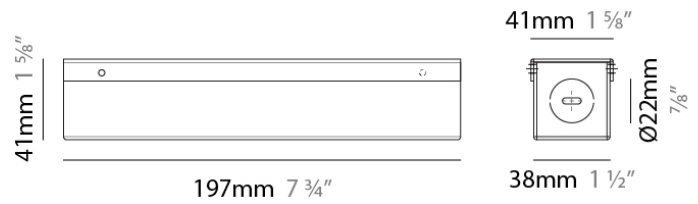

PROJECT	
TYPE	
NOTES	
QUANTITY	
DATE	

A3MAGPRO-REC-SYS COMPONENTS

ENCP1

DESCRIPTION
Empty Metal Enclosure for Driver - IP20 - Indoor Rated

GENERAL
Division: Architectural : Components

PHYSICAL
Shape: Rectangle
Length (mm): 197
Length (in): 7 ¾
Width (mm): 41
Width (in): 1 ⅝
Height (mm): 41
Height (in): 1 ⅝
Screws: A4 stainless steel
Fixture Material: Metal

RATINGS AND CERTIFICATIONS
IP rating: IP20