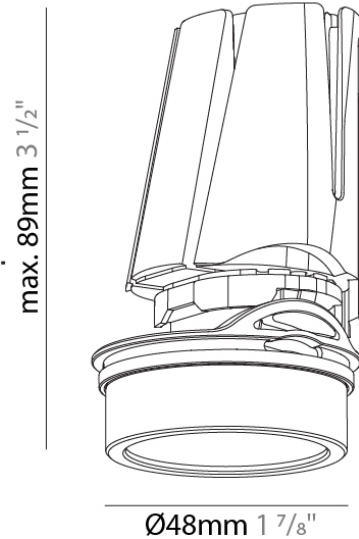

A3MAGPRO-REC-SYS COMPONENTS RECESSED

A35771-

DESCRIPTION

Magiq Pro - IP44 - 48mm / 1 7/8" - 10.9W LED (Zhaga Standard) - 2700K / 3000K / 4000K - Beam Angle 14° - Dimmable

GENERAL

Series: Magiq Pro
Subseries: Magiq Pro
Partner: Prolicht
Division: Architectural
Installation: Recessed
Product Type: Ceiling Recessed
Mounting Location: Ceiling
Light Distribution: Adjustable / Downlight

PHYSICAL

Aperture Sizes - Downlights: 1"
Shape: Round
Diameter (mm): 48
Diameter (in): 1 7/8
Height (mm): 89
Height (in): 3 1/2
Min. Recessing Depth (mm): 105
Min. Recessing Depth (in): 4 1/8
Weight (kg): 0.184
Weight (lbs): 0.4
Fixture Finish: WHI / BLK
Fixture Material: Aluminum Die Cast

ELECTRICAL

Input Wattage Range: 1 - 9 W
Lamp Type: LED (Zhaga Standard)
Input Wattage (W): 9
Total Output Wattage (W): 8.1
Dimming: Tri-Mode (Non-Dimming and Phase Dimming (120Vac only) and 0-10V Dimming)
Driver Included: No
Driver Location: Remote
Driver Type: Constant Current - Universal
Driver Class: Class 2
Input Voltage (V): 120 - 277
Constant Current (mA): 225
Constant Voltage (V): 37.5

LED

Delivered Lumen Range: 100 - 499 lm
Color Temperature (°K): 2700 / 3000 / 4000
Max. Delivered Lumen (lm): 313 / 333 / 349
Nominal Lumen (lm): 658 / 700 / 734
CRI: >90 CRI
Lamp Life (hrs): 50000

OPTICAL

Reflector°: 14
Adjustability: Rotational 350°; Tilt 13°

RATINGS AND CERTIFICATIONS

Certified By: CSA Certified to UL and CSA Standards
IP rating: IP44