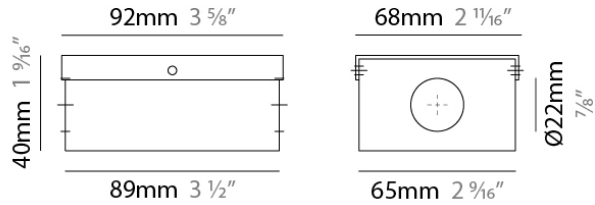

PROJECT	
TYPE	
NOTES	
QUANTITY	
DATE	

A3MAGPRO-REC-SYS COMPONENTS

ENCP4

DESCRIPTION

Empty Metal Enclosure for Driver - IP20 - Indoor Rated

GENERAL

Division: Architectural

PHYSICAL

Shape: Rectangle

Length (mm): 92

Length (in): 3 ⁵/₈

Width (mm): 68

Width (in): 2 ¹¹/₁₆

Height (mm): 40

Height (in): 1 ⁵/₁₆

Screws: A4 stainless steel

Fixture Material: Metal

RATINGS AND CERTIFICATIONS

IP rating: IP20