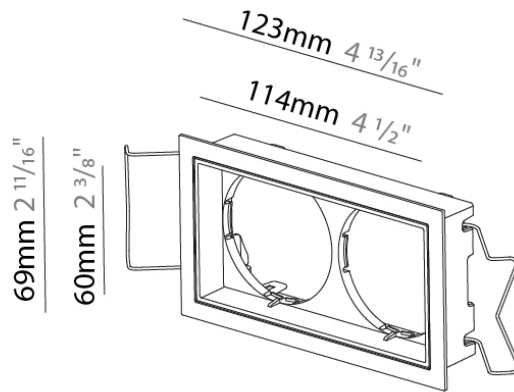

PROJECT
TYPE
NOTES
QUANTITY
DATE

A3MAGPRO-REC-SYS COMPONENTS RECESSED

A380153-

DESCRIPTION

Magiq Pro - Recessing Frame - 114mm x 60mm

GENERAL

Series: Magiq Pro
Subseries: Magiq Pro
Brand: Prolicht
Division: Architectural
Mounting Type: Recessed
Mounting Location: Ceiling
Subcategory: Modular Systems

PHYSICAL

Shape: Square
Length (mm): 114
Length (in): 4 1/2
Width (mm): 60
Width (in): 2 3/8
Height (mm): 30
Height (in): 1 3/16
Ceiling Thickness (mm): 10 / 12.5 / 15 / 25
Ceiling Thickness (in): 3/8 or 1/2 or 9/16 or 1
Weight (kg): 0.061
Weight (lbs): 0.13
Fixture Finish: SSR / BKV / CWI / CRY / HAB / UFT / ITA / RUA / FTG / MYG / LOD / PUS / FRO / FUP / KIA / POP / BLS / SPG / MEY / GOH / GUM / CHC / COM / ABZ / JAG / OBR / MOS / ROR
Holder Finish: WHI / BLK
Fixture Material: Aluminum
Cut-out Measurements: 116mm / 4 9/16" x 62mm / 2 7/16"

RATINGS AND CERTIFICATIONS

Certified By: CSA Certified to UL and CSA Standards
IP rating: IP20