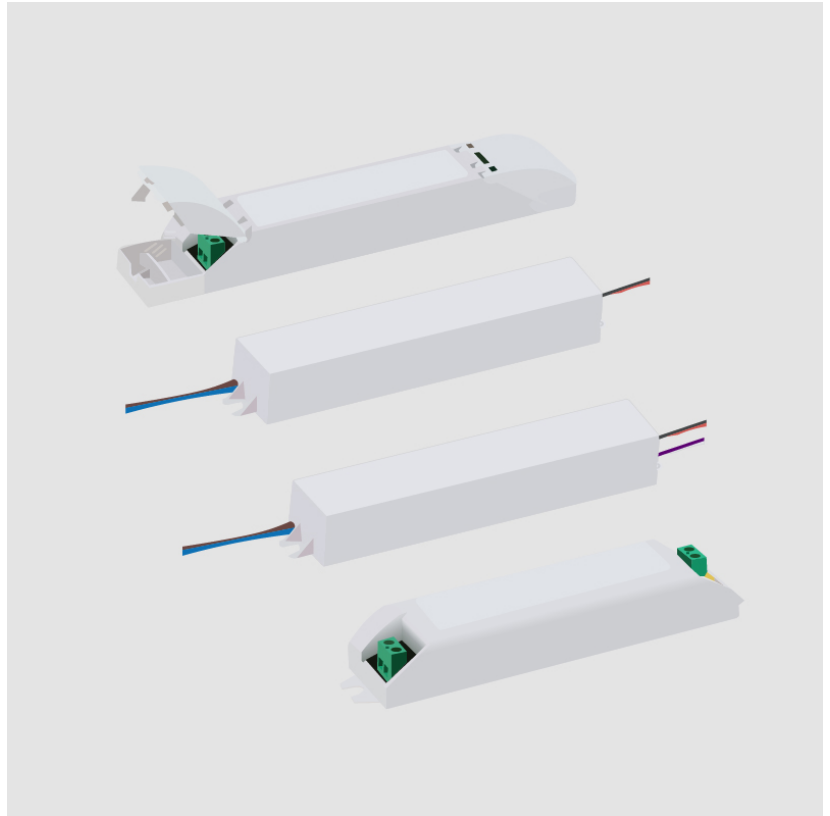

A3MAGPRO-REC-SYS COMPONENTS

DPH0160SEHT

DESCRIPTION

Hatch - XTC16-0350P-UNV-I - Phase Dimming @120Vac only - Dim-to-Off - 3.5-16W - 175-350mA - 120-277Vac - LED power supply -Used with ENCP5 -Available with IP68-Outdoor Rated - ENCP20, ENCP22

GENERAL

Division: Architectural : Components : LED Drivers

PHYSICAL

Length (mm): 85.4

Length (in): 3 ²³/₆₄

Width (mm): 41.9

Width (in): 1 ²¹/₃₂

Height (mm): 25.6

Height (in): 1 ¹/₆₄

Fixture Material: Plastic

ELECTRICAL

Lamp Type: LED

Input Wattage (W): 19

Total Output Wattage (W): 3.5-16

Dimming: Phase Dimming (120Vac Only)

Driver Type: Constant Current - Universal

Driver Class: Class 2

Input Voltage (V): 120 - 277

Constant Current (MA): 175-350

Constant Voltage (V): 20-46

Upon Request: Phase dimming @120Vac only

LED

Efficiency (%): >85%

RATINGS AND CERTIFICATIONS

Certified By: UR Listed

IP rating: Dry / Damp