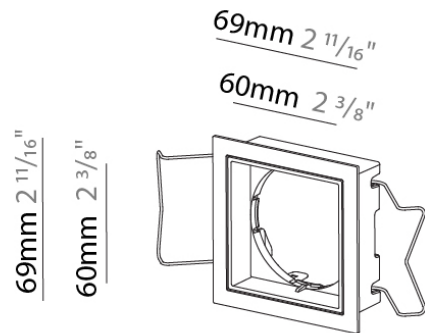

PROJECT	
TYPE	
NOTES	
QUANTITY	
DATE	

A3MAGPRO-REC-SYS COMPONENTS RECESSED

A380152-

DESCRIPTION
Magiq Pro - Recessing Frame - 60mm x 60mm

GENERAL
Series: Magiq Pro
Subseries: Magiq Pro
Partner: Prolicht
Division: Architectural
Installation: Recessed
Product Type: Modular Systems
Mounting Location: Ceiling

PHYSICAL
Shape: Square
Length (mm): 60
Length (in): 2 3/8
Width (mm): 60
Width (in): 2 3/8
Height (mm): 30
Height (in): 1 3/16
Ceiling Thickness (mm): 10 / 12.5 / 15 / 25
Ceiling Thickness (in): 3/8 or 1/2 or 9/16 or 1
Weight (kg): 0.04
Weight (lbs): 0.09
Fixture Finish: SSR / BKV / CWI / CRY / HAB / UFT / ITA / RUA / FTG / MYG / LOD / PUS / FRO / FUP / KIA / POP / BLS / SPG / MEY / GOH / CHC / COM / ABZ / JAG / OBR / MOS / ROR
Holder Finish: WHI / BLK
Fixture Material: Aluminum
Cut-out Measurements: 62mm / 2 7/16" x 62mm / 2 7/16"

RATINGS AND CERTIFICATIONS
Certified By: CSA Certified to UL and CSA Standards
IP rating: IP20