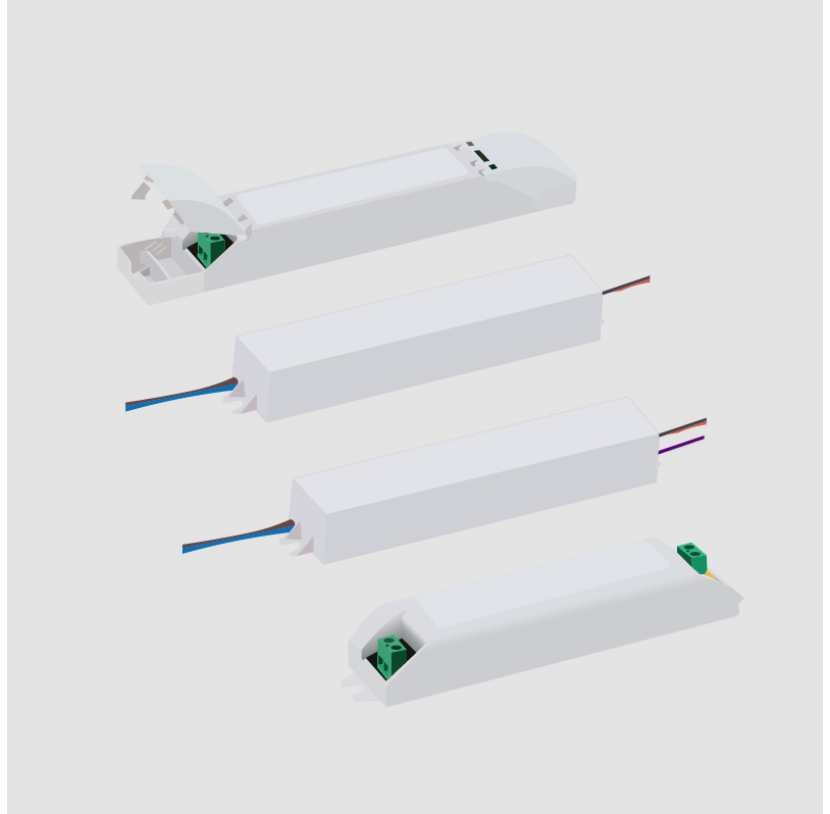

A3MAGPRO-REC-SYS COMPONENTS

PROJECT

TYPE

NOTES

QUANTITY

DATE

DVO0160SETHR

DESCRIPTION

Hatch - XRC16-0350Z-UNV-I - 0-10Vdc Dimming - 175-350mA - 4.2-16W - 120-277Vac - LED power supply -Used with ENCP5 - Available with IP68-Outdoor Rated -ENCP20, ENCP22

PHYSICAL

Length (mm): 101.6

Length (in): 4

Width (mm): 48.3

Width (in): 1 ²⁹/₃₂

Height (mm): 33.1

Height (in): 1 ¹⁹/₆₄

Weight (kg): 0.26

Weight (lbs): 0.57

Fixture Material: Plastic

ELECTRICAL

Lamp Type: LED

Input Wattage (W): 19

Total Output Wattage (W): 4.2-16

Dimming: 0-10V Dimming

Driver Type: Constant Current - Universal

Driver Class: Class 2

Input Voltage (V): 120 - 277

Constant Current (MA): 175-350

Constant Voltage (V): 24-46

RATINGS AND CERTIFICATIONS

Certified By: UR Listed

IP rating: Dry / Damp