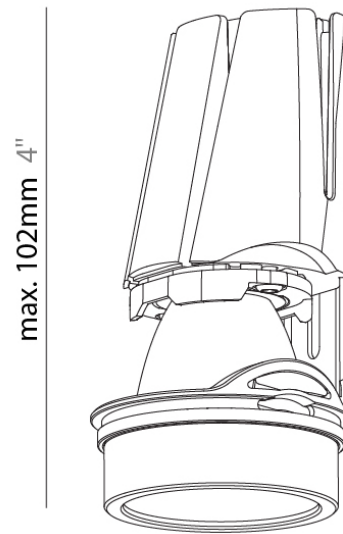

GENERAL

Series: Magiq Pro
Subseries: Magiq Pro
Brand: Prolicht
Division: Architectural
Mounting Type: Recessed
Mounting Location: Ceiling
Subcategory: Modular Systems

PHYSICAL

Shape: Round
Diameter (mm): 48
Diameter (in): 1 7/8
Height (mm): 89
Height (in): 3 1/2
Min. Recessing Depth (mm): 105
Min. Recessing Depth (in): 4 1/8
Light Distribution: Adjustable / Downlight
Weight (kg): 0.181
Weight (lbs): 0.4
Fixture Finish: WHI / BLK
Fixture Material: Aluminum Die Cast

ELECTRICAL

Input Wattage Range: 10 - 19 W
Lamp Type: LED (Zhaga Standard)
Input Wattage (W): 10.9
Total Output Wattage (W): 9.1
Dimming: Non-Dimming / Phase Dimming (120Vac only) / 0-10V Dimming
Driver Included: No
Driver Location: Remote
Driver Type: Constant Current - Universal
Driver Class: Class 2
Input Voltage (V): 120 - 277
Constant Current (MA): 500

LED

Delivered Lumen Range: 500 - 999 lm
Color Temperature (°K): 2700/3000/4000/Tunable White
Max. Delivered Lumen (lm): 886 / 931 / 944 / 696
Nominal Lumen (lm): 1016 / 1068 / 1082 / 810
CRI: >90 CRI
Lamp Life (hrs): 50000

OPTICAL

Reflector°: 34 / 52 / 68
Optic°: No Lens / Linear Spread Lens / Spread Lens / Honeycomb Louvre
Adjustability: Rotational 350°; Tilt 13°

RATINGS AND CERTIFICATIONS

Certified By: CSA Certified to UL and CSA Standards
IP rating: IP20

Ø 48mm 1 7/8"

355°

12.5°

min. 105