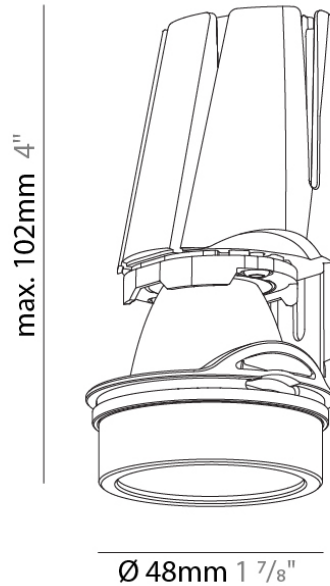

GENERAL

Series: Magiq Pro
Subseries: Magiq Pro
Partner: Prolicht
Division: Architectural
Installation: Recessed
Product Type: Ceiling Recessed
Mounting Location: Ceiling
Light Distribution: Adjustable / Downlight

PHYSICAL

Aperture Sizes - Downlights: 1"
Shape: Round
Diameter (mm): 48
Diameter (in): 1 7/8
Height (mm): 89
Height (in): 3 1/2
Min. Recessing Depth (mm): 105
Min. Recessing Depth (in): 4 1/8
Weight (kg): 0.181
Weight (lbs): 0.4
Fixture Finish: WHI / BLK
Fixture Material: Aluminum Die Cast

ELECTRICAL

Input Wattage Range: 10 - 19 W
Lamp Type: LED (Zhaga Standard)
Input Wattage (W): 10.9
Total Output Wattage (W): 9.1
Dimming: Non-Dimming / Phase Dimming (120Vac only) / 0-10V Dimming
Driver Included: No
Driver Location: Remote
Driver Type: Constant Current - Universal
Driver Class: Class 2
Input Voltage (V): 120 - 277
Constant Current (mA): 500
Constant Voltage (V): 18

LED

Delivered Lumen Range: 500 - 999 lm
Color Temperature (°K): 2700/3000/4000/Tunable White
Max. Delivered Lumen (lm): 835 / 878 / 889 / 655
Nominal Lumen (lm): 1016 / 1068 / 1082 / 810
CRI: >90 CRI
Lamp Life (hrs): 50000

OPTICAL

Reflector: 34 / 52 / 68
Optic: No Lens / Linear Spread Lens / Spread Lens / Honeycomb Louvre
Adjustability: Rotational 350°; Tilt 13°

RATINGS AND CERTIFICATIONS

Certified By: CSA Certified to UL and CSA Standards
IP rating: IP44