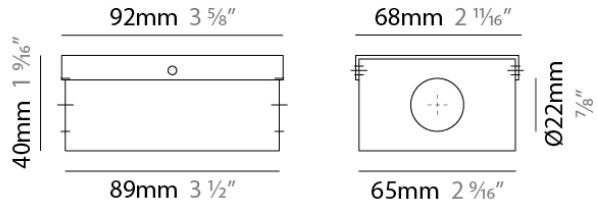

PHYSICAL

Length (mm): 101.6

Length (in): 4

Width (mm): 48.3

Width (in): 1 ²⁹/₃₂

Height (mm): 33.1

Height (in): 1 ¹⁹/₆₄

Weight (kg): 0.26

Width (mm): 68

Width (in): 2 ¹¹/₁₆

Height (mm): 40

Height (in): 1 ⁹/₁₆

Screws: A4 stainless steel

Fixture Material: Metal

RATINGS AND CERTIFICATIONS

IP rating: IP20

Shape: Rectangle

Length (mm): 191

Length (in): 7 1/2"

Width (mm): 55

Width (in): 2 3/16"

Height (mm): 54

Height (in): 2 1/8"

Fixture Material: Metal