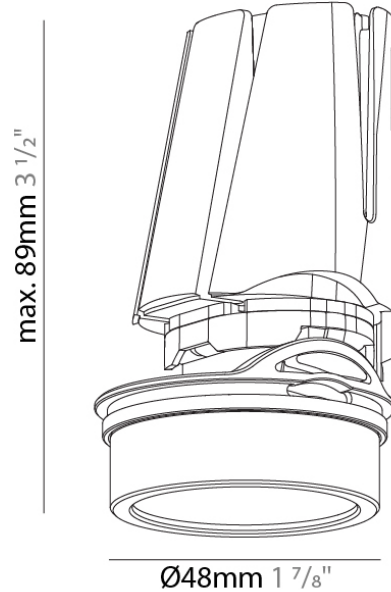

A3MAGPRO-REC-SYS COMPONENTS RECESSED

A35770-

DESCRIPTION

Magiq Pro - Wallwash IP44 - 48mm / 1 7/8" - 10.9W LED (Zhaga Standard) - 2700K / 3000K / 4000K

GENERAL

Series: Magiq Pro
Subseries: Magiq Pro Wallwash
Brand: Prolicht
Division: Architectural
Mounting Type: Recessed
Mounting Location: Ceiling
Subcategory: Modular Systems

PHYSICAL

Shape: Round
Diameter (mm): 48
Diameter (in): 1 7/8
Height (mm): 89
Height (in): 3 1/2
Min. Recessing Depth (mm): 105
Min. Recessing Depth (in): 4 1/8
Light Distribution: Adjustable / Downlight
Weight (kg): 0.185
Weight (lbs): 0.41
Fixture Finish: WHI / BLK
Fixture Material: Aluminum

ELECTRICAL

Input Wattage Range: 10 - 19 W
Lamp Type: LED (Zhaga Standard)
Input Wattage (W): 10.9
Total Output Wattage (W): 9.1
Dimming: Non-Dimming / Phase Dimming (120Vac only) / 0-10V Dimming
Driver Included: No
Driver Location: Remote
Driver Type: Constant Current - Universal
Driver Class: Class 2
Input Voltage (V): 120 - 277
Constant Current (mA): 500
Constant Voltage (V): 18

LED

Delivered Lumen Range: 500 - 999 lm
Color Temperature (°K): 2700/3000/4000/Tunable White
Max. Delivered Lumen (lm): 856 / 900 / 912 / 492
Nominal Lumen (lm): 1016 / 1068 / 1082 / 810
CRI: >90 CRI
Lamp Life (hrs): 50000

OPTICAL

Adjustability: Rotational 350°; Tilt 13°

RATINGS AND CERTIFICATIONS

Certified By: CSA Certified to UL and CSA Standards
IP rating: IP44