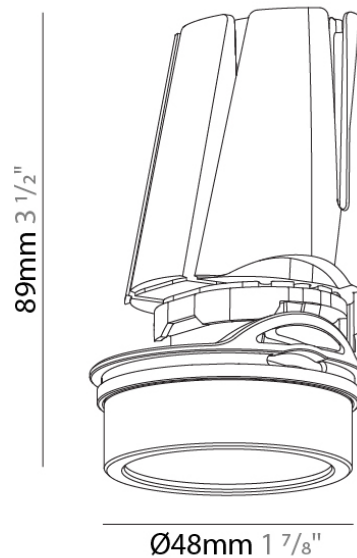

A3MAGPRO-REC-SYS COMPONENTS RECESSED

A35768-

DESCRIPTION

Magiq Pro - Spot - 48mm / 1 7/8" - 9W LED (Zhaga Standard) - 2700K / 3000K / 4000K - Reflector 14°

GENERAL

Series: Magiq Pro
Subseries: Magiq Pro
Partner: Prolight
Division: Architectural
Installation: Recessed
Product Type: Ceiling Recessed
Mounting Location: Ceiling
Light Distribution: Adjustable / Downlight

PHYSICAL

Aperture Sizes - Downlights: 1"
Shape: Round
Diameter (mm): 48
Diameter (in): 1 7/8
Height (mm): 89
Height (in): 3 1/2
Min. Recessing Depth (mm): 105
Min. Recessing Depth (in): 4 1/8
Weight (kg): 0.184
Weight (lbs): 0.4
Fixture Finish: WHI / BLK
Fixture Material: Aluminum Die Cast

ELECTRICAL

Input Wattage Range: 1 - 9 W
Lamp Type: LED (Zhaga Standard)
Input Wattage (W): 9
Total Output Wattage (W): 8.1
Dimming: Tri-Mode (Non-Dimming and Phase Dimming (120Vac only) and 0-10V Dimming)
Driver Included: No
Driver Location: Remote
Driver Type: Constant Current - Universal
Driver Class: Class 2
Input Voltage (V): 120 - 277
Constant Current (mA): 225
Constant Voltage (V): 37.5

LED

Delivered Lumen Range: 100 - 499 lm
Color Temperature (°K): 2700 / 3000 / 4000
Max. Delivered Lumen (lm): 313 / 333 / 349
Nominal Lumen (lm): 658 / 700 / 734
CRI: >90 CRI
Lamp Life (hrs): 50000

OPTICAL

Reflector°: 14
Adjustability: Rotational 350°; Tilt 13°

RATINGS AND CERTIFICATIONS

Certified By: CSA Certified to UL and CSA Standards
IP rating: IP20

355°

12.5°

min. 105