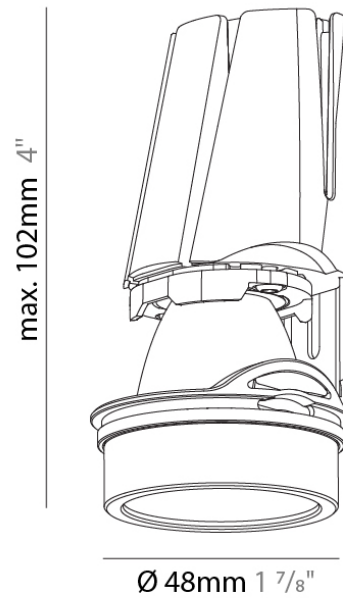

GENERAL

Series: Magiq Pro
Subseries: Magiq Pro
Partner: Prolicht
Division: Architectural
Installation: Recessed
Product Type: Ceiling Recessed
Mounting Location: Ceiling
Light Distribution: Adjustable / Downlight

PHYSICAL

Aperture Sizes - Downlights: 1"
Shape: Round
Diameter (mm): 48
Diameter (in): 1 7/8
Height (mm): 89
Height (in): 3 1/2
Min. Recessing Depth (mm): 105
Min. Recessing Depth (in): 4 1/8
Weight (kg): 0.181
Weight (lbs): 0.4
Fixture Finish: WHI / BLK
Fixture Material: Aluminum Die Cast

ELECTRICAL

Input Wattage Range: 10 - 19 W
Lamp Type: LED (Zhaga Standard)
Input Wattage (W): 10.9
Total Output Wattage (W): 9.1
Dimming: Non-Dimming / Phase Dimming (120Vac only) / 0-10V Dimming
Driver Included: No
Driver Location: Remote
Driver Type: Constant Current - Universal
Driver Class: Class 2
Input Voltage (V): 120 - 277
Constant Current (mA): 500

LED

Delivered Lumen Range: 500 - 999 lm
Color Temperature (°K): 2700/3000/3500/4000/Tunable White
Max. Delivered Lumen (lm): 886 / 931 / 944 / 696
Nominal Lumen (lm): 1016 / 1068 / 1082 / 810
CRI: >90 CRI
Lamp Life (hrs): 50000

OPTICAL

Reflector°: 34 / 52 / 68
Optic°: No Lens / Linear Spread Lens / Spread Lens / Honeycomb Louvre
Adjustability: Rotational 350°; Tilt 13°

RATINGS AND CERTIFICATIONS

Certified By: CSA Certified to UL and CSA Standards
IP rating: IP20