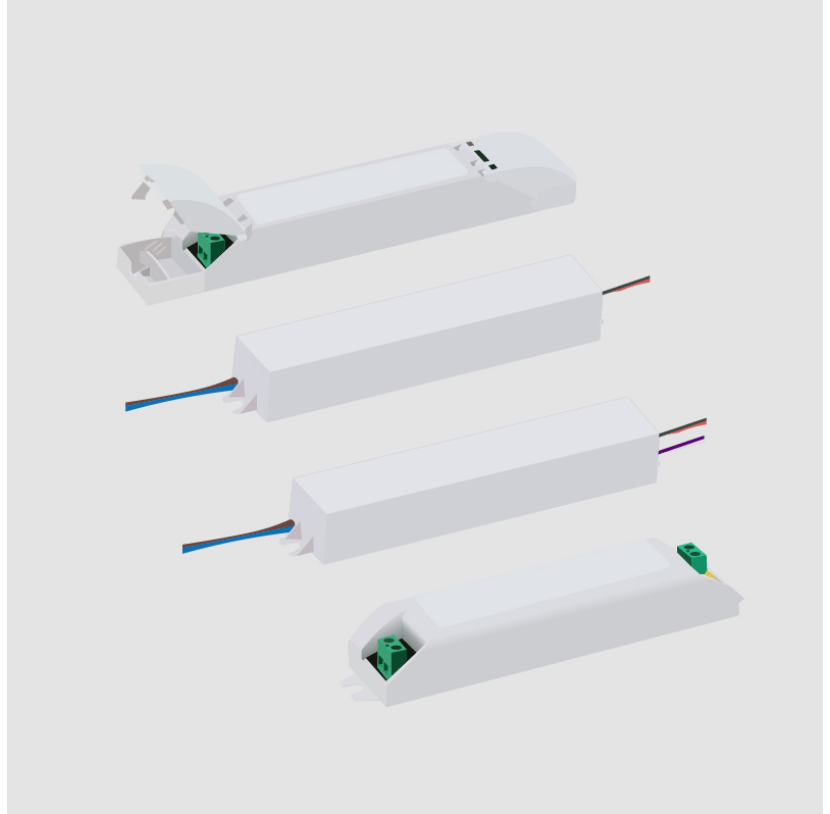

A3MAGPRO-REC-SYS COMPONENTS

DPH0160SEHT

DESCRIPTION

Hatch - XTC16-0350P-UNV-I - Phase Dimming @120Vac only - Dim-to-Off - 3.5-16W - 175-350mA - 120-277Vac - LED power supply -Used with ENCP5 -Available with IP68-Outdoor Rated - ENCP20, ENCP22

GENERAL

Division: Architectural : Components : LED Drivers

PHYSICAL

Length (mm): 85.4

Length (in): 3 ²³/₆₄

Width (mm): 41.9

Width (in): 1 ²¹/₃₂

Height (mm): 25.6

Height (in): 1 ¹/₆₄

Fixture Material: Plastic

ELECTRICAL

Lamp Type: LED

Input Wattage (W): 19

Total Output Wattage (W): 3.5-16

Dimming: Phase Dimming (120Vac Only)

Driver Type: Constant Current - Universal

Driver Class: Class 2

Input Voltage (V): 120 - 277

Constant Current (MA): 175-350

Constant Voltage (V): 20-46

Upon Request: Phase dimming @120Vac only

LED

Efficiency (%): >85%

RATINGS AND CERTIFICATIONS

Certified By: UR Listed

IP rating: Dry / Damp