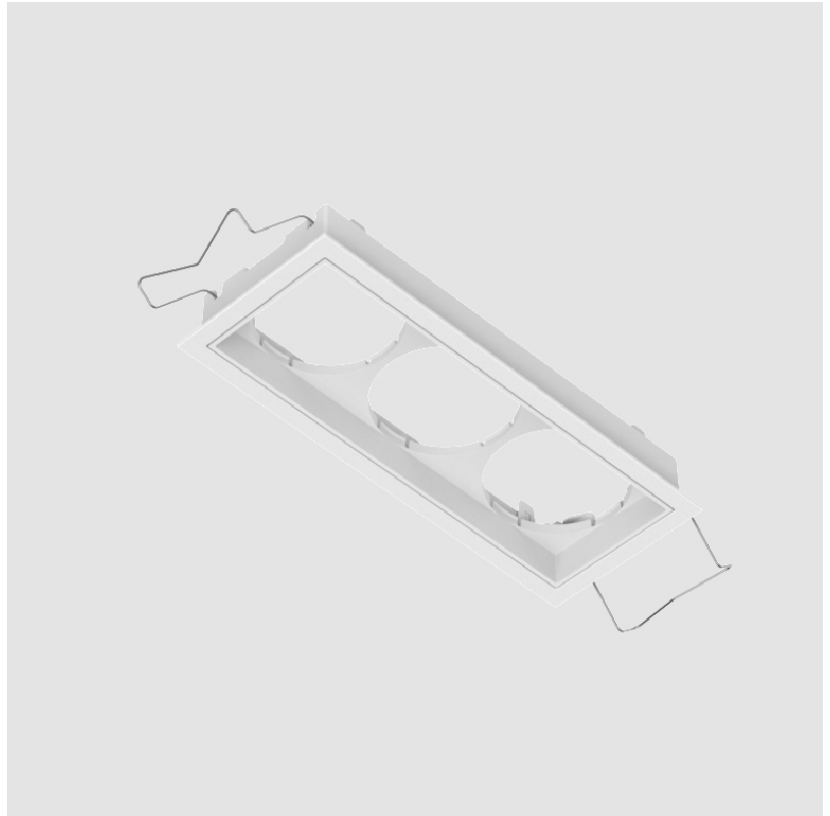

PROJECT	
TYPE	
NOTES	
QUANTITY	
DATE	

A3MAGPRO-REC-SYS COMPONENTS RECESSED

A380154-

DESCRIPTION

Magiq Pro - Recessing Frame - 168mm x 60mm

GENERAL

Series: Magiq Pro
Subseries: Magiq Pro
Partner: Prolicht
Division: Architectural
Installation: Recessed
Product Type: Modular Systems
Mounting Location: Ceiling

PHYSICAL

Shape: Square
Length (mm): 168
Length (in): 6 ⁵/₈
Width (mm): 60
Width (in): 2 ³/₈
Height (mm): 30
Height (in): 1 ³/₁₆
Ceiling Thickness (mm): 10 / 12.5 / 15 / 25
Ceiling Thickness (in): 3/8 or 1/2 or 9/16 or 1
Weight (kg): 0.081
Weight (lbs): 0.18
Fixture Finish: SSR / BKV / CWI / CRY / HAB / UFT / ITA / RUA / FTG / MYG / LOD / PUS / FRO / FUP / KIA / POP / BLS / SPG / MEY / GOH / CHC / COM / ABZ / JAG / OBR / MOS / ROR
Holder Finish: WHI / BLK
Fixture Material: Aluminum
Cut-out Measurements: 170mm / 6 11/16" x 62mm / 2 7/16"

RATINGS AND CERTIFICATIONS

Certified By: CSA Certified to UL and CSA Standards
IP rating: IP20

170mm 6 11/16" x 62mm 2 7/16"