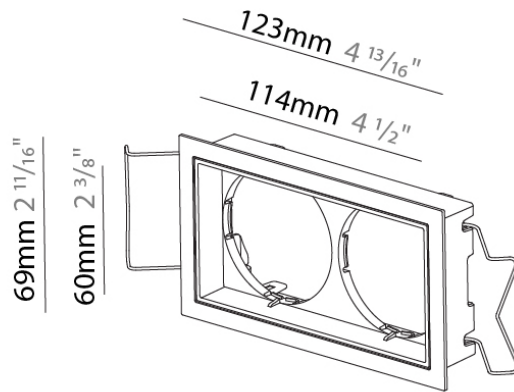

PHYSICAL

Aperture Sizes - Downlights: 1"
 Shape: Round
 Diameter (mm): 48
 Diameter (in): 1 7/8
 Height (mm): 89
 Height (in): 3 1/2
 Min. Recessing Depth (mm): 105
 Min. Recessing Depth (in): 4 1/8
 Weight (kg): 0.181
 Weight (lbs): 0.4
 Fixture Finish: WHI / BLK
 Fixture Material: Aluminum Die Cast

PHYSICAL
Shape: Square
Length (mm): 60
Length (in): 2 3/8
Width (mm): 60
Width (in): 2 3/8
Height (mm): 30
Height (in): 1 3/16
Ceiling Thickness (mm): 10 / 12.5 / 15 / 25
Ceiling Thickness (in): 3/8 or 1/2 or 9/16 or 1
Weight (kg): 0.04
Weight (lbs): 0.09
Fixture Finish: SSR / BKV / CWI / CRY / HAB / UFT / ITA / RUA / FTG / MYG / LOD / PUS / FRO / FUP / KIA / POP / BLS / SPG / MEY / GOH / CHC / COM / ABZ / JAG / OBR / MOS / ROR
Holder Finish: WHI / BLK
Fixture Material: Aluminum
Cut-out Measurements: 62mm / 2 7/16" x 62mm / 2 7/16"

Magiq Pro - Recessing Frame - 114mm x 60mm

GENERAL

Series: Magiq Pro
 Subseries: Magiq Pro
 Partner: Prolicht
 Division: Architectural
 Installation: Recessed
 Product Type: Modular Systems
 Mounting Location: Ceiling

PHYSICAL

Shape: Square
 Length (mm): 114
 Length (in): 4 1/2
 Width (mm): 60
 Width (in): 2 3/8
 Height (mm): 30
 Height (in): 1 3/16
 Ceiling Thickness (mm): 10 / 12.5 / 15 / 25
 Ceiling Thickness (in): 3/8 or 1/2 or 9/16 or 1
 Weight (kg): 0.061
 Weight (lbs): 0.13
 Fixture Finish: SSR / BKV / CWI / CRY / HAB / UFT / ITA / RUA / FTG / MYG / LOD / PUS / FRO / FUP / KIA / POP / BLS / SPG / MEY / GOH / CHC / COM / ABZ / JAG / OBR / MOS / ROR
 Holder Finish: WHI / BLK
 Fixture Material: Aluminum
 Cut-out Measurements: 116mm / 4 9/16" x 62mm / 2 7/16"