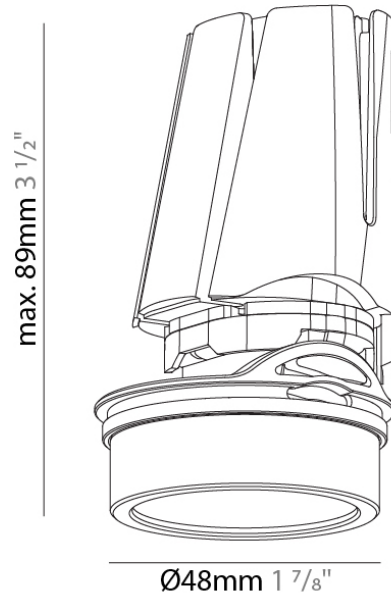

A3MAGPRO-REC-SYS COMPONENTS RECESSED

A35770-

DESCRIPTION

Magiq Pro - Wallwash IP44 - 48mm / 1 7/8" - 10.9W LED (Zhaga Standard) - 2700K / 3000K / 4000K

GENERAL

Series: Magiq Pro
Subseries: Magiq Pro Wallwash
Partner: Prolight
Division: Architectural
Installation: Recessed
Product Type: Ceiling Recessed
Mounting Location: Ceiling
Light Distribution: Adjustable / Downlight

PHYSICAL

Aperture Sizes - Downlights: 1"
Shape: Round
Diameter (mm): 48
Diameter (in): 1 7/8
Height (mm): 89
Height (in): 3 1/2
Min. Recessing Depth (mm): 105
Min. Recessing Depth (in): 4 1/8
Weight (kg): 0.185
Weight (lbs): 0.41
Fixture Finish: WHI / BLK
Fixture Material: Aluminum

ELECTRICAL

Input Wattage Range: 10 - 19 W
Lamp Type: LED (Zhaga Standard)
Input Wattage (W): 10.9
Total Output Wattage (W): 9.1
Dimming: Non-Dimming / Phase Dimming (120Vac only) / 0-10V Dimming
Driver Included: No
Driver Location: Remote
Driver Type: Constant Current - Universal
Driver Class: Class 2
Input Voltage (V): 120 - 277
Constant Current (mA): 500
Constant Voltage (V): 18

LED

Delivered Lumen Range: 500 - 999 lm
Color Temperature (°K): 2700/3000/4000/Tunable White
Max. Delivered Lumen (lm): 856 / 900 / 912 / 492
Nominal Lumen (lm): 1016 / 1068 / 1082 / 810
CRI: >90 CRI
Lamp Life (hrs): 50000

OPTICAL

Adjustability: Rotational 350°; Tilt 13°

RATINGS AND CERTIFICATIONS

Certified By: CSA Certified to UL and CSA Standards
IP rating: IP44