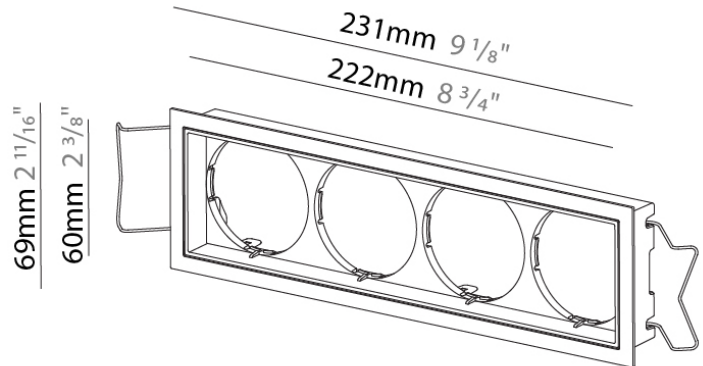

A3MAGPRO-REC-SYS COMPONENTS RECESSED

A380155-

DESCRIPTION

Magiq Pro - Recessing Frame - 222mm x 60mm

GENERAL

Series: Magiq Pro
Subseries: Magiq Pro
Partner: Prolicht
Division: Architectural
Installation: Recessed
Product Type: Modular Systems
Mounting Location: Ceiling

PHYSICAL

Shape: Square
Length (mm): 222
Length (in): 8 3/4
Width (mm): 60
Width (in): 2 3/8
Height (mm): 30
Height (in): 1 3/16
Ceiling Thickness (mm): 10 / 12.5 / 15 / 25
Ceiling Thickness (in): 3/8 or 1/2 or 9/16 or 1
Weight (kg): 0.081
Weight (lbs): 0.18
Fixture Finish: SSR / BKV / CWI / CRY / HAB / UFT / ITA / RUA / FTG / MYG / LOD / PUS / FRO / FUP / KIA / POP / BLS / SPG / MEY / GOH / CHC / COM / ABZ / JAG / OBR / MOS / ROR
Holder Finish: WHI / BLK
Fixture Material: Aluminum
Cut-out Measurements: 224mm / 8 13/16" x 62mm / 2 7/16"

RATINGS AND CERTIFICATIONS

Certified By: CSA Certified to UL and CSA Standards
IP rating: IP20

224mm 8 13/16" x 62mm 2 7/16"