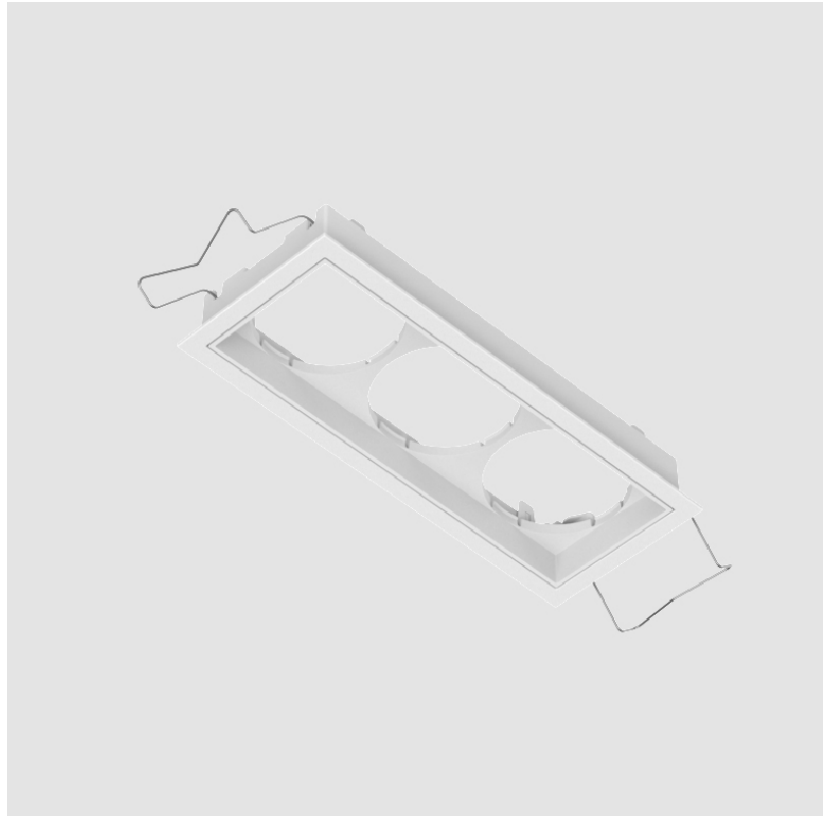

PROJECT	
TYPE	
NOTES	
QUANTITY	
DATE	

A3MAGPRO-REC-SYS COMPONENTS RECESSED

A380154-

DESCRIPTION

Magiq Pro - Recessing Frame - 168mm x 60mm

GENERAL

Series: Magiq Pro
Subseries: Magiq Pro
Brand: Prolicht
Division: Architectural
Mounting Type: Recessed
Mounting Location: Ceiling
Subcategory: Modular Systems

PHYSICAL

Shape: Square
Length (mm): 168
Length (in): 6 ⁵/₈
Width (mm): 60
Width (in): 2 ³/₈
Height (mm): 30
Height (in): 1 ³/₁₆
Ceiling Thickness (mm): 10 / 12.5 / 15 / 25
Ceiling Thickness (in): 3/8 or 1/2 or 9/16 or 1
Weight (kg): 0.081
Weight (lbs): 0.18
Fixture Finish: SSR / BKV / CWI / CRY / HAB / UFT / ITA / RUA / FTG / MYG / LOD / PUS / FRO / FUP / KIA / POP / BLS / SPG / MEY / GOH / GUM / CHC / COM / ABZ / JAG / OBR / MOS / ROR
Holder Finish: WHI / BLK
Fixture Material: Aluminum
Cut-out Measurements: 170mm / 6 11/16" x 62mm / 2 7/16"

RATINGS AND CERTIFICATIONS

Certified By: CSA Certified to UL and CSA Standards
IP rating: IP20

170mm 6 11/16" x 62mm 2 7/16"