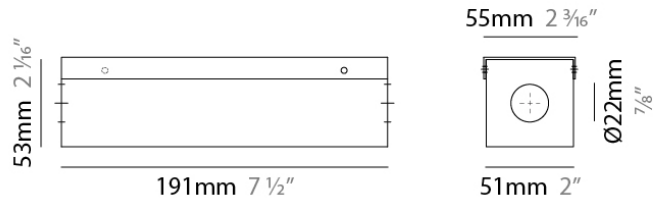

PROJECT	
TYPE	
NOTES	
QUANTITY	
DATE	

A3MAGPRO-REC-SYS COMPONENTS

ENCP5

DESCRIPTION

Empty Metal Enclosure for Driver - IP20 - Indoor Rated

GENERAL

Division: Architectural

PHYSICAL

Shape: Rectangle

Length (mm): 191

Length (in): 7 1/2"

Width (mm): 55

Width (in): 2 3/16"

Height (mm): 54

Height (in): 2 1/8"

Fixture Material: Metal

RATINGS AND CERTIFICATIONS

IP rating: IP20