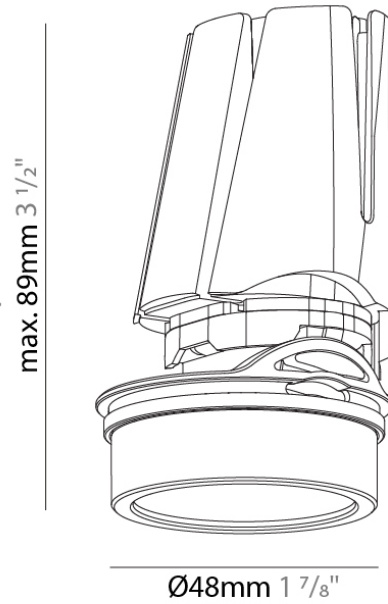

A3MAGPRO-REC-SYS COMPONENTS RECESSED

A35767-

DESCRIPTION

Magiq Pro - Wallwash - 48mm / 1 7/8" - 10.9W LED (Zhaga Standard) - 2700K / 3000K / 4000K

GENERAL

Series: Magiq Pro
Subseries: Magiq Pro Wallwash
Partner: Prolicht
Division: Architectural
Installation: Recessed
Product Type: Ceiling Recessed
Mounting Location: Ceiling
Light Distribution: Adjustable / Downlight

PHYSICAL

Aperture Sizes - Downlights: 1"
Shape: Round
Diameter (mm): 48
Diameter (in): 1 7/8
Height (mm): 89
Height (in): 3 1/2
Min. Recessing Depth (mm): 105
Min. Recessing Depth (in): 4 1/8
Weight (kg): 0.181
Weight (lbs): 0.4
Fixture Finish: WHI / BLK
Fixture Material: Aluminum

ELECTRICAL

Input Wattage Range: 10 - 19 W
Lamp Type: LED (Zhaga Standard)
Input Wattage (W): 10.9
Total Output Wattage (W): 9.1
Dimming: Non-Dimming / Phase Dimming (120Vac only) / 0-10V Dimming
Driver Included: No
Driver Location: Remote
Driver Type: Constant Current - Universal
Driver Class: Class 2
Input Voltage (V): 120 - 277
Constant Current (mA): 500

LED

Delivered Lumen Range: 500 - 999 lm
Color Temperature (°K): 2700/3000/4000/Tunable White
Max. Delivered Lumen (lm): 856 / 900 / 912 / 532
Nominal Lumen (lm): 1016 / 1068 / 1082 / 810
CRI: >90 CRI
Lamp Life (hrs): 50000

OPTICAL

Adjustability: Rotational 350°; Tilt 13°

RATINGS AND CERTIFICATIONS

Certified By: CSA Certified to UL and CSA Standards
IP rating: IP20