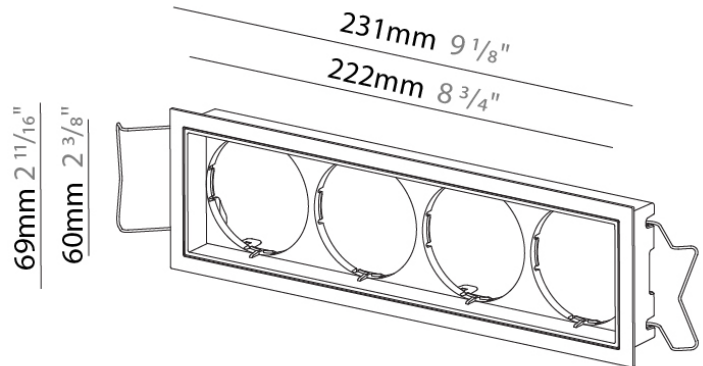

A3MAGPRO-REC-SYS COMPONENTS RECESSED

A380155-

DESCRIPTION

Magiq Pro - Recessing Frame - 222mm x 60mm

GENERAL

Series: Magiq Pro
Subseries: Magiq Pro
Brand: Prolicht
Division: Architectural
Mounting Type: Recessed
Mounting Location: Ceiling
Subcategory: Modular Systems

PHYSICAL

Shape: Square
Length (mm): 222
Length (in): 8 3/4
Width (mm): 60
Width (in): 2 3/8
Height (mm): 30
Height (in): 1 3/16
Ceiling Thickness (mm): 10 / 12.5 / 15 / 25
Ceiling Thickness (in): 3/8 or 1/2 or 9/16 or 1
Weight (kg): 0.081
Weight (lbs): 0.18
Fixture Finish: SSR / BKV / CWI / CRY / HAB / UFT / ITA / RUA / FTG / MYG / LOD / PUS / FRO / FUP / KIA / POP / BLS / SPG / MEY / GOH / GUM / CHC / COM / ABZ / JAG / OBR / MOS / ROR
Holder Finish: WHI / BLK
Fixture Material: Aluminum
Cut-out Measurements: 224mm / 8 13/16" x 62mm / 2 7/16"

RATINGS AND CERTIFICATIONS

Certified By: CSA Certified to UL and CSA Standards
IP rating: IP20

224mm 8 13/16" x 62mm 2 7/16"