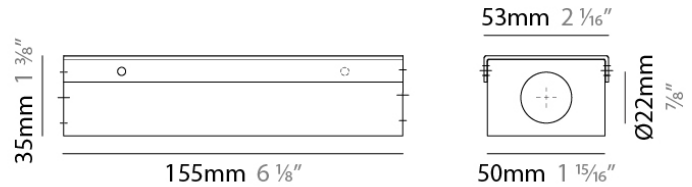

GENERAL
Division: Architectural : Components

PHYSICAL
Shape: Rectangle
Length (mm): 197
Length (in): 7 ¾
Width (mm): 41
Width (in): 1 ⅝
Height (mm): 41
Height (in): 1 ⅝
Screws: A4 stainless steel
Fixture Material: Metal

PHYSICAL

Shape: Rectangle

Length (mm): 155

Length (in): 6 ¹/₈"

Width (mm): 54

Width (in): 2 ¹/₈"

Height (mm): 36

Height (in): 1 ³/₈"

PHYSICAL
 Shape: Rectangle
 Length (mm): 92
 Length (in): 3 ⁵/₈
 Width (mm): 68
 Width (in): 2 ¹/₁₆
 Height (mm): 40
 Height (in): 1 ⁹/₁₆
 Screws: A4 stainless steel
 Fixture Material: Metal

RATINGS AND CERTIFICATIONS
 IP rating: IP20