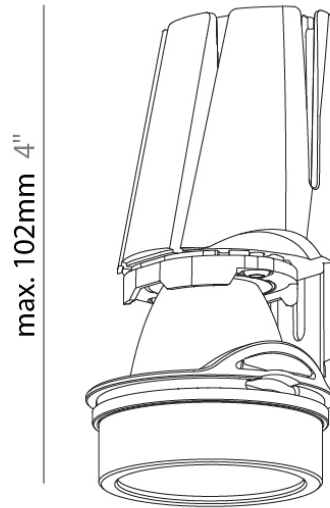

GENERAL

Series: Magiq Pro

Subseries: Magiq Pro

Brand: Prolicht

Division: Architectural

Mounting Type: Recessed

Mounting Location: Ceiling

Subcategory: Modular Systems

PHYSICAL

Shape: Round

Diameter (mm): 48

Diameter (in): 1 7/8

Height (mm): 89

Height (in): 3 1/2

Min. Recessing Depth (mm): 105

Min. Recessing Depth (in): 4 1/8

Light Distribution: Adjustable / Downlight

Weight (kg): 0.181

Weight (lbs): 0.4

Fixture Finish: WHI / BLK

Fixture Material: Aluminum Die Cast

ELECTRICAL

Input Wattage Range: 10 - 19 W

Lamp Type: LED (Zhaga Standard)

Input Wattage (W): 10.9

Total Output Wattage (W): 9.1

Dimming: Non-Dimming / Phase Dimming (120Vac only) / 0-10V Dimming

Driver Included: No

Driver Location: Remote

Driver Type: Constant Current - Universal

Driver Class: Class 2

Input Voltage (V): 120 - 277

Constant Current (mA): 500

Constant Voltage (V): 18

LED

Delivered Lumen Range: 500 - 999 lm

Color Temperature (°K): 2700/3000/4000/Tunable White

Max. Delivered Lumen (lm): 835 / 878 / 889 / 655

Nominal Lumen (lm): 1016 / 1068 / 1082 / 810

CRI: >90 CRI

Lamp Life (hrs): 50000

OPTICAL

Reflector°: 34 / 52 / 68

Optic°: No Lens / Linear Spread Lens / Spread Lens / Honeycomb Louvre

Adjustability: Rotational 350°; Tilt 13°

RATINGS AND CERTIFICATIONS

Certified By: CSA Certified to UL and CSA Standards

IP rating: IP44

max. 102mm 4"

Ø 48mm 1 7/8"

355°

12.5°

min. 105