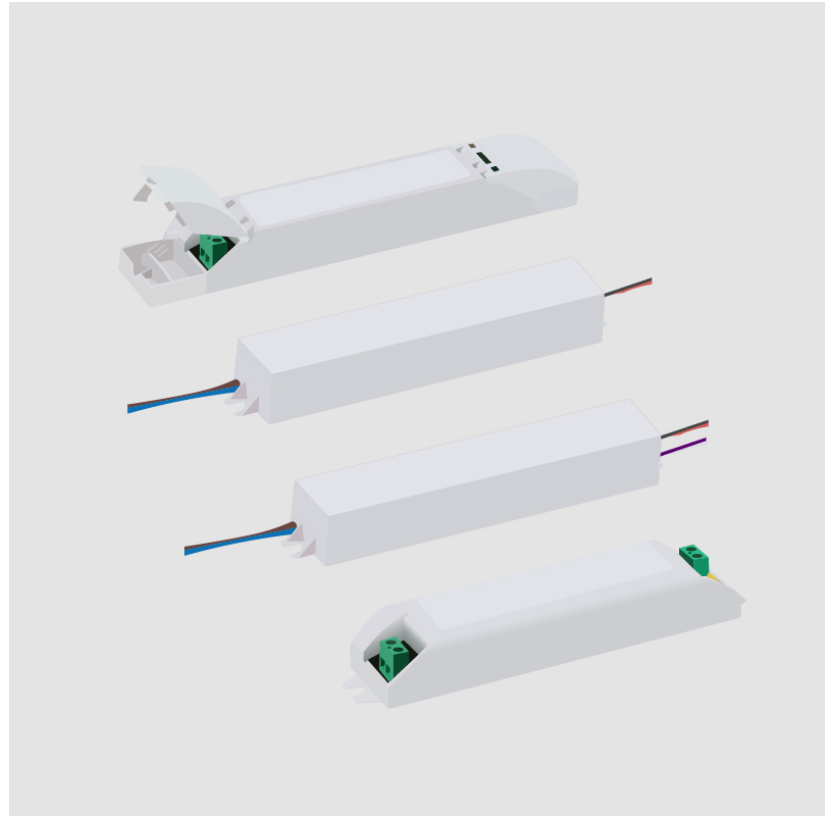

A3MAGPRO-REC-SYS COMPONENTS

DTM0210500ES

DESCRIPTION

ERP - ESS030W-0500-42 - 0-10Vdc & Phase [Leading and Trailing Edge @120Vac only] dimming - 21W - 500mA - 120 / 277Vac - LED power supply -Used with ENCP3 -Available with IP68-Outdoor Rated -ENCP20, ENCP22

GENERAL

Division: Architectural : Components : LED Drivers

PHYSICAL

Length (mm): 84

Length (in): 3 1/2

Width (mm): 40

Width (in): 1

Height (mm): 25.2

Height (in): 9/16

Max. Overall Height (in): 1

Weight (kg): 0.154

Weight (lbs): 0.339

Fixture Material: Plastic

ELECTRICAL

Lamp Type: LED

Total Output Wattage (W): 14-21

Dimming: Tri-Mode (Non-Dimming and Phase Dimming (120Vac only) and 0-10V Dimming)

Driver Type: Constant Current - Universal

Driver Class: Class 2

Input Voltage (V): 120 - 277

Constant Current (MA): 500

Constant Voltage (V): 24-42

RATINGS AND CERTIFICATIONS

Certified By: UR Listed

Code Compliance: Title 24 commercial Installation

IP rating: Dry / Damp