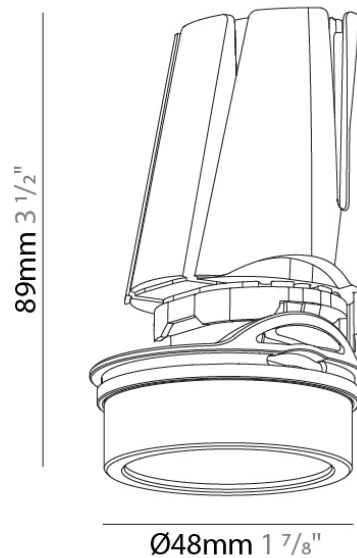

PROJECT	
TYPE	
NOTES	
QUANTITY	
DATE	

A3MAGPRO-REC-SYS COMPONENTS RECESSED

A35768-

DESCRIPTION

Magiq Pro - Spot - 48mm / 1 7/8" - 9W LED (Zhaga Standard) - 2700K / 3000K / 4000K - Reflector 14°

GENERAL

Series: Magiq Pro
Subseries: Magiq Pro
Brand: Prolicht
Division: Architectural
Mounting Type: Recessed
Mounting Location: Ceiling
Subcategory: Modular Systems

PHYSICAL

Shape: Round
Diameter (mm): 48
Diameter (in): 1 7/8
Height (mm): 89
Height (in): 3 1/2
Min. Recessing Depth (mm): 105
Min. Recessing Depth (in): 4 1/8
Light Distribution: Adjustable / Downlight
Weight (kg): 0.184
Weight (lbs): 0.4
Fixture Finish: WHI / BLK
Fixture Material: Aluminum Die Cast

ELECTRICAL

Input Wattage Range: 1 - 9 W
Lamp Type: LED (Zhaga Standard)
Input Wattage (W): 9
Total Output Wattage (W): 8.1
Dimming: Tri-Mode (Non-Dimming and Phase Dimming (120Vac only) and 0-10V Dimming)
Driver Included: No
Driver Location: Remote
Driver Type: Constant Current - Universal
Driver Class: Class 2
Input Voltage (V): 120 - 277
Constant Current (mA): 225
Constant Voltage (V): 37.5

LED

Delivered Lumen Range: 100 - 499 lm
Color Temperature (°K): 2700 / 3000 / 4000
Max. Delivered Lumen (lm): 313 / 333 / 349
Nominal Lumen (lm): 658 / 700 / 734
CRI: >90 CRI
Lamp Life (hrs): 50000

OPTICAL

Reflector°: 14
Adjustability: Rotational 350°; Tilt 13°

RATINGS AND CERTIFICATIONS

Certified By: CSA Certified to UL and CSA Standards
IP rating: IP20

355°

12.5°

min. 105