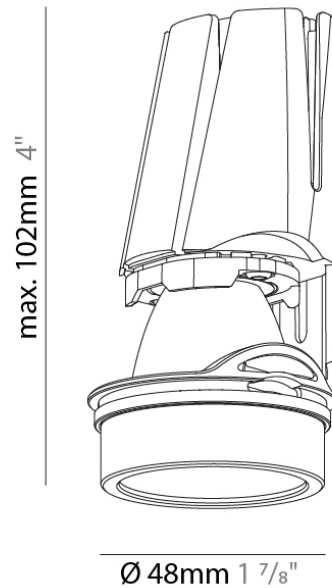

GENERAL

Series: Magiq Pro
Subseries: Magiq Pro
Partner: Prolicht
Division: Architectural
Installation: Recessed
Product Type: Ceiling Recessed
Mounting Location: Ceiling
Light Distribution: Adjustable / Downlight

PHYSICAL

Aperture Sizes - Downlights: 1"
Shape: Round
Diameter (mm): 48
Diameter (in): 1 7/8
Height (mm): 89
Height (in): 3 1/2
Min. Recessing Depth (mm): 105
Min. Recessing Depth (in): 4 1/8
Weight (kg): 0.181
Weight (lbs): 0.4
Fixture Finish: WHI / BLK
Fixture Material: Aluminum Die Cast

ELECTRICAL

Input Wattage Range: 10 - 19 W
Lamp Type: LED (Zhaga Standard)
Input Wattage (W): 10.9
Total Output Wattage (W): 9.1
Dimming: Non-Dimming / Phase Dimming (120Vac only) / 0-10V Dimming
Driver Included: No
Driver Location: Remote
Driver Type: Constant Current - Universal
Driver Class: Class 2
Input Voltage (V): 120 - 277
Constant Current (mA): 500
Constant Voltage (V): 18

LED

Delivered Lumen Range: 500 - 999 lm
Color Temperature (°K): 2700/3000/4000/Tunable White
Max. Delivered Lumen (lm): 835 / 878 / 889 / 655
Nominal Lumen (lm): 1016 / 1068 / 1082 / 810
CRI: >90 CRI
Lamp Life (hrs): 50000

OPTICAL

Reflector: 34 / 52 / 68
Optic: No Lens / Linear Spread Lens / Spread Lens / Honeycomb Louvre
Adjustability: Rotational 350°; Tilt 13°

RATINGS AND CERTIFICATIONS

Certified By: CSA Certified to UL and CSA Standards
IP rating: IP44