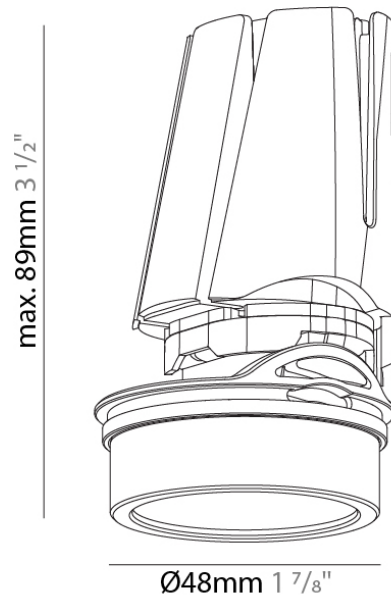

A3MAGPRO-REC-SYS COMPONENTS RECESSED

A35770-

DESCRIPTION

Magiq Pro - Wallwash IP44 - 48mm / 1 7/8" - 10.9W LED (Zhaga Standard) - 2700K / 3000K / 4000K

GENERAL

Series: Magiq Pro
Subseries: Magiq Pro Wallwash
Partner: Prolight
Division: Architectural
Installation: Recessed
Product Type: Ceiling Recessed
Mounting Location: Ceiling
Light Distribution: Adjustable / Downlight

PHYSICAL

Aperture Sizes - Downlights: 1"
Shape: Round
Diameter (mm): 48
Diameter (in): 1 7/8
Height (mm): 89
Height (in): 3 1/2
Min. Recessing Depth (mm): 105
Min. Recessing Depth (in): 4 1/8
Weight (kg): 0.185
Weight (lbs): 0.41
Fixture Finish: WHI / BLK
Fixture Material: Aluminum

ELECTRICAL

Input Wattage Range: 10 - 19 W
Lamp Type: LED (Zhaga Standard)
Input Wattage (W): 10.9
Total Output Wattage (W): 9.1
Dimming: Non-Dimming / Phase Dimming (120Vac only) / 0-10V Dimming
Driver Included: No
Driver Location: Remote
Driver Type: Constant Current - Universal
Driver Class: Class 2
Input Voltage (V): 120 - 277
Constant Current (mA): 500
Constant Voltage (V): 18

LED

Delivered Lumen Range: 500 - 999 lm
Color Temperature (°K): 2700/3000/4000/Tunable White
Max. Delivered Lumen (lm): 856 / 900 / 912 / 492
Nominal Lumen (lm): 1016 / 1068 / 1082 / 810
CRI: >90 CRI
Lamp Life (hrs): 50000

OPTICAL

Adjustability: Rotational 350°; Tilt 13°

RATINGS AND CERTIFICATIONS

Certified By: CSA Certified to UL and CSA Standards
IP rating: IP44