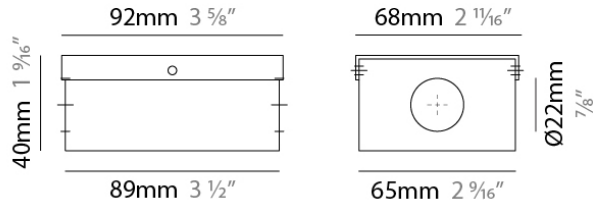

PHYSICAL

Shape: Rectangle

Length (mm): 155

Length (in): 6 ¹/₈"

Width (mm): 54

Width (in): 2 ¹/₈"

Height (mm): 36

Height (in): 1 ³/₈"

PHYSICAL
 Shape: Rectangle
 Length (mm): 92
 Length (in): 3 ⁵/₈
 Width (mm): 68
 Width (in): 2 ¹/₁₆
 Height (mm): 40
 Height (in): 1 ⁹/₁₆
 Screws: A4 stainless steel
 Fixture Material: Metal

RATINGS AND CERTIFICATIONS
 IP rating: IP20