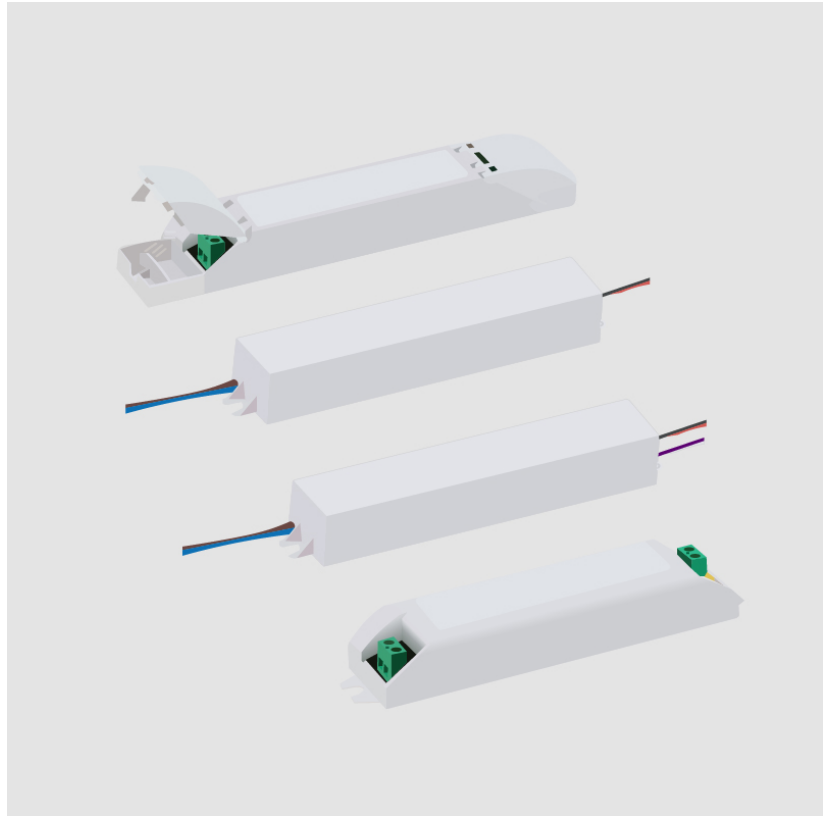

PROJECT
TYPE
NOTES
QUANTITY
DATE

A3MAGPRO-REC-SYS COMPONENTS

DVO0160SETHR

DESCRIPTION

Hatch - XRC16-0350Z-UNV-I - 0-10Vdc Dimming - 175-350mA - 4.2-16W - 120-277Vac - LED power supply -Used with ENCP5 - Available with IP68-Outdoor Rated -ENCP20, ENCP22

PHYSICAL

Length (mm): 101.6
Length (in): 4
Width (mm): 48.3
Width (in): 1 ²⁹/₃₂
Height (mm): 33.1
Height (in): 1 ¹⁹/₆₄
Weight (kg): 0.26
Weight (lbs): 0.57
Fixture Material: Plastic

ELECTRICAL

Lamp Type: LED
Input Wattage (W): 19
Total Output Wattage (W): 4.2-16
Dimming: 0-10V Dimming
Driver Type: Constant Current - Universal
Driver Class: Class 2
Input Voltage (V): 120 - 277
Constant Current (MA): 175-350
Constant Voltage (V): 24-46

RATINGS AND CERTIFICATIONS

Certified By: UR Listed
IP rating: Dry / Damp