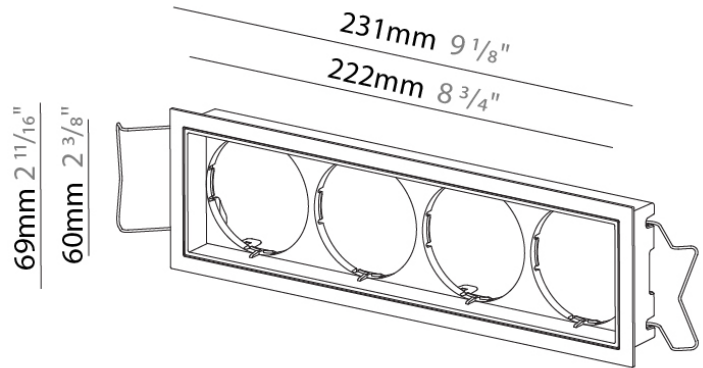

A3MAGPRO-REC-SYS COMPONENTS RECESSED

A380155-

DESCRIPTION
Magiq Pro - Recessing Frame - 222mm x 60mm

GENERAL
Series: Magiq Pro
Subseries: Magiq Pro
Partner: Prolicht
Division: Architectural
Installation: Recessed
Product Type: Modular Systems
Mounting Location: Ceiling

PHYSICAL
Shape: Square
Length (mm): 222
Length (in): 8 3/4
Width (mm): 60
Width (in): 2 3/8
Height (mm): 30
Height (in): 1 3/16
Ceiling Thickness (mm): 10 / 12.5 / 15 / 25
Ceiling Thickness (in): 3/8 or 1/2 or 9/16 or 1
Weight (kg): 0.081
Weight (lbs): 0.18
Fixture Finish: SSR / BKV / CWI / CRY / HAB / UFT / ITA / RUA / FTG / MYG / LOD / PUS / FRO / FUP / KIA / POP / BLS / SPG / MEY / GOH / CHC / COM / ABZ / JAG / OBR / MOS / ROR
Holder Finish: WHI / BLK
Fixture Material: Aluminum
Cut-out Measurements: 224mm / 8 13/16" x 62mm / 2 7/16"

RATINGS AND CERTIFICATIONS
Certified By: CSA Certified to UL and CSA Standards
IP rating: IP20

224mm 8 13/16" x 62mm 2 7/16"