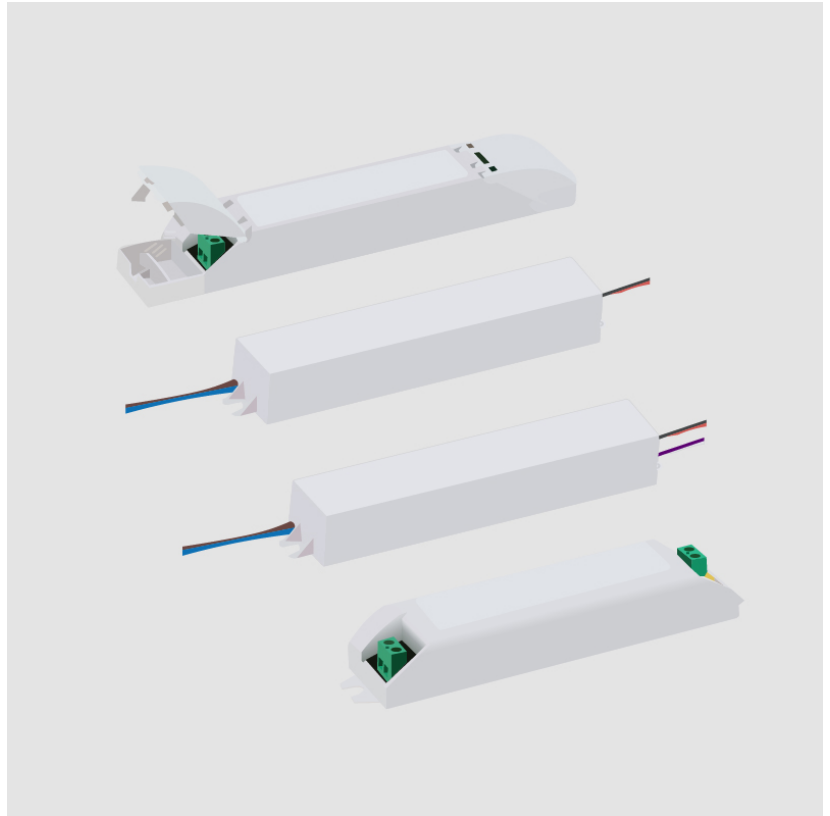

A3MAGPRO-REC-SYS COMPONENTS

DTM0210500ES

DESCRIPTION

ERP - ESS030W-0500-42 - 0-10Vdc & Phase [Leading and Trailing Edge @120Vac only] dimming - 21W - 500mA - 120 / 277Vac - LED power supply -Used with ENCP3 -Available with IP68-Outdoor Rated -ENCP20, ENCP22

GENERAL

Division: Architectural : Components : LED Drivers

PHYSICAL

Length (mm): 84

Length (in): 3 1/2

Width (mm): 40

Width (in): 1

Height (mm): 25.2

Height (in): 9/16

Max. Overall Height (in): 1

Weight (kg): 0.154

Weight (lbs): 0.339

Fixture Material: Plastic

ELECTRICAL

Lamp Type: LED

Total Output Wattage (W): 14-21

Dimming: Tri-Mode (Non-Dimming and Phase Dimming (120Vac only) and 0-10V Dimming)

Driver Type: Constant Current - Universal

Driver Class: Class 2

Input Voltage (V): 120 - 277

Constant Current (MA): 500

Constant Voltage (V): 24-42

RATINGS AND CERTIFICATIONS

Certified By: UR Listed

Code Compliance: Title 24 commercial Installation

IP rating: Dry / Damp