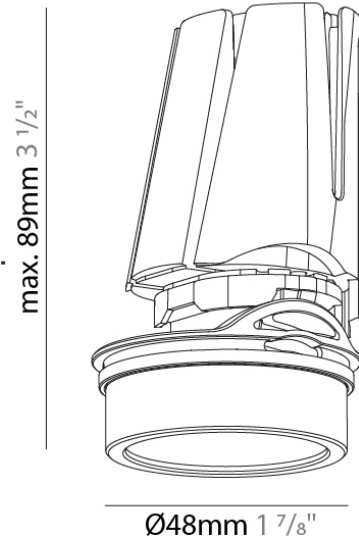

PROJECT	
TYPE	
NOTES	
QUANTITY	
DATE	

A3MAGPRO-REC-SYS COMPONENTS RECESSED

A35771-

DESCRIPTION

Magiq Pro - IP44 - 48mm / 1 7/8" - 10.9W LED (Zhaga Standard) - 2700K / 3000K / 4000K - Beam Angle 14° - Dimmable

GENERAL

Series: Magiq Pro
Subseries: Magiq Pro
Brand: Prolicht
Division: Architectural
Mounting Type: Recessed
Mounting Location: Ceiling
Subcategory: Modular Systems

PHYSICAL

Shape: Round
Diameter (mm): 48
Diameter (in): 1 7/8
Height (mm): 89
Height (in): 3 1/2
Min. Recessing Depth (mm): 105
Min. Recessing Depth (in): 4 1/8
Light Distribution: Adjustable / Downlight
Weight (kg): 0.184
Weight (lbs): 0.4
Fixture Finish: WHI / BLK
Fixture Material: Aluminum Die Cast

ELECTRICAL

Input Wattage Range: 1 - 9 W
Lamp Type: LED (Zhaga Standard)
Input Wattage (W): 9
Total Output Wattage (W): 8.1
Dimming: Tri-Mode (Non-Dimming and Phase Dimming (120Vac only) and 0-10V Dimming)
Driver Included: No
Driver Location: Remote
Driver Type: Constant Current - Universal
Driver Class: Class 2
Input Voltage (V): 120 - 277
Constant Current (MA): 225
Constant Voltage (V): 37.5

LED

Delivered Lumen Range: 100 - 499 lm
Color Temperature (°K): 2700 / 3000 / 4000
Max. Delivered Lumen (lm): 313 / 333 / 349
Nominal Lumen (lm): 658 / 700 / 734
CRI: >90 CRI
Lamp Life (hrs): 50000

OPTICAL

Reflector°: 14
Adjustability: Rotational 350°; Tilt 13°

RATINGS AND CERTIFICATIONS

Certified By: CSA Certified to UL and CSA Standards
IP rating: IP44