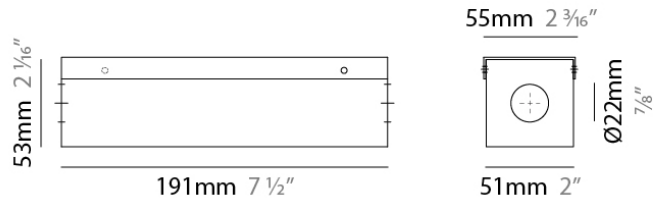

PROJECT
TYPE
NOTES
QUANTITY
DATE

A3MAGPRO-REC-SYS COMPONENTS

ENCP5

DESCRIPTION

Empty Metal Enclosure for Driver - IP20 - Indoor Rated

GENERAL

Division: Architectural

PHYSICAL

Shape: Rectangle

Length (mm): 191

Length (in): 7 1/2"

Width (mm): 55

Width (in): 2 3/16"

Height (mm): 54

Height (in): 2 1/8"

Fixture Material: Metal

RATINGS AND CERTIFICATIONS

IP rating: IP20