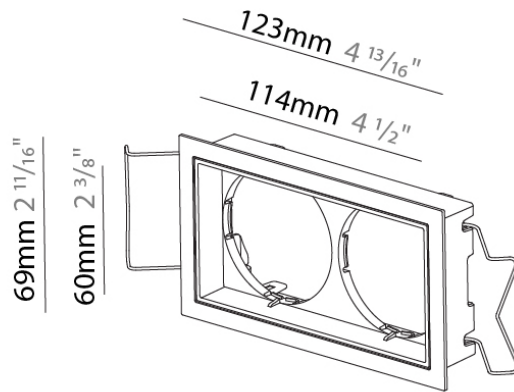

PROJECT
TYPE
NOTES
QUANTITY
DATE

A3MAGPRO-REC-SYS COMPONENTS RECESSED

A380153-

DESCRIPTION

Magiq Pro - Recessing Frame - 114mm x 60mm

GENERAL

Series: Magiq Pro
Subseries: Magiq Pro
Partner: Prolicht
Division: Architectural
Installation: Recessed
Product Type: Modular Systems
Mounting Location: Ceiling

PHYSICAL

Shape: Square
Length (mm): 114
Length (in): 4 1/2
Width (mm): 60
Width (in): 2 3/8
Height (mm): 30
Height (in): 1 3/16
Ceiling Thickness (mm): 10 / 12.5 / 15 / 25
Ceiling Thickness (in): 3/8 or 1/2 or 9/16 or 1
Weight (kg): 0.061
Weight (lbs): 0.13
Fixture Finish: SSR / BKV / CWI / CRY / HAB / UFT / ITA / RUA / FTG / MYG / LOD / PUS / FRO / FUP / KIA / POP / BLS / SPG / MEY / GOH / CHC / COM / ABZ / JAG / OBR / MOS / ROR
Holder Finish: WHI / BLK
Fixture Material: Aluminum
Cut-out Measurements: 116mm / 4 9/16" x 62mm / 2 7/16"

RATINGS AND CERTIFICATIONS

Certified By: CSA Certified to UL and CSA Standards
IP rating: IP20

116mm 4 9/16" x 62mm 2 7/16"