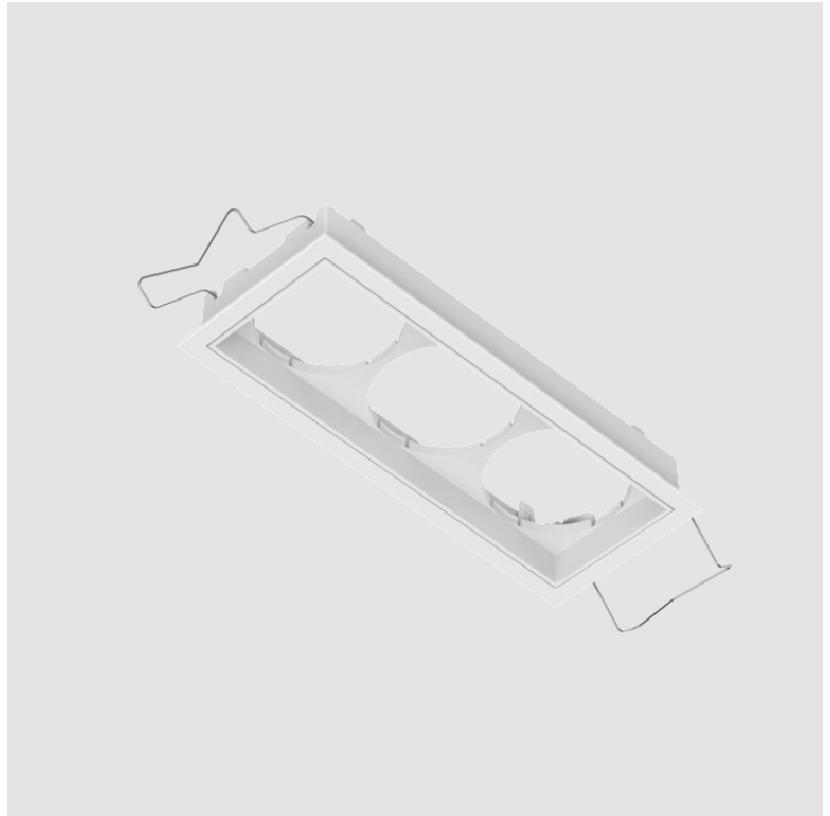

PROJECT	_____
TYPE	_____
NOTES	_____
QUANTITY	_____
DATE	_____

A3MAGPRO-REC-SYS COMPONENTS RECESSED

A380154-

DESCRIPTION
Magiq Pro - Recessing Frame - 168mm x 60mm

GENERAL
Series: Magiq Pro
Subseries: Magiq Pro
Partner: Prolicht
Division: Architectural
Installation: Recessed
Product Type: Modular Systems
Mounting Location: Ceiling

PHYSICAL
Shape: Square
Length (mm): 168
Length (in): 6 5/8
Width (mm): 60
Width (in): 2 3/8
Height (mm): 30
Height (in): 1 3/16
Ceiling Thickness (mm): 10 / 12.5 / 15 / 25
Ceiling Thickness (in): 3/8 or 1/2 or 9/16 or 1
Weight (kg): 0.081
Weight (lbs): 0.18
Fixture Finish: SSR / BKV / CWI / CRY / HAB / UFT / ITA / RUA / FTG / MYG / LOD / PUS / FRO / FUP / KIA / POP / BLS / SPG / MEY / GOH / CHC / COM / ABZ / JAG / OBR / MOS / ROR
Holder Finish: WHI / BLK
Fixture Material: Aluminum
Cut-out Measurements: 170mm / 6 11/16" x 62mm / 2 7/16"

RATINGS AND CERTIFICATIONS
Certified By: CSA Certified to UL and CSA Standards
IP rating: IP20

170mm 6 11/16" x 62mm 2 7/16"