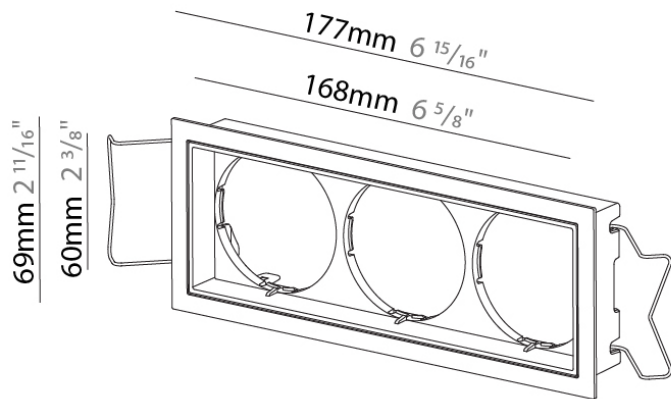

PROJECT	
TYPE	
NOTES	
QUANTITY	
DATE	

A3MAGPRO-REC-SYS COMPONENTS RECESSED

A380154-

DESCRIPTION

Magiq Pro - Recessing Frame - 168mm x 60mm

GENERAL

Series: Magiq Pro
Subseries: Magiq Pro
Brand: Prolicht
Division: Architectural
Mounting Type: Recessed
Mounting Location: Ceiling
Subcategory: Modular Systems

PHYSICAL

Shape: Square
Length (mm): 168
Length (in): 6 ⁵/₈
Width (mm): 60
Width (in): 2 ³/₈
Height (mm): 30
Height (in): 1 ³/₁₆
Ceiling Thickness (mm): 10 / 12.5 / 15 / 25
Ceiling Thickness (in): 3/8 or 1/2 or 9/16 or 1
Weight (kg): 0.081
Weight (lbs): 0.18
Fixture Finish: SSR / BKV / CWI / CRY / HAB / UFT / ITA / RUA / FTG / MYG / LOD / PUS / FRO / FUP / KIA / POP / BLS / SPG / MEY / GOH / GUM / CHC / COM / ABZ / JAG / OBR / MOS / ROR
Holder Finish: WHI / BLK
Fixture Material: Aluminum
Cut-out Measurements: 170mm / 6 11/16" x 62mm / 2 7/16"

RATINGS AND CERTIFICATIONS

Certified By: CSA Certified to UL and CSA Standards
IP rating: IP20

170mm 6 11/16" x 62mm 2 7/16"