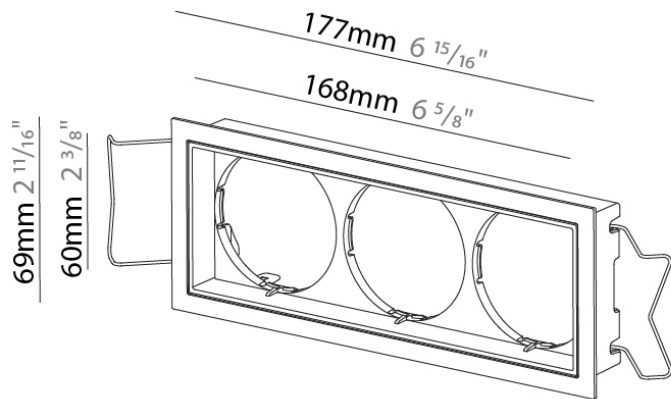

PROJECT	_____
TYPE	_____
NOTES	_____
QUANTITY	_____
DATE	_____

A3MAGPRO-REC-SYS COMPONENTS RECESSED

A380154-

DESCRIPTION
Magiq Pro - Recessing Frame - 168mm x 60mm

GENERAL
Series: Magiq Pro
Subseries: Magiq Pro
Partner: Prolicht
Division: Architectural
Installation: Recessed
Product Type: Modular Systems
Mounting Location: Ceiling

PHYSICAL
Shape: Square
Length (mm): 168
Length (in): 6 5/8
Width (mm): 60
Width (in): 2 3/8
Height (mm): 30
Height (in): 1 3/16
Ceiling Thickness (mm): 10 / 12.5 / 15 / 25
Ceiling Thickness (in): 3/8 or 1/2 or 9/16 or 1
Weight (kg): 0.081
Weight (lbs): 0.18
Fixture Finish: SSR / BKV / CWI / CRY / HAB / UFT / ITA / RUA / FTG / MYG / LOD / PUS / FRO / FUP / KIA / POP / BLS / SPG / MEY / GOH / CHC / COM / ABZ / JAG / OBR / MOS / ROR
Holder Finish: WHI / BLK
Fixture Material: Aluminum
Cut-out Measurements: 170mm / 6 11/16" x 62mm / 2 7/16"

RATINGS AND CERTIFICATIONS
Certified By: CSA Certified to UL and CSA Standards
IP rating: IP20

170mm 6 11/16" x 62mm 2 7/16"