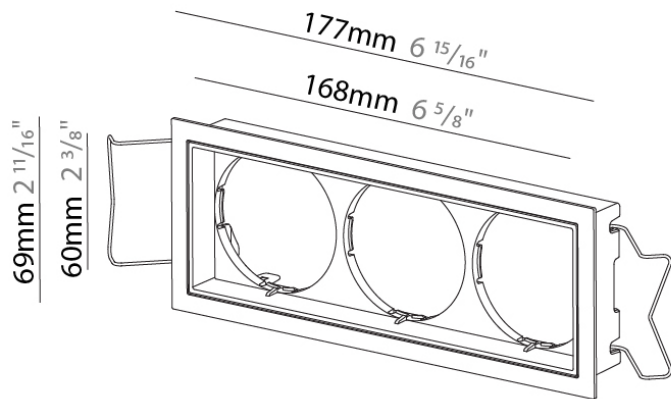

PROJECT	
TYPE	
NOTES	
QUANTITY	
DATE	

A3MAGPRO-REC-SYS COMPONENTS RECESSED

A380154-

DESCRIPTION

Magiq Pro - Recessing Frame - 168mm x 60mm

GENERAL

Series: Magiq Pro
Subseries: Magiq Pro
Partner: Prolicht
Division: Architectural
Installation: Recessed
Product Type: Modular Systems
Mounting Location: Ceiling

PHYSICAL

Shape: Square
Length (mm): 168
Length (in): 6 ⁵/₈
Width (mm): 60
Width (in): 2 ³/₈
Height (mm): 30
Height (in): 1 ³/₁₆
Ceiling Thickness (mm): 10 / 12.5 / 15 / 25
Ceiling Thickness (in): 3/8 or 1/2 or 9/16 or 1
Weight (kg): 0.081
Weight (lbs): 0.18
Fixture Finish: SSR / BKV / CWI / CRY / HAB / UFT / ITA / RUA / FTG / MYG / LOD / PUS / FRO / FUP / KIA / POP / BLS / SPG / MEY / GOH / CHC / COM / ABZ / JAG / OBR / MOS / ROR
Holder Finish: WHI / BLK
Fixture Material: Aluminum
Cut-out Measurements: 170mm / 6 11/16" x 62mm / 2 7/16"

RATINGS AND CERTIFICATIONS

Certified By: CSA Certified to UL and CSA Standards
IP rating: IP20

170mm 6 11/16" x 62mm 2 7/16"