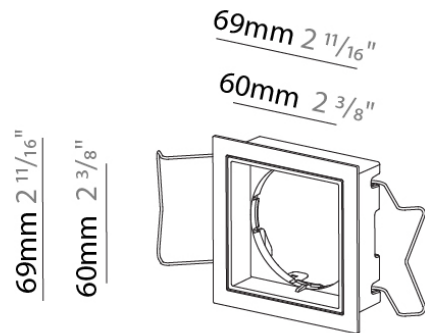

A3MAGPRO-REC-SYS COMPONENTS RECESSED

A380152-

DESCRIPTION

Magiq Pro - Recessing Frame - 60mm x 60mm

GENERAL

Series: Magiq Pro
Subseries: Magiq Pro
Brand: Prolicht
Division: Architectural
Mounting Type: Recessed
Mounting Location: Ceiling
Subcategory: Modular Systems

PHYSICAL

Shape: Square
Length (mm): 60
Length (in): 2 ³/₈
Width (mm): 60
Width (in): 2 ³/₈
Height (mm): 30
Height (in): 1 ³/₁₆
Ceiling Thickness (mm): 10 / 12.5 / 15 / 25
Ceiling Thickness (in): 3/8 or 1/2 or 9/16 or 1
Weight (kg): 0.04
Weight (lbs): 0.09
Fixture Finish: SSR / BKV / CWI / CRY / HAB / UFT / ITA / RUA / FTG / MYG / LOD / PUS / FRO / FUP / KIA / POP / BLS / SPG / MEY / GOH / GUM / CHC / COM / ABZ / JAG / OBR / MOS / ROR
Holder Finish: WHI / BLK
Fixture Material: Aluminum
Cut-out Measurements: 62mm / 2 7/16" x 62mm / 2 7/16"

RATINGS AND CERTIFICATIONS

Certified By: CSA Certified to UL and CSA Standards
IP rating: IP20