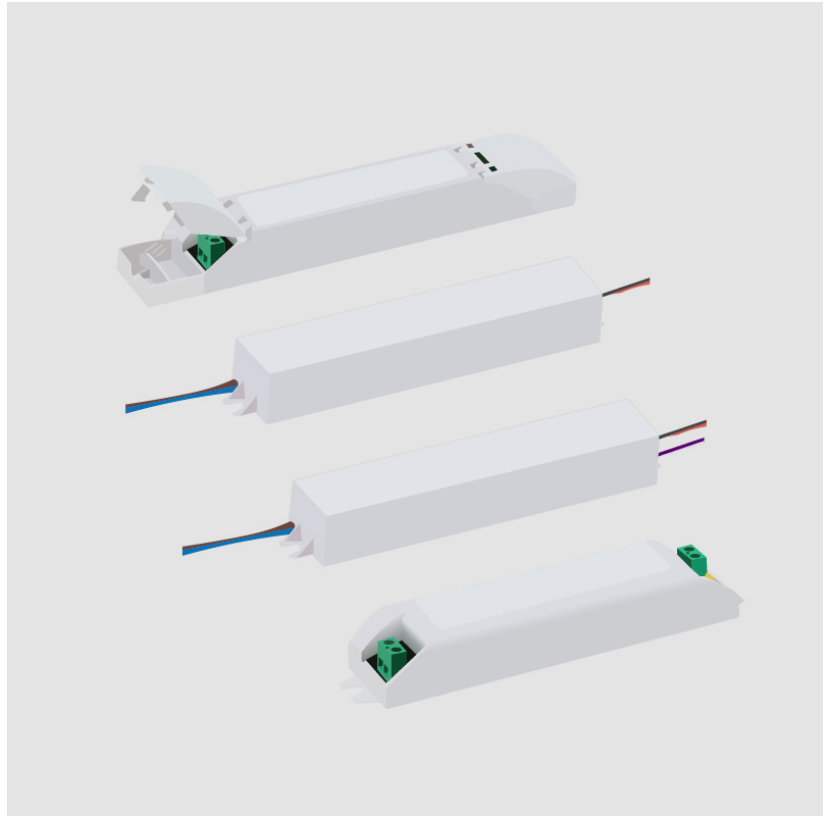

A3MAGPRO-TRI-SYS COMPONENTS

DTM0090500ES

DESCRIPTION

ERP - ESS010W-0500-18 - 0-10Vdc & Phase [Leading and Trailing Edge @120Vac only] dimming - 9W - 500mA - 120 / 277Vac - LED power supply

GENERAL

Division: Architectural : Components : LED Drivers

PHYSICAL

Length (mm): 84

Length (in): 3 1/3

Width (mm): 40

Width (in): 1 7/16

Height (mm): 25.2

Height (in): 1

Weight (kg): 0.154

Weight (lbs): 0.339

Fixture Material: Plastic

ELECTRICAL

Lamp Type: LED

Total Output Wattage (W): 5-9

Dimming: Tri-Mode (Non-Dimming and Phase Dimming (120Vac only) and 0-10V Dimming)

Driver Type: Constant Current - Universal

Driver Class: Class 2

Input Voltage (V): 120 - 277

Constant Current (mA): 500

Constant Voltage (V): 10-18

RATINGS AND CERTIFICATIONS

Certified By: UR Listed

Code Compliance: Title 24 commercial Installation

IP rating: Dry / Damp