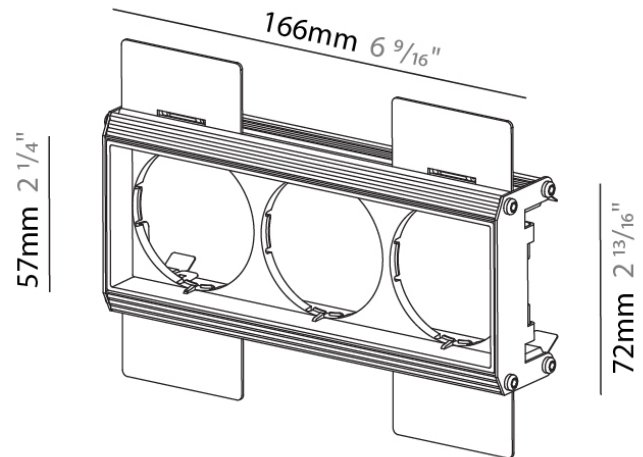

PROJECT	
TYPE	
NOTES	
QUANTITY	
DATE	

A3MAGPRO-TRI-SYS COMPONENTS TRIMLESS

A380150-

DESCRIPTION

Magiq Pro - Trimless Recessing Frame - 166mm x 57mm

GENERAL

Series: Magiq Pro
Subseries: Magiq Pro
Partner: Prolicht
Division: Architectural
Installation: Trimless
Product Type: Modular Systems
Mounting Location: Ceiling

PHYSICAL

Shape: Rectangle
Length (mm): 166
Length (in): 6 ⁹/₁₆
Width (mm): 57
Width (in): 2 ¹/₄
Height (mm): 39
Height (in): 1 ⁹/₁₆
Ceiling Thickness (mm): 10 / 12.5 / 15 / 25
Ceiling Thickness (in): 3/8 or 1/2 or 9/16 or 1
Weight (kg): 0.81
Weight (lbs): 1.79
Fixture Finish: WHI / BLK
Fixture Material: Aluminum
Cut-out Measurements: 172mm / 6 3/4" x 74mm / 2 15/16"

RATINGS AND CERTIFICATIONS

Certified By: CSA Certified to UL and CSA Standards
IP rating: IP20