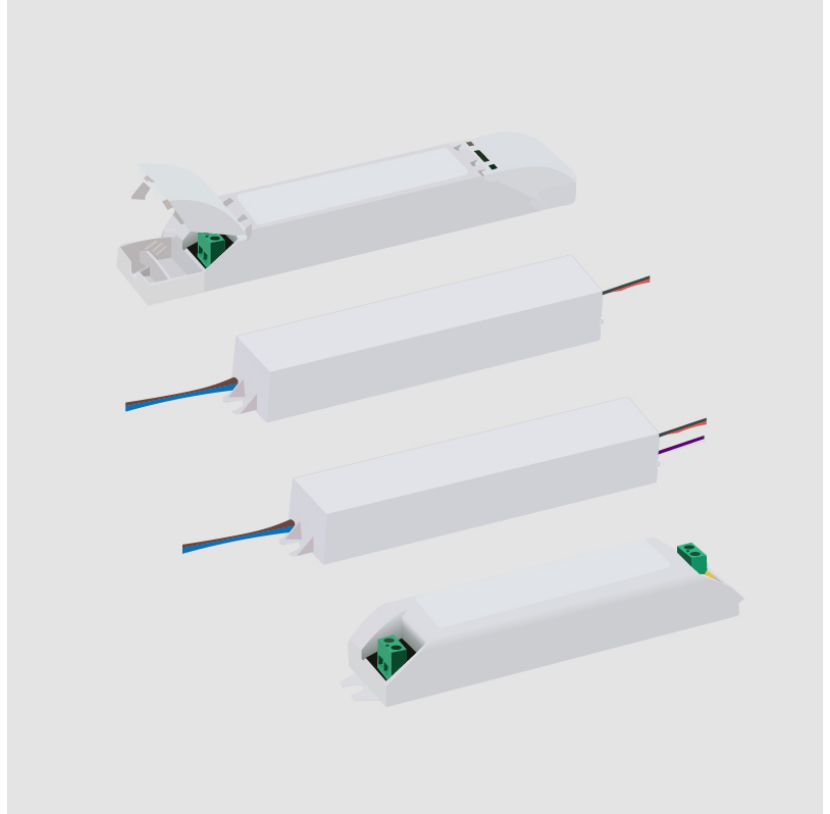

A3MAGPRO-TRI-SYS COMPONENTS

DTM0210500ES

DESCRIPTION

ERP - ESS030W-0500-42 - 0-10Vdc & Phase [Leading and Trailing Edge @120Vac only] dimming - 21W - 500mA - 120 / 277Vac - LED power supply -Used with ENCP3 -Available with IP68-Outdoor Rated -ENCP20, ENCP22

GENERAL

Division: Architectural : Components : LED Drivers

PHYSICAL

Length (mm): 84

Length (in): 3 1/2

Width (mm): 40

Width (in): 1

Height (mm): 25.2

Height (in): 9/16

Max. Overall Height (in): 1

Weight (kg): 0.154

Weight (lbs): 0.339

Fixture Material: Plastic

ELECTRICAL

Lamp Type: LED

Total Output Wattage (W): 14-21

Dimming: Tri-Mode (Non-Dimming and Phase Dimming (120Vac only) and 0-10V Dimming)

Driver Type: Constant Current - Universal

Driver Class: Class 2

Input Voltage (V): 120 - 277

Constant Current (MA): 500

Constant Voltage (V): 24-42

RATINGS AND CERTIFICATIONS

Certified By: UR Listed

Code Compliance: Title 24 commercial Installation

IP rating: Dry / Damp