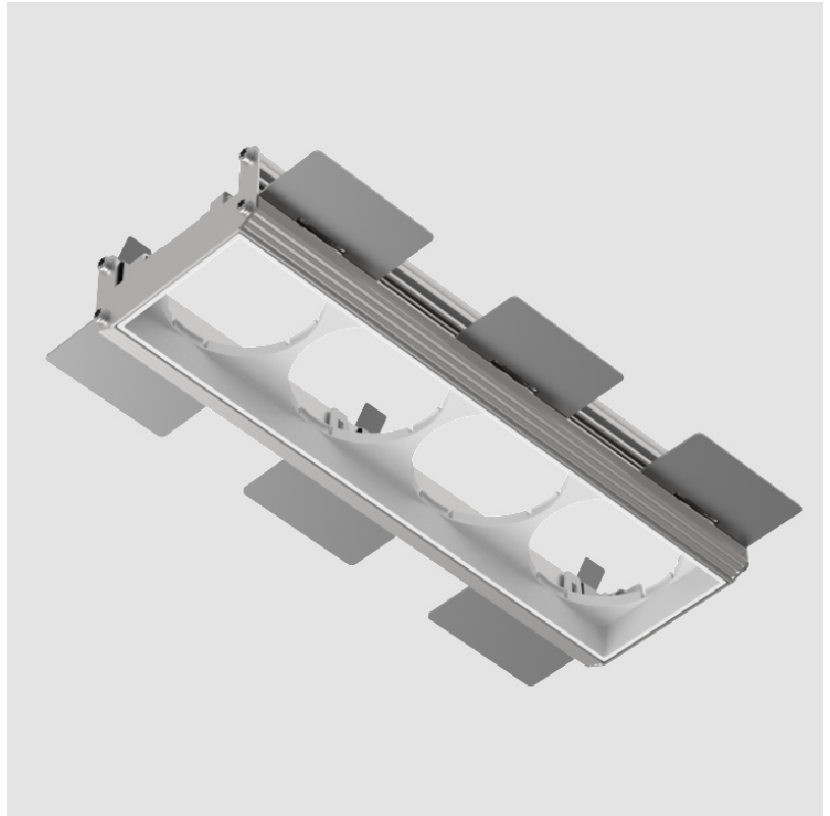

PROJECT	
TYPE	
NOTES	
QUANTITY	
DATE	

A3MAGPRO-TRI-SYS COMPONENTS TRIMLESS

A380151-

DESCRIPTION

Magiq Pro - Trimless Recessing Frame - 220mm x 57mm

GENERAL

Series: Magiq Pro
Subseries: Magiq Pro
Partner: Prolicht
Division: Architectural
Installation: Trimless
Product Type: Modular Systems
Mounting Location: Ceiling

PHYSICAL

Shape: Rectangle
Length (mm): 220
Length (in): 8 ¹¹/₁₆
Width (mm): 57
Width (in): 2 ¹/₄
Height (mm): 39
Height (in): 1 ⁹/₁₆
Ceiling Thickness (mm): 10 / 12.5 / 15 / 25
Ceiling Thickness (in): 3/8 or 1/2 or 9/16 or 1
Weight (kg): 0.81
Weight (lbs): 1.79
Fixture Finish: WHI / BLK
Fixture Material: Aluminum
Cut-out Measurements: 226mm / 8 7/8" x 74mm / 2 15/16"

RATINGS AND CERTIFICATIONS

Certified By: CSA Certified to UL and CSA Standards
IP rating: IP20