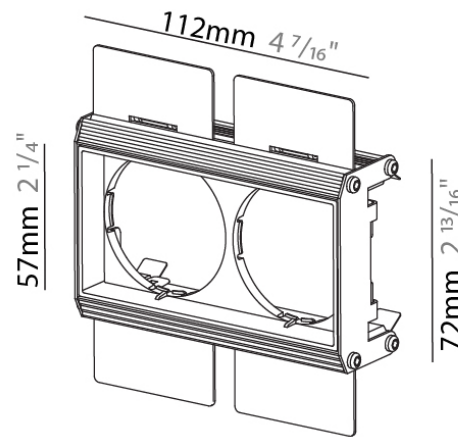

A3MAGPRO-TRI-SYS COMPONENTS TRIMLESS

A380149-

DESCRIPTION

Magiq Pro - Trimless Recessing Frame - 112mm x 57mm

GENERAL

Series: Magiq Pro
Subseries: Magiq Pro
Partner: Prolicht
Division: Architectural
Installation: Trimless
Product Type: Modular Systems
Mounting Location: Ceiling

PHYSICAL

Shape: Rectangle
Length (mm): 112
Length (in): 4 ⁷/₁₆
Width (mm): 57
Width (in): 2 ¹/₄
Height (mm): 39
Height (in): 1 ⁹/₁₆
Ceiling Thickness (mm): 10 / 12.5 / 15 / 25
Ceiling Thickness (in): 3/8 or 1/2 or 9/16 or 1
Weight (kg): 0.61
Weight (lbs): 1.34
Fixture Finish: WHI / BLK
Fixture Material: Aluminum
Cut-out Measurements: 118mm / 4 5/8" x 74mm / 2 15/16"

RATINGS AND CERTIFICATIONS

Certified By: CSA Certified to UL and CSA Standards
IP rating: IP20