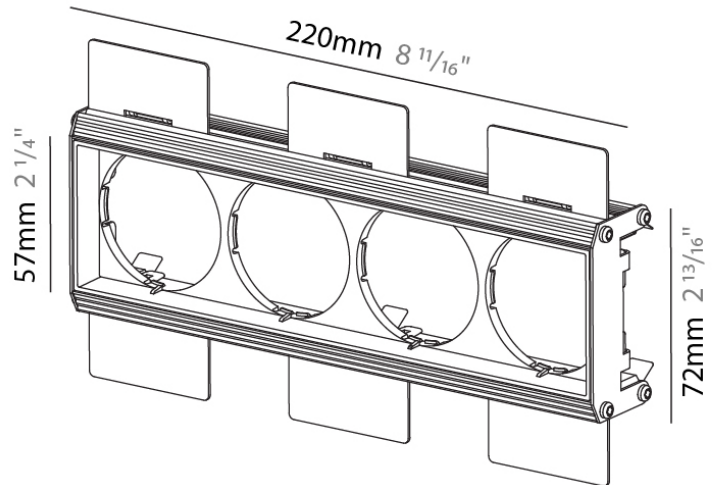

PROJECT	
TYPE	
NOTES	
QUANTITY	
DATE	

A3MAGPRO-TRI-SYS COMPONENTS TRIMLESS

A380151-

DESCRIPTION

Magiq Pro - Trimless Recessing Frame - 220mm x 57mm

GENERAL

Series: Magiq Pro
Subseries: Magiq Pro
Partner: Prolicht
Division: Architectural
Installation: Trimless
Product Type: Modular Systems
Mounting Location: Ceiling

PHYSICAL

Shape: Rectangle
Length (mm): 220
Length (in): 8 ¹¹/₁₆
Width (mm): 57
Width (in): 2 ¹/₄
Height (mm): 39
Height (in): 1 ⁹/₁₆
Ceiling Thickness (mm): 10 / 12.5 / 15 / 25
Ceiling Thickness (in): 3/8 or 1/2 or 9/16 or 1
Weight (kg): 0.81
Weight (lbs): 1.79
Fixture Finish: WHI / BLK
Fixture Material: Aluminum
Cut-out Measurements: 226mm / 8 7/8" x 74mm / 2 15/16"

RATINGS AND CERTIFICATIONS

Certified By: CSA Certified to UL and CSA Standards
IP rating: IP20