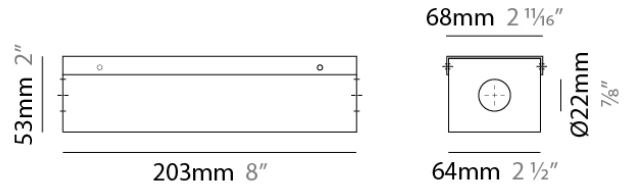

PROJECT	
TYPE	
NOTES	
QUANTITY	
DATE	

A3MAGPRO-TRI-SYS COMPONENTS

ENCP13

DESCRIPTION

Empty Metal Enclosure for Driver - IP20 - Indoor Rated

GENERAL

Division: Architectural : Components

PHYSICAL

Shape: Rectangle

Length (mm): 203

Length (in): 8

Width (mm): 68

Width (in): 2 ¹¹/₁₆

Height (mm): 54

Height (in): 2 ¹/₈

Fixture Material: Metal

RATINGS AND CERTIFICATIONS

IP rating: IP20