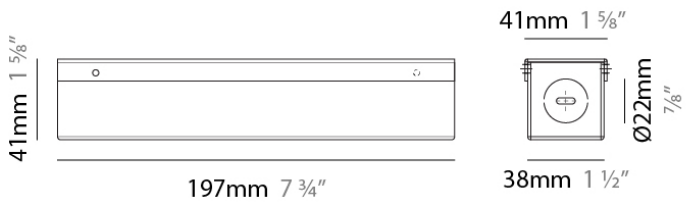

PROJECT	
TYPE	
NOTES	
QUANTITY	
DATE	

A3MAGPRO-TRI-SYS COMPONENTS

ENCP1

DESCRIPTION
Empty Metal Enclosure for Driver - IP20 - Indoor Rated

GENERAL
Division: Architectural : Components

PHYSICAL
Shape: Rectangle
Length (mm): 197
Length (in): 7 ¾
Width (mm): 41
Width (in): 1 ⅝
Height (mm): 41
Height (in): 1 ⅝
Screws: A4 stainless steel
Fixture Material: Metal

RATINGS AND CERTIFICATIONS
IP rating: IP20