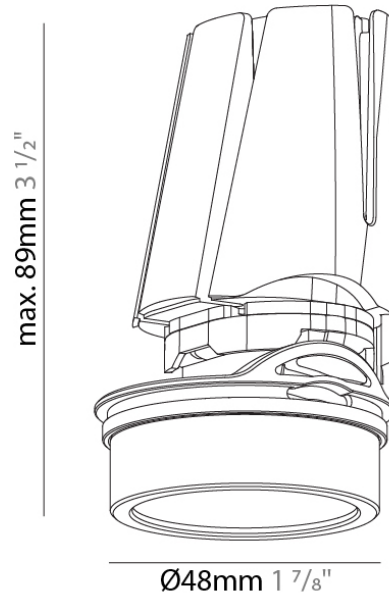

A3MAGPRO-TRI-SYS COMPONENTS RECESSED

A35770-

DESCRIPTION

Magiq Pro - Wallwash IP44 - 48mm / 1 7/8" - 10.9W LED (Zhaga Standard) - 2700K / 3000K / 4000K

GENERAL

Series: Magiq Pro
Subseries: Magiq Pro Wallwash
Partner: Prolight
Division: Architectural
Installation: Recessed
Product Type: Ceiling Recessed
Mounting Location: Ceiling
Light Distribution: Adjustable / Downlight

PHYSICAL

Aperture Sizes - Downlights: 1"
Shape: Round
Diameter (mm): 48
Diameter (in): 1 7/8
Height (mm): 89
Height (in): 3 1/2
Min. Recessing Depth (mm): 105
Min. Recessing Depth (in): 4 1/8
Weight (kg): 0.185
Weight (lbs): 0.41
Fixture Finish: WHI / BLK
Fixture Material: Aluminum

ELECTRICAL

Input Wattage Range: 10 - 19 W
Lamp Type: LED (Zhaga Standard)
Input Wattage (W): 10.9
Total Output Wattage (W): 9.1
Dimming: Non-Dimming / Phase Dimming (120Vac only) / 0-10V Dimming
Driver Included: No
Driver Location: Remote
Driver Type: Constant Current - Universal
Driver Class: Class 2
Input Voltage (V): 120 - 277
Constant Current (mA): 500
Constant Voltage (V): 18

LED

Delivered Lumen Range: 500 - 999 lm
Color Temperature (°K): 2700/3000/4000/Tunable White
Max. Delivered Lumen (lm): 856 / 900 / 912 / 492
Nominal Lumen (lm): 1016 / 1068 / 1082 / 810
CRI: >90 CRI
Lamp Life (hrs): 50000

OPTICAL

Adjustability: Rotational 350°; Tilt 13°

RATINGS AND CERTIFICATIONS

Certified By: CSA Certified to UL and CSA Standards
IP rating: IP44