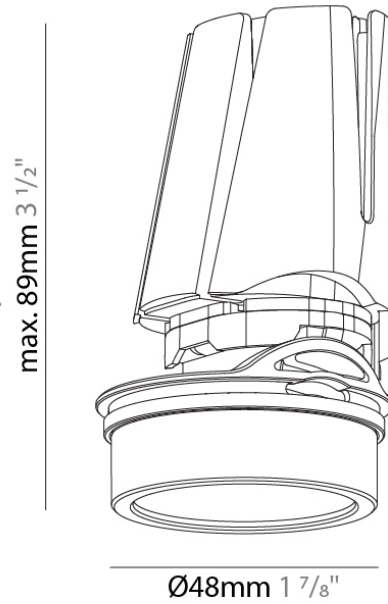

A3MAGPRO-TRI-SYS COMPONENTS RECESSED

A35767-

DESCRIPTION

Magiq Pro - Wallwash - 48mm / 1 7/8" - 10.9W LED (Zhaga Standard) - 2700K / 3000K / 4000K

GENERAL

Series: Magiq Pro
Subseries: Magiq Pro Wallwash
Partner: Prolight
Division: Architectural
Installation: Recessed
Product Type: Ceiling Recessed
Mounting Location: Ceiling
Light Distribution: Adjustable / Downlight

PHYSICAL

Aperture Sizes - Downlights: 1"
Shape: Round
Diameter (mm): 48
Diameter (in): 1 7/8
Height (mm): 89
Height (in): 3 1/2
Min. Recessing Depth (mm): 105
Min. Recessing Depth (in): 4 1/8
Weight (kg): 0.181
Weight (lbs): 0.4
Fixture Finish: WHI / BLK
Fixture Material: Aluminum

ELECTRICAL

Input Wattage Range: 10 - 19 W
Lamp Type: LED (Zhaga Standard)
Input Wattage (W): 10.9
Total Output Wattage (W): 9.1
Dimming: Non-Dimming / Phase Dimming (120Vac only) / 0-10V Dimming
Driver Included: No
Driver Location: Remote
Driver Type: Constant Current - Universal
Driver Class: Class 2
Input Voltage (V): 120 - 277
Constant Current (mA): 500

LED

Delivered Lumen Range: 500 - 999 lm
Color Temperature (°K): 2700/3000/4000/Tunable White
Max. Delivered Lumen (lm): 856 / 900 / 912 / 532
Nominal Lumen (lm): 1016 / 1068 / 1082 / 810
CRI: >90 CRI
Lamp Life (hrs): 50000

OPTICAL

Adjustability: Rotational 350°; Tilt 13°

RATINGS AND CERTIFICATIONS

Certified By: CSA Certified to UL and CSA Standards
IP rating: IP20