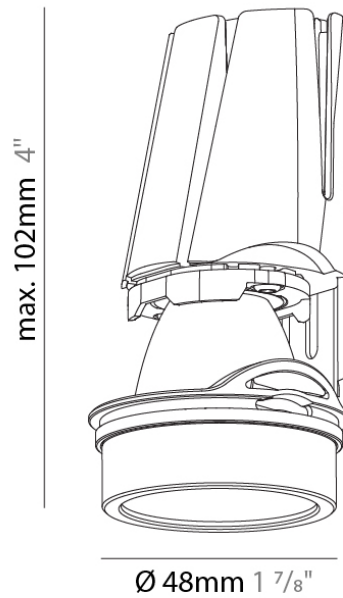

GENERAL

Series: Magiq Pro
Subseries: Magiq Pro
Partner: Prolicht
Division: Architectural
Installation: Recessed
Product Type: Ceiling Recessed
Mounting Location: Ceiling
Light Distribution: Adjustable / Downlight

PHYSICAL

Aperture Sizes - Downlights: 1"
Shape: Round
Diameter (mm): 48
Diameter (in): 1 7/8
Height (mm): 89
Height (in): 3 1/2
Min. Recessing Depth (mm): 105
Min. Recessing Depth (in): 4 1/8
Weight (kg): 0.181
Weight (lbs): 0.4
Fixture Finish: WHI / BLK
Fixture Material: Aluminum Die Cast

ELECTRICAL

Input Wattage Range: 10 - 19 W
Lamp Type: LED (Zhaga Standard)
Input Wattage (W): 10.9
Total Output Wattage (W): 9.1
Dimming: Non-Dimming / Phase Dimming (120Vac only) / 0-10V Dimming
Driver Included: No
Driver Location: Remote
Driver Type: Constant Current - Universal
Driver Class: Class 2
Input Voltage (V): 120 - 277
Constant Current (MA): 500

LED

Delivered Lumen Range: 500 - 999 lm
Color Temperature (°K): 2700/3000/3500/4000/Tunable White
Max. Delivered Lumen (lm): 886 / 931 / 944 / 696
Nominal Lumen (lm): 1016 / 1068 / 1082 / 810
CRI: >90 CRI
Lamp Life (hrs): 50000

OPTICAL

Reflector°: 34 / 52 / 68
Optic°: No Lens / Linear Spread Lens / Spread Lens / Honeycomb Louvre
Adjustability: Rotational 350°; Tilt 13°

RATINGS AND CERTIFICATIONS

Certified By: CSA Certified to UL and CSA Standards
IP rating: IP20