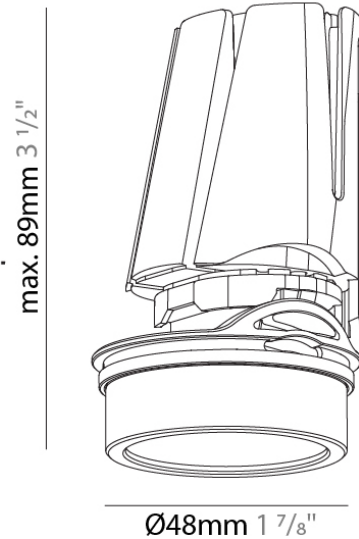

A3MAGPRO-TRI-SYS COMPONENTS RECESSED

A35771-

DESCRIPTION

Magiq Pro - IP44 - 48mm / 1 7/8" - 10.9W LED (Zhaga Standard) - 2700K / 3000K / 4000K - Beam Angle 14° - Dimmable

GENERAL

Series: Magiq Pro
Subseries: Magiq Pro
Partner: Prolicht
Division: Architectural
Installation: Recessed
Product Type: Ceiling Recessed
Mounting Location: Ceiling
Light Distribution: Adjustable / Downlight

PHYSICAL

Aperture Sizes - Downlights: 1"
Shape: Round
Diameter (mm): 48
Diameter (in): 1 7/8
Height (mm): 89
Height (in): 3 1/2
Min. Recessing Depth (mm): 105
Min. Recessing Depth (in): 4 1/8
Weight (kg): 0.184
Weight (lbs): 0.4
Fixture Finish: WHI / BLK
Fixture Material: Aluminum Die Cast

ELECTRICAL

Input Wattage Range: 1 - 9 W
Lamp Type: LED (Zhaga Standard)
Input Wattage (W): 9
Total Output Wattage (W): 8.1
Dimming: Tri-Mode (Non-Dimming and Phase Dimming (120Vac only) and 0-10V Dimming)
Driver Included: No
Driver Location: Remote
Driver Type: Constant Current - Universal
Driver Class: Class 2
Input Voltage (V): 120 - 277
Constant Current (mA): 225
Constant Voltage (V): 37.5

LED

Delivered Lumen Range: 100 - 499 lm
Color Temperature (°K): 2700 / 3000 / 4000
Max. Delivered Lumen (lm): 313 / 333 / 349
Nominal Lumen (lm): 658 / 700 / 734
CRI: >90 CRI
Lamp Life (hrs): 50000

OPTICAL

Reflector°: 14
Adjustability: Rotational 350°; Tilt 13°

RATINGS AND CERTIFICATIONS

Certified By: CSA Certified to UL and CSA Standards
IP rating: IP44