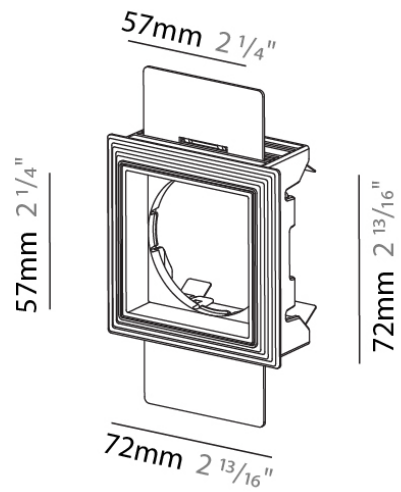

A3MAGPRO-TRI-SYS COMPONENTS TRIMLESS

A380148-

DESCRIPTION
Magiq Pro - Trimless Recessing Frame - 57mm x 57mm

GENERAL
Series: Magiq Pro
Subseries: Magiq Pro
Partner: Prolicht
Division: Architectural
Installation: Trimless
Product Type: Modular Systems
Mounting Location: Ceiling

PHYSICAL
Shape: Square
Length (mm): 57
Length (in): 2 1/4
Width (mm): 57
Width (in): 2 1/4
Height (mm): 39
Height (in): 1 9/16
Ceiling Thickness (mm): 10 / 12.5 / 15 / 25
Ceiling Thickness (in): 3/8 or 1/2 or 9/16 or 1
Weight (kg): 0.108
Weight (lbs): 0.24
Fixture Finish: WHI / BLK
Fixture Material: Aluminum
Cut-out Measurements: 74mm / 2 15/16" x 74mm / 2 15/16"

RATINGS AND CERTIFICATIONS
Certified By: CSA Certified to UL and CSA Standards
IP rating: IP20