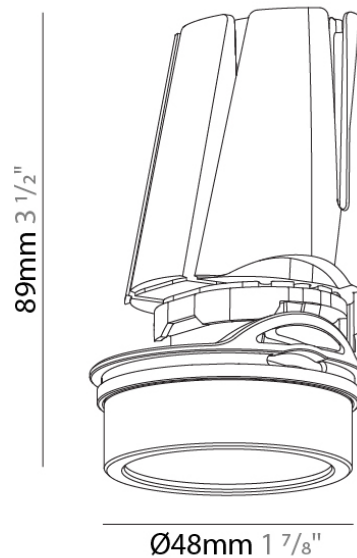

A3MAGPRO-TRI-SYS COMPONENTS RECESSED

A35768-

DESCRIPTION

Magiq Pro - Spot - 48mm / 1 7/8" - 9W LED (Zhaga Standard) - 2700K / 3000K / 4000K - Reflector 14°

GENERAL

Series: Magiq Pro
Subseries: Magiq Pro
Partner: Prolicht
Division: Architectural
Installation: Recessed
Product Type: Ceiling Recessed
Mounting Location: Ceiling
Light Distribution: Adjustable / Downlight

PHYSICAL

Aperture Sizes - Downlights: 1"
Shape: Round
Diameter (mm): 48
Diameter (in): 1 7/8
Height (mm): 89
Height (in): 3 1/2
Min. Recessing Depth (mm): 105
Min. Recessing Depth (in): 4 1/8
Weight (kg): 0.184
Weight (lbs): 0.4
Fixture Finish: WHI / BLK
Fixture Material: Aluminum Die Cast

ELECTRICAL

Input Wattage Range: 1 - 9 W
Lamp Type: LED (Zhaga Standard)
Input Wattage (W): 9
Total Output Wattage (W): 8.1
Dimming: Tri-Mode (Non-Dimming and Phase Dimming (120Vac only) and 0-10V Dimming)
Driver Included: No
Driver Location: Remote
Driver Type: Constant Current - Universal
Driver Class: Class 2
Input Voltage (V): 120 - 277
Constant Current (mA): 225
Constant Voltage (V): 37.5

LED

Delivered Lumen Range: 100 - 499 lm
Color Temperature (°K): 2700 / 3000 / 4000
Max. Delivered Lumen (lm): 313 / 333 / 349
Nominal Lumen (lm): 658 / 700 / 734
CRI: >90 CRI
Lamp Life (hrs): 50000

OPTICAL

Reflector°: 14
Adjustability: Rotational 350°; Tilt 13°

RATINGS AND CERTIFICATIONS

Certified By: CSA Certified to UL and CSA Standards
IP rating: IP20

355°

12.5°

min. 105