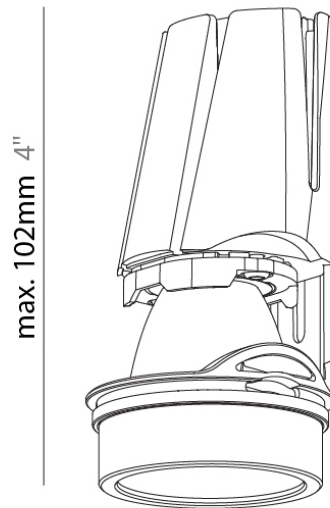

GENERAL

Series: Magiq Pro
Subseries: Magiq Pro
Partner: Prolicht
Division: Architectural
Installation: Recessed
Product Type: Ceiling Recessed
Mounting Location: Ceiling
Light Distribution: Adjustable / Downlight

PHYSICAL

Aperture Sizes - Downlights: 1"
Shape: Round
Diameter (mm): 48
Diameter (in): 1 7/8
Height (mm): 89
Height (in): 3 1/2
Min. Recessing Depth (mm): 105
Min. Recessing Depth (in): 4 1/8
Weight (kg): 0.181
Weight (lbs): 0.4
Fixture Finish: WHI / BLK
Fixture Material: Aluminum Die Cast

ELECTRICAL

Input Wattage Range: 10 - 19 W
Lamp Type: LED (Zhaga Standard)
Input Wattage (W): 10.9
Total Output Wattage (W): 9.1
Dimming: Non-Dimming / Phase Dimming (120Vac only) / 0-10V Dimming
Driver Included: No
Driver Location: Remote
Driver Type: Constant Current - Universal
Driver Class: Class 2
Input Voltage (V): 120 - 277
Constant Current (mA): 500
Constant Voltage (V): 18

LED

Delivered Lumen Range: 500 - 999 lm
Color Temperature (°K): 2700/3000/4000/Tunable White
Max. Delivered Lumen (lm): 835 / 878 / 889 / 655
Nominal Lumen (lm): 1016 / 1068 / 1082 / 810
CRI: >90 CRI
Lamp Life (hrs): 50000

OPTICAL

Reflector: 34 / 52 / 68
Optic: No Lens / Linear Spread Lens / Spread Lens / Honeycomb Louvre
Adjustability: Rotational 350°; Tilt 13°

RATINGS AND CERTIFICATIONS

Certified By: CSA Certified to UL and CSA Standards
IP rating: IP44

max. 102mm 4"

Ø 48mm 1 7/8"

355°

12.5°

min. 105