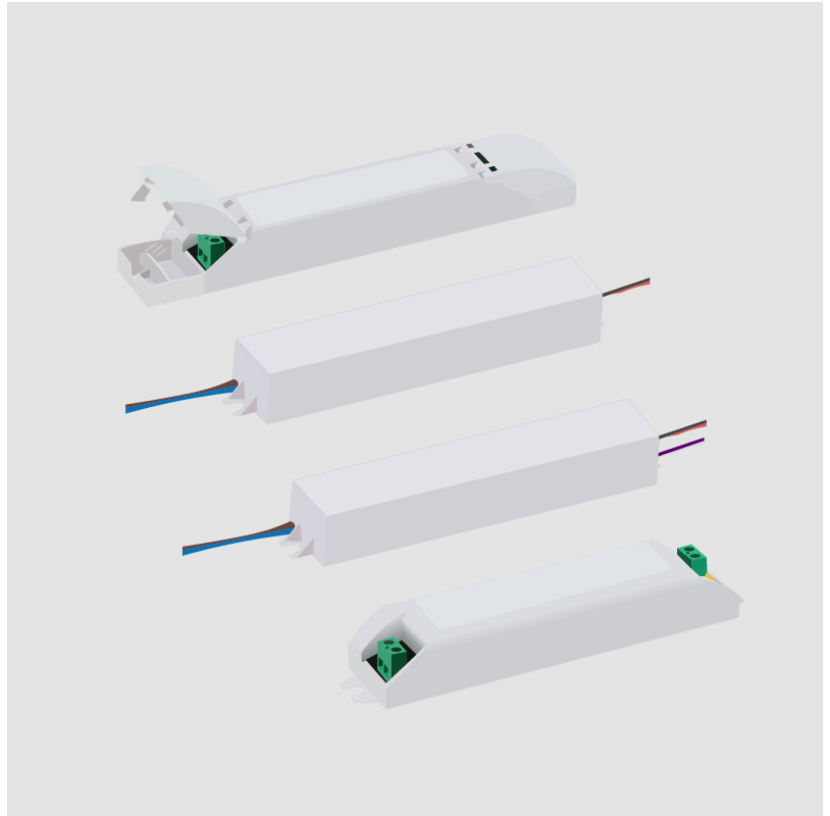

A3MAGPRO-TRI-SYS COMPONENTS

DAL0150SETTC

DESCRIPTION

TCL - MINI JOLLY DALI 20 - DALI Dimming - 2-15W - 250-700mA or 24Vdc - 120Vac - LED power supply / P/N: 123403 - Used with ENCP13 - Available with IP68-Outdoor Rated - ENCP20, ENCP22

PHYSICAL

Length (mm): 115

Length (in): 4 1/2

Width (mm): 52

Width (in): 2

Height (mm): 22

Height (in): 7/8

Weight (kg): 0.108

Weight (lbs): 0.238

Fixture Material: Plastic

ELECTRICAL

Lamp Type: LED

Total Output Wattage (W): 0.7-15

Dimming: Dali Dimming

Driver Type: Constant Current / Constant Voltage - 120Vac

Driver Class: Class 2

Input Voltage (V): 120

Output Voltage (V): 24

Constant Current (MA): 250-700

Constant Voltage (V): 2-43 Dependent on Switch

LED

Efficiency (%): 92%

RATINGS AND CERTIFICATIONS

Certified By: UR Listed

IP rating: IP20