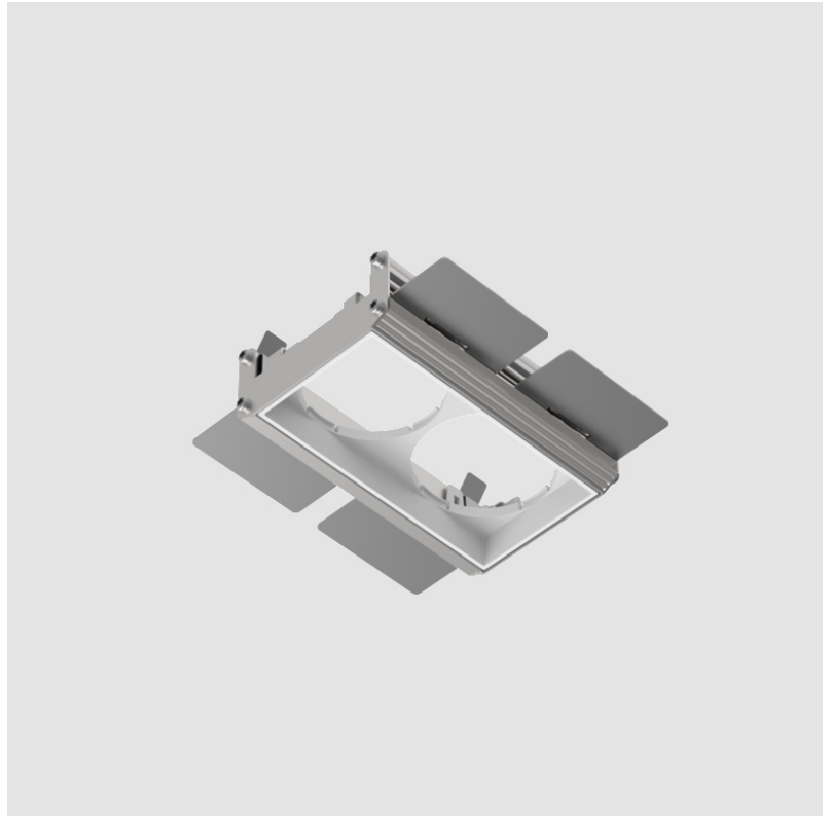

A3MAGPRO-TRI-SYS COMPONENTS TRIMLESS

A380149-

DESCRIPTION

Magiq Pro - Trimless Recessing Frame - 112mm x 57mm

GENERAL

Series: Magiq Pro
Subseries: Magiq Pro
Partner: Prolicht
Division: Architectural
Installation: Trimless
Product Type: Modular Systems
Mounting Location: Ceiling

PHYSICAL

Shape: Rectangle
Length (mm): 112
Length (in): 4 ⁷/₁₆
Width (mm): 57
Width (in): 2 ¹/₄
Height (mm): 39
Height (in): 1 ⁹/₁₆
Ceiling Thickness (mm): 10 / 12.5 / 15 / 25
Ceiling Thickness (in): 3/8 or 1/2 or 9/16 or 1
Weight (kg): 0.61
Weight (lbs): 1.34
Fixture Finish: WHI / BLK
Fixture Material: Aluminum
Cut-out Measurements: 118mm / 4 5/8" x 74mm / 2 15/16"

RATINGS AND CERTIFICATIONS

Certified By: CSA Certified to UL and CSA Standards
IP rating: IP20