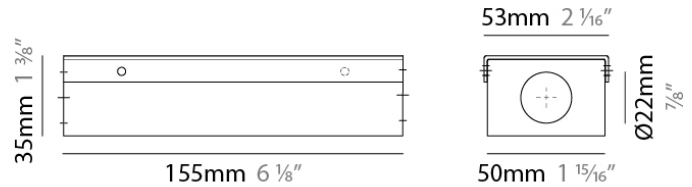

PROJECT	
TYPE	
NOTES	
QUANTITY	
DATE	

A3MAGPRO-TRI-SYS COMPONENTS

ENCP3

DESCRIPTION

Empty Metal Enclosure for Driver - IP20 - Indoor Rated

GENERAL

Division: Architectural

PHYSICAL

Shape: Rectangle

Length (mm): 155

Length (in): 6 ¹/₈"

Width (mm): 54

Width (in): 2 ¹/₈"

Height (mm): 36

Height (in): 1 ³/₈"

Screws: A4 stainless steel

Fixture Material: Metal

RATINGS AND CERTIFICATIONS

IP rating: IP20