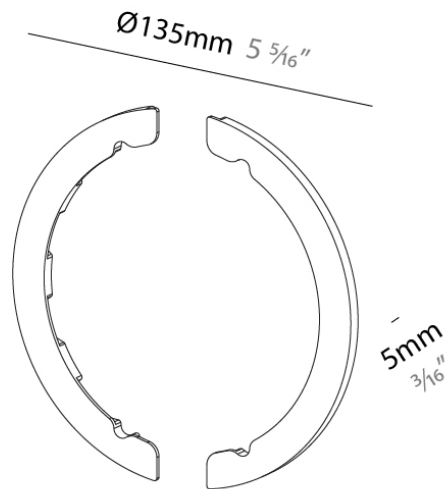

A3MINTRK-SUR-SYS COMPONENTS

A380203-

DESCRIPTION

Minimal Track - Disq Round Aura Cover

GENERAL

Series: Minimal Track

Brand: Prolicht

Division: Architectural

PHYSICAL

Shape: Round

Diameter (mm): 135

Diameter (in): 5 ⁵/₁₆

Height (mm): 5

Height (in): 3/16

Weight (kg): 0.023

Weight (lbs): 0.051

Fixture Finish: YEL / ORA / RED / BLU / GRN

Fixture Material: Plastic

RATINGS AND CERTIFICATIONS

Certified By: Certified for North American Standards

IP rating: IP20