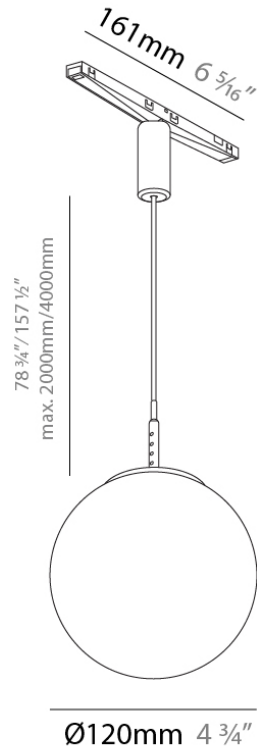

A3MINTRK-SUR-SYS COMPONENTS TRACK

A380655-

DESCRIPTION

Bilo Insert for Minimal Track System Surface - Ø120mm - 6.4W LED, 48V, CRI:90, Beam 180

GENERAL

Series: Bilo
Subseries: Bilo
Brand: Prolicht
Division: Architectural
Mounting Type: Track
Mounting Location: Ceiling
Subcategory: Modular

PHYSICAL

Shape: Sphere
Diameter (mm): 120
Diameter (in): 4 ¾
Height (mm): 120
Height (in): 4 ¾
Light Distribution: Omnidirectional
Fixture Finish: SSR / BKV / CWI / CRY / HAB / UFT / ITA / RUA / FTG / MYG / LOD / PUS / FRO / FUP / KIA / POP / BLS / SPG / MEY / GOH / GUM / CHC / COM / ABZ / JAG / OBR / MOS / ROR
Accent Finish: OPL / YEL / ORA / RED / BLU / GRN
Fixture Material: Glass / Metal
Cable Details: 2000mm/78 ¾" or 4000mm/157 ½" Cable - Color Options: Black / White / Orange / Red / Green

ELECTRICAL

Input Wattage Range: 1 - 9 W
Lamp Type: LED (Zhaga Standard)
Input Wattage (W): 6.4
Dimming: Non-Dimmable / 0-10V Dimming
Driver Included: No
Driver Location: Integrated
Driver Type: Constant Voltage - Universal
Driver Class: Class 2
Input Voltage (V): 48
Constant Current (mA): 500
Upon Request: 0-10V Dimming with Tridonic Bridge

LED

Delivered Lumen Range: 100 - 499 lm
Color Temperature (°K): 2700 / 3000 / 3500 / 4000
Max. Delivered Lumen (lm): 356 / 377 / 398 / 408
Nominal Lumen (lm): 460 / 487 / 514 / 528
CRI: >90 CRI
Lamp Life (hrs): 50000

RATINGS AND CERTIFICATIONS

Certified By: CSA Certified to UL and CSA Standards
IP rating: IP20