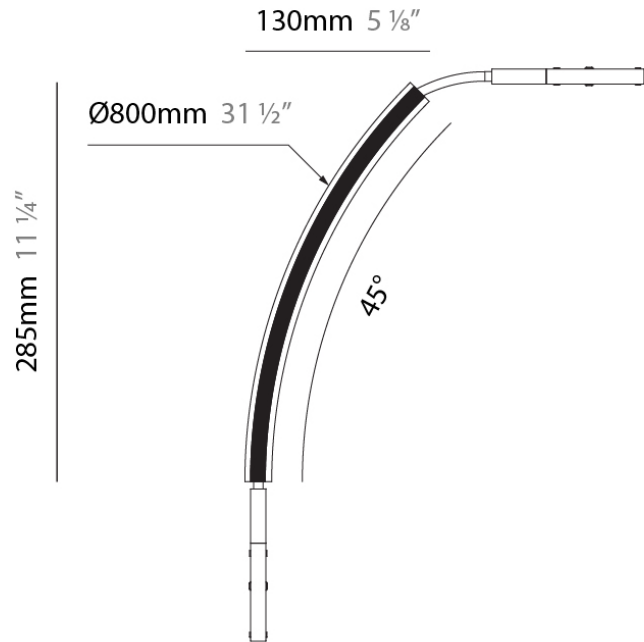

PROJECT	
TYPE	
NOTES	
QUANTITY	
DATE	

A3MINTRK-SUR-SYS COMPONENTS TRACK

A3T188-

DESCRIPTION

Minimal Track / Code System - Curved Track Ø=800mm / 45° - Black

GENERAL

Series: Minimal Track
Brand: Prolicht
Division: Architectural
Mounting Type: Track
Mounting Location: Ceiling

PHYSICAL

Shape: Curves
Diameter (mm): 800
Diameter (in): 31 1/2
Length (mm): 285
Length (in): 11 1/4
Width (mm): 130
Width (in): 5 1/8
Height (mm): 10
Height (in): 3/8
Weight (kg): 0.141
Weight (lbs): 0.022
Fixture Finish: SSR / BKV / CWI / CRY / HAB / UFT / ITA / RUA / FTG / MYG / LOD / PUS / FRO / FUP / KIA / POP / BLS / SPG / MEY / GOH / GUM / CHC / COM / ABZ / JAG / OBR / MOS / ROR
Fixture Material: Aluminum

RATINGS AND CERTIFICATIONS

Certified By: Certified for North American Standards
IP rating: IP20