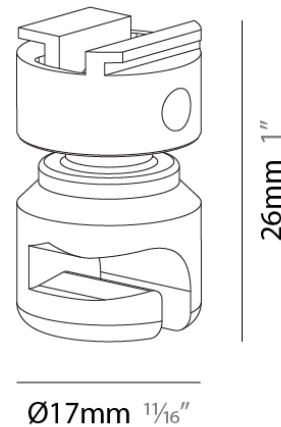

PROJECT	
TYPE	
NOTES	
QUANTITY	
DATE	

A3MINTRK-SUR-SYS COMPONENTS TRACK

A3T323-

DESCRIPTION

Minimal Track cable loop

GENERAL

Series: Minimal Track

Brand: Prolicht

Division: Architectural

Mounting Type: Track

Mounting Location: Ceiling

Subcategory: Modular

PHYSICAL

Diameter (mm): 17

Diameter (in): 11/16

Height (mm): 25

Height (in): 1

Weight (kg): 0.011

Weight (lbs): 0.024

Fixture Finish: SSR / BKV / CWI / CRY / HAB / UFT / ITA / RUA / FTG / MYG / LOD / PUS / FRO / FUP / KIA / POP / BLS / SPG / MEY / GOH / GUM / CHC / COM / ABZ / JAG / OBR / MOS / ROR

Fixture Material: Aluminum

OPTICAL

Adjustability: Fixed

RATINGS AND CERTIFICATIONS

Certified By: Certified for North American Standards

IP rating: IP20