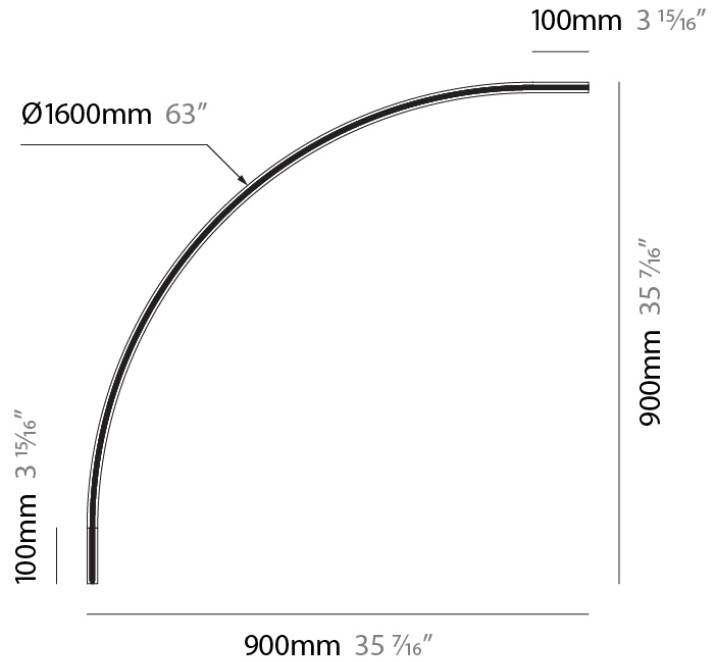

PROJECT
TYPE
NOTES
QUANTITY
DATE

A3MINTRK-SUR-SYS COMPONENTS TRACK

A3T191-

DESCRIPTION

Minimal Track - Curved Track Ø=1600mm / 90°

GENERAL

Series: Minimal Track
Brand: Prolicht
Division: Architectural
Mounting Type: Track
Mounting Location: Ceiling

PHYSICAL

Shape: Curves
Diameter (mm): 1600
Diameter (in): 63
Length (mm): 100
Length (in): 3 ¹⁵/₁₆
Width (mm): 100
Width (in): 3 ¹⁵/₁₆
Height (mm): 10
Height (in): 3/8
Weight (kg): 0.332
Weight (lbs): 0.052
Fixture Finish: SSR / BKV / CWI / CRY / HAB / UFT / ITA / RUA / FTG / MYG / LOD / PUS / FRO / FUP / KIA / POP / BLS / SPG / MEY / GOH / GUM / CHC / COM / ABZ / JAG / OBR / MOS / ROR
Fixture Material: Aluminum

RATINGS AND CERTIFICATIONS

Certified By: Certified for North American Standards
IP rating: IP20