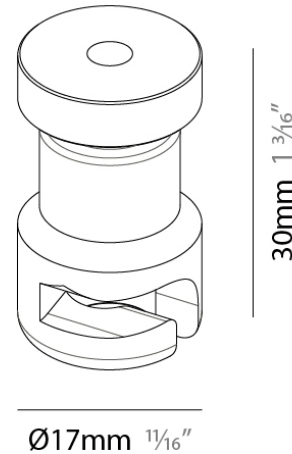

A3MINTRK-SUR-SYS COMPONENTS TRACK

A3T142-

DESCRIPTION

Minimal Track Wall / Ceiling Cable Loop

GENERAL

Series: Minimal Track

Brand: Prolicht

Division: Architectural

Mounting Type: Track

Mounting Location: Ceiling

Subcategory: Modular

PHYSICAL

Diameter (mm): 17

Diameter (in): 11/16

Height (mm): 30

Height (in): 1 3/16

Weight (kg): 0.01

Weight (lbs): 0.022

Fixture Finish: SSR / BKV / CWI / CRY / HAB / UFT / ITA / RUA / FTG / MYG / LOD / PUS / FRO / FUP / KIA / POP / BLS / SPG / MEY / GOH / GUM / CHC / COM / ABZ / JAG / OBR / MOS / ROR

Fixture Material: Aluminum

OPTICAL

Adjustability: Fixed

RATINGS AND CERTIFICATIONS

Certified By: Certified for North American Standards

IP rating: IP20