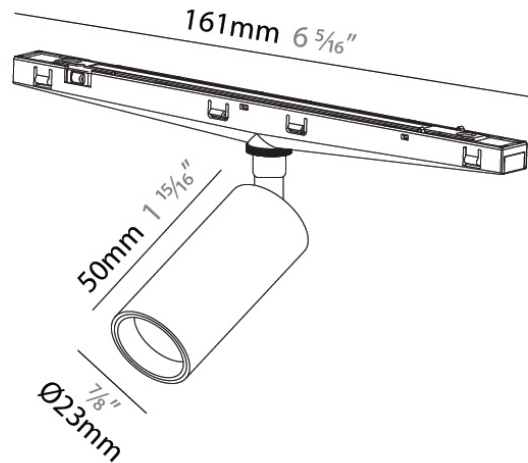

PROJECT
TYPE
NOTES
QUANTITY
DATE

A3MINTRK-SUR-SYS COMPONENTS TRACK

A380746-

DESCRIPTION

Imagine Micro Insert for Minimal Track Surface - 23mm / 7/8" x 66mm / 2 5/8" - 4.4W LED, 2700K / 3000K / 3500K / 4000K - 48 - Non-Dimming / Dali Dim - Adjustable - CRI:90 - Beam: 26° / 28° / 38° / 46° / 64°

GENERAL

Series: Minimal Track
Brand: Prolicht
Division: Architectural
Mounting Type: Track
Mounting Location: Ceiling
Subcategory: Modular

PHYSICAL

Shape: Cylinder
Diameter (mm): 23
Diameter (in): 7/8
Height (mm): 66
Height (in): 2 5/8
Light Distribution: Direct
Fixture Finish: SSR / BKV / CWI / CRY / HAB / UFT / ITA / RUA / FTG / MYG / LOD / PUS / FRO / FUP / KIA / POP / BLS / SPG / MEY / GOH / GUM / CHC / COM / ABZ / JAG / OBR / MOS / ROR
Holder Finish: WHI / BLK
Fixture Material: Aluminum

ELECTRICAL

Input Wattage Range: 1 - 9 W
Lamp Type: LED (Zhaga Standard)
Input Wattage (W): 4.4
Dimming: Dali Dimming
Driver Included: No
Driver Location: Remote
Driver Type: Constant Voltage - Universal
Driver Class: Class 2
Input Voltage (V): 48

LED

Delivered Lumen Range: 100 - 499 lm
Color Temperature (°K): 2700 / 3000 / 3500 / 4000
Max. Delivered Lumen (lm): 252 / 271 / 315 / 290
Nominal Lumen (lm): 295 / 317 / 368 / 339
CRI: >90 CRI
Lamp Life (hrs): 50000

OPTICAL

Beam Angle: 26, 28, 38, 46, 64
Adjustability: Rotational 350°; Tilt 90°

RATINGS AND CERTIFICATIONS

Certified By: Certified for North American Standards
IP rating: IP20