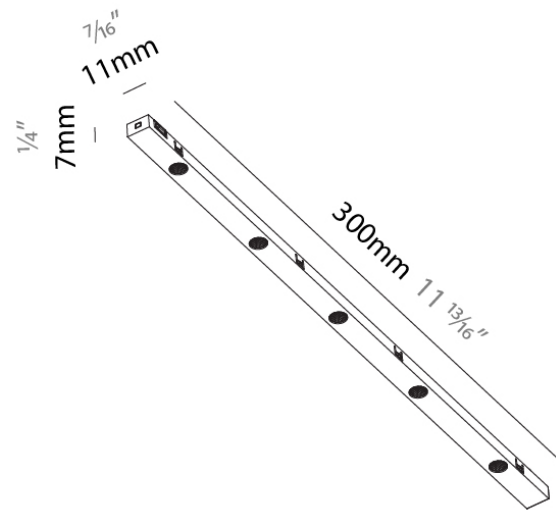

A3MINTRK-SUR-SYS COMPONENTS TRACK

A380604-

DESCRIPTION

Magiq Micro for Minimal TracK - 5.5W LED (Zhaga Standard) - 2700K / 3000K / 3500K Max. 365lm, Beam Angle 54

GENERAL

Series: Magiq Micro _____
Brand: Prolicht _____
Division: Architectural _____
Mounting Type: Track _____

PHYSICAL

Shape: Rectangle _____
Length (mm): 300 _____
Length (in): 11 ¹³/₁₆ _____
Width (mm): 11 _____
Width (in): 7/16 _____
Height (mm): 7 _____
Height (in): 1/4 _____
Light Distribution: Direct _____
Fixture Finish: BLK / WHI _____
Fixture Material: Aluminum Die Cast _____

ELECTRICAL

Input Wattage Range: 1 - 9 W _____
Lamp Type: LED _____
Input Wattage (W): 7.5 _____
Total Output Wattage (W): 5 _____
Dimming: Non-Dimmable _____
Driver Included: Yes _____
Driver Location: Integrated _____
Driver Type: Constant Current - Universal _____
Driver Class: Class 2 _____
Input Voltage (V): 120 - 277 _____
Output Voltage (V): 48 _____
Upon Request: Dali/ 0-10V Dimming _____

LED

Color Temperature (°K): 2700 / 3000 / 3500 _____
Max. Delivered Lumen (lm): 338 / 365 _____
Nominal Lumen (lm): 400 _____
CRI: >90 CRI _____
Lamp Life (hrs): 50000 _____

OPTICAL

Beam Angle: 54 _____

RATINGS AND CERTIFICATIONS

Certified By: CSA Certified to UL and CSA Standards _____
IP rating: IP20 _____