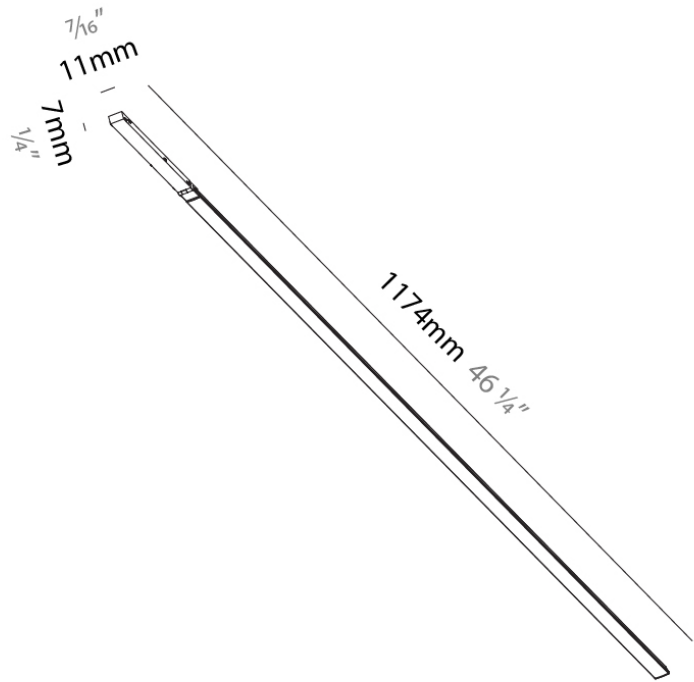

A3MINTRK-SUR-SYS COMPONENTS SURFACE

A380597-

DESCRIPTION

Microline Insert for Minimal Track Surface - L=1170mm / 46 1/16", LED 15.8W, max. 772lm, CRI90

GENERAL

Series: Microline _____
Brand: Prolicht _____
Division: Architectural _____
Mounting Type: Surface _____
Mounting Location: Wall / Ceiling _____
Subcategory: Modular _____

PHYSICAL

Shape: Rectangle _____
Length (mm): 1174 _____
Length (in): 46 1/4 _____
Width (mm): 11 _____
Width (in): 7/16 _____
Height (mm): 7 _____
Height (in): 1/4 _____
Light Distribution: Direct _____
Fixture Material: Aluminum _____

ELECTRICAL

Input Wattage Range: 10 - 19 W _____
Lamp Type: LED (Zhaga Standard) _____
Input Wattage (W): 15.8 _____
Total Output Wattage (W): 14.4 _____
Dimming: Non-Dimmable _____
Driver Included: Yes _____
Driver Location: Integrated _____
Driver Type: Constant Voltage - Universal _____
Driver Class: Class 2 _____
Input Voltage (V): 120 - 277 _____
Output Voltage (V): 48 _____
Upon Request: Dali/ 0-10V Dimming _____

LED

Delivered Lumen Range: 500 - 999 lm _____
Color Temperature (°K): 2700 / 3000 _____
Max. Delivered Lumen (lm): 772 _____
CRI: >90 CRI _____
Lamp Life (hrs): 50000 _____

OPTICAL

Beam Angle: 116 _____

RATINGS AND CERTIFICATIONS

Certified By: Certified for North American Standards _____
IP rating: IP20 _____