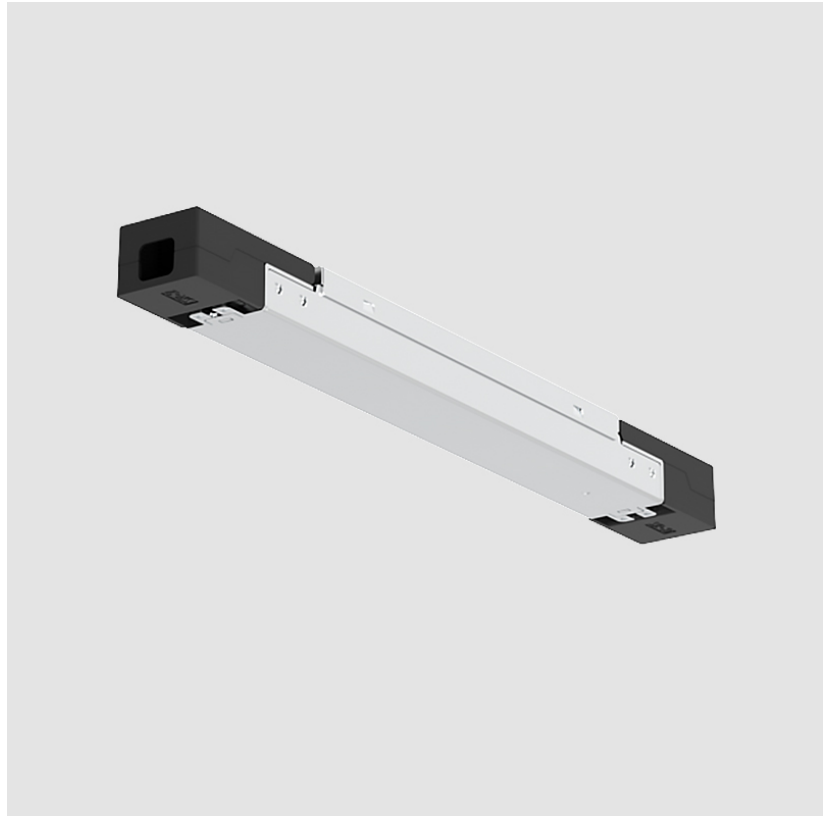

PROJECT	
TYPE	
NOTES	
QUANTITY	
DATE	

A3MINTRK-SUR-SYS COMPONENTS

A3T153

DESCRIPTION

Minimal Track - Remote InstalLED (Zhaga Standard) Dali-Driver - 48Vdc - max 96W

GENERAL

Series: Minimal Track
Brand: Prolicht
Division: Architectural

PHYSICAL

Length (mm): 252
Length (in): 9 ¹⁵/₁₆
Width (mm): 28
Width (in): 1 ¹/₈
Height (mm): 20
Height (in): 13/16
Fixture Material: Aluminum

ELECTRICAL

Lamp Type: LED (Zhaga Standard)
Total Output Wattage (W): 96
Dimming: Dali Dimming
Driver Included: Yes
Driver Type: Constant Voltage - Universal
Driver Class: Class 2
Input Voltage (V): 120 - 277
Output Voltage (V): 48

LED

Lamp Life (hrs): 50000

RATINGS AND CERTIFICATIONS

Certified By: Certified for North American Standards
IP rating: IP20