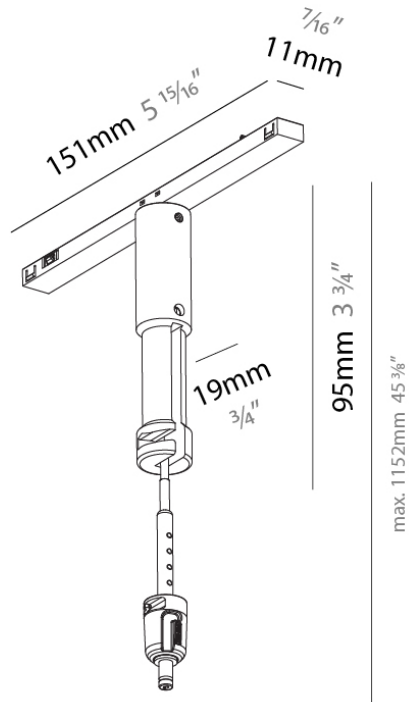

PROJECT	
TYPE	
NOTES	
QUANTITY	
DATE	

A3MINTRK-SUR-SYS COMPONENTS TRACK

A380216-

DESCRIPTION
Plug Connector - 1100mm Cable

GENERAL
Series: Minimal Track
Brand: Prolicht
Division: Architectural
Mounting Type: Track
Mounting Location: Ceiling
Subcategory: Modular

PHYSICAL
Length (mm): 151
Length (in): 5 ¹⁵/₁₆
Width (mm): 19
Width (in): 3/4
Height (mm): 52
Height (in): 2 ¹/₁₆
Max. Overall Height (mm): 1152
Max. Overall Height (in): 45 ³/₈
Fixture Finish: SSR / BKV / CWI / CRY / HAB / UFT / ITA / RUA / FTG / MYG / LOD / PUS / FRO / FUP / KIA / POP / BLS / SPG / MEY / GOH / GUM / CHC / COM / ABZ / JAG / OBR / MOS / ROR
Fixture Material: Aluminum
Cable Details: 1100mm / 43 5/16" Cable - Black

OPTICAL
Adjustability: Fixed

RATINGS AND CERTIFICATIONS
Certified By: Certified for North American Standards
IP rating: IP20