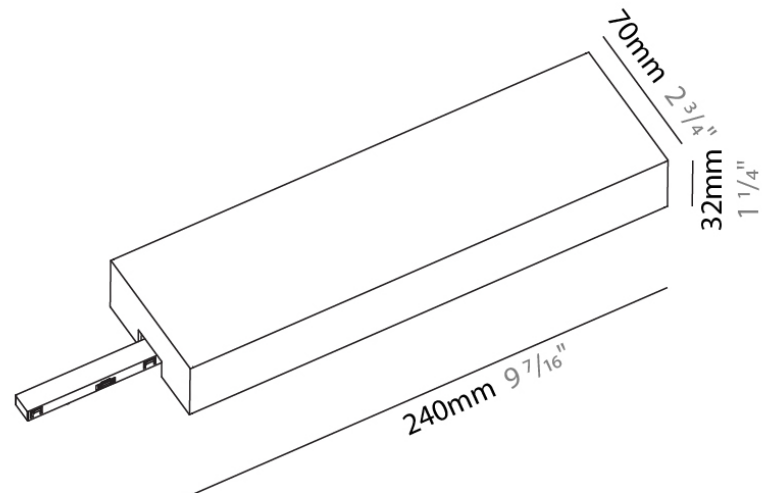

PROJECT	_____
TYPE	_____
NOTES	_____
QUANTITY	_____
DATE	_____

A3MINTRK-SUR-SYS COMPONENTS

A3T256-

DESCRIPTION

Minimal Track - Driver Box for End Feed - 48Vdc - Max 96W - Dali dimming - 120/277Vac

GENERAL

Series: Minimal Track _____
Brand: Prolicht _____
Division: Architectural _____

PHYSICAL

Shape: Rectangle _____
Length (mm): 240 _____
Length (in): 9 ⁷/₁₆ _____
Width (mm): 70 _____
Width (in): 2 ³/₄ _____
Height (mm): 32 _____
Height (in): 1 ¹/₄ _____
Fixture Finish: SSR / BKV / CWI / CRY / HAB / UFT / ITA / RUA / FTG / MYG / LOD / PUS / FRO / FUP / KIA / POP / BLS / SPG / MEY / GOH / GUM / CHC / COM / ABZ / JAG / OBR / MOS / ROR _____
Fixture Material: Aluminum _____

ELECTRICAL

Lamp Type: LED (Zhaga Standard) _____
Total Output Wattage (W): 96 _____
Dimming: Non-Dimmable _____
Driver Included: Yes _____
Driver Type: Constant Voltage - Universal _____
Driver Class: Class 2 _____
Input Voltage (V): 120 - 277 _____
Output Voltage (V): 48 _____

RATINGS AND CERTIFICATIONS

Certified By: Certified for North American Standards _____
IP rating: IP20 _____