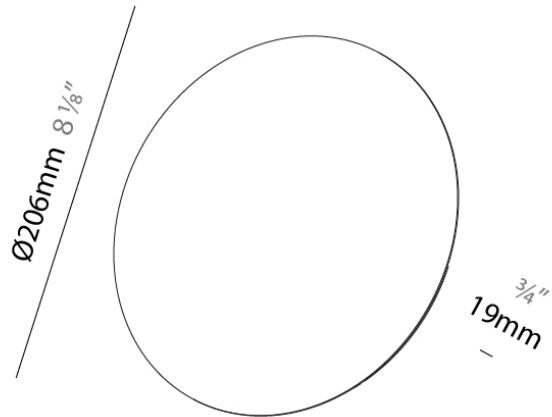

A3MINTRK-SUR-SYS COMPONENTS TRACK

A380758-

DESCRIPTION

Disq Round for Minimal Track Surface, LED (Zhaga Standard):
5.1W LED (Zhaga Standard) - 2700K - 400lm - 48V (DALI Dimming
Only) - Dibond Cover

GENERAL

Series: Disq Round
Brand: Prolicht
Division: Architectural
Mounting Type: Track
Mounting Location: Ceiling
Subcategory: Modular

PHYSICAL

Shape: Round
Diameter (mm): 206
Diameter (in): 8 1/8
Height (mm): 19
Height (in): 3/4
Light Distribution: Indirect
Weight (kg): 0.3
Weight (lbs): 0.66
Fixture Finish: COP / MIR / SST
Fixture Material: Aluminum

ELECTRICAL

Input Wattage Range: 1 - 9 W
Lamp Type: LED (Zhaga Standard)
Input Wattage (W): 5.1
Total Output Wattage (W): 4.6
Dimming: Non-Dimmable
Driver Included: No
Driver Location: Remote
Driver Type: Constant Voltage - 120/277Vac
Driver Class: Class 2
Input Voltage (V): 48
Constant Current (mA): 96
Upon Request: DALI

LED

Delivered Lumen Range: 100 - 499 lm
Color Temperature (°K): 2700
Max. Delivered Lumen (lm): 400
Nominal Lumen (lm): 400
CRI: >90 CRI
Lamp Life (hrs): 50000

OPTICAL

Beam Angle: 180

RATINGS AND CERTIFICATIONS

Certified By: Certified for North American Standards
IP rating: IP20