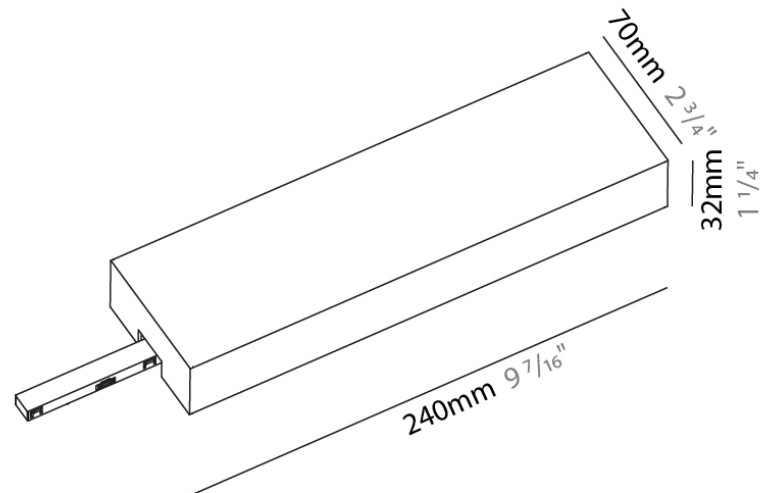

A3MINTRK-SUR-SYS COMPONENTS

A3T151-

DESCRIPTION

Minimal Track - Driver Box for End Feed - 48Vdc - Max 96W - Non-dimming - 120/277Vac

GENERAL

Series: Minimal Track

Brand: Prolicht

Division: Architectural

PHYSICAL

Shape: Rectangle

Length (mm): 240

Length (in): 9 ⁷/₁₆

Width (mm): 70

Width (in): 2 ³/₄

Height (mm): 32

Height (in): 1 ¹/₄

Fixture Finish: SSR / BKV / CWI / CRY / HAB / UFT / ITA / RUA / FTG / MYG / LOD / PUS / FRO / FUP / KIA / POP / BLS / SPG / MEY / GOH / GUM / CHC / COM / ABZ / JAG / OBR / MOS / ROR

Fixture Material: Aluminum

ELECTRICAL

Lamp Type: LED (Zhaga Standard)

Total Output Wattage (W): 96

Dimming: Non-Dimmable

Driver Included: Yes

Driver Type: Constant Voltage - Universal

Driver Class: Class 2

Input Voltage (V): 120 - 277

Output Voltage (V): 48

RATINGS AND CERTIFICATIONS

Certified By: Certified for North American Standards

IP rating: IP20