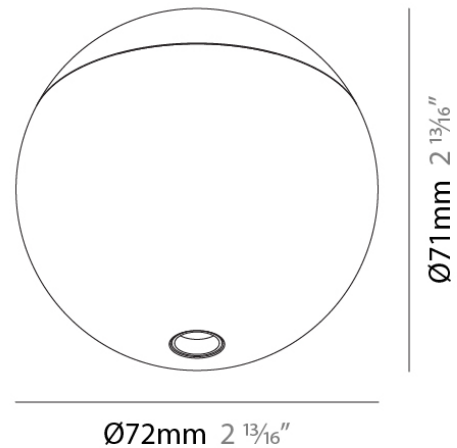

PROJECT	
TYPE	
NOTES	
QUANTITY	
DATE	

A3MINTRK-SUR-SYS COMPONENTS TRACK

A380605-

DESCRIPTION

Minimal Track Surface Snooker - 6.5W LED (Zhaga Standard) - 2700K / 3000K / 3500K / 4000K - 48Vdc - Chrome - CRI90 (DALI Dimming Only) - Optic: 32°/58°

GENERAL

Series: Snooker Metal
Brand: Prolicht
Division: Architectural
Mounting Type: Track
Mounting Location: Ceiling
Subcategory: Modular

PHYSICAL

Shape: Round
Diameter (mm): 72
Diameter (in): 2 13/16
Height (mm): 71
Height (in): 2 13/16
Light Distribution: Direct
Weight (kg): 0.26
Weight (lbs): 0.04
Fixture Finish: CHR
Fixture Material: Aluminum

ELECTRICAL

Input Wattage Range: 1 - 9 W
Lamp Type: LED (Zhaga Standard)
Input Wattage (W): 6.5
Total Output Wattage (W): 6
Dimming: Non-Dimmable
Driver Included: No
Driver Location: Remote
Driver Type: Constant Voltage - 120/277Vac
Driver Class: Class 2
Input Voltage (V): 48
Constant Current (MA): 500
Upon Request: DALI

LED

Delivered Lumen Range: 100 - 499 lm
Color Temperature (°K): 2700 / 3000 / 3500 / 4000
Max. Delivered Lumen (lm): 283 / 328 / 349 / 356
Nominal Lumen (lm): 460 / 487 / 517 / 528
CRI: >90 CRI
Lamp Life (hrs): 50000

OPTICAL

Beam Angle: 32 / 58
Adjustability: Fixed

RATINGS AND CERTIFICATIONS

Certified By: Certified for North American Standards
IP rating: IP20