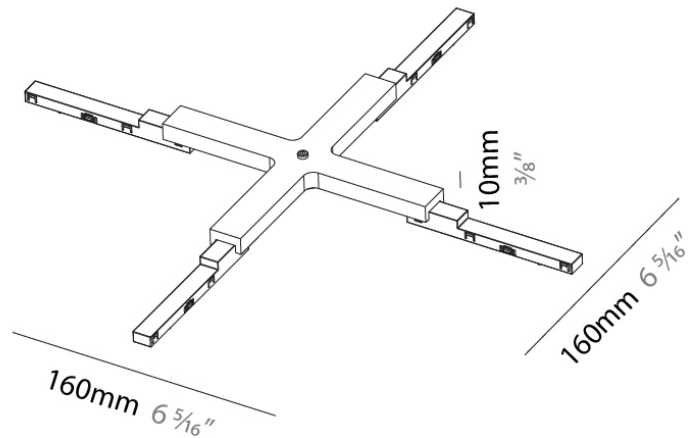

PROJECT	
TYPE	
NOTES	
QUANTITY	
DATE	

A3MINTRK-SUR-SYS COMPONENTS TRACK

A3T193-

DESCRIPTION

Minimal Track - X-Connector

GENERAL

Series: Minimal Track

Brand: Prolicht

Division: Architectural

Mounting Type: Track

Mounting Location: Ceiling

PHYSICAL

Length (mm): 160

Length (in): 6 ⁵/₁₆

Width (mm): 160

Width (in): 6 ⁵/₁₆

Height (mm): 10

Height (in): 3/8

Weight (kg): 0.15

Weight (lbs): 0.33

Fixture Finish: SSR / BKV / CWI / CRY / HAB / UFT / ITA / RUA / FTG / MYG / LOD / PUS / FRO / FUP / KIA / POP / BLS / SPG / MEY / GOH / GUM / CHC / COM / ABZ / JAG / OBR / MOS / ROR

Fixture Material: Aluminum

RATINGS AND CERTIFICATIONS

Certified By: Certified for North American Standards

IP rating: IP20