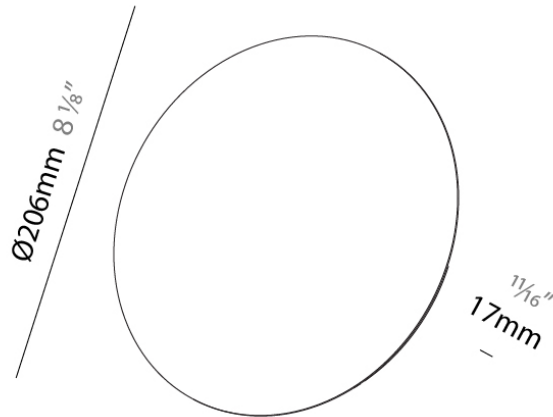

A3MINTRK-SUR-SYS COMPONENTS TRACK

A380759-

DESCRIPTION

Disq Round for Minimal Round, LED (Zhaga Standard): 5.1W LED (Zhaga Standard) - 2700K - 400lm - 48V (DALI DIM Only) - Powder Coat Colors

GENERAL

Series: Disq Round

Brand: Prolicht

Division: Architectural

Mounting Type: Track

Mounting Location: Ceiling

Subcategory: Modular

PHYSICAL

Shape: Round

Diameter (mm): 206

Diameter (in): 8 1/8"

Height (mm): 17

Height (in): 11/16"

Light Distribution: Indirect

Weight (kg): 0.3

Weight (lbs): 0.66

Fixture Finish: SSR / BKV / CWI / CRY / HAB / UFT / ITA / RUA / FTG / MYG / LOD / PUS / FRO / FUP / KIA / POP / BLS / SPG / MEY / GOH / GUM / CHC / COM / ABZ / JAG / OBR / MOS / ROR

Fixture Material: Aluminum

ELECTRICAL

Input Wattage Range: 1 - 9 W

Lamp Type: LED (Zhaga Standard)

Input Wattage (W): 5.1

Total Output Wattage (W): 4.6

Dimming: Non-Dimmable

Driver Included: No

Driver Location: Remote

Driver Type: Constant Voltage - 120/277Vac

Driver Class: Class 2

Input Voltage (V): 48

Constant Current (mA): 96

Upon Request: DALI

LED

Delivered Lumen Range: 100 - 499 lm

Color Temperature (°K): 2700

Max. Delivered Lumen (lm): 400

Nominal Lumen (lm): 400

CRI: >90 CRI

Lamp Life (hrs): 50000

OPTICAL

Beam Angle: 180

RATINGS AND CERTIFICATIONS

Certified By: Certified for North American Standards

IP rating: IP20