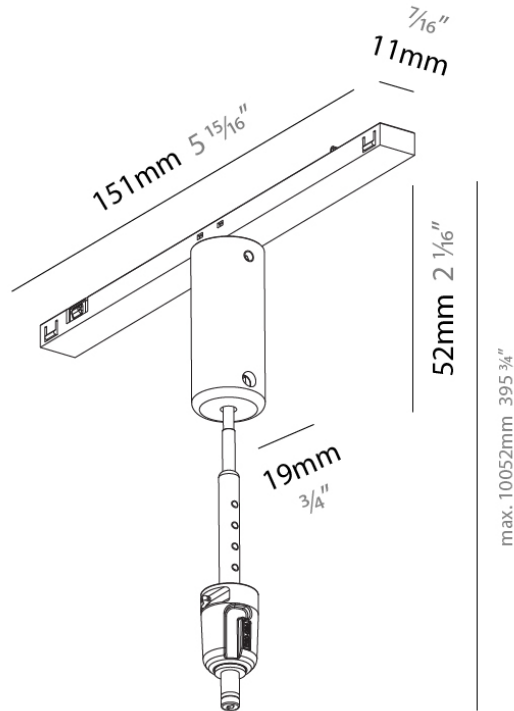

PROJECT	
TYPE	
NOTES	
QUANTITY	
DATE	

A3MINTRK-SUR-SYS COMPONENTS TRACK

A380215-

DESCRIPTION
Plug Connector - 10000mm Cable

GENERAL
Series: Minimal Track
Brand: Prolicht
Division: Architectural
Mounting Type: Track
Mounting Location: Ceiling
Subcategory: Modular

PHYSICAL
Length (mm): 151
Length (in): 5 ¹⁵/₁₆
Width (mm): 19
Width (in): 3/4
Height (mm): 52
Height (in): 2 ¹/₁₆
Max. Overall Height (mm): 10052
Max. Overall Height (in): 395 ³/₄
Weight (kg): 0.112
Weight (lbs): 0.247
Fixture Finish: SSR / BKV / CWI / CRY / HAB / UFT / ITA / RUA / FTG / MYG / LOD / PUS / FRO / FUP / KIA / POP / BLS / SPG / MEY / GOH / GUM / CHC / COM / ABZ / JAG / OBR / MOS / ROR
Fixture Material: Aluminum
Cable Details: 10,000mm / 393 11/16" Cable - Black

OPTICAL
Adjustability: Fixed

RATINGS AND CERTIFICATIONS
Certified By: Certified for North American Standards
IP rating: IP20