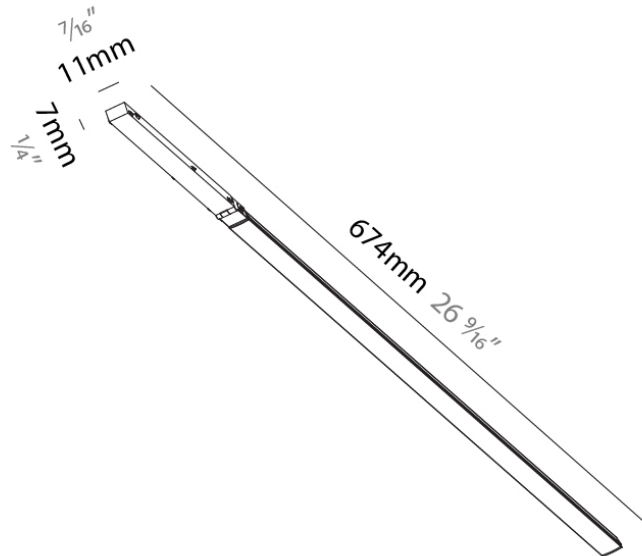

PROJECT	
TYPE	
NOTES	
QUANTITY	
DATE	

A3MINTRK-SUR-SYS COMPONENTS SURFACE

A380596-

DESCRIPTION

Microline Insert L=672mm, LED 8W, max. 429lm, CRI90

GENERAL

Series: Minimal Track
Brand: Prolicht
Division: Architectural
Mounting Type: Surface
Mounting Location: Wall / Ceiling
Subcategory: Modular

PHYSICAL

Shape: Rectangle
Length (mm): 674
Length (in): 26 ⁹/₁₆
Width (mm): 11
Width (in): 7/16
Height (mm): 7
Height (in): 1/4
Light Distribution: Direct
Fixture Material: Aluminum

ELECTRICAL

Input Wattage Range: 1 - 9 W
Lamp Type: LED (Zhaga Standard)
Input Wattage (W): 9.79
Total Output Wattage (W): 7.26
Dimming: Non-Dimmable
Driver Included: Yes
Driver Location: Integrated
Driver Type: Constant Voltage - Universal
Driver Class: Class 2
Input Voltage (V): 120 - 277
Output Voltage (V): 48
Upon Request: Dali/ 0-10V Dimming

LED

Delivered Lumen Range: 100 - 499 lm
Color Temperature (°K): 2700 / 3000
Max. Delivered Lumen (lm): 386
CRI: >90 CRI
Lamp Life (hrs): 50000

OPTICAL

Beam Angle: 116

RATINGS AND CERTIFICATIONS

Certified By: Certified for North American Standards
IP rating: IP20