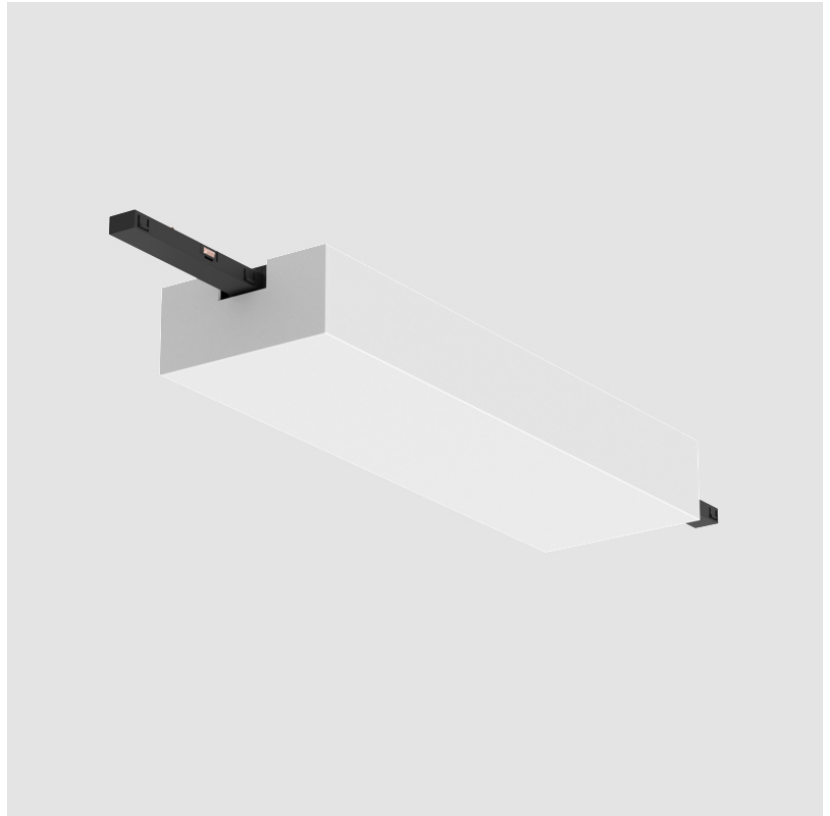

PROJECT	_____
TYPE	_____
NOTES	_____
QUANTITY	_____
DATE	_____

A3MINTRK-SUR-SYS COMPONENTS

A3T257-

DESCRIPTION

Minimal Track - Driver Box for Central Feed - 48Vdc - Max 96W -
Dali dimming - 120/277Vac

GENERAL

Series: Minimal Track _____
Brand: Prolicht _____
Division: Architectural _____

PHYSICAL

Shape: Rectangle _____
Length (mm): 240 _____
Length (in): 9 ⁷/₁₆ _____
Width (mm): 70 _____
Width (in): 2 ³/₄ _____
Height (mm): 32 _____
Height (in): 1 ¹/₄ _____
Fixture Finish: SSR / BKV / CWI / CRY / HAB / UFT / ITA / RUA / FTG /
MYG / LOD / PUS / FRO / FUP / KIA / POP / BLS / SPG / MEY / GOH /
GUM / CHC / COM / ABZ / JAG / OBR / MOS / ROR _____
Fixture Material: Aluminum _____

ELECTRICAL

Lamp Type: LED (Zhaga Standard) _____
Total Output Wattage (W): 96 _____
Dimming: Dali Dimming _____
Driver Included: Yes _____
Driver Type: Constant Voltage - Universal _____
Driver Class: Class 2 _____
Input Voltage (V): 120 - 277 _____
Output Voltage (V): 48 _____

RATINGS AND CERTIFICATIONS

Certified By: Certified for North American Standards _____
IP rating: IP20 _____