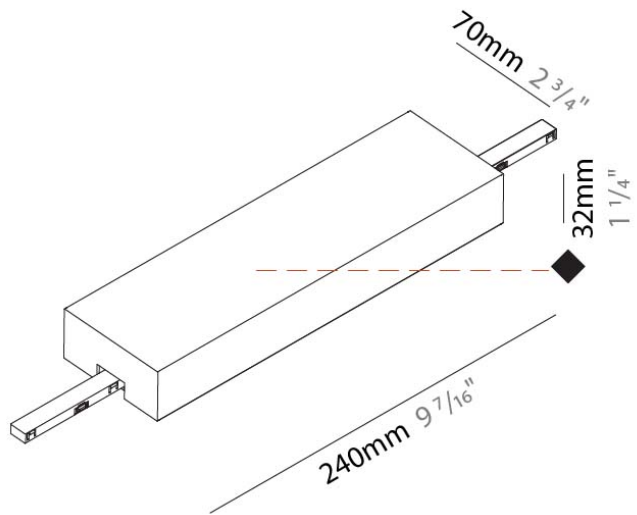

PROJECT	_____
TYPE	_____
NOTES	_____
QUANTITY	_____
DATE	_____

A3MINTRK-SUR-SYS COMPONENTS

A3T152-

DESCRIPTION

Minimal Track - Driver Box for Central Feed - 48Vdc - Max 96W - Non-dimming - 120/277Vac

GENERAL

Series: Minimal Track
Brand: Prolicht
Division: Architectural

PHYSICAL

Shape: Rectangle
Length (mm): 240
Length (in): 9 7/16
Width (mm): 70
Width (in): 2 3/4
Height (mm): 32
Height (in): 1 1/4
Fixture Finish: SSR / BKV / CWI / CRY / HAB / UFT / ITA / RUA / FTG / MYG / LOD / PUS / FRO / FUP / KIA / POP / BLS / SPG / MEY / GOH / GUM / CHC / COM / ABZ / JAG / OBR / MOS / ROR
Fixture Material: Aluminum

ELECTRICAL

Lamp Type: LED (Zhaga Standard)
Total Output Wattage (W): 96
Dimming: Non-Dimmable
Driver Included: Yes
Driver Type: Constant Voltage - Universal
Driver Class: Class 2
Input Voltage (V): 120 - 277
Output Voltage (V): 48

RATINGS AND CERTIFICATIONS

Certified By: Certified for North American Standards
IP rating: IP20