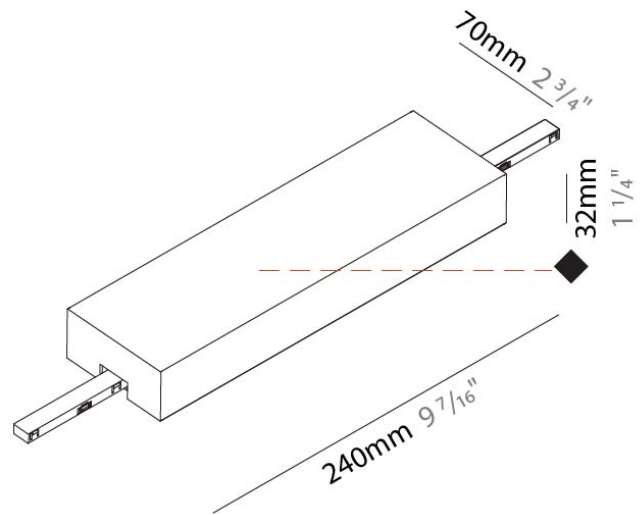

PROJECT	_____
TYPE	_____
NOTES	_____
QUANTITY	_____
DATE	_____

A3MINTRK-SUR-SYS COMPONENTS

A3T257-

DESCRIPTION

Minimal Track - Driver Box for Central Feed - 48Vdc - Max 96W -
Dali dimming - 120/277Vac

GENERAL

Series: Minimal Track _____
Brand: Prolicht _____
Division: Architectural _____

PHYSICAL

Shape: Rectangle _____
Length (mm): 240 _____
Length (in): 9 ⁷/₁₆ _____
Width (mm): 70 _____
Width (in): 2 ³/₄ _____
Height (mm): 32 _____
Height (in): 1 ¹/₄ _____
Fixture Finish: SSR / BKV / CWI / CRY / HAB / UFT / ITA / RUA / FTG /
MYG / LOD / PUS / FRO / FUP / KIA / POP / BLS / SPG / MEY / GOH /
GUM / CHC / COM / ABZ / JAG / OBR / MOS / ROR _____
Fixture Material: Aluminum _____

ELECTRICAL

Lamp Type: LED (Zhaga Standard) _____
Total Output Wattage (W): 96 _____
Dimming: Dali Dimming _____
Driver Included: Yes _____
Driver Type: Constant Voltage - Universal _____
Driver Class: Class 2 _____
Input Voltage (V): 120 - 277 _____
Output Voltage (V): 48 _____

RATINGS AND CERTIFICATIONS

Certified By: Certified for North American Standards _____
IP rating: IP20 _____