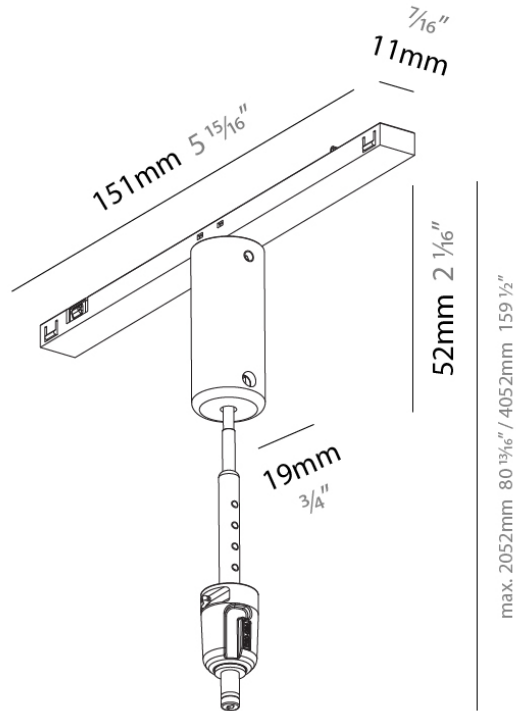

PROJECT
TYPE
NOTES
QUANTITY
DATE

A3MINTRK-SUR-SYS COMPONENTS TRACK

A380214-

DESCRIPTION

Plug Connector - 2000mm or 4000mm Cable

GENERAL

Series: Minimal Track

Brand: Prolicht

Division: Architectural

Mounting Type: Track

Mounting Location: Ceiling

Subcategory: Modular

PHYSICAL

Length (mm): 151

Length (in): 5 ¹⁵/₁₆

Width (mm): 19

Width (in): 3/4

Height (mm): 52

Height (in): 2 ¹/₁₆

Max. Overall Height (mm): 2052 / 4052

Max. Overall Height (in): 80 ¹³/₁₆

Weight (kg): 0.112

Weight (lbs): 0.247

Fixture Finish: SSR / BKV / CWI / CRY / HAB / UFT / ITA / RUA / FTG / MYG / LOD / PUS / FRO / FUP / KIA / POP / BLS / SPG / MEY / GOH / GUM / CHC / COM / ABZ / JAG / OBR / MOS / ROR

Accent Finish: BLK / WHI / ORA / RED / GRN

Fixture Material: Aluminum

Cable Details: 2000mm / 78 3/4" or 4000 / 157 1/2" Cable

OPTICAL

Adjustability: Fixed

RATINGS AND CERTIFICATIONS

Certified By: Certified for North American Standards

IP rating: IP20