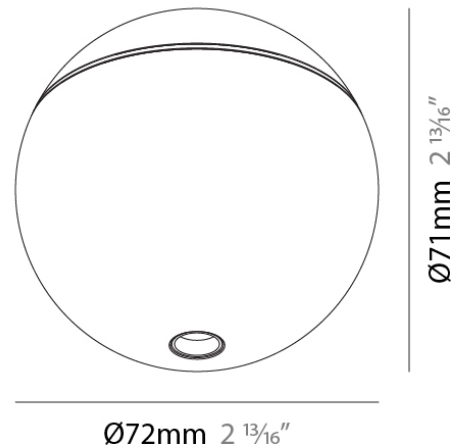

PROJECT	_____
TYPE	_____
NOTES	_____
QUANTITY	_____
DATE	_____

A3MINTRK-SUR-SYS COMPONENTS TRACK

A380606-

DESCRIPTION

Snooker Insert for Minimal Track Surface - 6.5W LED (Zhaga Standard) - 2700K / 3000K / 3500K / 4000K - 48Vdc - Chrome - CRI90 (DALI Dimming Only) - Shine Ring - Optic: 32°/58°

GENERAL

Series: Snooker Metal
Brand: Prolicht
Division: Architectural
Mounting Type: Track
Mounting Location: Ceiling
Subcategory: Modular

PHYSICAL

Shape: Round
Diameter (mm): 72
Diameter (in): 2 13/16
Height (mm): 71
Height (in): 2 13/16
Light Distribution: Direct
Weight (kg): 0.26
Weight (lbs): 0.04
Fixture Finish: CHR
Accent Finish: OPL / YEL / ORA / RED / BLU / GRN
Fixture Material: Aluminum

ELECTRICAL

Input Wattage Range: 1 - 9 W
Lamp Type: LED (Zhaga Standard)
Input Wattage (W): 6.5
Total Output Wattage (W): 6
Dimming: Non-Dimmable
Driver Included: No
Driver Location: Remote
Driver Type: Constant Voltage - 120/277Vac
Driver Class: Class 2
Input Voltage (V): 48
Constant Current (mA): 500
Upon Request: DALI

LED

Delivered Lumen Range: 100 - 499 lm
Color Temperature (°K): 2700 / 3000 / 3500 / 4000
Max. Delivered Lumen (lm): 283 / 328 / 349 / 356
Nominal Lumen (lm): 460 / 487 / 517 / 528
CRI: >90 CRI
Lamp Life (hrs): 50000

OPTICAL

Beam Angle: 32 / 58
Adjustability: Fixed

RATINGS AND CERTIFICATIONS

Certified By: Certified for North American Standards
IP rating: IP20