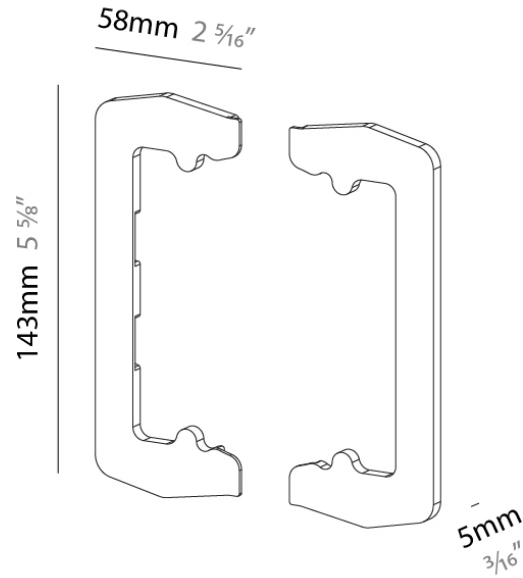

A3MINTRK-SUR-SYS COMPONENTS

A380204-

DESCRIPTION
Minimal Track - Disq Square Aura Cover

GENERAL
Series: Minimal Track
Brand: Prolicht
Division: Architectural

PHYSICAL
Shape: Square
Length (mm): 144
Length (in): 5 ¹¹/₁₆
Width (mm): 58
Width (in): 2 ⁵/₁₆
Height (mm): 5
Height (in): 3/16
Weight (kg): 0.023
Weight (lbs): 0.051
Fixture Finish: YEL / ORA / RED / BLU / GRN
Fixture Material: Plastic

RATINGS AND CERTIFICATIONS
Certified By: Certified for North American Standards
IP rating: IP20