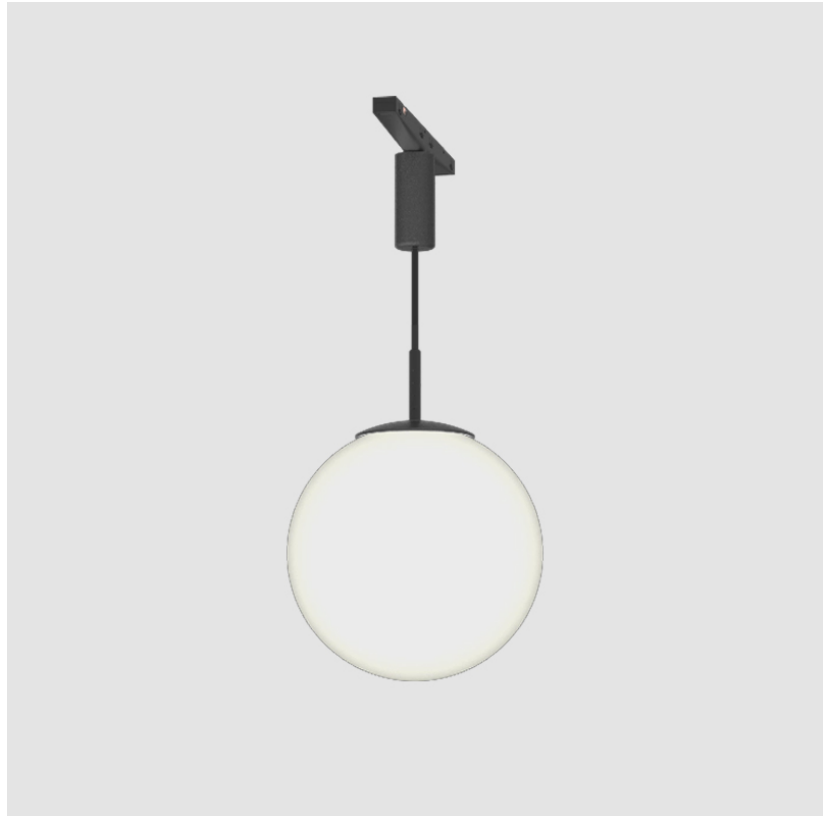

A3MINTRK-SUR-SYS COMPONENTS TRACK

A380655-

DESCRIPTION

Bilo Insert for Minimal Track System Surface - Ø120mm - 6.4W LED, 48V, CRI:90, Beam 180

GENERAL

Series: Bilo
Subseries: Bilo
Brand: Prolicht
Division: Architectural
Mounting Type: Track
Mounting Location: Ceiling
Subcategory: Modular

PHYSICAL

Shape: Sphere
Diameter (mm): 120
Diameter (in): 4 ¾
Height (mm): 120
Height (in): 4 ¾
Light Distribution: Omnidirectional
Fixture Finish: SSR / BKV / CWI / CRY / HAB / UFT / ITA / RUA / FTG / MYG / LOD / PUS / FRO / FUP / KIA / POP / BLS / SPG / MEY / GOH / GUM / CHC / COM / ABZ / JAG / OBR / MOS / ROR
Accent Finish: OPL / YEL / ORA / RED / BLU / GRN
Fixture Material: Glass / Metal
Cable Details: 2000mm/78 ¾" or 4000mm/157 ½" Cable - Color Options: Black / White / Orange / Red / Green

ELECTRICAL

Input Wattage Range: 1 - 9 W
Lamp Type: LED (Zhaga Standard)
Input Wattage (W): 6.4
Dimming: Non-Dimmable / 0-10V Dimming
Driver Included: No
Driver Location: Integrated
Driver Type: Constant Voltage - Universal
Driver Class: Class 2
Input Voltage (V): 48
Constant Current (mA): 500
Upon Request: 0-10V Dimming with Tridonic Bridge

LED

Delivered Lumen Range: 100 - 499 lm
Color Temperature (°K): 2700 / 3000 / 3500 / 4000
Max. Delivered Lumen (lm): 356 / 377 / 398 / 408
Nominal Lumen (lm): 460 / 487 / 514 / 528
CRI: >90 CRI
Lamp Life (hrs): 50000

RATINGS AND CERTIFICATIONS

Certified By: CSA Certified to UL and CSA Standards
IP rating: IP20