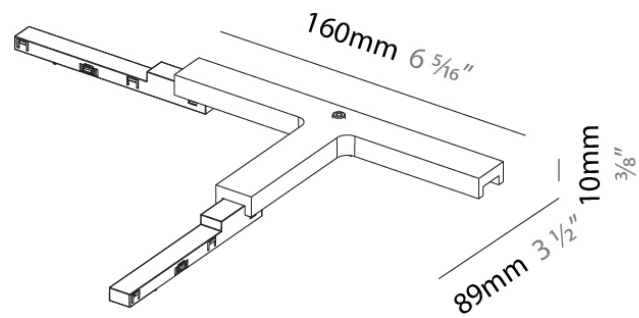

PROJECT	
TYPE	
NOTES	
QUANTITY	
DATE	

A3MINTRK-SUR-SYS COMPONENTS TRACK

A3T194-

DESCRIPTION

Minimal Track - T-Connector

GENERAL

Series: Minimal Track

Brand: Prolicht

Division: Architectural

Mounting Type: Track

Mounting Location: Ceiling

PHYSICAL

Length (mm): 160

Length (in): 6 ⁵/₁₆

Width (mm): 89

Width (in): 3 ¹/₂

Height (mm): 10

Height (in): 3/8

Weight (kg): 0.1

Weight (lbs): 0.22

Fixture Finish: SSR / BKV / CWI / CRY / HAB / UFT / ITA / RUA / FTG / MYG / LOD / PUS / FRO / FUP / KIA / POP / BLS / SPG / MEY / GOH / GUM / CHC / COM / ABZ / JAG / OBR / MOS / ROR

Fixture Material: Aluminum

RATINGS AND CERTIFICATIONS

Certified By: Certified for North American Standards

IP rating: IP20