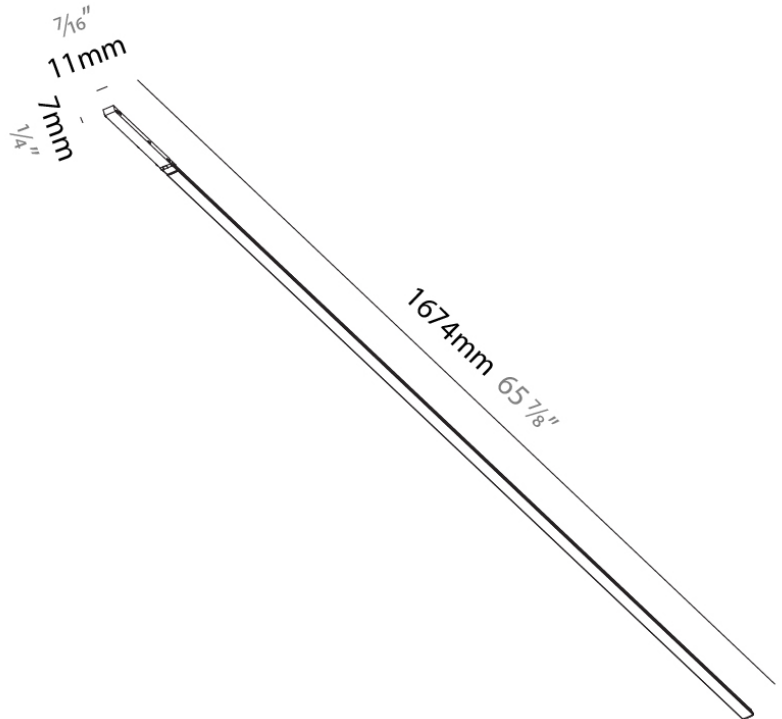

PROJECT	_____
TYPE	_____
NOTES	_____
QUANTITY	_____
DATE	_____

A3MINTRK-SUR-SYS COMPONENTS SURFACE

A380598-

DESCRIPTION

Microline Insert for Minimal Track Surface L=1670mm / 65 3/4", LED 24W, max. 1158lm, CRI90

GENERAL

Series: Minimal Track
Brand: Prolicht
Division: Architectural
Mounting Type: Surface
Mounting Location: Wall / Ceiling
Subcategory: Profile

PHYSICAL

Shape: Rectangle
Length (mm): 1674
Length (in): 65 7/8
Width (mm): 11
Width (in): 7/16
Height (mm): 7
Height (in): 1/4
Light Distribution: Direct
Fixture Material: Aluminum

ELECTRICAL

Input Wattage Range: 20 - 29 W
Lamp Type: LED (Zhaga Standard)
Input Wattage (W): 24
Total Output Wattage (W): 21.8
Dimming: Non-Dimmable
Driver Included: Yes
Driver Location: Integrated
Driver Type: Constant Voltage - Universal
Driver Class: Class 2
Input Voltage (V): 120 - 277
Output Voltage (V): 48
Upon Request: Dali/ 0-10V Dimming

LED

Delivered Lumen Range: 1000 - 1999 lm
Color Temperature (°K): 2700 / 3000
Max. Delivered Lumen (lm): 1158
CRI: >90 CRI
Lamp Life (hrs): 50000

OPTICAL

Beam Angle: 116

RATINGS AND CERTIFICATIONS

Certified By: Certified for North American Standards
IP rating: IP20