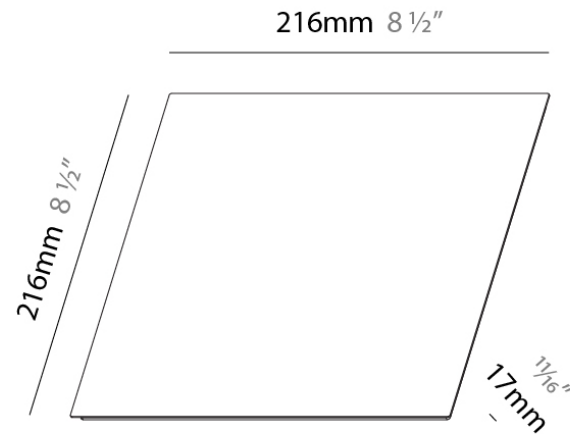

PROJECT
TYPE
NOTES
QUANTITY
DATE

A3MINTRK-SUR-SYS COMPONENTS TRACK

A380761-

DESCRIPTION

Disq Square for Minimal Track Surface, LED (Zhaga Standard):
5.1W LED (Zhaga Standard) - 2700K - 400lm - 48V (DALI DIM Only) - Powder Coat Colors

GENERAL

Series: Disq Square
Brand: Prolicht
Division: Architectural
Mounting Type: Track
Mounting Location: Ceiling
Subcategory: Modular

PHYSICAL

Shape: Round
Length (mm): 216
Length (in): 8 1/2
Width (mm): 216
Width (in): 8 1/2
Height (mm): 17
Height (in): 11/16
Light Distribution: Indirect
Weight (kg): 0.4
Weight (lbs): 0.88
Fixture Finish: SSR / BKV / CWI / CRY / HAB / UFT / ITA / RUA / FTG / MYG / LOD / PUS / FRO / FUP / KIA / POP / BLS / SPG / MEY / GOH / GUM / CHC / COM / ABZ / JAG / OBR / MOS / ROR
Fixture Material: Aluminum

ELECTRICAL

Input Wattage Range: 1 - 9 W
Lamp Type: LED (Zhaga Standard)
Input Wattage (W): 5.1
Total Output Wattage (W): 4.6
Dimming: Non-Dimmable
Driver Included: No
Driver Location: Remote
Driver Type: Constant Voltage - 120/277Vac
Driver Class: Class 2
Input Voltage (V): 48
Constant Current (MA): 96
Upon Request: DALI

LED

Delivered Lumen Range: 100 - 499 lm
Color Temperature (°K): 2700
Max. Delivered Lumen (lm): 400
Nominal Lumen (lm): 400
CRI: >90 CRI
Lamp Life (hrs): 50000

OPTICAL

Beam Angle: 180

RATINGS AND CERTIFICATIONS

Certified By: Certified for North American Standards
IP rating: IP20