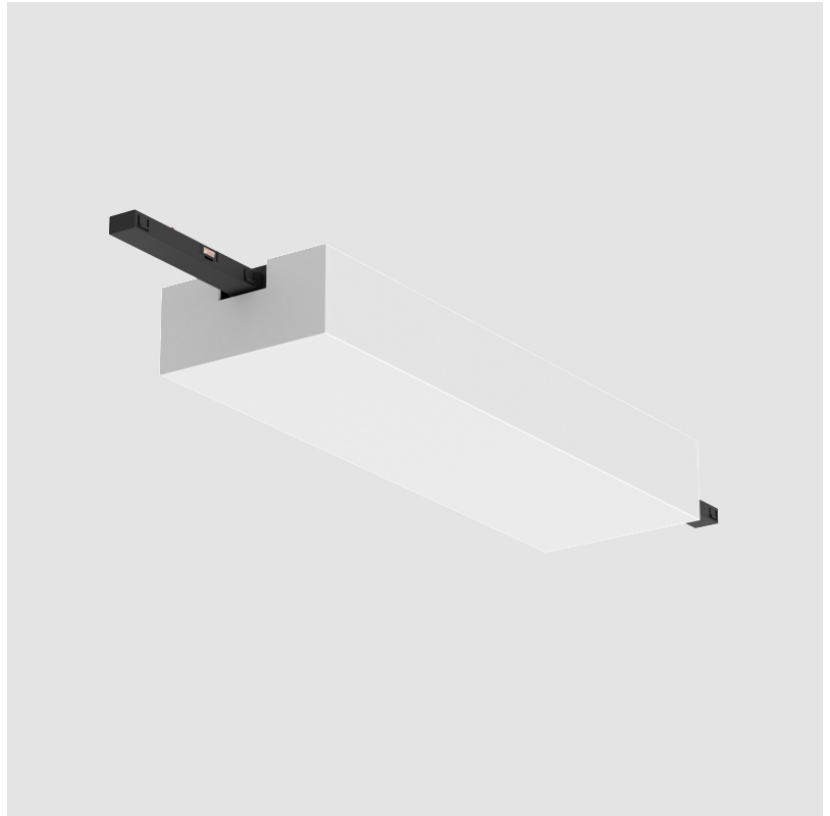

PROJECT	_____
TYPE	_____
NOTES	_____
QUANTITY	_____
DATE	_____

A3MINTRK-SUR-SYS COMPONENTS

A3T152-

DESCRIPTION

Minimal Track - Driver Box for Central Feed - 48Vdc - Max 96W - Non-dimming - 120/277Vac

GENERAL

Series: Minimal Track
Brand: Prolicht
Division: Architectural

PHYSICAL

Shape: Rectangle
Length (mm): 240
Length (in): 9 7/16
Width (mm): 70
Width (in): 2 3/4
Height (mm): 32
Height (in): 1 1/4
Fixture Finish: SSR / BKV / CWI / CRY / HAB / UFT / ITA / RUA / FTG / MYG / LOD / PUS / FRO / FUP / KIA / POP / BLS / SPG / MEY / GOH / GUM / CHC / COM / ABZ / JAG / OBR / MOS / ROR
Fixture Material: Aluminum

ELECTRICAL

Lamp Type: LED (Zhaga Standard)
Total Output Wattage (W): 96
Dimming: Non-Dimmable
Driver Included: Yes
Driver Type: Constant Voltage - Universal
Driver Class: Class 2
Input Voltage (V): 120 - 277
Output Voltage (V): 48

RATINGS AND CERTIFICATIONS

Certified By: Certified for North American Standards
IP rating: IP20