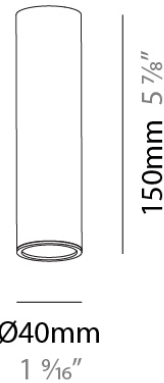

Series: Minimal Track _____
Brand: Prolicht _____
Division: Architectural _____
Mounting Type: Track _____
Mounting Location: Ceiling _____
Subcategory: Modular _____

PHYSICAL

Shape: Cylinder _____
Diameter (mm): 40 _____
Diameter (in): 1 9/16 _____
Height (mm): 150 _____
Height (in): 5 7/8 _____
Light Distribution: Direct _____
Weight (kg): 0.293 _____
Weight (lbs): 0.646 _____
Fixture Finish: SSR / BKV / CWI / CRY / HAB / UFT / ITA / RUA / FTG / MYG / LOD / PUS / FRO / FUP / KIA / POP / BLS / SPG / MEY / GOH / GUM / CHC / COM / ABZ / JAG / OBR / MOS / ROR _____
Accent Finish: OPL / YEL / ORA / RED / BLU / GRN _____
Fixture Material: Aluminum _____

ELECTRICAL

Input Wattage Range: 1 - 9 W _____
Lamp Type: LED (Zhaga Standard) _____
Input Wattage (W): 9 _____
Dimming: Non-Dimmable _____
Driver Included: No _____
Driver Location: Remote _____
Driver Type: Constant Voltage - 120/277Vac _____
Driver Class: Class 2 _____
Input Voltage (V): 48 _____
Constant Current (MA): 500 _____
Upon Request: DALI _____

LED

Delivered Lumen Range: 500 - 999 lm _____
Color Temperature (°K): 2700 / 3000 / 4000 _____
Max. Delivered Lumen (lm): 752 - 782 / 787 - 818 / 834 - 868 _____
Nominal Lumen (lm): 969.41 / 1014 / 1075.27 _____
CRI: >90 CRI _____
Lamp Life (hrs): 50000 _____

OPTICAL

Optic°: 44 / 55 _____
Beam Angle: 40 / 52 _____
Adjustability: Fixed _____

RATINGS AND CERTIFICATIONS

Certified By: Certified for North American Standards _____
IP rating: IP20 _____