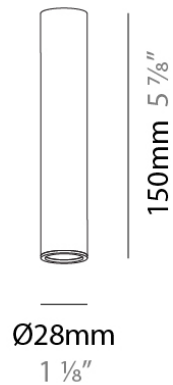

PROJECT
TYPE
NOTES
QUANTITY
DATE

A3MINTRK-SUR-SYS COMPONENTS TRACK

A380206-

DESCRIPTION

Hangover Plug Ø28 - 150mm LED (Zhaga Standard) 6.5W Max. 446lm, 48Vdc, CRI90

GENERAL

Series: Minimal Track
Brand: Prolicht
Division: Architectural
Mounting Type: Track
Mounting Location: Ceiling
Subcategory: Modular

PHYSICAL

Shape: Cylinder
Diameter (mm): 28
Diameter (in): 1 1/8
Height (mm): 150
Height (in): 5 7/8
Light Distribution: Direct
Weight (kg): 0.124
Weight (lbs): 0.273
Fixture Finish: SSR / BKV / CWI / CRY / HAB / UFT / ITA / RUA / FTG / MYG / LOD / PUS / FRO / FUP / KIA / POP / BLS / SPG / MEY / GOH / GUM / CHC / COM / ABZ / JAG / OBR / MOS / ROR
Accent Finish: OPL / YEL / ORA / RED / BLU / GRN
Fixture Material: Aluminum

ELECTRICAL

Input Wattage Range: 1 - 9 W
Lamp Type: LED (Zhaga Standard)
Input Wattage (W): 6.5
Dimming: Non-Dimmable
Driver Included: No
Driver Location: Remote
Driver Type: Constant Voltage - 120/277Vac
Driver Class: Class 2
Input Voltage (V): 48
Constant Current (MA): 500
Upon Request: DALI/0-10V Dimming with bridge

LED

Delivered Lumen Range: 100 - 499 lm
Color Temperature (°K): 2700 / 3000 / 4000
Max. Delivered Lumen (lm): 377-389 / 400-412 / 433-446
Nominal Lumen (lm): 455
CRI: >90 CRI
Lamp Life (hrs): 50000

OPTICAL

Optic°: 33 / 66
Beam Angle: 26 / 56
Adjustability: Fixed

RATINGS AND CERTIFICATIONS

Certified By: Certified for North American Standards
IP rating: IP20