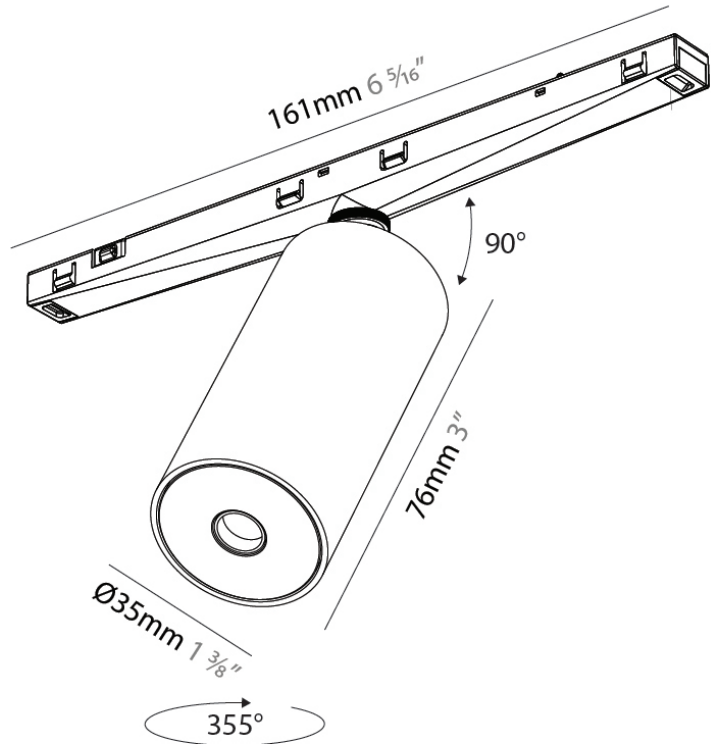

PROJECT	
TYPE	
NOTES	
QUANTITY	
DATE	

A3MINTRK-SUR-SYS COMPONENTS TRACK

A3T288-

DESCRIPTION

Imagine Micro Track Spot for Minimal Track / The Code System - Ø23mm / 7/8" - 6W LED (Zhaga Standard) - 2700K / 3000K / 3500K / 4000K - Optics: 18° / 22° - Dimmable

GENERAL

Series: Imagine
Brand: Prolicht
Division: Architectural
Mounting Type: Track
Mounting Location: Ceiling
Subcategory: Modular

PHYSICAL

Shape: Cylinder
Diameter (mm): 35
Diameter (in): 1 3/8
Height (mm): 105
Height (in): 4 1/8
Light Distribution: Adjustable / Direct
Fixture Finish: SSR / BKV / CWI / CRY / HAB / UFT / ITA / RUA / FTG / MYG / LOD / PUS / FRO / FUP / KIA / POP / BLS / SPG / MEY / GOH / GUM / CHC / COM / ABZ / JAG / OBR / MOS / ROR
Holder Finish: WHI / BLK
Fixture Material: Aluminum

ELECTRICAL

Input Wattage Range: 1 - 9 W
Lamp Type: LED (Zhaga Standard)
Input Wattage (W): 6
Total Output Wattage (W): 5.4
Dimming: 0-10V / DALI Dimming
Driver Included: No
Driver Location: Remote
Driver Type: Constant Voltage - Universal
Driver Class: Class 2
Input Voltage (V): 48

LED

Delivered Lumen Range: 100 - 499 lm
Color Temperature (°K): 2700 / 3000 / 3500 / 4000
Max. Delivered Lumen (lm): 110 / 119 / 124 / 127
Nominal Lumen (lm): 372 / 399 / 418 / 427
CRI: >90 CRI
Lamp Life (hrs): 80000

OPTICAL

Optic°: 14
Adjustability: Rotational 350°; Tilt 90°

RATINGS AND CERTIFICATIONS

Certified By: CSA Certified to UL and CSA Standards
IP rating: IP20