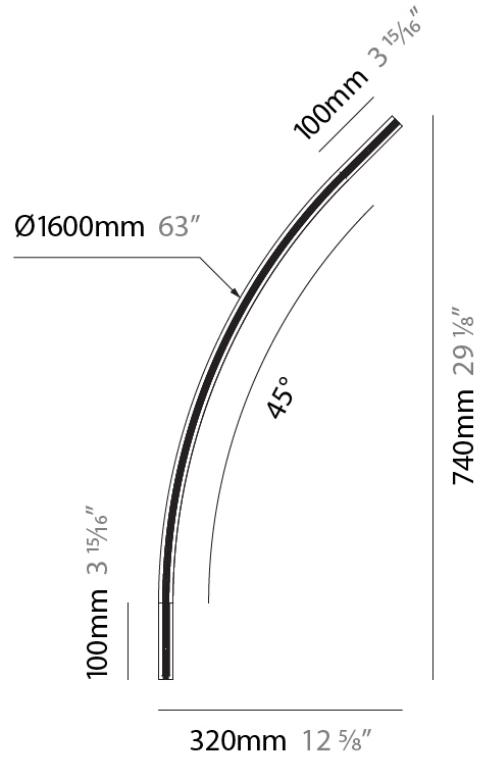

PROJECT
TYPE
NOTES
QUANTITY
DATE

A3MINTRK-SUR-SYS COMPONENTS TRACK

A3T189-

DESCRIPTION

Minimal Track / Code System - Curved Track Ø=1600mm / 45°

GENERAL

Series: Minimal Track
Brand: Prolicht
Division: Architectural
Mounting Type: Track
Mounting Location: Ceiling

PHYSICAL

Shape: Curves
Diameter (mm): 1600
Diameter (in): 63
Length (mm): 740
Length (in): 29 1/8
Width (mm): 320
Width (in): 12 5/8
Height (mm): 10
Height (in): 3/8
Weight (kg): 0.237
Weight (lbs): 0.037
Fixture Finish: SSR / BKV / CWI / CRY / HAB / UFT / ITA / RUA / FTG / MYG / LOD / PUS / FRO / FUP / KIA / POP / BLS / SPG / MEY / GOH / GUM / CHC / COM / ABZ / JAG / OBR / MOS / ROR
Fixture Material: Aluminum

RATINGS AND CERTIFICATIONS

Certified By: Certified for North American Standards
IP rating: IP20