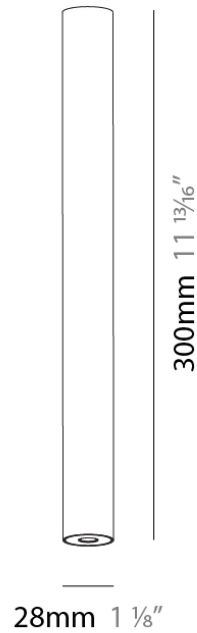

PROJECT
TYPE
NOTES
QUANTITY
DATE

A3MINTRK-SUR-SYS COMPONENTS TRACK

A380210-

DESCRIPTION

Hangover Plug Ø28 Micro Dot - 300mm LED (Zhaga Standard)
6.5W Max. 352lm, 48Vdc, CRI90

GENERAL

Series: Minimal Track
Brand: Prolicht
Division: Architectural
Mounting Type: Track
Mounting Location: Ceiling
Subcategory: Modular

PHYSICAL

Shape: Cylinder
Diameter (mm): 28
Diameter (in): 1 1/8
Height (mm): 300
Height (in): 11 13/16
Light Distribution: Direct
Weight (kg): 0.24
Weight (lbs): 0.529
Fixture Finish: SSR / BKV / CWI / CRY / HAB / UFT / ITA / RUA / FTG / MYG / LOD / PUS / FRO / FUP / KIA / POP / BLS / SPG / MEY / GOH / GUM / CHC / COM / ABZ / JAG / OBR / MOS / ROR
Fixture Material: Aluminum

ELECTRICAL

Input Wattage Range: 1 - 9 W
Lamp Type: LED (Zhaga Standard)
Input Wattage (W): 6.5
Dimming: Non-Dimmable
Driver Included: No
Driver Location: Remote
Driver Type: Constant Voltage - 120/277Vac
Driver Class: Class 2
Input Voltage (V): 48
Constant Current (MA): 500
Upon Request: DALI

LED

Delivered Lumen Range: 100 - 499 lm
Color Temperature (°K): 2700 / 3000 / 4000
Max. Delivered Lumen (lm): 280-307 / 297-325 / 322 - 352
Nominal Lumen (lm): 455.22 / 482 / 522.17
CRI: >90 CRI
Lamp Life (hrs): 50000

OPTICAL

Optic°: 33 / 66
Beam Angle: 26 / 56
Adjustability: Fixed

RATINGS AND CERTIFICATIONS

Certified By: Certified for North American Standards
IP rating: IP20