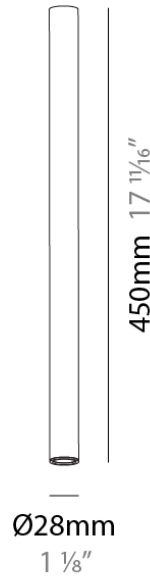

A3MINTRK-SUR-SYS COMPONENTS TRACK

A380208-

DESCRIPTION

Hangover Plug Ø28 - 450mm LED (Zhaga Standard) 6.5W Max.
446lm, 48Vdc, CRI90

GENERAL

Series: Minimal Track

Brand: Prolicht

Division: Architectural

Mounting Type: Track

Mounting Location: Ceiling

Subcategory: Modular

PHYSICAL

Shape: Cylinder

Diameter (mm): 28

Diameter (in): 1 1/8

Height (mm): 450

Height (in): 17 11/16

Light Distribution: Direct

Weight (kg): 0.355

Weight (lbs): 0.783

Fixture Finish: SSR / BKV / CWI / CRY / HAB / UFT / ITA / RUA / FTG /
MYG / LOD / PUS / FRO / FUP / KIA / POP / BLS / SPG / MEY / GOH /
GUM / CHC / COM / ABZ / JAG / OBR / MOS / ROR

Accent Finish: OPL / YEL / ORA / RED / BLU / GRN

Fixture Material: Aluminum

ELECTRICAL

Input Wattage Range: 1 - 9 W

Lamp Type: LED (Zhaga Standard)

Input Wattage (W): 6.5

Dimming: Non-Dimmable

Driver Included: No

Driver Location: Remote

Driver Type: Constant Voltage - 120/277Vac

Driver Class: Class 2

Input Voltage (V): 48

Constant Current (MA): 500

Upon Request: DALI

LED

Delivered Lumen Range: 100 - 499 lm

Color Temperature (°K): 2700 / 3000 / 4000

Max. Delivered Lumen (lm): 377-389 / 400-412 / 433-446

Nominal Lumen (lm): 455 / 482 / 522

CRI: >90 CRI

Lamp Life (hrs): 50000

OPTICAL

Optic°: 33 / 66

Beam Angle: 26 / 56

Adjustability: Fixed

RATINGS AND CERTIFICATIONS

Certified By: Certified for North American Standards

IP rating: IP20