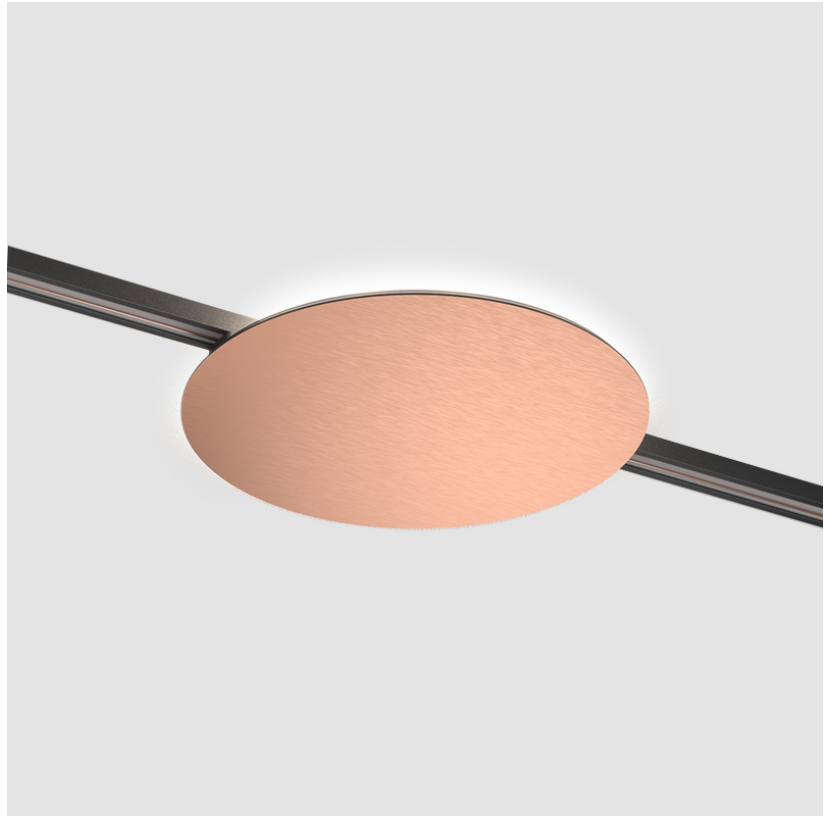

A3MINTRK-SUR-SYS COMPONENTS TRACK

A380758-

DESCRIPTION

Disq Round for Minimal Track Surface, LED (Zhaga Standard):
5.1W LED (Zhaga Standard) - 2700K - 400lm - 48V (DALI Dimming
Only) - Dibond Cover

GENERAL

Series: Disq Round
Brand: Prolicht
Division: Architectural
Mounting Type: Track
Mounting Location: Ceiling
Subcategory: Modular

PHYSICAL

Shape: Round
Diameter (mm): 206
Diameter (in): 8 1/8
Height (mm): 19
Height (in): 3/4
Light Distribution: Indirect
Weight (kg): 0.3
Weight (lbs): 0.66
Fixture Finish: COP / MIR / SST
Fixture Material: Aluminum

ELECTRICAL

Input Wattage Range: 1 - 9 W
Lamp Type: LED (Zhaga Standard)
Input Wattage (W): 5.1
Total Output Wattage (W): 4.6
Dimming: Non-Dimmable
Driver Included: No
Driver Location: Remote
Driver Type: Constant Voltage - 120/277Vac
Driver Class: Class 2
Input Voltage (V): 48
Constant Current (mA): 96
Upon Request: DALI

LED

Delivered Lumen Range: 100 - 499 lm
Color Temperature (°K): 2700
Max. Delivered Lumen (lm): 400
Nominal Lumen (lm): 400
CRI: >90 CRI
Lamp Life (hrs): 50000

OPTICAL

Beam Angle: 180

RATINGS AND CERTIFICATIONS

Certified By: Certified for North American Standards
IP rating: IP20