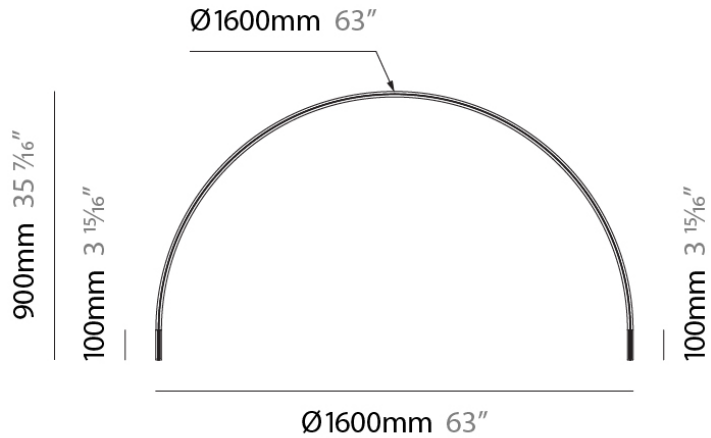

PROJECT	
TYPE	
NOTES	
QUANTITY	
DATE	

A3MINTRK-SUR-SYS COMPONENTS TRACK

A3T192-

DESCRIPTION

Minimal Track - Curved Track Ø=1600mm / 180°

GENERAL

Series: Minimal Track

Brand: Prolicht

Division: Architectural

Mounting Type: Track

Mounting Location: Ceiling

PHYSICAL

Shape: Curves

Diameter (mm): 1600

Diameter (in): 63

Length (mm): 1600

Length (in): 63

Width (mm): 900

Width (in): 35 ⁷/₁₆

Height (mm): 10

Height (in): 3/8

Weight (kg): 0.522

Weight (lbs): 0.082

Fixture Finish: SSR / BKV / CWI / CRY / HAB / UFT / ITA / RUA / FTG / MYG / LOD / PUS / FRO / FUP / KIA / POP / BLS / SPG / MEY / GOH / GUM / CHC / COM / ABZ / JAG / OBR / MOS / ROR

Fixture Material: Aluminum

RATINGS AND CERTIFICATIONS

Certified By: Certified for North American Standards

IP rating: IP20