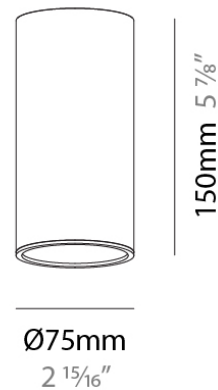

PROJECT
TYPE
NOTES
QUANTITY
DATE

A3MINTRK-SUR-SYS COMPONENTS TRACK

A380602-

DESCRIPTION

Hangover Plug Ø75 - 150mm LED 9.8W Max. 951lm, 2700K / 3000K / 3500K / 4000K - 48Vdc, CRI90 - Shine Ring - Optics: 18° / 36° / 56°

GENERAL

Series: Hangover Plug
Brand: Prolicht
Division: Architectural
Mounting Type: Track
Mounting Location: Ceiling
Subcategory: Modular

PHYSICAL

Shape: Cylinder
Diameter (mm): 75
Diameter (in): 2 15/16
Height (mm): 150
Height (in): 5 7/8
Light Distribution: Direct
Weight (kg): 0.481
Weight (lbs): 1.06
Fixture Finish: SSR / BKV / CWI / CRY / HAB / UFT / ITA / RUA / FTG / MYG / LOD / PUS / FRO / FUP / KIA / POP / BLS / SPG / MEY / GOH / GUM / CHC / COM / ABZ / JAG / OBR / MOS / ROR
Accent Finish: OPL / YEL / ORA / RED / BLU / GRN
Fixture Material: Aluminum

ELECTRICAL

Input Wattage Range: 1 - 9 W
Lamp Type: LED (Zhaga Standard)
Input Wattage (W): 9.8
Dimming: Non-Dimmable
Driver Included: No
Driver Location: Remote
Driver Type: Constant Voltage - 120/277Vac
Driver Class: Class 2
Input Voltage (V): 48
Constant Current (mA): 500
Upon Request: DALI

LED

Delivered Lumen Range: 500 - 999 lm
Color Temperature (°K): 2700 / 3000 / 3500 / 4000
Max. Delivered Lumen (lm): 857 / 896 / 932 / 951
Nominal Lumen (lm): 969 / 1014 / 1054 / 1075
CRI: >90 CRI
Lamp Life (hrs): 50000

OPTICAL

Optic°: 18 / 36 / 56
Adjustability: Fixed

RATINGS AND CERTIFICATIONS

Certified By: Certified for North American Standards
IP rating: IP20