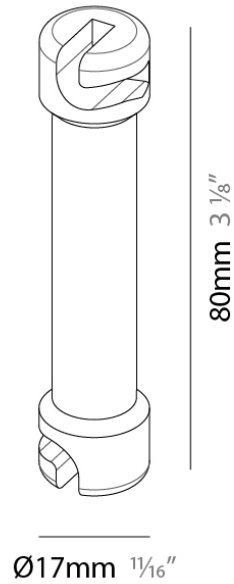

A3MINTRK-SUR-SYS COMPONENTS TRACK

A3T325-

DESCRIPTION

Minimal Track - Suspended Cable Roller

GENERAL

Series: Minimal Track

Brand: Prolicht

Division: Architectural

Mounting Type: Track

Mounting Location: Ceiling

PHYSICAL

Diameter (mm): 17

Diameter (in): 11/16

Height (mm): 80

Height (in): 3 1/8

Weight (kg): 0.032

Weight (lbs): 0.005

Fixture Finish: SSR / BKV / CWI / CRY / HAB / UFT / ITA / RUA / FTG / MYG / LOD / PUS / FRO / FUP / KIA / POP / BLS / SPG / MEY / GOH / GUM / CHC / COM / ABZ / JAG / OBR / MOS / ROR

Fixture Material: Aluminum

RATINGS AND CERTIFICATIONS

Certified By: Certified for North American Standards

IP rating: IP20