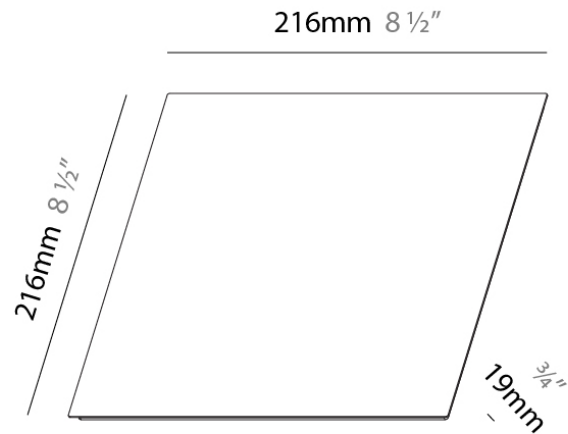

A3MINTRK-SUR-SYS COMPONENTS TRACK

A380760-

DESCRIPTION

Disq Square for Minimal Track Surface, LED (Zhaga Standard):
5.1W LED (Zhaga Standard) - 2700K - 400lm - 48V (DALI DIM
Only) - DiBond Cover

GENERAL

Series: Disq Square _____
Brand: Prolight _____
Division: Architectural _____
Mounting Type: Track _____
Mounting Location: Ceiling _____
Subcategory: Modular _____

PHYSICAL

Shape: Round _____
Length (mm): 216 _____
Length (in): 8 ½ _____
Width (mm): 216 _____
Width (in): 8 ½ _____
Height (mm): 17 _____
Height (in): 11/16 _____
Light Distribution: Indirect _____
Weight (kg): 0.307 _____
Weight (lbs): 0.677 _____
Fixture Finish: COP / MIR / SST _____
Fixture Material: Aluminum _____

ELECTRICAL

Input Wattage Range: 1 - 9 W _____
Lamp Type: LED (Zhaga Standard) _____
Input Wattage (W): 5.1 _____
Total Output Wattage (W): 4.6 _____
Dimming: Non-Dimmable _____
Driver Included: No _____
Driver Location: Remote _____
Driver Type: Constant Voltage - 120/277Vac _____
Driver Class: Class 2 _____
Input Voltage (V): 48 _____
Constant Current (MA): 96 _____
Upon Request: DALI _____

LED

Delivered Lumen Range: 100 - 499 lm _____
Color Temperature (°K): 2700 _____
Max. Delivered Lumen (lm): 400 _____
Nominal Lumen (lm): 400 _____
CRI: >90 CRI _____
Lamp Life (hrs): 50000 _____

OPTICAL

Beam Angle: 180 _____

RATINGS AND CERTIFICATIONS

Certified By: Certified for North American Standards _____
IP rating: IP20 _____