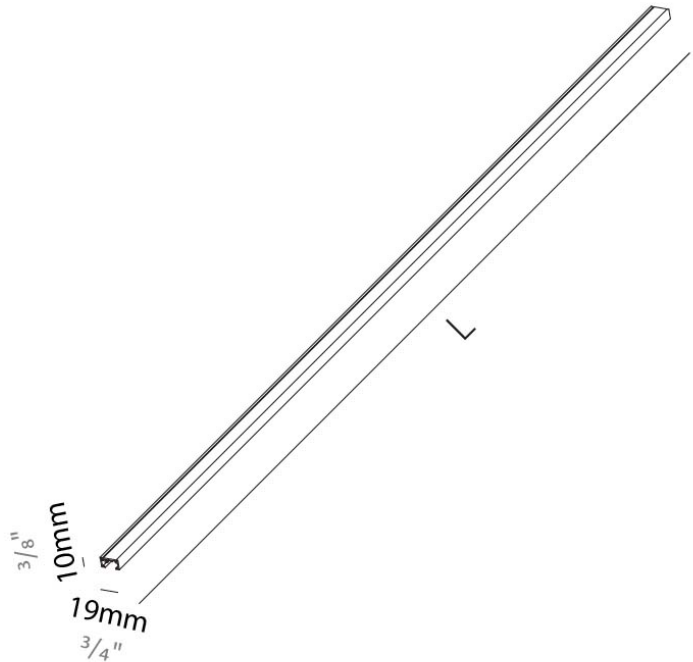

A3MINTRK-SUR-SYS COMPONENTS SURFACE

A3T141-

DESCRIPTION

Minimal Track - Profile - 1000mm / 2000mm / 3000mm -
Aluminum Profile - Black or White

GENERAL

Series: Minimal Track _____
Brand: Prolicht _____
Division: Architectural _____
Mounting Type: Surface _____
Mounting Location: Wall / Ceiling _____
Subcategory: Profile _____

PHYSICAL

Shape: Rectangle _____
Length (mm): 1000 / 2000 / 3000 _____
Length (in): 39 ³/₈ _____
Width (mm): 19 _____
Width (in): 3/4 _____
Height (mm): 10 _____
Height (in): 3/8 _____
Fixture Finish: BLK / WHI _____
Fixture Material: Aluminum _____

RATINGS AND CERTIFICATIONS

Certified By: Certified for North American Standards _____
IP rating: IP20 _____