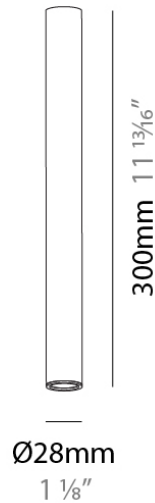

PROJECT
TYPE
NOTES
QUANTITY
DATE

A3MINTRK-SUR-SYS COMPONENTS TRACK

A380207-

DESCRIPTION

Hangover Plug Ø28 - 300mm LED (Zhaga Standard) 6.5W Max. 446lm, 48Vdc, CRI90

GENERAL

Series: Minimal Track
Brand: Prolicht
Division: Architectural
Mounting Type: Track
Mounting Location: Ceiling
Subcategory: Modular

PHYSICAL

Shape: Cylinder
Diameter (mm): 28
Diameter (in): 1 1/8
Height (mm): 300
Height (in): 11 13/16
Light Distribution: Direct
Weight (kg): 0.24
Weight (lbs): 0.529
Fixture Finish: SSR / BKV / CWI / CRY / HAB / UFT / ITA / RUA / FTG / MYG / LOD / PUS / FRO / FUP / KIA / POP / BLS / SPG / MEY / GOH / GUM / CHC / COM / ABZ / JAG / OBR / MOS / ROR
Accent Finish: OPL / YEL / ORA / RED / BLU / GRN
Fixture Material: Aluminum

ELECTRICAL

Input Wattage Range: 1 - 9 W
Lamp Type: LED (Zhaga Standard)
Input Wattage (W): 6.5
Dimming: Non-Dimmable
Driver Included: No
Driver Location: Remote
Driver Type: Constant Voltage - 120/277Vac
Driver Class: Class 2
Input Voltage (V): 48
Constant Current (MA): 500
Upon Request: DALI

LED

Delivered Lumen Range: 100 - 499 lm
Color Temperature (°K): 2700 / 3000 / 4000
Max. Delivered Lumen (lm): 377-389 / 400-412 / 433-446
Nominal Lumen (lm): 455 / 482 / 522
CRI: >90 CRI
Lamp Life (hrs): 50000

OPTICAL

Optic°: 33 / 66
Beam Angle: 26 / 56
Adjustability: Fixed

RATINGS AND CERTIFICATIONS

Certified By: Certified for North American Standards
IP rating: IP20