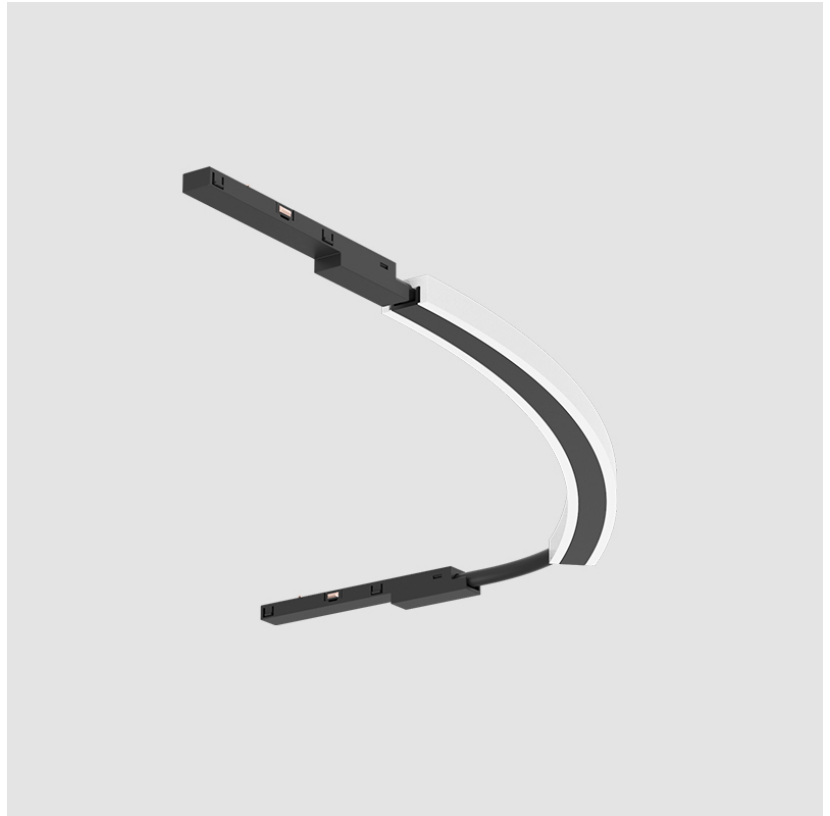

PROJECT	
TYPE	
NOTES	
QUANTITY	
DATE	

A3MINTRK-SUR-SYS COMPONENTS TRACK

A3T188-

DESCRIPTION

Minimal Track / Code System - Curved Track Ø=800mm / 45° - Black

GENERAL

Series: Minimal Track
Brand: Prolicht
Division: Architectural
Mounting Type: Track
Mounting Location: Ceiling

PHYSICAL

Shape: Curves
Diameter (mm): 800
Diameter (in): 31 1/2
Length (mm): 285
Length (in): 11 1/4
Width (mm): 130
Width (in): 5 1/8
Height (mm): 10
Height (in): 3/8
Weight (kg): 0.141
Weight (lbs): 0.022
Fixture Finish: SSR / BKV / CWI / CRY / HAB / UFT / ITA / RUA / FTG / MYG / LOD / PUS / FRO / FUP / KIA / POP / BLS / SPG / MEY / GOH / GUM / CHC / COM / ABZ / JAG / OBR / MOS / ROR
Fixture Material: Aluminum

RATINGS AND CERTIFICATIONS

Certified By: Certified for North American Standards
IP rating: IP20