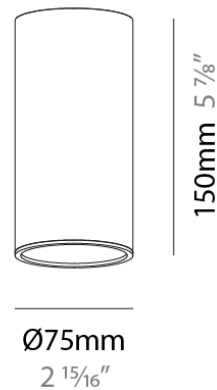

A380603-

DESCRIPTION

Hangover Plug Suspension Direct/Indirect Ø75 - 150mm LED
9.8W Max. 1829lm, 2700K / 3000K / 3500K / 4000K - 48Vdc, CRI90
- Shine Ring - Optics: 18° / 36° / 56° (Plug Connector not included
- See Components)

GENERAL

Series: Hangover Plug
Brand: Prolicht
Division: Architectural
Mounting Type: Track
Mounting Location: Ceiling
Subcategory: Modular

PHYSICAL

Shape: Cylinder
Diameter (mm): 75
Diameter (in): 2 15/16
Height (mm): 150
Height (in): 5 7/8
Light Distribution: Direct / Indirect
Weight (kg): 0.481
Weight (lbs): 1.06
Fixture Finish: SSR / BKV / CWI / CRY / HAB / UFT / ITA / RUA / FTG /
MYG / LOD / PUS / FRO / FUP / KIA / POP / BLS / SPG / MEY / GOH /
GUM / CHC / COM / ABZ / JAG / OBR / MOS / ROR
Accent Finish: OPL / YEL / ORA / RED / BLU / GRN
Fixture Material: Aluminum

ELECTRICAL

Lamp Type: LED (Zhaga Standard)
Input Wattage (W): 19.5
Dimming: Non-Dimmable
Driver Included: No
Driver Location: Remote
Driver Type: Constant Voltage - 120/277Vac
Driver Class: Class 2
Input Voltage (V): 48
Constant Current (mA): 500
Upon Request: DALI

LED

Delivered Lumen Range: 500 - 999 lm
Color Temperature (°K): 2700 / 3000 / 3500 / 4000
Max. Delivered Lumen (lm): 1757 / 1789 / 1796 / 1833
Nominal Lumen (lm): 2370 / 2476 / 2510 / 2561
CRI: >90 CRI
Lamp Life (hrs): 50000

OPTICAL

Optic°: 18 / 36 / 56
Adjustability: Fixed

RATINGS AND CERTIFICATIONS

Certified By: Certified for North American Standards
IP rating: IP20