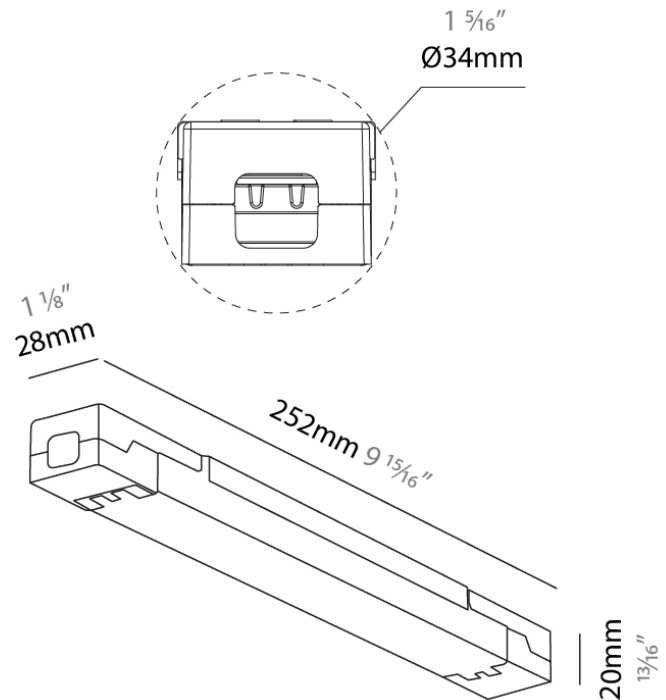

PROJECT	
TYPE	
NOTES	
QUANTITY	
DATE	

A3MINTRK-SUR-SYS COMPONENTS

A3T153

DESCRIPTION

Minimal Track - Remote InstalLED (Zhaga Standard) Dali-Driver - 48Vdc - max 96W

GENERAL

Series: Minimal Track
Brand: Prolicht
Division: Architectural

PHYSICAL

Length (mm): 252
Length (in): 9 ¹⁵/₁₆
Width (mm): 28
Width (in): 1 ¹/₈
Height (mm): 20
Height (in): 13/16
Fixture Material: Aluminum

ELECTRICAL

Lamp Type: LED (Zhaga Standard)
Total Output Wattage (W): 96
Dimming: Dali Dimming
Driver Included: Yes
Driver Type: Constant Voltage - Universal
Driver Class: Class 2
Input Voltage (V): 120 - 277
Output Voltage (V): 48

LED

Lamp Life (hrs): 50000

RATINGS AND CERTIFICATIONS

Certified By: Certified for North American Standards
IP rating: IP20