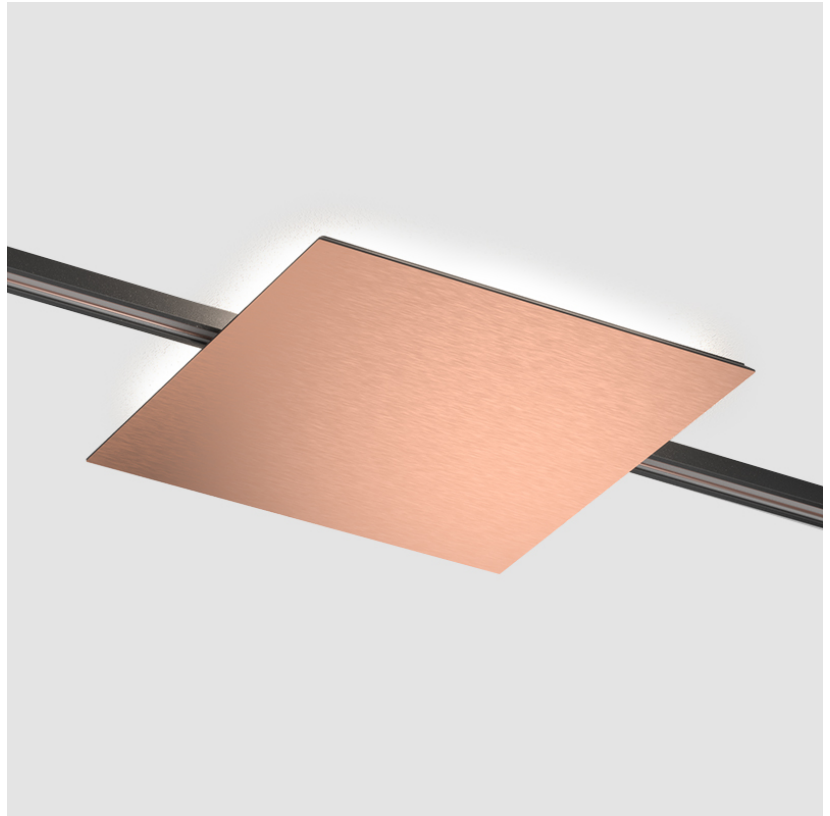

A3MINTRK-SUR-SYS COMPONENTS TRACK

A380760-

DESCRIPTION

Disq Square for Minimal Track Surface, LED (Zhaga Standard):
5.1W LED (Zhaga Standard) - 2700K - 400lm - 48V (DALI DIM
Only) - DiBond Cover

GENERAL

Series: Disq Square _____
Brand: Prolight _____
Division: Architectural _____
Mounting Type: Track _____
Mounting Location: Ceiling _____
Subcategory: Modular _____

PHYSICAL

Shape: Round _____
Length (mm): 216 _____
Length (in): 8 ½ _____
Width (mm): 216 _____
Width (in): 8 ½ _____
Height (mm): 17 _____
Height (in): 11/16 _____
Light Distribution: Indirect _____
Weight (kg): 0.307 _____
Weight (lbs): 0.677 _____
Fixture Finish: COP / MIR / SST _____
Fixture Material: Aluminum _____

ELECTRICAL

Input Wattage Range: 1 - 9 W _____
Lamp Type: LED (Zhaga Standard) _____
Input Wattage (W): 5.1 _____
Total Output Wattage (W): 4.6 _____
Dimming: Non-Dimmable _____
Driver Included: No _____
Driver Location: Remote _____
Driver Type: Constant Voltage - 120/277Vac _____
Driver Class: Class 2 _____
Input Voltage (V): 48 _____
Constant Current (MA): 96 _____
Upon Request: DALI _____

LED

Delivered Lumen Range: 100 - 499 lm _____
Color Temperature (°K): 2700 _____
Max. Delivered Lumen (lm): 400 _____
Nominal Lumen (lm): 400 _____
CRI: >90 CRI _____
Lamp Life (hrs): 50000 _____

OPTICAL

Beam Angle: 180 _____

RATINGS AND CERTIFICATIONS

Certified By: Certified for North American Standards _____
IP rating: IP20 _____