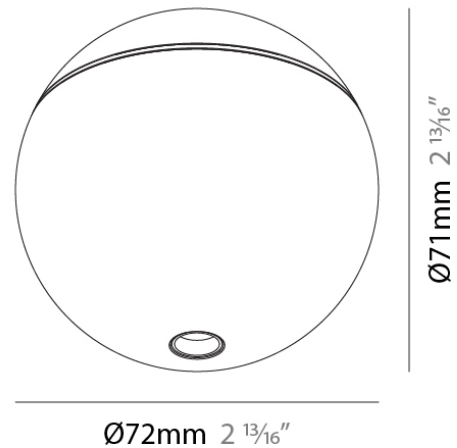

A3MINTRK-SUR-SYS COMPONENTS TRACK

A380205-

DESCRIPTION

Snooker Insert for Minimal Track - 6.5W LED (Zhaga Standard) - 455lm, 48Vdc, CRI90 (DALI Dimming Only) - Optic: 32°/58° - Cable Options

GENERAL

Series: Snooker
Brand: Prolicht
Division: Architectural
Mounting Type: Track
Mounting Location: Ceiling
Subcategory: Modular

PHYSICAL

Shape: Round
Diameter (mm): 72
Diameter (in): 2 ¹³/₁₆
Height (mm): 71
Height (in): 2 ¹³/₁₆
Light Distribution: Direct
Weight (kg): 0.26
Weight (lbs): 0.04
Fixture Finish: SSR / BKV / CWI / CRY / HAB / UFT / ITA / RUA / FTG / MYG / LOD / PUS / FRO / FUP / KIA / POP / BLS / SPG / MEY / GOH / GUM / CHC / COM / ABZ / JAG / OBR / MOS / ROR
Accent Finish: OPL / YEL / ORA / RED / BLU / GRN
Fixture Material: Aluminum

ELECTRICAL

Input Wattage Range: 1 - 9 W
Lamp Type: LED (Zhaga Standard)
Input Wattage (W): 6.5
Total Output Wattage (W): 6
Dimming: Non-Dimmable
Driver Included: No
Driver Location: Remote
Driver Type: Constant Voltage - 120/277Vac
Driver Class: Class 2
Input Voltage (V): 48
Constant Current (MA): 500
Upon Request: DALI

LED

Delivered Lumen Range: 100 - 499 lm
Color Temperature (°K): 2700 / 3000 / 3500 / 4000
Max. Delivered Lumen (lm): 310 / 328 / 347 / 356
Nominal Lumen (lm): 460 / 487 / 514 / 528
CRI: >90 CRI
Lamp Life (hrs): 50000

OPTICAL

Beam Angle: 32 / 58
Adjustability: Fixed

RATINGS AND CERTIFICATIONS

Certified By: Certified for North American Standards
IP rating: IP20