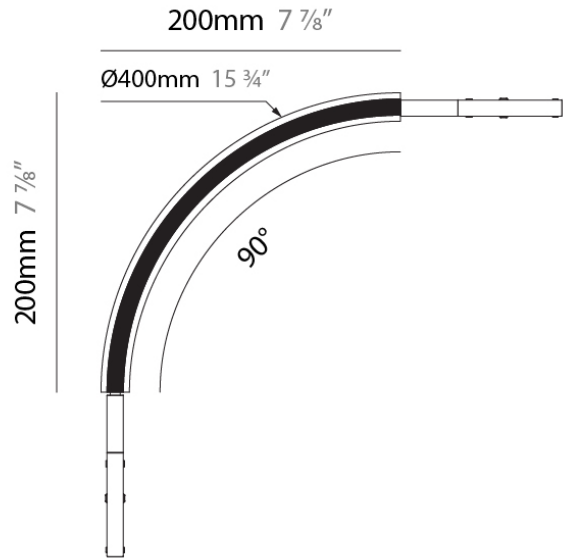

PROJECT	_____
TYPE	_____
NOTES	_____
QUANTITY	_____
DATE	_____

A3MINTRK-SUR-SYS COMPONENTS TRACK

A3T190-

DESCRIPTION

Minimal Track / Code System - Curved Track Connector -
Ø=400mm / 15 3/4" - 90°

GENERAL

Series: Minimal Track _____
Brand: Prolicht _____
Division: Architectural _____
Mounting Type: Track _____
Mounting Location: Ceiling _____

PHYSICAL

Shape: Curves _____
Diameter (mm): 400 _____
Diameter (in): 15 3/4 _____
Length (mm): 200 _____
Length (in): 7 7/8 _____
Width (mm): 200 _____
Width (in): 7 7/8 _____
Height (mm): 10 _____
Height (in): 3/8 _____
Weight (kg): 0.135 _____
Weight (lbs): 0.021 _____
Fixture Finish: SSR / BKV / CWI / CRY / HAB / UFT / ITA / RUA / FTG /
MYG / LOD / PUS / FRO / FUP / KIA / POP / BLS / SPG / MEY / GOH /
GUM / CHC / COM / ABZ / JAG / OBR / MOS / ROR _____
Fixture Material: Aluminum _____

RATINGS AND CERTIFICATIONS

Certified By: Certified for North American Standards _____
IP rating: IP20 _____