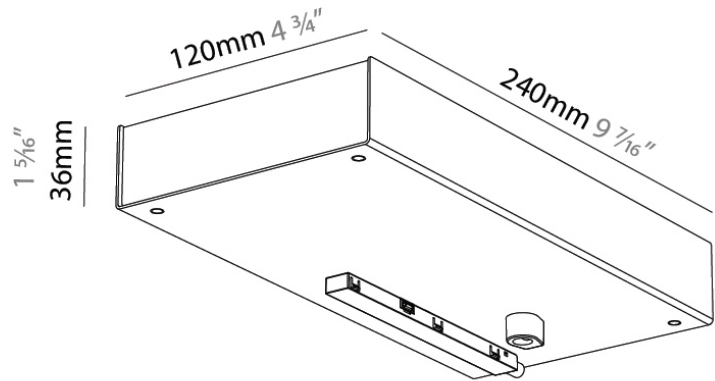

PROJECT
TYPE
NOTES
QUANTITY
DATE

A3MINTRK-SUS-RND-SYS COMPONENTS SUSPENSION

A3T303-

DESCRIPTION

Minimal Track - Suspension - Driver Box Touchdim (max. 92W)

GENERAL

Series: Minimal Track
Brand: Prolicht
Division: Architectural
Mounting Type: Suspension
Mounting Location: Wall / Ceiling
Subcategory: Profile

PHYSICAL

Shape: Rectangle
Length (mm): 240
Length (in): 9 7/16
Width (mm): 120
Width (in): 4 3/4
Height (mm): 36
Height (in): 1 5/16
Fixture Finish: SSR / BKV / CWI / CRY / HAB / UFT / ITA / RUA / FTG / MYG / LOD / PUS / FRO / FUP / KIA / POP / BLS / SPG / MEY / GOH / GUM / CHC / COM / ABZ / JAG / OBR / MOS / ROR
Holder Finish: WHI / BLK
Fixture Material: Aluminum

RATINGS AND CERTIFICATIONS

Certified By: Certified for North American Standards
IP rating: IP20