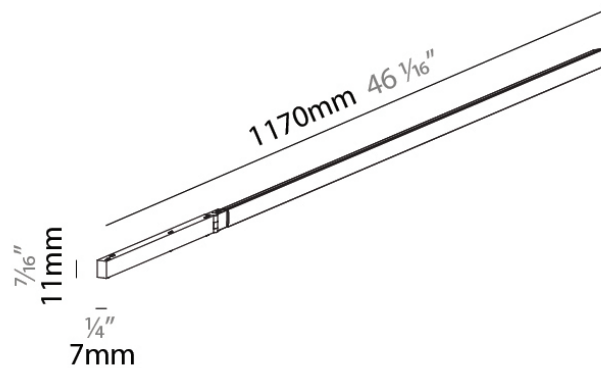

PROJECT
TYPE
NOTES
QUANTITY
DATE

A3MINTRK-SUS-RND-SYS COMPONENTS SURFACE

A380708-

DESCRIPTION

Microline Insert for Minimal Track Suspension Round - L=1170mm / 46 1/16", LED 15.8W, max. 772lm, CRI90

GENERAL

Series: Microline
Brand: Prolicht
Division: Architectural
Mounting Type: Surface
Mounting Location: Wall / Ceiling
Subcategory: Modular

PHYSICAL

Shape: Rectangle
Length (mm): 1174
Length (in): 46 1/4
Width (mm): 11
Width (in): 7/16
Height (mm): 7
Height (in): 1/4
Light Distribution: Direct
Fixture Material: Aluminum

ELECTRICAL

Input Wattage Range: 10 - 19 W
Lamp Type: LED (Zhaga Standard)
Input Wattage (W): 16
Total Output Wattage (W): 14.6
Dimming: Non-Dimmable
Driver Included: No
Driver Location: Remote
Driver Type: Constant Voltage - Universal
Driver Class: Class 2
Input Voltage (V): 48
Upon Request: 0-10V Dimming with Tridonic Bridge

LED

Delivered Lumen Range: 500 - 999 lm
Color Temperature (°K): 2700 / 3000
Max. Delivered Lumen (lm): 772 / 858
Nominal Lumen (lm): 772 / 858
CRI: >90 CRI
Lamp Life (hrs): 50000

OPTICAL

Beam Angle: 116

RATINGS AND CERTIFICATIONS

Certified By: Certified for North American Standards
IP rating: IP20