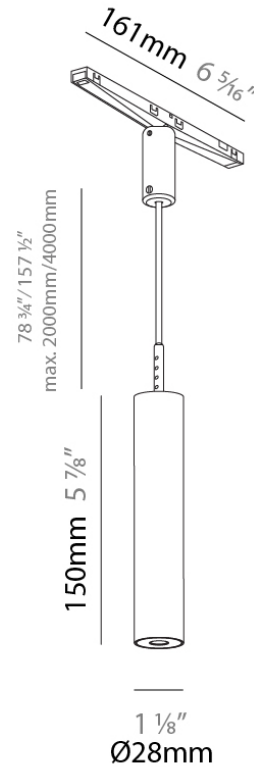

GENERAL

Series: Hangover Plug Micro

Brand: Prolicht

Division: Architectural

Mounting Type: Track

Mounting Location: Ceiling

Subcategory: Modular

PHYSICAL

Shape: Cylinder

Diameter (mm): 28

Diameter (in): 1 1/8"

Height (mm): 150

Height (in): 5 7/8"

Light Distribution: Direct

Weight (kg): 0.124

Weight (lbs): 0.273

Fixture Finish: SSR / BKV / CWI / CRY / HAB / UFT / ITA / RUA / FTG / MYG / LOD / PUS / FRO / FUP / KIA / POP / BLS / SPG / MEY / GOH / GUM / CHC / COM / ABZ / JAG / OBR / MOS / ROR

Holder Finish: WHI / BLK

Fixture Material: Aluminum

Cable Details: 2000mm/78 3/4" or 4000mm/157 1/2" Cable - Color Options: Black / White / Orange / Red / Green

ELECTRICAL

Input Wattage Range: 1 - 9 W

Lamp Type: LED (Zhaga Standard)

Input Wattage (W): 6

Total Output Wattage (W): 5.4

Dimming: Non-Dimmable

Driver Included: No

Driver Location: Remote

Driver Type: Constant Voltage - Universal

Driver Class: Class 2

Input Voltage (V): 48

Upon Request: 0-10V Dimming with Tridonic Bridge

LED

Delivered Lumen Range: 100 - 499 lm

Color Temperature (°K): 2700 / 3000 / 3500 / 4000

Max. Delivered Lumen (lm): 310 / 328 / 347 / 356

Nominal Lumen (lm): 460 / 487 / 514 / 528

CRI: >90 CRI

Lamp Life (hrs): 50000

OPTICAL

Beam Angle: 32 / 58

RATINGS AND CERTIFICATIONS

Certified By: Certified for North American Standards

IP rating: IP20