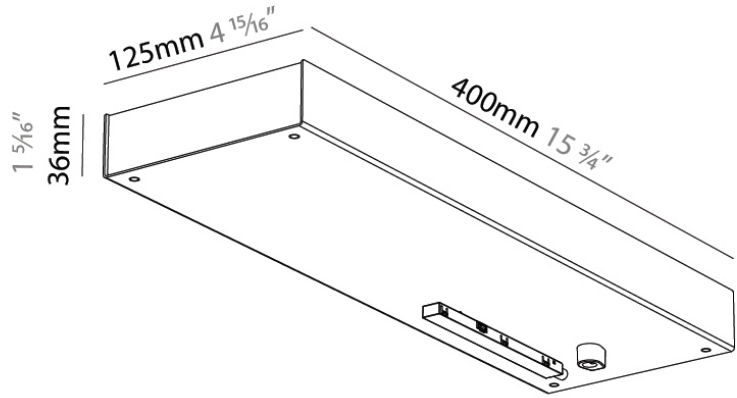

PROJECT
TYPE
NOTES
QUANTITY
DATE

A3MINTRK-SUS-RND-SYS COMPONENTS SUSPENSION

A3T306-

DESCRIPTION

Minimal Track - Suspension - Driver Box ON/OFF (max. 200W)

GENERAL

Series: Minimal Track
Brand: Prolicht
Division: Architectural
Mounting Type: Suspension
Mounting Location: Wall / Ceiling
Subcategory: Profile

PHYSICAL

Shape: Rectangle
Length (mm): 400
Length (in): 15 3/4
Width (mm): 125
Width (in): 4 15/16
Height (mm): 36
Height (in): 1 7/16
Fixture Finish: SSR / BKV / CWI / CRY / HAB / UFT / ITA / RUA / FTG / MYG / LOD / PUS / FRO / FUP / KIA / POP / BLS / SPG / MEY / GOH / GUM / CHC / COM / ABZ / JAG / OBR / MOS / ROR
Holder Finish: WHI / BLK
Fixture Material: Aluminum

RATINGS AND CERTIFICATIONS

Certified By: Certified for North American Standards
IP rating: IP20