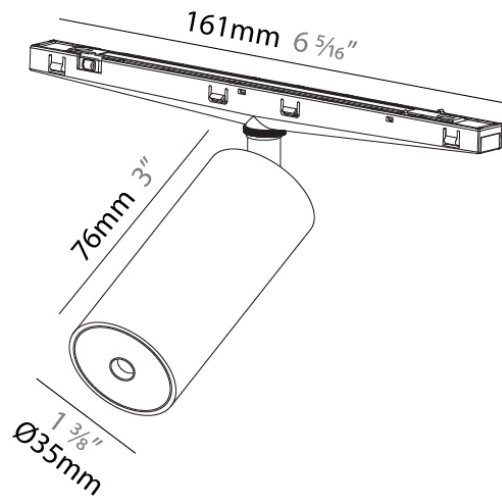

A3MINTRK-SUS-RND-SYS COMPONENTS TRACK

A380704-

DESCRIPTION

Imagine Micro Dot Insert for Minimal Track Suspension Round - 35mm/1 3/8" x 90mm/2 5/8" - 6.4W LED, 2700K / 3000K / 3500K / 4000K. 48V, Adjustable, Non-Dimming / Dali Dim, CRI:90 - Beam: 34° / 52°

GENERAL

Series: Imagine Micro Dot
Brand: Prolicht
Division: Architectural
Mounting Type: Track
Mounting Location: Ceiling
Subcategory: Modular

PHYSICAL

Shape: Cylinder
Diameter (mm): 35
Diameter (in): 1 3/8
Height (mm): 90
Height (in): 3 9/16
Light Distribution: Direct
Fixture Finish: SSR / BKV / CWI / CRY / HAB / UFT / ITA / RUA / FTG / MYG / LOD / PUS / FRO / FUP / KIA / POP / BLS / SPG / MEY / GOH / GUM / CHC / COM / ABZ / JAG / OBR / MOS / ROR
Holder Finish: WHI / BLK
Fixture Material: Aluminum

ELECTRICAL

Input Wattage Range: 1 - 9 W
Lamp Type: LED (Zhaga Standard)
Input Wattage (W): 6
Total Output Wattage (W): 5.4
Dimming: Non-Dimmable
Driver Included: No
Driver Location: Remote
Driver Type: Constant Voltage - Universal
Driver Class: Class 2
Input Voltage (V): 48
Upon Request: 0-10V Dimming with Tridonic Bridge

LED

Delivered Lumen Range: 500 - 999 lm
Color Temperature (°K): 2700 / 3000 / 4000
Max. Delivered Lumen (lm): 235 / 252 / 270
Nominal Lumen (lm): 372 / 399 / 427
CRI: >90 CRI
Lamp Life (hrs): 50000

OPTICAL

Beam Angle: 34, 52
Adjustability: Rotational 350°; Tilt 90°

RATINGS AND CERTIFICATIONS

Certified By: Certified for North American Standards
IP rating: IP20