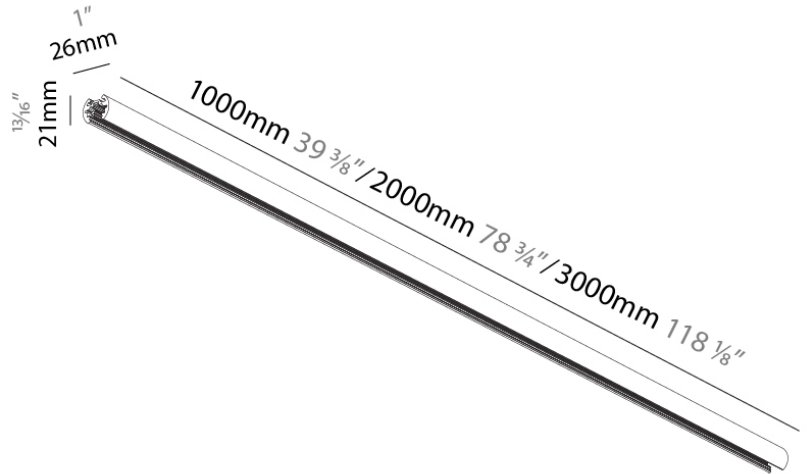

PROJECT
TYPE
NOTES
QUANTITY
DATE

A3MINTRK-SUS-RND-SYS COMPONENTS SUSPENSION

A3T314-

DESCRIPTION

Minimal Track - Suspension Profile - 1000mm / 2000mm / 3000mm - Aluminum Profile - Colored

GENERAL

Series: Minimal Track
Brand: Prolicht
Division: Architectural
Mounting Type: Suspension
Mounting Location: Wall / Ceiling
Subcategory: Profile

PHYSICAL

Shape: Rectangle
Length (mm): 1000 / 2000 / 3000
Length (in): 39 ³/₈
Width (mm): 19
Width (in): 3/4
Height (mm): 10
Height (in): 3/8
Fixture Finish: SSR / BKV / CWI / CRY / HAB / UFT / ITA / RUA / FTG / MYG / LOD / PUS / FRO / FUP / KIA / POP / BLS / SPG / MEY / GOH / GUM / CHC / COM / ABZ / JAG / OBR / MOS / ROR
Fixture Material: Aluminum

ELECTRICAL

Dimming: Non-Dimmable / 0-10V Dimming
Driver Included: No
Driver Location: Remote
Driver Type: Constant Voltage - Universal
Driver Class: Class 2
Input Voltage (V): 120 - 277
Output Voltage (V): 48
Upon Request: 0-10V Dimming with Tridonic Bridge

RATINGS AND CERTIFICATIONS

Certified By: Certified for North American Standards
IP rating: IP20