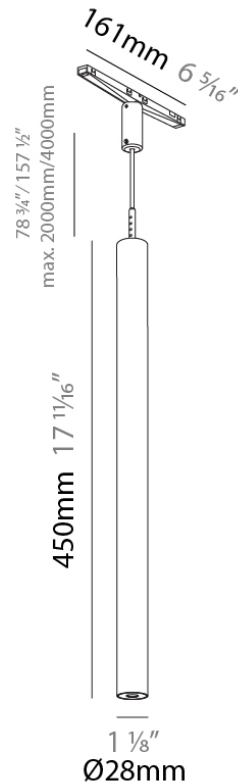

A380700-

DESCRIPTION

Minimal Track Suspension Round System - Hangover Plug Micro Dot - Ø28/1 1/8" - 450mm/17 11/16" - 6.4W LED (Zhaga Standard), 2700K / 3000K / 3500K / 4000K - Non Dimming / Dali Dim - 48Vdc, CRI90 - Optics: 32° / 58°

GENERAL

Series: Hangover Plug Micro
Brand: Prolicht
Division: Architectural
Mounting Type: Track
Mounting Location: Ceiling
Subcategory: Modular

PHYSICAL

Shape: Cylinder
Diameter (mm): 28
Diameter (in): 1 1/8
Height (mm): 450
Height (in): 17 11/16
Light Distribution: Direct
Weight (kg): 0.355
Weight (lbs): 0.783
Fixture Finish: SSR / BKV / CWI / CRY / HAB / UFT / ITA / RUA / FTG / MYG / LOD / PUS / FRO / FUP / KIA / POP / BLS / SPG / MEY / GOH / GUM / CHC / COM / ABZ / JAG / OBR / MOS / ROR
Holder Finish: WHI / BLK
Fixture Material: Aluminum

ELECTRICAL

Input Wattage Range: 1 - 9 W
Lamp Type: LED (Zhaga Standard)
Input Wattage (W): 6
Total Output Wattage (W): 5.4
Dimming: Non-Dimmable
Driver Included: No
Driver Location: Remote
Driver Type: Constant Voltage - Universal
Driver Class: Class 2
Input Voltage (V): 48
Upon Request: 0-10V Dimming with Tridonic Bridge

LED

Delivered Lumen Range: 100 - 499 lm
Color Temperature (°K): 2700 / 3000 / 3500 / 4000
Max. Delivered Lumen (lm): 310 / 328 / 347 / 356
Nominal Lumen (lm): 460 / 487 / 514 / 528
CRI: >90 CRI
Lamp Life (hrs): 50000

OPTICAL

Beam Angle: 32 / 58

RATINGS AND CERTIFICATIONS

Certified By: Certified for North American Standards
IP rating: IP20