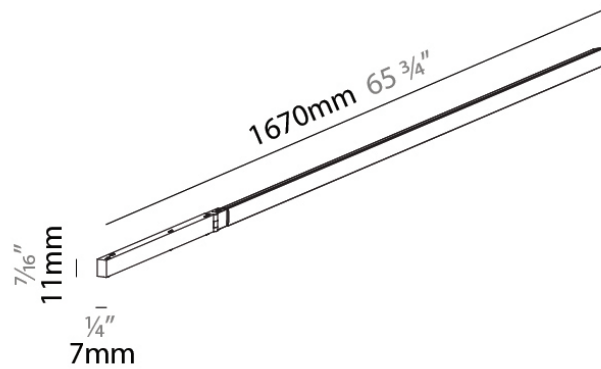

PROJECT
TYPE
NOTES
QUANTITY
DATE

A3MINTRK-SUS-RND-SYS COMPONENTS SUSPENSION

A380709-

DESCRIPTION

Microline Insert for Minimal Track Suspension Round -
L=1670mm / 65 3/4", L24W LED,2700K / 3000K - max. 1287lm,
CRI90

GENERAL

Series: Microline
Brand: Prolicht
Division: Architectural
Mounting Type: Suspension
Mounting Location: Wall / Ceiling
Subcategory: Profile

PHYSICAL

Shape: Rectangle
Length (mm): 1674
Length (in): 65 7/8
Width (mm): 11
Width (in): 7/16
Height (mm): 7
Height (in): 1/4
Light Distribution: Direct
Fixture Material: Aluminum

ELECTRICAL

Input Wattage Range: 20 - 29 W
Lamp Type: LED (Zhaga Standard)
Input Wattage (W): 24
Total Output Wattage (W): 21.8
Dimming: Non-Dimmable
Driver Included: No
Driver Location: Remote
Driver Type: Constant Voltage - Universal
Driver Class: Class 2
Input Voltage (V): 48
Upon Request: 0-10V Dimming with Tridonic Bridge

LED

Delivered Lumen Range: 1000 - 1999 lm
Color Temperature (°K): 2700 / 3000
Max. Delivered Lumen (lm): 1158 / 1287
Nominal Lumen (lm): 1158 / 1287
CRI: >90 CRI
Lamp Life (hrs): 50000

OPTICAL

Beam Angle: 116

RATINGS AND CERTIFICATIONS

Certified By: Certified for North American Standards
IP rating: IP20