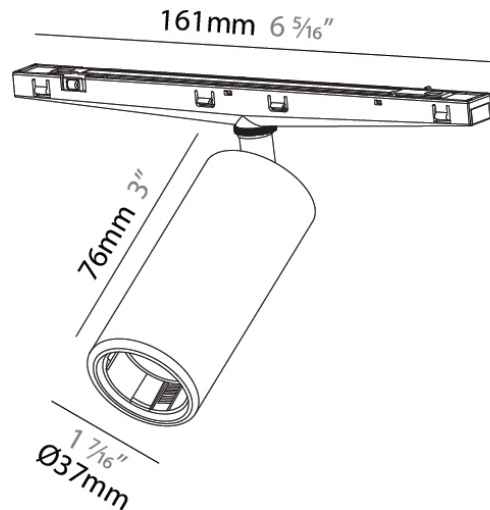

PROJECT	
TYPE	
NOTES	
QUANTITY	
DATE	

A3MINTRK-SUS-RND-SYS COMPONENTS TRACK

A380703-

DESCRIPTION

Imagine Micro Insert for Minimal Track Suspension Round - Ø37mm/1 7/16" x 100mm/3 15/16" - 7.1W LED, 48V, Adjustable - CRI:90 - Beam: 14° / 20° / 52°

GENERAL

Series: Imagine Micro Flex
Brand: Prolicht
Division: Architectural
Mounting Type: Track
Mounting Location: Ceiling
Subcategory: Modular

PHYSICAL

Shape: Cylinder
Diameter (mm): 37
Diameter (in): 1 7/16
Height (mm): 100
Height (in): 3 15/16
Light Distribution: Direct
Fixture Finish: SSR / BKV / CWI / CRY / HAB / UFT / ITA / RUA / FTG / MYG / LOD / PUS / FRO / FUP / KIA / POP / BLS / SPG / MEY / GOH / GUM / CHC / COM / ABZ / JAG / OBR / MOS / ROR
Holder Finish: WHI / BLK
Fixture Material: Aluminum

ELECTRICAL

Input Wattage Range: 1 - 9 W
Lamp Type: LED (Zhaga Standard)
Input Wattage (W): 7
Total Output Wattage (W): 6.4
Dimming: Non-Dimmable
Driver Included: No
Driver Location: Remote
Driver Type: Constant Voltage - Universal
Driver Class: Class 2
Input Voltage (V): 48
Upon Request: 0-10V Dimming with Tridonic Bridge

LED

Delivered Lumen Range: 100 - 499 lm
Color Temperature (°K): 2700 / 3000 / 4000
Max. Delivered Lumen (lm): 328 / 342 / 362
Nominal Lumen (lm): 607 / 634 / 671
CRI: >90 CRI
Lamp Life (hrs): 50000

OPTICAL

Beam Angle: 14, 20, 52
Adjustability: Rotational 350°; Tilt 90°

RATINGS AND CERTIFICATIONS

Certified By: Certified for North American Standards
IP rating: IP20