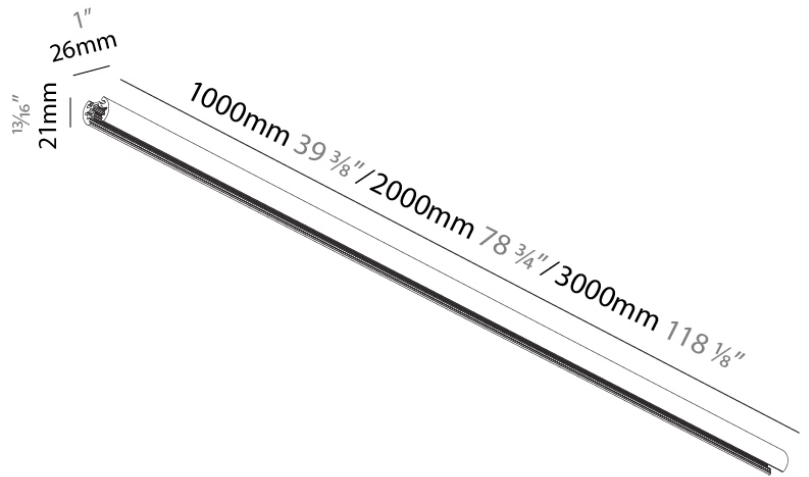

PROJECT
TYPE
NOTES
QUANTITY
DATE

A3MINTRK-SUS-RND-SYS COMPONENTS SURFACE

A3T313-

DESCRIPTION

Minimal Track - Suspension Profile - 1000mm / 2000mm / 3000mm - Aluminum Profile - Black or White

GENERAL

Series: Minimal Track
Brand: Prolicht
Division: Architectural
Mounting Type: Surface
Mounting Location: Wall / Ceiling
Subcategory: Profile

PHYSICAL

Shape: Rectangle
Length (mm): 1000 / 2000 / 3000
Length (in): 39 ³/₈
Width (mm): 19
Width (in): 3/4
Height (mm): 10
Height (in): 3/8
Fixture Finish: BLK / WHI
Fixture Material: Aluminum

ELECTRICAL

Dimming: Non-Dimmable / 0-10V Dimming
Driver Included: No
Driver Location: Remote
Driver Type: Constant Voltage - Universal
Driver Class: Class 2
Input Voltage (V): 120 - 277
Upon Request: 0-10V Dimming with Tridonic Bridge

RATINGS AND CERTIFICATIONS

Certified By: Certified for North American Standards
IP rating: IP20