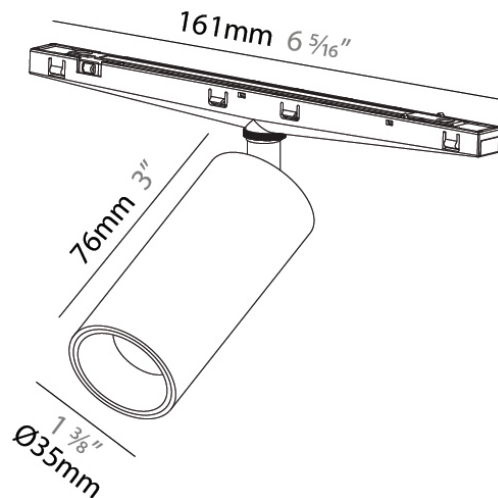

A380702-

DESCRIPTION

Imagine Micro Insert for Minimal Track Suspension Round - 35mm/1 3/8" x 90mm/2 5/8" - 8.6W LED, 2700K / 3000K / 3500K / 4000K - 48V, Adjustable - Non-Dimmg / Dali Dim, CRI:90 - Beam: 22° / 36° / 62°

GENERAL

Series: Imagine Micro
Brand: Prolicht
Division: Architectural
Mounting Type: Track
Mounting Location: Ceiling
Subcategory: Modular

PHYSICAL

Shape: Cylinder
Diameter (mm): 35
Diameter (in): 1 3/8
Height (mm): 90
Height (in): 3 9/16
Light Distribution: Direct
Fixture Finish: SSR / BKV / CWI / CRY / HAB / UFT / ITA / RUA / FTG / MYG / LOD / PUS / FRO / FUP / KIA / POP / BLS / SPG / MEY / GOH / GUM / CHC / COM / ABZ / JAG / OBR / MOS / ROR
Holder Finish: WHI / BLK
Fixture Material: Aluminum

ELECTRICAL

Input Wattage Range: 10 - 19 W
Lamp Type: LED (Zhaga Standard)
Input Wattage (W): 9
Total Output Wattage (W): 8.2
Dimming: Non-Dimmable
Driver Included: No
Driver Location: Remote
Driver Type: Constant Voltage - Universal
Driver Class: Class 2
Input Voltage (V): 48
Upon Request: 0-10V Dimming with Tridonic Bridge

LED

Delivered Lumen Range: 500 - 999 lm
Color Temperature (°K): 2700 / 3000 / 3500 / 4000
Max. Delivered Lumen (lm): 554 / 590 / 620 / 636
Nominal Lumen (lm): 750 / 800 / 840 / 861
CRI: >90 CRI
Lamp Life (hrs): 50000

OPTICAL

Beam Angle: 22, 36, 62
Adjustability: Rotational 350°; Tilt 90°

RATINGS AND CERTIFICATIONS

Certified By: Certified for North American Standards
IP rating: IP20