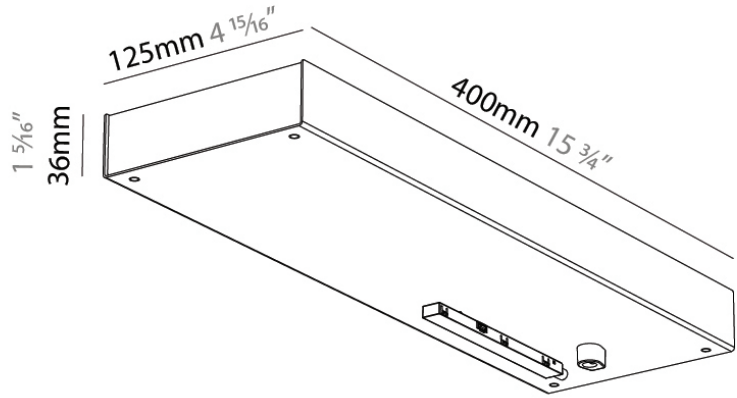

PROJECT
TYPE
NOTES
QUANTITY
DATE

A3MINTRK-SUS-RND-SYS COMPONENTS SUSPENSION

A3T309-

DESCRIPTION

Minimal Track - Suspension - Driver Box Matter (max. 200W)

GENERAL

Series: Minimal Track
Brand: Prolicht
Division: Architectural
Mounting Type: Suspension
Mounting Location: Wall / Ceiling
Subcategory: Profile

PHYSICAL

Shape: Rectangle
Length (mm): 400
Length (in): 15 ³/₄
Width (mm): 125
Width (in): 4 ¹⁵/₁₆
Height (mm): 36
Height (in): 1 ⁷/₁₆
Fixture Finish: SSR / BKV / CWI / CRY / HAB / UFT / ITA / RUA / FTG / MYG / LOD / PUS / FRO / FUP / KIA / POP / BLS / SPG / MEY / GOH / GUM / CHC / COM / ABZ / JAG / OBR / MOS / ROR
Holder Finish: WHI / BLK
Fixture Material: Aluminum

RATINGS AND CERTIFICATIONS

Certified By: Certified for North American Standards
IP rating: IP20