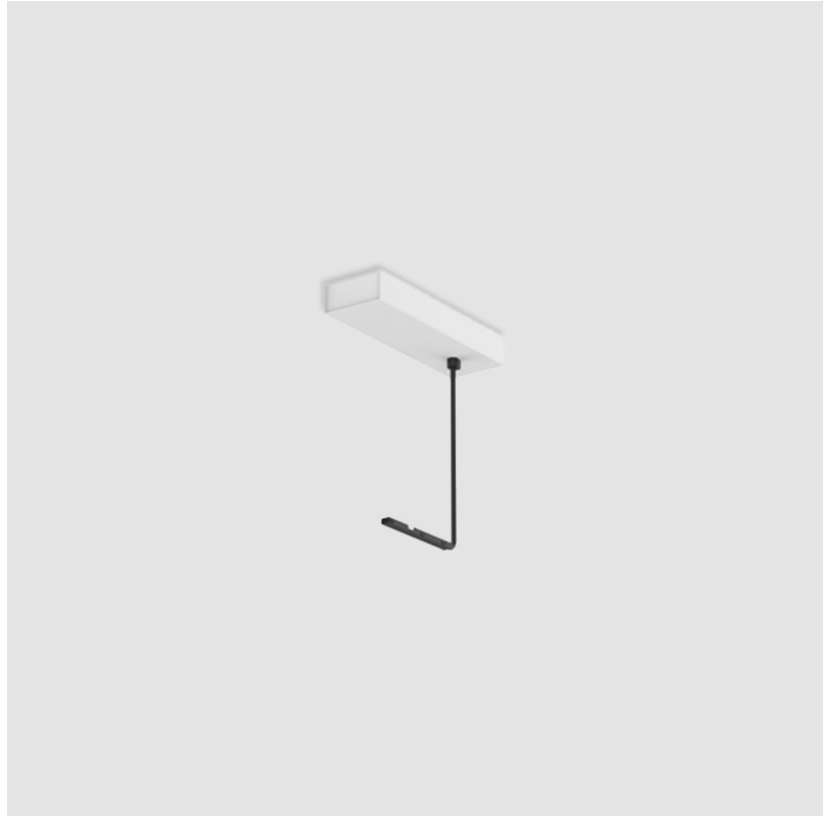

PROJECT
TYPE
NOTES
QUANTITY
DATE

A3MINTRK-SUS-RND-SYS COMPONENTS SUSPENSION

A3T302-

DESCRIPTION

Minimal Track - Suspension - Driver Box ON/OFF (max. 96W)

GENERAL

Series: Minimal Track
Brand: Prolicht
Division: Architectural
Mounting Type: Suspension
Mounting Location: Wall / Ceiling
Subcategory: Profile

PHYSICAL

Shape: Rectangle
Length (mm): 240
Length (in): 9 ⁷/₁₆
Width (mm): 75
Width (in): 2 ¹⁵/₁₆
Height (mm): 36
Height (in): 1 ⁵/₁₆
Fixture Finish: SSR / BKV / CWI / CRY / HAB / UFT / ITA / RUA / FTG / MYG / LOD / PUS / FRO / FUP / KIA / POP / BLS / SPG / MEY / GOH / GUM / CHC / COM / ABZ / JAG / OBR / MOS / ROR
Holder Finish: WHI / BLK
Fixture Material: Aluminum

RATINGS AND CERTIFICATIONS

Certified By: Certified for North American Standards
IP rating: IP20