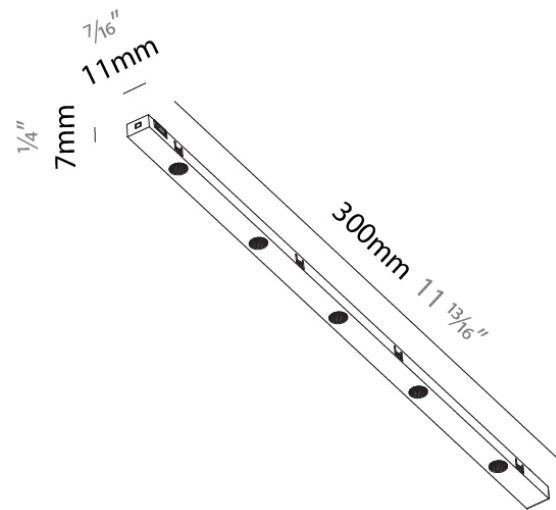

PROJECT
TYPE
NOTES
QUANTITY
DATE

A3MINTRK-SUS-RND-SYS COMPONENTS TRACK

A380705-

DESCRIPTION

Magiq Micro Insert for Minimal Track Suspension Round - 4.9W LED (Zhaga Standard) - 2700K / 3000K / 4000K Max. 365lm, Beam Angle 54

GENERAL

Series: Magiq Micro
Brand: Prolicht
Division: Architectural
Mounting Type: Track

PHYSICAL

Shape: Rectangle
Length (mm): 300
Length (in): 11 ¹³/₁₆
Width (mm): 11
Width (in): 7/16
Height (mm): 7
Height (in): 1/4
Light Distribution: Direct
Fixture Finish: BLK / WHI
Fixture Material: Aluminum Die Cast

ELECTRICAL

Input Wattage Range: 1 - 9 W
Lamp Type: LED
Input Wattage (W): 5
Total Output Wattage (W): 4.6
Dimming: Non-Dimmable
Driver Included: No
Driver Location: Remote
Driver Type: Constant Voltage - Universal
Driver Class: Class 2
Input Voltage (V): 48
Upon Request: 0-10V Dimming with Tridonic Bridge

LED

Delivered Lumen Range: 100 - 499 lm
Color Temperature (°K): 2700 / 3000 / 4000
Max. Delivered Lumen (lm): 370 / 384 / 417
Nominal Lumen (lm): 370 / 384 / 417
CRI: >90 CRI
Lamp Life (hrs): 50000

OPTICAL

Beam Angle: 54

RATINGS AND CERTIFICATIONS

Certified By: CSA Certified to UL and CSA Standards
IP rating: IP20