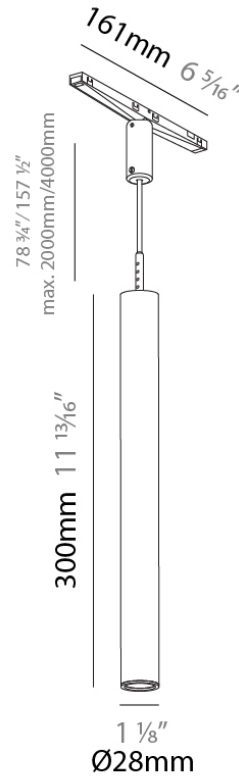

Hangover Plug Insert for Minimal Track Suspension Round - Ø28mm / 1 1/8" x 300mm / 11 13/16" - 6W LED (Zhaga Standard) - 48V - 2700K / 3000K / 3500K / 4000K - Lens 22°/26°/ 56° - Shine Ring - CRI: 90

GENERAL

Series: Hangover Plug

Brand: Prolicht

Division: Architectural

Mounting Type: Track

Mounting Location: Ceiling

Subcategory: Spots

PHYSICAL

Shape: Cylinder

Diameter (mm): 28

Diameter (in): 1 1/8

Height (mm): 300

Height (in): 11 13/16

Light Distribution: Downlight

Fixture Finish: SSR / BKV / CWI / CRY / HAB / UFT / ITA / RUA / FTG / MYG / LOD / PUS / FRO / FUP / KIA / POP / BLS / SPG / MEY / GOH / GUM / CHC / COM / ABZ / JAG / OBR / MOS / ROR

Fixture Material: Aluminum

Cable Details: 2000mm/78 3/4" or 4000mm/157 1/2" Cable - Color Options: Black / White / Orange / Red / Green

ELECTRICAL

Input Wattage Range: 1 - 9 W

Lamp Type: LED (Zhaga Standard)

Input Wattage (W): 6

Total Output Wattage (W): 5.4

Dimming: Non-Dimmable

Driver Included: No

Driver Location: Remote

Driver Type: Constant Voltage - Universal

Driver Class: Class 2

Input Voltage (V): 48

Upon Request: 0-10V Dimming with Tridonic Bridge

LED

Delivered Lumen Range: 100 - 499 lm

Number of LEDs: 1

Color Temperature (°K): 2700 / 3000 / 3500 / 4000

Max. Delivered Lumen (lm): 381 / 404 / 426 / 438

Nominal Lumen (lm): 460 / 487 / 514 / 528

CRI: >90 CRI

Lamp Life (hrs): 50000

OPTICAL

Optic°: 20 / 26 / 56

RATINGS AND CERTIFICATIONS

Certified By: Certified for North American Standards

IP rating: IP20