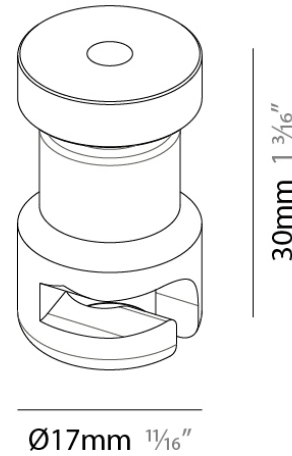

PROJECT	
TYPE	
NOTES	
QUANTITY	
DATE	

A3MINTRK-SUS-RND-SYS COMPONENTS TRACK

A3T142-

DESCRIPTION

Minimal Track Wall / Ceiling Cable Loop

GENERAL

Series: Minimal Track

Brand: Prolicht

Division: Architectural

Mounting Type: Track

Mounting Location: Ceiling

Subcategory: Modular

PHYSICAL

Diameter (mm): 17

Diameter (in): 11/16

Height (mm): 30

Height (in): 1 3/16

Weight (kg): 0.01

Weight (lbs): 0.022

Fixture Finish: SSR / BKV / CWI / CRY / HAB / UFT / ITA / RUA / FTG / MYG / LOD / PUS / FRO / FUP / KIA / POP / BLS / SPG / MEY / GOH / GUM / CHC / COM / ABZ / JAG / OBR / MOS / ROR

Fixture Material: Aluminum

OPTICAL

Adjustability: Fixed

RATINGS AND CERTIFICATIONS

Certified By: Certified for North American Standards

IP rating: IP20