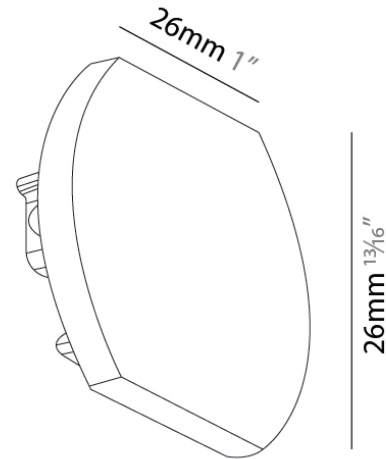

PROJECT	_____
TYPE	_____
NOTES	_____
QUANTITY	_____
DATE	_____

A3MINTRK-SUS-RND-SYS COMPONENTS SUSPENSION

A3T315-

DESCRIPTION

Minimal Track - Suspension Round - End Cap - Black / White

GENERAL

Series: Minimal Track
Brand: Prolicht
Division: Architectural
Mounting Type: Suspension
Mounting Location: Wall / Ceiling
Subcategory: Profile

PHYSICAL

Shape: Rectangle
Width (mm): 26
Width (in): 1
Height (mm): 21
Depth (mm): 9
Height (in): 13/16
Depth (in): 3/8
Fixture Finish: BLK / WHI
Fixture Material: Aluminum

RATINGS AND CERTIFICATIONS

Certified By: Certified for North American Standards
IP rating: IP20