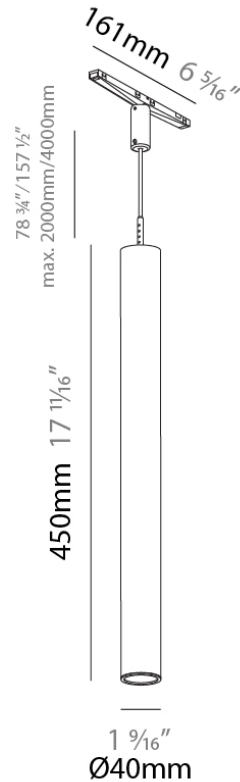

GENERAL

Series: Hangover Plug

Brand: Prolicht

Division: Architectural

Mounting Type: Track

Mounting Location: Ceiling

Subcategory: Spots

PHYSICAL

Shape: Cylinder

Diameter (mm): 40

Diameter (in): 1 9/16

Height (mm): 450

Height (in): 17 11/16

Light Distribution: Downlight

Fixture Finish: SSR / BKV / CWI / CRY / HAB / UFT / ITA / RUA / FTG / MYG / LOD / PUS / FRO / FUP / KIA / POP / BLS / SPG / MEY / GOH / GUM / CHC / COM / ABZ / JAG / OBR / MOS / ROR

Fixture Material: Aluminum

Cable Details: 2000mm/78 3/4" or 4000mm/157 1/2" Cable - Color Options: Black / White / Orange / Red / Green

ELECTRICAL

Input Wattage Range: 10 - 19 W

Lamp Type: LED (Zhaga Standard)

Input Wattage (W): 10

Total Output Wattage (W): 9.1

Dimming: Non-Dimmable

Driver Included: No

Driver Location: Remote

Driver Type: Constant Voltage - Universal

Driver Class: Class 2

Input Voltage (V): 48

Upon Request: 0-10V Dimming with Tridonic Bridge

LED

Delivered Lumen Range: 500 - 999 lm

Number of LEDs: 1

Color Temperature (°K): 2700 / 3000 / 3500 / 4000

Max. Delivered Lumen (lm): 684 / 716 / 742 / 759

Nominal Lumen (lm): 969 / 1014 / 1052 / 1075

CRI: >90 CRI

Lamp Life (hrs): 50000

OPTICAL

Optic°: 40 / 52

RATINGS AND CERTIFICATIONS

Certified By: Certified for North American Standards

IP rating: IP20