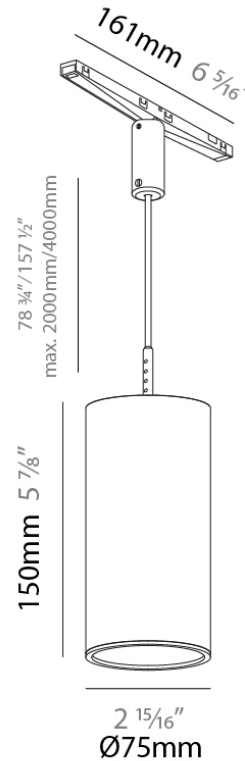

GENERAL

Series: Hangover Plug

Brand: Prolicht

Division: Architectural

Mounting Type: Track

Mounting Location: Ceiling

Subcategory: Modular

PHYSICAL

Shape: Cylinder

Diameter (mm): 75

Diameter (in): 2 15/16

Height (mm): 150

Height (in): 5 7/8

Light Distribution: Direct

Weight (kg): 0.481

Weight (lbs): 1.06

Fixture Finish: SSR / BKV / CWI / CRY / HAB / UFT / ITA / RUA / FTG / MYG / LOD / PUS / FRO / FUP / KIA / POP / BLS / SPG / MEY / GOH / GUM / CHC / COM / ABZ / JAG / OBR / MOS / ROR

Accent Finish: OPL / YEL / ORA / RED / BLU / GRN

Fixture Material: Aluminum

Cable Details: 2000mm/78 3/4" or 4000mm/157 1/2" Cable - Color Options: Black / White / Orange / Red / Green

ELECTRICAL

Input Wattage Range: 10 - 19 W

Lamp Type: LED (Zhaga Standard)

Input Wattage (W): 10

Total Output Wattage (W): 9.1

Dimming: Non-Dimmable

Driver Included: No

Driver Location: Remote

Driver Type: Constant Voltage - Universal

Driver Class: Class 2

Input Voltage (V): 48

Upon Request: 0-10V Dimming with Tridonic Bridge

LED

Delivered Lumen Range: 500 - 1999 lm

Color Temperature (°K): 2700 / 3000 / 3500 / 4000

Max. Delivered Lumen (lm): 851 / 890 / 923 / 944

Nominal Lumen (lm): 969 / 1014 / 1054 / 1075

CRI: >90 CRI

Lamp Life (hrs): 50000

OPTICAL

Optic°: 18 / 36 / 56

Adjustability: Fixed

RATINGS AND CERTIFICATIONS

Certified By: Certified for North American Standards

IP rating: IP20