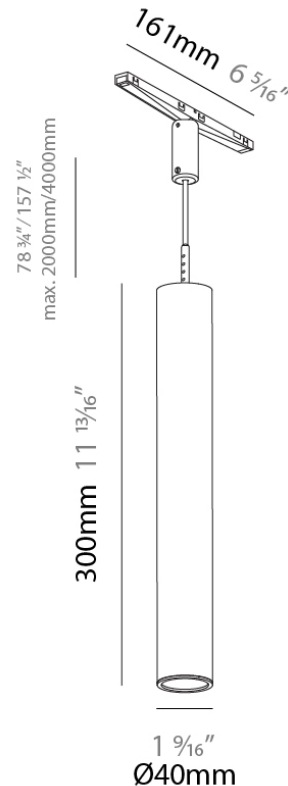

GENERAL

Series: Hangover Plug

Brand: Prolicht

Division: Architectural

Mounting Type: Track

Mounting Location: Ceiling

Subcategory: Spots

PHYSICAL

Shape: Cylinder

Diameter (mm): 40

Diameter (in): 1 9/16

Height (mm): 300

Height (in): 11 13/16

Light Distribution: Downlight

Fixture Finish: SSR / BKV / CWI / CRY / HAB / UFT / ITA / RUA / FTG / MYG / LOD / PUS / FRO / FUP / KIA / POP / BLS / SPG / MEY / GOH / GUM / CHC / COM / ABZ / JAG / OBR / MOS / ROR

Fixture Material: Aluminum

Cable Details: 2000mm/78 3/4" or 4000mm/157 1/2" Cable - Color Options: Black / White / Orange / Red / Green

ELECTRICAL

Input Wattage Range: 10 - 19 W

Lamp Type: LED (Zhaga Standard)

Input Wattage (W): 10

Total Output Wattage (W): 9.1

Dimming: Non-Dimmable

Driver Included: No

Driver Location: Remote

Driver Type: Constant Voltage - Universal

Driver Class: Class 2

Input Voltage (V): 48

Upon Request: 0-10V Dimming with Tridonic Bridge

LED

Delivered Lumen Range: 500 - 999 lm

Number of LEDs: 1

Color Temperature (°K): 2700 / 3000 / 3500 / 4000

Max. Delivered Lumen (lm): 684 / 716 / 742 / 759

Nominal Lumen (lm): 969 / 1014 / 1052 / 1075

CRI: >90 CRI

Lamp Life (hrs): 50000

OPTICAL

Optic°: 40 / 52

RATINGS AND CERTIFICATIONS

Certified By: Certified for North American Standards

IP rating: IP20