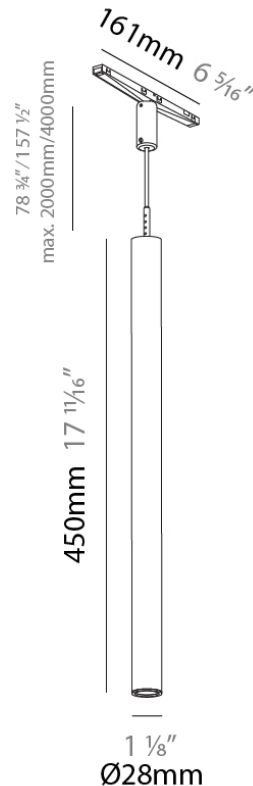

Hangover Plug Insert for Minimal Track Suspension Round - Ø28mm / 1 1/8" x 300mm / 11 13/16" - 6W LED (Zhaga Standard) - 48V - 2700K / 3000K / 3500K / 4000K - Lens 22°/26°/ 56° - Shine Ring - CRI: 90

GENERAL

Series: Hangover Plug
Brand: Prolicht
Division: Architectural
Mounting Type: Track
Mounting Location: Ceiling
Subcategory: Spots

PHYSICAL

Shape: Cylinder
Diameter (mm): 28
Diameter (in): 1 1/8
Height (mm): 450
Height (in): 17 11/16
Light Distribution: Downlight

Fixture Finish: SSR / BKV / CWI / CRY / HAB / UFT / ITA / RUA / FTG / MYG / LOD / PUS / FRO / FUP / KIA / POP / BLS / SPG / MEY / GOH / GUM / CHC / COM / ABZ / JAG / OBR / MOS / ROR
Fixture Material: Aluminum

Cable Details: 2000mm/78 3/4" or 4000mm/157 1/2" Cable - Color Options: Black / White / Orange / Red / Green

ELECTRICAL

Input Wattage Range: 1 - 9 W
Lamp Type: LED (Zhaga Standard)
Input Wattage (W): 6
Total Output Wattage (W): 5.4
Dimming: Non-Dimmable
Driver Included: No
Driver Location: Remote
Driver Type: Constant Voltage - Universal
Driver Class: Class 2
Input Voltage (V): 48
Upon Request: 0-10V Dimming with Tridonic Bridge

LED

Delivered Lumen Range: 100 - 499 lm
Number of LEDs: 1
Color Temperature (°K): 2700 / 3000 / 3500 / 4000
Max. Delivered Lumen (lm): 381 / 404 / 426 / 438
Nominal Lumen (lm): 460 / 487 / 514 / 528
CRI: >90 CRI
Lamp Life (hrs): 50000

OPTICAL

Optic°: 20 / 26 / 56

RATINGS AND CERTIFICATIONS

Certified By: Certified for North American Standards
IP rating: IP20