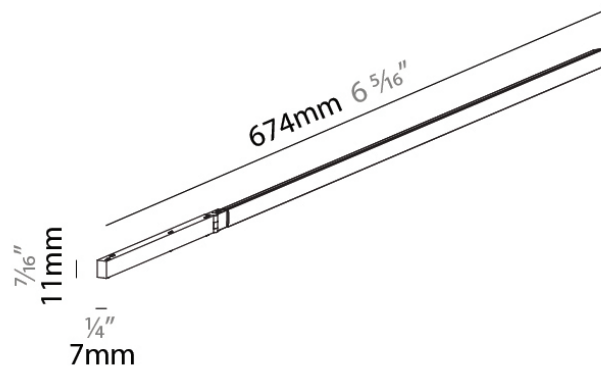

PROJECT
TYPE
NOTES
QUANTITY
DATE

A3MINTRK-SUS-RND-SYS COMPONENTS SURFACE

A380707-

DESCRIPTION

Microline Insert for Minimal Track Suspension Round - L=672mm, LED 8W, max. 429lm, CRI90

GENERAL

Series: Microline
Brand: Prolicht
Division: Architectural
Mounting Type: Surface
Mounting Location: Wall / Ceiling
Subcategory: Modular

PHYSICAL

Shape: Rectangle
Length (mm): 674
Length (in): 26 ⁹/₁₆
Width (mm): 11
Width (in): 7/16
Height (mm): 7
Height (in): 1/4
Light Distribution: Direct
Fixture Material: Aluminum

ELECTRICAL

Input Wattage Range: 1 - 9 W
Lamp Type: LED (Zhaga Standard)
Input Wattage (W): 8
Total Output Wattage (W): 7.3
Dimming: Non-Dimmable
Driver Included: No
Driver Location: Remote
Driver Type: Constant Voltage - Universal
Driver Class: Class 2
Input Voltage (V): 48
Upon Request: 0-10V Dimming with Tridonic Bridge

LED

Delivered Lumen Range: 100 - 499 lm
Color Temperature (°K): 2700 / 3000
Max. Delivered Lumen (lm): 386 / 429
Nominal Lumen (lm): 386 / 429
CRI: >90 CRI
Lamp Life (hrs): 50000

OPTICAL

Beam Angle: 116

RATINGS AND CERTIFICATIONS

Certified By: Certified for North American Standards
IP rating: IP20