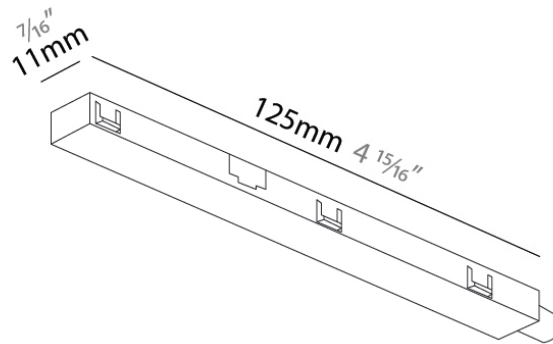

PROJECT	_____
TYPE	_____
NOTES	_____
QUANTITY	_____
DATE	_____

A3MINTRK-SUS-RND-SYS COMPONENTS

A3T145-

DESCRIPTION

Minimal Track / Code System - Central Feed Unit with 2500mm supply cable

GENERAL

Series: Minimal Track _____
Brand: Prolicht _____
Division: Architectural _____

PHYSICAL

Shape: Rectangle _____
Length (mm): 116 _____
Length (in): 4 ⁹/₁₆ _____
Width (mm): 11 _____
Width (in): 7/16 _____
Height (mm): 12 _____
Height (in): 1/2 _____
Fixture Finish: BLK / WHI _____
Fixture Material: Aluminum _____
Cable Details: 2500mm Supply Cable _____

RATINGS AND CERTIFICATIONS

Certified By: Certified for North American Standards _____
IP rating: IP20 _____