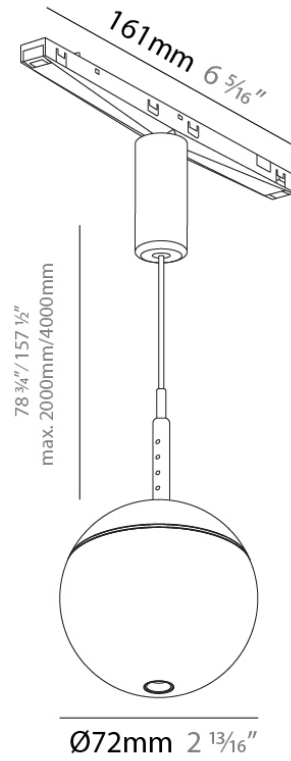

GENERAL

Series: Snooker Metal

Brand: Prolicht

Division: Architectural

Mounting Type: Track

Mounting Location: Ceiling

Subcategory: Modular

PHYSICAL

Shape: Round

Diameter (mm): 72

Diameter (in): 2 ¹³/₁₆

Height (mm): 72

Height (in): 2 ¹³/₁₆

Light Distribution: Direct

Fixture Finish: SSR / BKV / CWI / CRY / HAB / UFT / ITA / RUA / FTG / MYG / LOD / PUS / FRO / FUP / KIA / POP / BLS / SPG / MEY / GOH / GUM / CHC / COM / ABZ / JAG / OBR / MOS / ROR

Holder Finish: WHI / BLK

Accent Finish: CHR

Fixture Material: Aluminum

Cable Details: 2000mm/78 3/4" or 4000mm/157 1/2" Cable - Color Options: Black / White / Orange / Red / Green

ELECTRICAL

Input Wattage Range: 1 - 9 W

Lamp Type: LED (Zhaga Standard)

Input Wattage (W): 6.4

Total Output Wattage (W): 5.4

Dimming: Non-Dimmable / 0-10V Dimming

Driver Included: No

Driver Location: Integrated

Driver Type: Constant Voltage - Universal

Driver Class: Class 2

Input Voltage (V): 48

Constant Current (mA): 500

Upon Request: 0-10V Dimming with Tridonic Bridge

LED

Delivered Lumen Range: 100 - 499 lm

Color Temperature (°K): 2700 / 3000 / 3500 / 4000

Max. Delivered Lumen (lm): 310 / 328 / 347 / 356

Nominal Lumen (lm): 460 / 487 / 514 / 528

CRI: >90 CRI

Lamp Life (hrs): 50000

OPTICAL

Beam Angle: 32 / 58

RATINGS AND CERTIFICATIONS

Certified By: Certified for North American Standards

IP rating: IP20