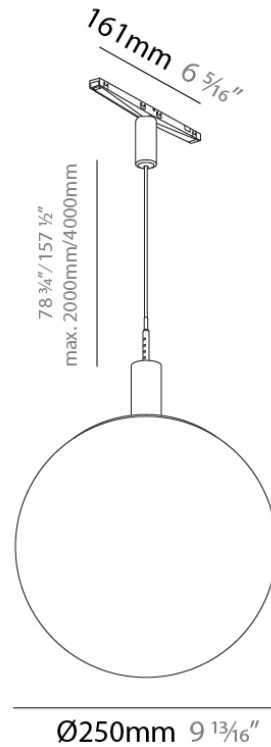

GENERAL

Series: Opal
Brand: Prolicht
Division: Architectural
Mounting Type: Track
Mounting Location: Ceiling
Subcategory: Modular

PHYSICAL

Shape: Round
Diameter (mm): 250
Diameter (in): 9 13/16
Height (mm): 250
Height (in): 9 13/16
Light Distribution: Omnidirectional
Weight (kg): 0.26
Weight (lbs): 0.04
Diffuser: PMMA - Opal
Fixture Finish: SSR / BKV / CWI / CRY / HAB / UFT / ITA / RUA / FTG / MYG / LOD / PUS / FRO / FUP / KIA / POP / BLS / SPG / MEY / GOH / GUM / CHC / COM / ABZ / JAG / OBR / MOS / ROR
Holder Finish: WHI / BLK
Fixture Material: Plastic
Cable Details: 2000mm/78 3/4" or 4000mm/157 1/2" Cable - Color Options: Black / White / Orange / Red / Green
Upon Request: 1,000mm and 10,000mm Black Cable Available

ELECTRICAL

Input Wattage Range: 1 - 9 W
Lamp Type: LED (Zhaga Standard)
Input Wattage (W): 6
Total Output Wattage (W): 5.4
Dimming: Non-Dimmable
Driver Included: No
Driver Location: Remote
Driver Type: Constant Voltage - Universal
Driver Class: Class 2
Input Voltage (V): 48
Constant Current (MA): 350
Upon Request: 0-10V Dimming with Tridonic Bridge

LED

Delivered Lumen Range: 500 - 999 lm
Color Temperature (°K): 3000
Max. Delivered Lumen (lm): 506
Nominal Lumen (lm): 800
CRI: >90 CRI
Lamp Life (hrs): 50000

RATINGS AND CERTIFICATIONS

Certified By: CSA Certified to UL and CSA Standards
IP rating: IP20