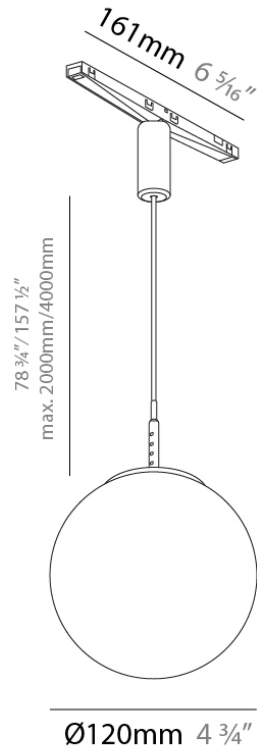

A3MINTRK-SUS-RND-SYS COMPONENTS TRACK

A380657-

DESCRIPTION

Bilo Insert for Minimal Track System Suspension - Ø120mm - 6.4W LED , 48V, CRI:90, Beam 180

GENERAL

Series: Bilo
Brand: Prolicht
Division: Architectural
Mounting Type: Track
Mounting Location: Ceiling
Subcategory: Modular

PHYSICAL

Shape: Sphere
Diameter (mm): 120
Diameter (in): 4 ¾
Height (mm): 120
Height (in): 4 ¾
Light Distribution: Omnidirectional
Fixture Finish: SSR / BKV / CWI / CRY / HAB / UFT / ITA / RUA / FTG / MYG / LOD / PUS / FRO / FUP / KIA / POP / BLS / SPG / MEY / GOH / GUM / CHC / COM / ABZ / JAG / OBR / MOS / ROR
Accent Finish: OPL / YEL / ORA / RED / BLU / GRN
Fixture Material: Glass / Metal
Cable Details: 2000mm/78 ¾" or 4000mm/157 1/2" Cable - Color Options: Black / White / Orange / Red / Green

ELECTRICAL

Input Wattage Range: 1 - 9 W
Lamp Type: LED (Zhaga Standard)
Input Wattage (W): 6.4
Dimming: Non-Dimmable / 0-10V Dimming
Driver Included: No
Driver Location: Integrated
Driver Type: Constant Voltage - Universal
Driver Class: Class 2
Input Voltage (V): 48
Constant Current (MA): 500
Upon Request: 0-10V Dimming with Tridonic Bridge

LED

Delivered Lumen Range: 100 - 499 lm
Color Temperature (°K): 2700 / 3000 / 3500 / 4000
Max. Delivered Lumen (lm): 356 / 377 / 398 / 408
Nominal Lumen (lm): 460 / 487 / 514 / 528
CRI: >90 CRI
Lamp Life (hrs): 50000

RATINGS AND CERTIFICATIONS

Certified By: CSA Certified to UL and CSA Standards
IP rating: IP20