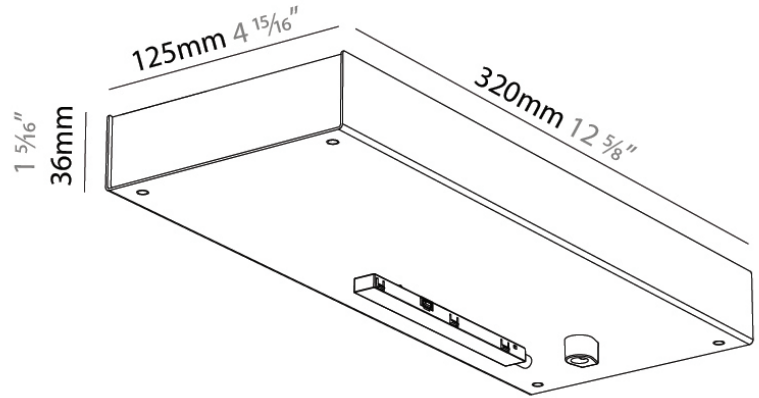

PROJECT
TYPE
NOTES
QUANTITY
DATE

A3MINTRK-SUS-RND-SYS COMPONENTS SUSPENSION

A3T305-

DESCRIPTION

Minimal Track - Suspension - Driver Box Matter (max. 86W)

GENERAL

Series: Minimal Track
Brand: Prolicht
Division: Architectural
Mounting Type: Suspension
Mounting Location: Wall / Ceiling
Subcategory: Profile

PHYSICAL

Shape: Rectangle
Length (mm): 240
Length (in): 9 ⁷/₁₆
Width (mm): 125
Width (in): 4 ¹⁵/₁₆
Height (mm): 36
Height (in): 1 ⁷/₁₆
Fixture Finish: SSR / BKV / CWI / CRY / HAB / UFT / ITA / RUA / FTG / MYG / LOD / PUS / FRO / FUP / KIA / POP / BLS / SPG / MEY / GOH / GUM / CHC / COM / ABZ / JAG / OBR / MOS / ROR
Holder Finish: WHI / BLK
Fixture Material: Aluminum

RATINGS AND CERTIFICATIONS

Certified By: Certified for North American Standards
IP rating: IP20