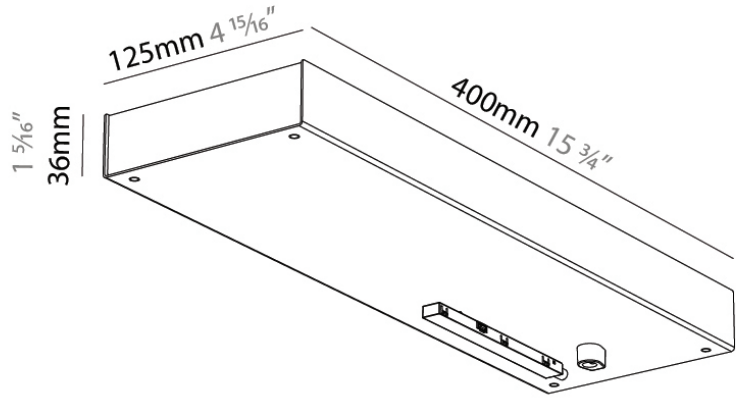

PROJECT
TYPE
NOTES
QUANTITY
DATE

A3MINTRK-SUS-RND-SYS COMPONENTS SUSPENSION

A3T307-

DESCRIPTION

Minimal Track - Suspension - Driver Box Touchdim (max. 200W)

GENERAL

Series: Minimal Track
Brand: Prolicht
Division: Architectural
Mounting Type: Suspension
Mounting Location: Wall / Ceiling
Subcategory: Profile

PHYSICAL

Shape: Rectangle
Length (mm): 400
Length (in): 15 3/4
Width (mm): 125
Width (in): 4 15/16
Height (mm): 36
Height (in): 1 7/16
Fixture Finish: SSR / BKV / CWI / CRY / HAB / UFT / ITA / RUA / FTG / MYG / LOD / PUS / FRO / FUP / KIA / POP / BLS / SPG / MEY / GOH / GUM / CHC / COM / ABZ / JAG / OBR / MOS / ROR
Holder Finish: WHI / BLK
Fixture Material: Aluminum

RATINGS AND CERTIFICATIONS

Certified By: Certified for North American Standards
IP rating: IP20