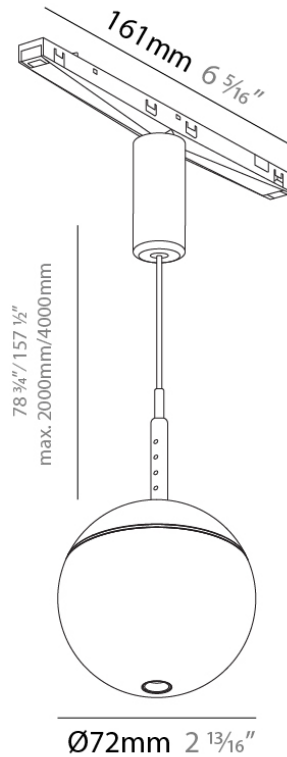

GENERAL

Series: Snooker

Brand: Prolicht

Division: Architectural

Mounting Type: Track

Mounting Location: Ceiling

Subcategory: Modular

PHYSICAL

Shape: Round

Diameter (mm): 72

Diameter (in): 2 ¹³/₁₆

Height (mm): 71

Height (in): 2 ¹³/₁₆

Light Distribution: Direct

Fixture Finish: SSR / BKV / CWI / CRY / HAB / UFT / ITA / RUA / FTG / MYG / LOD / PUS / FRO / FUP / KIA / POP / BLS / SPG / MEY / GOH / GUM / CHC / COM / ABZ / JAG / OBR / MOS / ROR

Holder Finish: WHI / BLK

Accent Finish: OPL / YEL / ORA / RED / BLU / GRN

Fixture Material: Aluminum

Cable Details: 2000mm/78 3/4" or 4000mm/157 1/2" Cable - Color Options: Black / White / Orange / Red / Green

ELECTRICAL

Input Wattage Range: 1 - 9 W

Lamp Type: LED (Zhaga Standard)

Input Wattage (W): 6.4

Total Output Wattage (W): 5.4

Dimming: Non-Dimmable / 0-10V Dimming

Driver Included: No

Driver Location: Integrated

Driver Type: Constant Voltage - Universal

Driver Class: Class 2

Input Voltage (V): 48

Constant Current (mA): 500

Upon Request: 0-10V Dimming with Tridonic Bridge

LED

Delivered Lumen Range: 100 - 499 lm

Color Temperature (°K): 2700 / 3000 / 3500 / 4000

Max. Delivered Lumen (lm): 310 / 328 / 347 / 356

Nominal Lumen (lm): 460 / 487 / 514 / 528

CRI: >90 CRI

Lamp Life (hrs): 50000

OPTICAL

Beam Angle: 32 / 58

Adjustability: Fixed

RATINGS AND CERTIFICATIONS

Certified By: Certified for North American Standards

IP rating: IP20