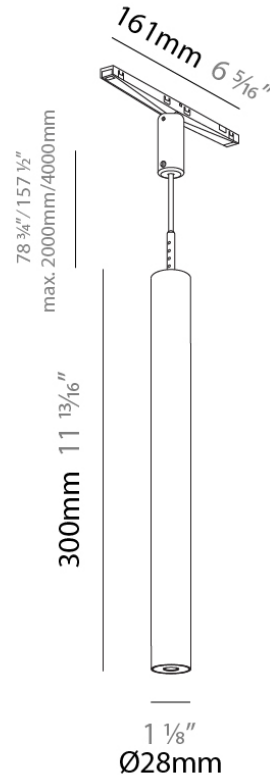

GENERAL

Series: Hangover Plug Micro

Brand: Prolicht

Division: Architectural

Mounting Type: Track

Mounting Location: Ceiling

Subcategory: Modular

PHYSICAL

Shape: Cylinder

Diameter (mm): 28

Diameter (in): 1 1/8

Height (mm): 300

Height (in): 11 13/16

Light Distribution: Direct

Weight (kg): 0.24

Weight (lbs): 0.529

Fixture Finish: SSR / BKV / CWI / CRY / HAB / UFT / ITA / RUA / FTG / MYG / LOD / PUS / FRO / FUP / KIA / POP / BLS / SPG / MEY / GOH / GUM / CHC / COM / ABZ / JAG / OBR / MOS / ROR

Holder Finish: WHI / BLK

Fixture Material: Aluminum

Cable Details: 2000mm/78 3/4" or 4000mm/157 1/2" Cable - Color Options: Black / White / Orange / Red / Green

ELECTRICAL

Input Wattage Range: 1 - 9 W

Lamp Type: LED (Zhaga Standard)

Input Wattage (W): 6

Total Output Wattage (W): 5.4

Dimming: Non-Dimmable

Driver Included: No

Driver Location: Remote

Driver Type: Constant Voltage - Universal

Driver Class: Class 2

Input Voltage (V): 48

Upon Request: 0-10V Dimming with Tridonic Bridge

LED

Delivered Lumen Range: 100 - 499 lm

Color Temperature (°K): 2700 / 3000 / 3500 / 4000

Max. Delivered Lumen (lm): 310 / 328 / 347 / 356

Nominal Lumen (lm): 460 / 487 / 514 / 528

CRI: >90 CRI

Lamp Life (hrs): 50000

OPTICAL

Beam Angle: 32 / 58

RATINGS AND CERTIFICATIONS

Certified By: Certified for North American Standards

IP rating: IP20