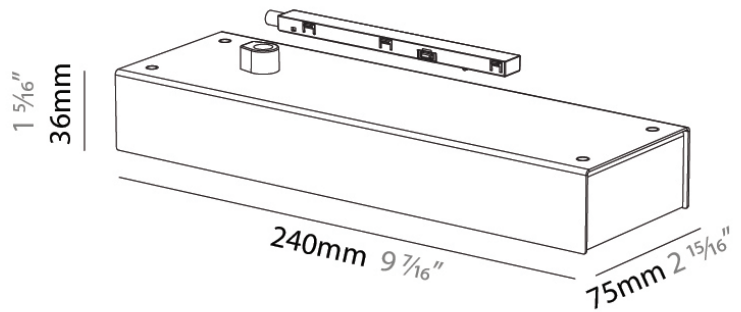

PROJECT
TYPE
NOTES
QUANTITY
DATE

A3MINTRK-SUS-RND-SYS COMPONENTS SUSPENSION

A3T302-

DESCRIPTION

Minimal Track - Suspension - Driver Box ON/OFF (max. 96W)

GENERAL

Series: Minimal Track
Brand: Prolicht
Division: Architectural
Mounting Type: Suspension
Mounting Location: Wall / Ceiling
Subcategory: Profile

PHYSICAL

Shape: Rectangle
Length (mm): 240
Length (in): 9 ⁷/₁₆
Width (mm): 75
Width (in): 2 ¹⁵/₁₆
Height (mm): 36
Height (in): 1 ⁵/₁₆
Fixture Finish: SSR / BKV / CWI / CRY / HAB / UFT / ITA / RUA / FTG / MYG / LOD / PUS / FRO / FUP / KIA / POP / BLS / SPG / MEY / GOH / GUM / CHC / COM / ABZ / JAG / OBR / MOS / ROR
Holder Finish: WHI / BLK
Fixture Material: Aluminum

RATINGS AND CERTIFICATIONS

Certified By: Certified for North American Standards
IP rating: IP20