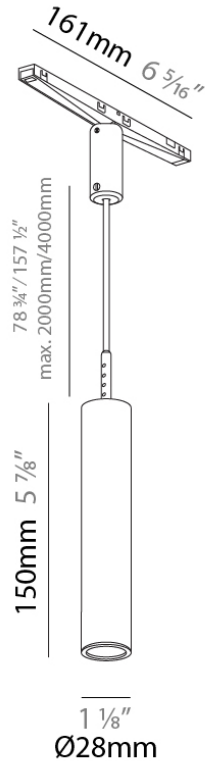

GENERAL

Series: Hangover Plug

Brand: Prolicht

Division: Architectural

Mounting Type: Track

Mounting Location: Ceiling

Subcategory: Spots

PHYSICAL

Shape: Cylinder

Diameter (mm): 28

Diameter (in): 1 1/8

Height (mm): 150

Height (in): 5 7/8

Light Distribution: Downlight

Fixture Finish: SSR / BKV / CWI / CRY / HAB / UFT / ITA / RUA / FTG / MYG / LOD / PUS / FRO / FUP / KIA / POP / BLS / SPG / MEY / GOH / GUM / CHC / COM / ABZ / JAG / OBR / MOS / ROR

Fixture Material: Aluminum

Cable Details: 2000mm/78 3/4" or 4000mm/157 1/2" Cable - Color Options: Black / White / Orange / Red / Green

ELECTRICAL

Input Wattage Range: 1 - 9 W

Lamp Type: LED (Zhaga Standard)

Input Wattage (W): 6

Total Output Wattage (W): 5.4

Dimming: Non-Dimmable

Driver Included: No

Driver Location: Remote

Driver Type: Constant Voltage - Universal

Driver Class: Class 2

Input Voltage (V): 48

Upon Request: 0-10V Dimming with Tridonic Bridge

LED

Delivered Lumen Range: 100 - 499 lm

Number of LEDs: 1

Color Temperature (°K): 2700 / 3000 / 3500 / 4000

Max. Delivered Lumen (lm): 381 / 404 / 426 / 438

Nominal Lumen (lm): 460 / 487 / 514 / 528

CRI: >90 CRI

Lamp Life (hrs): 50000

OPTICAL

Optic°: 20 / 26 / 56

RATINGS AND CERTIFICATIONS

Certified By: Certified for North American Standards

IP rating: IP20