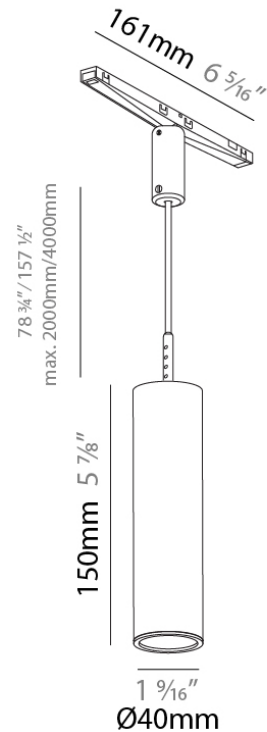

GENERAL

Series: Hangover Plug

Brand: Prolicht

Division: Architectural

Mounting Type: Track

Mounting Location: Ceiling

Subcategory: Spots

PHYSICAL

Shape: Cylinder

Diameter (mm): 40

Diameter (in): 1 9/16

Height (mm): 150

Height (in): 5 7/8

Light Distribution: Downlight

Fixture Finish: SSR / BKV / CWI / CRY / HAB / UFT / ITA / RUA / FTG / MYG / LOD / PUS / FRO / FUP / KIA / POP / BLS / SPG / MEY / GOH / GUM / CHC / COM / ABZ / JAG / OBR / MOS / ROR

Fixture Material: Aluminum

Cable Details: 2000mm/78 3/4" or 4000mm/157 1/2" Cable - Color Options: Black / White / Orange / Red / Green

ELECTRICAL

Input Wattage Range: 10 - 19 W

Lamp Type: LED (Zhaga Standard)

Input Wattage (W): 10

Total Output Wattage (W): 9.1

Dimming: Non-Dimmable

Driver Included: No

Driver Location: Remote

Driver Type: Constant Voltage - Universal

Driver Class: Class 2

Input Voltage (V): 48

Upon Request: 0-10V Dimming with Tridonic Bridge

LED

Delivered Lumen Range: 500 - 999 lm

Number of LEDs: 1

Color Temperature (°K): 2700 / 3000 / 3500 / 4000

Max. Delivered Lumen (lm): 684 / 716 / 742 / 759

Nominal Lumen (lm): 969 / 1014 / 1052 / 1075

CRI: >90 CRI

Lamp Life (hrs): 50000

OPTICAL

Optic°: 40 / 52

RATINGS AND CERTIFICATIONS

Certified By: Certified for North American Standards

IP rating: IP20