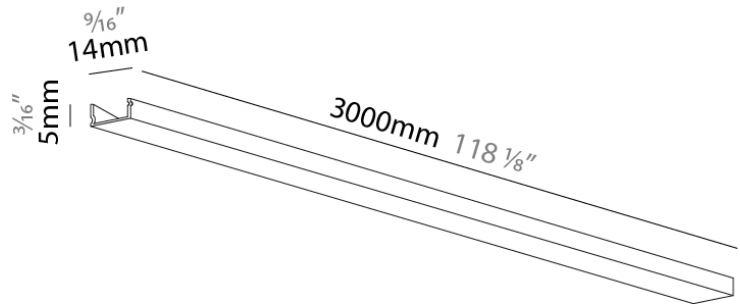

PROJECT	_____
TYPE	_____
NOTES	_____
QUANTITY	_____
DATE	_____

A3MINTRK-SUS-RND-SYS COMPONENTS SUSPENSION

A3T298-

DESCRIPTION

Minimal Track - Suspension - Cover Strip for Profile - Black / White

GENERAL

Series: Minimal Track
Brand: Prolicht
Division: Architectural
Mounting Type: Suspension
Mounting Location: Wall / Ceiling
Subcategory: Profile

PHYSICAL

Shape: Rectangle
Length (mm): 3000
Length (in): 118 1/8
Width (mm): 14
Width (in): 9/16
Height (mm): 5
Height (in): 3/16
Fixture Finish: BLK / WHI
Fixture Material: Aluminum

RATINGS AND CERTIFICATIONS

Certified By: Certified for North American Standards
IP rating: IP20