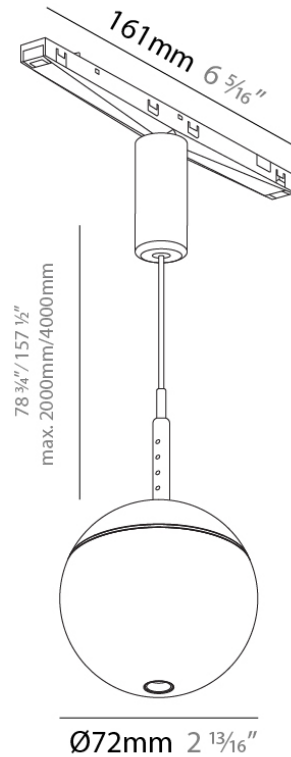

GENERAL

Series: Snooker Glass
Brand: Prolicht
Division: Architectural
Mounting Type: Track
Mounting Location: Ceiling
Subcategory: Modular

PHYSICAL

Shape: Round
Diameter (mm): 72
Diameter (in): 2 ¹³/₁₆
Height (mm): 71
Height (in): 2 ¹³/₁₆
Light Distribution: Direct
Fixture Finish: SSR / BKV / CWI / CRY / HAB / UFT / ITA / RUA / FTG / MYG / LOD / PUS / FRO / FUP / KIA / POP / BLS / SPG / MEY / GOH / GUM / CHC / COM / ABZ / JAG / OBR / MOS / ROR
Holder Finish: WHI / BLK
Accent Finish: OPL / YEL / ORA / RED / BLU / GRN
Fixture Material: Aluminum
Cable Details: 2000mm/78 3/4" or 4000mm/157 1/2" Cable - Color Options: Black / White / Orange / Red / Green

ELECTRICAL

Input Wattage Range: 1 - 9 W
Lamp Type: LED (Zhaga Standard)
Input Wattage (W): 6.4
Total Output Wattage (W): 5.4
Dimming: Non-Dimmable / 0-10V Dimming
Driver Included: No
Driver Location: Integrated
Driver Type: Constant Voltage - Universal
Driver Class: Class 2
Input Voltage (V): 48
Constant Current (mA): 500
Upon Request: 0-10V Dimming with Tridonic Bridge

LED

Delivered Lumen Range: 100 - 499 lm
Color Temperature (°K): 2700 / 3000 / 3500 / 4000
Max. Delivered Lumen (lm): 310 / 328 / 347 / 356
Nominal Lumen (lm): 460 / 487 / 514 / 528
CRI: >90 CRI
Lamp Life (hrs): 50000

OPTICAL

Beam Angle: 32 / 58
Adjustability: Fixed

RATINGS AND CERTIFICATIONS

Certified By: Certified for North American Standards
IP rating: IP20