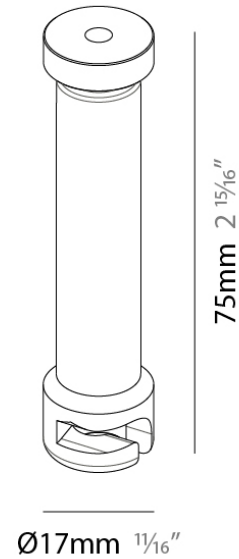

PROJECT
TYPE
NOTES
QUANTITY
DATE

A3MINTRK-SUS-RND-SYS COMPONENTS TRACK

A3T143-

DESCRIPTION

Minimal Track Suspended Cable Roller

GENERAL

Series: Minimal Track

Brand: Prolicht

Division: Architectural

Mounting Type: Track

Mounting Location: Ceiling

Subcategory: Modular

PHYSICAL

Diameter (mm): 17

Diameter (in): 11/16

Height (mm): 75

Height (in): 2 ¹⁵/₁₆

Weight (kg): 0.02

Weight (lbs): 0.044

Fixture Finish: SSR / BKV / CWI / CRY / HAB / UFT / ITA / RUA / FTG / MYG / LOD / PUS / FRO / FUP / KIA / POP / BLS / SPG / MEY / GOH / GUM / CHC / COM / ABZ / JAG / OBR / MOS / ROR

Fixture Material: Aluminum

OPTICAL

Adjustability: Fixed

RATINGS AND CERTIFICATIONS

Certified By: Certified for North American Standards

IP rating: IP20