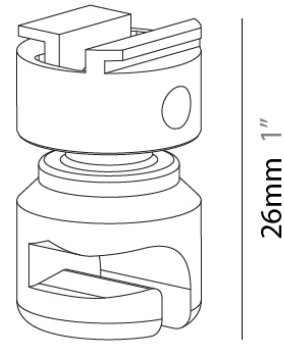

PROJECT	
TYPE	
NOTES	
QUANTITY	
DATE	

A3MINTRK-SUS-RND-SYS COMPONENTS TRACK

A3T323-

DESCRIPTION

Minimal Track cable loop

GENERAL

Series: Minimal Track

Brand: Prolicht

Division: Architectural

Mounting Type: Track

Mounting Location: Ceiling

Subcategory: Modular

PHYSICAL

Diameter (mm): 17

Diameter (in): 11/16

Height (mm): 25

Height (in): 1

Weight (kg): 0.011

Weight (lbs): 0.024

Fixture Finish: SSR / BKV / CWI / CRY / HAB / UFT / ITA / RUA / FTG / MYG / LOD / PUS / FRO / FUP / KIA / POP / BLS / SPG / MEY / GOH / GUM / CHC / COM / ABZ / JAG / OBR / MOS / ROR

Fixture Material: Aluminum

OPTICAL

Adjustability: Fixed

RATINGS AND CERTIFICATIONS

Certified By: Certified for North American Standards

IP rating: IP20

Ø17mm 11/16"

26mm 1"