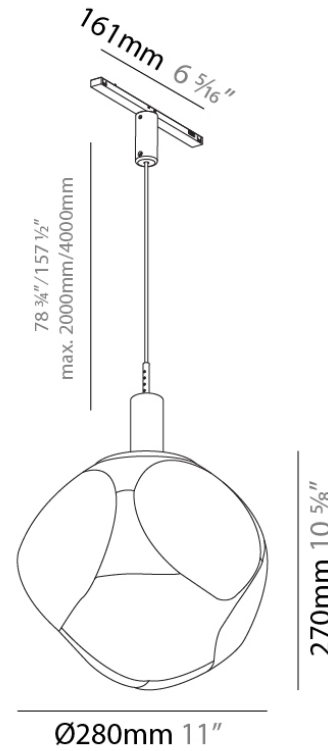

GENERAL

Series: Melt Mini
Brand: Prolicht
Division: Architectural
Mounting Type: Track
Mounting Location: Ceiling
Subcategory: Modular

PHYSICAL

Shape: Round
Diameter (mm): 280
Diameter (in): 11
Height (mm): 270
Height (in): 10 5/8
Light Distribution: Omnidirectional
Fixture Finish: SSR / BKV / CWI / CRY / HAB / UFT / ITA / RUA / FTG / MYG / LOD / PUS / FRO / FUP / KIA / POP / BLS / SPG / MEY / GOH / GUM / CHC / COM / ABZ / JAG / OBR / MOS / ROR
Holder Finish: WHI / BLK
Accent Finish: NOF / COP / MIR / SSS
Fixture Material: Plastic
Cable Details: 2000mm/78 3/4" or 4000mm/157 1/2" Cable - Color Options: Black / White / Orange / Red / Green
Upon Request: 1,000mm and 10,000mm Black Cable Available

ELECTRICAL

Input Wattage Range: 1 - 9 W
Lamp Type: LED (Zhaga Standard)
Input Wattage (W): 6
Total Output Wattage (W): 5.4
Dimming: Non-Dimmable
Driver Included: No
Driver Location: Remote
Driver Type: Constant Voltage - Universal
Driver Class: Class 2
Input Voltage (V): 48
Constant Current (mA): 350
Upon Request: 0-10V Dimming with Tridonic Bridge

LED

Delivered Lumen Range: 100 - 499 lm
Color Temperature (°K): 3000
Max. Delivered Lumen (lm): Max 235
Nominal Lumen (lm): 885
CRI: >90 CRI
Lamp Life (hrs): 50000

RATINGS AND CERTIFICATIONS

Certified By: CSA Certified to UL and CSA Standards
IP rating: IP20