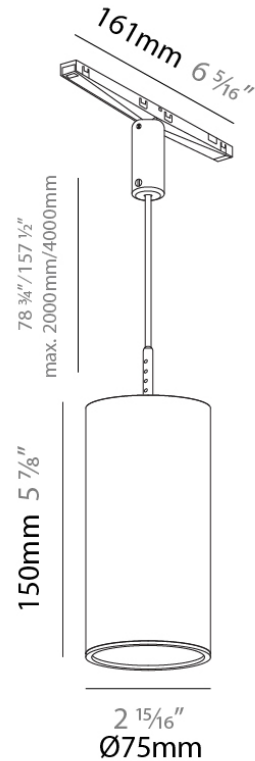

GENERAL

Series: Hangover Plug
Brand: Prolicht
Division: Architectural
Mounting Type: Track
Mounting Location: Ceiling
Subcategory: Modular

PHYSICAL

Shape: Cylinder
Diameter (mm): 75
Diameter (in): 2 15/16
Height (mm): 150
Height (in): 5 7/8
Light Distribution: Direct / Indirect
Weight (kg): 0.481
Weight (lbs): 1.06
Fixture Finish: SSR / BKV / CWI / CRY / HAB / UFT / ITA / RUA / FTG / MYG / LOD / PUS / FRO / FUP / KIA / POP / BLS / SPG / MEY / GOH / GUM / CHC / COM / ABZ / JAG / OBR / MOS / ROR
Holder Finish: WHI / BLK
Accent Finish: OPL / YEL / ORA / RED / BLU / GRN
Fixture Material: Aluminum
Cable Details: 2000mm/78 3/4" or 4000mm/157 1/2" Cable - Color Options: Black / White / Orange / Red / Green

ELECTRICAL

Input Wattage Range: 20 - 29 W
Lamp Type: LED (Zhaga Standard)
Input Wattage (W): 20
Total Output Wattage (W): 18.2
Dimming: Non-Dimmable
Driver Included: No
Driver Location: Remote
Driver Type: Constant Voltage - Universal
Driver Class: Class 2
Input Voltage (V): 48
Upon Request: 0-10V Dimming with Tridonic Bridge

LED

Delivered Lumen Range: 1000 - 2999 lm
Color Temperature (°K): 2700 / 3000 / 3500 / 4000
Max. Delivered Lumen (lm): Max. 1826
CRI: >90 CRI
Lamp Life (hrs): 50000

OPTICAL

Optic°: 18 / 36 / 56
Adjustability: Fixed

RATINGS AND CERTIFICATIONS

Certified By: Certified for North American Standards
IP rating: IP20