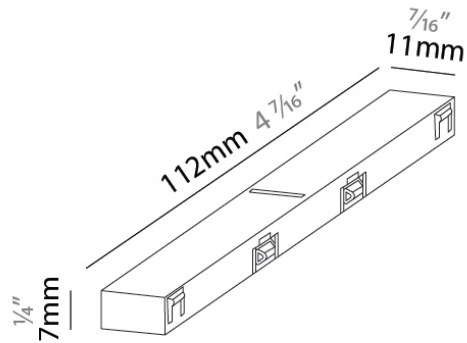

PROJECT	_____
TYPE	_____
NOTES	_____
QUANTITY	_____
DATE	_____

A3MINTRK-SUS-RND-SYS COMPONENTS

A3T146-

DESCRIPTION

Minimal Track / Code System - Linear Connector

GENERAL

Series: Minimal Track

Brand: Prolicht

Division: Architectural

PHYSICAL

Shape: Rectangle

Length (mm): 112

Length (in): 4 ⁷/₁₆

Width (mm): 11

Width (in): 7/16

Height (mm): 7

Height (in): 1/4

Fixture Finish: BLK / WHI

Fixture Material: Aluminum

RATINGS AND CERTIFICATIONS

Certified By: Certified for North American Standards

IP rating: IP20