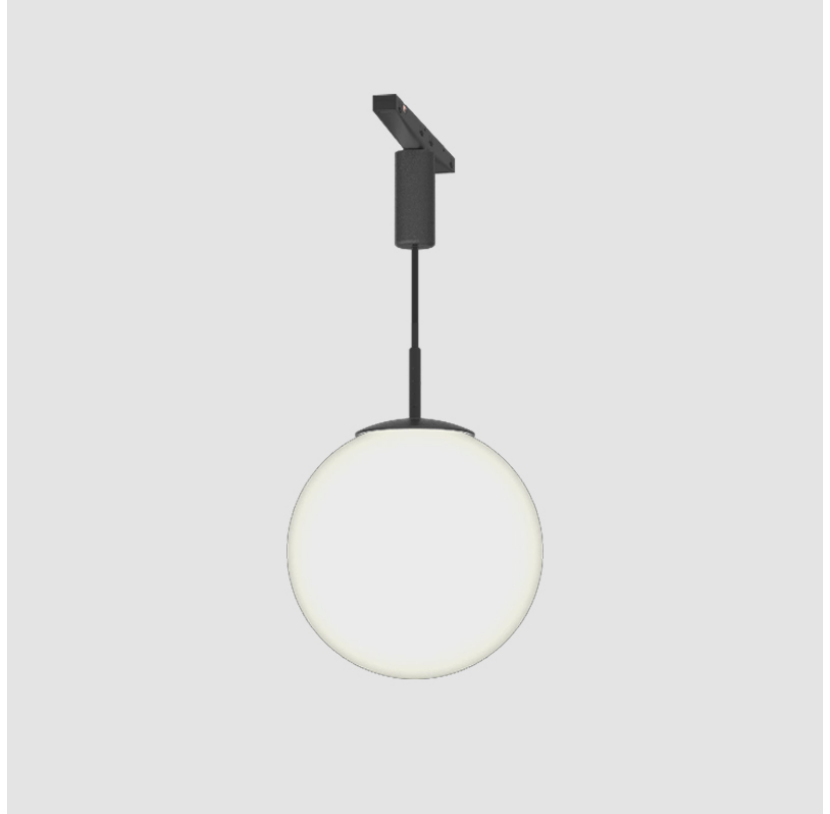

A3MINTRK-SUS-RND-SYS COMPONENTS TRACK

A380657-

DESCRIPTION

Bilo Insert for Minimal Track System Suspension - Ø120mm - 6.4W LED , 48V, CRI:90, Beam 180

GENERAL

Series: Bilo
Brand: Prolicht
Division: Architectural
Mounting Type: Track
Mounting Location: Ceiling
Subcategory: Modular

PHYSICAL

Shape: Sphere
Diameter (mm): 120
Diameter (in): 4 ¾
Height (mm): 120
Height (in): 4 ¾
Light Distribution: Omnidirectional
Fixture Finish: SSR / BKV / CWI / CRY / HAB / UFT / ITA / RUA / FTG / MYG / LOD / PUS / FRO / FUP / KIA / POP / BLS / SPG / MEY / GOH / GUM / CHC / COM / ABZ / JAG / OBR / MOS / ROR
Accent Finish: OPL / YEL / ORA / RED / BLU / GRN
Fixture Material: Glass / Metal
Cable Details: 2000mm/78 ¾" or 4000mm/157 1/2" Cable - Color Options: Black / White / Orange / Red / Green

ELECTRICAL

Input Wattage Range: 1 - 9 W
Lamp Type: LED (Zhaga Standard)
Input Wattage (W): 6.4
Dimming: Non-Dimmable / 0-10V Dimming
Driver Included: No
Driver Location: Integrated
Driver Type: Constant Voltage - Universal
Driver Class: Class 2
Input Voltage (V): 48
Constant Current (MA): 500
Upon Request: 0-10V Dimming with Tridonic Bridge

LED

Delivered Lumen Range: 100 - 499 lm
Color Temperature (°K): 2700 / 3000 / 3500 / 4000
Max. Delivered Lumen (lm): 356 / 377 / 398 / 408
Nominal Lumen (lm): 460 / 487 / 514 / 528
CRI: >90 CRI
Lamp Life (hrs): 50000

RATINGS AND CERTIFICATIONS

Certified By: CSA Certified to UL and CSA Standards
IP rating: IP20