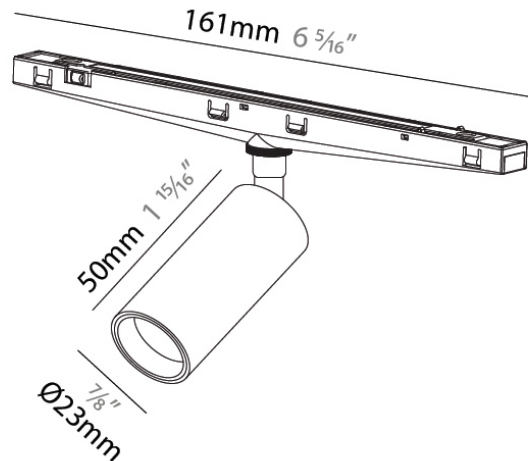

A380701-

DESCRIPTION

Imagine Micro Insert for Minimal Track Surface - Ø23mm / 7/8" x 66mm / 2 5/8" - 4.4W LED, 2700K / 3000K / 3500K / 4000K - 48 - Non Dimming / Dali Dim - Adjustable - CRI:90 - Beam: 26° / 28° / 38° / 46° / 64°

GENERAL

Series: Imagine Micro

Brand: Prolicht

Division: Architectural

Mounting Type: Track

Mounting Location: Ceiling

Subcategory: Modular

PHYSICAL

Shape: Cylinder

Diameter (mm): 23

Diameter (in): 7/8

Height (mm): 66

Height (in): 2 5/8

Light Distribution: Direct

Fixture Finish: SSR / BKV / CWI / CRY / HAB / UFT / ITA / RUA / FTG / MYG / LOD / PUS / FRO / FUP / KIA / POP / BLS / SPG / MEY / GOH / GUM / CHC / COM / ABZ / JAG / OBR / MOS / ROR

Holder Finish: WHI / BLK

Fixture Material: Aluminum

ELECTRICAL

Input Wattage Range: 1 - 9 W

Lamp Type: LED (Zhaga Standard)

Input Wattage (W): 4

Total Output Wattage (W): 3.6

Dimming: Non-Dimmable

Driver Included: No

Driver Location: Remote

Driver Type: Constant Voltage - Universal

Driver Class: Class 2

Input Voltage (V): 48

Upon Request: 0-10V Dimming with Tridonic Bridge

LED

Delivered Lumen Range: 100 - 499 lm

Color Temperature (°K): 2700 / 3000 / 3500 / 4000

Max. Delivered Lumen (lm): 252 / 271 / 315 / 290

Nominal Lumen (lm): 295 / 317 / 368 / 339

CRI: >90 CRI

Lamp Life (hrs): 50000

OPTICAL

Beam Angle: 26, 28, 38, 46, 64

Adjustability: Rotational 350°; Tilt 90°

RATINGS AND CERTIFICATIONS

Certified By: Certified for North American Standards

IP rating: IP20