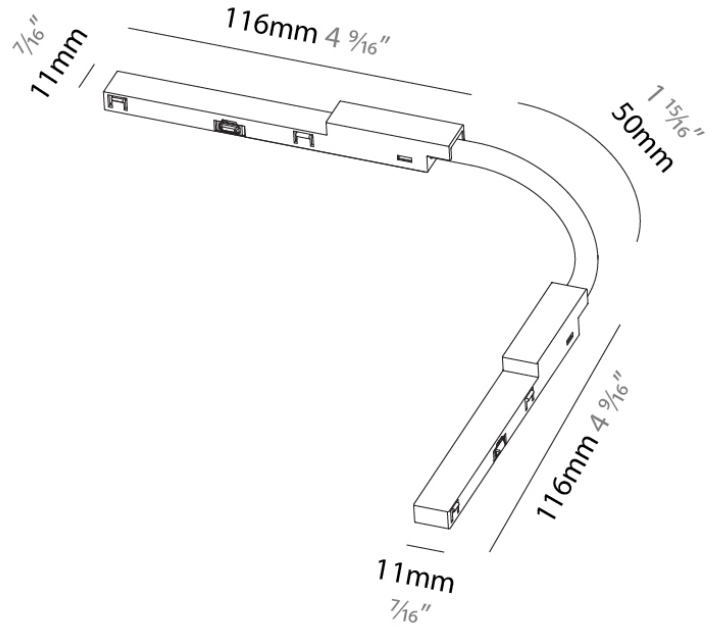

PROJECT	_____
TYPE	_____
NOTES	_____
QUANTITY	_____
DATE	_____

A3MINTRK-SUS-RND-SYS COMPONENTS

A3T149-

DESCRIPTION

Minimal Track / Code System - Flexible Connector- 108mm / 4 1/4" x 108mm / 4 1/4" - Black

GENERAL

Series: Minimal Track _____
Brand: Prolicht _____
Division: Architectural _____

PHYSICAL

Shape: Rectangle _____
Length (mm): 116 x 116 _____
Length (in): 4 9/16 _____
Width (mm): 11 _____
Width (in): 7/16 _____
Height (mm): 12 _____
Height (in): 1/2 _____
Fixture Finish: BLK / WHI _____
Fixture Material: Aluminum _____

RATINGS AND CERTIFICATIONS

Certified By: Certified for North American Standards _____
IP rating: IP20 _____