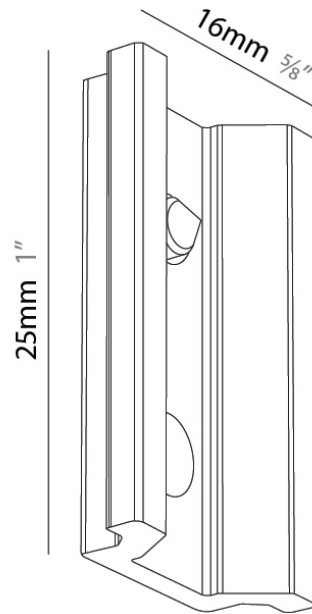

A3MINTRK-SUS-RND-SYS COMPONENTS SUSPENSION

A3T300-

DESCRIPTION

Minimal Track - Suspension - Short Pendant Bracket with Countersunk Hole for Suspensions

GENERAL

Series: Minimal Track

Brand: Prolicht

Division: Architectural

Mounting Type: Suspension

Mounting Location: Wall / Ceiling

Subcategory: Profile

PHYSICAL

Shape: Rectangle

Length (mm): 25

Length (in): 1

Width (mm): 15.6

Width (in): 5/8

Height (mm): 6

Height (in): 1/4

Fixture Finish: BLK / WHI

Fixture Material: Aluminum

RATINGS AND CERTIFICATIONS

Certified By: Certified for North American Standards

IP rating: IP20