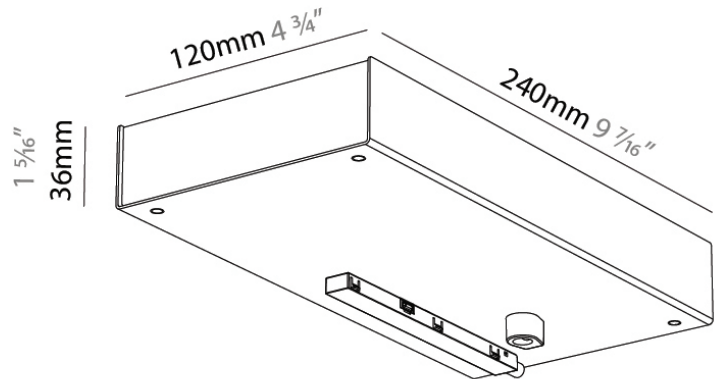

PROJECT
TYPE
NOTES
QUANTITY
DATE

A3MINTRK-SUS-RND-SYS COMPONENTS SUSPENSION

A3T304-

DESCRIPTION

Minimal Track - Suspension - Driver Box Dali (max. 86W)

GENERAL

Series: Minimal Track
Brand: Prolicht
Division: Architectural
Mounting Type: Suspension
Mounting Location: Wall / Ceiling
Subcategory: Profile

PHYSICAL

Shape: Rectangle
Length (mm): 240
Length (in): 9 ⁷/₁₆
Width (mm): 120
Width (in): 4 ³/₄
Height (mm): 36
Height (in): 1 ⁵/₁₆
Fixture Finish: SSR / BKV / CWI / CRY / HAB / UFT / ITA / RUA / FTG / MYG / LOD / PUS / FRO / FUP / KIA / POP / BLS / SPG / MEY / GOH / GUM / CHC / COM / ABZ / JAG / OBR / MOS / ROR
Holder Finish: WHI / BLK
Fixture Material: Aluminum

RATINGS AND CERTIFICATIONS

Certified By: Certified for North American Standards
IP rating: IP20