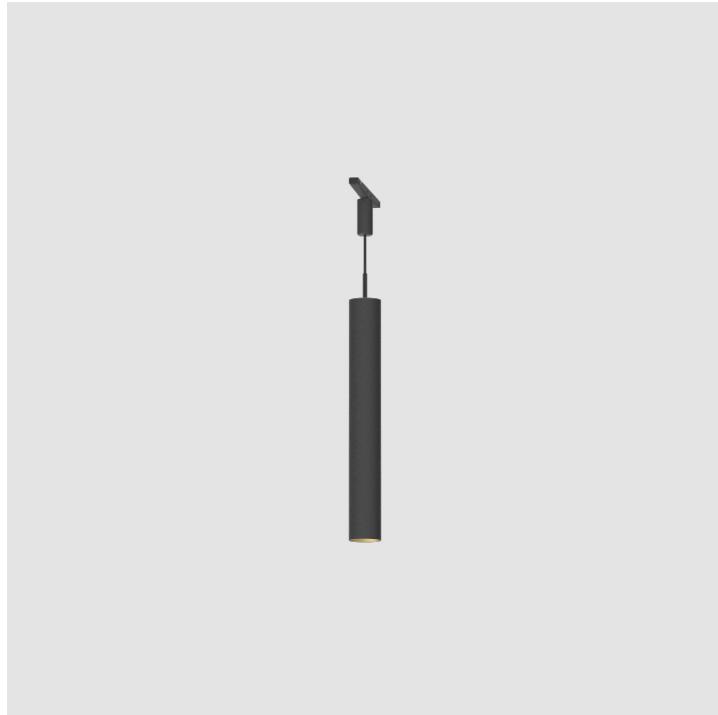

GENERAL

Series: Hangover Plug
Partner: Prolicht
Division: Architectural
Installation: Track
Product Type: Spots
Mounting Location: Ceiling
Light Distribution: Downlight

PHYSICAL

Aperture Sizes - Downlights: 1"
Shape: Cylinder
Diameter (mm): 40
Diameter (in): 1 9/16
Height (mm): 300
Height (in): 11 13/16
Fixture Finish: SSR / BKV / CWI / CRY / HAB / UFT / ITA / RUA / FTG / MYG / LOD / PUS / FRO / FUP / KIA / POP / BLS / SPG / MEY / GOH / CHC / COM / ABZ / JAG / OBR / MOS / ROR
Fixture Material: Aluminum
Cable Details: 2000mm/78 3/4" or 4000mm/157 1/2" Cable - Color Options: Black / White / Orange / Red / Green

ELECTRICAL

Input Wattage Range: 10 - 19 W
Lamp Type: LED (Zhaga Standard)
Input Wattage (W): 10
Total Output Wattage (W): 9.1
Dimming: Non-Dimmable
Driver Included: No
Driver Location: Remote
Driver Type: Constant Voltage - Universal
Driver Class: Class 2
Input Voltage (V): 48
Upon Request: 0-10V Dimming with Tridonic Bridge

LED

Delivered Lumen Range: 500 - 999 lm
Number of LEDs: 1
Color Temperature (°K): 2700 / 3000 / 3500 / 4000
Max. Delivered Lumen (lm): 684 / 716 / 742 / 759
Nominal Lumen (lm): 969 / 1014 / 1052 / 1075
CRI: >90 CRI
Lamp Life (hrs): 50000

OPTICAL

Beam Angle: 40 / 52

RATINGS AND CERTIFICATIONS

Certified By: Certified for North American Standards
IP rating: IP20