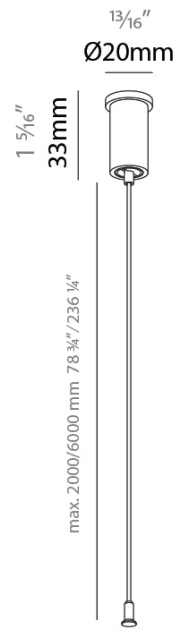

PROJECT	_____
TYPE	_____
NOTES	_____
QUANTITY	_____
DATE	_____

A3MINTRK-SUS-SYS COMPONENTS SUSPENSION

A3T299-

DESCRIPTION
Minimal Track - Suspension - Gripper M10x1 16L wit Steel Rope
L=2000mm

GENERAL
Series: Minimal Track
Partner: Prolicht
Division: Architectural
Installation: Suspension
Product Type: Linear Profiles
Mounting Location: Ceiling

PHYSICAL
Shape: Rectangle
Diameter (mm): 20
Diameter (in): 13/16
Height (mm): 33
Height (in): 1 5/16
Fixture Finish: SSR / BKV / CWI / CRY / HAB / UFT / ITA / RUA / FTG / MYG / LOD / PUS / FRO / FUP / KIA / POP / BLS / SPG / MEY / GOH / CHC / COM / ABZ / JAG / OBR / MOS / ROR
Fixture Material: Aluminum

RATINGS AND CERTIFICATIONS
Certified By: Certified for North American Standards
IP rating: IP20