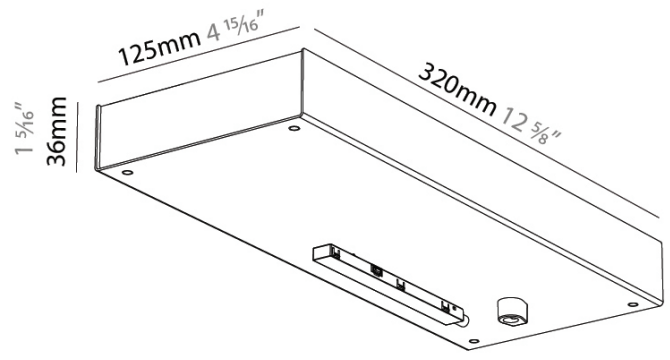

PROJECT _____
TYPE _____
NOTES _____
QUANTITY _____
DATE _____

A3MINTRK-SUS-SYS COMPONENTS SUSPENSION

A3T305-

DESCRIPTION
Minimal Track - Suspension - Driver Box Matter (max. 86W)

GENERAL
Series: Minimal Track
Partner: Prolicht
Division: Architectural
Installation: Suspension
Product Type: Linear Profiles
Mounting Location: Ceiling

PHYSICAL
Shape: Rectangle
Length (mm): 240
Length (in): 9 7/16
Width (mm): 125
Width (in): 4 15/16
Height (mm): 36
Height (in): 1 7/16
Fixture Finish: SSR / BKV / CWI / CRY / HAB / UFT / ITA / RUA / FTG / MYG / LOD / PUS / FRO / FUP / KIA / POP / BLS / SPG / MEY / GOH / CHC / COM / ABZ / JAG / OBR / MOS / ROR
Holder Finish: WHI / BLK
Fixture Material: Aluminum

RATINGS AND CERTIFICATIONS
Certified By: Certified for North American Standards
IP rating: IP20