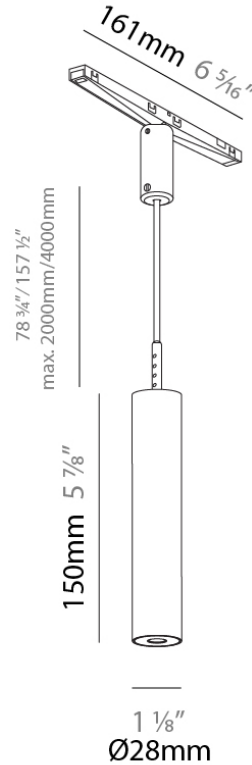

GENERAL

Series: Hangover Plug

Brand: Prolicht

Division: Architectural

Mounting Type: Track

Mounting Location: Ceiling

Subcategory: Modular Systems

PHYSICAL

Shape: Cylinder

Diameter (mm): 28

Diameter (in): 1 1/8"

Height (mm): 150

Height (in): 5 7/8"

Light Distribution: Direct

Weight (kg): 0.124

Weight (lbs): 0.273

Fixture Finish: SSR / BKV / CWI / CRY / HAB / UFT / ITA / RUA / FTG / MYG / LOD / PUS / FRO / FUP / KIA / POP / BLS / SPG / MEY / GOH / GUM / CHC / COM / ABZ / JAG / OBR / MOS / ROR

Holder Finish: WHI / BLK

Fixture Material: Aluminum

Cable Details: 2000mm/78 3/4" or 4000mm/157 1/2" Cable - Color Options: Black / White / Orange / Red / Green

ELECTRICAL

Input Wattage Range: 1 - 9 W

Lamp Type: LED (Zhaga Standard)

Input Wattage (W): 6

Total Output Wattage (W): 5.4

Dimming: Non-Dimmable

Driver Included: No

Driver Location: Remote

Driver Type: Constant Voltage - Universal

Driver Class: Class 2

Input Voltage (V): 48

Upon Request: 0-10V Dimming with Tridonic Bridge

LED

Delivered Lumen Range: 100 - 499 lm

Color Temperature (°K): 2700 / 3000 / 3500 / 4000

Max. Delivered Lumen (lm): 310 / 328 / 347 / 356

Nominal Lumen (lm): 460 / 487 / 514 / 528

CRI: >90 CRI

Lamp Life (hrs): 50000

OPTICAL

Beam Angle: 32 / 58

RATINGS AND CERTIFICATIONS

Certified By: Certified for North American Standards

IP rating: IP20