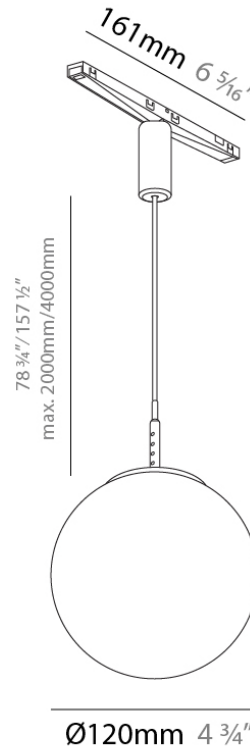

A3MINTRK-SUS-SYS COMPONENTS TRACK

A380656-

DESCRIPTION

Bilo Insert for Minimal Track System Suspension - Ø120mm - 6.4W LED , 48V, CRI:90, Beam 180

GENERAL

Series: Bilo
Brand: Prolicht
Division: Architectural
Mounting Type: Track
Mounting Location: Ceiling
Subcategory: Modular Systems

PHYSICAL

Shape: Sphere
Diameter (mm): 120
Diameter (in): 4 ¾
Height (mm): 120
Height (in): 4 ¾
Light Distribution: Omnidirectional
Fixture Finish: SSR / BKV / CWI / CRY / HAB / UFT / ITA / RUA / FTG / MYG / LOD / PUS / FRO / FUP / KIA / POP / BLS / SPG / MEY / GOH / GUM / CHC / COM / ABZ / JAG / OBR / MOS / ROR
Accent Finish: OPL / YEL / ORA / RED / BLU / GRN
Fixture Material: Glass / Metal
Cable Details: 2000mm/78 ¾" or 4000mm/157 1/2" Cable - Color Options: Black / White / Orange / Red / Green

ELECTRICAL

Input Wattage Range: 1 - 9 W
Lamp Type: LED (Zhaga Standard)
Input Wattage (W): 6.4
Dimming: Non-Dimmable / 0-10V Dimming
Driver Included: No
Driver Location: Integrated
Driver Type: Constant Voltage - Universal
Driver Class: Class 2
Input Voltage (V): 48
Constant Current (MA): 500
Upon Request: 0-10V Dimming with Tridonic Bridge

LED

Delivered Lumen Range: 100 - 499 lm
Color Temperature (°K): 2700 / 3000 / 3500 / 4000
Max. Delivered Lumen (lm): 356 / 377 / 398 / 408
Nominal Lumen (lm): 460 / 487 / 514 / 528
CRI: >90 CRI
Lamp Life (hrs): 50000

RATINGS AND CERTIFICATIONS

Certified By: CSA Certified to UL and CSA Standards
IP rating: IP20