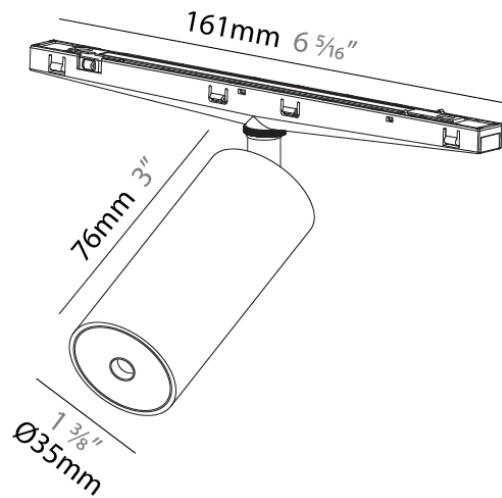

A3MINTRK-SUS-SYS COMPONENTS TRACK

A380673-

DESCRIPTION

Imagine Micro Dot Insert for Minimal Track Suspension - 35mm/1 3/8" x 90mm/2 5/8" - 6.4W LED, 2700K / 3000K / 3500K / 4000K. 48V, Adjustable, Non-Dimming / Dali Dim, CRI:90 - Beam: 34° / 52°

GENERAL

Series: Imagine Micro Dot
Brand: Prolicht
Division: Architectural
Mounting Type: Track
Mounting Location: Ceiling
Subcategory: Modular Systems

PHYSICAL

Shape: Cylinder
Diameter (mm): 35
Diameter (in): 1 3/8
Height (mm): 90
Height (in): 3 9/16
Light Distribution: Direct
Fixture Finish: SSR / BKV / CWI / CRY / HAB / UFT / ITA / RUA / FTG / MYG / LOD / PUS / FRO / FUP / KIA / POP / BLS / SPG / MEY / GOH / GUM / CHC / COM / ABZ / JAG / OBR / MOS / ROR
Holder Finish: WHI / BLK
Fixture Material: Aluminum

ELECTRICAL

Input Wattage Range: 1 - 9 W
Lamp Type: LED (Zhaga Standard)
Input Wattage (W): 7
Total Output Wattage (W): 6.4
Dimming: Non-Dimmable
Driver Included: No
Driver Location: Remote
Driver Type: Constant Voltage - Universal
Driver Class: Class 2
Input Voltage (V): 48
Upon Request: 0-10V Dimming with Tridonic Bridge

LED

Delivered Lumen Range: 500 - 999 lm
Color Temperature (°K): 2700 / 3000 / 4000
Max. Delivered Lumen (lm): 235 / 252 / 270
Nominal Lumen (lm): 372 / 399 / 427
CRI: >90 CRI
Lamp Life (hrs): 50000

OPTICAL

Beam Angle: 34, 52
Adjustability: Rotational 350°; Tilt 90°

RATINGS AND CERTIFICATIONS

Certified By: Certified for North American Standards
IP rating: IP20