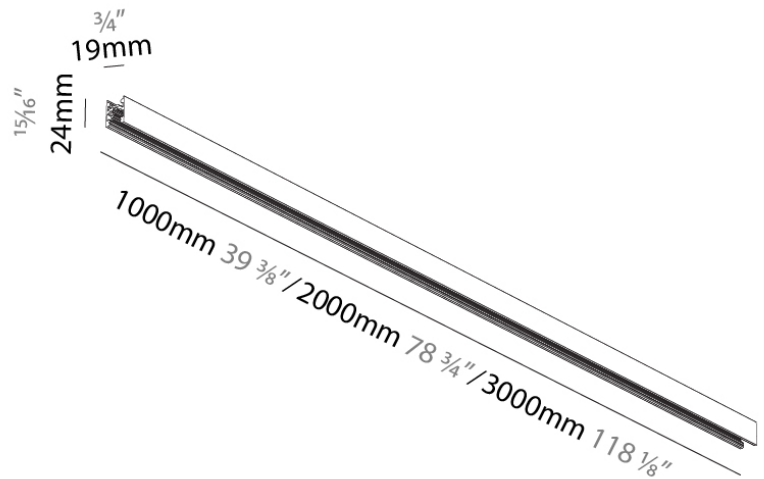

PROJECT	
TYPE	
NOTES	
QUANTITY	
DATE	

A3MINTRK-SUS-SYS COMPONENTS SUSPENSION

A3T310-

DESCRIPTION

Minimal Track - Suspension Profile - 1000mm / 2000mm / 3000mm - Aluminum Profile

GENERAL

Series: Minimal Track
Brand: Prolicht
Division: Architectural
Mounting Type: Suspension
Mounting Location: Wall / Ceiling
Subcategory: Profile

PHYSICAL

Shape: Rectangle
Length (mm): 1000 / 2000 / 3000
Length (in): 39 ³/₈
Width (mm): 19
Width (in): 3/4
Height (mm): 24
Height (in): 15/16
Fixture Finish: BLK / WHI
Fixture Material: Aluminum

ELECTRICAL

Input Wattage Range: 30 - 49 W
Total Output Wattage (W): 40
Dimming: Non-Dimmable
Driver Included: No
Driver Location: Remote
Driver Type: Constant Voltage - Universal
Driver Class: Class 2
Input Voltage (V): 120 - 277
Output Voltage (V): 48
Upon Request: 0-10V Dimming with Tridonic Bridge

RATINGS AND CERTIFICATIONS

Certified By: Certified for North American Standards
IP rating: IP20