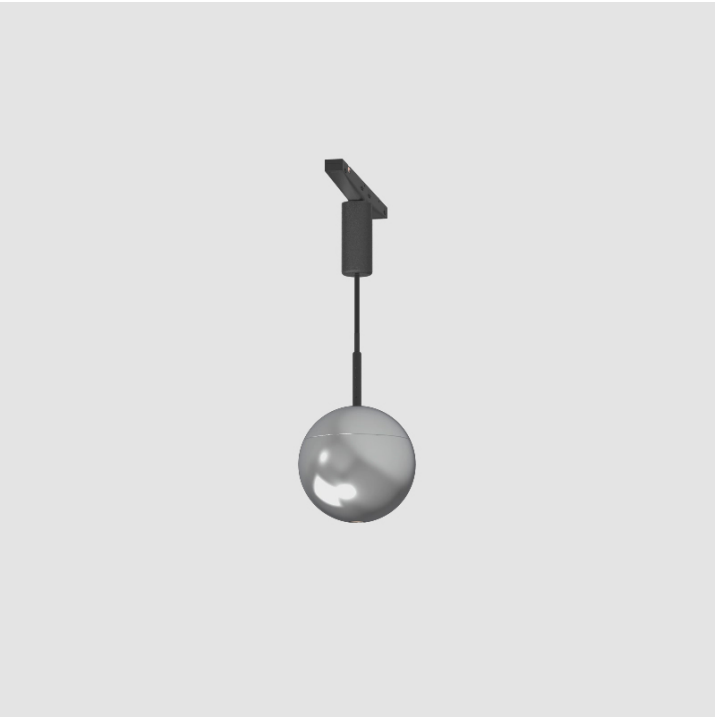

GENERAL
Series: Snooker Metal
Partner: Prolicht
Division: Architectural
Installation: Track
Product Type: Modular Systems
Mounting Location: Ceiling
Light Distribution: Direct

PHYSICAL
Shape: Round
Diameter (mm): 72
Diameter (in): 2 13/16
Height (mm): 72
Height (in): 2 13/16
Fixture Finish: SSR / BKV / CWI / CRY / HAB / UFT / ITA / RUA / FTG / MYG / LOD / PUS / FRO / FUP / KIA / POP / BLS / SPG / MEY / GOH / CHC / COM / ABZ / JAG / OBR / MOS / ROR
Holder Finish: WHI / BLK
Accent Finish: CHR
Fixture Material: Aluminum
Cable Details: 2000mm/78 3/4" or 4000mm/157 1/2" Cable - Color Options: Black / White / Orange / Red / Green

ELECTRICAL
Input Wattage Range: 1 - 9 W
Lamp Type: LED (Zhaga Standard)
Input Wattage (W): 6.4
Total Output Wattage (W): 5.4
Dimming: Non-Dimmable / 0-10V Dimming
Driver Included: No
Driver Location: Integrated
Driver Type: Constant Voltage - Universal
Driver Class: Class 2
Input Voltage (V): 48
Constant Current (mA): 500
Upon Request: 0-10V Dimming with Tridonic Bridge

LED
Delivered Lumen Range: 100 - 499 lm
Color Temperature (°K): 2700 / 3000 / 3500 / 4000
Max. Delivered Lumen (lm): 310 / 328 / 347 / 356
Nominal Lumen (lm): 460 / 487 / 514 / 528
CRI: >90 CRI
Lamp Life (hrs): 50000

OPTICAL
Beam Angle: 32 / 58

RATINGS AND CERTIFICATIONS
Certified By: Certified for North American Standards
IP rating: IP20