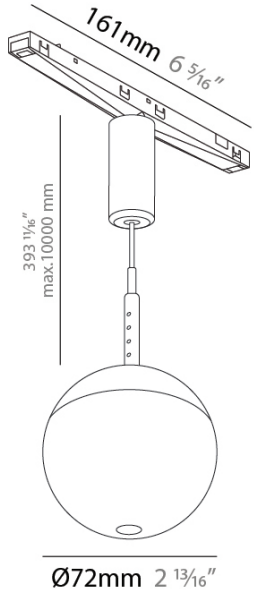

GENERAL
Series: Snooker Metal
Partner: Prolicht
Division: Architectural
Installation: Track
Product Type: Modular Systems
Mounting Location: Ceiling
Light Distribution: Direct

PHYSICAL
Shape: Round
Diameter (mm): 72
Diameter (in): 2 13/16
Height (mm): 72
Height (in): 2 13/16
Fixture Finish: SSR / BKV / CWI / CRY / HAB / UFT / ITA / RUA / FTG / MYG / LOD / PUS / FRO / FUP / KIA / POP / BLS / SPG / MEY / GOH / CHC / COM / ABZ / JAG / OBR / MOS / ROR
Holder Finish: WHI / BLK
Accent Finish: CHR
Fixture Material: Aluminum
Cable Details: 2000mm/78 3/4" or 4000mm/157 1/2" Cable - Color Options: Black / White / Orange / Red / Green

ELECTRICAL
Input Wattage Range: 1 - 9 W
Lamp Type: LED (Zhaga Standard)
Input Wattage (W): 6.4
Total Output Wattage (W): 5.4
Dimming: Non-Dimmable / 0-10V Dimming
Driver Included: No
Driver Location: Integrated
Driver Type: Constant Voltage - Universal
Driver Class: Class 2
Input Voltage (V): 48
Constant Current (mA): 500
Upon Request: 0-10V Dimming with Tridonic Bridge

LED
Delivered Lumen Range: 100 - 499 lm
Color Temperature (°K): 2700 / 3000 / 3500 / 4000
Max. Delivered Lumen (lm): 310 / 328 / 347 / 356
Nominal Lumen (lm): 460 / 487 / 514 / 528
CRI: >90 CRI
Lamp Life (hrs): 50000

OPTICAL
Beam Angle: 32 / 58

RATINGS AND CERTIFICATIONS
Certified By: Certified for North American Standards
IP rating: IP20