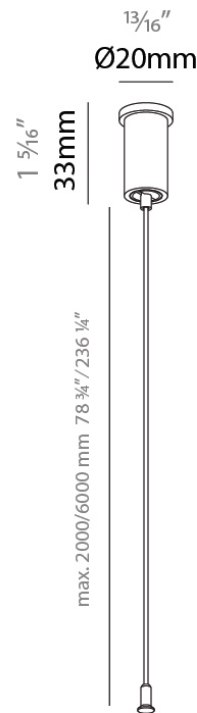

A3MINTRK-SUS-SYS COMPONENTS SUSPENSION

A3T299-

DESCRIPTION

Minimal Track - Suspension - Gripper M10x1 16L wit Steel Rope
L=2000mm

GENERAL

Series: Minimal Track

Brand: Prolicht

Division: Architectural

Mounting Type: Suspension

Mounting Location: Wall / Ceiling

Subcategory: Profile

PHYSICAL

Shape: Rectangle

Diameter (mm): 20

Diameter (in): 13/16

Height (mm): 33

Height (in): 1 5/16

Fixture Finish: SSR / BKV / CWI / CRY / HAB / UFT / ITA / RUA / FTG / MYG / LOD / PUS / FRO / FUP / KIA / POP / BLS / SPG / MEY / GOH / GUM / CHC / COM / ABZ / JAG / OBR / MOS / ROR

Fixture Material: Aluminum

RATINGS AND CERTIFICATIONS

Certified By: Certified for North American Standards

IP rating: IP20