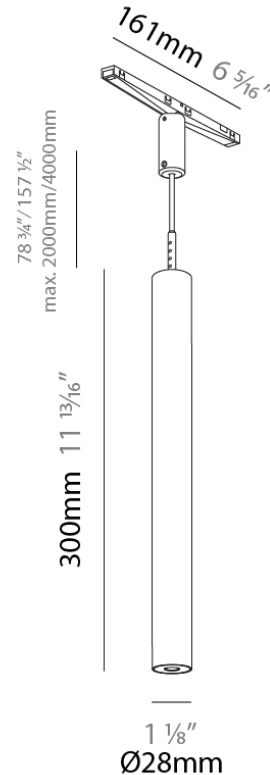

GENERAL

Series: Hangover Plug

Brand: Prolicht

Division: Architectural

Mounting Type: Track

Mounting Location: Ceiling

Subcategory: Modular Systems

PHYSICAL

Shape: Cylinder

Diameter (mm): 28

Diameter (in): 1 1/8"

Height (mm): 300

Height (in): 11 13/16"

Light Distribution: Direct

Weight (kg): 0.24

Weight (lbs): 0.529

Fixture Finish: SSR / BKV / CWI / CRY / HAB / UFT / ITA / RUA / FTG / MYG / LOD / PUS / FRO / FUP / KIA / POP / BLS / SPG / MEY / GOH / GUM / CHC / COM / ABZ / JAG / OBR / MOS / ROR

Holder Finish: WHI / BLK

Fixture Material: Aluminum

Cable Details: 2000mm/78 3/4" or 4000mm/157 1/2" Cable - Color

Options: Black / White / Orange / Red / Green

ELECTRICAL

Input Wattage Range: 1 - 9 W

Lamp Type: LED (Zhaga Standard)

Input Wattage (W): 6

Total Output Wattage (W): 5.4

Dimming: Non-Dimmable

Driver Included: No

Driver Location: Remote

Driver Type: Constant Voltage - Universal

Driver Class: Class 2

Input Voltage (V): 48

Upon Request: 0-10V Dimming with Tridonic Bridge

LED

Delivered Lumen Range: 100 - 499 lm

Color Temperature (°K): 2700 / 3000 / 3500 / 4000

Max. Delivered Lumen (lm): 310 / 328 / 347 / 356

Nominal Lumen (lm): 460 / 487 / 514 / 528

CRI: >90 CRI

Lamp Life (hrs): 50000

OPTICAL

Beam Angle: 32 / 58

RATINGS AND CERTIFICATIONS

Certified By: Certified for North American Standards

IP rating: IP20