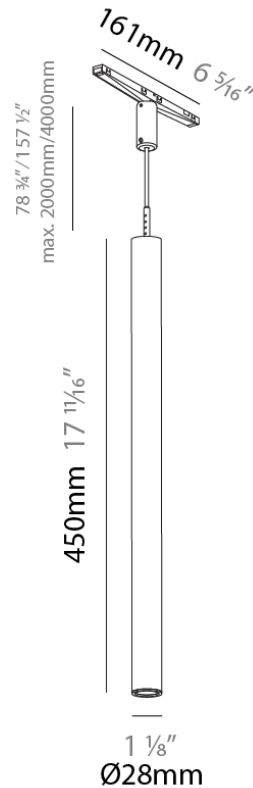

Hangover Plug Insert for Minimal Track Suspension - Ø28mm / 1 1/8" x 450mm / 17 11/16" - 6.4W LED (Zhaga Standard) - 48V - 2700K / 3000K / 3500K / 4000K - Lens 22°/26°/ 56° - Shine Ring - CRI: 90

GENERAL

Series: Hangover Plug
Brand: Prolicht
Division: Architectural
Mounting Type: Track
Mounting Location: Ceiling
Subcategory: Spots

PHYSICAL

Shape: Cylinder
Diameter (mm): 28
Diameter (in): 1 1/8
Height (mm): 450
Height (in): 17 11/16

Light Distribution: Downlight
Fixture Finish: SSR / BKV / CWI / CRY / HAB / UFT / ITA / RUA / FTG / MYG / LOD / PUS / FRO / FUP / KIA / POP / BLS / SPG / MEY / GOH / GUM / CHC / COM / ABZ / JAG / OBR / MOS / ROR
Fixture Material: Aluminum
Cable Details: 2000mm/78 3/4" or 4000mm/157 1/2" Cable - Color Options: Black / White / Orange / Red / Green

ELECTRICAL

Input Wattage Range: 1 - 9 W
Lamp Type: LED (Zhaga Standard)
Input Wattage (W): 6
Total Output Wattage (W): 5.4
Dimming: Non-Dimmable
Driver Included: No
Driver Location: Remote
Driver Type: Constant Voltage - Universal
Driver Class: Class 2
Input Voltage (V): 48
Upon Request: 0-10V Dimming with Tridonic Bridge

LED

Delivered Lumen Range: 100 - 499 lm
Number of LEDs: 1
Color Temperature (°K): 2700 / 3000 / 3500 / 4000
Max. Delivered Lumen (lm): 381 / 404 / 426 / 438
Nominal Lumen (lm): 460 / 487 / 514 / 528
CRI: >90 CRI
Lamp Life (hrs): 50000

OPTICAL

Optic°: 20 / 26 / 56

RATINGS AND CERTIFICATIONS

Certified By: Certified for North American Standards
IP rating: IP20