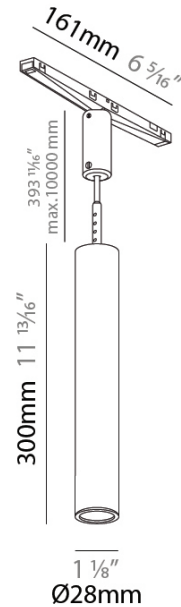

GENERAL
Series: Hangover Plug
Partner: Prolicht
Division: Architectural
Installation: Track
Product Type: Spots
Mounting Location: Ceiling
Light Distribution: Downlight

PHYSICAL
Aperture Sizes - Downlights: 1"
Shape: Cylinder
Diameter (mm): 28
Diameter (in): 1 1/8"
Height (mm): 300
Height (in): 11 13/16"
Fixture Finish: SSR / BKV / CWI / CRY / HAB / UFT / ITA / RUA / FTG / MYG / LOD / PUS / FRO / FUP / KIA / POP / BLS / SPG / MEY / GOH / CHC / COM / ABZ / JAG / OBR / MOS / ROR
Fixture Material: Aluminum
Cable Details: 2000mm/78 3/4" or 4000mm/157 1/2" Cable - Color Options: Black / White / Orange / Red / Green

ELECTRICAL
Input Wattage Range: 1 - 9 W
Lamp Type: LED (Zhaga Standard)
Input Wattage (W): 6
Total Output Wattage (W): 5.4
Dimming: Non-Dimmable
Driver Included: No
Driver Location: Remote
Driver Type: Constant Voltage - Universal
Driver Class: Class 2
Input Voltage (V): 48
Upon Request: 0-10V Dimming with Tridonic Bridge

LED
Delivered Lumen Range: 100 - 499 lm
Number of LEDs: 1
Color Temperature (°K): 2700 / 3000 / 3500 / 4000
Max. Delivered Lumen (lm): 381 / 404 / 426 / 438
Nominal Lumen (lm): 460 / 487 / 514 / 528
CRI: >90 CRI
Lamp Life (hrs): 50000

OPTICAL
Beam Angle: 20 / 26 / 56

RATINGS AND CERTIFICATIONS
Certified By: Certified for North American Standards
IP rating: IP20