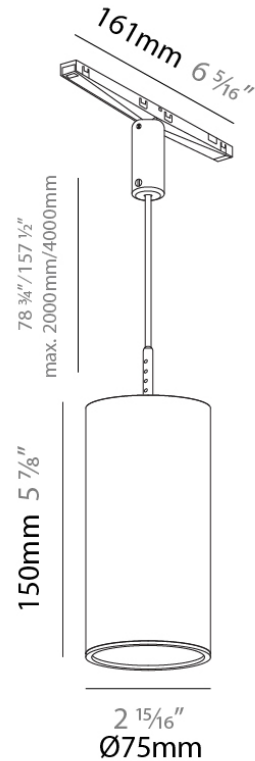

GENERAL

Series: Hangover Plug
Brand: Prolicht
Division: Architectural
Mounting Type: Track
Mounting Location: Ceiling
Subcategory: Modular Systems

PHYSICAL

Shape: Cylinder
Diameter (mm): 75
Diameter (in): 2 15/16
Height (mm): 150
Height (in): 5 7/8
Light Distribution: Direct / Indirect
Weight (kg): 0.481
Weight (lbs): 1.06
Fixture Finish: SSR / BKV / CWI / CRY / HAB / UFT / ITA / RUA / FTG / MYG / LOD / PUS / FRO / FUP / KIA / POP / BLS / SPG / MEY / GOH / GUM / CHC / COM / ABZ / JAG / OBR / MOS / ROR
Holder Finish: WHI / BLK
Accent Finish: OPL / YEL / ORA / RED / BLU / GRN
Fixture Material: Aluminum
Cable Details: 2000mm/78 3/4" or 4000mm/157 1/2" Cable - Color Options: Black / White / Orange / Red / Green

ELECTRICAL

Input Wattage Range: 20 - 29 W
Lamp Type: LED (Zhaga Standard)
Input Wattage (W): 20
Total Output Wattage (W): 18.2
Dimming: Non-Dimmable
Driver Included: No
Driver Location: Remote
Driver Type: Constant Voltage - Universal
Driver Class: Class 2
Input Voltage (V): 48
Upon Request: 0-10V Dimming with Tridonic Bridge

LED

Delivered Lumen Range: 1000 - 2999 lm
Color Temperature (°K): 2700 / 3000 / 3500 / 4000
Max. Delivered Lumen (lm): Max. 1826
CRI: >90 CRI
Lamp Life (hrs): 50000

OPTICAL

Optic°: 18 / 36 / 56
Adjustability: Fixed

RATINGS AND CERTIFICATIONS

Certified By: Certified for North American Standards
IP rating: IP20