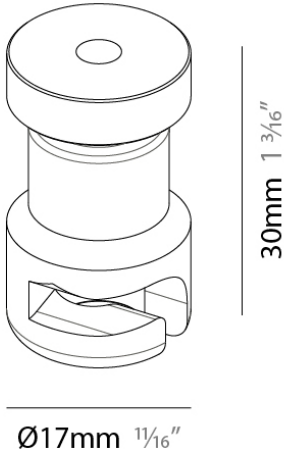

A3MINTRK-SUS-SYS COMPONENTS TRACK

A3T142-

DESCRIPTION
Minimal Track Wall / Ceiling Cable Loop

GENERAL
Series: Minimal Track
Brand: Prolicht
Division: Architectural
Mounting Type: Track
Mounting Location: Ceiling
Subcategory: Modular Systems

PHYSICAL
Diameter (mm): 17
Diameter (in): 11/16
Height (mm): 30
Height (in): 1 3/16
Weight (kg): 0.01
Weight (lbs): 0.022
Fixture Finish: SSR / BKV / CWI / CRY / HAB / UFT / ITA / RUA / FTG / MYG / LOD / PUS / FRO / FUP / KIA / POP / BLS / SPG / MEY / GOH / GUM / CHC / COM / ABZ / JAG / OBR / MOS / ROR
Fixture Material: Aluminum

OPTICAL
Adjustability: Fixed

RATINGS AND CERTIFICATIONS
Certified By: Certified for North American Standards
IP rating: IP20