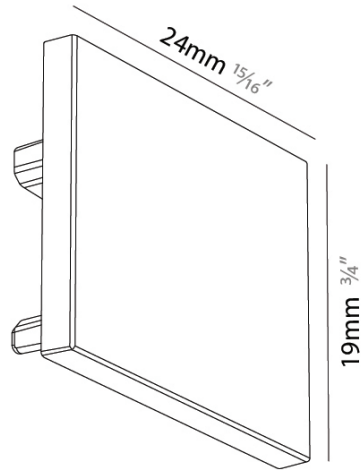

A3MINTRK-SUS-SYS COMPONENTS SUSPENSION

A3T312-

DESCRIPTION
Minimal Track - Suspension - End Cap - Black / White

GENERAL
Series: Minimal Track
Partner: Prolicht
Division: Architectural
Installation: Suspension
Product Type: Linear Profiles
Mounting Location: Ceiling

PHYSICAL
Shape: Rectangle
Width (mm): 19
Width (in): 3/4
Height (mm): 24
Depth (mm): 9
Height (in): 15/16
Depth (in): 3/8
Fixture Finish: BLK / WHI
Fixture Material: Aluminum

ELECTRICAL
Input Wattage Range: 30 - 49 W
Total Output Wattage (W): 40
Dimming: Non-Dimmable
Driver Included: No
Driver Location: Remote
Driver Type: Constant Voltage - Universal
Driver Class: Class 2
Input Voltage (V): 120 - 277
Output Voltage (V): 48
Upon Request: 0-10V Dimming with Tridonic Bridge

RATINGS AND CERTIFICATIONS
Certified By: Certified for North American Standards
IP rating: IP20