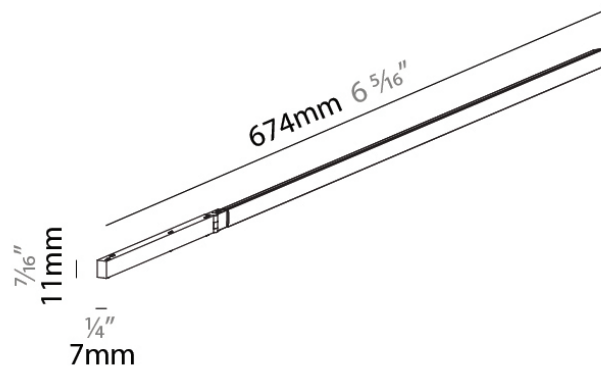

PROJECT
TYPE
NOTES
QUANTITY
DATE

A3MINTRK-SUS-SYS COMPONENTS SURFACE

A380676-

DESCRIPTION

Microline Insert for Minimal Track Suspension - L=672mm, LED 8W, max. 429lm, CRI90

GENERAL

Series: Microline
Brand: Prolicht
Division: Architectural
Mounting Type: Surface
Mounting Location: Wall / Ceiling
Subcategory: Modular Systems

PHYSICAL

Shape: Rectangle
Length (mm): 674
Length (in): 26 ⁹/₁₆
Width (mm): 11
Width (in): 7/16
Height (mm): 7
Height (in): 1/4
Light Distribution: Direct
Fixture Material: Aluminum

ELECTRICAL

Lamp Type: LED (Zhaga Standard)
Input Wattage (W): 8
Total Output Wattage (W): 7.3
Dimming: Non-Dimmable
Driver Included: No
Driver Location: Remote
Driver Type: Constant Voltage - Universal
Driver Class: Class 2
Input Voltage (V): 48
Upon Request: 0-10V Dimming with Tridonic Bridge

LED

Delivered Lumen Range: 100 - 499 lm
Color Temperature (°K): 2700 / 3000
Max. Delivered Lumen (lm): 386 / 429
Nominal Lumen (lm): 386 / 429
CRI: >90 CRI
Lamp Life (hrs): 50000

OPTICAL

Beam Angle: 116

RATINGS AND CERTIFICATIONS

Certified By: Certified for North American Standards
IP rating: IP20