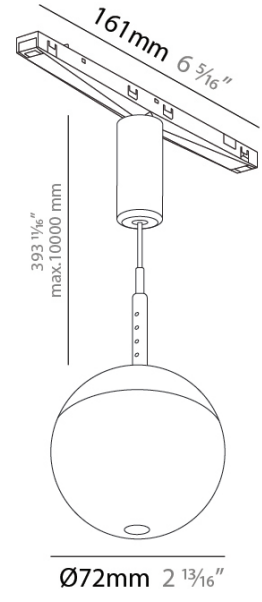

GENERAL
Series: Snooker
Partner: Prolicht
Division: Architectural
Installation: Track
Product Type: Modular Systems
Mounting Location: Ceiling
Light Distribution: Direct

PHYSICAL
Shape: Round
Diameter (mm): 72
Diameter (in): 2 13/16
Height (mm): 71
Height (in): 2 13/16
Fixture Finish: SSR / BKV / CWI / CRY / HAB / UFT / ITA / RUA / FTG / MYG / LOD / PUS / FRO / FUP / KIA / POP / BLS / SPG / MEY / GOH / CHC / COM / ABZ / JAG / OBR / MOS / ROR
Holder Finish: WHI / BLK
Accent Finish: NOR / OPL / YEL / ORA / RED / BLU / GRN
Fixture Material: Aluminum
Cable Details: 2000mm/78 3/4" or 4000mm/157 1/2" Cable - Color Options: Black / White / Orange / Red / Green

ELECTRICAL
Input Wattage Range: 1 - 9 W
Lamp Type: LED (Zhaga Standard)
Input Wattage (W): 6.4
Dimming: Non-Dimmable / 0-10V Dimming
Driver Included: No
Driver Location: Integrated
Driver Type: Constant Voltage - Universal
Driver Class: Class 2
Input Voltage (V): 48
Constant Current (mA): 500
Upon Request: 0-10V Dimming with Tridonic Bridge

LED
Delivered Lumen Range: 100 - 499 lm
Color Temperature (°K): 2700 / 3000 / 3500 / 4000
Max. Delivered Lumen (lm): 310 / 328 / 347 / 356
Nominal Lumen (lm): 460 / 487 / 514 / 528
CRI: >90 CRI
Lamp Life (hrs): 50000

OPTICAL
Beam Angle: 32 / 58
Adjustability: Fixed

RATINGS AND CERTIFICATIONS
Certified By: Certified for North American Standards
IP rating: IP20