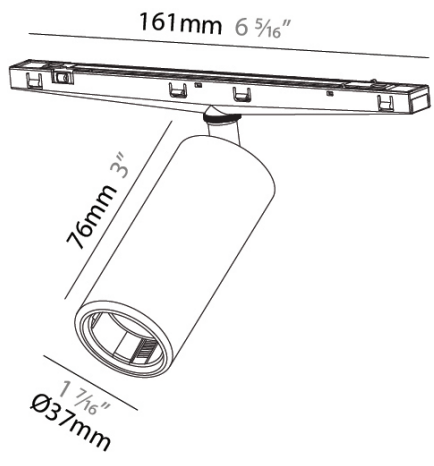

A3MINTRK-SUS-SYS COMPONENTS TRACK

A380672-

DESCRIPTION
Imagine Micro Flex Insert for Minimal Track Suspension -
Ø37mm/1 7/16" x 100mm/3 15/16" - 7.1W LED, 48V, Adjustable -
CRI:90 - Beam: 14° / 20° / 52°

GENERAL
Series: Imagine Micro Flex
Partner: Prolicht
Division: Architectural
Installation: Track
Product Type: Modular Systems
Mounting Location: Ceiling
Light Distribution: Direct

PHYSICAL
Aperture Sizes - Downlights: 1"
Shape: Cylinder
Diameter (mm): 37
Diameter (in): 1 7/16
Height (mm): 100
Height (in): 3 15/16
Fixture Finish: SSR / BKV / CWI / CRY / HAB / UFT / ITA / RUA / FTG /
MYG / LOD / PUS / FRO / FUP / KIA / POP / BLS / SPG / MEY / GOH /
CHC / COM / ABZ / JAG / OBR / MOS / ROR
Holder Finish: WHI / BLK
Fixture Material: Aluminum

ELECTRICAL
Input Wattage Range: 1 - 9 W
Lamp Type: LED (Zhaga Standard)
Input Wattage (W): 6
Total Output Wattage (W): 5.4
Dimming: Non-Dimmable
Driver Included: No
Driver Location: Remote
Driver Type: Constant Voltage - Universal
Driver Class: Class 2
Input Voltage (V): 48
Upon Request: 0-10V Dimming with Tridonic Bridge

LED
Delivered Lumen Range: 100 - 499 lm
Color Temperature (°K): 2700 / 3000 / 4000
Max. Delivered Lumen (lm): 328 / 342 / 362
Nominal Lumen (lm): 607 / 634 / 671
CRI: >90 CRI
Lamp Life (hrs): 50000

OPTICAL
Beam Angle: 14, 20, 52
Adjustability: Rotational 350°; Tilt 90°

RATINGS AND CERTIFICATIONS
Certified By: Certified for North American Standards
IP rating: IP20