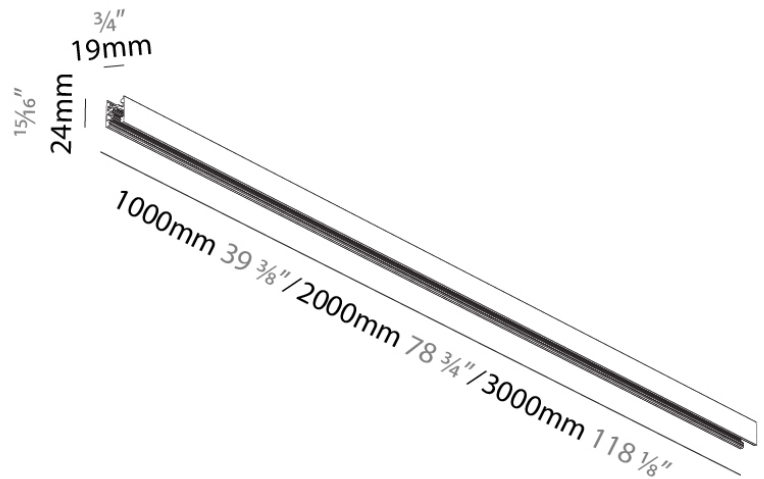

PROJECT	
TYPE	
NOTES	
QUANTITY	
DATE	

A3MINTRK-SUS-SYS COMPONENTS SUSPENSION

A3T311-

DESCRIPTION

Minimal Track - Suspension Profile - 1000mm / 2000mm / 3000mm - Aluminum Profile - Colored

GENERAL

Series: Minimal Track
Brand: Prolicht
Division: Architectural
Mounting Type: Suspension
Mounting Location: Wall / Ceiling
Subcategory: Profile

PHYSICAL

Shape: Rectangle
Length (mm): 1000 / 2000 / 3000
Length (in): 39 ³/₈
Width (mm): 19
Width (in): 3/4
Height (mm): 24
Height (in): 15/16
Fixture Finish: SSR / BKV / CWI / CRY / HAB / UFT / ITA / RUA / FTG / MYG / LOD / PUS / FRO / FUP / KIA / POP / BLS / SPG / MEY / GOH / GUM / CHC / COM / ABZ / JAG / OBR / MOS / ROR
Fixture Material: Aluminum

RATINGS AND CERTIFICATIONS

Certified By: Certified for North American Standards
IP rating: IP20