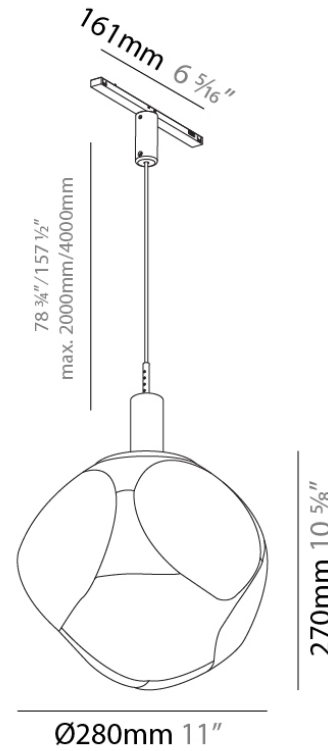

GENERAL

Series: Melt Mini
Brand: Prolicht
Division: Architectural
Mounting Type: Track
Mounting Location: Ceiling
Subcategory: Modular Systems

PHYSICAL

Shape: Abstract
Diameter (mm): 280
Diameter (in): 11
Height (mm): 270
Height (in): 10 5/8
Light Distribution: Omnidirectional
Fixture Finish: CHR / COP / GLD / SMK
Holder Finish: WHI / BLK
Accent Finish: SSR / BKV / CWI / CRY / HAB / LAG / UFT / ITA / RUA / RUR / MIC / FTG / MYG / TWT / LOD / PUS / FRO / FUP / KIA / POP / BLS / SPG / MEY / GOH / GUM / CHC / COM / ABZ / JAG
Fixture Material: Plastic
Cable Details: 2000mm/78 3/4" or 4000mm/157 1/2" Cable - Color Options: Black / White / Orange / Red / Green
Upon Request: 1,000mm and 10,000mm Black Cable Available

ELECTRICAL

Input Wattage Range: 1 - 9 W
Lamp Type: LED (Zhaga Standard)
Input Wattage (W): 6
Total Output Wattage (W): 5.4
Dimming: Non-Dimmable
Driver Included: No
Driver Location: Remote
Driver Type: Constant Voltage - Universal
Driver Class: Class 2
Input Voltage (V): 48
Constant Current (MA): 350
Upon Request: 0-10V Dimming with Tridonic Bridge

LED

Delivered Lumen Range: 100 - 499 lm
Color Temperature (°K): 3000
Max. Delivered Lumen (lm): Max 235
Nominal Lumen (lm): 885
CRI: >90 CRI
Lamp Life (hrs): 50000

RATINGS AND CERTIFICATIONS

Certified By: CSA Certified to UL and CSA Standards
IP rating: IP20