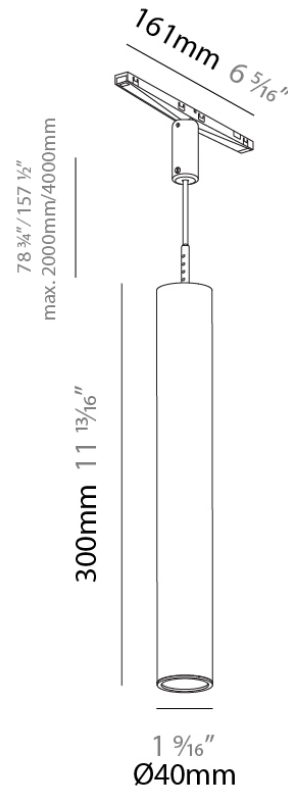

Hangover Plug Insert for Minimal Track Suspension - Ø40mm / 1 9/16" x 300mm / 11 13/16" - 9.8W LED (Zhaga Standard) - 48V - 2700K / 3000K / 3500K / 4000K - Lens 40° / 52° - Shine Ring - CRI: 90

GENERAL

Series: Hangover Plug

Brand: Prolicht

Division: Architectural

Mounting Type: Track

Mounting Location: Ceiling

Subcategory: Spots

PHYSICAL

Shape: Cylinder

Diameter (mm): 40

Diameter (in): 1 9/16

Height (mm): 300

Height (in): 11 13/16

Light Distribution: Downlight

Fixture Finish: SSR / BKV / CWI / CRY / HAB / UFT / ITA / RUA / FTG / MYG / LOD / PUS / FRO / FUP / KIA / POP / BLS / SPG / MEY / GOH / GUM / CHC / COM / ABZ / JAG / OBR / MOS / ROR

Fixture Material: Aluminum

Cable Details: 2000mm/78 3/4" or 4000mm/157 1/2" Cable - Color Options: Black / White / Orange / Red / Green

ELECTRICAL

Input Wattage Range: 10 - 19 W

Lamp Type: LED (Zhaga Standard)

Input Wattage (W): 10

Total Output Wattage (W): 9.1

Dimming: Non-Dimmable

Driver Included: No

Driver Location: Remote

Driver Type: Constant Voltage - Universal

Driver Class: Class 2

Input Voltage (V): 48

Upon Request: 0-10V Dimming with Tridonic Bridge

LED

Delivered Lumen Range: 500 - 999 lm

Number of LEDs: 1

Color Temperature (°K): 2700 / 3000 / 3500 / 4000

Max. Delivered Lumen (lm): 684 / 716 / 742 / 759

Nominal Lumen (lm): 969 / 1014 / 1052 / 1075

CRI: >90 CRI

Lamp Life (hrs): 50000

OPTICAL

Optic°: 40 / 52

RATINGS AND CERTIFICATIONS

Certified By: Certified for North American Standards

IP rating: IP20