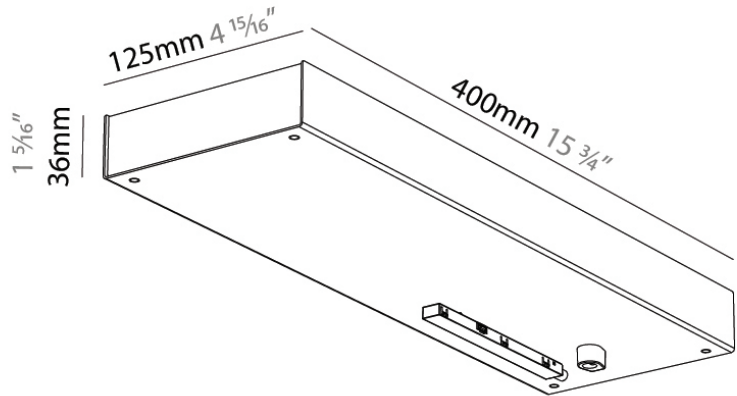

A3MINTRK-SUS-SYS COMPONENTS SUSPENSION

A3T309-

DESCRIPTION

Minimal Track - Suspension - Driver Box Matter (max. 200W)

GENERAL

Series: Minimal Track

Brand: Prolicht

Division: Architectural

Mounting Type: Suspension

Mounting Location: Wall / Ceiling

Subcategory: Profile

PHYSICAL

Shape: Rectangle

Length (mm): 400

Length (in): 15 ³/₄

Width (mm): 125

Width (in): 4 ¹⁵/₁₆

Height (mm): 36

Height (in): 1 ⁷/₁₆

Fixture Finish: SSR / BKV / CWI / CRY / HAB / UFT / ITA / RUA / FTG / MYG / LOD / PUS / FRO / FUP / KIA / POP / BLS / SPG / MEY / GOH / GUM / CHC / COM / ABZ / JAG / OBR / MOS / ROR

Holder Finish: WHI / BLK

Fixture Material: Aluminum

RATINGS AND CERTIFICATIONS

Certified By: Certified for North American Standards

IP rating: IP20