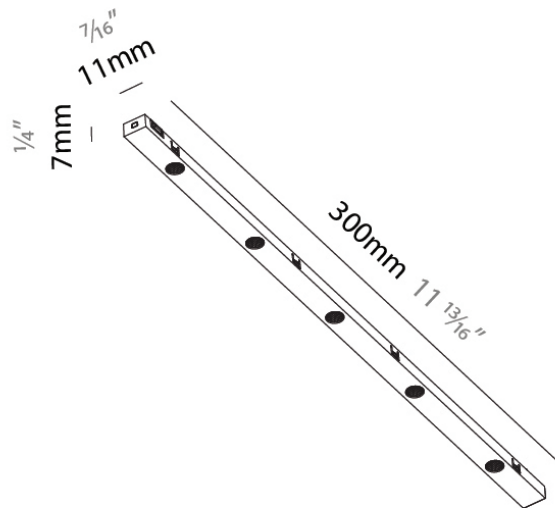

A3MINTRK-SUS-SYS COMPONENTS TRACK

A380674-

DESCRIPTION

Magiq Micro Insert for Minimal Track Suspension - 4.9W LED (Zhaga Standard) - 2700K / 3000K / 4000K Max. 365lm, Beam Angle 54

GENERAL

Series: Magiq Micro _____
Brand: Prolicht _____
Division: Architectural _____
Mounting Type: Track _____

PHYSICAL

Shape: Rectangle _____
Length (mm): 300 _____
Length (in): 11 ¹³/₁₆ _____
Width (mm): 11 _____
Width (in): 7/16 _____
Height (mm): 7 _____
Height (in): 1/4 _____
Light Distribution: Direct _____
Fixture Finish: BLK / WHI _____
Fixture Material: Aluminum Die Cast _____

ELECTRICAL

Input Wattage Range: 1 - 9 W _____
Lamp Type: LED _____
Input Wattage (W): 5 _____
Total Output Wattage (W): 4.6 _____
Dimming: Non-Dimmable _____
Driver Included: No _____
Driver Location: Remote _____
Driver Type: Constant Voltage - Universal _____
Driver Class: Class 2 _____
Input Voltage (V): 48 _____
Upon Request: 0-10V Dimming with Tridonic Bridge _____

LED

Delivered Lumen Range: 100 - 499 lm _____
Color Temperature (°K): 2700 / 3000 / 4000 _____
Max. Delivered Lumen (lm): 370 / 384 / 417 _____
Nominal Lumen (lm): 370 / 384 / 417 _____
CRI: >90 CRI _____
Lamp Life (hrs): 50000 _____

OPTICAL

Beam Angle: 54 _____

RATINGS AND CERTIFICATIONS

Certified By: CSA Certified to UL and CSA Standards _____
IP rating: IP20 _____