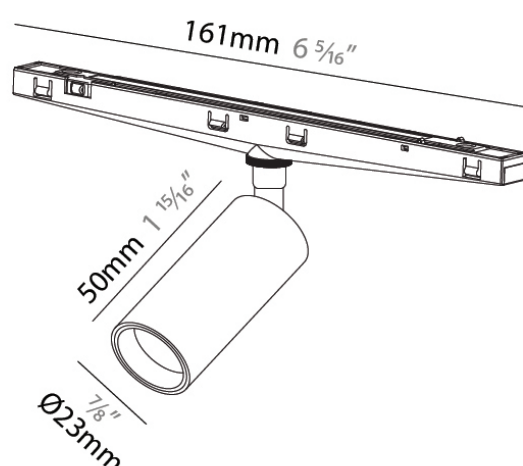

A380670-

DESCRIPTION

Imagine Micro Insert for Minimal Track Suspension - 23mm / 7/8" x 66mm / 2 5/8" - 4.4W LED, 2700K / 3000K / 3500K / 4000K - 48 - Non-Dimming / Dali Dim - Adjustable - CRI:90 - Beam: 26° / 28° / 38° / 46° / 64°

GENERAL

Series: Imagine Micro
Brand: Prolicht
Division: Architectural
Mounting Type: Track
Mounting Location: Ceiling
Subcategory: Modular Systems

PHYSICAL

Shape: Cylinder
Diameter (mm): 23
Diameter (in): 7/8
Height (mm): 66
Height (in): 2 5/8
Light Distribution: Direct
Fixture Finish: SSR / BKV / CWI / CRY / HAB / UFT / ITA / RUA / FTG / MYG / LOD / PUS / FRO / FUP / KIA / POP / BLS / SPG / MEY / GOH / GUM / CHC / COM / ABZ / JAG / OBR / MOS / ROR
Holder Finish: WHI / BLK
Fixture Material: Aluminum

ELECTRICAL

Input Wattage Range: 1 - 9 W
Lamp Type: LED (Zhaga Standard)
Input Wattage (W): 4
Total Output Wattage (W): 3.6
Dimming: Non-Dimmable
Driver Included: No
Driver Location: Remote
Driver Type: Constant Voltage - Universal
Driver Class: Class 2
Input Voltage (V): 48
Upon Request: 0-10V Dimming with Tridonic Bridge

LED

Delivered Lumen Range: 100 - 499 lm
Color Temperature (°K): 2700 / 3000 / 3500 / 4000
Max. Delivered Lumen (lm): 252 / 271 / 315 / 290
Nominal Lumen (lm): 295 / 317 / 368 / 339
CRI: >90 CRI
Lamp Life (hrs): 50000

OPTICAL

Beam Angle: 26, 28, 38, 46, 64
Adjustability: Rotational 350°; Tilt 90°

RATINGS AND CERTIFICATIONS

Certified By: Certified for North American Standards
IP rating: IP20