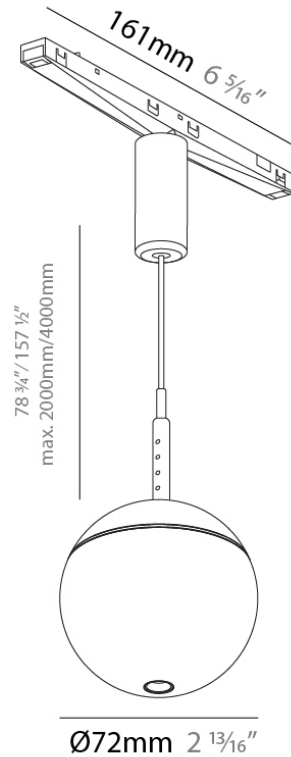

GENERAL

Series: Snooker Metal

Brand: Prolicht

Division: Architectural

Mounting Type: Track

Mounting Location: Ceiling

Subcategory: Modular Systems

PHYSICAL

Shape: Round

Diameter (mm): 72

Diameter (in): 2 ¹³/₁₆

Height (mm): 72

Height (in): 2 ¹³/₁₆

Light Distribution: Direct

Fixture Finish: SSR / BKV / CWI / CRY / HAB / UFT / ITA / RUA / FTG / MYG / LOD / PUS / FRO / FUP / KIA / POP / BLS / SPG / MEY / GOH / GUM / CHC / COM / ABZ / JAG / OBR / MOS / ROR

Holder Finish: WHI / BLK

Accent Finish: CHR

Fixture Material: Aluminum

Cable Details: 2000mm/78 3/4" or 4000mm/157 1/2" Cable - Color Options: Black / White / Orange / Red / Green

ELECTRICAL

Input Wattage Range: 1 - 9 W

Lamp Type: LED (Zhaga Standard)

Input Wattage (W): 6.4

Total Output Wattage (W): 5.4

Dimming: Non-Dimmable / 0-10V Dimming

Driver Included: No

Driver Location: Integrated

Driver Type: Constant Voltage - Universal

Driver Class: Class 2

Input Voltage (V): 48

Constant Current (mA): 500

Upon Request: 0-10V Dimming with Tridonic Bridge

LED

Delivered Lumen Range: 100 - 499 lm

Color Temperature (°K): 2700 / 3000 / 3500 / 4000

Max. Delivered Lumen (lm): 310 / 328 / 347 / 356

Nominal Lumen (lm): 460 / 487 / 514 / 528

CRI: >90 CRI

Lamp Life (hrs): 50000

OPTICAL

Beam Angle: 32 / 58

RATINGS AND CERTIFICATIONS

Certified By: Certified for North American Standards

IP rating: IP20