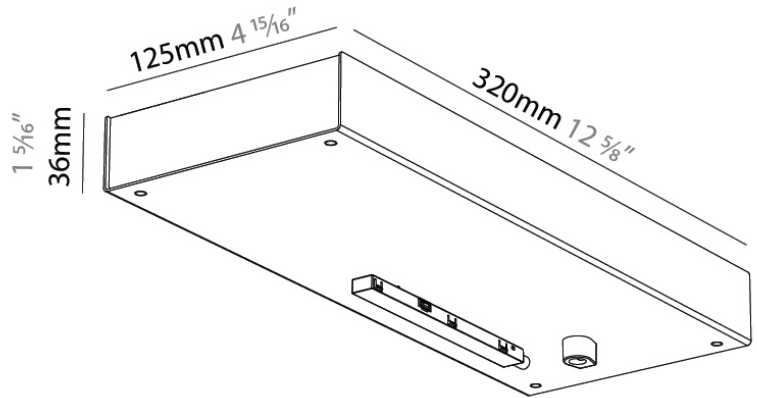

A3MINTRK-SUS-SYS COMPONENTS SUSPENSION

A3T305-

DESCRIPTION

Minimal Track - Suspension - Driver Box Matter (max. 86W)

GENERAL

Series: Minimal Track

Brand: Prolicht

Division: Architectural

Mounting Type: Suspension

Mounting Location: Wall / Ceiling

Subcategory: Profile

PHYSICAL

Shape: Rectangle

Length (mm): 240

Length (in): 9 ⁷/₁₆

Width (mm): 125

Width (in): 4 ¹⁵/₁₆

Height (mm): 36

Height (in): 1 ⁷/₁₆

Fixture Finish: SSR / BKV / CWI / CRY / HAB / UFT / ITA / RUA / FTG / MYG / LOD / PUS / FRO / FUP / KIA / POP / BLS / SPG / MEY / GOH / GUM / CHC / COM / ABZ / JAG / OBR / MOS / ROR

Holder Finish: WHI / BLK

Fixture Material: Aluminum

RATINGS AND CERTIFICATIONS

Certified By: Certified for North American Standards

IP rating: IP20