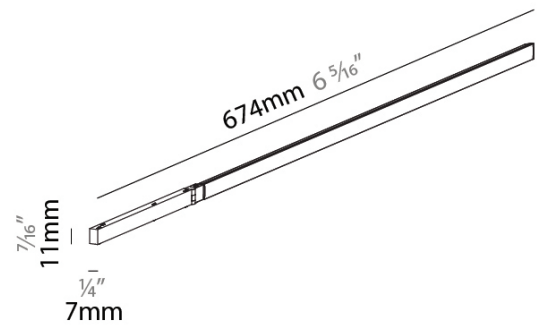

PROJECT _____
TYPE _____
NOTES _____
QUANTITY _____
DATE _____

A3MINTRK-SUS-SYS COMPONENTS SURFACE

A380676-

DESCRIPTION
Microline Insert for Minimal Track Suspension - L=672mm, LED
8W, max. 429lm, CRI90

GENERAL
Series: Microline _____
Partner: Prolicht _____
Division: Architectural _____
Installation: Surface _____
Product Type: Modular Systems _____
Mounting Location: Wall / Ceiling _____
Light Distribution: Direct _____

PHYSICAL
Shape: Rectangle _____
Length (mm): 674 _____
Length (in): 26 ⁹/₁₆ _____
Width (mm): 11 _____
Width (in): 7/16 _____
Height (mm): 7 _____
Height (in): 1/4 _____
Fixture Material: Aluminum _____

ELECTRICAL
Lamp Type: LED (Zhaga Standard) _____
Input Wattage (W): 8 _____
Total Output Wattage (W): 7.3 _____
Dimming: Non-Dimmable _____
Driver Included: No _____
Driver Location: Remote _____
Driver Type: Constant Voltage - Universal _____
Driver Class: Class 2 _____
Input Voltage (V): 48 _____
Upon Request: 0-10V Dimming with Tridonic Bridge _____

LED
Delivered Lumen Range: 100 - 499 lm _____
Color Temperature (°K): 2700 / 3000 _____
Max. Delivered Lumen (lm): 386 / 429 _____
Nominal Lumen (lm): 386 / 429 _____
CRI: >90 CRI _____
Lamp Life (hrs): 50000 _____

OPTICAL
Beam Angle: 116 _____

RATINGS AND CERTIFICATIONS
Certified By: Certified for North American Standards _____
IP rating: IP20 _____