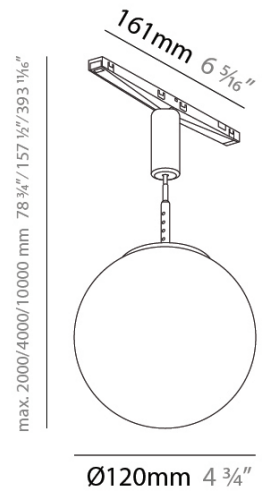

A3MINTRK-SUS-SYS COMPONENTS TRACK

A380656-

DESCRIPTION
Bilo Insert for Minimal Track System Suspension - Ø120mm - 6.4W LED , 48V, CRI:90, Beam 180

GENERAL
Series: Bilo
Partner: Prolicht
Division: Architectural
Installation: Track
Product Type: Modular Systems
Mounting Location: Ceiling

PHYSICAL
Shape: Sphere
Diameter (mm): 120
Diameter (in): 4 3/4
Height (mm): 120
Height (in): 4 3/4
Fixture Finish: SSR / BKV / CWI / CRY / HAB / UFT / ITA / RUA / FTG / MYG / LOD / PUS / FRO / FUP / KIA / POP / BLS / SPG / MEY / GOH / CHC / COM / ABZ / JAG / OBR / MOS / ROR
Accent Finish: OPL / YEL / ORA / RED / BLU / GRN
Fixture Material: Glass / Metal
Cable Details: 2000mm/78 3/4" or 4000mm/157 1/2" Cable - Color Options: Black / White / Orange / Red / Green

ELECTRICAL
Input Wattage Range: 1 - 9 W
Lamp Type: LED (Zhaga Standard)
Input Wattage (W): 6.4
Dimming: Non-Dimmable / 0-10V Dimming
Driver Included: No
Driver Location: Integrated
Driver Type: Constant Voltage - Universal
Driver Class: Class 2
Input Voltage (V): 48
Constant Current (MA): 500
Upon Request: 0-10V Dimming with Tridonic Bridge

LED
Delivered Lumen Range: 100 - 499 lm
Color Temperature (°K): 2700 / 3000 / 3500 / 4000
Max. Delivered Lumen (lm): 356 / 377 / 398 / 408
Nominal Lumen (lm): 460 / 487 / 514 / 528
CRI: >90 CRI
Lamp Life (hrs): 50000

RATINGS AND CERTIFICATIONS
Certified By: CSA Certified to UL and CSA Standards
IP rating: IP20