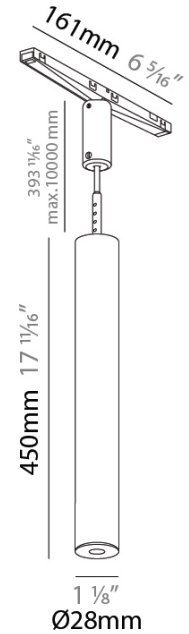

DESCRIPTION
Hangover Plug Micro Insert for Minimal Track Suspension - Ø28/1 1/8" - 450mm/17 11/16" - 6.4W LED (Zhaga Standard), 2700K / 3000K / 3500K / 4000K - Non-Dimming / Dali Dim - 48Vdc, CRI90 - Optics: 32° / 58°

GENERAL
Series: Hangover Plug
Partner: Prolicht
Division: Architectural
Installation: Track
Product Type: Modular Systems
Mounting Location: Ceiling
Light Distribution: Direct

PHYSICAL
Aperture Sizes - Downlights: 1"
Shape: Cylinder
Diameter (mm): 28
Diameter (in): 1 1/8
Height (mm): 450
Height (in): 17 11/16
Weight (kg): 0.355
Weight (lbs): 0.783
Fixture Finish: SSR / BKV / CWI / CRY / HAB / UFT / ITA / RUA / FTG / MYG / LOD / PUS / FRO / FUP / KIA / POP / BLS / SPG / MEY / GOH / CHC / COM / ABZ / JAG / OBR / MOS / ROR
Holder Finish: WHI / BLK
Fixture Material: Aluminum

ELECTRICAL
Input Wattage Range: 1 - 9 W
Lamp Type: LED (Zhaga Standard)
Input Wattage (W): 6
Total Output Wattage (W): 5.4
Dimming: Non-Dimmable
Driver Included: No
Driver Location: Remote
Driver Type: Constant Voltage - Universal
Driver Class: Class 2
Input Voltage (V): 48
Upon Request: 0-10V Dimming with Tridonic Bridge

LED
Delivered Lumen Range: 100 - 499 lm
Color Temperature (°K): 2700 / 3000 / 3500 / 4000
Max. Delivered Lumen (lm): 310 / 328 / 347 / 356
Nominal Lumen (lm): 460 / 487 / 514 / 528
CRI: >90 CRI
Lamp Life (hrs): 50000

OPTICAL
Beam Angle: 32 / 58

RATINGS AND CERTIFICATIONS
Certified By: Certified for North American Standards
IP Rating: IP20