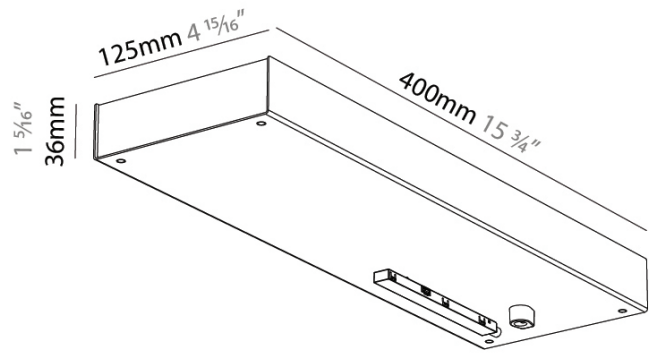

PROJECT _____
TYPE _____
NOTES _____
QUANTITY _____
DATE _____

A3MINTRK-SUS-SYS COMPONENTS SUSPENSION

A3T307-

DESCRIPTION
Minimal Track - Suspension - Driver Box Touchdim (max. 200W)

GENERAL
Series: Minimal Track
Partner: Prolicht
Division: Architectural
Installation: Suspension
Product Type: Linear Profiles
Mounting Location: Ceiling

PHYSICAL
Shape: Rectangle
Length (mm): 400
Length (in): 15 3/4
Width (mm): 125
Width (in): 4 15/16
Height (mm): 36
Height (in): 1 7/16
Fixture Finish: SSR / BKV / CWI / CRY / HAB / UFT / ITA / RUA / FTG / MYG / LOD / PUS / FRO / FUP / KIA / POP / BLS / SPG / MEY / GOH / CHC / COM / ABZ / JAG / OBR / MOS / ROR
Holder Finish: WHI / BLK
Fixture Material: Aluminum

RATINGS AND CERTIFICATIONS
Certified By: Certified for North American Standards
IP rating: IP20