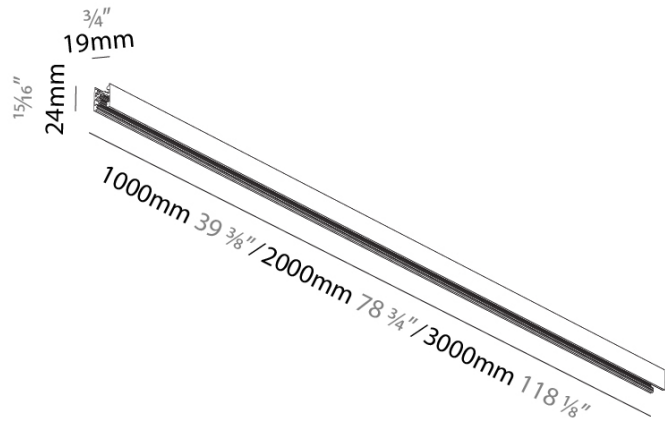

PROJECT _____
TYPE _____
NOTES _____
QUANTITY _____
DATE _____

A3MINTRK-SUS-SYS COMPONENTS SUSPENSION

A3T310-

DESCRIPTION
Minimal Track - Suspension Profile - 1000mm / 2000mm / 3000mm - Aluminum Profile

GENERAL

Series: Minimal Track _____
Partner: Prolicht _____
Division: Architectural _____
Installation: Suspension _____
Product Type: Linear Profiles _____
Mounting Location: Ceiling _____

PHYSICAL

Shape: Rectangle _____
Length (mm): 1000 / 2000 / 3000 _____
Length (in): 39 3/8 _____
Width (mm): 19 _____
Width (in): 3/4 _____
Height (mm): 24 _____
Height (in): 15/16 _____
Fixture Finish: BLK / WHI _____
Fixture Material: Aluminum _____

ELECTRICAL

Input Wattage Range: 30 - 49 W _____
Total Output Wattage (W): 40 _____
Dimming: Non-Dimmable _____
Driver Included: No _____
Driver Location: Remote _____
Driver Type: Constant Voltage - Universal _____
Driver Class: Class 2 _____
Input Voltage (V): 120 - 277 _____
Output Voltage (V): 48 _____
Upon Request: 0-10V Dimming with Tridonic Bridge _____

RATINGS AND CERTIFICATIONS

Certified By: Certified for North American Standards _____
IP rating: IP20 _____