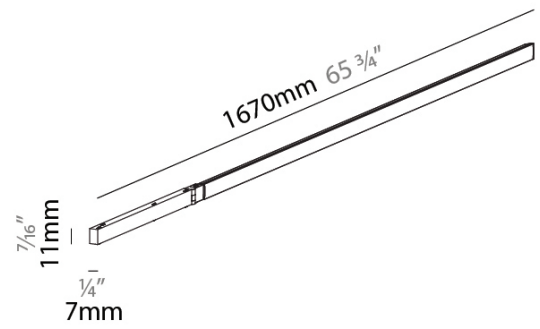

A3MINTRK-SUS-SYS COMPONENTS SUSPENSION

A380678-

DESCRIPTION
Microline Insert for Minimal Track Suspension - L=1670mm / 65 3/4", L24W LED,2700K / 3000K - max. 1287lm, CRI90

GENERAL
Series: Microline _____
Partner: Prolicht _____
Division: Architectural _____
Installation: Suspension _____
Product Type: Linear Profiles _____
Mounting Location: Wall / Ceiling _____
Light Distribution: Direct _____

PHYSICAL
Shape: Rectangle _____
Length (mm): 1674 _____
Length (in): 65 7/8 _____
Width (mm): 11 _____
Width (in): 7/16 _____
Height (mm): 7 _____
Height (in): 1/4 _____
Fixture Material: Aluminum _____

ELECTRICAL
Input Wattage Range: 20 - 29 W _____
Lamp Type: LED (Zhaga Standard) _____
Input Wattage (W): 24 _____
Total Output Wattage (W): 21.8 _____
Dimming: Non-Dimmable _____
Driver Included: No _____
Driver Location: Remote _____
Driver Type: Constant Voltage - Universal _____
Driver Class: Class 2 _____
Input Voltage (V): 48 _____
Upon Request: 0-10V Dimming with Tridonic Bridge _____

LED
Delivered Lumen Range: 1000 - 1999 lm _____
Color Temperature (°K): 2700 / 3000 _____
Max. Delivered Lumen (lm): 1158 / 1287 _____
Nominal Lumen (lm): 1158 / 1287 _____
CRI: >90 CRI _____
Lamp Life (hrs): 50000 _____

OPTICAL
Beam Angle: 116 _____

RATINGS AND CERTIFICATIONS
Certified By: Certified for North American Standards _____
IP rating: IP20 _____