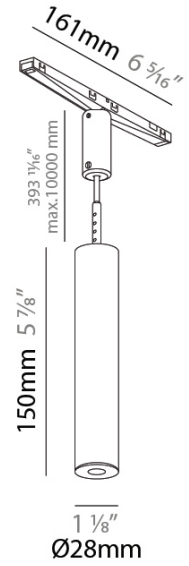

GENERAL
Series: Hangover Plug
Partner: Prolicht
Division: Architectural
Installation: Track
Product Type: Modular Systems
Mounting Location: Ceiling
Light Distribution: Direct

PHYSICAL
Aperture Sizes - Downlights: 1"
Shape: Cylinder
Diameter (mm): 28
Diameter (in): 1 1/8"
Height (mm): 150
Height (in): 5 7/8"
Weight (kg): 0.124
Weight (lbs): 0.273
Fixture Finish: SSR / BKV / CWI / CRY / HAB / UFT / ITA / RUA / FTG /
MYG / LOD / PUS / FRO / FUP / KIA / POP / BLS / SPG / MEY / GOH /
CHC / COM / ABZ / JAG / OBR / MOS / ROR
Holder Finish: WHI / BLK
Fixture Material: Aluminum
Cable Details: 2000mm/78 3/4" or 4000mm/157 1/2" Cable - Color
Options: Black / White / Orange / Red / Green

ELECTRICAL
Input Wattage Range: 1 - 9 W
Lamp Type: LED (Zhaga Standard)
Input Wattage (W): 6
Total Output Wattage (W): 5.4
Dimming: Non-Dimmable
Driver Included: No
Driver Location: Remote
Driver Type: Constant Voltage - Universal
Driver Class: Class 2
Input Voltage (V): 48
Upon Request: 0-10V Dimming with Tridonic Bridge

LED
Delivered Lumen Range: 100 - 499 lm
Color Temperature (°K): 2700 / 3000 / 3500 / 4000
Max. Delivered Lumen (lm): 310 / 328 / 347 / 356
Nominal Lumen (lm): 460 / 487 / 514 / 528
CRI: >90 CRI
Lamp Life (hrs): 50000

OPTICAL
Beam Angle: 32 / 58

RATINGS AND CERTIFICATIONS
Certified By: Certified for North American Standards
IP rating: IP20