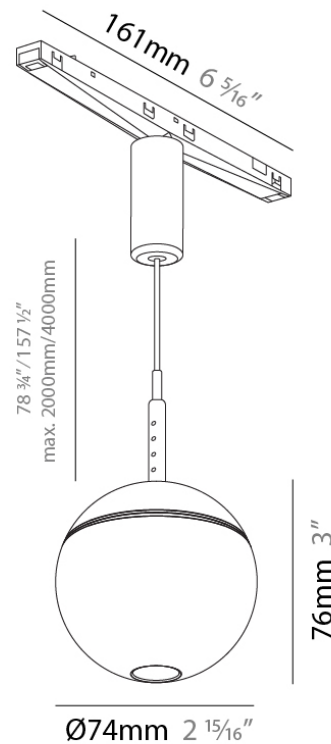

GENERAL

Series: Snooker Glass
Brand: Prolicht
Division: Architectural
Mounting Type: Track
Mounting Location: Ceiling
Subcategory: Modular Systems

PHYSICAL

Shape: Round
Diameter (mm): 74
Diameter (in): 2 ¹⁵/₁₆
Height (mm): 76
Height (in): 3
Light Distribution: Direct
Fixture Finish: SSR / BKV / CWI / CRY / HAB / UFT / ITA / RUA / FTG / MYG / LOD / PUS / FRO / FUP / KIA / POP / BLS / SPG / MEY / GOH / GUM / CHC / COM / ABZ / JAG / OBR / MOS / ROR
Holder Finish: WHI / BLK
Accent Finish: OPL / YEL / ORA / RED / BLU / GRN
Fixture Material: Aluminum
Cable Details: 2000mm/78 3/4" or 4000mm/157 1/2" Cable - Color Options: Black / White / Orange / Red / Green

ELECTRICAL

Input Wattage Range: 1 - 9 W
Lamp Type: LED (Zhaga Standard)
Input Wattage (W): 6.4
Total Output Wattage (W): 5.4
Dimming: Non-Dimmable / 0-10V Dimming
Driver Included: No
Driver Location: Integrated
Driver Type: Constant Voltage - Universal
Driver Class: Class 2
Input Voltage (V): 48
Constant Current (MA): 500
Upon Request: 0-10V Dimming with Tridonic Bridge

LED

Delivered Lumen Range: 100 - 499 lm
Color Temperature (°K): 2700 / 3000 / 3500 / 4000
Max. Delivered Lumen (lm): 310 / 328 / 347 / 356
Nominal Lumen (lm): 460 / 487 / 514 / 528
CRI: >90 CRI
Lamp Life (hrs): 50000

OPTICAL

Beam Angle: 32 / 58
Adjustability: Fixed

RATINGS AND CERTIFICATIONS

Certified By: Certified for North American Standards
IP rating: IP20