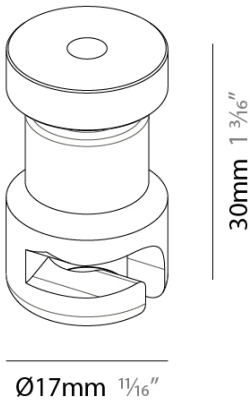

PROJECT _____
TYPE _____
NOTES _____
QUANTITY _____
DATE _____

A3MINTRK-SUS-SYS COMPONENTS TRACK

A3T142-

DESCRIPTION
Minimal Track Wall / Ceiling Cable Loop

GENERAL
Series: Minimal Track
Partner: Prolicht
Division: Architectural
Installation: Track
Product Type: Modular Systems
Mounting Location: Ceiling

PHYSICAL
Diameter (mm): 17
Diameter (in): 11/16
Height (mm): 30
Height (in): 1 3/16
Weight (kg): 0.01
Weight (lbs): 0.022
Fixture Finish: SSR / BKV / CWI / CRY / HAB / UFT / ITA / RUA / FTG / MYG / LOD / PUS / FRO / FUP / KIA / POP / BLS / SPG / MEY / GOH / CHC / COM / ABZ / JAG / OBR / MOS / ROR
Fixture Material: Aluminum

OPTICAL
Adjustability: Fixed

RATINGS AND CERTIFICATIONS
Certified By: Certified for North American Standards
IP rating: IP20