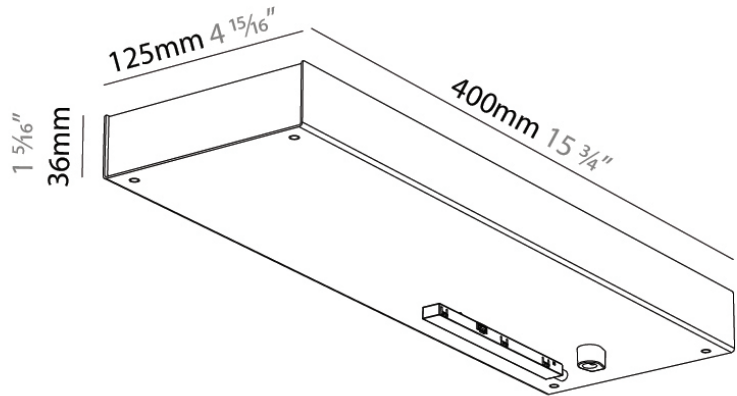

PROJECT	
TYPE	
NOTES	
QUANTITY	
DATE	

A3MINTRK-SUS-SYS COMPONENTS SUSPENSION

A3T307-

DESCRIPTION

Minimal Track - Suspension - Driver Box Touchdim (max. 200W)

GENERAL

Series: Minimal Track
Brand: Prolicht
Division: Architectural
Mounting Type: Suspension
Mounting Location: Wall / Ceiling
Subcategory: Profile

PHYSICAL

Shape: Rectangle
Length (mm): 400
Length (in): 15 3/4
Width (mm): 125
Width (in): 4 15/16
Height (mm): 36
Height (in): 1 7/16

Fixture Finish: SSR / BKV / CWI / CRY / HAB / UFT / ITA / RUA / FTG / MYG / LOD / PUS / FRO / FUP / KIA / POP / BLS / SPG / MEY / GOH / GUM / CHC / COM / ABZ / JAG / OBR / MOS / ROR

Holder Finish: WHI / BLK

Fixture Material: Aluminum

RATINGS AND CERTIFICATIONS

Certified By: Certified for North American Standards

IP rating: IP20