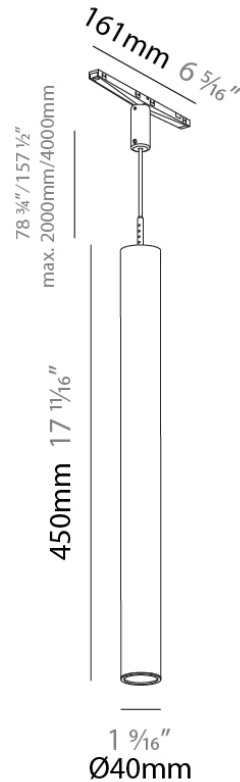

Hangover Plug Insert for Minimal Track Suspension - Ø40mm / 1 9/16" x 300mm / 11 13/16" - 9.8W LED (Zhaga Standard) - 48V - 2700K / 3000K / 3500K / 4000K - Lens 40° / 52° - Shine Ring - CRI: 90

GENERAL

Series: Hangover Plug
Brand: Prolicht
Division: Architectural
Mounting Type: Track
Mounting Location: Ceiling
Subcategory: Spots

PHYSICAL

Shape: Cylinder
Diameter (mm): 40
Diameter (in): 1 9/16
Height (mm): 450
Height (in): 17 11/16
Light Distribution: Downlight
Fixture Finish: SSR / BKV / CWI / CRY / HAB / UFT / ITA / RUA / FTG / MYG / LOD / PUS / FRO / FUP / KIA / POP / BLS / SPG / MEY / GOH / GUM / CHC / COM / ABZ / JAG / OBR / MOS / ROR
Fixture Material: Aluminum
Cable Details: 2000mm/78 3/4" or 4000mm/157 1/2" Cable - Color Options: Black / White / Orange / Red / Green

ELECTRICAL

Input Wattage Range: 10 - 19 W
Lamp Type: LED (Zhaga Standard)
Input Wattage (W): 10
Total Output Wattage (W): 9.1
Dimming: Non-Dimmable
Driver Included: No
Driver Location: Remote
Driver Type: Constant Voltage - Universal
Driver Class: Class 2
Input Voltage (V): 48
Upon Request: 0-10V Dimming with Tridonic Bridge

LED

Delivered Lumen Range: 500 - 999 lm
Number of LEDs: 1
Color Temperature (°K): 2700 / 3000 / 3500 / 4000
Max. Delivered Lumen (lm): 684 / 716 / 742 / 759
Nominal Lumen (lm): 969 / 1014 / 1052 / 1075
CRI: >90 CRI
Lamp Life (hrs): 50000

OPTICAL

Optic°: 40 / 52

RATINGS AND CERTIFICATIONS

Certified By: Certified for North American Standards
IP rating: IP20