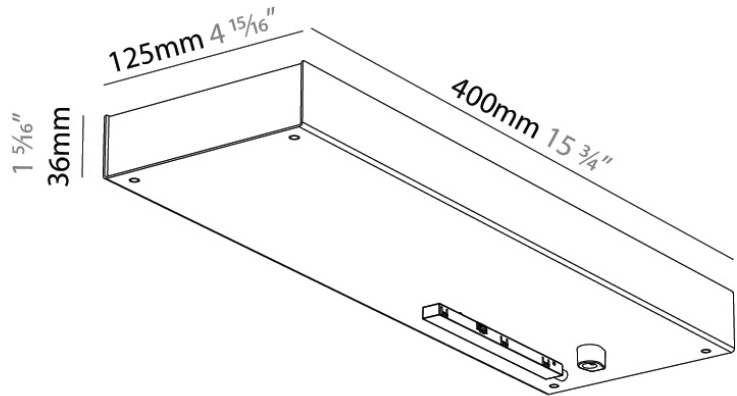

PROJECT	
TYPE	
NOTES	
QUANTITY	
DATE	

A3MINTRK-SUS-SYS COMPONENTS SUSPENSION

A3T306-

DESCRIPTION

Minimal Track - Suspension - Driver Box ON/OFF (max. 200W)

GENERAL

Series: Minimal Track

Brand: Prolicht

Division: Architectural

Mounting Type: Suspension

Mounting Location: Wall / Ceiling

Subcategory: Profile

PHYSICAL

Shape: Rectangle

Length (mm): 400

Length (in): 15 ³/₄

Width (mm): 125

Width (in): 4 ¹⁵/₁₆

Height (mm): 36

Height (in): 1 ⁷/₁₆

Fixture Finish: SSR / BKV / CWI / CRY / HAB / UFT / ITA / RUA / FTG / MYG / LOD / PUS / FRO / FUP / KIA / POP / BLS / SPG / MEY / GOH / GUM / CHC / COM / ABZ / JAG / OBR / MOS / ROR

Holder Finish: WHI / BLK

Fixture Material: Aluminum

RATINGS AND CERTIFICATIONS

Certified By: Certified for North American Standards

IP rating: IP20