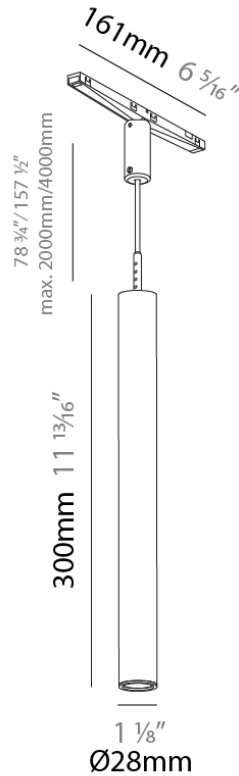

Hangover Plug Insert for Minimal Track Suspension - Ø28mm / 1 1/8" x 300mm / 11 13/16" - 6.4W LED (Zhaga Standard) - 48V - 2700K / 3000K / 3500K / 4000K - Lens 22°/26° / 56° - Shine Ring - CRI: 90

GENERAL

Series: Hangover Plug

Brand: Prolicht

Division: Architectural

Mounting Type: Track

Mounting Location: Ceiling

Subcategory: Spots

PHYSICAL

Shape: Cylinder

Diameter (mm): 28

Diameter (in): 1 1/8

Height (mm): 300

Height (in): 11 13/16

Light Distribution: Downlight

Fixture Finish: SSR / BKV / CWI / CRY / HAB / UFT / ITA / RUA / FTG / MYG / LOD / PUS / FRO / FUP / KIA / POP / BLS / SPG / MEY / GOH / GUM / CHC / COM / ABZ / JAG / OBR / MOS / ROR

Fixture Material: Aluminum

Cable Details: 2000mm/78 3/4" or 4000mm/157 1/2" Cable - Color Options: Black / White / Orange / Red / Green

ELECTRICAL

Input Wattage Range: 1 - 9 W

Lamp Type: LED (Zhaga Standard)

Input Wattage (W): 6

Total Output Wattage (W): 5.4

Dimming: Non-Dimmable

Driver Included: No

Driver Location: Remote

Driver Type: Constant Voltage - Universal

Driver Class: Class 2

Input Voltage (V): 48

Upon Request: 0-10V Dimming with Tridonic Bridge

LED

Delivered Lumen Range: 100 - 499 lm

Number of LEDs: 1

Color Temperature (°K): 2700 / 3000 / 3500 / 4000

Max. Delivered Lumen (lm): 381 / 404 / 426 / 438

Nominal Lumen (lm): 460 / 487 / 514 / 528

CRI: >90 CRI

Lamp Life (hrs): 50000

OPTICAL

Optic°: 20 / 26 / 56

RATINGS AND CERTIFICATIONS

Certified By: Certified for North American Standards

IP rating: IP20