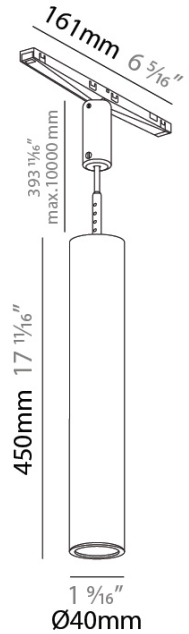

GENERAL
Series: Hangover Plug
Partner: Prolicht
Division: Architectural
Installation: Track
Product Type: Spots
Mounting Location: Ceiling
Light Distribution: Downlight

PHYSICAL
Aperture Sizes - Downlights: 1"
Shape: Cylinder
Diameter (mm): 40
Diameter (in): 1 9/16"
Height (mm): 450
Height (in): 17 11/16"
Fixture Finish: SSR / BKV / CWI / CRY / HAB / UFT / ITA / RUA / FTG / MYG / LOD / PUS / FRO / FUP / KIA / POP / BLS / SPG / MEY / GOH / CHC / COM / ABZ / JAG / OBR / MOS / ROR
Fixture Material: Aluminum
Cable Details: 2000mm/78 3/4" or 4000mm/157 1/2" Cable - Color Options: Black / White / Orange / Red / Green

ELECTRICAL
Input Wattage Range: 10 - 19 W
Lamp Type: LED (Zhaga Standard)
Input Wattage (W): 10
Total Output Wattage (W): 9.1
Dimming: Non-Dimmable
Driver Included: No
Driver Location: Remote
Driver Type: Constant Voltage - Universal
Driver Class: Class 2
Input Voltage (V): 48
Upon Request: 0-10V Dimming with Tridonic Bridge

LED
Delivered Lumen Range: 500 - 999 lm
Number of LEDs: 1
Color Temperature (°K): 2700 / 3000 / 3500 / 4000
Max. Delivered Lumen (lm): 684 / 716 / 742 / 759
Nominal Lumen (lm): 969 / 1014 / 1052 / 1075
CRI: >90 CRI
Lamp Life (hrs): 50000

OPTICAL
Beam Angle: 40 / 52

RATINGS AND CERTIFICATIONS
Certified By: Certified for North American Standards
IP rating: IP20