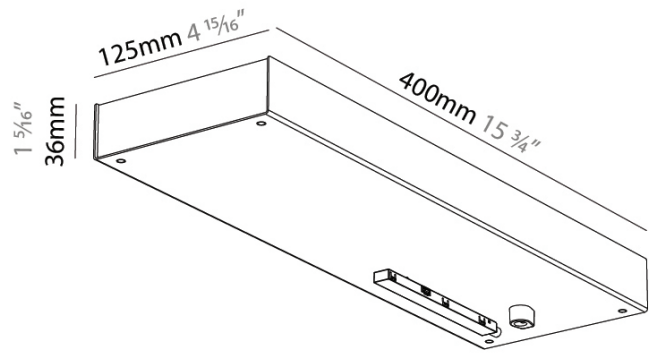

PROJECT	_____
TYPE	_____
NOTES	_____
QUANTITY	_____
DATE	_____

A3MINTRK-SUS-SYS COMPONENTS SUSPENSION

A3T306-

DESCRIPTION
Minimal Track - Suspension - Driver Box ON/OFF (max. 200W)

GENERAL
Series: Minimal Track
Partner: Prolicht
Division: Architectural
Installation: Suspension
Product Type: Linear Profiles
Mounting Location: Ceiling

PHYSICAL
Shape: Rectangle
Length (mm): 400
Length (in): 15 3/4
Width (mm): 125
Width (in): 4 15/16
Height (mm): 36
Height (in): 1 7/16
Fixture Finish: SSR / BKV / CWI / CRY / HAB / UFT / ITA / RUA / FTG / MYG / LOD / PUS / FRO / FUP / KIA / POP / BLS / SPG / MEY / GOH / CHC / COM / ABZ / JAG / OBR / MOS / ROR
Holder Finish: WHI / BLK
Fixture Material: Aluminum

RATINGS AND CERTIFICATIONS
Certified By: Certified for North American Standards
IP rating: IP20