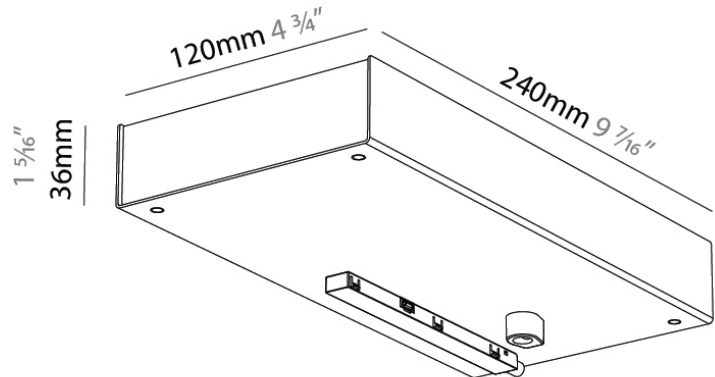

PROJECT
TYPE
NOTES
QUANTITY
DATE

A3MINTRK-SUS-SYS COMPONENTS SUSPENSION

A3T303-

DESCRIPTION

Minimal Track - Suspension - Driver Box Touchdim (max. 92W)

GENERAL

Series: Minimal Track
Brand: Prolicht
Division: Architectural
Mounting Type: Suspension
Mounting Location: Wall / Ceiling
Subcategory: Profile

PHYSICAL

Shape: Rectangle
Length (mm): 240
Length (in): 9 ⁷/₁₆
Width (mm): 120
Width (in): 4 ³/₄
Height (mm): 36
Height (in): 1 ⁷/₁₆

Fixture Finish: SSR / BKV / CWI / CRY / HAB / UFT / ITA / RUA / FTG / MYG / LOD / PUS / FRO / FUP / KIA / POP / BLS / SPG / MEY / GOH / GUM / CHC / COM / ABZ / JAG / OBR / MOS / ROR

Holder Finish: WHI / BLK

Fixture Material: Aluminum

RATINGS AND CERTIFICATIONS

Certified By: Certified for North American Standards

IP rating: IP20