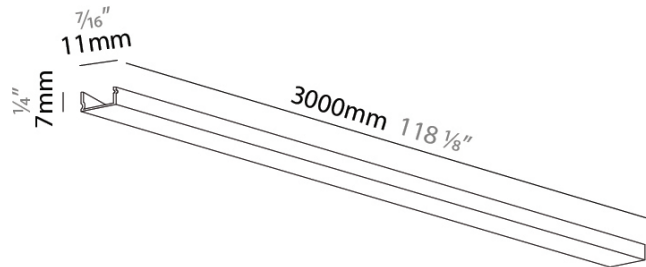

PROJECT	_____
TYPE	_____
NOTES	_____
QUANTITY	_____
DATE	_____

A3MINTRK-SUS-SYS COMPONENTS SUSPENSION

A3T298-

DESCRIPTION
Minimal Track - Suspension - Cover Strip for Profile - Black / White

GENERAL
Series: Minimal Track
Partner: Prolicht
Division: Architectural
Installation: Suspension
Product Type: Linear Profiles
Mounting Location: Ceiling

PHYSICAL
Shape: Rectangle
Length (mm): 3000
Length (in): 118 1/8
Width (mm): 14
Width (in): 9/16
Height (mm): 5
Height (in): 3/16
Fixture Finish: BLK / WHI
Fixture Material: Aluminum

RATINGS AND CERTIFICATIONS
Certified By: Certified for North American Standards
IP rating: IP20