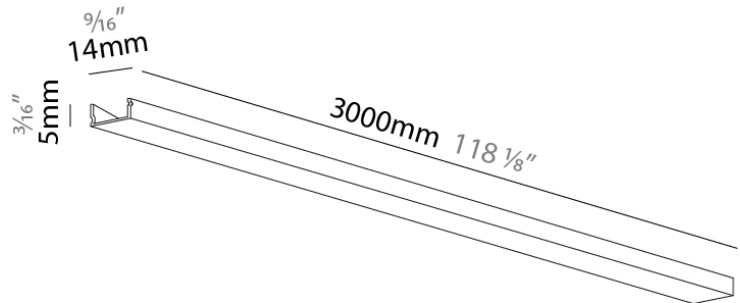

A3MINTRK-SUS-SYS COMPONENTS SUSPENSION

A3T298-

DESCRIPTION

Minimal Track - Suspension - Cover Strip for Profile - Black / White

GENERAL

Series: Minimal Track

Brand: Prolicht

Division: Architectural

Mounting Type: Suspension

Mounting Location: Wall / Ceiling

Subcategory: Profile

PHYSICAL

Shape: Rectangle

Length (mm): 3000

Length (in): 118 1/8

Width (mm): 14

Width (in): 9/16

Height (mm): 5

Height (in): 3/16

Fixture Finish: BLK / WHI

Fixture Material: Aluminum

RATINGS AND CERTIFICATIONS

Certified By: Certified for North American Standards

IP rating: IP20