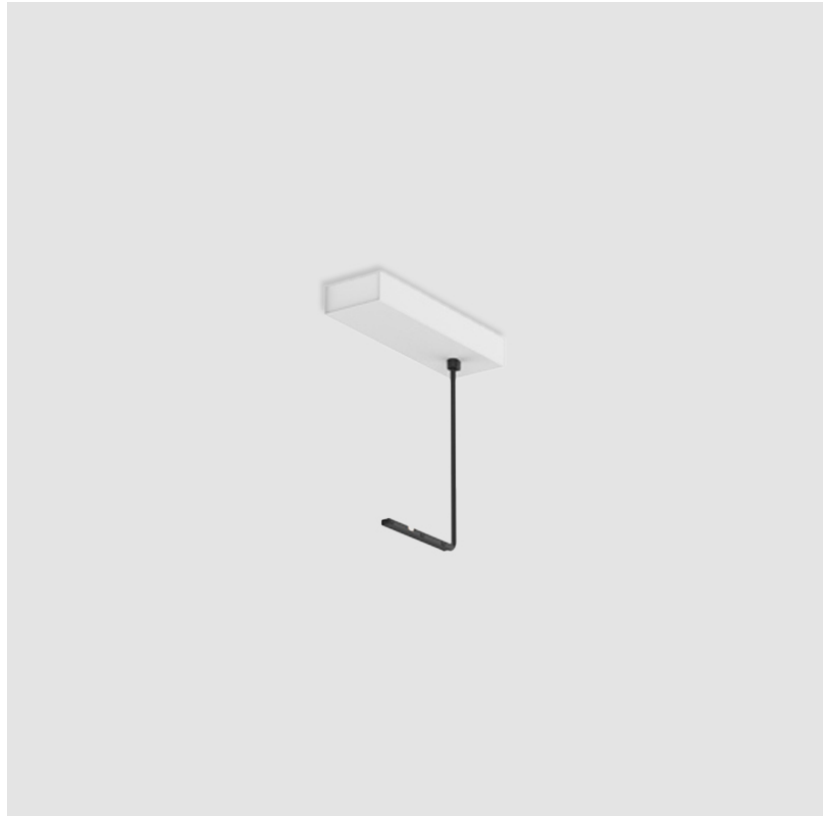

PROJECT
TYPE
NOTES
QUANTITY
DATE

A3MINTRK-SUS-SYS COMPONENTS SUSPENSION

A3T302-

DESCRIPTION

Minimal Track - Suspension - Driver Box ON/OFF (max. 96W)

GENERAL

Series: Minimal Track
Brand: Prolicht
Division: Architectural
Mounting Type: Suspension
Mounting Location: Wall / Ceiling
Subcategory: Profile

PHYSICAL

Shape: Rectangle
Length (mm): 240
Length (in): 9 ⁷/₁₆
Width (mm): 75
Width (in): 2 ¹⁵/₁₆
Height (mm): 36
Height (in): 1 ⁷/₁₆

Fixture Finish: SSR / BKV / CWI / CRY / HAB / UFT / ITA / RUA / FTG / MYG / LOD / PUS / FRO / FUP / KIA / POP / BLS / SPG / MEY / GOH / GUM / CHC / COM / ABZ / JAG / OBR / MOS / ROR

Holder Finish: WHI / BLK

Fixture Material: Aluminum

RATINGS AND CERTIFICATIONS

Certified By: Certified for North American Standards

IP rating: IP20