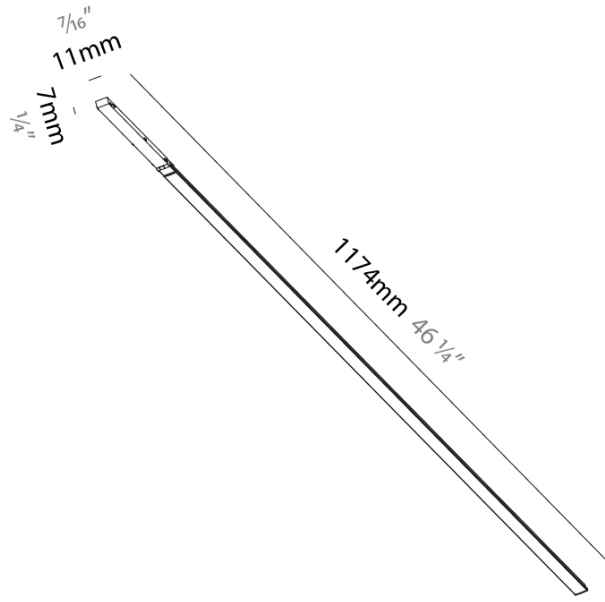

PROJECT _____
TYPE _____
NOTES _____
QUANTITY _____
DATE _____

A3MINTRK-SUS-SYS COMPONENTS SURFACE

A380677-

DESCRIPTION
Microline Insert for Minimal Track Suspension - L=1170mm / 46 1/16", LED 15.8W, max. 772lm, CRI90

GENERAL
Series: Microline _____
Partner: Prolicht _____
Division: Architectural _____
Installation: Surface _____
Product Type: Modular Systems _____
Mounting Location: Wall / Ceiling _____
Light Distribution: Direct _____

PHYSICAL
Shape: Rectangle _____
Length (mm): 1174 _____
Length (in): 46 1/16" _____
Width (mm): 11 _____
Width (in): 7/16" _____
Height (mm): 7 _____
Height (in): 1/4" _____
Fixture Material: Aluminum _____

ELECTRICAL
Input Wattage Range: 10 - 19 W _____
Lamp Type: LED (Zhaga Standard) _____
Input Wattage (W): 16 _____
Total Output Wattage (W): 14.6 _____
Dimming: Non-Dimmable _____
Driver Included: No _____
Driver Location: Remote _____
Driver Type: Constant Voltage - Universal _____
Driver Class: Class 2 _____
Input Voltage (V): 48 _____
Upon Request: 0-10V Dimming with Tridonic Bridge _____

LED
Delivered Lumen Range: 500 - 999 lm _____
Color Temperature (°K): 2700 / 3000 _____
Max. Delivered Lumen (lm): 772 / 858 _____
Nominal Lumen (lm): 772 / 858 _____
CRI: >90 CRI _____
Lamp Life (hrs): 50000 _____

OPTICAL
Beam Angle: 116 _____

RATINGS AND CERTIFICATIONS
Certified By: Certified for North American Standards _____
IP rating: IP20 _____