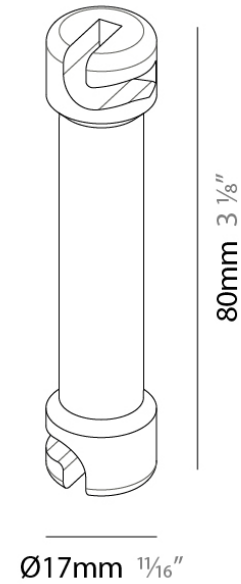

PROJECT	
TYPE	
NOTES	
QUANTITY	
DATE	

A3MINTRK-SUS-SYS COMPONENTS TRACK

A3T325-

DESCRIPTION

Minimal Track - Suspended Cable Roller

GENERAL

Series: Minimal Track

Brand: Prolicht

Division: Architectural

Mounting Type: Track

Mounting Location: Ceiling

PHYSICAL

Diameter (mm): 17

Diameter (in): 11/16

Height (mm): 80

Height (in): 3 1/8

Weight (kg): 0.032

Weight (lbs): 0.005

Fixture Finish: SSR / BKV / CWI / CRY / HAB / UFT / ITA / RUA / FTG / MYG / LOD / PUS / FRO / FUP / KIA / POP / BLS / SPG / MEY / GOH / GUM / CHC / COM / ABZ / JAG / OBR / MOS / ROR

Fixture Material: Aluminum

RATINGS AND CERTIFICATIONS

Certified By: Certified for North American Standards

IP rating: IP20