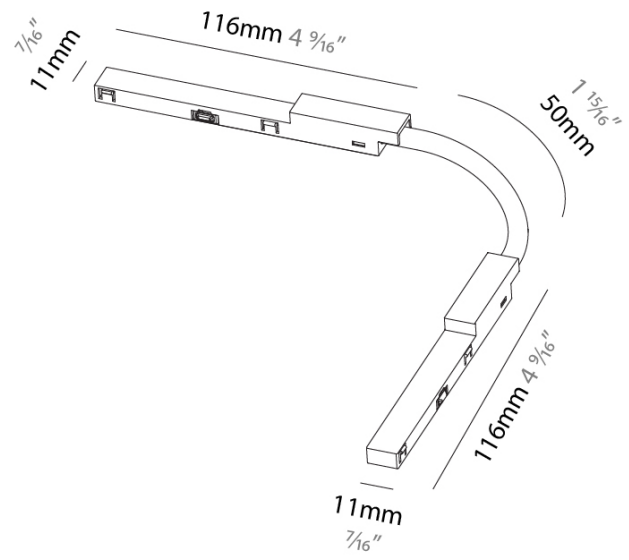

PROJECT	_____
TYPE	_____
NOTES	_____
QUANTITY	_____
DATE	_____

A3MINTRK-SUS-SYS COMPONENTS

A3T149-

DESCRIPTION
Minimal Track / Code System - Flexible Connector- 108mm / 4 1/4" x 108mm / 4 1/4" - Black

GENERAL
Series: Minimal Track
Partner: Prolicht
Division: Architectural

PHYSICAL
Shape: Rectangle
Length (mm): 116 x 116
Length (in): 4 9/16"
Width (mm): 11
Width (in): 7/16"
Height (mm): 12
Height (in): 1/2"
Fixture Finish: BLK / WHI
Fixture Material: Aluminum

RATINGS AND CERTIFICATIONS
Certified By: Certified for North American Standards
IP rating: IP20