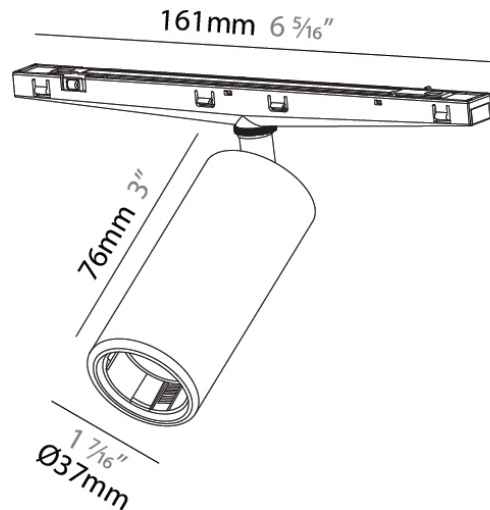

PROJECT	
TYPE	
NOTES	
QUANTITY	
DATE	

A3MINTRK-SUS-SYS COMPONENTS TRACK

A380672-

DESCRIPTION

Imagine Micro Flex Insert for Minimal Track Suspension - Ø37mm/1 7/16" x 100mm/3 15/16" - 7.1W LED, 48V, Adjustable - CRI:90 - Beam: 14° / 20° / 52°

GENERAL

Series: Imagine Micro Flex
Brand: Prolicht
Division: Architectural
Mounting Type: Track
Mounting Location: Ceiling
Subcategory: Modular Systems

PHYSICAL

Shape: Cylinder
Diameter (mm): 37
Diameter (in): 1 7/16
Height (mm): 100
Height (in): 3 15/16
Light Distribution: Direct
Fixture Finish: SSR / BKV / CWI / CRY / HAB / UFT / ITA / RUA / FTG / MYG / LOD / PUS / FRO / FUP / KIA / POP / BLS / SPG / MEY / GOH / GUM / CHC / COM / ABZ / JAG / OBR / MOS / ROR
Holder Finish: WHI / BLK
Fixture Material: Aluminum

ELECTRICAL

Input Wattage Range: 1 - 9 W
Lamp Type: LED (Zhaga Standard)
Input Wattage (W): 6
Total Output Wattage (W): 5.4
Dimming: Non-Dimmable
Driver Included: No
Driver Location: Remote
Driver Type: Constant Voltage - Universal
Driver Class: Class 2
Input Voltage (V): 48
Upon Request: 0-10V Dimming with Tridonic Bridge

LED

Delivered Lumen Range: 100 - 499 lm
Color Temperature (°K): 2700 / 3000 / 4000
Max. Delivered Lumen (lm): 328 / 342 / 362
Nominal Lumen (lm): 607 / 634 / 671
CRI: >90 CRI
Lamp Life (hrs): 50000

OPTICAL

Beam Angle: 14, 20, 52
Adjustability: Rotational 350°; Tilt 90°

RATINGS AND CERTIFICATIONS

Certified By: Certified for North American Standards
IP rating: IP20