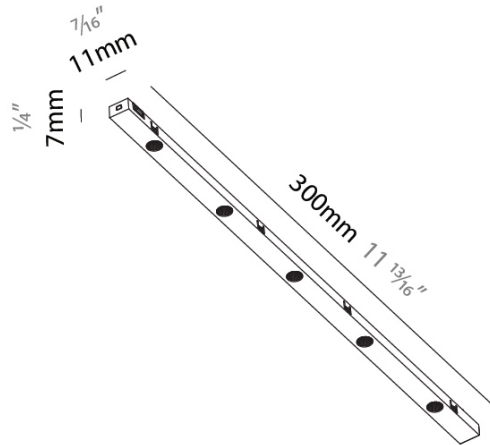

A3MINTRK-SUS-SYS COMPONENTS TRACK

A380674-

DESCRIPTION
Magiq Micro Insert for Minimal Track Suspension - 4.9W LED
(Zhaga Standard) - 2700K / 3000K / 4000K Max. 365lm, Beam
Angle 54

GENERAL
Series: Magiq Micro
Partner: Prolicht
Division: Architectural
Installation: Track
Light Distribution: Direct

PHYSICAL
Shape: Rectangle
Length (mm): 300
Length (in): 11 13/16
Width (mm): 11
Width (in): 7/16
Height (mm): 7
Height (in): 1/4
Fixture Finish: BLK / WHI
Fixture Material: Aluminum Die Cast

ELECTRICAL
Input Wattage Range: 1 - 9 W
Lamp Type: LED
Input Wattage (W): 5
Total Output Wattage (W): 4.6
Dimming: Non-Dimmable
Driver Included: No
Driver Location: Remote
Driver Type: Constant Voltage - Universal
Driver Class: Class 2
Input Voltage (V): 48
Upon Request: 0-10V Dimming with Tridonic Bridge

LED
Delivered Lumen Range: 100 - 499 lm
Color Temperature (*K): 2700 / 3000 / 4000
Max. Delivered Lumen (lm): 370 / 384 / 417
Nominal Lumen (lm): 370 / 384 / 417
CRI: >90 CRI
Lamp Life (hrs): 50000

OPTICAL
Beam Angle: 54

RATINGS AND CERTIFICATIONS
Certified By: CSA Certified to UL and CSA Standards
IP rating: IP20