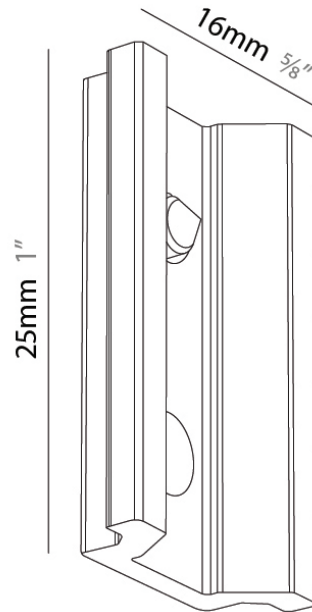

A3MINTRK-SUS-SYS COMPONENTS SUSPENSION

A3T300-

DESCRIPTION

Minimal Track - Suspension - Short Pendant Bracket with Countersunk Hole for Suspensions

GENERAL

Series: Minimal Track _____

Brand: Prolicht _____

Division: Architectural _____

Mounting Type: Suspension _____

Mounting Location: Wall / Ceiling _____

Subcategory: Profile _____

PHYSICAL

Shape: Rectangle _____

Length (mm): 25 _____

Length (in): 1 _____

Width (mm): 15.6 _____

Width (in): 5/8 _____

Height (mm): 6 _____

Height (in): 1/4 _____

Fixture Finish: BLK / WHI _____

Fixture Material: Aluminum _____

RATINGS AND CERTIFICATIONS

Certified By: Certified for North American Standards _____

IP rating: IP20 _____