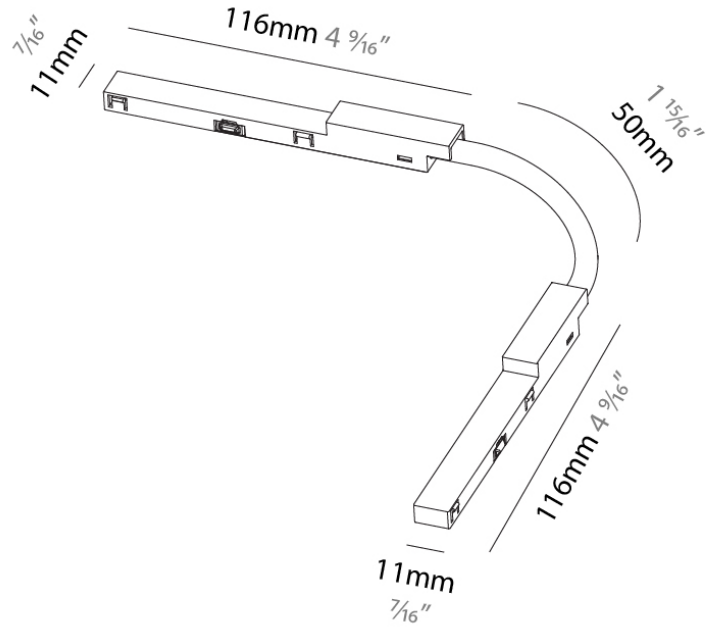

PROJECT	_____
TYPE	_____
NOTES	_____
QUANTITY	_____
DATE	_____

A3MINTRK-SUS-SYS COMPONENTS

A3T149-

DESCRIPTION

Minimal Track / Code System - Flexible Connector- 108mm / 4 1/4" x 108mm / 4 1/4" - Black

GENERAL

Series: Minimal Track _____
Brand: Prolicht _____
Division: Architectural _____

PHYSICAL

Shape: Rectangle _____
Length (mm): 116 x 116 _____
Length (in): 4 9/16 _____
Width (mm): 11 _____
Width (in): 7/16 _____
Height (mm): 12 _____
Height (in): 1/2 _____
Fixture Finish: BLK / WHI _____
Fixture Material: Aluminum _____

RATINGS AND CERTIFICATIONS

Certified By: Certified for North American Standards _____
IP rating: IP20 _____