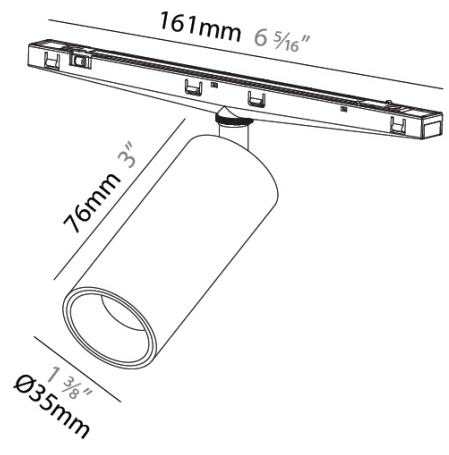

A380671-

DESCRIPTION
Imagine Micro Insert for Minimal Track Suspension - 35mm/1 3/8" x 90mm/2 5/8" - 9.8W LED, 2700K / 3000K / 3500K / 4000K - 48V, Adjustable - Non-Dimmg / DALI Dim, CRI:90 - Beam: 22° / 36° / 62°

GENERAL
Series: Imagine Micro
Partner: Prolicht
Division: Architectural
Installation: Track
Product Type: Modular Systems
Mounting Location: Ceiling
Light Distribution: Direct

PHYSICAL
Aperture Sizes - Downlights: 1"
Shape: Cylinder
Diameter (mm): 35
Diameter (in): 1 3/8
Height (mm): 90
Height (in): 3 5/16
Fixture Finish: SSR / BKV / CWI / CRY / HAB / UFT / ITA / RUA / FTG / MYG / LOD / PUS / FRO / FUP / KIA / POP / BLS / SPG / MEY / GOH / CHC / COM / ABZ / JAG / OBR / MOS / ROR
Holder Finish: WHI / BLK
Fixture Material: Aluminum

ELECTRICAL
Input Wattage Range: 10 - 19 W
Lamp Type: LED (Zhaga Standard)
Input Wattage (W): 9
Total Output Wattage (W): 8.2
Dimming: Non-Dimmable
Driver Included: No
Driver Location: Remote
Driver Type: Constant Voltage - Universal
Driver Class: Class 2
Input Voltage (V): 48
Upon Request: 0-10V Dimming with Tridonic Bridge

LED
Delivered Lumen Range: 500 - 999 lm
Color Temperature (°K): 2700 / 3000 / 3500 / 4000
Max. Delivered Lumen (lm): 554 / 590 / 620 / 636
Nominal Lumen (lm): 750 / 800 / 840 / 861
CRI: >90 CRI
Lamp Life (hrs): 50000

OPTICAL
Beam Angle: 22, 36, 62
Adjustability: Rotational 350°; Tilt 90°

RATINGS AND CERTIFICATIONS
Certified By: Certified for North American Standards
IP rating: IP20