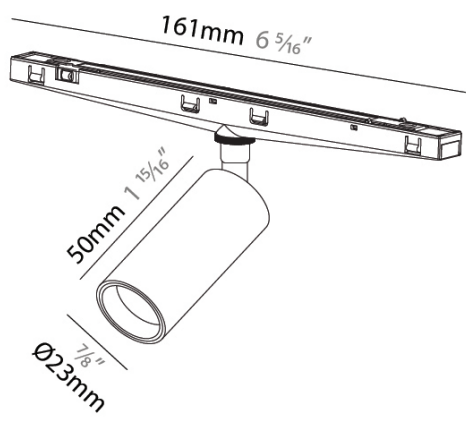

DESCRIPTION
Imagine Micro Insert for Minimal Track Suspension - 23mm / 7/8" x 66mm / 2 5/8" - 4.4W LED, 2700K / 3000K / 3500K / 4000K - 48 - Non-Dimming / Dali Dim - Adjustable - CRI:90 - Beam: 26° / 28° / 38° / 46° / 64°

GENERAL
Series: Imagine Micro
Partner: Prolicht
Division: Architectural
Installation: Track
Product Type: Modular Systems
Mounting Location: Ceiling
Light Distribution: Direct

PHYSICAL
Aperture Sizes - Downlights: 1"
Shape: Cylinder
Diameter (mm): 23
Diameter (in): 7/8
Height (mm): 66
Height (in): 2 5/8
Fixture Finish: SSR / BKV / CWI / CRY / HAB / UFT / ITA / RUA / FTG / MYG / LOD / PUS / FRO / FUP / KIA / POP / BLS / SPG / MEY / GOH / CHC / COM / ABZ / JAG / OBR / MOS / ROR
Holder Finish: WHI / BLK
Fixture Material: Aluminum

ELECTRICAL
Input Wattage Range: 1 - 9 W
Lamp Type: LED (Zhaga Standard)
Input Wattage (W): 4
Total Output Wattage (W): 3.6
Dimming: Non-Dimmable
Driver Included: No
Driver Location: Remote
Driver Type: Constant Voltage - Universal
Driver Class: Class 2
Input Voltage (V): 48
Upon Request: 0-10V Dimming with Tridonic Bridge

LED
Delivered Lumen Range: 100 - 499 lm
Color Temperature (°K): 2700 / 3000 / 3500 / 4000
Max. Delivered Lumen (lm): 252 / 271 / 315 / 290
Nominal Lumen (lm): 295 / 317 / 368 / 339
CRI: >90 CRI
Lamp Life (hrs): 50000

OPTICAL
Beam Angle: 26, 28, 38, 46, 64
Adjustability: Rotational 350°; Tilt 90°

RATINGS AND CERTIFICATIONS
Certified By: Certified for North American Standards
IP rating: IP20