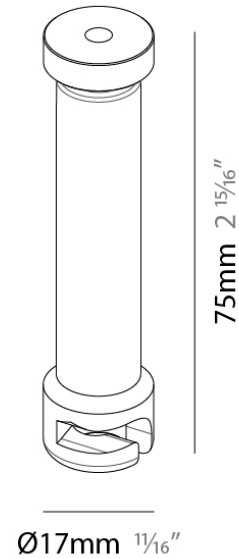

PROJECT
TYPE
NOTES
QUANTITY
DATE

A3MINTRK-SUS-SYS COMPONENTS TRACK

A3T143-

DESCRIPTION
Minimal Track Suspended Cable Roller

GENERAL
Series: Minimal Track
Brand: Prolicht
Division: Architectural
Mounting Type: Track
Mounting Location: Ceiling
Subcategory: Modular Systems

PHYSICAL
Diameter (mm): 17
Diameter (in): 11/16
Height (mm): 75
Height (in): 2 15/16
Weight (kg): 0.02
Weight (lbs): 0.044
Fixture Finish: SSR / BKV / CWI / CRY / HAB / UFT / ITA / RUA / FTG / MYG / LOD / PUS / FRO / FUP / KIA / POP / BLS / SPG / MEY / GOH / GUM / CHC / COM / ABZ / JAG / OBR / MOS / ROR
Fixture Material: Aluminum

OPTICAL
Adjustability: Fixed

RATINGS AND CERTIFICATIONS
Certified By: Certified for North American Standards
IP rating: IP20