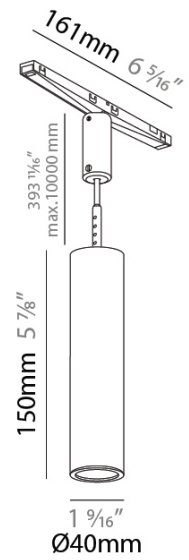

A380662-

DESCRIPTION
Hangover Plug Insert for Minimal Track Suspension - Ø40mm / 1 9/16" x 150mm / 5 7/8" - 9.8W LED (Zhaga Standard) - 48V - 2700K / 3000K / 3500K / 4000K - Lens 40° / 52° - Shine Ring - CRI: 90

GENERAL
Series: Hangover Plug
Partner: Prolicht
Division: Architectural
Installation: Track
Product Type: Spots
Mounting Location: Ceiling
Light Distribution: Downlight

PHYSICAL
Aperture Sizes - Downlights: 1"
Shape: Cylinder
Diameter (mm): 40
Diameter (in): 1 9/16
Height (mm): 150
Height (in): 5 7/8
Fixture Finish: SSR / BKV / CWI / CRY / HAB / UFT / ITA / RUA / FTG / MYG / LOD / PUS / FRO / FUP / KIA / POP / BLS / SPG / MEY / GOH / CHC / COM / ABZ / JAG / OBR / MOS / ROR
Fixture Material: Aluminum
Cable Details: 2000mm/78 3/4" or 4000mm/157 1/2" Cable - Color Options: Black / White / Orange / Red / Green

ELECTRICAL
Input Wattage Range: 10 - 19 W
Lamp Type: LED (Zhaga Standard)
Input Wattage (W): 10
Total Output Wattage (W): 9.1
Dimming: Non-Dimmable
Driver Included: No
Driver Location: Remote
Driver Type: Constant Voltage - Universal
Driver Class: Class 2
Input Voltage (V): 48

LED
Delivered Lumen Range: 500 - 999 lm
Number of LEDs: 1
Color Temperature (°K): 2700 / 3000 / 3500 / 4000
Max. Delivered Lumen (lm): 684 / 716 / 742 / 759
Nominal Lumen (lm): 969 / 1014 / 1052 / 1075
CRI: >90 CRI
Lamp Life (hrs): 50000

OPTICAL
Optic°: 40 / 52

RATINGS AND CERTIFICATIONS
Certified By: Certified for North American Standards
IP rating: IP20