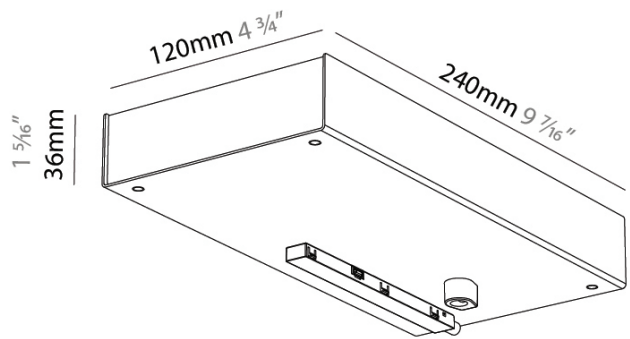

PROJECT _____
TYPE _____
NOTES _____
QUANTITY _____
DATE _____

A3MINTRK-SUS-SYS COMPONENTS SUSPENSION

A3T303-

DESCRIPTION
Minimal Track - Suspension - Driver Box Touchdim (max. 92W)

GENERAL
Series: Minimal Track
Partner: Prolicht
Division: Architectural
Installation: Suspension
Product Type: Linear Profiles
Mounting Location: Ceiling

PHYSICAL
Shape: Rectangle
Length (mm): 240
Length (in): 9 7/16
Width (mm): 120
Width (in): 4 3/4
Height (mm): 36
Height (in): 1 5/16
Fixture Finish: SSR / BKV / CWI / CRY / HAB / UFT / ITA / RUA / FTG / MYG / LOD / PUS / FRO / FUP / KIA / POP / BLS / SPG / MEY / GOH / CHC / COM / ABZ / JAG / OBR / MOS / ROR
Holder Finish: WHI / BLK
Fixture Material: Aluminum

RATINGS AND CERTIFICATIONS
Certified By: Certified for North American Standards
IP rating: IP20