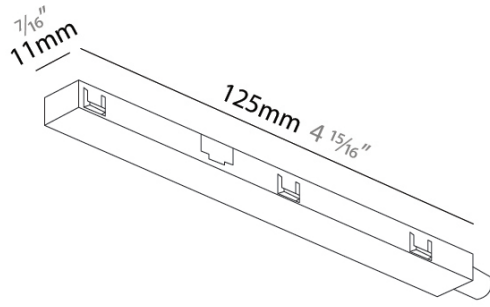

PROJECT _____
TYPE _____
NOTES _____
QUANTITY _____
DATE _____

A3MINTRK-SUS-SYS COMPONENTS

A3T145-

DESCRIPTION
Minimal Track / Code System - Central Feed Unit with 2500mm supply cable

GENERAL

Series: Minimal Track _____
Partner: Prolicht _____
Division: Architectural _____

PHYSICAL

Shape: Rectangle _____
Length (mm): 116 _____
Length (in): 4 ⁹/₁₆ _____
Width (mm): 11 _____
Width (in): 7/16 _____
Height (mm): 12 _____
Height (in): 1/2 _____
Fixture Finish: BLK / WHI _____
Fixture Material: Aluminum _____
Cable Details: 2500mm Supply Cable _____

RATINGS AND CERTIFICATIONS

Certified By: Certified for North American Standards _____
IP rating: IP20 _____