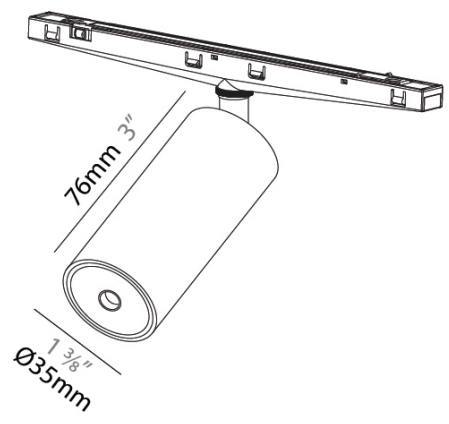

A380673-

DESCRIPTION
Imagine Micro Dot Insert for Minimal Track Suspension -
35mm/1 3/8" x 90mm/2 5/8" - 6.4W LED, 2700K / 3000K / 3500K /
4000K, 48V, Adjustable, Non-Dimming / Dali Dim, CRI:90 - Beam:
34° / 52°

GENERAL
Series: Imagine Micro Dot
Partner: Prolicht
Division: Architectural
Installation: Track
Product Type: Modular Systems
Mounting Location: Ceiling
Light Distribution: Direct

PHYSICAL
Aperture Sizes - Downlights: 1"
Shape: Cylinder
Diameter (mm): 35
Diameter (in): 1 3/8
Height (mm): 90
Height (in): 3 5/16
Fixture Finish: SSR / BKV / CWI / CRY / HAB / UFT / ITA / RUA / FTG /
MYG / LOD / PUS / FRO / FUP / KIA / POP / BLS / SPG / MEY / GOH /
CHC / COM / ABZ / JAG / OBR / MOS / ROR
Holder Finish: WHI / BLK
Fixture Material: Aluminum

ELECTRICAL
Input Wattage Range: 1 - 9 W
Lamp Type: LED (Zhaga Standard)
Input Wattage (W): 6
Total Output Wattage (W): 5.4
Dimming: Non-Dimmable
Driver Included: No
Driver Location: Remote
Driver Type: Constant Voltage - Universal
Driver Class: Class 2
Input Voltage (V): 48
Upon Request: 0-10V Dimming with Tridonic Bridge

LED
Delivered Lumen Range: 500 - 999 lm
Color Temperature (°K): 2700 / 3000 / 4000
Max. Delivered Lumen (lm): 235 / 252 / 270
Nominal Lumen (lm): 372 / 399 / 427
CRI: >90 CRI
Lamp Life (hrs): 50000

OPTICAL
Beam Angle: 34, 52
Adjustability: Rotational 350°; Tilt 90°

RATINGS AND CERTIFICATIONS
Certified By: Certified for North American Standards
IP rating: IP20