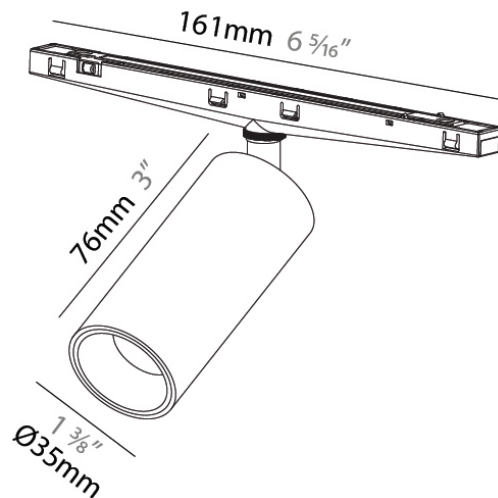

A380671-

DESCRIPTION

Imagine Micro Insert for Minimal Track Suspension - 35mm/1 3/8" x 90mm/2 5/8" - 9.8W LED, 2700K / 3000K / 3500K / 4000K - 48V, Adjustable - Non-Dimmable / Dali Dim, CRI:90 - Beam: 22° / 36° / 62°

GENERAL

Series: Imagine Micro

Brand: Prolicht

Division: Architectural

Mounting Type: Track

Mounting Location: Ceiling

Subcategory: Modular Systems

PHYSICAL

Shape: Cylinder

Diameter (mm): 35

Diameter (in): 1 3/8

Height (mm): 90

Height (in): 3 9/16

Light Distribution: Direct

Fixture Finish: SSR / BKV / CWI / CRY / HAB / UFT / ITA / RUA / FTG / MYG / LOD / PUS / FRO / FUP / KIA / POP / BLS / SPG / MEY / GOH / GUM / CHC / COM / ABZ / JAG / OBR / MOS / ROR

Holder Finish: WHI / BLK

Fixture Material: Aluminum

ELECTRICAL

Input Wattage Range: 10 - 19 W

Lamp Type: LED (Zhaga Standard)

Input Wattage (W): 9

Total Output Wattage (W): 8.2

Dimming: Non-Dimmable

Driver Included: No

Driver Location: Remote

Driver Type: Constant Voltage - Universal

Driver Class: Class 2

Input Voltage (V): 48

Upon Request: 0-10V Dimming with Tridonic Bridge

LED

Delivered Lumen Range: 500 - 999 lm

Color Temperature (°K): 2700 / 3000 / 3500 / 4000

Max. Delivered Lumen (lm): 554 / 590 / 620 / 636

Nominal Lumen (lm): 750 / 800 / 840 / 861

CRI: >90 CRI

Lamp Life (hrs): 50000

OPTICAL

Beam Angle: 22, 36, 62

Adjustability: Rotational 350°; Tilt 90°

RATINGS AND CERTIFICATIONS

Certified By: Certified for North American Standards

IP rating: IP20