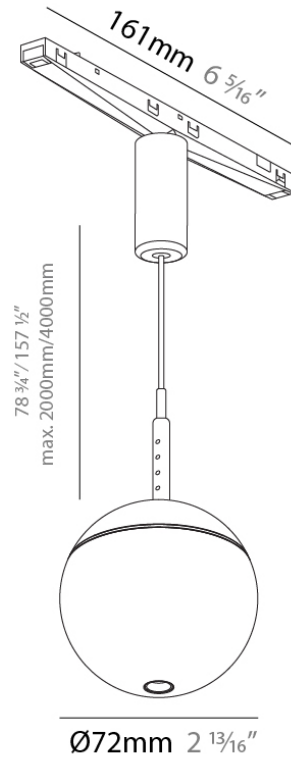

GENERAL

Series: Snooker
Brand: Prolicht
Division: Architectural
Mounting Type: Track
Mounting Location: Ceiling
Subcategory: Modular Systems

PHYSICAL

Shape: Round
Diameter (mm): 72
Diameter (in): 2 ¹³/₁₆
Height (mm): 71
Height (in): 2 ¹³/₁₆
Light Distribution: Direct
Fixture Finish: SSR / BKV / CWI / CRY / HAB / UFT / ITA / RUA / FTG / MYG / LOD / PUS / FRO / FUP / KIA / POP / BLS / SPG / MEY / GOH / GUM / CHC / COM / ABZ / JAG / OBR / MOS / ROR
Holder Finish: WHI / BLK
Accent Finish: NOR / OPL / YEL / ORA / RED / BLU / GRN
Fixture Material: Aluminum
Cable Details: 2000mm/78 3/4" or 4000mm/157 1/2" Cable - Color Options: Black / White / Orange / Red / Green

ELECTRICAL

Input Wattage Range: 1 - 9 W
Lamp Type: LED (Zhaga Standard)
Input Wattage (W): 6.4
Dimming: Non-Dimmable / 0-10V Dimming
Driver Included: No
Driver Location: Integrated
Driver Type: Constant Voltage - Universal
Driver Class: Class 2
Input Voltage (V): 48
Constant Current (mA): 500
Upon Request: 0-10V Dimming with Tridonic Bridge

LED

Delivered Lumen Range: 100 - 499 lm
Color Temperature (°K): 2700 / 3000 / 3500 / 4000
Max. Delivered Lumen (lm): 310 / 328 / 347 / 356
Nominal Lumen (lm): 460 / 487 / 514 / 528
CRI: >90 CRI
Lamp Life (hrs): 50000

OPTICAL

Beam Angle: 32 / 58
Adjustability: Fixed

RATINGS AND CERTIFICATIONS

Certified By: Certified for North American Standards
IP rating: IP20