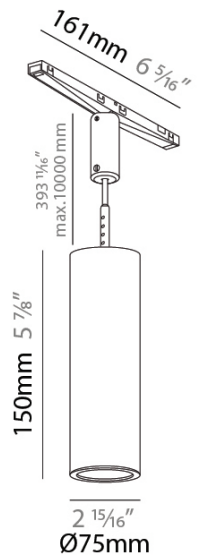

GENERAL
Series: Hangover Plug
Partner: Prolicht
Division: Architectural
Installation: Track
Product Type: Modular Systems
Mounting Location: Ceiling
Light Distribution: Direct / Indirect

PHYSICAL
Aperture Sizes - Downlights: 2"
Shape: Cylinder
Diameter (mm): 75
Diameter (in): 2 15/16"
Height (mm): 150
Height (in): 5 7/8"
Weight (kg): 0.481
Weight (lbs): 1.06
Fixture Finish: SSR / BKV / CWI / CRY / HAB / UFT / ITA / RUA / FTG / MYG / LOD / PUS / FRO / FUP / KIA / POP / BLS / SPG / MEY / GOH / CHC / COM / ABZ / JAG / OBR / MOS / ROR
Holder Finish: WHI / BLK
Accent Finish: OPL / YEL / ORA / RED / BLU / GRN
Fixture Material: Aluminum
Cable Details: 2000mm/78 3/4" or 4000mm/157 1/2" Cable - Color Options: Black / White / Orange / Red / Green

ELECTRICAL
Input Wattage Range: 20 - 29 W
Lamp Type: LED (Zhaga Standard)
Input Wattage (W): 20
Total Output Wattage (W): 18.2
Dimming: Non-Dimmable
Driver Included: No
Driver Location: Remote
Driver Type: Constant Voltage - Universal
Driver Class: Class 2
Input Voltage (V): 48
Upon Request: 0-10V Dimming with Tridonic Bridge

LED
Delivered Lumen Range: 1000 - 2999 lm
Color Temperature (°K): 2700 / 3000 / 3500 / 4000
Max. Delivered Lumen (lm): Max. 1826
CRI: >90 CRI
Lamp Life (hrs): 50000

OPTICAL
Optic°: 18 / 36 / 56
Adjustability: Fixed

RATINGS AND CERTIFICATIONS
Certified By: Certified for North American Standards
IP rating: IP20