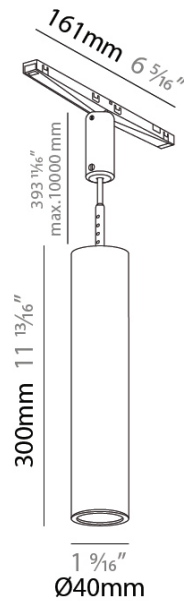

GENERAL

Series: Hangover Plug
Partner: Prolicht
Division: Architectural
Installation: Track
Product Type: Spots
Mounting Location: Ceiling
Light Distribution: Downlight

PHYSICAL

Aperture Sizes - Downlights: 1"
Shape: Cylinder
Diameter (mm): 40
Diameter (in): 1 9/16
Height (mm): 300
Height (in): 11 13/16
Fixture Finish: SSR / BKV / CWI / CRY / HAB / UFT / ITA / RUA / FTG / MYG / LOD / PUS / FRO / FUP / KIA / POP / BLS / SPG / MEY / GOH / CHC / COM / ABZ / JAG / OBR / MOS / ROR
Fixture Material: Aluminum
Cable Details: 2000mm/78 3/4" or 4000mm/157 1/2" Cable - Color Options: Black / White / Orange / Red / Green

ELECTRICAL

Input Wattage Range: 10 - 19 W
Lamp Type: LED (Zhaga Standard)
Input Wattage (W): 10
Total Output Wattage (W): 9.1
Dimming: Non-Dimmable
Driver Included: No
Driver Location: Remote
Driver Type: Constant Voltage - Universal
Driver Class: Class 2
Input Voltage (V): 48
Upon Request: 0-10V Dimming with Tridonic Bridge

LED

Delivered Lumen Range: 500 - 999 lm
Number of LEDs: 1
Color Temperature (°K): 2700 / 3000 / 3500 / 4000
Max. Delivered Lumen (lm): 684 / 716 / 742 / 759
Nominal Lumen (lm): 969 / 1014 / 1052 / 1075
CRI: >90 CRI
Lamp Life (hrs): 50000

OPTICAL

Beam Angle: 40 / 52

RATINGS AND CERTIFICATIONS

Certified By: Certified for North American Standards
IP rating: IP20