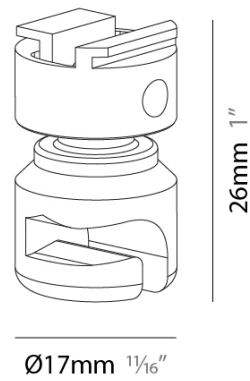

PROJECT _____
TYPE _____
NOTES _____
QUANTITY _____
DATE _____

A3MINTRK-SUS-SYS COMPONENTS TRACK

A3T323-

DESCRIPTION
Minimal Track cable loop

GENERAL
Series: Minimal Track
Partner: Prolicht
Division: Architectural
Installation: Track
Product Type: Modular Systems
Mounting Location: Ceiling

PHYSICAL
Diameter (mm): 17
Diameter (in): 11/16
Height (mm): 25
Height (in): 1
Weight (kg): 0.011
Weight (lbs): 0.024
Fixture Finish: SSR / BKV / CWI / CRY / HAB / UFT / ITA / RUA / FTG / MYG / LOD / PUS / FRO / FUP / KIA / POP / BLS / SPG / MEY / GOH / CHC / COM / ABZ / JAG / OBR / MOS / ROR
Fixture Material: Aluminum

OPTICAL
Adjustability: Fixed

RATINGS AND CERTIFICATIONS
Certified By: Certified for North American Standards
IP rating: IP20