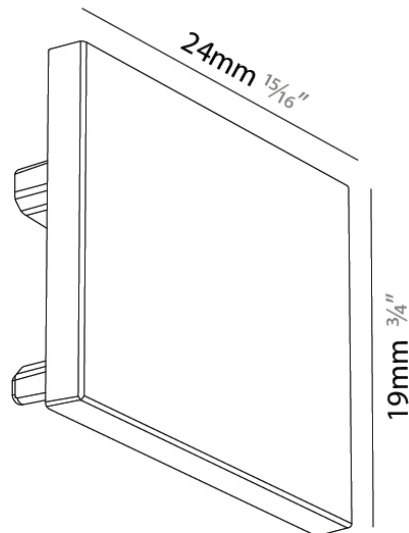

A3MINTRK-SUS-SYS COMPONENTS SUSPENSION

A3T312-

DESCRIPTION

Minimal Track - Suspension - End Cap - Black / White

GENERAL

Series: Minimal Track

Brand: Prolicht

Division: Architectural

Mounting Type: Suspension

Mounting Location: Wall / Ceiling

Subcategory: Profile

PHYSICAL

Shape: Rectangle

Width (mm): 19

Width (in): 3/4

Height (mm): 24

Depth (mm): 9

Height (in): 15/16

Depth (in): 3/8

Fixture Finish: BLK / WHI

Fixture Material: Aluminum

ELECTRICAL

Input Wattage Range: 30 - 49 W

Total Output Wattage (W): 40

Dimming: Non-Dimmable

Driver Included: No

Driver Location: Remote

Driver Type: Constant Voltage - Universal

Driver Class: Class 2

Input Voltage (V): 120 - 277

Output Voltage (V): 48

Upon Request: 0-10V Dimming with Tridonic Bridge

RATINGS AND CERTIFICATIONS

Certified By: Certified for North American Standards

IP rating: IP20