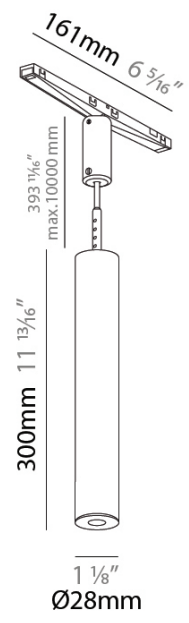

GENERAL
Series: Hangover Plug
Partner: Prolicht
Division: Architectural
Installation: Track
Product Type: Modular Systems
Mounting Location: Ceiling
Light Distribution: Direct

PHYSICAL
Aperture Sizes - Downlights: 1"
Shape: Cylinder
Diameter (mm): 28
Diameter (in): 1 1/8
Height (mm): 300
Height (in): 11 13/16
Weight (kg): 0.24
Weight (lbs): 0.529
Fixture Finish: SSR / BKV / CWI / CRY / HAB / UFT / ITA / RUA / FTG /
MYG / LOD / PUS / FRO / FUP / KIA / POP / BLS / SPG / MEY / GOH /
CHC / COM / ABZ / JAG / OBR / MOS / ROR
Holder Finish: WHI / BLK
Fixture Material: Aluminum
Cable Details: 2000mm/78 3/4" or 4000mm/157 1/2" Cable - Color
Options: Black / White / Orange / Red / Green

ELECTRICAL
Input Wattage Range: 1 - 9 W
Lamp Type: LED (Zhaga Standard)
Input Wattage (W): 6
Total Output Wattage (W): 5.4
Dimming: Non-Dimmable
Driver Included: No
Driver Location: Remote
Driver Type: Constant Voltage - Universal
Driver Class: Class 2
Input Voltage (V): 48
Upon Request: 0-10V Dimming with Tridonic Bridge

LED
Delivered Lumen Range: 100 - 499 lm
Color Temperature (°K): 2700 / 3000 / 3500 / 4000
Max. Delivered Lumen (lm): 310 / 328 / 347 / 356
Nominal Lumen (lm): 460 / 487 / 514 / 528
CRI: >90 CRI
Lamp Life (hrs): 50000

OPTICAL
Beam Angle: 32 / 58

RATINGS AND CERTIFICATIONS
Certified By: Certified for North American Standards
IP rating: IP20