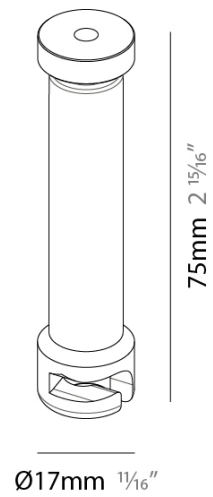

PROJECT _____
TYPE _____
NOTES _____
QUANTITY _____
DATE _____

A3MINTRK-SUS-SYS COMPONENTS TRACK

A3T143-

DESCRIPTION
Minimal Track Suspended Cable Roller

GENERAL
Series: Minimal Track
Partner: Prolicht
Division: Architectural
Installation: Track
Product Type: Modular Systems
Mounting Location: Ceiling

PHYSICAL
Diameter (mm): 17
Diameter (in): 11/16
Height (mm): 75
Height (in): 2 15/16
Weight (kg): 0.02
Weight (lbs): 0.044
Fixture Finish: SSR / BKV / CWI / CRY / HAB / UFT / ITA / RUA / FTG / MYG / LOD / PUS / FRO / FUP / KIA / POP / BLS / SPG / MEY / GOH / CHC / COM / ABZ / JAG / OBR / MOS / ROR
Fixture Material: Aluminum

OPTICAL
Adjustability: Fixed

RATINGS AND CERTIFICATIONS
Certified By: Certified for North American Standards
IP rating: IP20