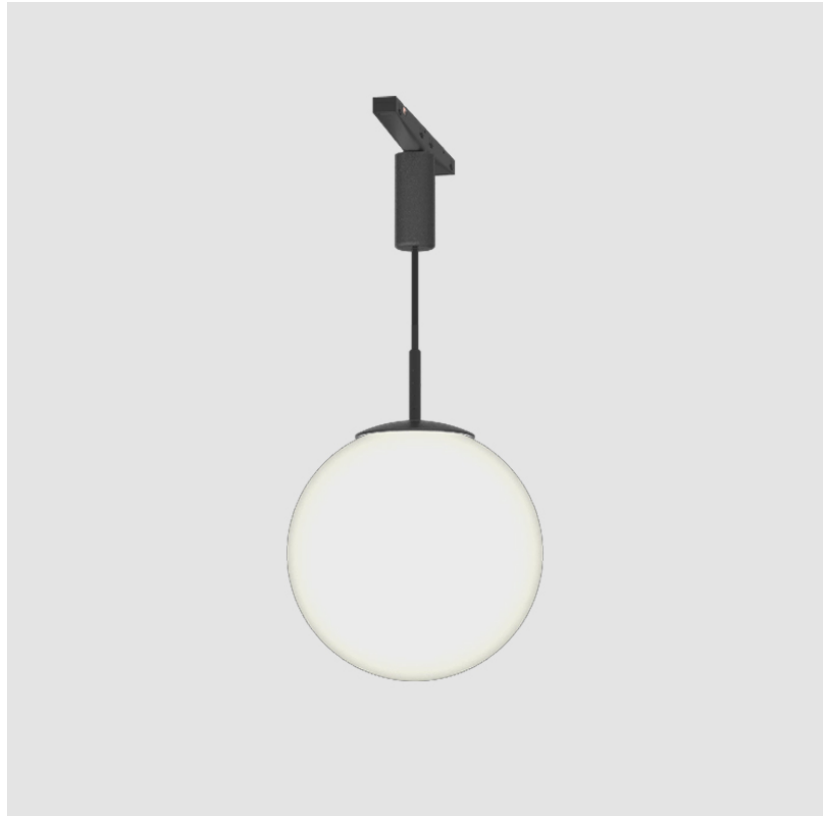

A3MINTRK-SUS-SYS COMPONENTS TRACK

A380656-

DESCRIPTION

Bilo Insert for Minimal Track System Suspension - Ø120mm - 6.4W LED , 48V, CRI:90, Beam 180

GENERAL

Series: Bilo
Brand: Prolicht
Division: Architectural
Mounting Type: Track
Mounting Location: Ceiling
Subcategory: Modular Systems

PHYSICAL

Shape: Sphere
Diameter (mm): 120
Diameter (in): 4 ¾
Height (mm): 120
Height (in): 4 ¾
Light Distribution: Omnidirectional
Fixture Finish: SSR / BKV / CWI / CRY / HAB / UFT / ITA / RUA / FTG / MYG / LOD / PUS / FRO / FUP / KIA / POP / BLS / SPG / MEY / GOH / GUM / CHC / COM / ABZ / JAG / OBR / MOS / ROR
Accent Finish: OPL / YEL / ORA / RED / BLU / GRN
Fixture Material: Glass / Metal
Cable Details: 2000mm/78 ¾" or 4000mm/157 1/2" Cable - Color Options: Black / White / Orange / Red / Green

ELECTRICAL

Input Wattage Range: 1 - 9 W
Lamp Type: LED (Zhaga Standard)
Input Wattage (W): 6.4
Dimming: Non-Dimmable / 0-10V Dimming
Driver Included: No
Driver Location: Integrated
Driver Type: Constant Voltage - Universal
Driver Class: Class 2
Input Voltage (V): 48
Constant Current (MA): 500
Upon Request: 0-10V Dimming with Tridonic Bridge

LED

Delivered Lumen Range: 100 - 499 lm
Color Temperature (°K): 2700 / 3000 / 3500 / 4000
Max. Delivered Lumen (lm): 356 / 377 / 398 / 408
Nominal Lumen (lm): 460 / 487 / 514 / 528
CRI: >90 CRI
Lamp Life (hrs): 50000

RATINGS AND CERTIFICATIONS

Certified By: CSA Certified to UL and CSA Standards
IP rating: IP20