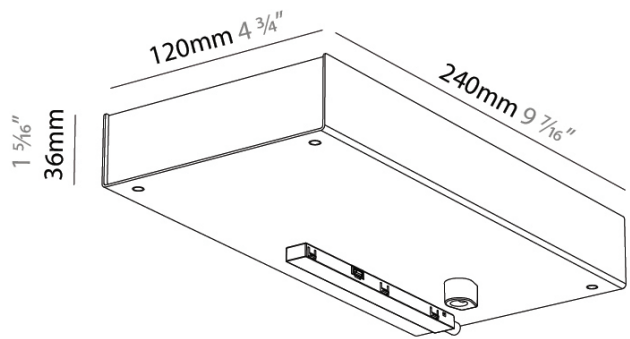

PROJECT _____
TYPE _____
NOTES _____
QUANTITY _____
DATE _____

A3MINTRK-SUS-SYS COMPONENTS SUSPENSION

A3T304-

DESCRIPTION
Minimal Track - Suspension - Driver Box Dali (max. 86W)

GENERAL
Series: Minimal Track
Partner: Prolicht
Division: Architectural
Installation: Suspension
Product Type: Linear Profiles
Mounting Location: Ceiling

PHYSICAL
Shape: Rectangle
Length (mm): 240
Length (in): 9 7/16
Width (mm): 120
Width (in): 4 3/4
Height (mm): 36
Height (in): 1 3/16
Fixture Finish: SSR / BKV / CWI / CRY / HAB / UFT / ITA / RUA / FTG / MYG / LOD / PUS / FRO / FUP / KIA / POP / BLS / SPG / MEY / GOH / CHC / COM / ABZ / JAG / OBR / MOS / ROR
Holder Finish: WHI / BLK
Fixture Material: Aluminum

RATINGS AND CERTIFICATIONS
Certified By: Certified for North American Standards
IP rating: IP20