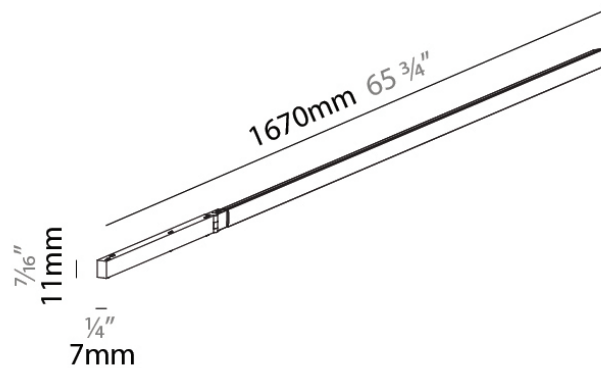

A3MINTRK-SUS-SYS COMPONENTS SUSPENSION

A380678-

DESCRIPTION

Microline Insert for Minimal Track Suspension - L=1670mm / 65 3/4", L24W LED, 2700K / 3000K - max. 1287lm, CRI90

GENERAL

Series: Microline _____
Brand: Prolicht _____
Division: Architectural _____
Mounting Type: Suspension _____
Mounting Location: Wall / Ceiling _____
Subcategory: Profile _____

PHYSICAL

Shape: Rectangle _____
Length (mm): 1674 _____
Length (in): 65 7/8 _____
Width (mm): 11 _____
Width (in): 7/16 _____
Height (mm): 7 _____
Height (in): 1/4 _____
Light Distribution: Direct _____
Fixture Material: Aluminum _____

ELECTRICAL

Input Wattage Range: 20 - 29 W _____
Lamp Type: LED (Zhaga Standard) _____
Input Wattage (W): 24 _____
Total Output Wattage (W): 21.8 _____
Dimming: Non-Dimmable _____
Driver Included: No _____
Driver Location: Remote _____
Driver Type: Constant Voltage - Universal _____
Driver Class: Class 2 _____
Input Voltage (V): 48 _____
Upon Request: 0-10V Dimming with Tridonic Bridge _____

LED

Delivered Lumen Range: 1000 - 1999 lm _____
Color Temperature (°K): 2700 / 3000 _____
Max. Delivered Lumen (lm): 1158 / 1287 _____
Nominal Lumen (lm): 1158 / 1287 _____
CRI: >90 CRI _____
Lamp Life (hrs): 50000 _____

OPTICAL

Beam Angle: 116 _____

RATINGS AND CERTIFICATIONS

Certified By: Certified for North American Standards _____
IP rating: IP20 _____