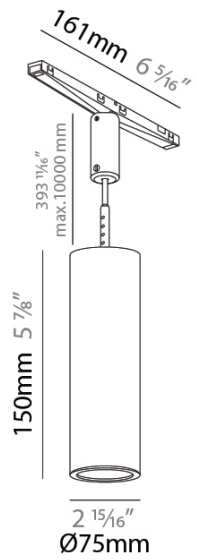

GENERAL
Series: Hangover Plug
Partner: Prolicht
Division: Architectural
Installation: Track
Product Type: Modular Systems
Mounting Location: Ceiling
Light Distribution: Direct

PHYSICAL
Aperture Sizes - Downlights: 2"
Shape: Cylinder
Diameter (mm): 75
Diameter (in): 2 15/16
Height (mm): 150
Height (in): 5 7/8
Weight (kg): 0.481
Weight (lbs): 1.06
Fixture Finish: SSR / BKV / CWI / CRY / HAB / UFT / ITA / RUA / FTG / MYG / LOD / PUS / FRO / FUP / KIA / POP / BLS / SPG / MEY / GOH / CHC / COM / ABZ / JAG / OBR / MOS / ROR
Accent Finish: OPL / YEL / ORA / RED / BLU / GRN
Fixture Material: Aluminum
Cable Details: 2000mm/78 3/4" or 4000mm/157 1/2" Cable - Color Options: Black / White / Orange / Red / Green

ELECTRICAL
Input Wattage Range: 10 - 19 W
Lamp Type: LED (Zhaga Standard)
Input Wattage (W): 10
Total Output Wattage (W): 9.1
Dimming: Non-Dimmable
Driver Included: No
Driver Location: Remote
Driver Type: Constant Voltage - Universal
Driver Class: Class 2
Input Voltage (V): 48
Upon Request: 0-10V Dimming with Tridonic Bridge

LED
Delivered Lumen Range: 500 - 1999 lm
Color Temperature (°K): 2700 / 3000 / 3500 / 4000
Max. Delivered Lumen (lm): 851 / 890 / 923 / 944
Nominal Lumen (lm): 969 / 1014 / 1054 / 1075
CRI: >90 CRI
Lamp Life (hrs): 50000

OPTICAL
Optic°: 18 / 36 / 56
Adjustability: Fixed

RATINGS AND CERTIFICATIONS
Certified By: Certified for North American Standards
IP rating: IP20