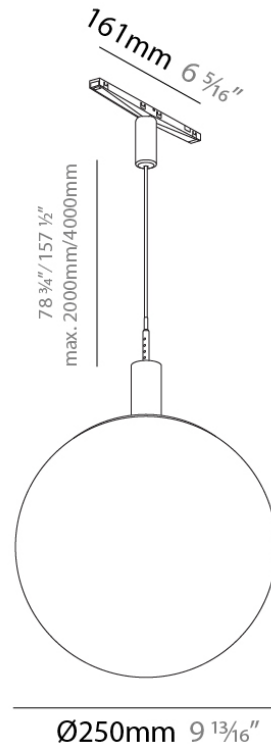

GENERAL

Series: Opal
Brand: Prolicht
Division: Architectural
Mounting Type: Track
Mounting Location: Ceiling
Subcategory: Modular Systems

PHYSICAL

Shape: Round
Diameter (mm): 250
Diameter (in): 9 13/16
Height (mm): 250
Height (in): 9 13/16
Light Distribution: Omnidirectional
Weight (kg): 0.26
Weight (lbs): 0.04
Diffuser: PMMA - Opal
Fixture Finish: SSR / BKV / CWI / CRY / HAB / UFT / ITA / RUA / FTG / MYG / LOD / PUS / FRO / FUP / KIA / POP / BLS / SPG / MEY / GOH / GUM / CHC / COM / ABZ / JAG / OBR / MOS / ROR
Holder Finish: WHI / BLK
Fixture Material: Plastic
Cable Details: 2000mm/78 3/4" or 4000mm/157 1/2" Cable - Color Options: Black / White / Orange / Red / Green
Upon Request: 1,000mm and 10,000mm Black Cable Available

ELECTRICAL

Input Wattage Range: 1 - 9 W
Lamp Type: LED (Zhaga Standard)
Input Wattage (W): 6
Total Output Wattage (W): 5.4
Dimming: Non-Dimmable
Driver Included: No
Driver Location: Remote
Driver Type: Constant Voltage - Universal
Driver Class: Class 2
Input Voltage (V): 48
Constant Current (MA): 350
Upon Request: 0-10V Dimming with Tridonic Bridge

LED

Delivered Lumen Range: 500 - 999 lm
Color Temperature (°K): 3000
Max. Delivered Lumen (lm): 506
Nominal Lumen (lm): 800
CRI: >90 CRI
Lamp Life (hrs): 50000

RATINGS AND CERTIFICATIONS

Certified By: CSA Certified to UL and CSA Standards
IP rating: IP20