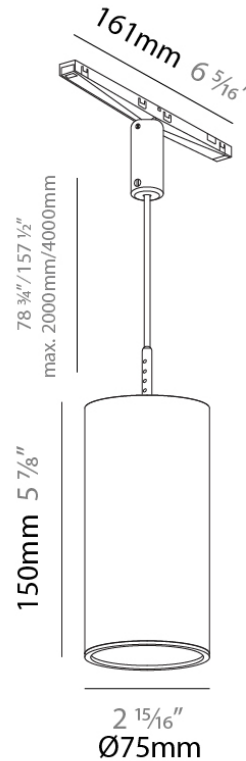

GENERAL

Series: Hangover Plug

Brand: Prolicht

Division: Architectural

Mounting Type: Track

Mounting Location: Ceiling

Subcategory: Modular Systems

PHYSICAL

Shape: Cylinder

Diameter (mm): 75

Diameter (in): 2 15/16

Height (mm): 150

Height (in): 5 7/8

Light Distribution: Direct

Weight (kg): 0.481

Weight (lbs): 1.06

Fixture Finish: SSR / BKV / CWI / CRY / HAB / UFT / ITA / RUA / FTG / MYG / LOD / PUS / FRO / FUP / KIA / POP / BLS / SPG / MEY / GOH / GUM / CHC / COM / ABZ / JAG / OBR / MOS / ROR

Accent Finish: OPL / YEL / ORA / RED / BLU / GRN

Fixture Material: Aluminum

Cable Details: 2000mm/78 3/4" or 4000mm/157 1/2" Cable - Color

Options: Black / White / Orange / Red / Green

ELECTRICAL

Input Wattage Range: 10 - 19 W

Lamp Type: LED (Zhaga Standard)

Input Wattage (W): 10

Total Output Wattage (W): 9.1

Dimming: Non-Dimmable

Driver Included: No

Driver Location: Remote

Driver Type: Constant Voltage - Universal

Driver Class: Class 2

Input Voltage (V): 48

Upon Request: 0-10V Dimming with Tridonic Bridge

LED

Delivered Lumen Range: 500 - 1999 lm

Color Temperature (°K): 2700 / 3000 / 3500 / 4000

Max. Delivered Lumen (lm): 851 / 890 / 923 / 944

Nominal Lumen (lm): 969 / 1014 / 1054 / 1075

CRI: >90 CRI

Lamp Life (hrs): 50000

OPTICAL

Optic°: 18 / 36 / 56

Adjustability: Fixed

RATINGS AND CERTIFICATIONS

Certified By: Certified for North American Standards

IP rating: IP20