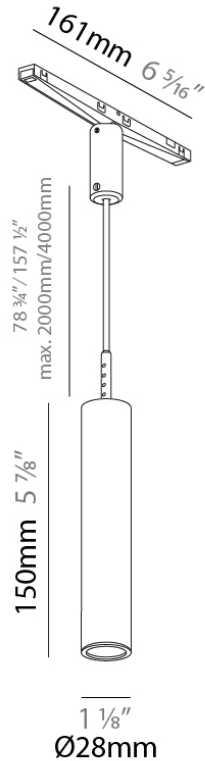

GENERAL

Series: Hangover Plug
Brand: Prolicht
Division: Architectural
Mounting Type: Track
Mounting Location: Ceiling
Subcategory: Spots

PHYSICAL

Shape: Cylinder
Diameter (mm): 28
Diameter (in): 1 1/8
Height (mm): 150
Height (in): 5 7/8
Light Distribution: Downlight

Fixture Finish: SSR / BKV / CWI / CRY / HAB / UFT / ITA / RUA / FTG / MYG / LOD / PUS / FRO / FUP / KIA / POP / BLS / SPG / MEY / GOH / GUM / CHC / COM / ABZ / JAG / OBR / MOS / ROR
Fixture Material: Aluminum

Cable Details: 2000mm/78 3/4" or 4000mm/157 1/2" Cable - Color Options: Black / White / Orange / Red / Green

ELECTRICAL

Input Wattage Range: 1 - 9 W
Lamp Type: LED (Zhaga Standard)
Input Wattage (W): 6
Total Output Wattage (W): 5.4
Dimming: Non-Dimmable
Driver Included: No
Driver Location: Remote
Driver Type: Constant Voltage - Universal
Driver Class: Class 2
Input Voltage (V): 48
Upon Request: 0-10V Dimming with Tridonic Bridge

LED

Delivered Lumen Range: 100 - 499 lm
Number of LEDs: 1
Color Temperature (°K): 2700 / 3000 / 3500 / 4000
Max. Delivered Lumen (lm): 381 / 404 / 426 / 438
Nominal Lumen (lm): 460 / 487 / 514 / 528
CRI: >90 CRI
Lamp Life (hrs): 50000

OPTICAL

Optic°: 20 / 26 / 56

RATINGS AND CERTIFICATIONS

Certified By: Certified for North American Standards
IP rating: IP20