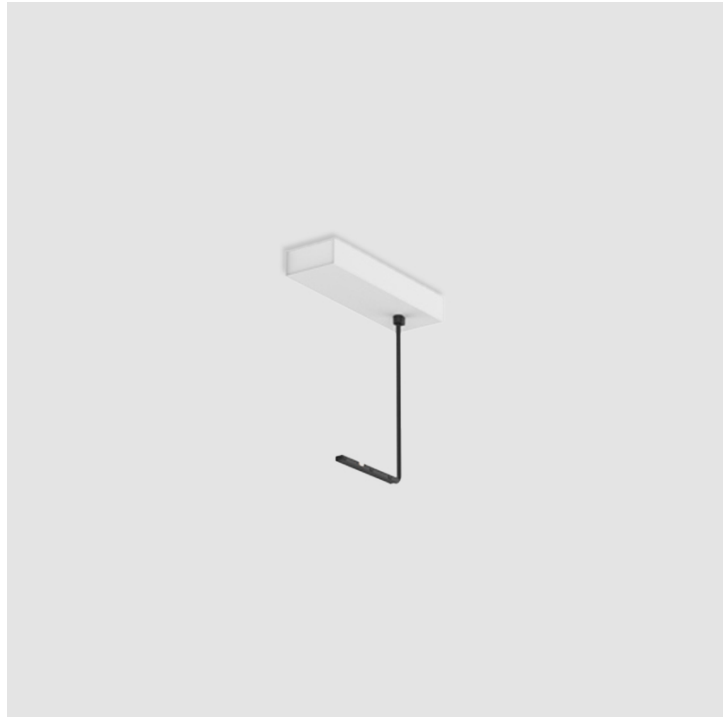

PROJECT _____
TYPE _____
NOTES _____
QUANTITY _____
DATE _____

A3MINTRK-SUS-SYS COMPONENTS SUSPENSION

A3T302-

DESCRIPTION
Minimal Track - Suspension - Driver Box ON/OFF (max. 96W)

GENERAL
Series: Minimal Track
Partner: Prolicht
Division: Architectural
Installation: Suspension
Product Type: Linear Profiles
Mounting Location: Wall / Ceiling

PHYSICAL
Shape: Rectangle
Length (mm): 240
Length (in): 9 7/16
Width (mm): 75
Width (in): 2 15/16
Height (mm): 36
Height (in): 1 7/16
Fixture Finish: SSR / BKV / CWI / CRY / HAB / UFT / ITA / RUA / FTG / MYG / LOD / PUS / FRO / FUP / KIA / POP / BLS / SPG / MEY / GOH / CHC / COM / ABZ / JAG / OBR / MOS / ROR
Holder Finish: WHI / BLK
Fixture Material: Aluminum

RATINGS AND CERTIFICATIONS
Certified By: Certified for North American Standards
IP rating: IP20