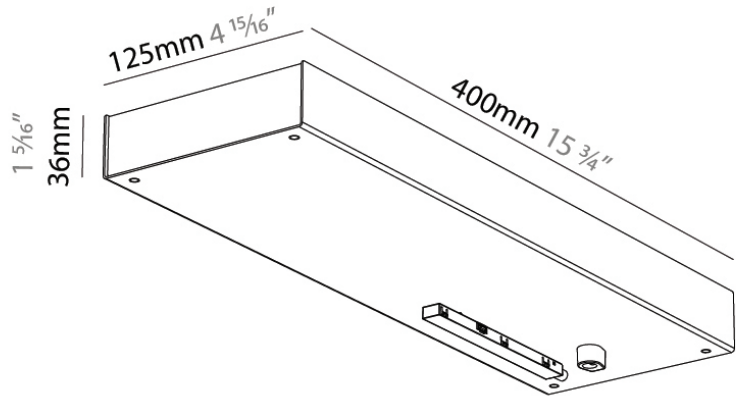

A3MINTRK-SUS-SYS COMPONENTS SUSPENSION

A3T308-

DESCRIPTION

Minimal Track - Suspension - Driver Box Dali (max. 200W)

GENERAL

Series: Minimal Track

Brand: Prolicht

Division: Architectural

Mounting Type: Suspension

Mounting Location: Wall / Ceiling

Subcategory: Profile

PHYSICAL

Shape: Rectangle

Length (mm): 400

Length (in): 15 ³/₄

Width (mm): 125

Width (in): 4 ¹⁵/₁₆

Height (mm): 36

Height (in): 1 ⁷/₁₆

Fixture Finish: SSR / BKV / CWI / CRY / HAB / UFT / ITA / RUA / FTG / MYG / LOD / PUS / FRO / FUP / KIA / POP / BLS / SPG / MEY / GOH / GUM / CHC / COM / ABZ / JAG / OBR / MOS / ROR

Holder Finish: WHI / BLK

Fixture Material: Aluminum

RATINGS AND CERTIFICATIONS

Certified By: Certified for North American Standards

IP rating: IP20