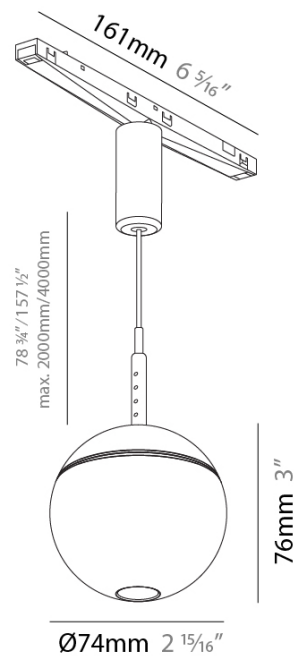

GENERAL
Series: Snooker Glass
Partner: Prolicht
Division: Architectural
Installation: Track
Product Type: Modular Systems
Mounting Location: Ceiling
Light Distribution: Direct

PHYSICAL
Shape: Round
Diameter (mm): 74
Diameter (in): 2 15/16
Height (mm): 76
Height (in): 3
Diffuser: Opal, Yellow, Orange, Red, Green, Blue
Fixture Finish: SSR / BKV / CWI / CRY / HAB / UFT / ITA / RUA / FTG / MYG / LOD / PUS / FRO / FUP / KIA / POP / BLS / SPG / MEY / GOH / CHC / COM / ABZ / JAG / OBR / MOS / ROR
Holder Finish: WHI / BLK
Accent Finish: OPL / YEL / ORA / RED / BLU / GRN
Fixture Material: Aluminum
Cable Details: 2000mm/78 3/4" or 4000mm/157 1/2" Cable - Color Options: Black / White / Orange / Red / Green

ELECTRICAL
Input Wattage Range: 1 - 9 W
Lamp Type: LED (Zhaga Standard)
Input Wattage (W): 6.4
Total Output Wattage (W): 5.4
Dimming: Non-Dimmable / 0-10V Dimming
Driver Included: No
Driver Location: Integrated
Driver Type: Constant Voltage - Universal
Driver Class: Class 2
Input Voltage (V): 48
Constant Current (MA): 500
Upon Request: 0-10V Dimming with Tridonic Bridge

LED
Delivered Lumen Range: 100 - 499 lm
Color Temperature (°K): 2700 / 3000 / 3500 / 4000
Max. Delivered Lumen (lm): 310 / 328 / 347 / 356
Nominal Lumen (lm): 460 / 487 / 514 / 528
CRI: >90 CRI
Lamp Life (hrs): 50000

OPTICAL
Beam Angle: 32 / 58
Adjustability: Fixed

RATINGS AND CERTIFICATIONS
Certified By: Certified for North American Standards
IP rating: IP20