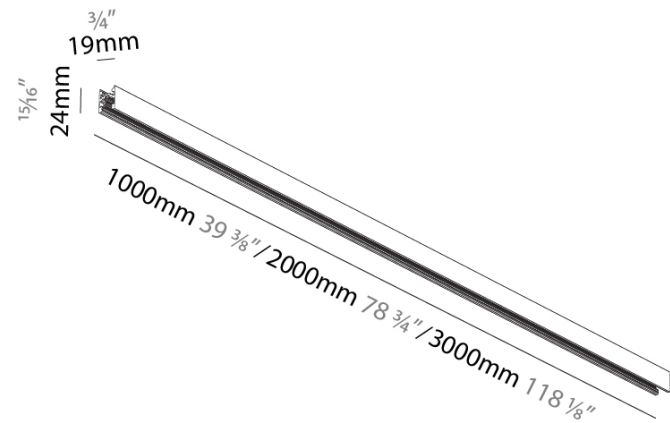

PROJECT _____
TYPE _____
NOTES _____
QUANTITY _____
DATE _____

A3MINTRK-SUS-SYS COMPONENTS SUSPENSION

A3T311-

DESCRIPTION
Minimal Track - Suspension Profile - 1000mm / 2000mm / 3000mm - Aluminum Profile - Colored

GENERAL
Series: Minimal Track
Partner: Prolicht
Division: Architectural
Installation: Suspension
Product Type: Linear Profiles
Mounting Location: Ceiling

PHYSICAL
Shape: Rectangle
Length (mm): 1000 / 2000 / 3000
Length (in): 39 3/8"
Width (mm): 19
Width (in): 3/4"
Height (mm): 24
Height (in): 15/16"
Fixture Finish: SSR / BKV / CWI / CRY / HAB / UFT / ITA / RUA / FTG / MYG / LOD / PUS / FRO / FUP / KIA / POP / BLS / SPG / MEY / GOH / CHC / COM / ABZ / JAG / OBR / MOS / ROR
Fixture Material: Aluminum

RATINGS AND CERTIFICATIONS
Certified By: Certified for North American Standards
IP rating: IP20