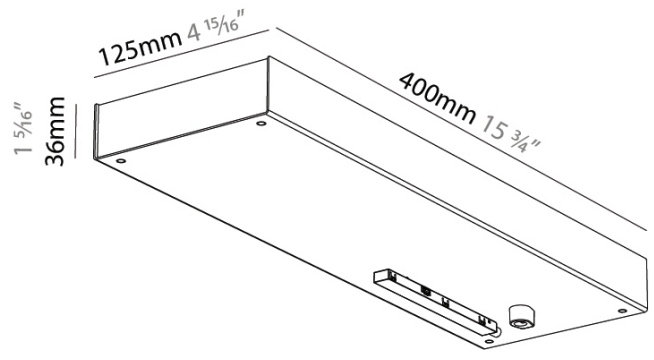

PROJECT _____
TYPE _____
NOTES _____
QUANTITY _____
DATE _____

A3MINTRK-SUS-SYS COMPONENTS SUSPENSION

A3T308-

DESCRIPTION
Minimal Track - Suspension - Driver Box Dali (max. 200W)

GENERAL
Series: Minimal Track
Partner: Prolicht
Division: Architectural
Installation: Suspension
Product Type: Linear Profiles
Mounting Location: Ceiling

PHYSICAL
Shape: Rectangle
Length (mm): 400
Length (in): 15 3/4
Width (mm): 125
Width (in): 4 15/16
Height (mm): 36
Height (in): 1 7/16
Fixture Finish: SSR / BKV / CWI / CRY / HAB / UFT / ITA / RUA / FTG / MYG / LOD / PUS / FRO / FUP / KIA / POP / BLS / SPG / MEY / GOH / CHC / COM / ABZ / JAG / OBR / MOS / ROR
Holder Finish: WHI / BLK
Fixture Material: Aluminum

RATINGS AND CERTIFICATIONS
Certified By: Certified for North American Standards
IP rating: IP20