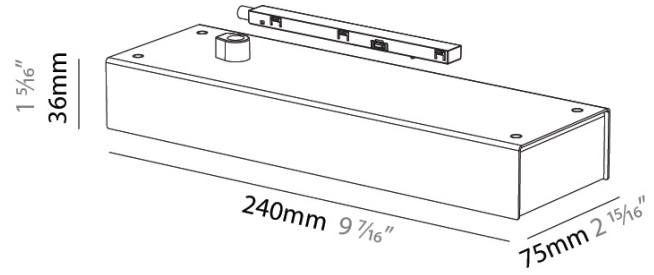

PROJECT _____
TYPE _____
NOTES _____
QUANTITY _____
DATE _____

A3MINTRK-SUS-SYS COMPONENTS SUSPENSION

A3T302-

DESCRIPTION
Minimal Track - Suspension - Driver Box ON/OFF (max. 96W)

GENERAL
Series: Minimal Track
Partner: Prolicht
Division: Architectural
Installation: Suspension
Product Type: Linear Profiles
Mounting Location: Wall / Ceiling

PHYSICAL
Shape: Rectangle
Length (mm): 240
Length (in): 9 7/16
Width (mm): 75
Width (in): 2 15/16
Height (mm): 36
Height (in): 1 7/16
Fixture Finish: SSR / BKV / CWI / CRY / HAB / UFT / ITA / RUA / FTG / MYG / LOD / PUS / FRO / FUP / KIA / POP / BLS / SPG / MEY / GOH / CHC / COM / ABZ / JAG / OBR / MOS / ROR
Holder Finish: WHI / BLK
Fixture Material: Aluminum

RATINGS AND CERTIFICATIONS
Certified By: Certified for North American Standards
IP rating: IP20