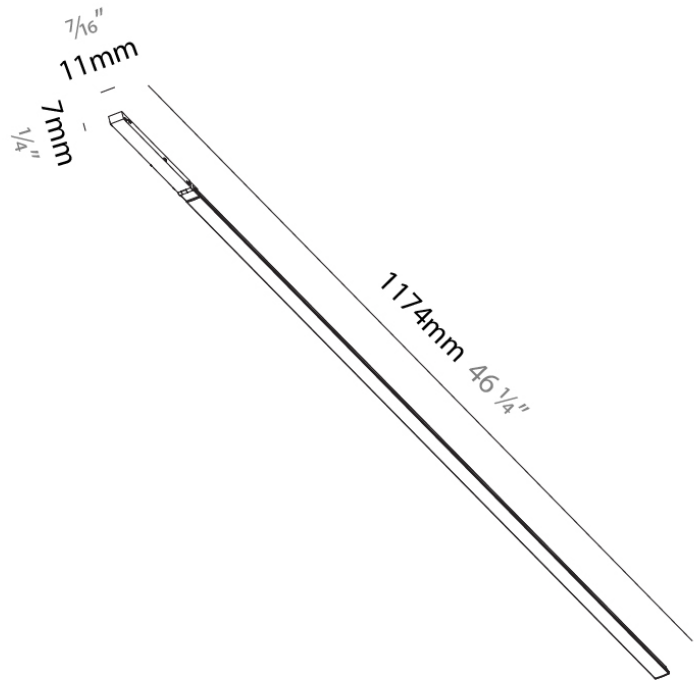

A3MINTRK-SUS-SYS COMPONENTS SURFACE

A380677-

DESCRIPTION

Microline Insert for Minimal Track Suspension - L=1170mm / 46 1/16", LED 15.8W, max. 772lm, CRI90

GENERAL

Series: Microline
Brand: Prolicht
Division: Architectural
Mounting Type: Surface
Mounting Location: Wall / Ceiling
Subcategory: Modular Systems

PHYSICAL

Shape: Rectangle
Length (mm): 1174
Length (in): 46 1/4
Width (mm): 11
Width (in): 7/16
Height (mm): 7
Height (in): 1/4
Light Distribution: Direct
Fixture Material: Aluminum

ELECTRICAL

Input Wattage Range: 10 - 19 W
Lamp Type: LED (Zhaga Standard)
Input Wattage (W): 16
Total Output Wattage (W): 14.6
Dimming: Non-Dimmable
Driver Included: No
Driver Location: Remote
Driver Type: Constant Voltage - Universal
Driver Class: Class 2
Input Voltage (V): 48
Upon Request: 0-10V Dimming with Tridonic Bridge

LED

Delivered Lumen Range: 500 - 999 lm
Color Temperature (°K): 2700 / 3000
Max. Delivered Lumen (lm): 772 / 858
Nominal Lumen (lm): 772 / 858
CRI: >90 CRI
Lamp Life (hrs): 50000

OPTICAL

Beam Angle: 116

RATINGS AND CERTIFICATIONS

Certified By: Certified for North American Standards
IP rating: IP20