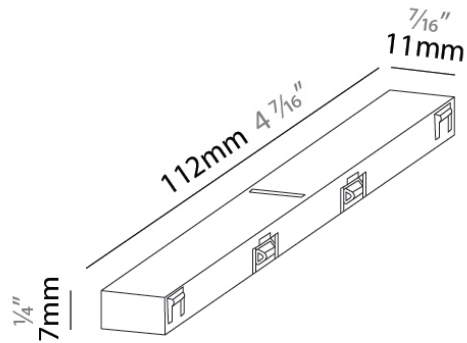

PROJECT
TYPE
NOTES
QUANTITY
DATE

A3MINTRK-SUS-SYS COMPONENTS

A3T146-

DESCRIPTION

Minimal Track / Code System - Linear Connector

GENERAL

Series: Minimal Track

Brand: Prolicht

Division: Architectural

PHYSICAL

Shape: Rectangle

Length (mm): 112

Length (in): 4 ⁷/₁₆

Width (mm): 11

Width (in): 7/16

Height (mm): 7

Height (in): 1/4

Fixture Finish: BLK / WHI

Fixture Material: Aluminum

RATINGS AND CERTIFICATIONS

Certified By: Certified for North American Standards

IP rating: IP20