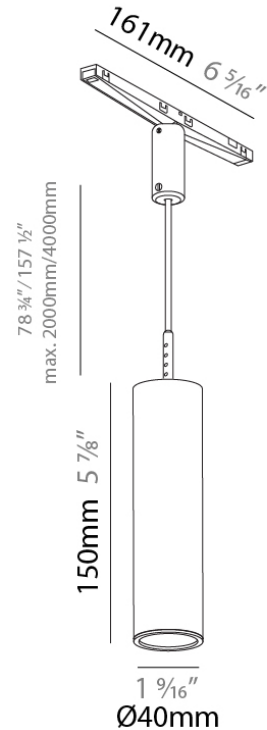

A3MINTRK-SUS-SYS COMPONENTS TRACK

A380662-

DESCRIPTION

Hangover Plug Insert for Minimal Track Suspension - Ø40mm / 1 9/16" x 150mm / 5 7/8" - 9.8W LED (Zhaga Standard) - 48V - 2700K / 3000K / 3500K / 4000K - Lens 40° / 52° - Shine Ring - CRI: 90

GENERAL

Series: Hangover Plug

Brand: Prolicht

Division: Architectural

Mounting Type: Track

Mounting Location: Ceiling

Subcategory: Spots

PHYSICAL

Shape: Cylinder

Diameter (mm): 40

Diameter (in): 1 9/16

Height (mm): 150

Height (in): 5 7/8

Light Distribution: Downlight

Fixture Finish: SSR / BKV / CWI / CRY / HAB / UFT / ITA / RUA / FTG / MYG / LOD / PUS / FRO / FUP / KIA / POP / BLS / SPG / MEY / GOH / GUM / CHC / COM / ABZ / JAG / OBR / MOS / ROR

Fixture Material: Aluminum

Cable Details: 2000mm/78 3/4" or 4000mm/157 1/2" Cable - Color Options: Black / White / Orange / Red / Green

ELECTRICAL

Input Wattage Range: 10 - 19 W

Lamp Type: LED (Zhaga Standard)

Input Wattage (W): 10

Total Output Wattage (W): 9.1

Dimming: Non-Dimmable

Driver Included: No

Driver Location: Remote

Driver Type: Constant Voltage - Universal

Driver Class: Class 2

Input Voltage (V): 48

LED

Delivered Lumen Range: 500 - 999 lm

Number of LEDs: 1

Color Temperature (°K): 2700 / 3000 / 3500 / 4000

Max. Delivered Lumen (lm): 684 / 716 / 742 / 759

Nominal Lumen (lm): 969 / 1014 / 1052 / 1075

CRI: >90 CRI

Lamp Life (hrs): 50000

OPTICAL

Optic°: 40 / 52

RATINGS AND CERTIFICATIONS

Certified By: Certified for North American Standards

IP rating: IP20