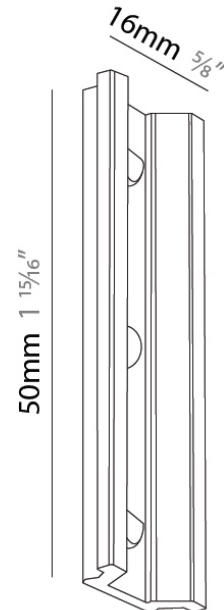

A3MINTRK-SUS-SYS COMPONENTS SUSPENSION

A3T301-

DESCRIPTION

Minimal Track - Suspension - Long Pendant Bracket with Countersunk Hole for Suspensions

GENERAL

Series: Minimal Track

Brand: Prolicht

Division: Architectural

Mounting Type: Suspension

Mounting Location: Wall / Ceiling

Subcategory: Profile

PHYSICAL

Shape: Rectangle

Length (mm): 50

Length (in): 115/16

Width (mm): 15.6

Width (in): 5/8

Height (mm): 6

Height (in): 1/4

Fixture Finish: BLK / WHI

Fixture Material: Aluminum

RATINGS AND CERTIFICATIONS

Certified By: Certified for North American Standards

IP rating: IP20