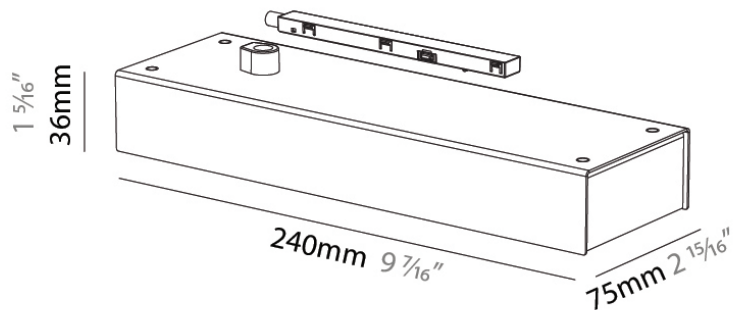

PROJECT
TYPE
NOTES
QUANTITY
DATE

A3MINTRK-SUS-SYS COMPONENTS SUSPENSION

A3T302-

DESCRIPTION

Minimal Track - Suspension - Driver Box ON/OFF (max. 96W)

GENERAL

Series: Minimal Track
Brand: Prolicht
Division: Architectural
Mounting Type: Suspension
Mounting Location: Wall / Ceiling
Subcategory: Profile

PHYSICAL

Shape: Rectangle
Length (mm): 240
Length (in): 9 ⁷/₁₆
Width (mm): 75
Width (in): 2 ¹⁵/₁₆
Height (mm): 36
Height (in): 1 ⁷/₁₆

Fixture Finish: SSR / BKV / CWI / CRY / HAB / UFT / ITA / RUA / FTG / MYG / LOD / PUS / FRO / FUP / KIA / POP / BLS / SPG / MEY / GOH / GUM / CHC / COM / ABZ / JAG / OBR / MOS / ROR

Holder Finish: WHI / BLK

Fixture Material: Aluminum

RATINGS AND CERTIFICATIONS

Certified By: Certified for North American Standards

IP rating: IP20