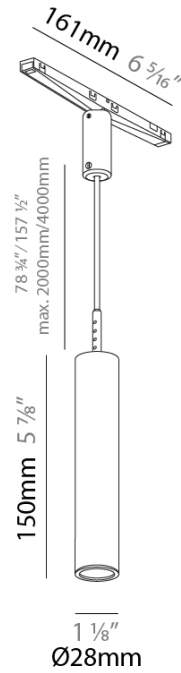

GENERAL
Series: Hangover Plug
Partner: Prolicht
Division: Architectural
Installation: Track
Product Type: Spots
Mounting Location: Ceiling
Light Distribution: Downlight

PHYSICAL
Aperture Sizes - Downlights: 1"
Shape: Cylinder
Diameter (mm): 28
Diameter (in): 1 1/8
Height (mm): 150
Height (in): 5 7/8
Fixture Finish: SSR / BKV / CWI / CRY / HAB / UFT / ITA / RUA / FTG / MYG / LOD / PUS / FRO / FUP / KIA / POP / BLS / SPG / MEY / GOH / CHC / COM / ABZ / JAG / OBR / MOS / ROR
Fixture Material: Aluminum
Cable Details: 2000mm/78 3/4" or 4000mm/157 1/2" Cable - Color Options: Black / White / Orange / Red / Green

ELECTRICAL
Input Wattage Range: 1 - 9 W
Lamp Type: LED (Zhaga Standard)
Input Wattage (W): 6
Total Output Wattage (W): 5.4
Dimming: Non-Dimmable
Driver Included: No
Driver Location: Remote
Driver Type: Constant Voltage - Universal
Driver Class: Class 2
Input Voltage (V): 48
Upon Request: 0-10V Dimming with Tridonic Bridge

LED
Delivered Lumen Range: 100 - 499 lm
Number of LEDs: 1
Color Temperature (°K): 2700 / 3000 / 3500 / 4000
Max. Delivered Lumen (lm): 381 / 404 / 426 / 438
Nominal Lumen (lm): 460 / 487 / 514 / 528
CRI: >90 CRI
Lamp Life (hrs): 50000

OPTICAL
Beam Angle: 20 / 26 / 56

RATINGS AND CERTIFICATIONS
Certified By: Certified for North American Standards
IP rating: IP20