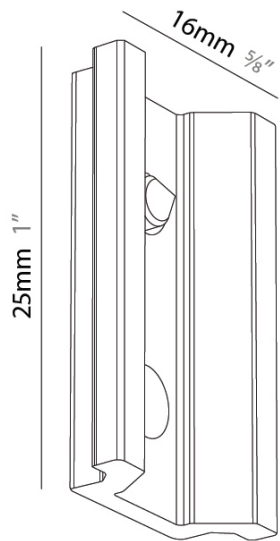

PROJECT	_____
TYPE	_____
NOTES	_____
QUANTITY	_____
DATE	_____

A3MINTRK-SUS-SYS COMPONENTS SUSPENSION

A3T300-

DESCRIPTION
Minimal Track - Suspension - Short Pendant Bracket with Countersunk Hole for Suspensions

GENERAL
Series: Minimal Track
Partner: Prolicht
Division: Architectural
Installation: Suspension
Product Type: Linear Profiles
Mounting Location: Ceiling

PHYSICAL
Shape: Rectangle
Length (mm): 25
Length (in): 1
Width (mm): 15.6
Width (in): 5/8
Height (mm): 6
Height (in): 1/4
Fixture Finish: BLK / WHI
Fixture Material: Aluminum

RATINGS AND CERTIFICATIONS
Certified By: Certified for North American Standards
IP rating: IP20