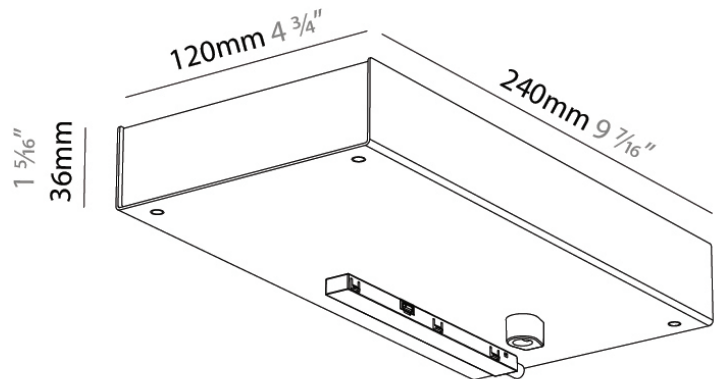

PROJECT	
TYPE	
NOTES	
QUANTITY	
DATE	

A3MINTRK-SUS-SYS COMPONENTS SUSPENSION

A3T304-

DESCRIPTION

Minimal Track - Suspension - Driver Box Dali (max. 86W)

GENERAL

Series: Minimal Track

Brand: Prolicht

Division: Architectural

Mounting Type: Suspension

Mounting Location: Wall / Ceiling

Subcategory: Profile

PHYSICAL

Shape: Rectangle

Length (mm): 240

Length (in): 9 ⁷/₁₆

Width (mm): 120

Width (in): 4 ³/₄

Height (mm): 36

Height (in): 1 ⁷/₁₆

Fixture Finish: SSR / BKV / CWI / CRY / HAB / UFT / ITA / RUA / FTG / MYG / LOD / PUS / FRO / FUP / KIA / POP / BLS / SPG / MEY / GOH / GUM / CHC / COM / ABZ / JAG / OBR / MOS / ROR

Holder Finish: WHI / BLK

Fixture Material: Aluminum

RATINGS AND CERTIFICATIONS

Certified By: Certified for North American Standards

IP rating: IP20