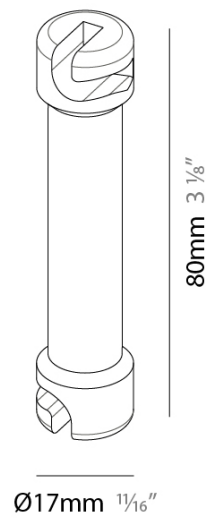

PROJECT _____
TYPE _____
NOTES _____
QUANTITY _____
DATE _____

A3MINTRK-SUS-SYS COMPONENTS TRACK

A3T325-

DESCRIPTION
Minimal Track - Suspended Cable Roller

GENERAL
Series: Minimal Track
Partner: Prolicht
Division: Architectural
Installation: Track
Mounting Location: Ceiling

PHYSICAL
Diameter (mm): 17
Diameter (in): 11/16
Height (mm): 80
Height (in): 3 1/8
Weight (kg): 0.032
Weight (lbs): 0.005
Fixture Finish: SSR / BKV / CWI / CRY / HAB / UFT / ITA / RUA / FTG / MYG / LOD / PUS / FRO / FUP / KIA / POP / BLS / SPG / MEY / GOH / CHC / COM / ABZ / JAG / OBR / MOS / ROR
Fixture Material: Aluminum

RATINGS AND CERTIFICATIONS
Certified By: Certified for North American Standards
IP rating: IP20