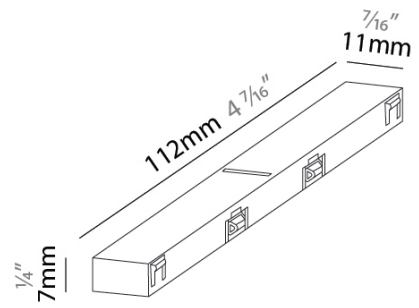

PROJECT _____
TYPE _____
NOTES _____
QUANTITY _____
DATE _____

A3MINTRK-SUS-SYS COMPONENTS

A3T146-

DESCRIPTION
Minimal Track / Code System - Linear Connector

GENERAL
Series: Minimal Track
Partner: Prolicht
Division: Architectural

PHYSICAL
Shape: Rectangle
Length (mm): 112
Length (in): 4 7/16
Width (mm): 11
Width (in): 7/16
Height (mm): 7
Height (in): 1/4
Fixture Finish: BLK / WHI
Fixture Material: Aluminum

RATINGS AND CERTIFICATIONS
Certified By: Certified for North American Standards
IP rating: IP20