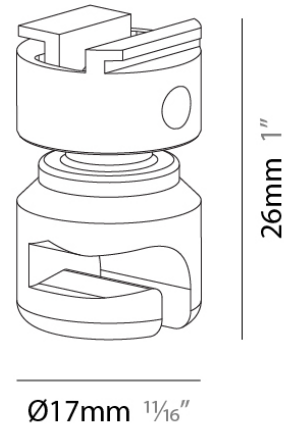

PROJECT	
TYPE	
NOTES	
QUANTITY	
DATE	

A3MINTRK-SUS-SYS COMPONENTS TRACK

A3T323-

DESCRIPTION

Minimal Track cable loop

GENERAL

Series: Minimal Track

Brand: Prolicht

Division: Architectural

Mounting Type: Track

Mounting Location: Ceiling

Subcategory: Modular Systems

PHYSICAL

Diameter (mm): 17

Diameter (in): 11/16

Height (mm): 25

Height (in): 1

Weight (kg): 0.011

Weight (lbs): 0.024

Fixture Finish: SSR / BKV / CWI / CRY / HAB / UFT / ITA / RUA / FTG / MYG / LOD / PUS / FRO / FUP / KIA / POP / BLS / SPG / MEY / GOH / GUM / CHC / COM / ABZ / JAG / OBR / MOS / ROR

Fixture Material: Aluminum

OPTICAL

Adjustability: Fixed

RATINGS AND CERTIFICATIONS

Certified By: Certified for North American Standards

IP rating: IP20