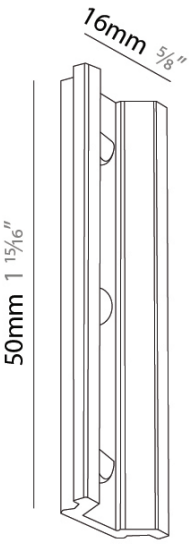

PROJECT _____
TYPE _____
NOTES _____
QUANTITY _____
DATE _____

A3MINTRK-SUS-SYS COMPONENTS SUSPENSION

A3T301-

DESCRIPTION
Minimal Track - Suspension - Long Pendant Bracket with Countersunk Hole for Suspensions

GENERAL
Series: Minimal Track _____
Partner: Prolight _____
Division: Architectural _____
Installation: Suspension _____
Product Type: Linear Profiles _____
Mounting Location: Ceiling _____

PHYSICAL
Shape: Rectangle _____
Length (mm): 50 _____
Length (in): 115/16 _____
Width (mm): 15.6 _____
Width (in): 5/8 _____
Height (mm): 6 _____
Height (in): 1/4 _____
Fixture Finish: BLK / WHI _____
Fixture Material: Aluminum _____

RATINGS AND CERTIFICATIONS
Certified By: Certified for North American Standards _____
IP rating: IP20 _____