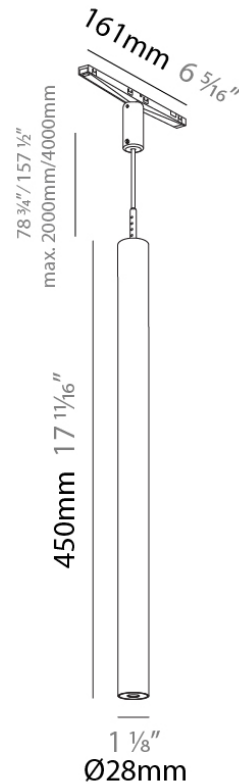

A380669-

DESCRIPTION

Hangover Plug Micro Insert for Minimal Track Suspension - Ø28/1 1/8" - 450mm/17 11/16" - 6.4W LED (Zhaga Standard), 2700K / 3000K / 3500K / 4000K - Non-Dimming / Dali Dim - 48Vdc, CRI90 - Optics: 32° / 58°

GENERAL

Series: Hangover Plug
Brand: Prolicht
Division: Architectural
Mounting Type: Track
Mounting Location: Ceiling
Subcategory: Modular Systems

PHYSICAL

Shape: Cylinder
Diameter (mm): 28
Diameter (in): 1 1/8
Height (mm): 450
Height (in): 17 11/16
Light Distribution: Direct
Weight (kg): 0.355
Weight (lbs): 0.783
Fixture Finish: SSR / BKV / CWI / CRY / HAB / UFT / ITA / RUA / FTG / MYG / LOD / PUS / FRO / FUP / KIA / POP / BLS / SPG / MEY / GOH / GUM / CHC / COM / ABZ / JAG / OBR / MOS / ROR
Holder Finish: WHI / BLK
Fixture Material: Aluminum

ELECTRICAL

Input Wattage Range: 1 - 9 W
Lamp Type: LED (Zhaga Standard)
Input Wattage (W): 6
Total Output Wattage (W): 5.4
Dimming: Non-Dimmable
Driver Included: No
Driver Location: Remote
Driver Type: Constant Voltage - Universal
Driver Class: Class 2
Input Voltage (V): 48
Upon Request: 0-10V Dimming with Tridonic Bridge

LED

Delivered Lumen Range: 100 - 499 lm
Color Temperature (°K): 2700 / 3000 / 3500 / 4000
Max. Delivered Lumen (lm): 310 / 328 / 347 / 356
Nominal Lumen (lm): 460 / 487 / 514 / 528
CRI: >90 CRI
Lamp Life (hrs): 50000

OPTICAL

Beam Angle: 32 / 58

RATINGS AND CERTIFICATIONS

Certified By: Certified for North American Standards
IP rating: IP20