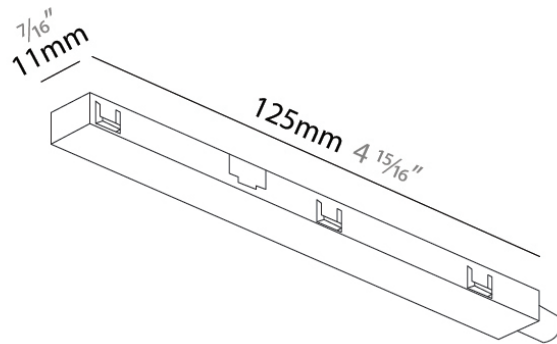

A3MINTRK-SUS-SYS COMPONENTS

A3T145-

DESCRIPTION

Minimal Track / Code System - Central Feed Unit with 2500mm supply cable

GENERAL

Series: Minimal Track _____
Brand: Prolicht _____
Division: Architectural _____

PHYSICAL

Shape: Rectangle _____
Length (mm): 116 _____
Length (in): 4 ⁹/₁₆ _____
Width (mm): 11 _____
Width (in): 7/16 _____
Height (mm): 12 _____
Height (in): 1/2 _____
Fixture Finish: BLK / WHI _____
Fixture Material: Aluminum _____
Cable Details: 2500mm Supply Cable _____

RATINGS AND CERTIFICATIONS

Certified By: Certified for North American Standards _____
IP rating: IP20 _____