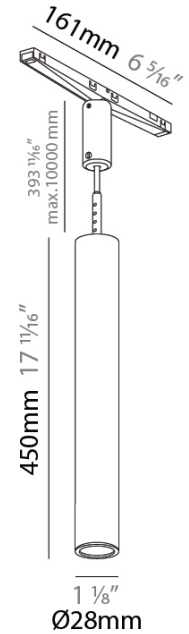

GENERAL
Series: Hangover Plug
Partner: Prolicht
Division: Architectural
Installation: Track
Product Type: Spots
Mounting Location: Ceiling
Light Distribution: Downlight

PHYSICAL
Aperture Sizes - Downlights: 1"
Shape: Cylinder
Diameter (mm): 28
Diameter (in): 1 1/8"
Height (mm): 450
Height (in): 17 11/16"
Fixture Finish: SSR / BKV / CWI / CRY / HAB / UFT / ITA / RUA / FTG / MYG / LOD / PUS / FRO / FUP / KIA / POP / BLS / SPG / MEY / GOH / CHC / COM / ABZ / JAG / OBR / MOS / ROR
Fixture Material: Aluminum
Cable Details: 2000mm/78 3/4" or 4000mm/157 1/2" Cable - Color Options: Black / White / Orange / Red / Green

ELECTRICAL
Input Wattage Range: 1 - 9 W
Lamp Type: LED (Zhaga Standard)
Input Wattage (W): 6
Total Output Wattage (W): 5.4
Dimming: Non-Dimmable
Driver Included: No
Driver Location: Remote
Driver Type: Constant Voltage - Universal
Driver Class: Class 2
Input Voltage (V): 48
Upon Request: 0-10V Dimming with Tridonic Bridge

LED
Delivered Lumen Range: 100 - 499 lm
Number of LEDs: 1
Color Temperature (°K): 2700 / 3000 / 3500 / 4000
Max. Delivered Lumen (lm): 381 / 404 / 426 / 438
Nominal Lumen (lm): 460 / 487 / 514 / 528
CRI: >90 CRI
Lamp Life (hrs): 50000

OPTICAL
Beam Angle: 20 / 26 / 56

RATINGS AND CERTIFICATIONS
Certified By: Certified for North American Standards
IP rating: IP20