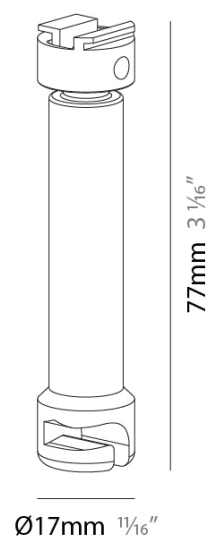

PROJECT _____
TYPE _____
NOTES _____
QUANTITY _____
DATE _____

A3MINTRK-SUS-SYS COMPONENTS TRACK

A3T324-

DESCRIPTION
Minimal Track Cable Roller

GENERAL
Series: Minimal Track
Partner: Prolicht
Division: Architectural
Installation: Track
Product Type: Modular Systems
Mounting Location: Ceiling

PHYSICAL
Diameter (mm): 17
Diameter (in): 11/16
Height (mm): 77
Height (in): 3 1/16
Weight (kg): 0.029
Weight (lbs): 0.064
Fixture Finish: SSR / BKV / CWI / CRY / HAB / UFT / ITA / RUA / FTG / MYG / LOD / PUS / FRO / FUP / KIA / POP / BLS / SPG / MEY / GOH / CHC / COM / ABZ / JAG / OBR / MOS / ROR
Fixture Material: Aluminum

OPTICAL
Adjustability: Fixed

RATINGS AND CERTIFICATIONS
Certified By: Certified for North American Standards
IP rating: IP20