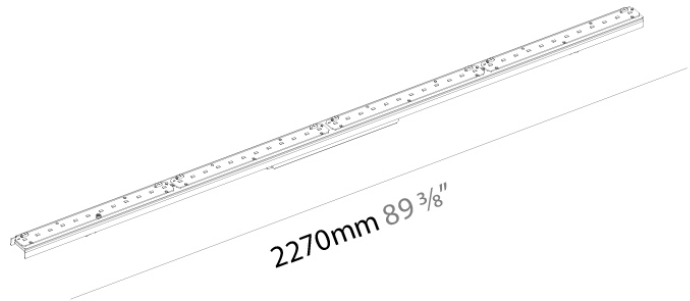

A38297-

DESCRIPTION

Neverending System - Insert - 2270mm / 89-3/8" - 40.5W LED (Zhaga Standard) - 3000K / 3500K / 4000K

GENERAL

Series: Never Ending

Partner: Prolicht

Division: Architectural

Light Distribution: Direct

PHYSICAL

Length (mm): 2270

Length (in): 89 3/8

Width (mm): 56

Width (in): 2 3/16

Height (mm): 58

Height (in): 2 3/10

Weight (kg): 3.293

Weight (lbs): 7.26

Fixture Material: Metal

ELECTRICAL

Input Wattage Range: 30 - 49 W

Lamp Type: LED (Zhaga Standard)

Input Wattage (W): 40.5

Total Output Wattage (W): 32 / 25.6 (3500K)

Dimming: 0-10V Dimming / Phase Dimming (120Vac Only)

Driver Included: Yes

Driver Location: Integrated

Driver Type: Constant Current - 120 / 277Vac

Driver Class: Class 2

Input Voltage (V): 120 - 277

Constant Current (MA): 350 / 100 (3500K)

LED

Delivered Lumen Range: 2000 - 2999 lm

Color Temperature (°K): 3000 / 3500 / 4000

Max. Delivered Lumen (lm): 2442 / 2528 / 2580

Nominal Lumen (lm): 5680 / 5880 / 6000

CRI: >90 CRI

Efficiency (%): 54.7

Lamp Life (hrs): 50000

RATINGS AND CERTIFICATIONS

Certified By: Certified for North American Standards

IP rating: IP20

ZANEEN®

A3NE-SUR-SYS COMPONENTS

PROJECT _____

TYPE _____

NOTES _____

QUANTITY _____

DATE _____