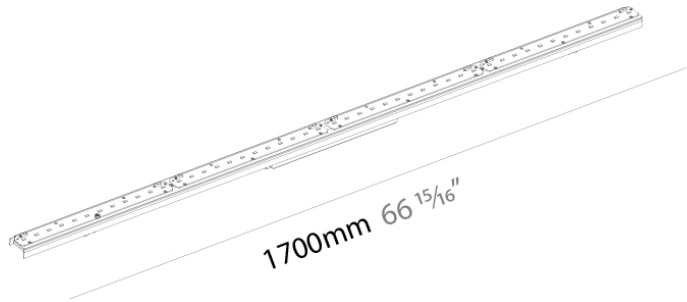

A38289-

DESCRIPTION

Neverending System - Insert - 1700mm - 30.4W LED (Zhaga Standard) - 3000K / 3500K / 4000K

GENERAL

Series: Never Ending

Brand: Prolicht

Division: Architectural

PHYSICAL

Length (mm): 1700

Length (in): 66 ¹⁵/₁₆

Width (mm): 56

Width (in): 2 ³/₁₆

Height (mm): 58

Height (in): 2 ⁵/₁₆

Light Distribution: Direct

Weight (kg): 2.509

Weight (lbs): 5.53

Fixture Material: Metal

ELECTRICAL

Input Wattage Range: 30 - 49 W

Lamp Type: LED (Zhaga Standard)

Input Wattage (W): 30.4

Total Output Wattage (W): 27.6 / 25.9

Dimming: 0-10V Dimming / Phase Dimming (120Vac Only)

Driver Included: Yes

Driver Location: Integrated

Driver Type: Constant Current - 120 / 277Vac

Driver Class: Class 2

Input Voltage (V): 120 - 277

Constant Current (mA): 400

LED

Delivered Lumen Range: 1000 - 1999 lm

Color Temperature (°K): 3000 / 3500 / 4000

Max. Delivered Lumen (lm): 1832 / 1896 / 1935

Nominal Lumen (lm): 4260 / 4410 / 4500

CRI: >90 CRI

Efficiency (%): 0.547

Lamp Life (hrs): 50000

RATINGS AND CERTIFICATIONS

Certified By: Certified for North American Standards

IP rating: IP20

ZANEEN®

A3NE-SUR-SYS COMPONENTS

PROJECT _____

TYPE _____

NOTES _____

QUANTITY _____

DATE _____