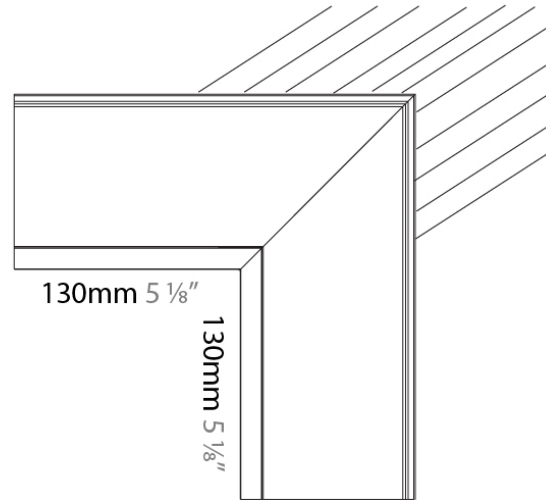

A39130-

DESCRIPTION

Neverending - Interior 90° Angle

GENERAL

Series: Never Ending

Brand: Prolicht

Division: Architectural

PHYSICAL

Length (mm): 130

Length (in): 5 1/8"

Width (mm): 130

Width (in): 5 1/8"

Height (mm): 110

Height (in): 4 3/16"

Weight (kg): 0.36

Weight (lbs): 0.79

Fixture Finish: ANA / SSR / BKV / CWI / CRY / HAB / MSR / UFT / ITA / RUA / OGR / FTG / MYG / RWR / LOD / PUS / FRO / FUP / KIA / POP / BLS / SPG / MEY / GOH / GUM / CHC / COM / ABZ / JAG / OBR / MOS / ROR

Fixture Material: Aluminum

RATINGS AND CERTIFICATIONS

Certified By: Certified for North American Standards

IP rating: IP20

ZANEEN®

A3NE-SUR-SYS COMPONENTS

PROJECT _____

TYPE _____

NOTES _____

QUANTITY _____

DATE _____