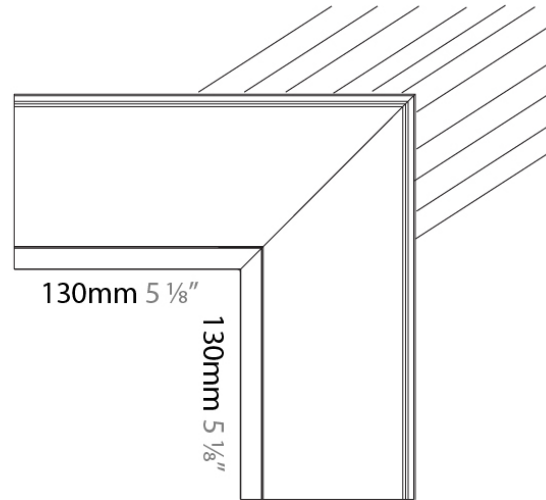

A39131-

DESCRIPTION

Neverending - Interior Any Required Angle (45°-180°)

GENERAL

Series: Never Ending

Partner: Prolicht

Division: Architectural

PHYSICAL

Length (mm): 130

Length (in): 5 1/8"

Width (mm): 130

Width (in): 5 1/8"

Height (mm): 110

Height (in): 4 3/16"

Weight (kg): 0.37

Weight (lbs): 0.82

Fixture Finish: ANA / SSR / BKV / CWI / CRY / HAB / MSR / UFT / ITA / RUA / OGR / FTG / MYG / RWR / LOD / PUS / FRO / FUP / KIA / POP / BLS / SPG / MEY / GOH / CHC / COM / ABZ / JAG / OBR / MOS / ROR

Fixture Material: Aluminum

RATINGS AND CERTIFICATIONS

Certified By: Certified for North American Standards

IP rating: IP20

ZANEEN®

A3NE-SUR-SYS COMPONENTS

PROJECT _____

TYPE _____

NOTES _____

QUANTITY _____

DATE _____