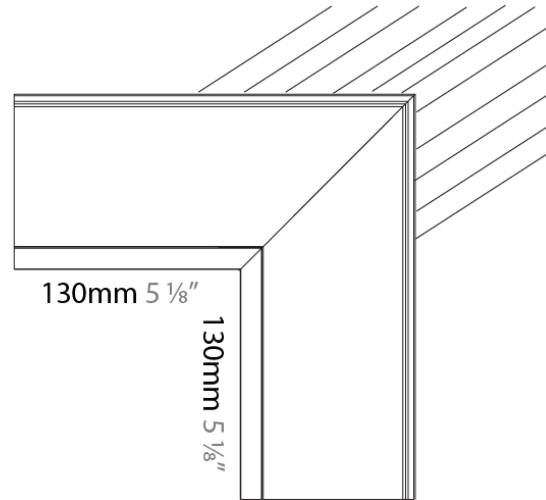

A39130-

DESCRIPTION

Neverending - Interior 90° Angle

GENERAL

Series: Never Ending

Partner: Prolicht

Division: Architectural

PHYSICAL

Length (mm): 130

Length (in): 5 1/8"

Width (mm): 130

Width (in): 5 1/8"

Height (mm): 110

Height (in): 4 3/16"

Weight (kg): 0.36

Weight (lbs): 0.79

Fixture Finish: ANA / SSR / BKV / CWI / CRY / HAB / MSR / UFT / ITA / RUA / OGR / FTG / MYG / RWR / LOD / PUS / FRO / FUP / KIA / POP / BLS / SPG / MEY / GOH / CHC / COM / ABZ / JAG / OBR / MOS / ROR

Fixture Material: Aluminum

RATINGS AND CERTIFICATIONS

Certified By: Certified for North American Standards

IP rating: IP20

ZANEEN®

A3NE-SUR-SYS COMPONENTS

PROJECT _____

TYPE _____

NOTES _____

QUANTITY _____

DATE _____