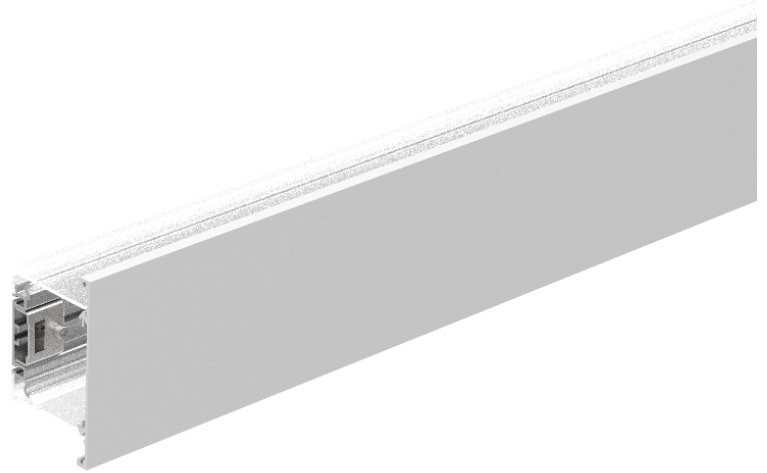

PROJECT	
TYPE	
NOTES	
QUANTITY	
DATE	

A3NE-SUR-SYS COMPONENTS SURFACE

A33000-

DESCRIPTION

Neverending - Surface Wall Profile per Meter - Max 3000mm / 118 1/8"

GENERAL

Series: Never Ending
Partner: Prolicht
Division: Architectural
Installation: Surface
Product Type: Linear Profiles
Mounting Location: Wall
Light Distribution: Direct / Indirect

PHYSICAL

Shape: Rectangle
Length (mm): 1000
Length (in): 39 3/8
Height (mm): 110
Depth (mm): 66
Height (in): 4 5/16
Depth (in): 2 5/8
Weight (kg): 3.43
Weight (lbs): 7.56
Diffuser: Satin Finished Polycarbonate
Fixture Finish: ANA / SSR / BKV / CWI / CRY / HAB / MSR / UFT / ITA / RUA / OGR / FTG / MYG / RWR / LOD / PUS / FRO / FUP / KIA / POP / BLS / SPG / MEY / GOH / CHC / COM / ABZ / JAG / OBR / MOS / ROR
Fixture Material: Aluminum

RATINGS AND CERTIFICATIONS

Certified By: Certified for North American Standards
IP rating: IP20