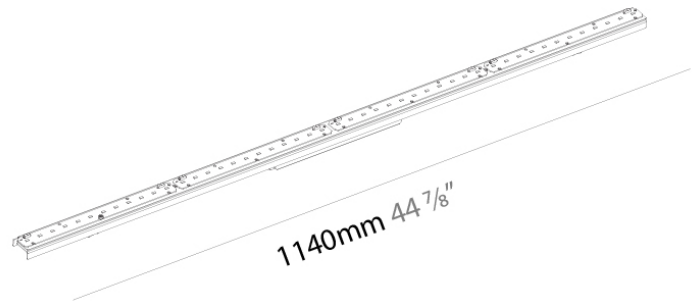

PROJECT
TYPE
NOTES
QUANTITY
DATE

A3NE-SUR-SYS COMPONENTS

A38281-

DESCRIPTION

LED (Zhaga Standard) Light Insert - 1140mm / 44 7/8" - 20.2W
LED (Zhaga Standard) - 3000K / 3500K / 4000K - CRI >90

GENERAL

Series: Never Ending
Partner: Prolight
Division: Architectural
Light Distribution: Direct

PHYSICAL

Length (mm): 1140
Length (in): 44 7/8
Width (mm): 56
Width (in): 2 3/16
Height (mm): 58
Height (in): 2 5/16
Weight (kg): 1.785
Weight (lbs): 3.94
Fixture Material: Metal

ELECTRICAL

Input Wattage Range: 10 - 19 W
Lamp Type: LED (Zhaga Standard)
Input Wattage (W): 20.2
Total Output Wattage (W): 16 / 12.8 (3500K)
Dimming: 0-10V Dimming / Phase Dimming (120Vac Only)
Driver Included: Yes
Driver Location: Integrated
Driver Type: Constant Current - 120 / 277Vac
Driver Class: Class 2
Input Voltage (V): 120 - 277
Constant Current (MA): 350 / 400 (3500K)

LED

Delivered Lumen Range: 1000 - 1999 lm
Color Temperature (°K): 3000 / 3500 / 4000
Max. Delivered Lumen (lm): 1220 / 1264 / 1290
Nominal Lumen (lm): 2840 / 2940 / 3000
CRI: >80 CRI
Efficiency (%): 54.7
Lamp Life (hrs): 50000

RATINGS AND CERTIFICATIONS

Certified By: Certified for North American Standards
IP rating: IP20