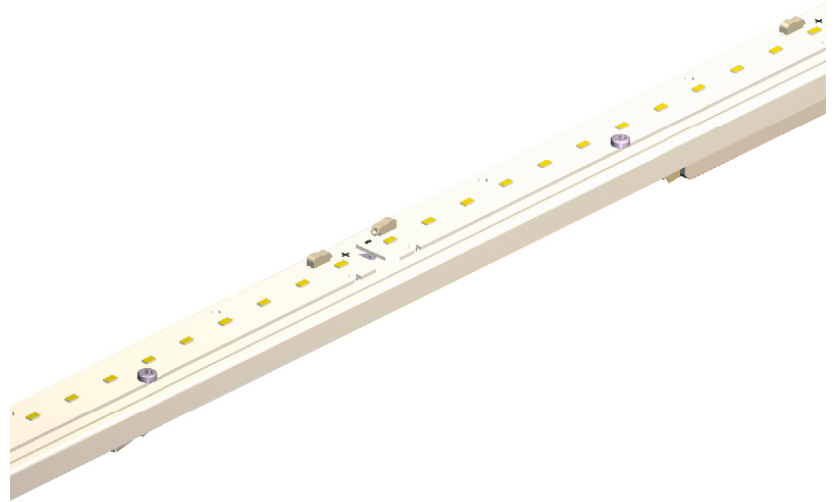

A3NE-SUR-SYS COMPONENTS

A38285-

DESCRIPTION

Neverending System - Insert - 1420mm / 55-7/8" - 25.3W LED (Zhaga Standard) - 3000K / 3500K / 4000K

GENERAL

Series: Never Ending

Partner: Prolicht

Division: Architectural

Light Distribution: Direct

PHYSICAL

Length (mm): 1420

Length (in): 55 ⁷/₈

Width (mm): 56

Width (in): 2 ³/₁₆

Height (mm): 58

Height (in): 2 ⁵/₁₆

Weight (kg): 2.2

Weight (lbs): 4.85

Fixture Material: Metal

ELECTRICAL

Input Wattage Range: 20 - 29 W

Lamp Type: LED (Zhaga Standard)

Input Wattage (W): 25.3

Total Output Wattage (W): 20 / 3500K 16

Dimming: 0-10V Dimming / Phase Dimming (120Vac Only)

Driver Included: Yes

Driver Location: Integrated

Driver Type: Constant Current - 120 / 277Vac

Driver Class: Class 2

Input Voltage (V): 120 - 277

Constant Current (MA): 350

LED

Delivered Lumen Range: 1000 - 1999 lm

Color Temperature (°K): 3000 / 3500 / 4000

Max. Delivered Lumen (lm): 1526 / 1580 / 1612

Nominal Lumen (lm): 3550 / 3675 / 3750

CRI: >90 CRI

Efficiency (%): 54.7

Lamp Life (hrs): 50000

RATINGS AND CERTIFICATIONS

Certified By: Certified for North American Standards

IP rating: IP20

A3NE-SUR-SYS COMPONENTS

PROJECT

TYPE

NOTES

QUANTITY

DATE

PROJECT

TYPE

NOTES

QUANTITY

DATE