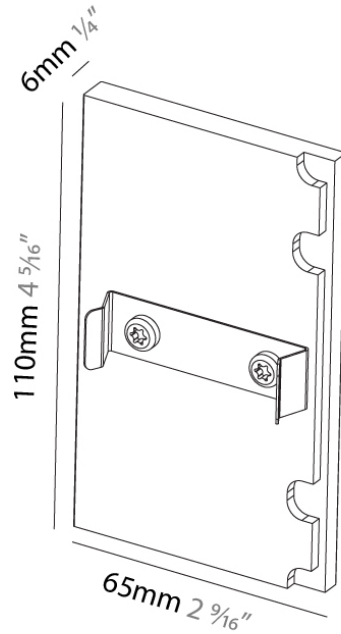

A38990-

DESCRIPTION

Neverending - System - End Cap

GENERAL

Series: Never Ending

Partner: Prolicht

Division: Architectural

PHYSICAL

Shape: Rectangle

Length (mm): 110

Length (in): 4 5/16

Width (mm): 6

Width (in): 1/4

Height (mm): 65

Height (in): 2 9/16

Weight (kg): 0.19

Weight (lbs): 0.42

Fixture Finish: SSR / BKV / CWI / CRY / HAB / UFT / ITA / RUA / FTG / MYG / LOD / PUS / FRO / FUP / KIA / POP / BLS / SPG / MEY / GOH / CHC / COM / ABZ / JAG / OBR / MOS / ROR

Fixture Material: Aluminum

RATINGS AND CERTIFICATIONS

Certified By: Certified for North American Standards

IP rating: IP20

ZANEEN®

A3NE-SUR-SYS COMPONENTS

PROJECT _____

TYPE _____

NOTES _____

QUANTITY _____

DATE _____