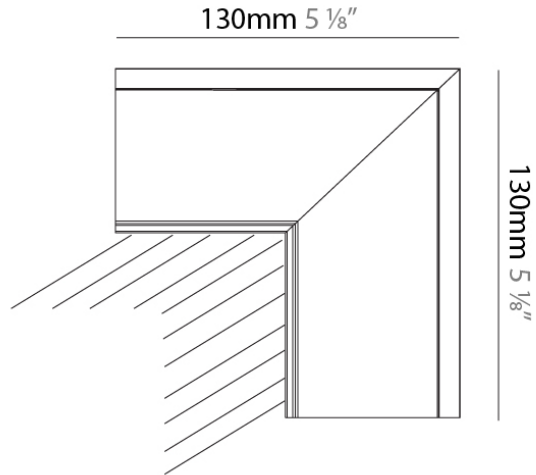

A39129-

DESCRIPTION

Neverending - Exterior Any Required Angle (45°-180°)

GENERAL

Series: Never Ending

Brand: Prolicht

Division: Architectural

PHYSICAL

Length (mm): 130

Length (in): 5 1/8"

Width (mm): 130

Width (in): 5 1/8"

Height (mm): 110

Height (in): 4 3/16"

Weight (kg): 0.37

Weight (lbs): 0.82

Fixture Finish: ANA / SSR / BKV / CWI / CRY / HAB / MSR / UFT / ITA / RUA / OGR / FTG / MYG / RWR / LOD / PUS / FRO / FUP / KIA / POP / BLS / SPG / MEY / GOH / GUM / CHC / COM / ABZ / JAG / OBR / MOS / ROR

Fixture Material: Aluminum

RATINGS AND CERTIFICATIONS

Certified By: Certified for North American Standards

IP rating: IP20

ZANEEN®

A3NE-SUR-SYS COMPONENTS

PROJECT _____

TYPE _____

NOTES _____

QUANTITY _____

DATE _____