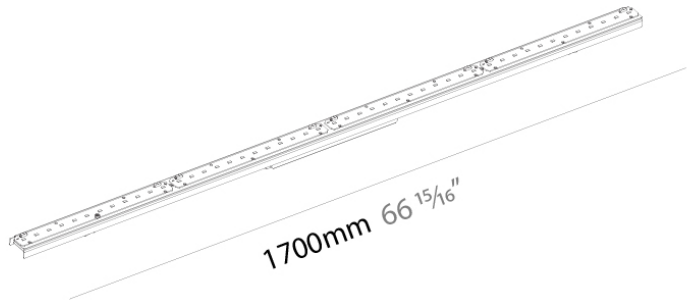

A38289-

DESCRIPTION

Neverending System - Insert - 1700mm - 30.4W LED (Zhaga Standard) - 3000K / 3500K / 4000K

GENERAL

Series: Never Ending

Partner: Prolicht

Division: Architectural

Light Distribution: Direct

PHYSICAL

Length (mm): 1700

Length (in): 66 ¹⁵/₁₆

Width (mm): 56

Width (in): 2 ⁷/₁₆

Height (mm): 58

Height (in): 2 ⁵/₁₆

Weight (kg): 2.509

Weight (lbs): 5.53

Fixture Material: Metal

ELECTRICAL

Input Wattage Range: 30 - 49 W

Lamp Type: LED (Zhaga Standard)

Input Wattage (W): 30.4

Total Output Wattage (W): 27.6 / 25.9

Dimming: 0-10V Dimming / Phase Dimming (120Vac Only)

Driver Included: Yes

Driver Location: Integrated

Driver Type: Constant Current - 120 / 277Vac

Driver Class: Class 2

Input Voltage (V): 120 - 277

Constant Current (mA): 400

LED

Delivered Lumen Range: 1000 - 1999 lm

Color Temperature (°K): 3000 / 3500 / 4000

Max. Delivered Lumen (lm): 1832 / 1896 / 1935

Nominal Lumen (lm): 4260 / 4410 / 4500

CRI: >90 CRI

Efficiency (%): 0.547

Lamp Life (hrs): 50000

RATINGS AND CERTIFICATIONS

Certified By: Certified for North American Standards

IP rating: IP20

ZANEEN®

A3NE-SUR-SYS COMPONENTS

PROJECT _____

TYPE _____

NOTES _____

QUANTITY _____

DATE _____