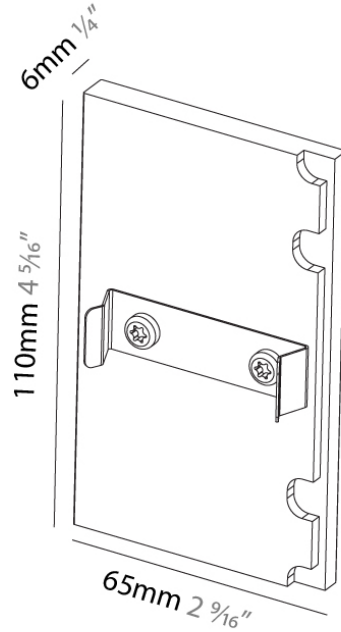

A38990-

DESCRIPTION

Neverending - System - End Cap

GENERAL

Series: Never Ending

Brand: Prolicht

Division: Architectural

PHYSICAL

Shape: Rectangle

Length (mm): 110

Length (in): 4 5/16

Width (mm): 6

Width (in): 1/4

Height (mm): 65

Height (in): 2 9/16

Weight (kg): 0.19

Weight (lbs): 0.42

Fixture Finish: SSR / BKV / CWI / CRY / HAB / UFT / ITA / RUA / FTG / MYG / LOD / PUS / FRO / FUP / KIA / POP / BLS / SPG / MEY / GOH / GUM / CHC / COM / ABZ / JAG / OBR / MOS / ROR

Fixture Material: Aluminum

RATINGS AND CERTIFICATIONS

Certified By: Certified for North American Standards

IP rating: IP20

ZANEEN®

A3NE-SUR-SYS COMPONENTS

PROJECT _____

TYPE _____

NOTES _____

QUANTITY _____

DATE _____