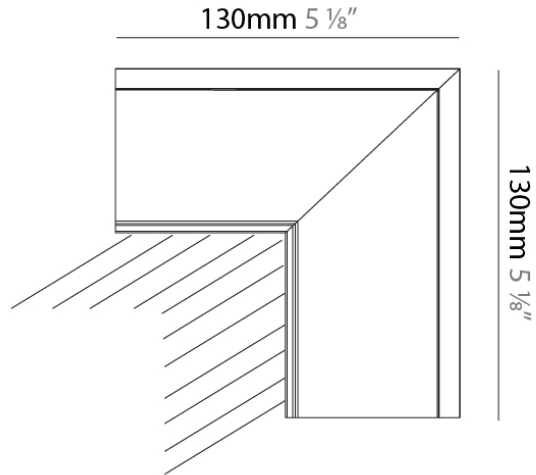

A39129-

DESCRIPTION

Neverending - Exterior Any Required Angle (45°-180°)

GENERAL

Series: Never Ending

Partner: Prolicht

Division: Architectural

PHYSICAL

Length (mm): 130

Length (in): 5 1/8"

Width (mm): 130

Width (in): 5 1/8"

Height (mm): 110

Height (in): 4 3/16"

Weight (kg): 0.37

Weight (lbs): 0.82

Fixture Finish: ANA / SSR / BKV / CWI / CRY / HAB / MSR / UFT / ITA / RUA / OGR / FTG / MYG / RWR / LOD / PUS / FRO / FUP / KIA / POP / BLS / SPG / MEY / GOH / CHC / COM / ABZ / JAG / OBR / MOS / ROR

Fixture Material: Aluminum

RATINGS AND CERTIFICATIONS

Certified By: Certified for North American Standards

IP rating: IP20

ZANEEN®

A3NE-SUR-SYS COMPONENTS

PROJECT _____

TYPE _____

NOTES _____

QUANTITY _____

DATE _____