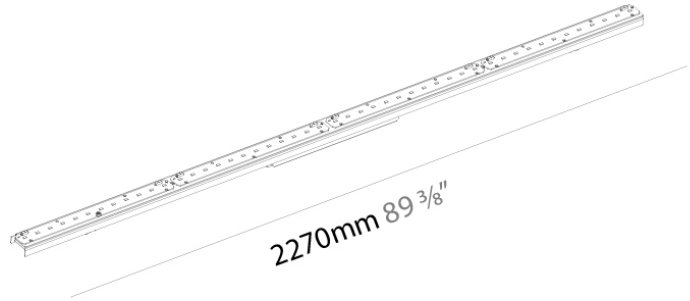

A38297-

DESCRIPTION

Neverending System - Insert - 2270mm / 89-3/8" - 40.5W LED (Zhaga Standard) - 3000K / 3500K / 4000K

GENERAL

Series: Never Ending

Partner: Prolicht

Division: Architectural

Light Distribution: Direct

PHYSICAL

Length (mm): 2270

Length (in): 89 3/8

Width (mm): 56

Width (in): 2 3/16

Height (mm): 58

Height (in): 2 3/10

Weight (kg): 3.293

Weight (lbs): 7.26

Fixture Material: Metal

ELECTRICAL

Input Wattage Range: 30 - 49 W

Lamp Type: LED (Zhaga Standard)

Input Wattage (W): 40.5

Total Output Wattage (W): 32 / 25.6 (3500K)

Dimming: 0-10V Dimming / Phase Dimming (120Vac Only)

Driver Included: Yes

Driver Location: Integrated

Driver Type: Constant Current - 120 / 277Vac

Driver Class: Class 2

Input Voltage (V): 120 - 277

Constant Current (mA): 350 / 100 (3500K)

LED

Delivered Lumen Range: 2000 - 2999 lm

Color Temperature (°K): 3000 / 3500 / 4000

Max. Delivered Lumen (lm): 2442 / 2528 / 2580

Nominal Lumen (lm): 5680 / 5880 / 6000

CRI: >90 CRI

Efficiency (%): 54.7

Lamp Life (hrs): 50000

RATINGS AND CERTIFICATIONS

Certified By: Certified for North American Standards

IP rating: IP20

ZANEEN®

A3NE-SUR-SYS COMPONENTS

PROJECT

TYPE

NOTES

QUANTITY

DATE