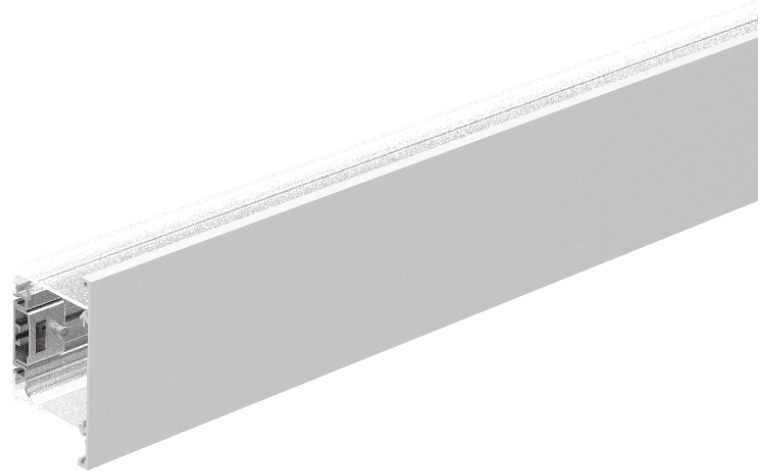

PROJECT	
TYPE	
NOTES	
QUANTITY	
DATE	

A3NE-SUR-SYS COMPONENTS SURFACE

A33000-

DESCRIPTION

Neverending - Surface Wall Profile per Meter - Max 3000mm / 118 1/8"

GENERAL

Series: Never Ending
Brand: Prolicht
Division: Architectural
Mounting Type: Surface
Mounting Location: Wall
Subcategory: Profile

PHYSICAL

Shape: Rectangle
Length (mm): 1000
Length (in): 39 3/8
Height (mm): 110
Depth (mm): 66
Height (in): 4 5/16
Depth (in): 2 5/8
Light Distribution: Direct / Indirect
Weight (kg): 3.43
Weight (lbs): 7.56
Diffuser: Satin Finished Polycarbonate
Fixture Finish: ANA / SSR / BKV / CWI / CRY / HAB / MSR / UFT / ITA / RUA / OGR / FTG / MYG / RWR / LOD / PUS / FRO / FUP / KIA / POP / BLS / SPG / MEY / GOH / GUM / CHC / COM / ABZ / JAG / OBR / MOS / ROR
Fixture Material: Aluminum

RATINGS AND CERTIFICATIONS

Certified By: Certified for North American Standards
IP rating: IP20