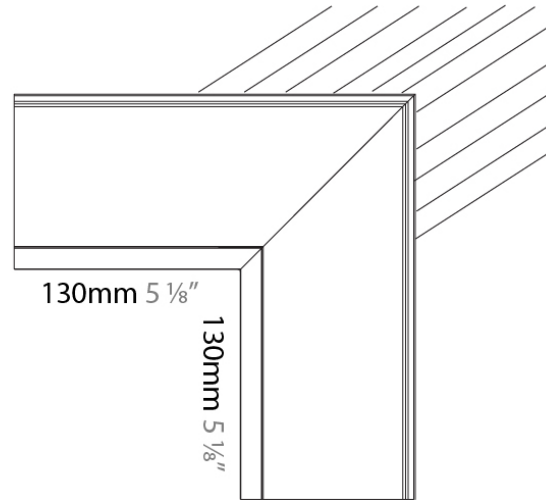

A39131-

DESCRIPTION

Neverending - Interior Any Required Angle (45°-180°)

GENERAL

Series: Never Ending

Brand: Prolicht

Division: Architectural

PHYSICAL

Length (mm): 130

Length (in): 5 1/8"

Width (mm): 130

Width (in): 5 1/8"

Height (mm): 110

Height (in): 4 3/16"

Weight (kg): 0.37

Weight (lbs): 0.82

Fixture Finish: ANA / SSR / BKV / CWI / CRY / HAB / MSR / UFT / ITA / RUA / OGR / FTG / MYG / RWR / LOD / PUS / FRO / FUP / KIA / POP / BLS / SPG / MEY / GOH / GUM / CHC / COM / ABZ / JAG / OBR / MOS / ROR

Fixture Material: Aluminum

RATINGS AND CERTIFICATIONS

Certified By: Certified for North American Standards

IP rating: IP20

ZANEEN®

A3NE-SUR-SYS COMPONENTS

PROJECT _____

TYPE _____

NOTES _____

QUANTITY _____

DATE _____