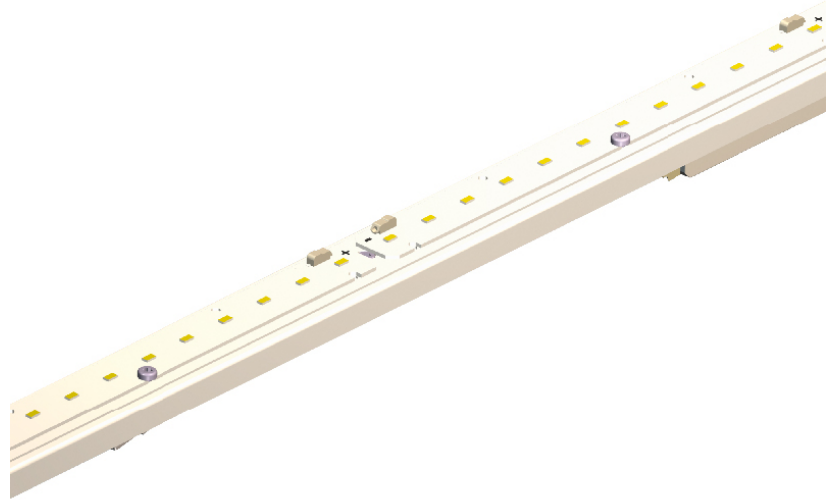

A3NE-SUR-SYS COMPONENTS

A38285-

DESCRIPTION

Neverending System - Insert - 1420mm / 55-7/8" - 25.3W LED (Zhaga Standard) - 3000K / 3500K / 4000K

GENERAL

Series: Never Ending

Brand: Prolicht

Division: Architectural

PHYSICAL

Length (mm): 1420

Length (in): 55 7/8

Width (mm): 56

Width (in): 2 1/16

Height (mm): 58

Height (in): 2 5/16

Light Distribution: Direct

Weight (kg): 2.2

Weight (lbs): 4.85

Fixture Material: Metal

ELECTRICAL

Input Wattage Range: 20 - 29 W

Lamp Type: LED (Zhaga Standard)

Input Wattage (W): 25.3

Total Output Wattage (W): 20 / 3500K 16

Dimming: 0-10V Dimming / Phase Dimming (120Vac Only)

Driver Included: Yes

Driver Location: Integrated

Driver Type: Constant Current - 120 / 277Vac

Driver Class: Class 2

Input Voltage (V): 120 - 277

Constant Current (MA): 350

LED

Delivered Lumen Range: 1000 - 1999 lm

Color Temperature (°K): 3000 / 3500 / 4000

Max. Delivered Lumen (lm): 1526 / 1580 / 1612

Nominal Lumen (lm): 3550 / 3675 / 3750

CRI: >90 CRI

Efficiency (%): 54.7

Lamp Life (hrs): 50000

RATINGS AND CERTIFICATIONS

Certified By: Certified for North American Standards

IP rating: IP20

A3NE-SUR-SYS COMPONENTS

PROJECT

TYPE

NOTES

QUANTITY

DATE

PROJECT

TYPE

NOTES

QUANTITY

DATE