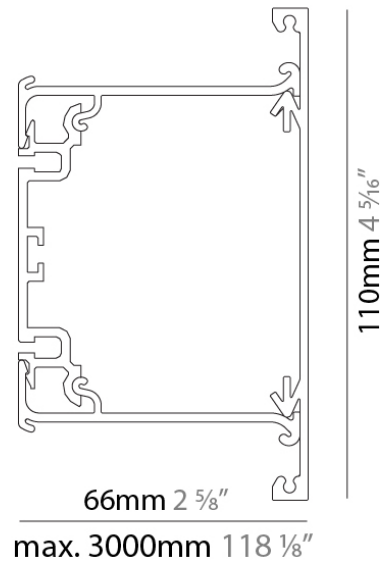

PROJECT	
TYPE	
NOTES	
QUANTITY	
DATE	

A3NE-SUR-SYS COMPONENTS SURFACE

A33000-

DESCRIPTION

Neverending - Surface Wall Profile per Meter - Max 3000mm / 118 1/8"

GENERAL

Series: Never Ending
Brand: Prolicht
Division: Architectural
Mounting Type: Surface
Mounting Location: Wall
Subcategory: Profile

PHYSICAL

Shape: Rectangle
Length (mm): 1000
Length (in): 39 3/8
Height (mm): 110
Depth (mm): 66
Height (in): 4 5/16
Depth (in): 2 5/8
Light Distribution: Direct / Indirect
Weight (kg): 3.43
Weight (lbs): 7.56
Diffuser: Satin Finished Polycarbonate
Fixture Finish: ANA / SSR / BKV / CWI / CRY / HAB / MSR / UFT / ITA / RUA / OGR / FTG / MYG / RWR / LOD / PUS / FRO / FUP / KIA / POP / BLS / SPG / MEY / GOH / GUM / CHC / COM / ABZ / JAG / OBR / MOS / ROR
Fixture Material: Aluminum

RATINGS AND CERTIFICATIONS

Certified By: Certified for North American Standards
IP rating: IP20