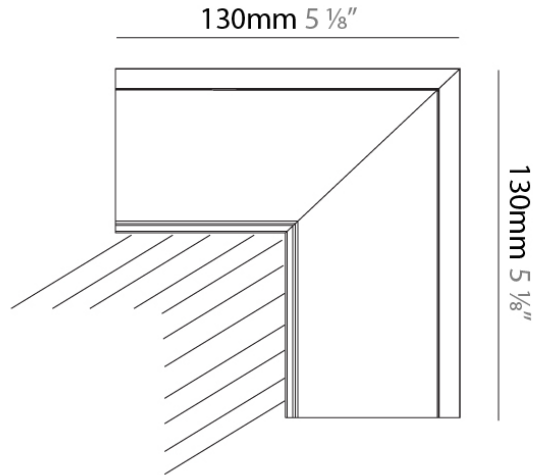

A39128-

DESCRIPTION

Neverending - Exterior 90° Angle

GENERAL

Series: Never Ending

Brand: Prolicht

Division: Architectural

PHYSICAL

Length (mm): 130

Length (in): 5 1/8"

Width (mm): 130

Width (in): 5 1/8"

Height (mm): 110

Height (in): 4 3/16"

Weight (kg): 0.37

Weight (lbs): 0.82

Fixture Finish: SSR / BKV / CWI / CRY / HAB / UFT / ITA / RUA / FTG / MYG / LOD / PUS / FRO / FUP / KIA / POP / BLS / SPG / MEY / GOH / GUM / CHC / COM / ABZ / JAG / OBR / MOS / ROR

Fixture Material: Aluminum

RATINGS AND CERTIFICATIONS

Certified By: Certified for North American Standards

IP rating: IP20

ZANEEN®

A3NE-SUR-SYS COMPONENTS

PROJECT _____

TYPE _____

NOTES _____

QUANTITY _____

DATE _____