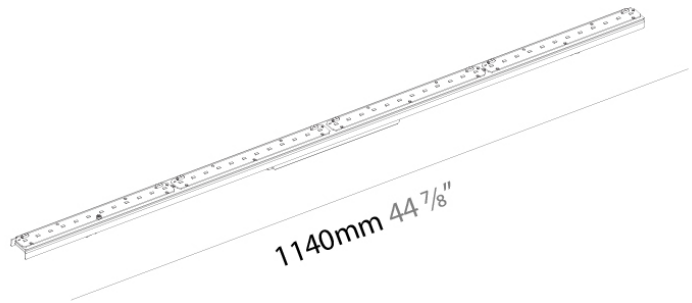

PROJECT
TYPE
NOTES
QUANTITY
DATE

A3NE-SUR-SYS COMPONENTS

A38281-

DESCRIPTION

LED (Zhaga Standard) Light Insert - 1140mm / 44 7/8" - 20.2W
LED (Zhaga Standard) - 3000K / 3500K / 4000K - CRI >90

GENERAL

Series: Never Ending
Partner: Prolight
Division: Architectural
Light Distribution: Direct

PHYSICAL

Length (mm): 1140
Length (in): 44 7/8
Width (mm): 56
Width (in): 2 3/16
Height (mm): 58
Height (in): 2 5/16
Weight (kg): 1.785
Weight (lbs): 3.94
Fixture Material: Metal

ELECTRICAL

Input Wattage Range: 10 - 19 W
Lamp Type: LED (Zhaga Standard)
Input Wattage (W): 20.2
Total Output Wattage (W): 16 / 12.8 (3500K)
Dimming: 0-10V Dimming / Phase Dimming (120Vac Only)
Driver Included: Yes
Driver Location: Integrated
Driver Type: Constant Current - 120 / 277Vac
Driver Class: Class 2
Input Voltage (V): 120 - 277
Constant Current (MA): 350 / 400 (3500K)

LED

Delivered Lumen Range: 1000 - 1999 lm
Color Temperature (°K): 3000 / 3500 / 4000
Max. Delivered Lumen (lm): 1220 / 1264 / 1290
Nominal Lumen (lm): 2840 / 2940 / 3000
CRI: >80 CRI
Efficiency (%): 54.7
Lamp Life (hrs): 50000

RATINGS AND CERTIFICATIONS

Certified By: Certified for North American Standards
IP rating: IP20