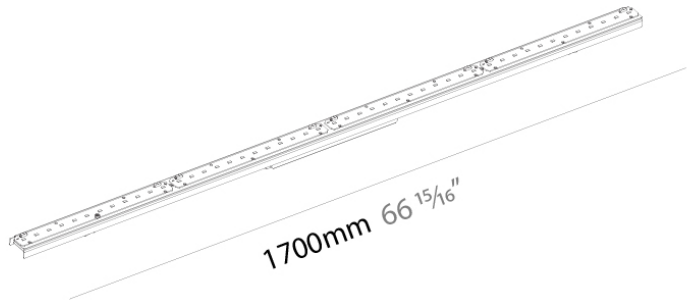

A38289-

DESCRIPTION

Neverending System - Insert - 1700mm - 30.4W LED (Zhaga Standard) - 3000K / 3500K / 4000K

GENERAL

Series: Never Ending

Partner: Prolicht

Division: Architectural

Light Distribution: Direct

PHYSICAL

Length (mm): 1700

Length (in): 66 ¹⁵/₁₆

Width (mm): 56

Width (in): 2 ⁷/₁₆

Height (mm): 58

Height (in): 2 ⁵/₁₆

Weight (kg): 2.509

Weight (lbs): 5.53

Fixture Material: Metal

ELECTRICAL

Input Wattage Range: 30 - 49 W

Lamp Type: LED (Zhaga Standard)

Input Wattage (W): 30.4

Total Output Wattage (W): 27.6 / 25.9

Dimming: 0-10V Dimming / Phase Dimming (120Vac Only)

Driver Included: Yes

Driver Location: Integrated

Driver Type: Constant Current - 120 / 277Vac

Driver Class: Class 2

Input Voltage (V): 120 - 277

Constant Current (mA): 400

LED

Delivered Lumen Range: 1000 - 1999 lm

Color Temperature (°K): 3000 / 3500 / 4000

Max. Delivered Lumen (lm): 1832 / 1896 / 1935

Nominal Lumen (lm): 4260 / 4410 / 4500

CRI: >90 CRI

Efficiency (%): 0.547

Lamp Life (hrs): 50000

RATINGS AND CERTIFICATIONS

Certified By: Certified for North American Standards

IP rating: IP20

ZANEEN®

A3NE-SUR-SYS COMPONENTS

PROJECT

TYPE

NOTES

QUANTITY

DATE