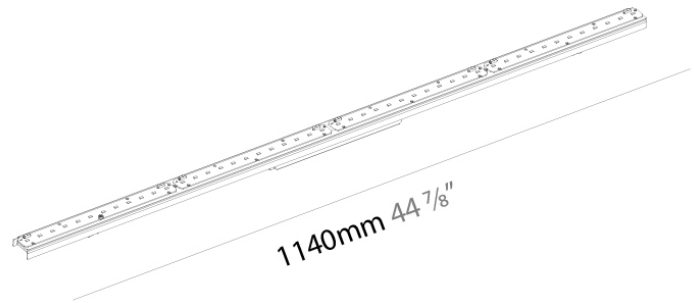

A3NE-SUR-SYS COMPONENTS

PROJECT
TYPE
NOTES
QUANTITY
DATE

A38281-

DESCRIPTION

LED (Zhaga Standard) Light Insert - 1140mm / 44 7/8" - 20.2W
LED (Zhaga Standard) - 3000K / 3500K / 4000K - CRI >90

GENERAL

Series: Never Ending
Brand: Prolicht
Division: Architectural

PHYSICAL

Length (mm): 1140
Length (in): 44 7/8
Width (mm): 56
Width (in): 2 3/16
Height (mm): 58
Height (in): 2 5/16
Light Distribution: Direct
Weight (kg): 1.785
Weight (lbs): 3.94
Fixture Material: Metal

ELECTRICAL

Input Wattage Range: 10 - 19 W
Lamp Type: LED (Zhaga Standard)
Input Wattage (W): 20.2
Total Output Wattage (W): 16 / 12.8 (3500K)
Dimming: 0-10V Dimming / Phase Dimming (120Vac Only)
Driver Included: Yes
Driver Location: Integrated
Driver Type: Constant Current - 120 / 277Vac
Driver Class: Class 2
Input Voltage (V): 120 - 277
Constant Current (MA): 350 / 400 (3500K)

LED

Delivered Lumen Range: 1000 - 1999 lm
Color Temperature (°K): 3000 / 3500 / 4000
Max. Delivered Lumen (lm): 1220 / 1264 / 1290
Nominal Lumen (lm): 2840 / 2940 / 3000
CRI: >80 CRI
Efficiency (%): 54.7
Lamp Life (hrs): 50000

RATINGS AND CERTIFICATIONS

Certified By: Certified for North American Standards
IP rating: IP20