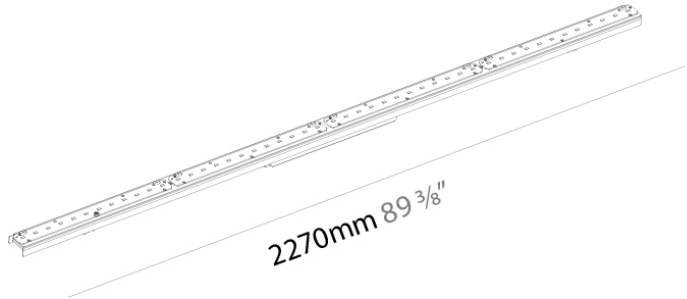

A38297-

DESCRIPTION

Neverending System - Insert - 2270mm / 89-3/8" - 40.5W LED (Zhaga Standard) - 3000K / 3500K / 4000K

GENERAL

Series: Never Ending

Brand: Prolicht

Division: Architectural

PHYSICAL

Length (mm): 2270

Length (in): 89 3/8

Width (mm): 56

Width (in): 2 3/16

Height (mm): 58

Height (in): 2 3/10

Light Distribution: Direct

Weight (kg): 3.293

Weight (lbs): 7.26

Fixture Material: Metal

ELECTRICAL

Input Wattage Range: 30 - 49 W

Lamp Type: LED (Zhaga Standard)

Input Wattage (W): 40.5

Total Output Wattage (W): 32 / 25.6 (3500K)

Dimming: 0-10V Dimming / Phase Dimming (120Vac Only)

Driver Included: Yes

Driver Location: Integrated

Driver Type: Constant Current - 120 / 277Vac

Driver Class: Class 2

Input Voltage (V): 120 - 277

Constant Current (MA): 350 / 100 (3500K)

LED

Delivered Lumen Range: 2000 - 2999 lm

Color Temperature (°K): 3000 / 3500 / 4000

Max. Delivered Lumen (lm): 2442 / 2528 / 2580

Nominal Lumen (lm): 5680 / 5880 / 6000

CRI: >90 CRI

Efficiency (%): 54.7

Lamp Life (hrs): 50000

RATINGS AND CERTIFICATIONS

Certified By: Certified for North American Standards

IP rating: IP20

ZANEEN®

A3NE-SUR-SYS COMPONENTS

PROJECT _____

TYPE _____

NOTES _____

QUANTITY _____

DATE _____