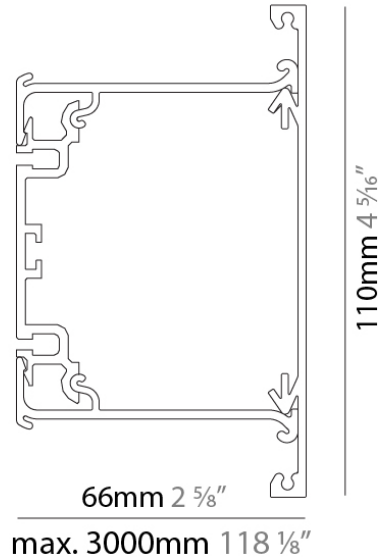

PROJECT	
TYPE	
NOTES	
QUANTITY	
DATE	

A3NE-SUR-SYS COMPONENTS SURFACE

A33000-

DESCRIPTION

Neverending - Surface Wall Profile per Meter - Max 3000mm / 118 1/8"

GENERAL

Series: Never Ending
Partner: Prolicht
Division: Architectural
Installation: Surface
Product Type: Linear Profiles
Mounting Location: Wall
Light Distribution: Direct / Indirect

PHYSICAL

Shape: Rectangle
Length (mm): 1000
Length (in): 39 3/8
Height (mm): 110
Depth (mm): 66
Height (in): 4 5/16
Depth (in): 2 5/8
Weight (kg): 3.43
Weight (lbs): 7.56
Diffuser: Satin Finished Polycarbonate
Fixture Finish: ANA / SSR / BKV / CWI / CRY / HAB / MSR / UFT / ITA / RUA / OGR / FTG / MYG / RWR / LOD / PUS / FRO / FUP / KIA / POP / BLS / SPG / MEY / GOH / CHC / COM / ABZ / JAG / OBR / MOS / ROR
Fixture Material: Aluminum

RATINGS AND CERTIFICATIONS

Certified By: Certified for North American Standards
IP rating: IP20