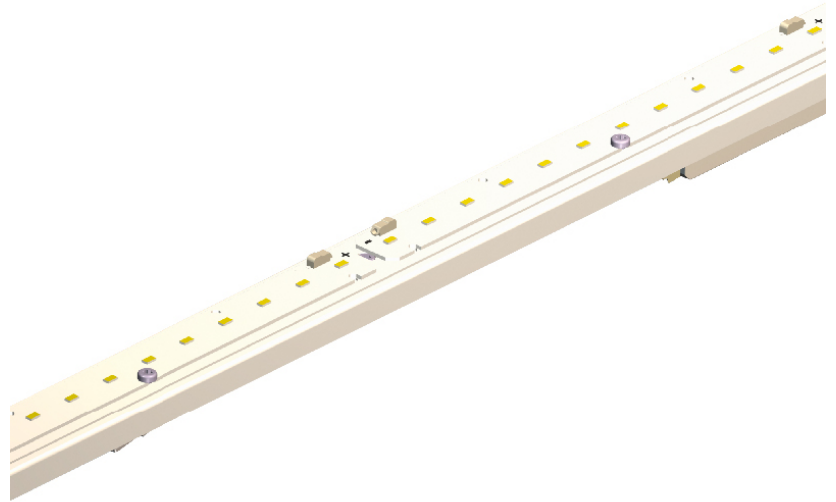

A3NE-SUR-SYS COMPONENTS

PROJECT
TYPE
NOTES
QUANTITY
DATE

A38281-

DESCRIPTION

LED (Zhaga Standard) Light Insert - 1140mm / 44 7/8" - 20.2W
LED (Zhaga Standard) - 3000K / 3500K / 4000K - CRI >90

GENERAL

Series: Never Ending
Brand: Prolicht
Division: Architectural

PHYSICAL

Length (mm): 1140
Length (in): 44 7/8
Width (mm): 56
Width (in): 2 3/16
Height (mm): 58
Height (in): 2 5/16
Light Distribution: Direct
Weight (kg): 1.785
Weight (lbs): 3.94
Fixture Material: Metal

ELECTRICAL

Input Wattage Range: 10 - 19 W
Lamp Type: LED (Zhaga Standard)
Input Wattage (W): 20.2
Total Output Wattage (W): 16 / 12.8 (3500K)
Dimming: 0-10V Dimming / Phase Dimming (120Vac Only)
Driver Included: Yes
Driver Location: Integrated
Driver Type: Constant Current - 120 / 277Vac
Driver Class: Class 2
Input Voltage (V): 120 - 277
Constant Current (MA): 350 / 400 (3500K)

LED

Delivered Lumen Range: 1000 - 1999 lm
Color Temperature (°K): 3000 / 3500 / 4000
Max. Delivered Lumen (lm): 1220 / 1264 / 1290
Nominal Lumen (lm): 2840 / 2940 / 3000
CRI: >80 CRI
Efficiency (%): 54.7
Lamp Life (hrs): 50000

RATINGS AND CERTIFICATIONS

Certified By: Certified for North American Standards
IP rating: IP20