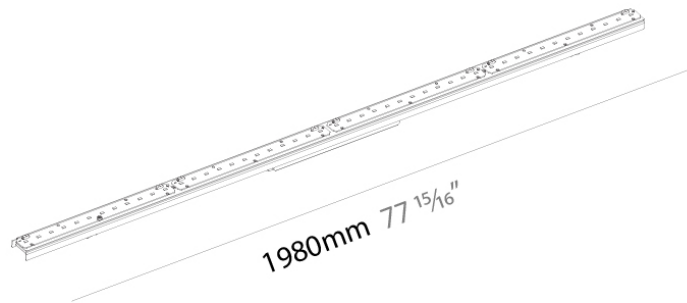

A38293-

DESCRIPTION

Neverending System - Insert - 1980mm - 35.4W LED (Zhaga Standard) - 3000K / 3500K / 4000K

GENERAL

Series: Never Ending
Brand: Prolicht
Division: Architectural

PHYSICAL

Length (mm): 1980
Length (in): 77 ¹⁵/₁₆
Width (mm): 56
Width (in): 2 ³/₁₆
Height (mm): 58
Height (in): 2 ⁵/₁₆
Light Distribution: Direct
Weight (kg): 3.094
Weight (lbs): 6.82
Fixture Material: Metal

ELECTRICAL

Input Wattage Range: 30 - 49 W
Lamp Type: LED (Zhaga Standard)
Input Wattage (W): 35.4
Total Output Wattage (W): 28 / 3500K 22.4
Dimming: 0-10V Dimming / Phase Dimming (120Vac Only)
Driver Included: Yes
Driver Location: Integrated
Driver Type: Constant Current - 120 / 277Vac
Driver Class: Class 2
Input Voltage (V): 120 - 277
Constant Current (mA): 350

LED

Delivered Lumen Range: 2000 - 2999 lm
Color Temperature (°K): 3000 / 3500 / 4000
Max. Delivered Lumen (lm): 2137 / 2213 / 2258
Nominal Lumen (lm): 4970 / 5145 / 5250
CRI: >90 CRI
Efficiency (%): 0.547
Lamp Life (hrs): 50000

RATINGS AND CERTIFICATIONS

Certified By: Certified for North American Standards
IP rating: IP20

ZANEEN®

A3NE-SUR-SYS COMPONENTS

PROJECT _____

TYPE _____

NOTES _____

QUANTITY _____

DATE _____