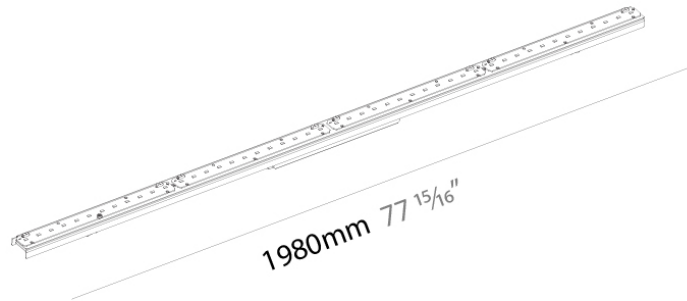

A38293-

DESCRIPTION

Neverending System - Insert - 1980mm - 35.4W LED (Zhaga Standard) - 3000K / 3500K / 4000K

GENERAL

Series: Never Ending

Partner: Prolicht

Division: Architectural

Light Distribution: Direct

PHYSICAL

Length (mm): 1980

Length (in): 77 ¹⁵/₁₆

Width (mm): 56

Width (in): 2 ³/₁₆

Height (mm): 58

Height (in): 2 ⁵/₁₆

Weight (kg): 3.094

Weight (lbs): 6.82

Fixture Material: Metal

ELECTRICAL

Input Wattage Range: 30 - 49 W

Lamp Type: LED (Zhaga Standard)

Input Wattage (W): 35.4

Total Output Wattage (W): 28 / 3500K 22.4

Dimming: 0-10V Dimming / Phase Dimming (120Vac Only)

Driver Included: Yes

Driver Location: Integrated

Driver Type: Constant Current - 120 / 277Vac

Driver Class: Class 2

Input Voltage (V): 120 - 277

Constant Current (mA): 350

LED

Delivered Lumen Range: 2000 - 2999 lm

Color Temperature (°K): 3000 / 3500 / 4000

Max. Delivered Lumen (lm): 2137 / 2213 / 2258

Nominal Lumen (lm): 4970 / 5145 / 5250

CRI: >90 CRI

Efficiency (%): 0.547

Lamp Life (hrs): 50000

RATINGS AND CERTIFICATIONS

Certified By: Certified for North American Standards

IP rating: IP20

ZANEEN®

A3NE-SUR-SYS COMPONENTS

PROJECT _____

TYPE _____

NOTES _____

QUANTITY _____

DATE _____