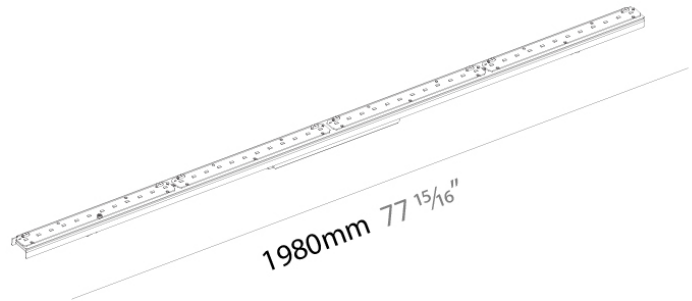

A38293-

DESCRIPTION

Neverending System - Insert - 1980mm - 35.4W LED (Zhaga Standard) - 3000K / 3500K / 4000K

GENERAL

Series: Never Ending

Partner: Prolicht

Division: Architectural

Light Distribution: Direct

PHYSICAL

Length (mm): 1980

Length (in): 77 ¹⁵/₁₆

Width (mm): 56

Width (in): 2 ³/₁₆

Height (mm): 58

Height (in): 2 ⁵/₁₆

Weight (kg): 3.094

Weight (lbs): 6.82

Fixture Material: Metal

ELECTRICAL

Input Wattage Range: 30 - 49 W

Lamp Type: LED (Zhaga Standard)

Input Wattage (W): 35.4

Total Output Wattage (W): 28 / 3500K 22.4

Dimming: 0-10V Dimming / Phase Dimming (120Vac Only)

Driver Included: Yes

Driver Location: Integrated

Driver Type: Constant Current - 120 / 277Vac

Driver Class: Class 2

Input Voltage (V): 120 - 277

Constant Current (mA): 350

LED

Delivered Lumen Range: 2000 - 2999 lm

Color Temperature (°K): 3000 / 3500 / 4000

Max. Delivered Lumen (lm): 2137 / 2213 / 2258

Nominal Lumen (lm): 4970 / 5145 / 5250

CRI: >90 CRI

Efficiency (%): 0.547

Lamp Life (hrs): 50000

RATINGS AND CERTIFICATIONS

Certified By: Certified for North American Standards

IP rating: IP20

ZANEEN®

A3NE-SUR-SYS COMPONENTS

PROJECT

TYPE

NOTES

QUANTITY

DATE