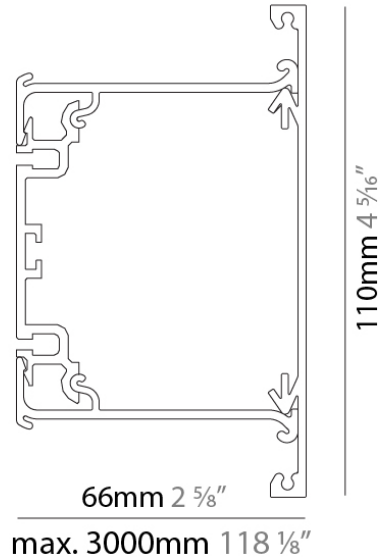

PROJECT	
TYPE	
NOTES	
QUANTITY	
DATE	

A3NE-SUR-SYS COMPONENTS SURFACE

A33000-

DESCRIPTION

Neverending - Surface Wall Profile per Meter - Max 3000mm / 118 1/8"

GENERAL

Series: Never Ending
Partner: Prolicht
Division: Architectural
Installation: Surface
Product Type: Linear Profiles
Mounting Location: Wall
Light Distribution: Direct / Indirect

PHYSICAL

Shape: Rectangle
Length (mm): 1000
Length (in): 39 3/8
Height (mm): 110
Depth (mm): 66
Height (in): 4 5/16
Depth (in): 2 5/8
Weight (kg): 3.43
Weight (lbs): 7.56
Diffuser: Satin Finished Polycarbonate
Fixture Finish: ANA / SSR / BKV / CWI / CRY / HAB / MSR / UFT / ITA / RUA / OGR / FTG / MYG / RWR / LOD / PUS / FRO / FUP / KIA / POP / BLS / SPG / MEY / GOH / CHC / COM / ABZ / JAG / OBR / MOS / ROR
Fixture Material: Aluminum

RATINGS AND CERTIFICATIONS

Certified By: Certified for North American Standards
IP rating: IP20