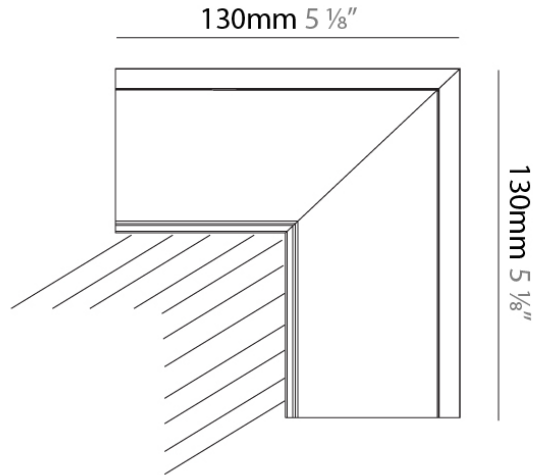

A39128-

DESCRIPTION

Neverending - Exterior 90° Angle

GENERAL

Series: Never Ending

Partner: Prolicht

Division: Architectural

PHYSICAL

Length (mm): 130

Length (in): 5 1/8"

Width (mm): 130

Width (in): 5 1/8"

Height (mm): 110

Height (in): 4 3/16"

Weight (kg): 0.37

Weight (lbs): 0.82

Fixture Finish: SSR / BKV / CWI / CRY / HAB / UFT / ITA / RUA / FTG / MYG / LOD / PUS / FRO / FUP / KIA / POP / BLS / SPG / MEY / GOH / CHC / COM / ABZ / JAG / OBR / MOS / ROR

Fixture Material: Aluminum

RATINGS AND CERTIFICATIONS

Certified By: Certified for North American Standards

IP rating: IP20

ZANEEN®

A3NE-SUR-SYS COMPONENTS

PROJECT _____

TYPE _____

NOTES _____

QUANTITY _____

DATE _____